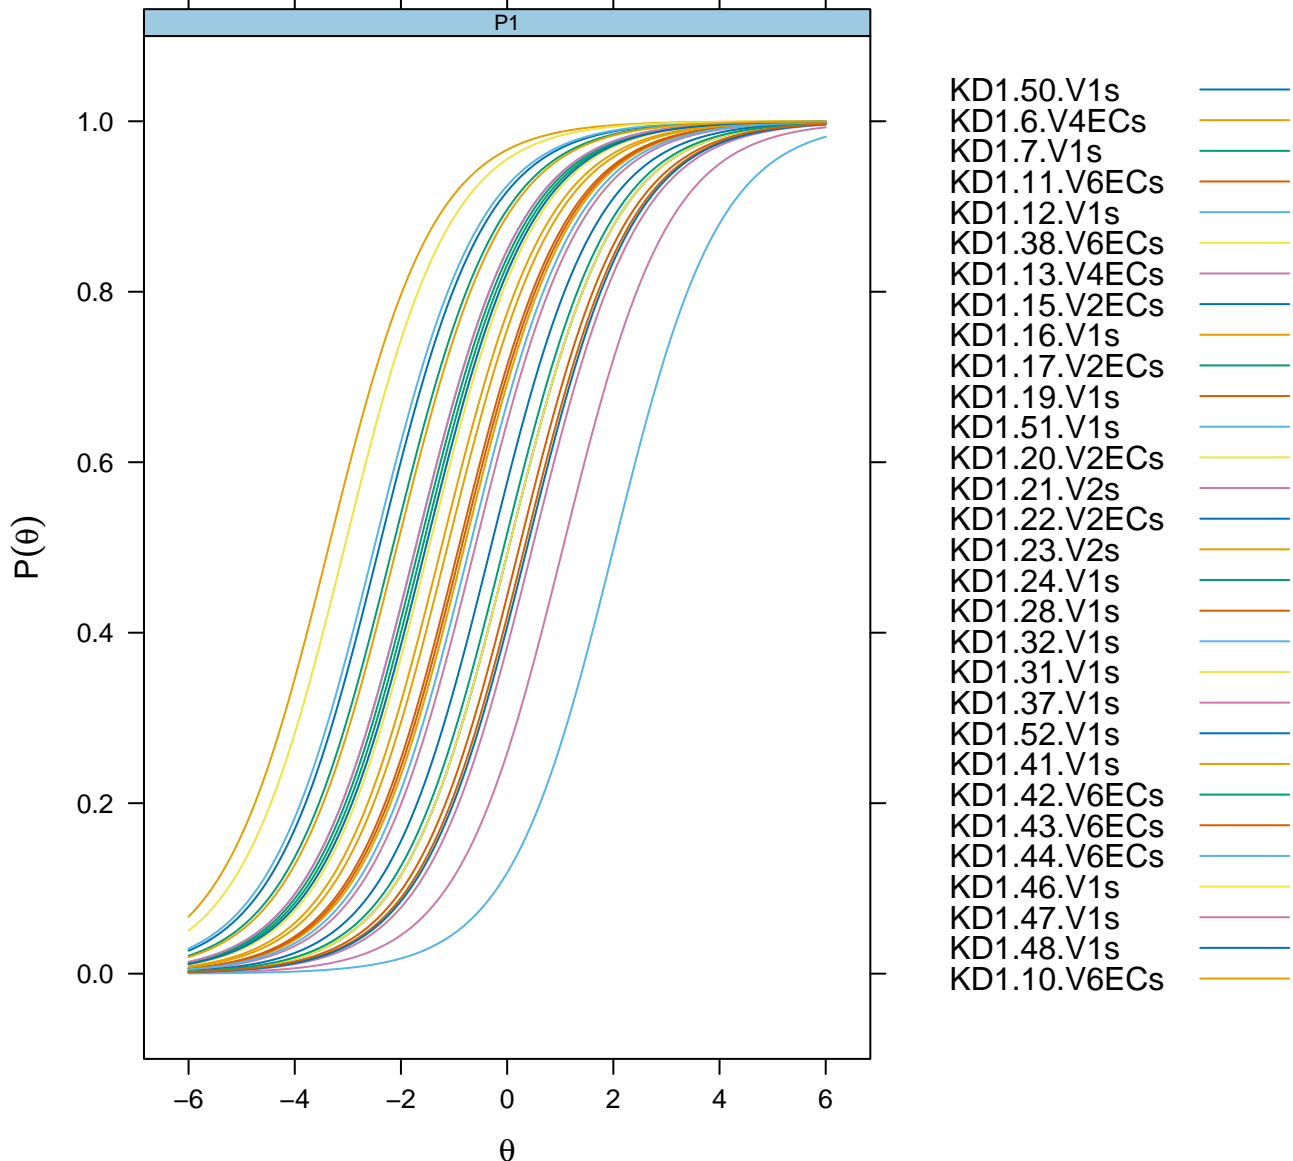

Expected Total Score

Rasch IRT Model

Item Probability Functions

Rasch IRT Model With All Items

Item Probability Functions

Item Probability Functions

KD1.6.V4ECs —

Rasch IRT Model