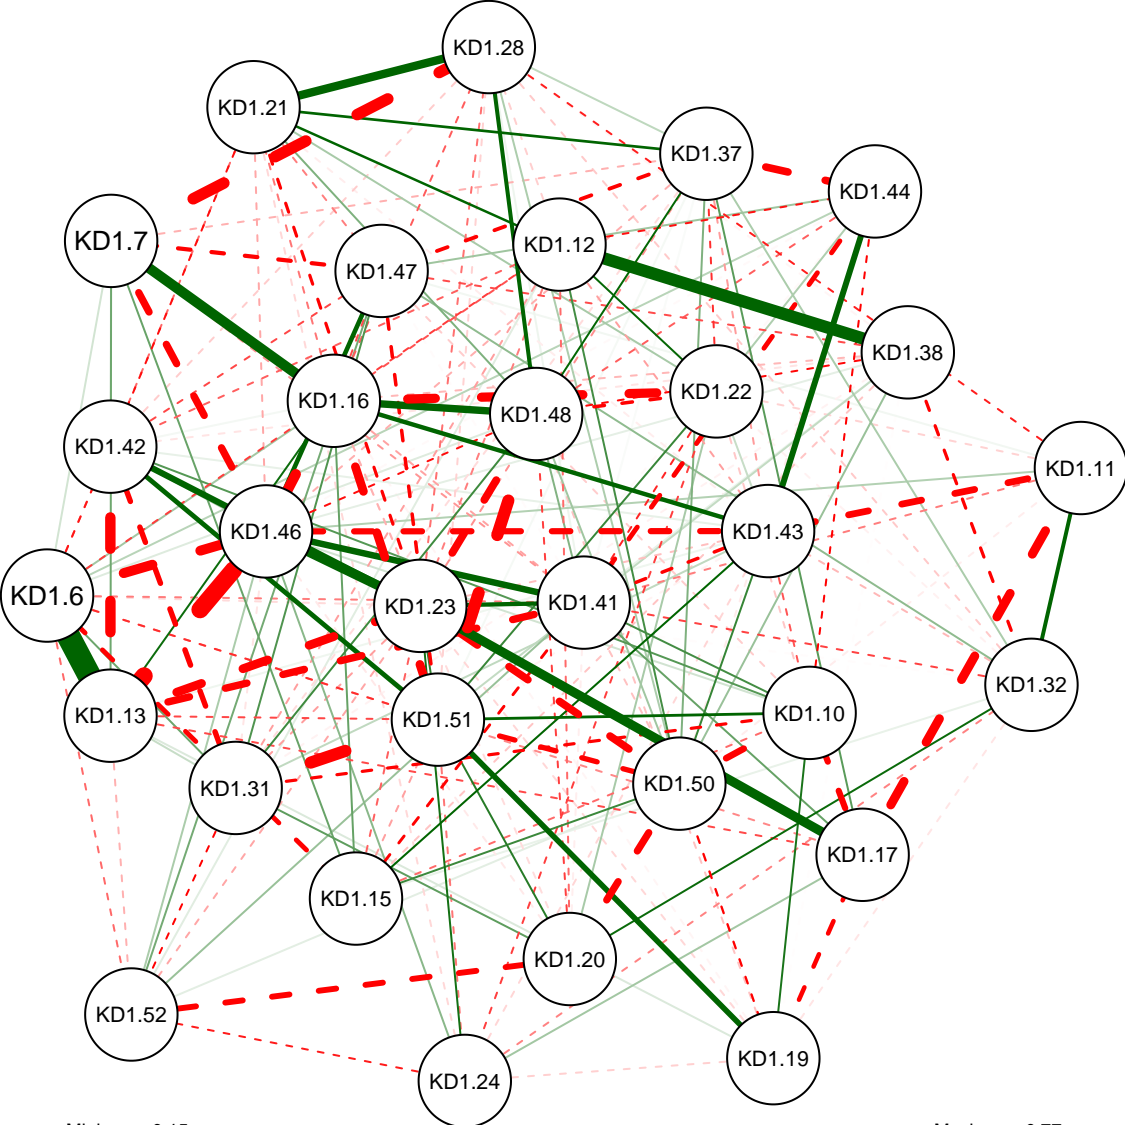

KD Partial Correlation Graph WVU 112

Cutoff: 0.35

Maximum: 0.77

KD Partial Correlation Graph WVU 112

Minimum: 0.05

Cutoff: 0.35

Maximum: 0.77

KD Partial Correlation Graph WVU 112

Minimum: 0.1

Cutoff: 0.35

Maximum: 0.77

KD Partial Correlation Graph WVU 112

Minimum: 0.15

Cutoff: 0.35

Maximum: 0.77

KD Partial Correlation Graph WVU 112

Minimum: 0.2

Cutoff: 0.35

Maximum: 0.77