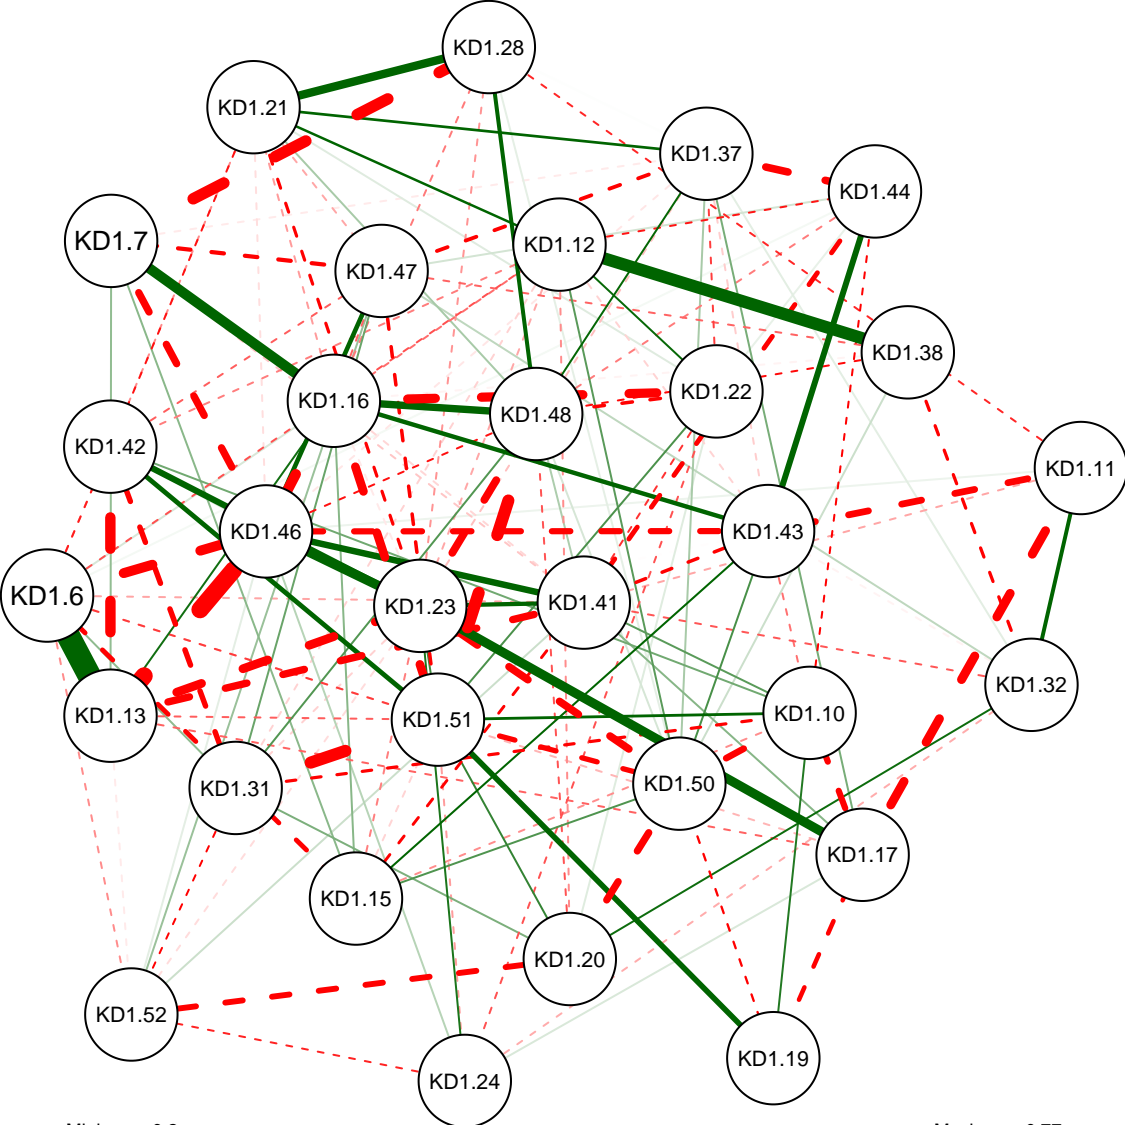

KD Partial Correlation Graph WVU 112

Cutoff: 0.35

Maximum: 0.77

KD Partial Correlation Graph WVU 112

Minimum: 0.05

Cutoff: 0.35

Maximum: 0.77

KD Partial Correlation Graph WVU 112

Minimum: 0.1

Cutoff: 0.35

Maximum: 0.77

KD Partial Correlation Graph WVU 112

Minimum: 0.15

Cutoff: 0.35

Maximum: 0.77

KD Partial Correlation Graph WVU 112

Minimum: 0.2

Cutoff: 0.35

Maximum: 0.77