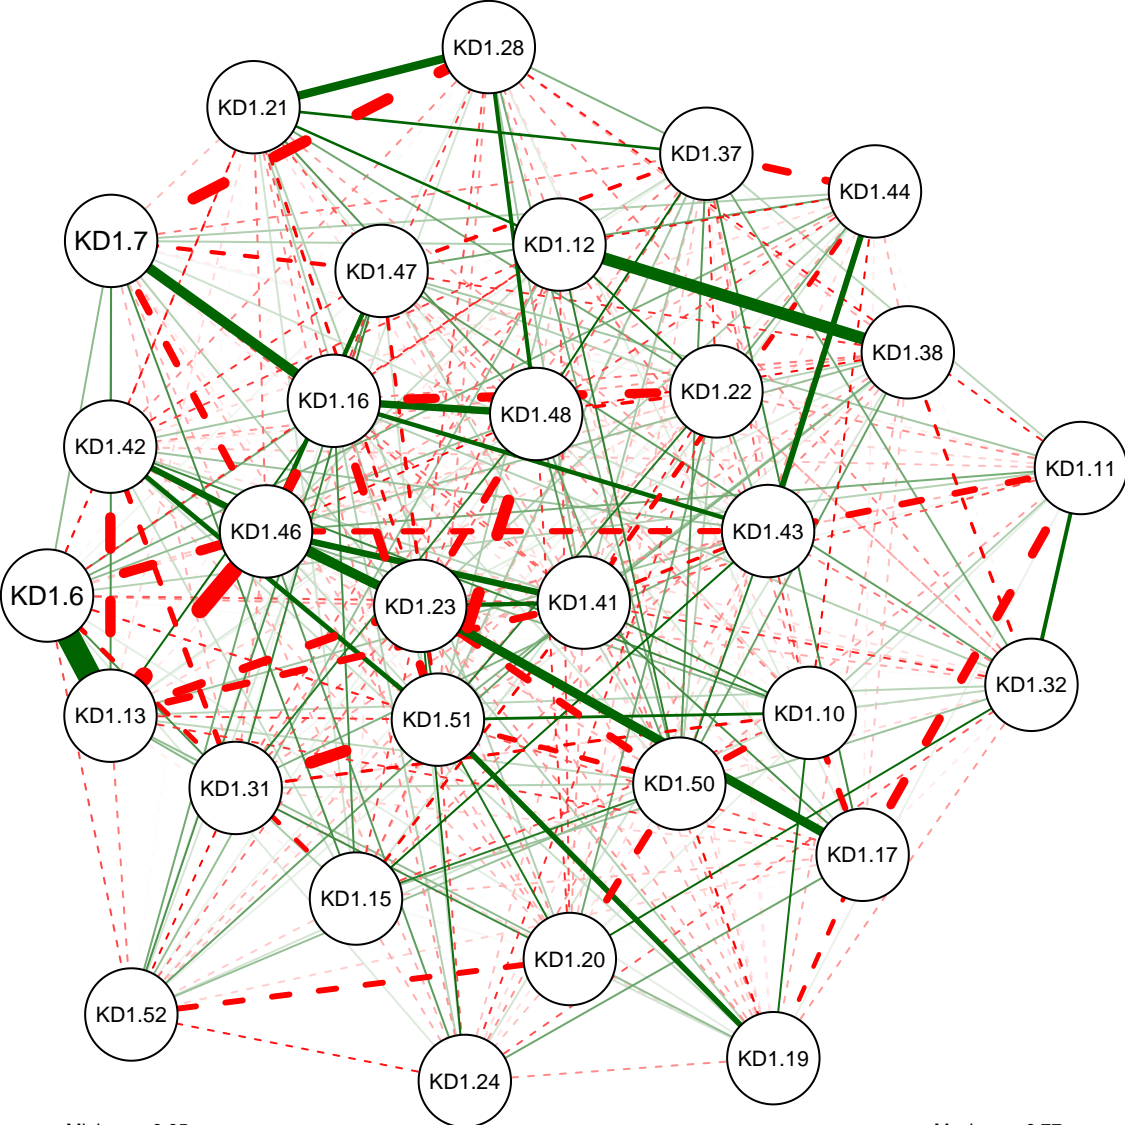

KD Partial Correlation Graph WVU 112

Cutoff: 0.35

Maximum: 0.77

KD Partial Correlation Graph WVU 112

Minimum: 0.05

Cutoff: 0.35

Maximum: 0.77

KD Partial Correlation Graph WVU 112

Minimum: 0.1

Cutoff: 0.35

Maximum: 0.77

KD Partial Correlation Graph WVU 112

Minimum: 0.15

Cutoff: 0.35

Maximum: 0.77

KD Partial Correlation Graph WVU 112

Minimum: 0.2

Cutoff: 0.35

Maximum: 0.77