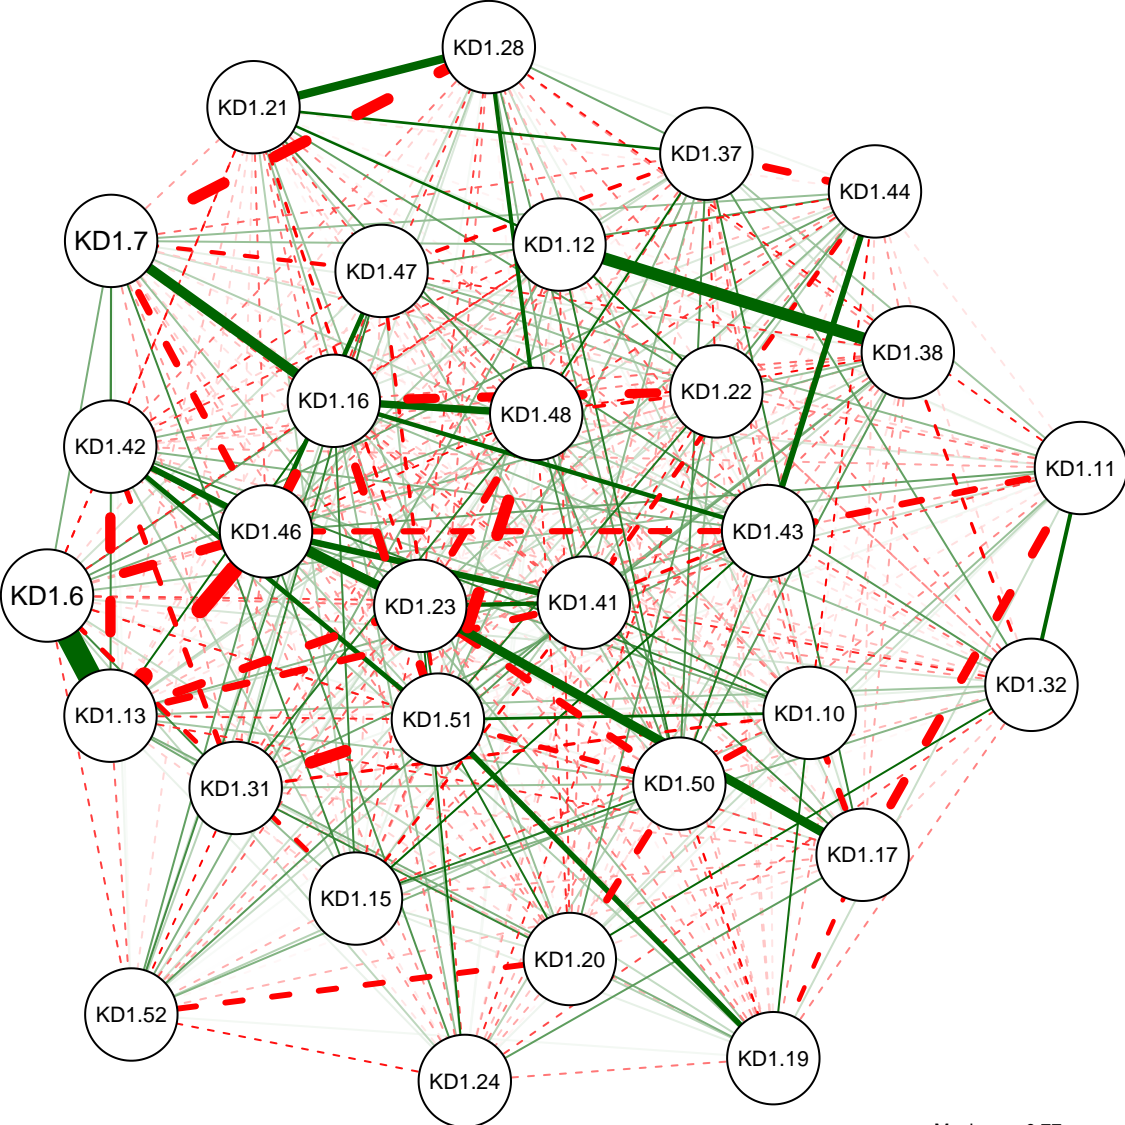

KD Partial Correlation Graph WVU 112

Cutoff: 0.35

Maximum: 0.77

KD Partial Correlation Graph WVU 112

Minimum: 0.05

Cutoff: 0.35

Maximum: 0.77

KD Partial Correlation Graph WVU 112

Minimum: 0.1

Cutoff: 0.35

Maximum: 0.77

KD Partial Correlation Graph WVU 112

Minimum: 0.15

Cutoff: 0.35

Maximum: 0.77

KD Partial Correlation Graph WVU 112

Minimum: 0.2

Cutoff: 0.35

Maximum: 0.77