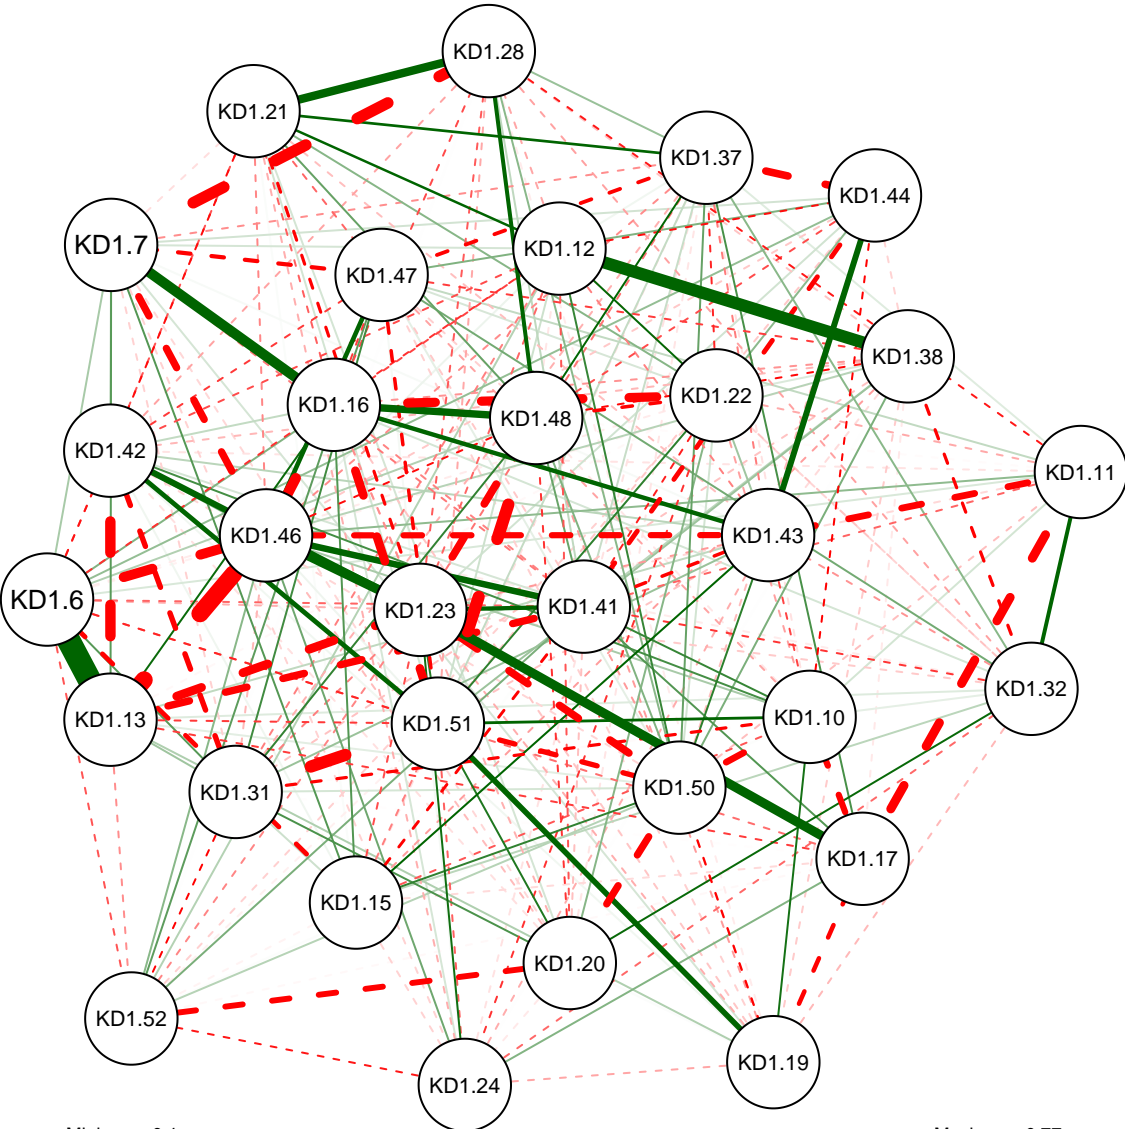

KD Partial Correlation Graph WVU 112

Cutoff: 0.35

Maximum: 0.77

KD Partial Correlation Graph WVU 112

Minimum: 0.05

Cutoff: 0.35

Maximum: 0.77

KD Partial Correlation Graph WVU 112

Minimum: 0.1

Cutoff: 0.35

Maximum: 0.77

KD Partial Correlation Graph WVU 112

Minimum: 0.15

Cutoff: 0.35

Maximum: 0.77

KD Partial Correlation Graph WVU 112

Minimum: 0.2

Cutoff: 0.35

Maximum: 0.77