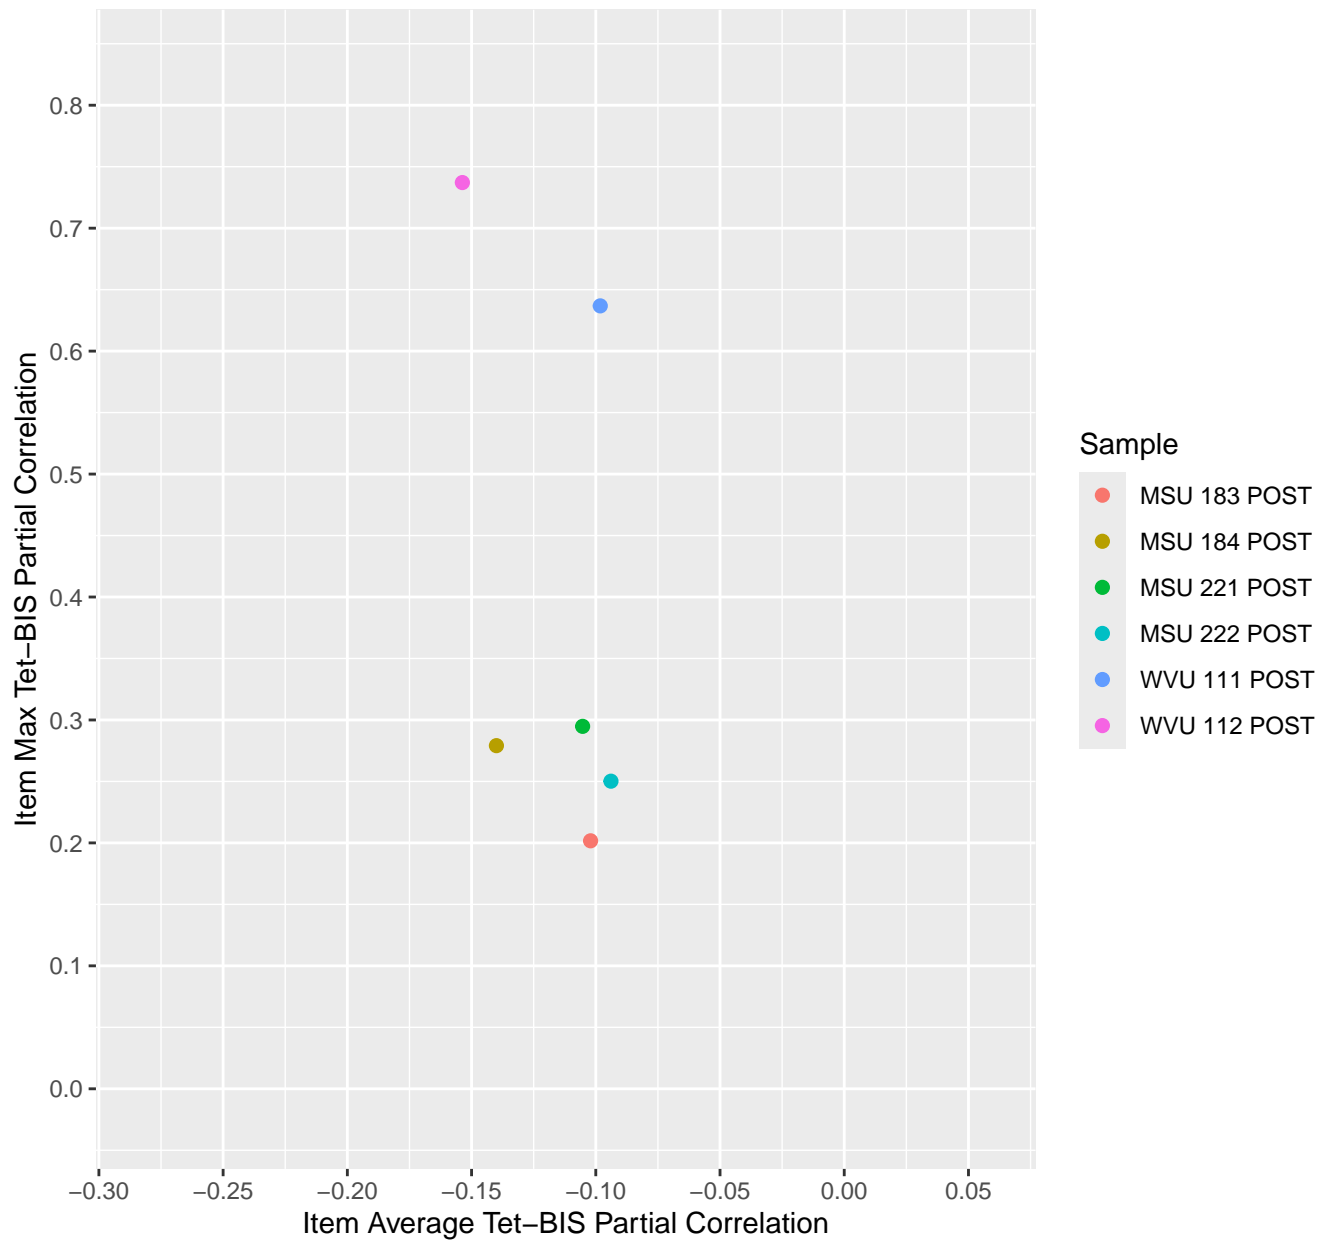

Item Average vs Max Tet-BIS Partial Correlation For KD1.12.V1

Item Average vs Max Tet-BIS Partial Correlation For KD1.13.V1

Item Average vs Max Tet-BIS Partial Correlation For KD1.13.V3

Item Average vs Max Tet-BIS Partial Correlation For KD1.13.V4EC

Item Average vs Max Tet-BIS Partial Correlation For KD1.14.V1

Item Average vs Max Tet-BIS Partial Correlation For KD1.14.V3

Item Average vs Max Tet-BIS Partial Correlation For KD1.15.V1

Item Average vs Max Tet-BIS Partial Correlation For KD1.15.V2EC