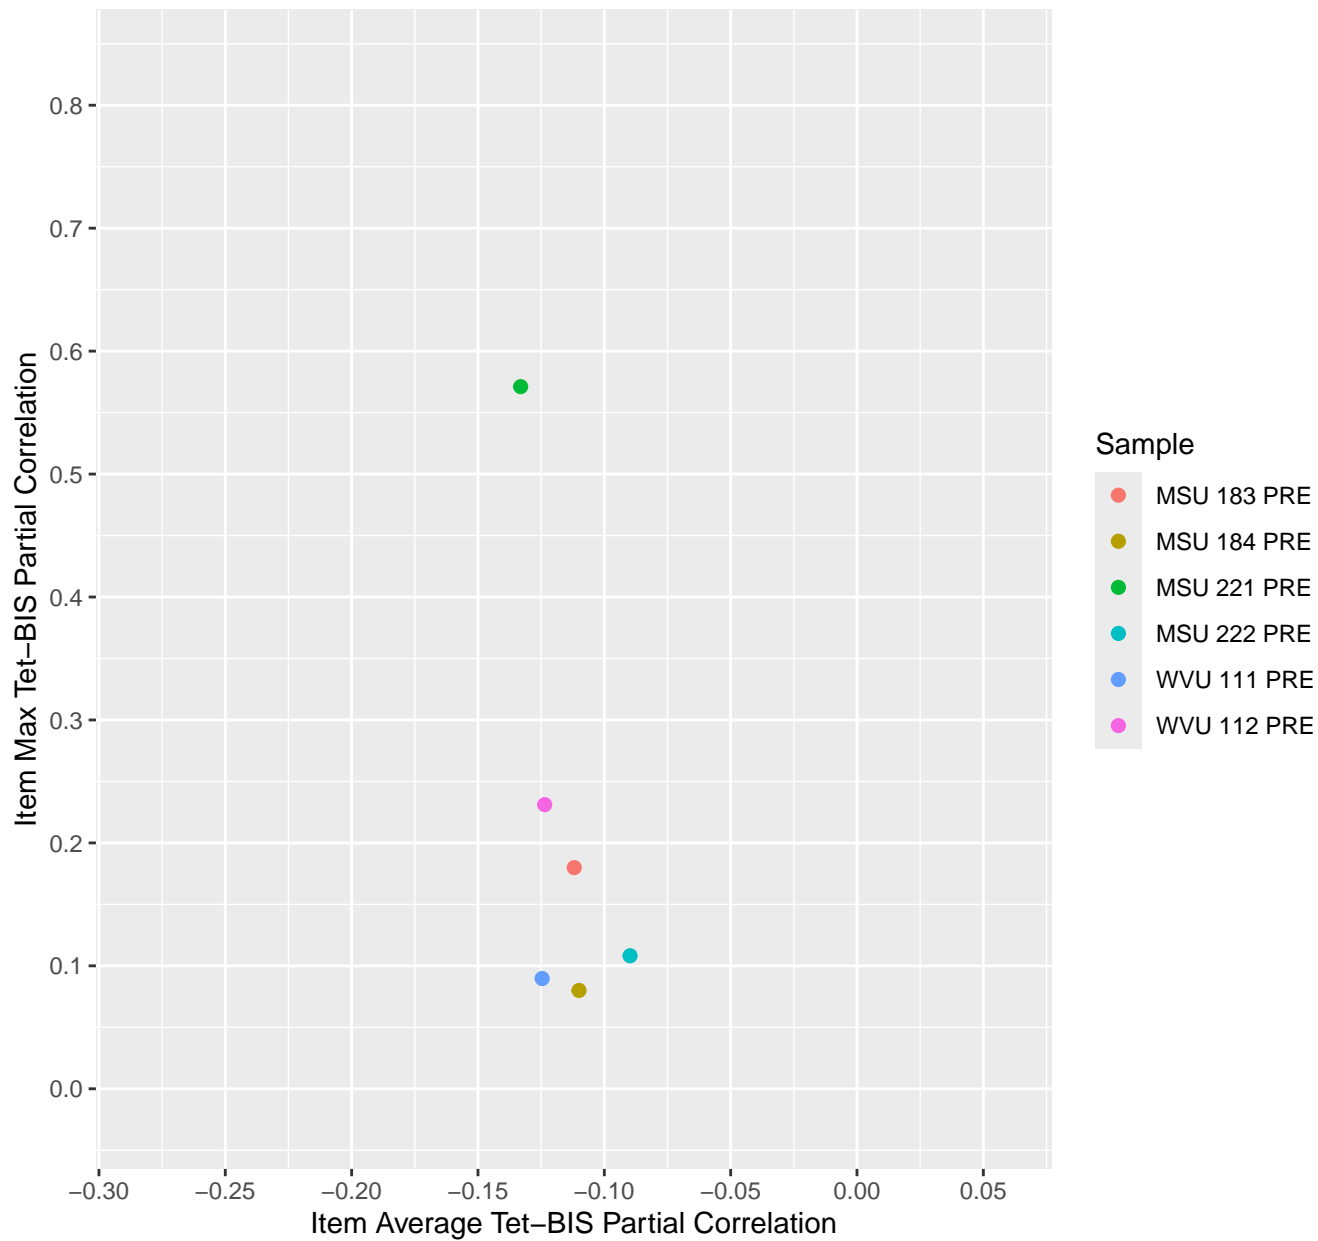

Item Average vs Max Tet-BIS Partial Correlation For KD1.8.V1

Item Average vs Max Tet-BIS Partial Correlation For KD1.8.V3

Item Average vs Max Tet-BIS Partial Correlation For KD1.9.V1

Item Average vs Max Tet-BIS Partial Correlation
For KD1.10.V1