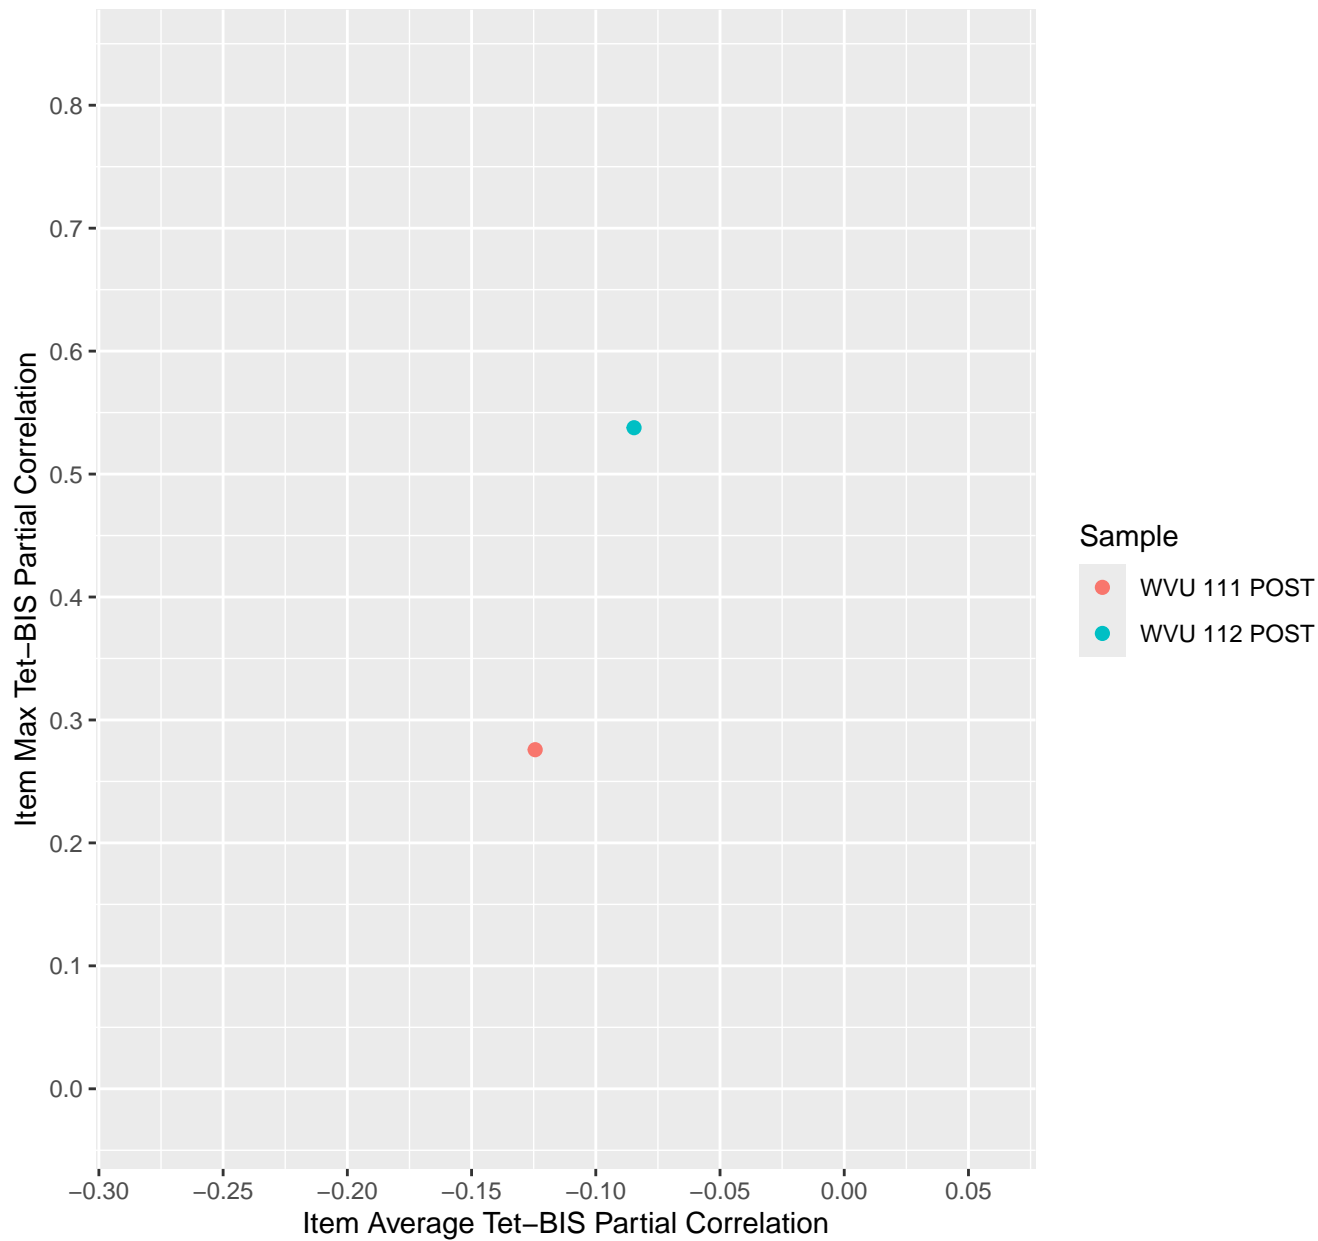

Item Average vs Max Tet-BIS Partial Correlation For KD1.38.V6EC