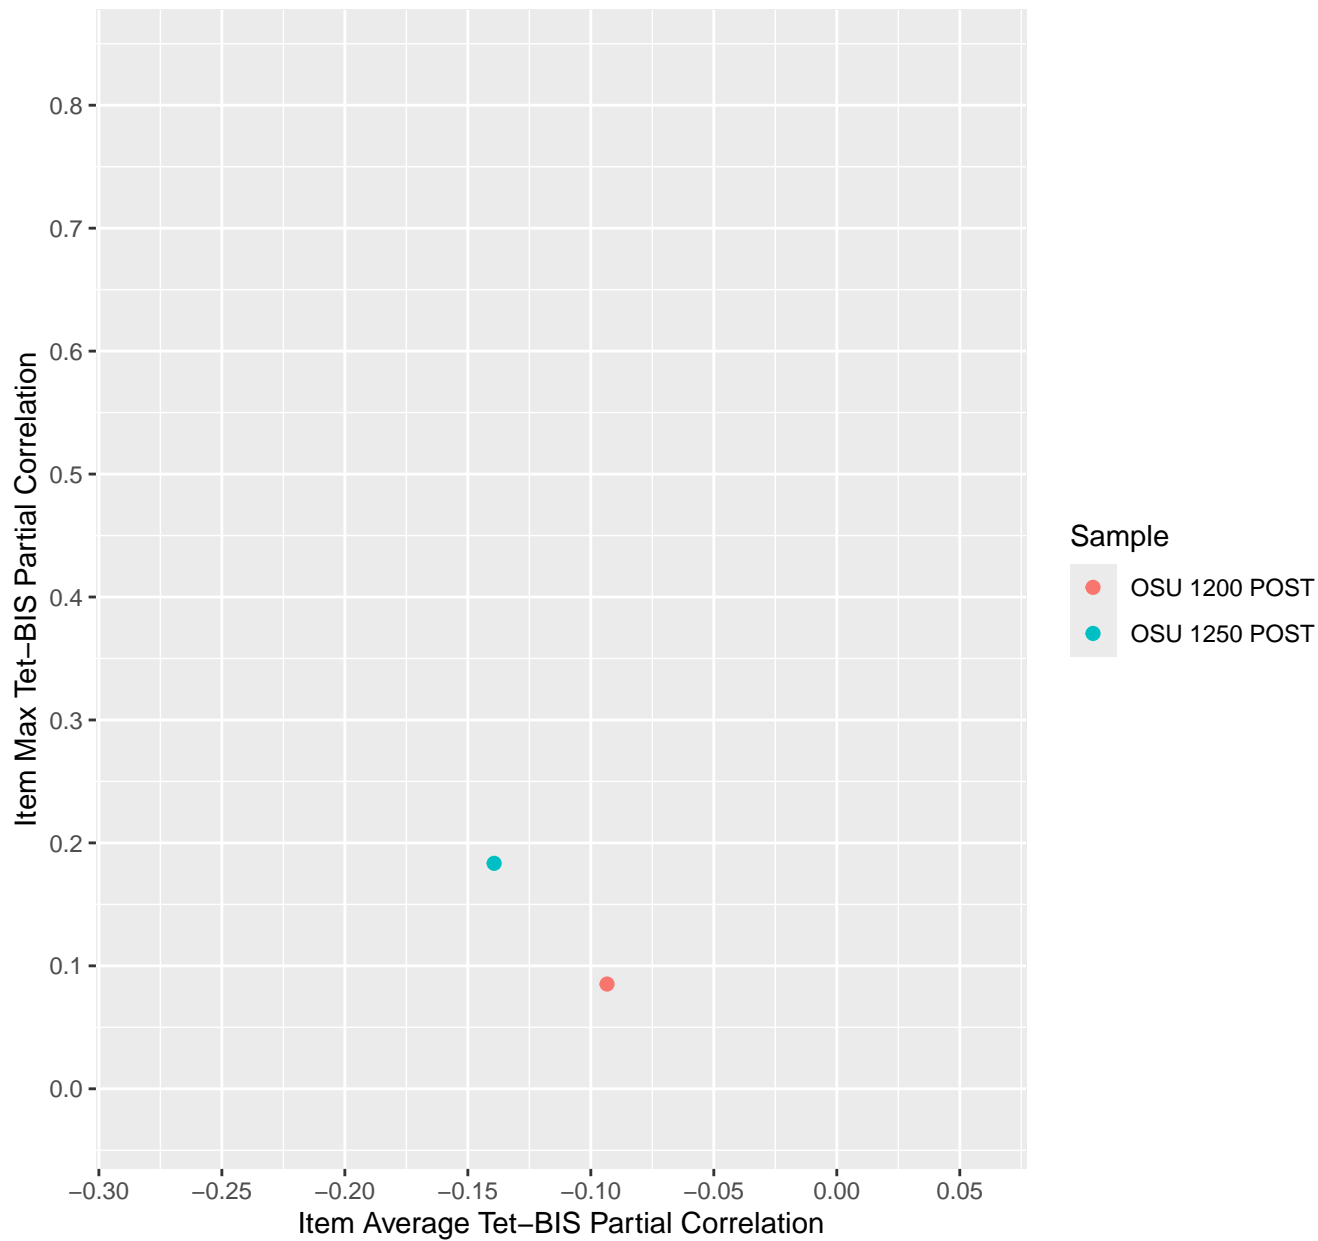

Item Average vs Max Tet-BIS Partial Correlation For KD1.32.V3AH

Item Average vs Max Tet-BIS Partial Correlation For KD1.35.V1

Item Average vs Max Tet-BIS Partial Correlation For KD1.35.V3AH

Item Average vs Max Tet-BIS Partial Correlation For KD1.36.V1