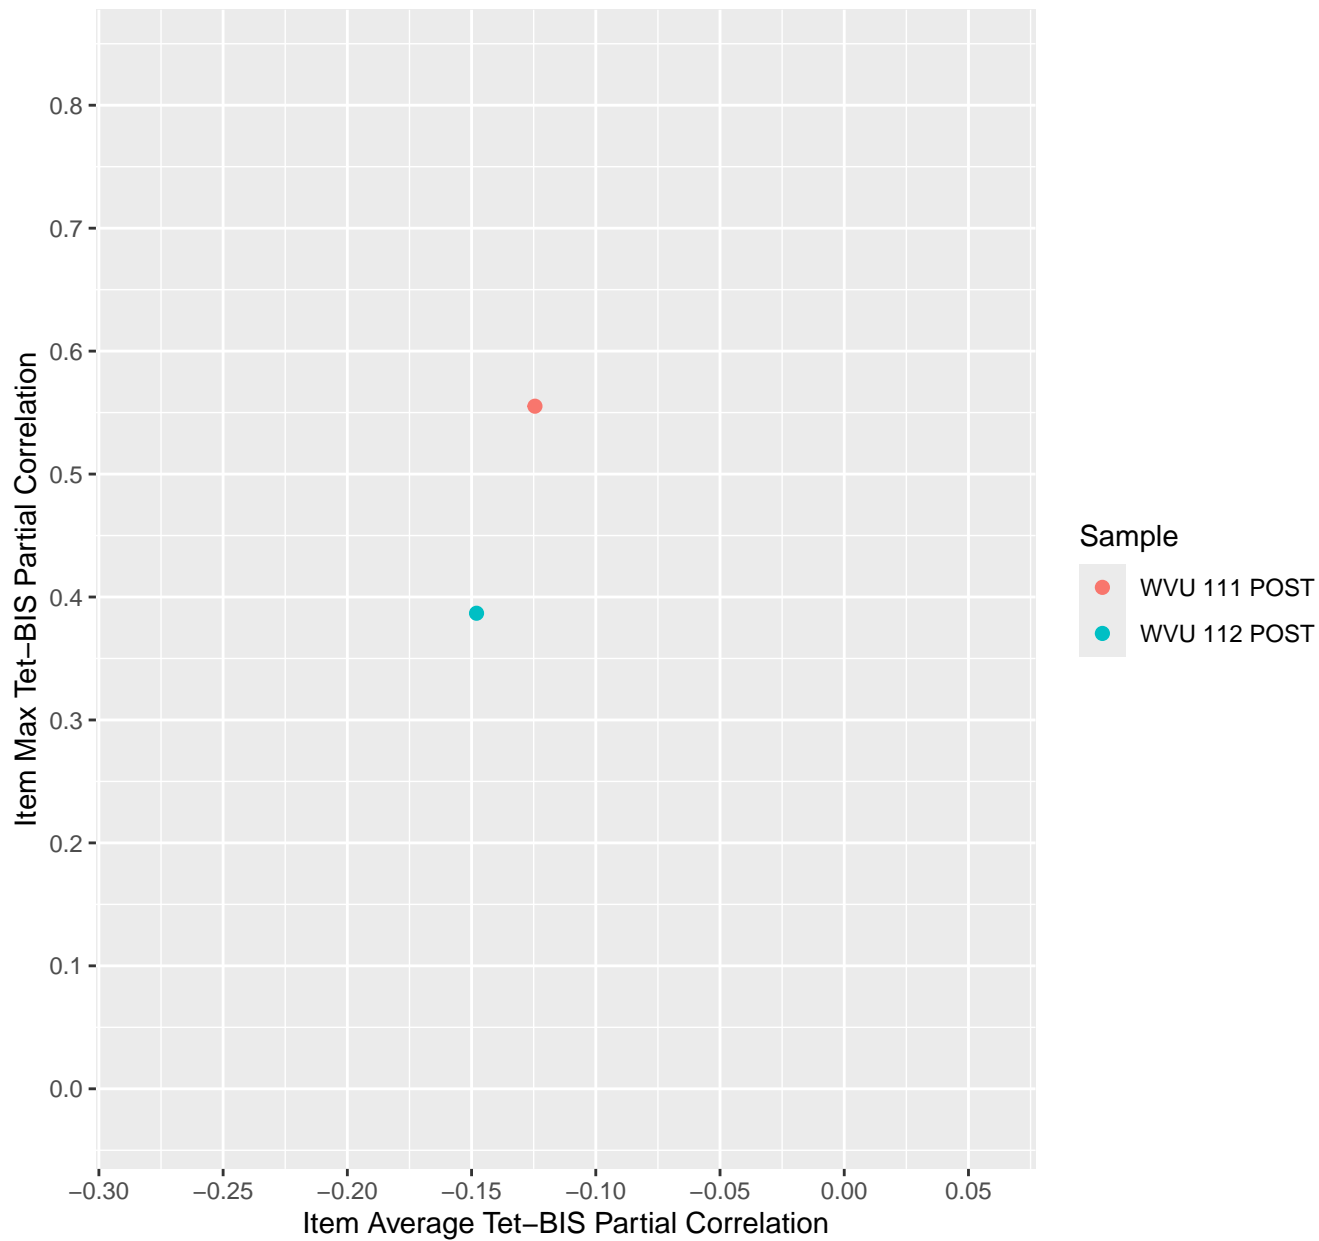

Item Average vs Max Tet-BIS Partial Correlation For KD1.43.V1

Item Average vs Max Tet-BIS Partial Correlation For KD1.43.V6EC

Item Average vs Max Tet-BIS Partial Correlation For KD1.44.V1

Item Average vs Max Tet-BIS Partial Correlation For KD1.44.V6EC