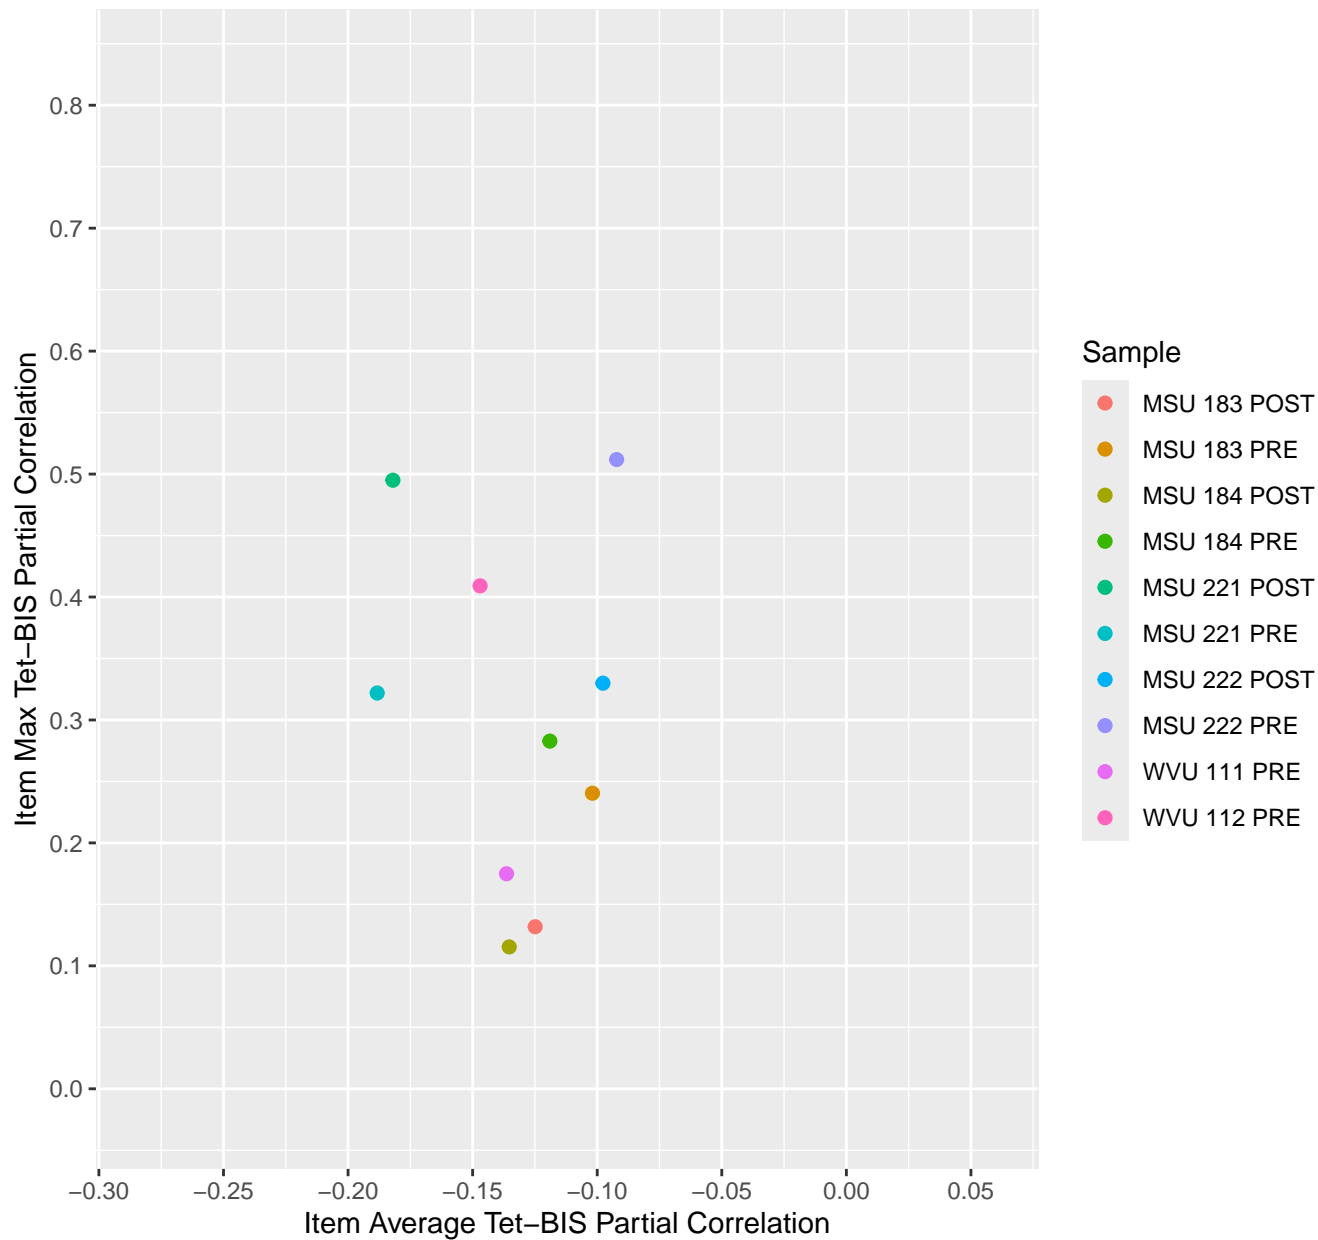

Item Average vs Max Tet-BIS Partial Correlation For KD1.16.V1

Item Average vs Max Tet-BIS Partial Correlation For KD1.17.V1

Item Average vs Max Tet-BIS Partial Correlation For KD1.17.V2EC

Item Average vs Max Tet-BIS Partial Correlation For KD1.17.V3AH

Item Average vs Max Tet-BIS Partial Correlation For KD1.18.V1

Item Average vs Max Tet-BIS Partial Correlation For KD1.18.V3

Item Average vs Max Tet-BIS Partial Correlation For KD1.19.V1

Item Average vs Max Tet-BIS Partial Correlation For KD1.19.V3