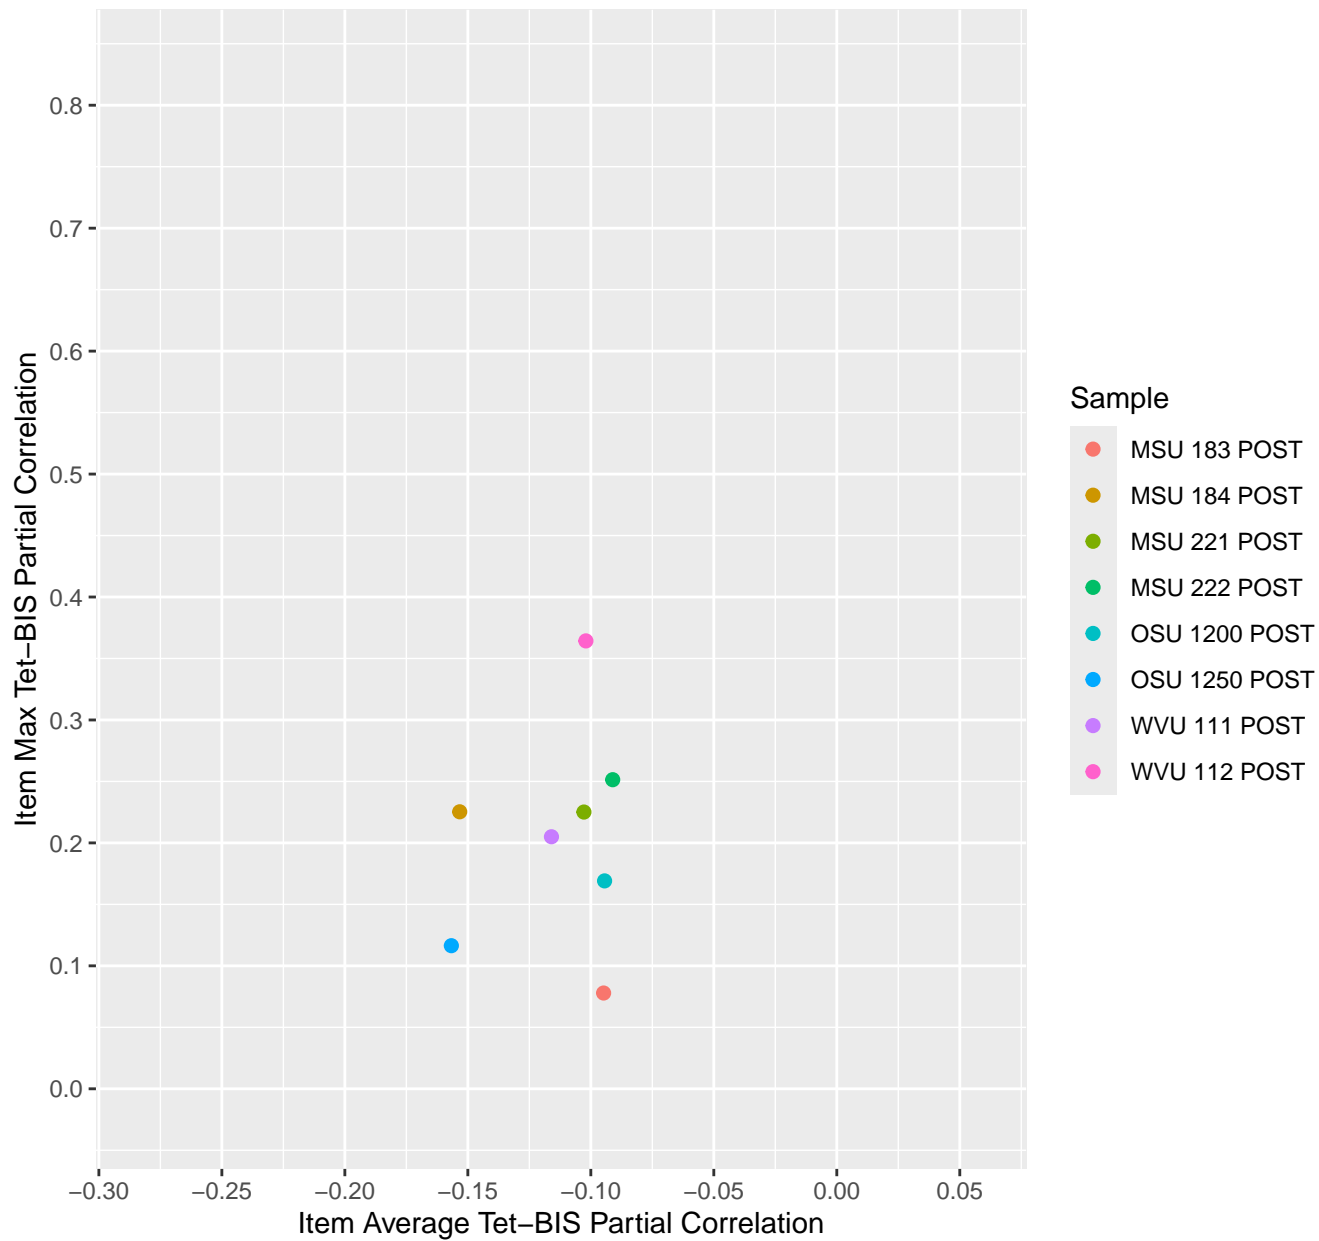

Item Average vs Max Tet-BIS Partial Correlation For KD1.48.V1