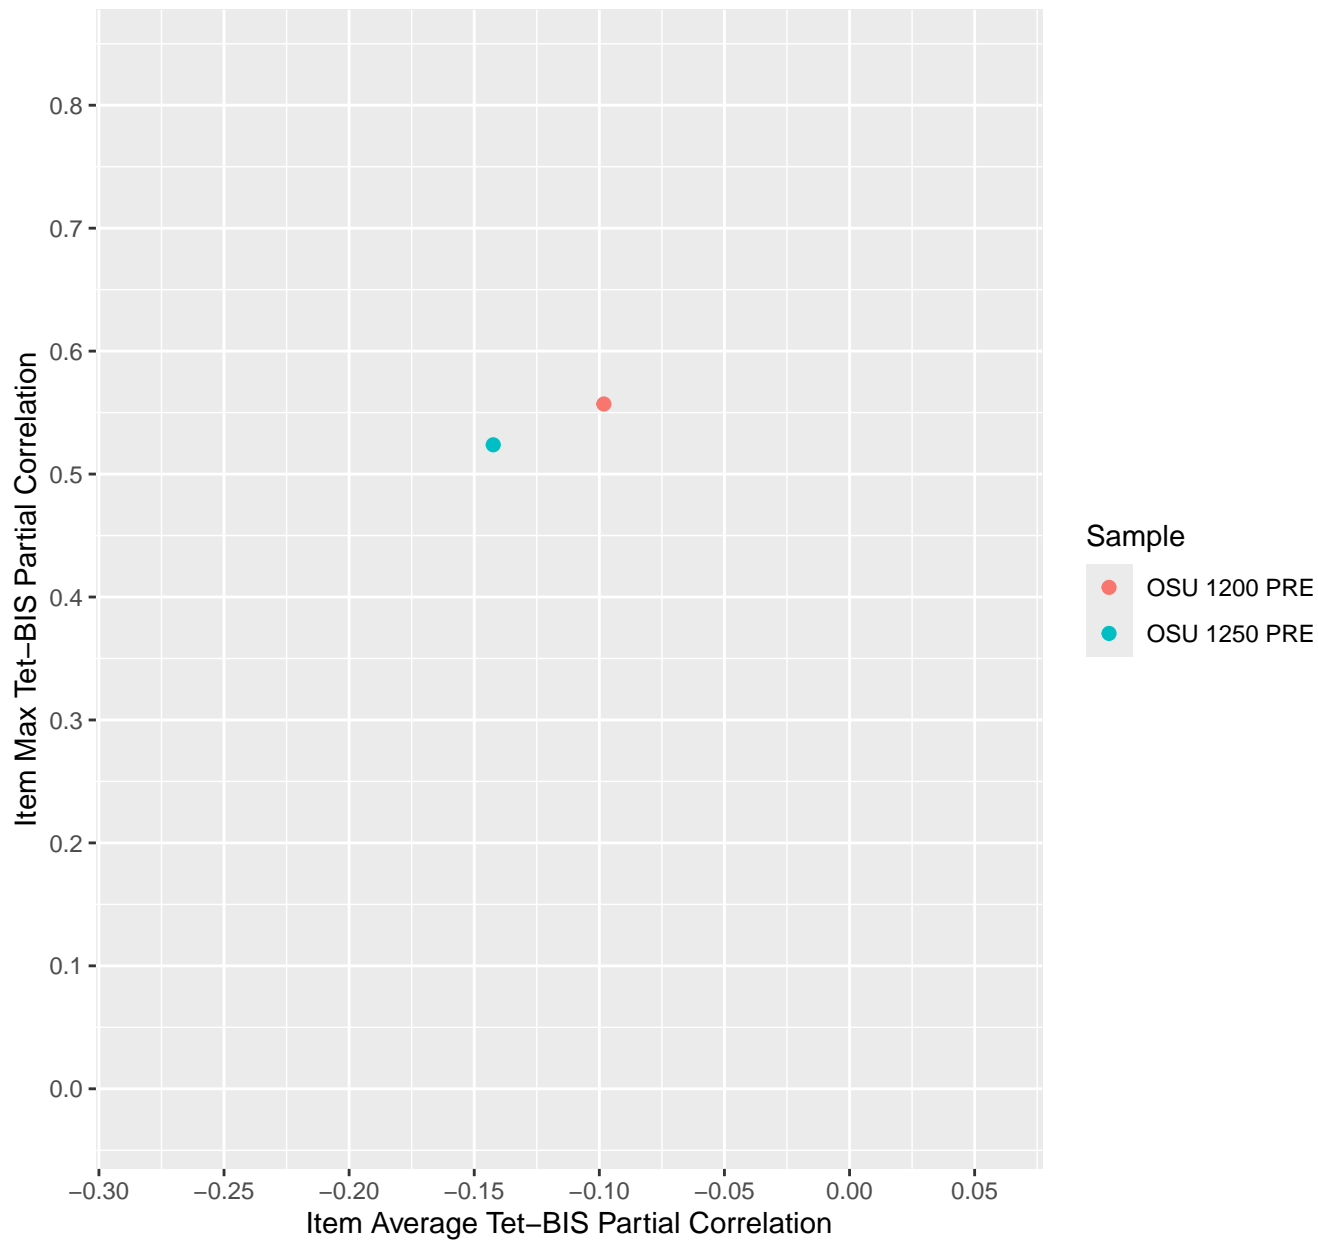

Item Average vs Max Tet-BIS Partial Correlation For KD1.1.V1

Item Average vs Max Tet-BIS Partial Correlation For KD1.1.V3

Item Average vs Max Tet-BIS Partial Correlation For KD1.2.V1

Item Average vs Max Tet-BIS Partial Correlation For KD1.3.V1

Item Average vs Max Tet-BIS Partial Correlation For KD1.3.V2

Item Average vs Max Tet-BIS Partial Correlation For KD1.4.V1

Item Average vs Max Tet-BIS Partial Correlation For KD1.5.V1

Item Average vs Max Tet-BIS Partial Correlation For KD1.5.V3