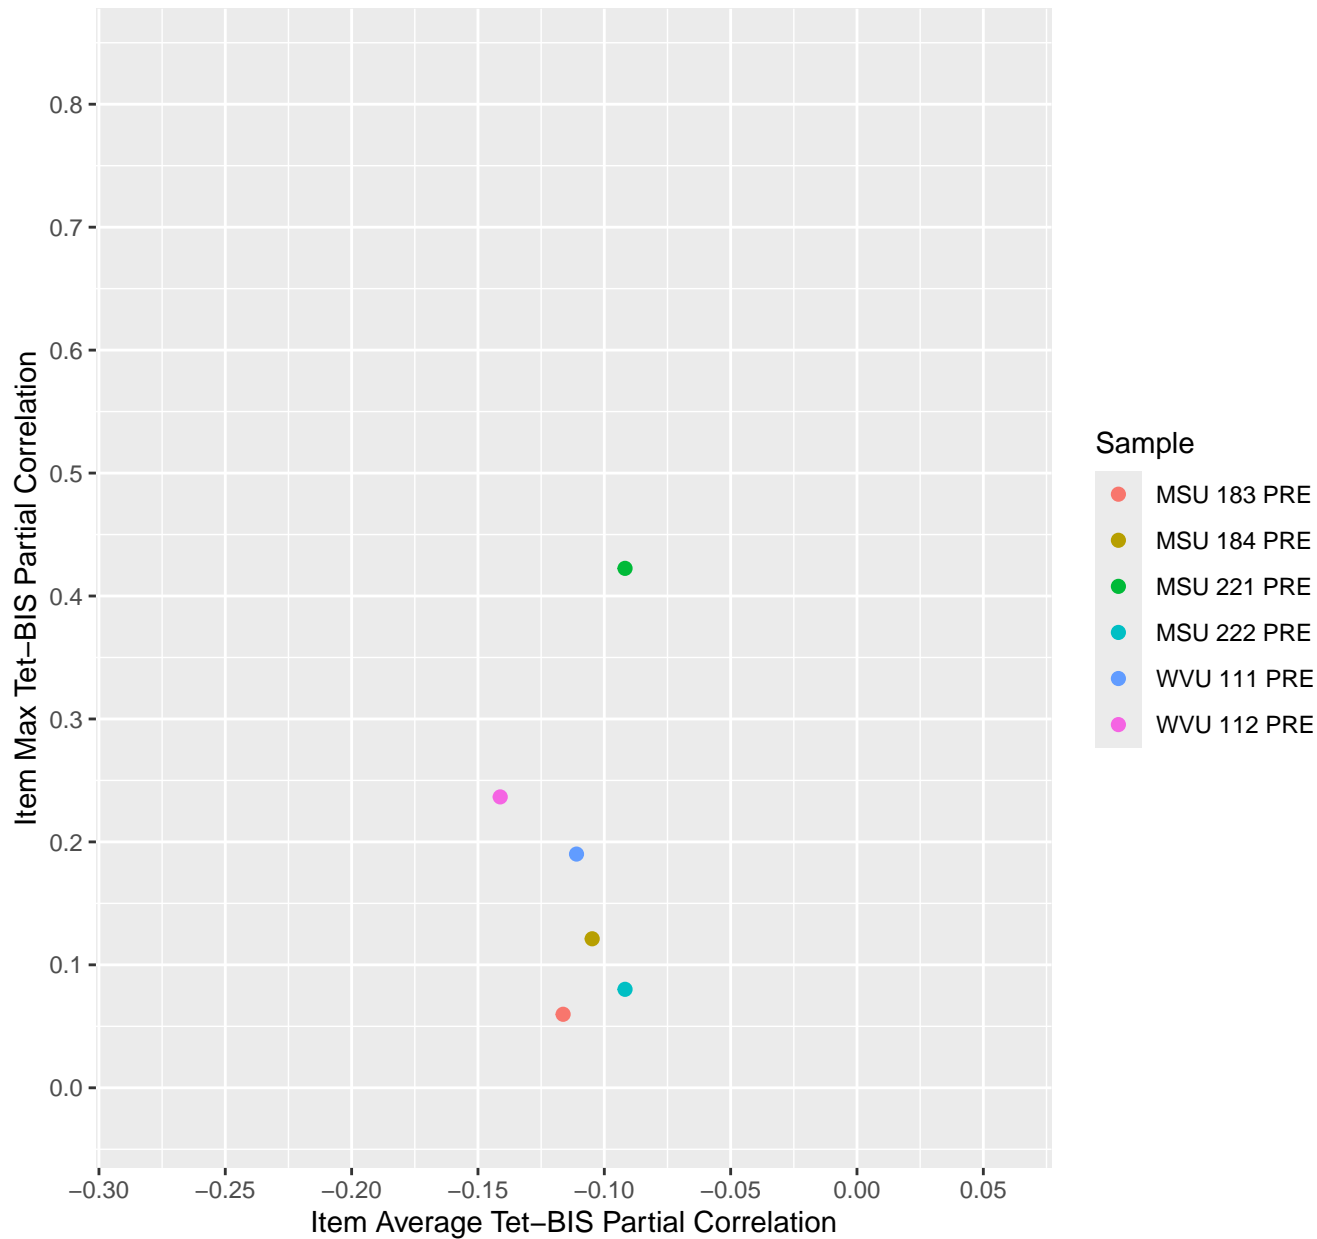

Item Average vs Max Tet-BIS Partial Correlation For KD1.10.V3

Item Average vs Max Tet-BIS Partial Correlation For KD1.10.V6EC

Item Average vs Max Tet-BIS Partial Correlation For KD1.11.V1

Item Average vs Max Tet-BIS Partial Correlation For KD1.11.V6EC

Item Average vs Max Tet-BIS Partial Correlation For KD1.12.V1

Item Average vs Max Tet-BIS Partial Correlation For KD1.13.V1

Item Average vs Max Tet-BIS Partial Correlation For KD1.13.V3

Item Average vs Max Tet-BIS Partial Correlation For KD1.13.V4EC