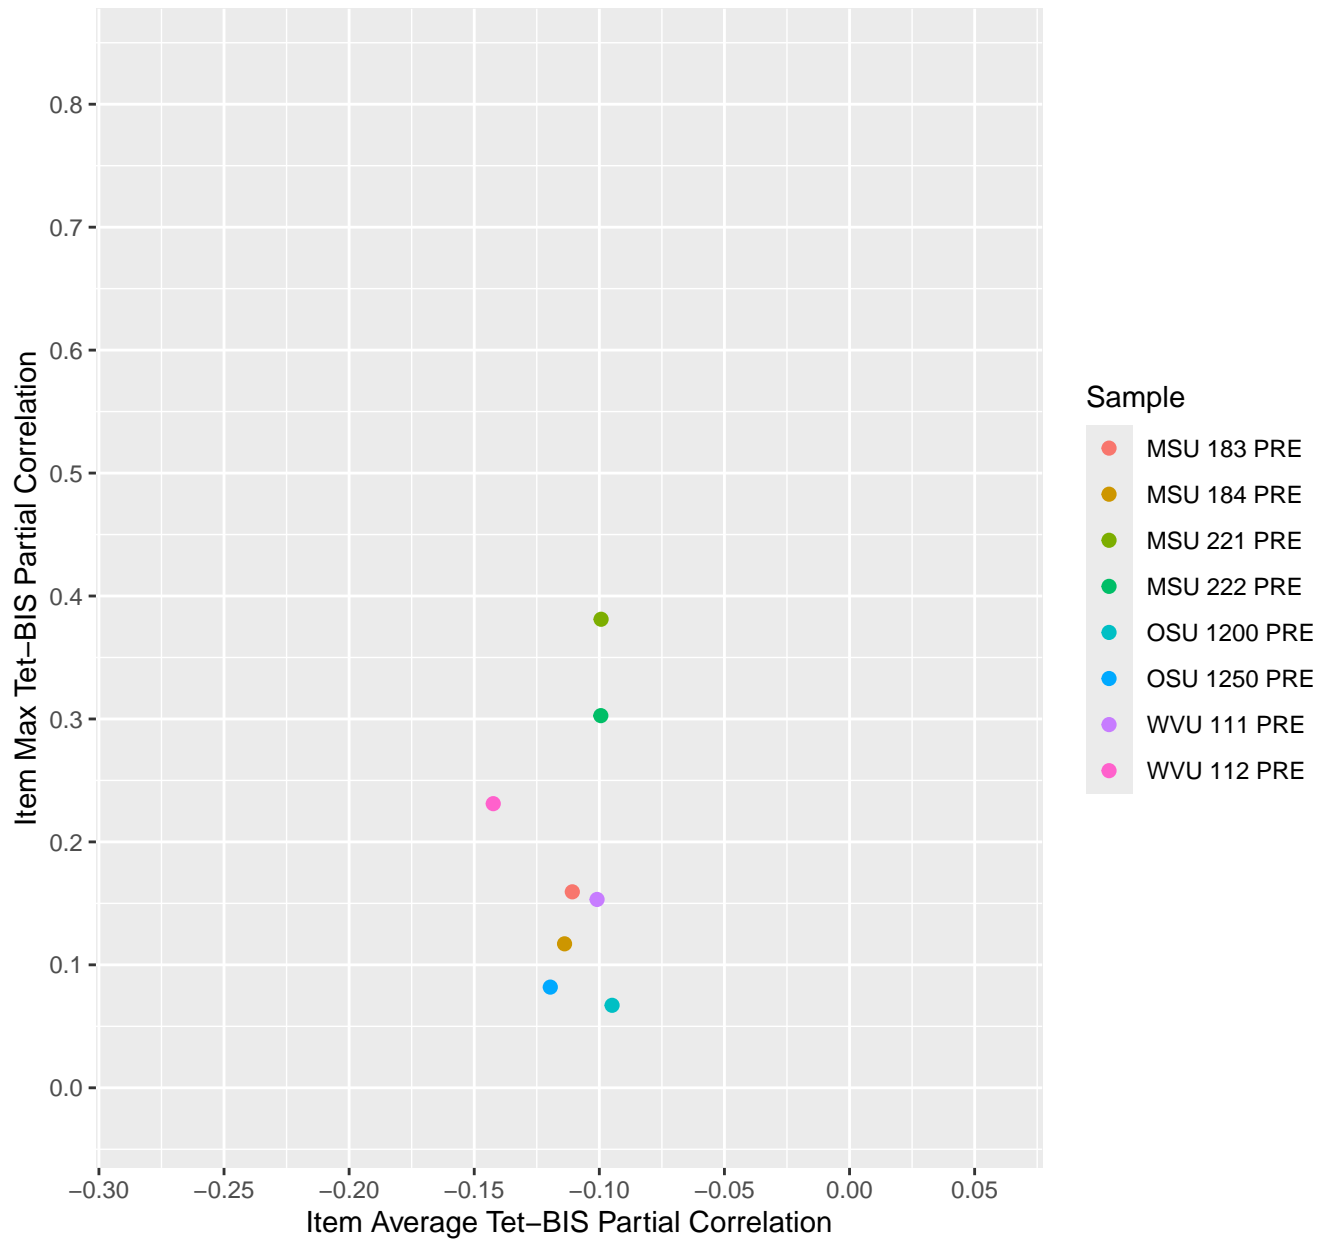

Item Average vs Max Tet-BIS Partial Correlation For KD1.12.V1

Item Average vs Max Tet-BIS Partial Correlation For KD1.13.V1

Item Average vs Max Tet-BIS Partial Correlation For KD1.13.V3

Item Average vs Max Tet-BIS Partial Correlation For KD1.13.V4EC

Item Average vs Max Tet-BIS Partial Correlation For KD1.14.V1

Item Average vs Max Tet-BIS Partial Correlation For KD1.14.V3

Item Average vs Max Tet-BIS Partial Correlation For KD1.15.V1

Item Average vs Max Tet-BIS Partial Correlation For KD1.15.V2EC