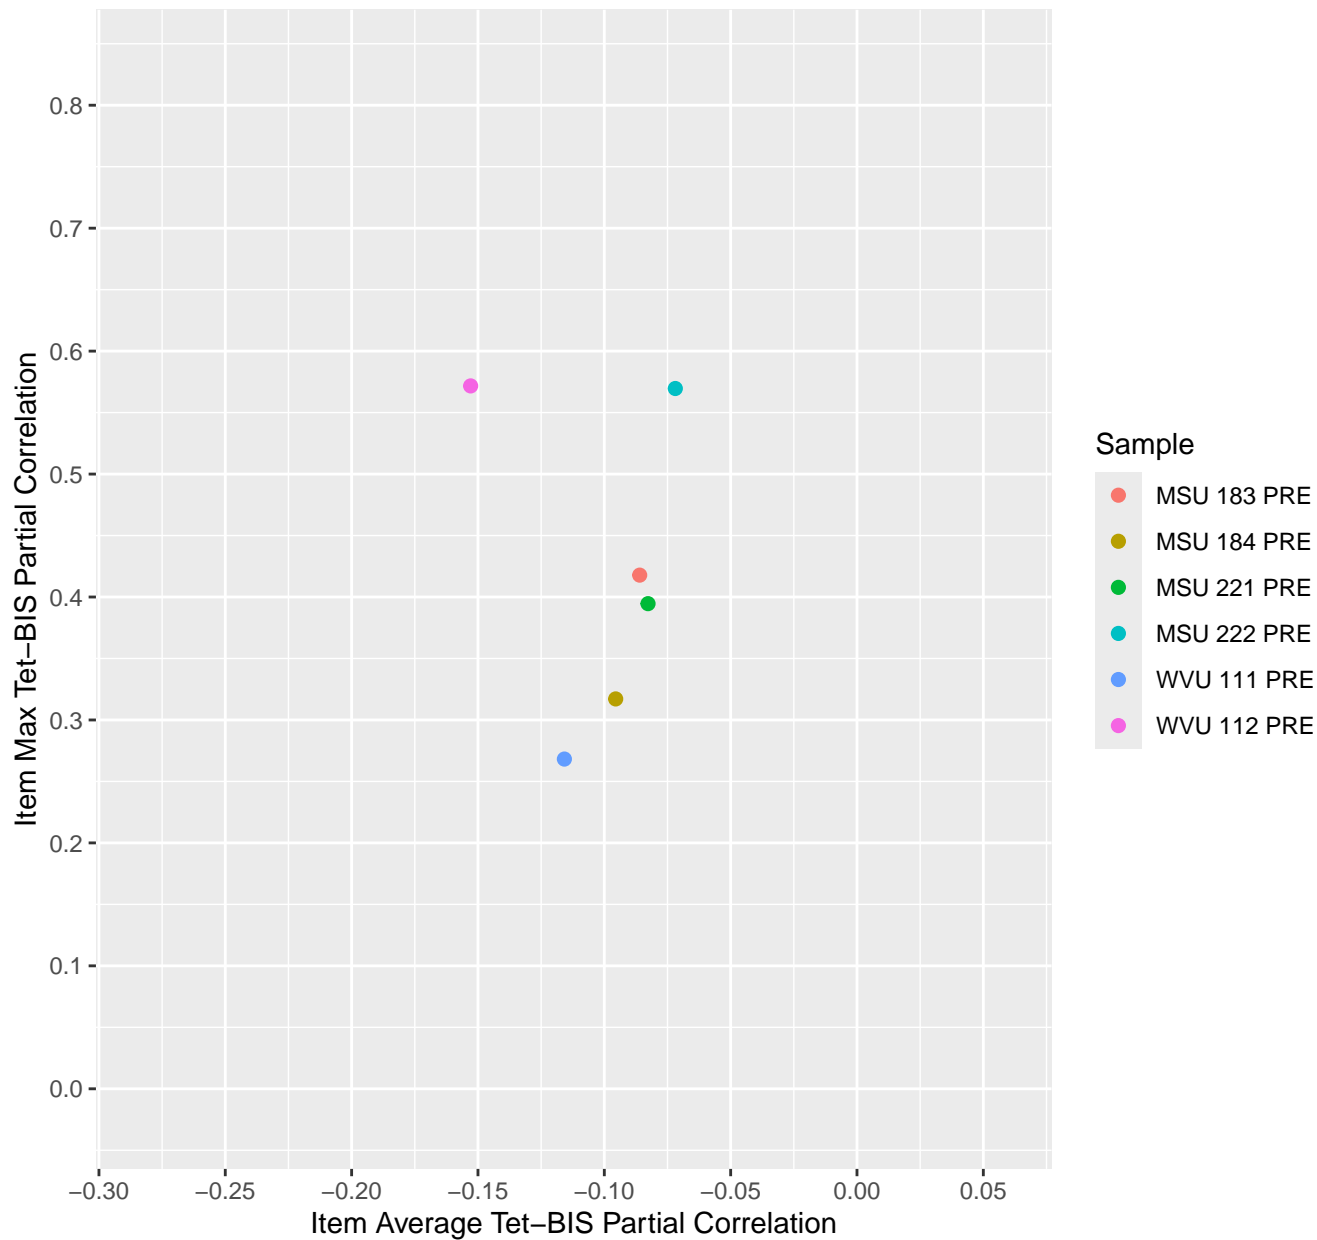

Item Average vs Max Tet-BIS Partial Correlation For KD1.1.V1

Item Average vs Max Tet-BIS Partial Correlation For KD1.1.V3

Item Average vs Max Tet-BIS Partial Correlation For KD1.2.V1

Item Average vs Max Tet-BIS Partial Correlation For KD1.3.V1

Item Average vs Max Tet-BIS Partial Correlation For KD1.3.V2

Item Average vs Max Tet-BIS Partial Correlation For KD1.4.V1

Item Average vs Max Tet-BIS Partial Correlation For KD1.5.V1

Item Average vs Max Tet-BIS Partial Correlation For KD1.5.V3