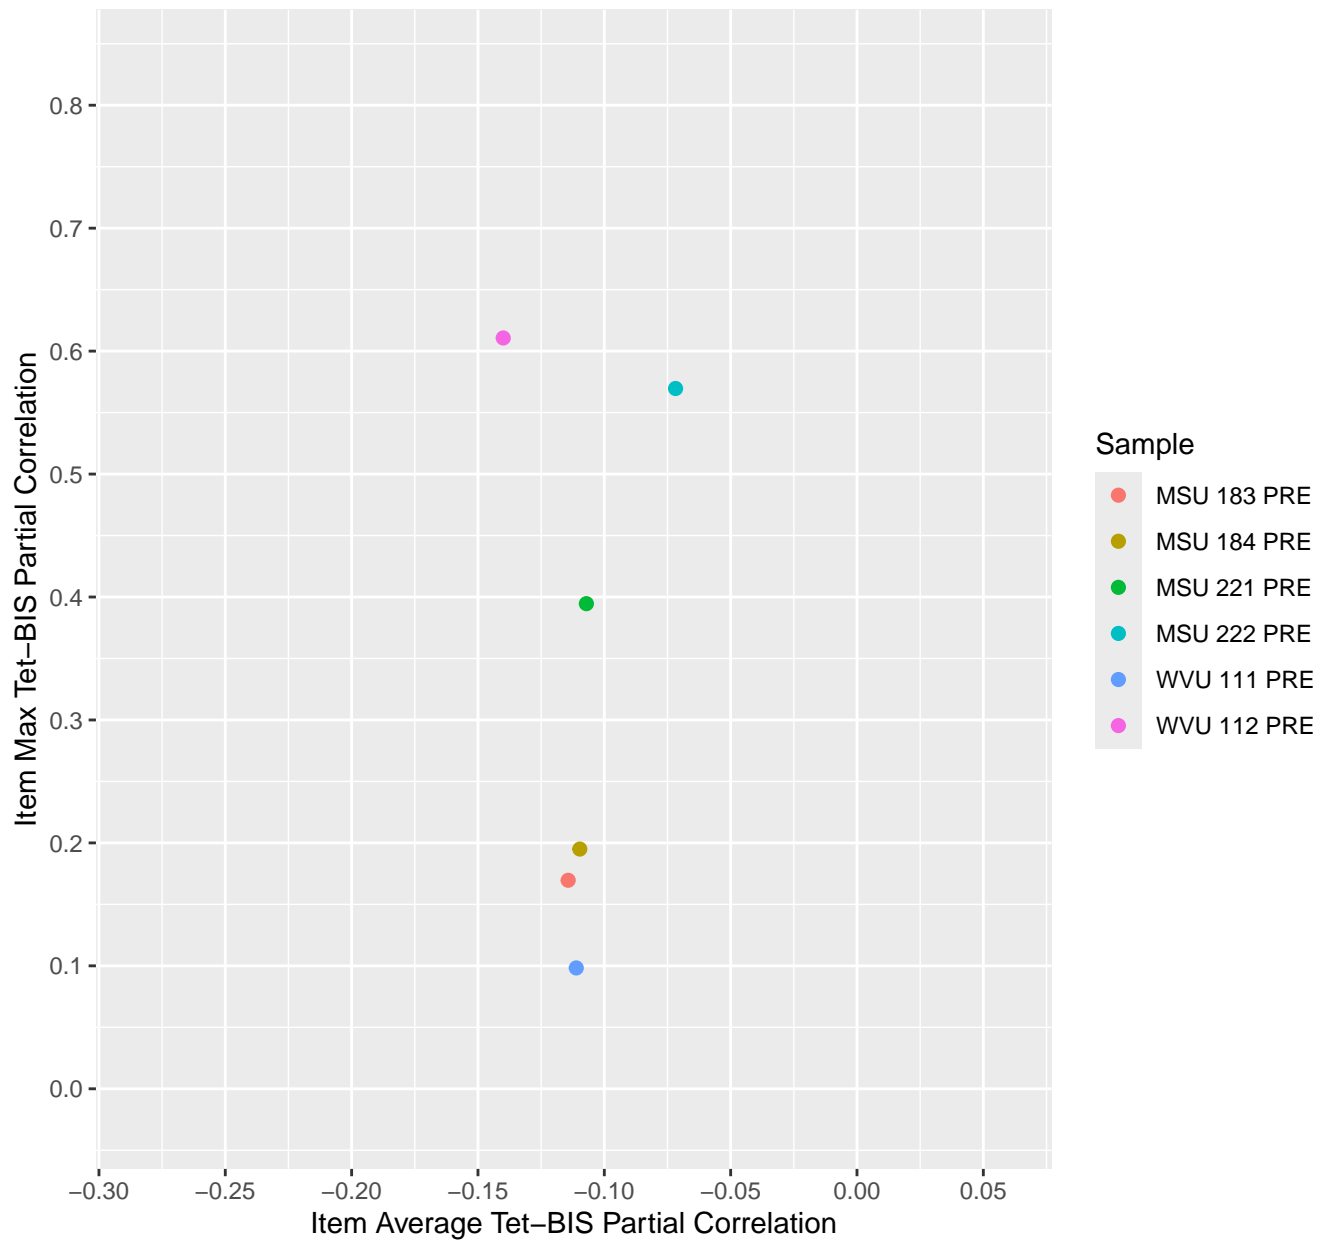

Item Average vs Max Tet-BIS Partial Correlation For KD1.1.V1

Item Average vs Max Tet-BIS Partial Correlation For KD1.1.V3

Item Average vs Max Tet-BIS Partial Correlation For KD1.2.V1

Item Average vs Max Tet-BIS Partial Correlation For KD1.3.V1

Item Average vs Max Tet-BIS Partial Correlation For KD1.3.V2

Item Average vs Max Tet-BIS Partial Correlation For KD1.4.V1

Item Average vs Max Tet-BIS Partial Correlation For KD1.5.V1

Item Average vs Max Tet-BIS Partial Correlation For KD1.5.V3

Item Average vs Max Tet-BIS Partial Correlation For KD1.6.V1

Item Average vs Max Tet-BIS Partial Correlation
For KD1.6.V3

Item Average vs Max Tet-BIS Partial Correlation For KD1.6.V4EC

Item Average vs Max Tet-BIS Partial Correlation For KD1.7.V1