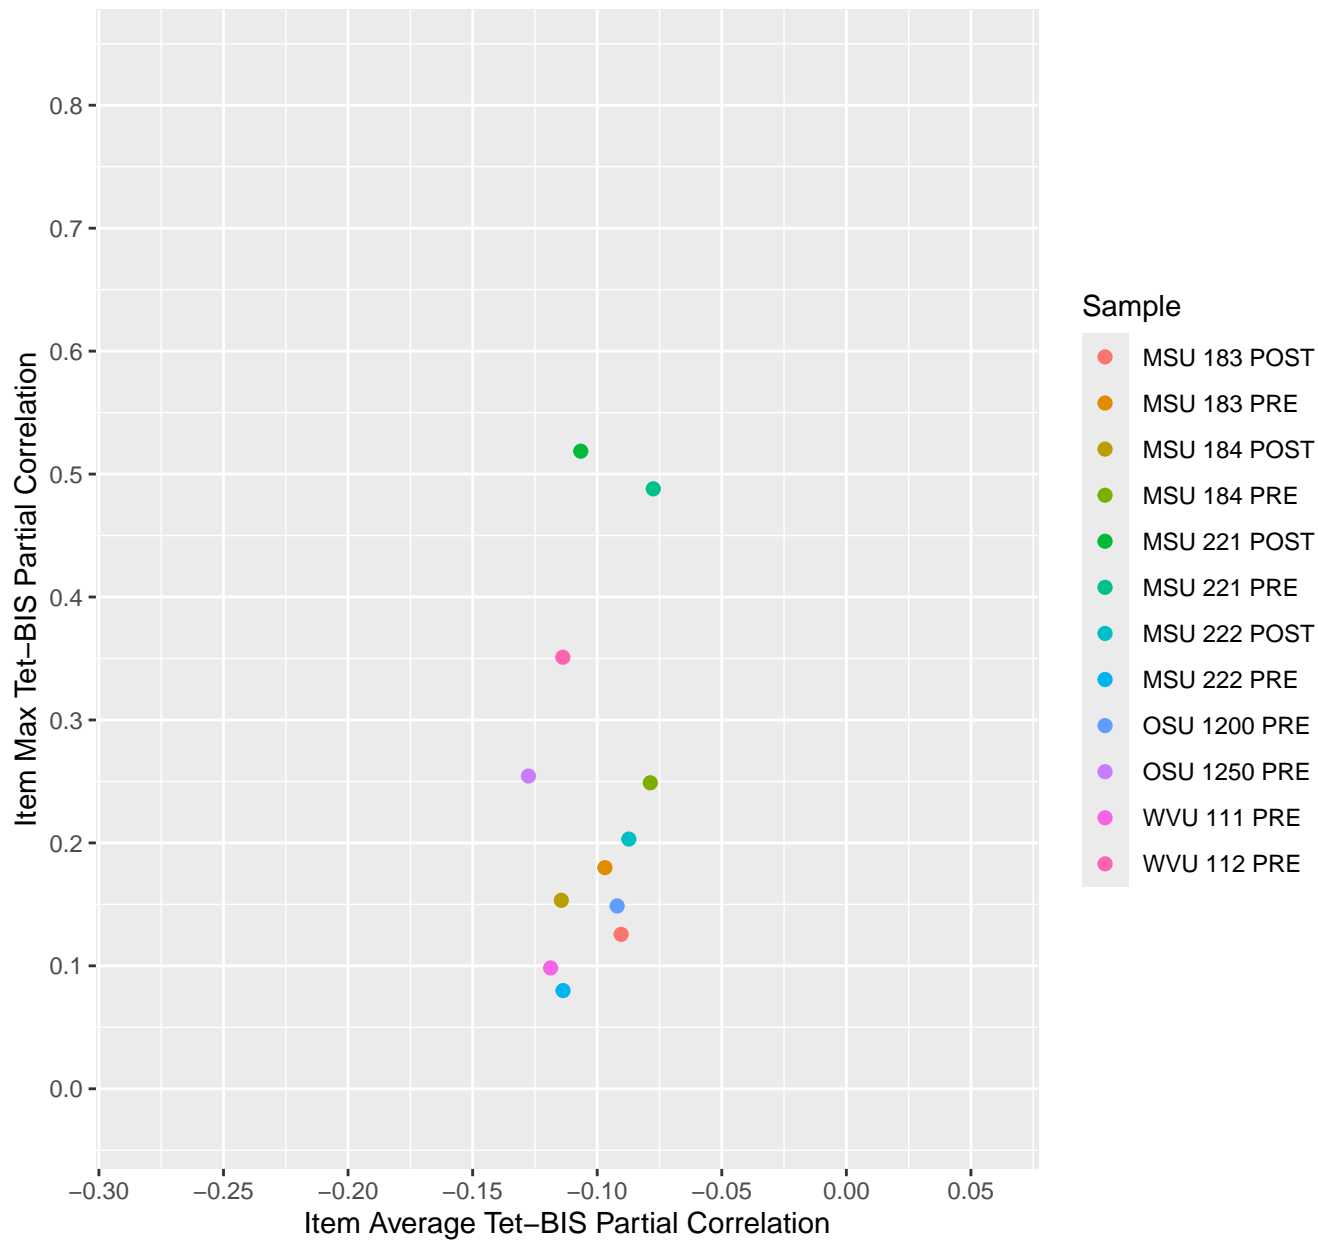

Item Average vs Max Tet-BIS Partial Correlation For KD1.6.V1

Item Average vs Max Tet-BIS Partial Correlation
For KD1.6.V3

Item Average vs Max Tet-BIS Partial Correlation For KD1.6.V4EC

Item Average vs Max Tet-BIS Partial Correlation For KD1.7.V1

Item Average vs Max Tet-BIS Partial Correlation For KD1.8.V1

Item Average vs Max Tet-BIS Partial Correlation For KD1.8.V3

Item Average vs Max Tet-BIS Partial Correlation For KD1.9.V1

Item Average vs Max Tet-BIS Partial Correlation
For KD1.10.V1

Item Average vs Max Tet-BIS Partial Correlation For KD1.10.V3

Item Average vs Max Tet-BIS Partial Correlation For KD1.10.V6EC

Item Average vs Max Tet-BIS Partial Correlation For KD1.11.V1

Item Average vs Max Tet-BIS Partial Correlation For KD1.11.V6EC