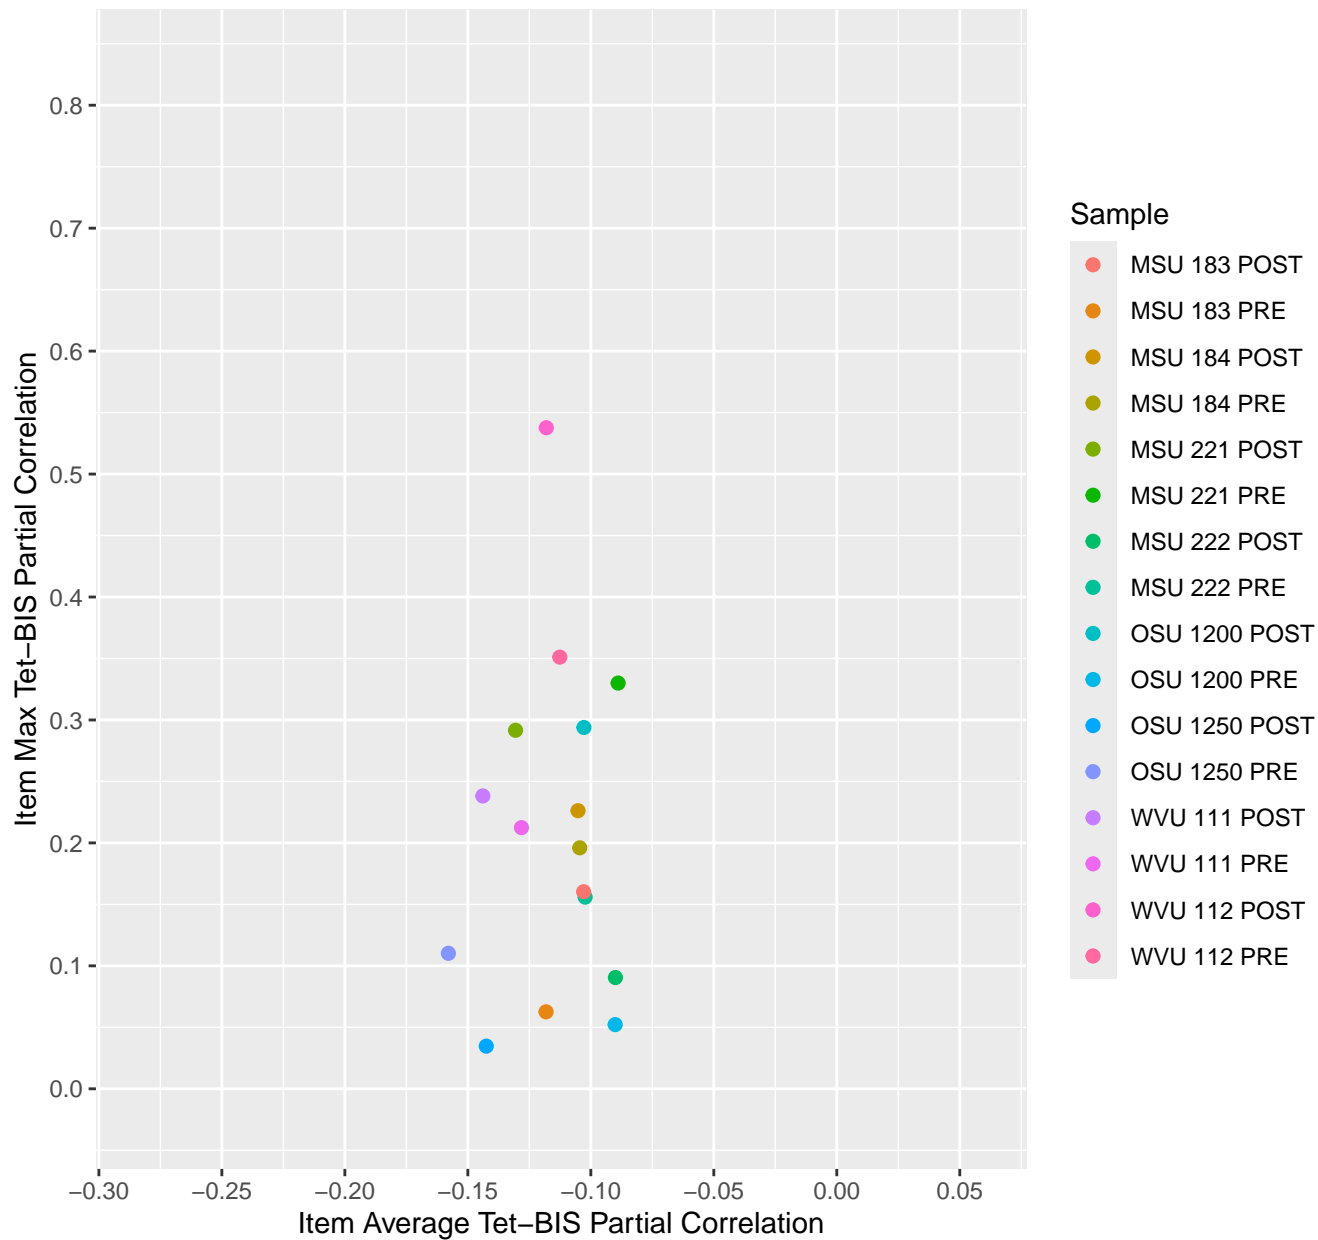

Item Average vs Max Tet-BIS Partial Correlation For KD1.6.V1

Item Average vs Max Tet-BIS Partial Correlation
For KD1.6.V3

Item Average vs Max Tet-BIS Partial Correlation For KD1.6.V4EC

Item Average vs Max Tet-BIS Partial Correlation For KD1.7.V1

Item Average vs Max Tet-BIS Partial Correlation For KD1.8.V1

Item Average vs Max Tet-BIS Partial Correlation For KD1.8.V3

Item Average vs Max Tet-BIS Partial Correlation For KD1.9.V1

Item Average vs Max Tet-BIS Partial Correlation
For KD1.10.V1

Item Average vs Max Tet-BIS Partial Correlation For KD1.10.V3

Item Average vs Max Tet-BIS Partial Correlation For KD1.10.V6EC

Item Average vs Max Tet-BIS Partial Correlation For KD1.11.V1

Item Average vs Max Tet-BIS Partial Correlation For KD1.11.V6EC

Item Average vs Max Tet-BIS Partial Correlation For KD1.12.V1

Item Average vs Max Tet-BIS Partial Correlation For KD1.13.V1

Item Average vs Max Tet-BIS Partial Correlation For KD1.13.V3

Item Average vs Max Tet-BIS Partial Correlation For KD1.13.V4EC