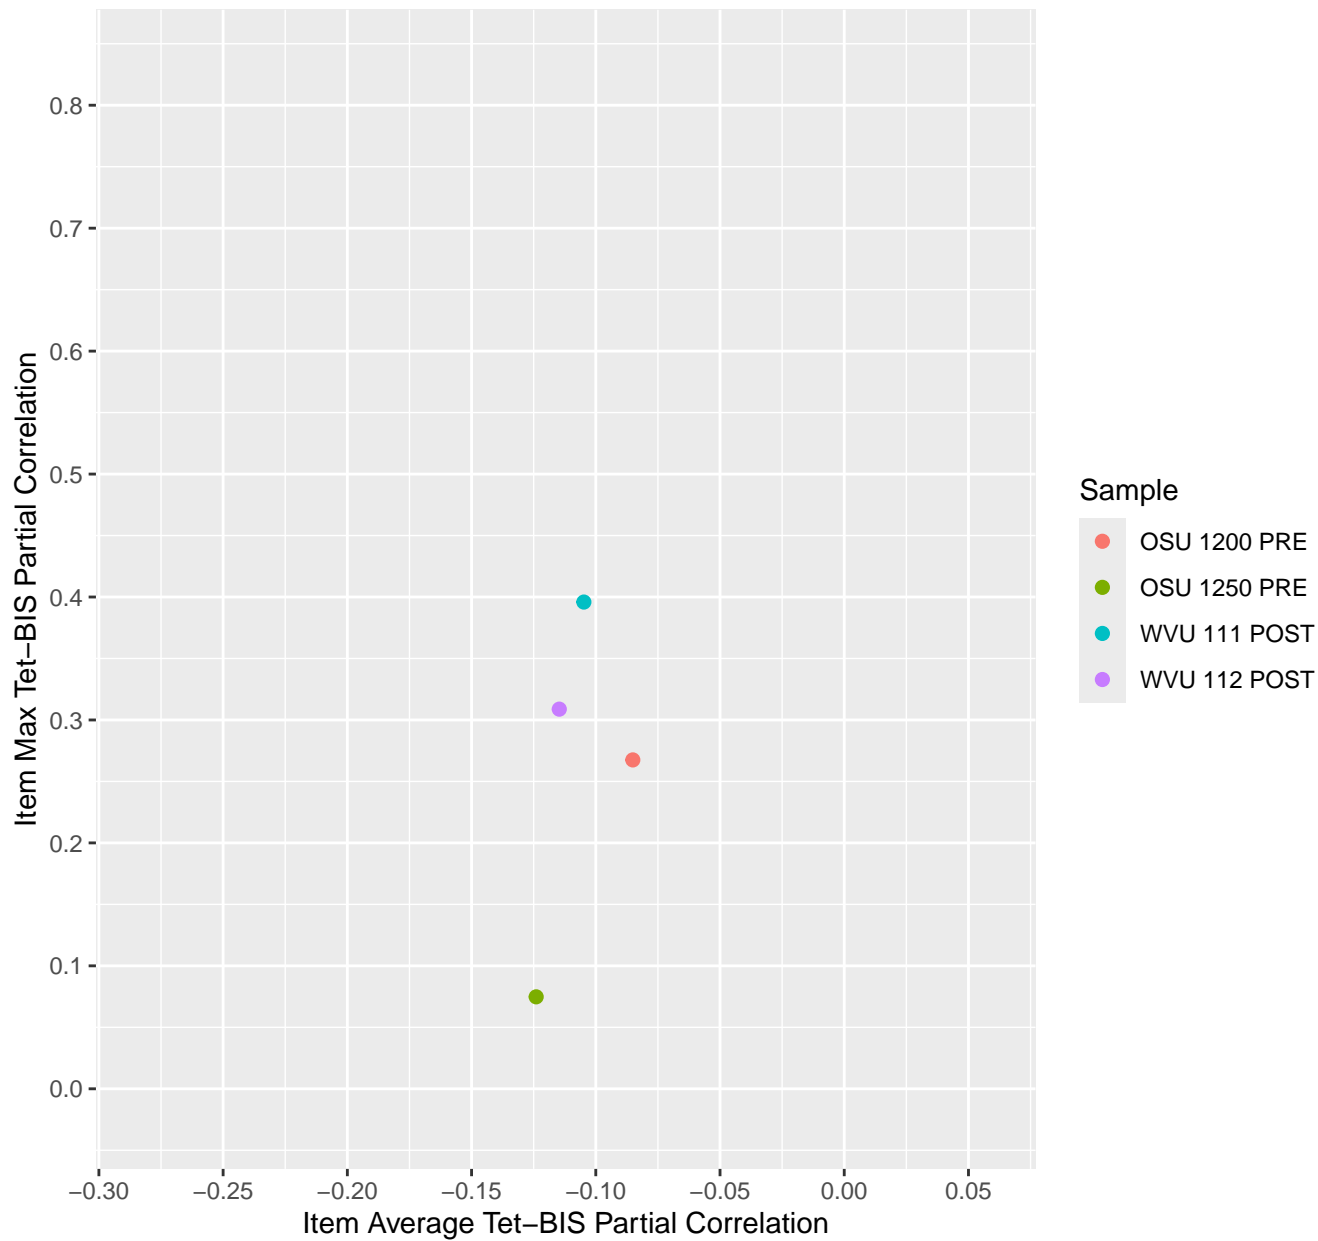

Item Average vs Max Tet-BIS Partial Correlation For KD1.50.V1