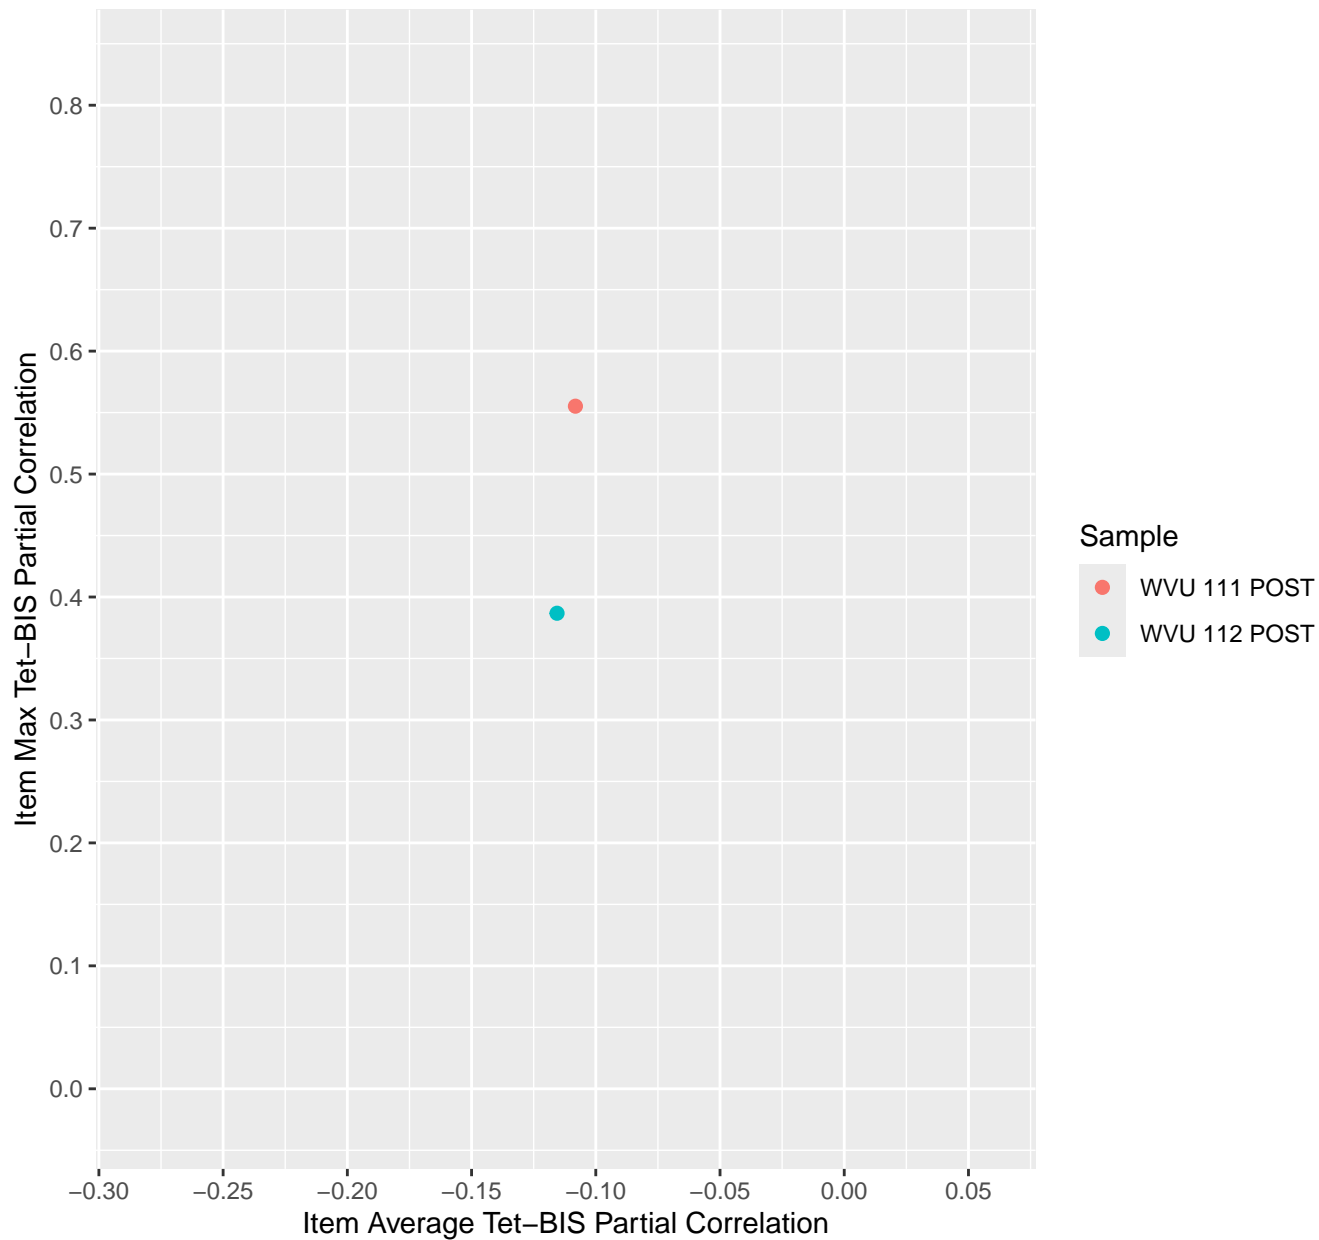

Item Average vs Max Tet-BIS Partial Correlation For KD1.43.V6EC