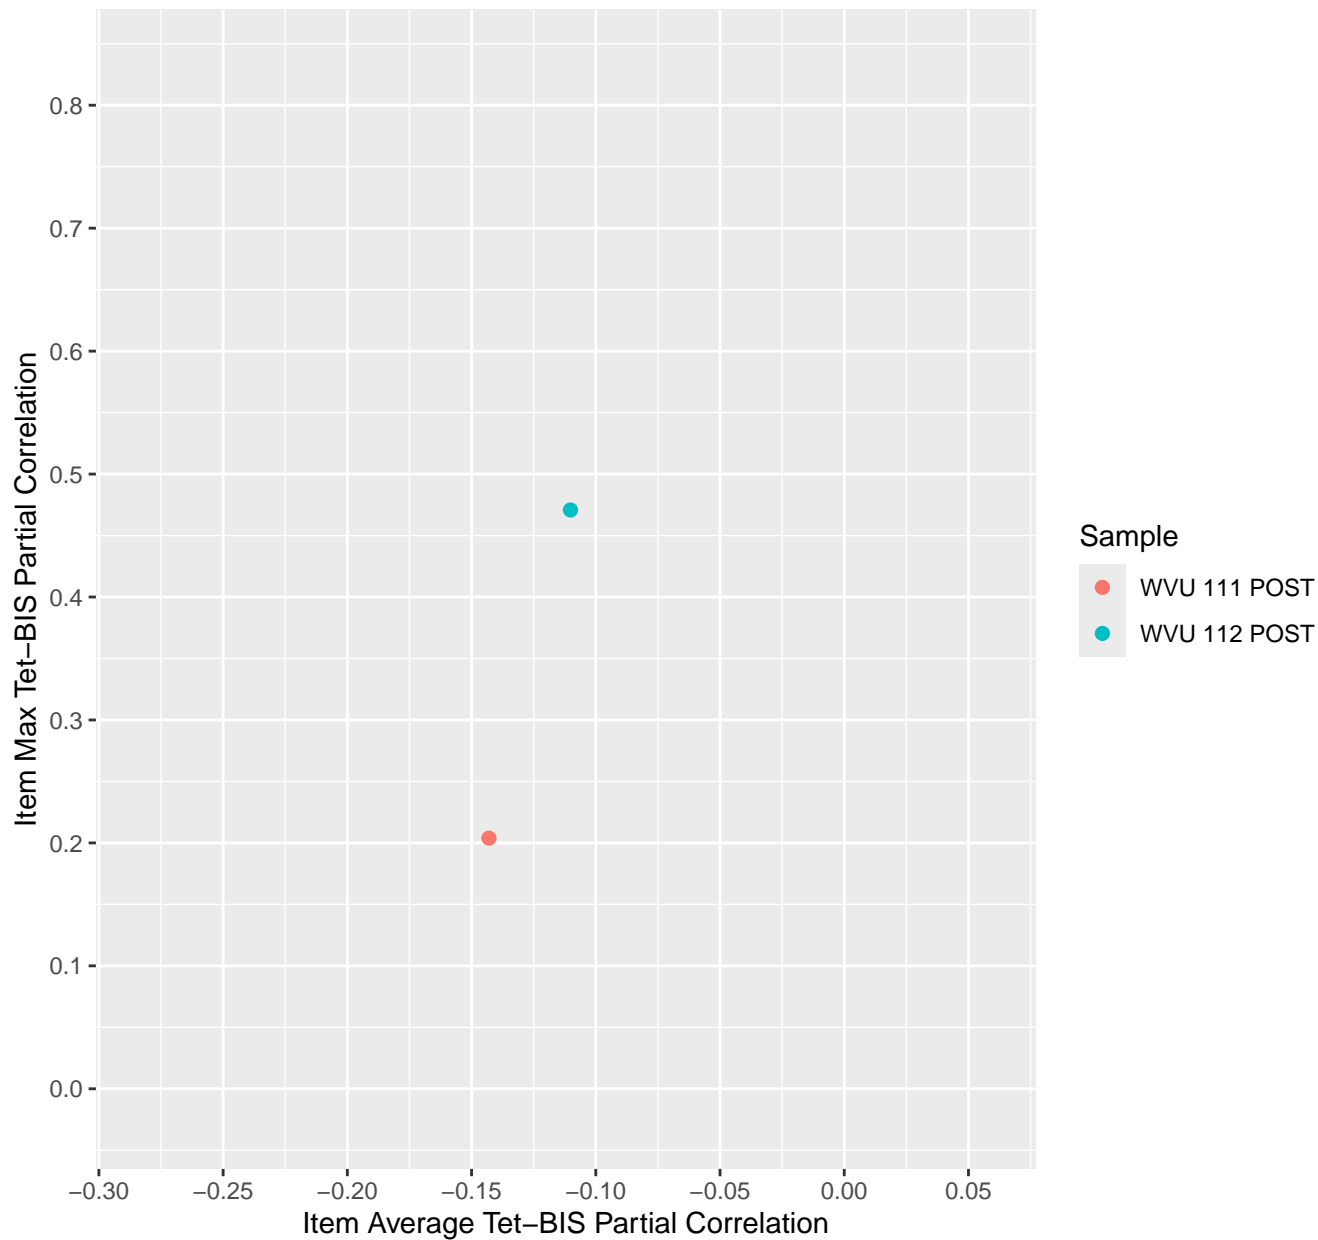

Item Average vs Max Tet-BIS Partial Correlation For KD1.17.V2EC