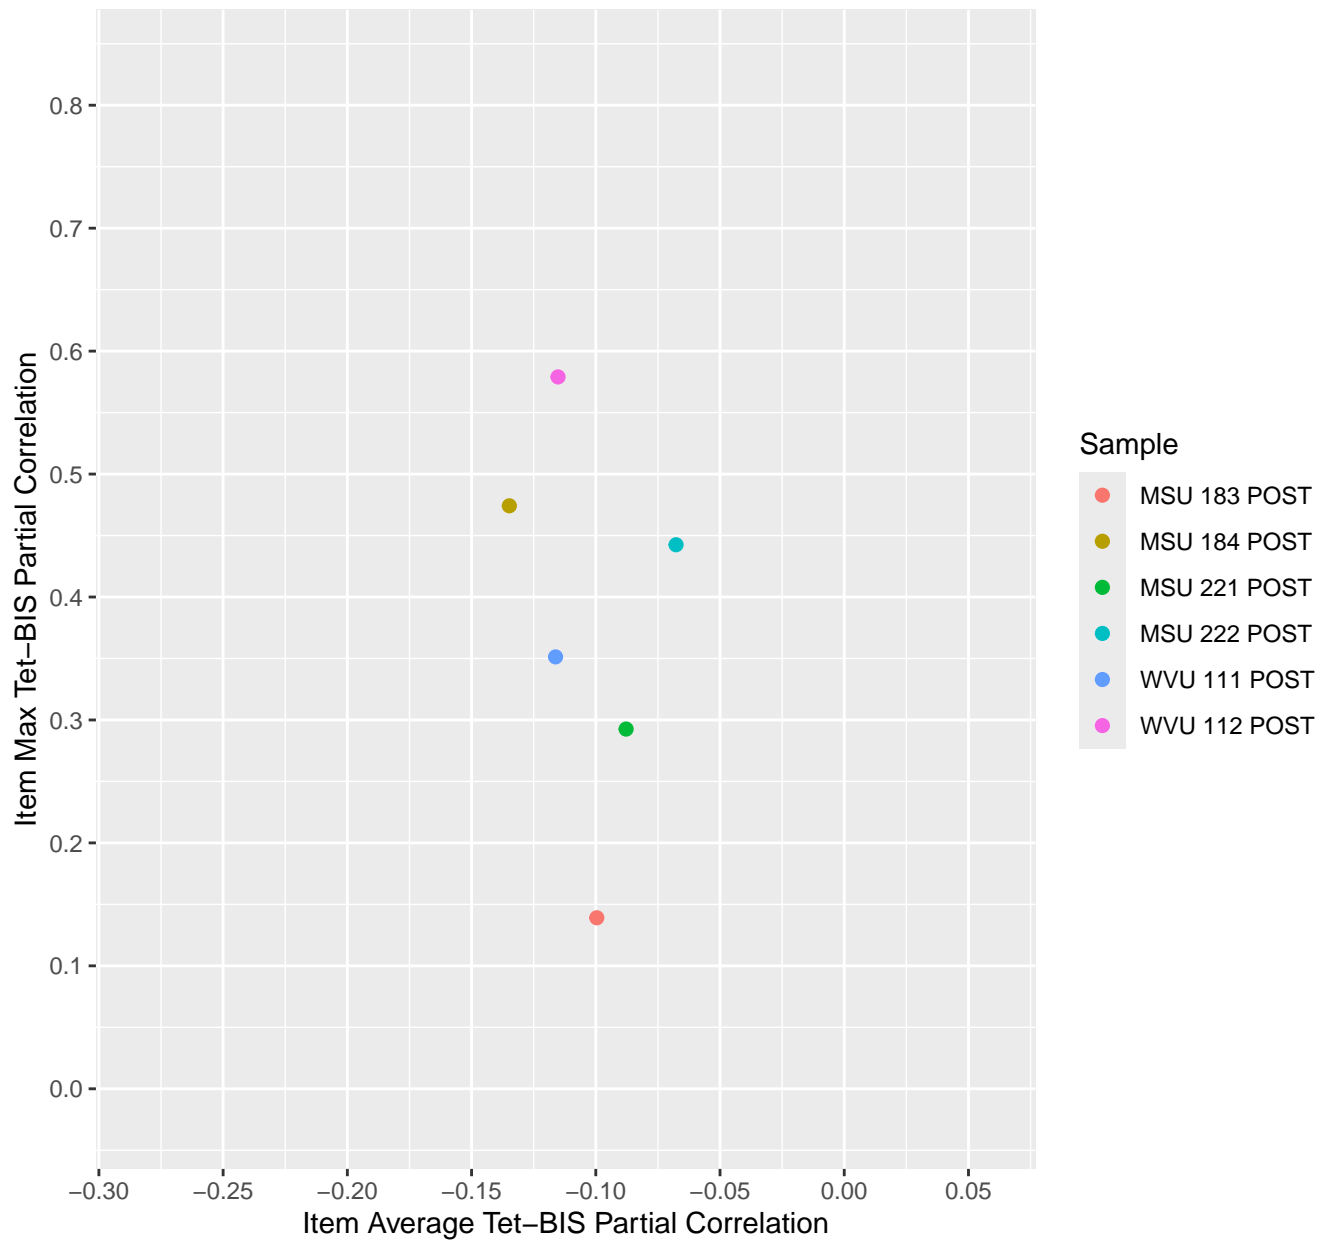

Item Average vs Max Tet-BIS Partial Correlation For KD1.28.V1