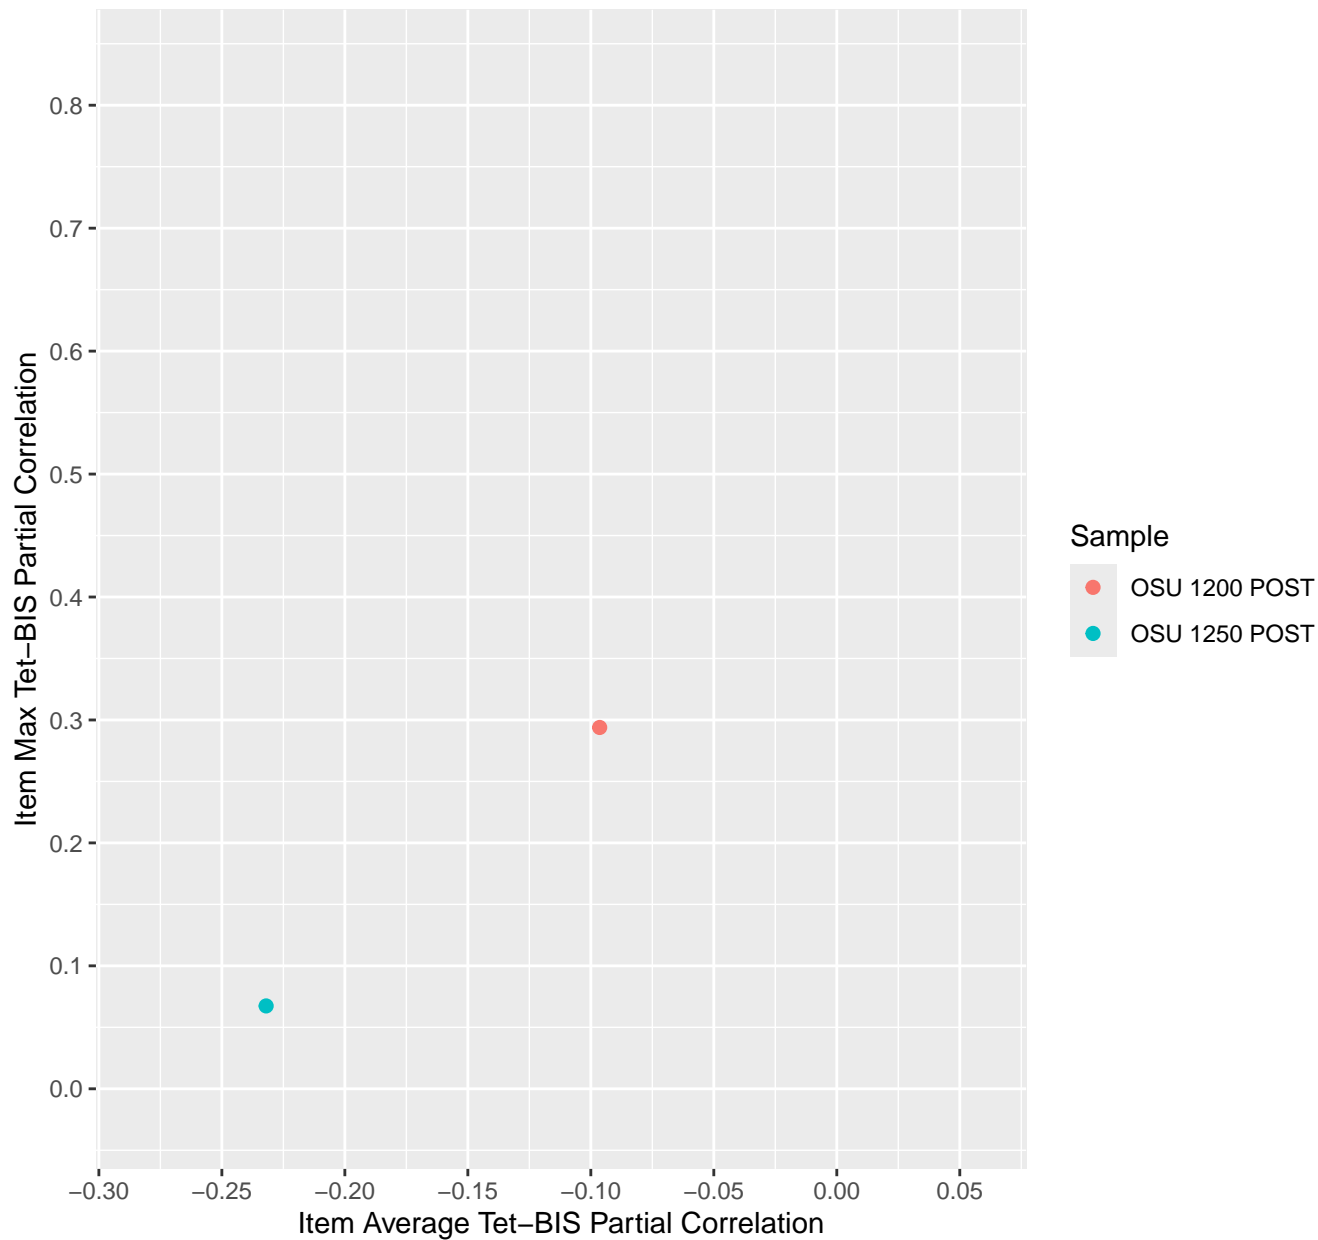

Item Average vs Max Tet-BIS Partial Correlation For KD1.16.V1

Item Average vs Max Tet-BIS Partial Correlation For KD1.17.V1

Item Average vs Max Tet-BIS Partial Correlation For KD1.17.V2EC

Item Average vs Max Tet-BIS Partial Correlation For KD1.17.V3AH