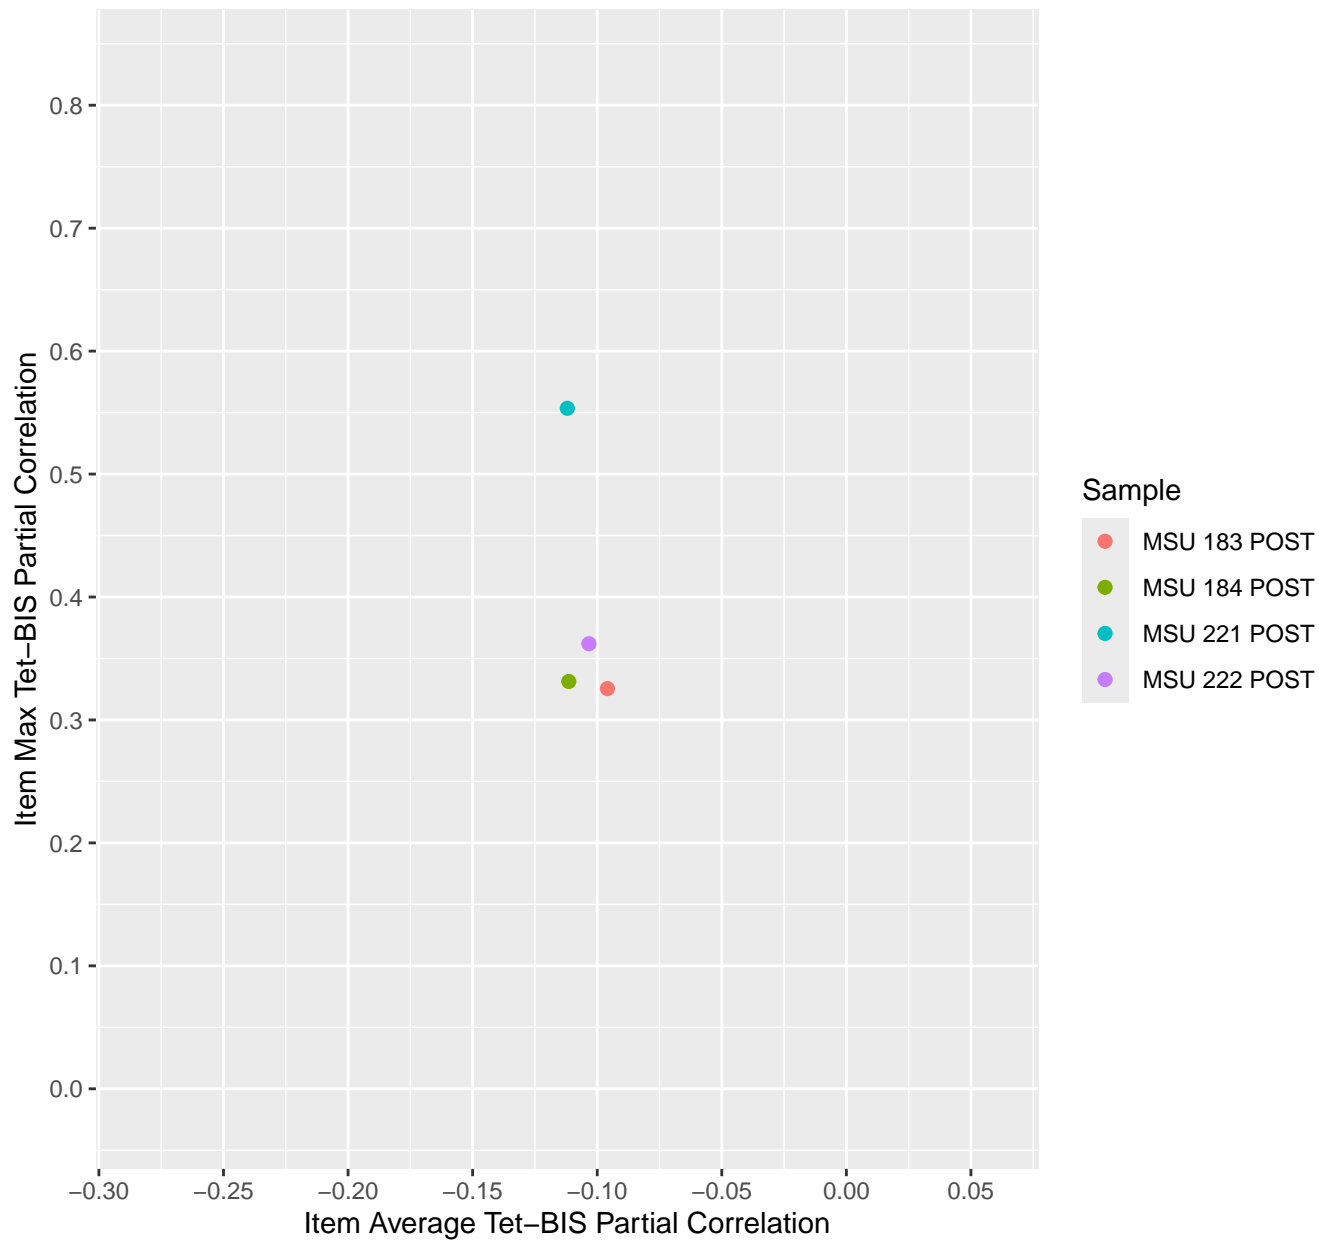

Item Average vs Max Tet-BIS Partial Correlation For KD1.43.V1