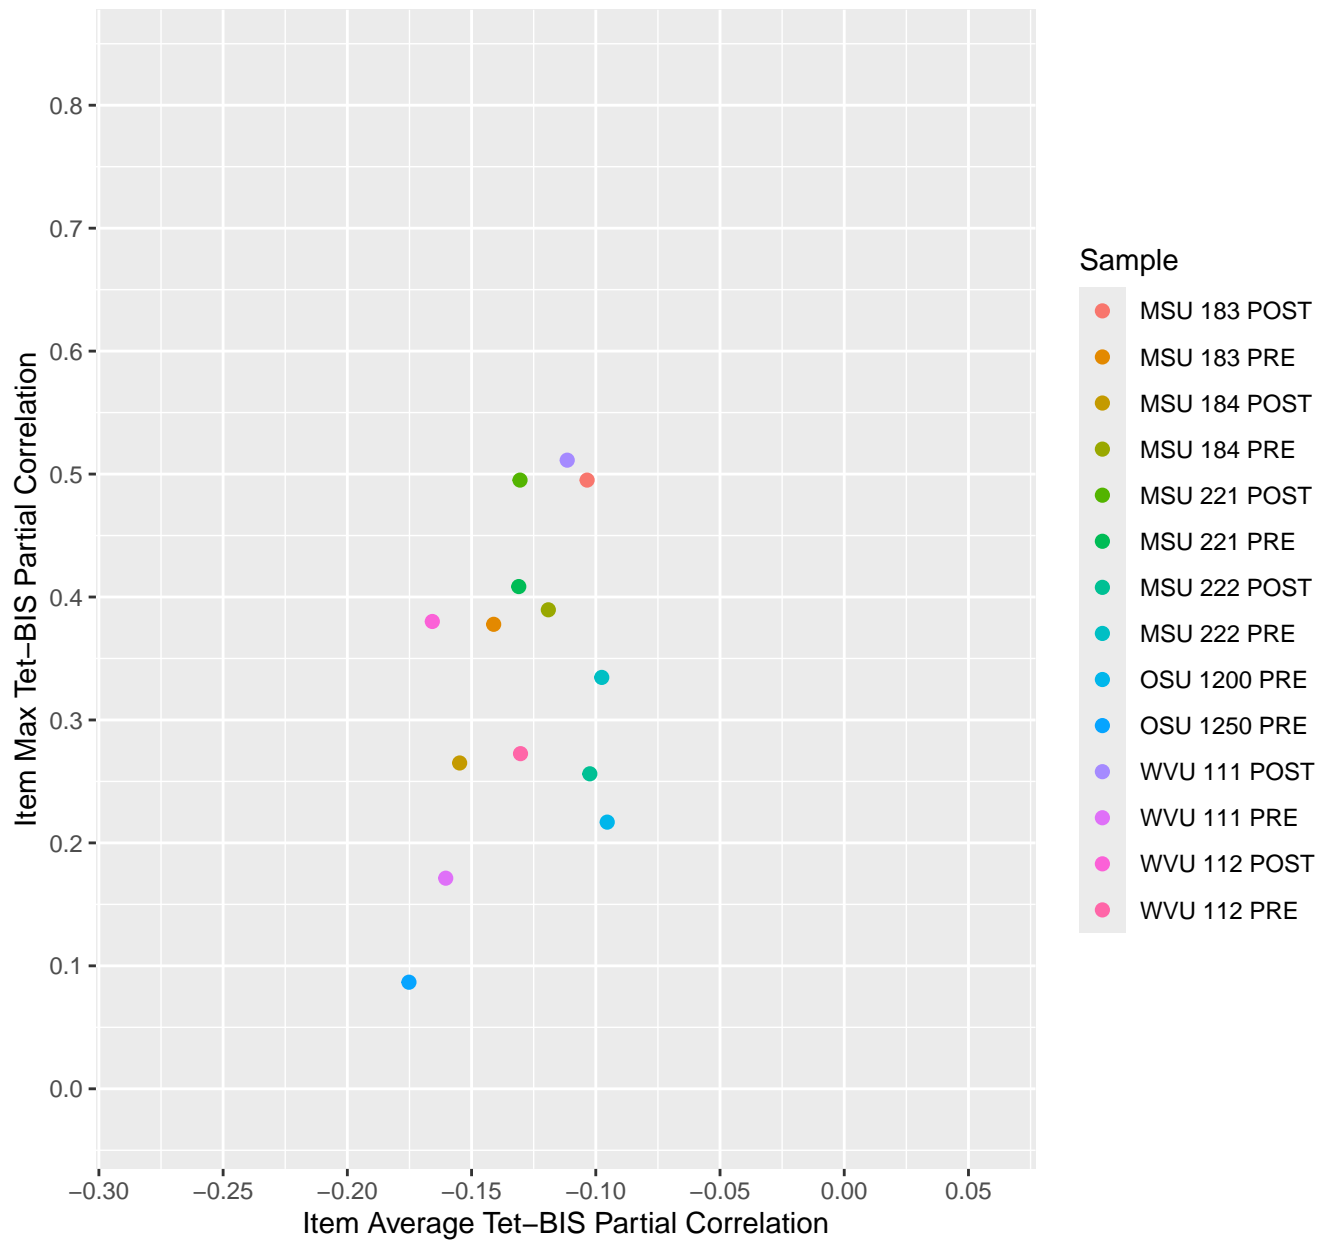

Item Average vs Max Tet-BIS Partial Correlation For KD1.14.V1

Item Average vs Max Tet-BIS Partial Correlation For KD1.14.V3

Item Average vs Max Tet-BIS Partial Correlation For KD1.15.V1

Item Average vs Max Tet-BIS Partial Correlation For KD1.15.V2EC

Item Average vs Max Tet-BIS Partial Correlation For KD1.16.V1

Item Average vs Max Tet-BIS Partial Correlation For KD1.17.V1

Item Average vs Max Tet-BIS Partial Correlation For KD1.17.V2EC

Item Average vs Max Tet-BIS Partial Correlation For KD1.17.V3AH