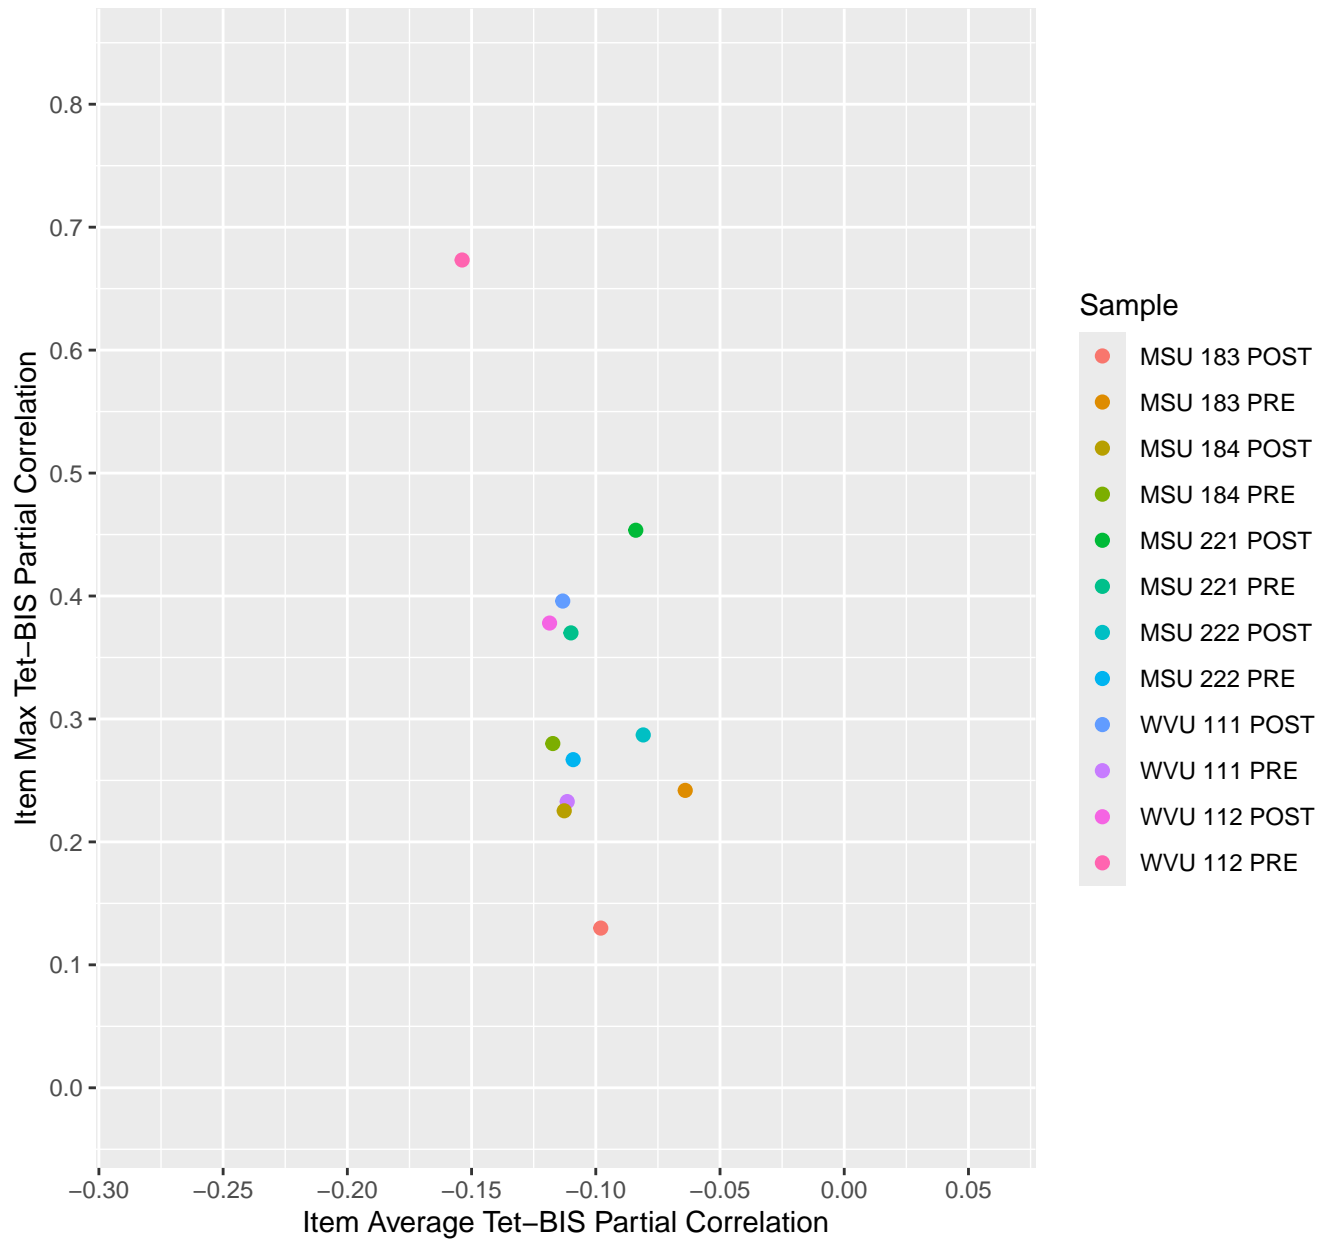

Item Average vs Max Tet-BIS Partial Correlation For KD1.16.V1

Item Average vs Max Tet-BIS Partial Correlation For KD1.17.V1

Item Average vs Max Tet-BIS Partial Correlation For KD1.17.V2EC

Item Average vs Max Tet-BIS Partial Correlation For KD1.17.V3AH

Item Average vs Max Tet-BIS Partial Correlation For KD1.18.V1

Item Average vs Max Tet-BIS Partial Correlation For KD1.18.V3

Item Average vs Max Tet-BIS Partial Correlation For KD1.19.V1

Item Average vs Max Tet-BIS Partial Correlation For KD1.19.V3