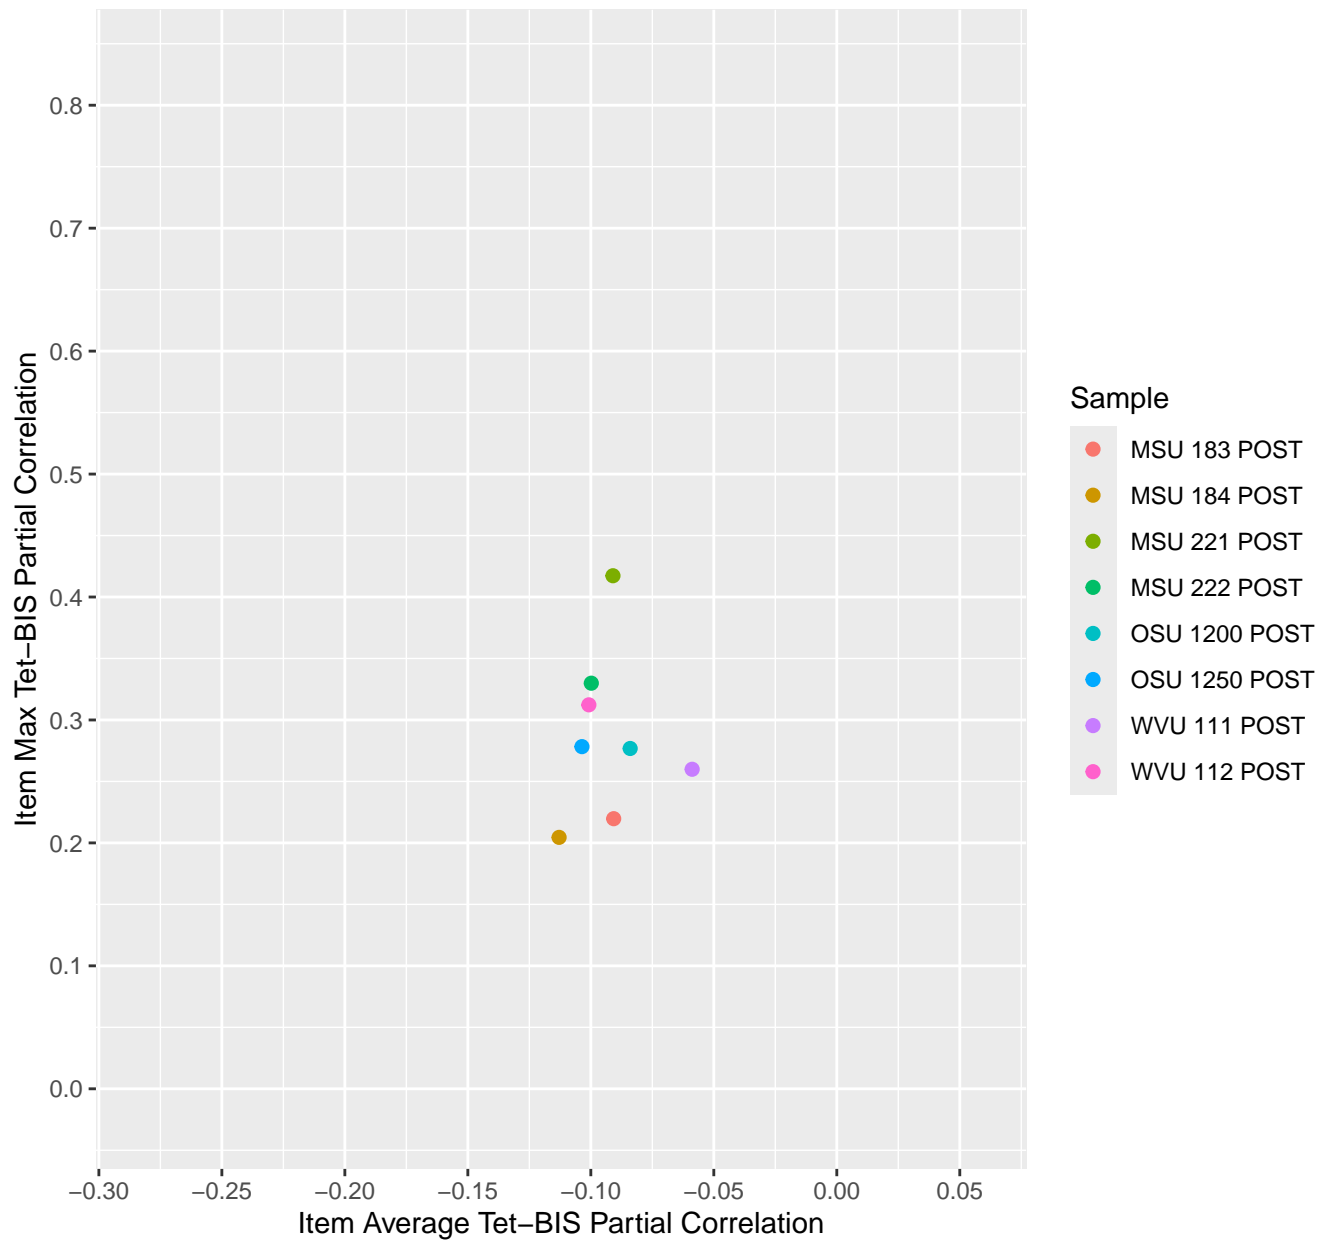

Item Average vs Max Tet-BIS Partial Correlation For KD1.37.V1