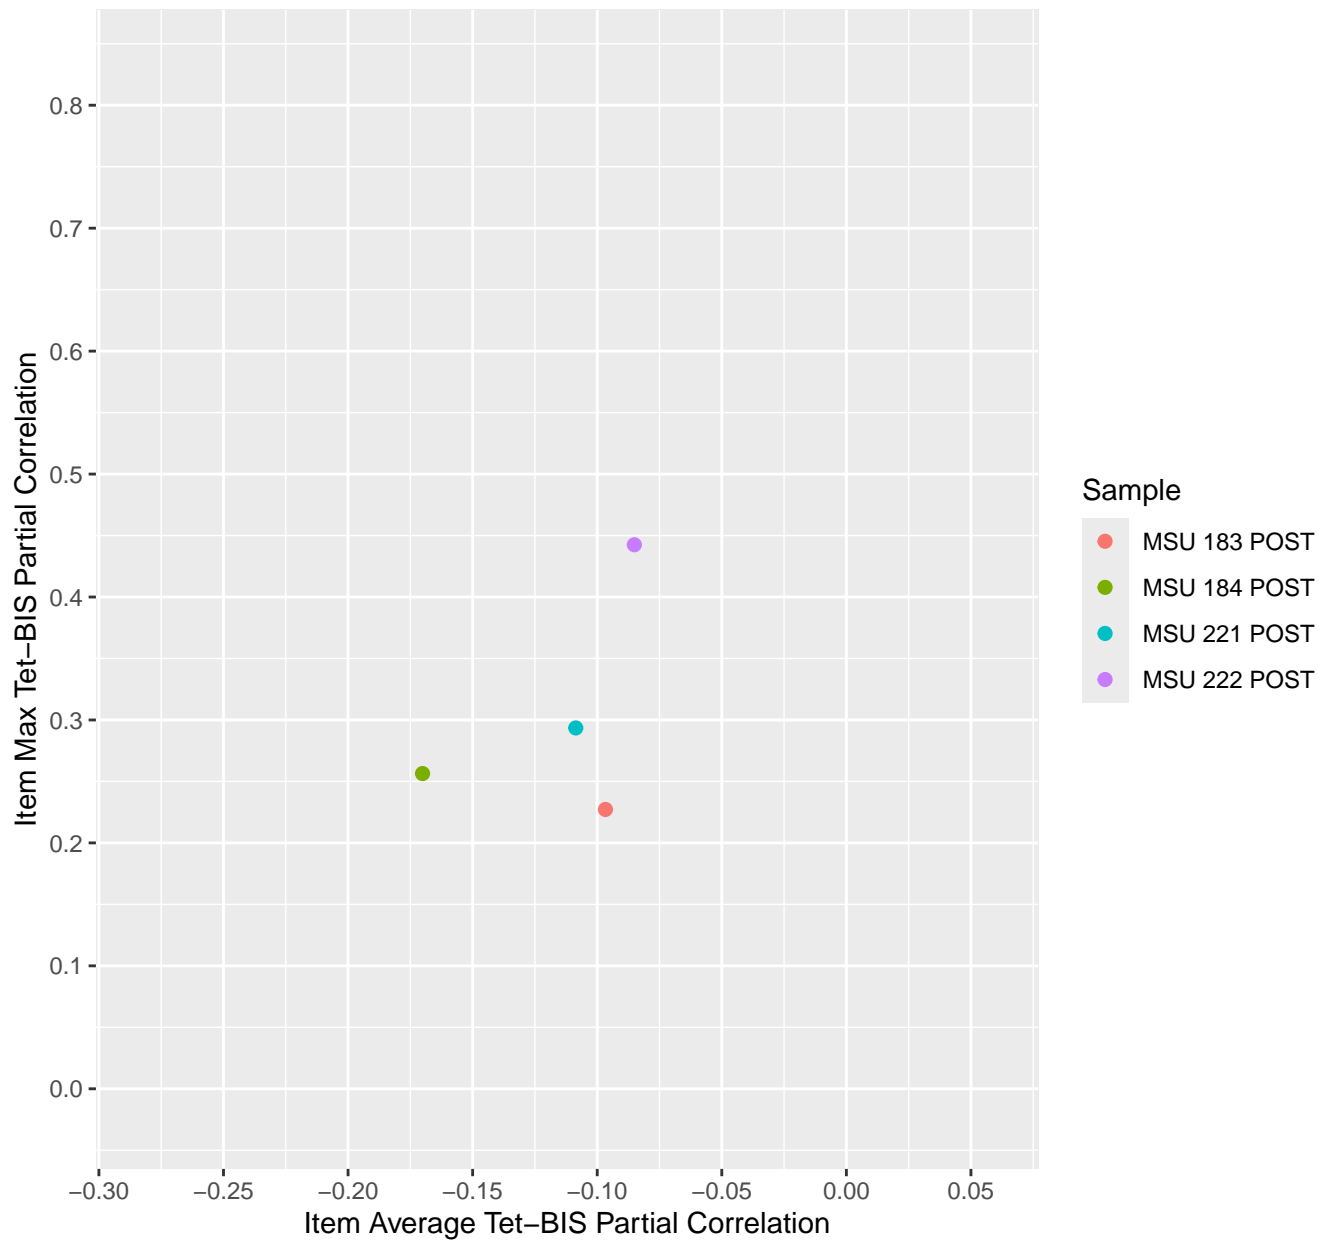

Item Average vs Max Tet-BIS Partial Correlation For KD1.38.V1