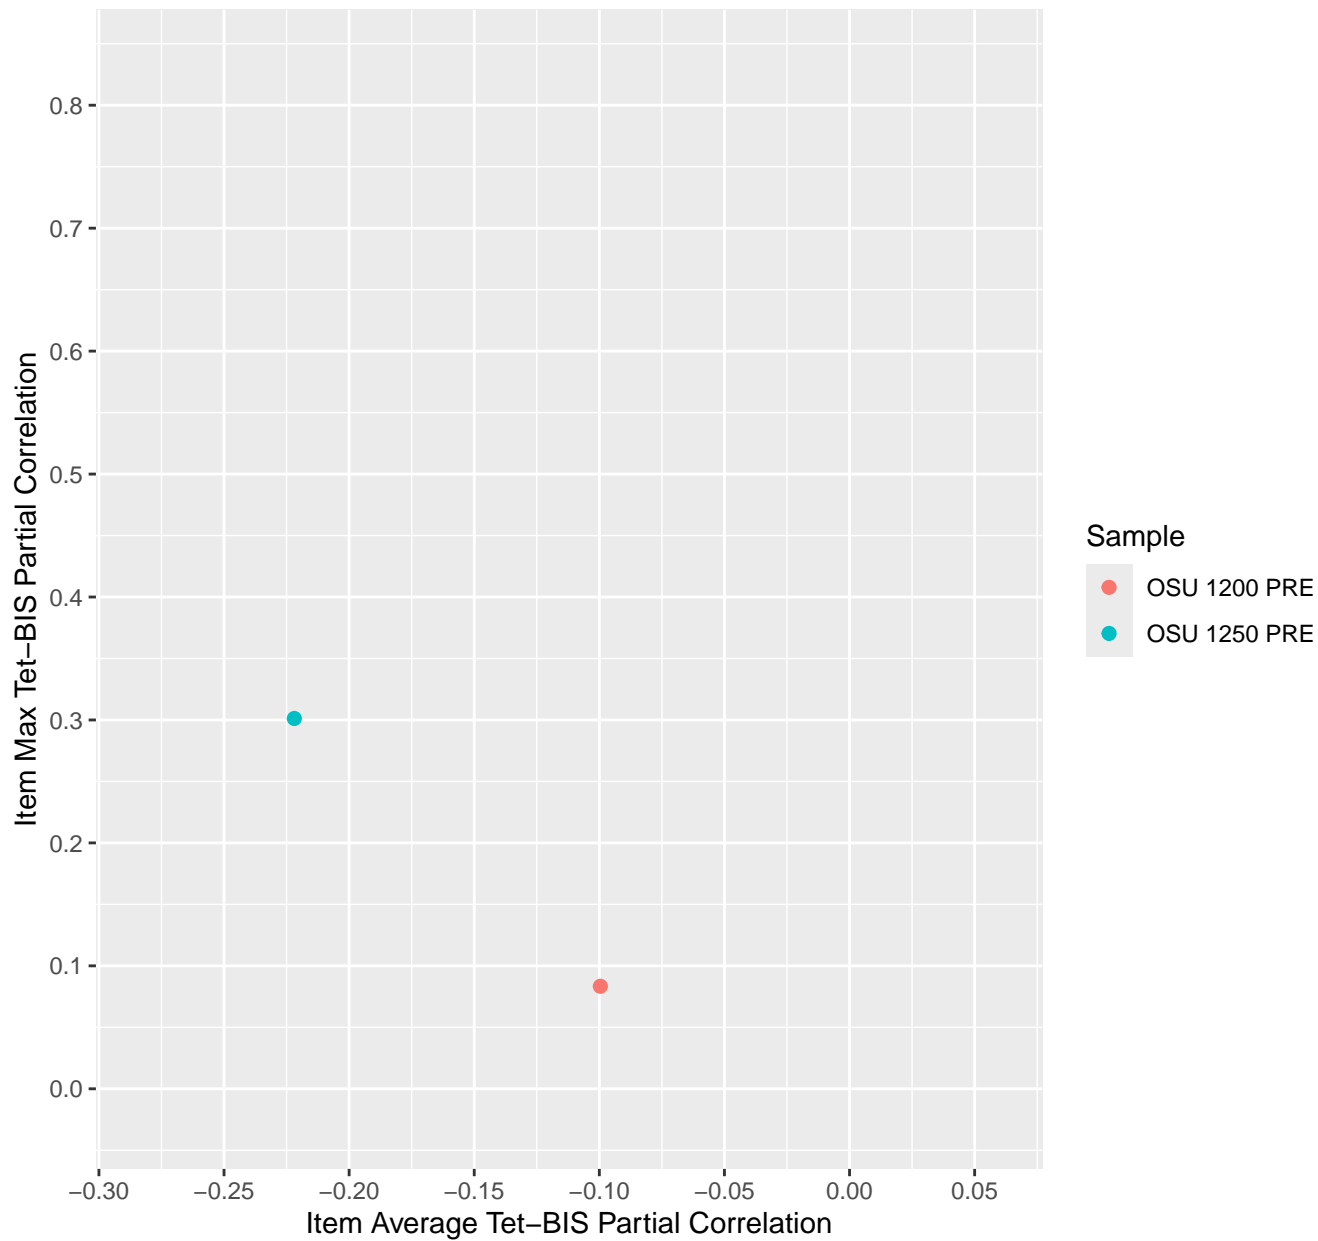

Item Average vs Max Tet-BIS Partial Correlation For KD1.8.V3