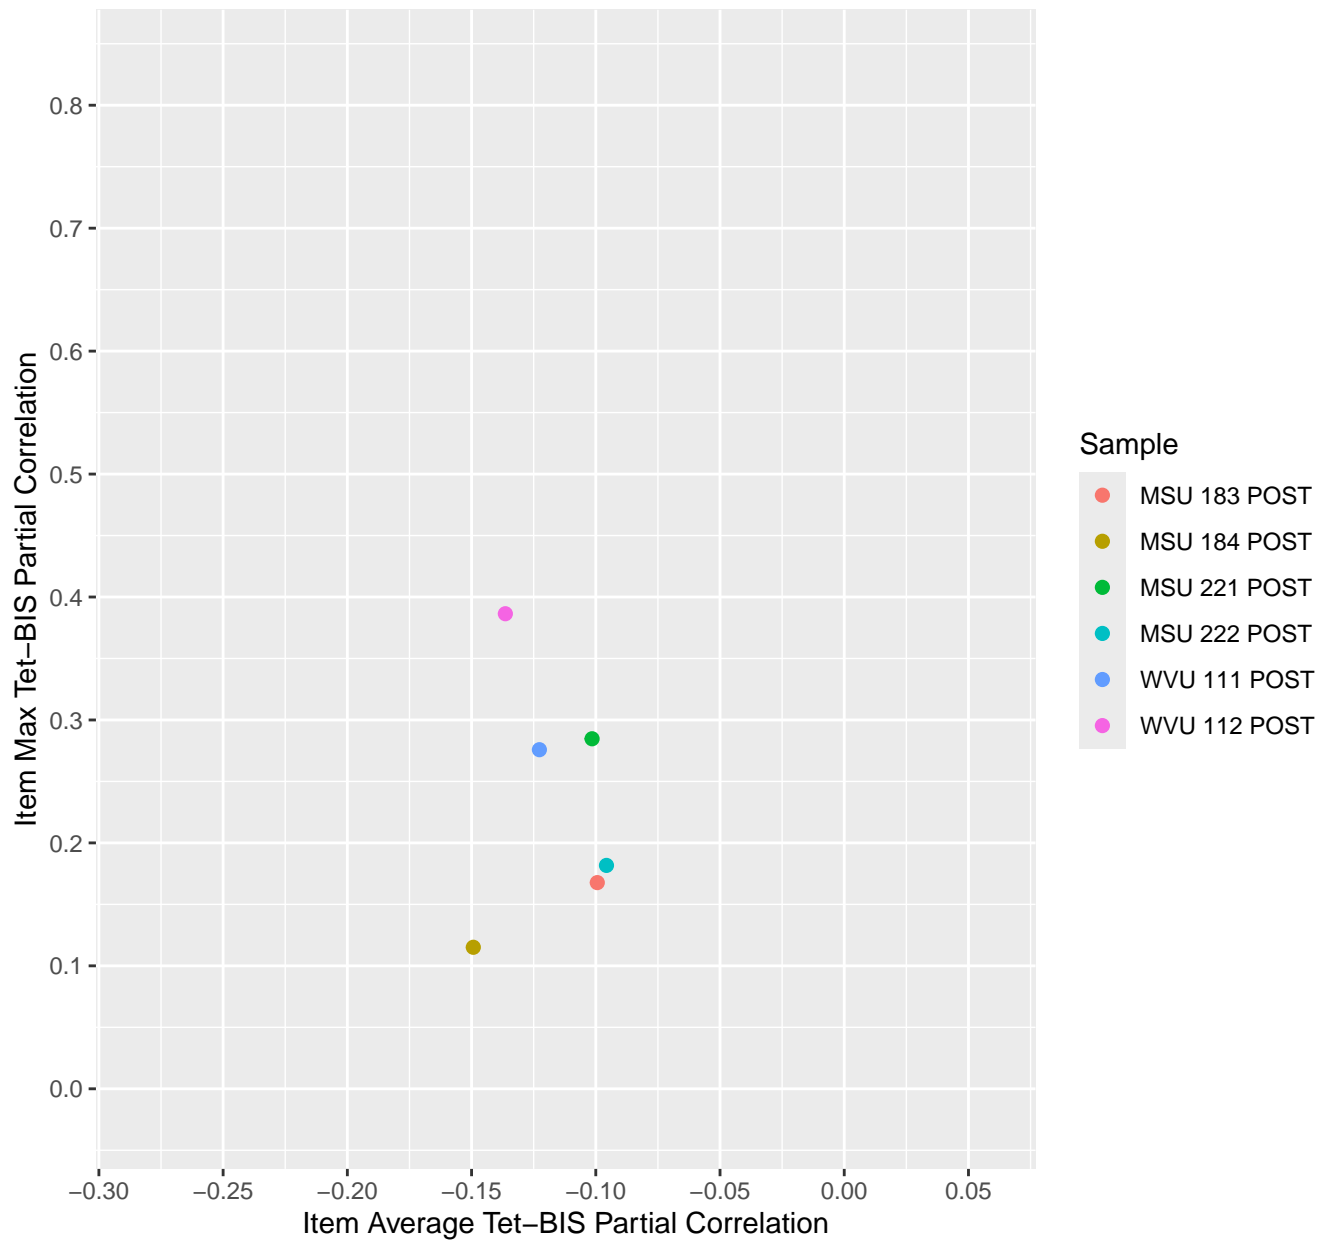

Item Average vs Max Tet-BIS Partial Correlation For KD1.20.V2EC