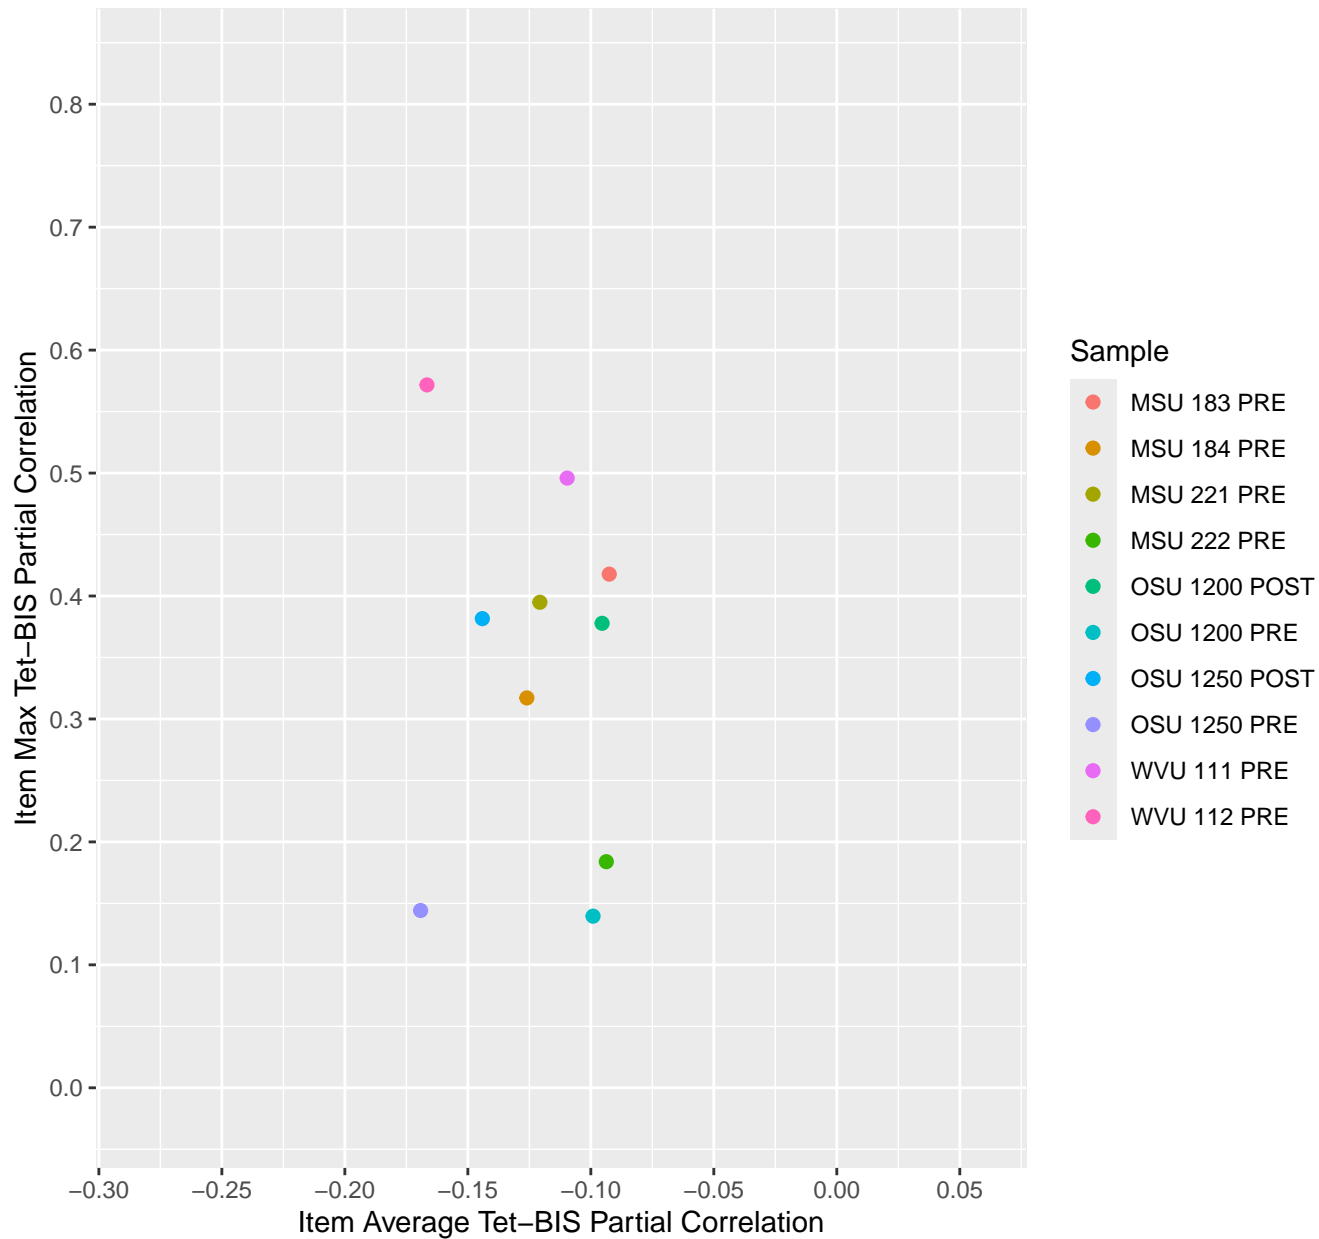

Item Average vs Max Tet-BIS Partial Correlation
For KD1.20.V1