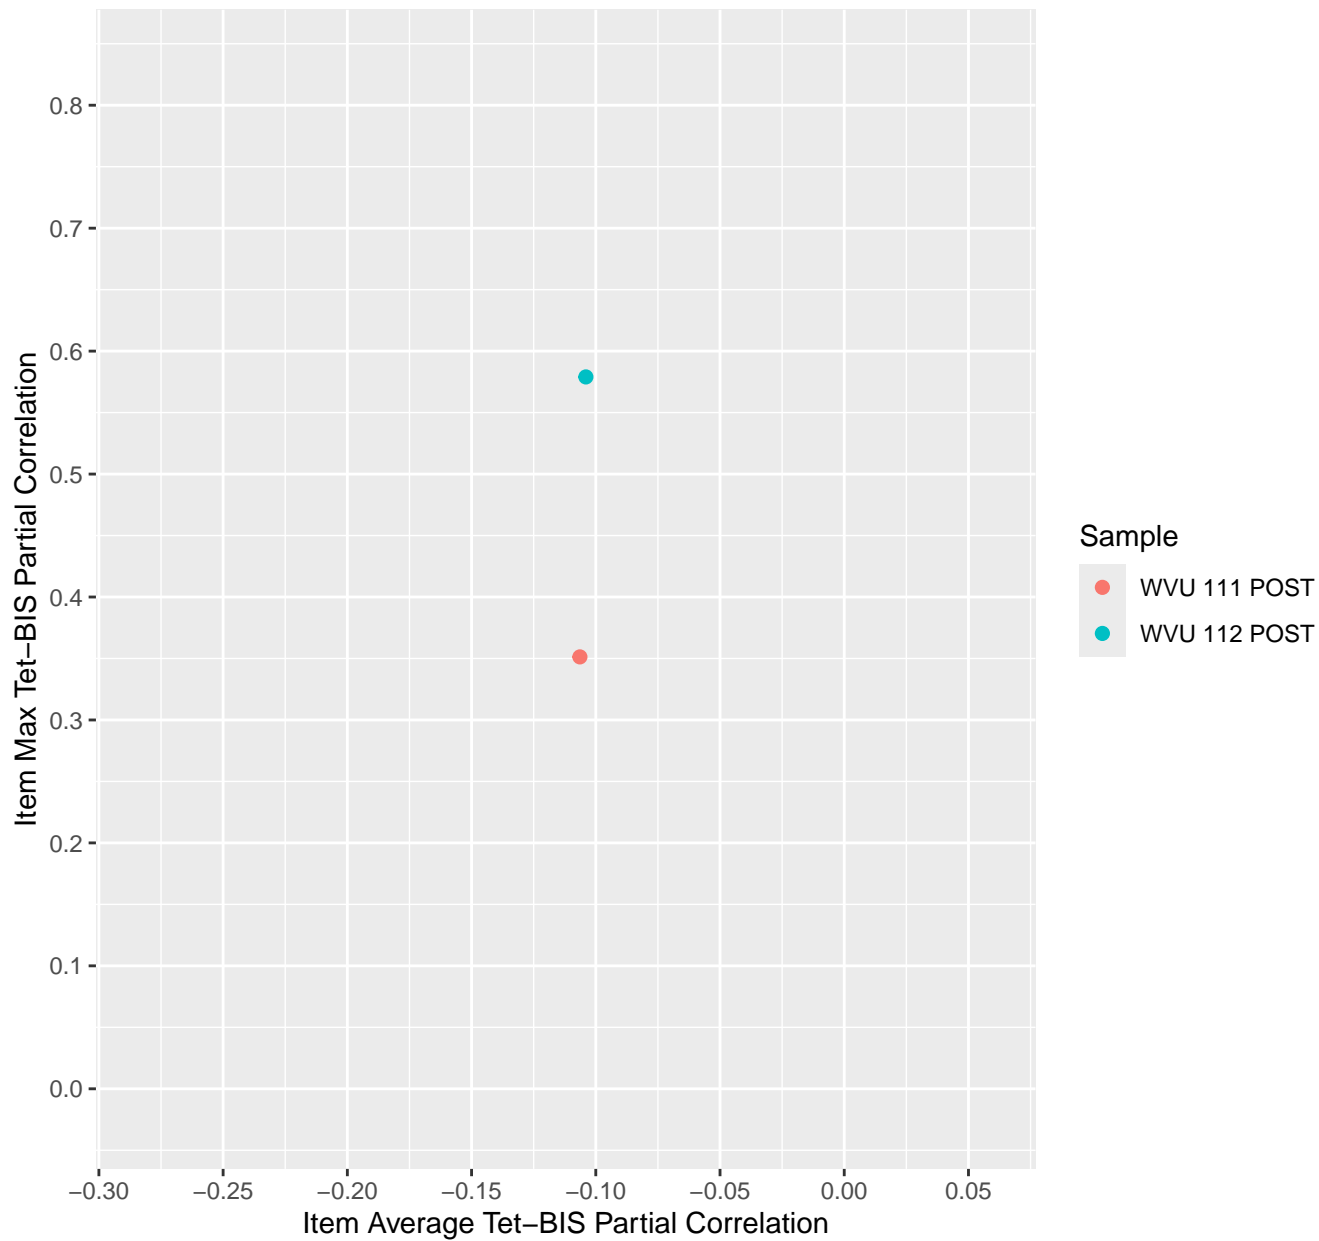

Item Average vs Max Tet-BIS Partial Correlation
For KD1.20.V1

Item Average vs Max Tet-BIS Partial Correlation For KD1.20.V2EC

Item Average vs Max Tet-BIS Partial Correlation For KD1.21.V1

Item Average vs Max Tet-BIS Partial Correlation For KD1.21.V2