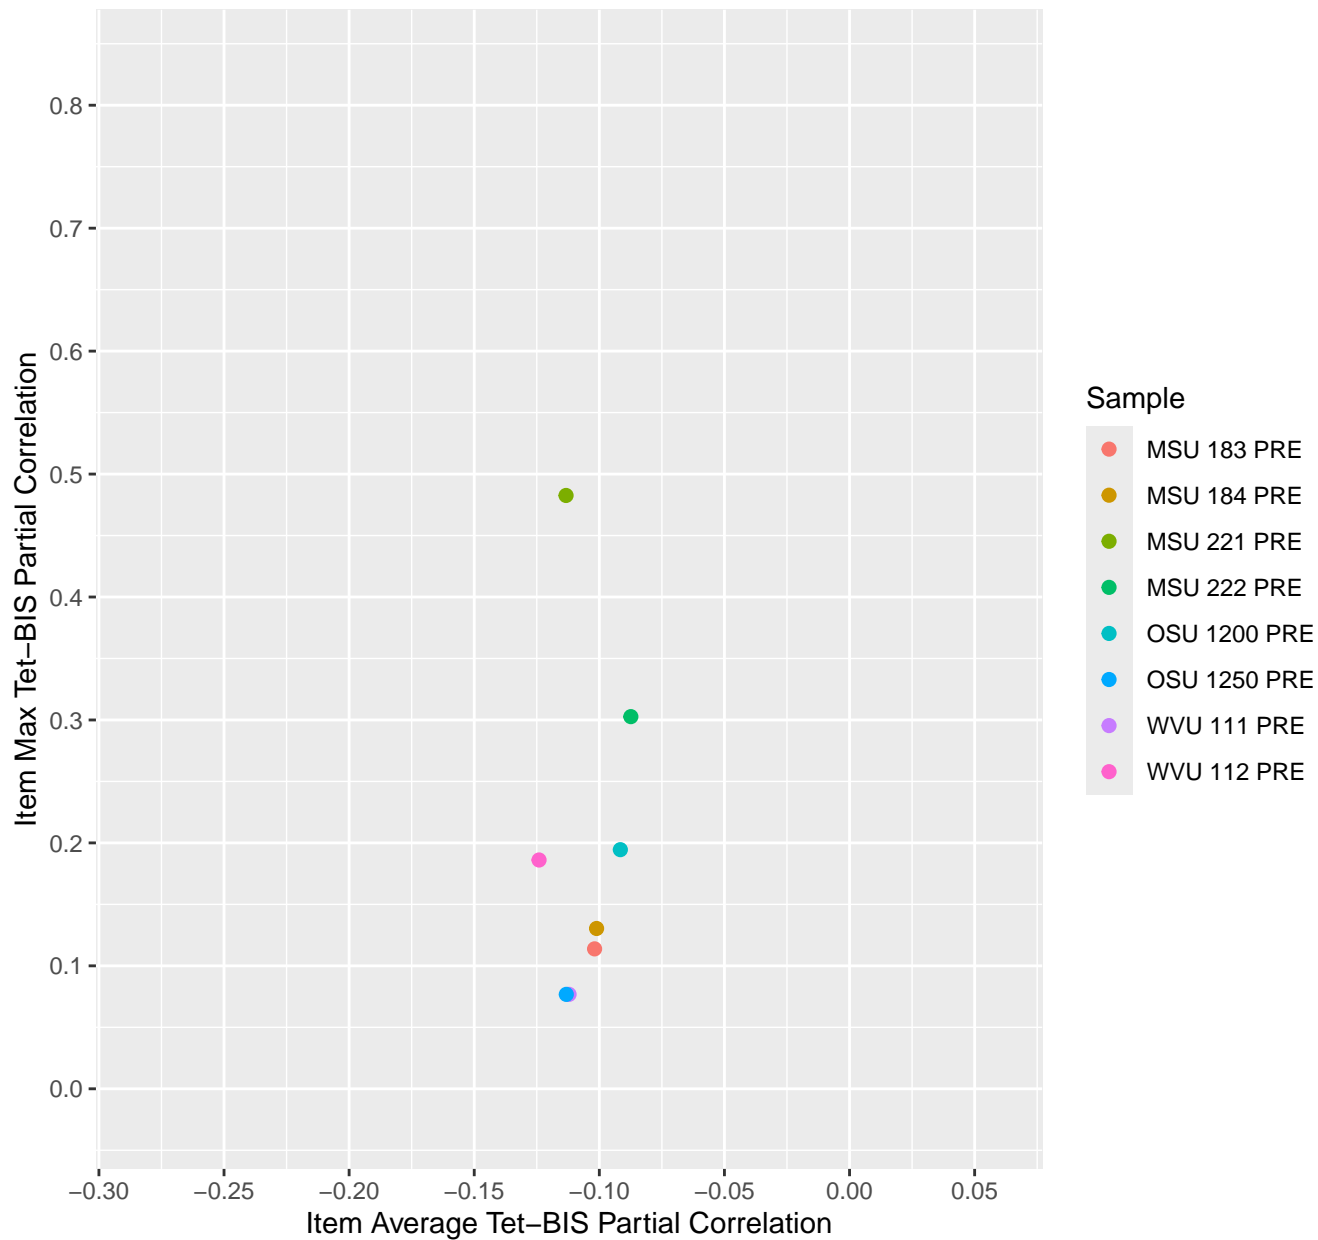

Item Average vs Max Tet-BIS Partial Correlation For KD1.22.V1