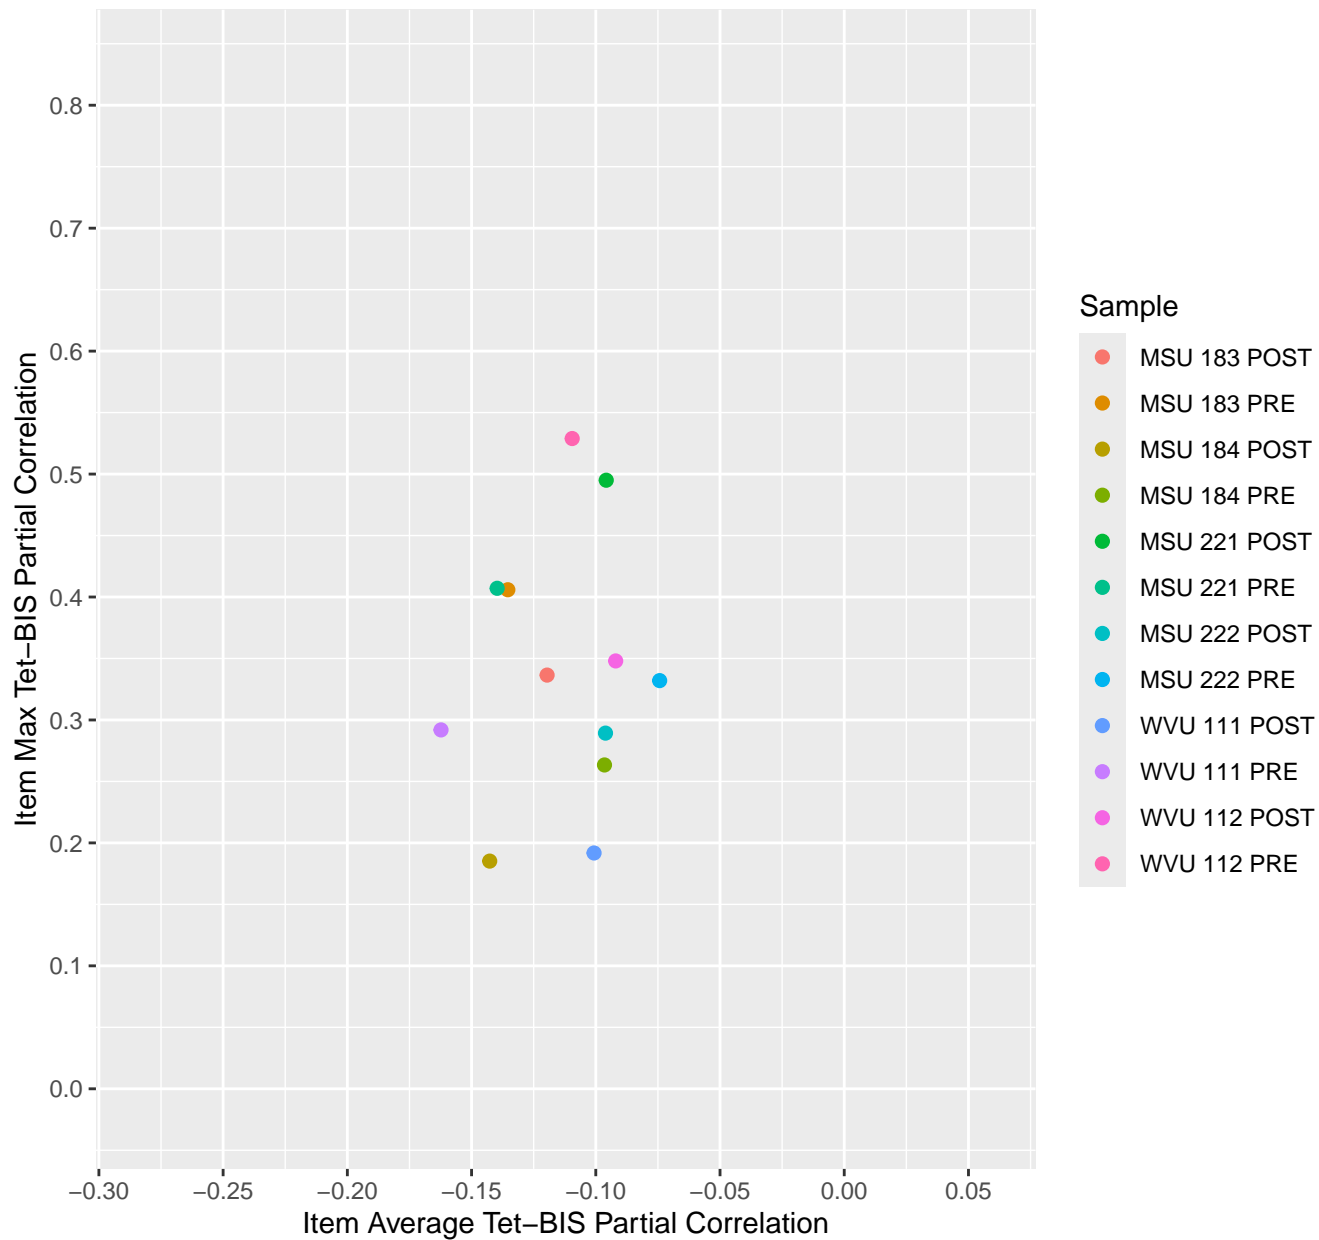

Item Average vs Max Tet-BIS Partial Correlation For KD1.22.V1

Item Average vs Max Tet-BIS Partial Correlation For KD1.22.V2EC

Item Average vs Max Tet-BIS Partial Correlation For KD1.23.V2

Item Average vs Max Tet-BIS Partial Correlation For KD1.24.V1