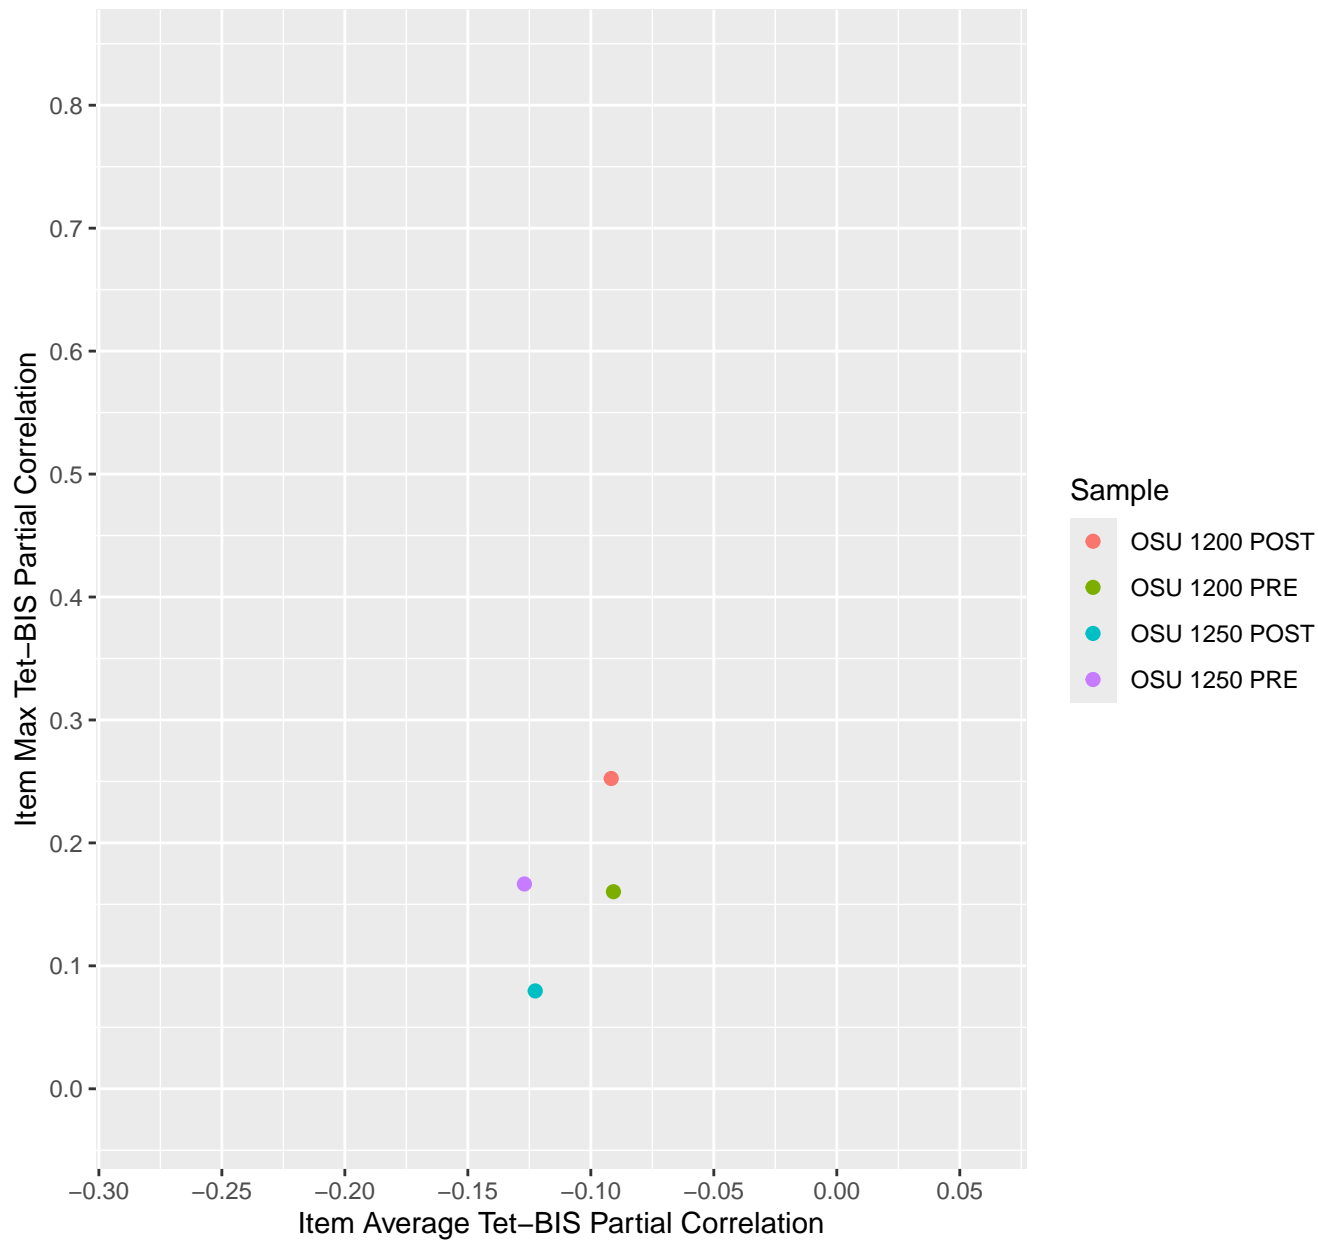

Item Average vs Max Tet-BIS Partial Correlation For KD1.18.V3