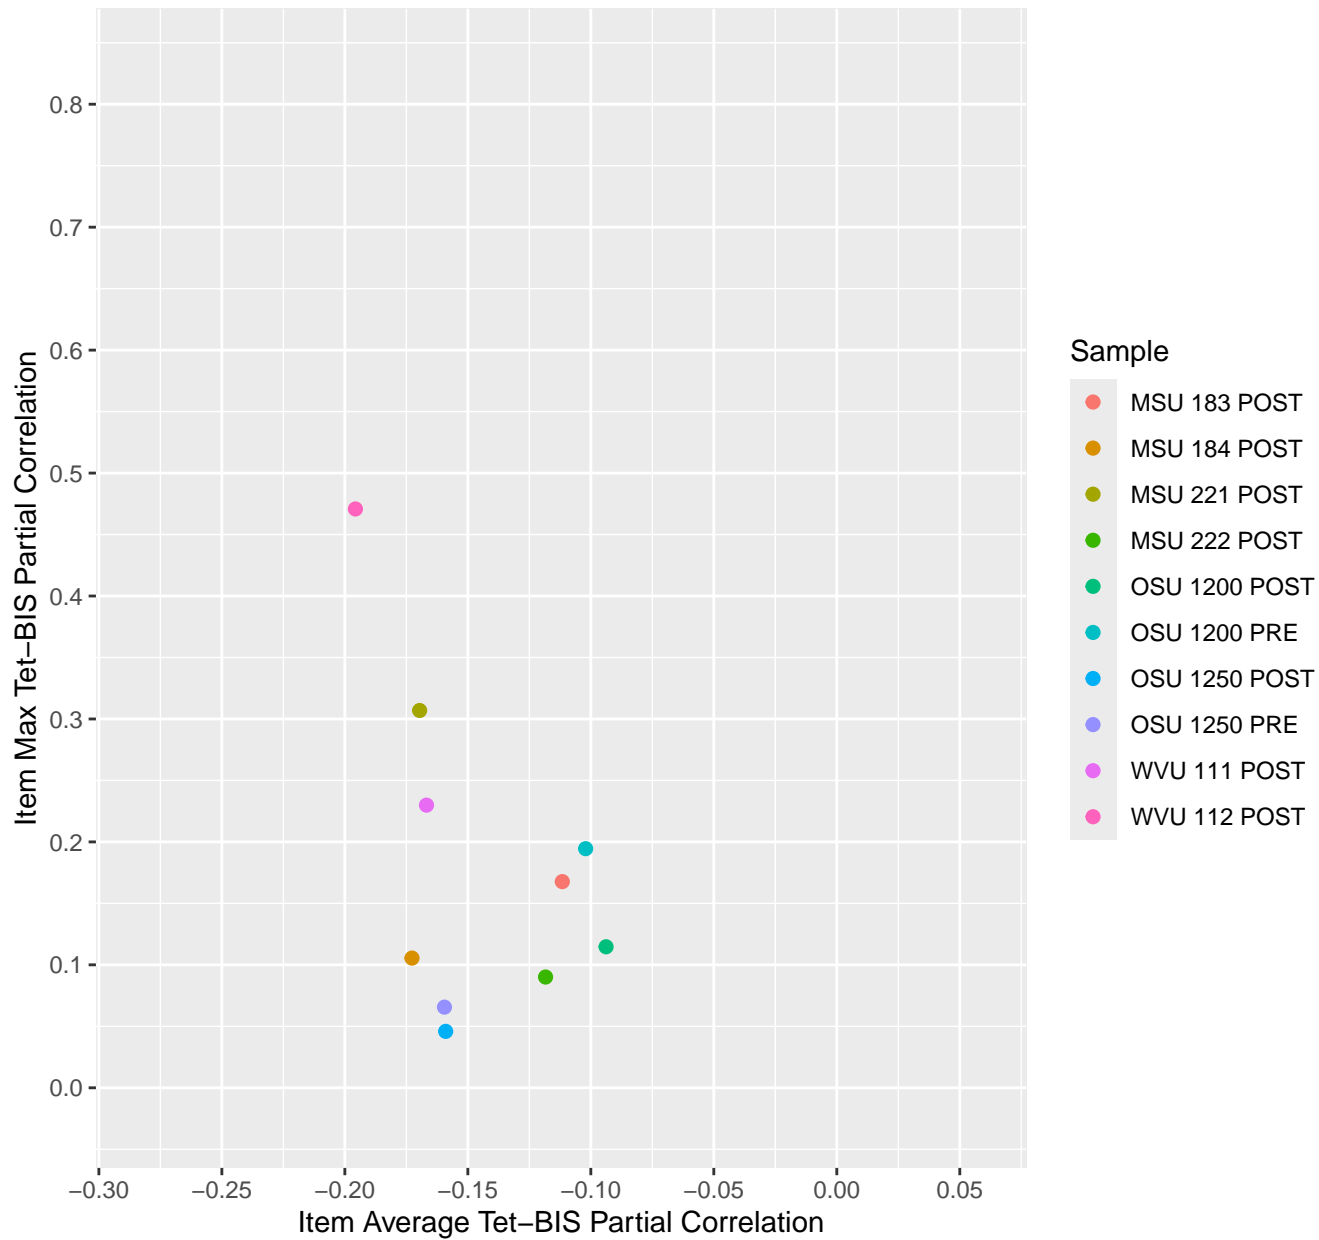

Item Average vs Max Tet-BIS Partial Correlation For KD1.23.V2