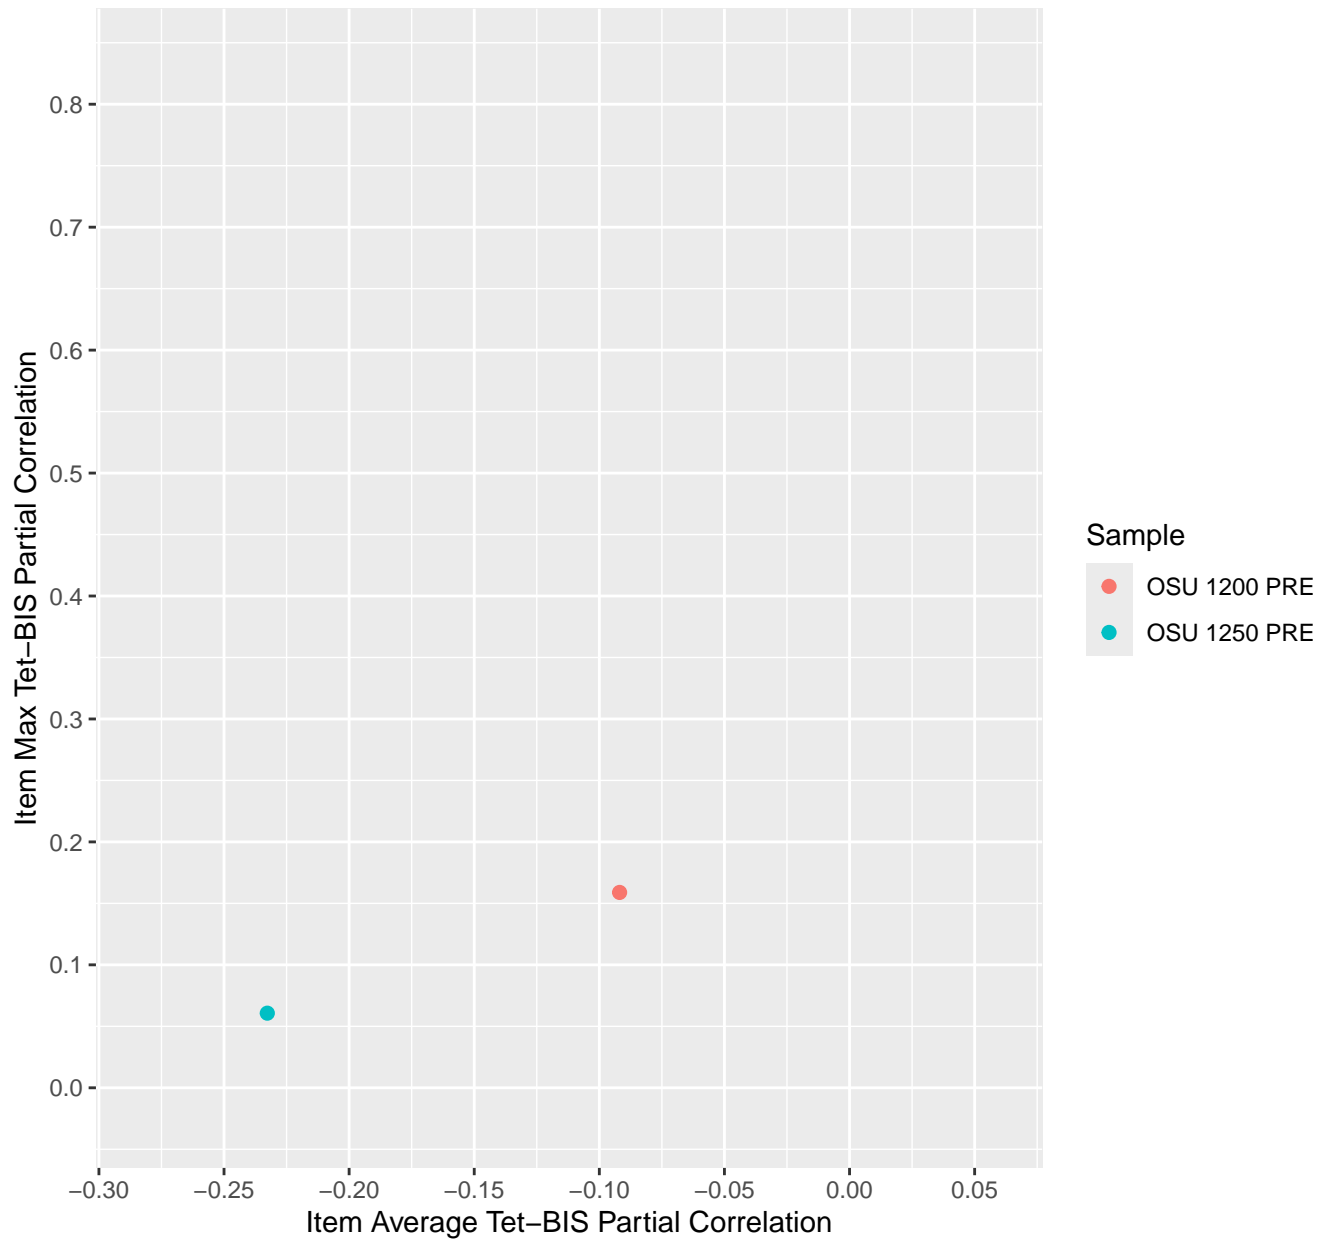

Item Average vs Max Tet-BIS Partial Correlation For KD1.25.V1

Item Average vs Max Tet-BIS Partial Correlation For KD1.26.V1

Item Average vs Max Tet-BIS Partial Correlation For KD1.27.V1

Item Average vs Max Tet-BIS Partial Correlation For KD1.27.V2