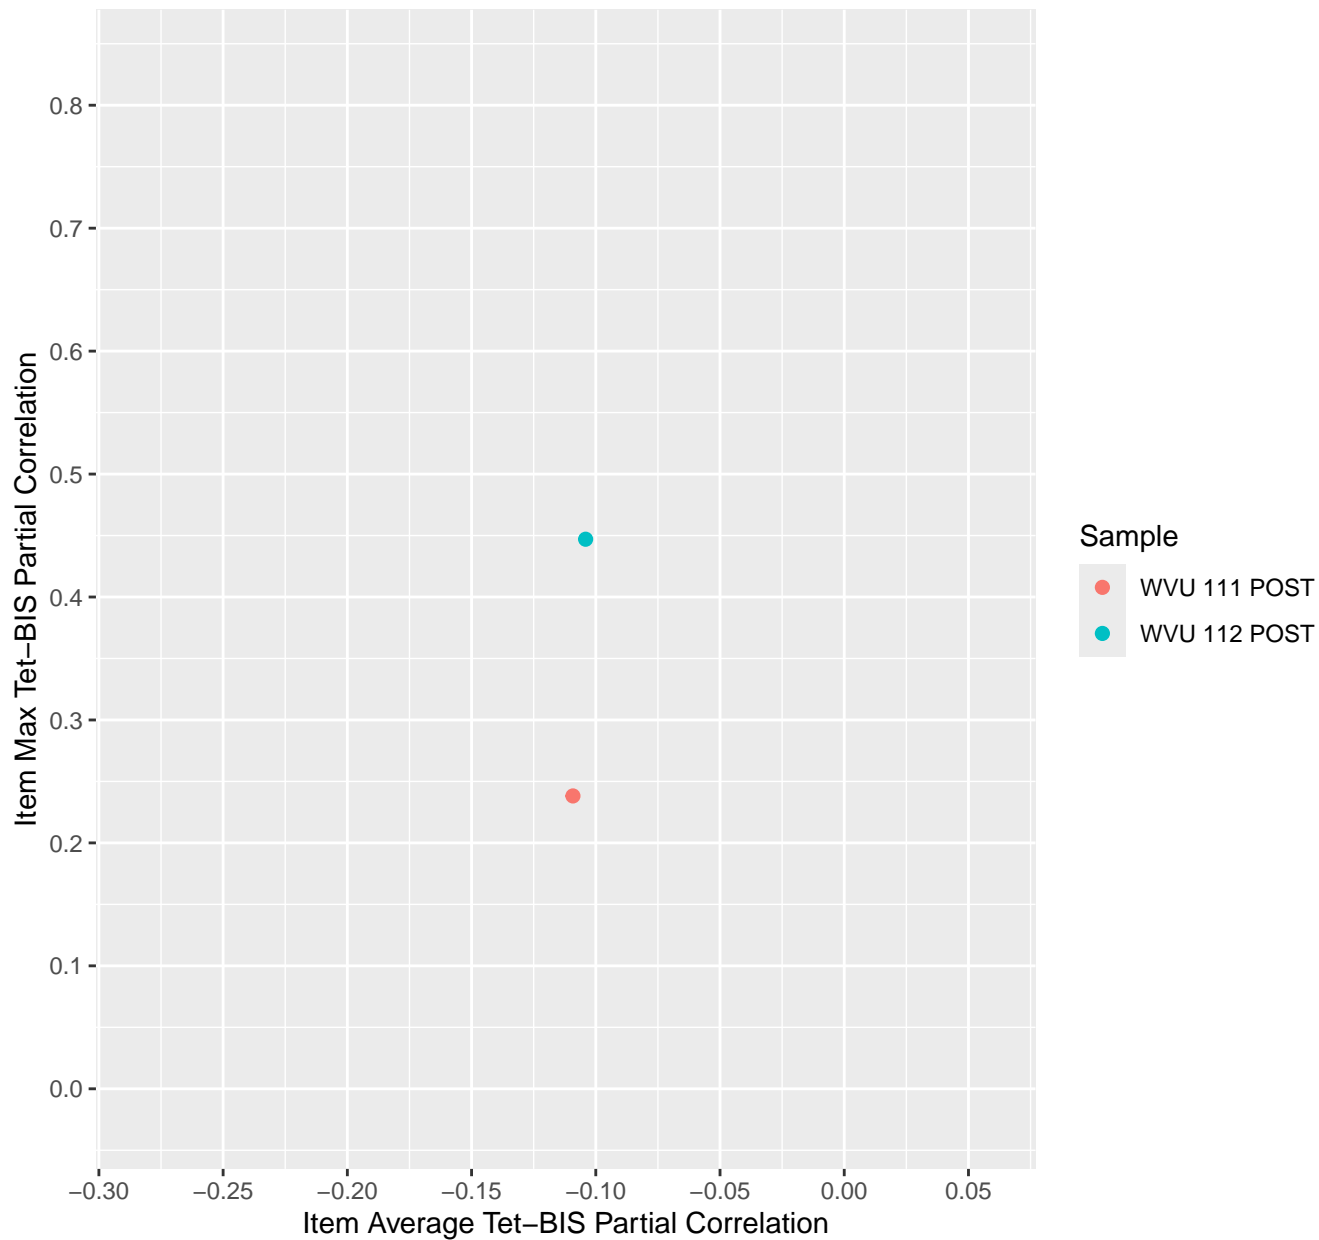

Item Average vs Max Tet-BIS Partial Correlation For KD1.10.V3

Item Average vs Max Tet-BIS Partial Correlation For KD1.10.V6EC

Item Average vs Max Tet-BIS Partial Correlation For KD1.11.V1

Item Average vs Max Tet-BIS Partial Correlation For KD1.11.V6EC