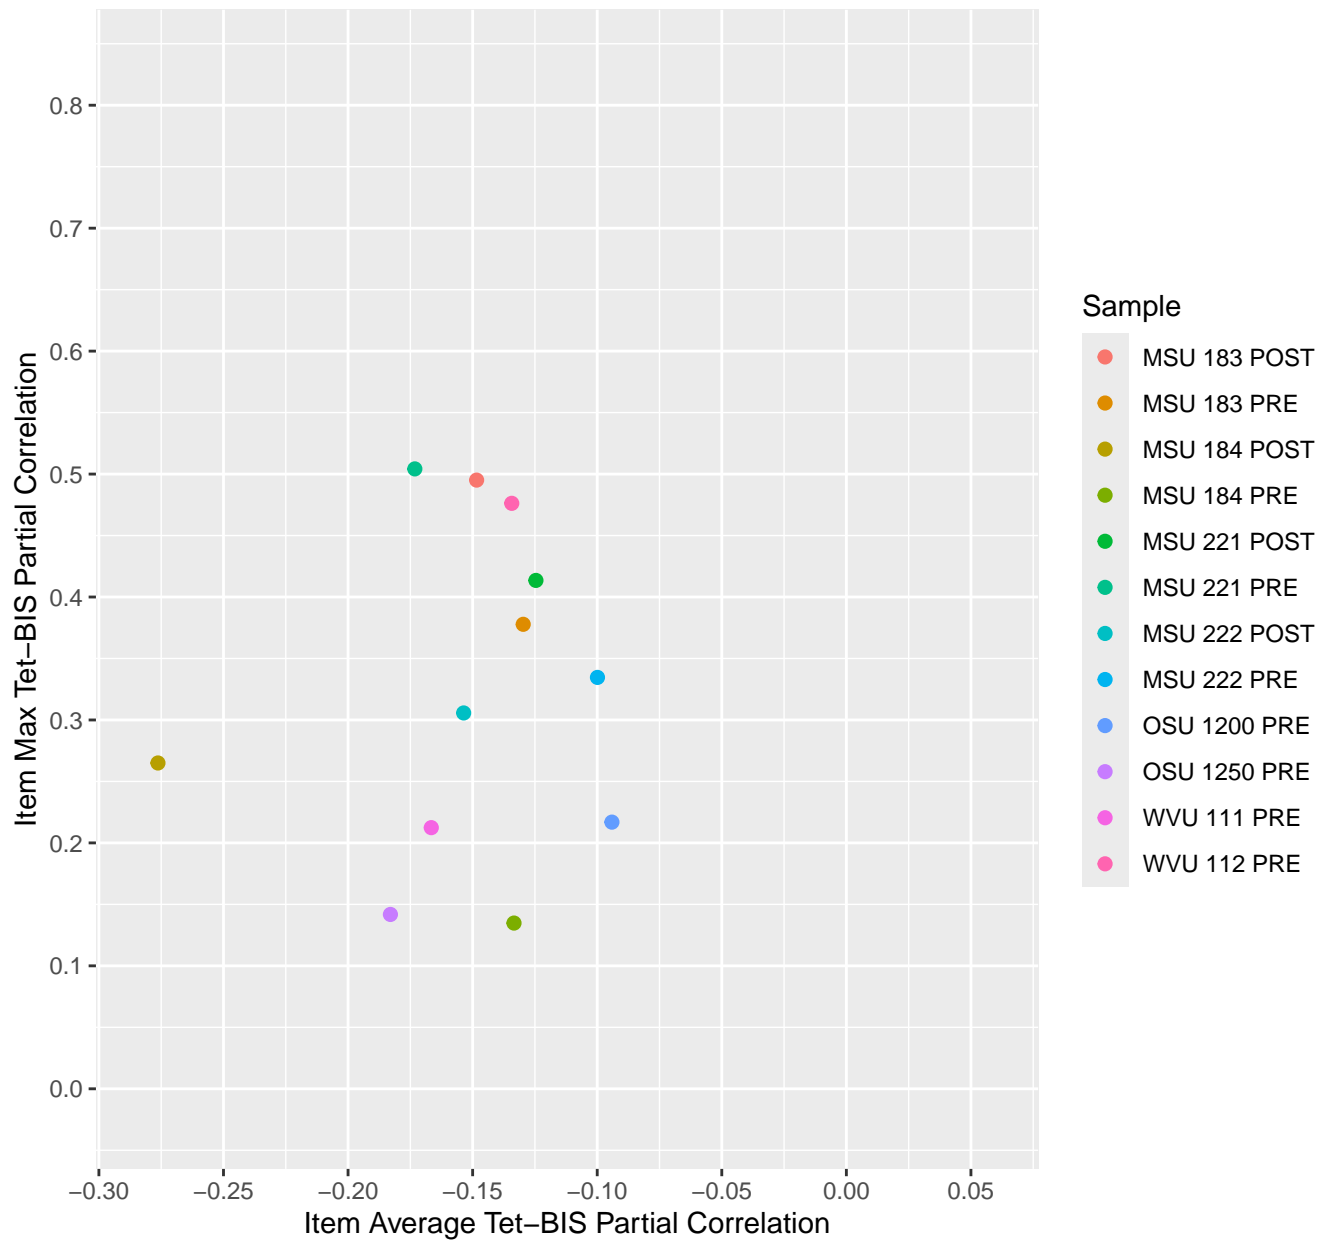

Item Average vs Max Tet-BIS Partial Correlation For KD1.14.V1

Item Average vs Max Tet-BIS Partial Correlation For KD1.14.V3

Item Average vs Max Tet-BIS Partial Correlation For KD1.15.V1

Item Average vs Max Tet-BIS Partial Correlation For KD1.15.V2EC

Item Average vs Max Tet-BIS Partial Correlation For KD1.16.V1

Item Average vs Max Tet-BIS Partial Correlation For KD1.17.V1

Item Average vs Max Tet-BIS Partial Correlation For KD1.17.V2EC

Item Average vs Max Tet-BIS Partial Correlation For KD1.17.V3AH