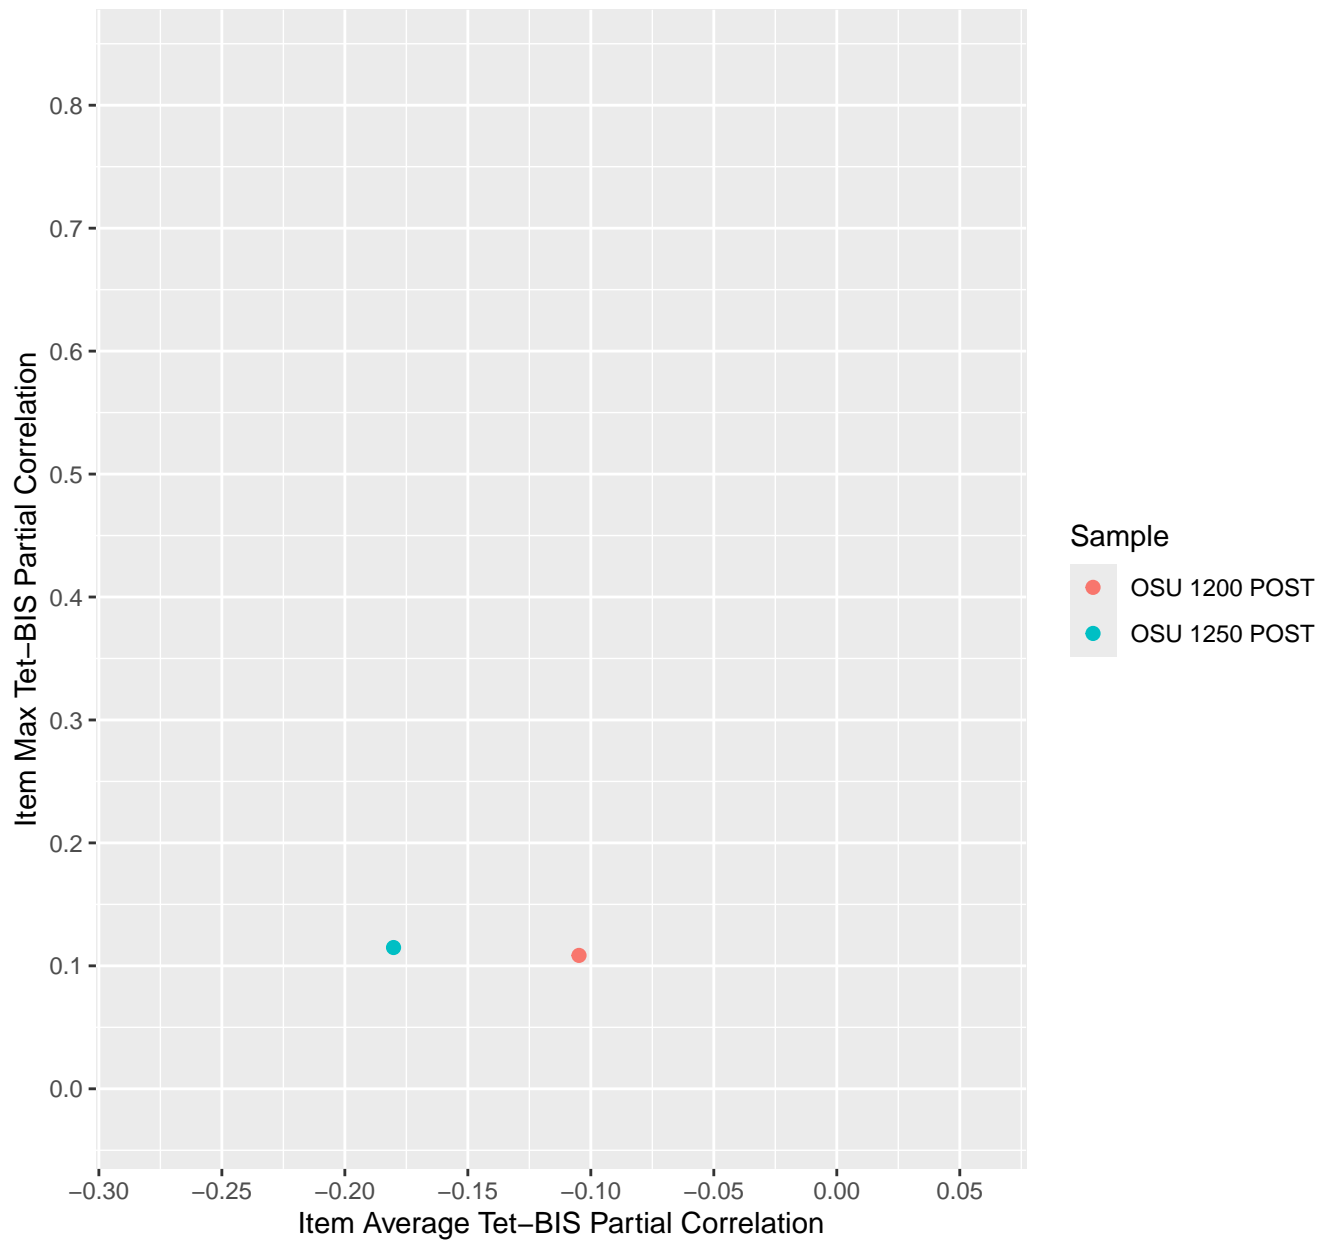

Item Average vs Max Tet-BIS Partial Correlation
For KD1.46.V1

Item Average vs Max Tet-BIS Partial Correlation For KD1.47.V1

Item Average vs Max Tet-BIS Partial Correlation For KD1.48.V1

Item Average vs Max Tet-BIS Partial Correlation For KD1.49.V1