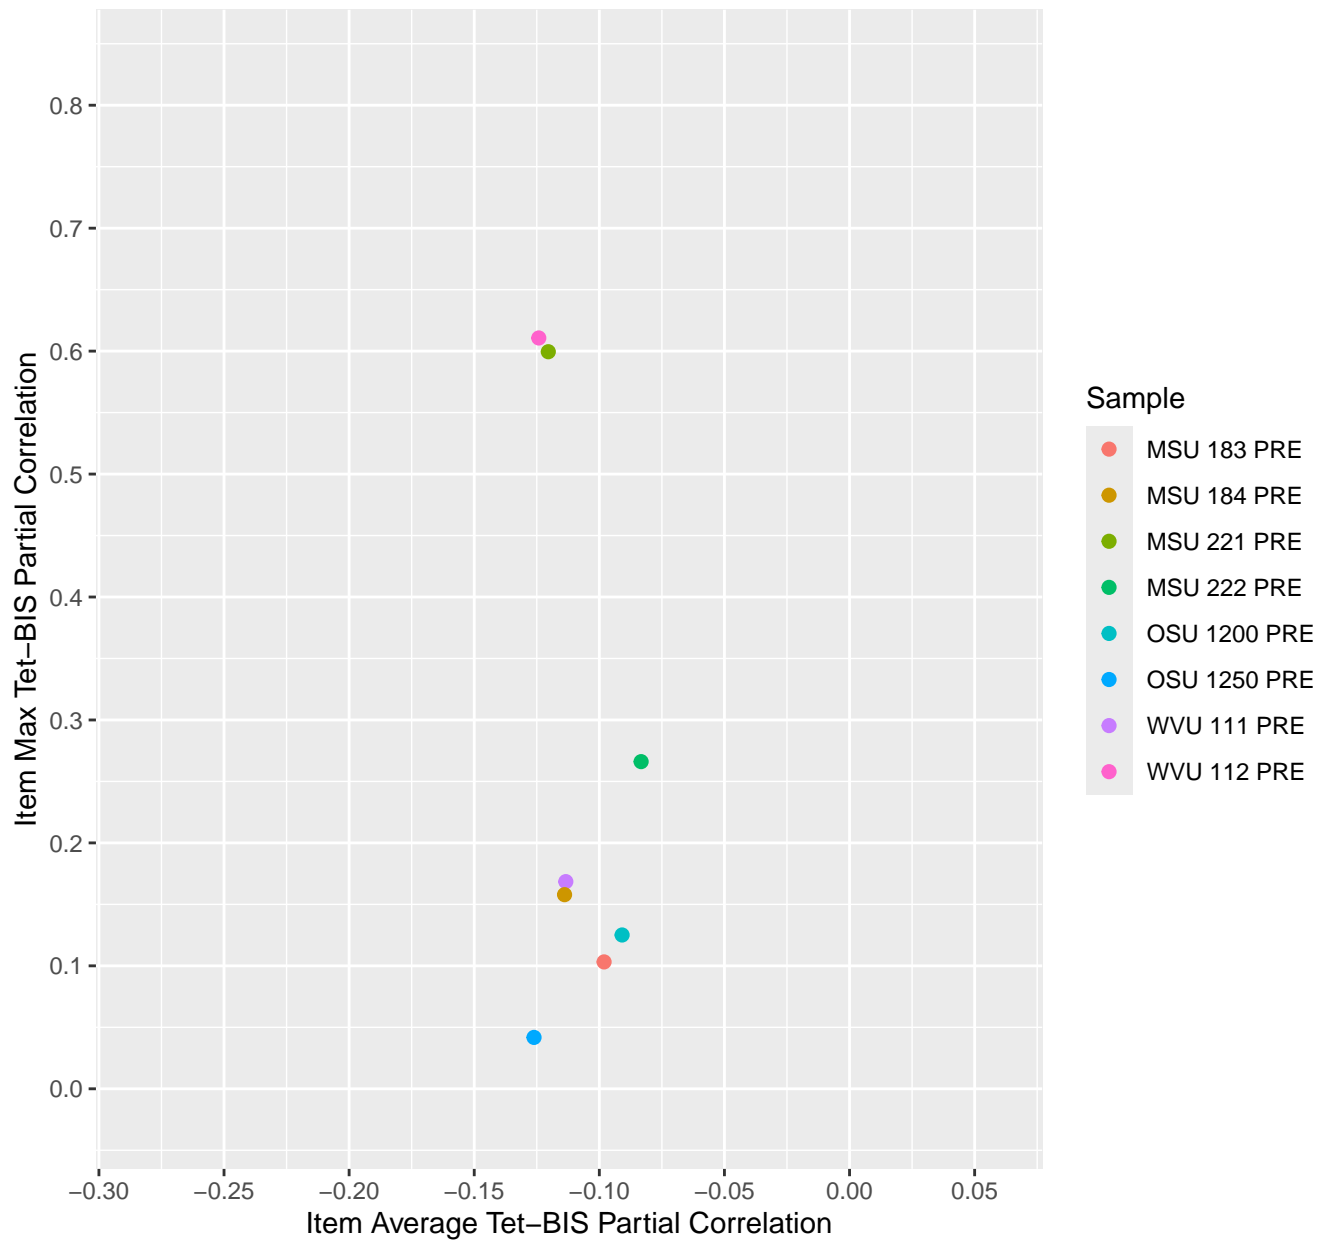

Item Average vs Max Tet-BIS Partial Correlation For KD1.26.V1