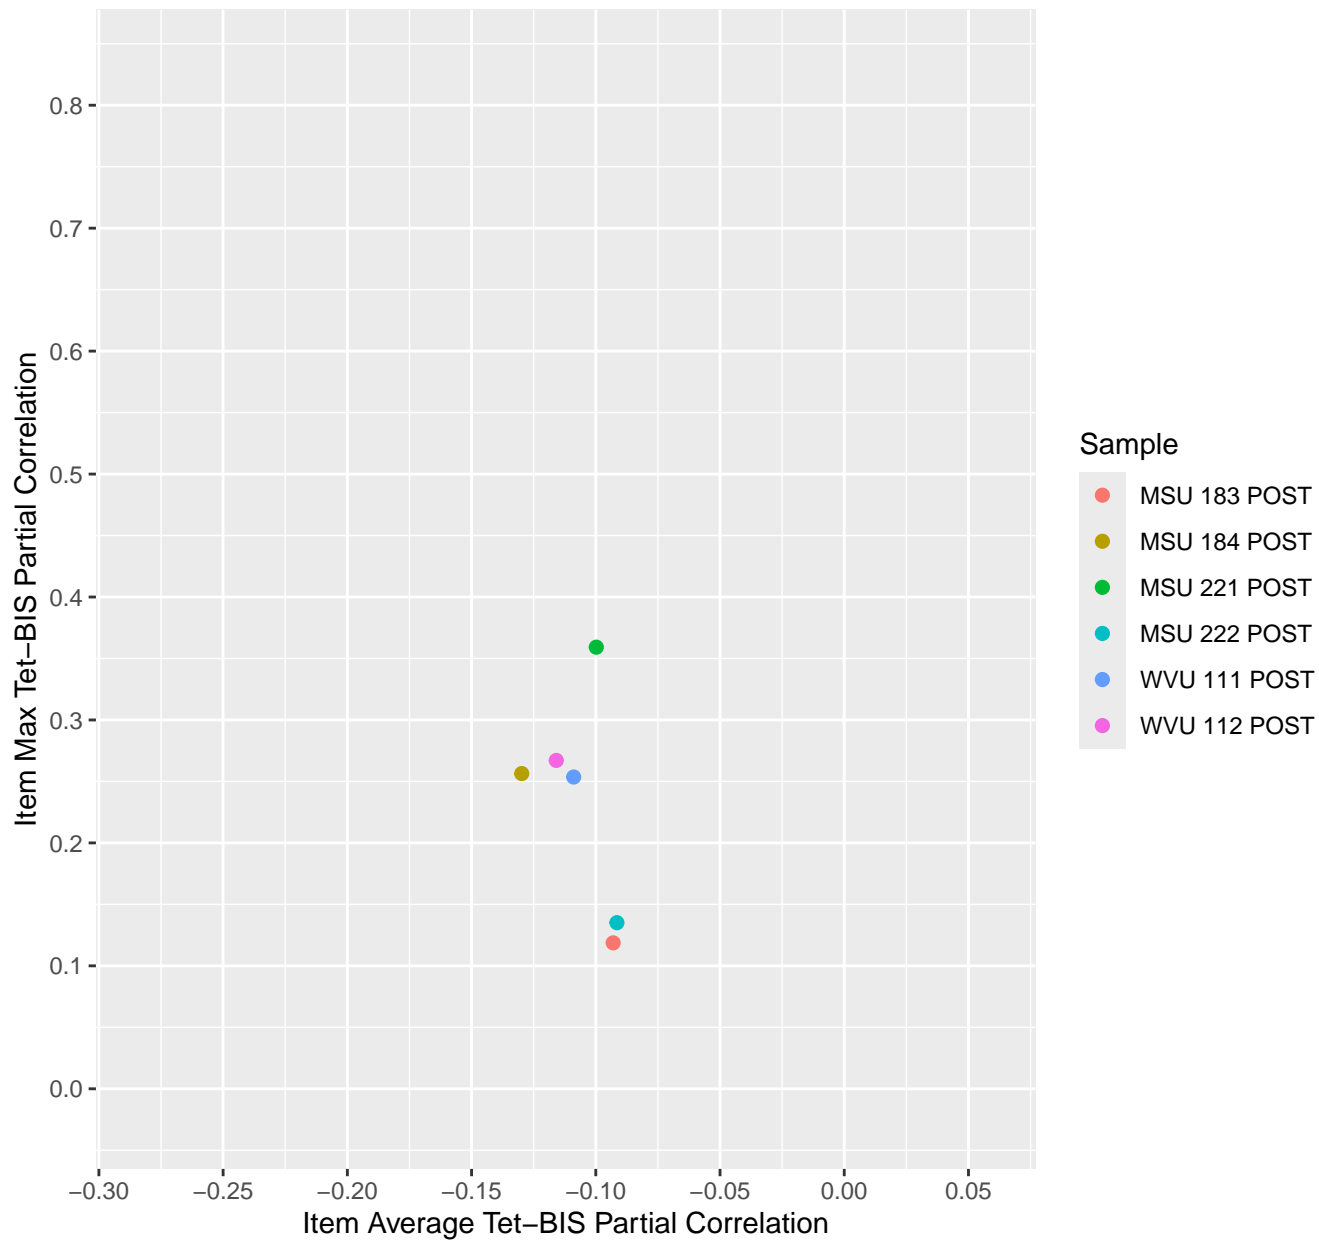

Item Average vs Max Tet-BIS Partial Correlation For KD1.22.V2EC