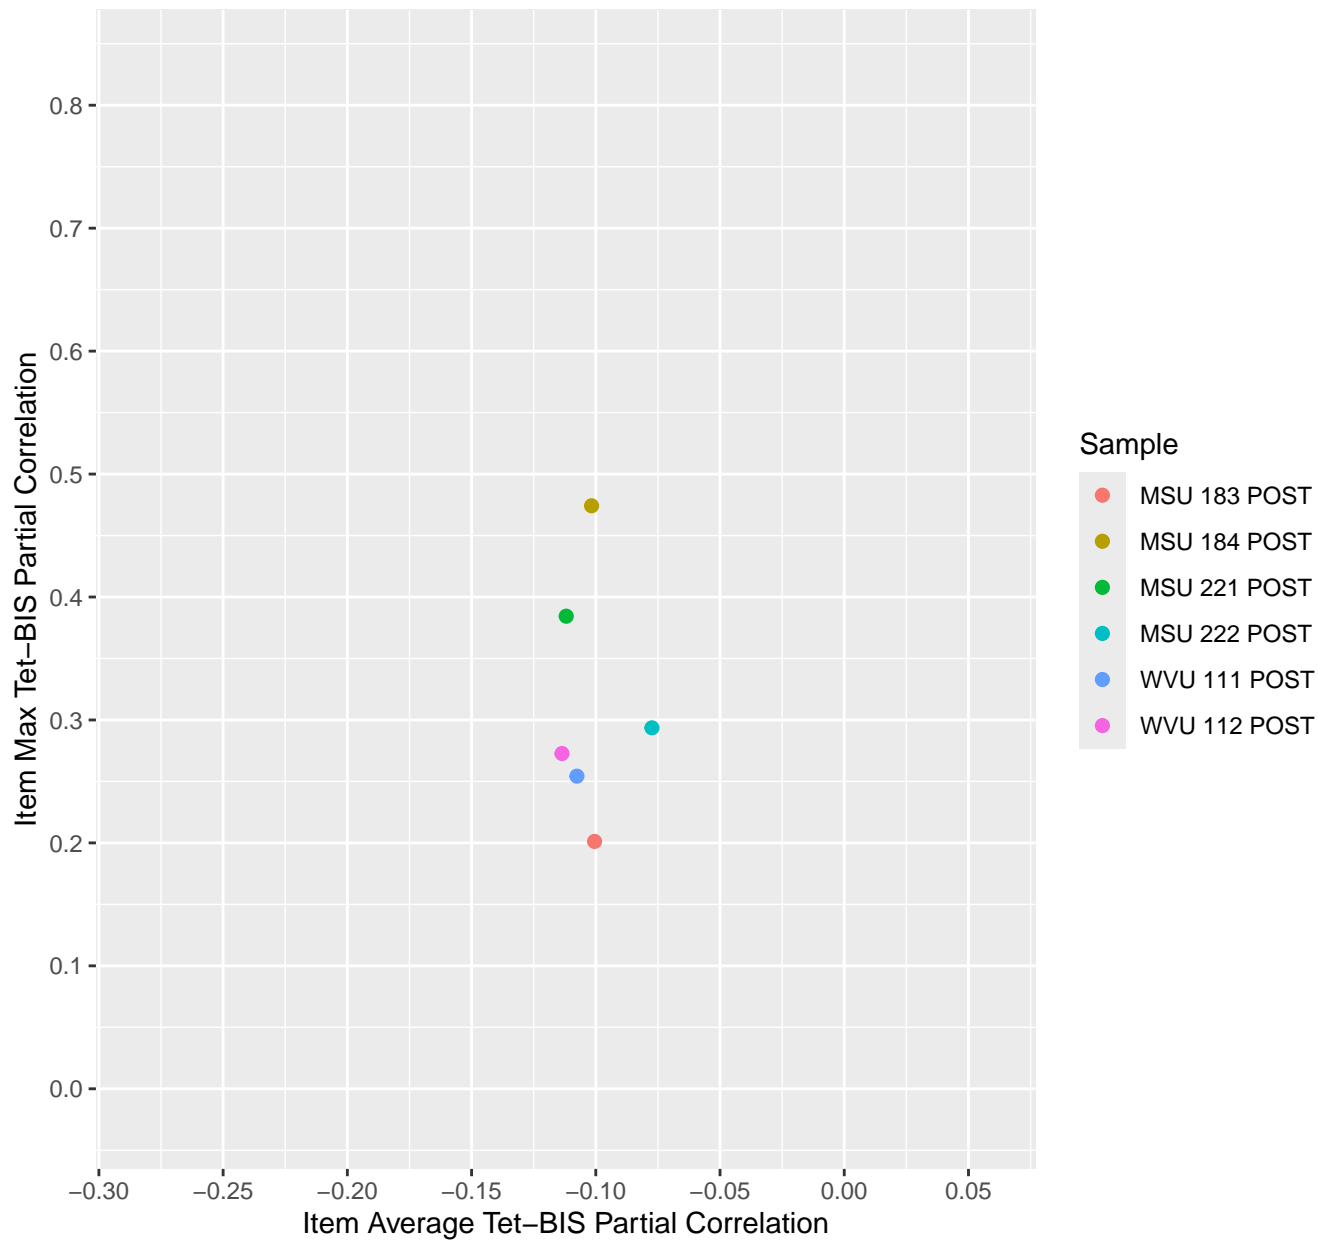

Item Average vs Max Tet-BIS Partial Correlation For KD1.14.V1

Item Average vs Max Tet-BIS Partial Correlation For KD1.14.V3

Item Average vs Max Tet-BIS Partial Correlation For KD1.15.V1

Item Average vs Max Tet-BIS Partial Correlation For KD1.15.V2EC

Item Average vs Max Tet-BIS Partial Correlation For KD1.16.V1

Item Average vs Max Tet-BIS Partial Correlation For KD1.17.V1

Item Average vs Max Tet-BIS Partial Correlation For KD1.17.V2EC

Item Average vs Max Tet-BIS Partial Correlation For KD1.17.V3AH