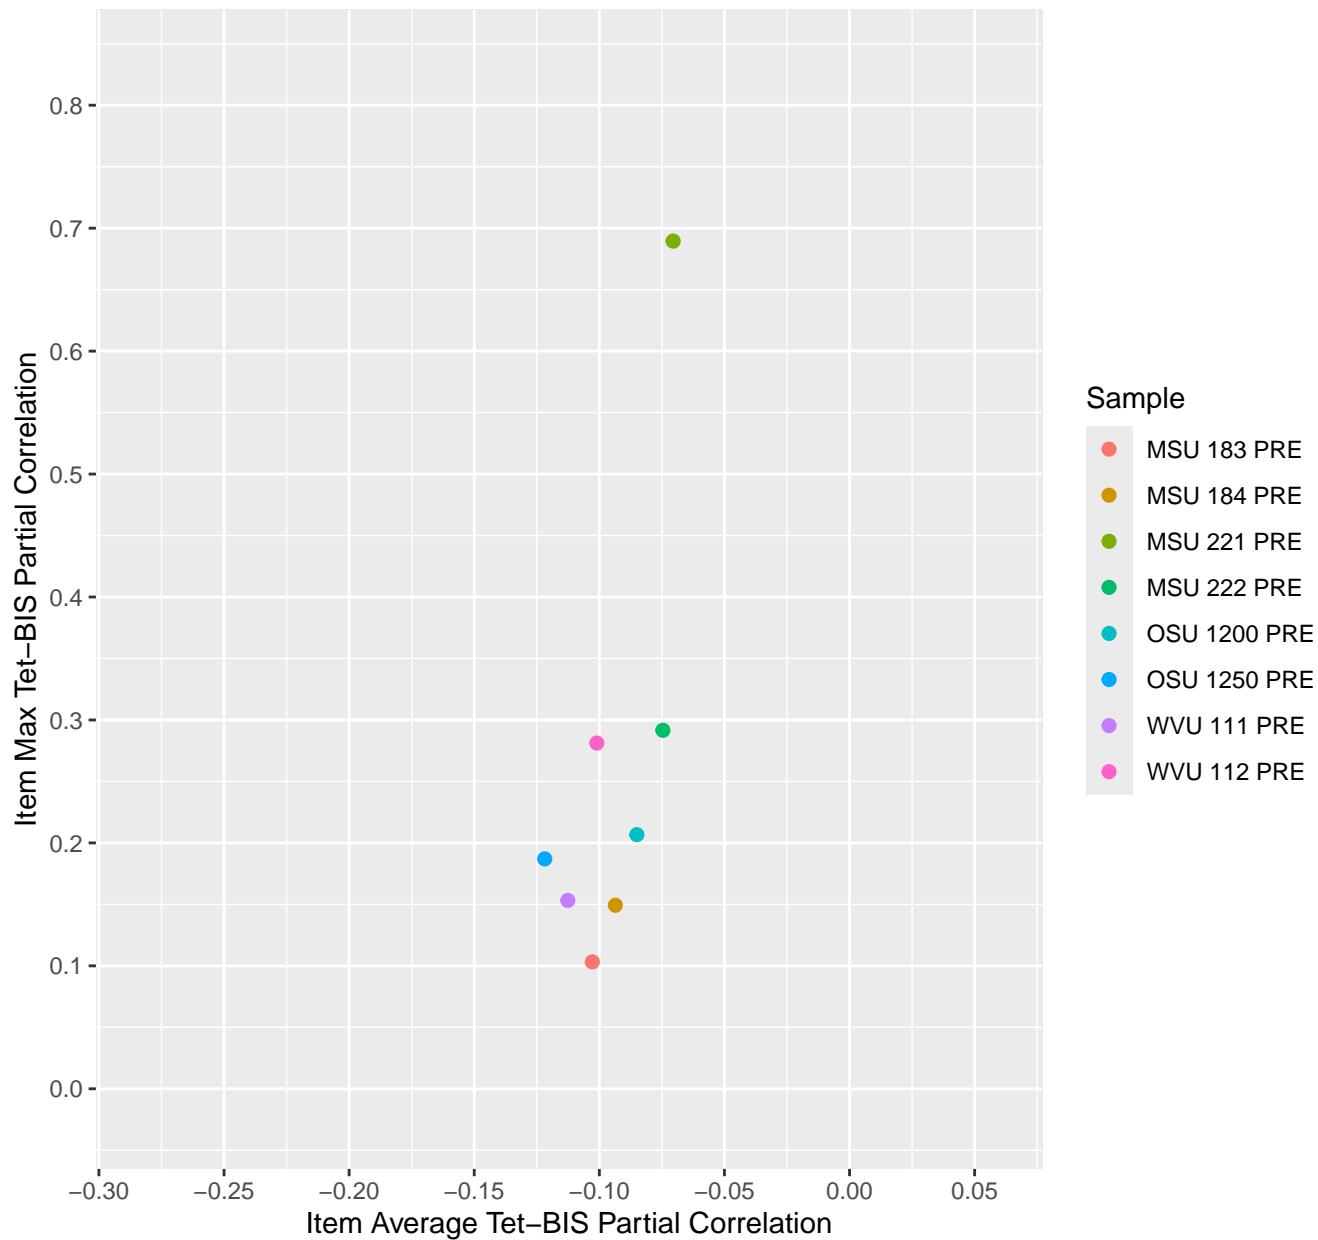

Item Average vs Max Tet-BIS Partial Correlation For KD1.21.V1