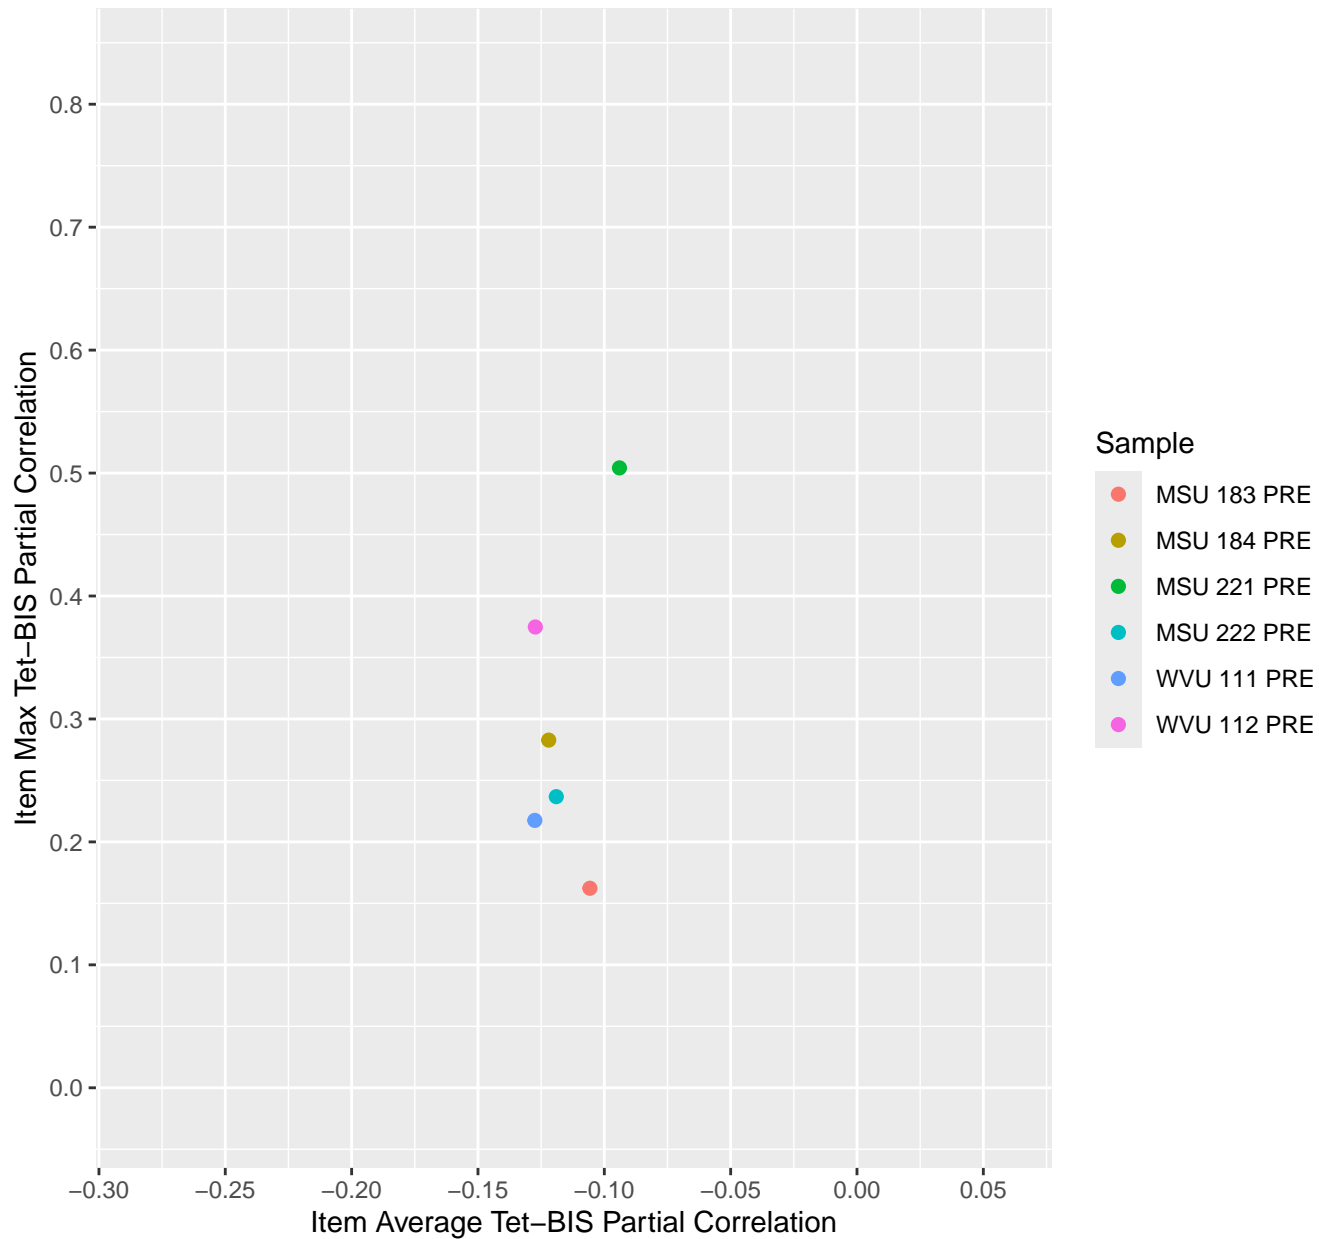

Item Average vs Max Tet-BIS Partial Correlation For KD1.14.V1