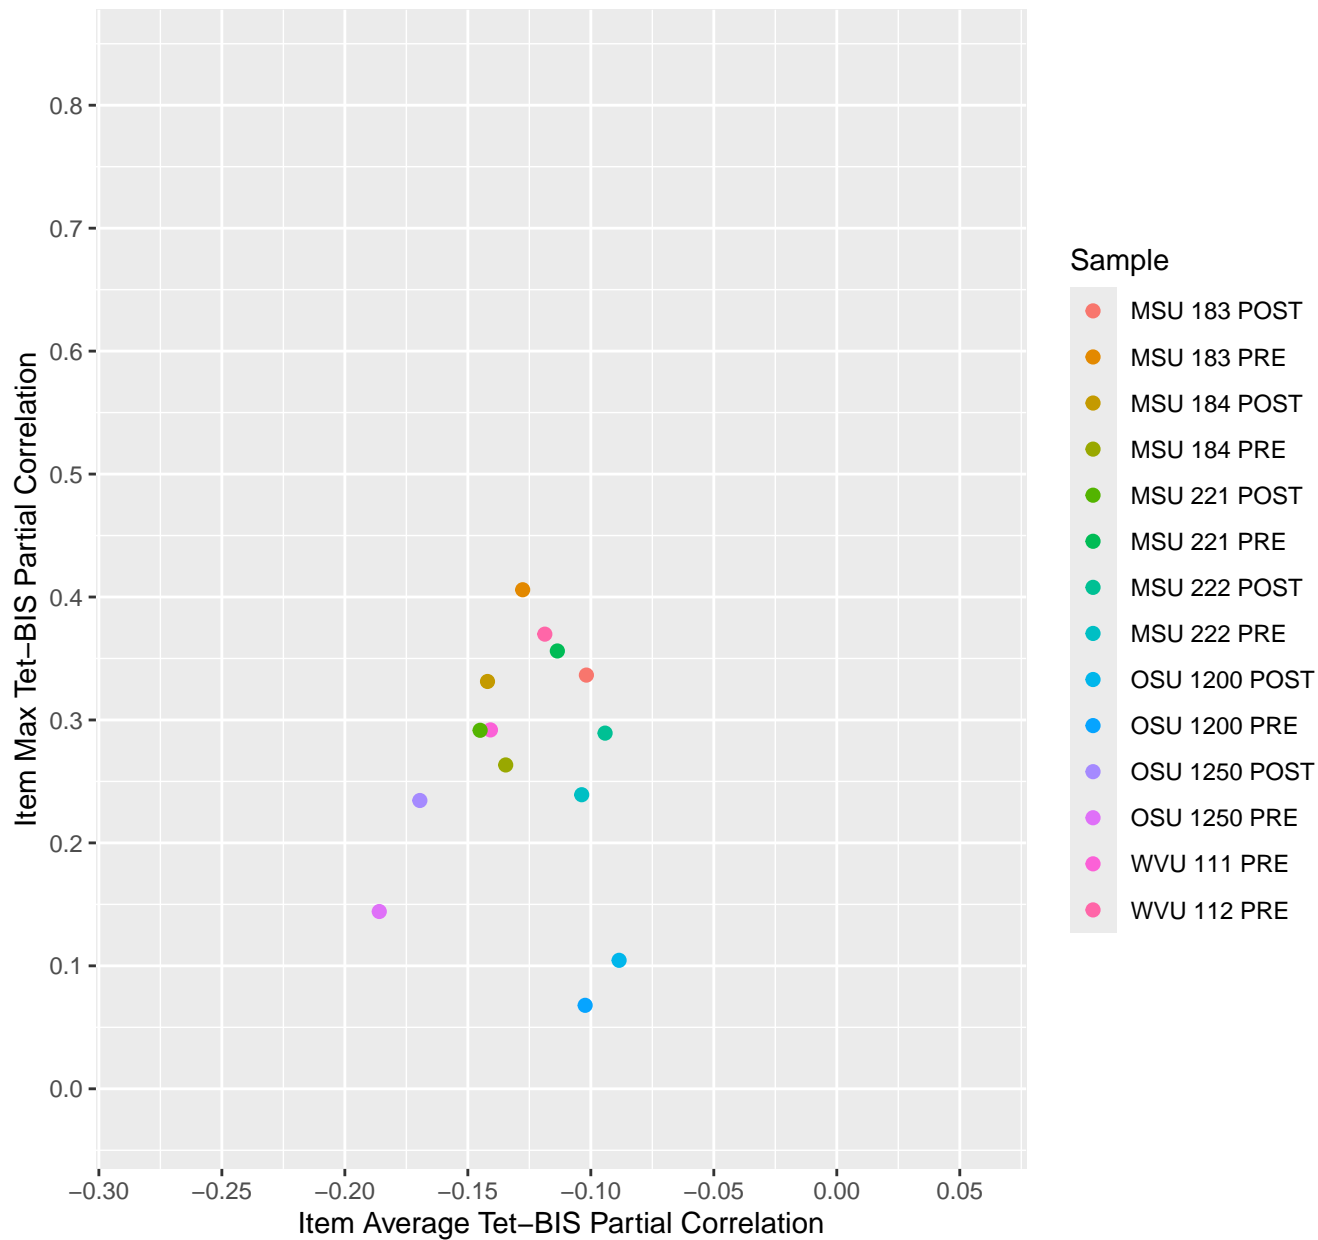

Item Average vs Max Tet-BIS Partial Correlation For KD1.25.V1