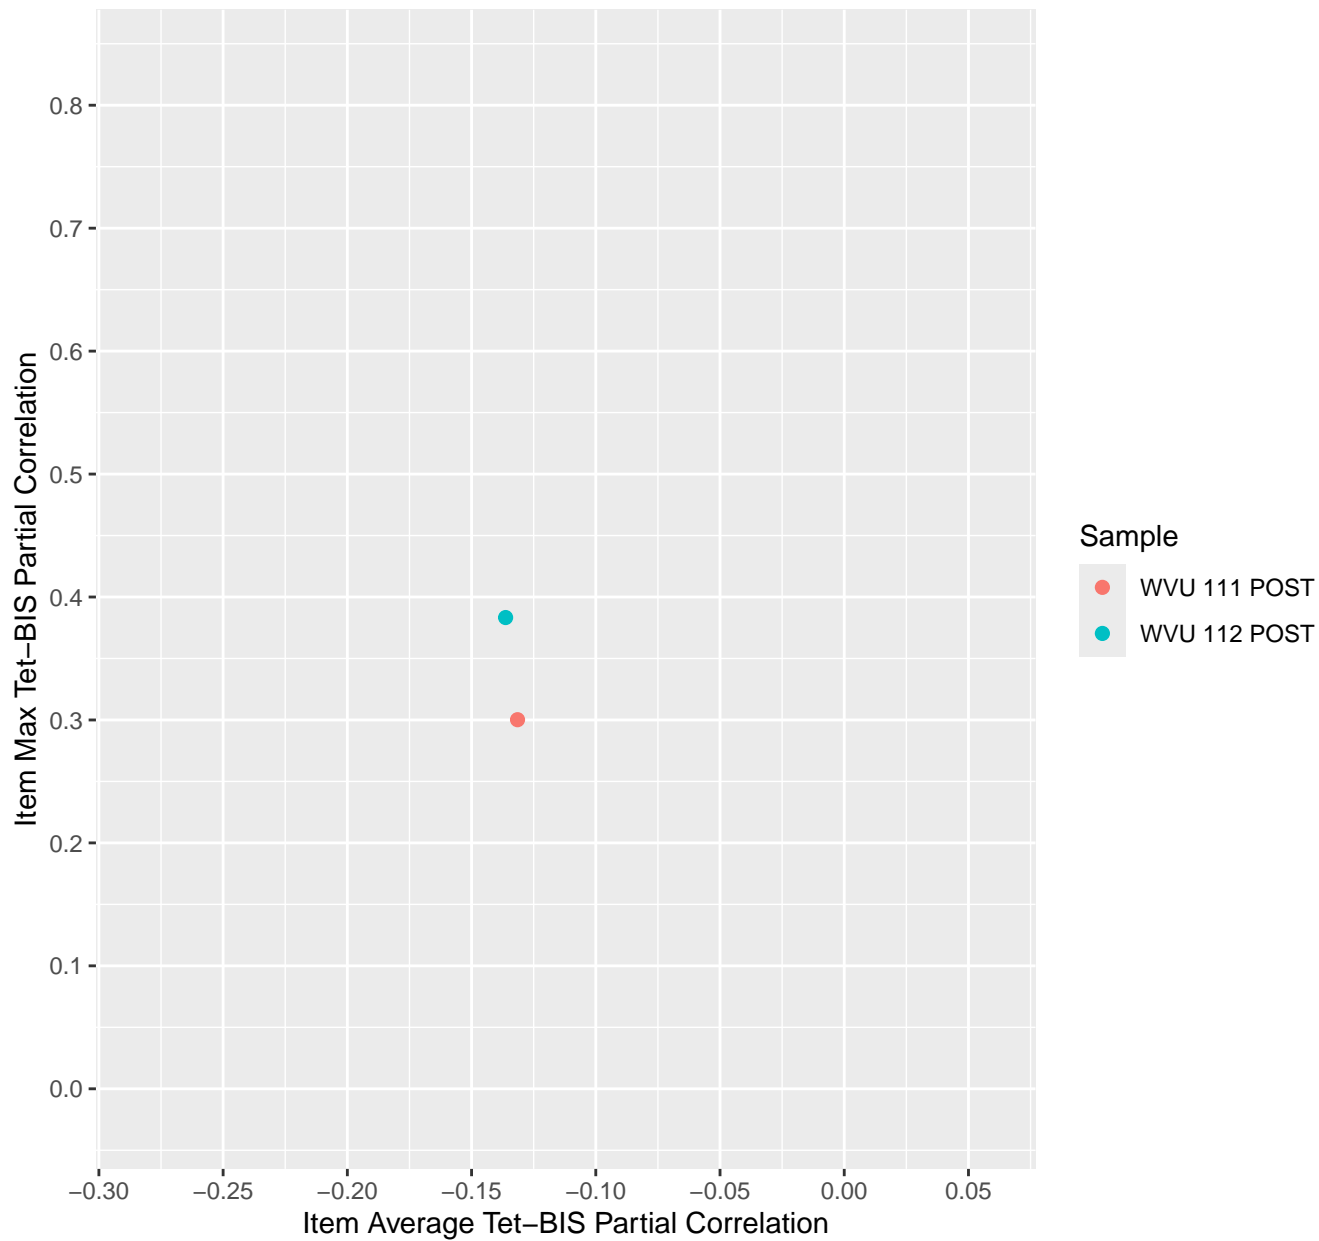

Item Average vs Max Tet-BIS Partial Correlation For KD1.10.V6EC