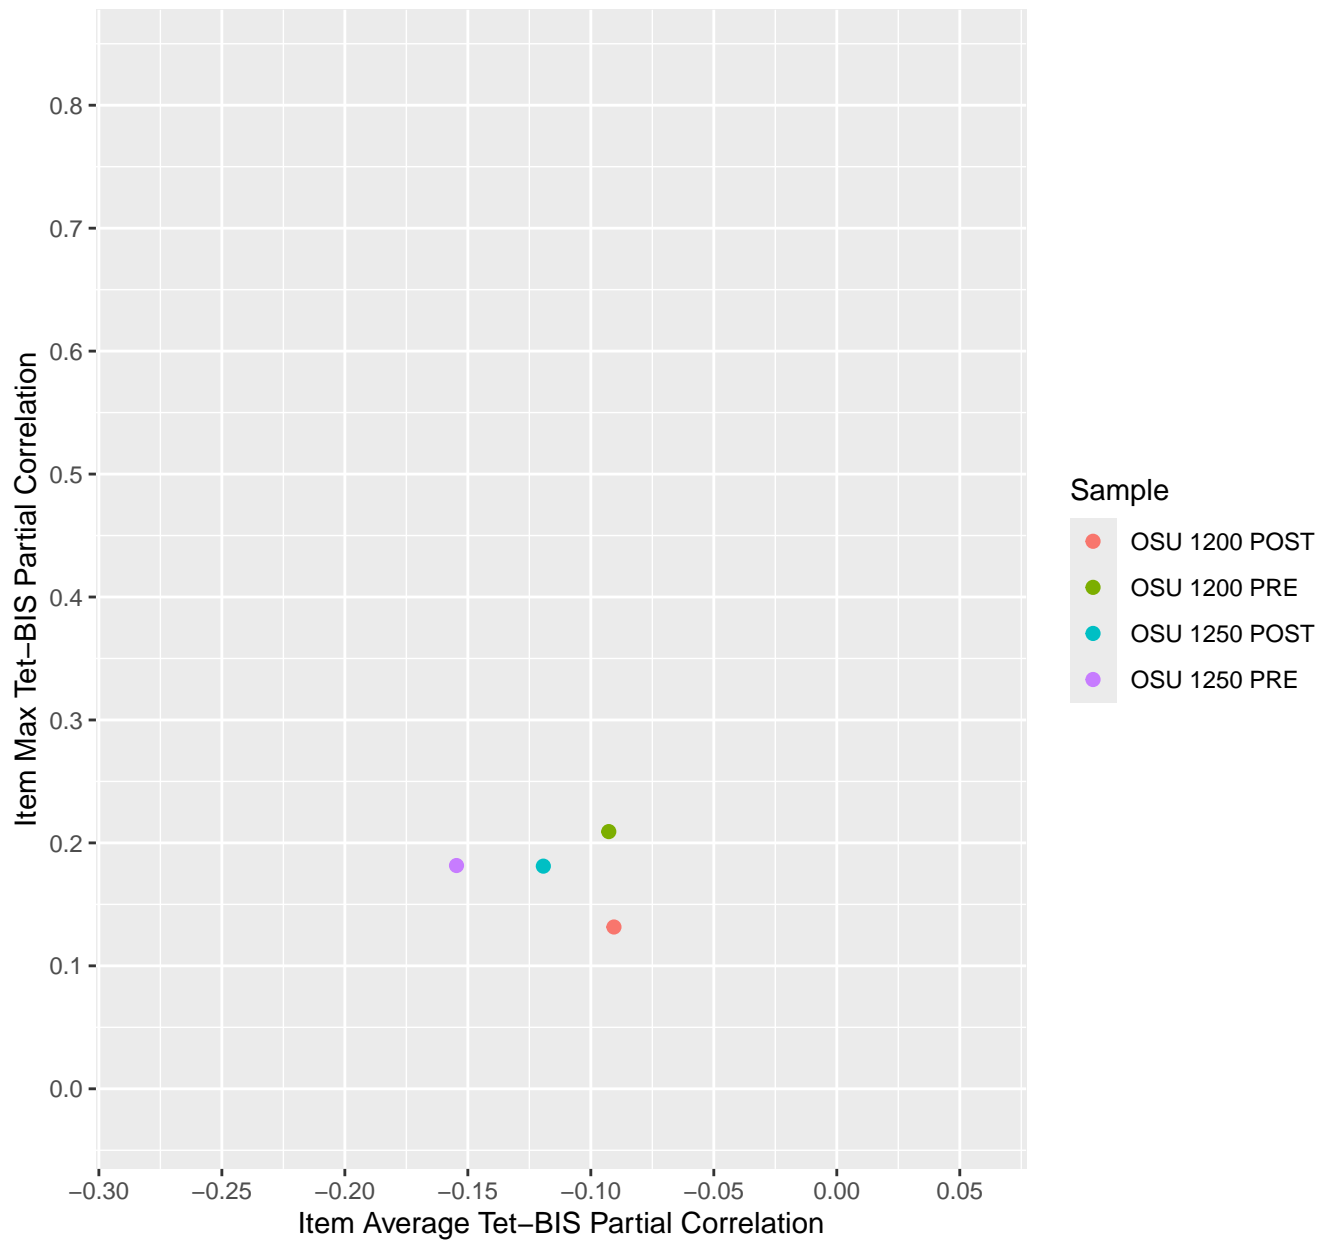

Item Average vs Max Tet-BIS Partial Correlation For KD1.13.V3