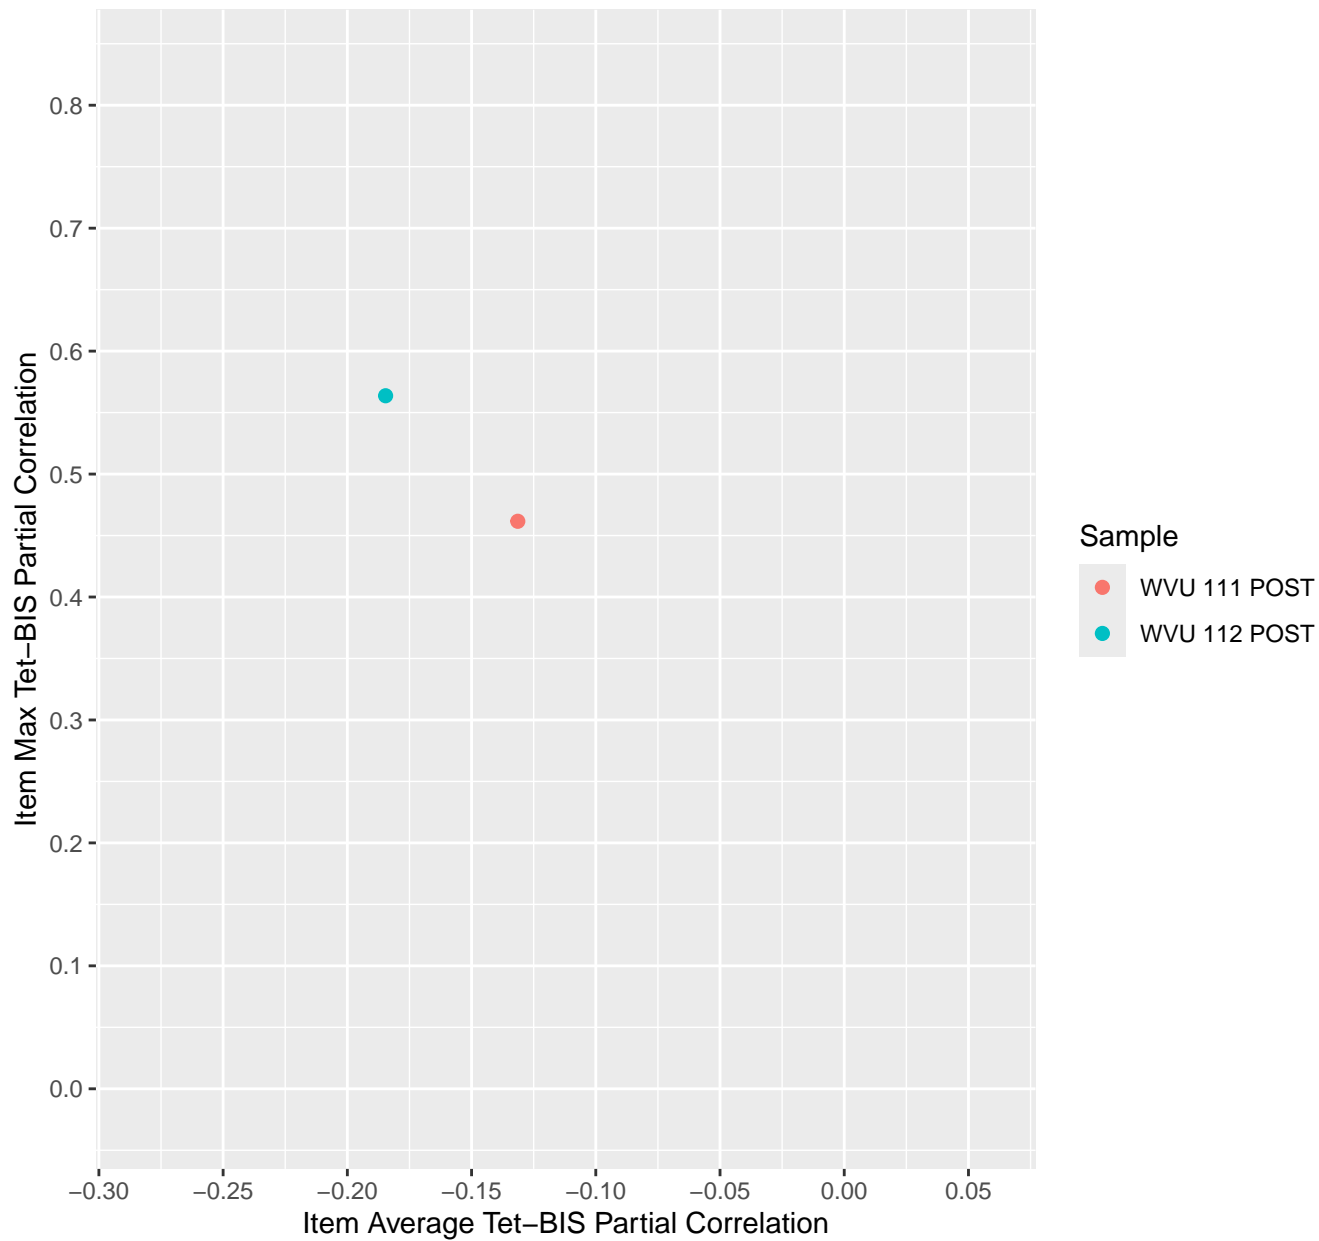

Item Average vs Max Tet-BIS Partial Correlation For KD1.51.V1