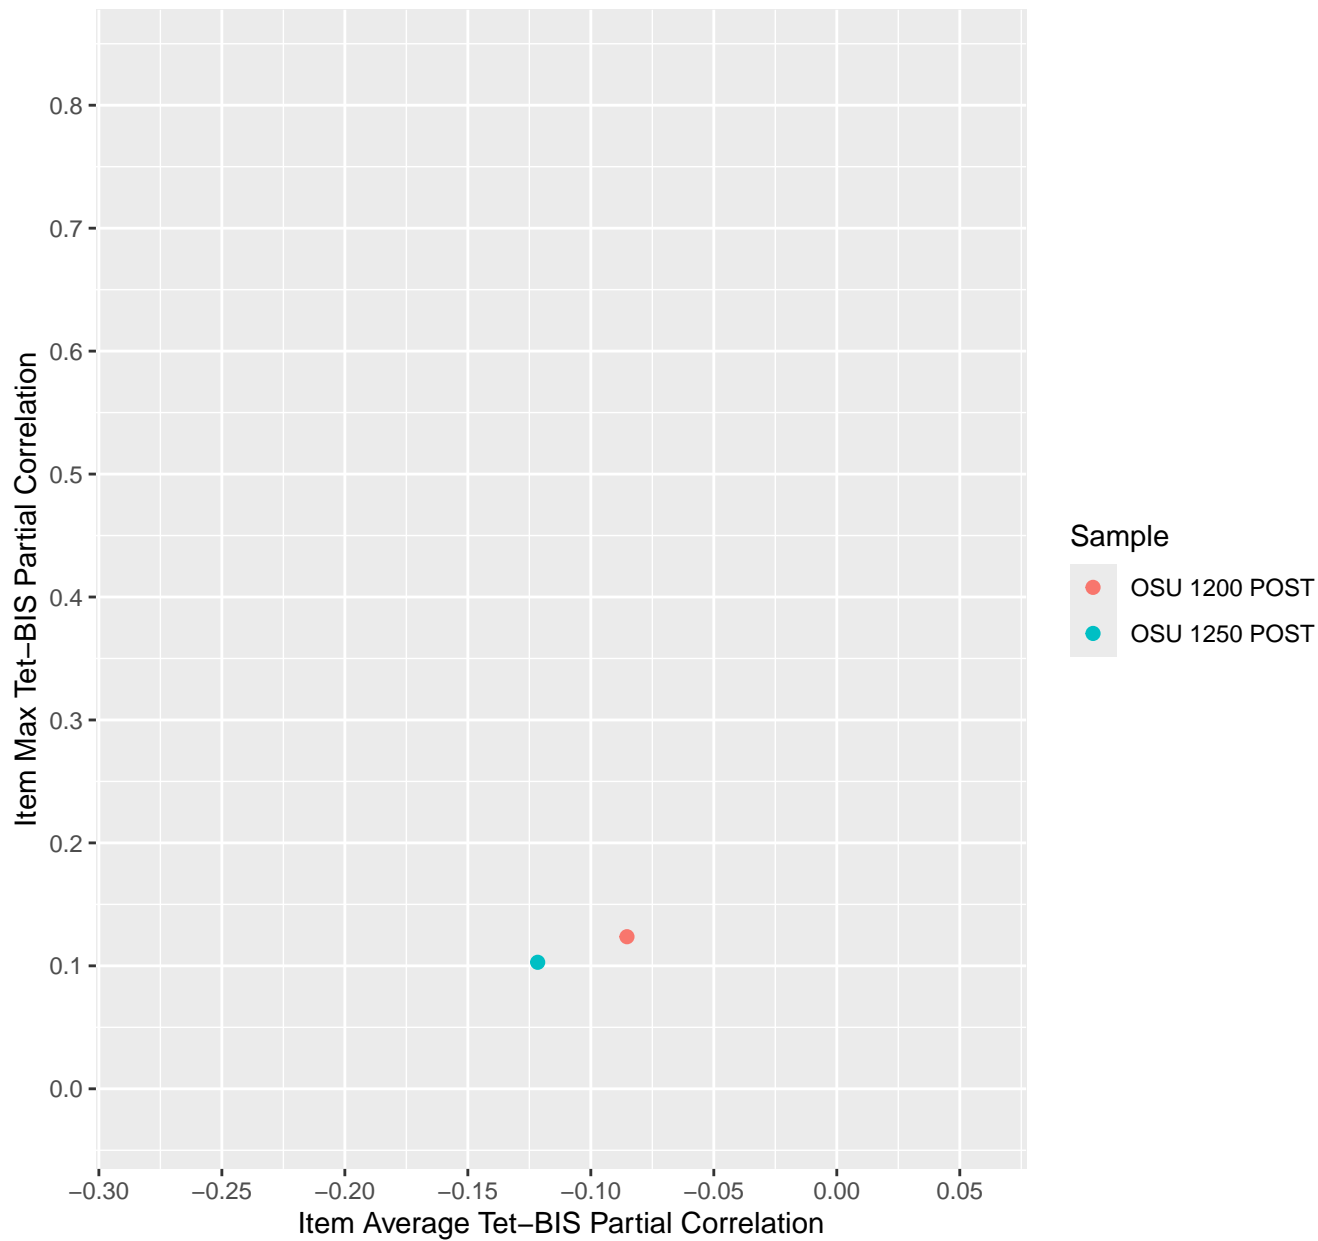

Item Average vs Max Tet-BIS Partial Correlation For KD1.38.V3AH