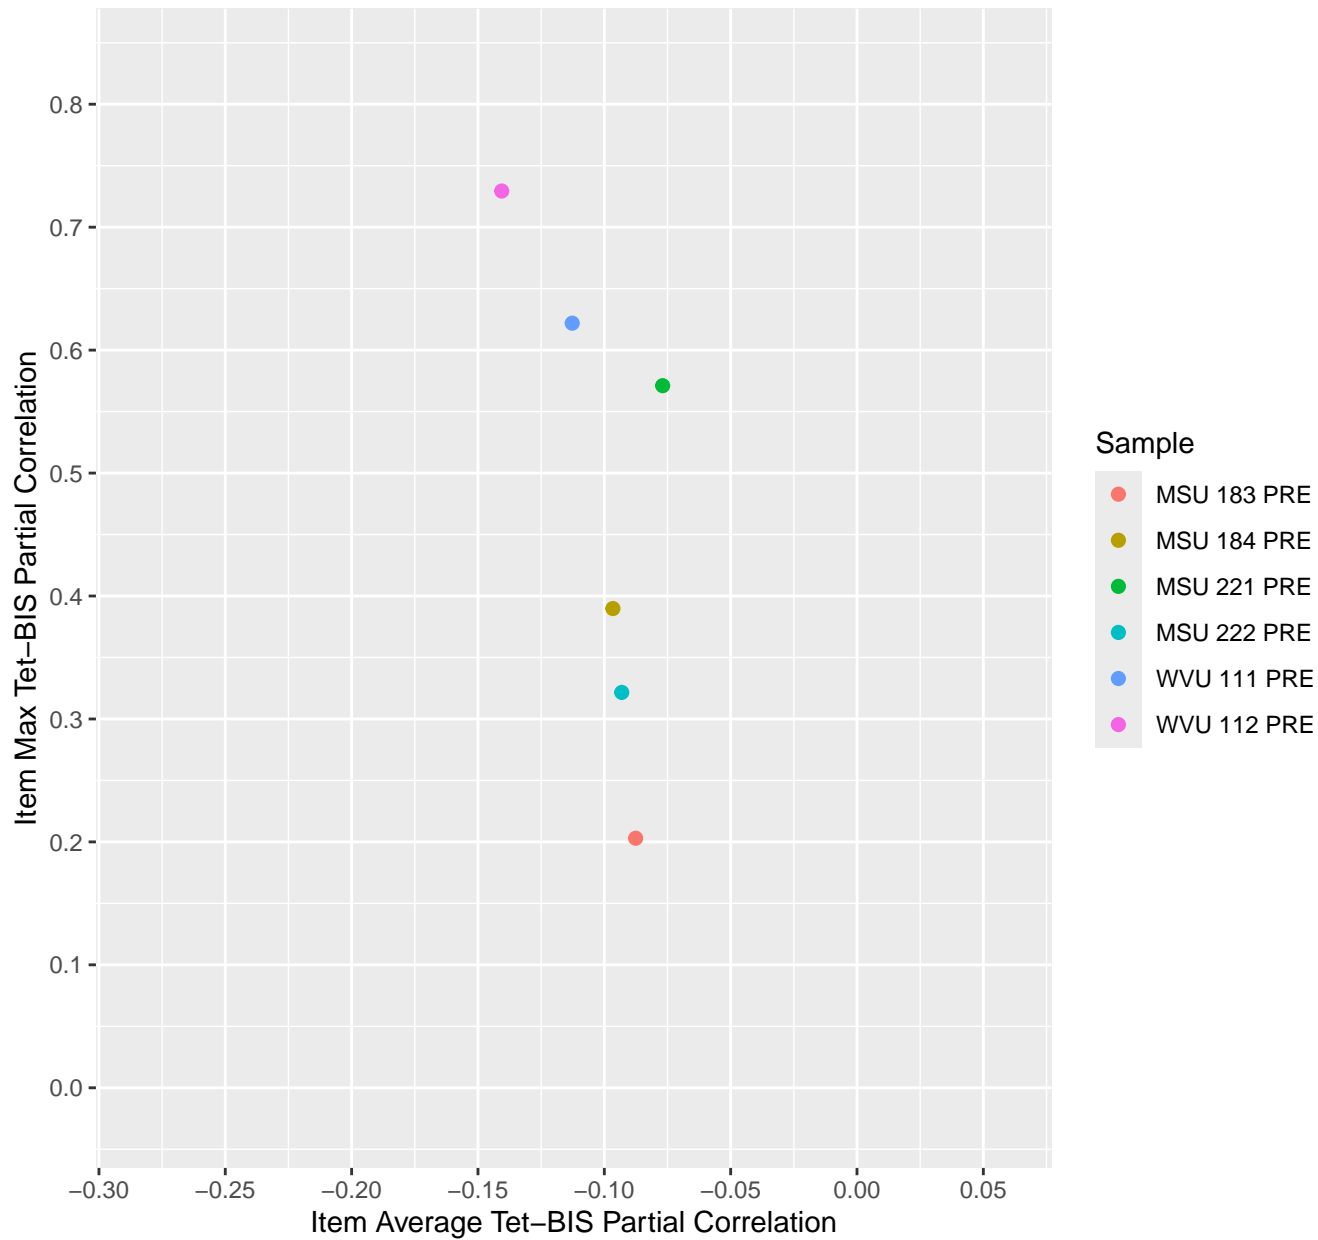

Item Average vs Max Tet-BIS Partial Correlation For KD1.1.V1

Item Average vs Max Tet-BIS Partial Correlation For KD1.1.V3

Item Average vs Max Tet-BIS Partial Correlation For KD1.2.V1

Item Average vs Max Tet-BIS Partial Correlation For KD1.3.V1

Item Average vs Max Tet-BIS Partial Correlation For KD1.3.V2

Item Average vs Max Tet-BIS Partial Correlation For KD1.4.V1

Item Average vs Max Tet-BIS Partial Correlation For KD1.5.V1

Item Average vs Max Tet-BIS Partial Correlation For KD1.5.V3

Item Average vs Max Tet-BIS Partial Correlation For KD1.6.V1

Item Average vs Max Tet-BIS Partial Correlation
For KD1.6.V3

Item Average vs Max Tet-BIS Partial Correlation For KD1.6.V4EC

Item Average vs Max Tet-BIS Partial Correlation For KD1.7.V1