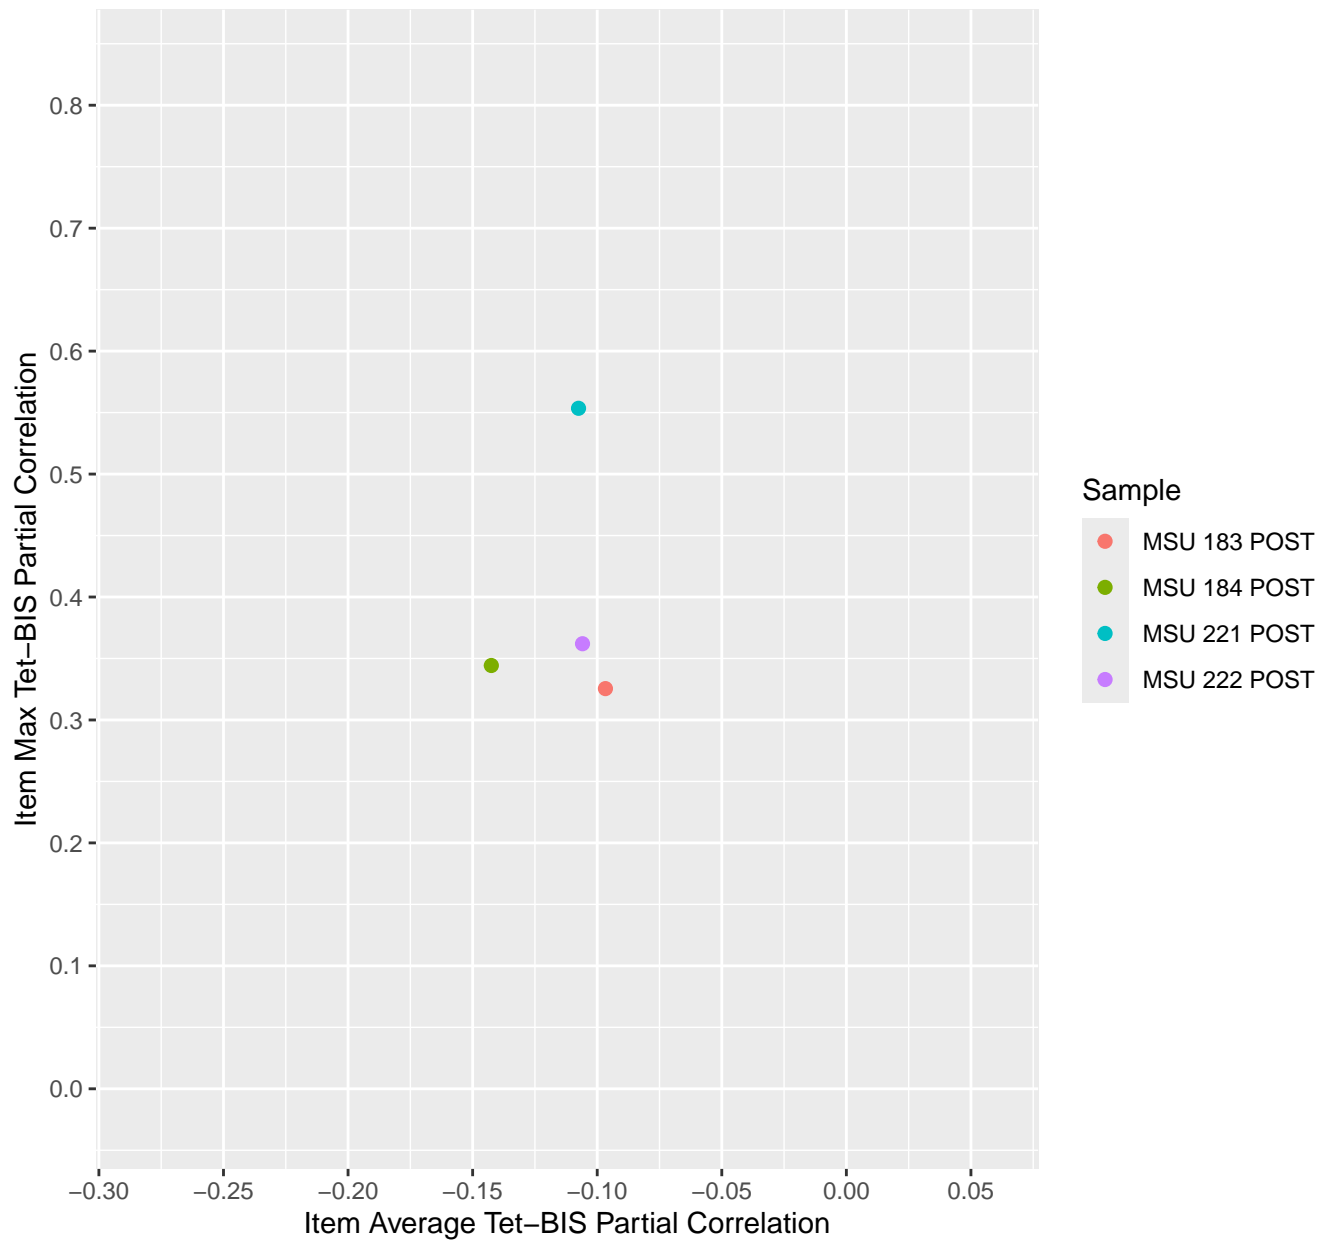

Item Average vs Max Tet-BIS Partial Correlation For KD1.44.V1