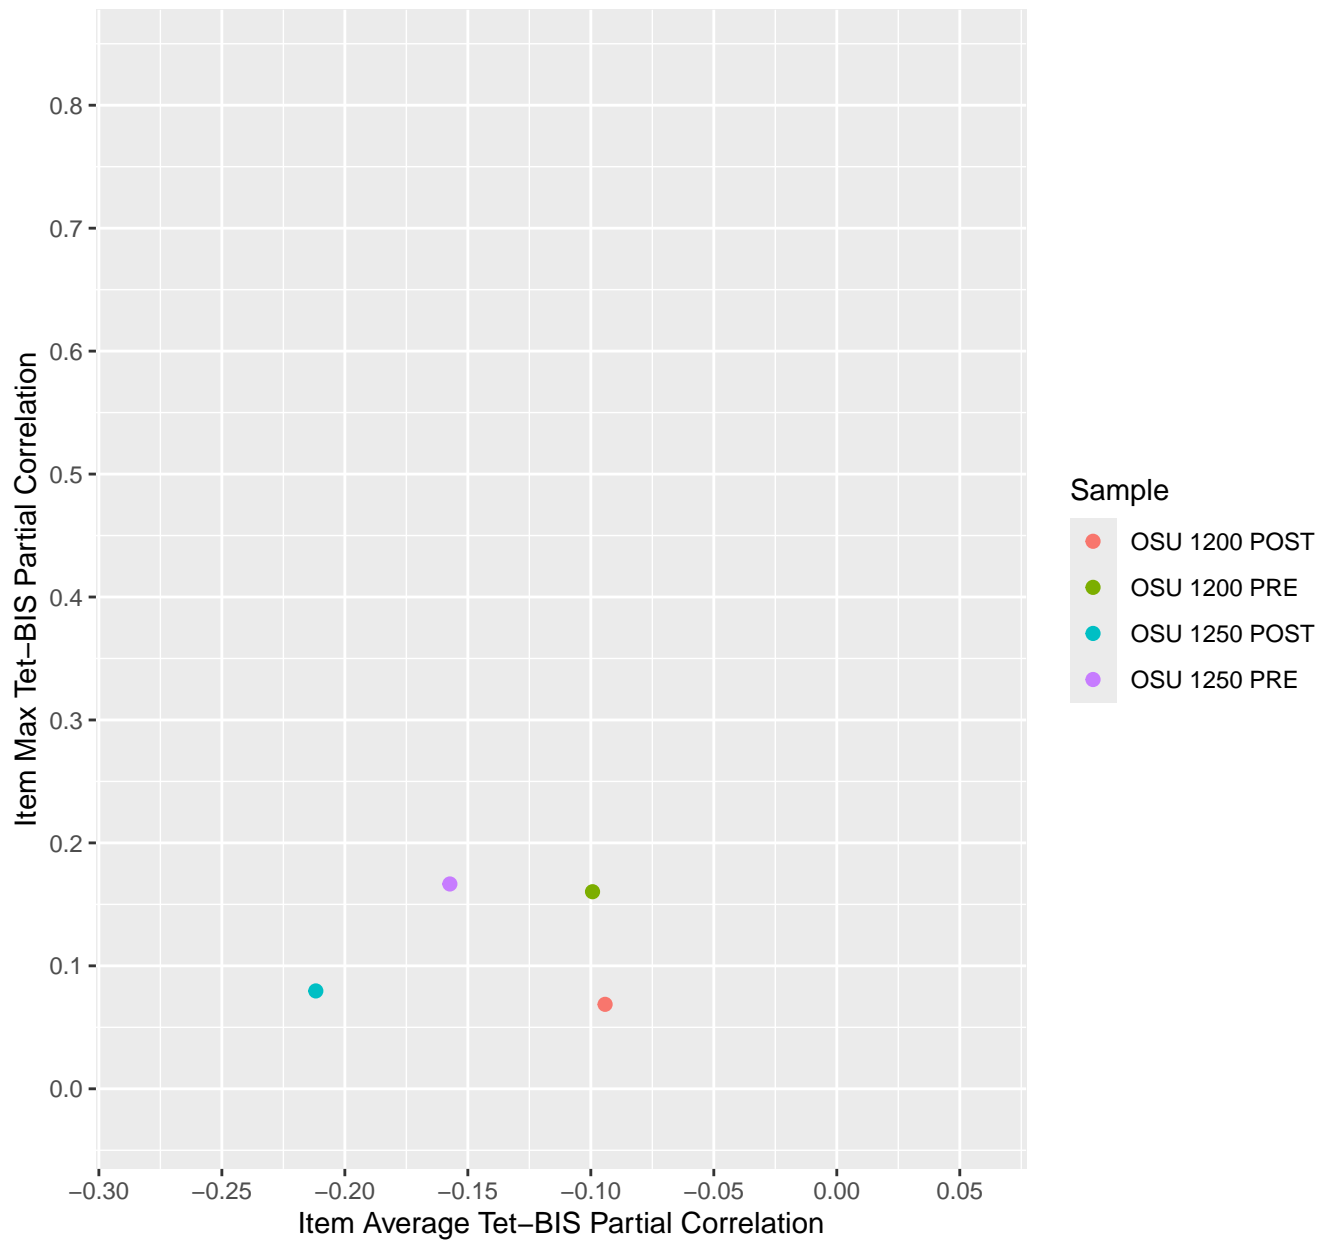

Item Average vs Max Tet-BIS Partial Correlation For KD1.18.V1

Item Average vs Max Tet-BIS Partial Correlation For KD1.18.V3

Item Average vs Max Tet-BIS Partial Correlation For KD1.19.V1

Item Average vs Max Tet-BIS Partial Correlation For KD1.19.V3