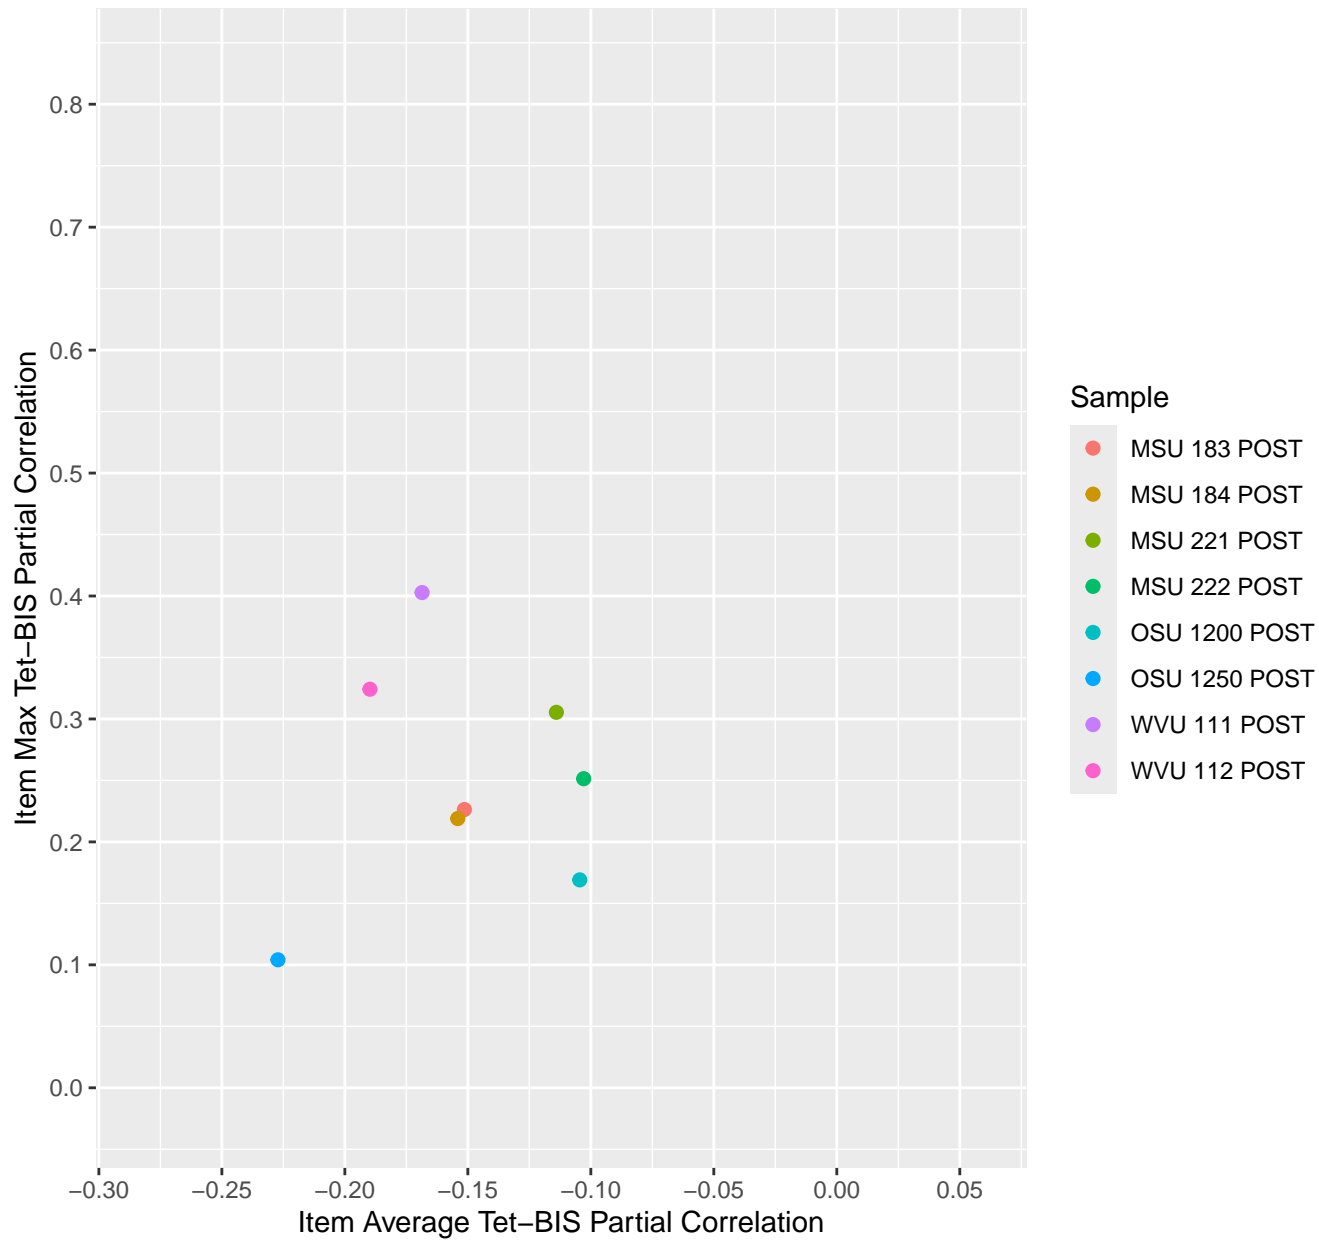

Item Average vs Max Tet-BIS Partial Correlation For KD1.47.V1