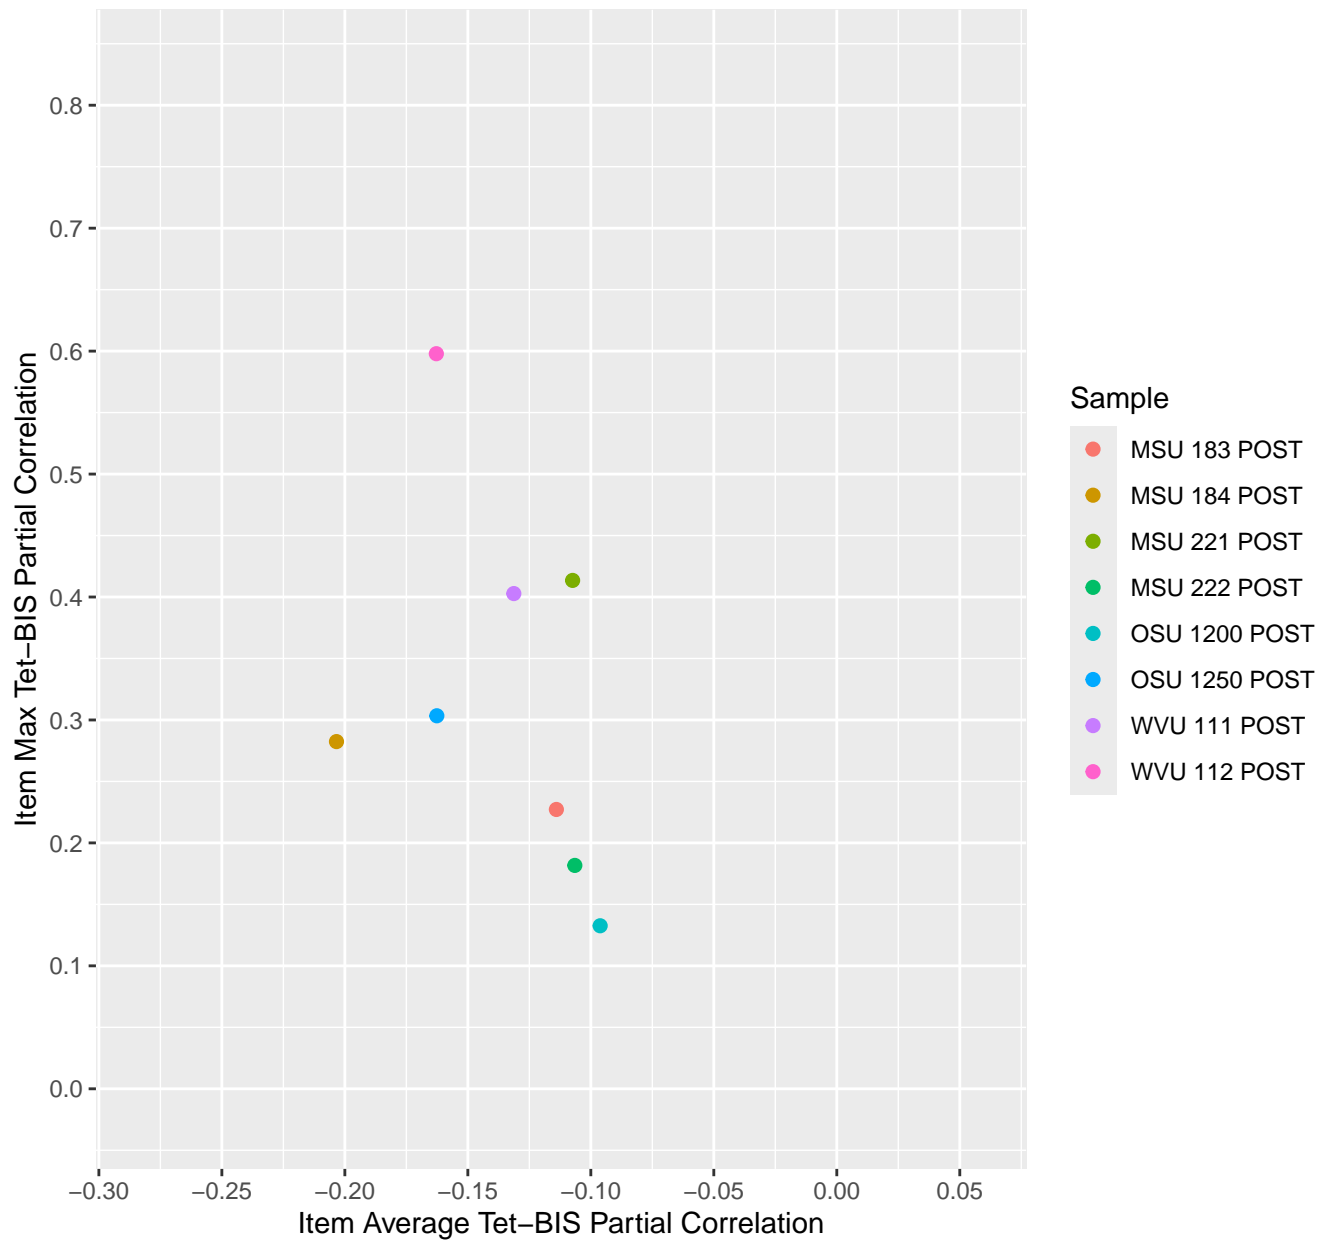

Item Average vs Max Tet-BIS Partial Correlation
For KD1.46.V1