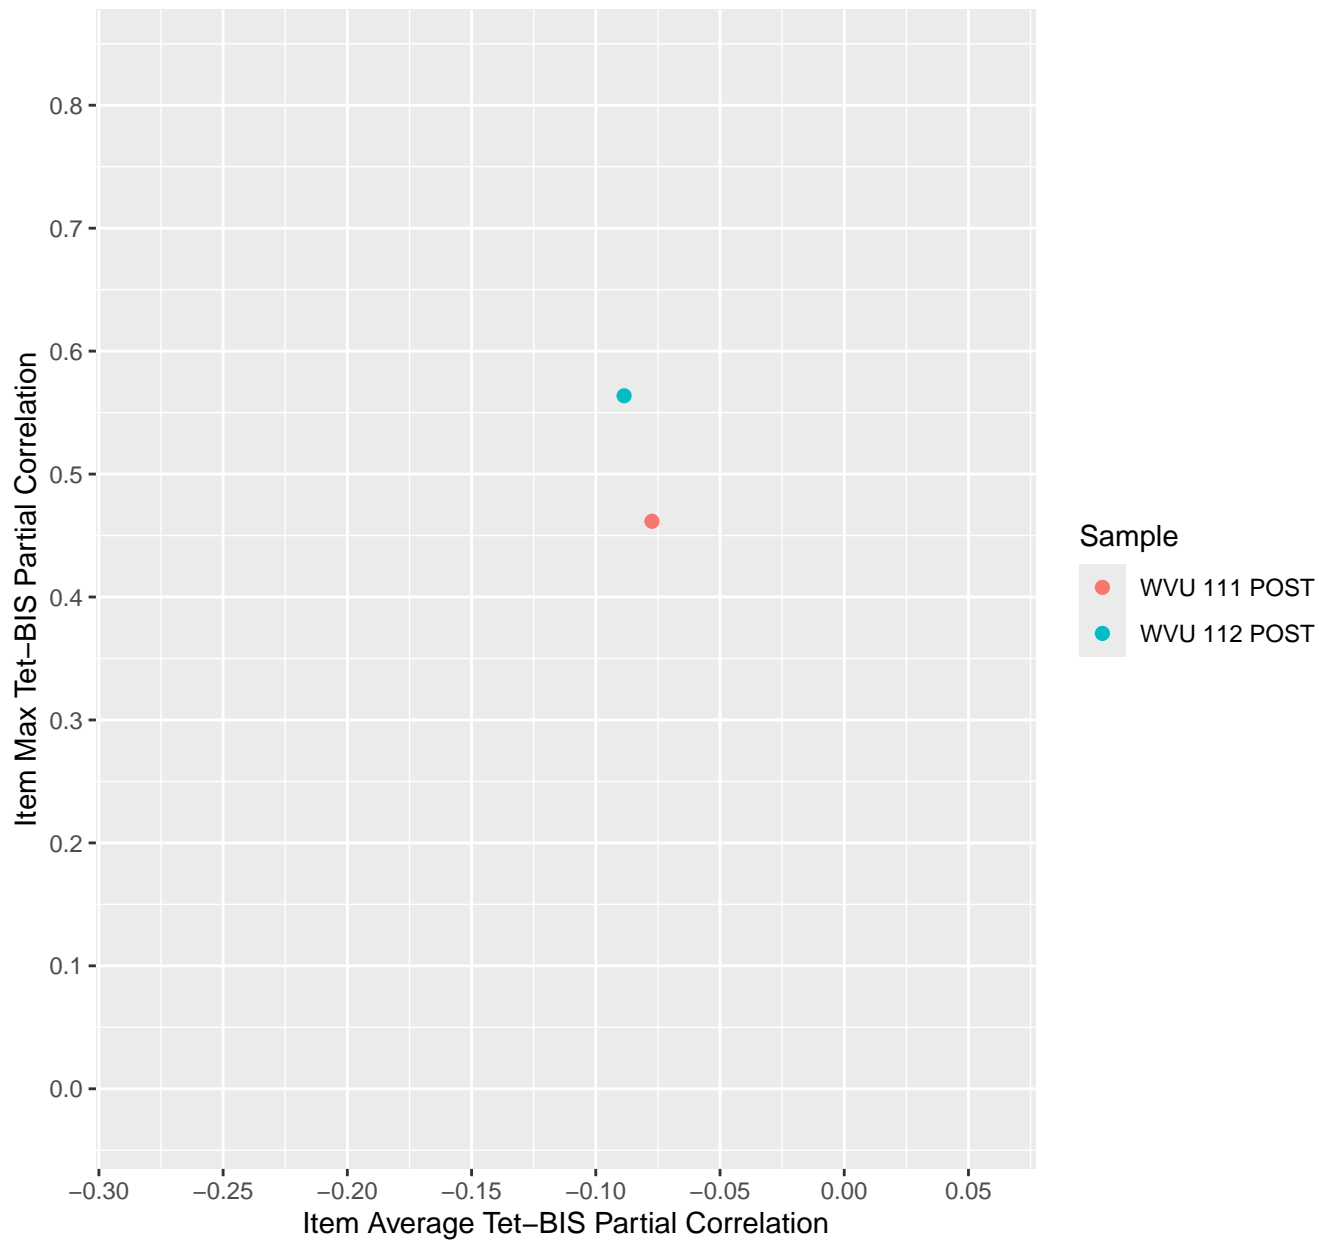

Item Average vs Max Tet-BIS Partial Correlation For KD1.39.V3AH

Item Average vs Max Tet-BIS Partial Correlation For KD1.40.V3AH

Item Average vs Max Tet-BIS Partial Correlation For KD1.41.V1

Item Average vs Max Tet-BIS Partial Correlation For KD1.42.V6EC