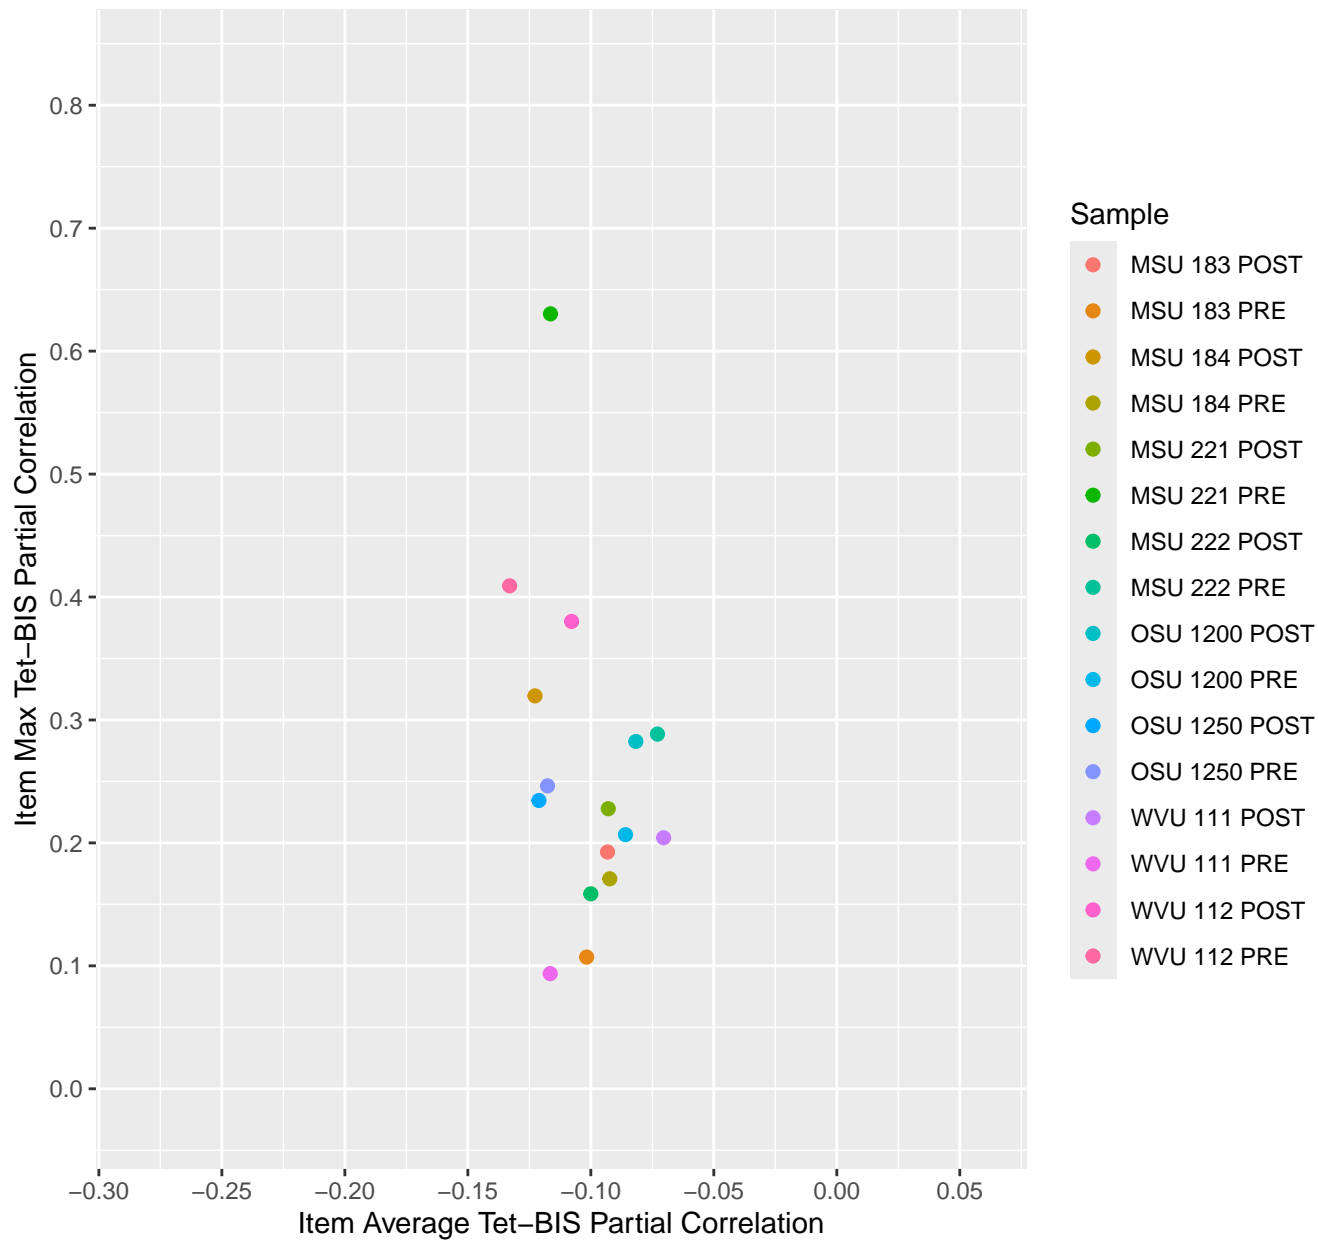

Item Average vs Max Tet-BIS Partial Correlation For KD1.1.V1

Item Average vs Max Tet-BIS Partial Correlation For KD1.1.V3

Item Average vs Max Tet-BIS Partial Correlation For KD1.2.V1

Item Average vs Max Tet-BIS Partial Correlation For KD1.3.V1

Item Average vs Max Tet-BIS Partial Correlation For KD1.3.V2

Item Average vs Max Tet-BIS Partial Correlation For KD1.4.V1

Item Average vs Max Tet-BIS Partial Correlation For KD1.5.V1

Item Average vs Max Tet-BIS Partial Correlation For KD1.5.V3

Item Average vs Max Tet-BIS Partial Correlation For KD1.6.V1

Item Average vs Max Tet-BIS Partial Correlation
For KD1.6.V3

Item Average vs Max Tet-BIS Partial Correlation For KD1.6.V4EC

Item Average vs Max Tet-BIS Partial Correlation For KD1.7.V1

Item Average vs Max Tet-BIS Partial Correlation For KD1.8.V1

Item Average vs Max Tet-BIS Partial Correlation For KD1.8.V3

Item Average vs Max Tet-BIS Partial Correlation For KD1.9.V1

Item Average vs Max Tet-BIS Partial Correlation
For KD1.10.V1