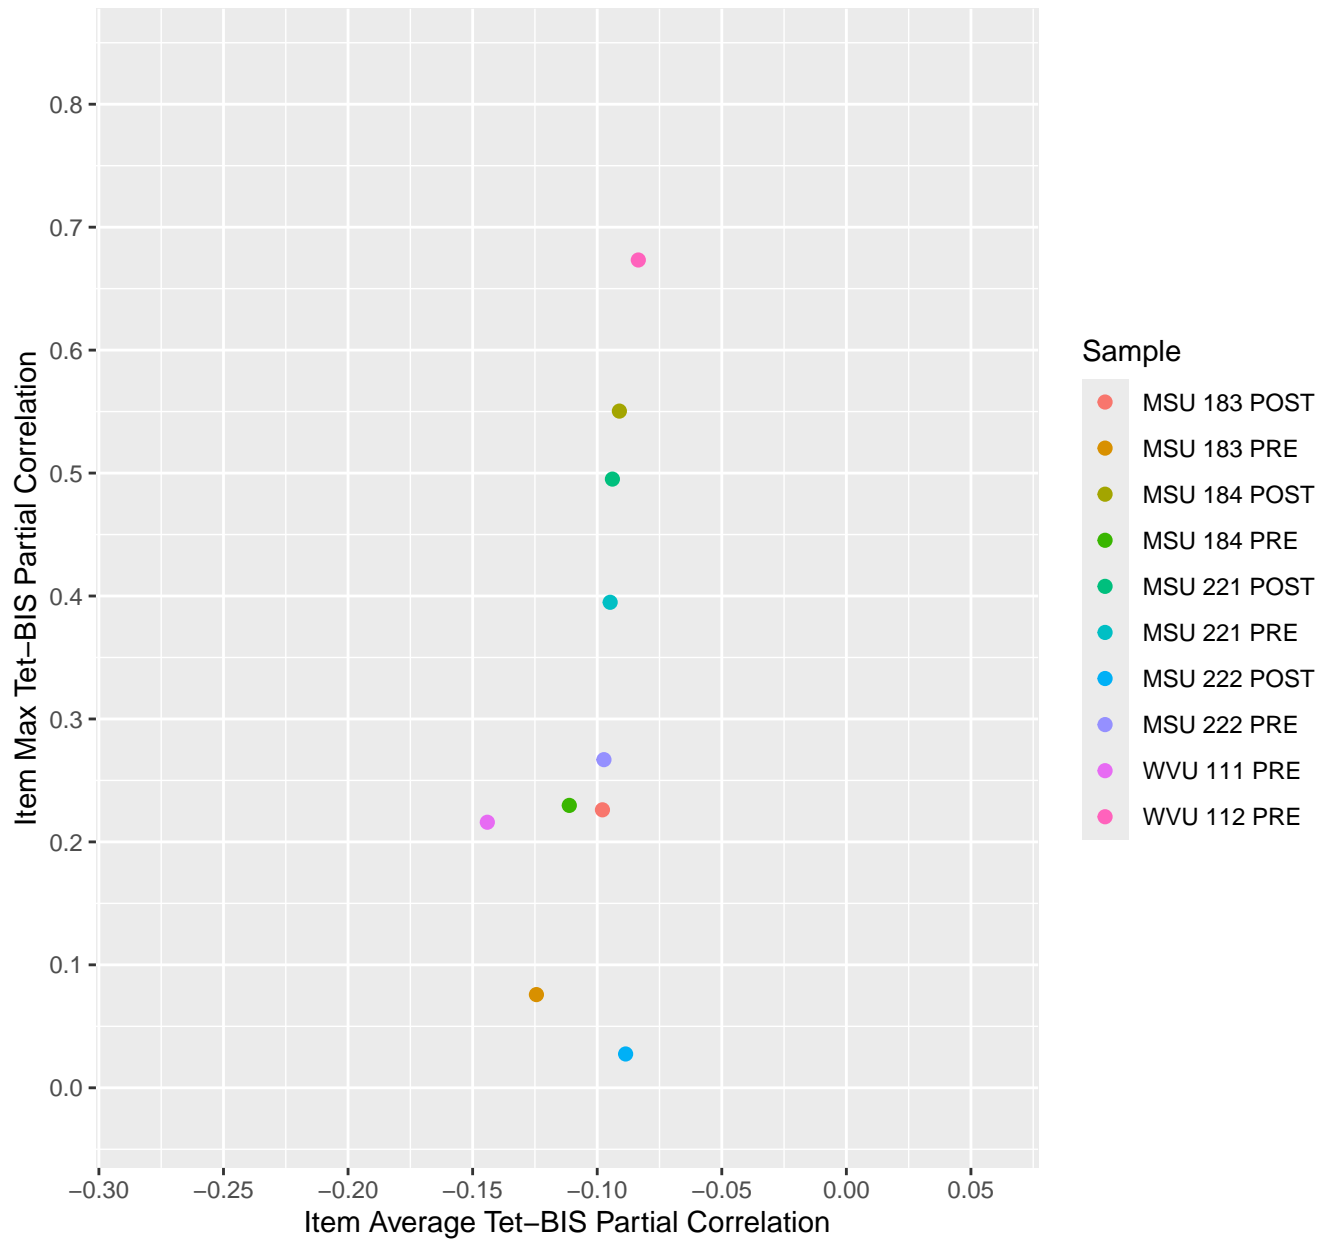

Item Average vs Max Tet-BIS Partial Correlation For KD1.27.V1