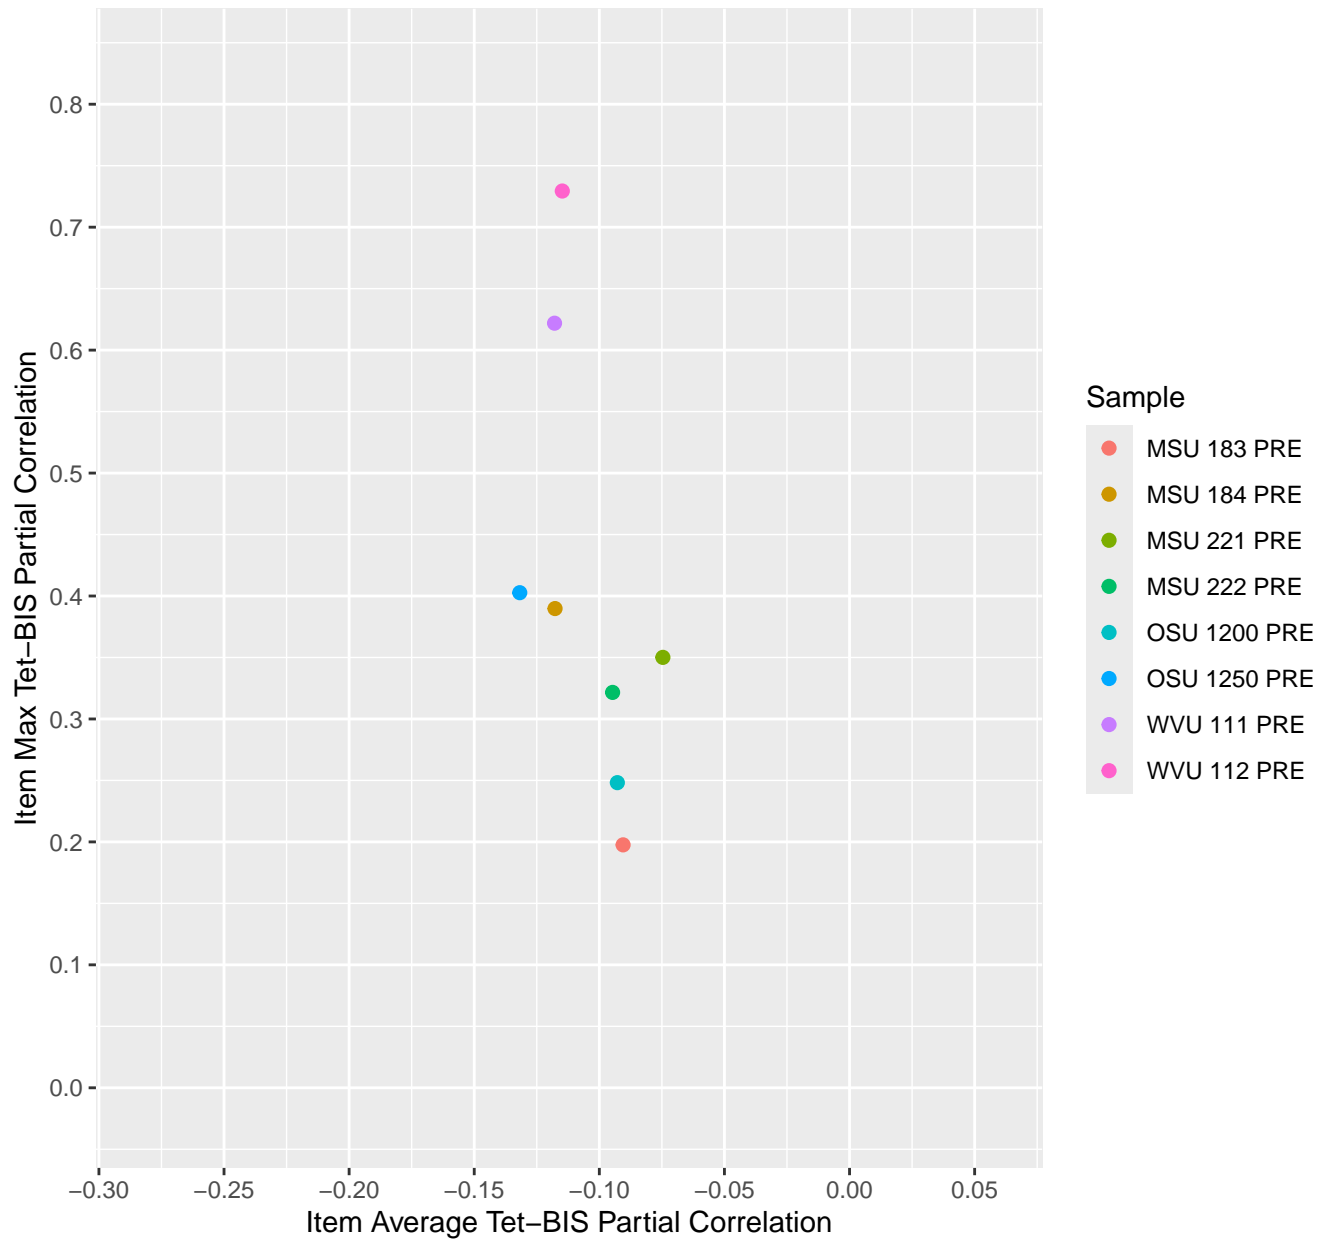

Item Average vs Max Tet-BIS Partial Correlation For KD1.1.V1

Item Average vs Max Tet-BIS Partial Correlation For KD1.1.V3

Item Average vs Max Tet-BIS Partial Correlation For KD1.2.V1

Item Average vs Max Tet-BIS Partial Correlation For KD1.3.V1

Item Average vs Max Tet-BIS Partial Correlation For KD1.3.V2

Item Average vs Max Tet-BIS Partial Correlation For KD1.4.V1

Item Average vs Max Tet-BIS Partial Correlation For KD1.5.V1

Item Average vs Max Tet-BIS Partial Correlation For KD1.5.V3

Item Average vs Max Tet-BIS Partial Correlation For KD1.6.V1

Item Average vs Max Tet-BIS Partial Correlation
For KD1.6.V3

Item Average vs Max Tet-BIS Partial Correlation For KD1.6.V4EC

Item Average vs Max Tet-BIS Partial Correlation For KD1.7.V1