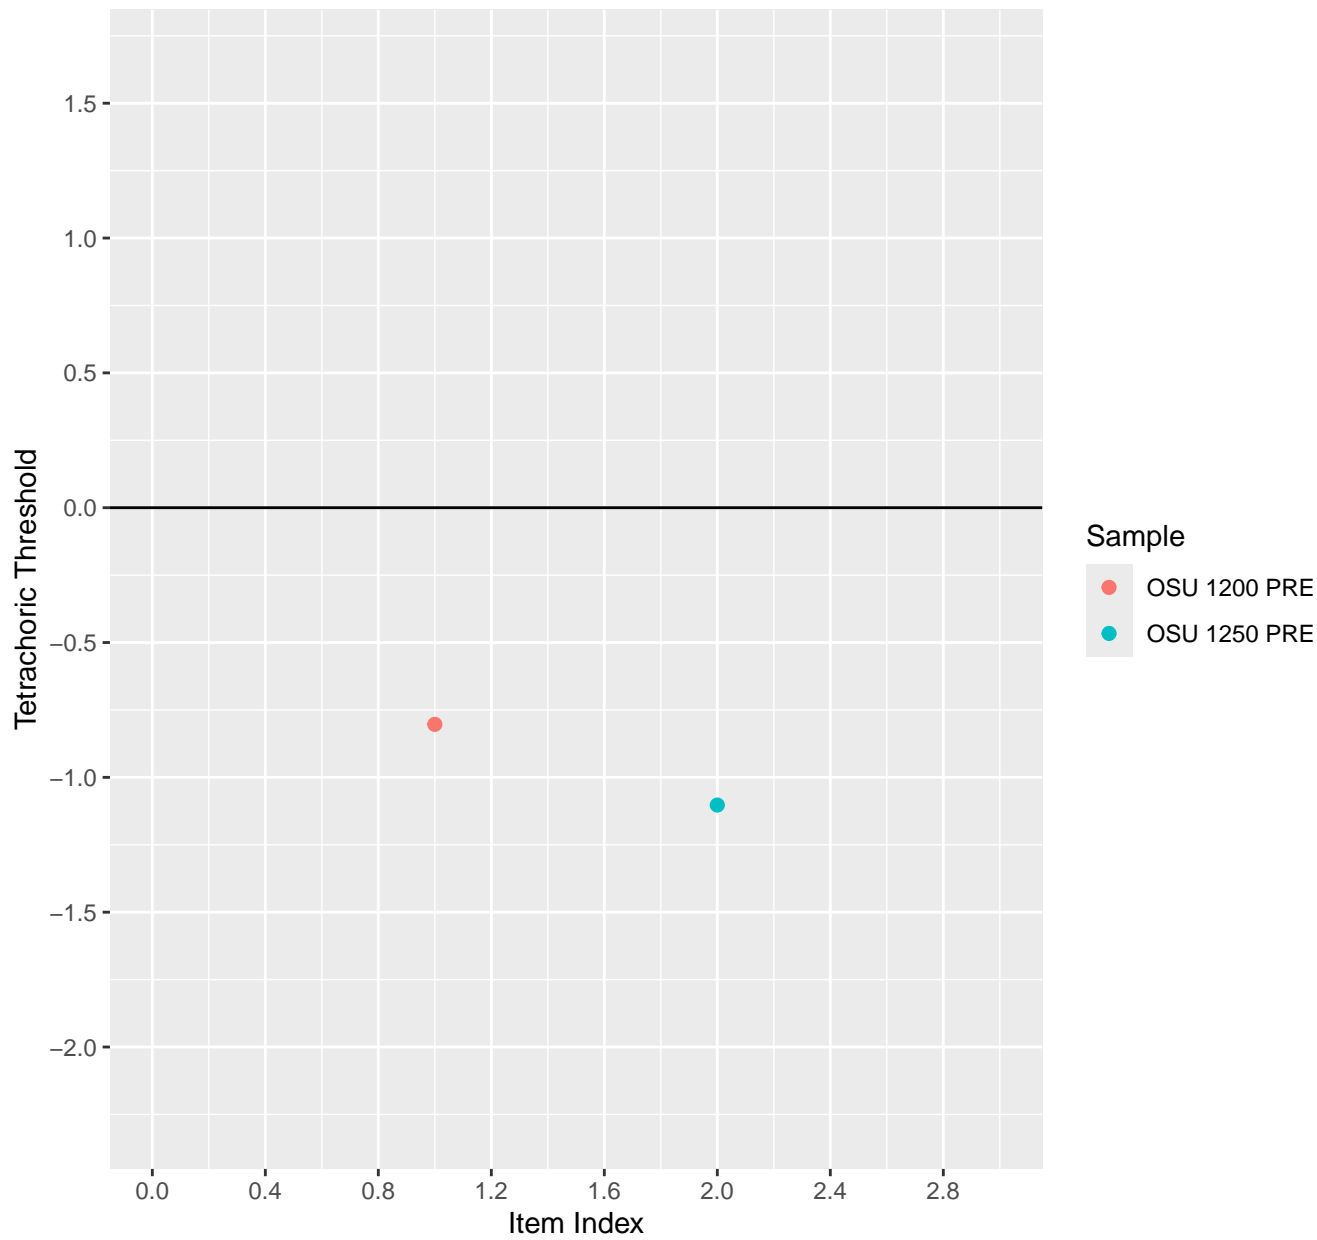

Tetrachoric Threshold For KD1.20.V1

Tetrachoric Threshold For KD1.20.V2EC

Tetrachoric Threshold For KD1.21.V1

Tetrachoric Threshold For KD1.21.V2

Tetrachoric Threshold For KD1.22.V1

Tetrachoric Threshold For KD1.22.V2EC

Tetrachoric Threshold For KD1.23.V2

Tetrachoric Threshold For KD1.24.V1

Tetrachoric Threshold For KD1.25.V1

Tetrachoric Threshold For KD1.26.V1

Tetrachoric Threshold For KD1.27.V1

Tetrachoric Threshold For KD1.27.V2