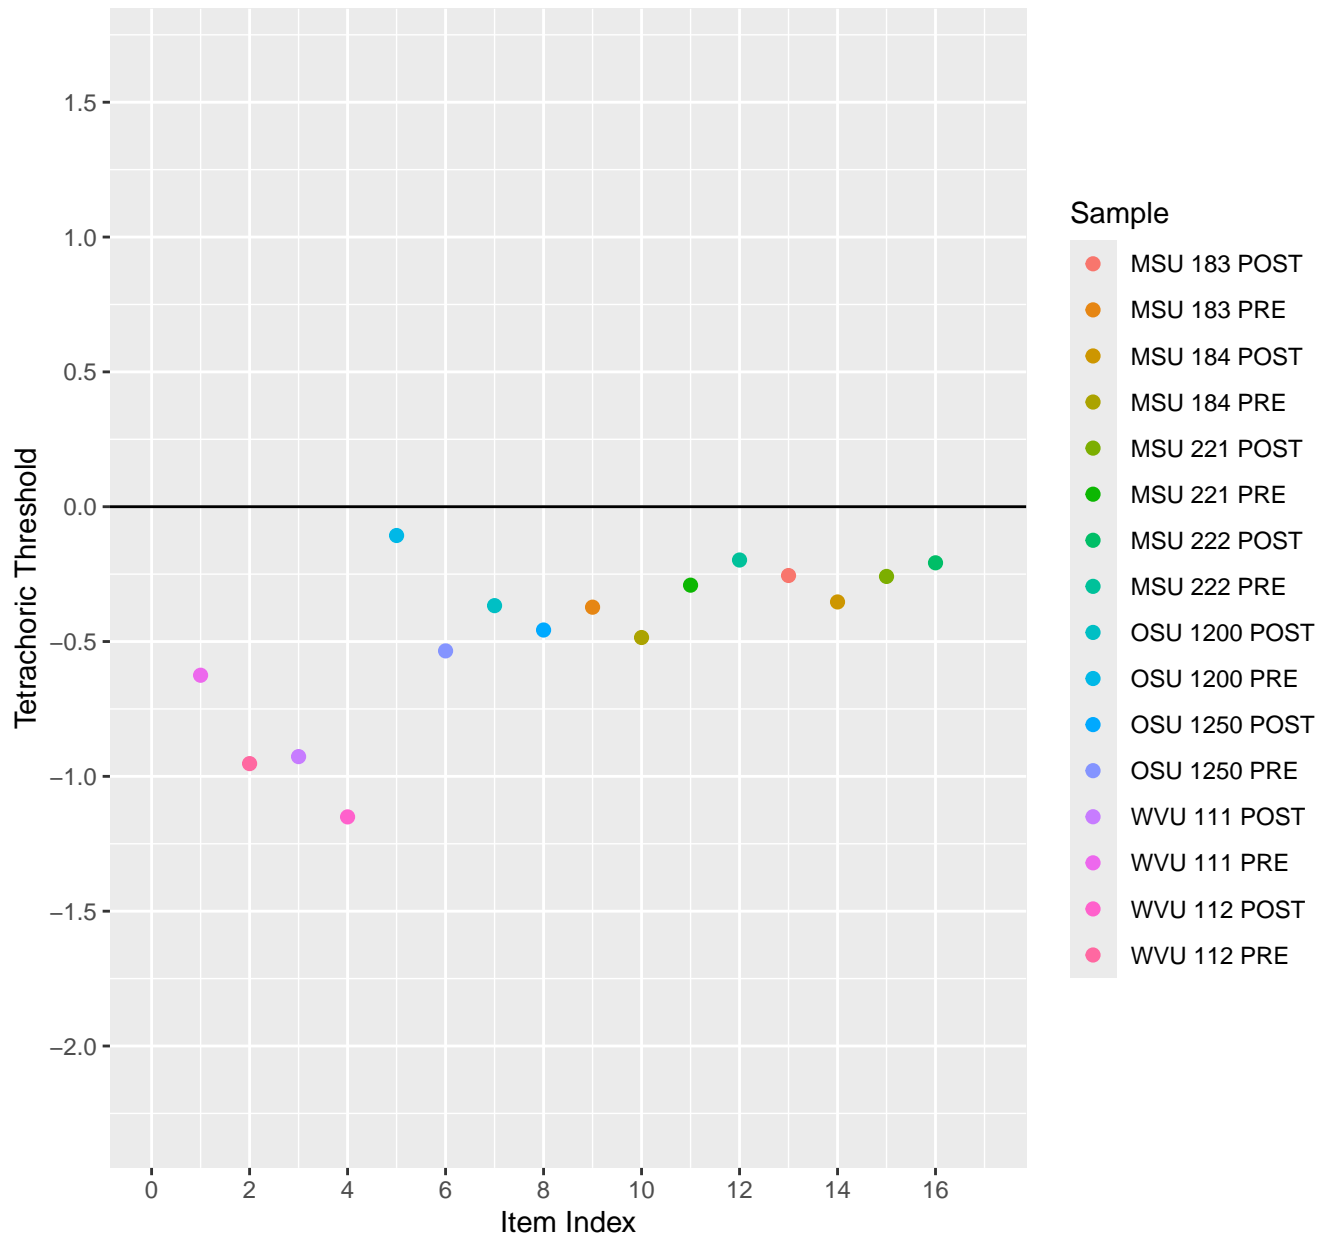

Tetrachoric Threshold For KD1.1.V1

Tetrachoric Threshold For KD1.1.V3

Tetrachoric Threshold For KD1.2.V1

Tetrachoric Threshold For KD1.3.V1

Tetrachoric Threshold For KD1.3.V2

Tetrachoric Threshold For KD1.4.V1

Tetrachoric Threshold For KD1.5.V1

Tetrachoric Threshold For KD1.5.V3

Tetrachoric Threshold For KD1.6.V1

Tetrachoric Threshold For KD1.6.V3

Tetrachoric Threshold For KD1.6.V4EC

Tetrachoric Threshold For KD1.7.V1

Tetrachoric Threshold For KD1.8.V1

Tetrachoric Threshold For KD1.8.V3

Tetrachoric Threshold For KD1.9.V1

Tetrachoric Threshold For KD1.10.V1

Tetrachoric Threshold For KD1.10.V3

Tetrachoric Threshold For KD1.10.V6EC

Tetrachoric Threshold For KD1.11.V1

Tetrachoric Threshold For KD1.11.V6EC

Tetrachoric Threshold For KD1.12.V1

Tetrachoric Threshold For KD1.13.V1

Tetrachoric Threshold For KD1.13.V3

Tetrachoric Threshold For KD1.13.V4EC