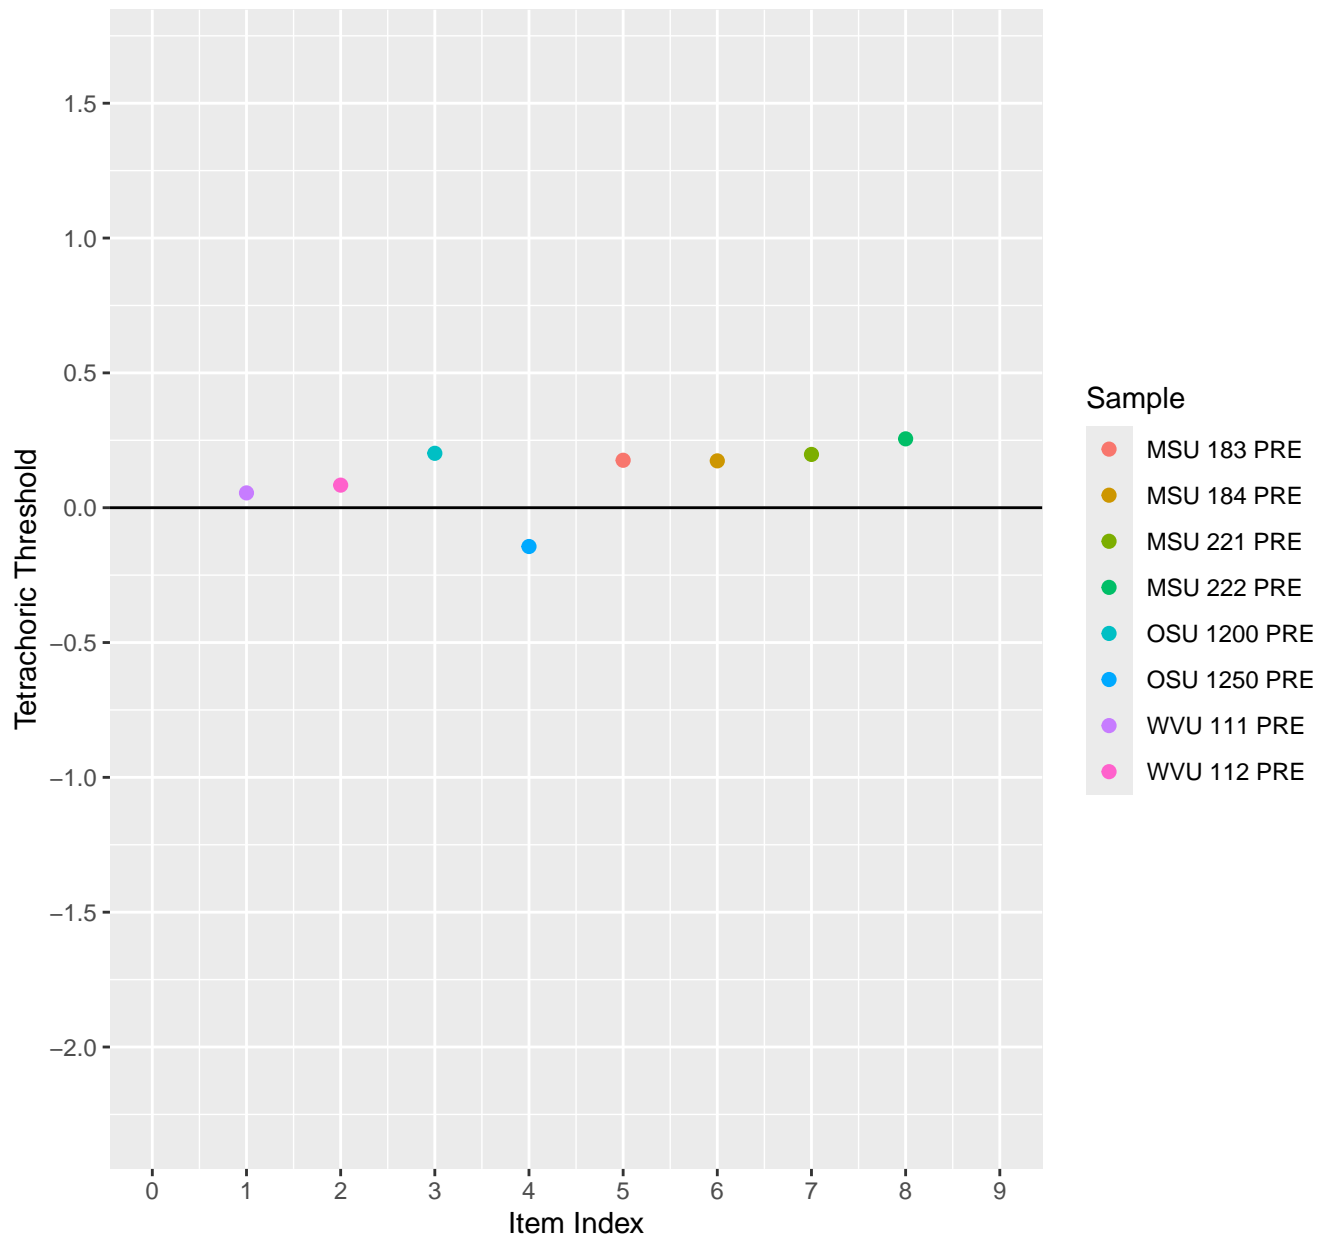

Tetrachoric Threshold For KD1.8.V1

Tetrachoric Threshold For KD1.8.V3

Tetrachoric Threshold For KD1.9.V1

Tetrachoric Threshold For KD1.10.V1

Tetrachoric Threshold For KD1.10.V3

Tetrachoric Threshold For KD1.10.V6EC

Tetrachoric Threshold For KD1.11.V1

Tetrachoric Threshold For KD1.11.V6EC

Tetrachoric Threshold For KD1.12.V1

Tetrachoric Threshold For KD1.13.V1

Tetrachoric Threshold For KD1.13.V3

Tetrachoric Threshold For KD1.13.V4EC

Tetrachoric Threshold For KD1.14.V1

Tetrachoric Threshold For KD1.14.V3

Tetrachoric Threshold For KD1.15.V1

Tetrachoric Threshold For KD1.15.V2EC

Tetrachoric Threshold For KD1.16.V1

Tetrachoric Threshold For KD1.17.V1