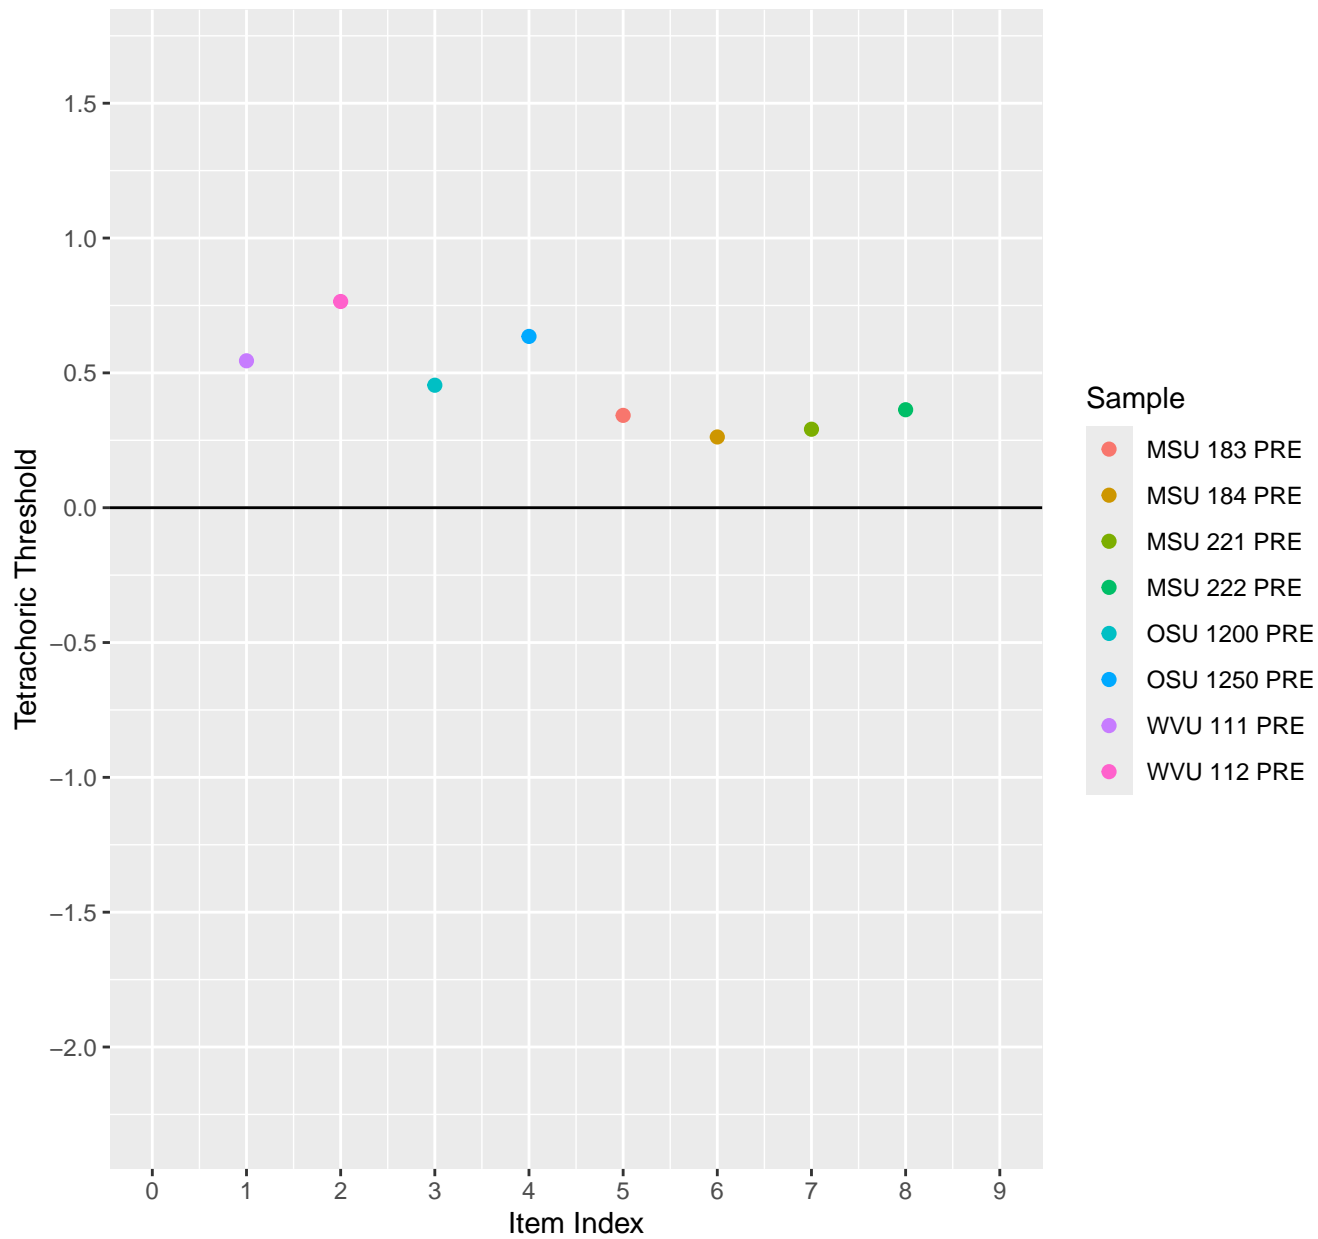

Tetrachoric Threshold For KD1.17.V2EC

Tetrachoric Threshold For KD1.17.V3AH

Tetrachoric Threshold For KD1.18.V1

Tetrachoric Threshold For KD1.18.V3

Tetrachoric Threshold For KD1.19.V1

Tetrachoric Threshold For KD1.19.V3

Tetrachoric Threshold For KD1.20.V1

Tetrachoric Threshold For KD1.20.V2EC

Tetrachoric Threshold For KD1.21.V1

Tetrachoric Threshold For KD1.21.V2

Tetrachoric Threshold For KD1.22.V1

Tetrachoric Threshold For KD1.22.V2EC