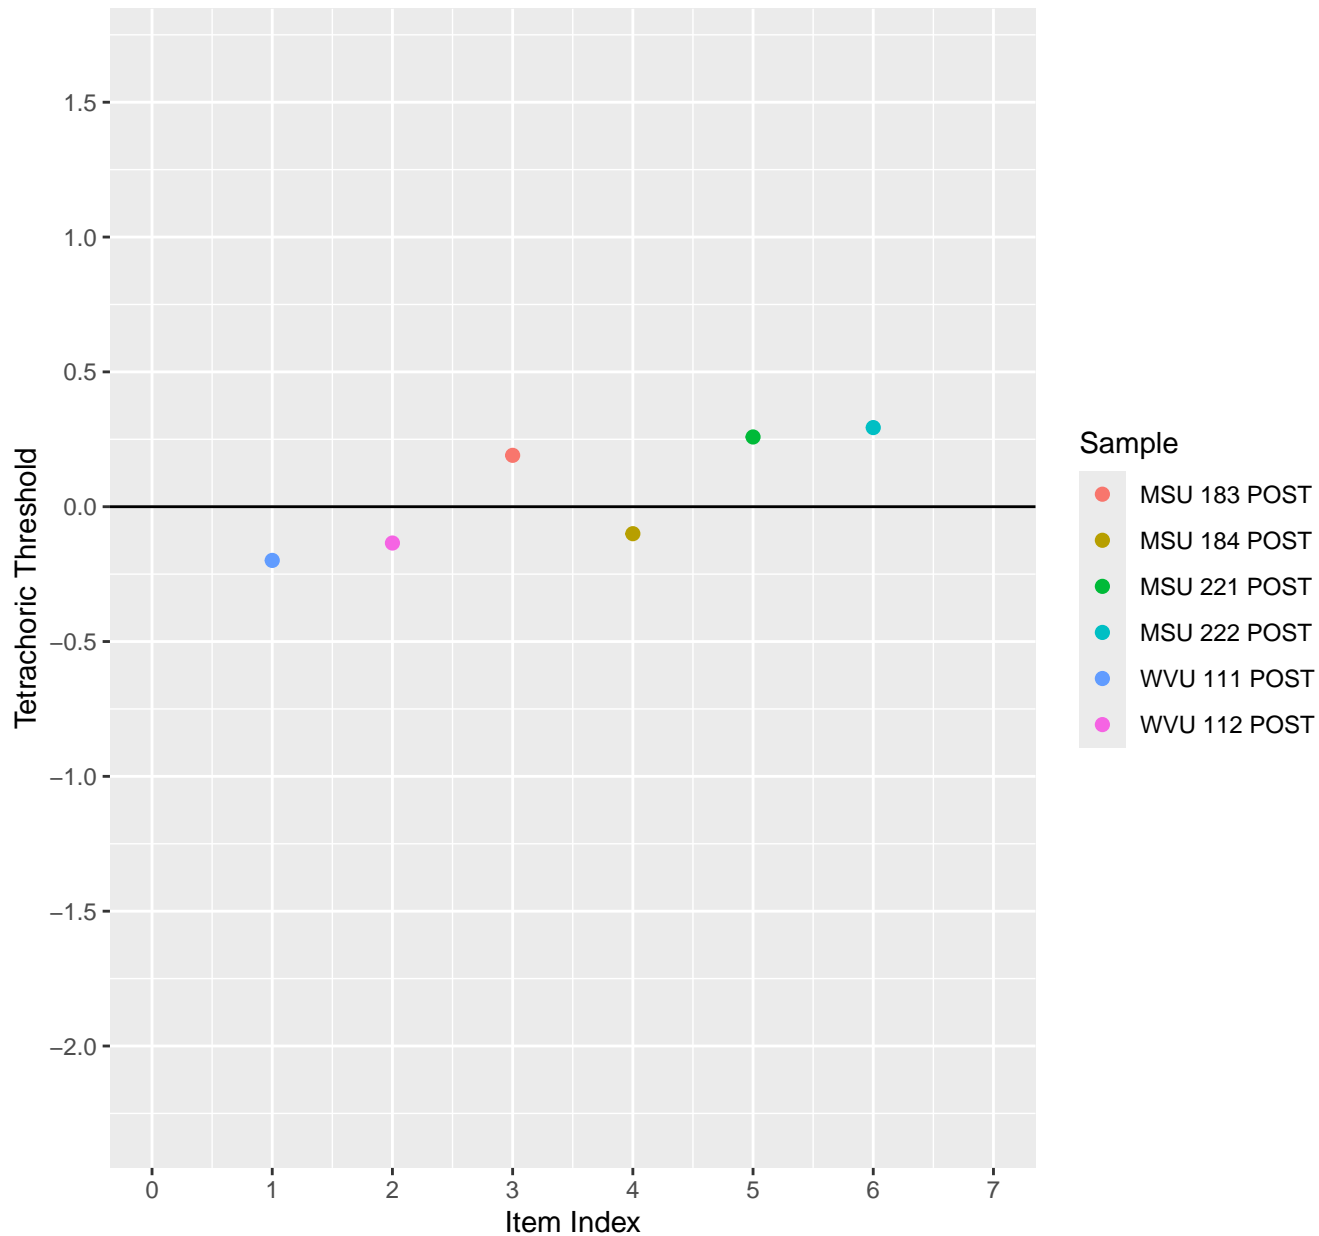

Tetrachoric Threshold For KD1.1.V1

Tetrachoric Threshold For KD1.1.V3

Tetrachoric Threshold For KD1.2.V1

Tetrachoric Threshold For KD1.3.V1

Tetrachoric Threshold For KD1.3.V2

Tetrachoric Threshold For KD1.4.V1

Tetrachoric Threshold For KD1.8.V1

Tetrachoric Threshold For KD1.8.V3

Tetrachoric Threshold For KD1.9.V1

Tetrachoric Threshold For KD1.10.V1

Tetrachoric Threshold For KD1.10.V3

Tetrachoric Threshold For KD1.10.V6EC

Tetrachoric Threshold For KD1.17.V2EC

Tetrachoric Threshold For KD1.17.V3AH

Tetrachoric Threshold For KD1.18.V1

Tetrachoric Threshold For KD1.18.V3

Tetrachoric Threshold For KD1.19.V1

Tetrachoric Threshold For KD1.19.V3

Tetrachoric Threshold For KD1.20.V1

Tetrachoric Threshold For KD1.20.V2EC

Tetrachoric Threshold For KD1.21.V1

Tetrachoric Threshold For KD1.21.V2

Tetrachoric Threshold For KD1.22.V1

Tetrachoric Threshold For KD1.22.V2EC