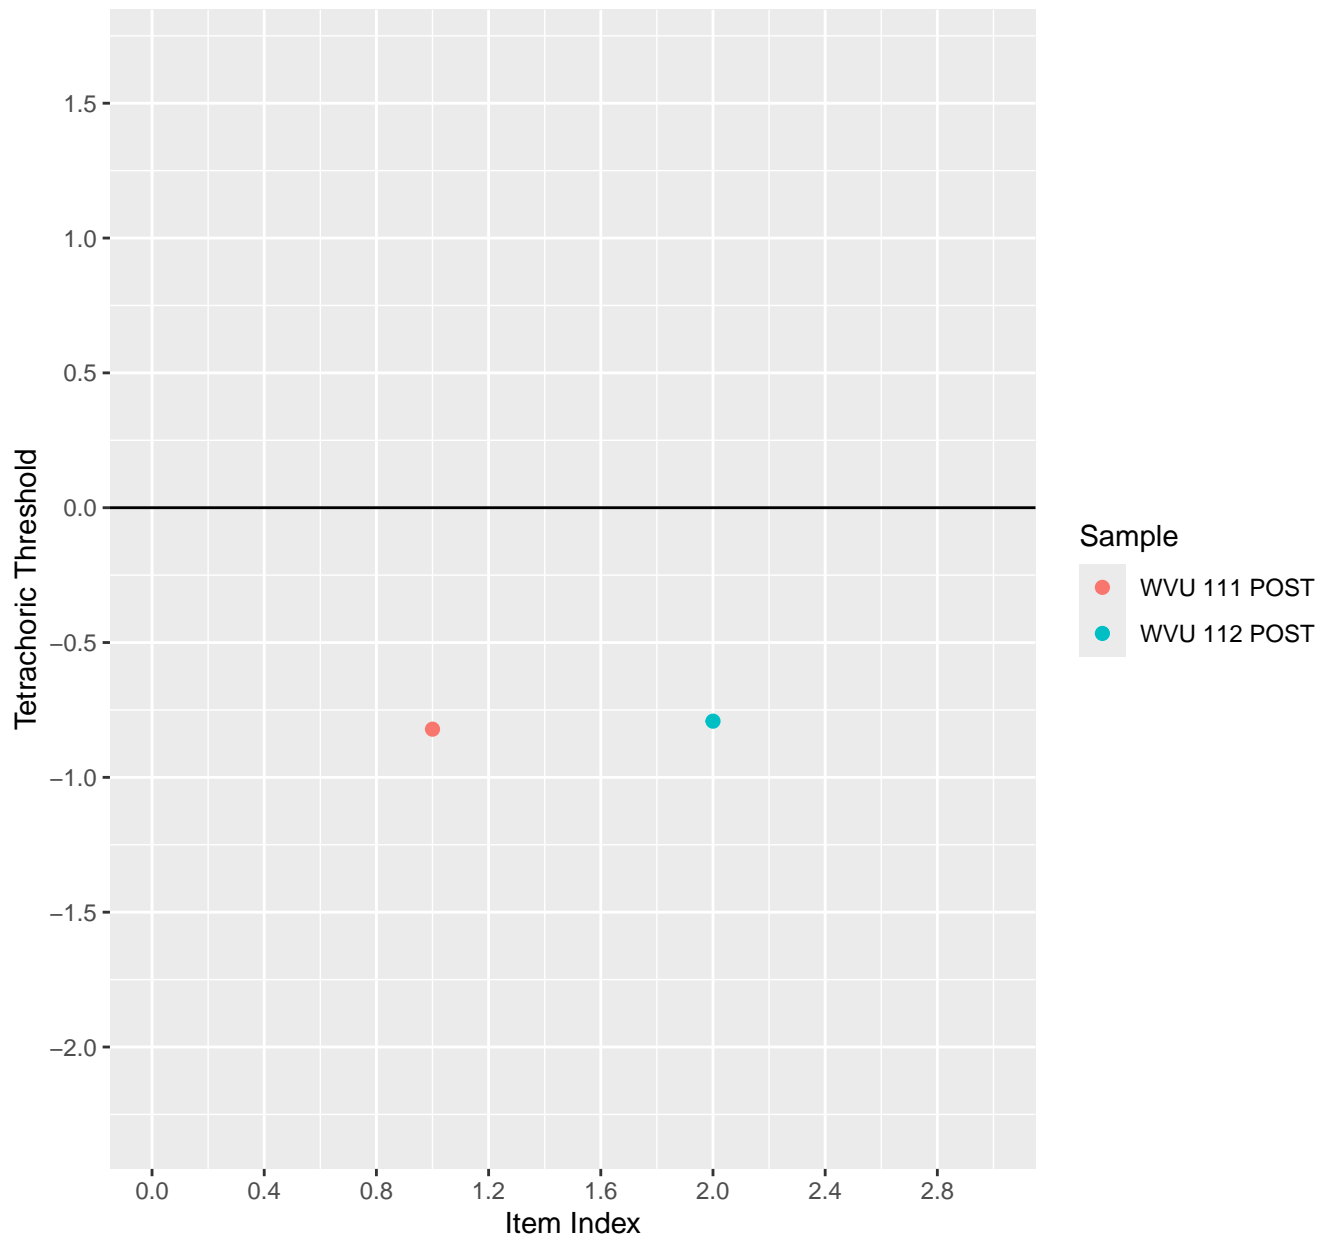

Tetrachoric Threshold For KD1.51.V1