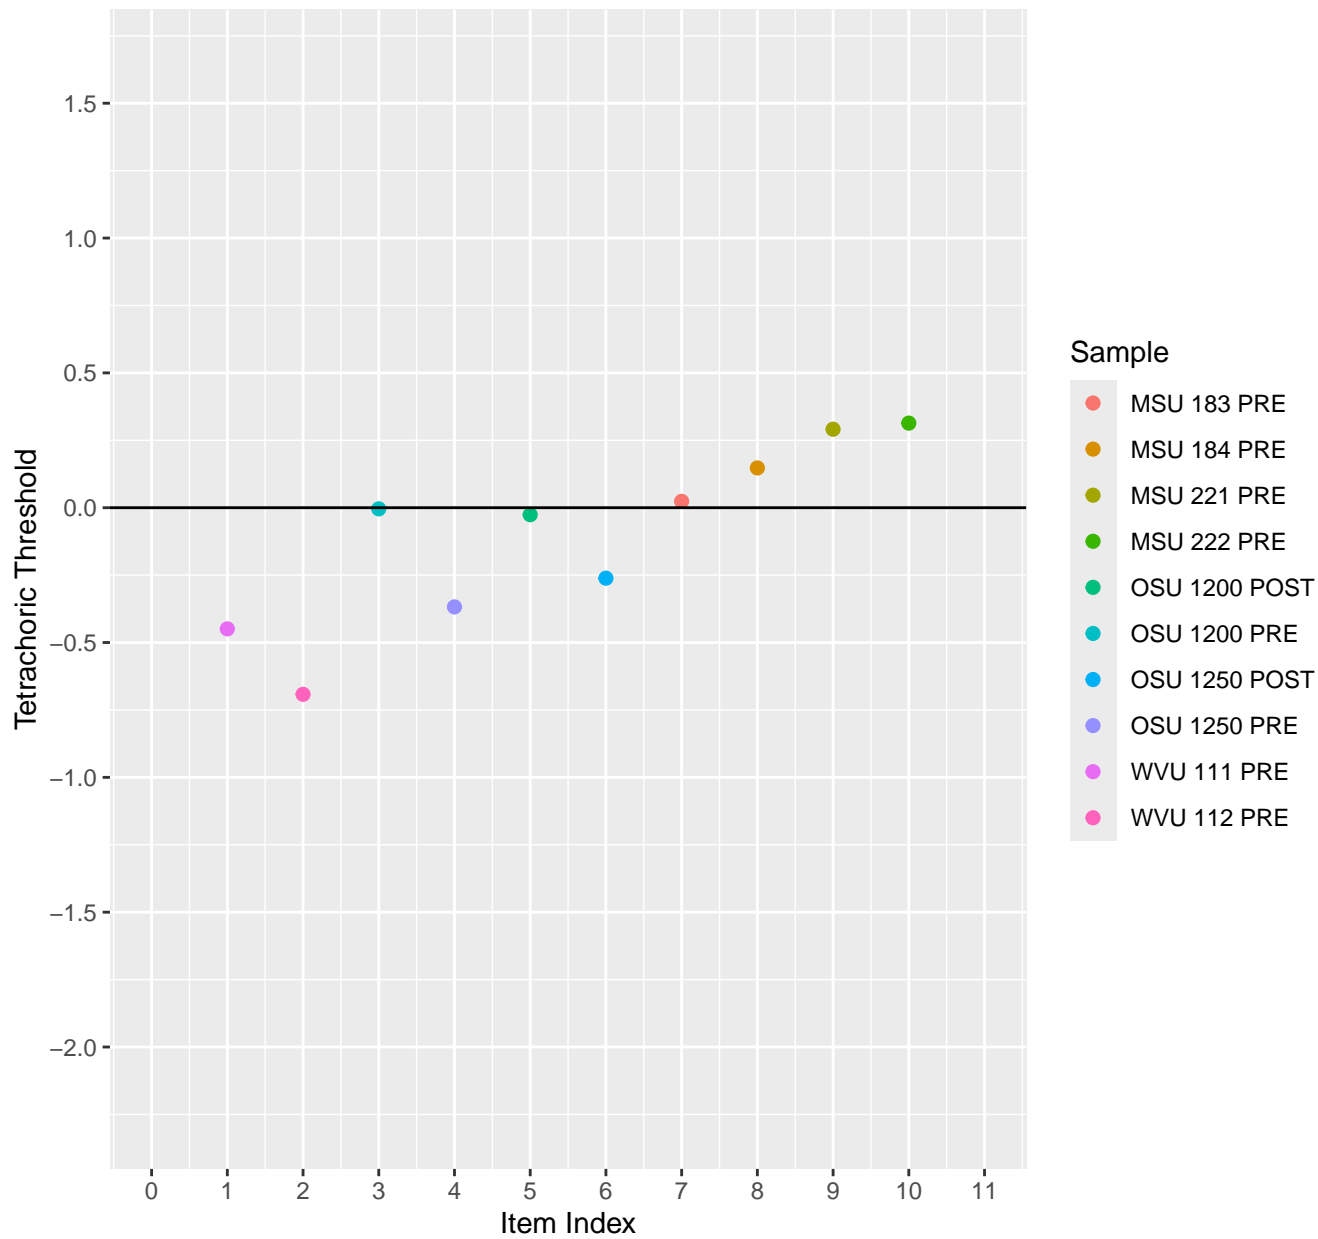

Tetrachoric Threshold For KD1.8.V1

Tetrachoric Threshold For KD1.8.V3

Tetrachoric Threshold For KD1.9.V1

Tetrachoric Threshold For KD1.10.V1

Tetrachoric Threshold For KD1.10.V3

Tetrachoric Threshold For KD1.10.V6EC

Tetrachoric Threshold For KD1.14.V1

Tetrachoric Threshold For KD1.14.V3

Tetrachoric Threshold For KD1.15.V1

Tetrachoric Threshold For KD1.15.V2EC

Tetrachoric Threshold For KD1.16.V1

Tetrachoric Threshold For KD1.17.V1

Tetrachoric Threshold For KD1.17.V2EC

Tetrachoric Threshold For KD1.17.V3AH

Tetrachoric Threshold For KD1.18.V1

Tetrachoric Threshold For KD1.18.V3

Tetrachoric Threshold For KD1.19.V1

Tetrachoric Threshold For KD1.19.V3

Tetrachoric Threshold For KD1.20.V1

Tetrachoric Threshold For KD1.20.V2EC

Tetrachoric Threshold For KD1.21.V1

Tetrachoric Threshold For KD1.21.V2

Tetrachoric Threshold For KD1.22.V1

Tetrachoric Threshold For KD1.22.V2EC