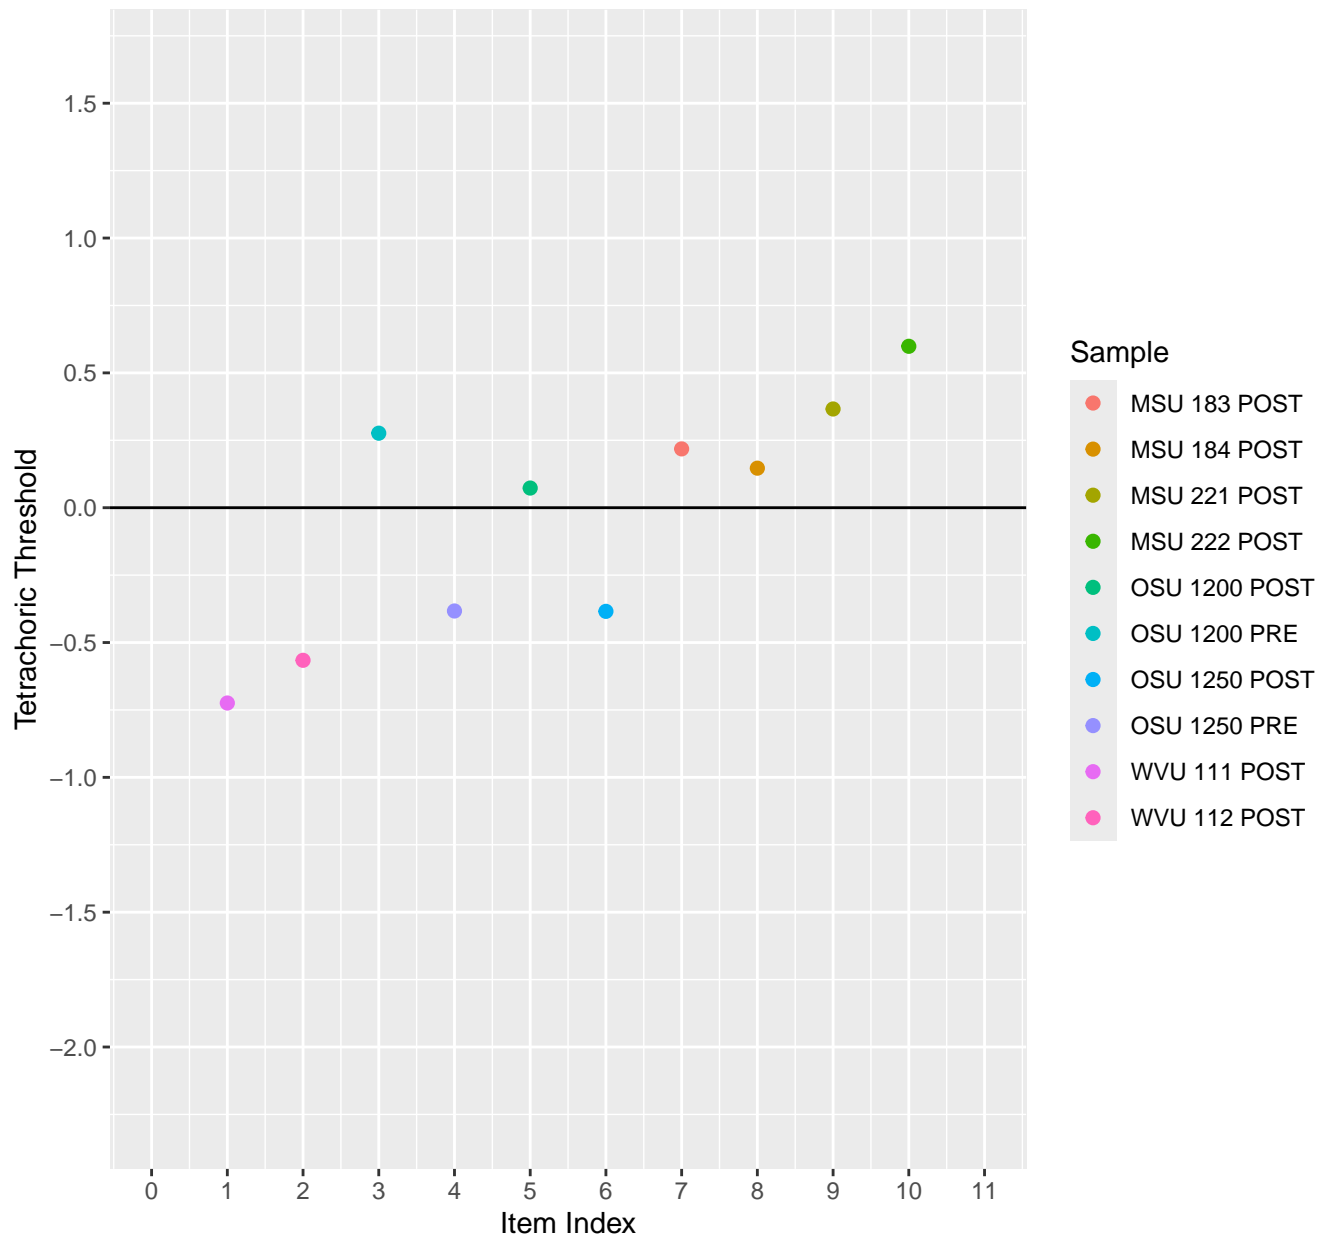

Tetrachoric Threshold For KD1.23.V2