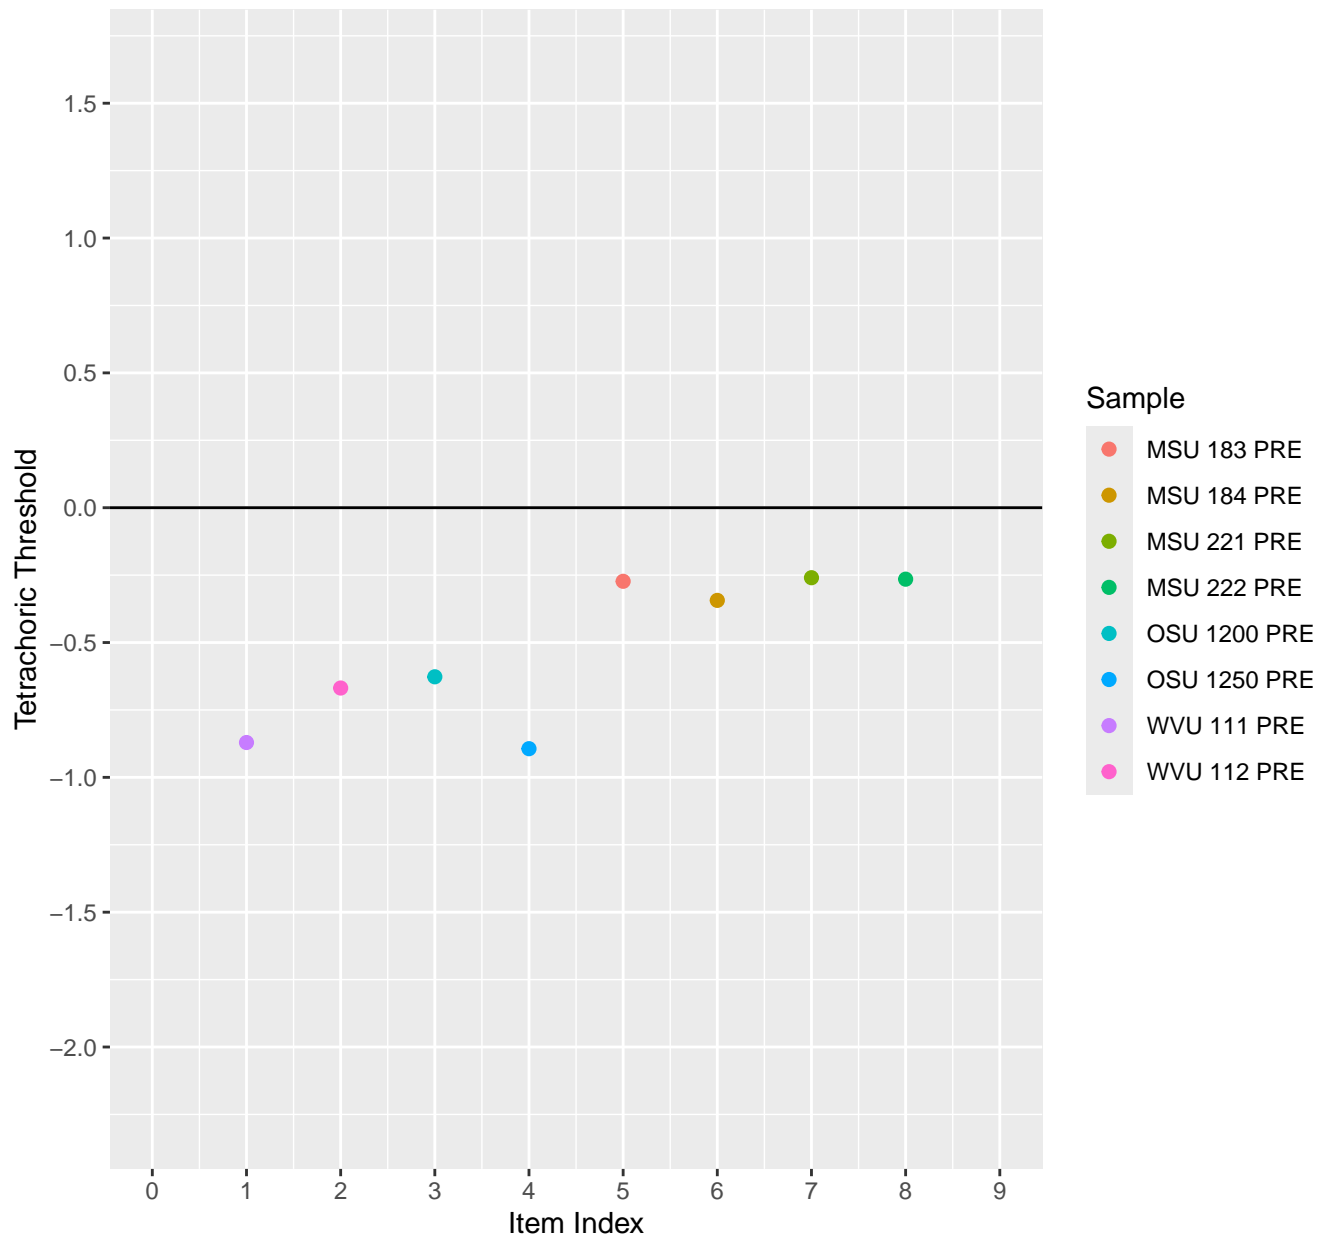

Tetrachoric Threshold For KD1.20.V1

Tetrachoric Threshold For KD1.20.V2EC

Tetrachoric Threshold For KD1.21.V1

Tetrachoric Threshold For KD1.21.V2

Tetrachoric Threshold For KD1.22.V1

Tetrachoric Threshold For KD1.22.V2EC

Tetrachoric Threshold For KD1.23.V2

Tetrachoric Threshold For KD1.24.V1

Tetrachoric Threshold For KD1.25.V1

Tetrachoric Threshold For KD1.26.V1

Tetrachoric Threshold For KD1.27.V1

Tetrachoric Threshold For KD1.27.V2