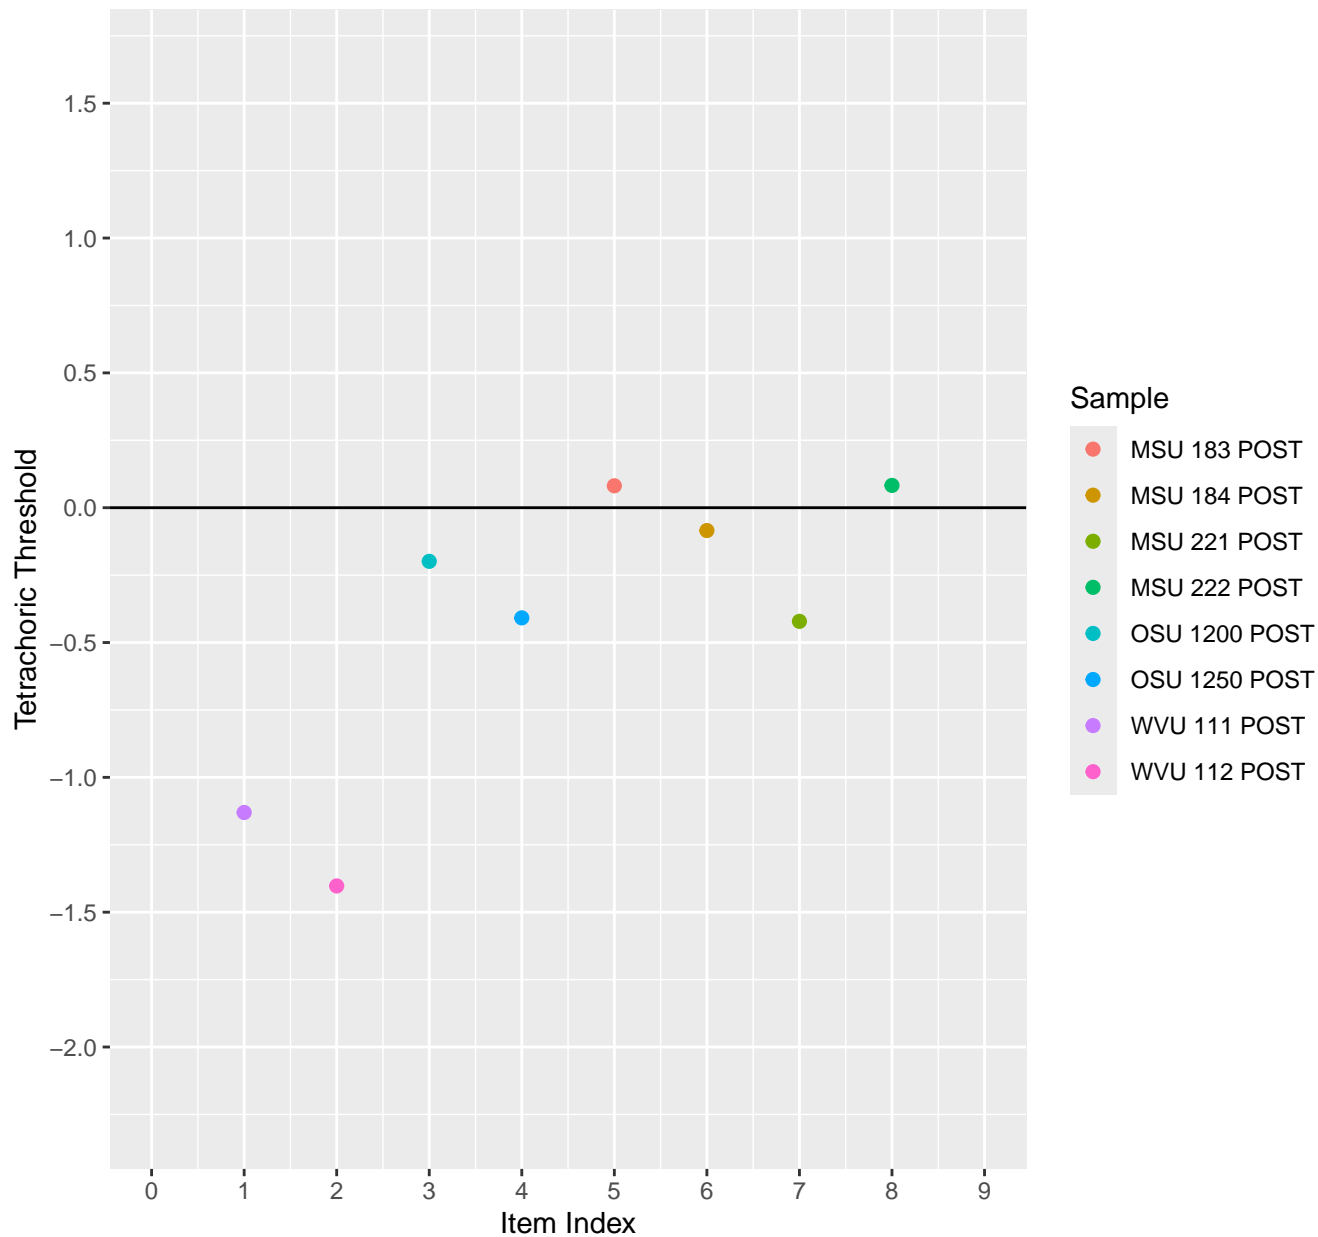

Tetrachoric Threshold For KD1.1.V1

Tetrachoric Threshold For KD1.1.V3

Tetrachoric Threshold For KD1.2.V1

Tetrachoric Threshold For KD1.3.V1

Tetrachoric Threshold For KD1.3.V2

Tetrachoric Threshold For KD1.4.V1

Tetrachoric Threshold For KD1.8.V1

Tetrachoric Threshold For KD1.8.V3

Tetrachoric Threshold For KD1.9.V1

Tetrachoric Threshold For KD1.10.V1

Tetrachoric Threshold For KD1.10.V3

Tetrachoric Threshold For KD1.10.V6EC

Tetrachoric Threshold For KD1.39.V3AH

Tetrachoric Threshold For KD1.40.V3AH

Tetrachoric Threshold For KD1.41.V1

Tetrachoric Threshold For KD1.42.V6EC

Tetrachoric Threshold For KD1.43.V1

Tetrachoric Threshold For KD1.43.V6EC

Tetrachoric Threshold For KD1.44.V1

Tetrachoric Threshold For KD1.44.V6EC

Tetrachoric Threshold For KD1.46.V1

Tetrachoric Threshold For KD1.47.V1

Tetrachoric Threshold For KD1.48.V1

Tetrachoric Threshold For KD1.49.V1