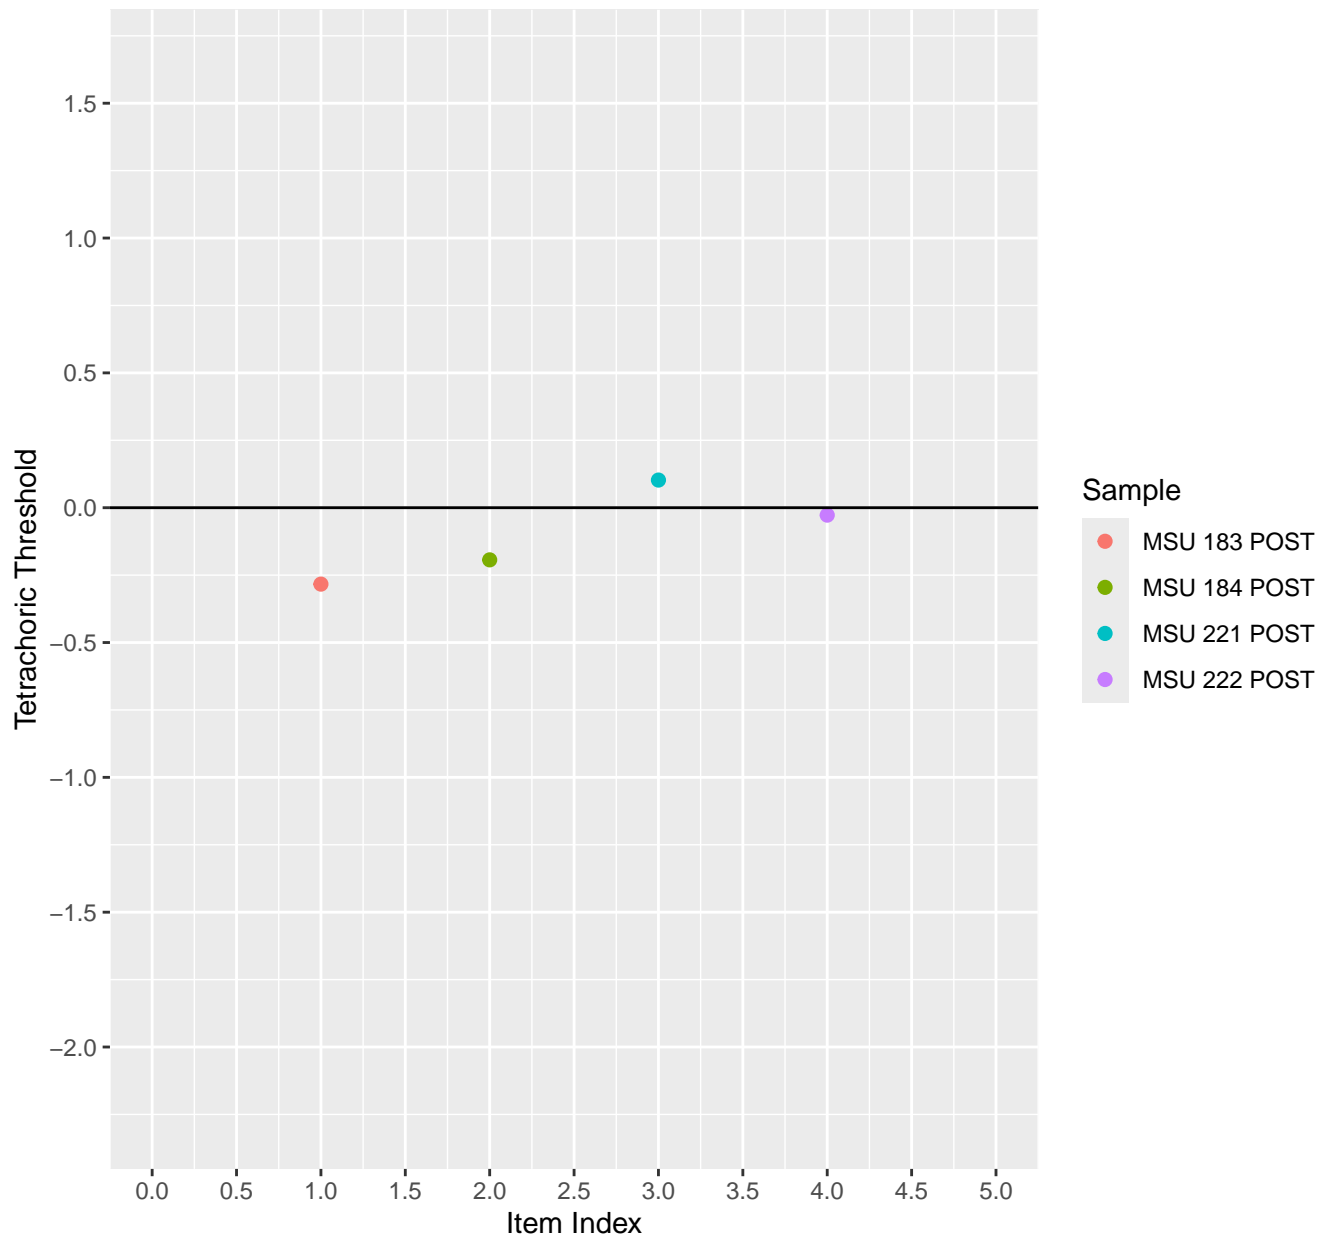

Tetrachoric Threshold For KD1.1.V1

Tetrachoric Threshold For KD1.1.V3

Tetrachoric Threshold For KD1.2.V1

Tetrachoric Threshold For KD1.3.V1

Tetrachoric Threshold For KD1.3.V2

Tetrachoric Threshold For KD1.4.V1

Tetrachoric Threshold For KD1.8.V1

Tetrachoric Threshold For KD1.8.V3

Tetrachoric Threshold For KD1.9.V1

Tetrachoric Threshold For KD1.10.V1

Tetrachoric Threshold For KD1.10.V3

Tetrachoric Threshold For KD1.10.V6EC

Tetrachoric Threshold For KD1.28.V1

Tetrachoric Threshold For KD1.28.V2AH

Tetrachoric Threshold For KD1.31.V1

Tetrachoric Threshold For KD1.32.V1

Tetrachoric Threshold For KD1.32.V3AH

Tetrachoric Threshold For KD1.35.V1