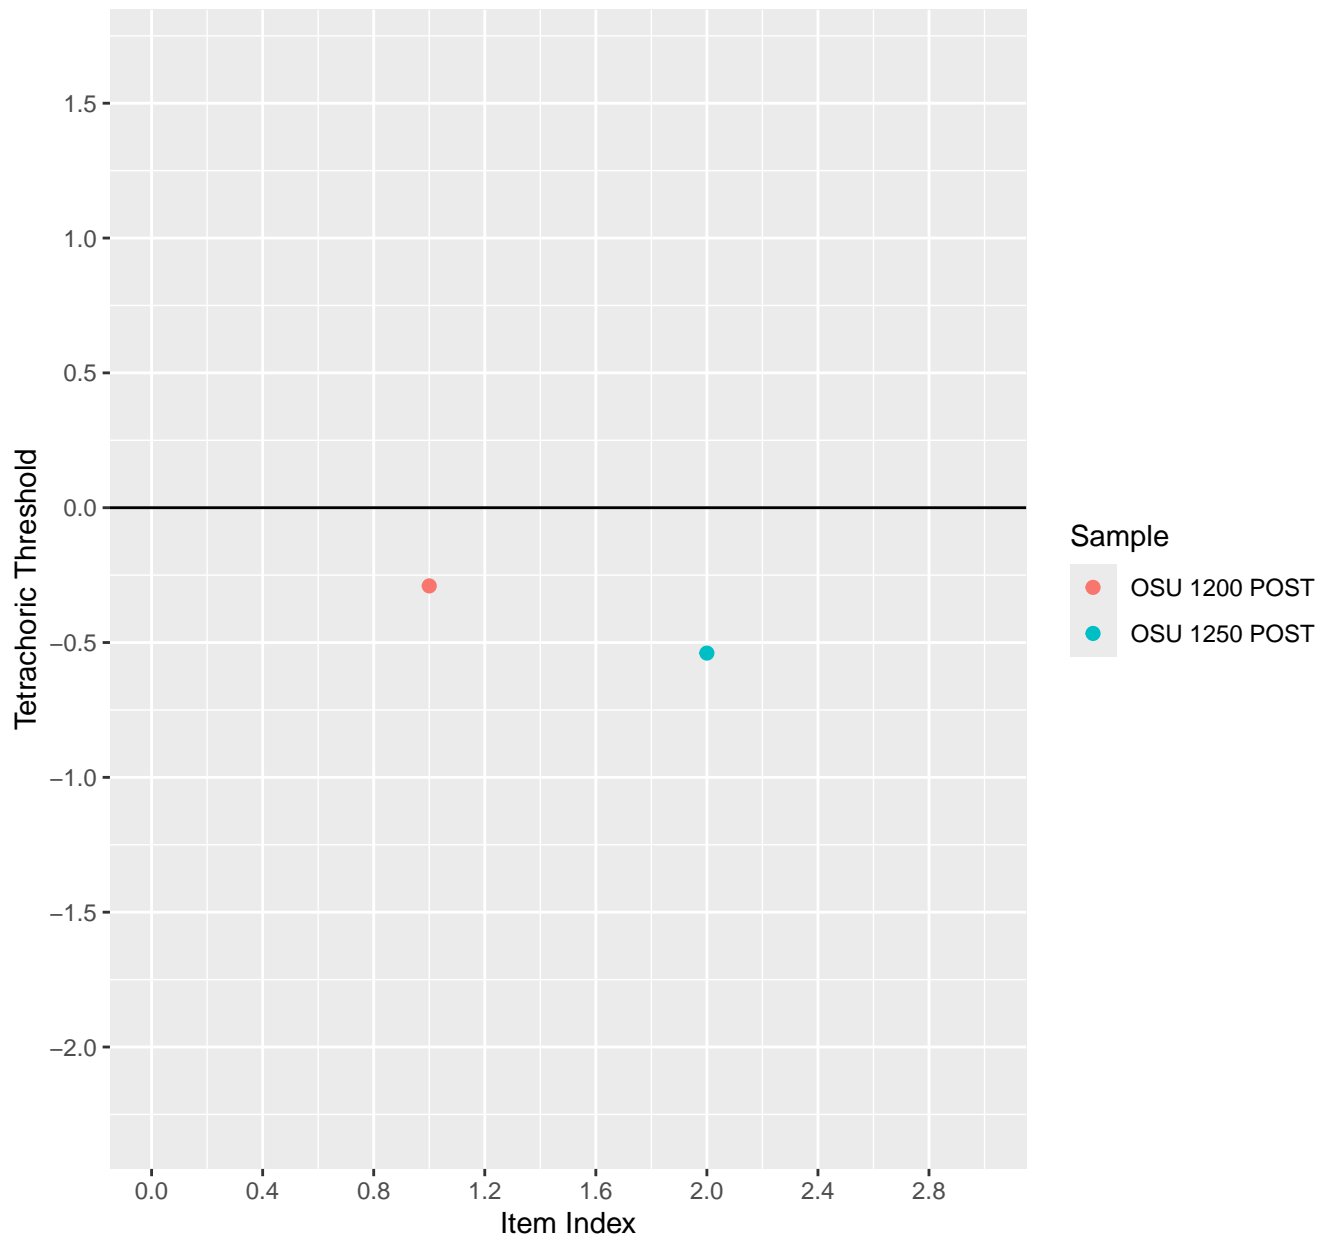

Tetrachoric Threshold For KD1.14.V1

Tetrachoric Threshold For KD1.14.V3

Tetrachoric Threshold For KD1.15.V1

Tetrachoric Threshold For KD1.15.V2EC

Tetrachoric Threshold For KD1.16.V1

Tetrachoric Threshold For KD1.17.V1

Tetrachoric Threshold For KD1.17.V2EC

Tetrachoric Threshold For KD1.17.V3AH

Tetrachoric Threshold For KD1.18.V1

Tetrachoric Threshold For KD1.18.V3

Tetrachoric Threshold For KD1.19.V1

Tetrachoric Threshold For KD1.19.V3