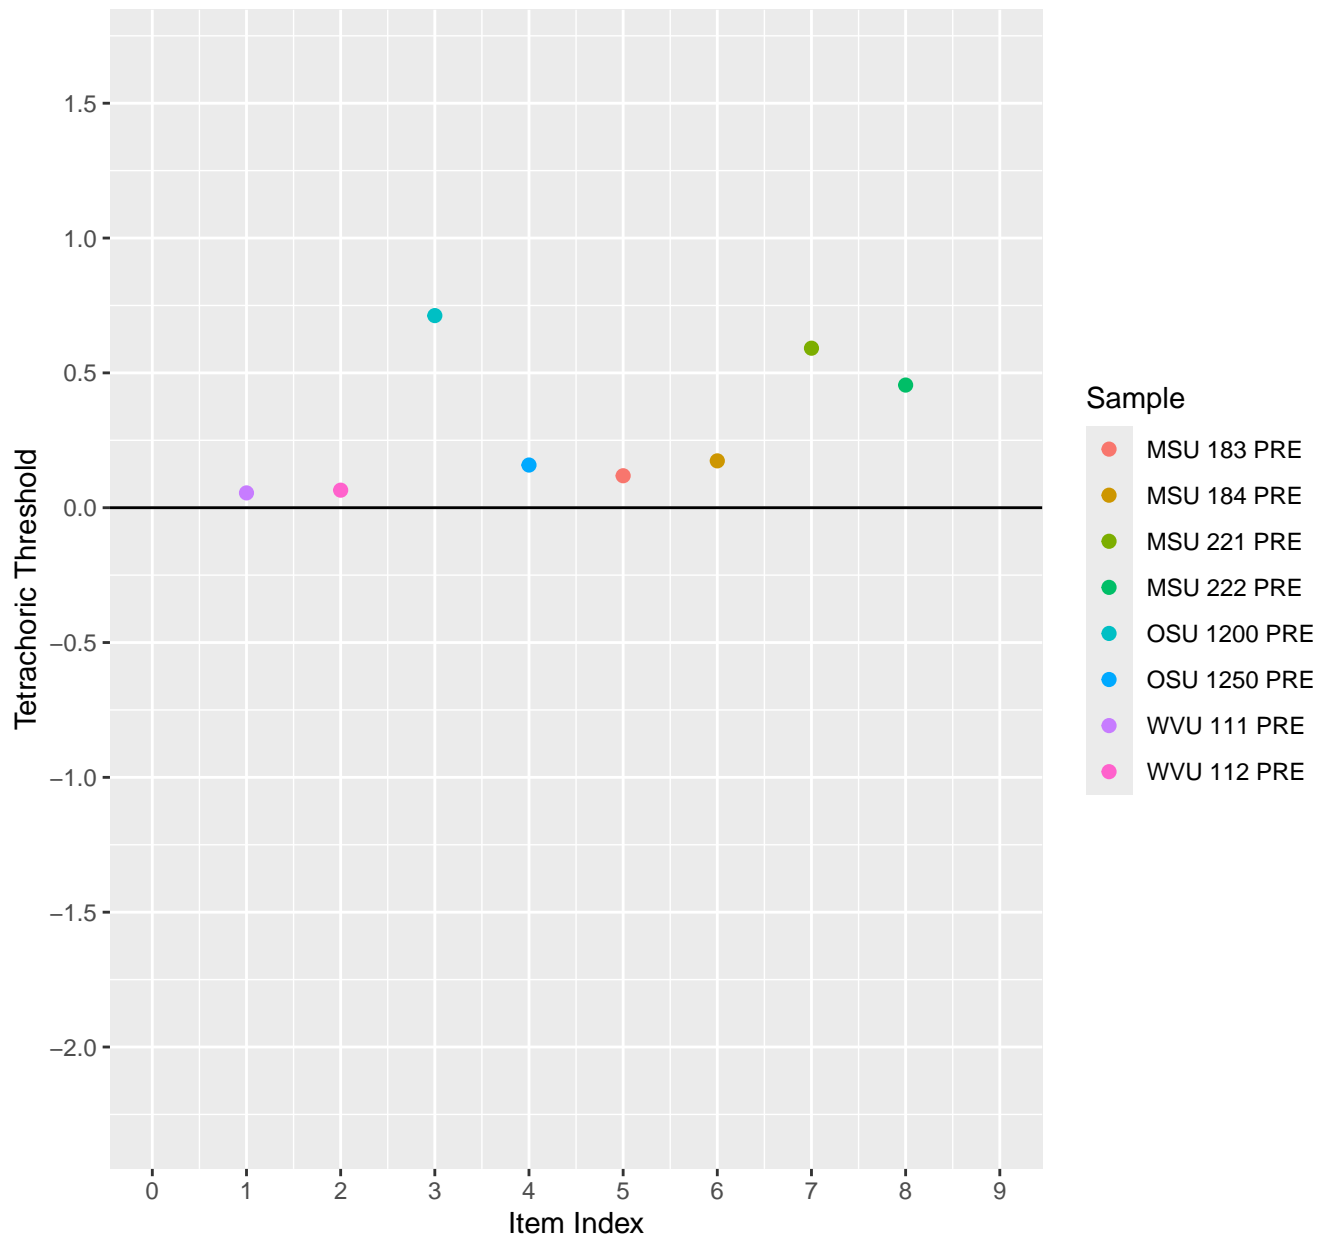

Tetrachoric Threshold For KD1.17.V2EC

Tetrachoric Threshold For KD1.17.V3AH

Tetrachoric Threshold For KD1.18.V1

Tetrachoric Threshold For KD1.18.V3

Tetrachoric Threshold For KD1.19.V1

Tetrachoric Threshold For KD1.19.V3

Tetrachoric Threshold For KD1.20.V1

Tetrachoric Threshold For KD1.20.V2EC

Tetrachoric Threshold For KD1.21.V1

Tetrachoric Threshold For KD1.21.V2

Tetrachoric Threshold For KD1.22.V1

Tetrachoric Threshold For KD1.22.V2EC