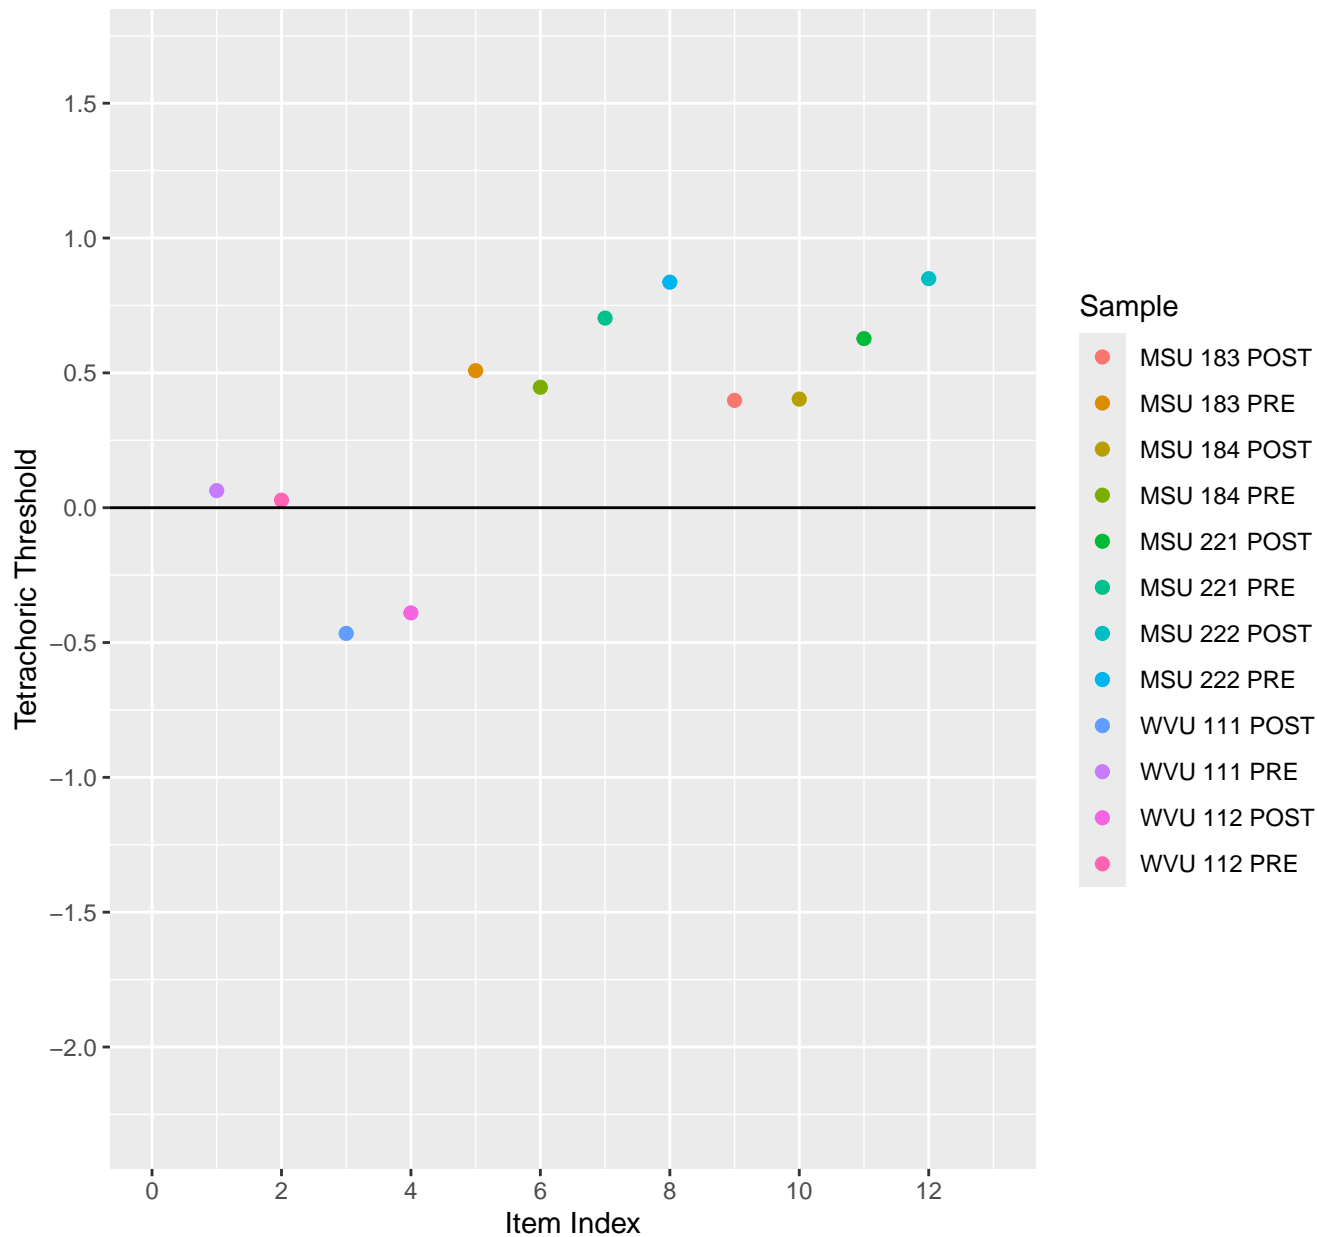

Tetrachoric Threshold For KD1.8.V1

Tetrachoric Threshold For KD1.8.V3

Tetrachoric Threshold For KD1.9.V1

Tetrachoric Threshold For KD1.10.V1

Tetrachoric Threshold For KD1.10.V3

Tetrachoric Threshold For KD1.10.V6EC

Tetrachoric Threshold For KD1.14.V1

Tetrachoric Threshold For KD1.14.V3

Tetrachoric Threshold For KD1.15.V1

Tetrachoric Threshold For KD1.15.V2EC

Tetrachoric Threshold For KD1.16.V1

Tetrachoric Threshold For KD1.17.V1

Tetrachoric Threshold For KD1.17.V2EC

Tetrachoric Threshold For KD1.17.V3AH

Tetrachoric Threshold For KD1.18.V1

Tetrachoric Threshold For KD1.18.V3

Tetrachoric Threshold For KD1.19.V1

Tetrachoric Threshold For KD1.19.V3

Tetrachoric Threshold For KD1.20.V1

Tetrachoric Threshold For KD1.20.V2EC

Tetrachoric Threshold For KD1.21.V1

Tetrachoric Threshold For KD1.21.V2

Tetrachoric Threshold For KD1.22.V1

Tetrachoric Threshold For KD1.22.V2EC