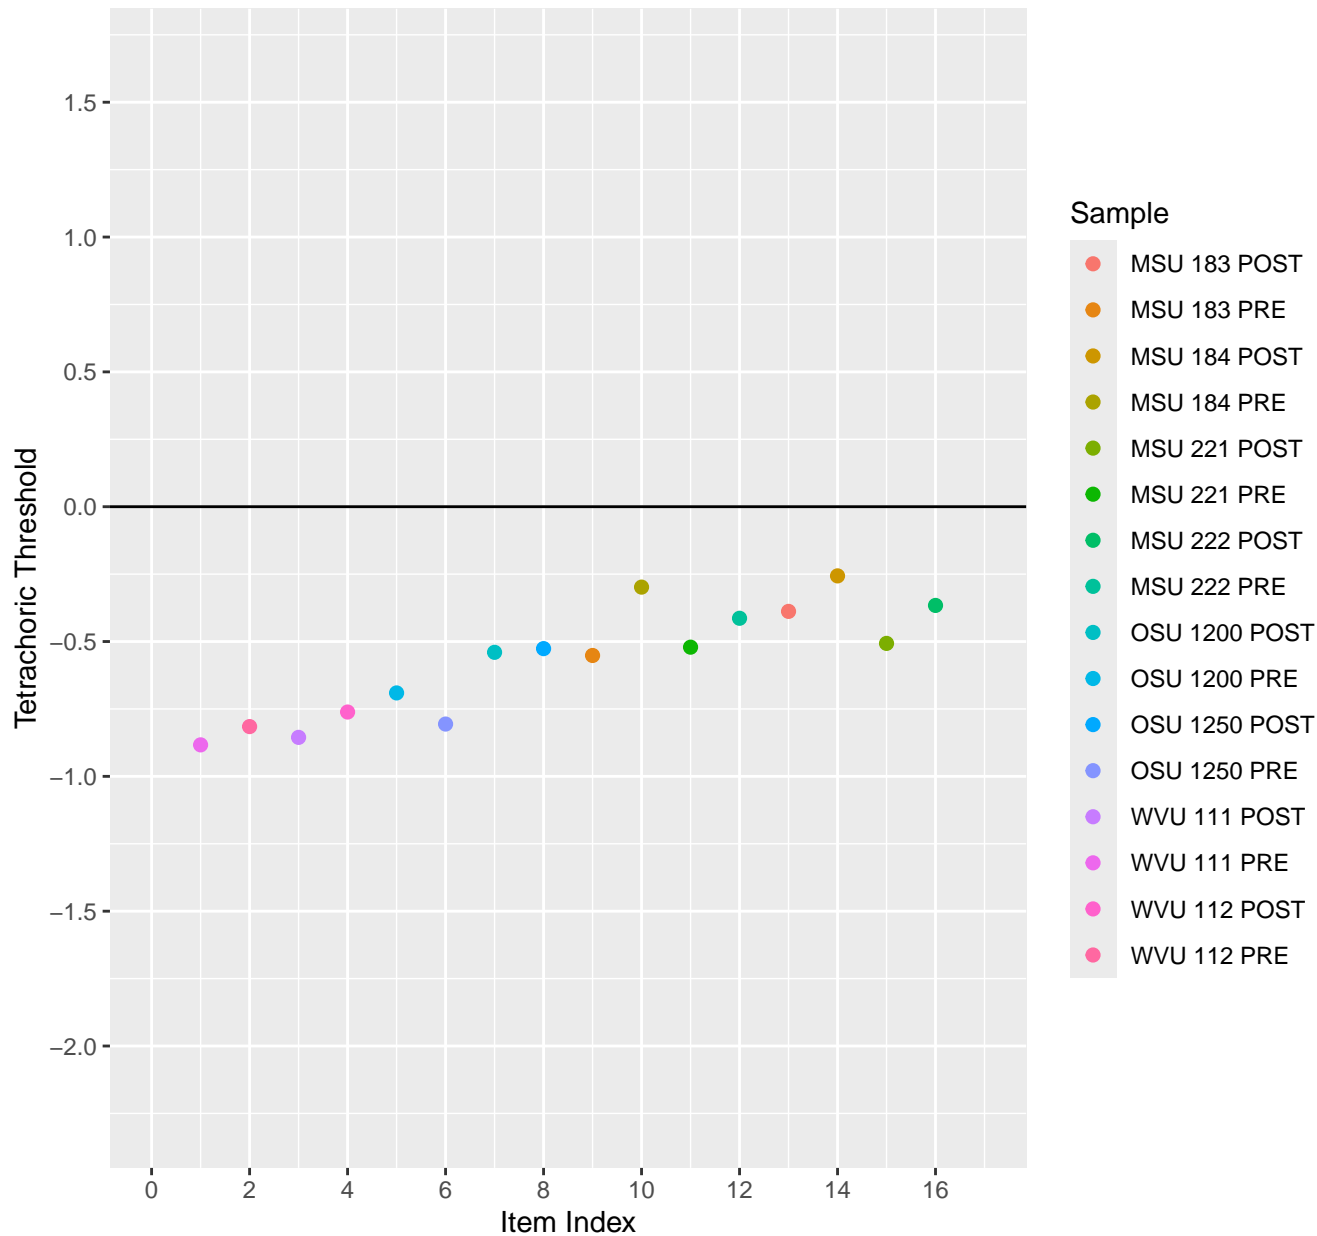

Tetrachoric Threshold For KD1.1.V1

Tetrachoric Threshold For KD1.1.V3

Tetrachoric Threshold For KD1.2.V1

Tetrachoric Threshold For KD1.3.V1

Tetrachoric Threshold For KD1.3.V2

Tetrachoric Threshold For KD1.4.V1

Tetrachoric Threshold For KD1.5.V1

Tetrachoric Threshold For KD1.5.V3

Tetrachoric Threshold For KD1.6.V1

Tetrachoric Threshold For KD1.6.V3

Tetrachoric Threshold For KD1.6.V4EC

Tetrachoric Threshold For KD1.7.V1

Tetrachoric Threshold For KD1.8.V1

Tetrachoric Threshold For KD1.8.V3

Tetrachoric Threshold For KD1.9.V1

Tetrachoric Threshold For KD1.10.V1

Tetrachoric Threshold For KD1.10.V3

Tetrachoric Threshold For KD1.10.V6EC

Tetrachoric Threshold For KD1.11.V1

Tetrachoric Threshold For KD1.11.V6EC

Tetrachoric Threshold For KD1.12.V1

Tetrachoric Threshold For KD1.13.V1

Tetrachoric Threshold For KD1.13.V3

Tetrachoric Threshold For KD1.13.V4EC