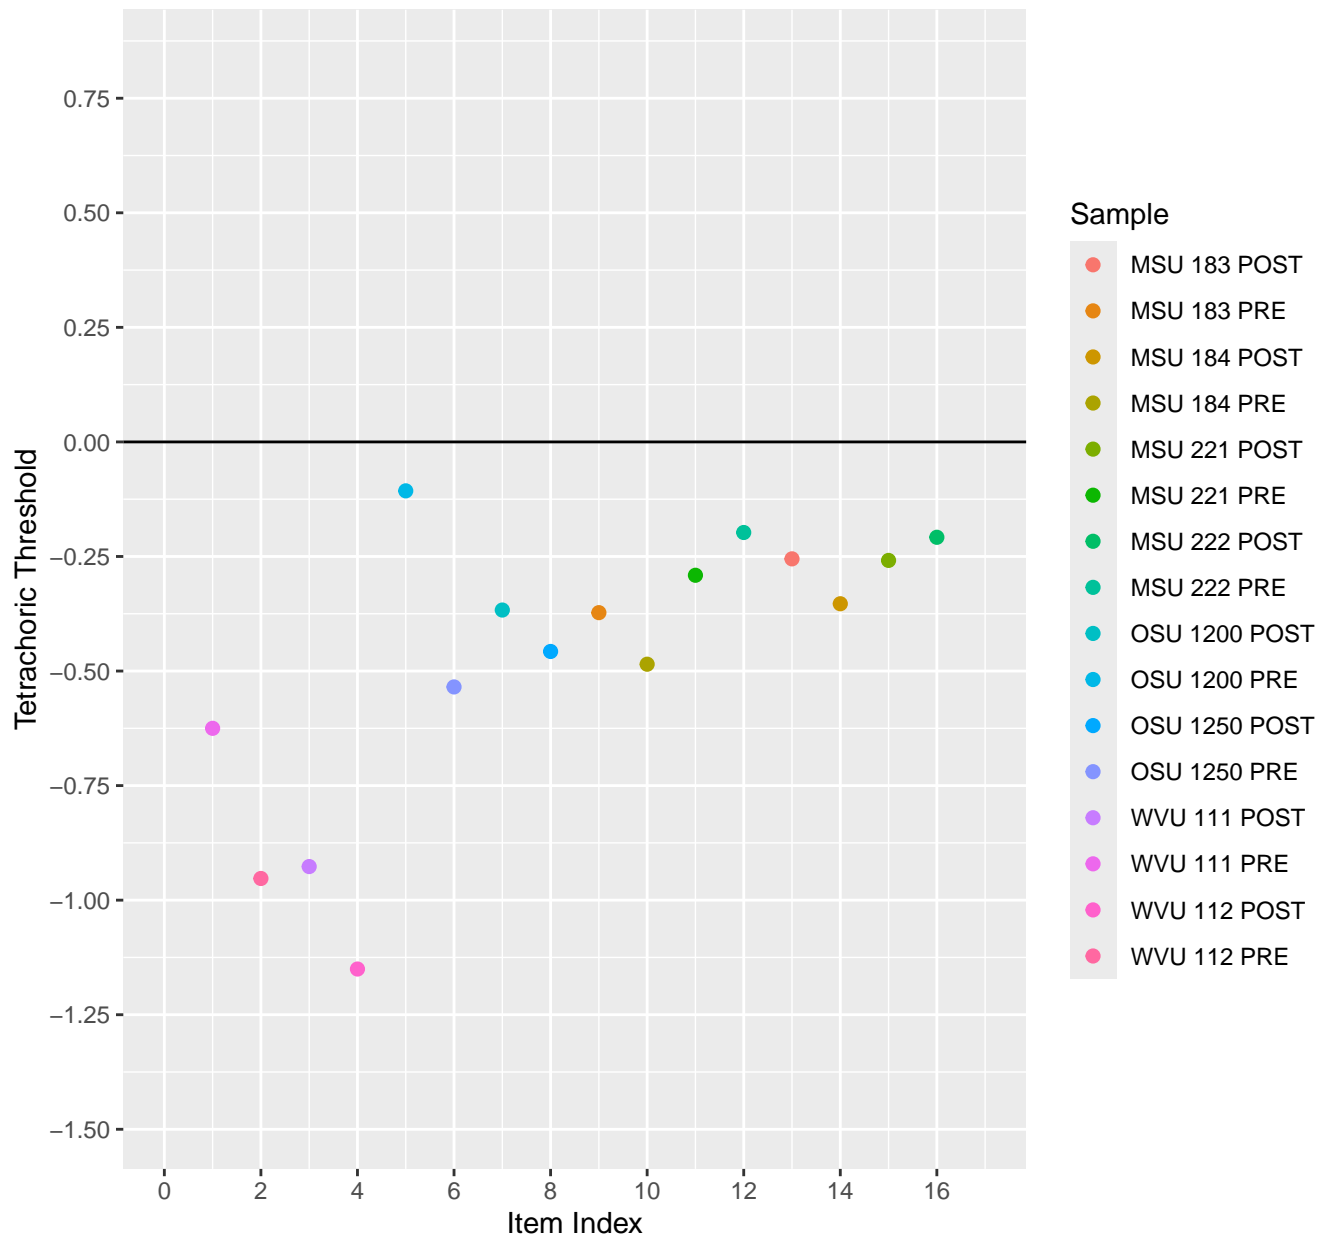

Tetrachoric Threshold For KD1.1.V3

Tetrachoric Threshold For KD1.5.V1

Tetrachoric Threshold For KD1.6.V3

Tetrachoric Threshold For KD1.8.V1

Tetrachoric Threshold For KD1.10.V6EC

Tetrachoric Threshold For KD1.11.V6EC

Tetrachoric Threshold For KD1.12.V1

Tetrachoric Threshold For KD1.13.V1

Tetrachoric Threshold For KD1.13.V3

Tetrachoric Threshold For KD1.13.V4EC

Tetrachoric Threshold For KD1.14.V3

Tetrachoric Threshold For KD1.15.V2EC

Tetrachoric Threshold For KD1.17.V2EC

Tetrachoric Threshold For KD1.18.V1

Tetrachoric Threshold For KD1.48.V1

Tetrachoric Threshold For KD1.19.V3

Tetrachoric Threshold For KD1.20.V2EC

Tetrachoric Threshold For KD1.22.V2EC

Tetrachoric Threshold For KD1.23.V2

Tetrachoric Threshold For KD1.32.V3AH

Tetrachoric Threshold For KD1.44.V6EC

Tetrachoric Threshold For KD1.40.V3AH

Tetrachoric Threshold For KD1.41.V1

Tetrachoric Threshold For KD1.42.V6EC