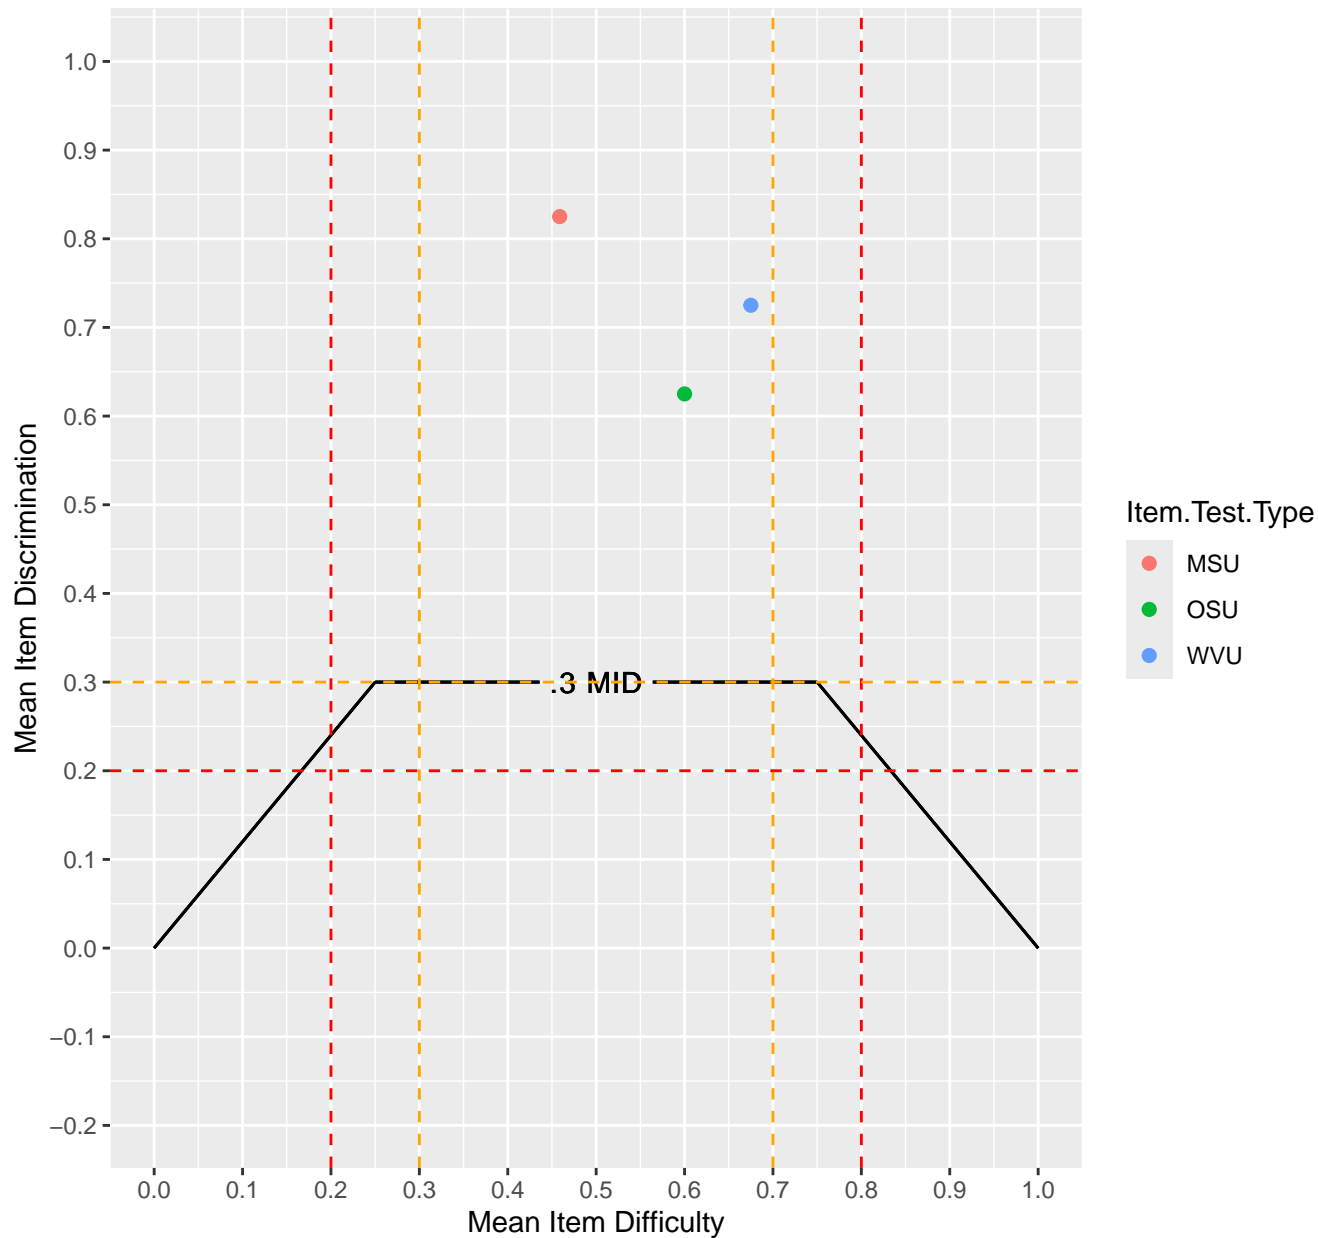

Mean Item Difficulty vs Discrimination For KD1.17.V1