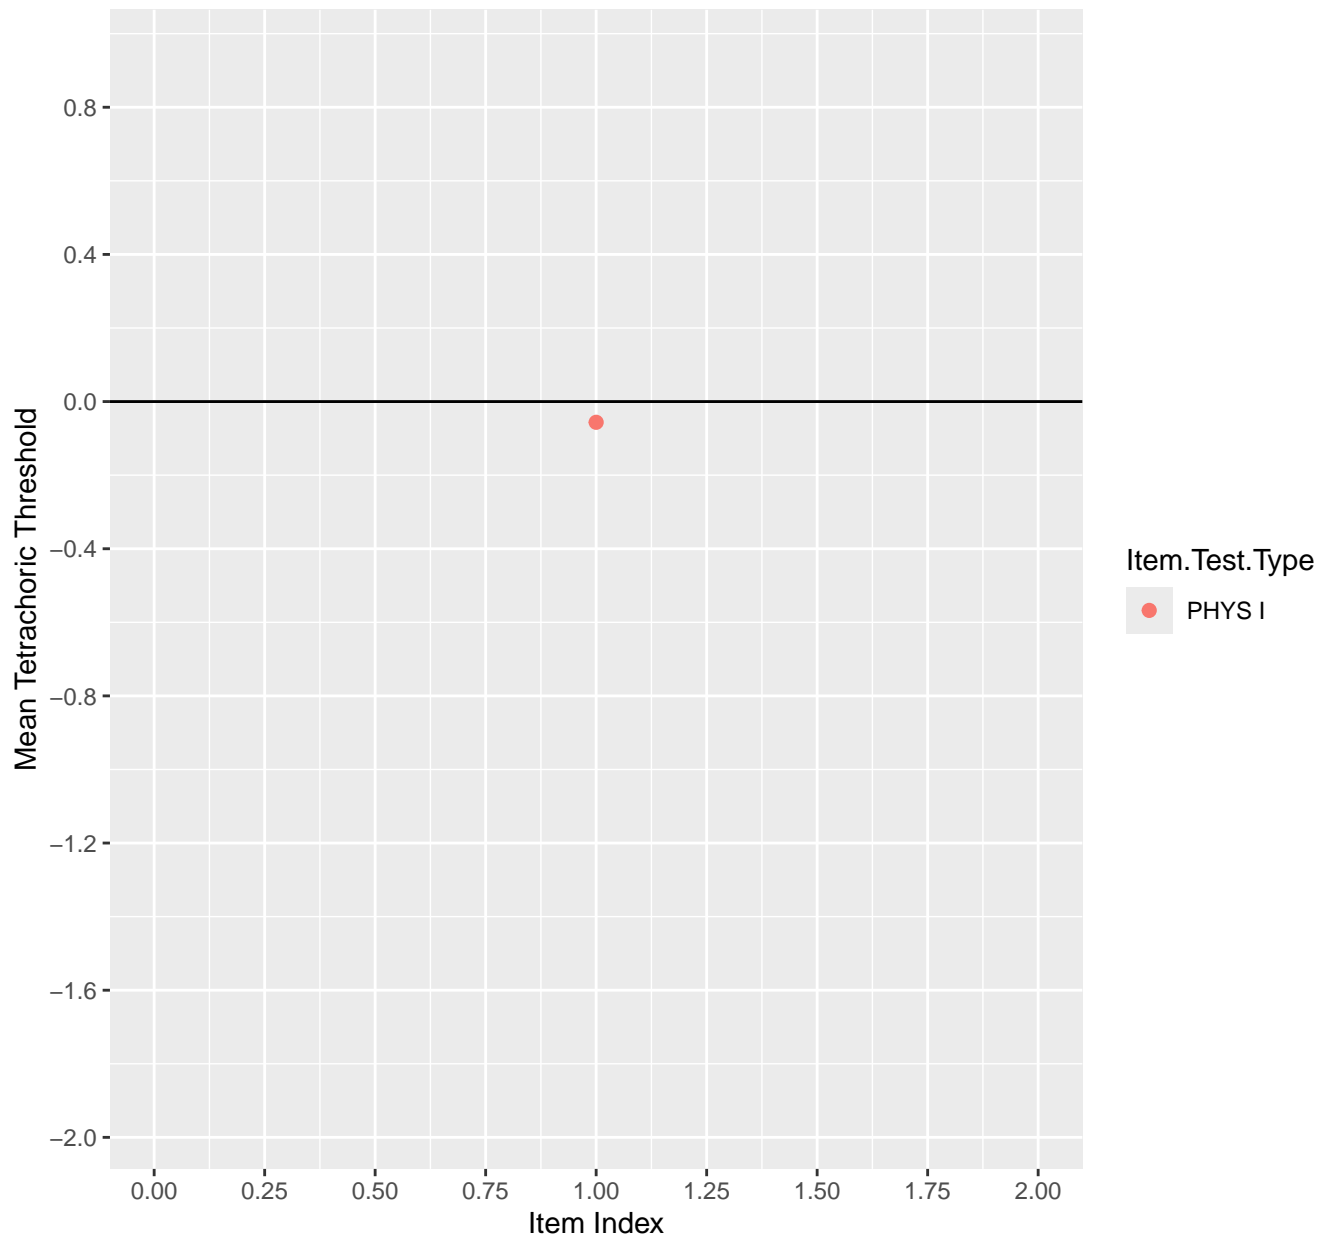

Mean Tetrachoric Threshold For KD1.1.V1

Mean Tetrachoric Threshold For KD1.1.V3

Mean Tetrachoric Threshold For KD1.2.V1

Mean Tetrachoric Threshold For KD1.3.V1

Mean Tetrachoric Threshold For KD1.3.V2

Mean Tetrachoric Threshold For KD1.4.V1

Mean Tetrachoric Threshold For KD1.5.V1

Mean Tetrachoric Threshold For KD1.5.V3

Mean Tetrachoric Threshold For KD1.6.V1

Mean Tetrachoric Threshold For KD1.6.V3

Mean Tetrachoric Threshold For KD1.6.V4EC

Mean Tetrachoric Threshold For KD1.7.V1

Mean Tetrachoric Threshold For KD1.8.V1

Mean Tetrachoric Threshold For KD1.8.V3

Mean Tetrachoric Threshold For KD1.9.V1

Mean Tetrachoric Threshold For KD1.10.V1

Mean Tetrachoric Threshold For KD1.10.V3

Mean Tetrachoric Threshold For KD1.10.V6EC