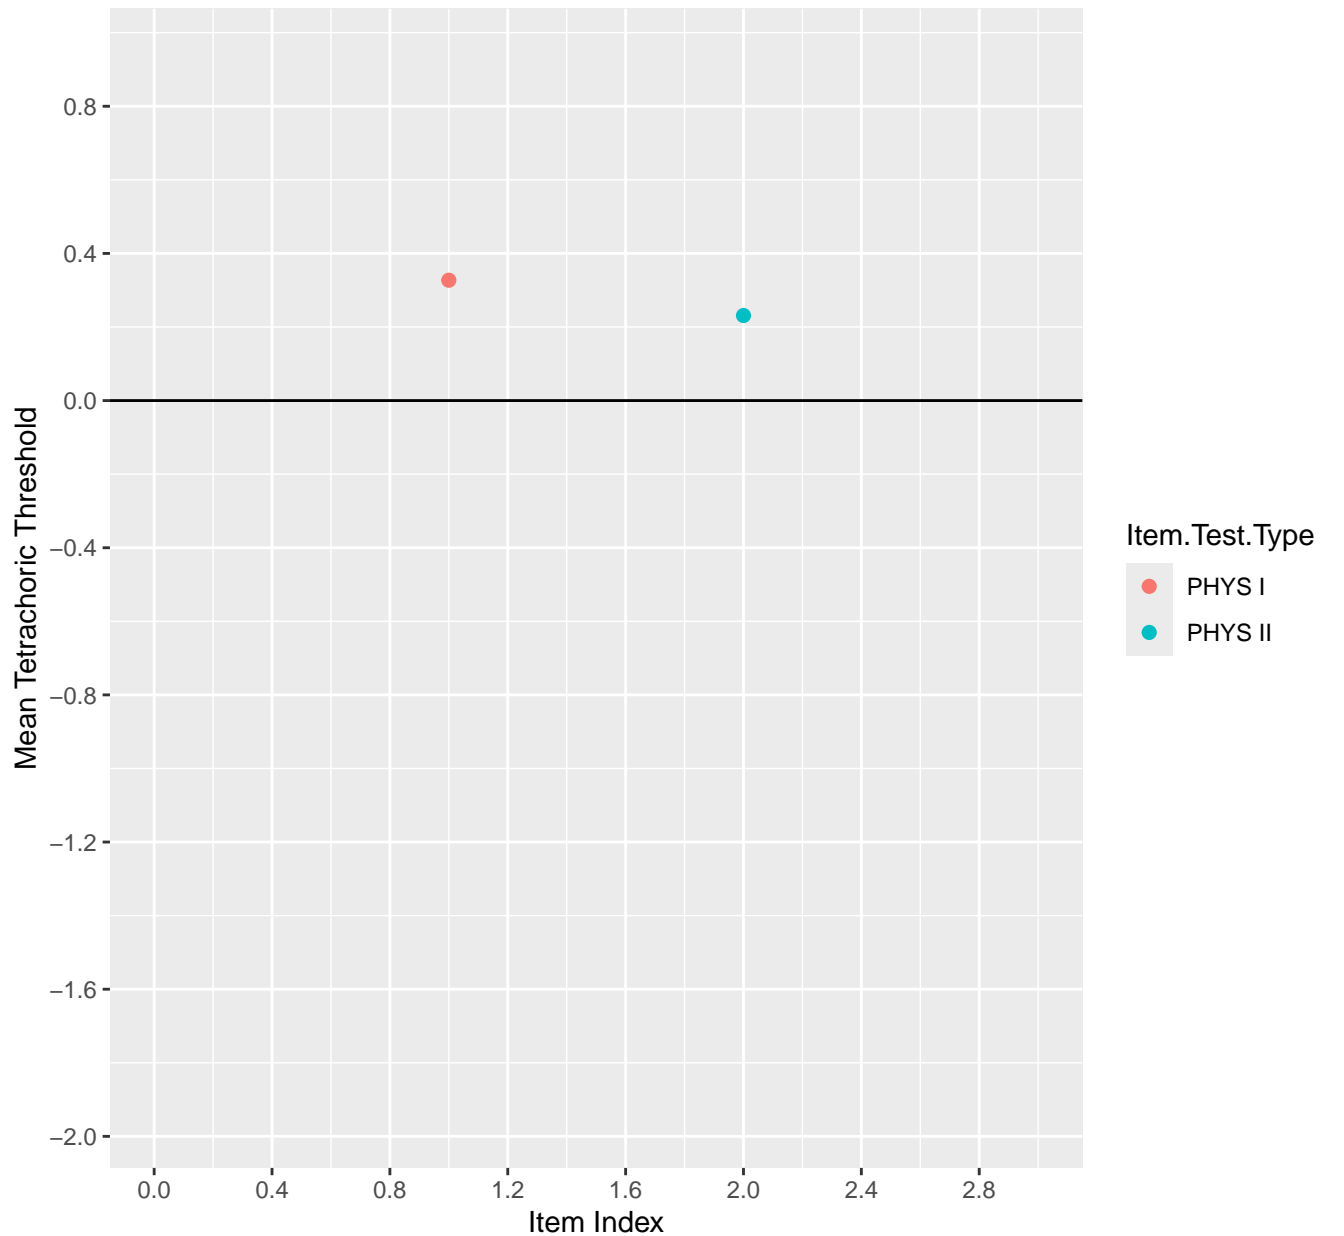

Mean Tetrachoric Threshold For KD1.22.V1