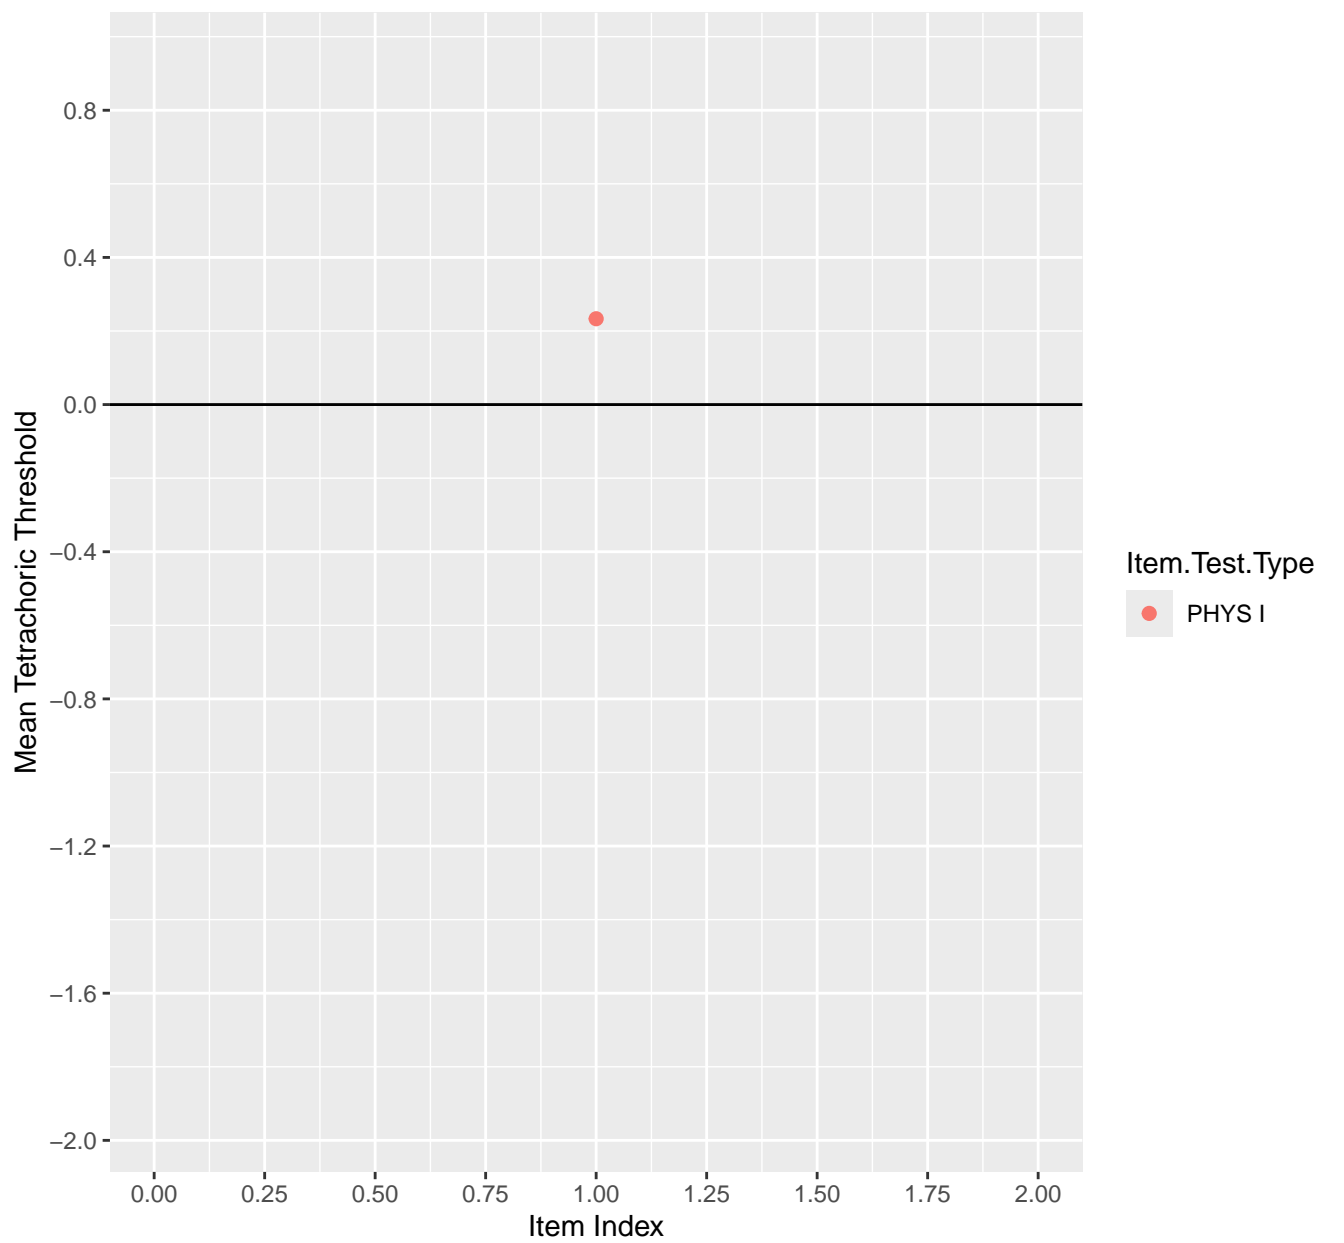

Mean Tetrachoric Threshold For KD1.1.V1

Mean Tetrachoric Threshold For KD1.1.V3

Mean Tetrachoric Threshold For KD1.2.V1

Mean Tetrachoric Threshold For KD1.3.V1

Mean Tetrachoric Threshold For KD1.3.V2

Mean Tetrachoric Threshold For KD1.4.V1

Mean Tetrachoric Threshold For KD1.8.V1

Mean Tetrachoric Threshold For KD1.8.V3

Mean Tetrachoric Threshold For KD1.9.V1

Mean Tetrachoric Threshold For KD1.10.V1

Mean Tetrachoric Threshold For KD1.10.V3

Mean Tetrachoric Threshold For KD1.10.V6EC

Mean Tetrachoric Threshold For KD1.16.V1

Mean Tetrachoric Threshold For KD1.17.V1

Mean Tetrachoric Threshold For KD1.17.V2EC

Mean Tetrachoric Threshold For KD1.17.V3AH

Mean Tetrachoric Threshold For KD1.18.V1

Mean Tetrachoric Threshold For KD1.18.V3

Mean Tetrachoric Threshold For KD1.19.V1

Mean Tetrachoric Threshold For KD1.19.V3

Mean Tetrachoric Threshold For KD1.20.V1

Mean Tetrachoric Threshold For KD1.20.V2EC