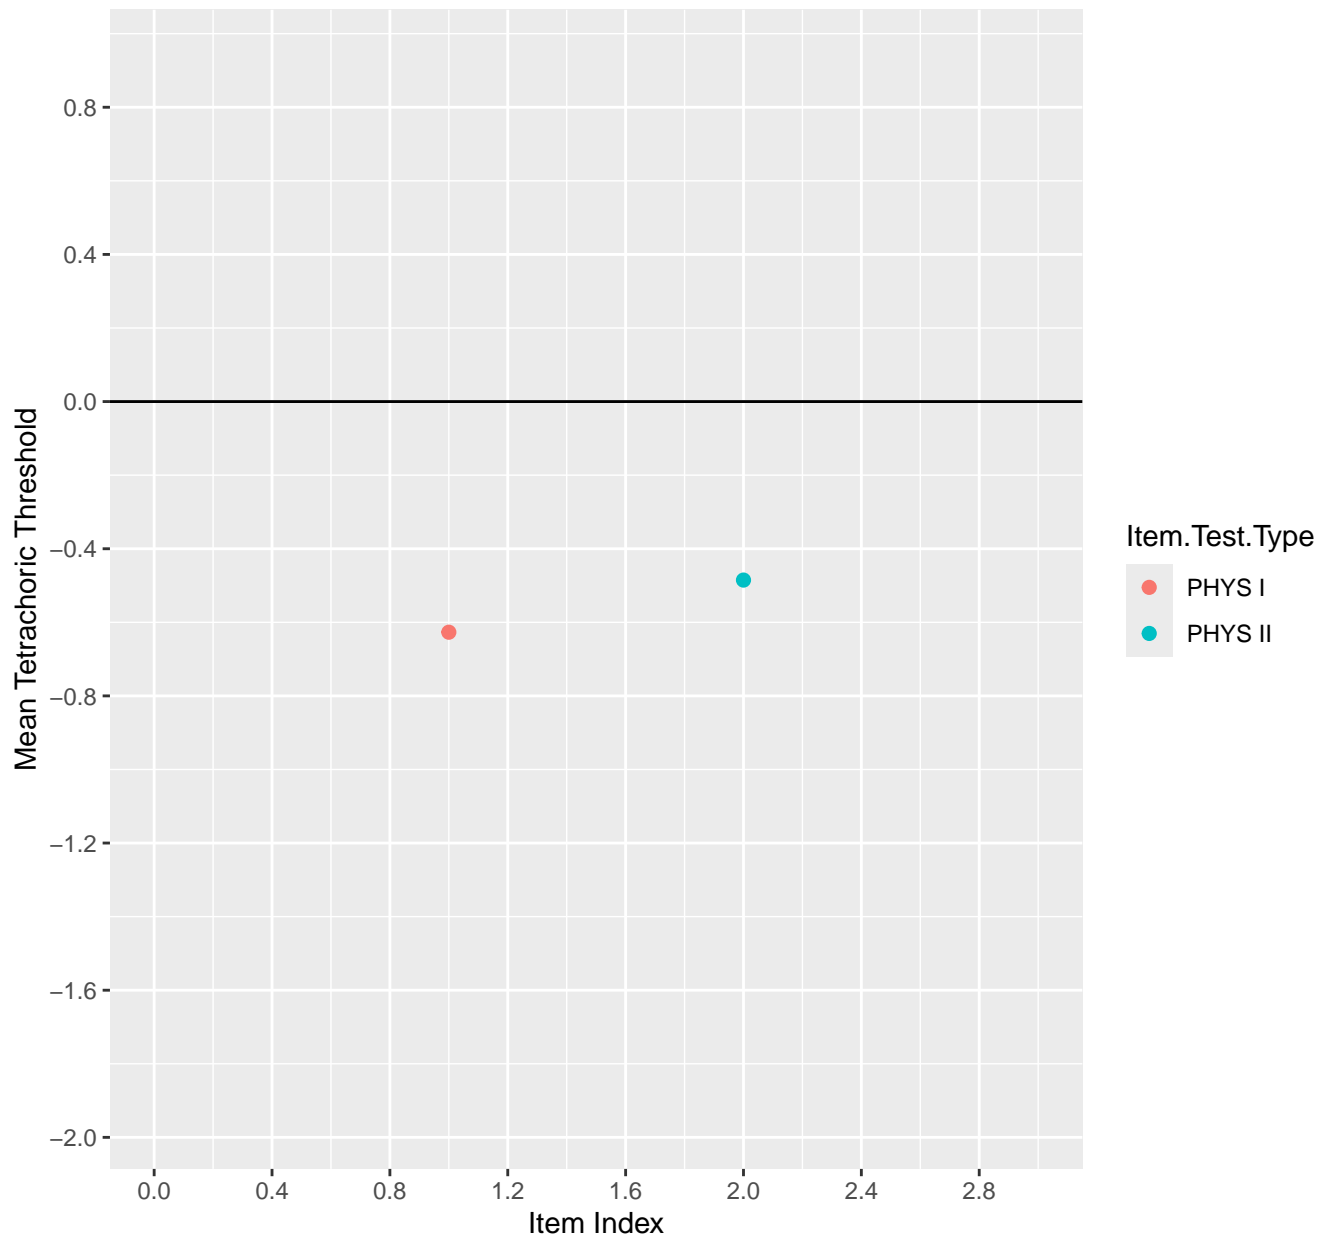

Mean Tetrachoric Threshold For KD1.1.V1

Mean Tetrachoric Threshold For KD1.1.V3

Mean Tetrachoric Threshold For KD1.2.V1

Mean Tetrachoric Threshold For KD1.3.V1

Mean Tetrachoric Threshold For KD1.3.V2

Mean Tetrachoric Threshold For KD1.4.V1

Mean Tetrachoric Threshold For KD1.5.V1

Mean Tetrachoric Threshold For KD1.5.V3

Mean Tetrachoric Threshold For KD1.6.V1

Mean Tetrachoric Threshold For KD1.6.V3

Mean Tetrachoric Threshold For KD1.6.V4EC

Mean Tetrachoric Threshold For KD1.7.V1

Mean Tetrachoric Threshold For KD1.8.V1

Mean Tetrachoric Threshold For KD1.8.V3

Mean Tetrachoric Threshold For KD1.9.V1

Mean Tetrachoric Threshold For KD1.10.V1

Mean Tetrachoric Threshold For KD1.10.V3

Mean Tetrachoric Threshold For KD1.10.V6EC