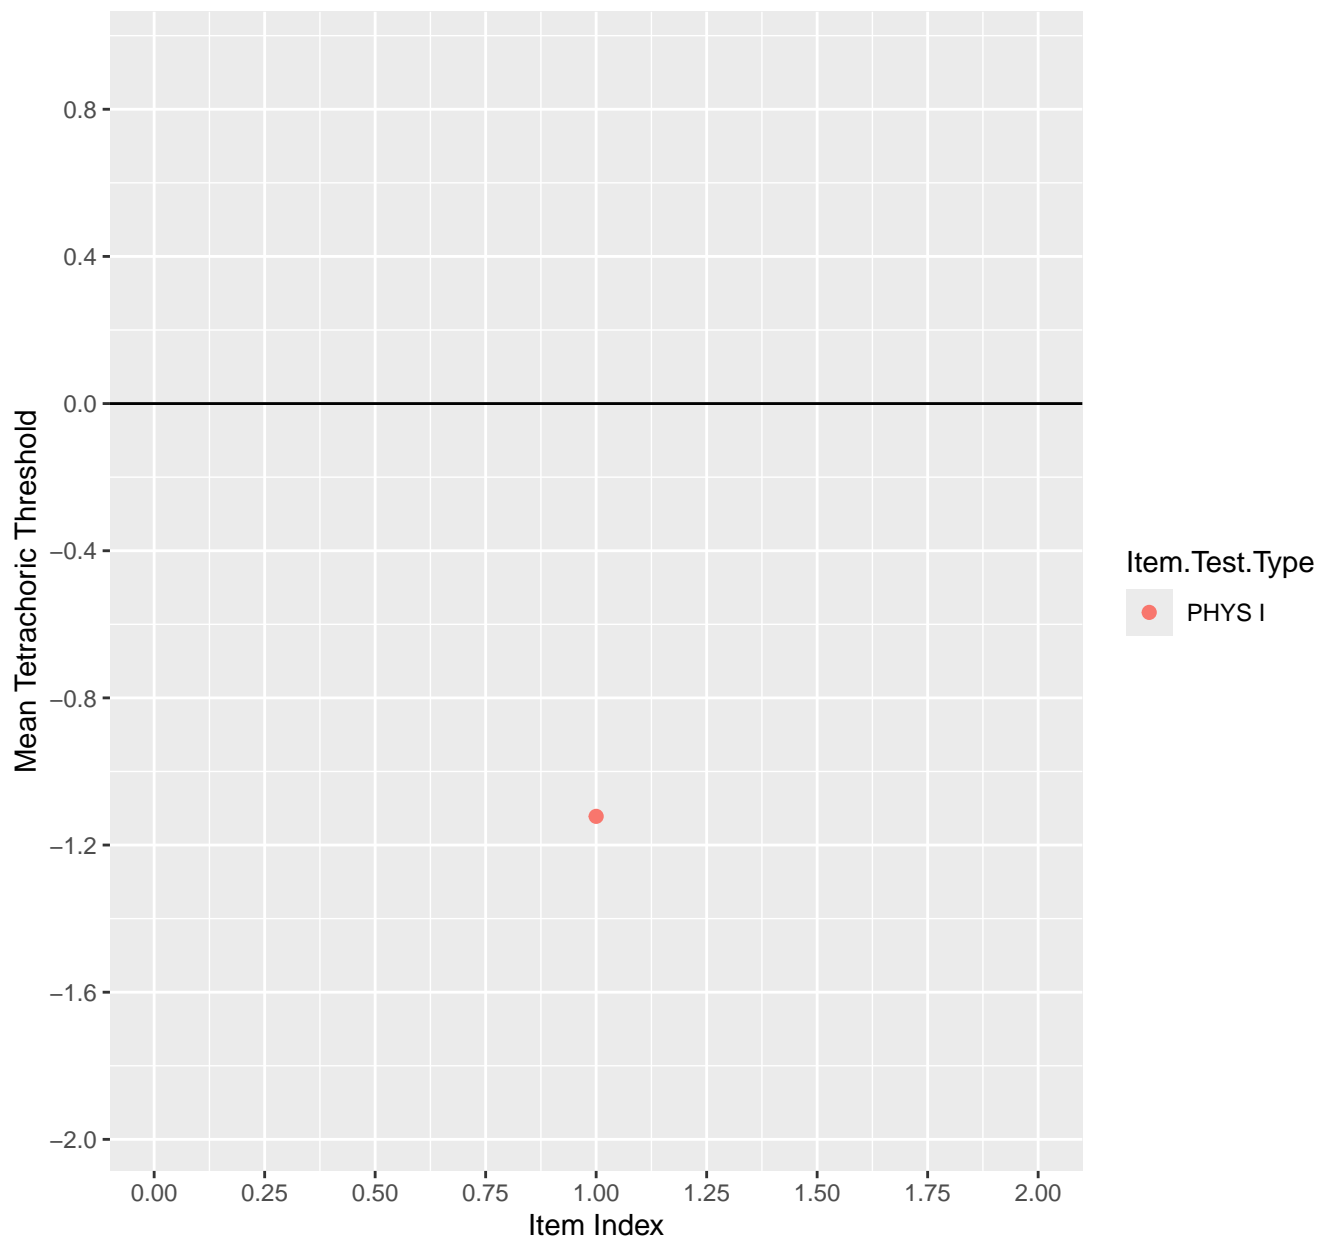

Mean Tetrachoric Threshold For KD1.1.V1

Mean Tetrachoric Threshold For KD1.1.V3

Mean Tetrachoric Threshold For KD1.2.V1

Mean Tetrachoric Threshold For KD1.3.V1

Mean Tetrachoric Threshold For KD1.3.V2

Mean Tetrachoric Threshold For KD1.4.V1

Mean Tetrachoric Threshold For KD1.5.V1

Mean Tetrachoric Threshold For KD1.5.V3

Mean Tetrachoric Threshold For KD1.6.V1

Mean Tetrachoric Threshold For KD1.6.V3

Mean Tetrachoric Threshold For KD1.6.V4EC

Mean Tetrachoric Threshold For KD1.7.V1

Mean Tetrachoric Threshold For KD1.8.V1

Mean Tetrachoric Threshold For KD1.8.V3

Mean Tetrachoric Threshold For KD1.9.V1

Mean Tetrachoric Threshold For KD1.10.V1

Mean Tetrachoric Threshold For KD1.10.V3

Mean Tetrachoric Threshold For KD1.10.V6EC