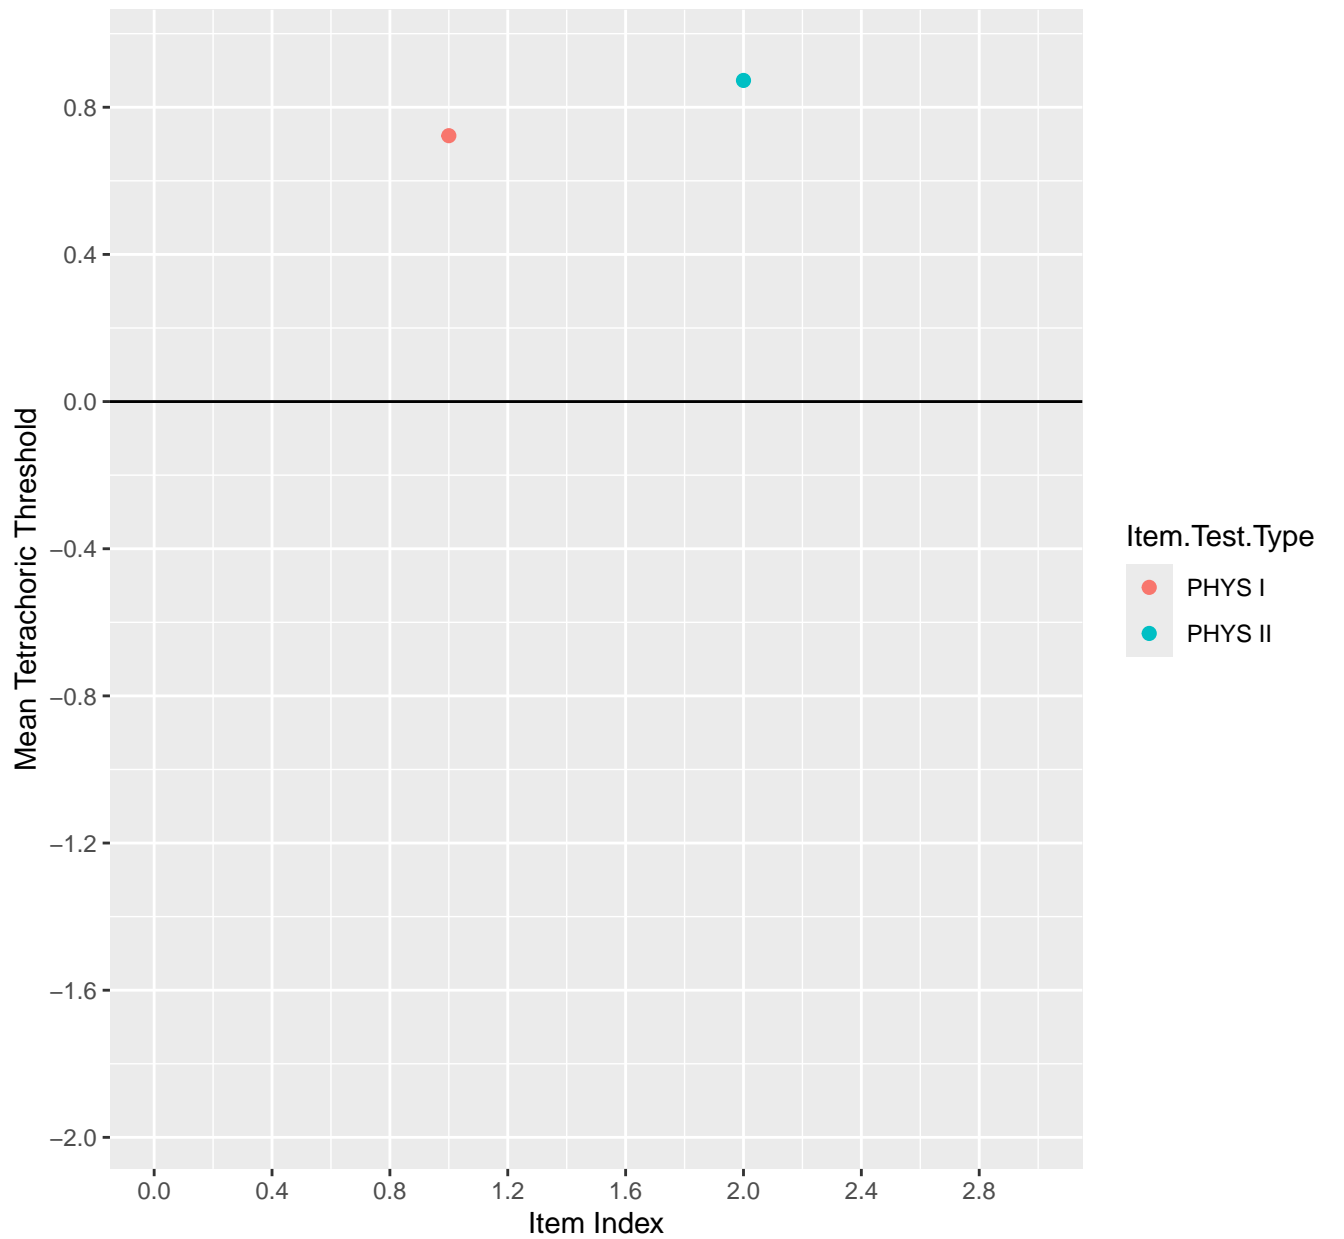

Mean Tetrachoric Threshold For KD1.28.V1