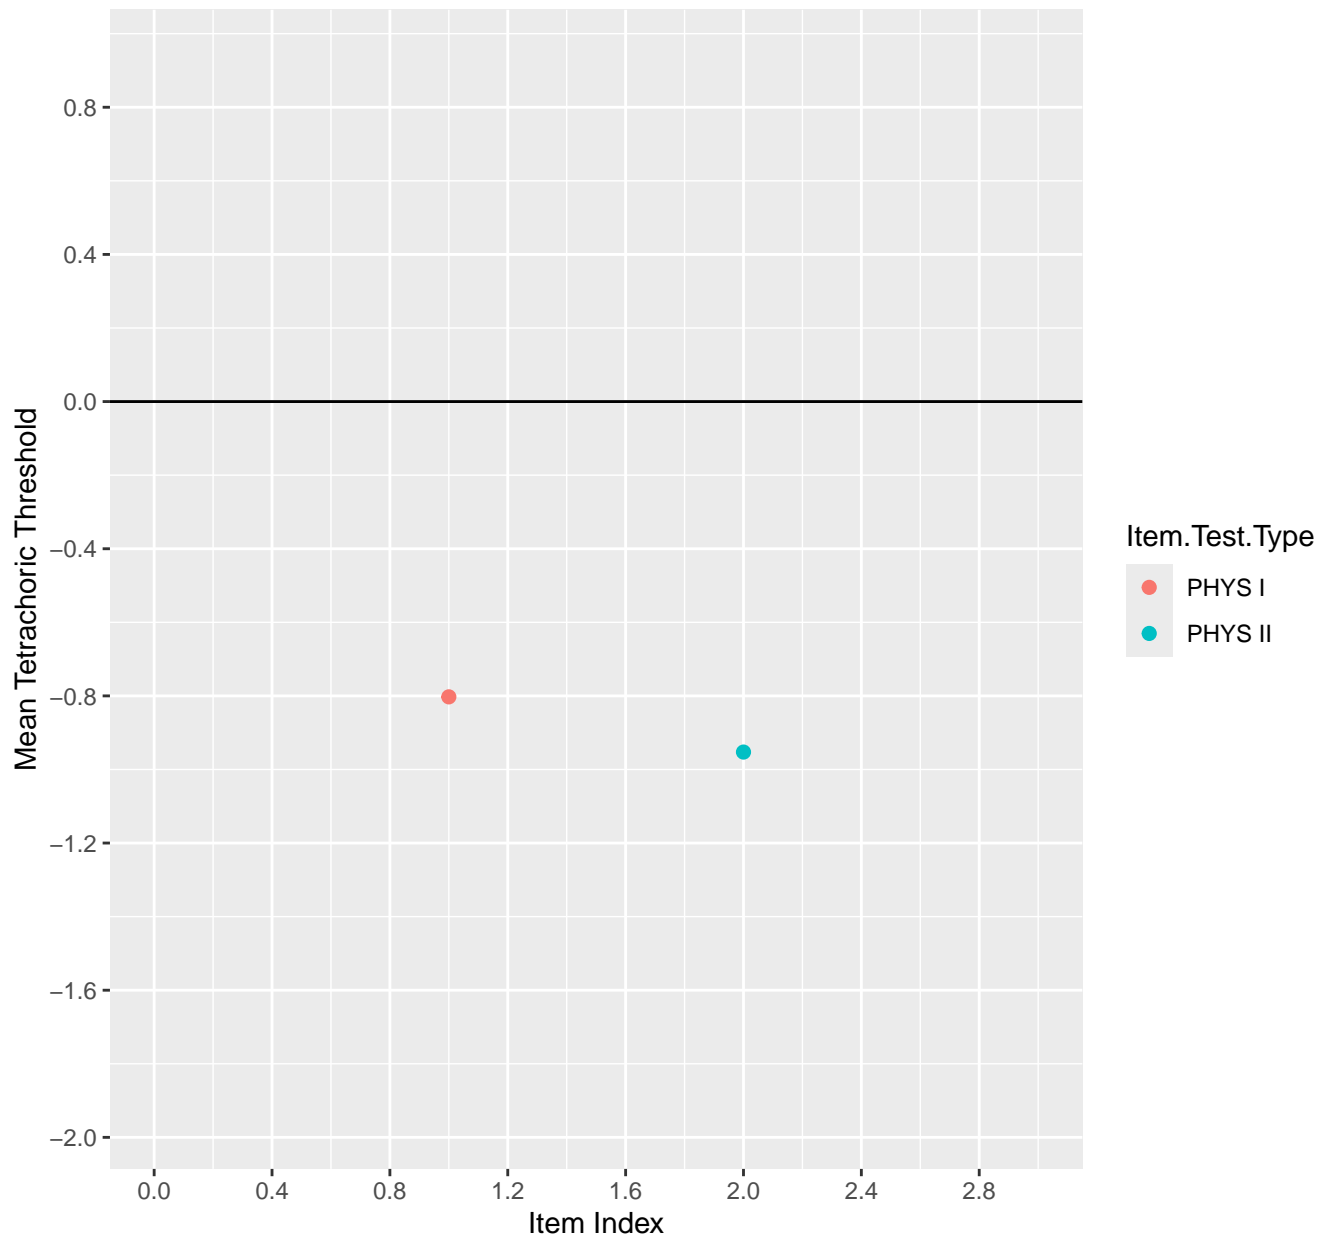

Mean Tetrachoric Threshold For KD1.1.V1

Mean Tetrachoric Threshold For KD1.1.V3

Mean Tetrachoric Threshold For KD1.2.V1

Mean Tetrachoric Threshold For KD1.3.V1

Mean Tetrachoric Threshold For KD1.3.V2

Mean Tetrachoric Threshold For KD1.4.V1

Mean Tetrachoric Threshold For KD1.5.V1

Mean Tetrachoric Threshold For KD1.5.V3

Mean Tetrachoric Threshold For KD1.6.V1

Mean Tetrachoric Threshold For KD1.6.V3

Mean Tetrachoric Threshold For KD1.6.V4EC

Mean Tetrachoric Threshold For KD1.7.V1

Mean Tetrachoric Threshold For KD1.8.V1

Mean Tetrachoric Threshold For KD1.8.V3

Mean Tetrachoric Threshold For KD1.9.V1

Mean Tetrachoric Threshold For KD1.10.V1

Mean Tetrachoric Threshold For KD1.10.V3

Mean Tetrachoric Threshold For KD1.10.V6EC

Mean Tetrachoric Threshold For KD1.11.V1

Mean Tetrachoric Threshold For KD1.11.V6EC

Mean Tetrachoric Threshold For KD1.12.V1

Mean Tetrachoric Threshold For KD1.13.V1

Mean Tetrachoric Threshold For KD1.13.V3