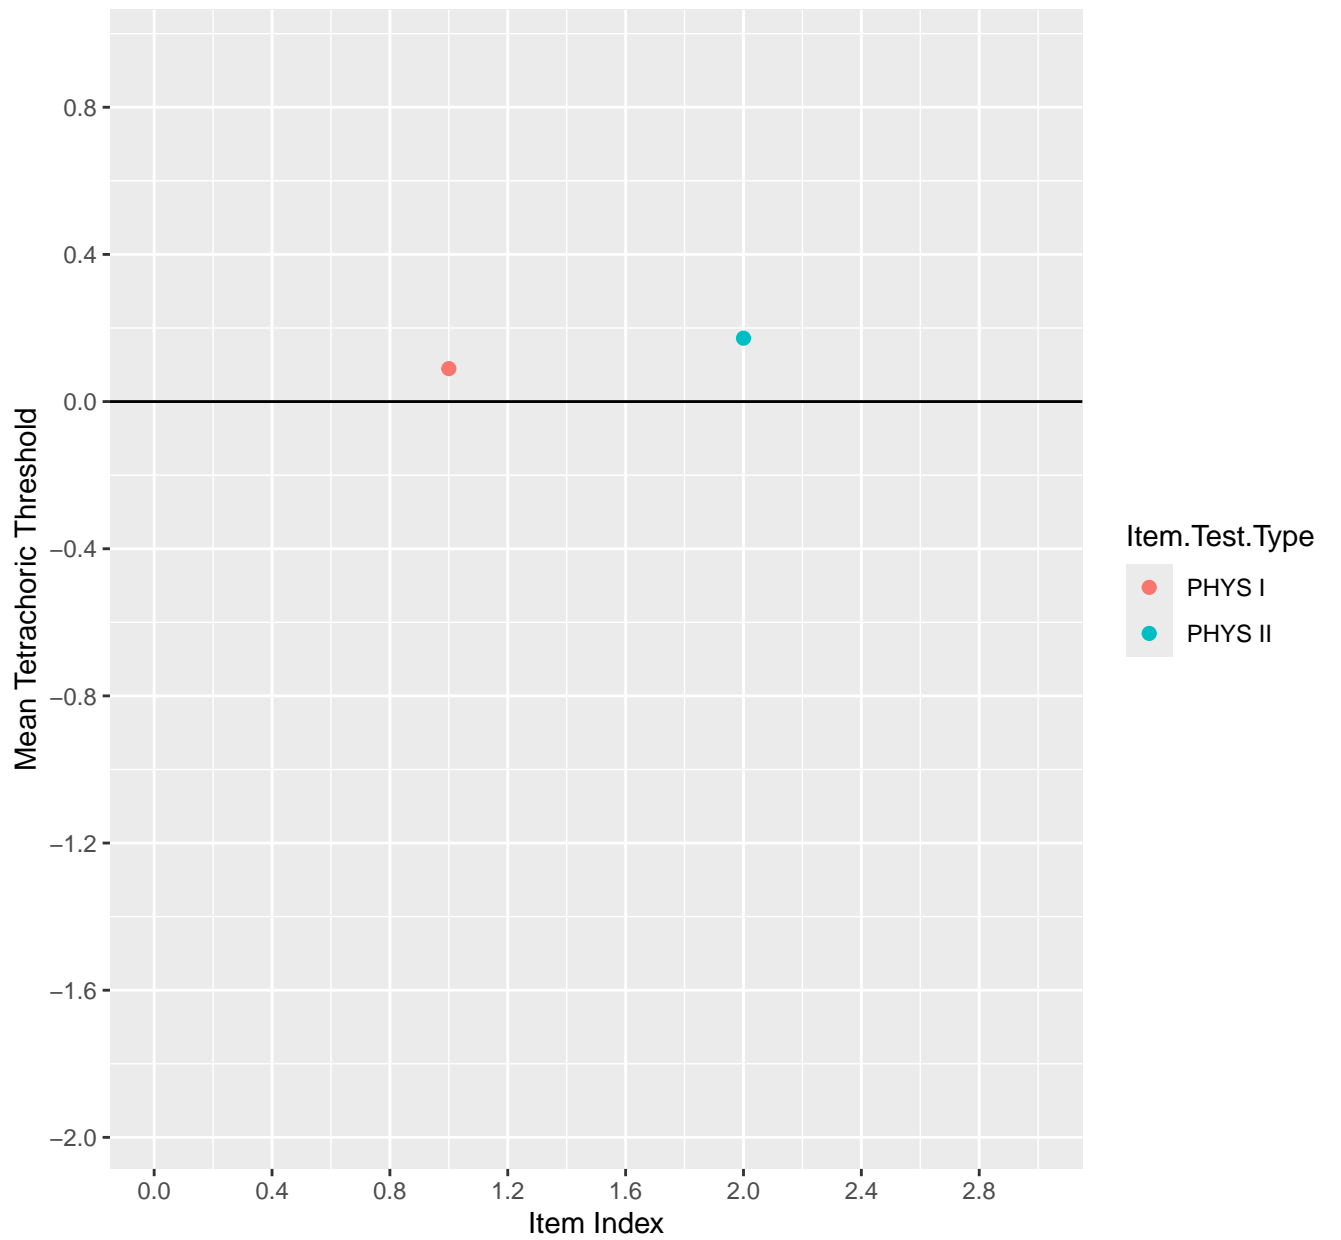

Mean Tetrachoric Threshold For KD1.1.V1

Mean Tetrachoric Threshold For KD1.1.V3

Mean Tetrachoric Threshold For KD1.2.V1

Mean Tetrachoric Threshold For KD1.3.V1

Mean Tetrachoric Threshold For KD1.3.V2

Mean Tetrachoric Threshold For KD1.4.V1

Mean Tetrachoric Threshold For KD1.8.V1

Mean Tetrachoric Threshold For KD1.8.V3

Mean Tetrachoric Threshold For KD1.9.V1

Mean Tetrachoric Threshold For KD1.10.V1

Mean Tetrachoric Threshold For KD1.10.V3

Mean Tetrachoric Threshold For KD1.10.V6EC

Mean Tetrachoric Threshold For KD1.13.V4EC

Mean Tetrachoric Threshold For KD1.14.V1

Mean Tetrachoric Threshold For KD1.14.V3

Mean Tetrachoric Threshold For KD1.15.V1

Mean Tetrachoric Threshold For KD1.15.V2EC

Mean Tetrachoric Threshold For KD1.16.V1

Mean Tetrachoric Threshold For KD1.17.V1

Mean Tetrachoric Threshold For KD1.17.V2EC

Mean Tetrachoric Threshold For KD1.17.V3AH

Mean Tetrachoric Threshold For KD1.18.V1