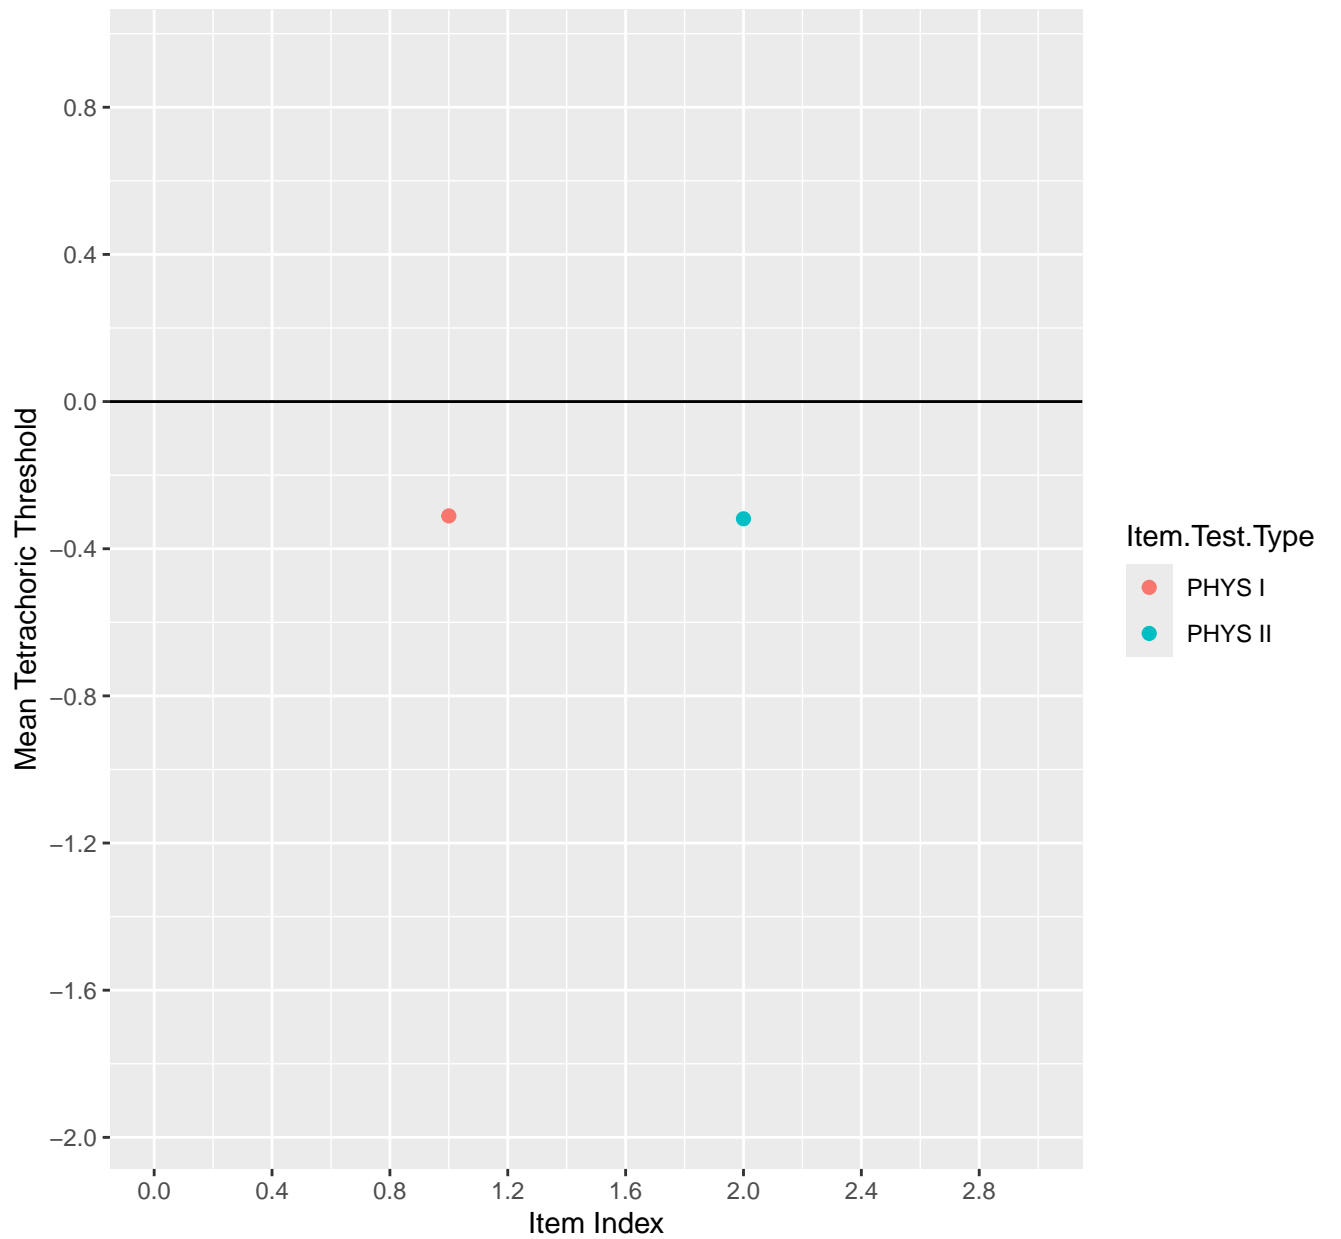

Mean Tetrachoric Threshold For KD1.42.V6EC

Mean Tetrachoric Threshold For KD1.43.V1

Mean Tetrachoric Threshold For KD1.43.V6EC

Mean Tetrachoric Threshold For KD1.44.V1

Mean Tetrachoric Threshold For KD1.44.V6EC

Mean Tetrachoric Threshold For KD1.46.V1

Mean Tetrachoric Threshold For KD1.47.V1

Mean Tetrachoric Threshold For KD1.48.V1

Mean Tetrachoric Threshold For KD1.49.V1

Mean Tetrachoric Threshold For KD1.50.V1