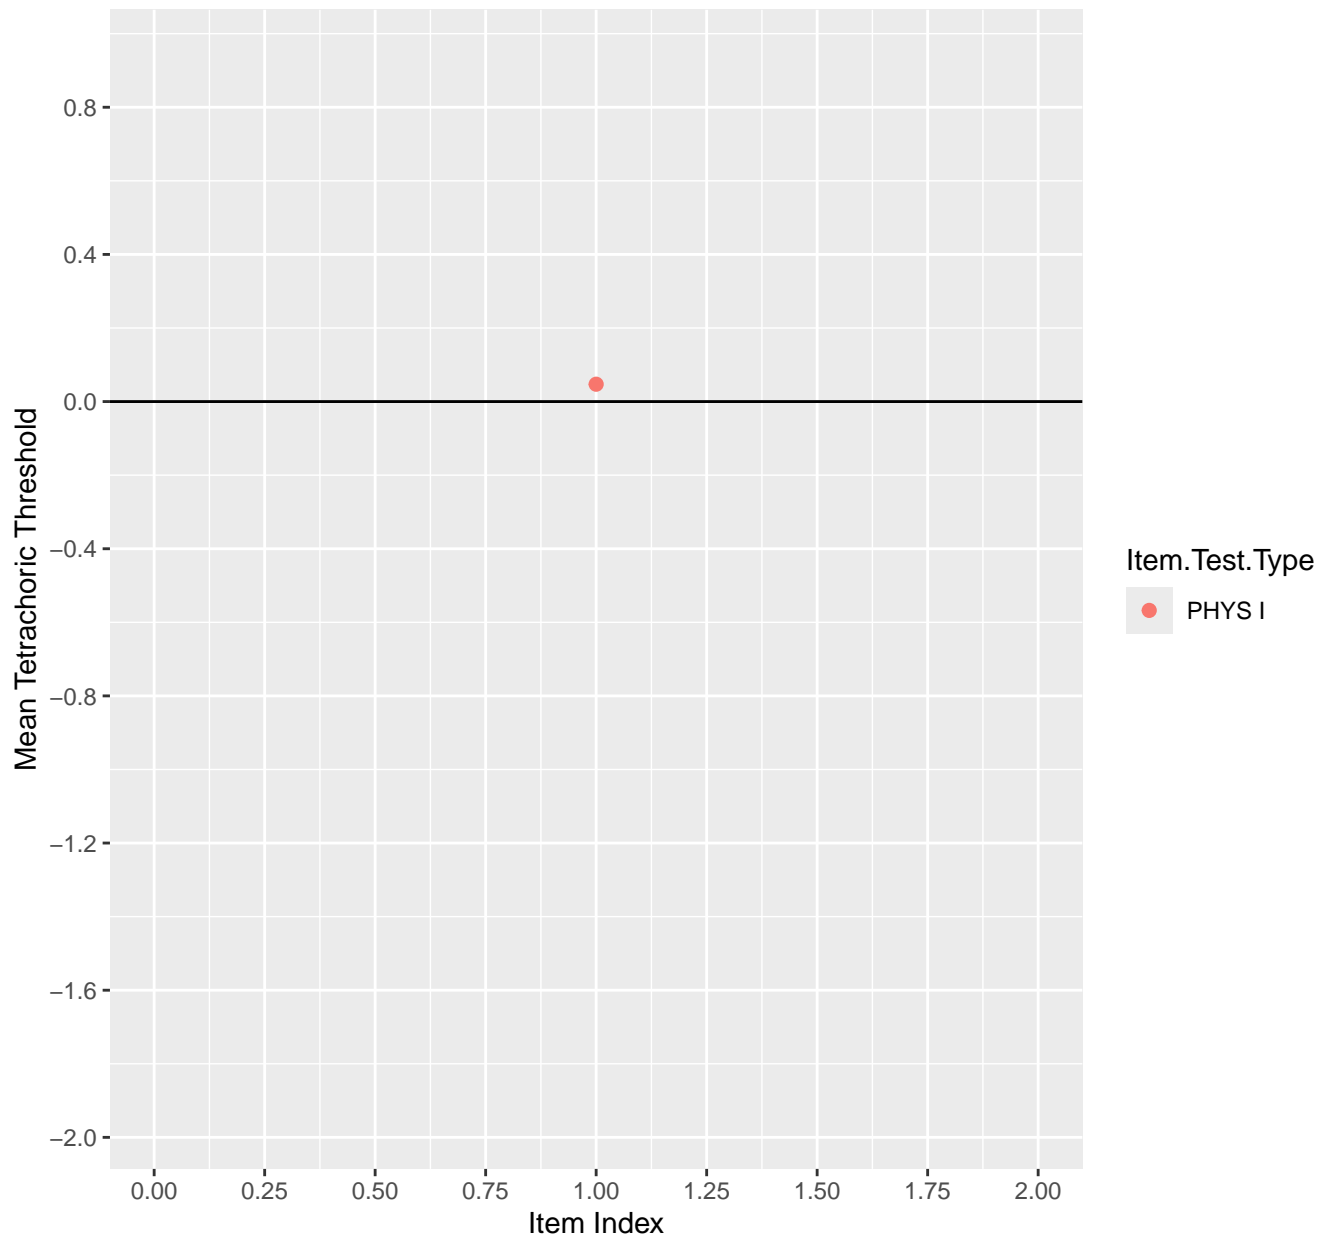

Mean Tetrachoric Threshold For KD1.38.V3AH

Mean Tetrachoric Threshold For KD1.38.V6EC

Mean Tetrachoric Threshold For KD1.39.V3AH

Mean Tetrachoric Threshold For KD1.40.V3AH

Mean Tetrachoric Threshold For KD1.41.V1