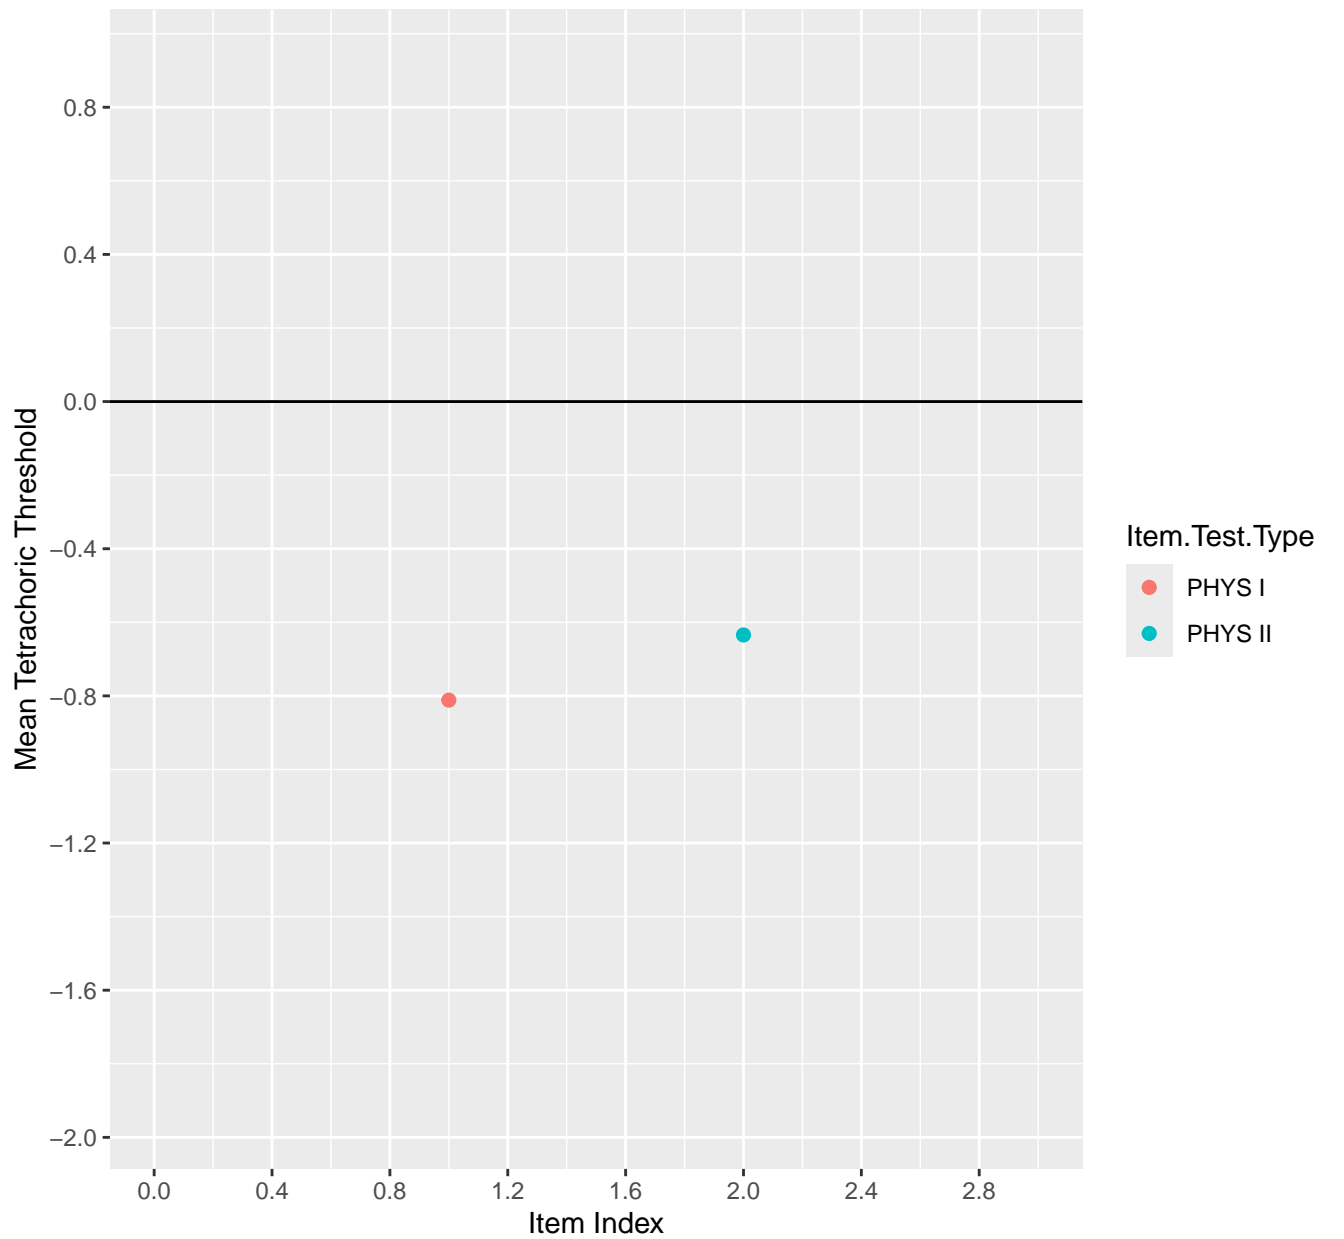

Mean Tetrachoric Threshold For KD1.1.V1

Mean Tetrachoric Threshold For KD1.1.V3

Mean Tetrachoric Threshold For KD1.2.V1

Mean Tetrachoric Threshold For KD1.3.V1

Mean Tetrachoric Threshold For KD1.3.V2

Mean Tetrachoric Threshold For KD1.4.V1

Mean Tetrachoric Threshold For KD1.5.V1

Mean Tetrachoric Threshold For KD1.5.V3

Mean Tetrachoric Threshold For KD1.6.V1

Mean Tetrachoric Threshold For KD1.6.V3

Mean Tetrachoric Threshold For KD1.6.V4EC

Mean Tetrachoric Threshold For KD1.7.V1

Mean Tetrachoric Threshold For KD1.8.V1

Mean Tetrachoric Threshold For KD1.8.V3

Mean Tetrachoric Threshold For KD1.9.V1

Mean Tetrachoric Threshold For KD1.10.V1

Mean Tetrachoric Threshold For KD1.10.V3

Mean Tetrachoric Threshold For KD1.10.V6EC