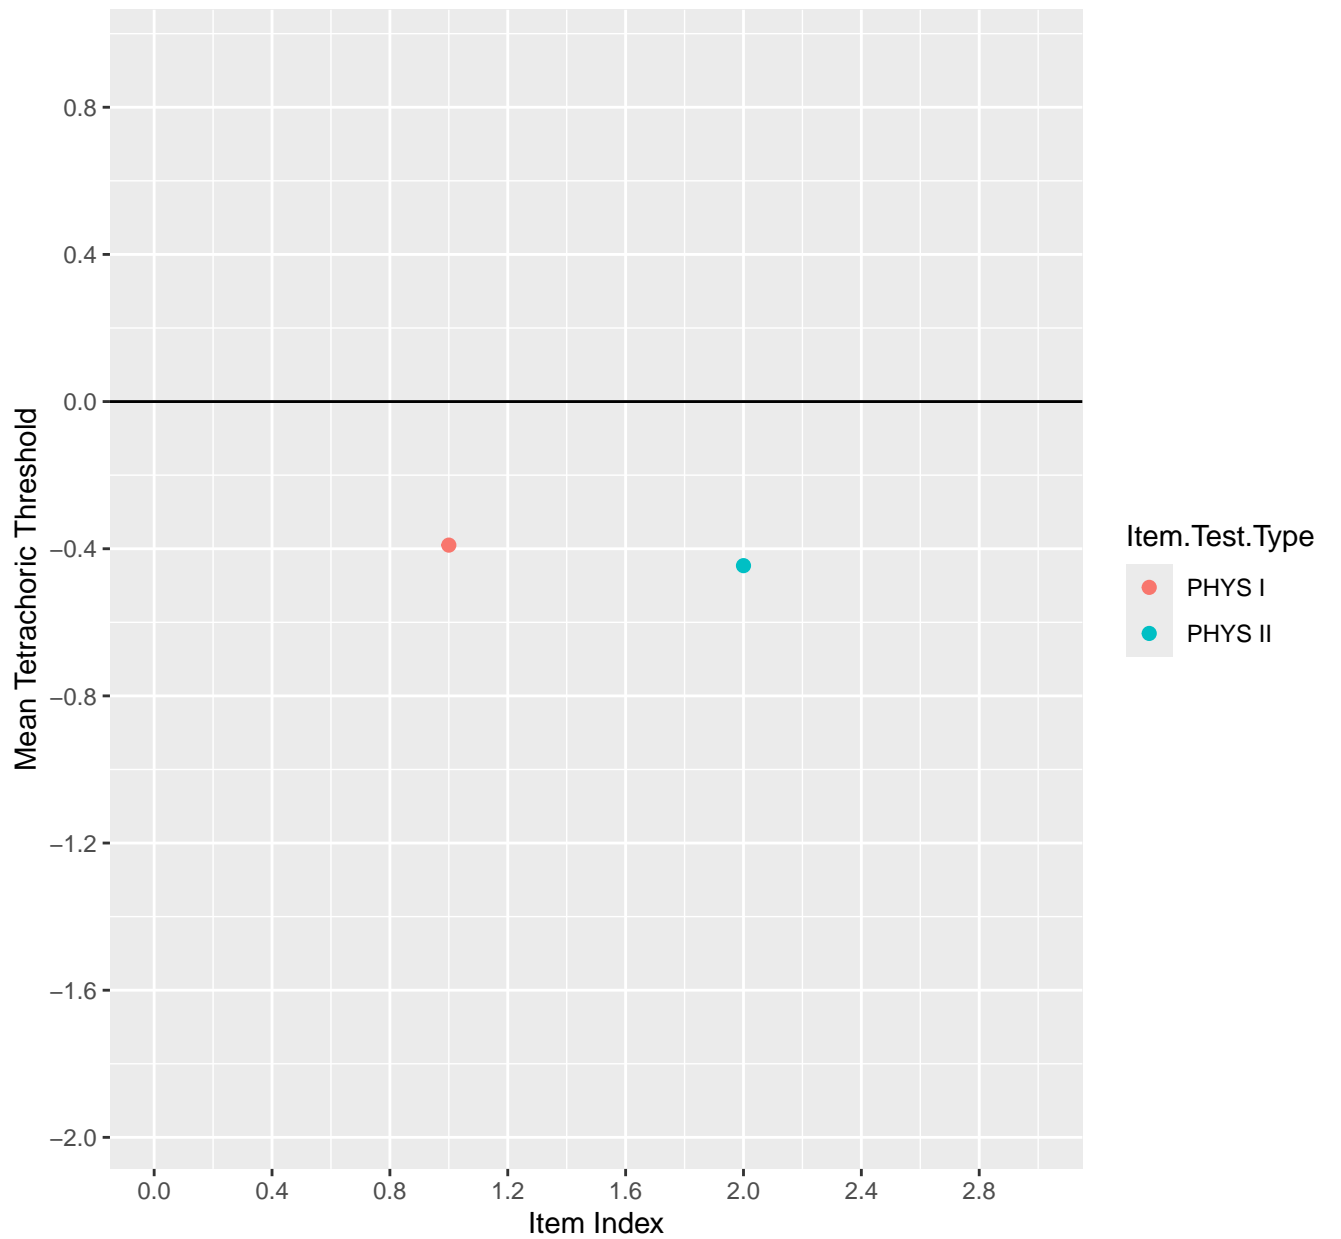

Mean Tetrachoric Threshold For KD1.14.V1