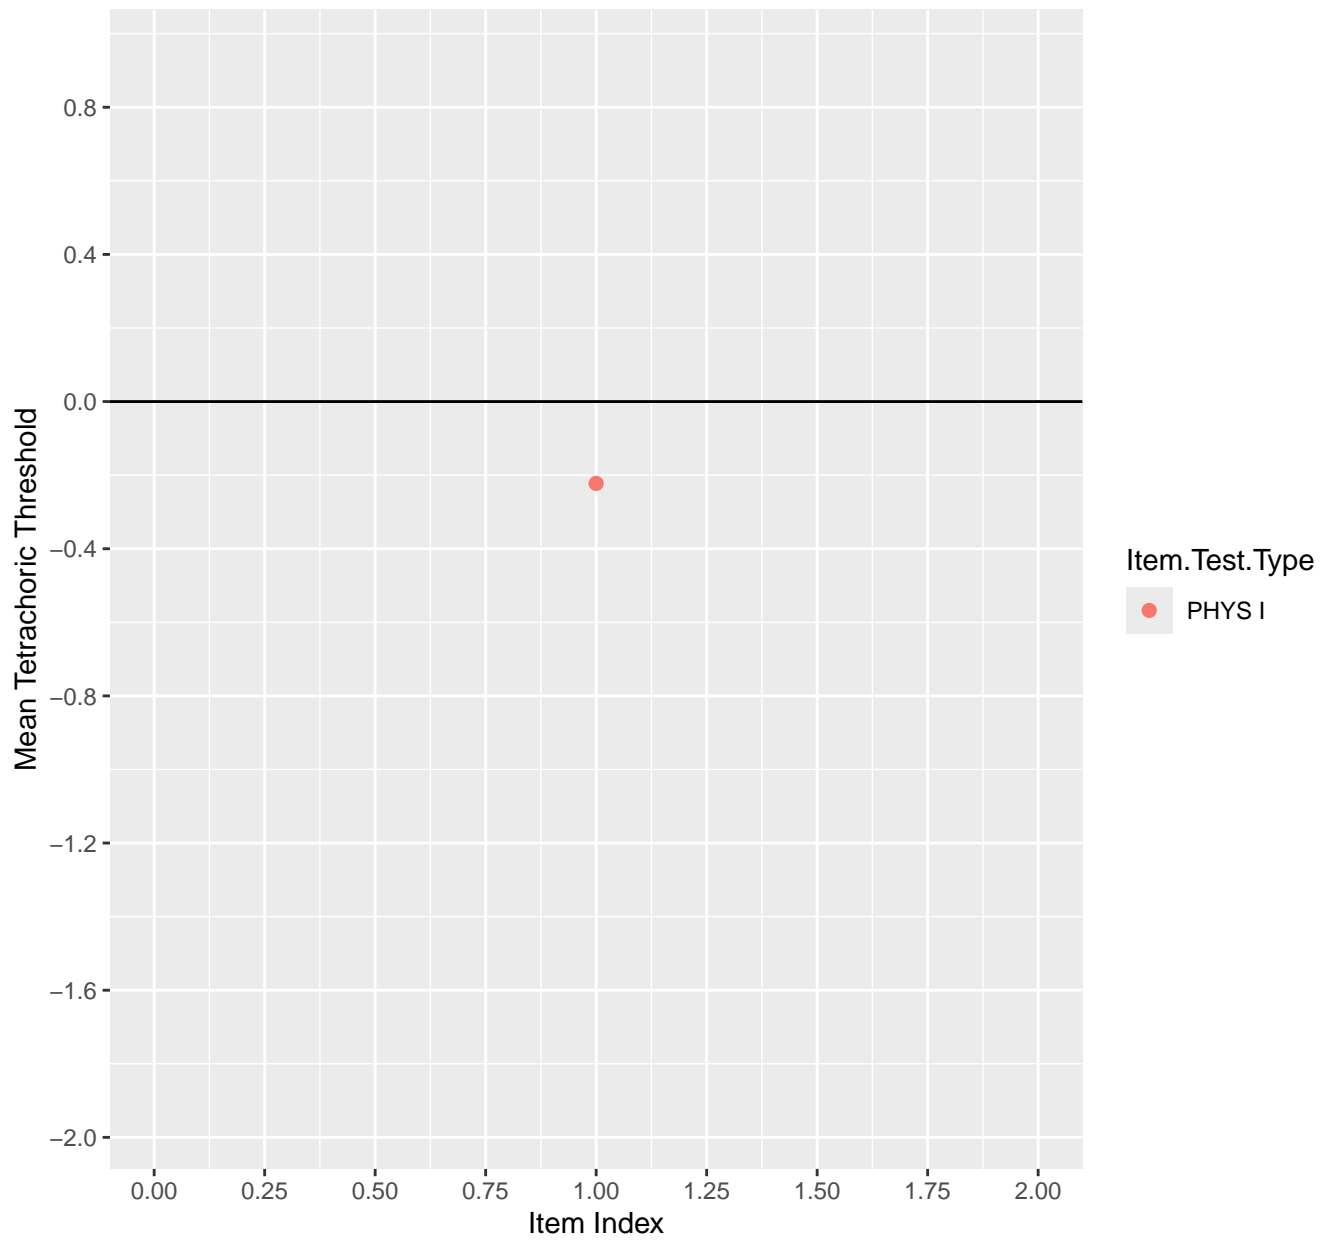

Mean Tetrachoric Threshold For KD1.1.V1

Mean Tetrachoric Threshold For KD1.1.V3

Mean Tetrachoric Threshold For KD1.2.V1

Mean Tetrachoric Threshold For KD1.3.V1

Mean Tetrachoric Threshold For KD1.3.V2

Mean Tetrachoric Threshold For KD1.4.V1

Mean Tetrachoric Threshold For KD1.5.V1

Mean Tetrachoric Threshold For KD1.5.V3

Mean Tetrachoric Threshold For KD1.6.V1

Mean Tetrachoric Threshold For KD1.6.V3

Mean Tetrachoric Threshold For KD1.6.V4EC

Mean Tetrachoric Threshold For KD1.7.V1

Mean Tetrachoric Threshold For KD1.8.V1

Mean Tetrachoric Threshold For KD1.8.V3

Mean Tetrachoric Threshold For KD1.9.V1

Mean Tetrachoric Threshold For KD1.10.V1

Mean Tetrachoric Threshold For KD1.10.V3

Mean Tetrachoric Threshold For KD1.10.V6EC