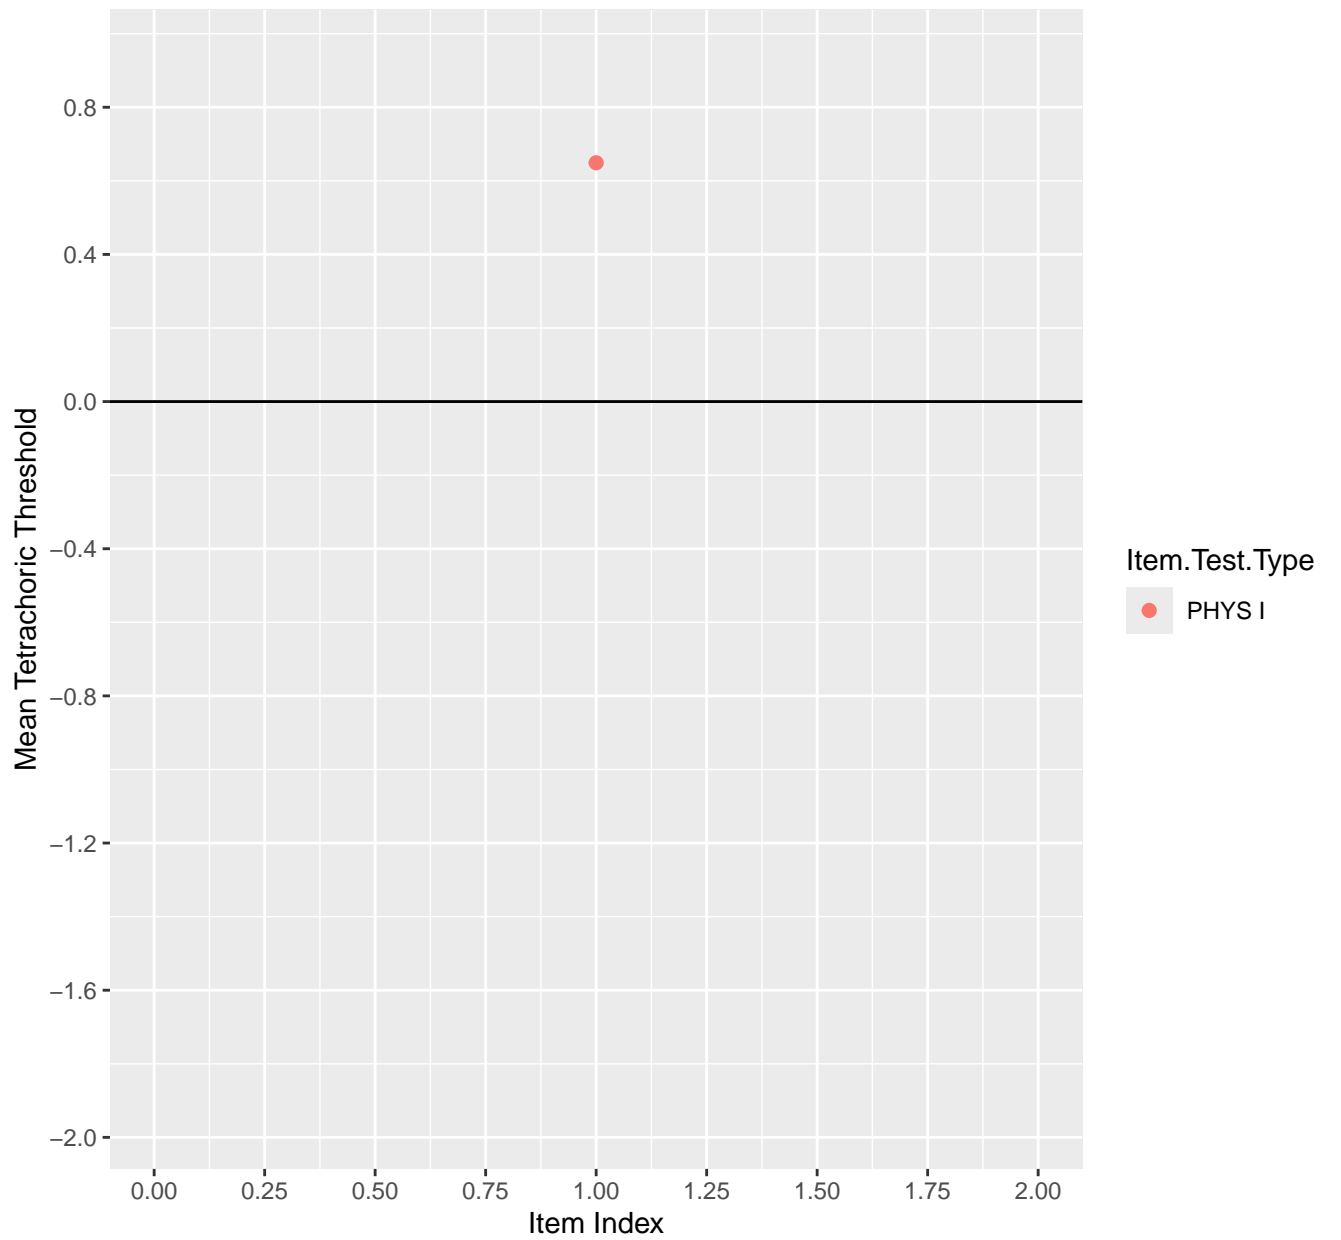

Mean Tetrachoric Threshold For KD1.28.V2AH