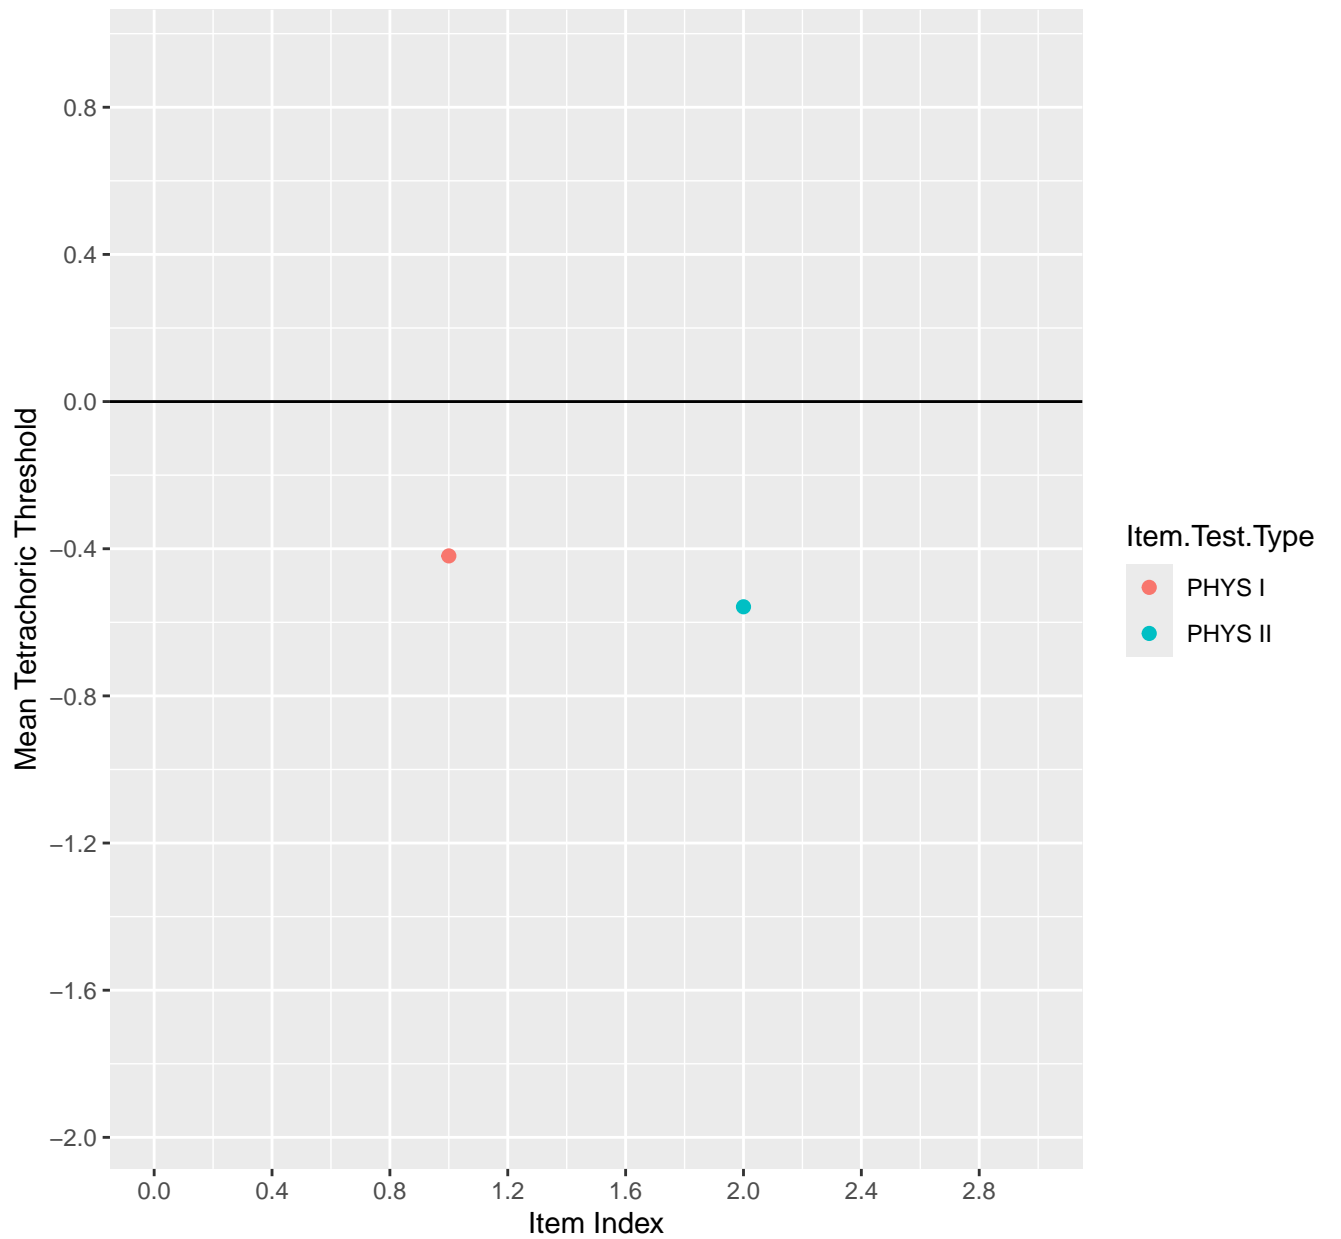

Mean Tetrachoric Threshold For KD1.1.V1

Mean Tetrachoric Threshold For KD1.1.V3

Mean Tetrachoric Threshold For KD1.2.V1

Mean Tetrachoric Threshold For KD1.3.V1

Mean Tetrachoric Threshold For KD1.3.V2

Mean Tetrachoric Threshold For KD1.4.V1

Mean Tetrachoric Threshold For KD1.5.V1

Mean Tetrachoric Threshold For KD1.5.V3

Mean Tetrachoric Threshold For KD1.6.V1

Mean Tetrachoric Threshold For KD1.6.V3

Mean Tetrachoric Threshold For KD1.6.V4EC

Mean Tetrachoric Threshold For KD1.7.V1

Mean Tetrachoric Threshold For KD1.8.V1

Mean Tetrachoric Threshold For KD1.8.V3

Mean Tetrachoric Threshold For KD1.9.V1

Mean Tetrachoric Threshold For KD1.10.V1

Mean Tetrachoric Threshold For KD1.10.V3

Mean Tetrachoric Threshold For KD1.10.V6EC

Mean Tetrachoric Threshold For KD1.11.V1

Mean Tetrachoric Threshold For KD1.11.V6EC

Mean Tetrachoric Threshold For KD1.12.V1

Mean Tetrachoric Threshold For KD1.13.V1

Mean Tetrachoric Threshold For KD1.13.V3