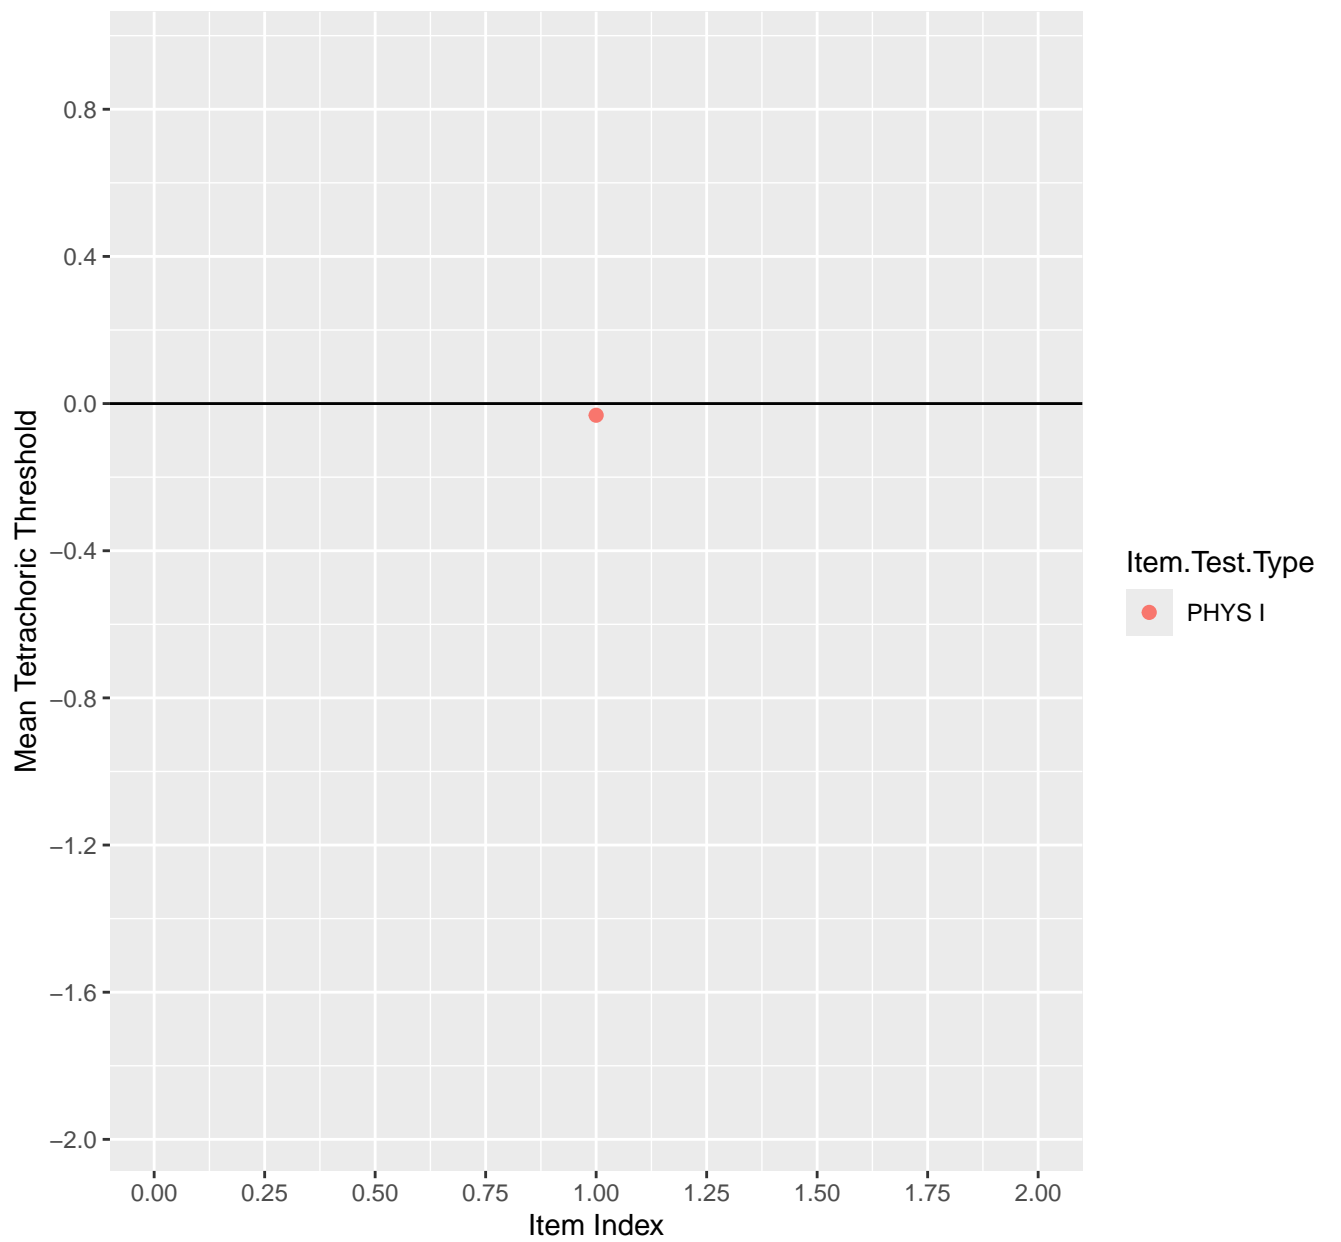

Mean Tetrachoric Threshold For KD1.1.V1

Mean Tetrachoric Threshold For KD1.1.V3

Mean Tetrachoric Threshold For KD1.2.V1

Mean Tetrachoric Threshold For KD1.3.V1

Mean Tetrachoric Threshold For KD1.3.V2

Mean Tetrachoric Threshold For KD1.4.V1

Mean Tetrachoric Threshold For KD1.28.V1

Mean Tetrachoric Threshold For KD1.28.V2AH

Mean Tetrachoric Threshold For KD1.31.V1

Mean Tetrachoric Threshold For KD1.32.V1

Mean Tetrachoric Threshold For KD1.32.V3AH