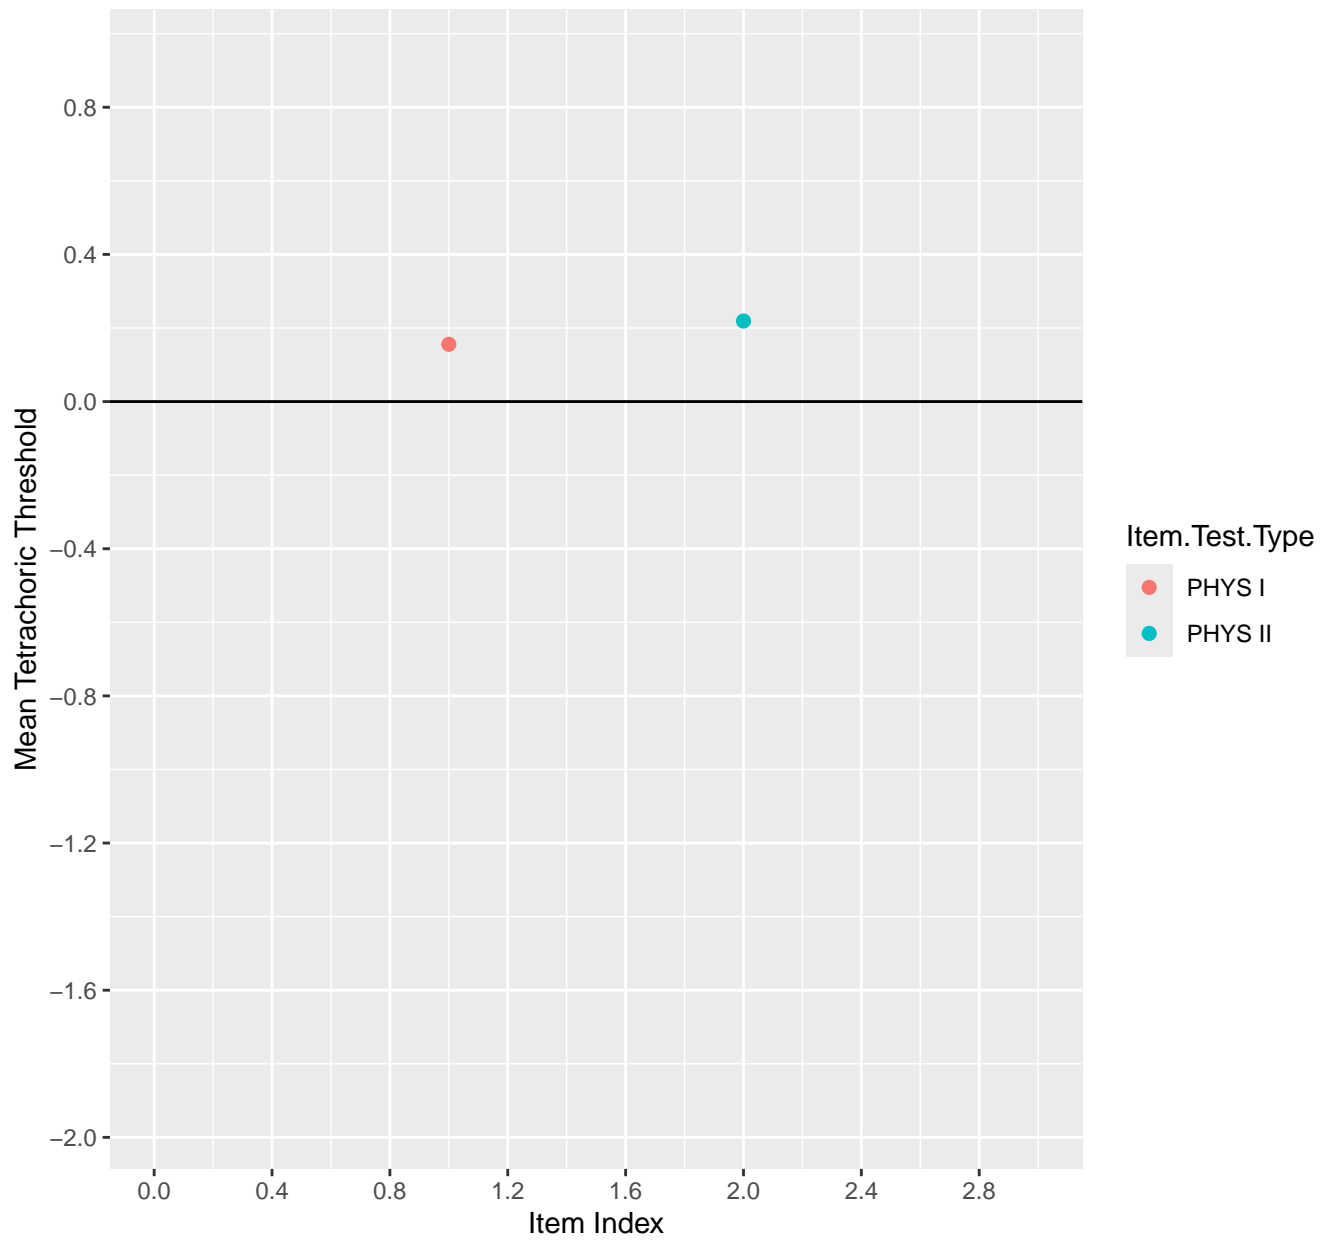

Mean Tetrachoric Threshold For KD1.35.V1

Mean Tetrachoric Threshold For KD1.35.V3AH

Mean Tetrachoric Threshold For KD1.36.V1

Mean Tetrachoric Threshold For KD1.37.V1

Mean Tetrachoric Threshold For KD1.38.V1