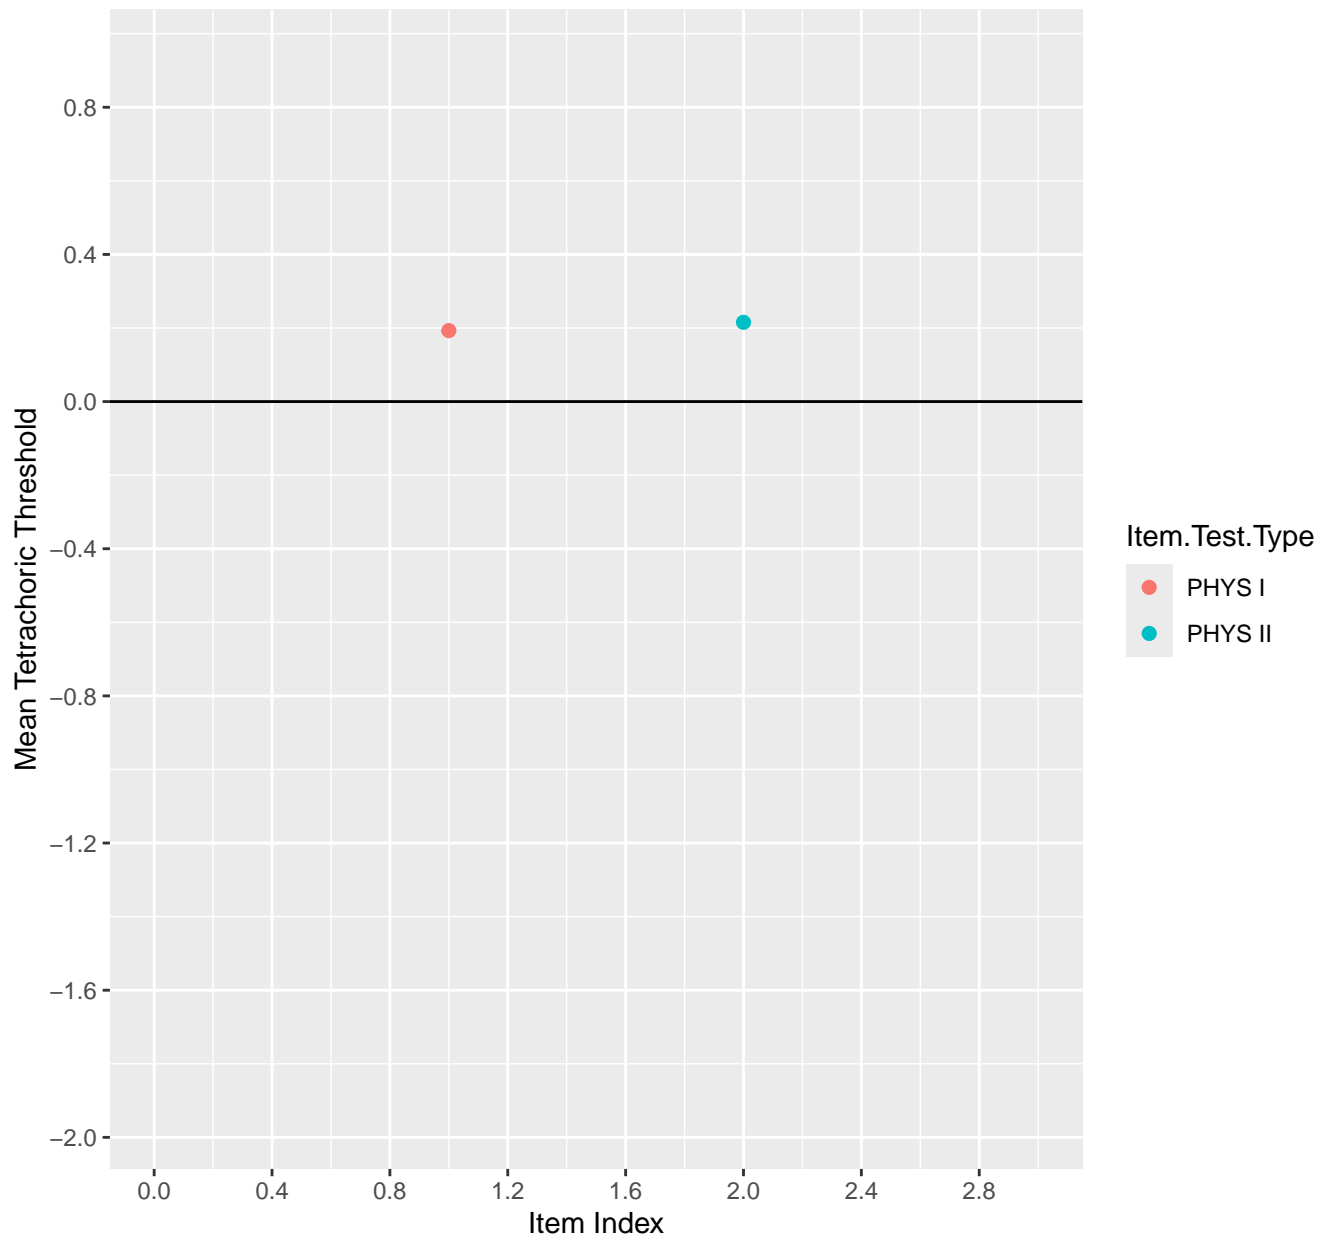

Mean Tetrachoric Threshold For KD1.1.V1

Mean Tetrachoric Threshold For KD1.1.V3

Mean Tetrachoric Threshold For KD1.2.V1

Mean Tetrachoric Threshold For KD1.3.V1

Mean Tetrachoric Threshold For KD1.3.V2

Mean Tetrachoric Threshold For KD1.4.V1

Mean Tetrachoric Threshold For KD1.5.V1

Mean Tetrachoric Threshold For KD1.5.V3

Mean Tetrachoric Threshold For KD1.6.V1

Mean Tetrachoric Threshold For KD1.6.V3

Mean Tetrachoric Threshold For KD1.6.V4EC

Mean Tetrachoric Threshold For KD1.7.V1

Mean Tetrachoric Threshold For KD1.8.V1

Mean Tetrachoric Threshold For KD1.8.V3

Mean Tetrachoric Threshold For KD1.9.V1

Mean Tetrachoric Threshold For KD1.10.V1

Mean Tetrachoric Threshold For KD1.10.V3

Mean Tetrachoric Threshold For KD1.10.V6EC