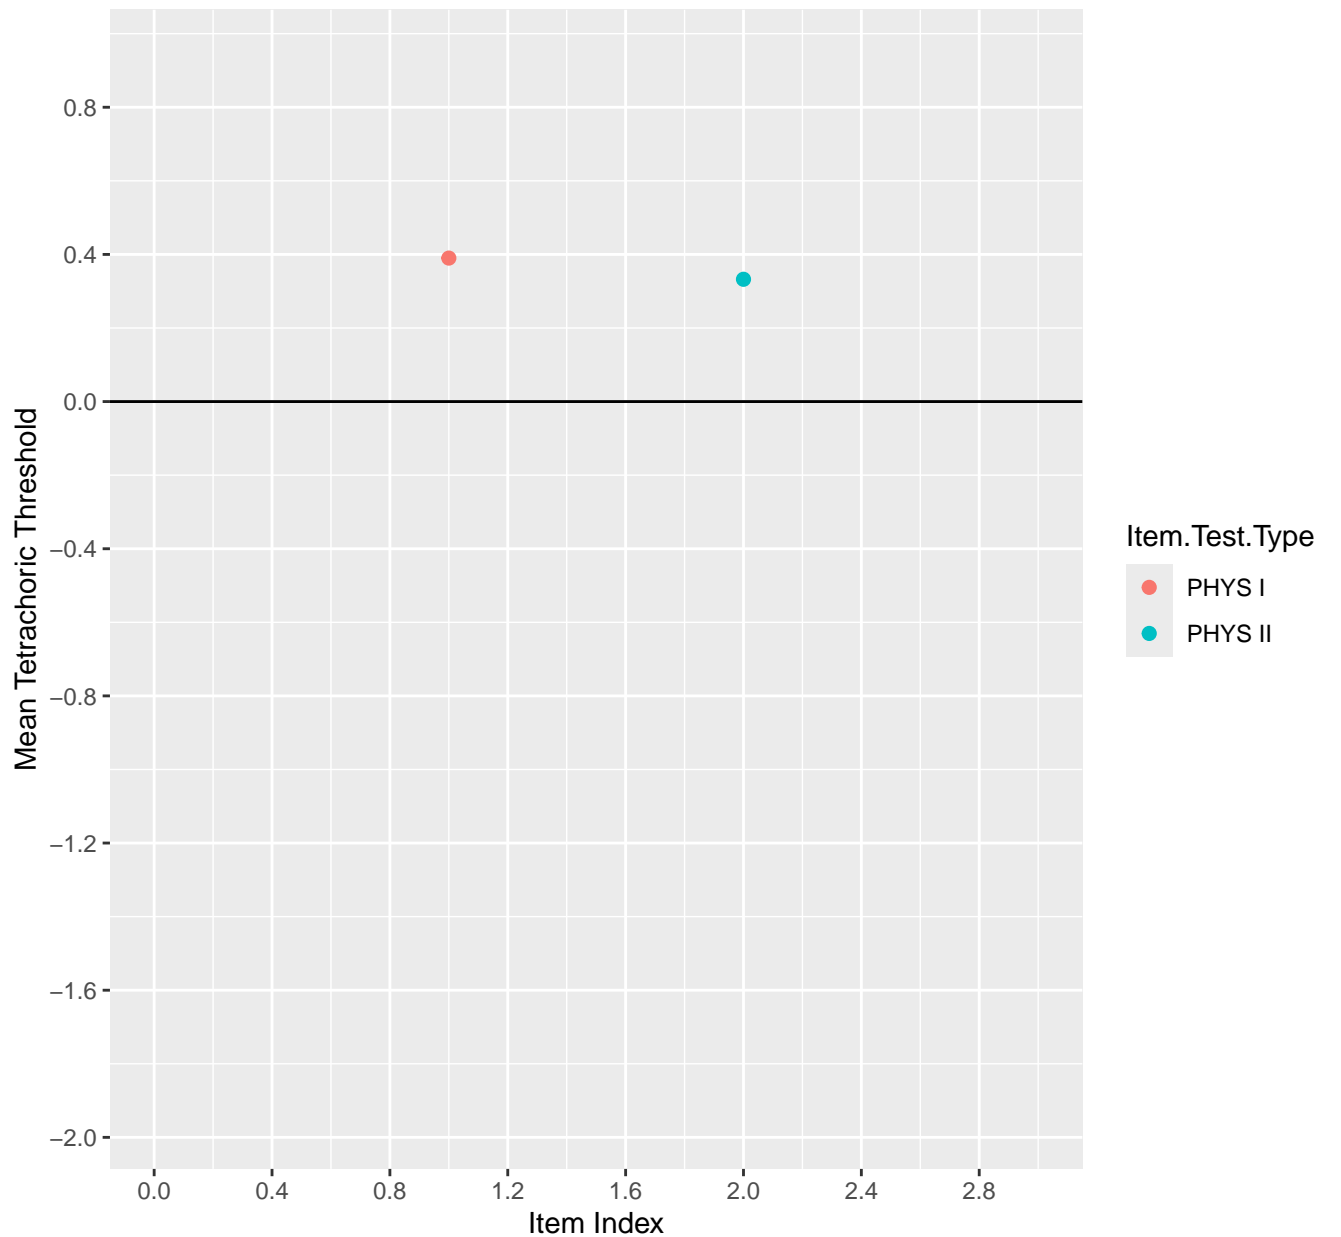

Mean Tetrachoric Threshold For KD1.42.V6EC

Mean Tetrachoric Threshold For KD1.43.V1

Mean Tetrachoric Threshold For KD1.43.V6EC

Mean Tetrachoric Threshold For KD1.44.V1

Mean Tetrachoric Threshold For KD1.44.V6EC

Mean Tetrachoric Threshold For KD1.46.V1

Mean Tetrachoric Threshold For KD1.47.V1

Mean Tetrachoric Threshold For KD1.48.V1

Mean Tetrachoric Threshold For KD1.49.V1

Mean Tetrachoric Threshold For KD1.50.V1