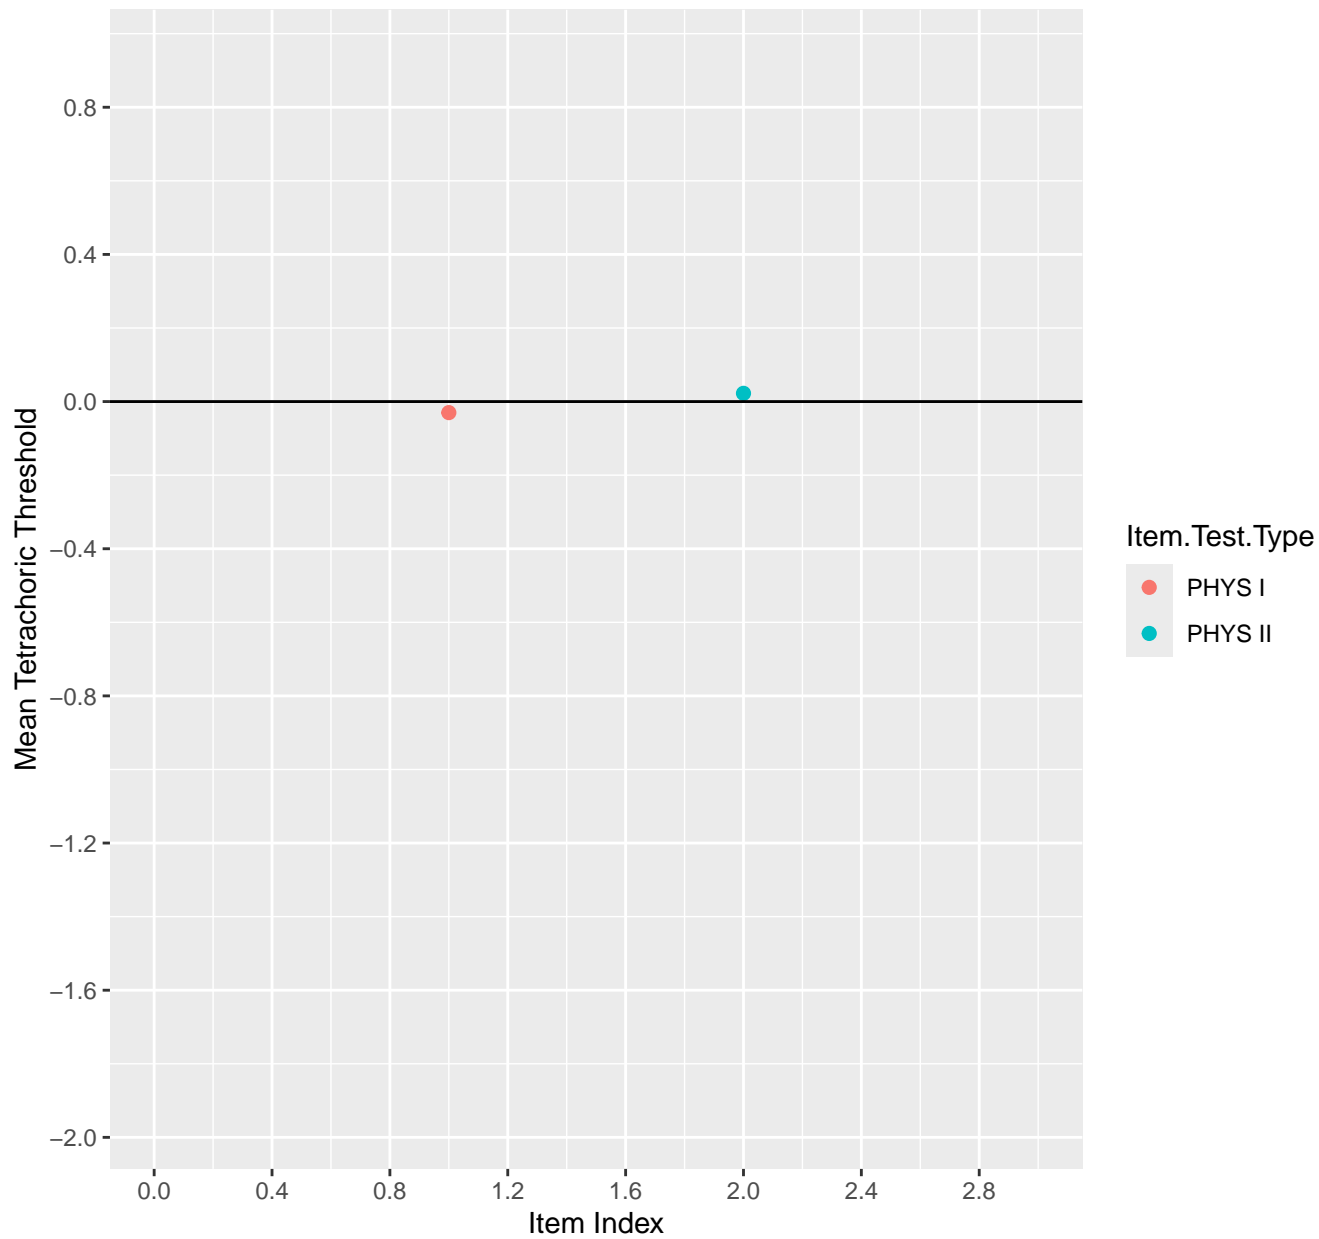

Mean Tetrachoric Threshold For KD1.31.V1