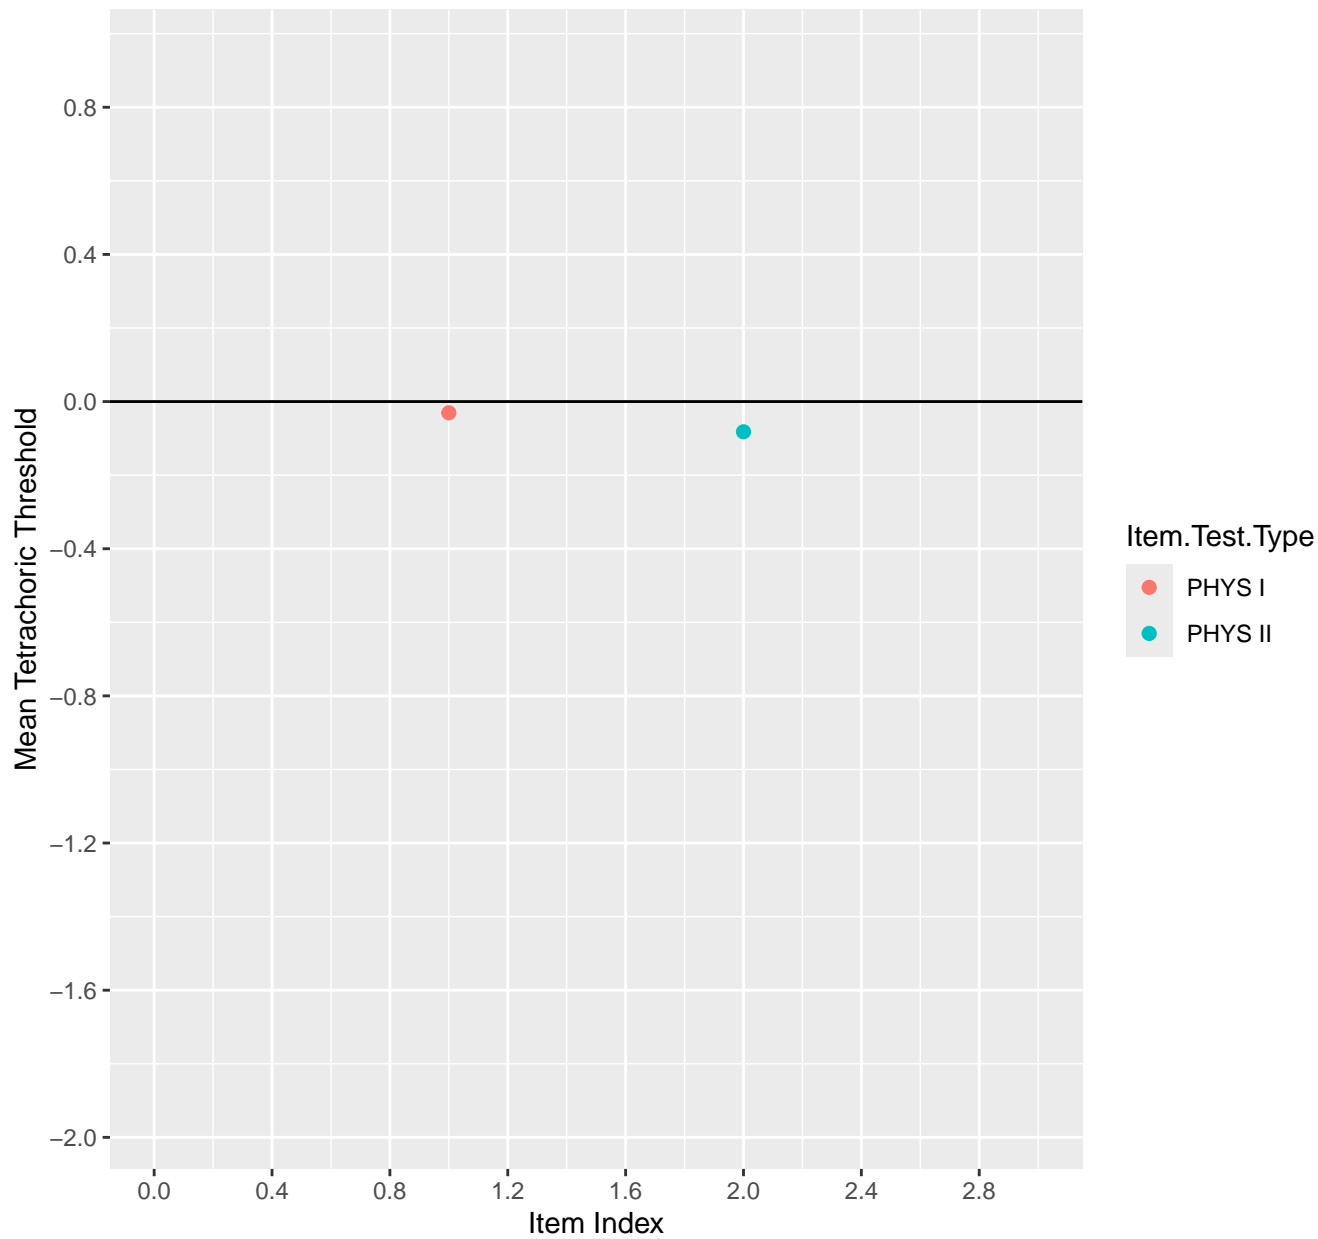

Mean Tetrachoric Threshold For KD1.1.V1

Mean Tetrachoric Threshold For KD1.1.V3

Mean Tetrachoric Threshold For KD1.2.V1

Mean Tetrachoric Threshold For KD1.3.V1

Mean Tetrachoric Threshold For KD1.3.V2

Mean Tetrachoric Threshold For KD1.4.V1

Mean Tetrachoric Threshold For KD1.8.V1

Mean Tetrachoric Threshold For KD1.8.V3

Mean Tetrachoric Threshold For KD1.9.V1

Mean Tetrachoric Threshold For KD1.10.V1

Mean Tetrachoric Threshold For KD1.10.V3

Mean Tetrachoric Threshold For KD1.10.V6EC

Mean Tetrachoric Threshold For KD1.13.V4EC

Mean Tetrachoric Threshold For KD1.14.V1

Mean Tetrachoric Threshold For KD1.14.V3

Mean Tetrachoric Threshold For KD1.15.V1

Mean Tetrachoric Threshold For KD1.15.V2EC

Mean Tetrachoric Threshold For KD1.16.V1

Mean Tetrachoric Threshold For KD1.17.V1

Mean Tetrachoric Threshold For KD1.17.V2EC

Mean Tetrachoric Threshold For KD1.17.V3AH

Mean Tetrachoric Threshold For KD1.18.V1