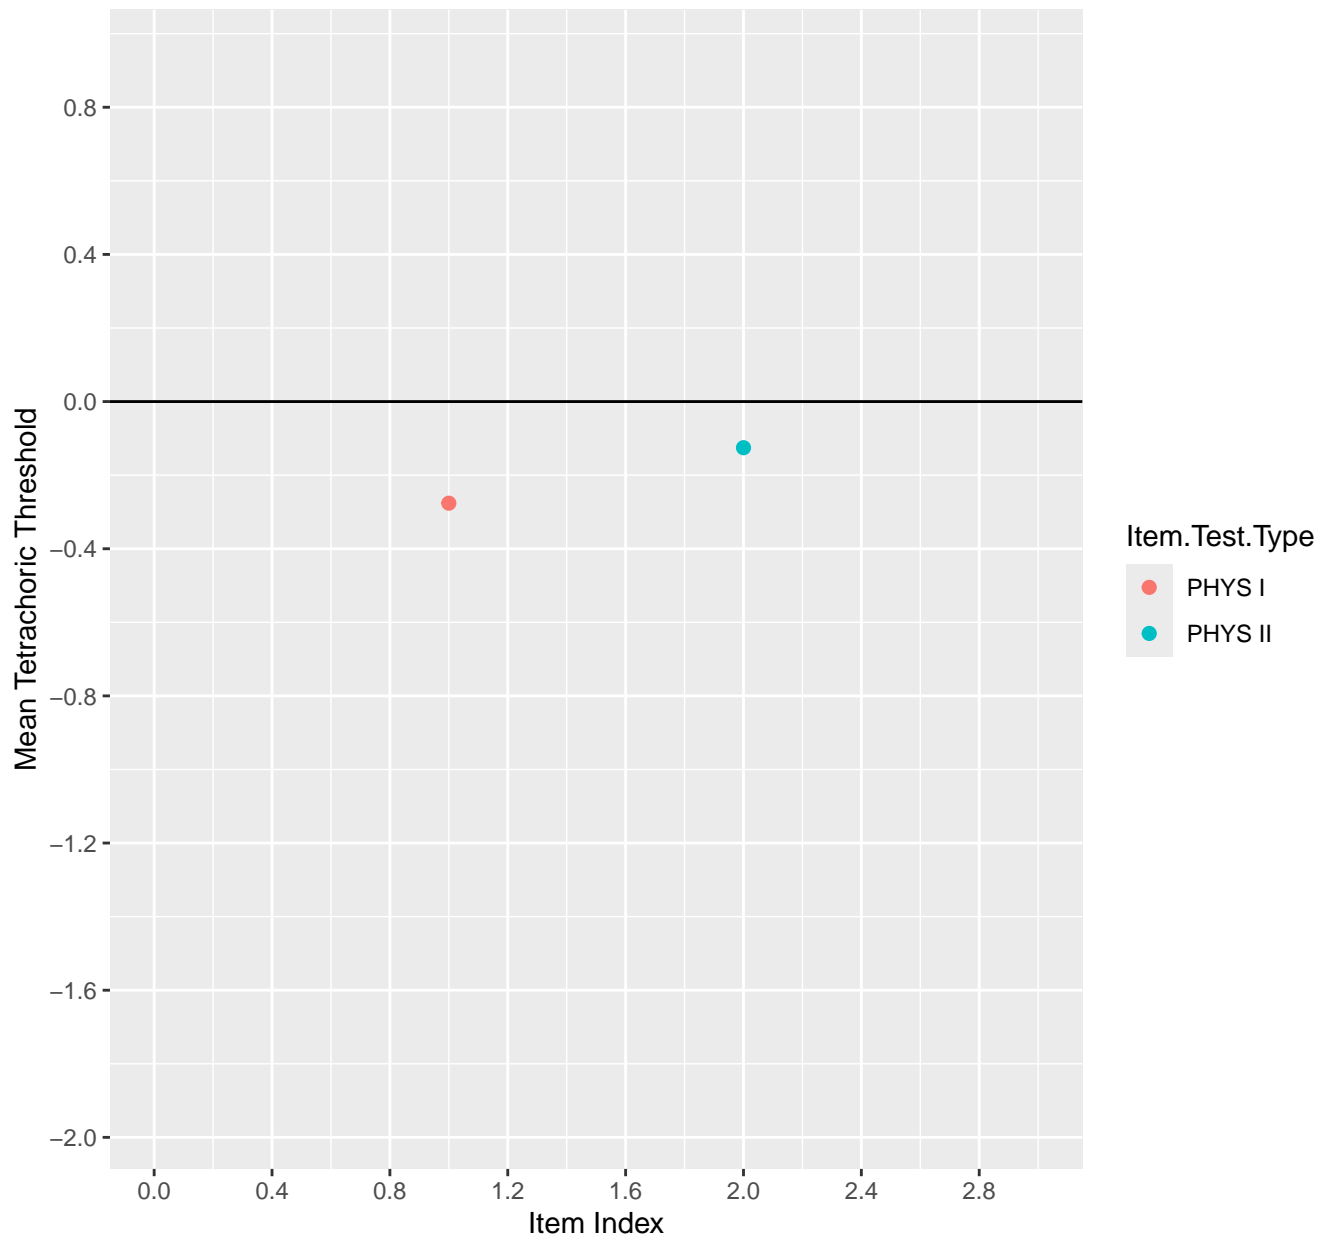

Mean Tetrachoric Threshold For KD1.1.V1

Mean Tetrachoric Threshold For KD1.1.V3

Mean Tetrachoric Threshold For KD1.2.V1

Mean Tetrachoric Threshold For KD1.3.V1

Mean Tetrachoric Threshold For KD1.3.V2

Mean Tetrachoric Threshold For KD1.4.V1

Mean Tetrachoric Threshold For KD1.5.V1

Mean Tetrachoric Threshold For KD1.5.V3

Mean Tetrachoric Threshold For KD1.6.V1

Mean Tetrachoric Threshold For KD1.6.V3

Mean Tetrachoric Threshold For KD1.6.V4EC

Mean Tetrachoric Threshold For KD1.7.V1

Mean Tetrachoric Threshold For KD1.8.V1

Mean Tetrachoric Threshold For KD1.8.V3

Mean Tetrachoric Threshold For KD1.9.V1

Mean Tetrachoric Threshold For KD1.10.V1

Mean Tetrachoric Threshold For KD1.10.V3

Mean Tetrachoric Threshold For KD1.10.V6EC

Mean Tetrachoric Threshold For KD1.11.V1

Mean Tetrachoric Threshold For KD1.11.V6EC

Mean Tetrachoric Threshold For KD1.12.V1

Mean Tetrachoric Threshold For KD1.13.V1

Mean Tetrachoric Threshold For KD1.13.V3