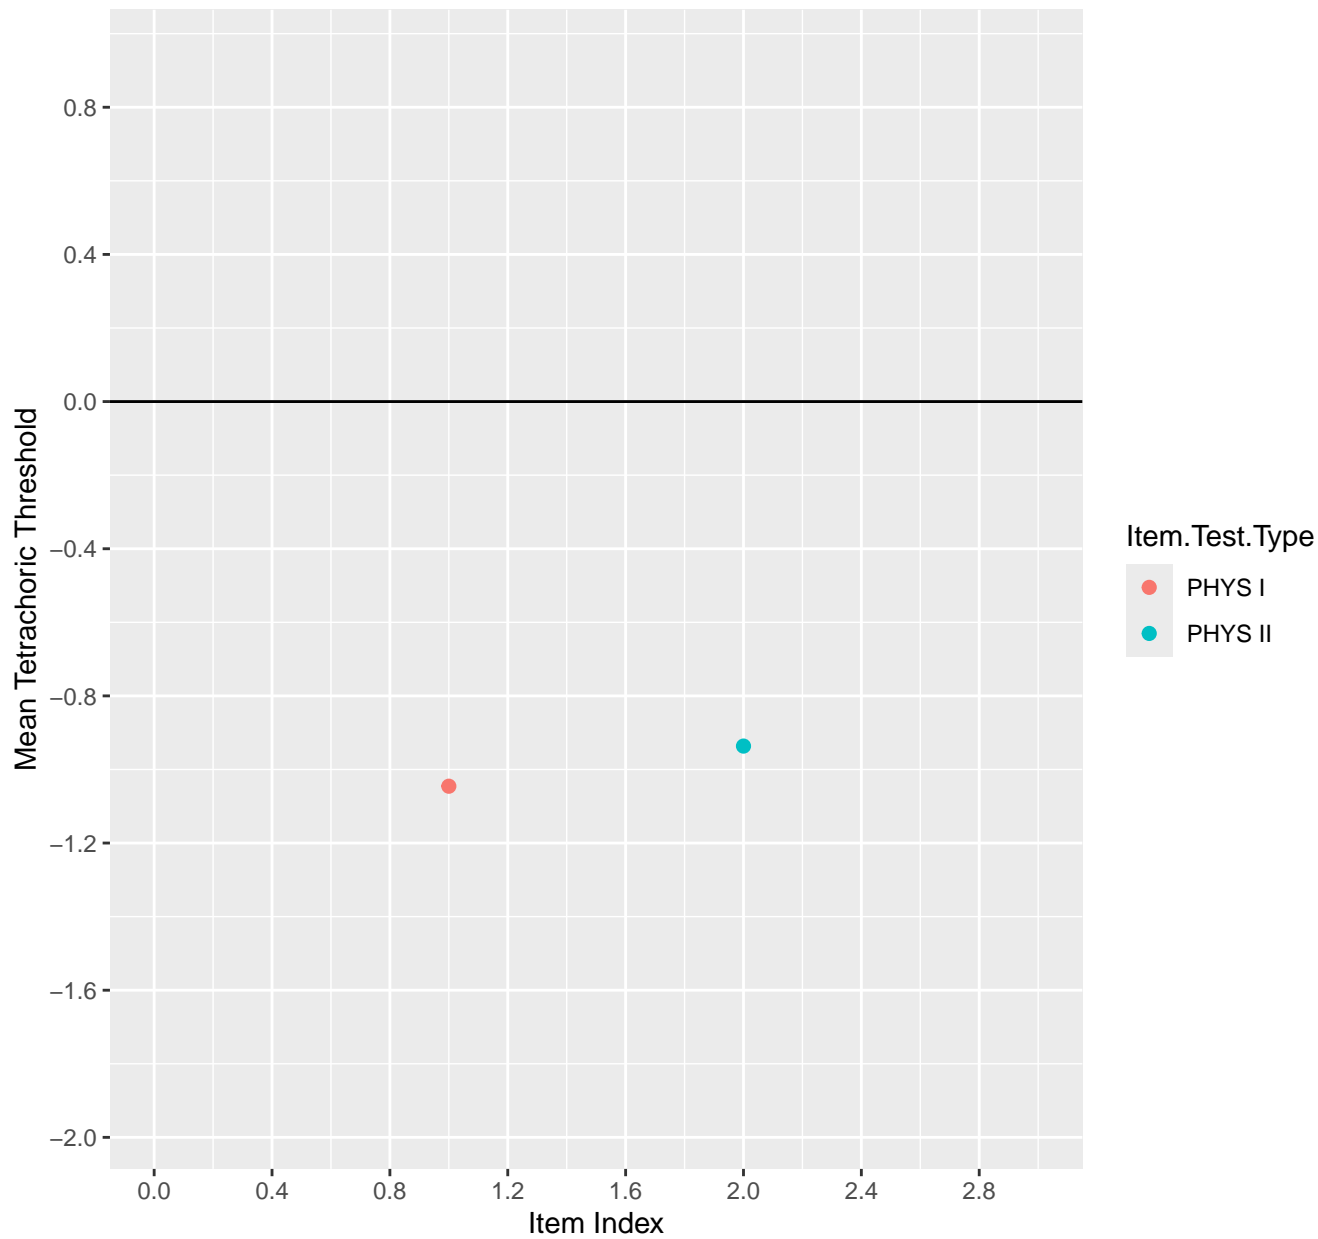

Mean Tetrachoric Threshold For KD1.1.V1

Mean Tetrachoric Threshold For KD1.1.V3

Mean Tetrachoric Threshold For KD1.2.V1

Mean Tetrachoric Threshold For KD1.3.V1

Mean Tetrachoric Threshold For KD1.3.V2

Mean Tetrachoric Threshold For KD1.4.V1

Mean Tetrachoric Threshold For KD1.5.V1

Mean Tetrachoric Threshold For KD1.5.V3

Mean Tetrachoric Threshold For KD1.6.V1

Mean Tetrachoric Threshold For KD1.6.V3

Mean Tetrachoric Threshold For KD1.6.V4EC

Mean Tetrachoric Threshold For KD1.7.V1

Mean Tetrachoric Threshold For KD1.8.V1

Mean Tetrachoric Threshold For KD1.8.V3

Mean Tetrachoric Threshold For KD1.9.V1

Mean Tetrachoric Threshold For KD1.10.V1

Mean Tetrachoric Threshold For KD1.10.V3

Mean Tetrachoric Threshold For KD1.10.V6EC

Mean Tetrachoric Threshold For KD1.11.V1

Mean Tetrachoric Threshold For KD1.11.V6EC

Mean Tetrachoric Threshold For KD1.12.V1

Mean Tetrachoric Threshold For KD1.13.V1

Mean Tetrachoric Threshold For KD1.13.V3