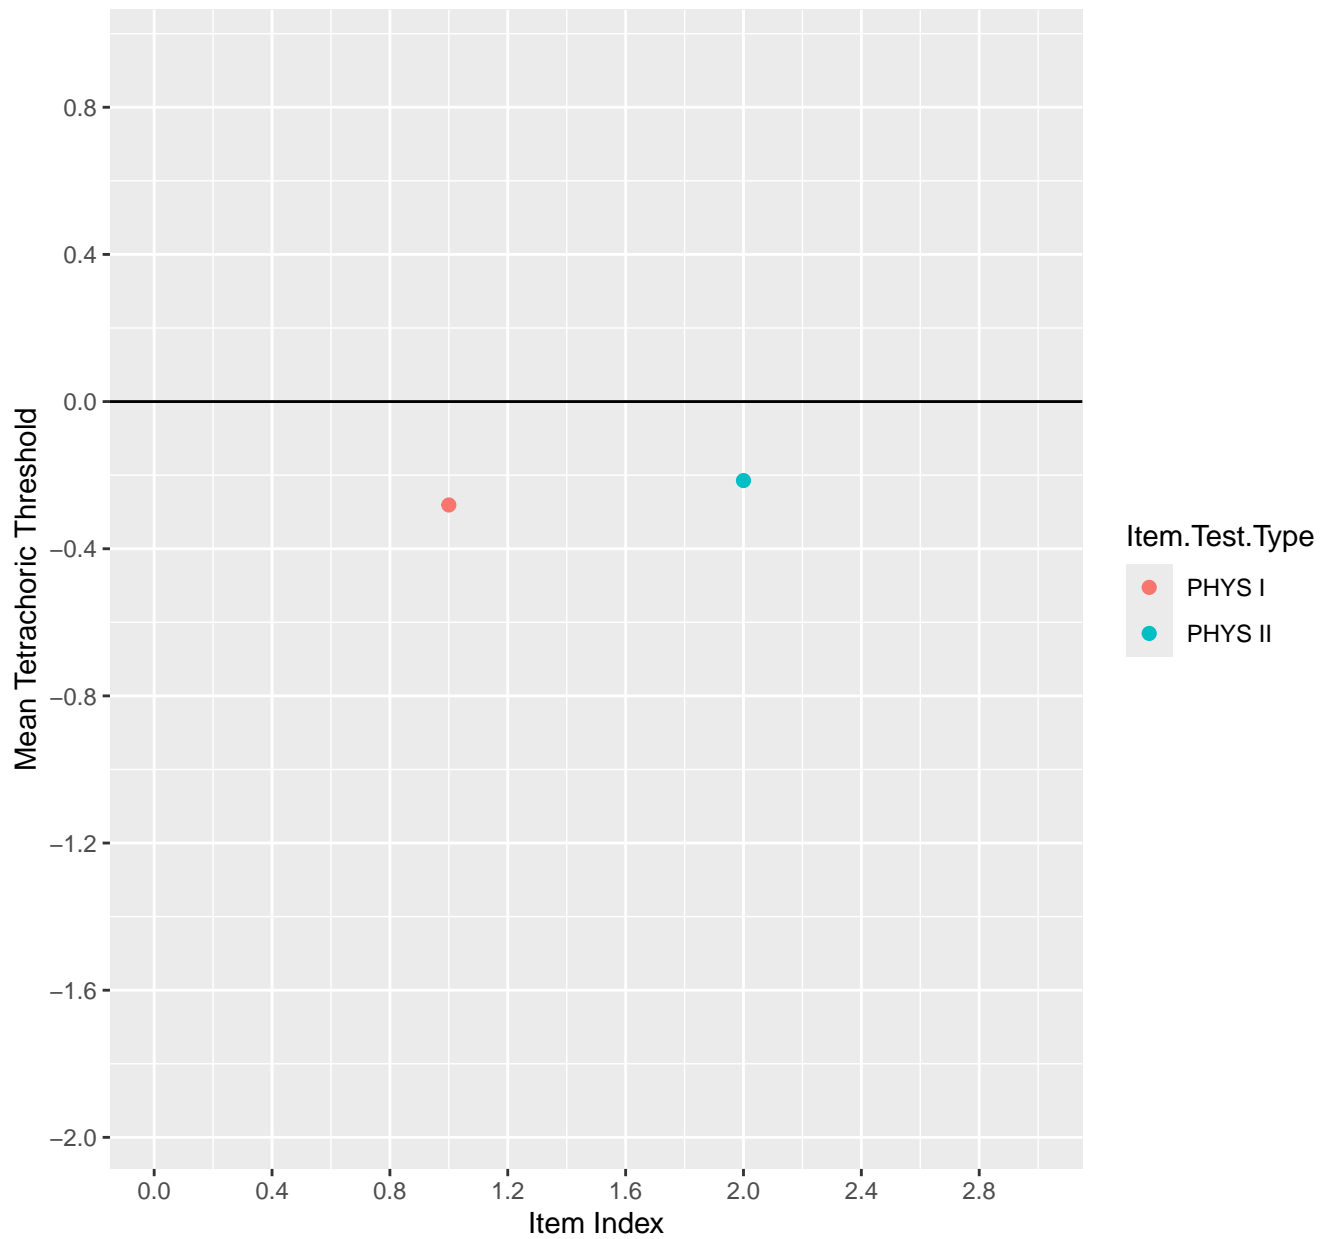

Mean Tetrachoric Threshold For KD1.42.V6EC

Mean Tetrachoric Threshold For KD1.43.V1

Mean Tetrachoric Threshold For KD1.43.V6EC

Mean Tetrachoric Threshold For KD1.44.V1

Mean Tetrachoric Threshold For KD1.44.V6EC

Mean Tetrachoric Threshold For KD1.46.V1

Mean Tetrachoric Threshold For KD1.47.V1

Mean Tetrachoric Threshold For KD1.48.V1

Mean Tetrachoric Threshold For KD1.49.V1

Mean Tetrachoric Threshold For KD1.50.V1