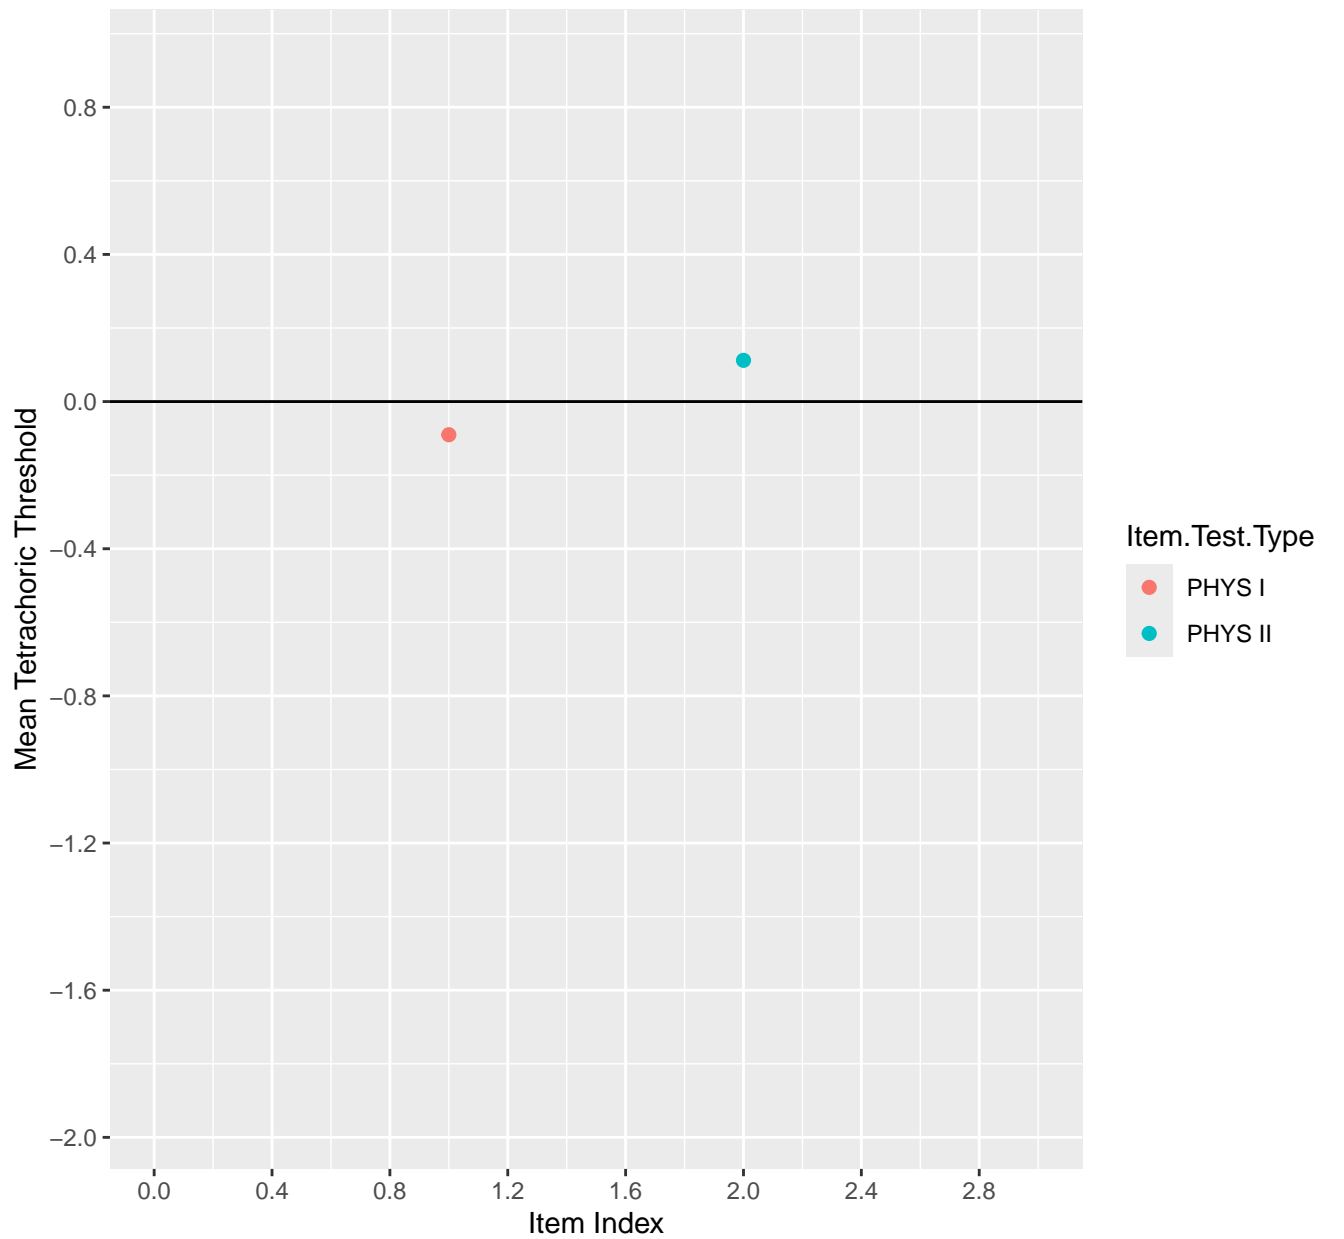

Mean Tetrachoric Threshold For KD1.43.V6EC