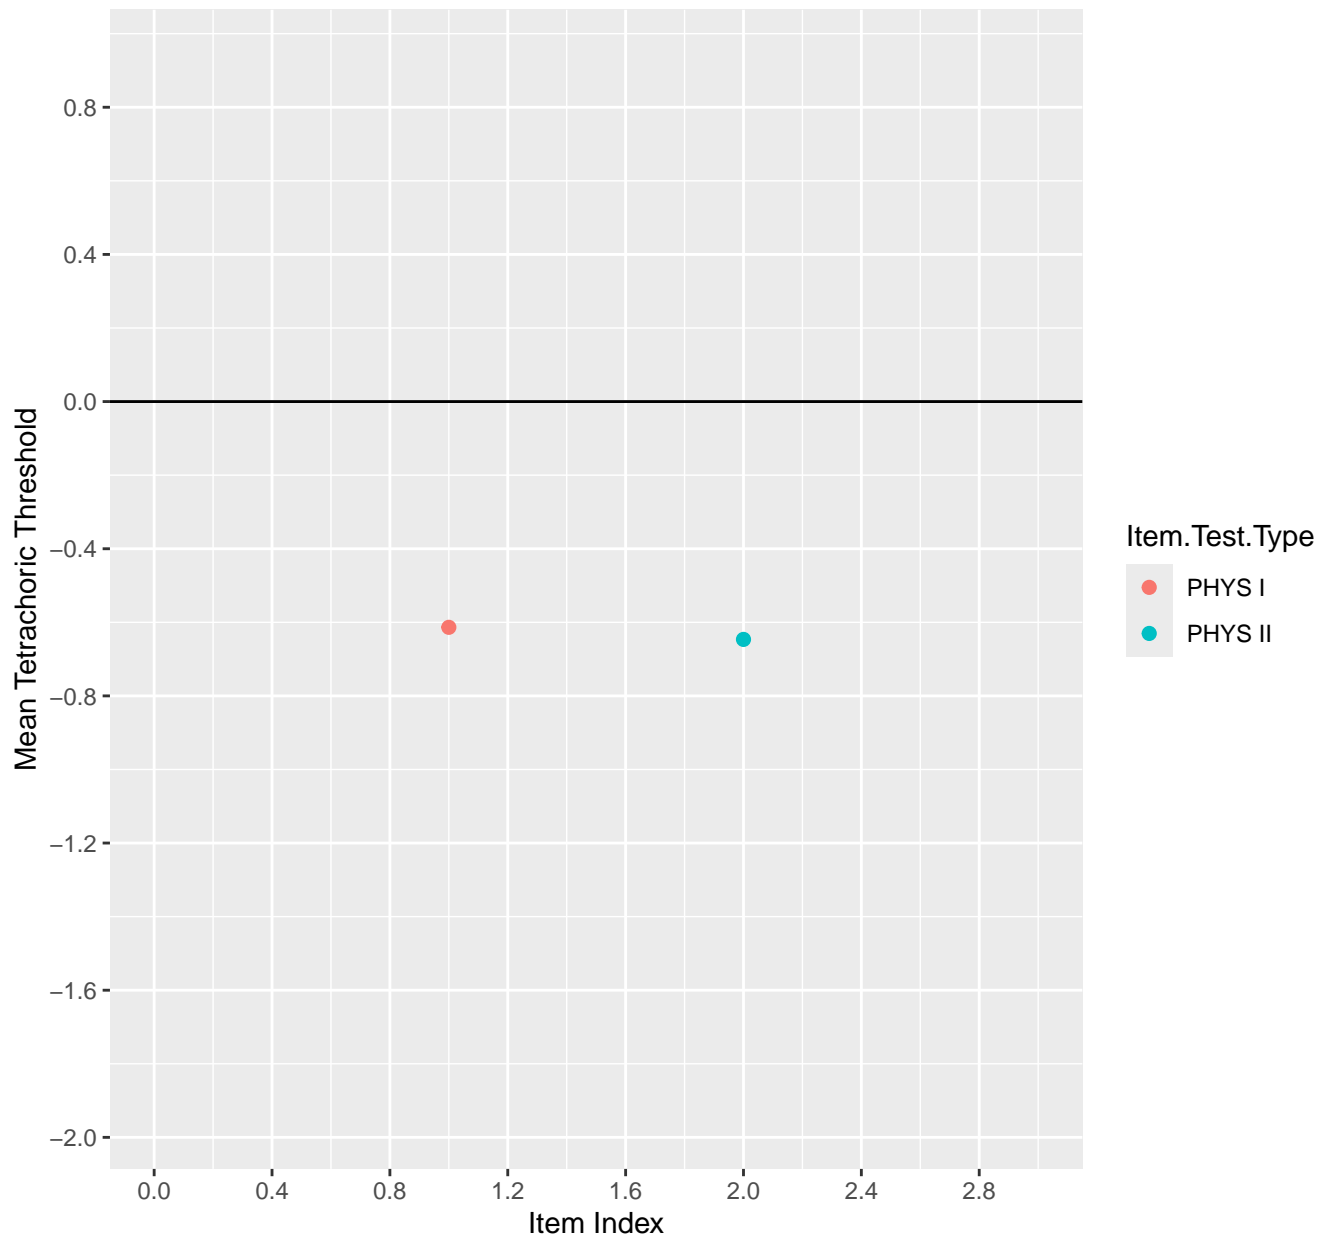

Mean Tetrachoric Threshold For KD1.1.V1

Mean Tetrachoric Threshold For KD1.1.V3

Mean Tetrachoric Threshold For KD1.2.V1

Mean Tetrachoric Threshold For KD1.3.V1

Mean Tetrachoric Threshold For KD1.3.V2

Mean Tetrachoric Threshold For KD1.4.V1

Mean Tetrachoric Threshold For KD1.8.V1

Mean Tetrachoric Threshold For KD1.8.V3

Mean Tetrachoric Threshold For KD1.9.V1

Mean Tetrachoric Threshold For KD1.10.V1

Mean Tetrachoric Threshold For KD1.10.V3

Mean Tetrachoric Threshold For KD1.10.V6EC

Mean Tetrachoric Threshold For KD1.13.V4EC

Mean Tetrachoric Threshold For KD1.14.V1

Mean Tetrachoric Threshold For KD1.14.V3

Mean Tetrachoric Threshold For KD1.15.V1

Mean Tetrachoric Threshold For KD1.15.V2EC

Mean Tetrachoric Threshold For KD1.16.V1

Mean Tetrachoric Threshold For KD1.17.V1

Mean Tetrachoric Threshold For KD1.17.V2EC

Mean Tetrachoric Threshold For KD1.17.V3AH

Mean Tetrachoric Threshold For KD1.18.V1