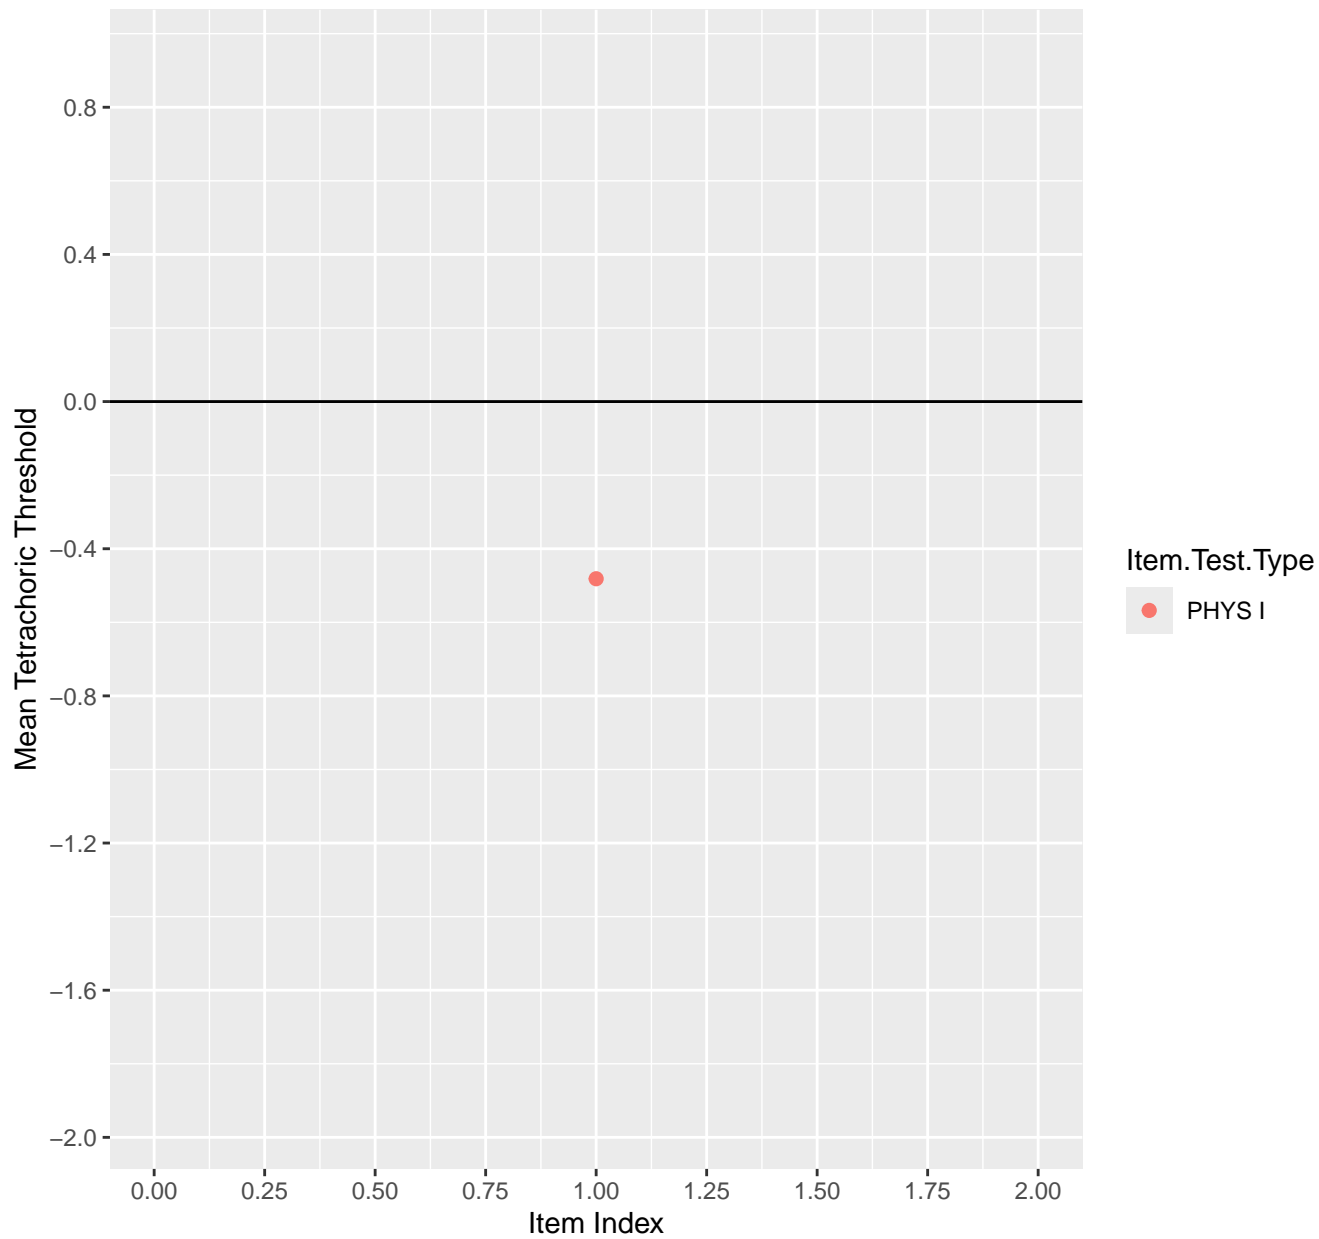

Mean Tetrachoric Threshold For KD1.36.V1