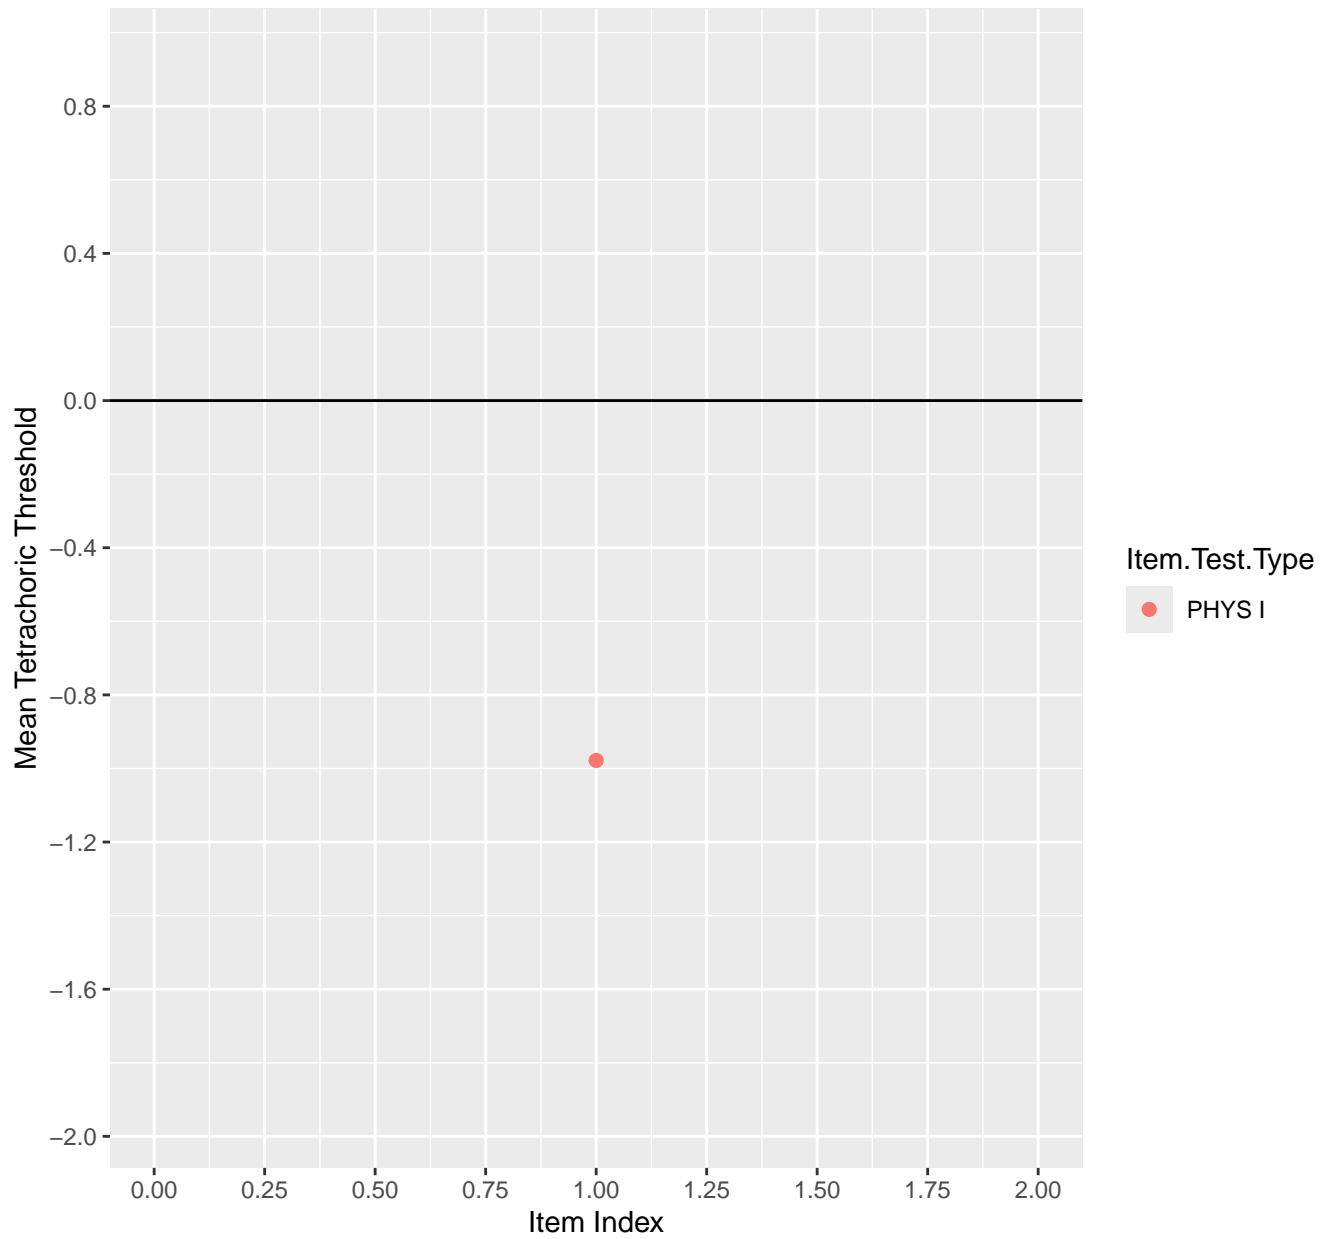

Mean Tetrachoric Threshold For KD1.1.V1

Mean Tetrachoric Threshold For KD1.1.V3

Mean Tetrachoric Threshold For KD1.2.V1

Mean Tetrachoric Threshold For KD1.3.V1

Mean Tetrachoric Threshold For KD1.3.V2

Mean Tetrachoric Threshold For KD1.4.V1

Mean Tetrachoric Threshold For KD1.5.V1

Mean Tetrachoric Threshold For KD1.5.V3

Mean Tetrachoric Threshold For KD1.6.V1

Mean Tetrachoric Threshold For KD1.6.V3

Mean Tetrachoric Threshold For KD1.6.V4EC

Mean Tetrachoric Threshold For KD1.7.V1

Mean Tetrachoric Threshold For KD1.8.V1

Mean Tetrachoric Threshold For KD1.8.V3

Mean Tetrachoric Threshold For KD1.9.V1

Mean Tetrachoric Threshold For KD1.10.V1

Mean Tetrachoric Threshold For KD1.10.V3

Mean Tetrachoric Threshold For KD1.10.V6EC

Mean Tetrachoric Threshold For KD1.11.V1

Mean Tetrachoric Threshold For KD1.11.V6EC

Mean Tetrachoric Threshold For KD1.12.V1

Mean Tetrachoric Threshold For KD1.13.V1

Mean Tetrachoric Threshold For KD1.13.V3