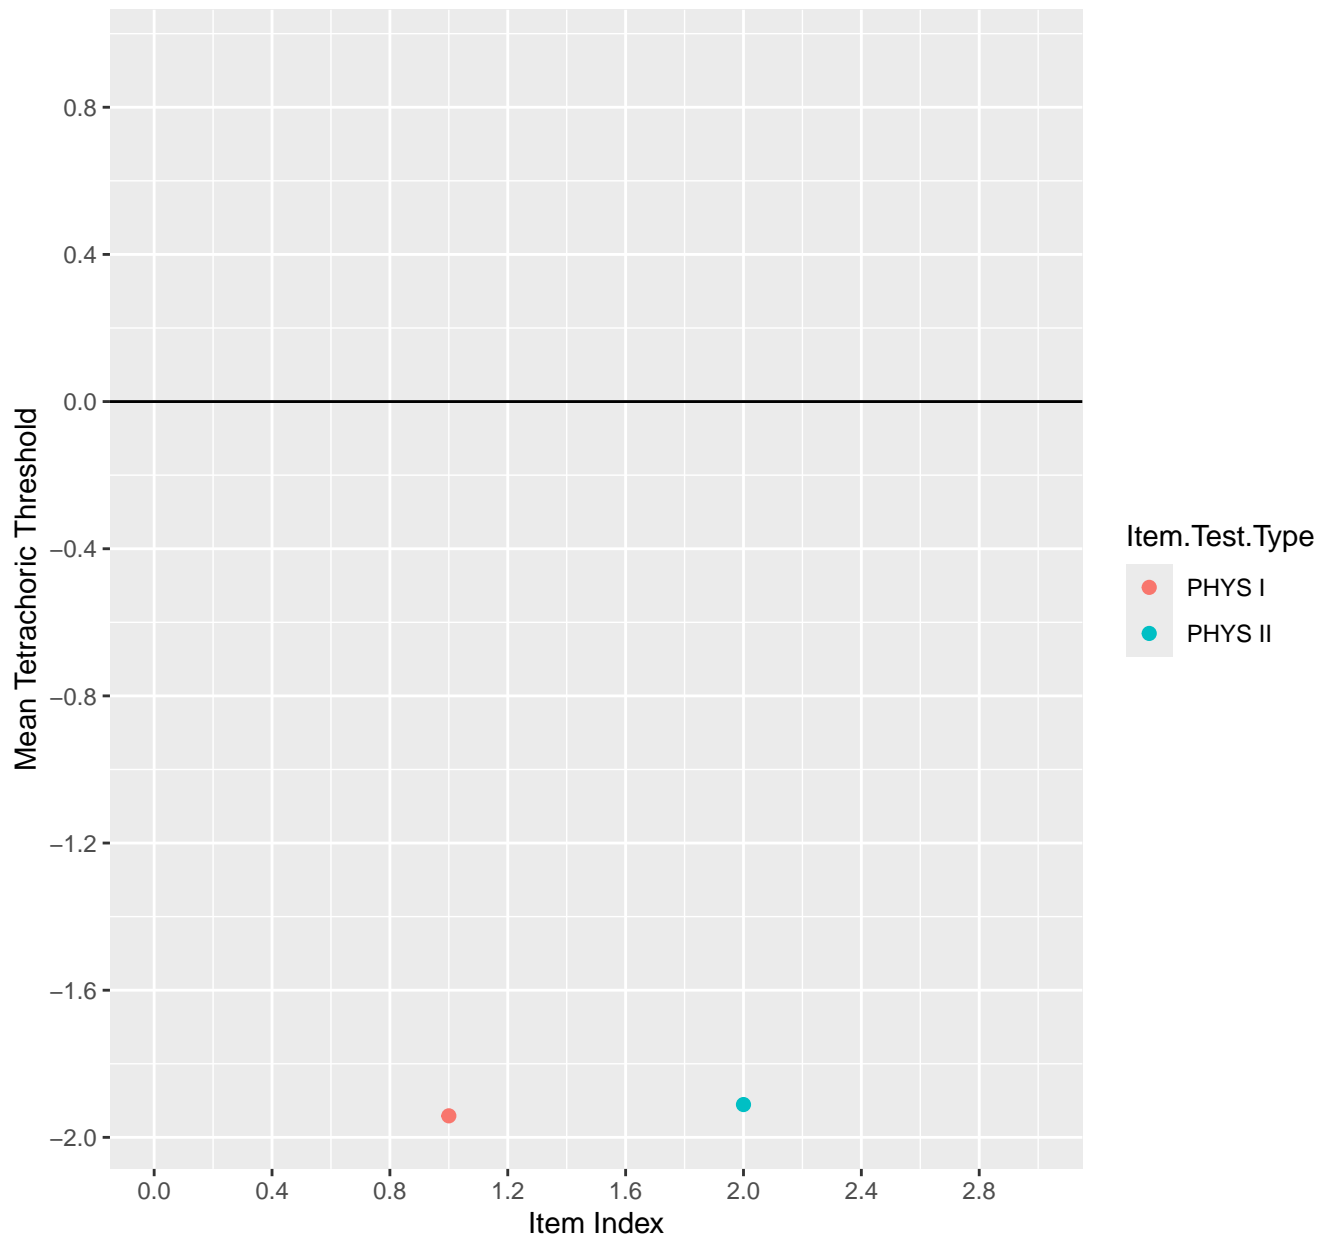

Mean Tetrachoric Threshold For KD1.1.V1

Mean Tetrachoric Threshold For KD1.1.V3

Mean Tetrachoric Threshold For KD1.2.V1

Mean Tetrachoric Threshold For KD1.3.V1

Mean Tetrachoric Threshold For KD1.3.V2

Mean Tetrachoric Threshold For KD1.4.V1

Mean Tetrachoric Threshold For KD1.5.V1

Mean Tetrachoric Threshold For KD1.5.V3

Mean Tetrachoric Threshold For KD1.6.V1

Mean Tetrachoric Threshold For KD1.6.V3

Mean Tetrachoric Threshold For KD1.6.V4EC

Mean Tetrachoric Threshold For KD1.7.V1

Mean Tetrachoric Threshold For KD1.8.V1

Mean Tetrachoric Threshold For KD1.8.V3

Mean Tetrachoric Threshold For KD1.9.V1

Mean Tetrachoric Threshold For KD1.10.V1

Mean Tetrachoric Threshold For KD1.10.V3

Mean Tetrachoric Threshold For KD1.10.V6EC

Mean Tetrachoric Threshold For KD1.11.V1

Mean Tetrachoric Threshold For KD1.11.V6EC

Mean Tetrachoric Threshold For KD1.12.V1

Mean Tetrachoric Threshold For KD1.13.V1

Mean Tetrachoric Threshold For KD1.13.V3