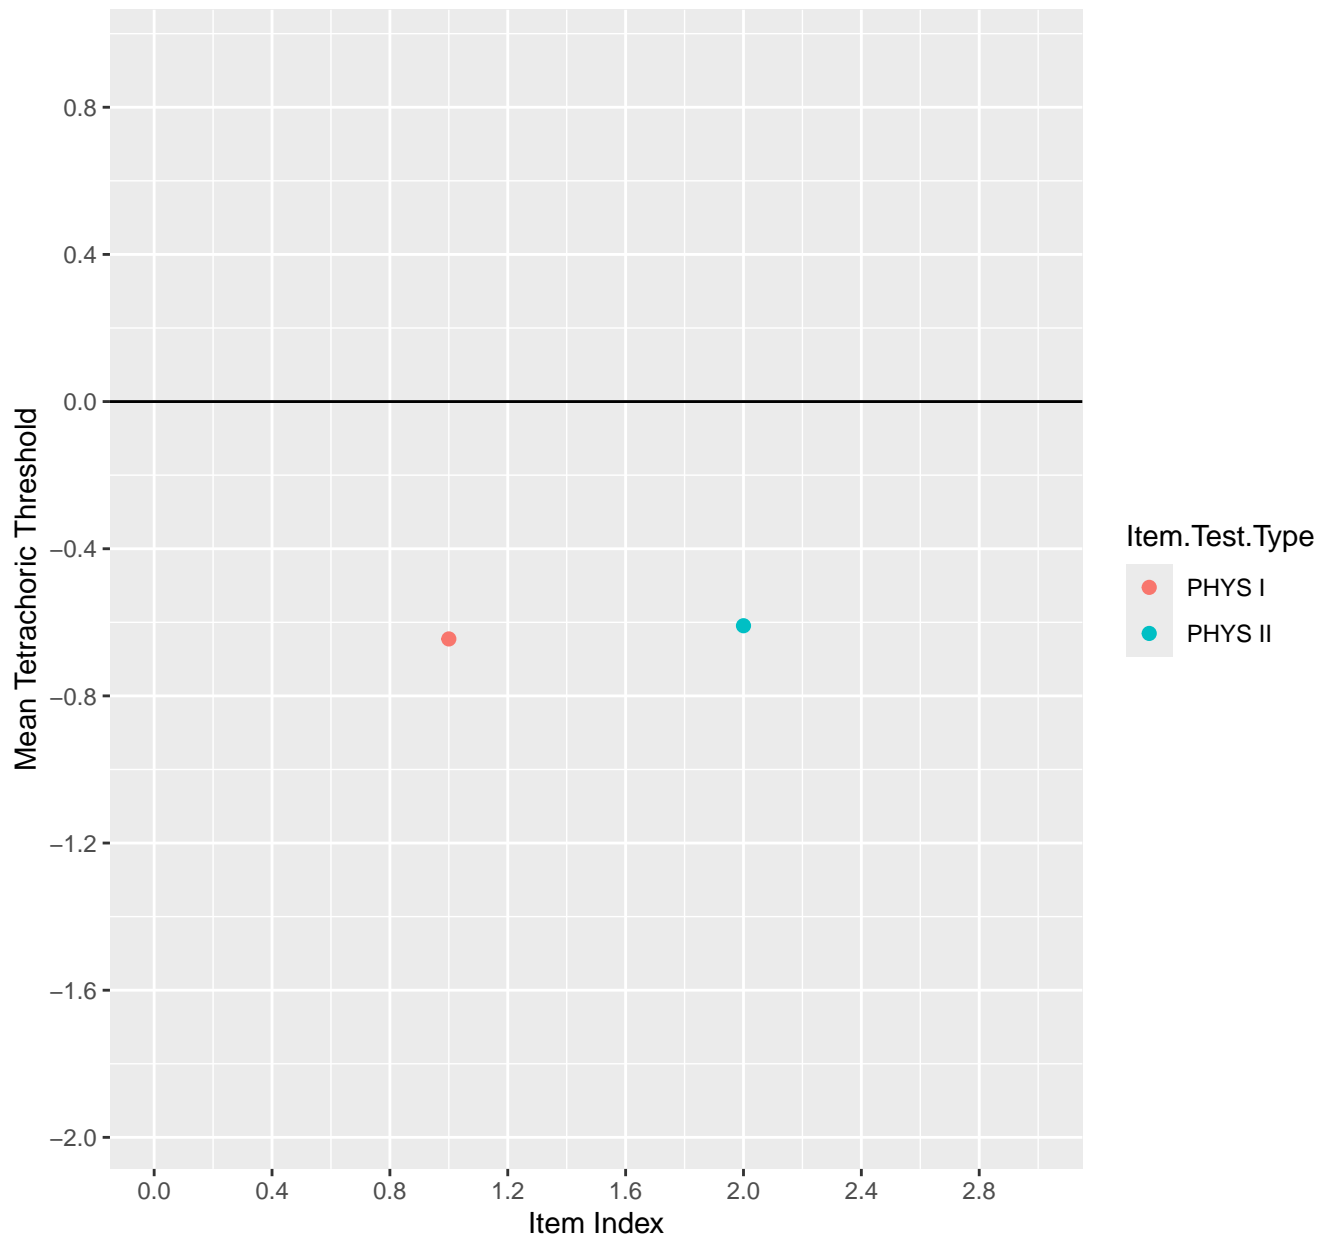

Mean Tetrachoric Threshold For KD1.1.V1

Mean Tetrachoric Threshold For KD1.1.V3

Mean Tetrachoric Threshold For KD1.2.V1

Mean Tetrachoric Threshold For KD1.3.V1

Mean Tetrachoric Threshold For KD1.3.V2

Mean Tetrachoric Threshold For KD1.4.V1

Mean Tetrachoric Threshold For KD1.5.V1

Mean Tetrachoric Threshold For KD1.5.V3

Mean Tetrachoric Threshold For KD1.6.V1

Mean Tetrachoric Threshold For KD1.6.V3

Mean Tetrachoric Threshold For KD1.6.V4EC

Mean Tetrachoric Threshold For KD1.7.V1

Mean Tetrachoric Threshold For KD1.8.V1

Mean Tetrachoric Threshold For KD1.8.V3

Mean Tetrachoric Threshold For KD1.9.V1

Mean Tetrachoric Threshold For KD1.10.V1

Mean Tetrachoric Threshold For KD1.10.V3

Mean Tetrachoric Threshold For KD1.10.V6EC

Mean Tetrachoric Threshold For KD1.11.V1

Mean Tetrachoric Threshold For KD1.11.V6EC

Mean Tetrachoric Threshold For KD1.12.V1

Mean Tetrachoric Threshold For KD1.13.V1

Mean Tetrachoric Threshold For KD1.13.V3