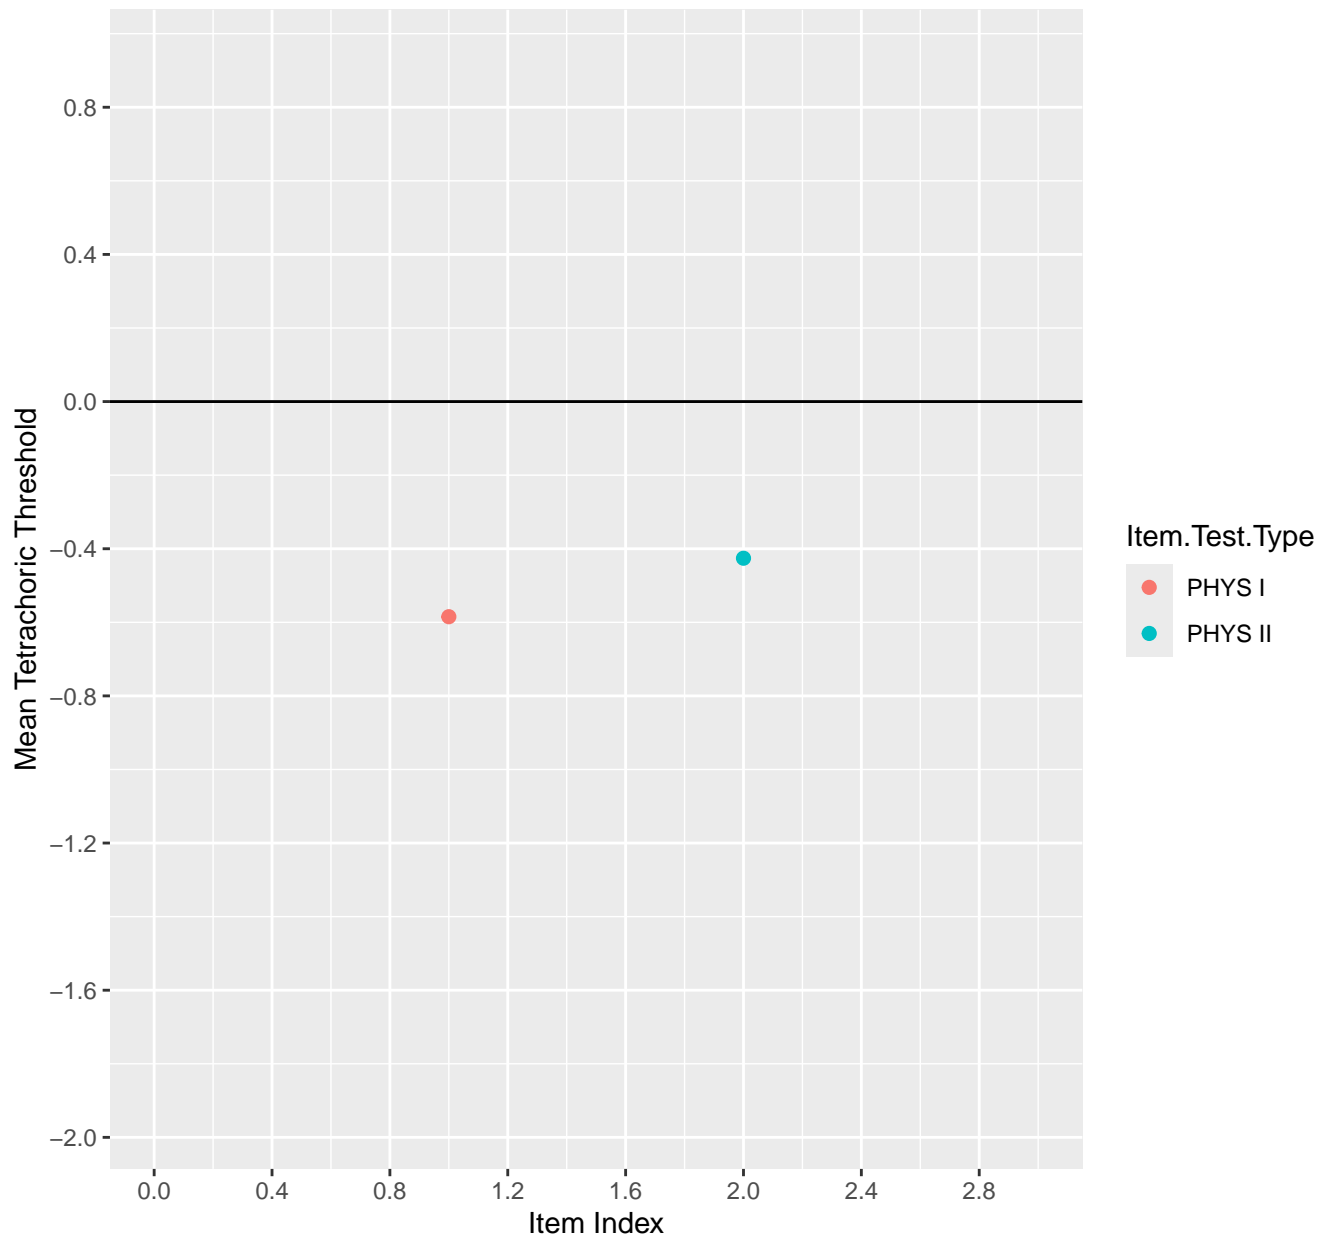

Mean Tetrachoric Threshold For KD1.26.V1