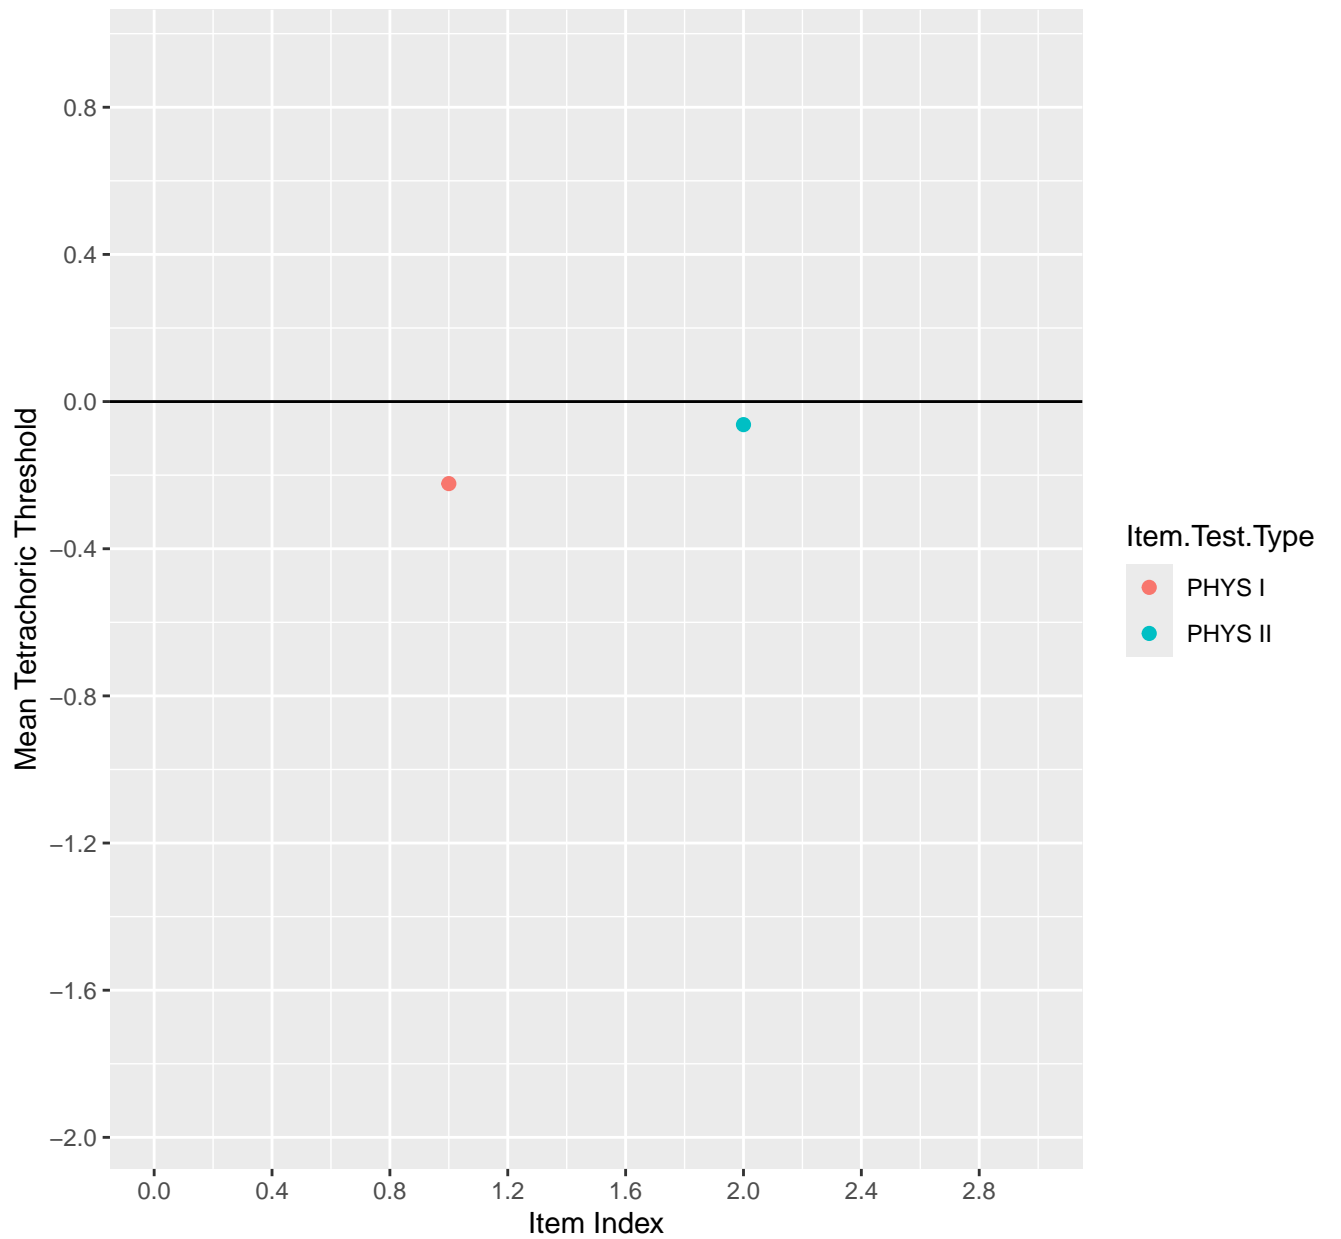

Mean Tetrachoric Threshold For KD1.1.V1

Mean Tetrachoric Threshold For KD1.1.V3

Mean Tetrachoric Threshold For KD1.2.V1

Mean Tetrachoric Threshold For KD1.3.V1

Mean Tetrachoric Threshold For KD1.3.V2

Mean Tetrachoric Threshold For KD1.4.V1

Mean Tetrachoric Threshold For KD1.5.V1

Mean Tetrachoric Threshold For KD1.5.V3

Mean Tetrachoric Threshold For KD1.6.V1

Mean Tetrachoric Threshold For KD1.6.V3

Mean Tetrachoric Threshold For KD1.6.V4EC

Mean Tetrachoric Threshold For KD1.7.V1

Mean Tetrachoric Threshold For KD1.8.V1

Mean Tetrachoric Threshold For KD1.8.V3

Mean Tetrachoric Threshold For KD1.9.V1

Mean Tetrachoric Threshold For KD1.10.V1

Mean Tetrachoric Threshold For KD1.10.V3

Mean Tetrachoric Threshold For KD1.10.V6EC

Mean Tetrachoric Threshold For KD1.11.V1

Mean Tetrachoric Threshold For KD1.11.V6EC

Mean Tetrachoric Threshold For KD1.12.V1

Mean Tetrachoric Threshold For KD1.13.V1

Mean Tetrachoric Threshold For KD1.13.V3