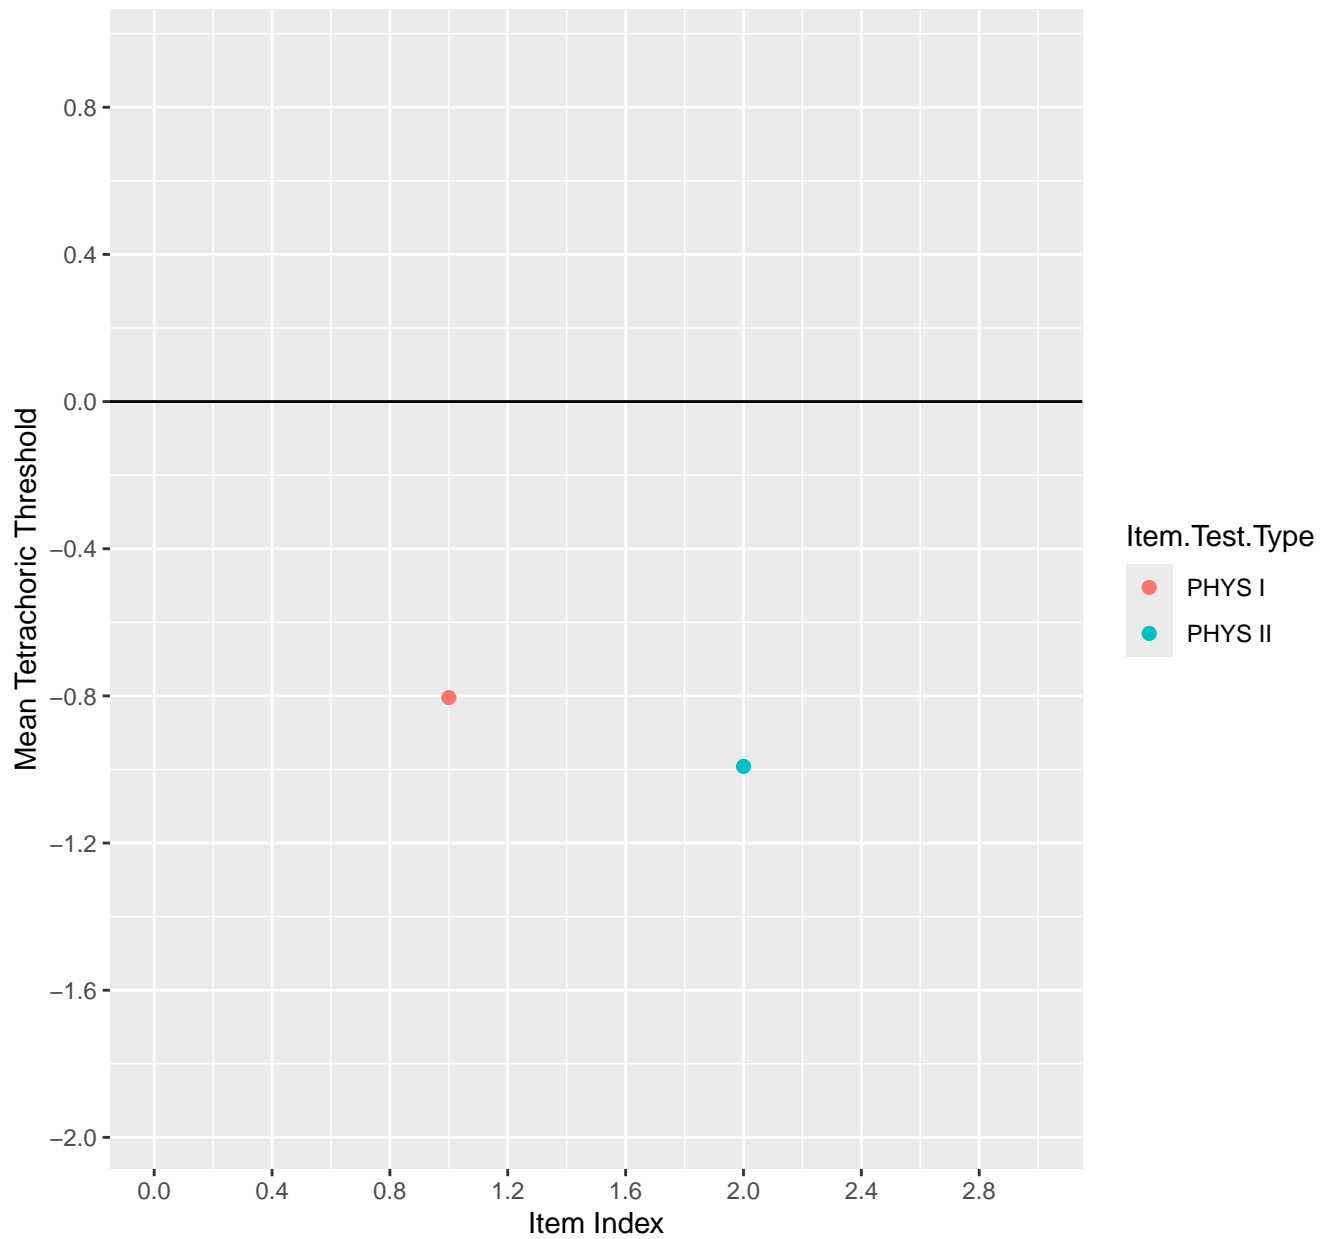

Mean Tetrachoric Threshold For KD1.1.V1

Mean Tetrachoric Threshold For KD1.1.V3

Mean Tetrachoric Threshold For KD1.2.V1

Mean Tetrachoric Threshold For KD1.3.V1

Mean Tetrachoric Threshold For KD1.3.V2

Mean Tetrachoric Threshold For KD1.4.V1

Mean Tetrachoric Threshold For KD1.8.V1

Mean Tetrachoric Threshold For KD1.8.V3

Mean Tetrachoric Threshold For KD1.9.V1

Mean Tetrachoric Threshold For KD1.10.V1

Mean Tetrachoric Threshold For KD1.10.V3

Mean Tetrachoric Threshold For KD1.10.V6EC

Mean Tetrachoric Threshold For KD1.13.V4EC

Mean Tetrachoric Threshold For KD1.14.V1

Mean Tetrachoric Threshold For KD1.14.V3

Mean Tetrachoric Threshold For KD1.15.V1

Mean Tetrachoric Threshold For KD1.15.V2EC

Mean Tetrachoric Threshold For KD1.16.V1

Mean Tetrachoric Threshold For KD1.17.V1

Mean Tetrachoric Threshold For KD1.17.V2EC

Mean Tetrachoric Threshold For KD1.17.V3AH

Mean Tetrachoric Threshold For KD1.18.V1