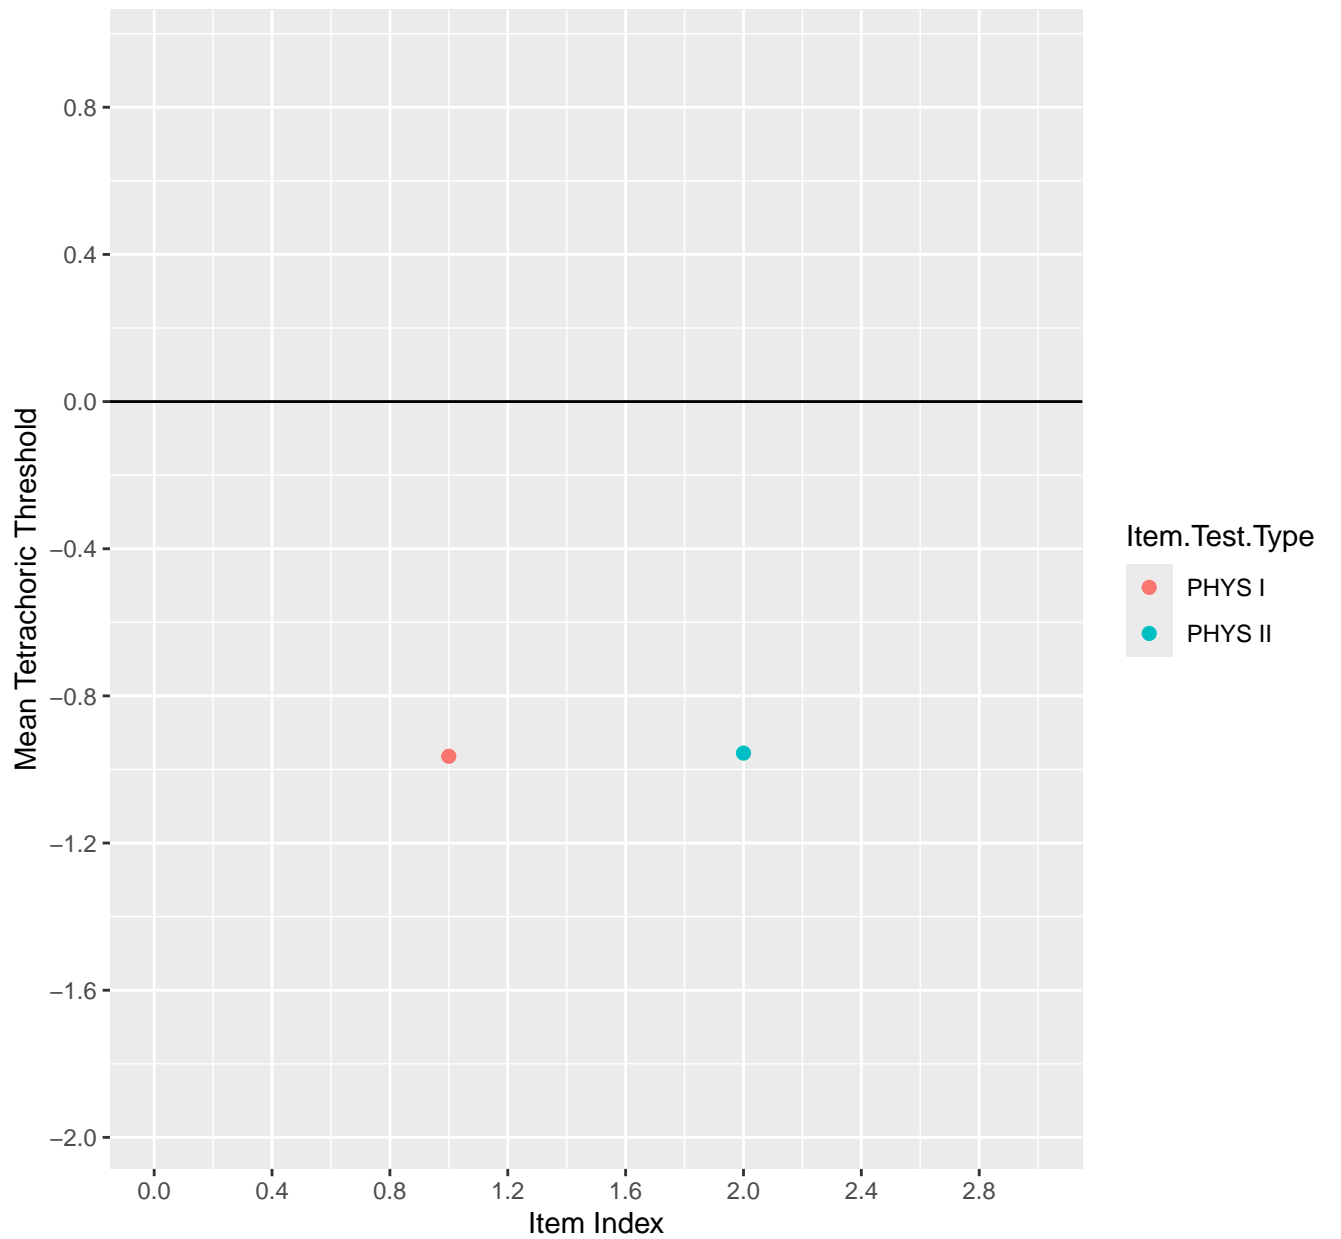

Mean Tetrachoric Threshold For KD1.1.V1

Mean Tetrachoric Threshold For KD1.1.V3

Mean Tetrachoric Threshold For KD1.2.V1

Mean Tetrachoric Threshold For KD1.3.V1

Mean Tetrachoric Threshold For KD1.3.V2

Mean Tetrachoric Threshold For KD1.4.V1

Mean Tetrachoric Threshold For KD1.5.V1

Mean Tetrachoric Threshold For KD1.5.V3

Mean Tetrachoric Threshold For KD1.6.V1

Mean Tetrachoric Threshold For KD1.6.V3

Mean Tetrachoric Threshold For KD1.6.V4EC

Mean Tetrachoric Threshold For KD1.7.V1

Mean Tetrachoric Threshold For KD1.8.V1

Mean Tetrachoric Threshold For KD1.8.V3

Mean Tetrachoric Threshold For KD1.9.V1

Mean Tetrachoric Threshold For KD1.10.V1

Mean Tetrachoric Threshold For KD1.10.V3

Mean Tetrachoric Threshold For KD1.10.V6EC

Mean Tetrachoric Threshold For KD1.11.V1

Mean Tetrachoric Threshold For KD1.11.V6EC

Mean Tetrachoric Threshold For KD1.12.V1

Mean Tetrachoric Threshold For KD1.13.V1

Mean Tetrachoric Threshold For KD1.13.V3