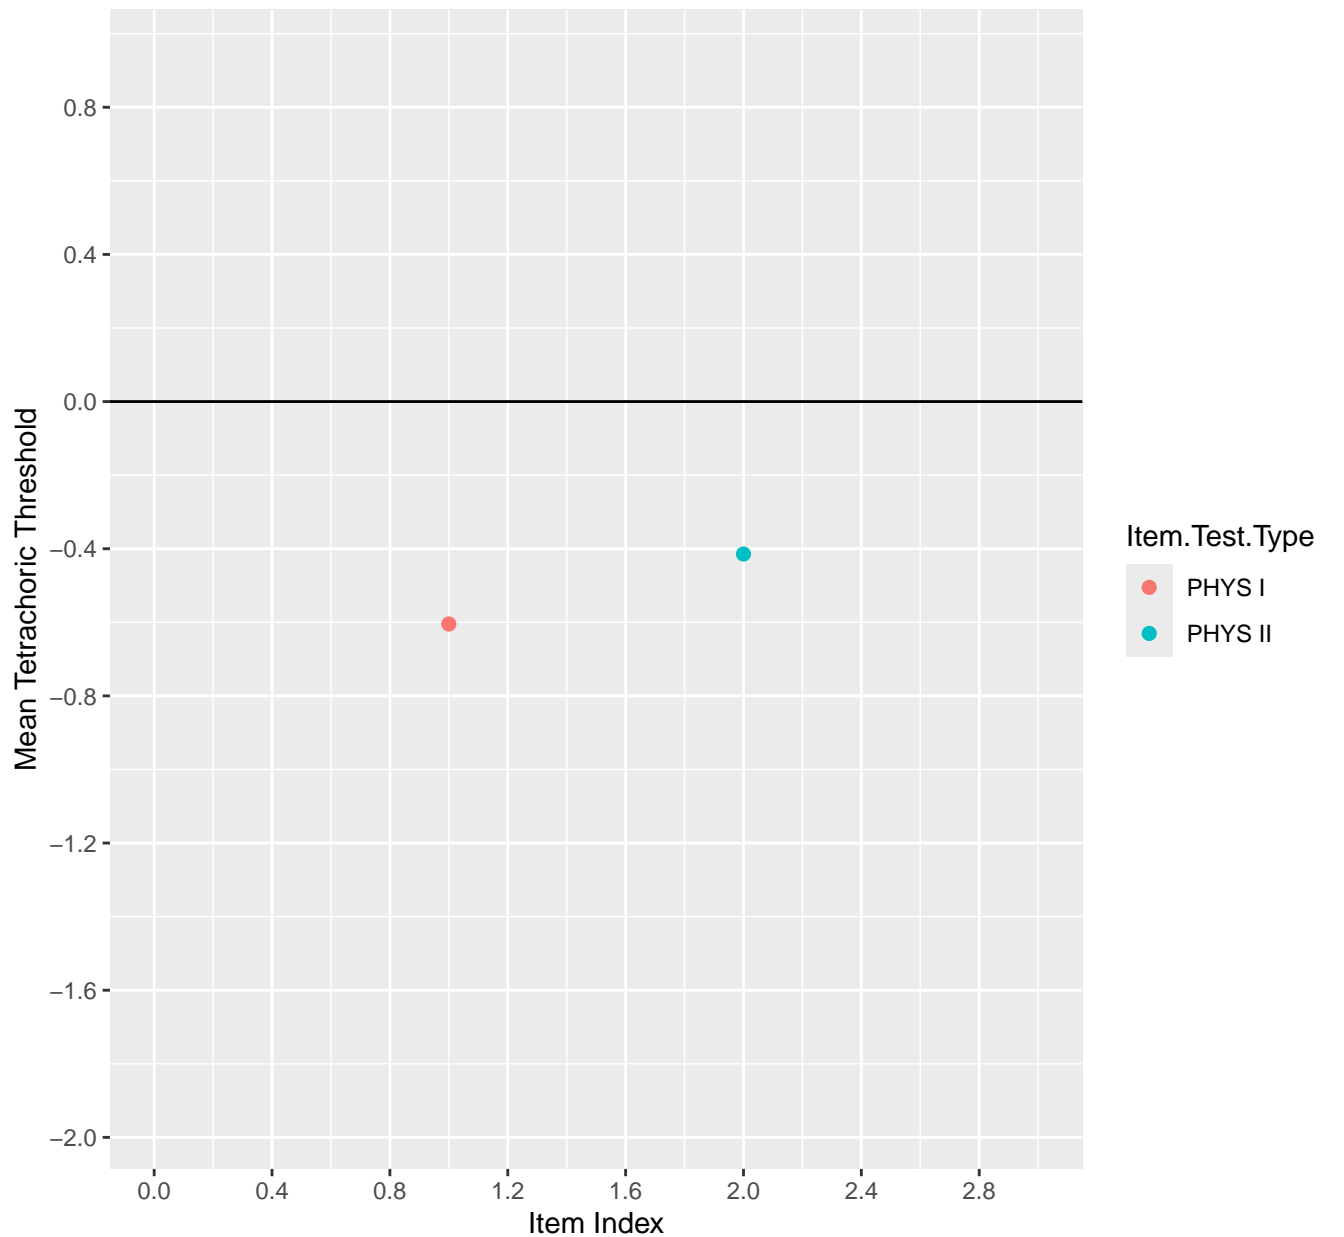

Mean Tetrachoric Threshold For KD1.1.V1

Mean Tetrachoric Threshold For KD1.1.V3

Mean Tetrachoric Threshold For KD1.2.V1

Mean Tetrachoric Threshold For KD1.3.V1

Mean Tetrachoric Threshold For KD1.3.V2

Mean Tetrachoric Threshold For KD1.4.V1

Mean Tetrachoric Threshold For KD1.5.V1

Mean Tetrachoric Threshold For KD1.5.V3

Mean Tetrachoric Threshold For KD1.6.V1

Mean Tetrachoric Threshold For KD1.6.V3

Mean Tetrachoric Threshold For KD1.6.V4EC

Mean Tetrachoric Threshold For KD1.7.V1

Mean Tetrachoric Threshold For KD1.8.V1

Mean Tetrachoric Threshold For KD1.8.V3

Mean Tetrachoric Threshold For KD1.9.V1

Mean Tetrachoric Threshold For KD1.10.V1

Mean Tetrachoric Threshold For KD1.10.V3

Mean Tetrachoric Threshold For KD1.10.V6EC

Mean Tetrachoric Threshold For KD1.11.V1

Mean Tetrachoric Threshold For KD1.11.V6EC

Mean Tetrachoric Threshold For KD1.12.V1

Mean Tetrachoric Threshold For KD1.13.V1

Mean Tetrachoric Threshold For KD1.13.V3