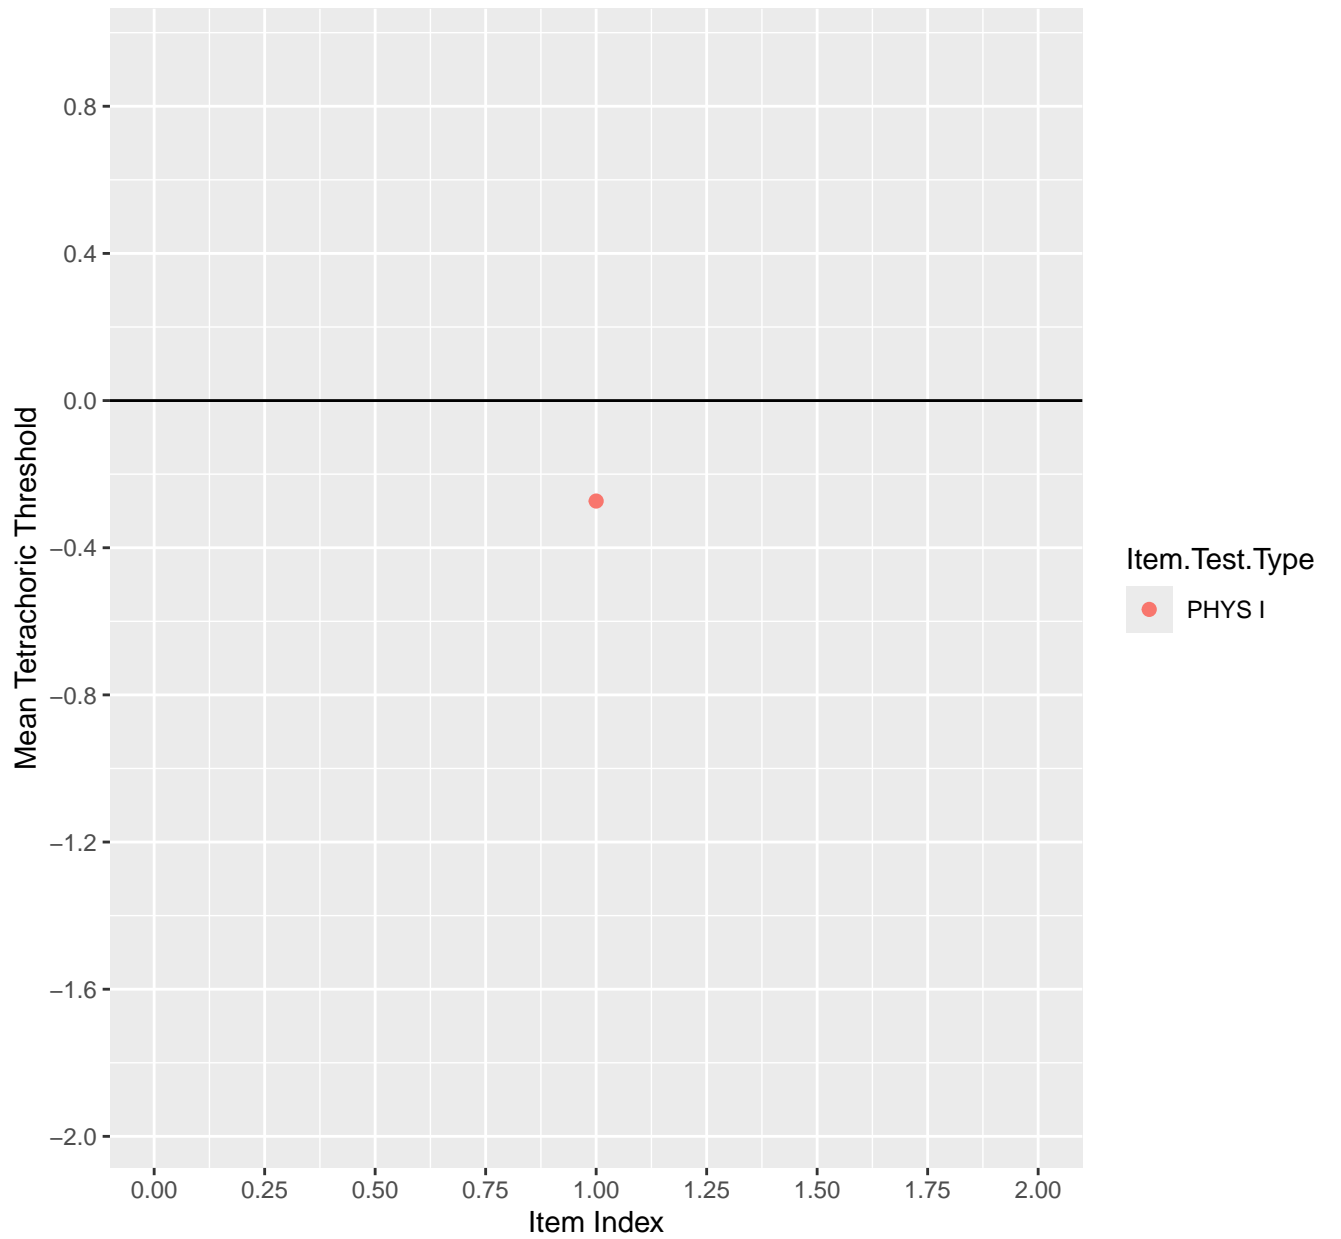

Mean Tetrachoric Threshold For KD1.1.V1

Mean Tetrachoric Threshold For KD1.1.V3

Mean Tetrachoric Threshold For KD1.2.V1

Mean Tetrachoric Threshold For KD1.3.V1

Mean Tetrachoric Threshold For KD1.3.V2

Mean Tetrachoric Threshold For KD1.4.V1

Mean Tetrachoric Threshold For KD1.8.V1

Mean Tetrachoric Threshold For KD1.8.V3

Mean Tetrachoric Threshold For KD1.9.V1

Mean Tetrachoric Threshold For KD1.10.V1

Mean Tetrachoric Threshold For KD1.10.V3

Mean Tetrachoric Threshold For KD1.10.V6EC

Mean Tetrachoric Threshold For KD1.16.V1

Mean Tetrachoric Threshold For KD1.17.V1

Mean Tetrachoric Threshold For KD1.17.V2EC

Mean Tetrachoric Threshold For KD1.17.V3AH

Mean Tetrachoric Threshold For KD1.18.V1

Mean Tetrachoric Threshold For KD1.18.V3

Mean Tetrachoric Threshold For KD1.19.V1

Mean Tetrachoric Threshold For KD1.19.V3

Mean Tetrachoric Threshold For KD1.20.V1

Mean Tetrachoric Threshold For KD1.20.V2EC