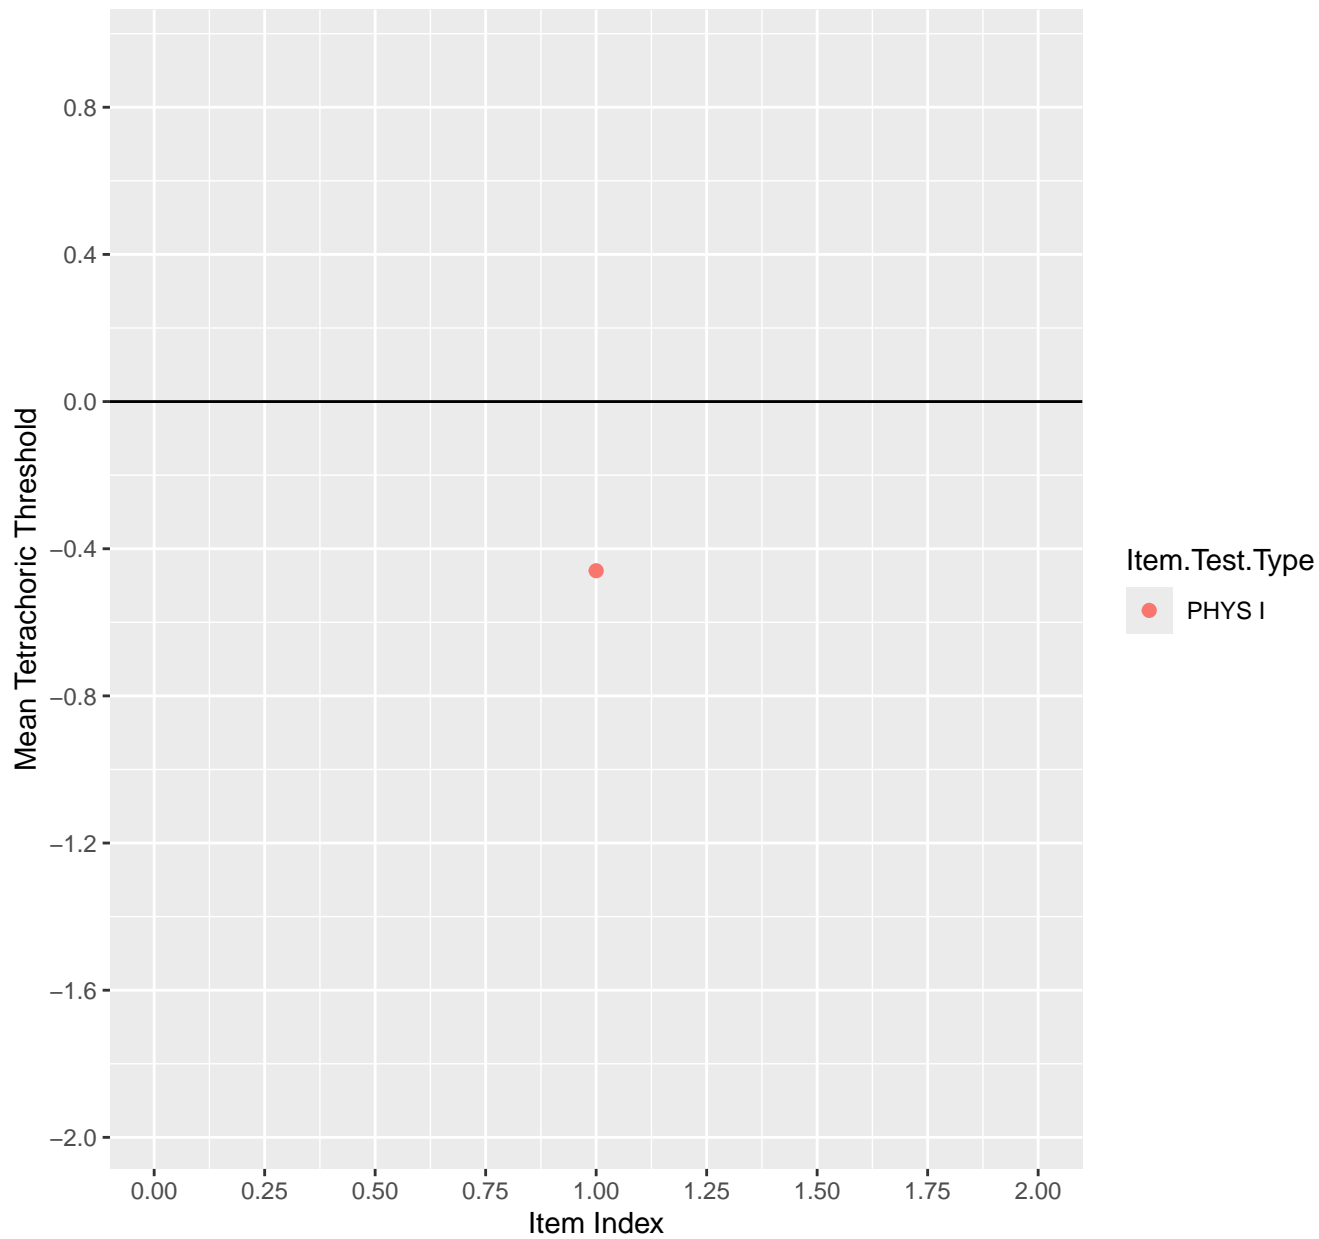

Mean Tetrachoric Threshold For KD1.39.V3AH