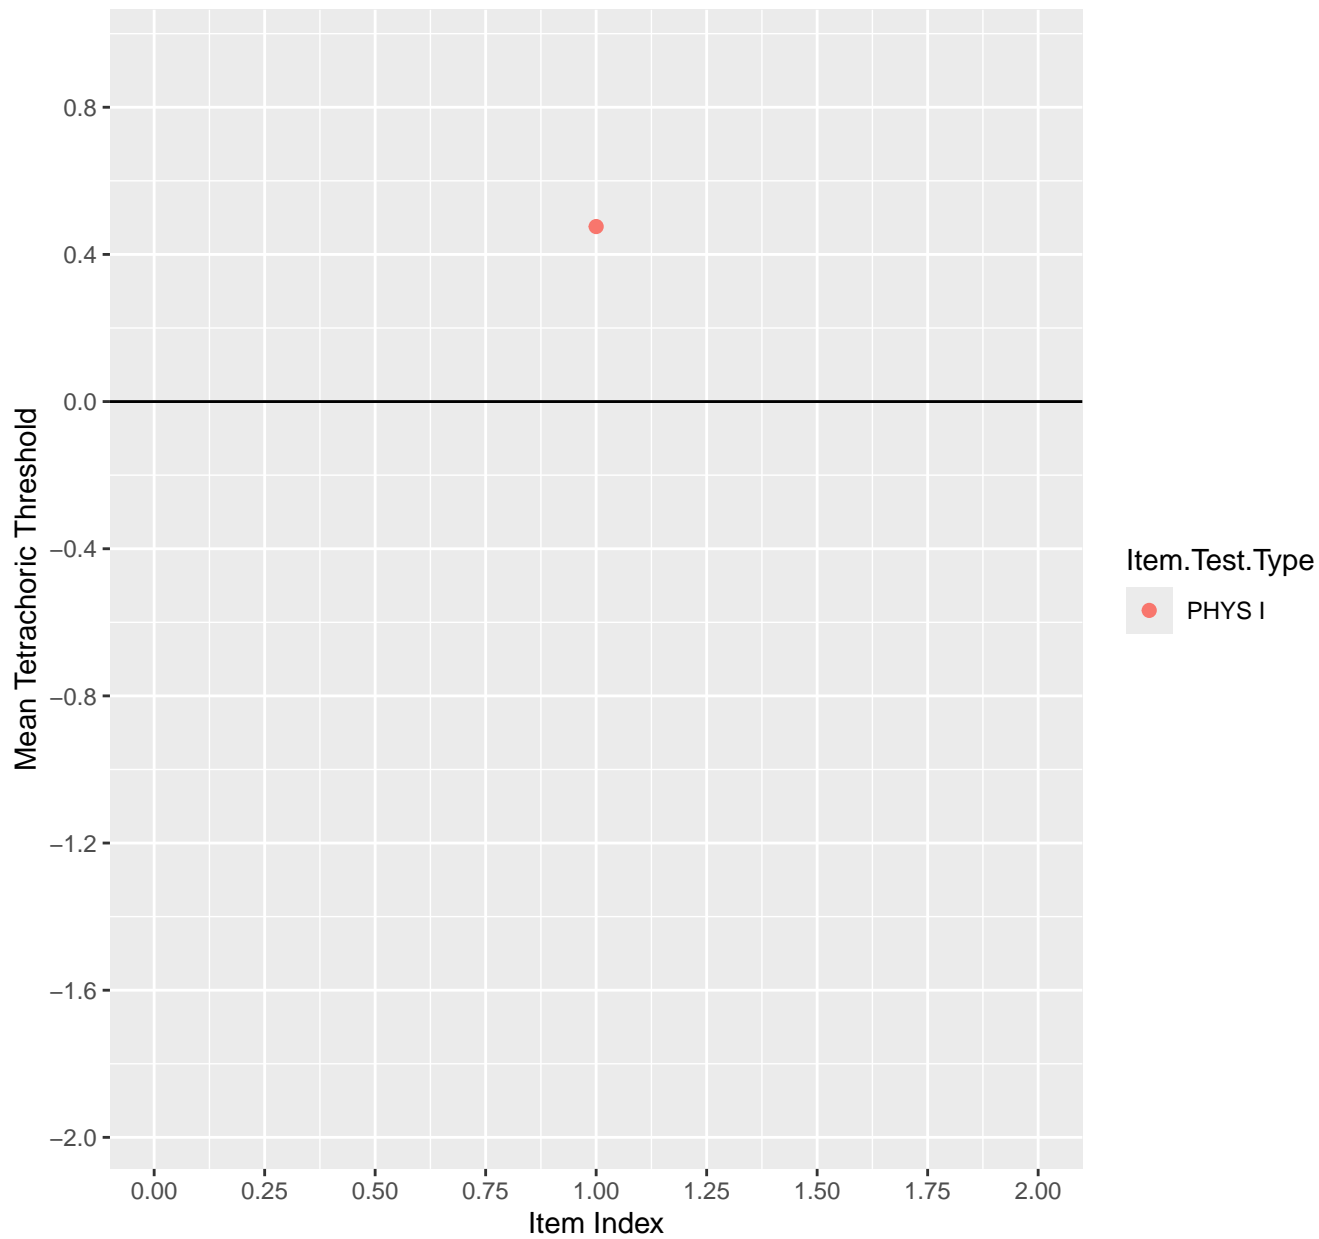

Mean Tetrachoric Threshold For KD1.35.V3AH