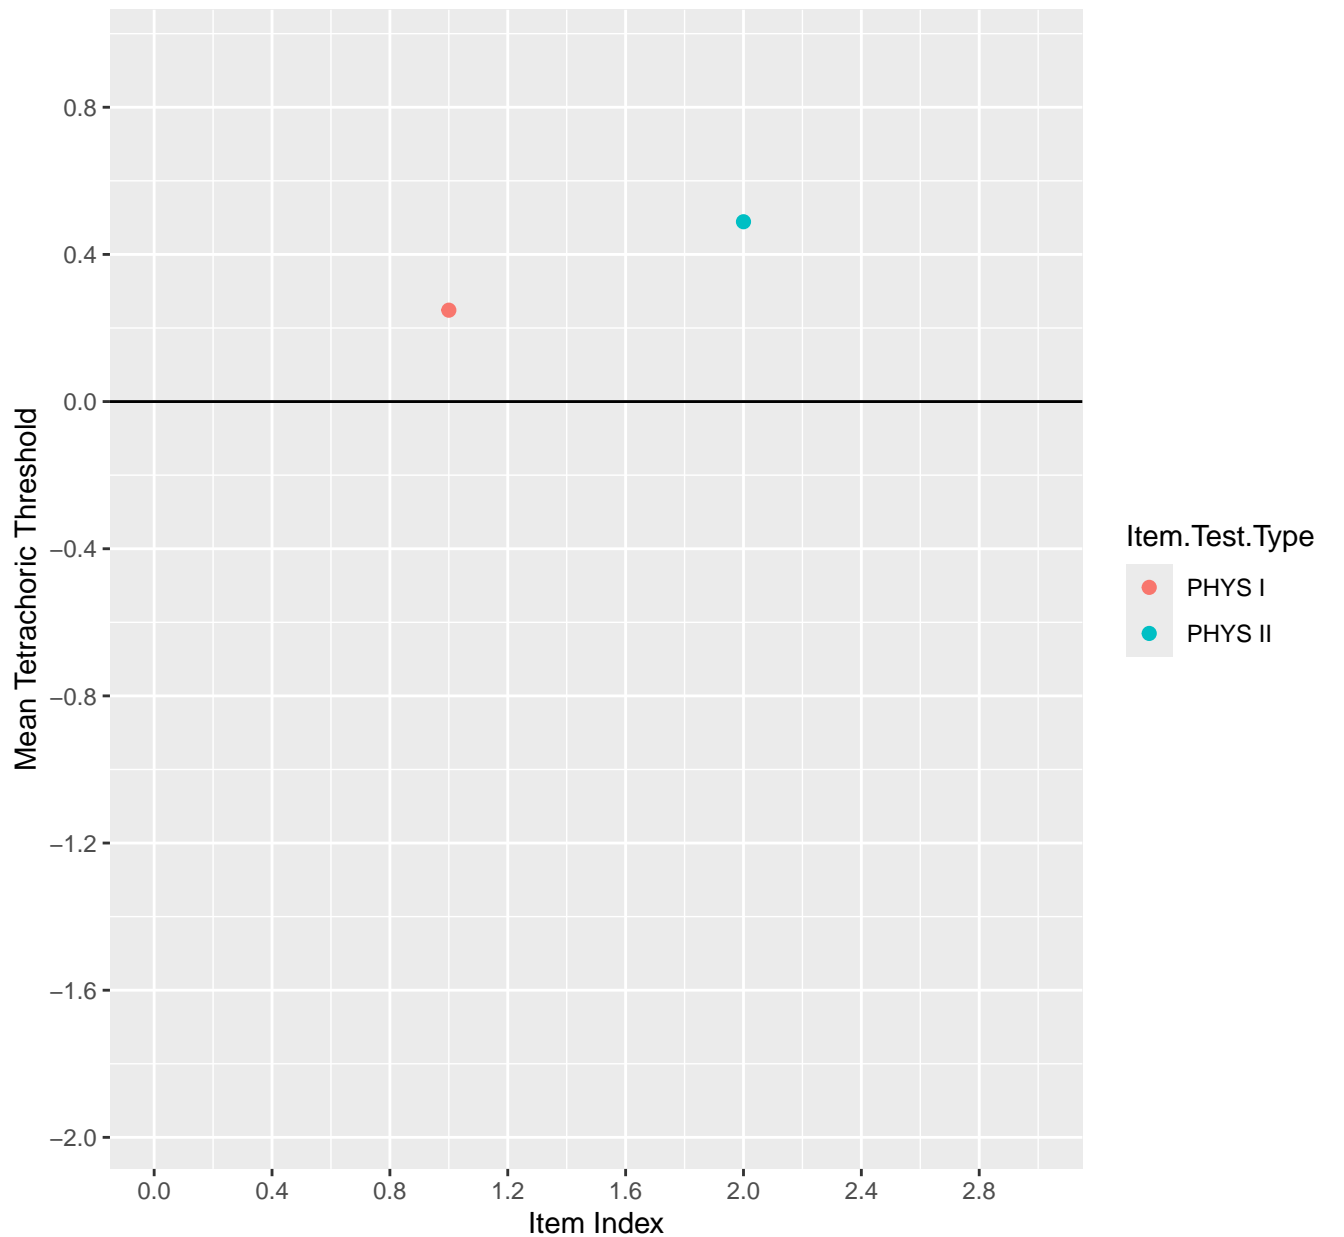

Mean Tetrachoric Threshold For KD1.21.V2