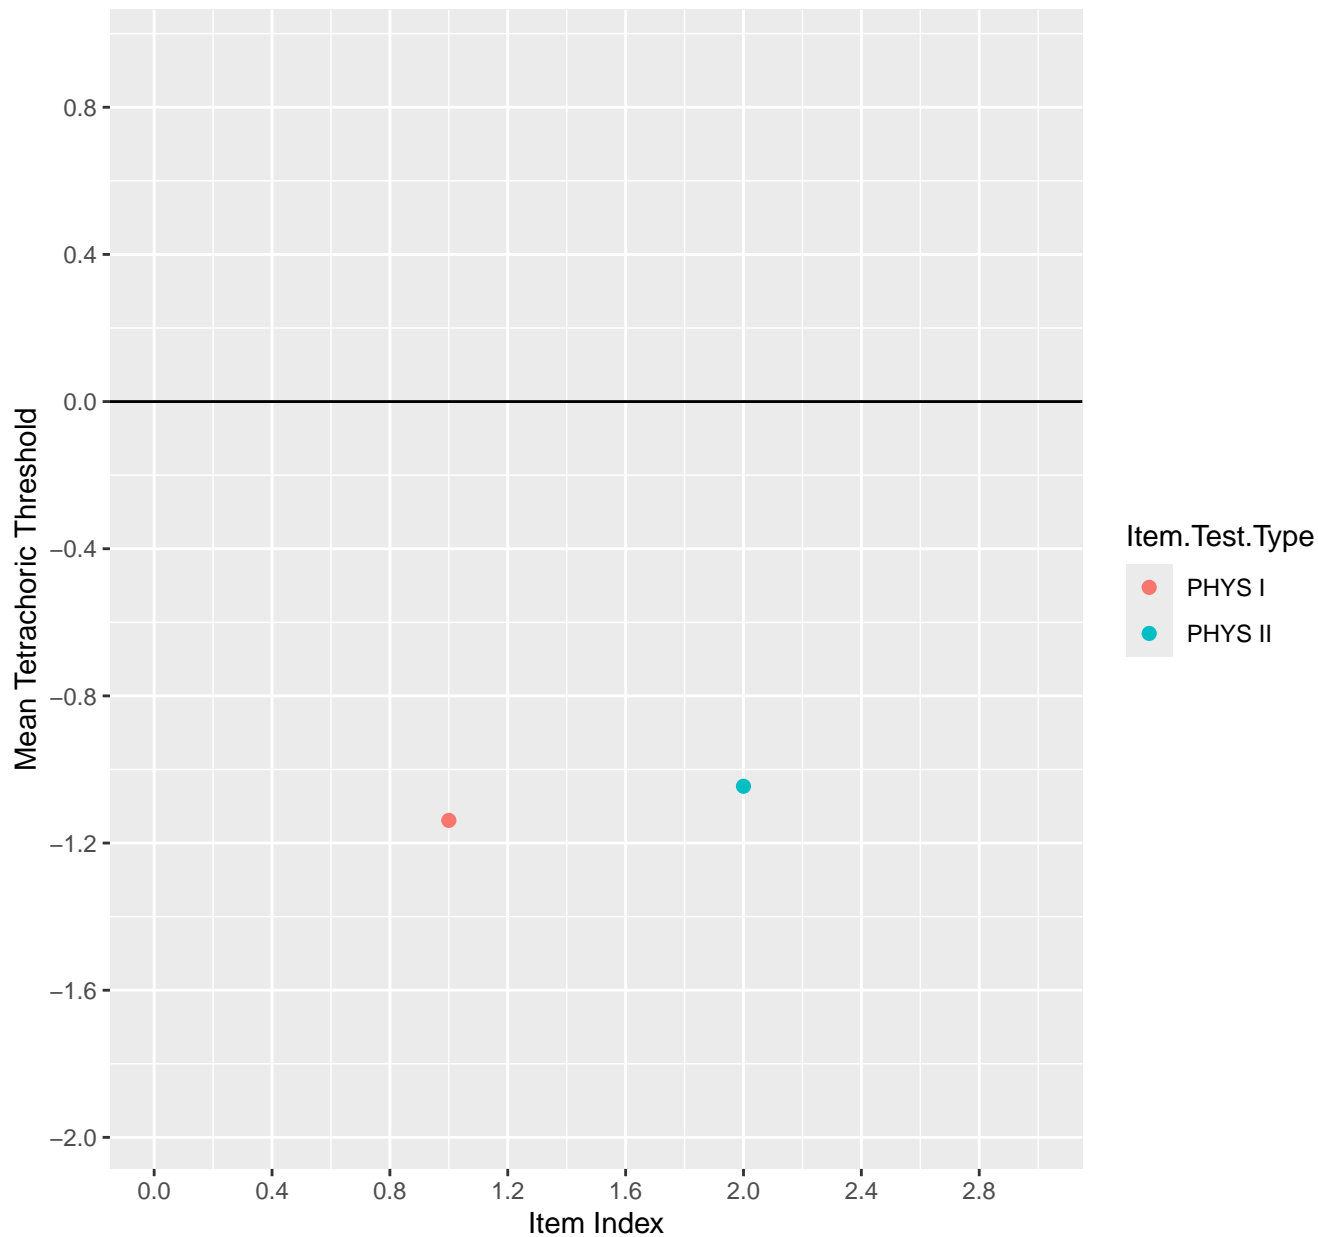

Mean Tetrachoric Threshold For KD1.1.V1

Mean Tetrachoric Threshold For KD1.1.V3

Mean Tetrachoric Threshold For KD1.2.V1

Mean Tetrachoric Threshold For KD1.3.V1

Mean Tetrachoric Threshold For KD1.3.V2

Mean Tetrachoric Threshold For KD1.4.V1

Mean Tetrachoric Threshold For KD1.5.V1

Mean Tetrachoric Threshold For KD1.5.V3

Mean Tetrachoric Threshold For KD1.6.V1

Mean Tetrachoric Threshold For KD1.6.V3

Mean Tetrachoric Threshold For KD1.6.V4EC

Mean Tetrachoric Threshold For KD1.7.V1

Mean Tetrachoric Threshold For KD1.8.V1

Mean Tetrachoric Threshold For KD1.8.V3

Mean Tetrachoric Threshold For KD1.9.V1

Mean Tetrachoric Threshold For KD1.10.V1

Mean Tetrachoric Threshold For KD1.10.V3

Mean Tetrachoric Threshold For KD1.10.V6EC

Mean Tetrachoric Threshold For KD1.11.V1

Mean Tetrachoric Threshold For KD1.11.V6EC

Mean Tetrachoric Threshold For KD1.12.V1

Mean Tetrachoric Threshold For KD1.13.V1

Mean Tetrachoric Threshold For KD1.13.V3