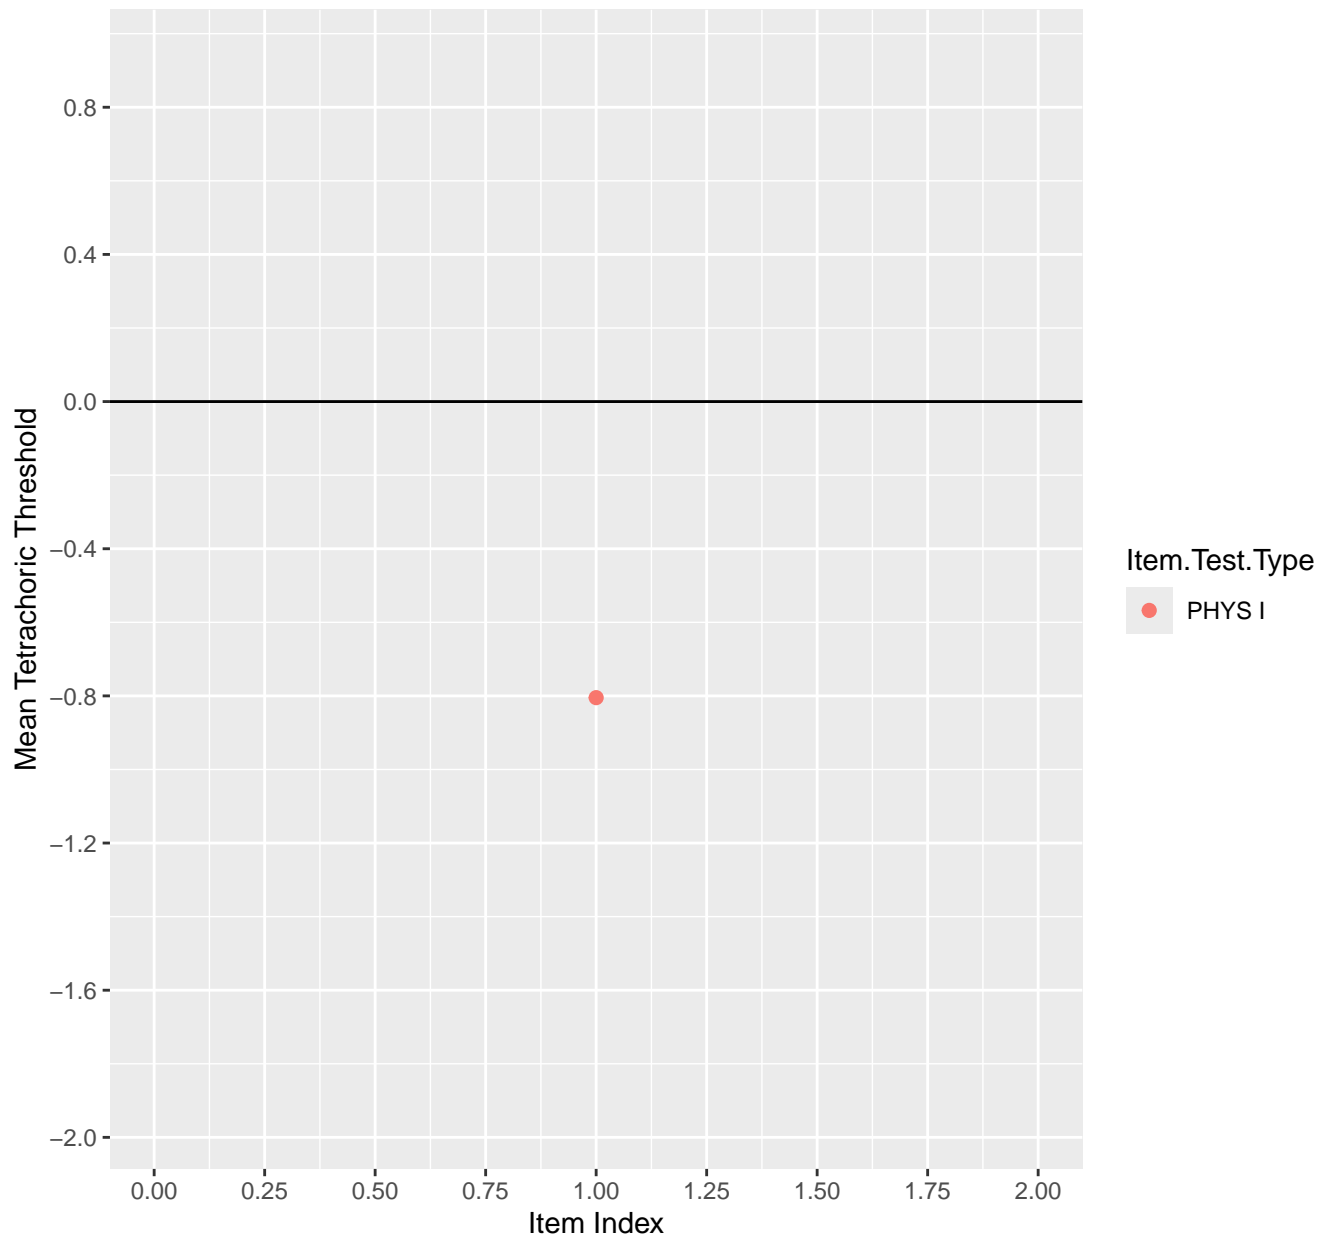

Mean Tetrachoric Threshold For KD1.1.V1

Mean Tetrachoric Threshold For KD1.1.V3

Mean Tetrachoric Threshold For KD1.2.V1

Mean Tetrachoric Threshold For KD1.3.V1

Mean Tetrachoric Threshold For KD1.3.V2

Mean Tetrachoric Threshold For KD1.4.V1

Mean Tetrachoric Threshold For KD1.5.V1

Mean Tetrachoric Threshold For KD1.5.V3

Mean Tetrachoric Threshold For KD1.6.V1

Mean Tetrachoric Threshold For KD1.6.V3

Mean Tetrachoric Threshold For KD1.6.V4EC

Mean Tetrachoric Threshold For KD1.7.V1

Mean Tetrachoric Threshold For KD1.8.V1

Mean Tetrachoric Threshold For KD1.8.V3

Mean Tetrachoric Threshold For KD1.9.V1

Mean Tetrachoric Threshold For KD1.10.V1

Mean Tetrachoric Threshold For KD1.10.V3

Mean Tetrachoric Threshold For KD1.10.V6EC

Mean Tetrachoric Threshold For KD1.11.V1

Mean Tetrachoric Threshold For KD1.11.V6EC

Mean Tetrachoric Threshold For KD1.12.V1

Mean Tetrachoric Threshold For KD1.13.V1

Mean Tetrachoric Threshold For KD1.13.V3