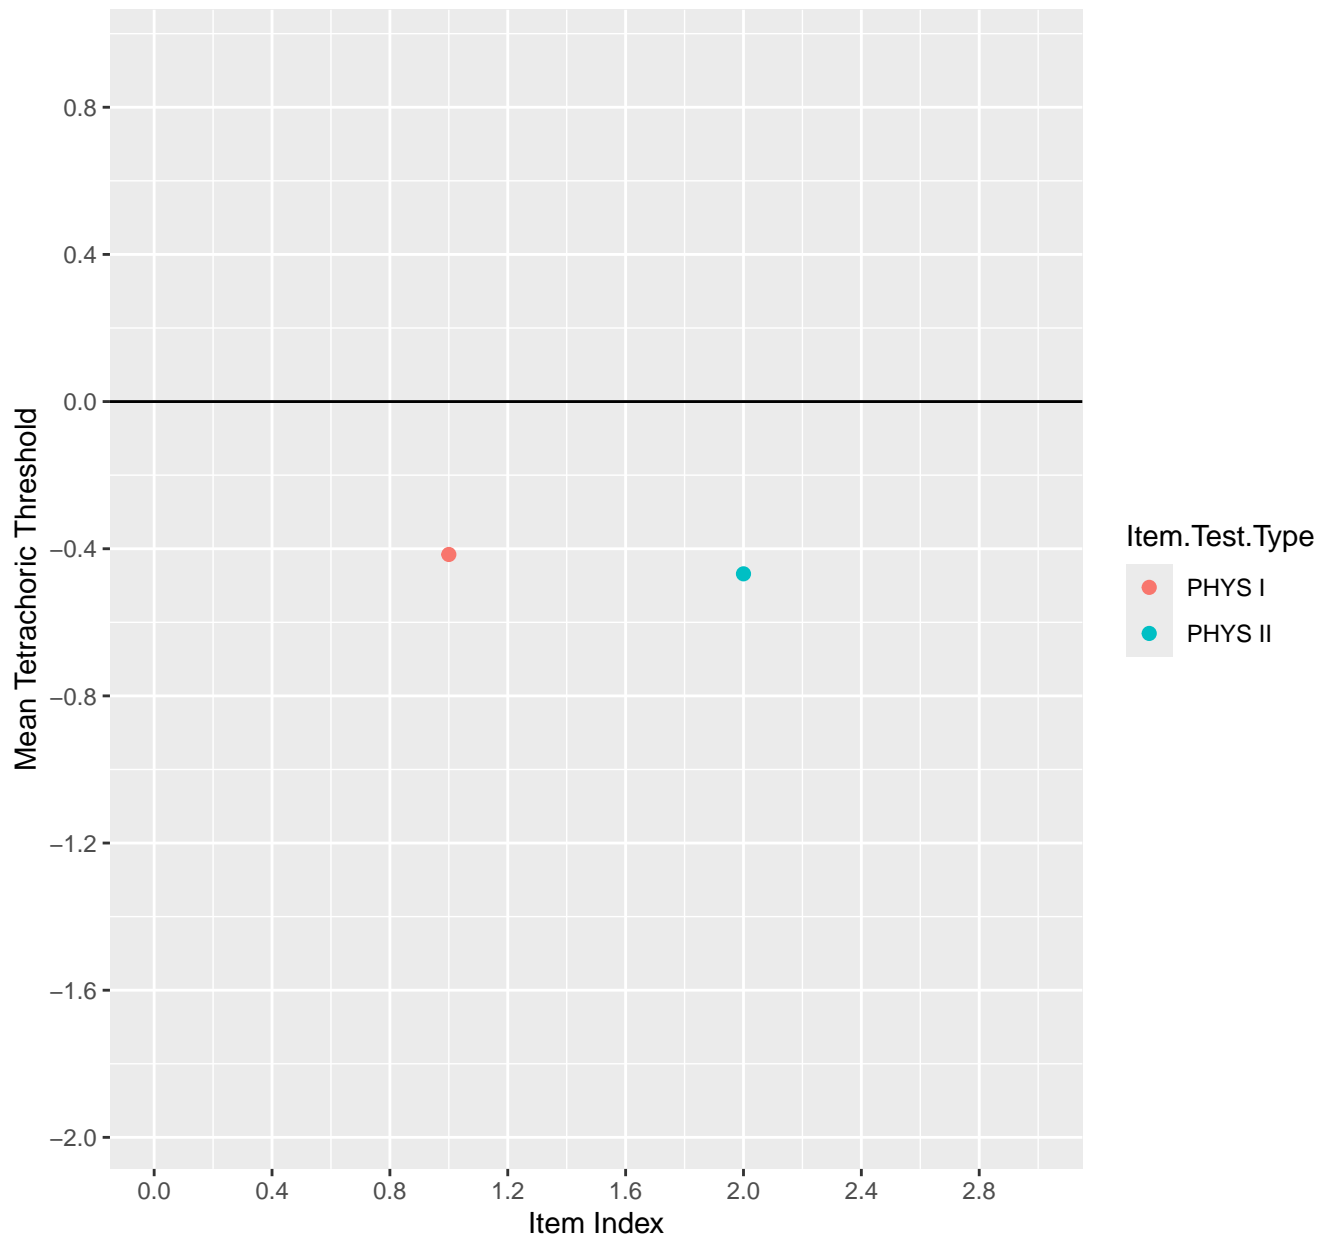

Mean Tetrachoric Threshold For KD1.42.V6EC

Mean Tetrachoric Threshold For KD1.43.V1

Mean Tetrachoric Threshold For KD1.43.V6EC

Mean Tetrachoric Threshold For KD1.44.V1

Mean Tetrachoric Threshold For KD1.44.V6EC

Mean Tetrachoric Threshold For KD1.46.V1

Mean Tetrachoric Threshold For KD1.47.V1

Mean Tetrachoric Threshold For KD1.48.V1

Mean Tetrachoric Threshold For KD1.49.V1

Mean Tetrachoric Threshold For KD1.50.V1