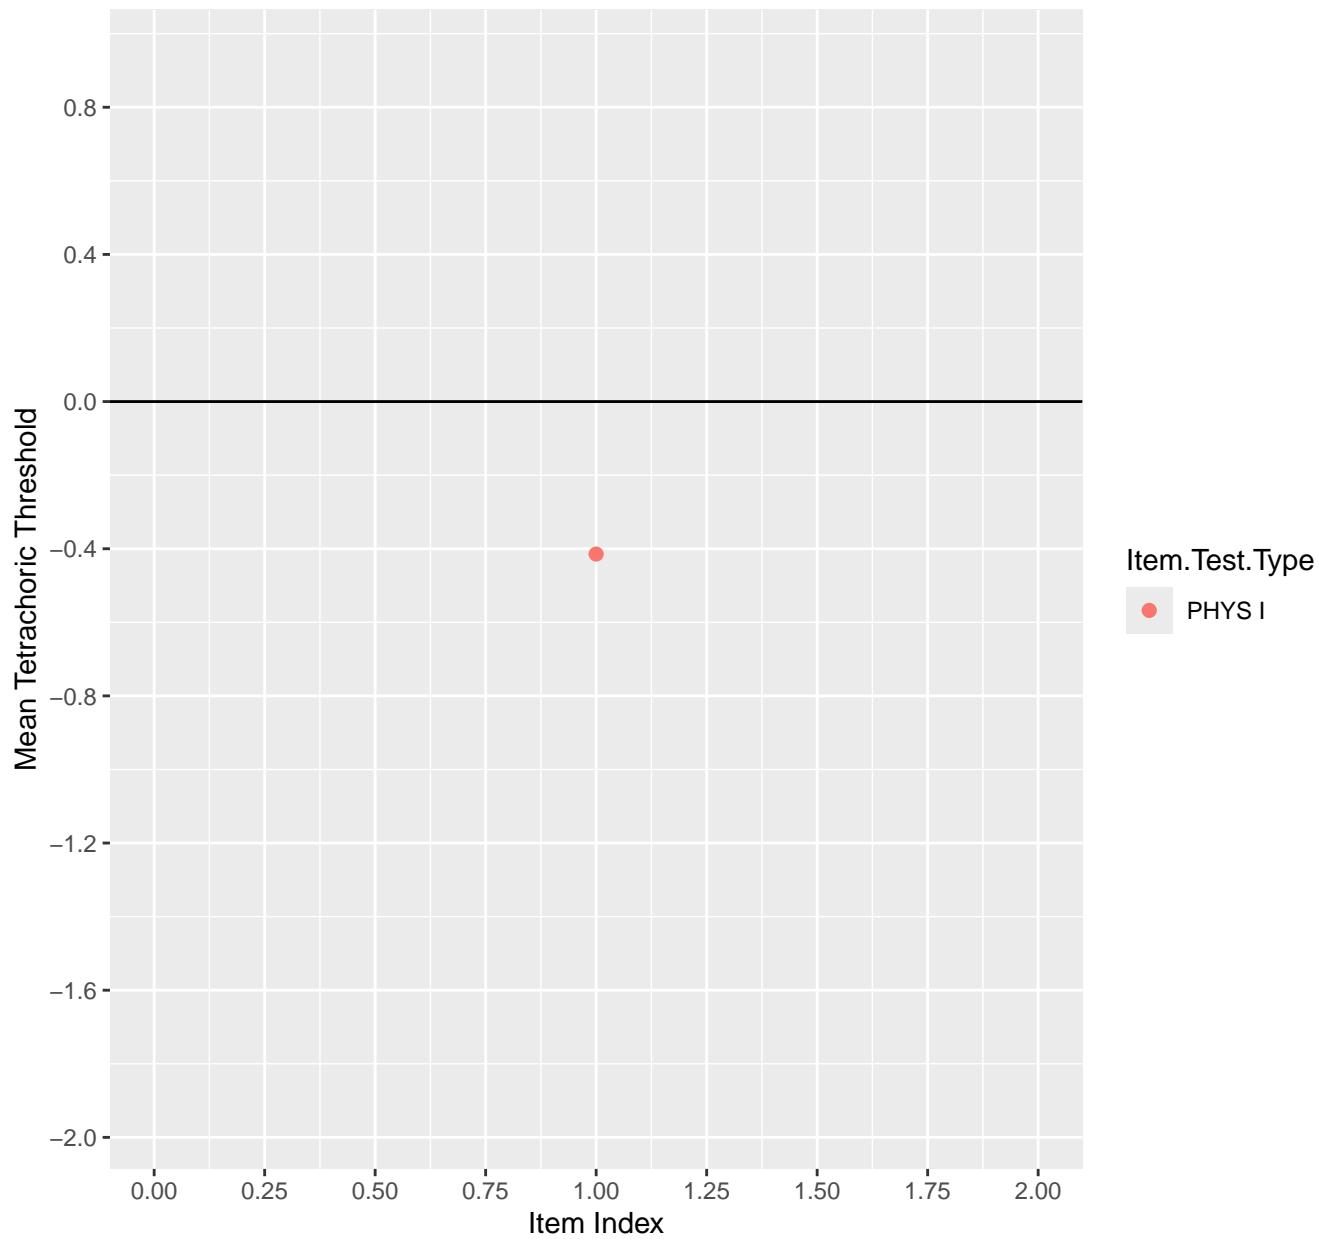

Mean Tetrachoric Threshold For KD1.1.V1

Mean Tetrachoric Threshold For KD1.1.V3

Mean Tetrachoric Threshold For KD1.2.V1

Mean Tetrachoric Threshold For KD1.3.V1

Mean Tetrachoric Threshold For KD1.3.V2

Mean Tetrachoric Threshold For KD1.4.V1

Mean Tetrachoric Threshold For KD1.8.V1

Mean Tetrachoric Threshold For KD1.8.V3

Mean Tetrachoric Threshold For KD1.9.V1

Mean Tetrachoric Threshold For KD1.10.V1

Mean Tetrachoric Threshold For KD1.10.V3

Mean Tetrachoric Threshold For KD1.10.V6EC

Mean Tetrachoric Threshold For KD1.16.V1

Mean Tetrachoric Threshold For KD1.17.V1

Mean Tetrachoric Threshold For KD1.17.V2EC

Mean Tetrachoric Threshold For KD1.17.V3AH

Mean Tetrachoric Threshold For KD1.18.V1

Mean Tetrachoric Threshold For KD1.18.V3

Mean Tetrachoric Threshold For KD1.19.V1

Mean Tetrachoric Threshold For KD1.19.V3

Mean Tetrachoric Threshold For KD1.20.V1

Mean Tetrachoric Threshold For KD1.20.V2EC