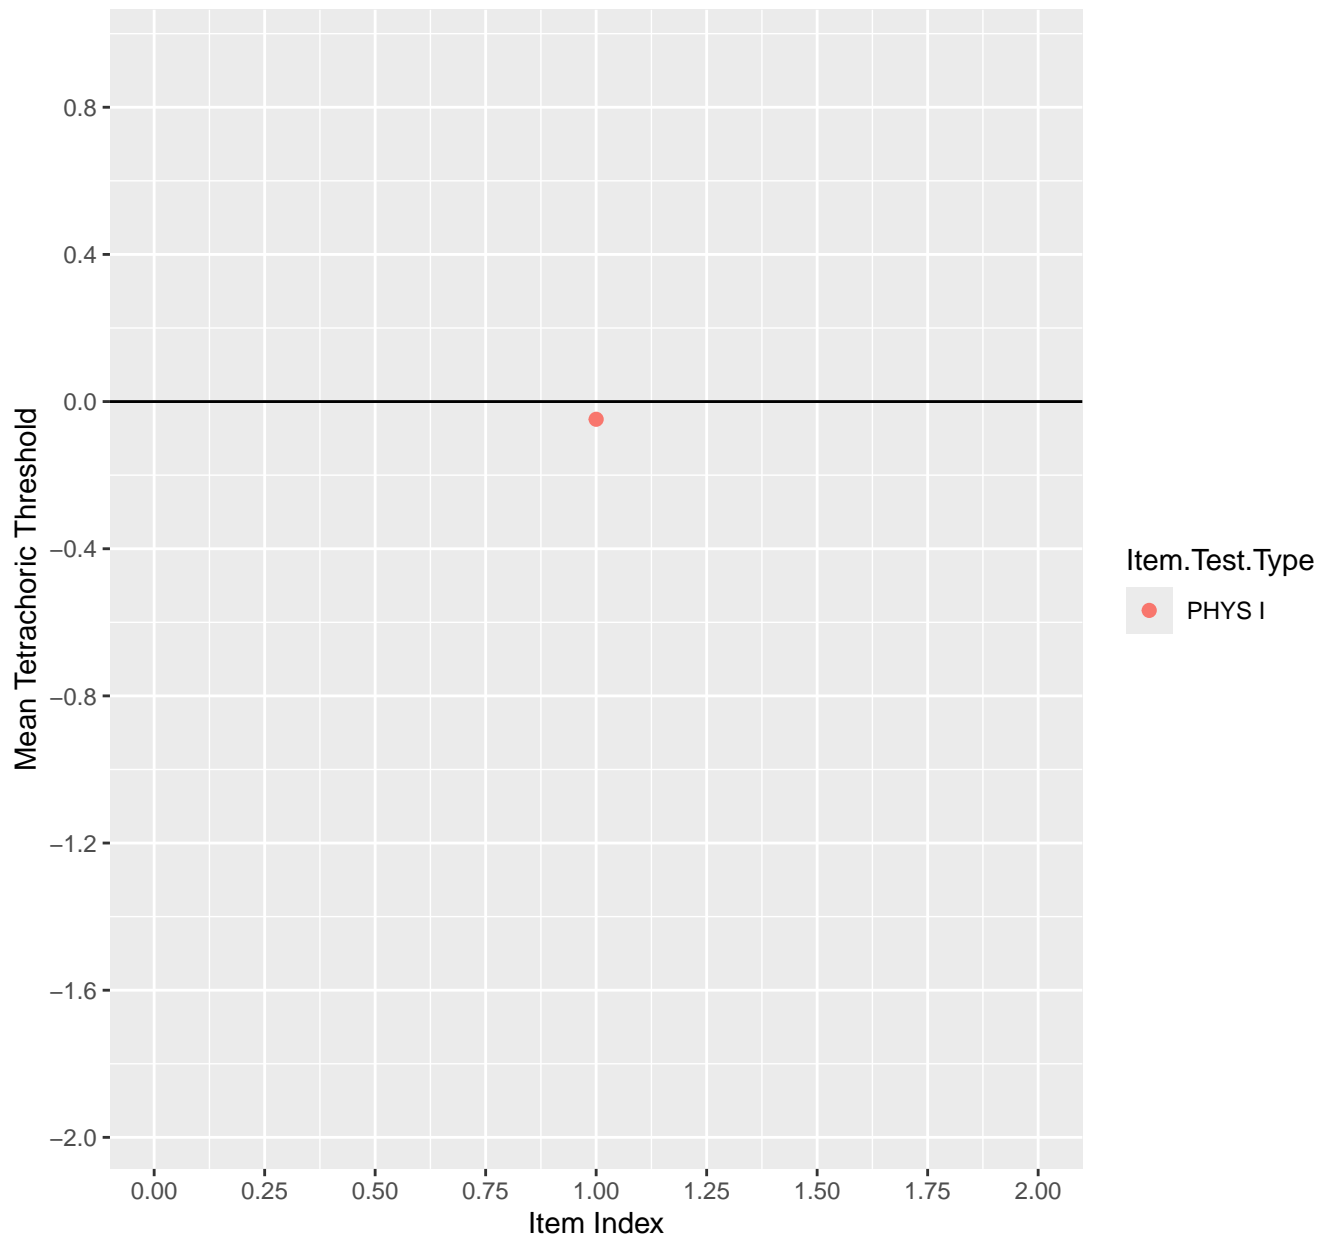

Mean Tetrachoric Threshold For KD1.38.V3AH