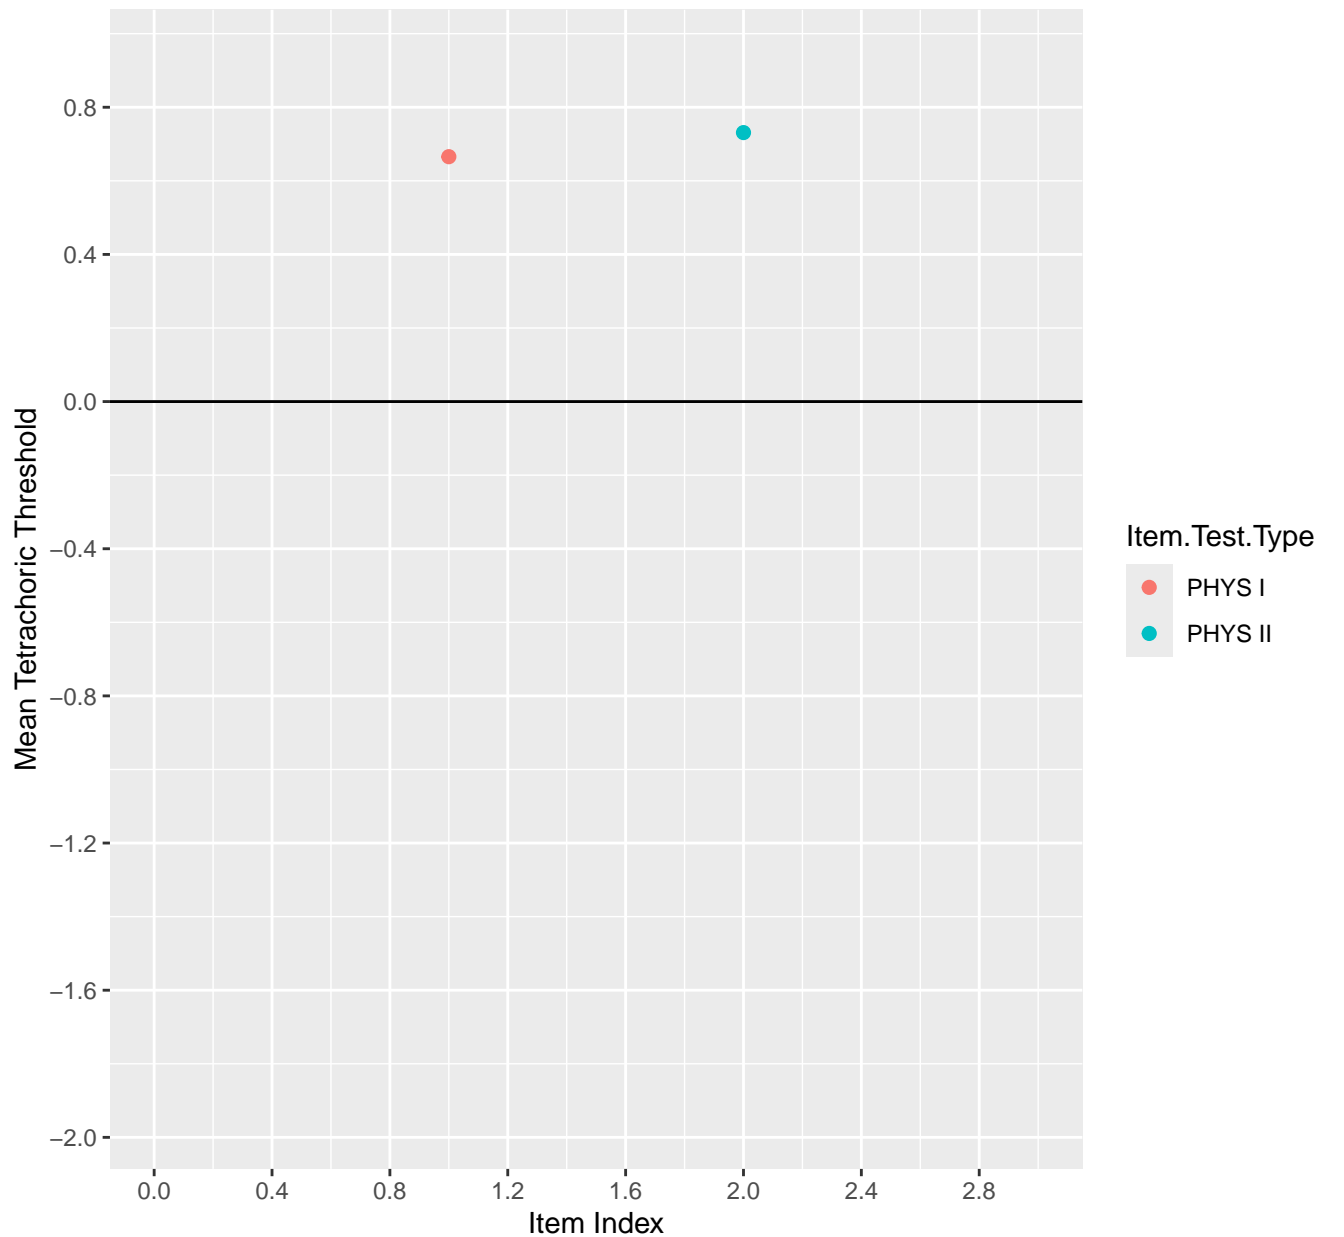

Mean Tetrachoric Threshold For KD1.35.V1

Mean Tetrachoric Threshold For KD1.35.V3AH

Mean Tetrachoric Threshold For KD1.36.V1

Mean Tetrachoric Threshold For KD1.37.V1

Mean Tetrachoric Threshold For KD1.38.V1