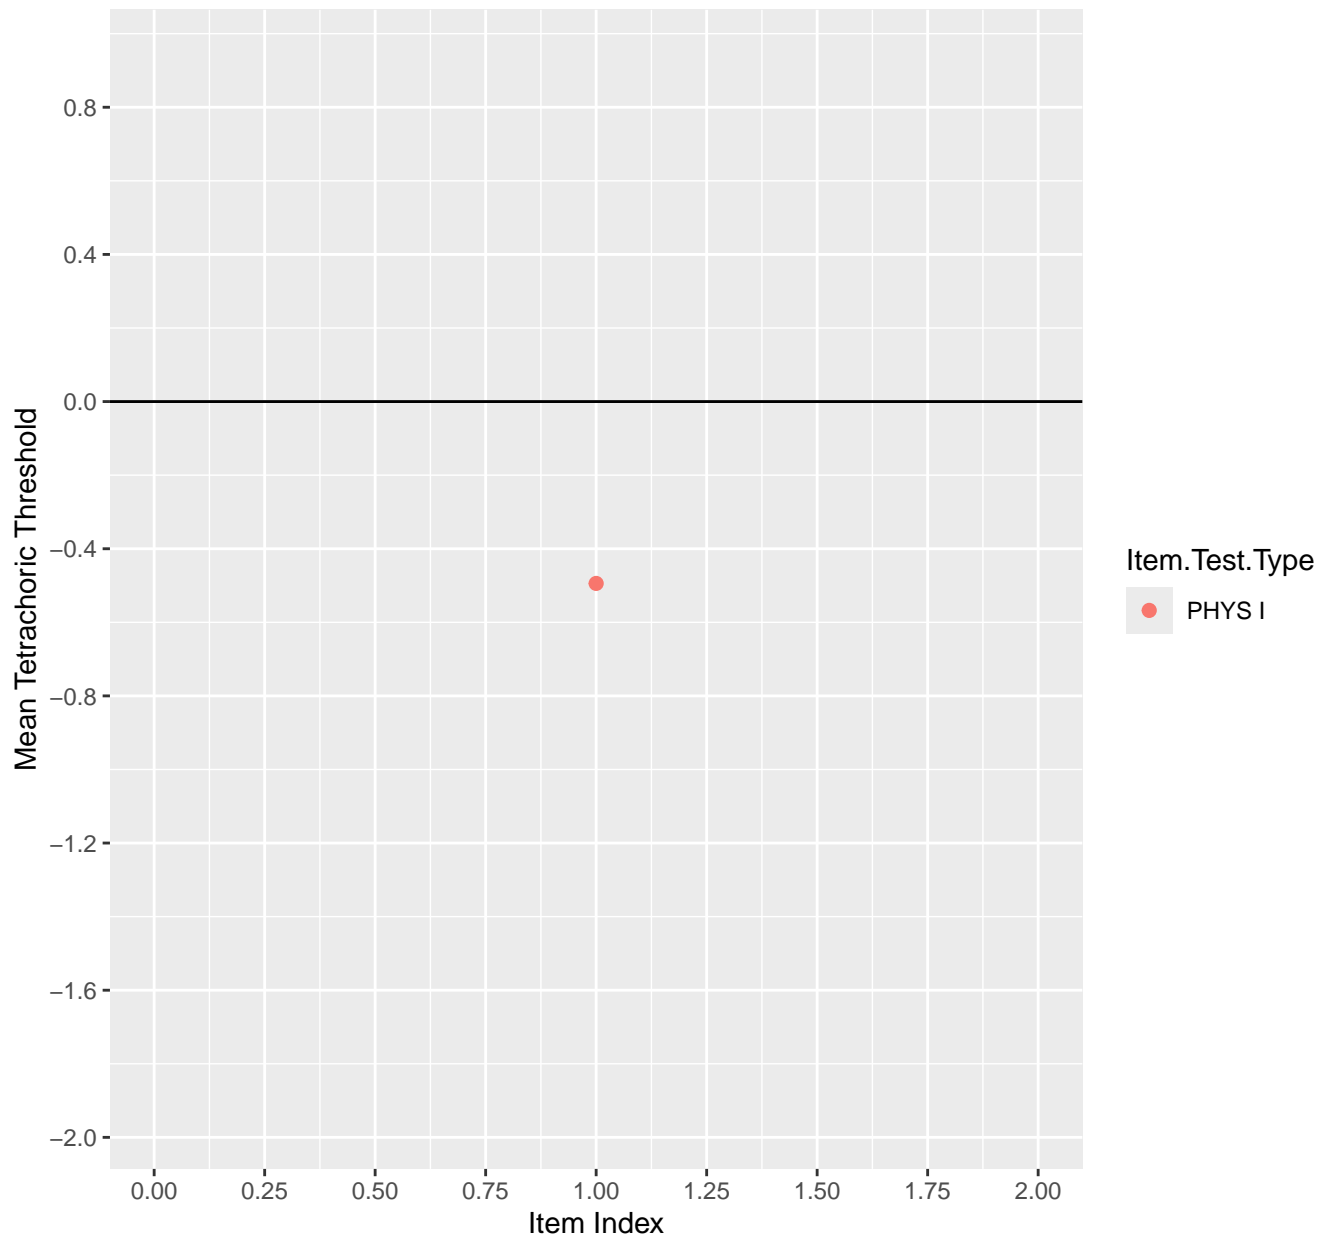

Mean Tetrachoric Threshold For KD1.14.V3