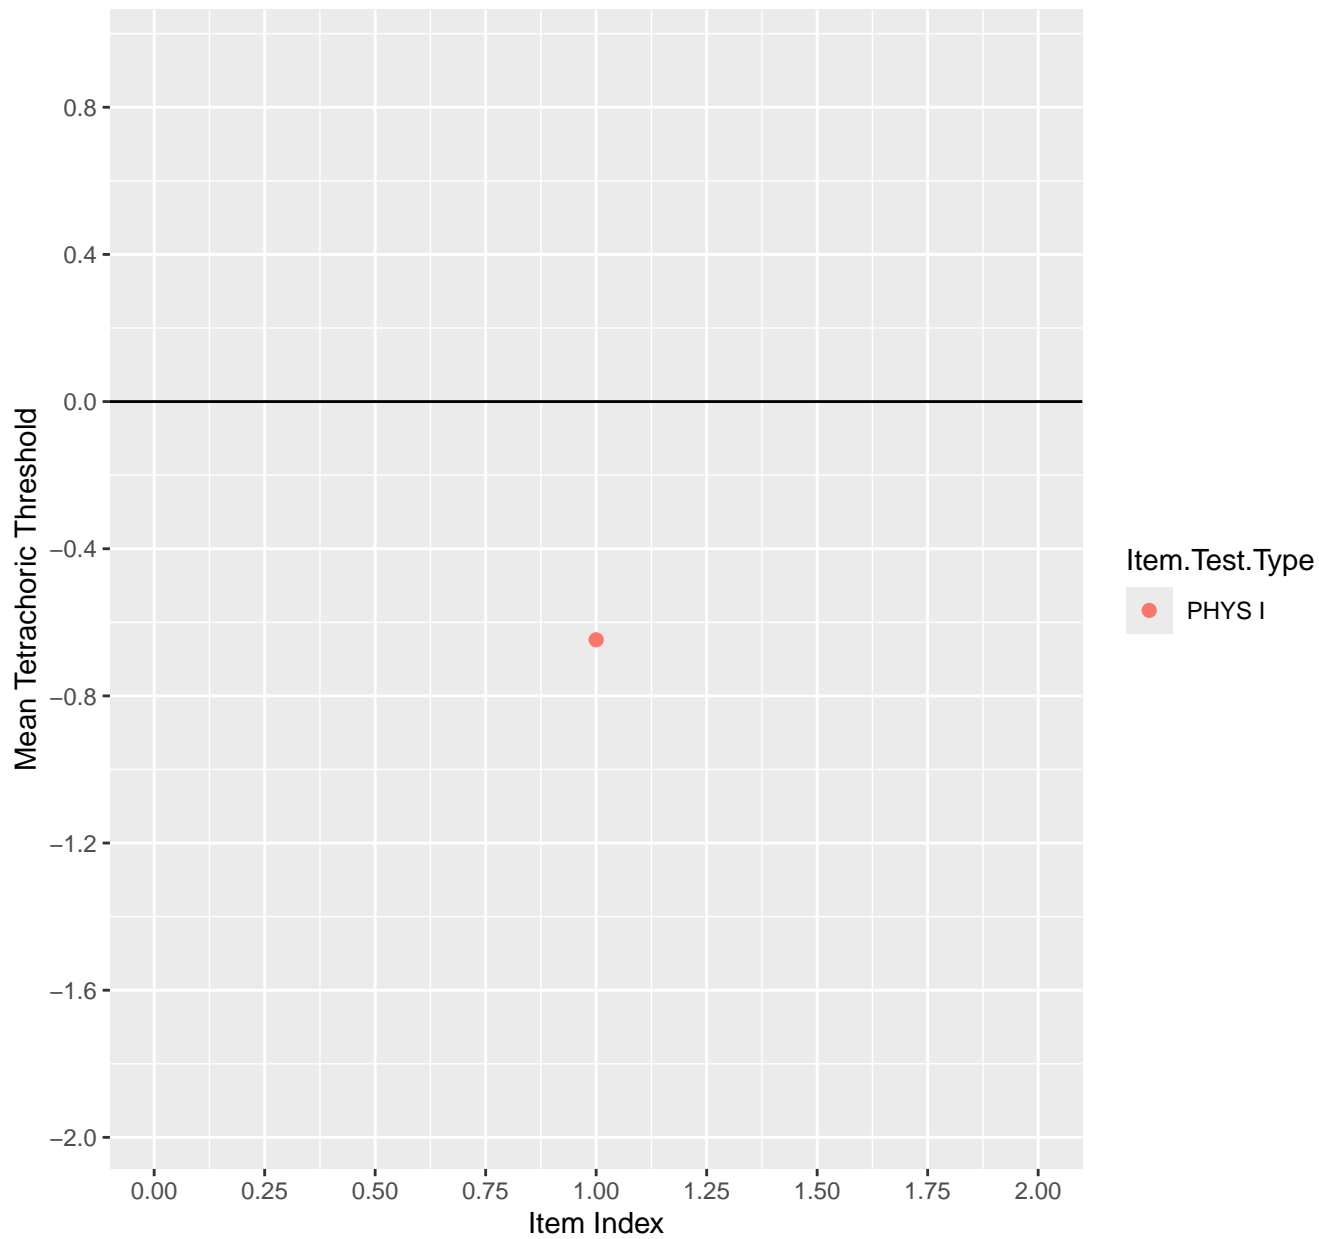

Mean Tetrachoric Threshold For KD1.1.V1

Mean Tetrachoric Threshold For KD1.1.V3

Mean Tetrachoric Threshold For KD1.2.V1

Mean Tetrachoric Threshold For KD1.3.V1

Mean Tetrachoric Threshold For KD1.3.V2

Mean Tetrachoric Threshold For KD1.4.V1

Mean Tetrachoric Threshold For KD1.5.V1

Mean Tetrachoric Threshold For KD1.5.V3

Mean Tetrachoric Threshold For KD1.6.V1

Mean Tetrachoric Threshold For KD1.6.V3

Mean Tetrachoric Threshold For KD1.6.V4EC

Mean Tetrachoric Threshold For KD1.7.V1

Mean Tetrachoric Threshold For KD1.8.V1

Mean Tetrachoric Threshold For KD1.8.V3

Mean Tetrachoric Threshold For KD1.9.V1

Mean Tetrachoric Threshold For KD1.10.V1

Mean Tetrachoric Threshold For KD1.10.V3

Mean Tetrachoric Threshold For KD1.10.V6EC

Mean Tetrachoric Threshold For KD1.11.V1

Mean Tetrachoric Threshold For KD1.11.V6EC

Mean Tetrachoric Threshold For KD1.12.V1

Mean Tetrachoric Threshold For KD1.13.V1

Mean Tetrachoric Threshold For KD1.13.V3