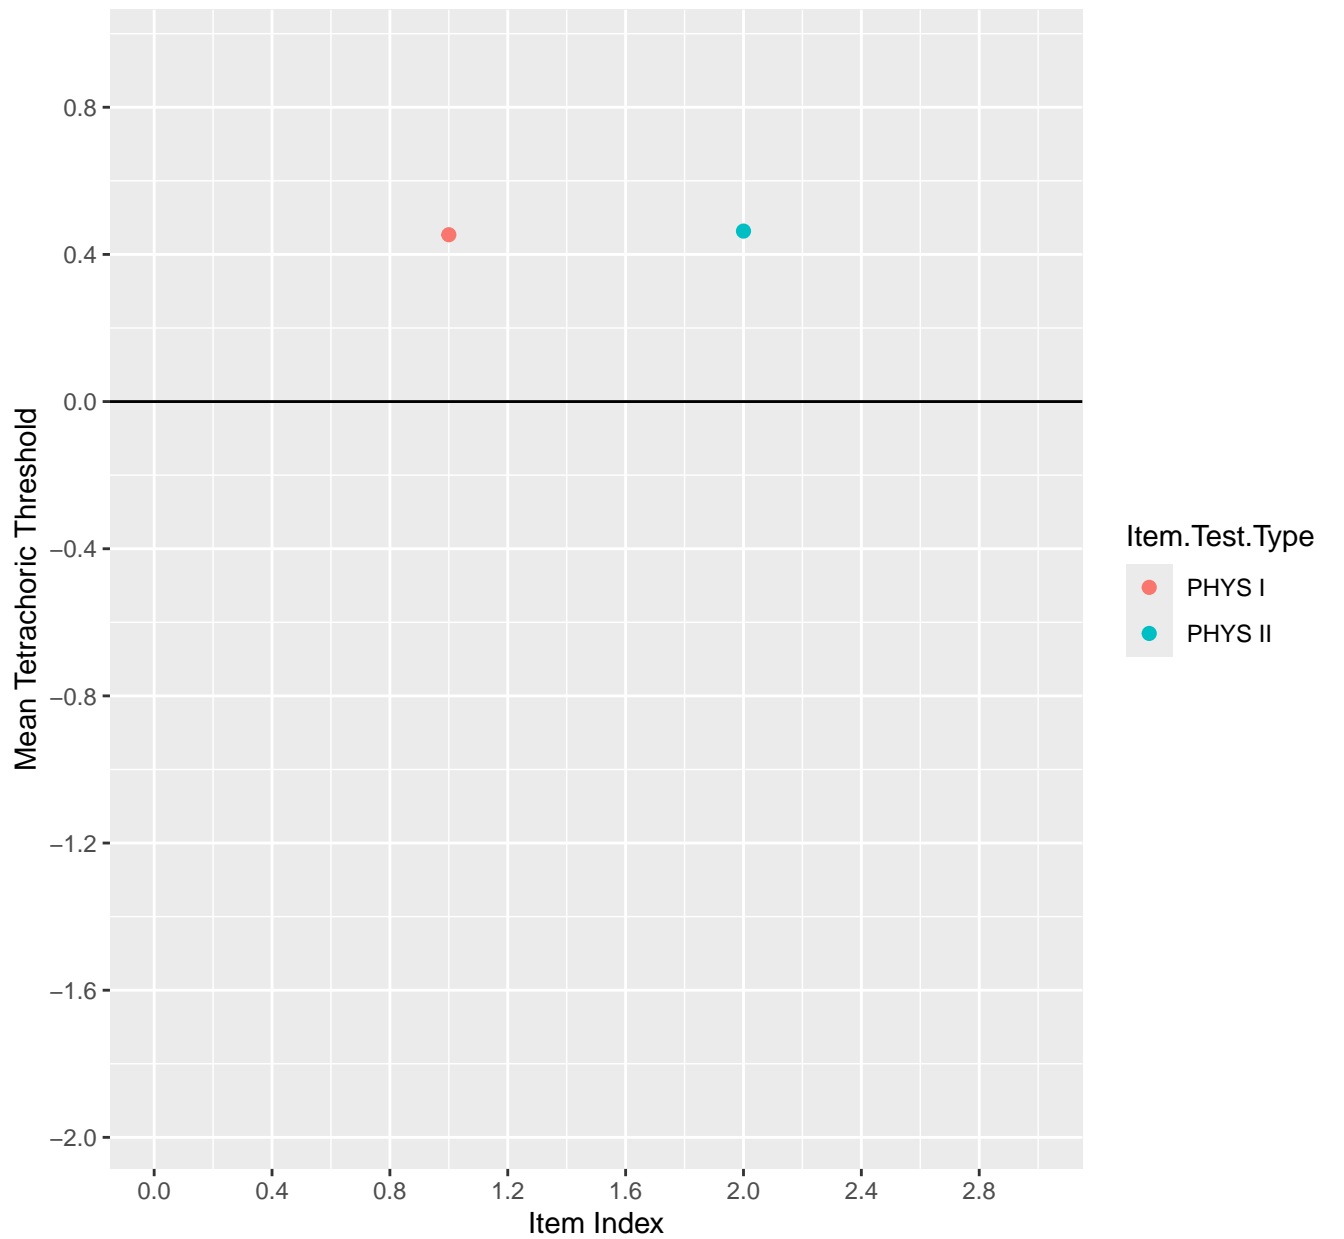

Mean Tetrachoric Threshold For KD1.21.V1