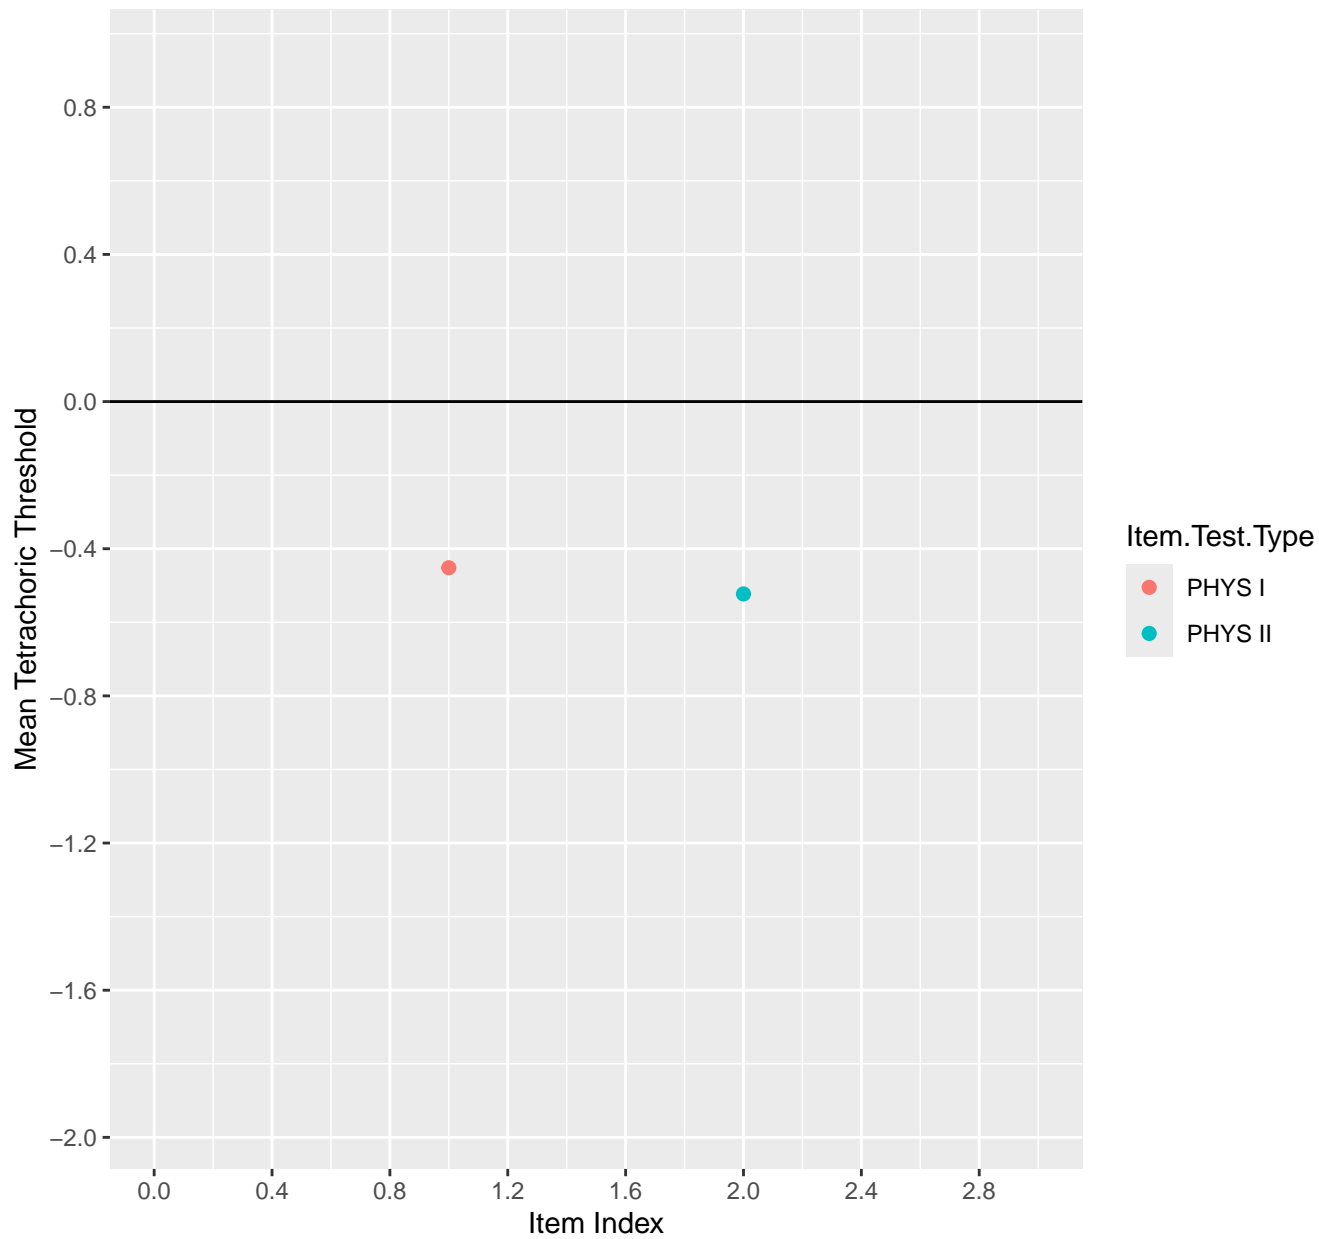

Mean Tetrachoric Threshold For KD1.1.V1

Mean Tetrachoric Threshold For KD1.1.V3

Mean Tetrachoric Threshold For KD1.2.V1

Mean Tetrachoric Threshold For KD1.3.V1

Mean Tetrachoric Threshold For KD1.3.V2

Mean Tetrachoric Threshold For KD1.4.V1

Mean Tetrachoric Threshold For KD1.5.V1

Mean Tetrachoric Threshold For KD1.5.V3

Mean Tetrachoric Threshold For KD1.6.V1

Mean Tetrachoric Threshold For KD1.6.V3

Mean Tetrachoric Threshold For KD1.6.V4EC

Mean Tetrachoric Threshold For KD1.7.V1

Mean Tetrachoric Threshold For KD1.8.V1

Mean Tetrachoric Threshold For KD1.8.V3

Mean Tetrachoric Threshold For KD1.9.V1

Mean Tetrachoric Threshold For KD1.10.V1

Mean Tetrachoric Threshold For KD1.10.V3

Mean Tetrachoric Threshold For KD1.10.V6EC

Mean Tetrachoric Threshold For KD1.11.V1

Mean Tetrachoric Threshold For KD1.11.V6EC

Mean Tetrachoric Threshold For KD1.12.V1

Mean Tetrachoric Threshold For KD1.13.V1

Mean Tetrachoric Threshold For KD1.13.V3