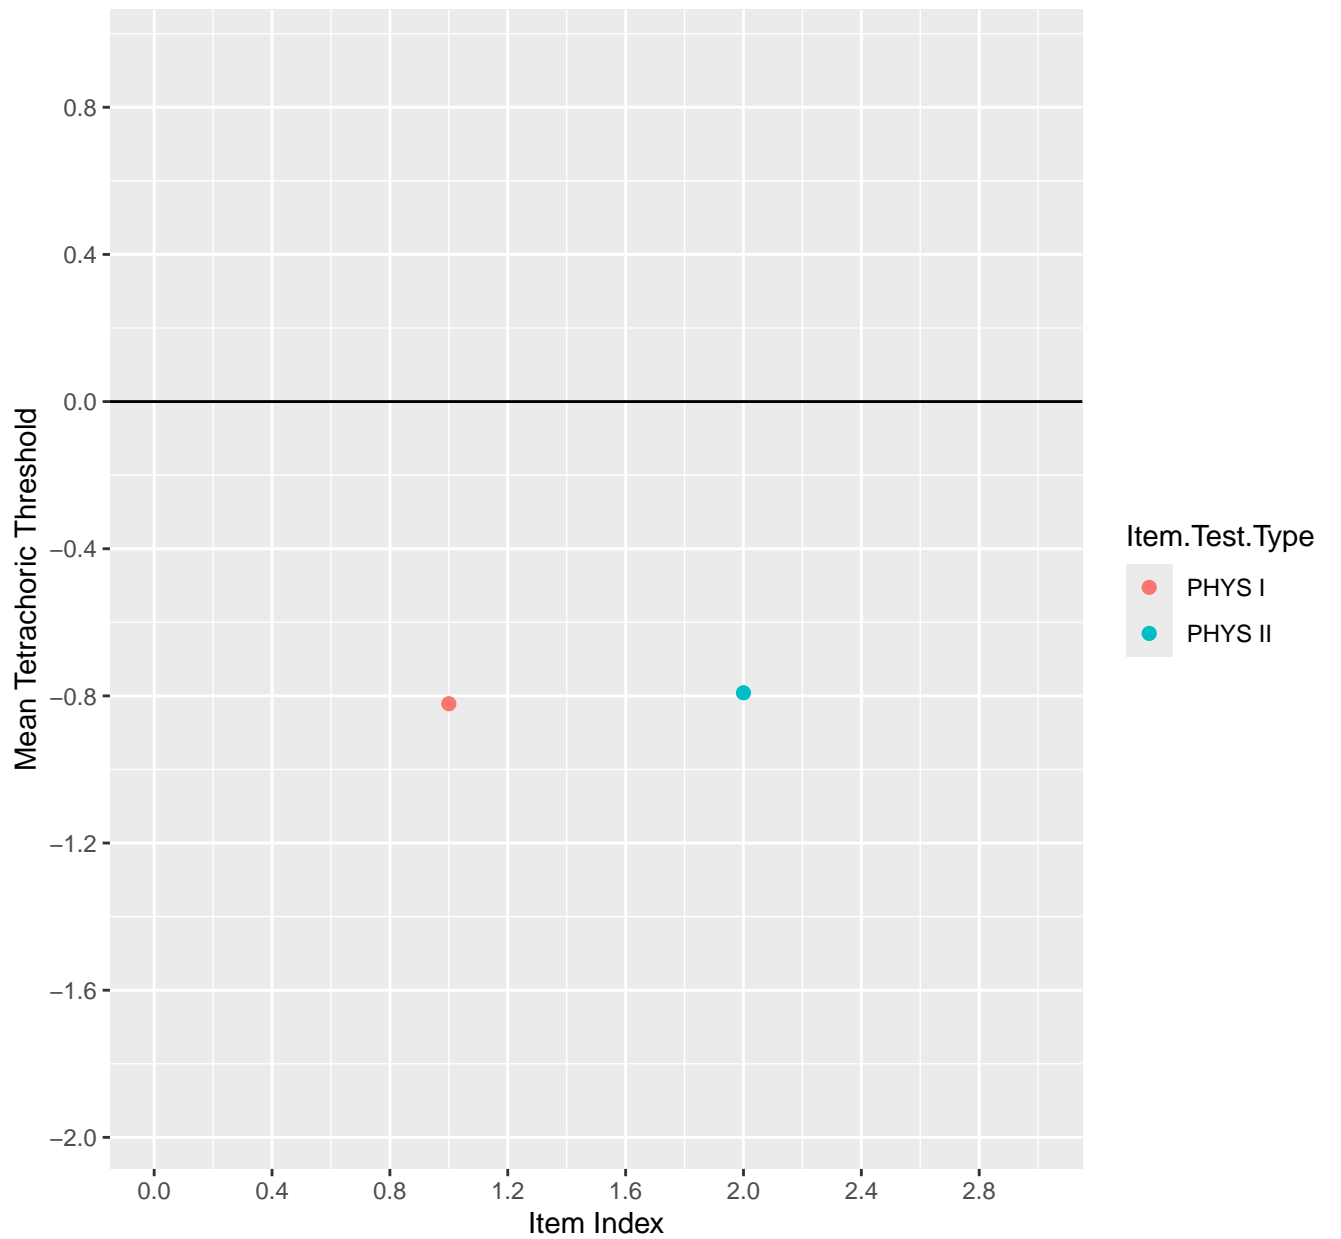

Mean Tetrachoric Threshold For KD1.51.V1