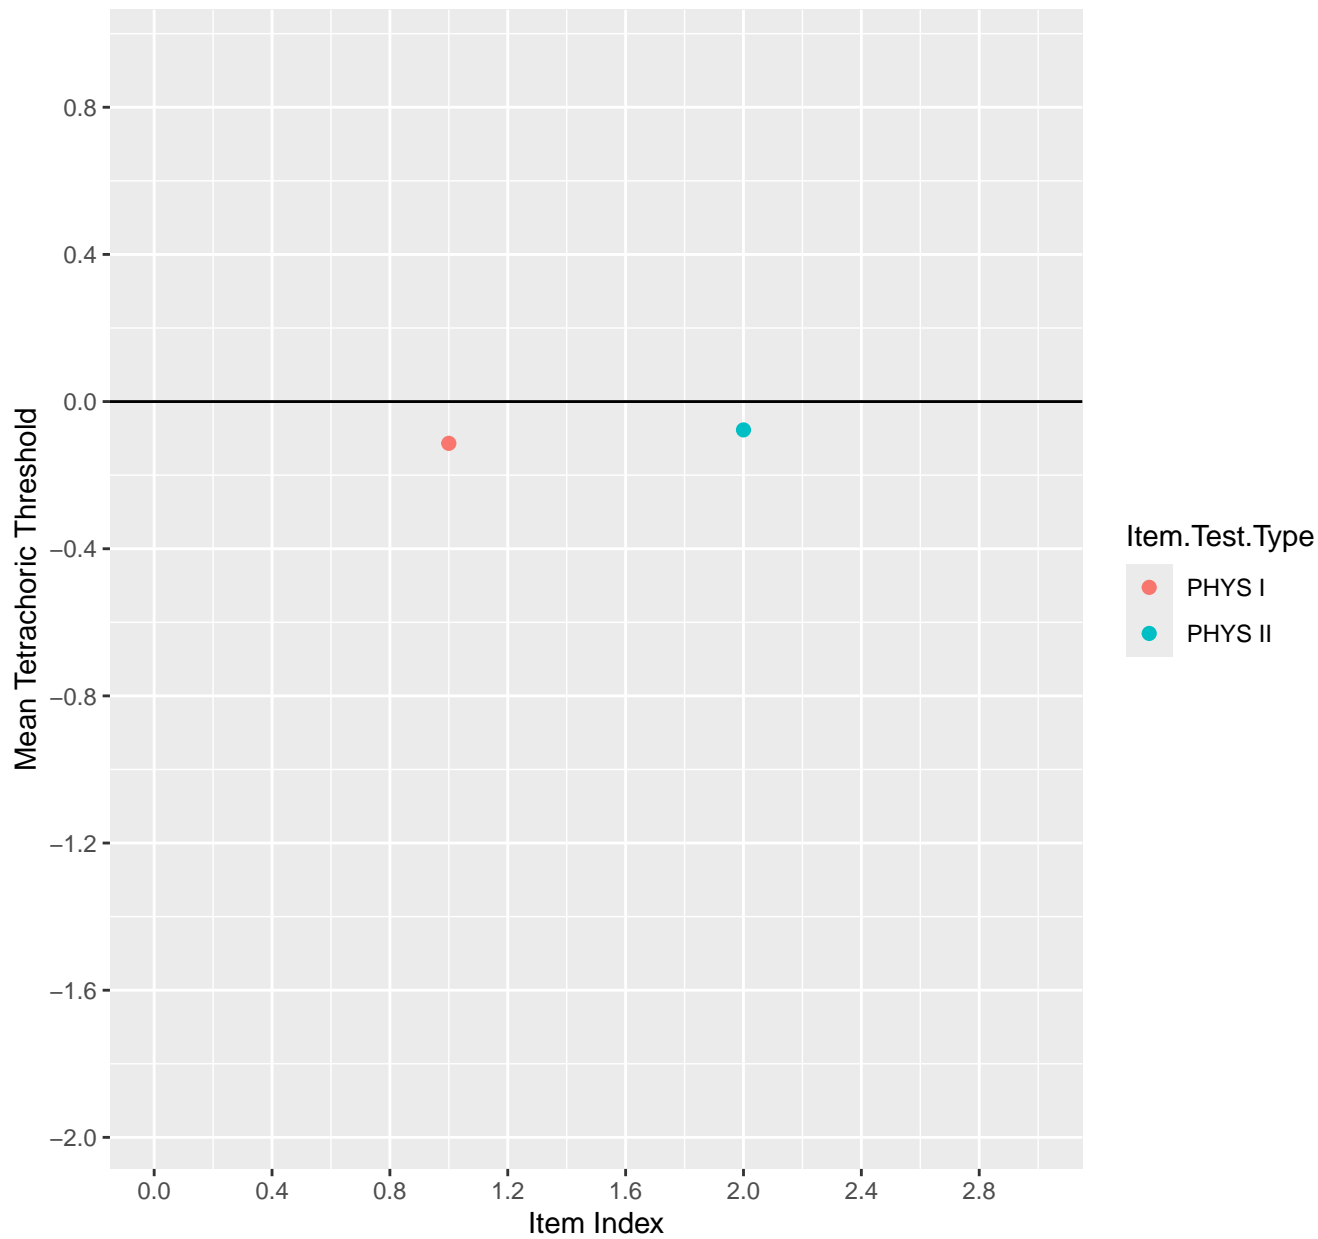

Mean Tetrachoric Threshold For KD1.1.V1

Mean Tetrachoric Threshold For KD1.1.V3

Mean Tetrachoric Threshold For KD1.2.V1

Mean Tetrachoric Threshold For KD1.3.V1

Mean Tetrachoric Threshold For KD1.3.V2

Mean Tetrachoric Threshold For KD1.4.V1

Mean Tetrachoric Threshold For KD1.16.V1

Mean Tetrachoric Threshold For KD1.17.V1

Mean Tetrachoric Threshold For KD1.17.V2EC

Mean Tetrachoric Threshold For KD1.17.V3AH

Mean Tetrachoric Threshold For KD1.18.V1

Mean Tetrachoric Threshold For KD1.18.V3

Mean Tetrachoric Threshold For KD1.19.V1

Mean Tetrachoric Threshold For KD1.19.V3

Mean Tetrachoric Threshold For KD1.20.V1

Mean Tetrachoric Threshold For KD1.20.V2EC

Mean Tetrachoric Threshold For KD1.21.V1

Mean Tetrachoric Threshold For KD1.21.V2

Mean Tetrachoric Threshold For KD1.22.V1

Mean Tetrachoric Threshold For KD1.22.V2EC

Mean Tetrachoric Threshold For KD1.23.V2