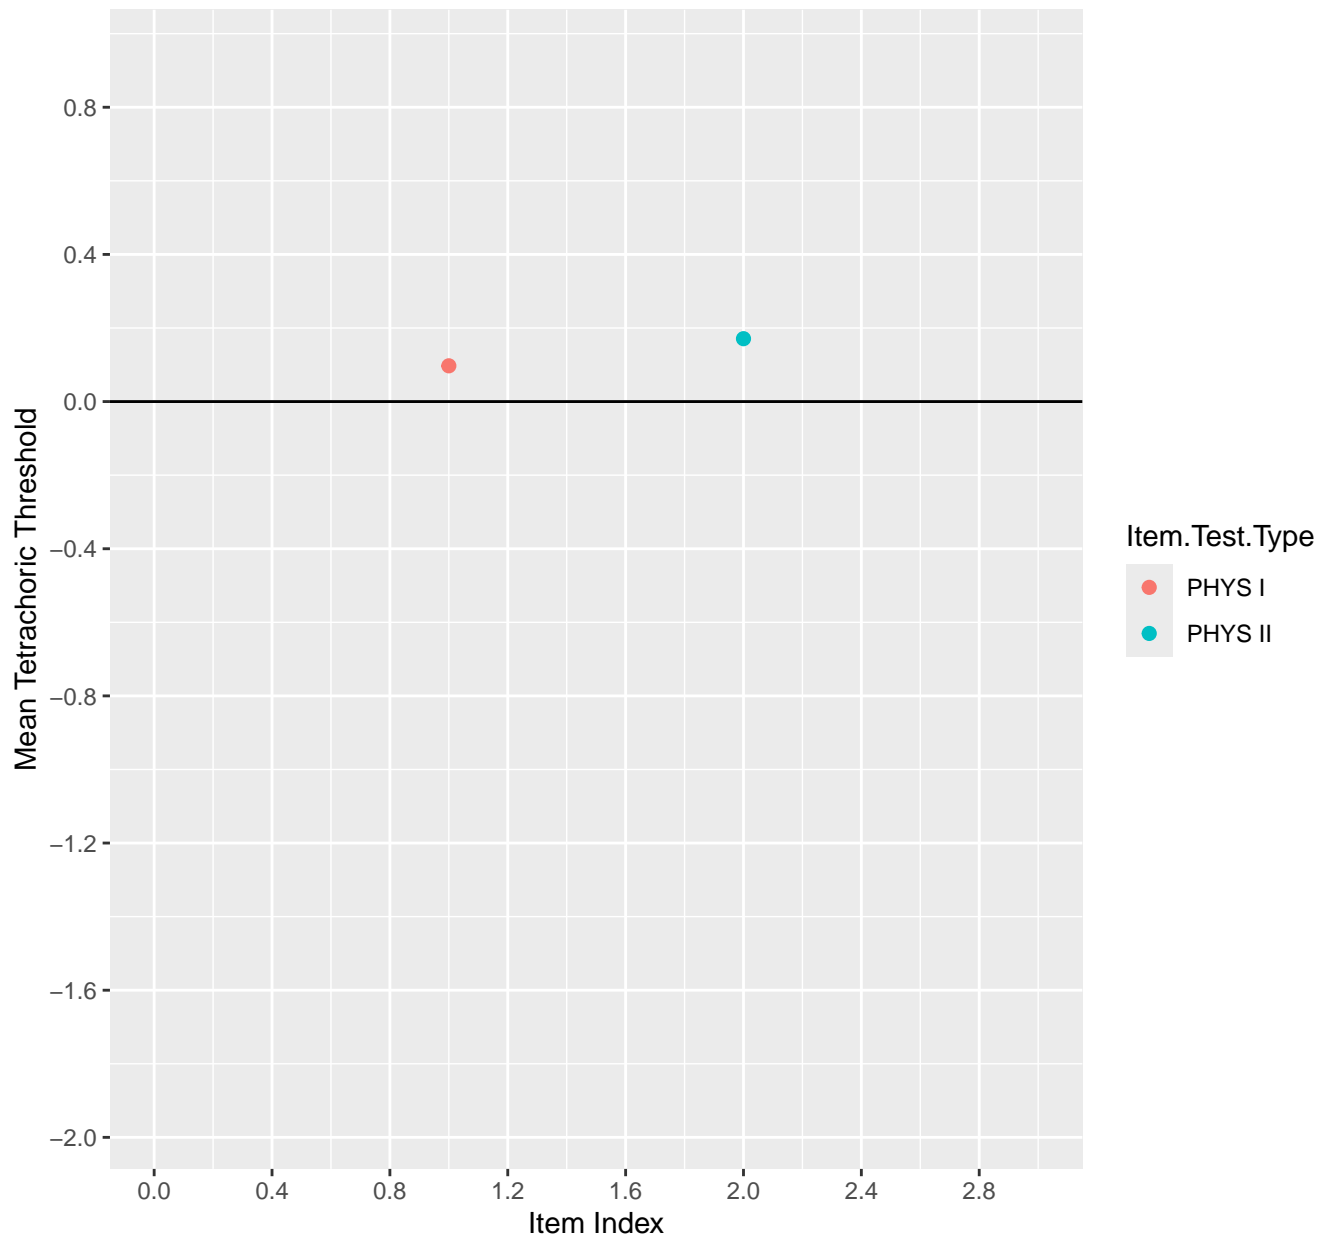

Mean Tetrachoric Threshold For KD1.1.V1

Mean Tetrachoric Threshold For KD1.1.V3

Mean Tetrachoric Threshold For KD1.2.V1

Mean Tetrachoric Threshold For KD1.3.V1

Mean Tetrachoric Threshold For KD1.3.V2

Mean Tetrachoric Threshold For KD1.4.V1

Mean Tetrachoric Threshold For KD1.8.V1

Mean Tetrachoric Threshold For KD1.8.V3

Mean Tetrachoric Threshold For KD1.9.V1

Mean Tetrachoric Threshold For KD1.10.V1

Mean Tetrachoric Threshold For KD1.10.V3

Mean Tetrachoric Threshold For KD1.10.V6EC

Mean Tetrachoric Threshold For KD1.13.V4EC

Mean Tetrachoric Threshold For KD1.14.V1

Mean Tetrachoric Threshold For KD1.14.V3

Mean Tetrachoric Threshold For KD1.15.V1

Mean Tetrachoric Threshold For KD1.15.V2EC

Mean Tetrachoric Threshold For KD1.16.V1

Mean Tetrachoric Threshold For KD1.17.V1

Mean Tetrachoric Threshold For KD1.17.V2EC

Mean Tetrachoric Threshold For KD1.17.V3AH

Mean Tetrachoric Threshold For KD1.18.V1