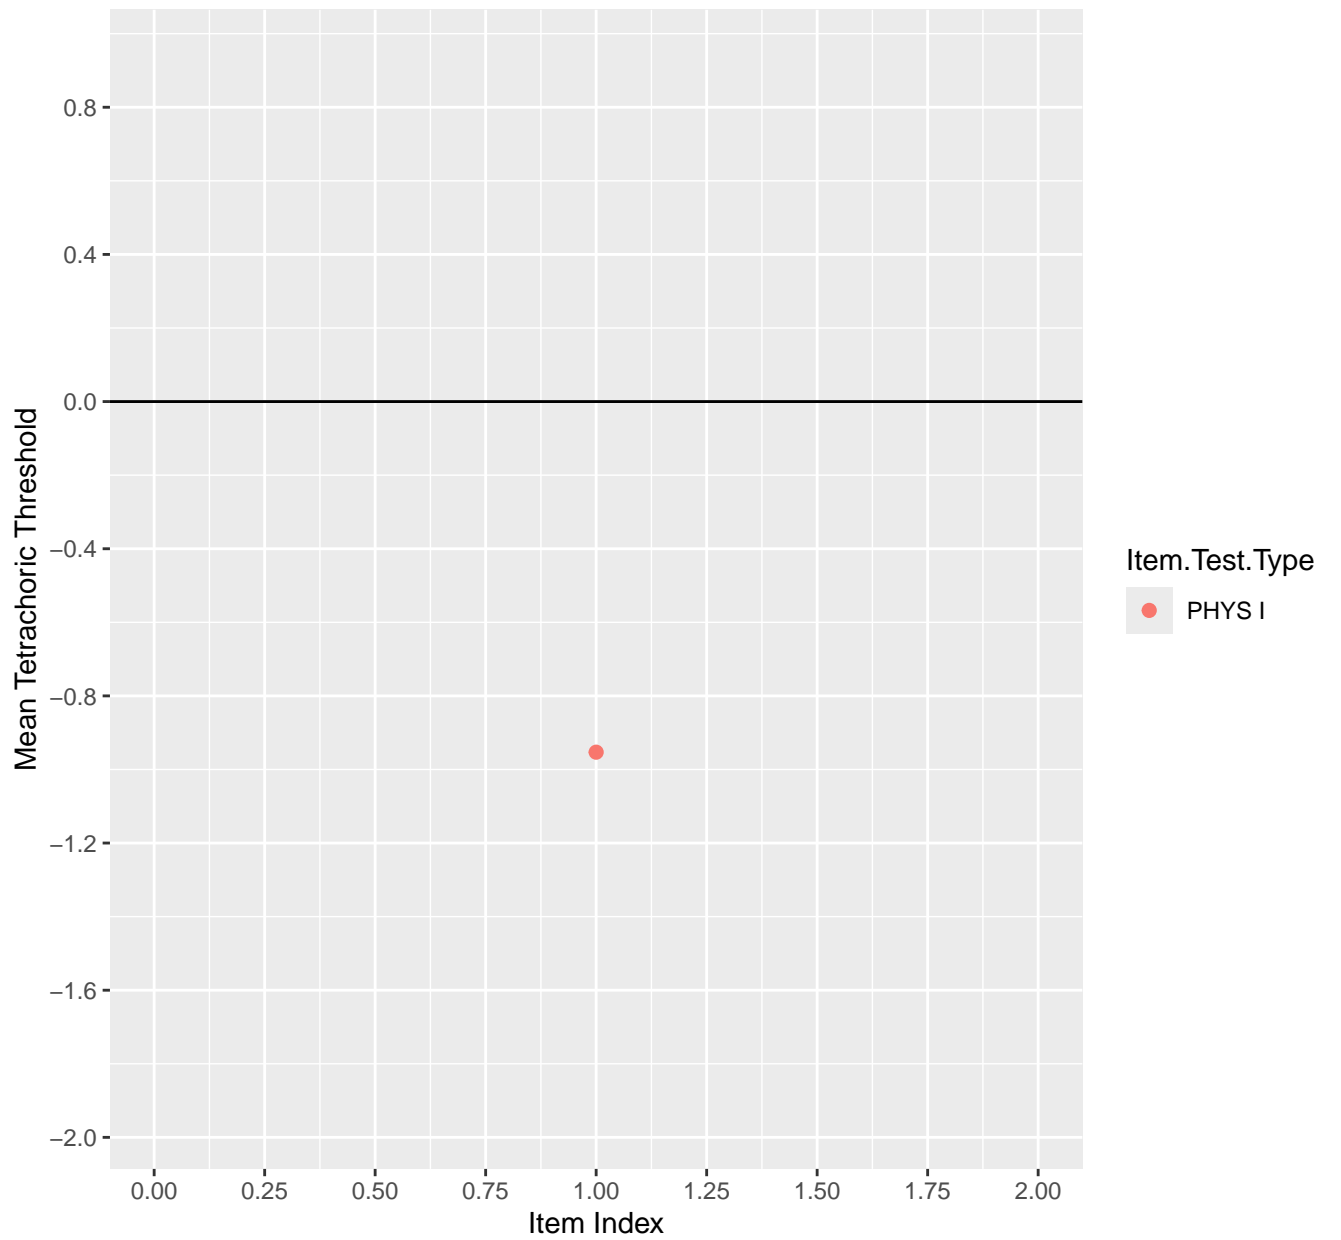

Mean Tetrachoric Threshold For KD1.1.V1

Mean Tetrachoric Threshold For KD1.1.V3

Mean Tetrachoric Threshold For KD1.2.V1

Mean Tetrachoric Threshold For KD1.3.V1

Mean Tetrachoric Threshold For KD1.3.V2

Mean Tetrachoric Threshold For KD1.4.V1

Mean Tetrachoric Threshold For KD1.24.V1

Mean Tetrachoric Threshold For KD1.25.V1

Mean Tetrachoric Threshold For KD1.26.V1

Mean Tetrachoric Threshold For KD1.27.V1

Mean Tetrachoric Threshold For KD1.27.V2