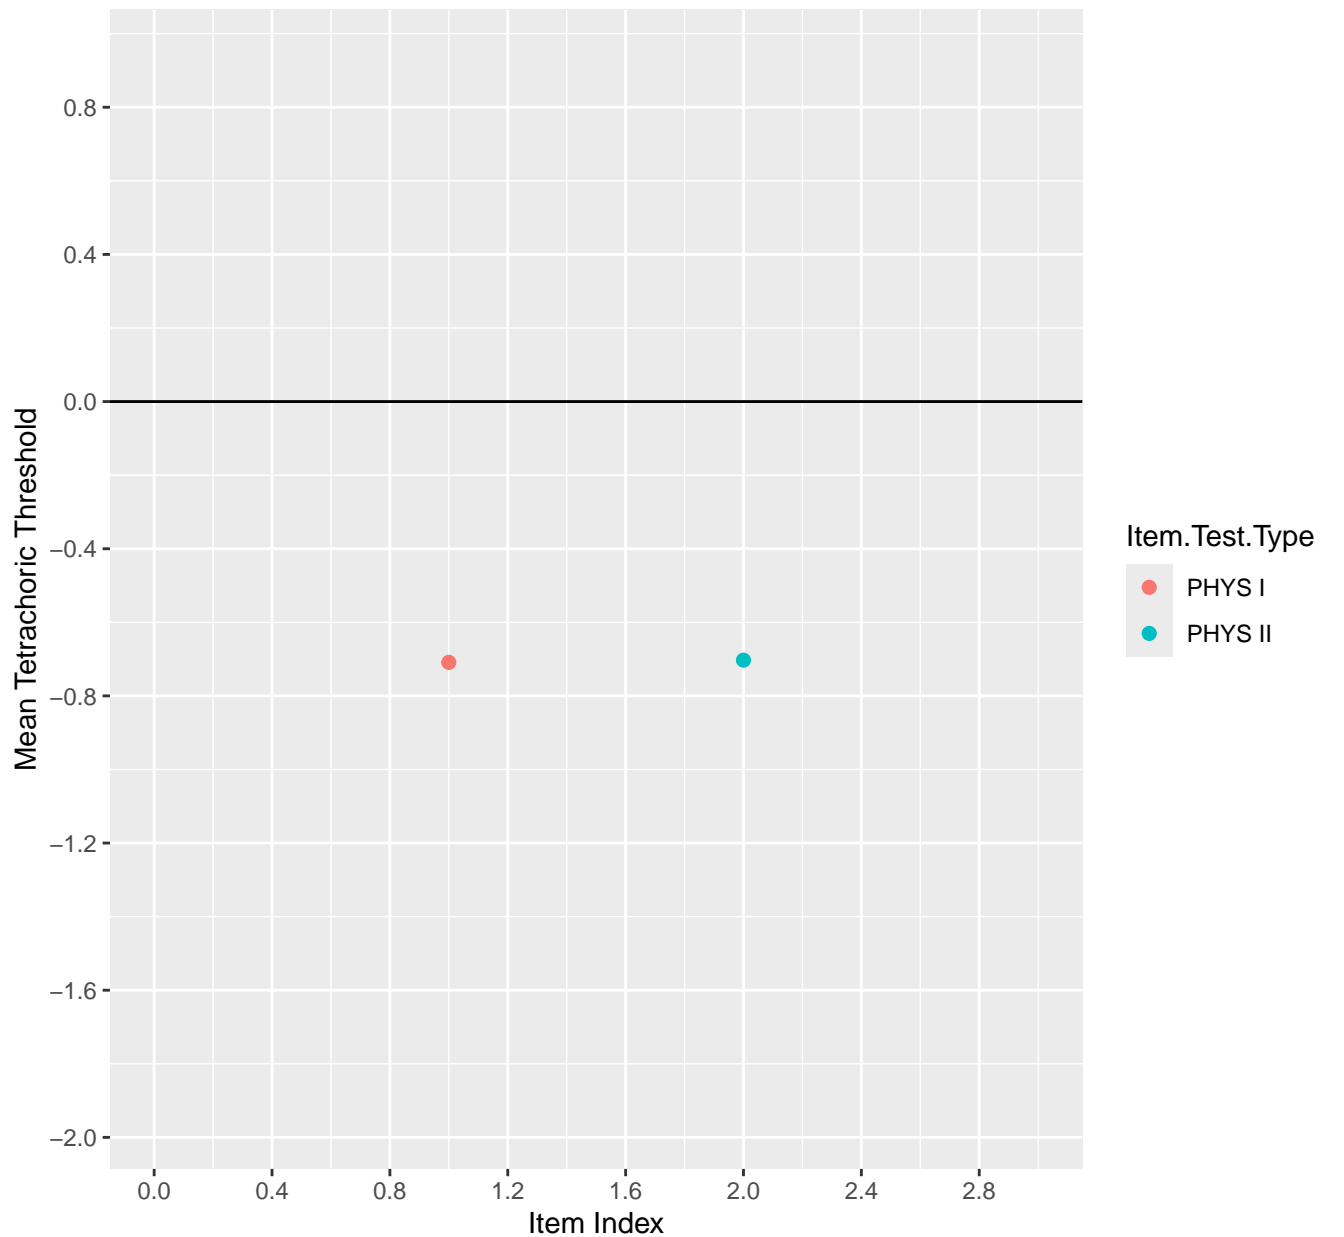

Mean Tetrachoric Threshold For KD1.38.V6EC