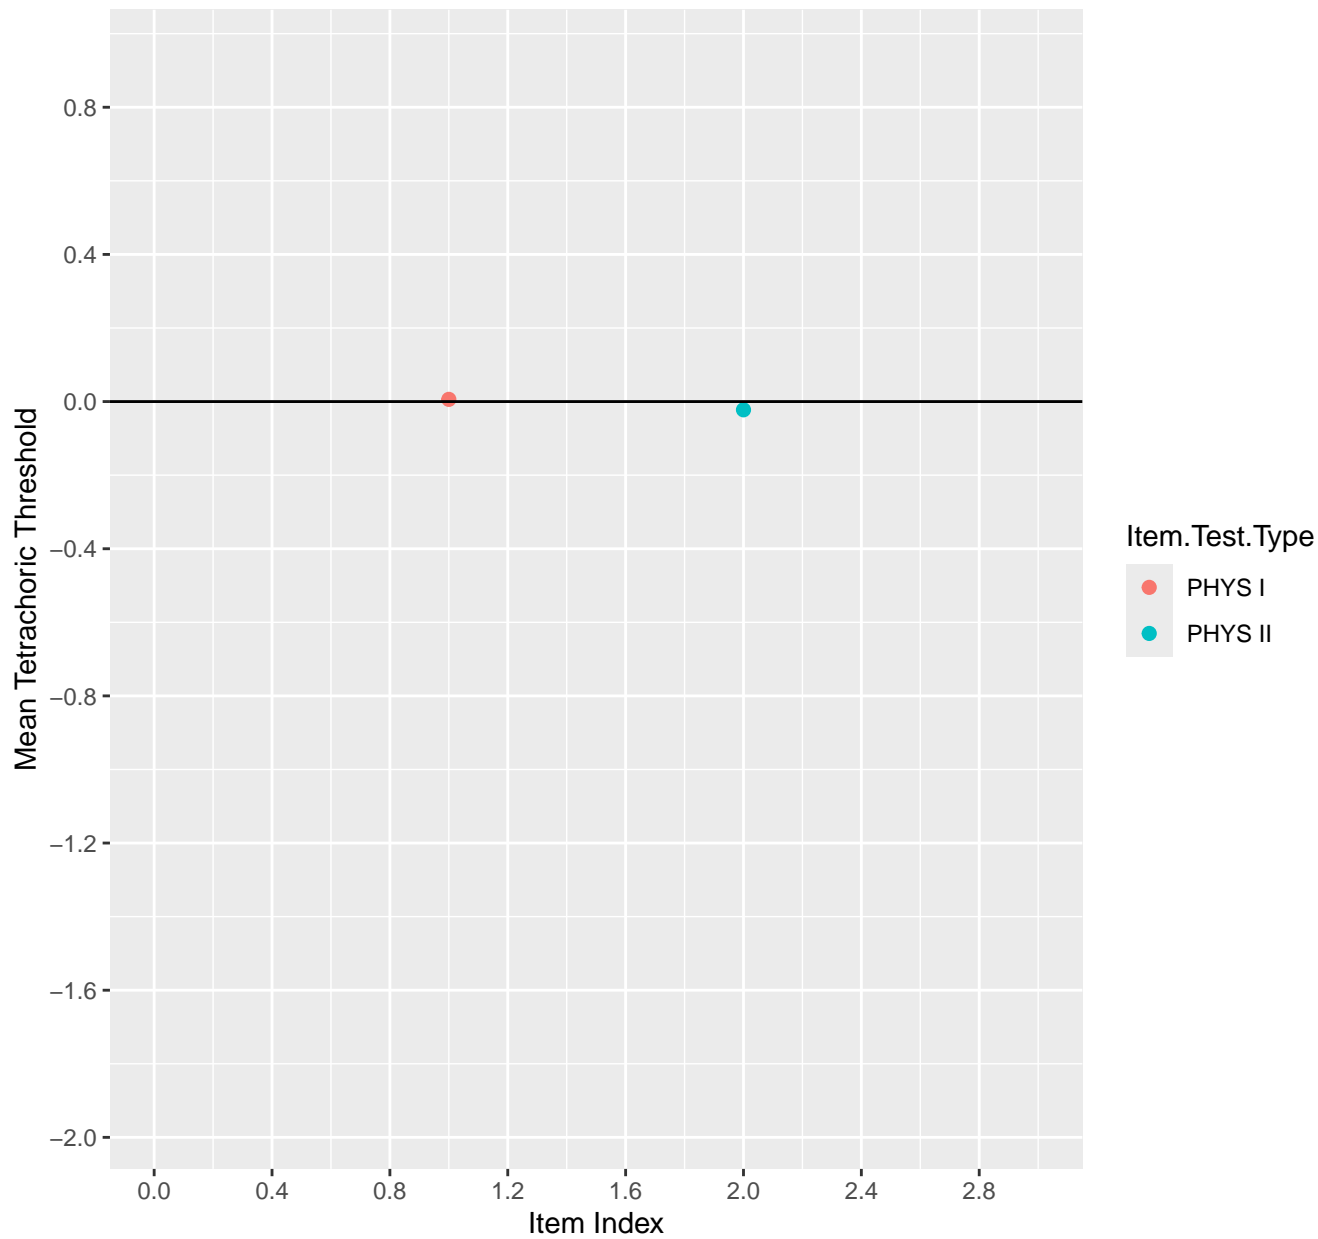

Mean Tetrachoric Threshold For KD1.42.V6EC