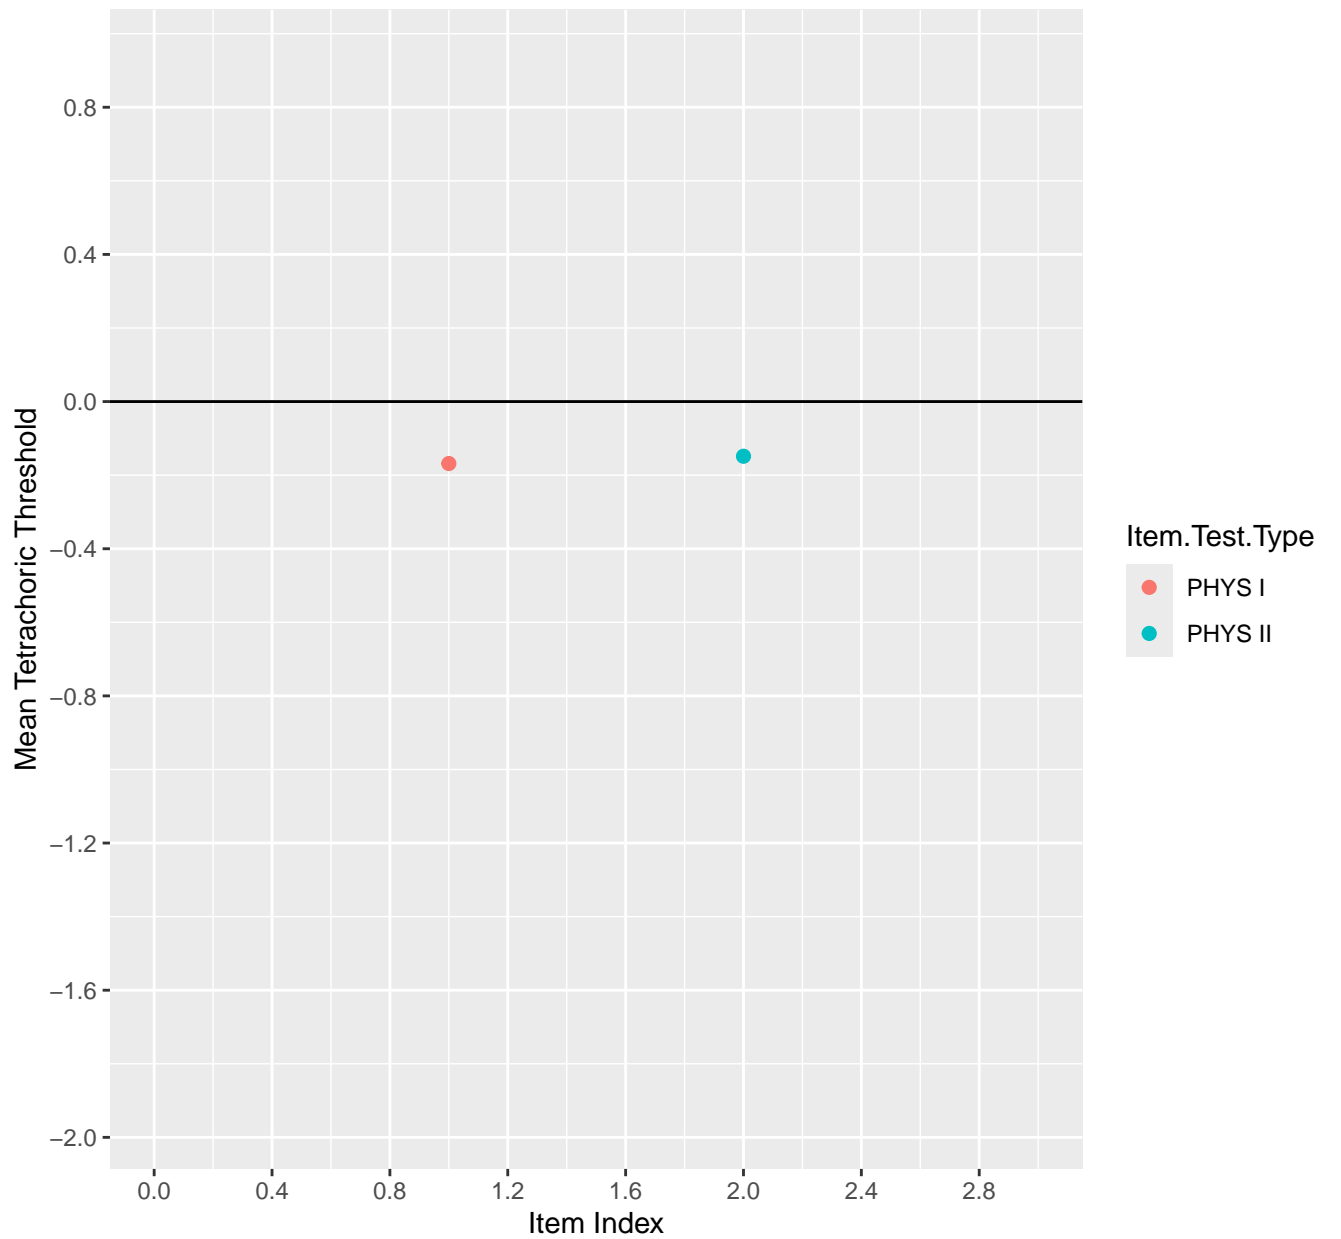

Mean Tetrachoric Threshold For KD1.24.V1