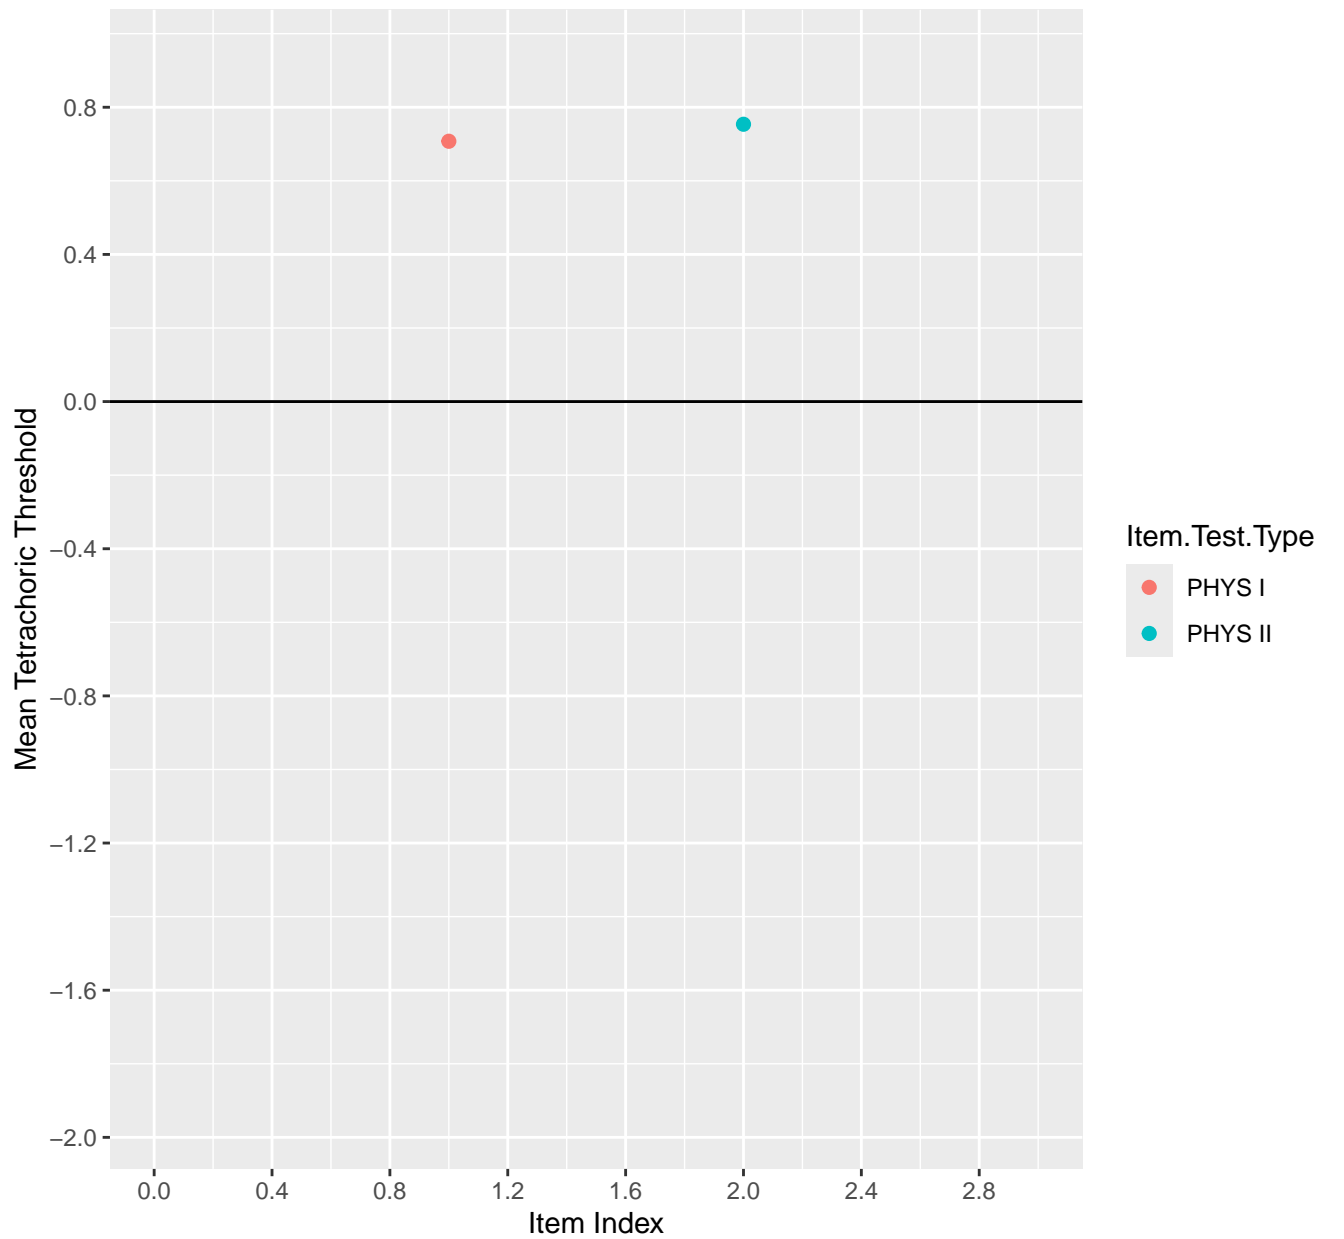

Mean Tetrachoric Threshold For KD1.43.V1