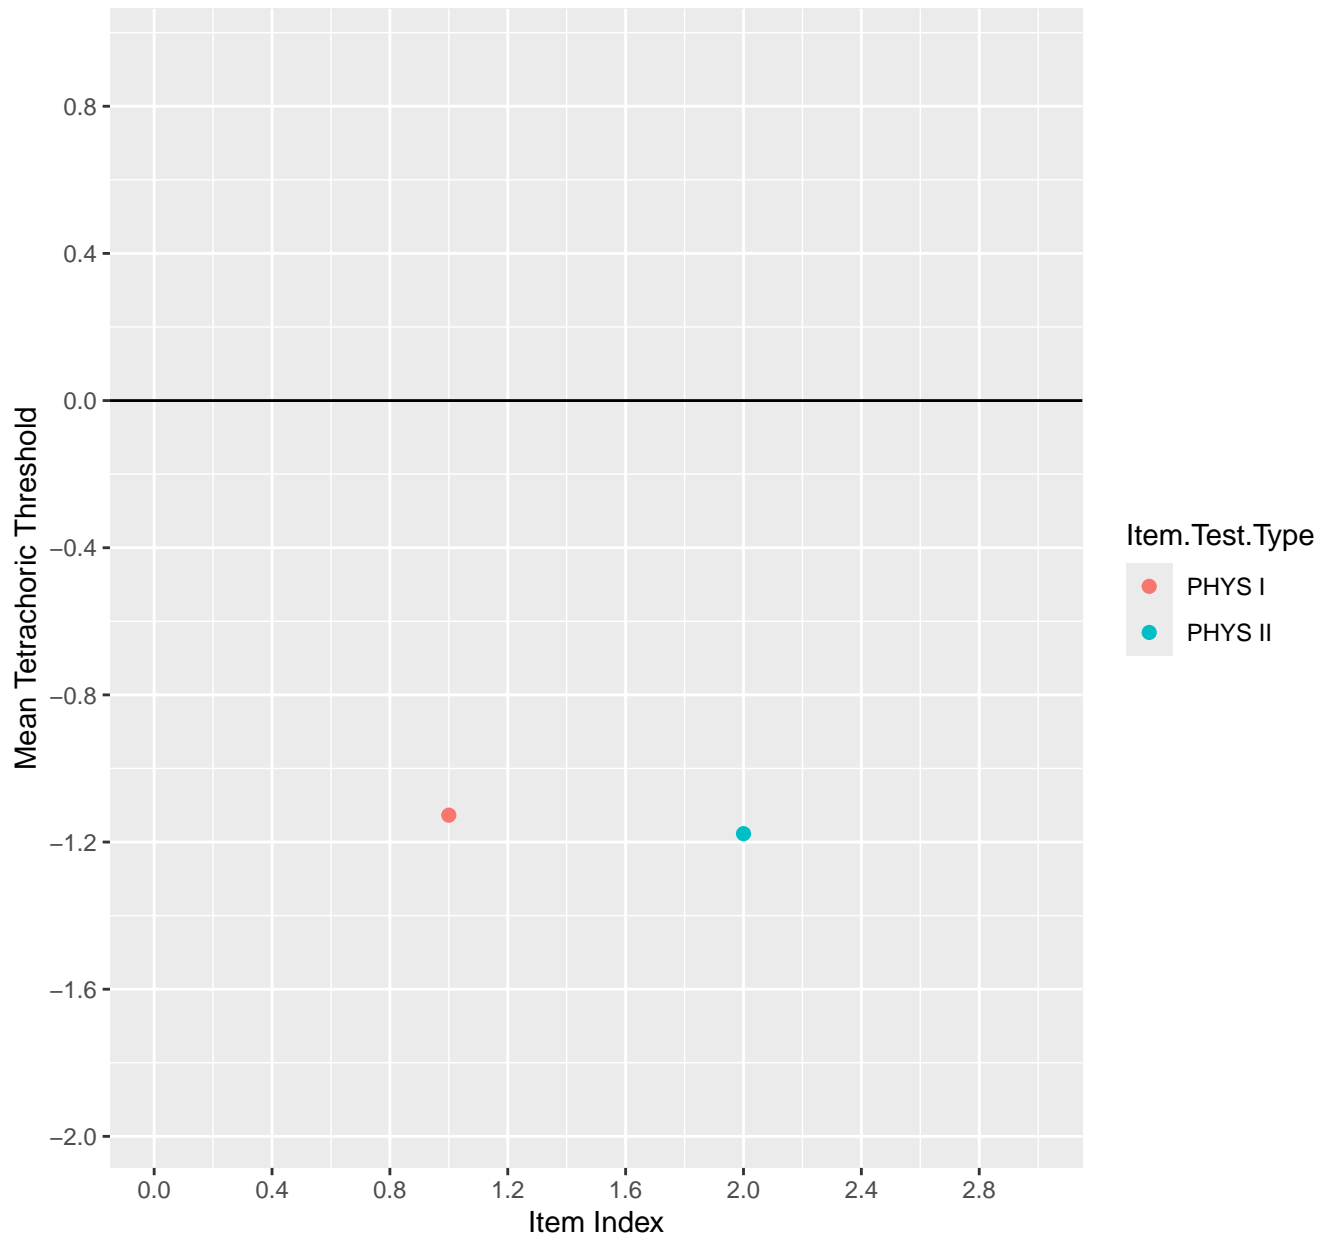

Mean Tetrachoric Threshold For KD1.1.V1

Mean Tetrachoric Threshold For KD1.1.V3

Mean Tetrachoric Threshold For KD1.2.V1

Mean Tetrachoric Threshold For KD1.3.V1

Mean Tetrachoric Threshold For KD1.3.V2

Mean Tetrachoric Threshold For KD1.4.V1

Mean Tetrachoric Threshold For KD1.5.V1

Mean Tetrachoric Threshold For KD1.5.V3

Mean Tetrachoric Threshold For KD1.6.V1

Mean Tetrachoric Threshold For KD1.6.V3

Mean Tetrachoric Threshold For KD1.6.V4EC

Mean Tetrachoric Threshold For KD1.7.V1

Mean Tetrachoric Threshold For KD1.8.V1

Mean Tetrachoric Threshold For KD1.8.V3

Mean Tetrachoric Threshold For KD1.9.V1

Mean Tetrachoric Threshold For KD1.10.V1

Mean Tetrachoric Threshold For KD1.10.V3

Mean Tetrachoric Threshold For KD1.10.V6EC

Mean Tetrachoric Threshold For KD1.11.V1

Mean Tetrachoric Threshold For KD1.11.V6EC

Mean Tetrachoric Threshold For KD1.12.V1

Mean Tetrachoric Threshold For KD1.13.V1

Mean Tetrachoric Threshold For KD1.13.V3