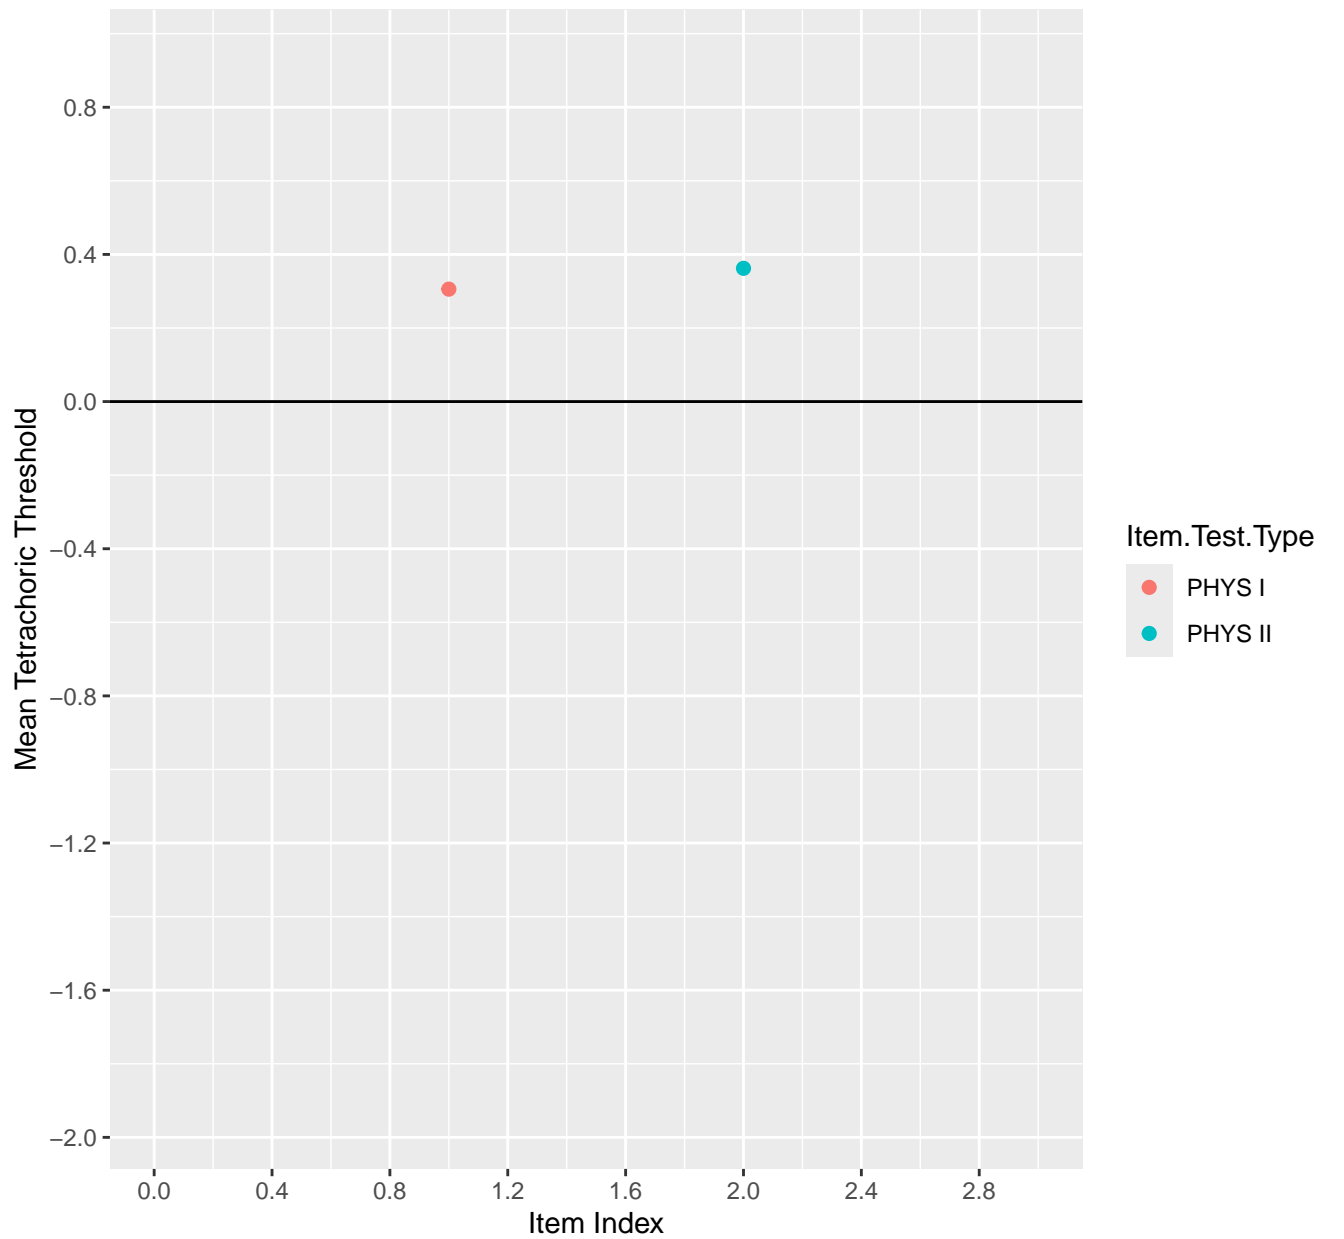

Mean Tetrachoric Threshold For KD1.1.V1

Mean Tetrachoric Threshold For KD1.1.V3

Mean Tetrachoric Threshold For KD1.2.V1

Mean Tetrachoric Threshold For KD1.3.V1

Mean Tetrachoric Threshold For KD1.3.V2

Mean Tetrachoric Threshold For KD1.4.V1

Mean Tetrachoric Threshold For KD1.16.V1

Mean Tetrachoric Threshold For KD1.17.V1

Mean Tetrachoric Threshold For KD1.17.V2EC

Mean Tetrachoric Threshold For KD1.17.V3AH

Mean Tetrachoric Threshold For KD1.18.V1

Mean Tetrachoric Threshold For KD1.18.V3

Mean Tetrachoric Threshold For KD1.19.V1

Mean Tetrachoric Threshold For KD1.19.V3

Mean Tetrachoric Threshold For KD1.20.V1

Mean Tetrachoric Threshold For KD1.20.V2EC