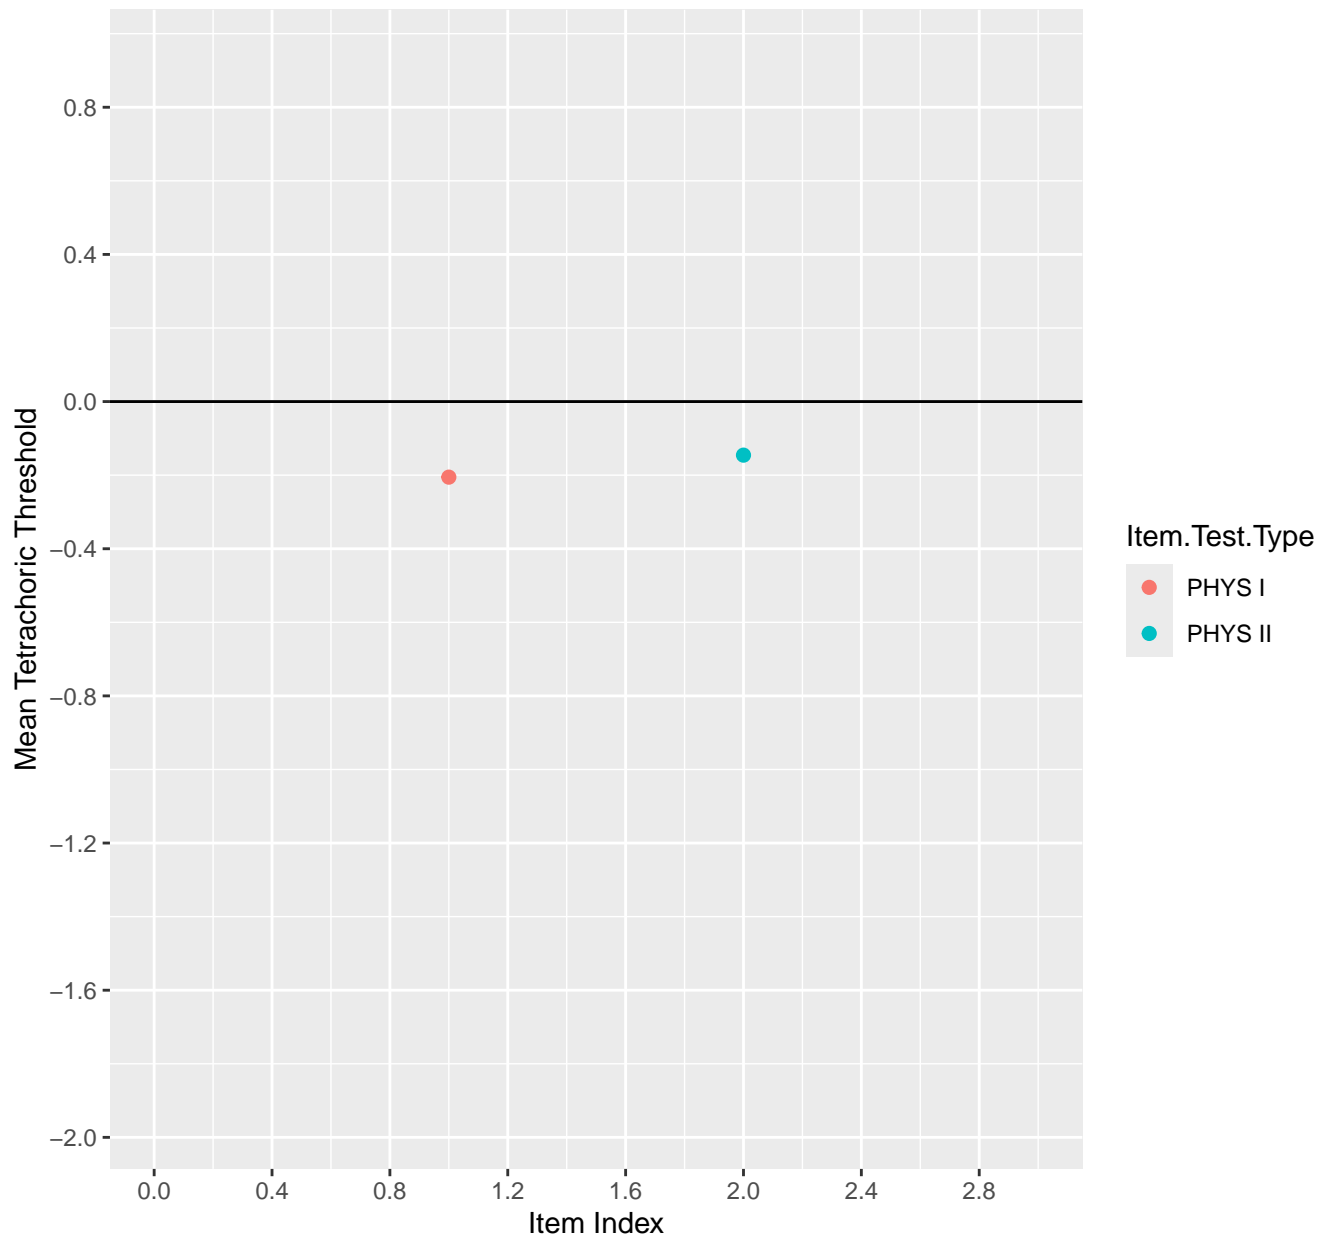

Mean Tetrachoric Threshold For KD1.1.V1

Mean Tetrachoric Threshold For KD1.1.V3

Mean Tetrachoric Threshold For KD1.2.V1

Mean Tetrachoric Threshold For KD1.3.V1

Mean Tetrachoric Threshold For KD1.3.V2

Mean Tetrachoric Threshold For KD1.4.V1

Mean Tetrachoric Threshold For KD1.5.V1

Mean Tetrachoric Threshold For KD1.5.V3

Mean Tetrachoric Threshold For KD1.6.V1

Mean Tetrachoric Threshold For KD1.6.V3

Mean Tetrachoric Threshold For KD1.6.V4EC

Mean Tetrachoric Threshold For KD1.7.V1

Mean Tetrachoric Threshold For KD1.8.V1

Mean Tetrachoric Threshold For KD1.8.V3

Mean Tetrachoric Threshold For KD1.9.V1

Mean Tetrachoric Threshold For KD1.10.V1

Mean Tetrachoric Threshold For KD1.10.V3

Mean Tetrachoric Threshold For KD1.10.V6EC

Mean Tetrachoric Threshold For KD1.11.V1

Mean Tetrachoric Threshold For KD1.11.V6EC

Mean Tetrachoric Threshold For KD1.12.V1

Mean Tetrachoric Threshold For KD1.13.V1

Mean Tetrachoric Threshold For KD1.13.V3