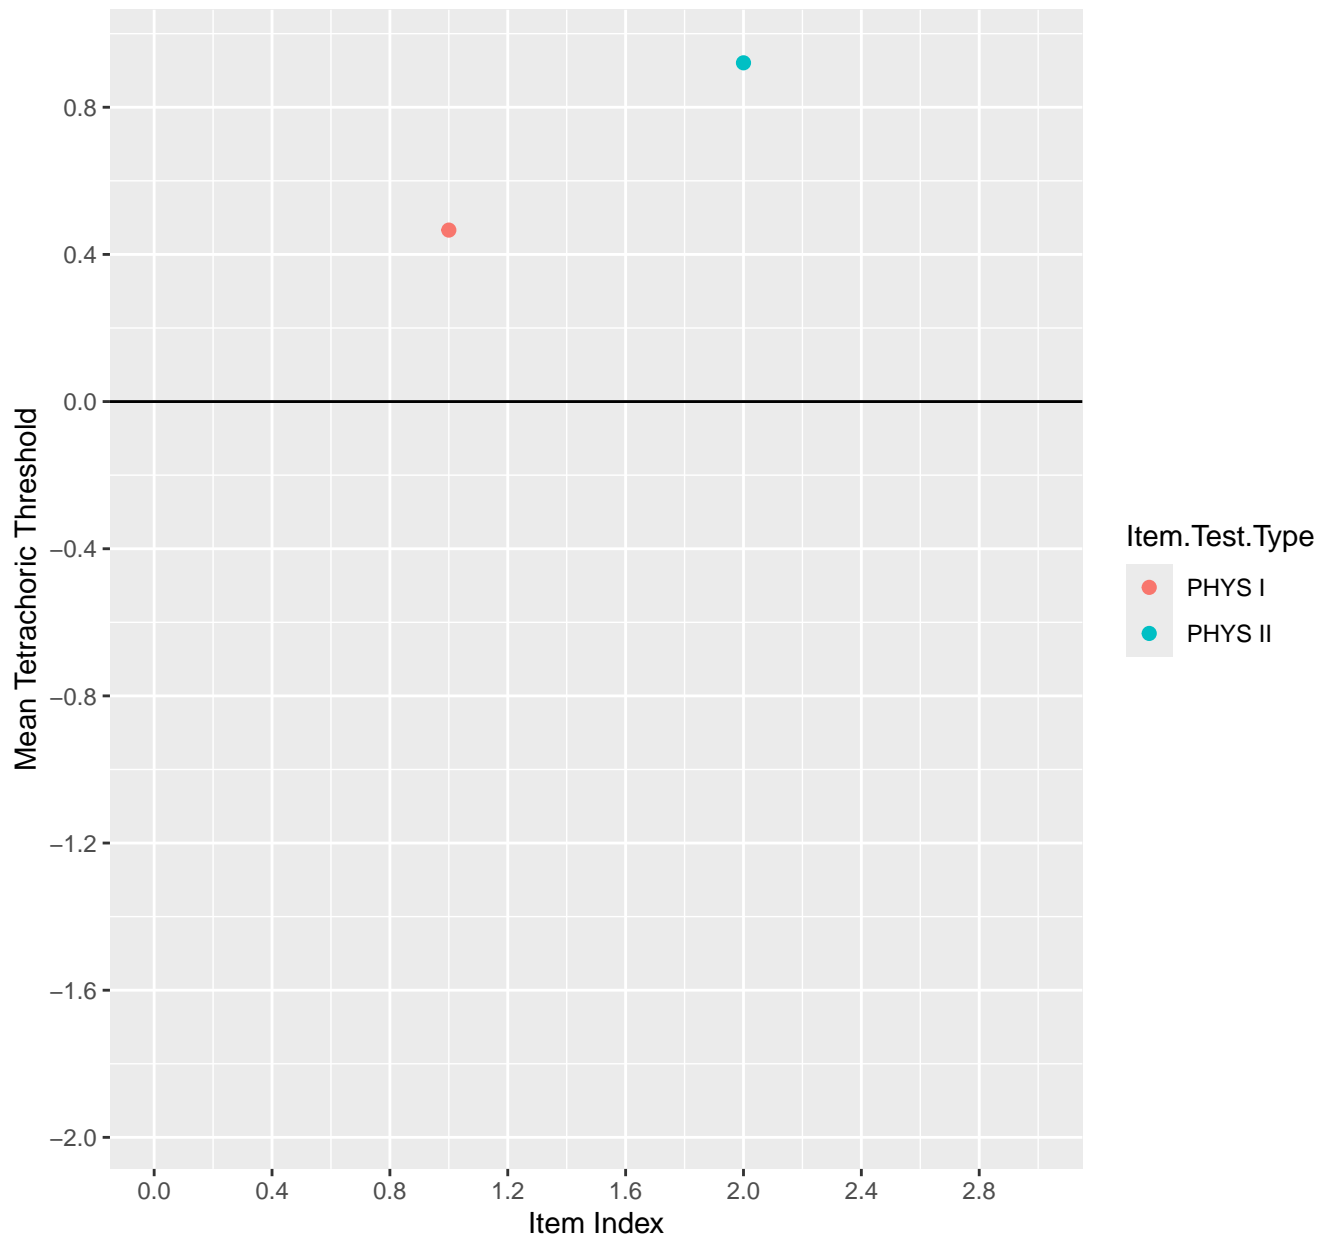

Mean Tetrachoric Threshold For KD1.28.V1

Mean Tetrachoric Threshold For KD1.28.V2AH

Mean Tetrachoric Threshold For KD1.31.V1

Mean Tetrachoric Threshold For KD1.32.V1

Mean Tetrachoric Threshold For KD1.32.V3AH