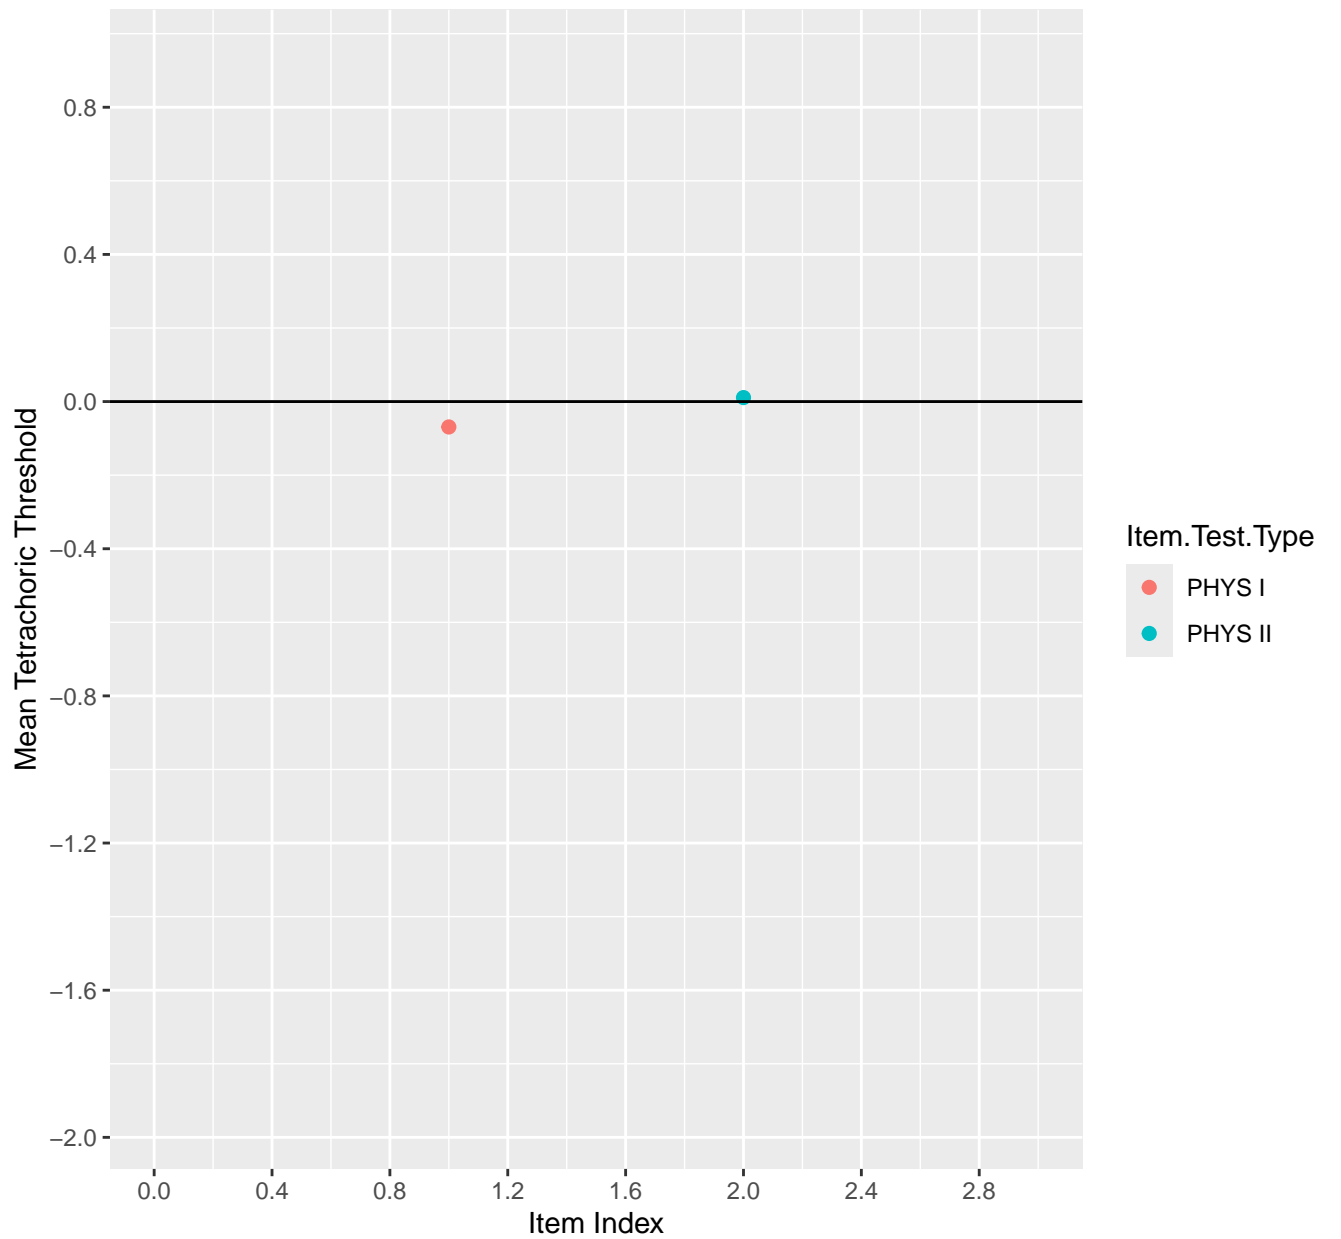

Mean Tetrachoric Threshold For KD1.25.V1