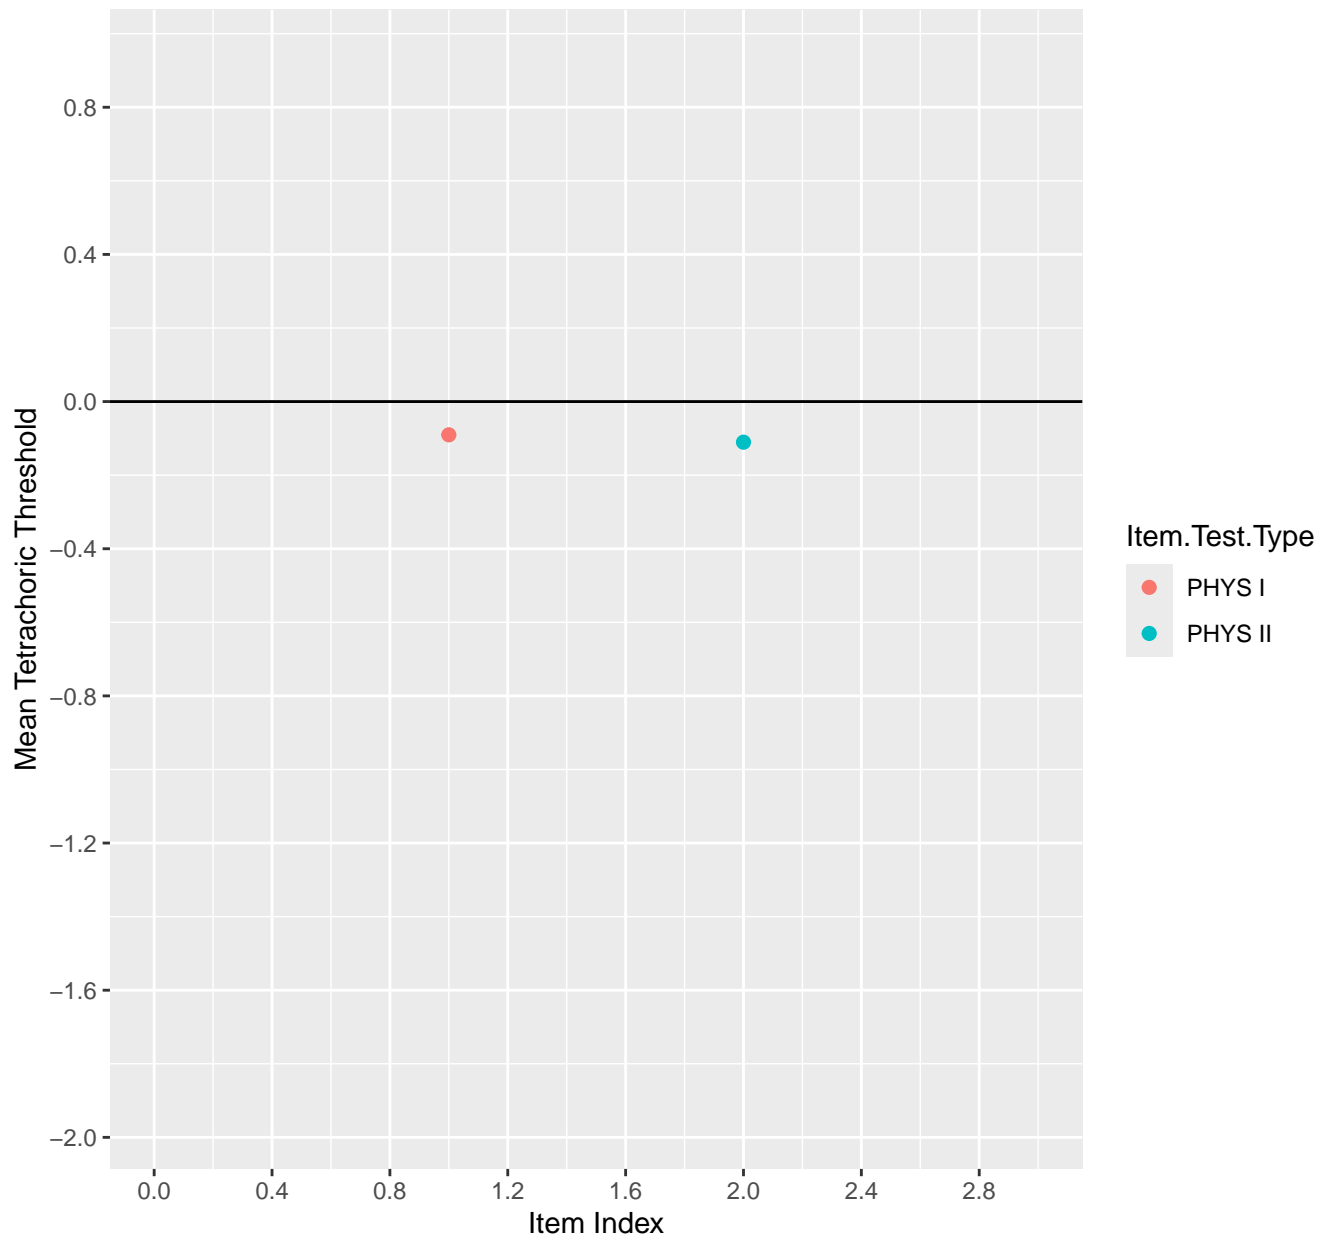

Mean Tetrachoric Threshold For KD1.35.V1