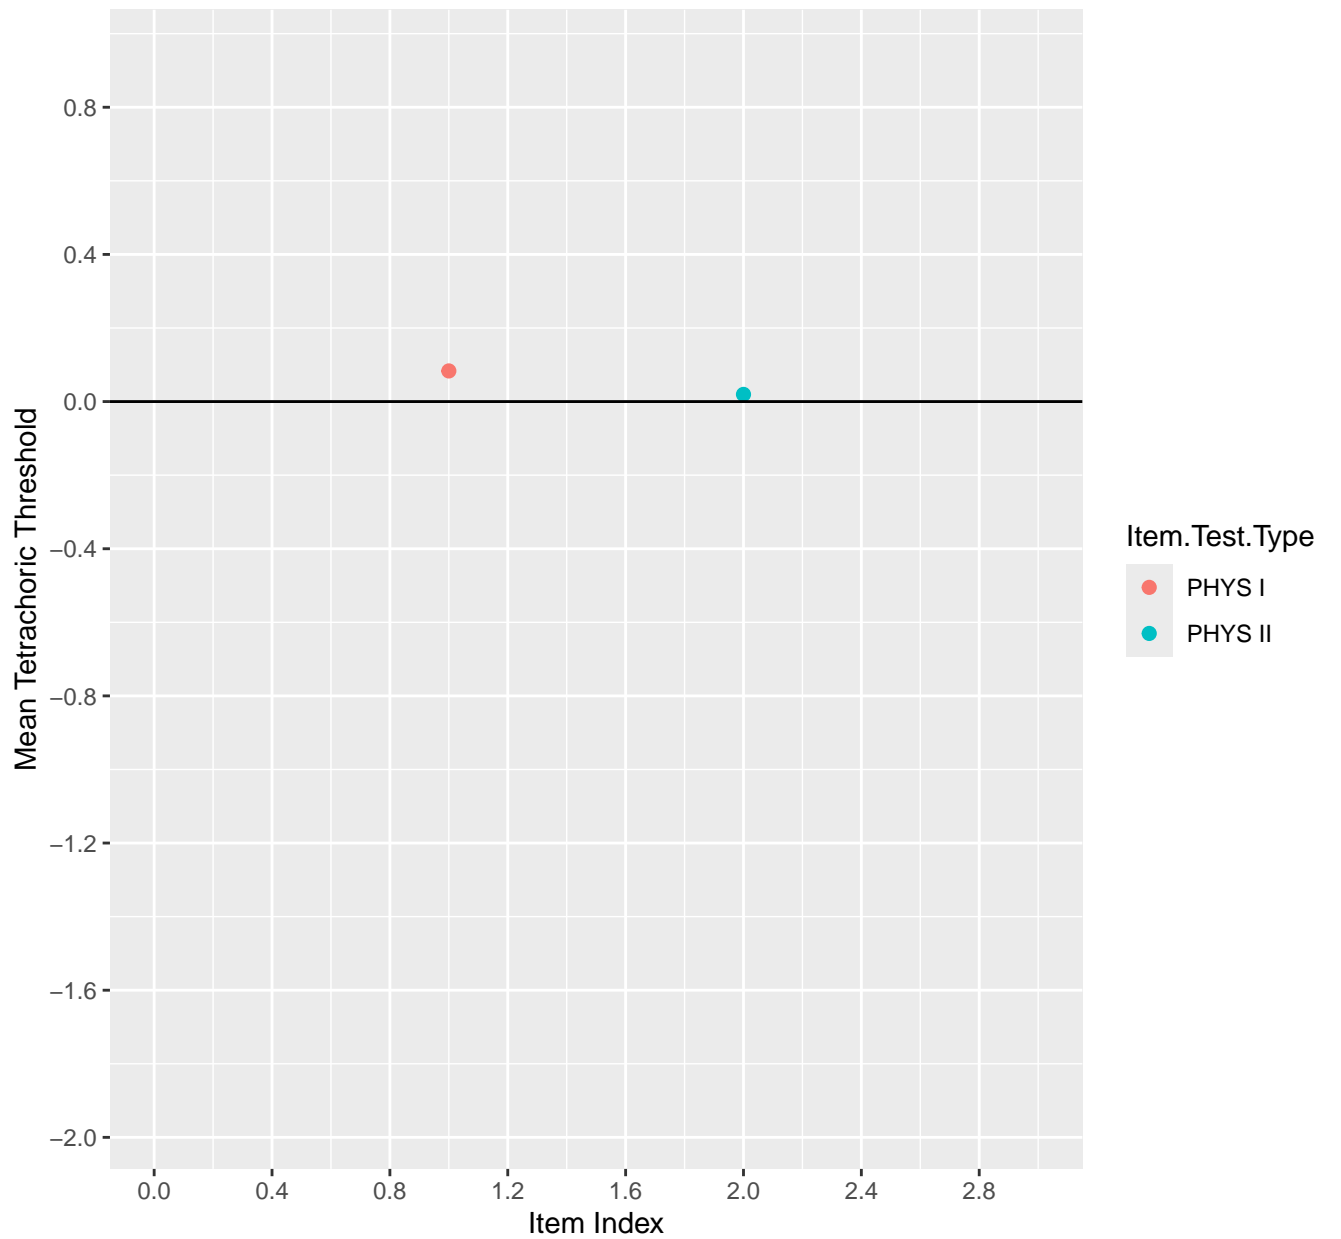

Mean Tetrachoric Threshold For KD1.1.V1

Mean Tetrachoric Threshold For KD1.1.V3

Mean Tetrachoric Threshold For KD1.2.V1

Mean Tetrachoric Threshold For KD1.3.V1

Mean Tetrachoric Threshold For KD1.3.V2

Mean Tetrachoric Threshold For KD1.4.V1

Mean Tetrachoric Threshold For KD1.8.V1

Mean Tetrachoric Threshold For KD1.8.V3

Mean Tetrachoric Threshold For KD1.9.V1

Mean Tetrachoric Threshold For KD1.10.V1

Mean Tetrachoric Threshold For KD1.10.V3

Mean Tetrachoric Threshold For KD1.10.V6EC

Mean Tetrachoric Threshold For KD1.18.V3

Mean Tetrachoric Threshold For KD1.19.V1

Mean Tetrachoric Threshold For KD1.19.V3

Mean Tetrachoric Threshold For KD1.20.V1

Mean Tetrachoric Threshold For KD1.20.V2EC

Mean Tetrachoric Threshold For KD1.21.V1

Mean Tetrachoric Threshold For KD1.21.V2

Mean Tetrachoric Threshold For KD1.22.V1

Mean Tetrachoric Threshold For KD1.22.V2EC

Mean Tetrachoric Threshold For KD1.23.V2