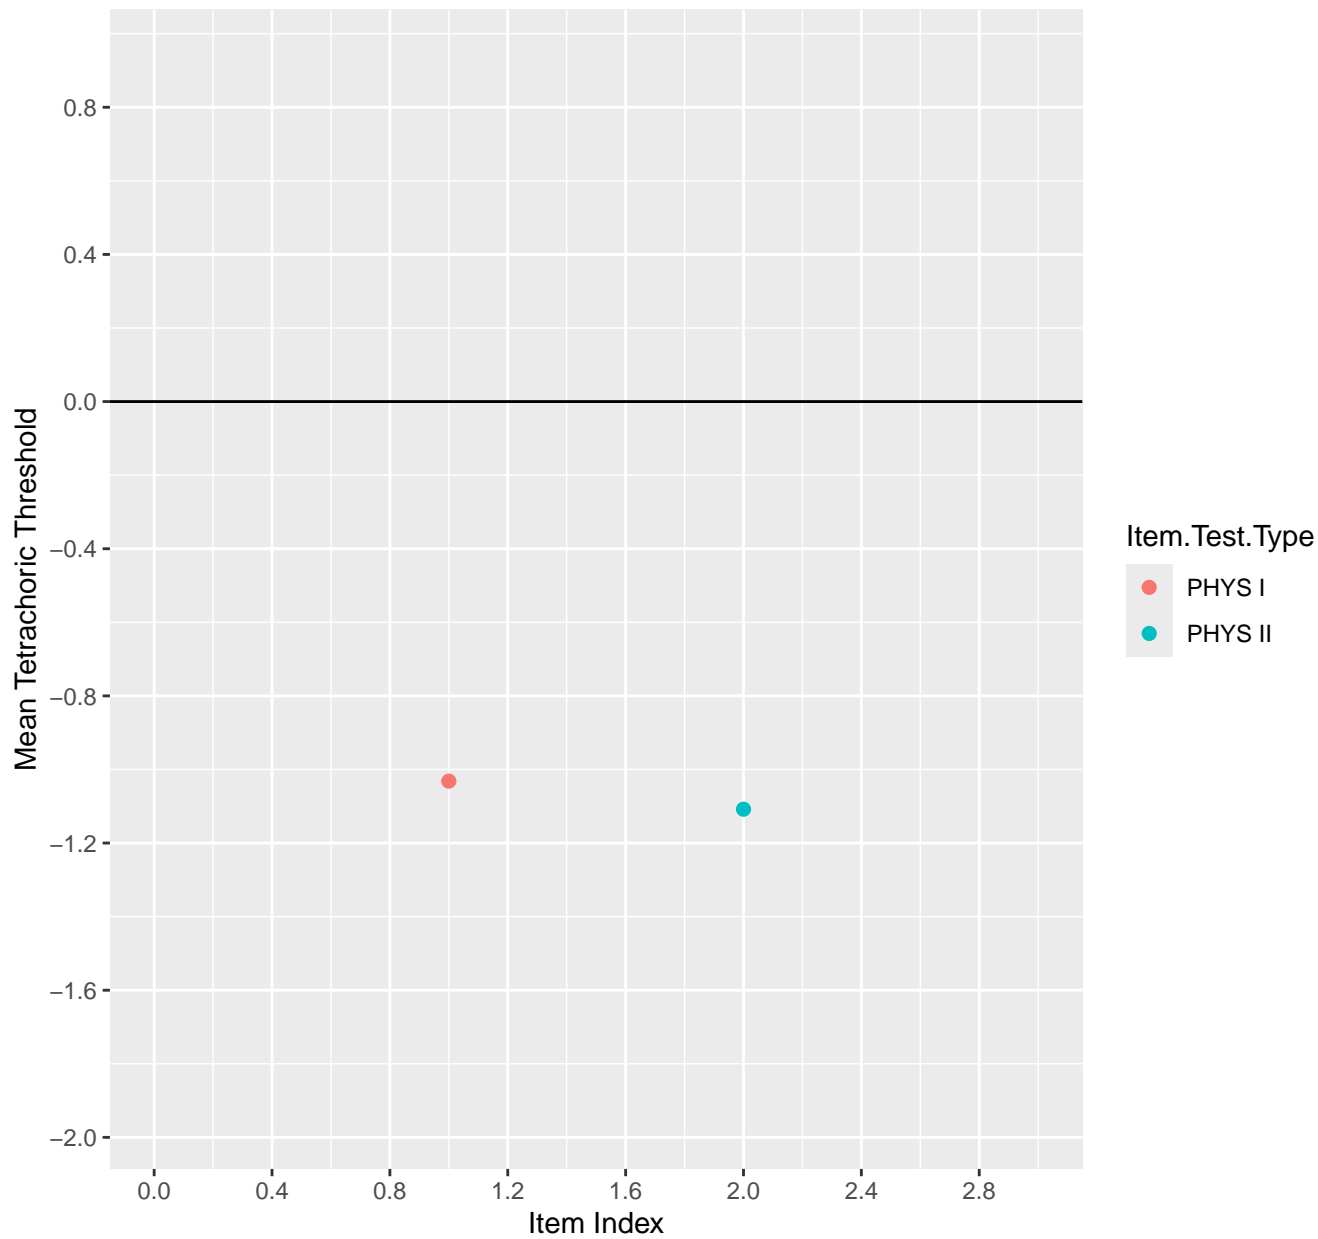

Mean Tetrachoric Threshold For KD1.46.V1

Mean Tetrachoric Threshold For KD1.47.V1

Mean Tetrachoric Threshold For KD1.48.V1

Mean Tetrachoric Threshold For KD1.49.V1

Mean Tetrachoric Threshold For KD1.50.V1