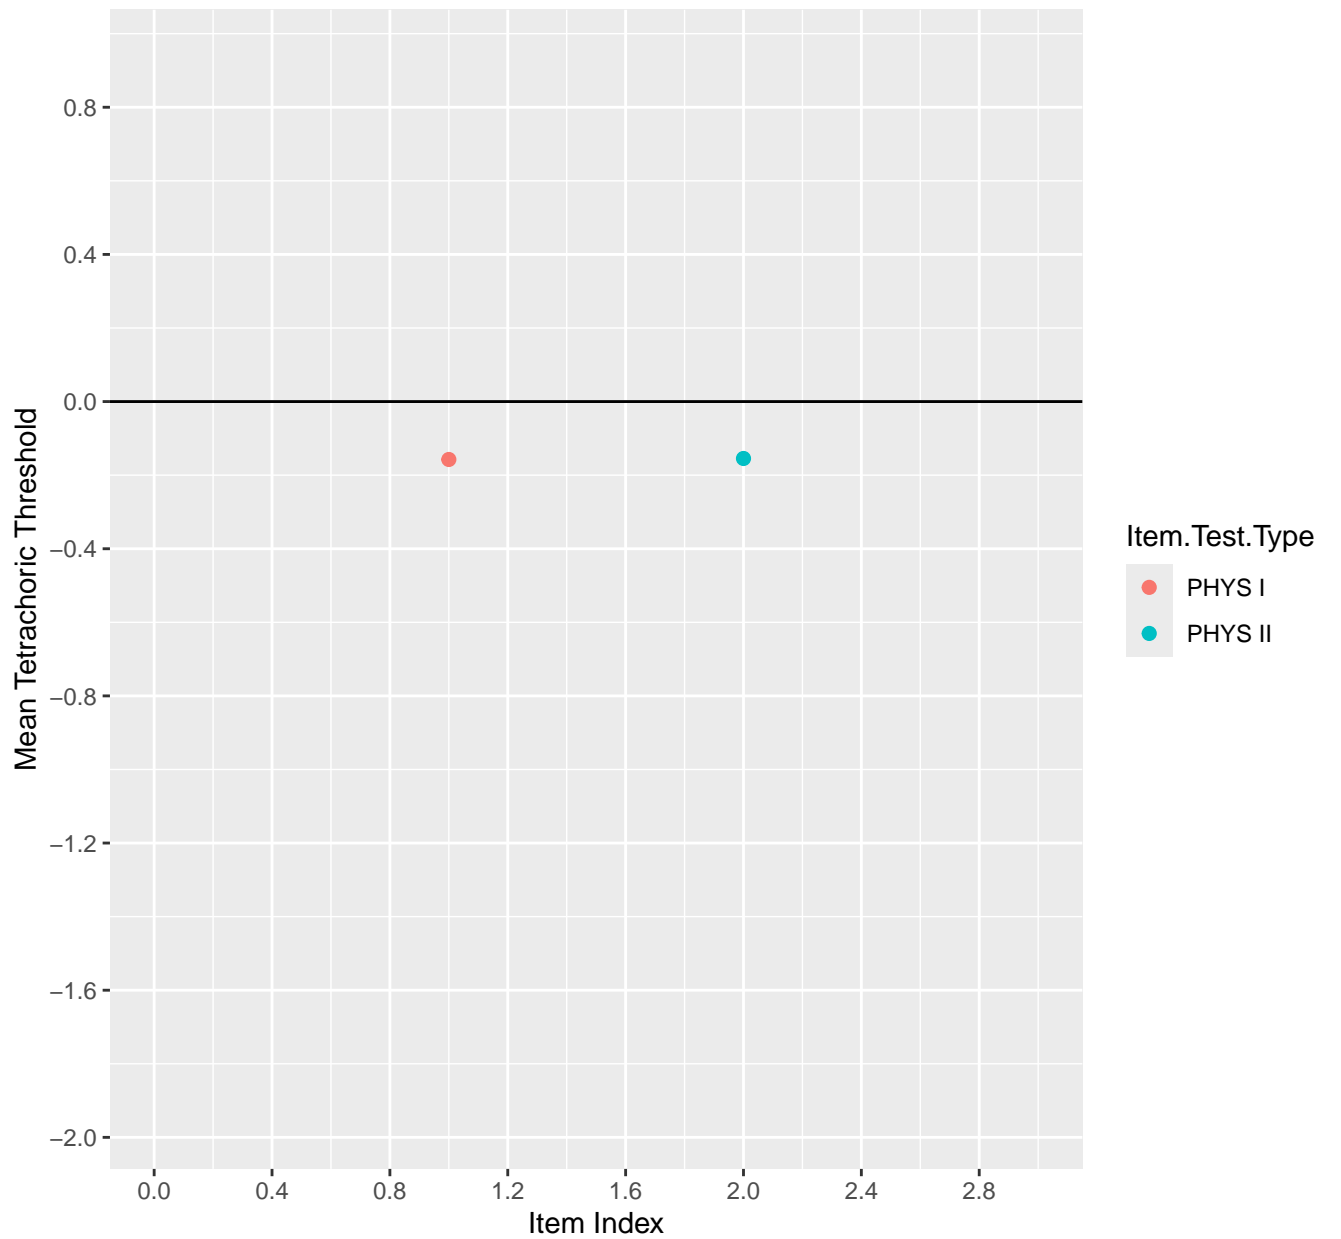

Mean Tetrachoric Threshold For KD1.1.V1

Mean Tetrachoric Threshold For KD1.1.V3

Mean Tetrachoric Threshold For KD1.2.V1

Mean Tetrachoric Threshold For KD1.3.V1

Mean Tetrachoric Threshold For KD1.3.V2

Mean Tetrachoric Threshold For KD1.4.V1

Mean Tetrachoric Threshold For KD1.13.V4EC

Mean Tetrachoric Threshold For KD1.14.V1

Mean Tetrachoric Threshold For KD1.14.V3

Mean Tetrachoric Threshold For KD1.15.V1

Mean Tetrachoric Threshold For KD1.15.V2EC

Mean Tetrachoric Threshold For KD1.16.V1

Mean Tetrachoric Threshold For KD1.17.V1

Mean Tetrachoric Threshold For KD1.17.V2EC

Mean Tetrachoric Threshold For KD1.17.V3AH

Mean Tetrachoric Threshold For KD1.18.V1

Mean Tetrachoric Threshold For KD1.18.V3

Mean Tetrachoric Threshold For KD1.19.V1

Mean Tetrachoric Threshold For KD1.19.V3

Mean Tetrachoric Threshold For KD1.20.V1

Mean Tetrachoric Threshold For KD1.20.V2EC