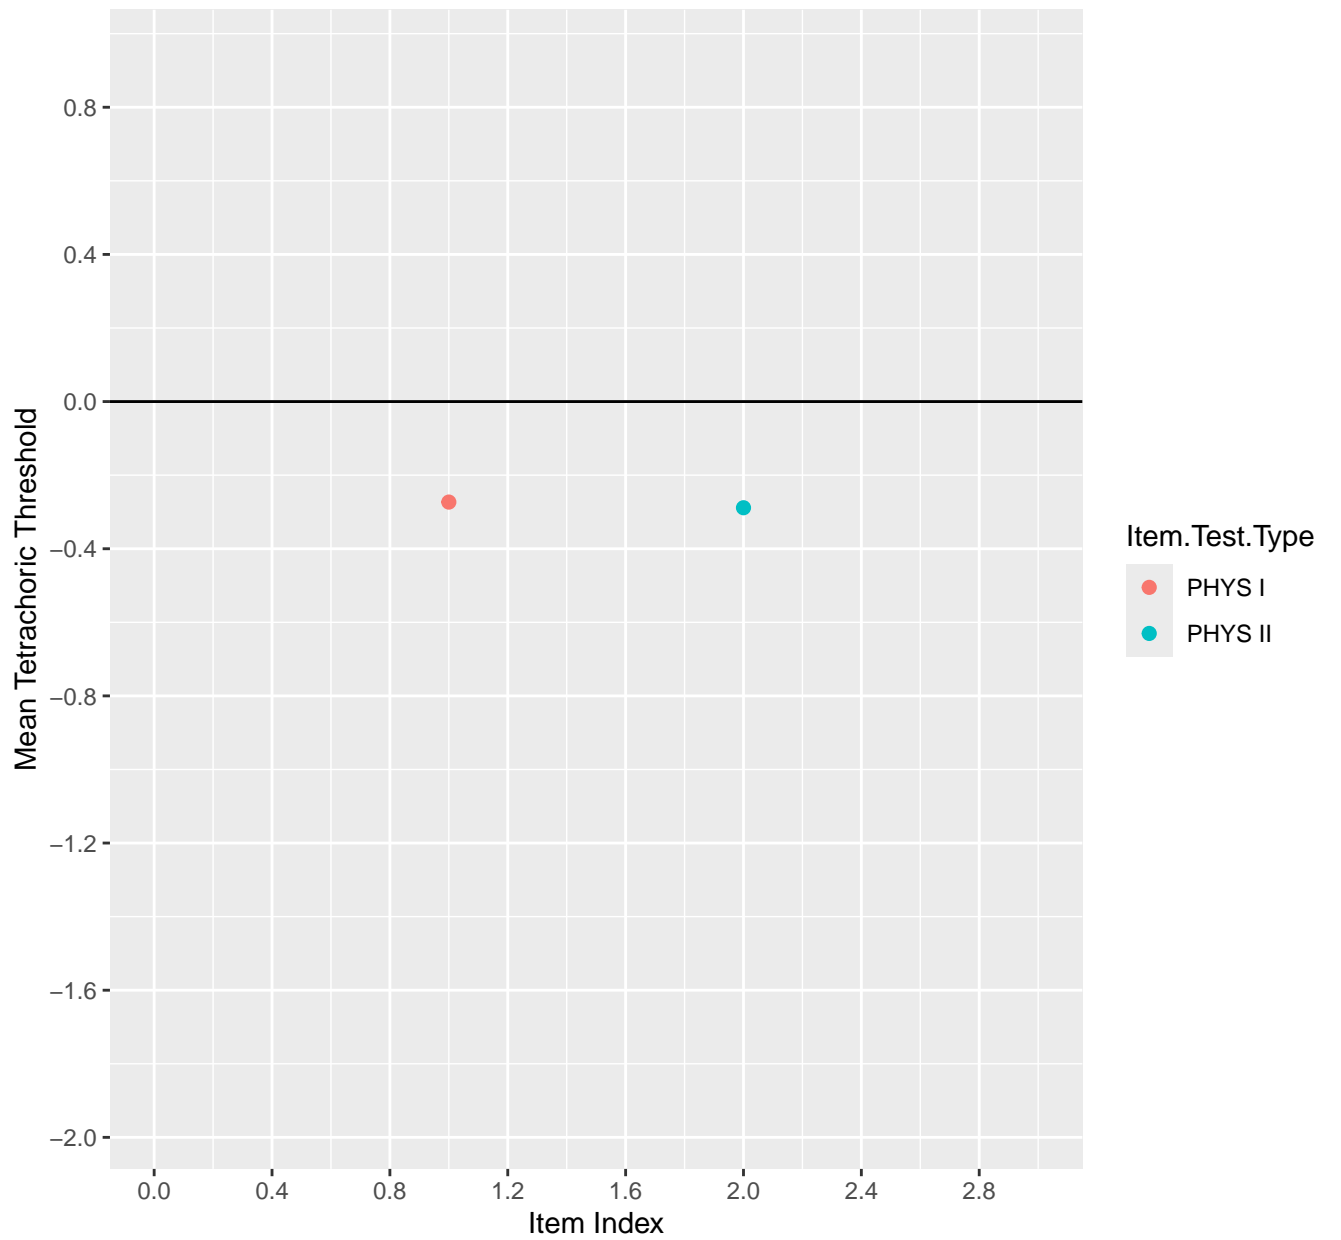

Mean Tetrachoric Threshold For KD1.42.V6EC

Mean Tetrachoric Threshold For KD1.43.V1

Mean Tetrachoric Threshold For KD1.43.V6EC

Mean Tetrachoric Threshold For KD1.44.V1

Mean Tetrachoric Threshold For KD1.44.V6EC

Mean Tetrachoric Threshold For KD1.46.V1

Mean Tetrachoric Threshold For KD1.47.V1

Mean Tetrachoric Threshold For KD1.48.V1

Mean Tetrachoric Threshold For KD1.49.V1

Mean Tetrachoric Threshold For KD1.50.V1