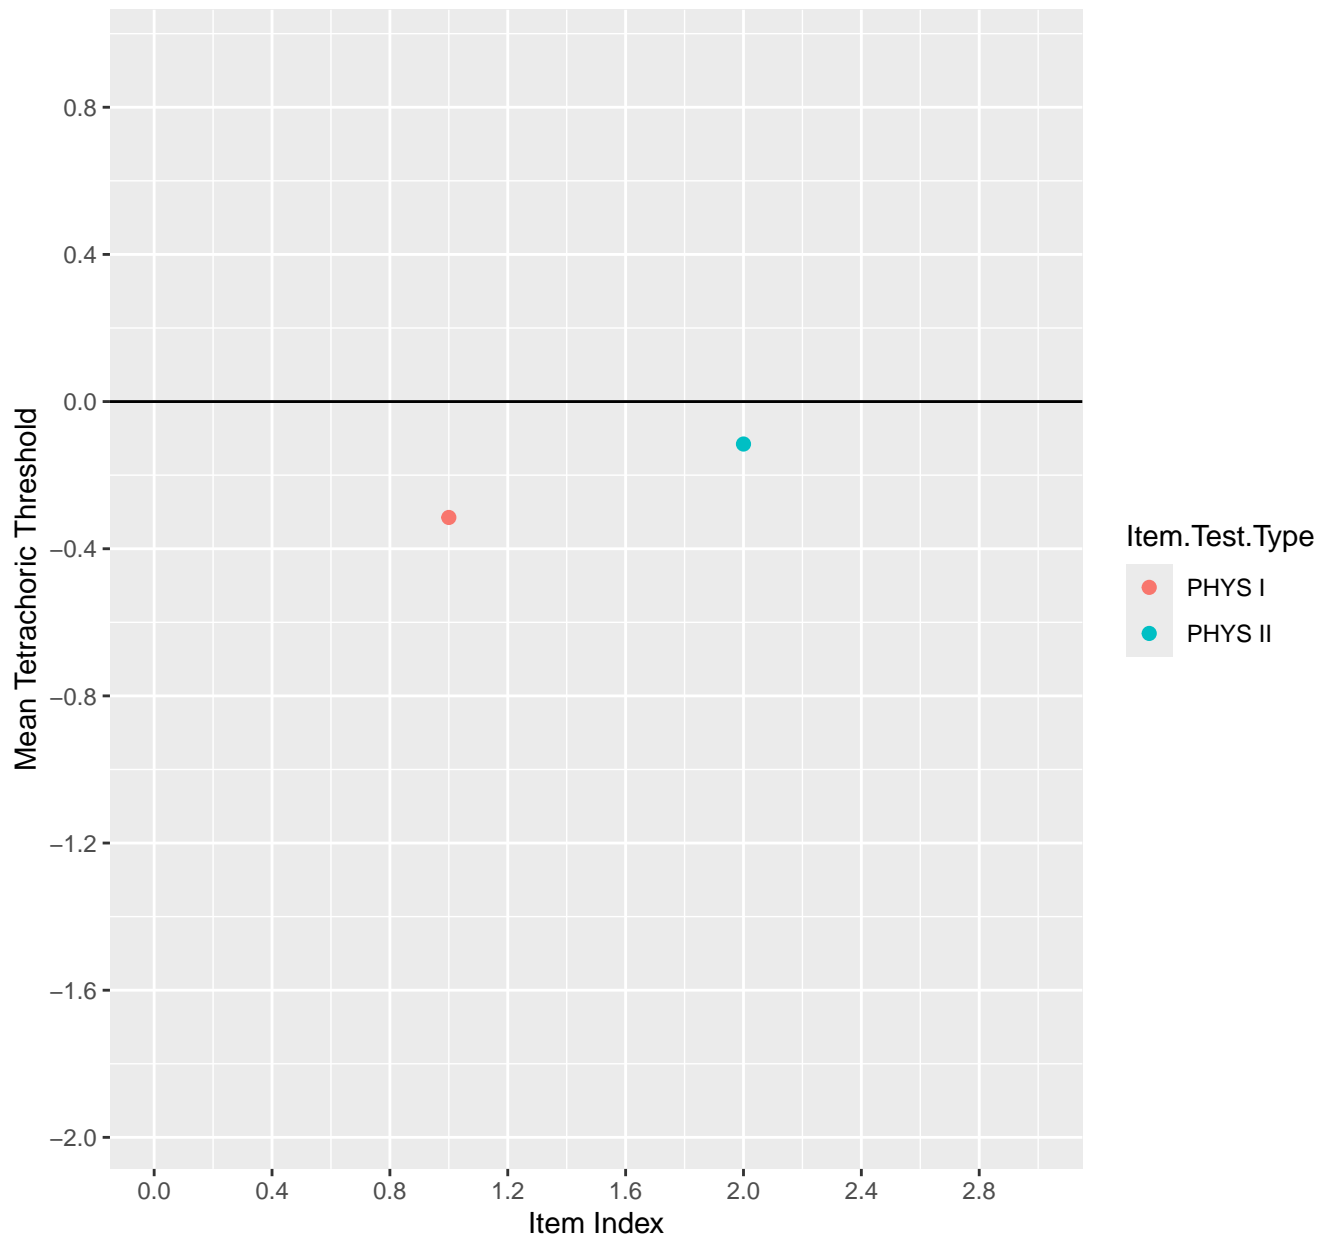

Mean Tetrachoric Threshold For KD1.13.V4EC