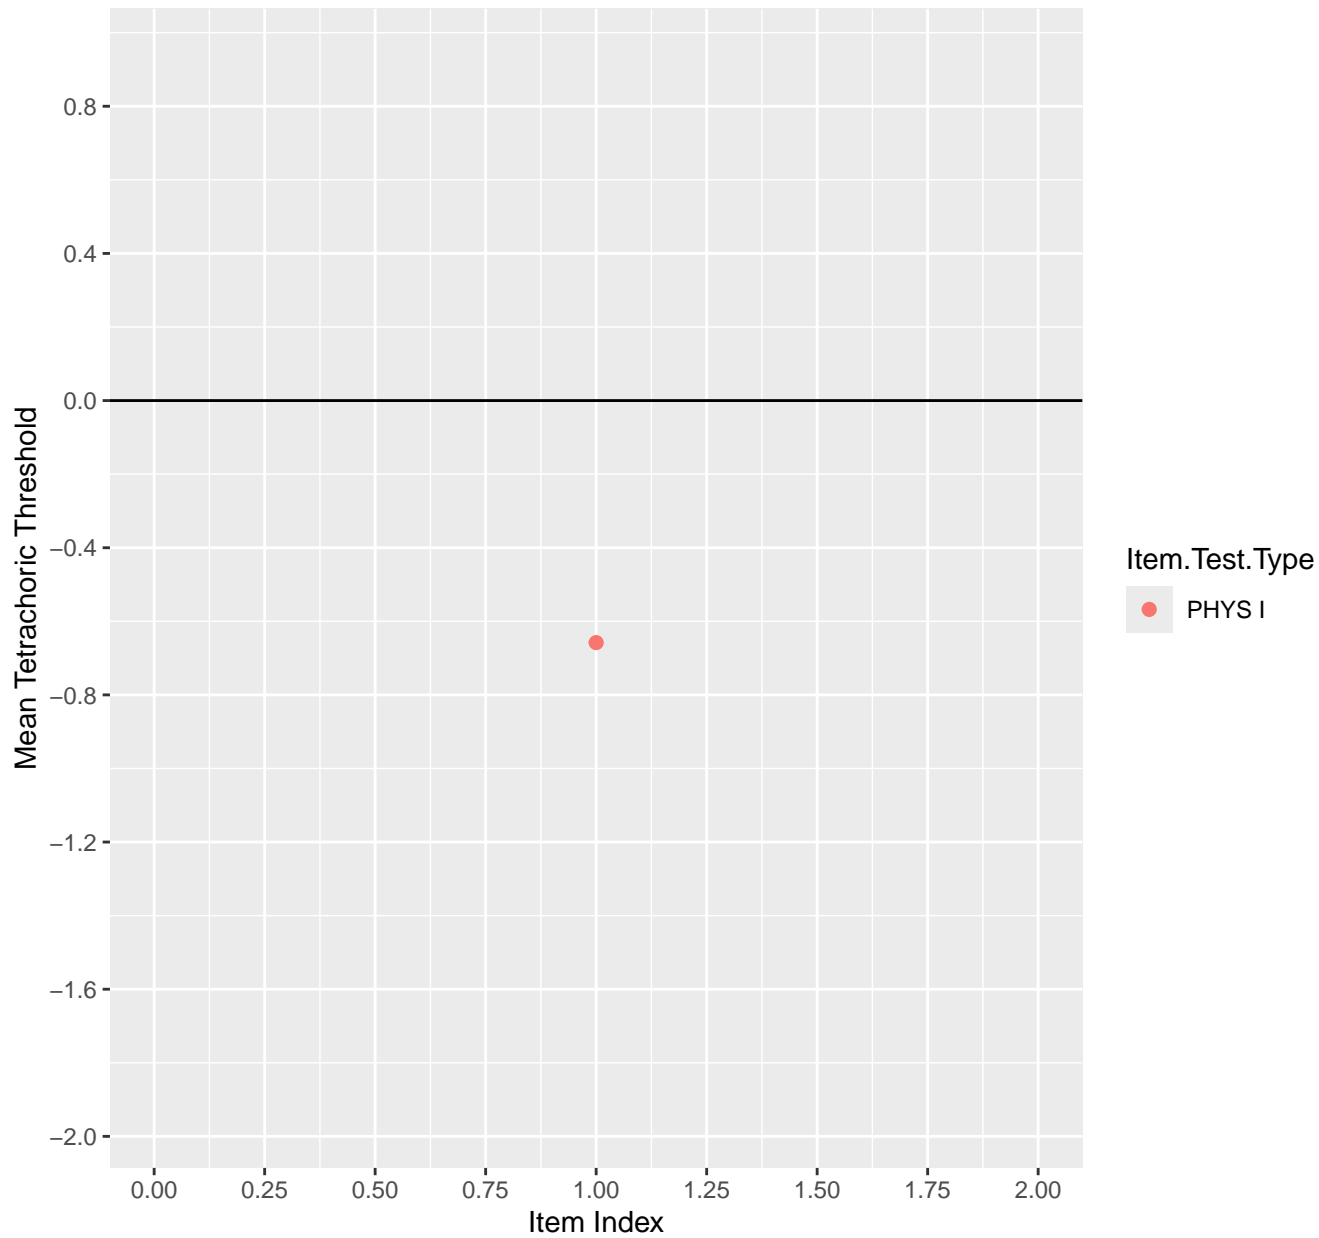

Mean Tetrachoric Threshold For KD1.1.V1

Mean Tetrachoric Threshold For KD1.1.V3

Mean Tetrachoric Threshold For KD1.2.V1

Mean Tetrachoric Threshold For KD1.3.V1

Mean Tetrachoric Threshold For KD1.3.V2

Mean Tetrachoric Threshold For KD1.4.V1

Mean Tetrachoric Threshold For KD1.5.V1

Mean Tetrachoric Threshold For KD1.5.V3

Mean Tetrachoric Threshold For KD1.6.V1

Mean Tetrachoric Threshold For KD1.6.V3

Mean Tetrachoric Threshold For KD1.6.V4EC

Mean Tetrachoric Threshold For KD1.7.V1

Mean Tetrachoric Threshold For KD1.8.V1

Mean Tetrachoric Threshold For KD1.8.V3

Mean Tetrachoric Threshold For KD1.9.V1

Mean Tetrachoric Threshold For KD1.10.V1

Mean Tetrachoric Threshold For KD1.10.V3

Mean Tetrachoric Threshold For KD1.10.V6EC

Mean Tetrachoric Threshold For KD1.11.V1

Mean Tetrachoric Threshold For KD1.11.V6EC

Mean Tetrachoric Threshold For KD1.12.V1

Mean Tetrachoric Threshold For KD1.13.V1

Mean Tetrachoric Threshold For KD1.13.V3