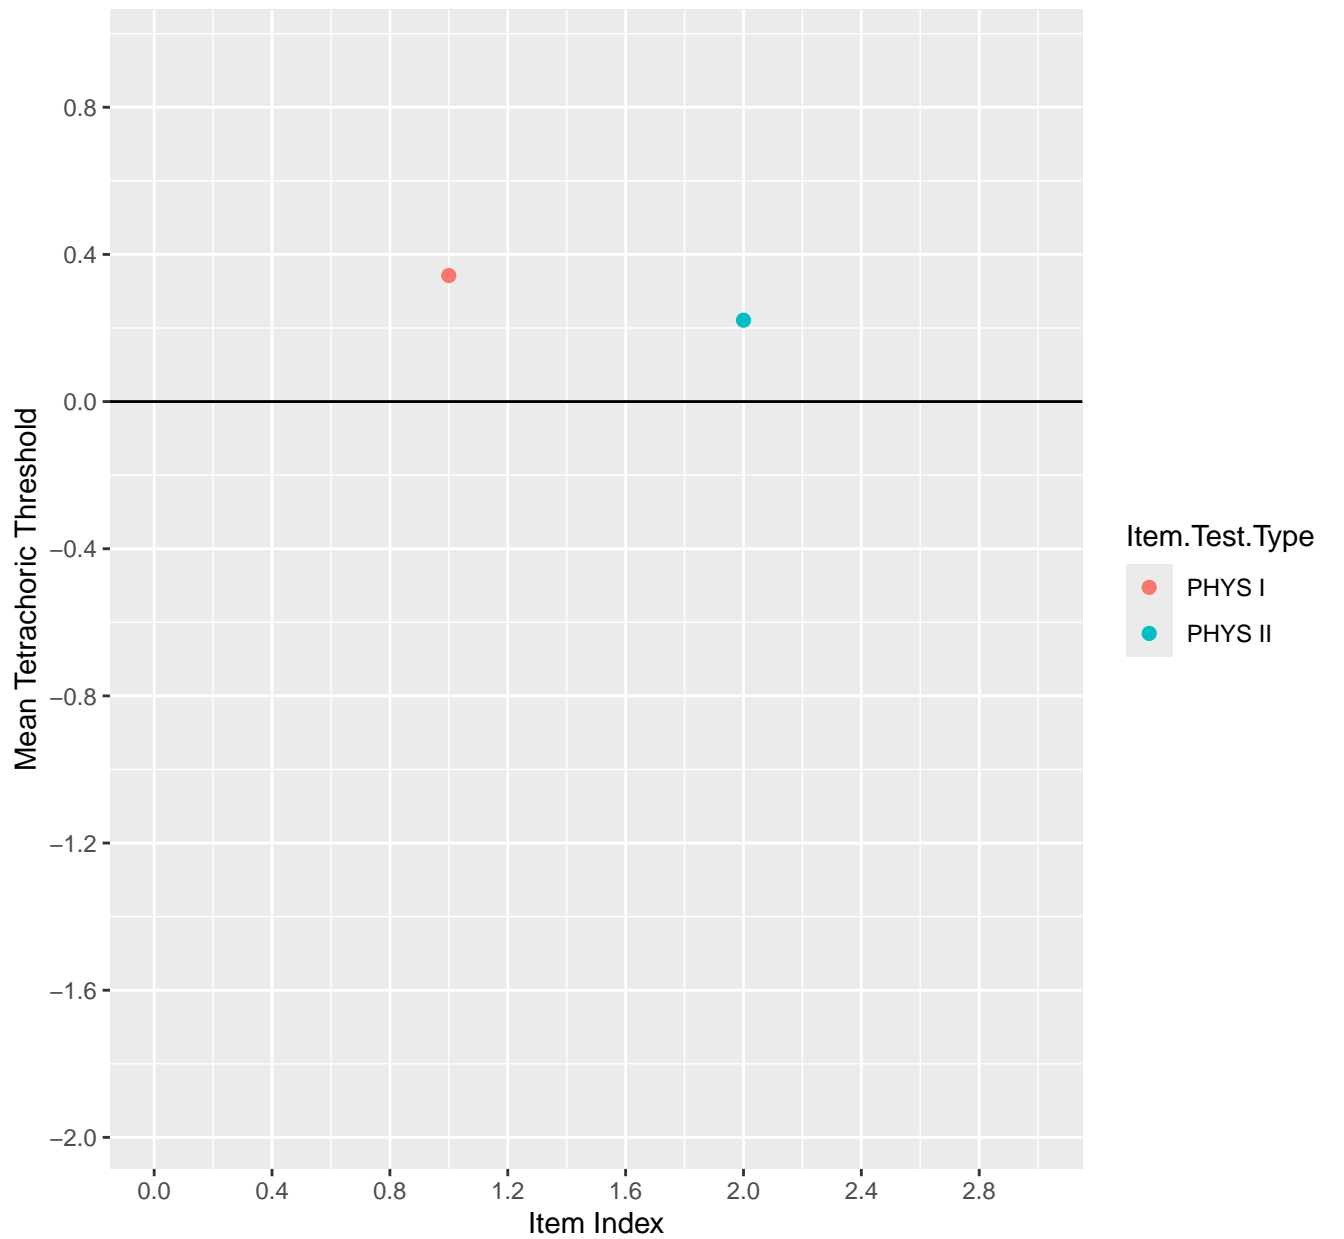

Mean Tetrachoric Threshold For KD1.38.V3AH

Mean Tetrachoric Threshold For KD1.38.V6EC

Mean Tetrachoric Threshold For KD1.39.V3AH

Mean Tetrachoric Threshold For KD1.40.V3AH

Mean Tetrachoric Threshold For KD1.41.V1