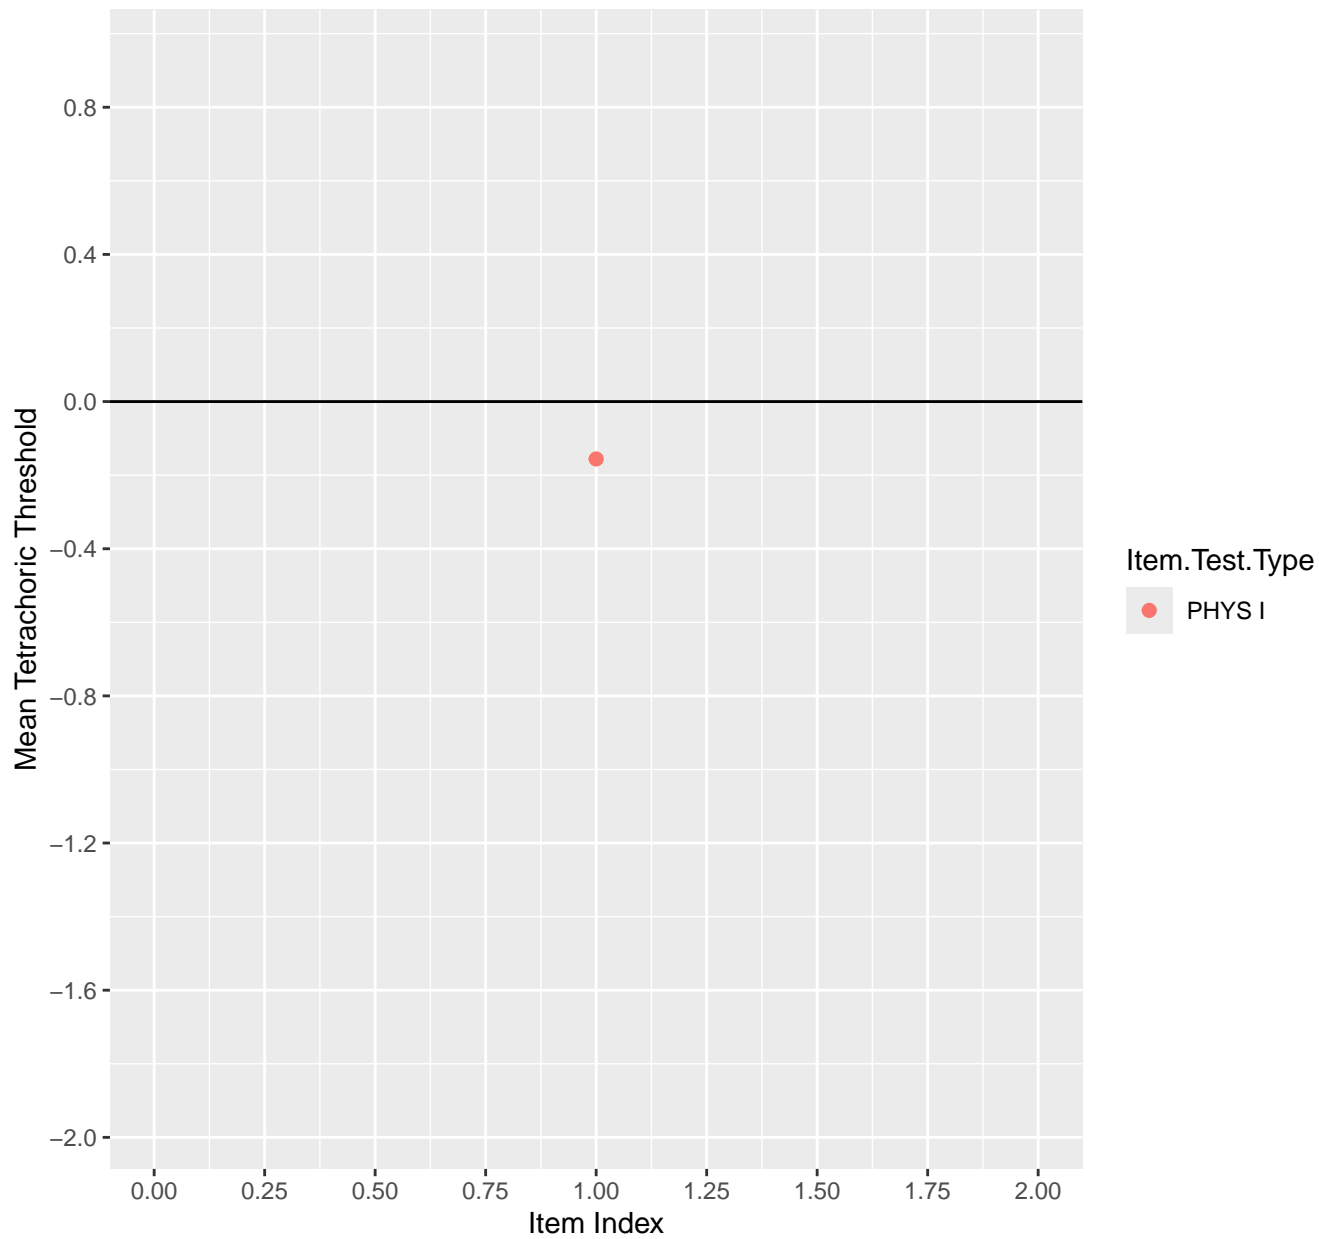

Mean Tetrachoric Threshold For KD1.46.V1

Mean Tetrachoric Threshold For KD1.47.V1

Mean Tetrachoric Threshold For KD1.48.V1

Mean Tetrachoric Threshold For KD1.49.V1

Mean Tetrachoric Threshold For KD1.50.V1