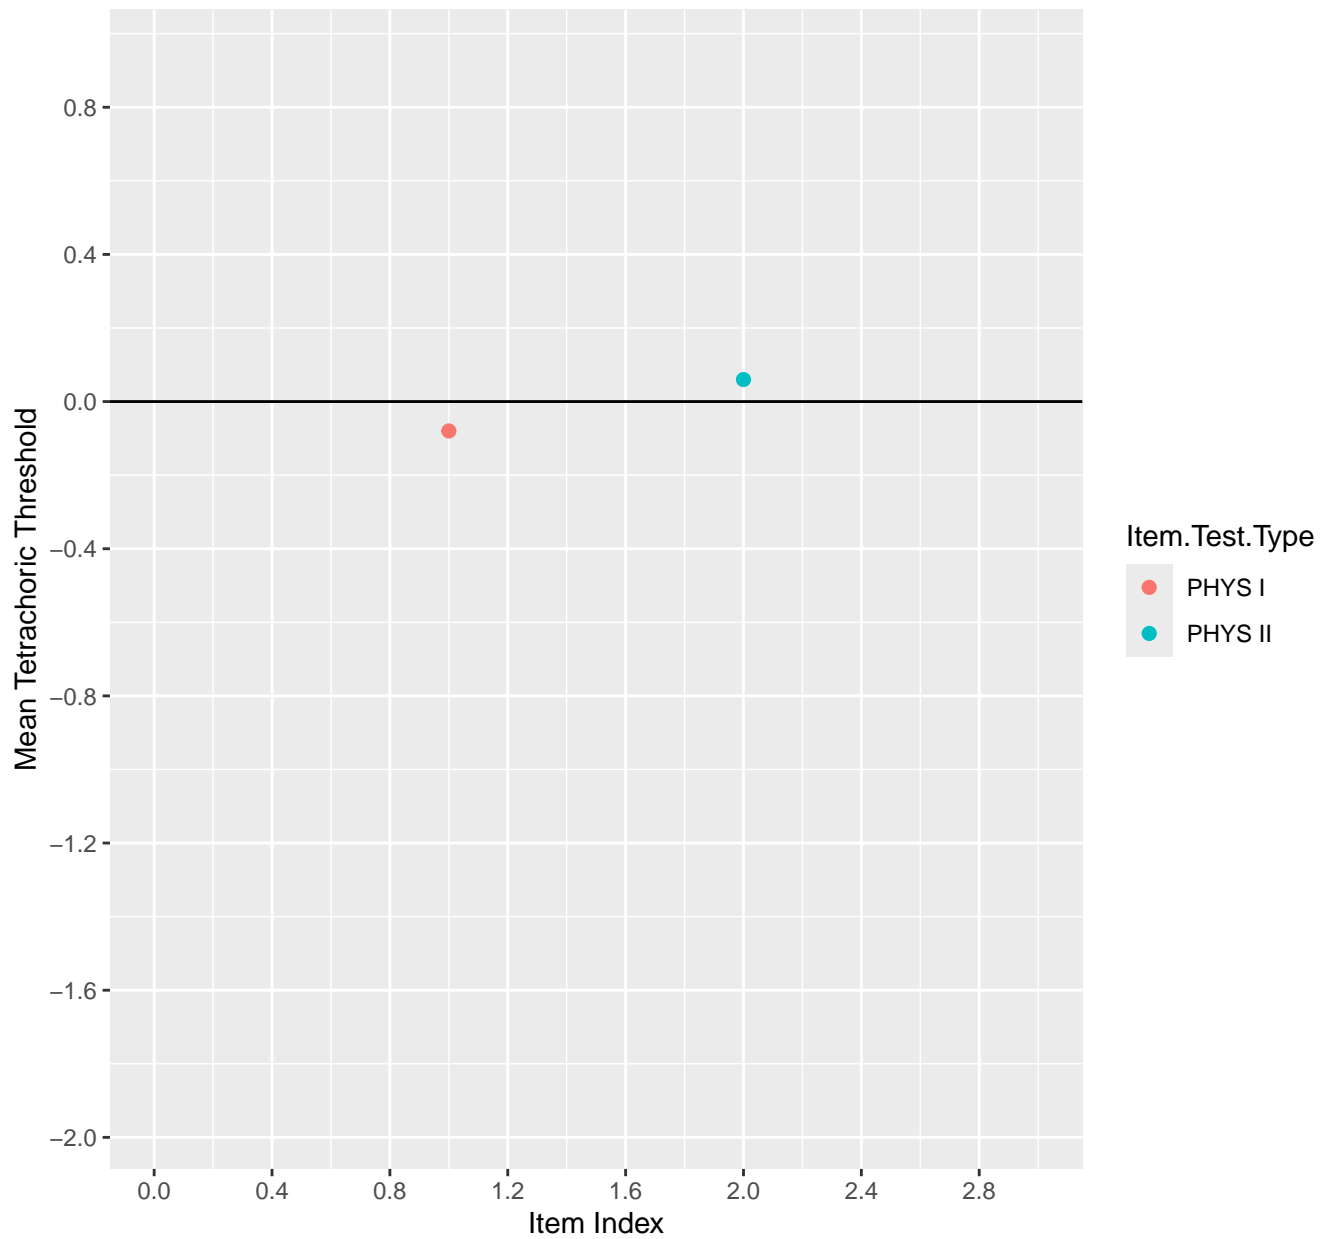

Mean Tetrachoric Threshold For KD1.1.V1

Mean Tetrachoric Threshold For KD1.1.V3

Mean Tetrachoric Threshold For KD1.2.V1

Mean Tetrachoric Threshold For KD1.3.V1

Mean Tetrachoric Threshold For KD1.3.V2

Mean Tetrachoric Threshold For KD1.4.V1

Mean Tetrachoric Threshold For KD1.8.V1

Mean Tetrachoric Threshold For KD1.8.V3

Mean Tetrachoric Threshold For KD1.9.V1

Mean Tetrachoric Threshold For KD1.10.V1

Mean Tetrachoric Threshold For KD1.10.V3

Mean Tetrachoric Threshold For KD1.10.V6EC

Mean Tetrachoric Threshold For KD1.18.V3

Mean Tetrachoric Threshold For KD1.19.V1

Mean Tetrachoric Threshold For KD1.19.V3

Mean Tetrachoric Threshold For KD1.20.V1

Mean Tetrachoric Threshold For KD1.20.V2EC

Mean Tetrachoric Threshold For KD1.21.V1

Mean Tetrachoric Threshold For KD1.21.V2

Mean Tetrachoric Threshold For KD1.22.V1

Mean Tetrachoric Threshold For KD1.22.V2EC

Mean Tetrachoric Threshold For KD1.23.V2