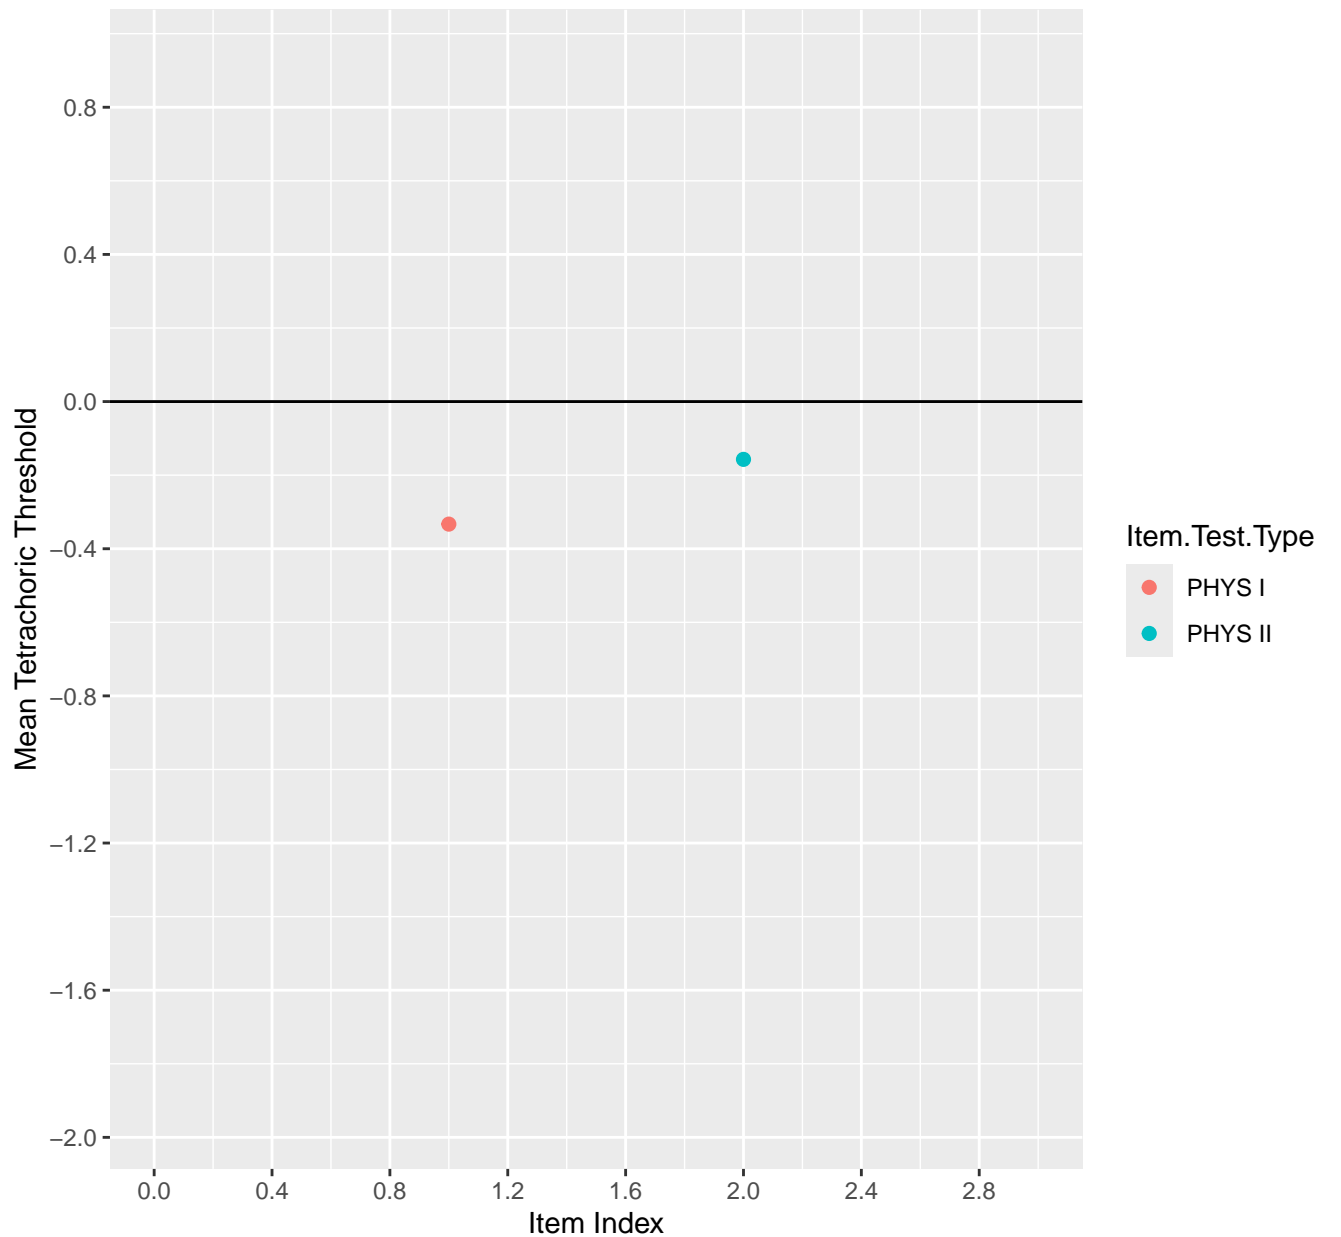

Mean Tetrachoric Threshold For KD1.1.V1

Mean Tetrachoric Threshold For KD1.1.V3

Mean Tetrachoric Threshold For KD1.2.V1

Mean Tetrachoric Threshold For KD1.3.V1

Mean Tetrachoric Threshold For KD1.3.V2

Mean Tetrachoric Threshold For KD1.4.V1

Mean Tetrachoric Threshold For KD1.16.V1

Mean Tetrachoric Threshold For KD1.17.V1

Mean Tetrachoric Threshold For KD1.17.V2EC

Mean Tetrachoric Threshold For KD1.17.V3AH

Mean Tetrachoric Threshold For KD1.18.V1

Mean Tetrachoric Threshold For KD1.18.V3

Mean Tetrachoric Threshold For KD1.19.V1

Mean Tetrachoric Threshold For KD1.19.V3

Mean Tetrachoric Threshold For KD1.20.V1

Mean Tetrachoric Threshold For KD1.20.V2EC

Mean Tetrachoric Threshold For KD1.21.V1

Mean Tetrachoric Threshold For KD1.21.V2

Mean Tetrachoric Threshold For KD1.22.V1

Mean Tetrachoric Threshold For KD1.22.V2EC

Mean Tetrachoric Threshold For KD1.23.V2