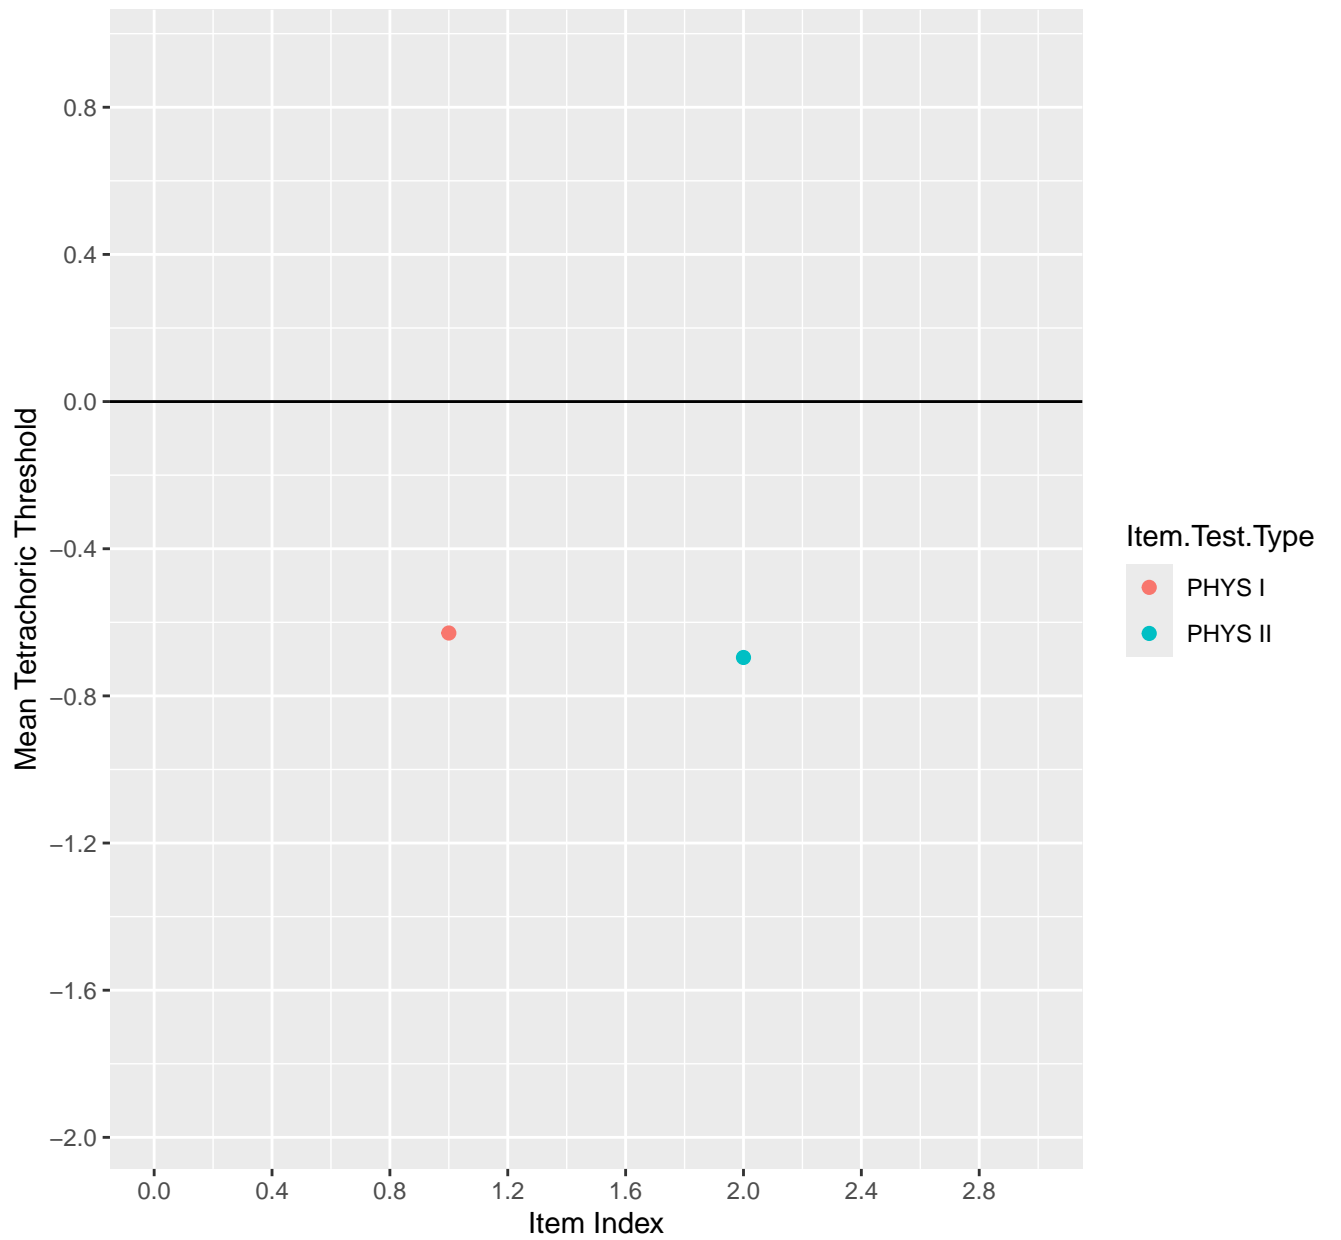

Mean Tetrachoric Threshold For KD1.24.V1

Mean Tetrachoric Threshold For KD1.25.V1

Mean Tetrachoric Threshold For KD1.26.V1

Mean Tetrachoric Threshold For KD1.27.V1

Mean Tetrachoric Threshold For KD1.27.V2