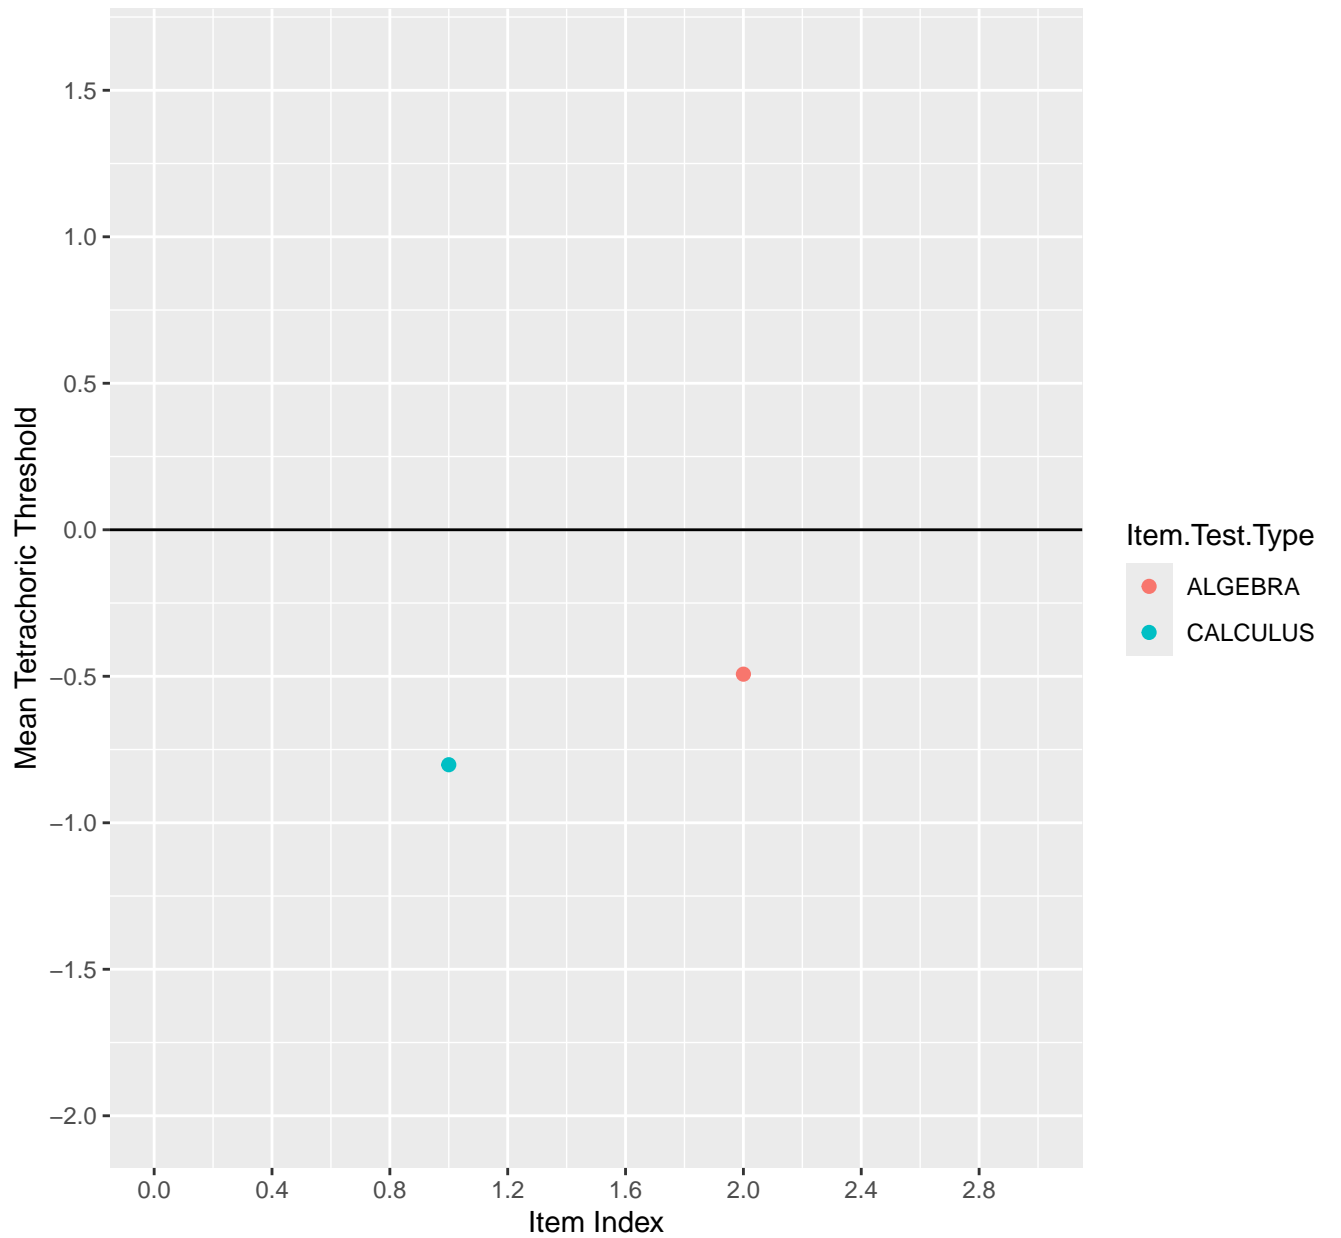

Mean Tetrachoric Threshold For KD1.1.V1

Mean Tetrachoric Threshold For KD1.1.V3

Mean Tetrachoric Threshold For KD1.2.V1

Mean Tetrachoric Threshold For KD1.3.V1

Mean Tetrachoric Threshold For KD1.3.V2

Mean Tetrachoric Threshold For KD1.4.V1

Mean Tetrachoric Threshold For KD1.5.V1

Mean Tetrachoric Threshold For KD1.5.V3

Mean Tetrachoric Threshold For KD1.6.V1

Mean Tetrachoric Threshold For KD1.6.V3

Mean Tetrachoric Threshold For KD1.6.V4EC

Mean Tetrachoric Threshold For KD1.7.V1

Mean Tetrachoric Threshold For KD1.8.V1

Mean Tetrachoric Threshold For KD1.8.V3

Mean Tetrachoric Threshold For KD1.9.V1

Mean Tetrachoric Threshold For KD1.10.V1

Mean Tetrachoric Threshold For KD1.10.V3

Mean Tetrachoric Threshold For KD1.10.V6EC

Mean Tetrachoric Threshold For KD1.11.V1

Mean Tetrachoric Threshold For KD1.11.V6EC

Mean Tetrachoric Threshold For KD1.12.V1

Mean Tetrachoric Threshold For KD1.13.V1

Mean Tetrachoric Threshold For KD1.13.V3