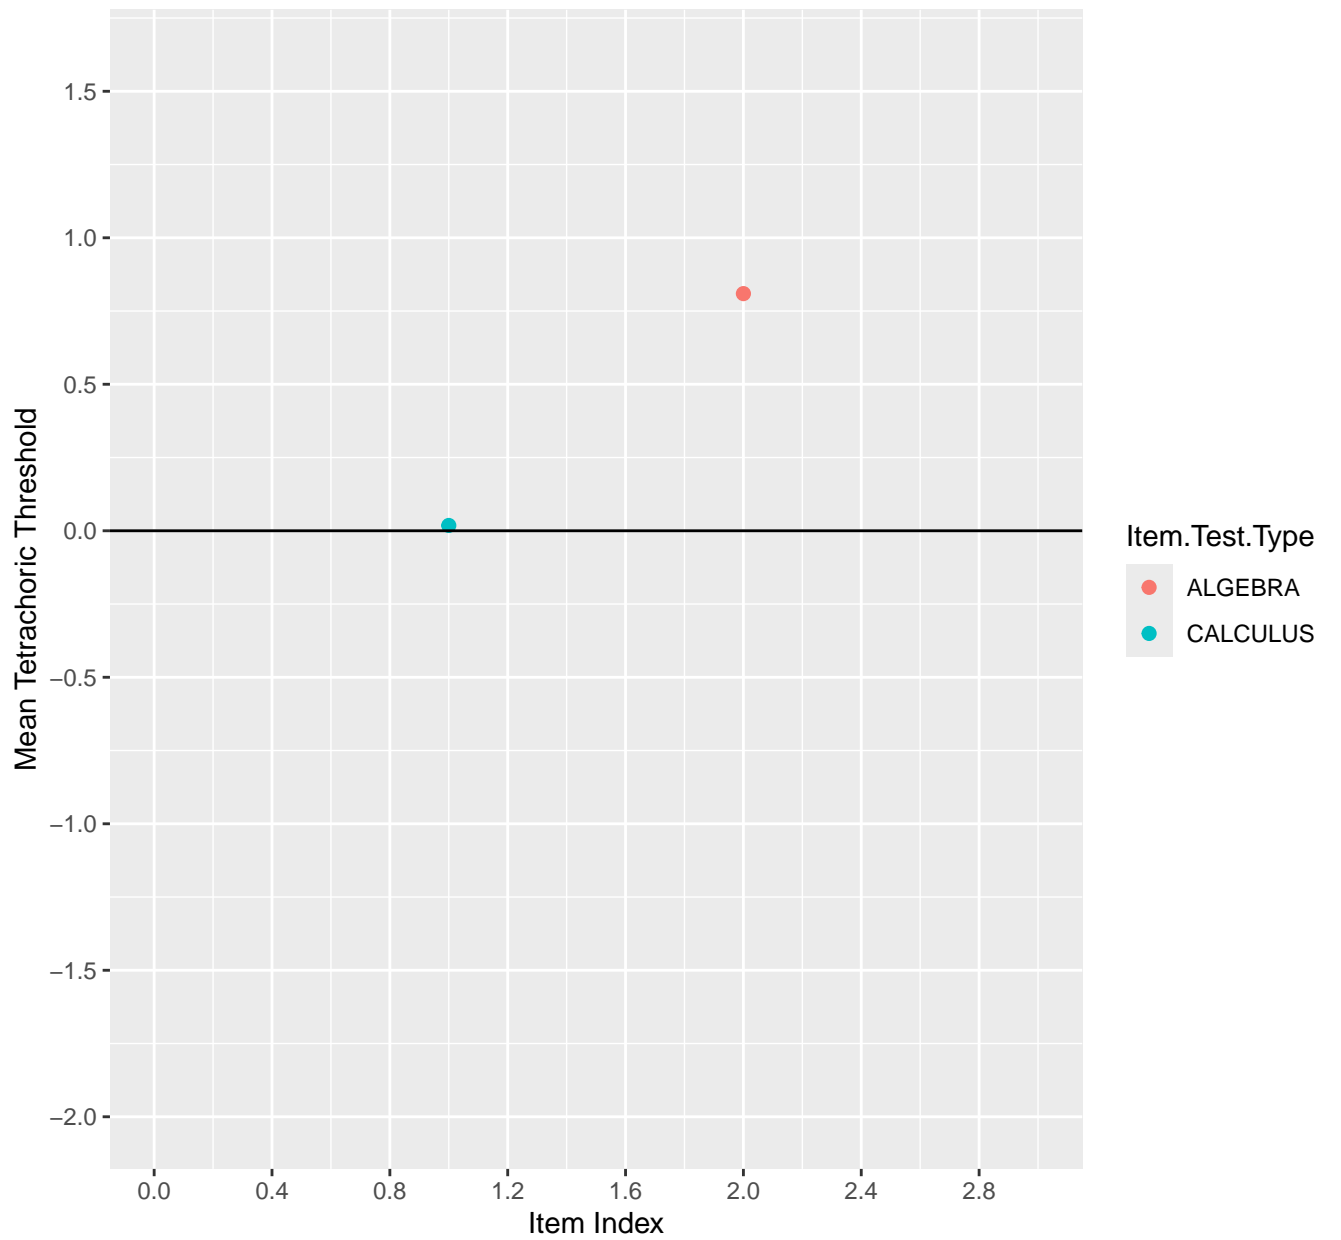

Mean Tetrachoric Threshold For KD1.38.V3AH

Mean Tetrachoric Threshold For KD1.38.V6EC

Mean Tetrachoric Threshold For KD1.39.V3AH

Mean Tetrachoric Threshold For KD1.40.V3AH

Mean Tetrachoric Threshold For KD1.41.V1