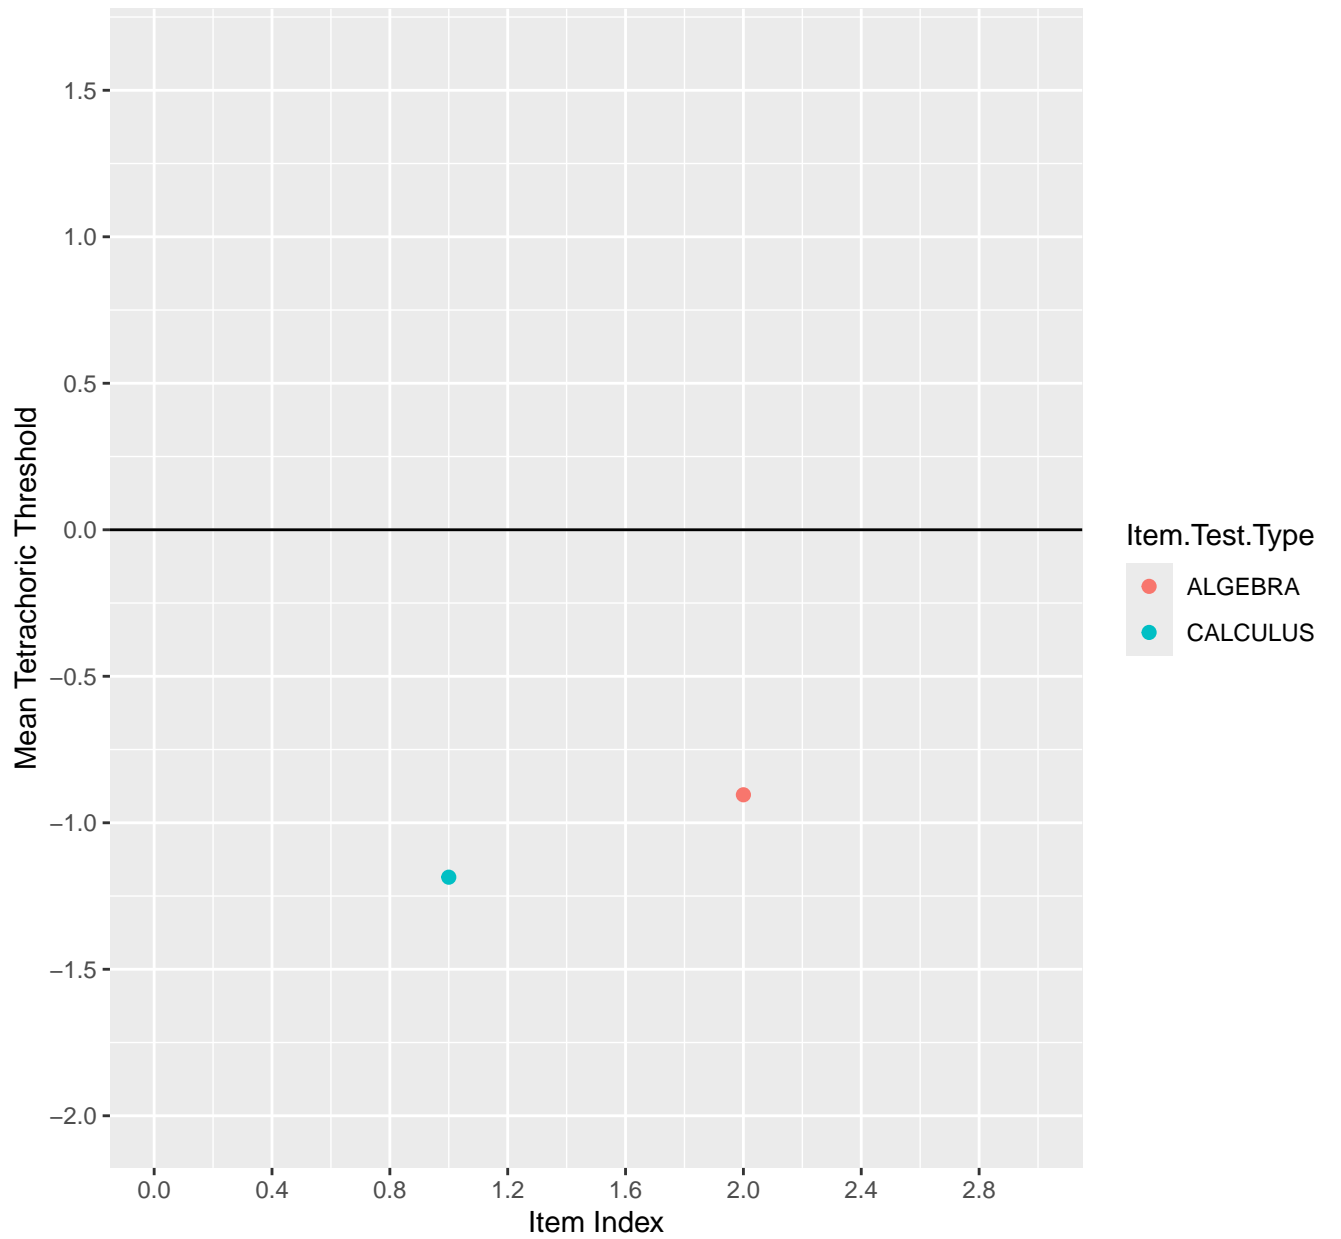

Mean Tetrachoric Threshold For KD1.1.V1

Mean Tetrachoric Threshold For KD1.1.V3

Mean Tetrachoric Threshold For KD1.2.V1

Mean Tetrachoric Threshold For KD1.3.V1

Mean Tetrachoric Threshold For KD1.3.V2

Mean Tetrachoric Threshold For KD1.4.V1

Mean Tetrachoric Threshold For KD1.5.V1

Mean Tetrachoric Threshold For KD1.5.V3

Mean Tetrachoric Threshold For KD1.6.V1

Mean Tetrachoric Threshold For KD1.6.V3

Mean Tetrachoric Threshold For KD1.6.V4EC

Mean Tetrachoric Threshold For KD1.7.V1

Mean Tetrachoric Threshold For KD1.8.V1

Mean Tetrachoric Threshold For KD1.8.V3

Mean Tetrachoric Threshold For KD1.9.V1

Mean Tetrachoric Threshold For KD1.10.V1

Mean Tetrachoric Threshold For KD1.10.V3

Mean Tetrachoric Threshold For KD1.10.V6EC