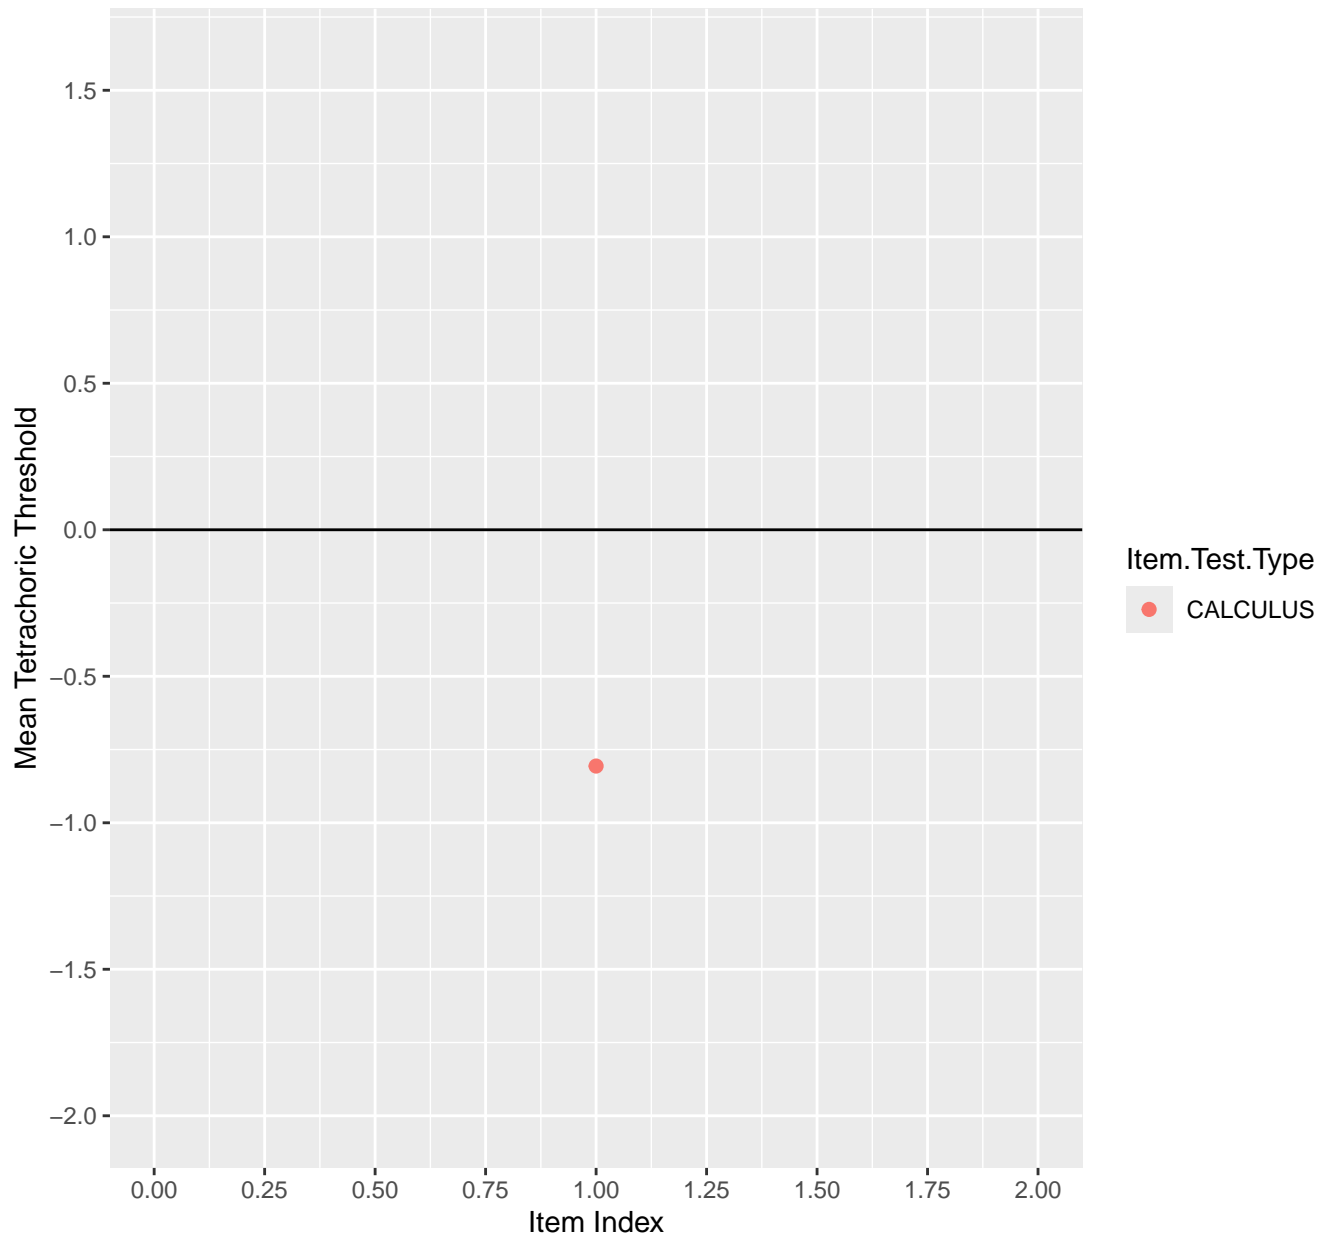

Mean Tetrachoric Threshold For KD1.51.V1