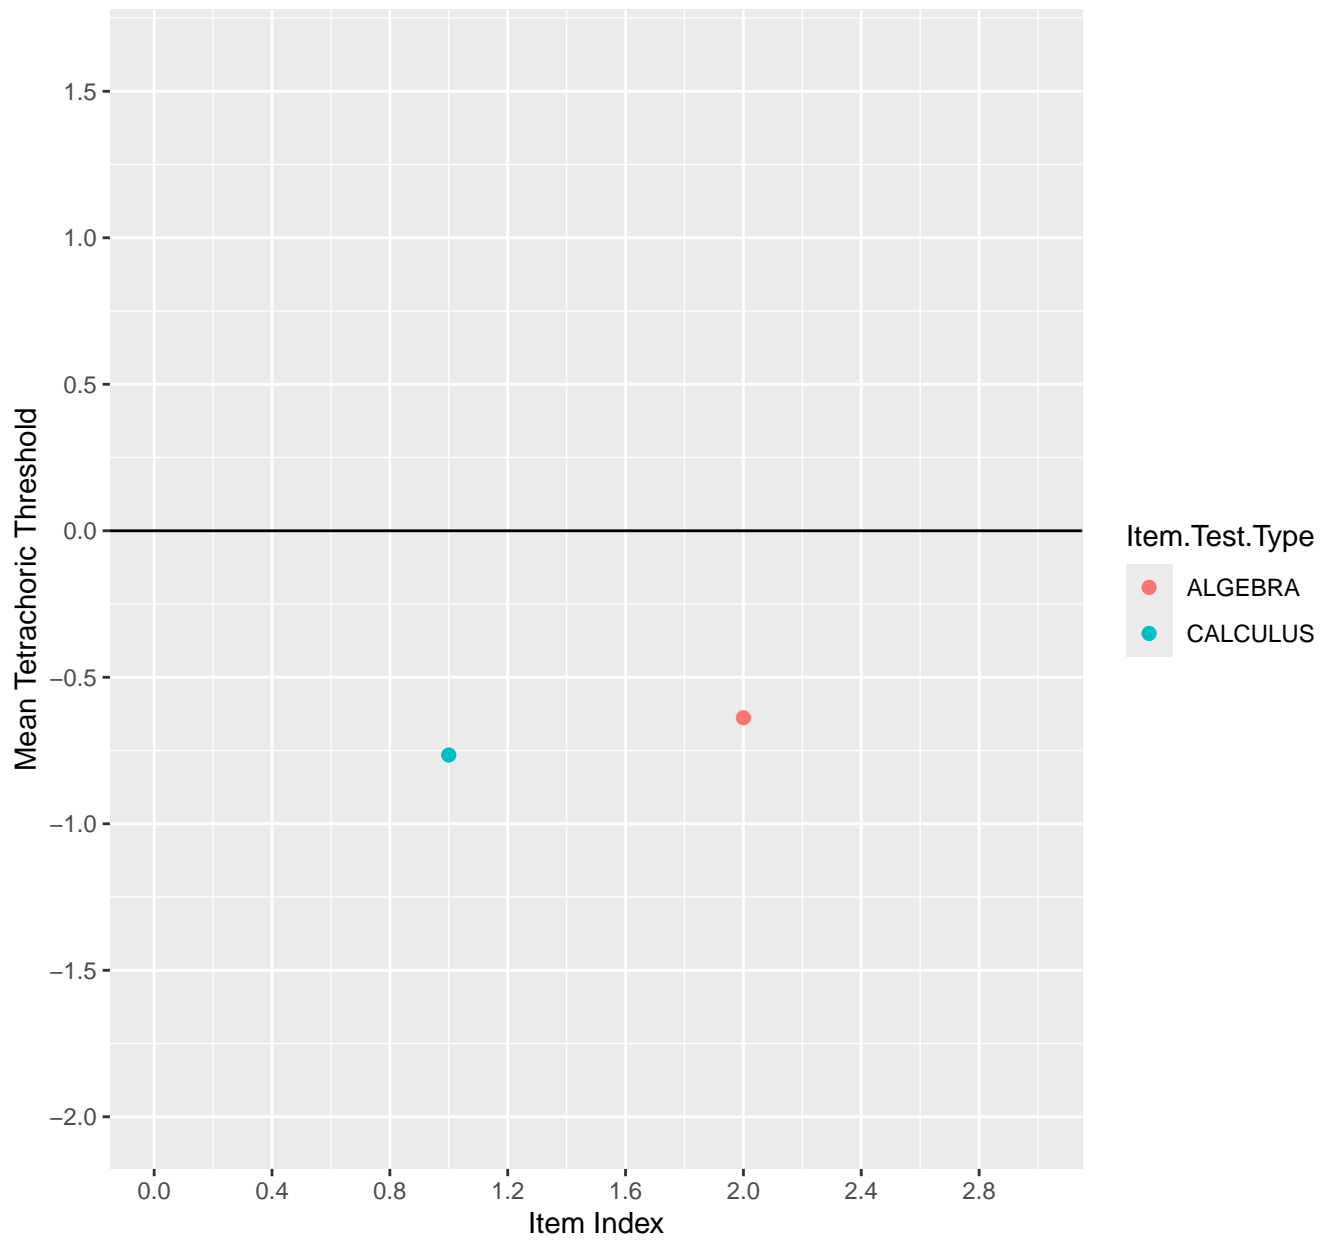

Mean Tetrachoric Threshold For KD1.1.V1

Mean Tetrachoric Threshold For KD1.1.V3

Mean Tetrachoric Threshold For KD1.2.V1

Mean Tetrachoric Threshold For KD1.3.V1

Mean Tetrachoric Threshold For KD1.3.V2

Mean Tetrachoric Threshold For KD1.4.V1

Mean Tetrachoric Threshold For KD1.5.V1

Mean Tetrachoric Threshold For KD1.5.V3

Mean Tetrachoric Threshold For KD1.6.V1

Mean Tetrachoric Threshold For KD1.6.V3

Mean Tetrachoric Threshold For KD1.6.V4EC

Mean Tetrachoric Threshold For KD1.7.V1

Mean Tetrachoric Threshold For KD1.8.V1

Mean Tetrachoric Threshold For KD1.8.V3

Mean Tetrachoric Threshold For KD1.9.V1

Mean Tetrachoric Threshold For KD1.10.V1

Mean Tetrachoric Threshold For KD1.10.V3

Mean Tetrachoric Threshold For KD1.10.V6EC