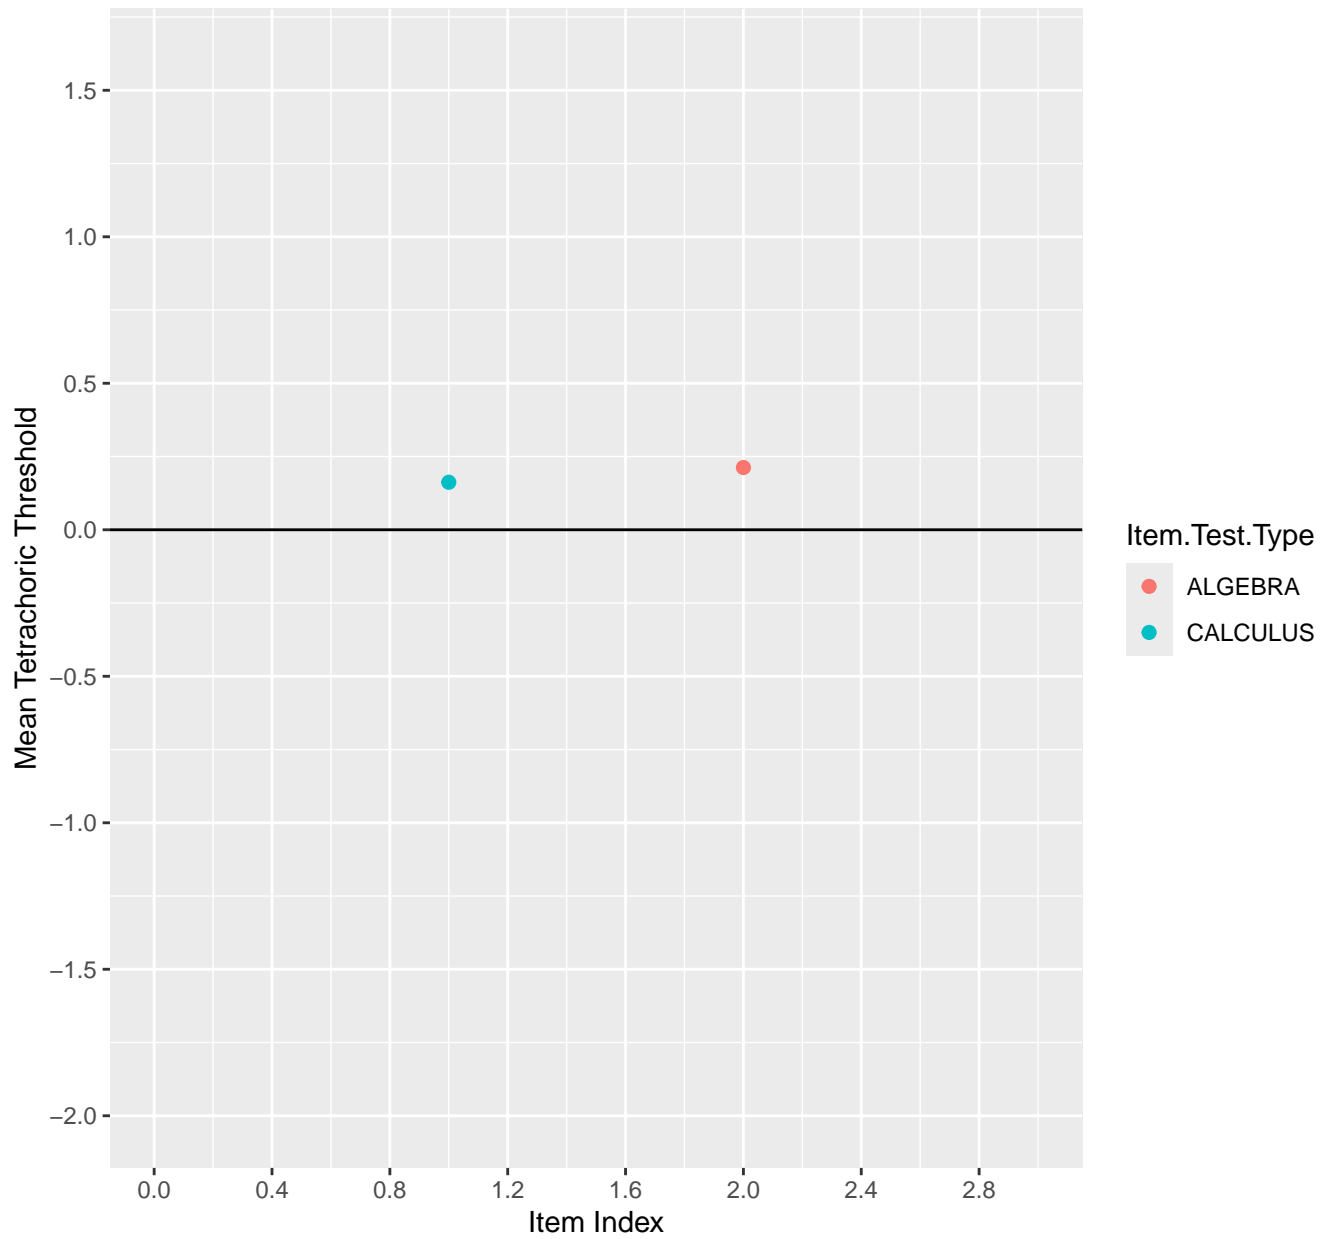

Mean Tetrachoric Threshold For KD1.35.V1

Mean Tetrachoric Threshold For KD1.35.V3AH

Mean Tetrachoric Threshold For KD1.36.V1

Mean Tetrachoric Threshold For KD1.37.V1

Mean Tetrachoric Threshold For KD1.38.V1