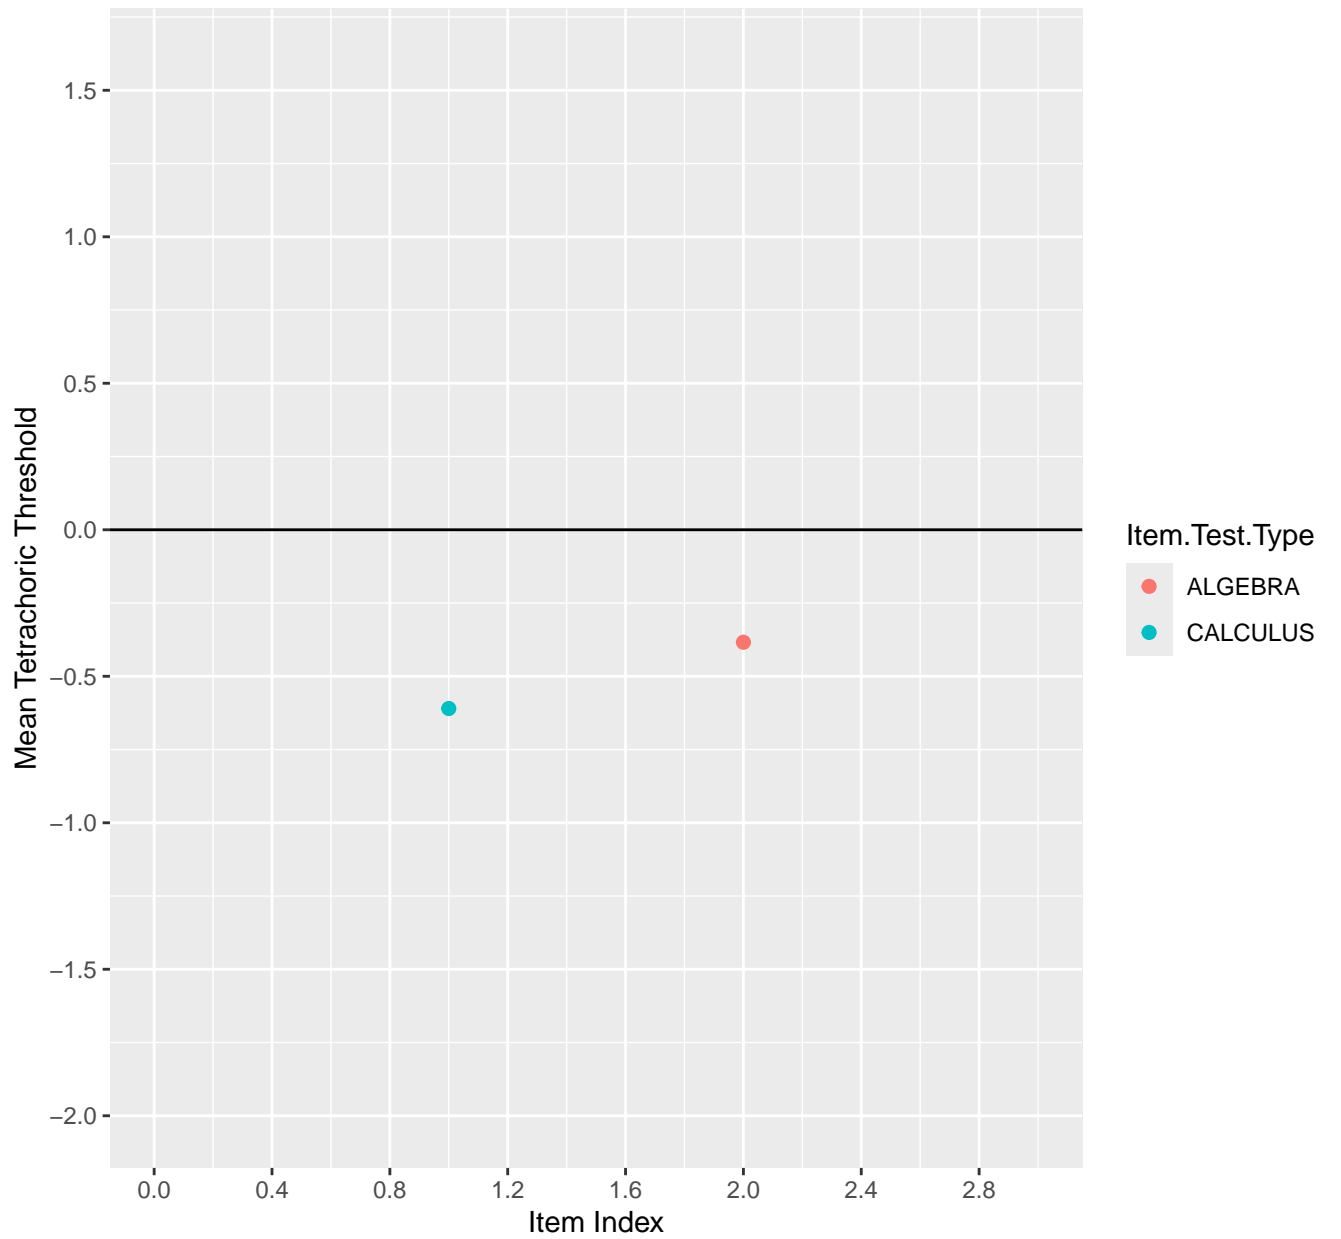

Mean Tetrachoric Threshold For KD1.26.V1