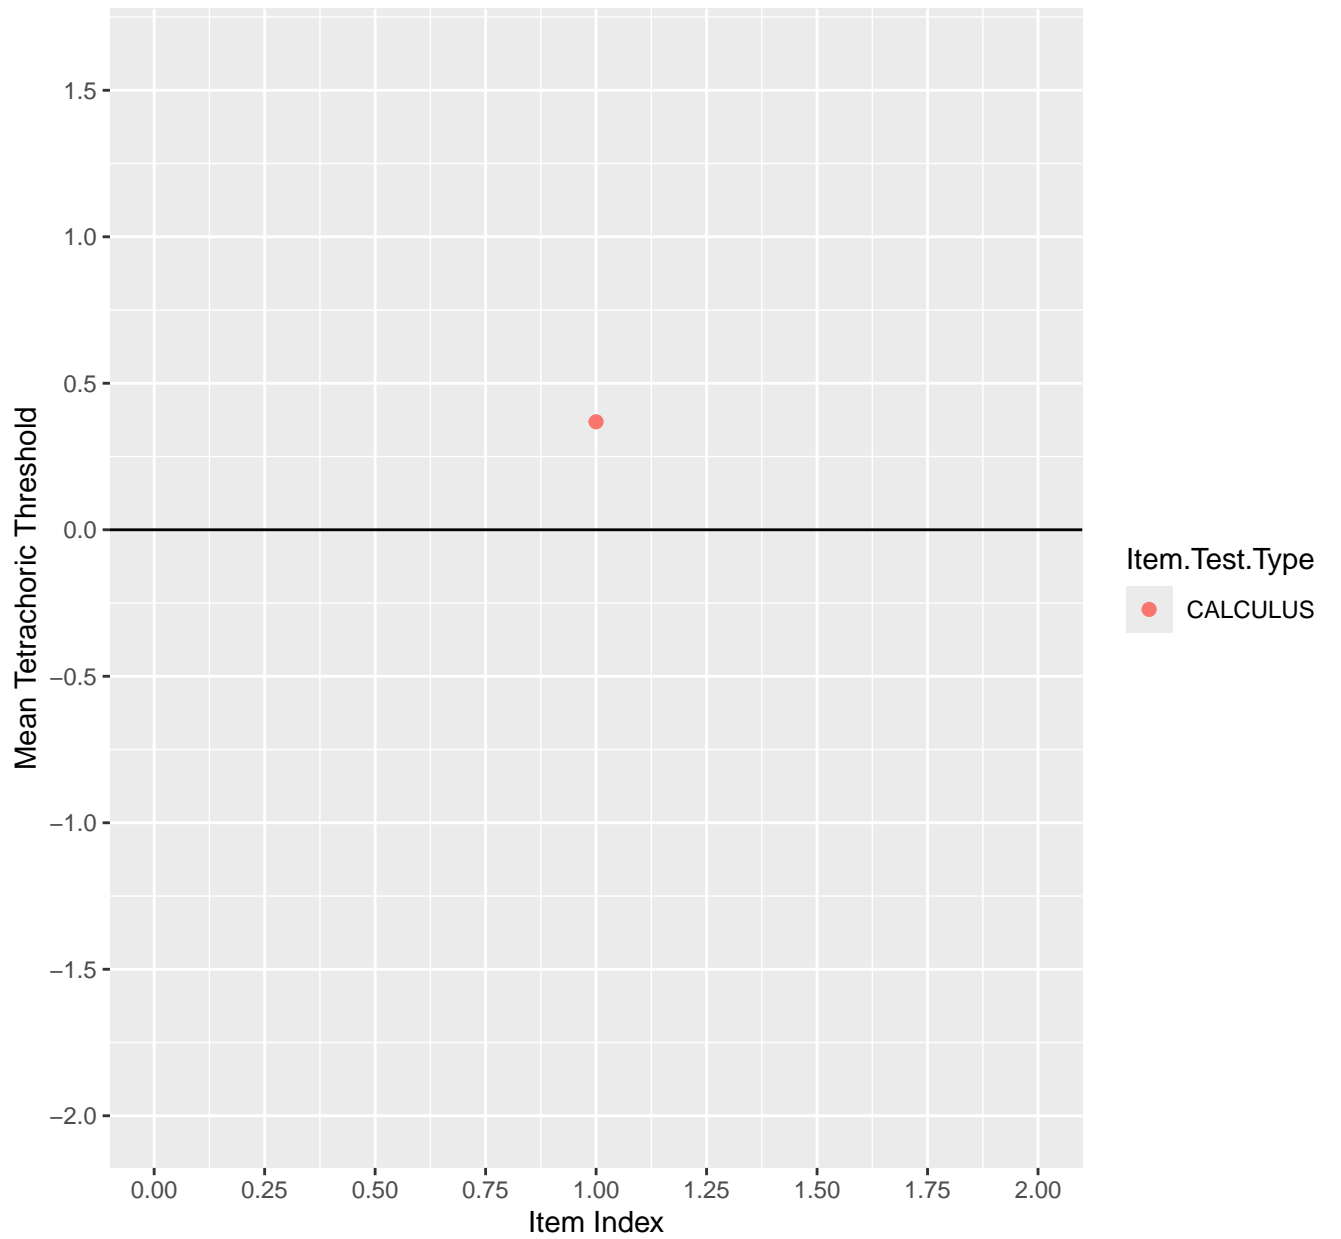

Mean Tetrachoric Threshold For KD1.21.V2