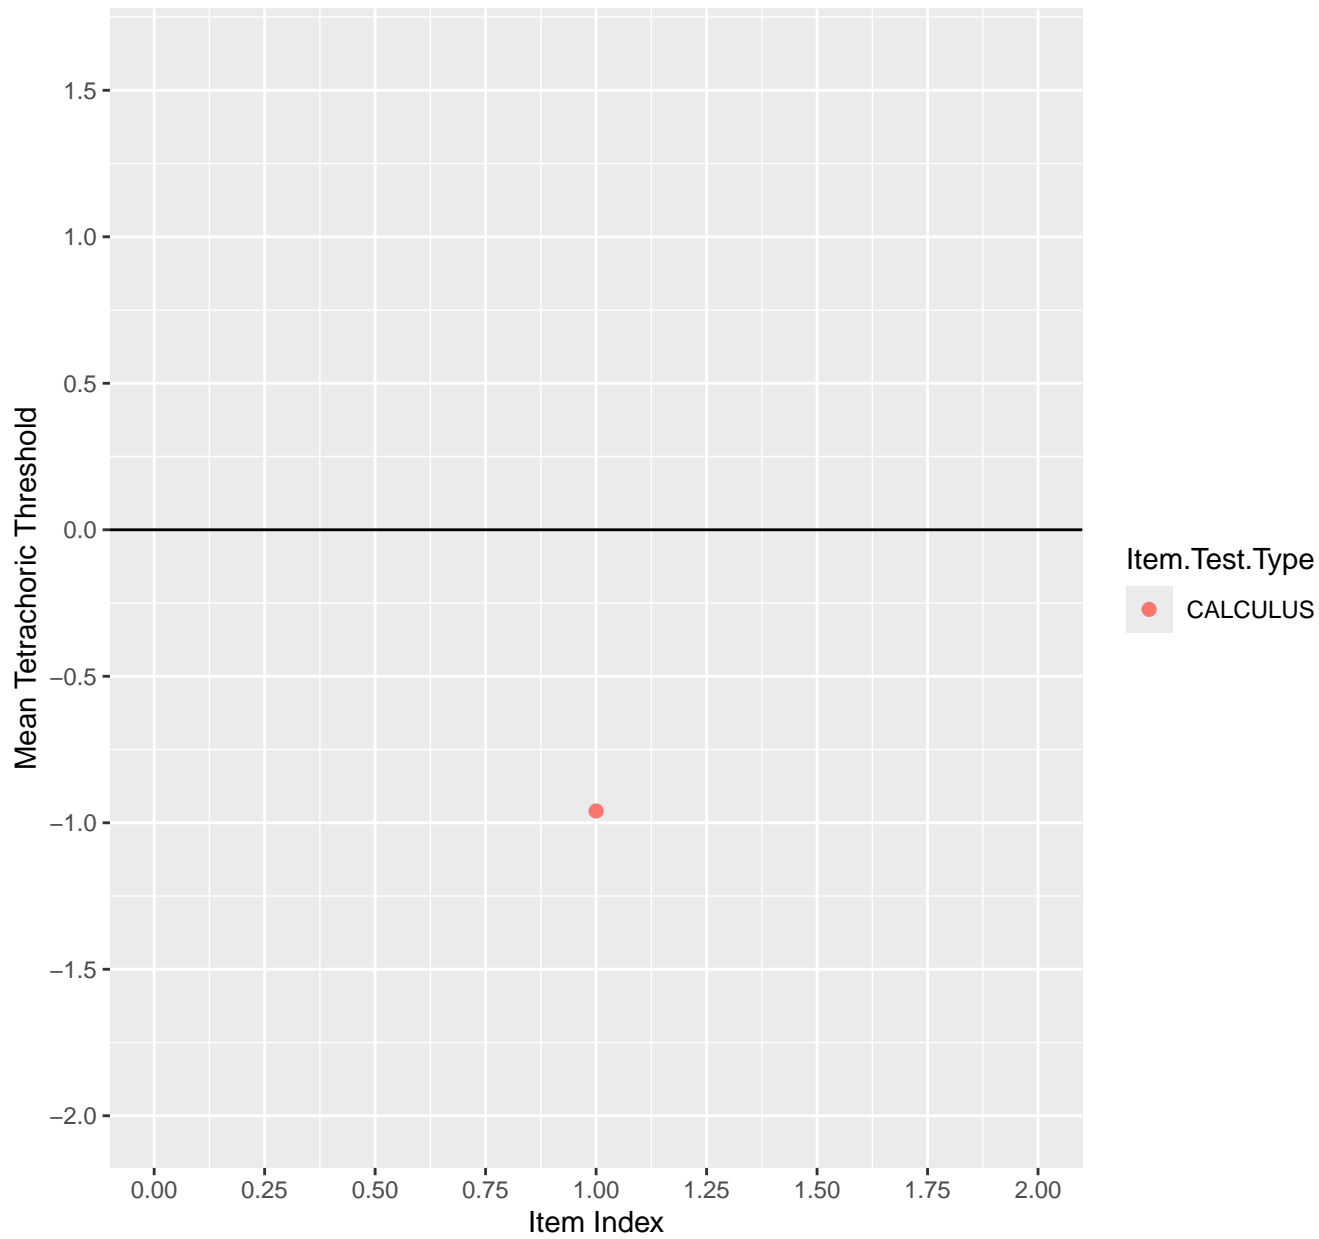

Mean Tetrachoric Threshold For KD1.1.V1

Mean Tetrachoric Threshold For KD1.1.V3

Mean Tetrachoric Threshold For KD1.2.V1

Mean Tetrachoric Threshold For KD1.3.V1

Mean Tetrachoric Threshold For KD1.3.V2

Mean Tetrachoric Threshold For KD1.4.V1

Mean Tetrachoric Threshold For KD1.5.V1

Mean Tetrachoric Threshold For KD1.5.V3

Mean Tetrachoric Threshold For KD1.6.V1

Mean Tetrachoric Threshold For KD1.6.V3

Mean Tetrachoric Threshold For KD1.6.V4EC

Mean Tetrachoric Threshold For KD1.7.V1

Mean Tetrachoric Threshold For KD1.8.V1

Mean Tetrachoric Threshold For KD1.8.V3

Mean Tetrachoric Threshold For KD1.9.V1

Mean Tetrachoric Threshold For KD1.10.V1

Mean Tetrachoric Threshold For KD1.10.V3

Mean Tetrachoric Threshold For KD1.10.V6EC

Mean Tetrachoric Threshold For KD1.11.V1

Mean Tetrachoric Threshold For KD1.11.V6EC

Mean Tetrachoric Threshold For KD1.12.V1

Mean Tetrachoric Threshold For KD1.13.V1

Mean Tetrachoric Threshold For KD1.13.V3