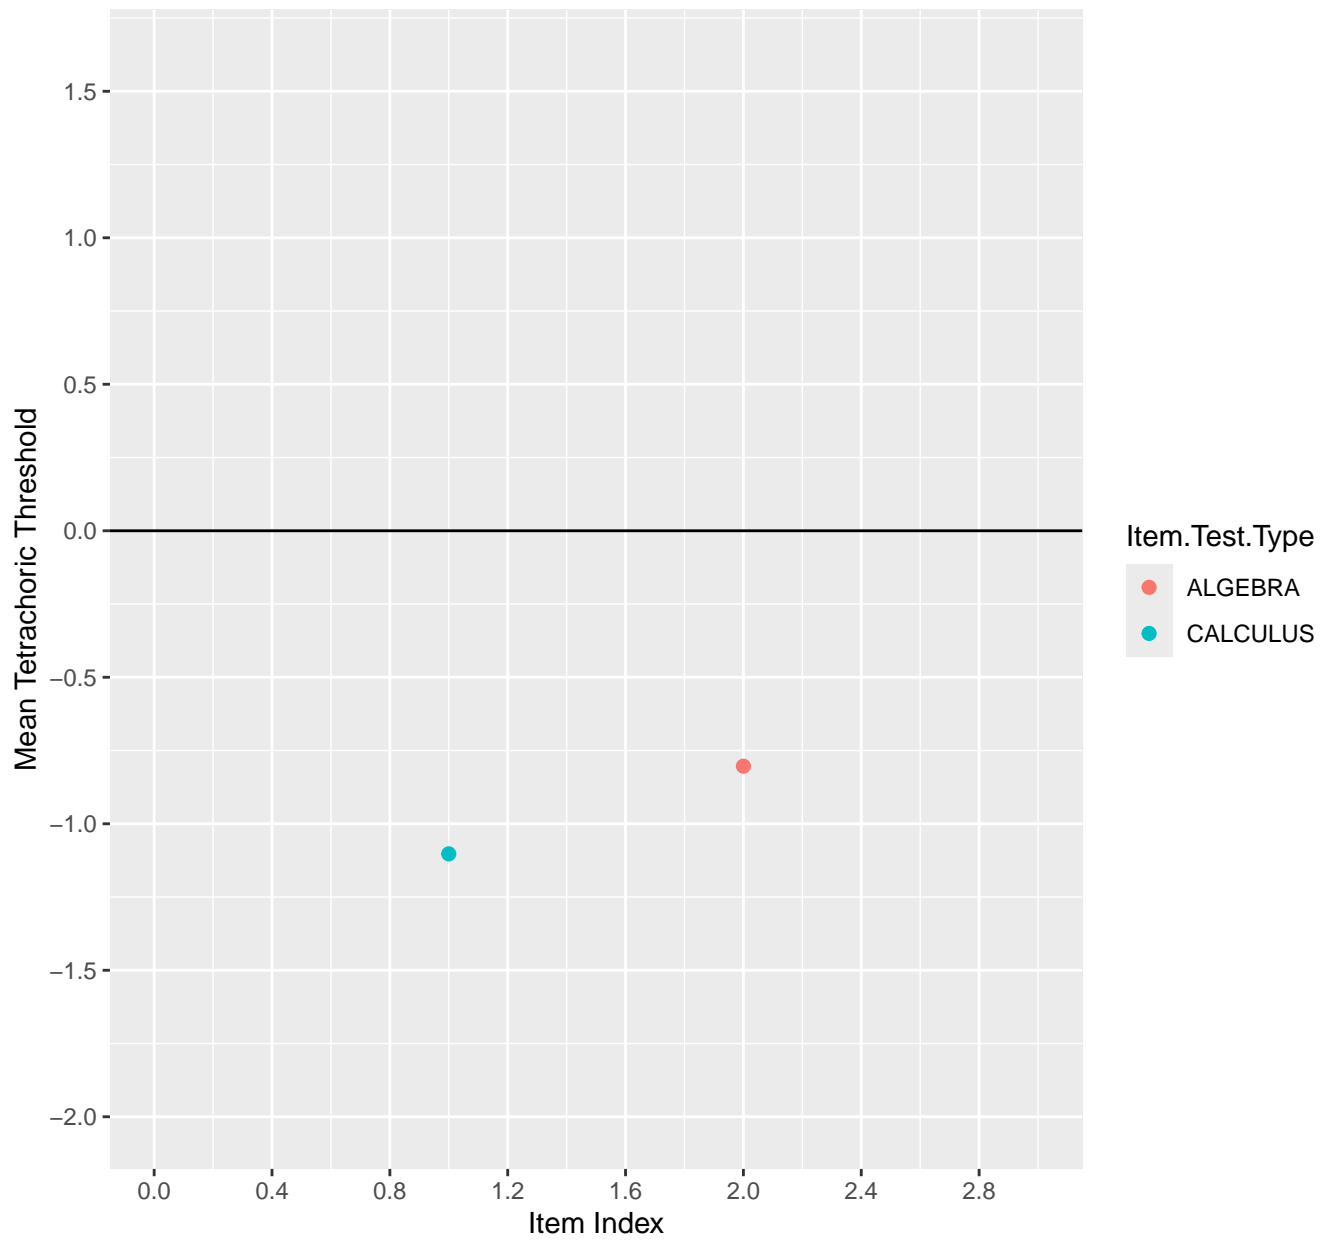

Mean Tetrachoric Threshold For KD1.24.V1

Mean Tetrachoric Threshold For KD1.25.V1

Mean Tetrachoric Threshold For KD1.26.V1

Mean Tetrachoric Threshold For KD1.27.V1

Mean Tetrachoric Threshold For KD1.27.V2