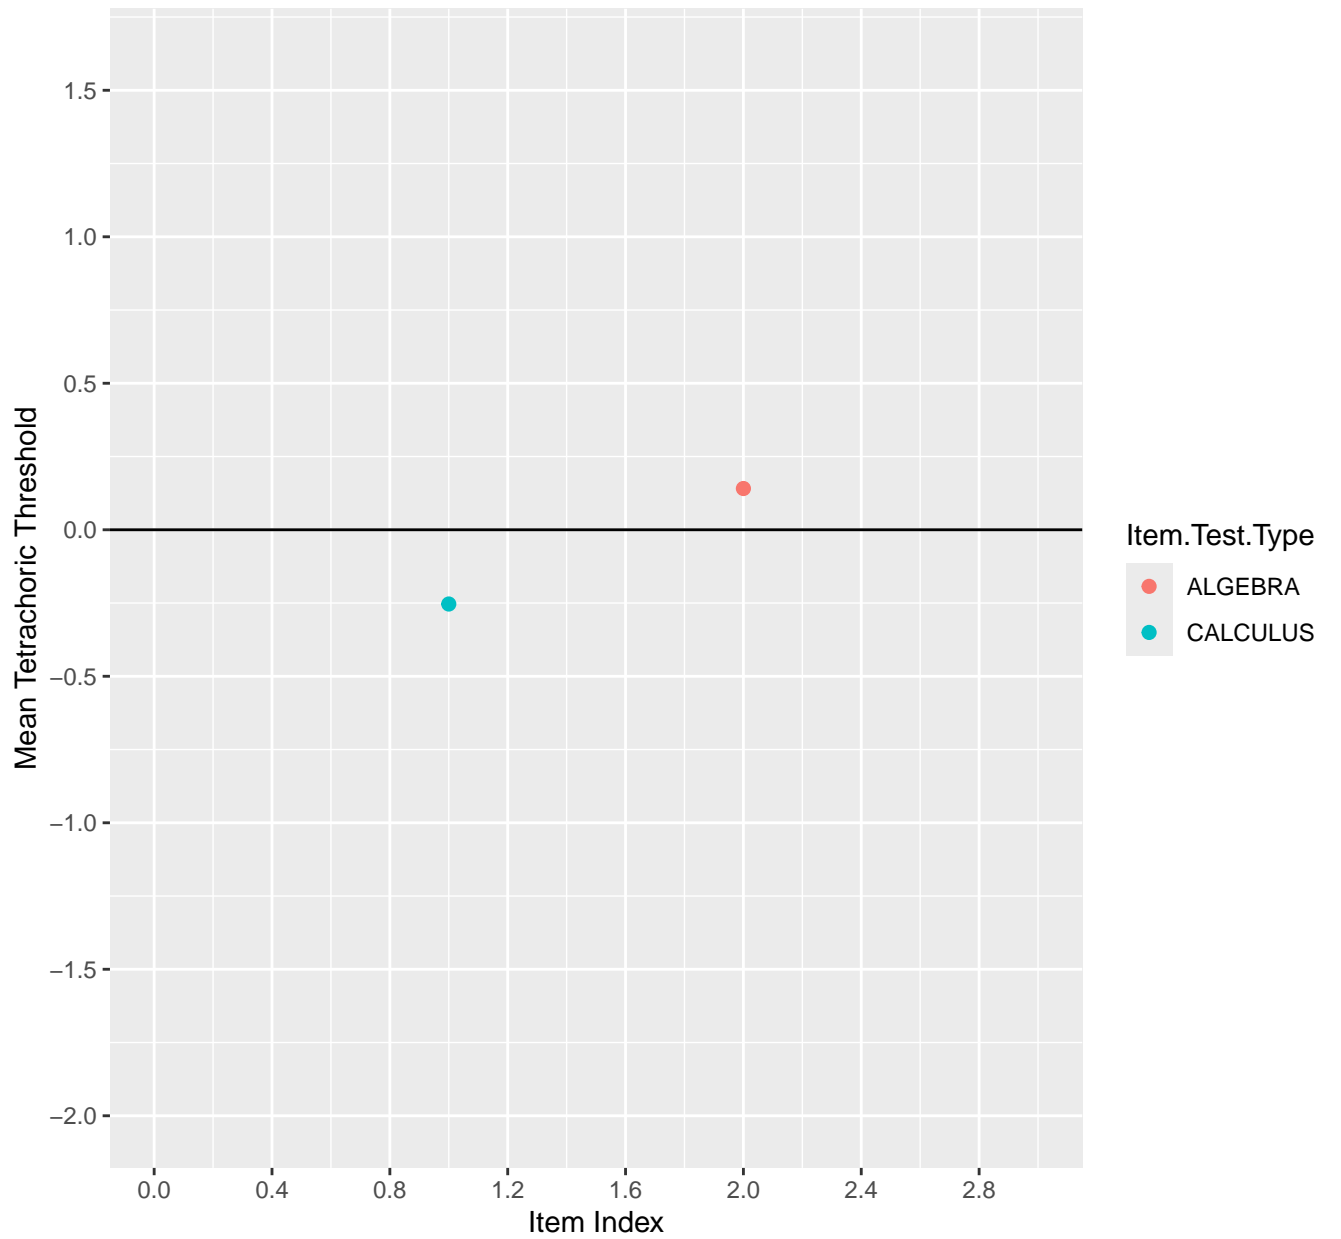

Mean Tetrachoric Threshold For KD1.1.V1

Mean Tetrachoric Threshold For KD1.1.V3

Mean Tetrachoric Threshold For KD1.2.V1

Mean Tetrachoric Threshold For KD1.3.V1

Mean Tetrachoric Threshold For KD1.3.V2

Mean Tetrachoric Threshold For KD1.4.V1

Mean Tetrachoric Threshold For KD1.5.V1

Mean Tetrachoric Threshold For KD1.5.V3

Mean Tetrachoric Threshold For KD1.6.V1

Mean Tetrachoric Threshold For KD1.6.V3

Mean Tetrachoric Threshold For KD1.6.V4EC

Mean Tetrachoric Threshold For KD1.7.V1

Mean Tetrachoric Threshold For KD1.8.V1

Mean Tetrachoric Threshold For KD1.8.V3

Mean Tetrachoric Threshold For KD1.9.V1

Mean Tetrachoric Threshold For KD1.10.V1

Mean Tetrachoric Threshold For KD1.10.V3

Mean Tetrachoric Threshold For KD1.10.V6EC