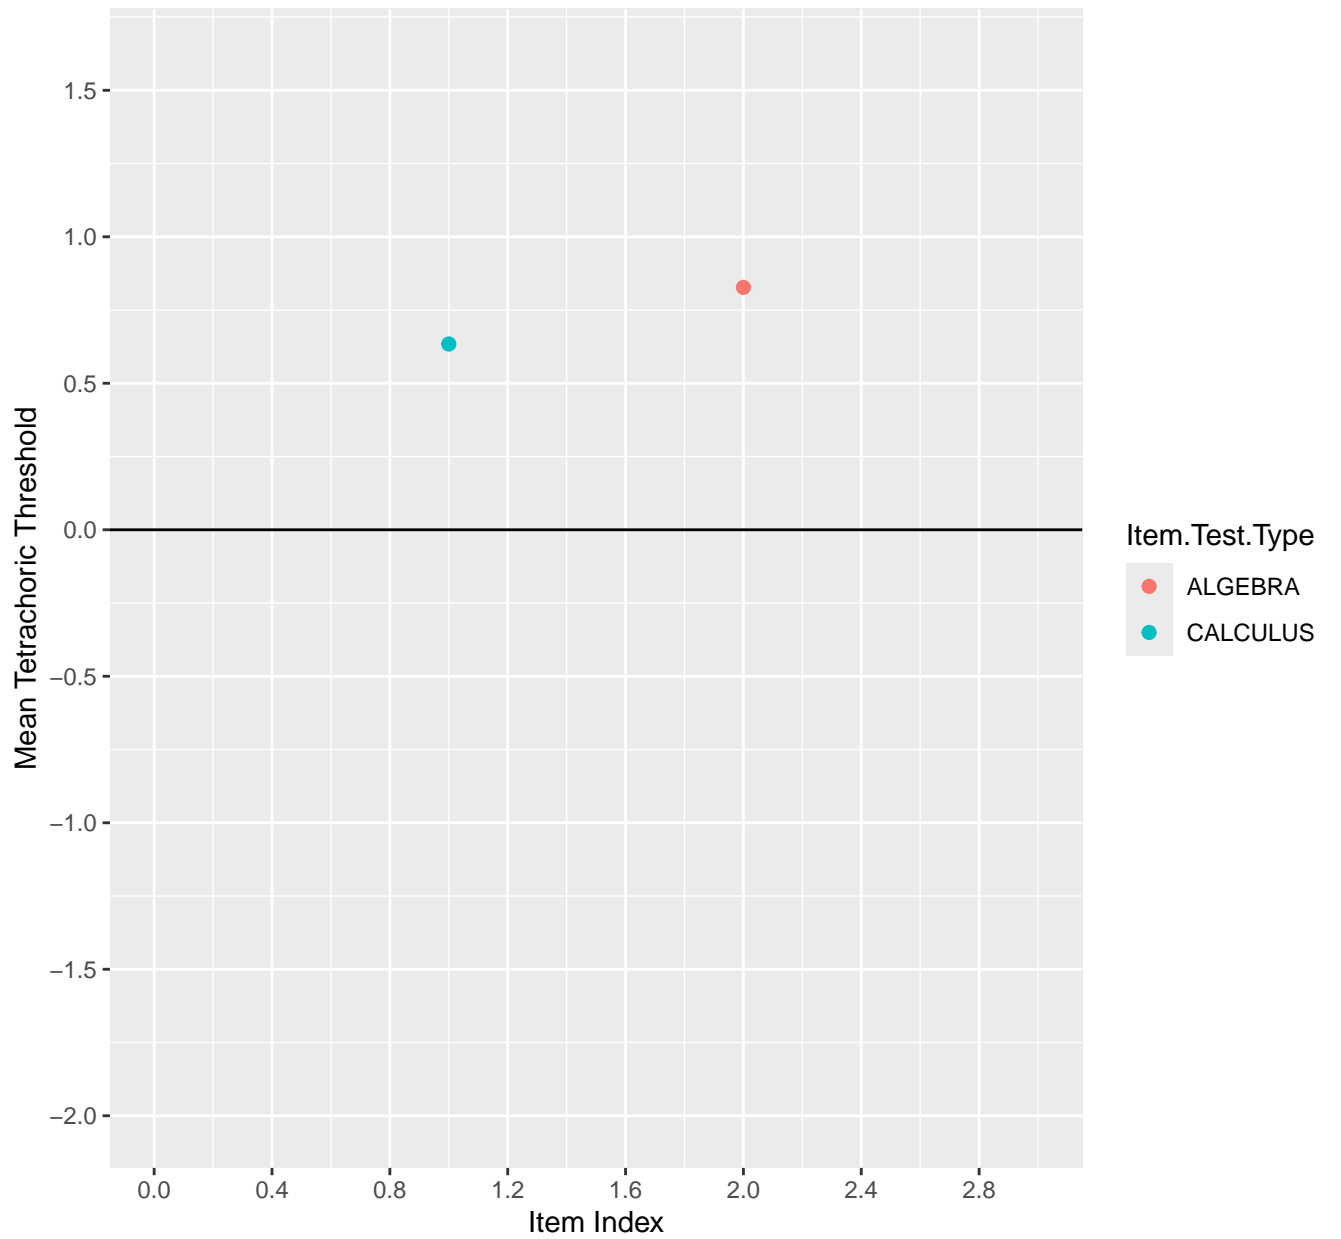

Mean Tetrachoric Threshold For KD1.43.V1