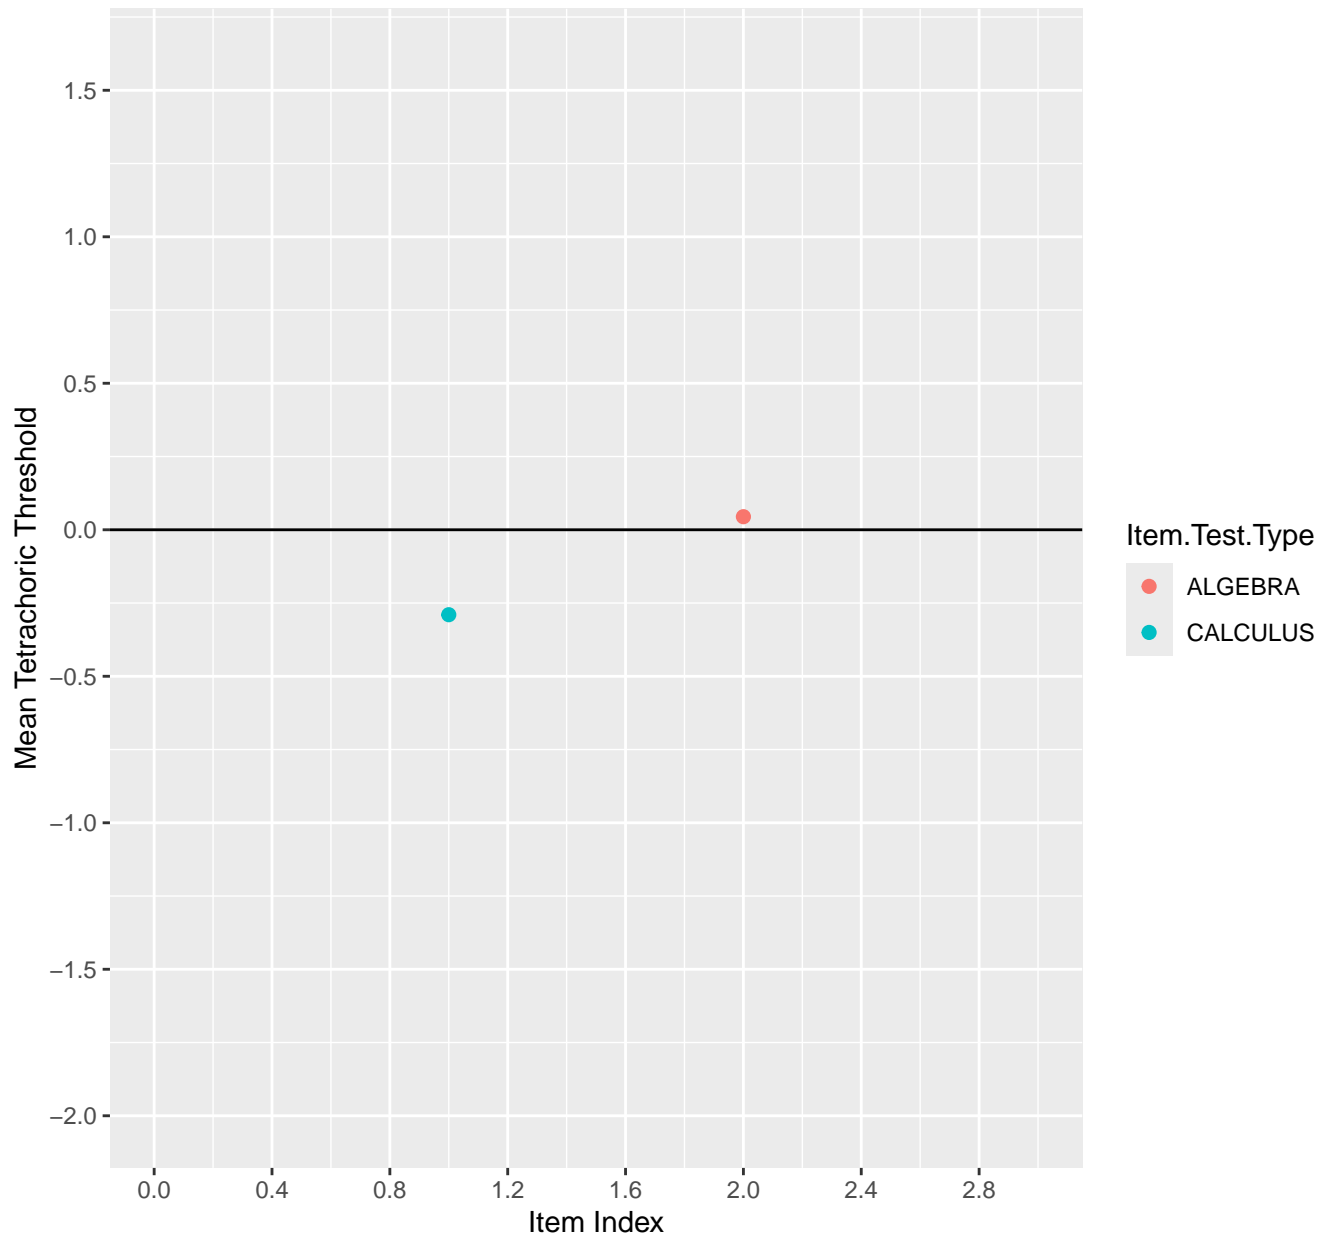

Mean Tetrachoric Threshold For KD1.1.V1

Mean Tetrachoric Threshold For KD1.1.V3

Mean Tetrachoric Threshold For KD1.2.V1

Mean Tetrachoric Threshold For KD1.3.V1

Mean Tetrachoric Threshold For KD1.3.V2

Mean Tetrachoric Threshold For KD1.4.V1

Mean Tetrachoric Threshold For KD1.8.V1

Mean Tetrachoric Threshold For KD1.8.V3

Mean Tetrachoric Threshold For KD1.9.V1

Mean Tetrachoric Threshold For KD1.10.V1

Mean Tetrachoric Threshold For KD1.10.V3

Mean Tetrachoric Threshold For KD1.10.V6EC

Mean Tetrachoric Threshold For KD1.16.V1

Mean Tetrachoric Threshold For KD1.17.V1

Mean Tetrachoric Threshold For KD1.17.V2EC

Mean Tetrachoric Threshold For KD1.17.V3AH

Mean Tetrachoric Threshold For KD1.18.V1

Mean Tetrachoric Threshold For KD1.18.V3

Mean Tetrachoric Threshold For KD1.19.V1

Mean Tetrachoric Threshold For KD1.19.V3

Mean Tetrachoric Threshold For KD1.20.V1

Mean Tetrachoric Threshold For KD1.20.V2EC