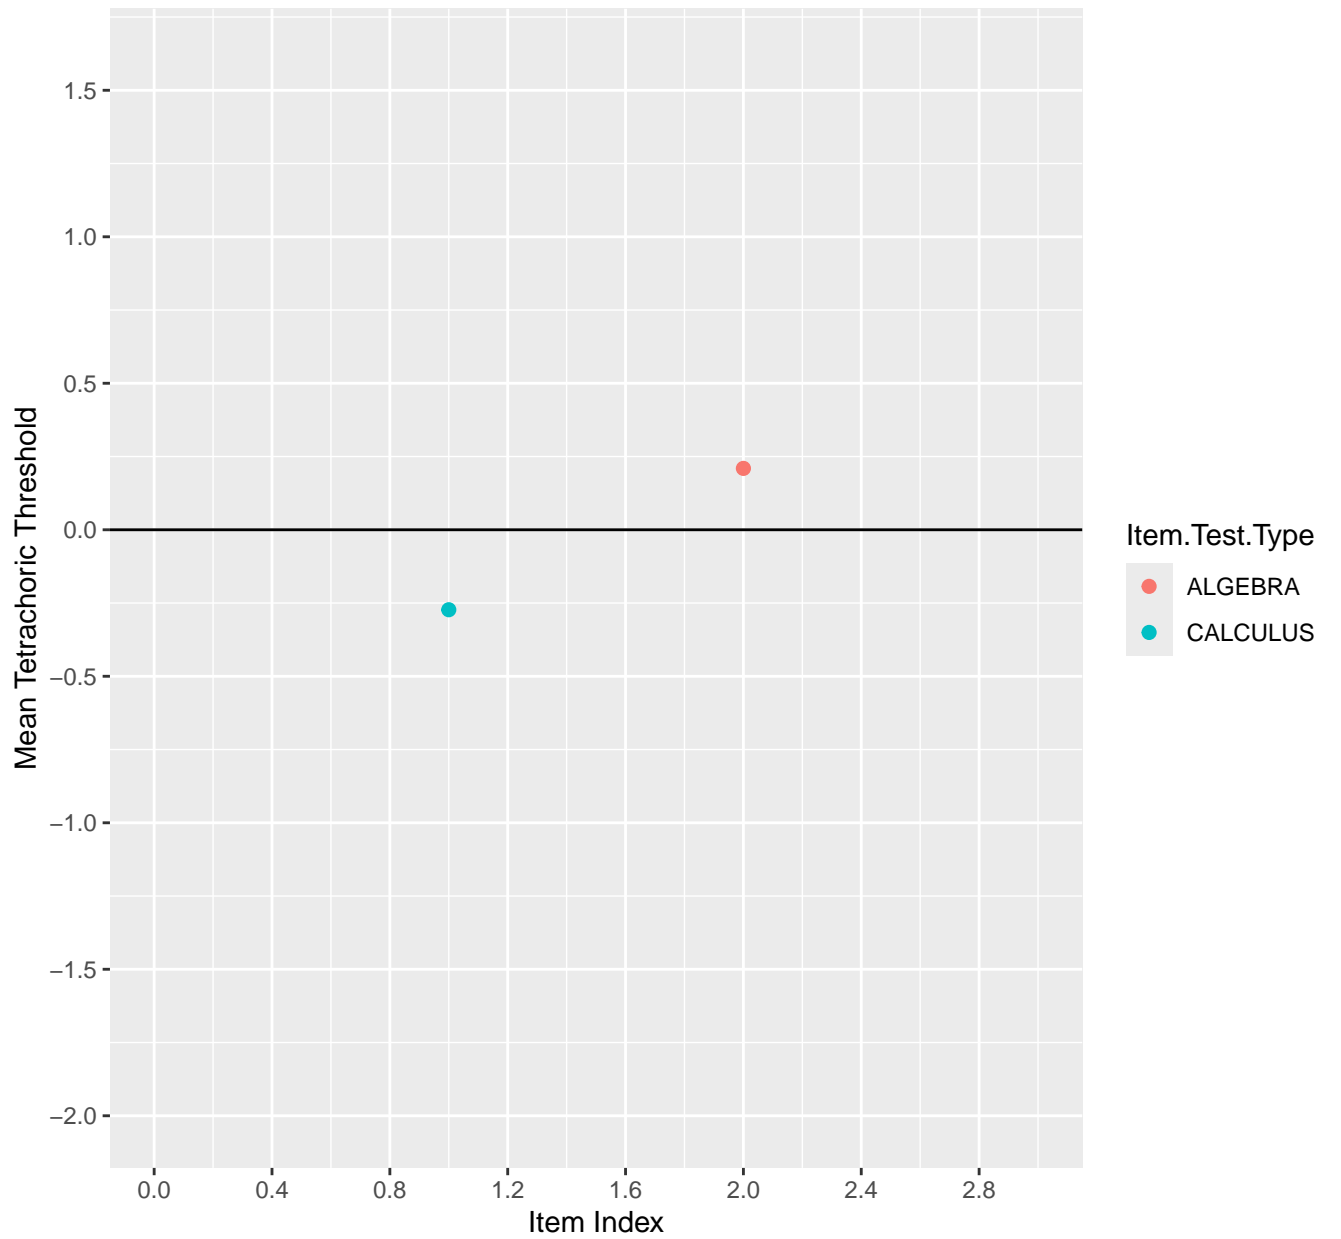

Mean Tetrachoric Threshold For KD1.28.V1

Mean Tetrachoric Threshold For KD1.28.V2AH

Mean Tetrachoric Threshold For KD1.31.V1

Mean Tetrachoric Threshold For KD1.32.V1

Mean Tetrachoric Threshold For KD1.32.V3AH