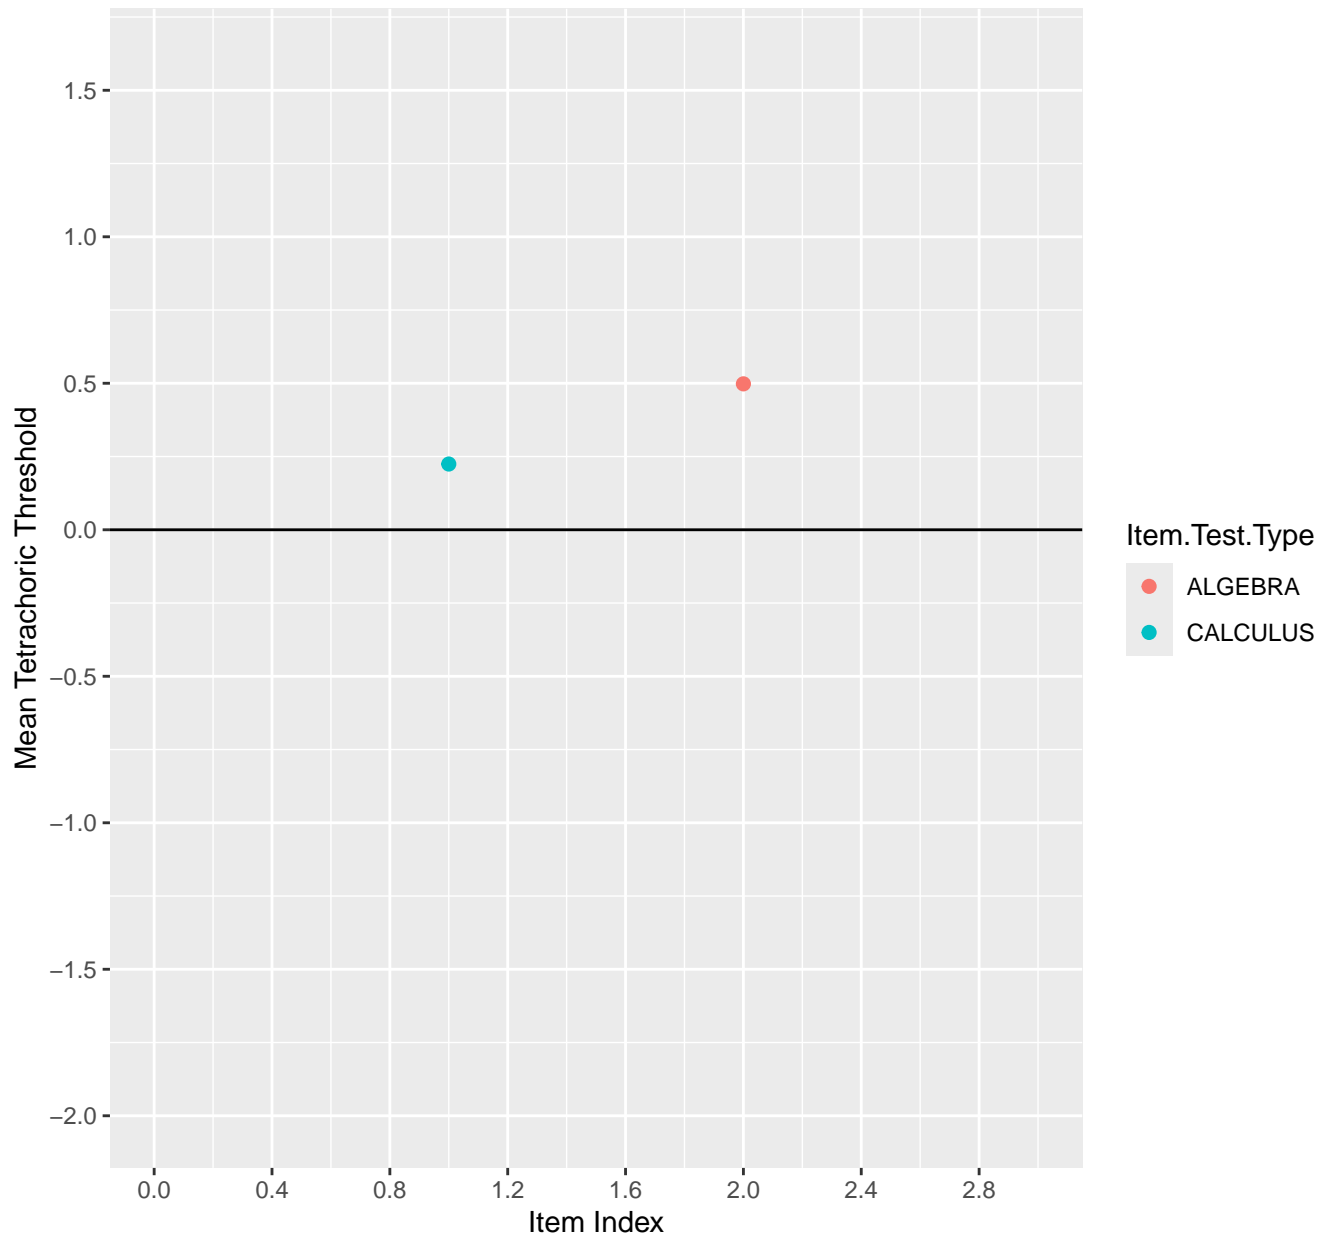

Mean Tetrachoric Threshold For KD1.42.V6EC

Mean Tetrachoric Threshold For KD1.43.V1

Mean Tetrachoric Threshold For KD1.43.V6EC

Mean Tetrachoric Threshold For KD1.44.V1

Mean Tetrachoric Threshold For KD1.44.V6EC