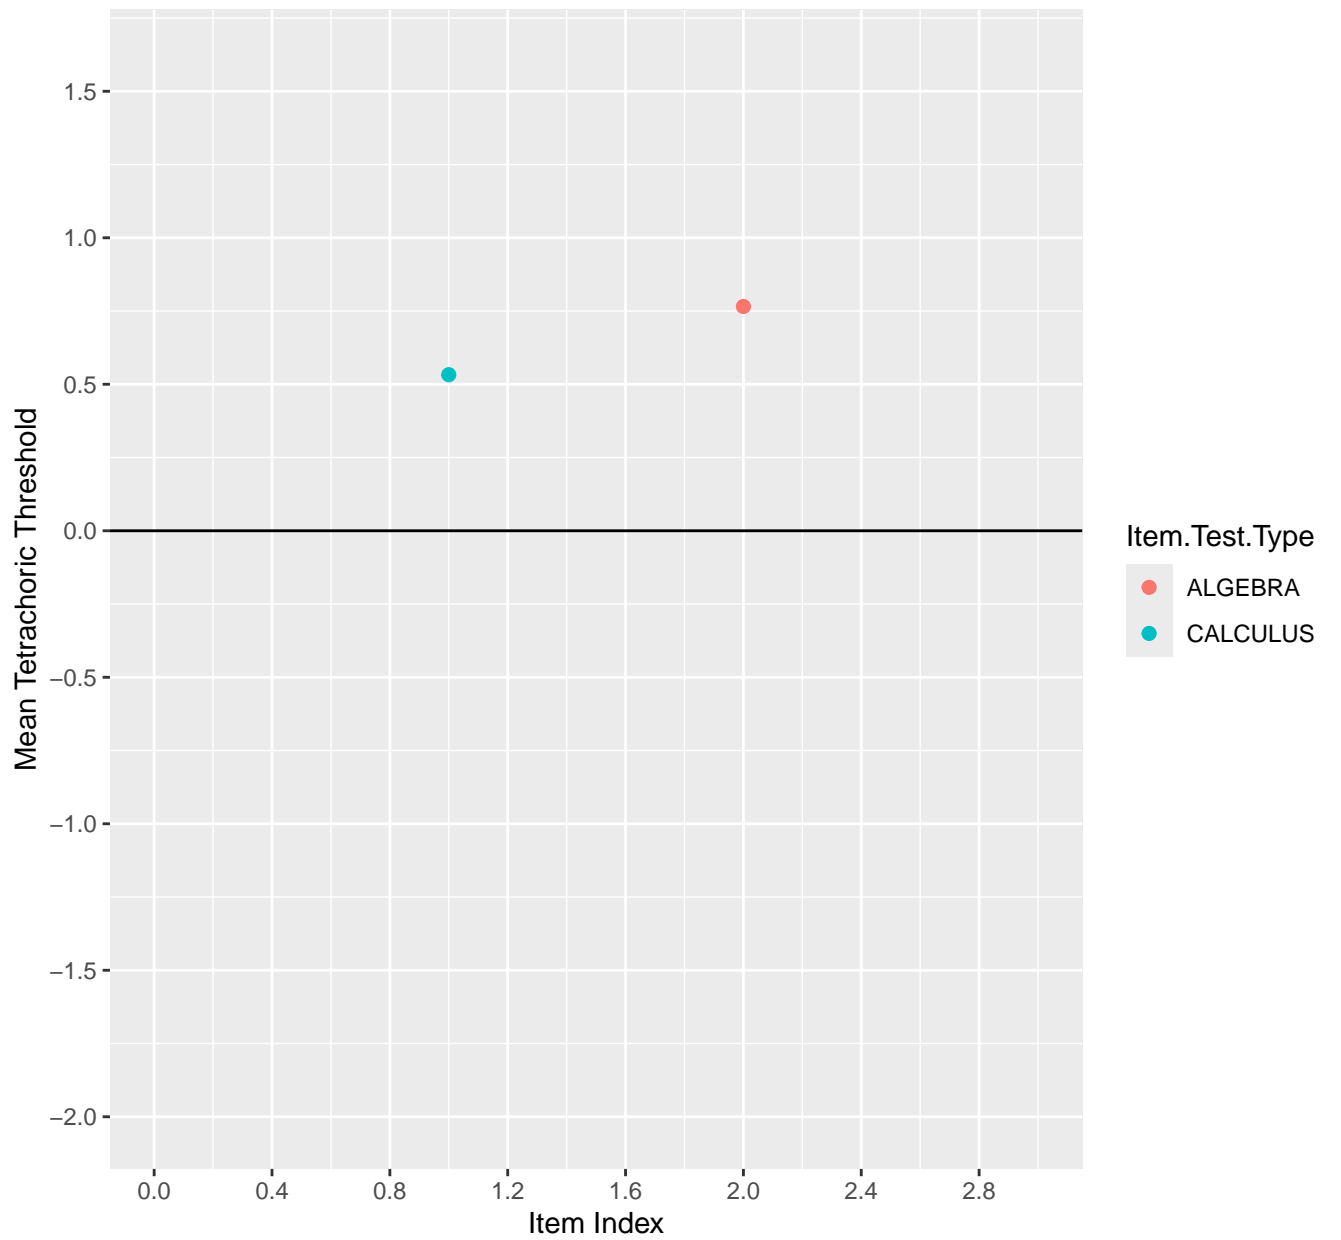

Mean Tetrachoric Threshold For KD1.28.V2AH