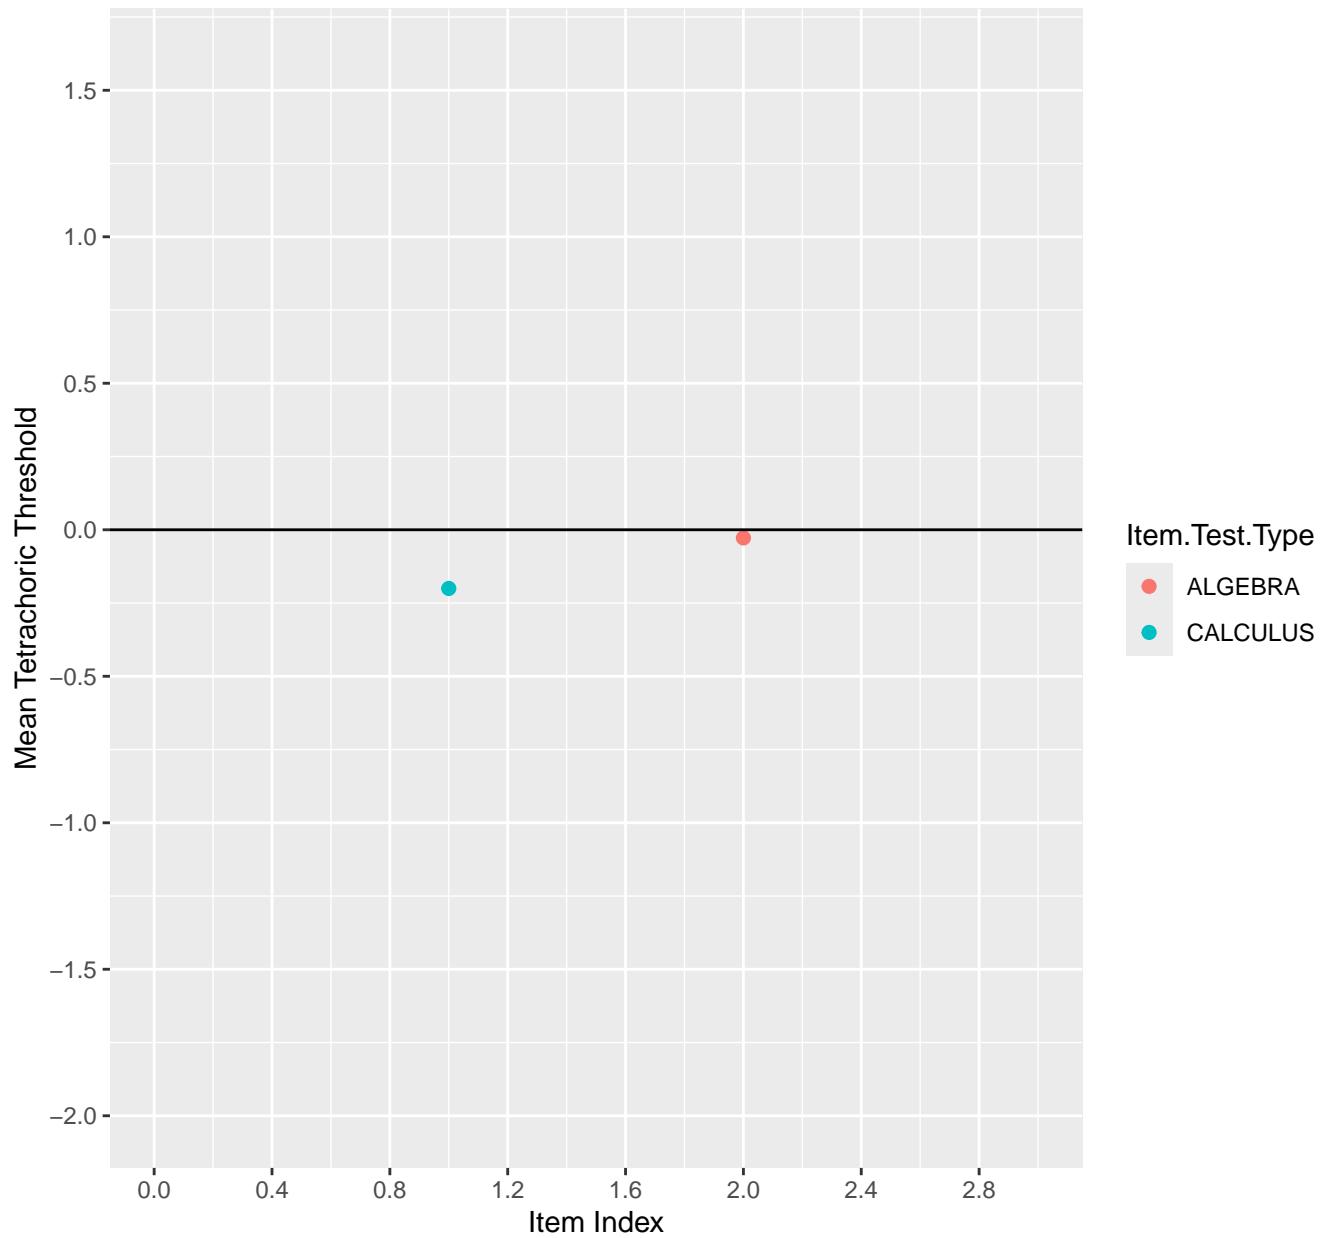

Mean Tetrachoric Threshold For KD1.1.V1

Mean Tetrachoric Threshold For KD1.1.V3

Mean Tetrachoric Threshold For KD1.2.V1

Mean Tetrachoric Threshold For KD1.3.V1

Mean Tetrachoric Threshold For KD1.3.V2

Mean Tetrachoric Threshold For KD1.4.V1

Mean Tetrachoric Threshold For KD1.5.V1

Mean Tetrachoric Threshold For KD1.5.V3

Mean Tetrachoric Threshold For KD1.6.V1

Mean Tetrachoric Threshold For KD1.6.V3

Mean Tetrachoric Threshold For KD1.6.V4EC

Mean Tetrachoric Threshold For KD1.7.V1

Mean Tetrachoric Threshold For KD1.8.V1

Mean Tetrachoric Threshold For KD1.8.V3

Mean Tetrachoric Threshold For KD1.9.V1

Mean Tetrachoric Threshold For KD1.10.V1

Mean Tetrachoric Threshold For KD1.10.V3

Mean Tetrachoric Threshold For KD1.10.V6EC

Mean Tetrachoric Threshold For KD1.11.V1

Mean Tetrachoric Threshold For KD1.11.V6EC

Mean Tetrachoric Threshold For KD1.12.V1

Mean Tetrachoric Threshold For KD1.13.V1

Mean Tetrachoric Threshold For KD1.13.V3