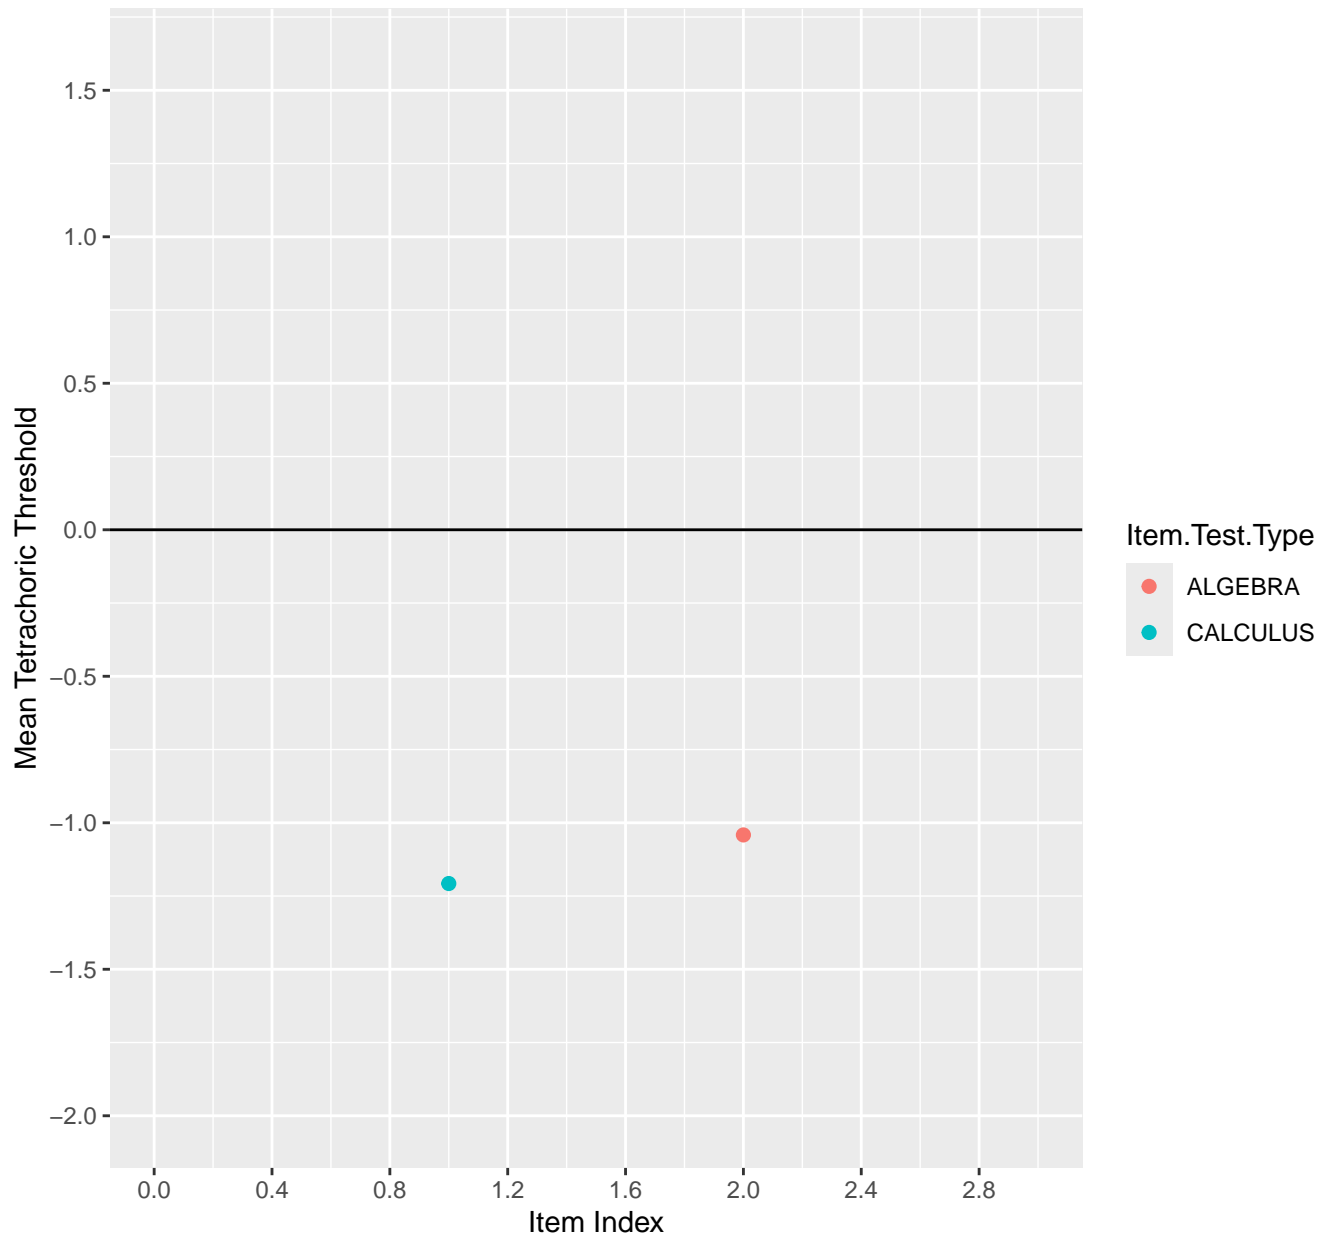

Mean Tetrachoric Threshold For KD1.1.V1

Mean Tetrachoric Threshold For KD1.1.V3

Mean Tetrachoric Threshold For KD1.2.V1

Mean Tetrachoric Threshold For KD1.3.V1

Mean Tetrachoric Threshold For KD1.3.V2

Mean Tetrachoric Threshold For KD1.4.V1

Mean Tetrachoric Threshold For KD1.5.V1

Mean Tetrachoric Threshold For KD1.5.V3

Mean Tetrachoric Threshold For KD1.6.V1

Mean Tetrachoric Threshold For KD1.6.V3

Mean Tetrachoric Threshold For KD1.6.V4EC

Mean Tetrachoric Threshold For KD1.7.V1

Mean Tetrachoric Threshold For KD1.8.V1

Mean Tetrachoric Threshold For KD1.8.V3

Mean Tetrachoric Threshold For KD1.9.V1

Mean Tetrachoric Threshold For KD1.10.V1

Mean Tetrachoric Threshold For KD1.10.V3

Mean Tetrachoric Threshold For KD1.10.V6EC

Mean Tetrachoric Threshold For KD1.11.V1

Mean Tetrachoric Threshold For KD1.11.V6EC

Mean Tetrachoric Threshold For KD1.12.V1

Mean Tetrachoric Threshold For KD1.13.V1

Mean Tetrachoric Threshold For KD1.13.V3