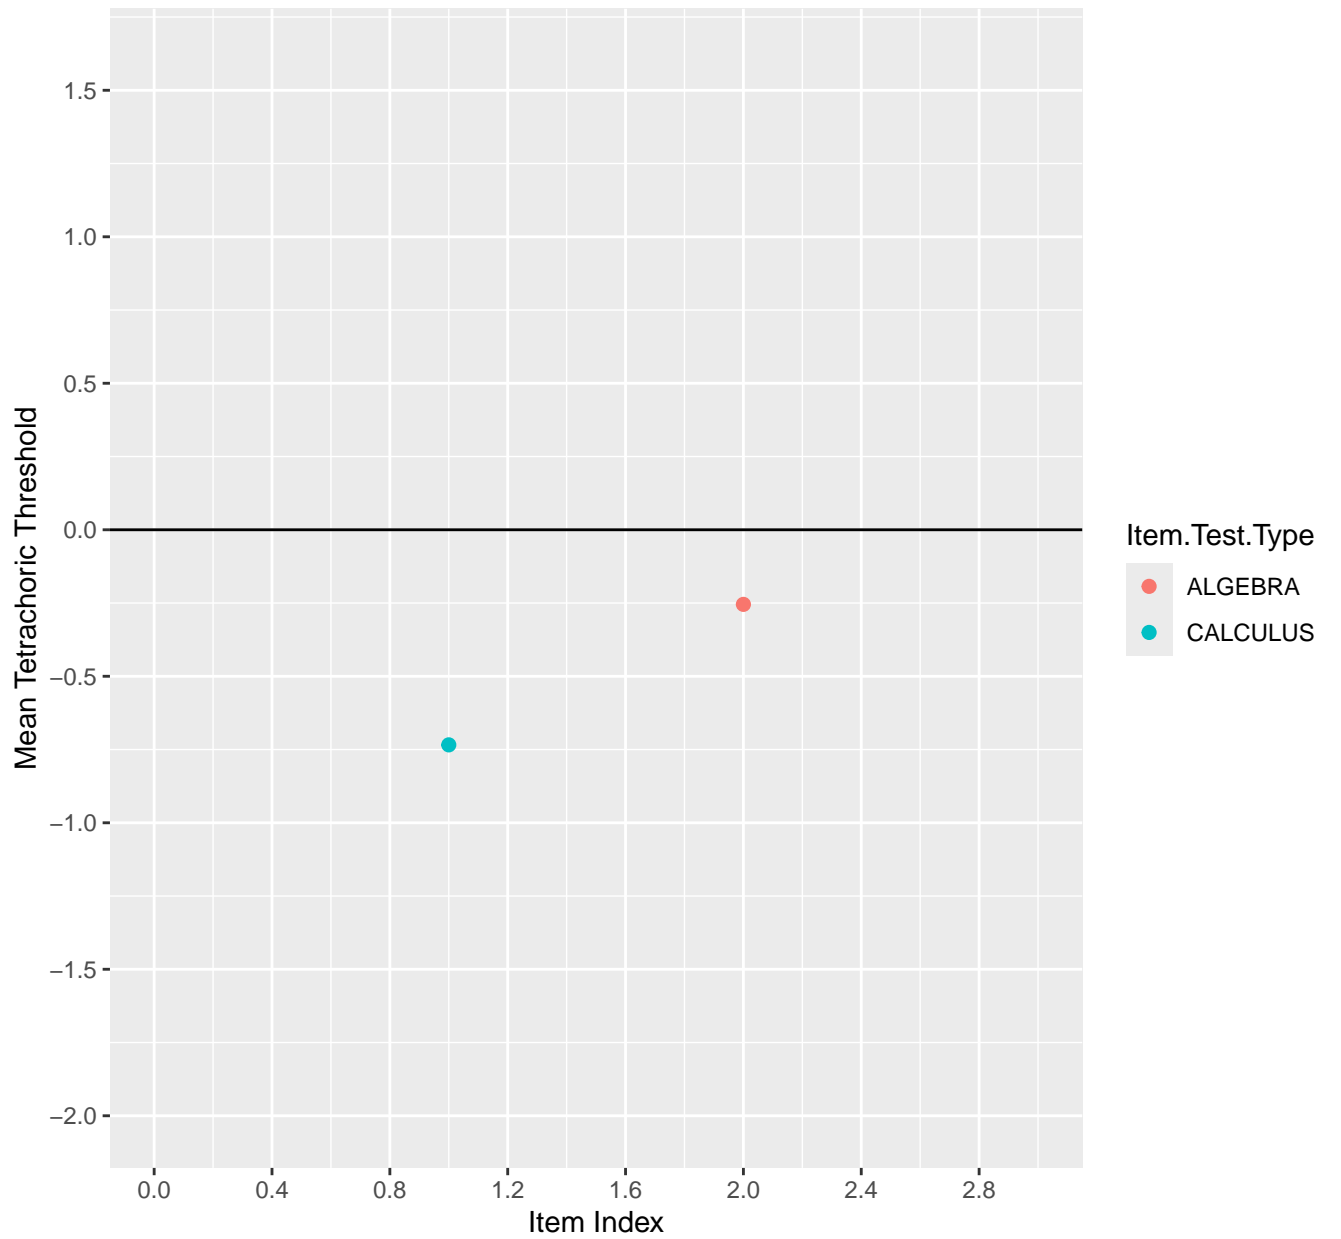

Mean Tetrachoric Threshold For KD1.14.V3