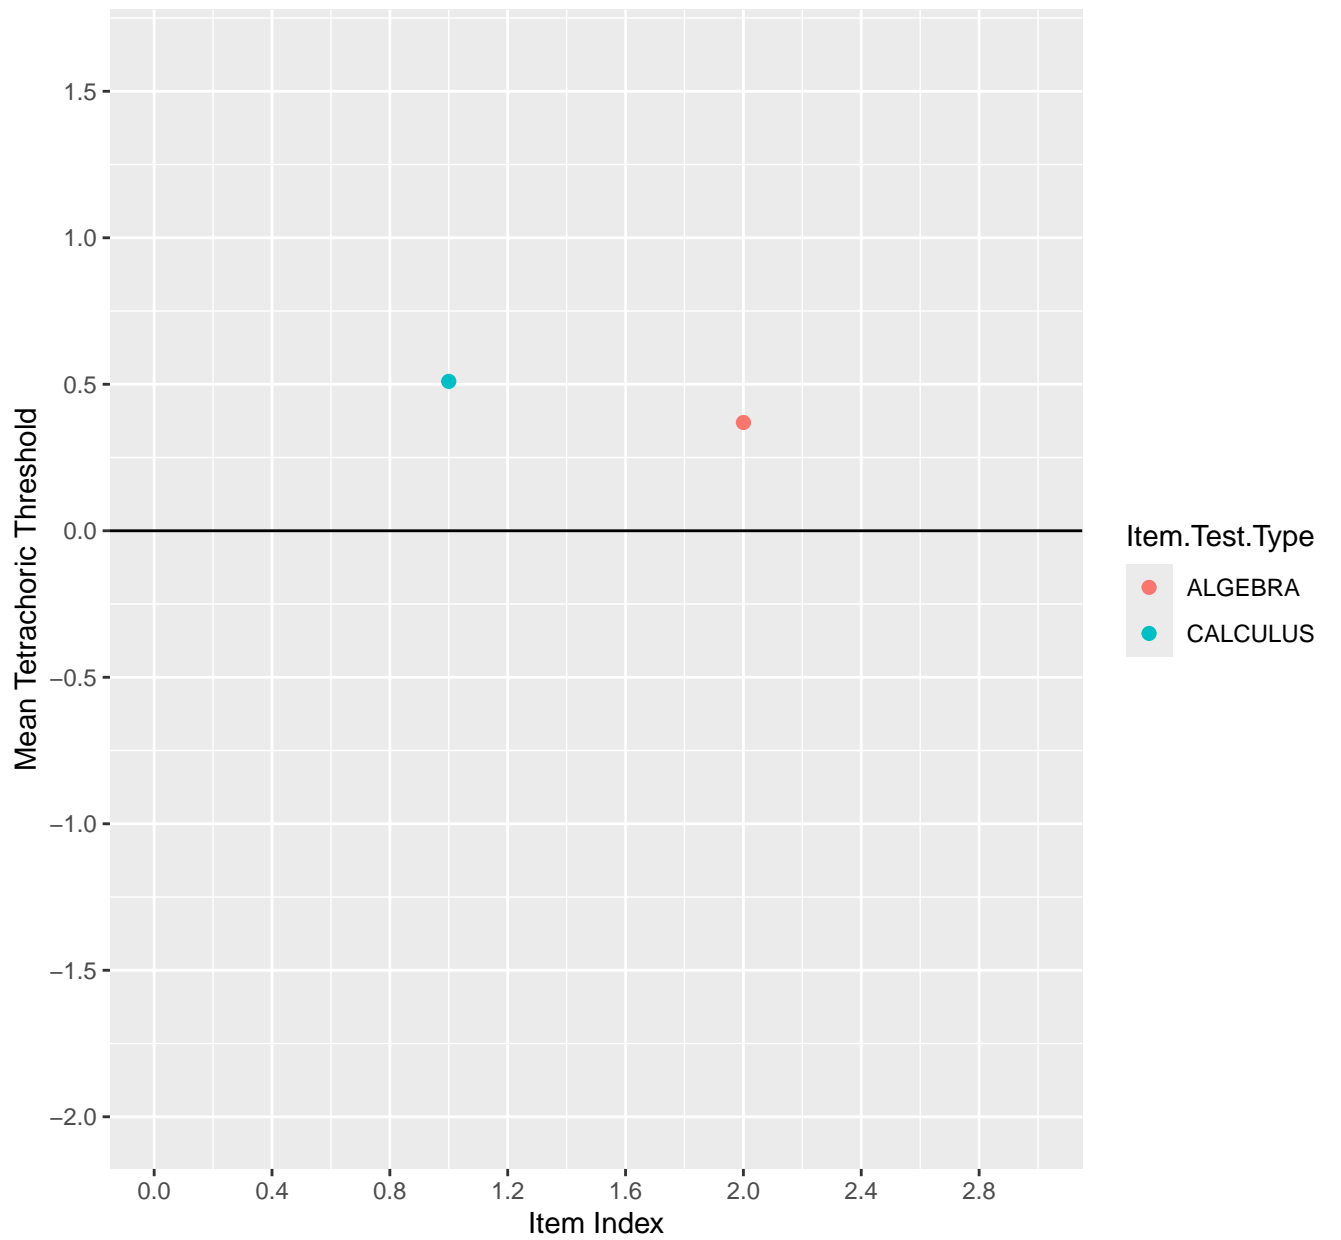

Mean Tetrachoric Threshold For KD1.1.V1

Mean Tetrachoric Threshold For KD1.1.V3

Mean Tetrachoric Threshold For KD1.2.V1

Mean Tetrachoric Threshold For KD1.3.V1

Mean Tetrachoric Threshold For KD1.3.V2

Mean Tetrachoric Threshold For KD1.4.V1

Mean Tetrachoric Threshold For KD1.16.V1

Mean Tetrachoric Threshold For KD1.17.V1

Mean Tetrachoric Threshold For KD1.17.V2EC

Mean Tetrachoric Threshold For KD1.17.V3AH

Mean Tetrachoric Threshold For KD1.18.V1

Mean Tetrachoric Threshold For KD1.18.V3

Mean Tetrachoric Threshold For KD1.19.V1

Mean Tetrachoric Threshold For KD1.19.V3

Mean Tetrachoric Threshold For KD1.20.V1

Mean Tetrachoric Threshold For KD1.20.V2EC

Mean Tetrachoric Threshold For KD1.21.V1

Mean Tetrachoric Threshold For KD1.21.V2

Mean Tetrachoric Threshold For KD1.22.V1

Mean Tetrachoric Threshold For KD1.22.V2EC

Mean Tetrachoric Threshold For KD1.23.V2