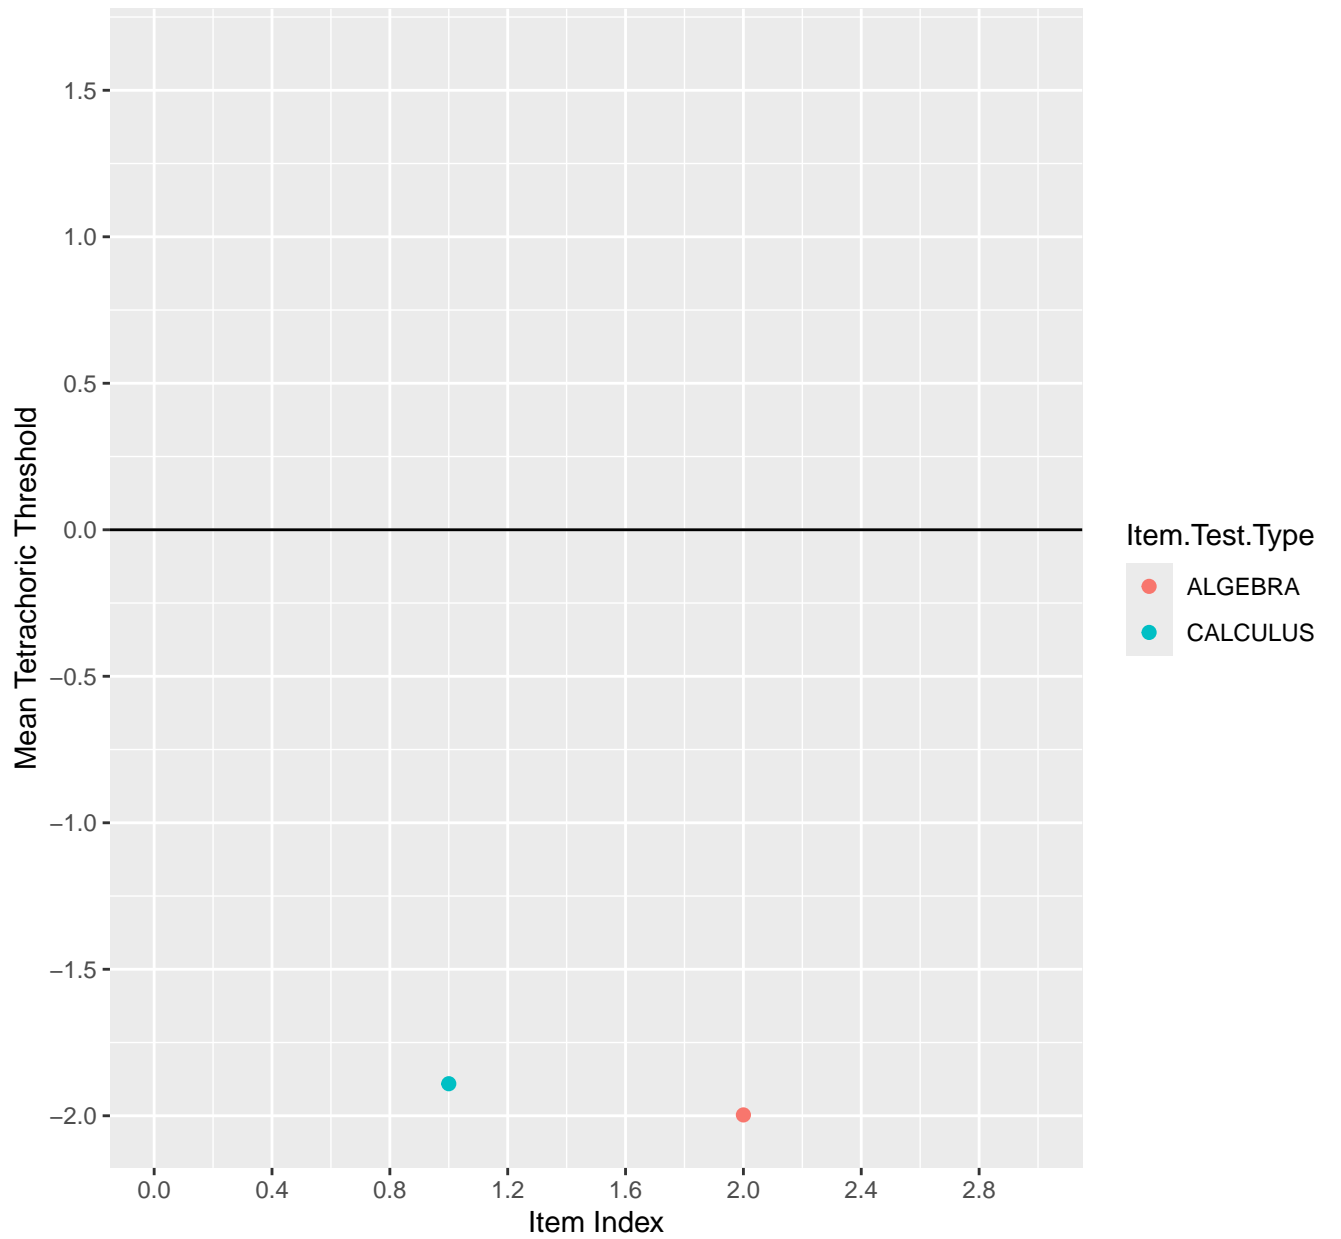

Mean Tetrachoric Threshold For KD1.1.V1

Mean Tetrachoric Threshold For KD1.1.V3

Mean Tetrachoric Threshold For KD1.2.V1

Mean Tetrachoric Threshold For KD1.3.V1

Mean Tetrachoric Threshold For KD1.3.V2

Mean Tetrachoric Threshold For KD1.4.V1

Mean Tetrachoric Threshold For KD1.5.V1

Mean Tetrachoric Threshold For KD1.5.V3

Mean Tetrachoric Threshold For KD1.6.V1

Mean Tetrachoric Threshold For KD1.6.V3

Mean Tetrachoric Threshold For KD1.6.V4EC

Mean Tetrachoric Threshold For KD1.7.V1

Mean Tetrachoric Threshold For KD1.8.V1

Mean Tetrachoric Threshold For KD1.8.V3

Mean Tetrachoric Threshold For KD1.9.V1

Mean Tetrachoric Threshold For KD1.10.V1

Mean Tetrachoric Threshold For KD1.10.V3

Mean Tetrachoric Threshold For KD1.10.V6EC