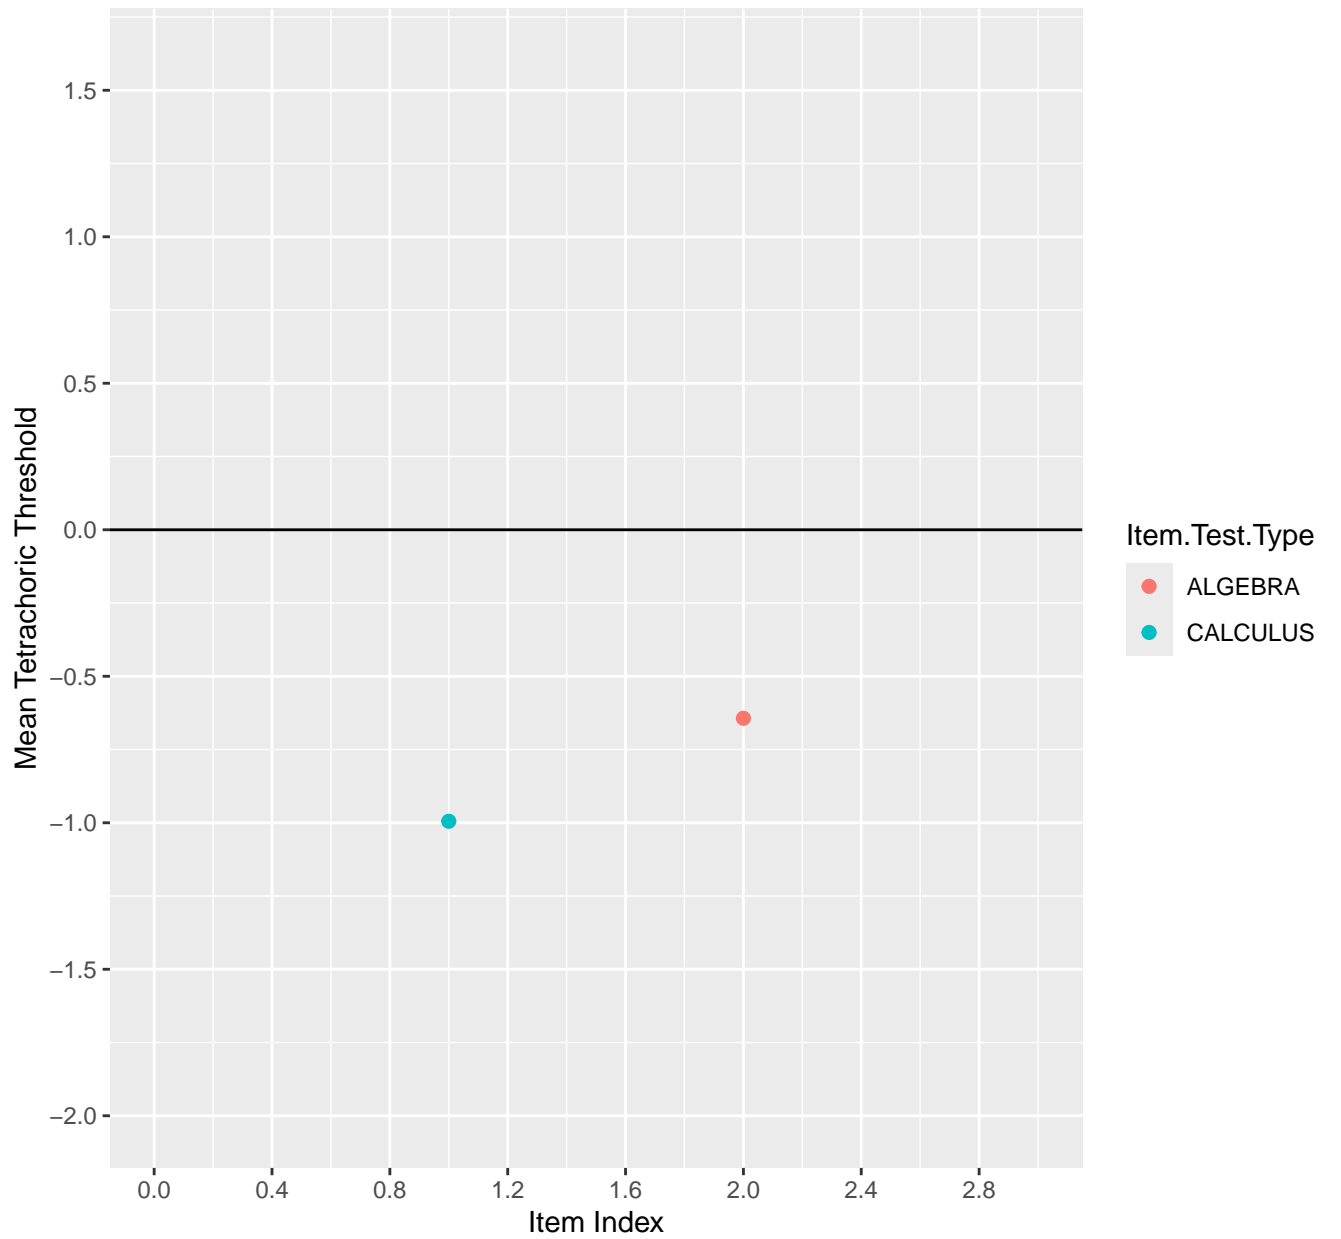

Mean Tetrachoric Threshold For KD1.1.V1

Mean Tetrachoric Threshold For KD1.1.V3

Mean Tetrachoric Threshold For KD1.2.V1

Mean Tetrachoric Threshold For KD1.3.V1

Mean Tetrachoric Threshold For KD1.3.V2

Mean Tetrachoric Threshold For KD1.4.V1

Mean Tetrachoric Threshold For KD1.5.V1

Mean Tetrachoric Threshold For KD1.5.V3

Mean Tetrachoric Threshold For KD1.6.V1

Mean Tetrachoric Threshold For KD1.6.V3

Mean Tetrachoric Threshold For KD1.6.V4EC

Mean Tetrachoric Threshold For KD1.7.V1

Mean Tetrachoric Threshold For KD1.8.V1

Mean Tetrachoric Threshold For KD1.8.V3

Mean Tetrachoric Threshold For KD1.9.V1

Mean Tetrachoric Threshold For KD1.10.V1

Mean Tetrachoric Threshold For KD1.10.V3

Mean Tetrachoric Threshold For KD1.10.V6EC