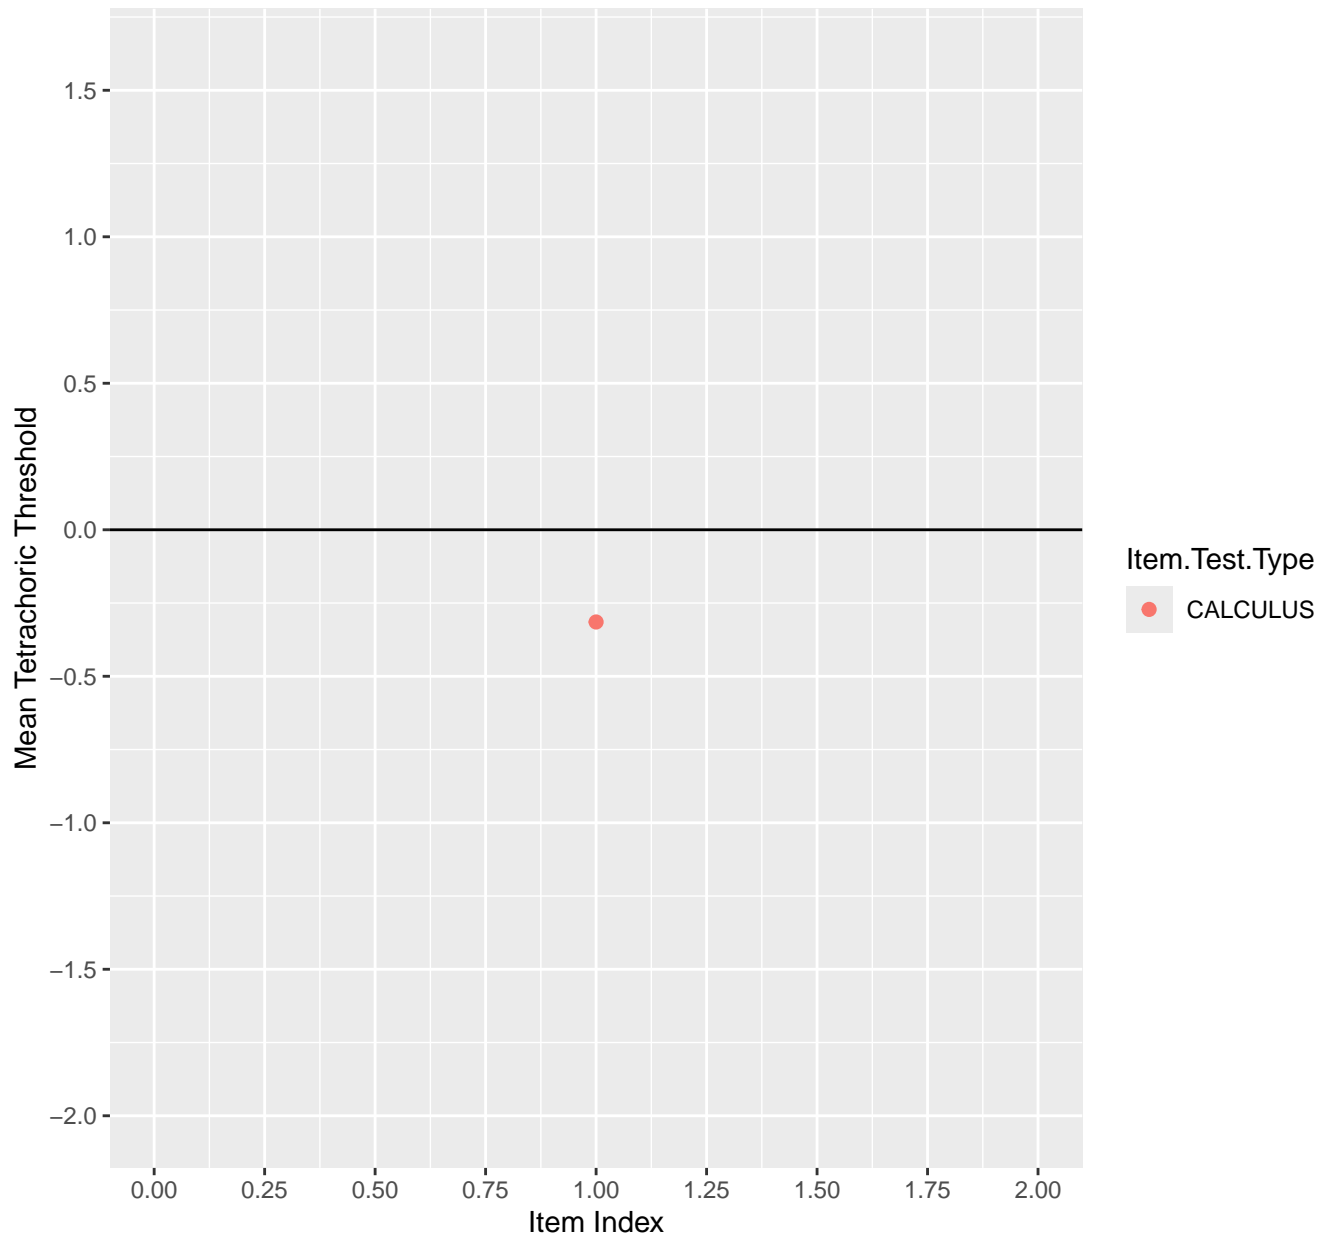

Mean Tetrachoric Threshold For KD1.42.V6EC

Mean Tetrachoric Threshold For KD1.43.V1

Mean Tetrachoric Threshold For KD1.43.V6EC

Mean Tetrachoric Threshold For KD1.44.V1

Mean Tetrachoric Threshold For KD1.44.V6EC