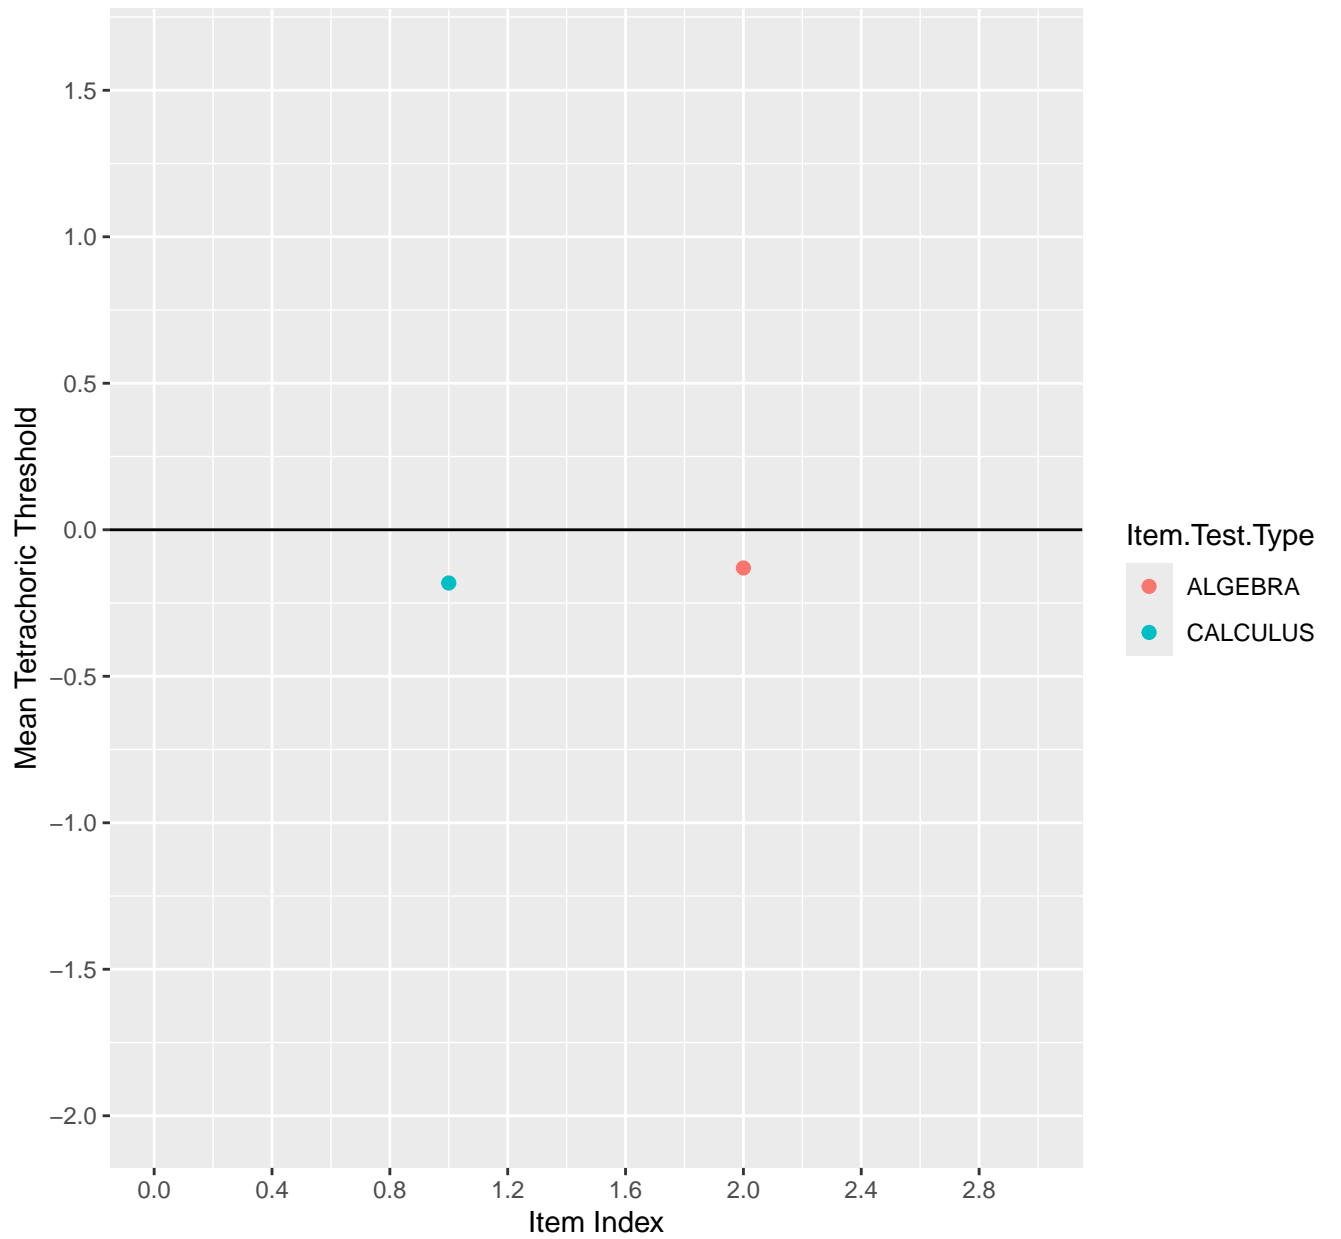

Mean Tetrachoric Threshold For KD1.46.V1

Mean Tetrachoric Threshold For KD1.47.V1

Mean Tetrachoric Threshold For KD1.48.V1

Mean Tetrachoric Threshold For KD1.49.V1

Mean Tetrachoric Threshold For KD1.50.V1