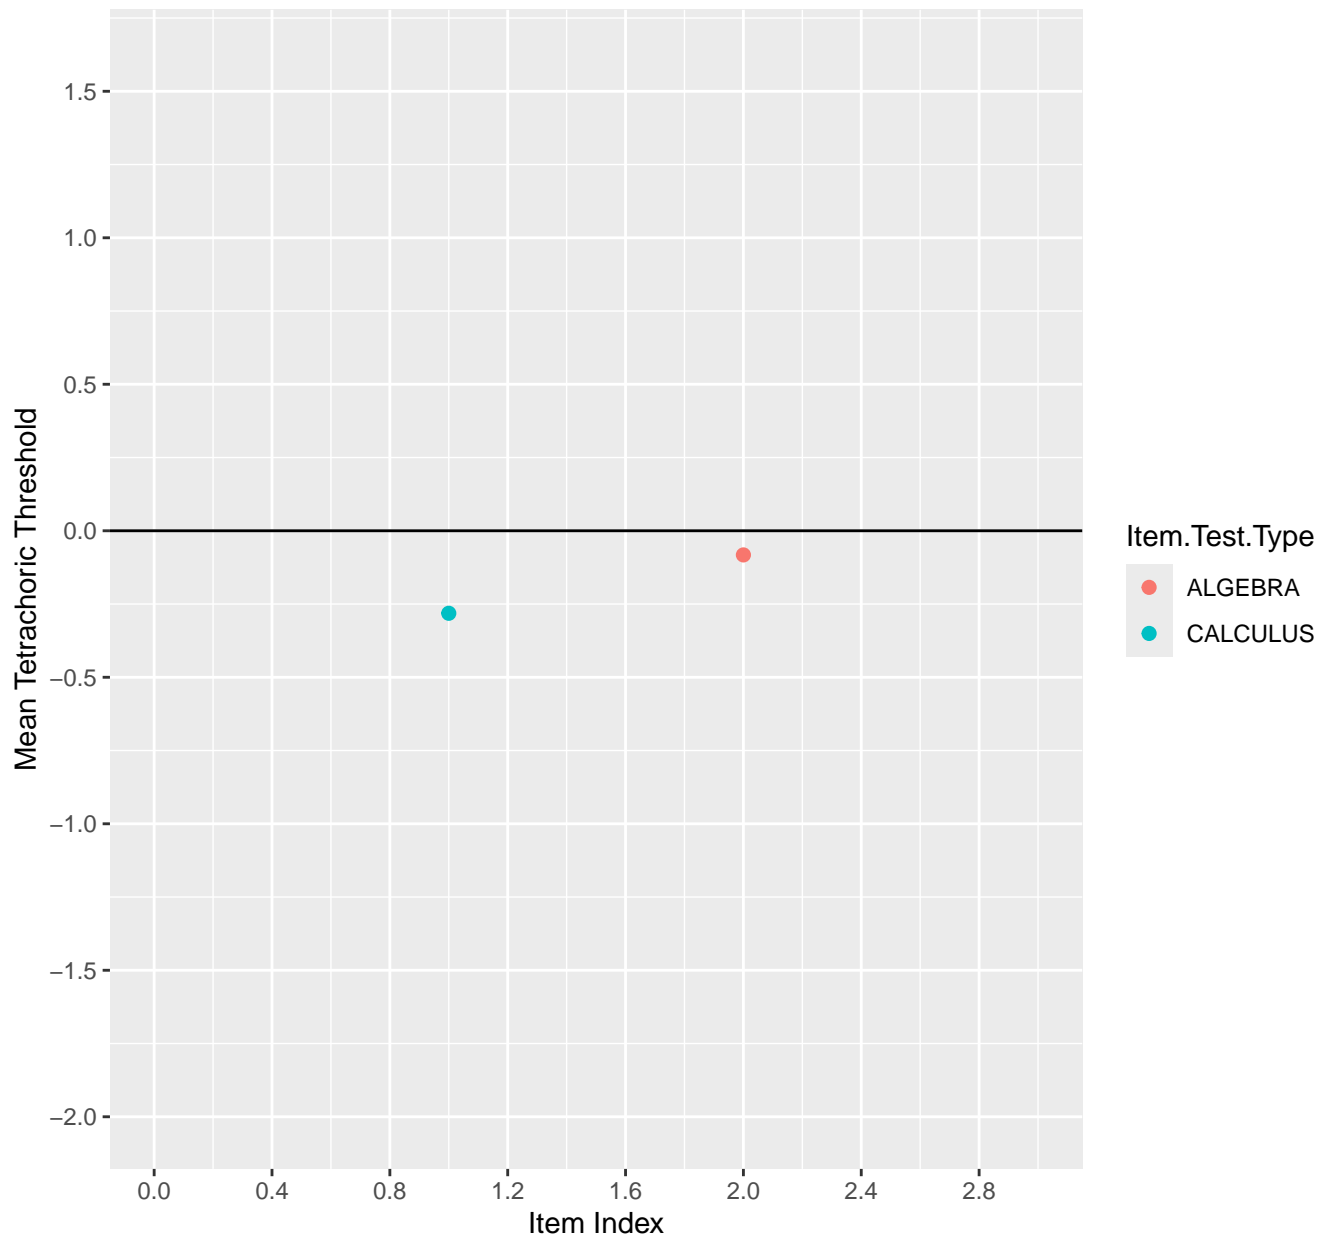

Mean Tetrachoric Threshold For KD1.13.V4EC