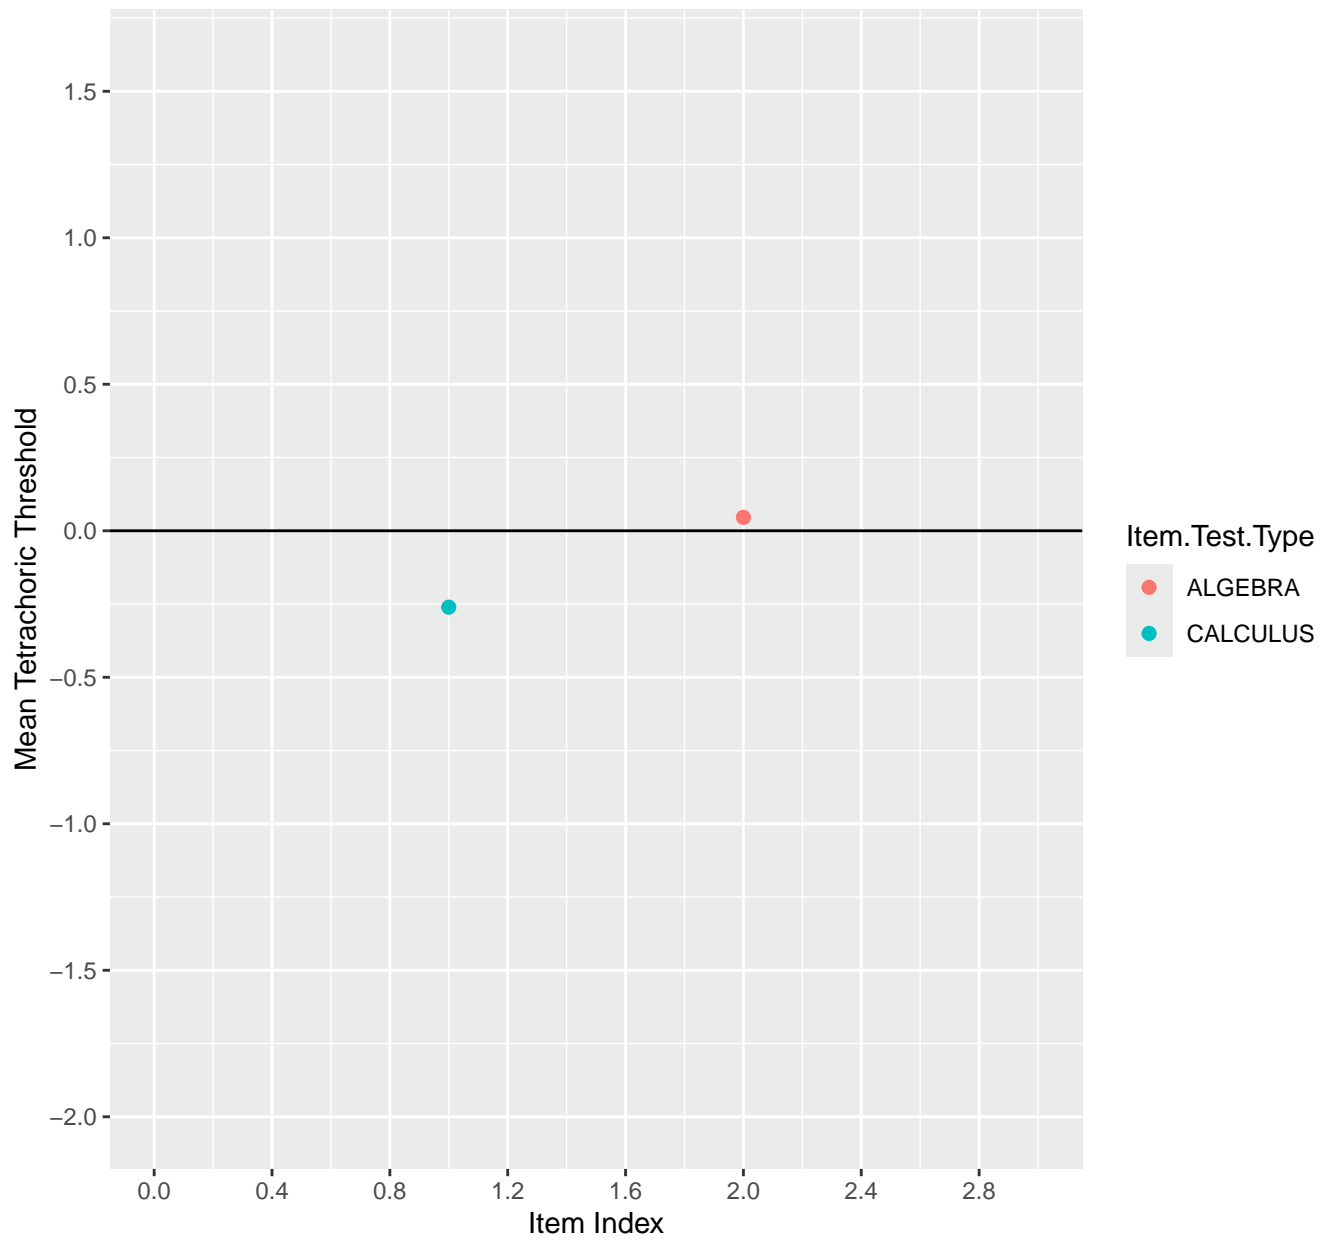

Mean Tetrachoric Threshold For KD1.24.V1