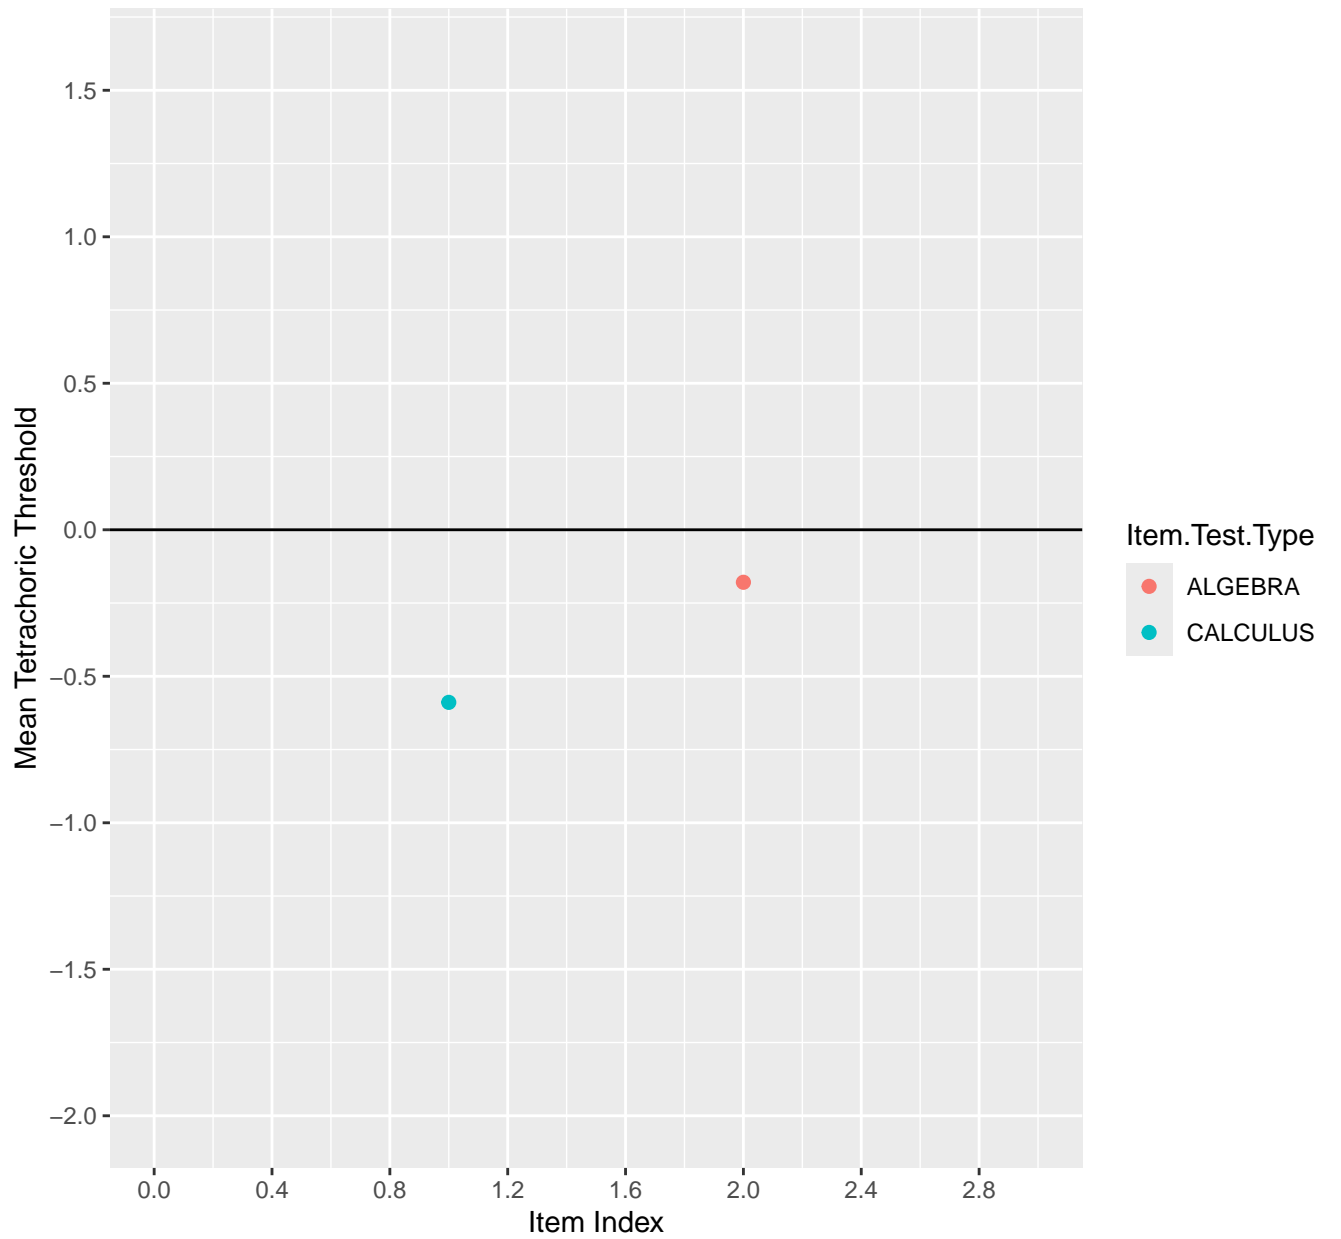

Mean Tetrachoric Threshold For KD1.46.V1