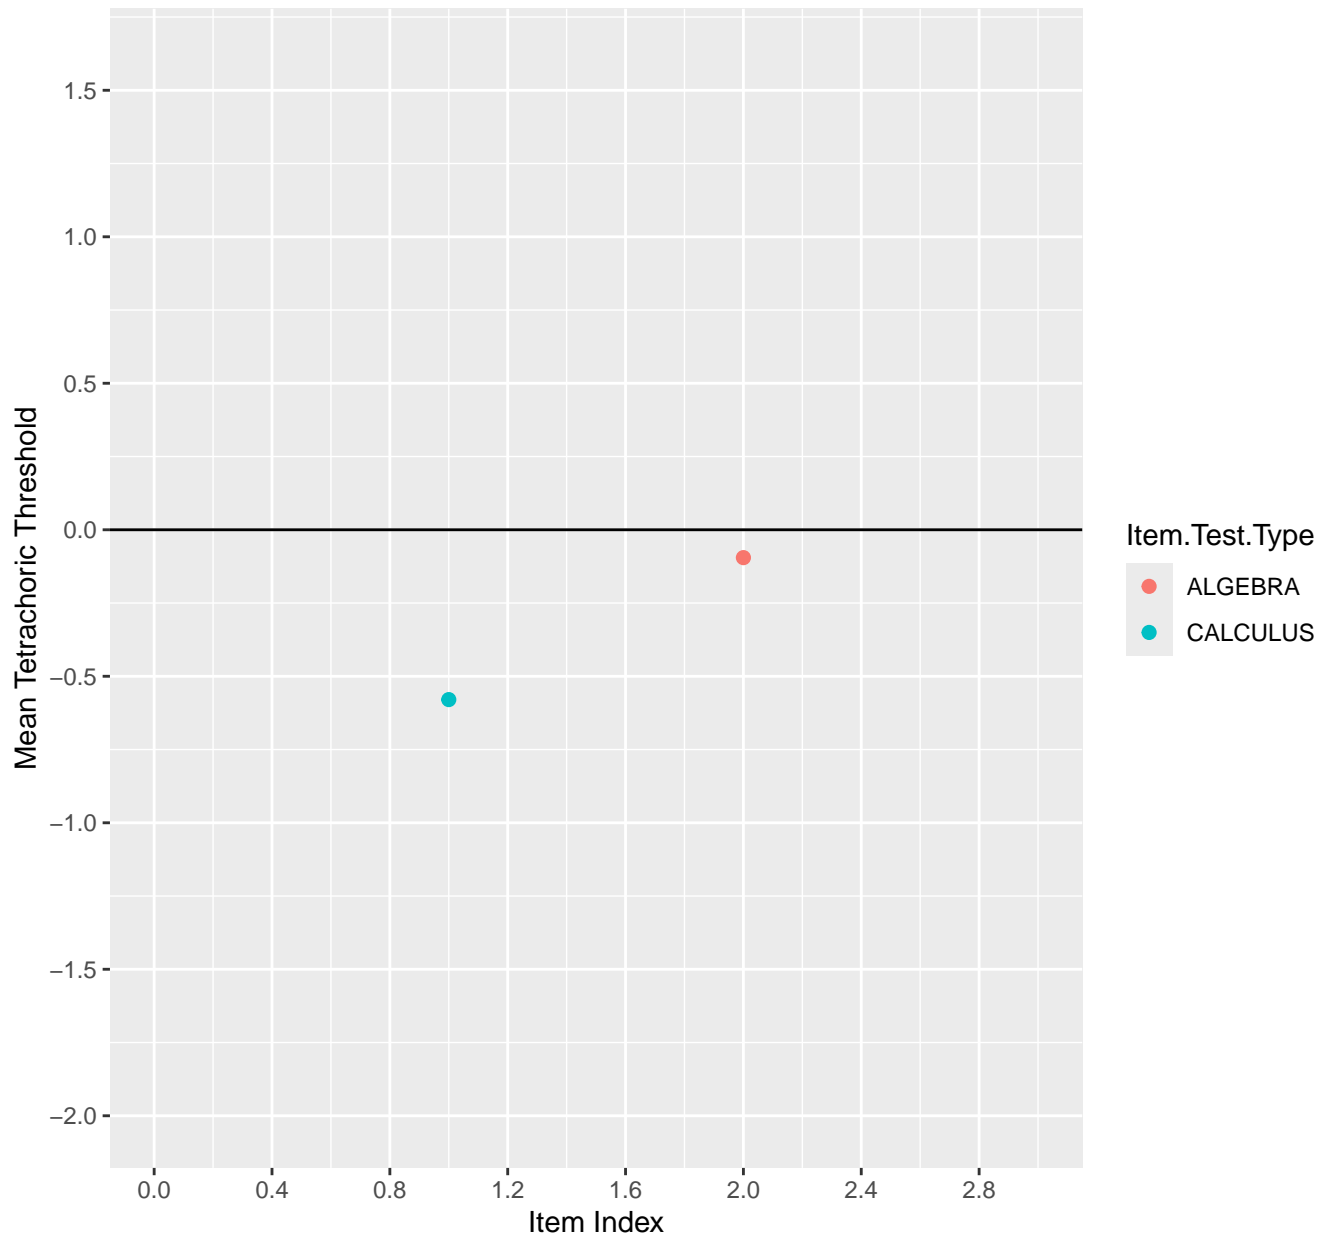

Mean Tetrachoric Threshold For KD1.14.V1