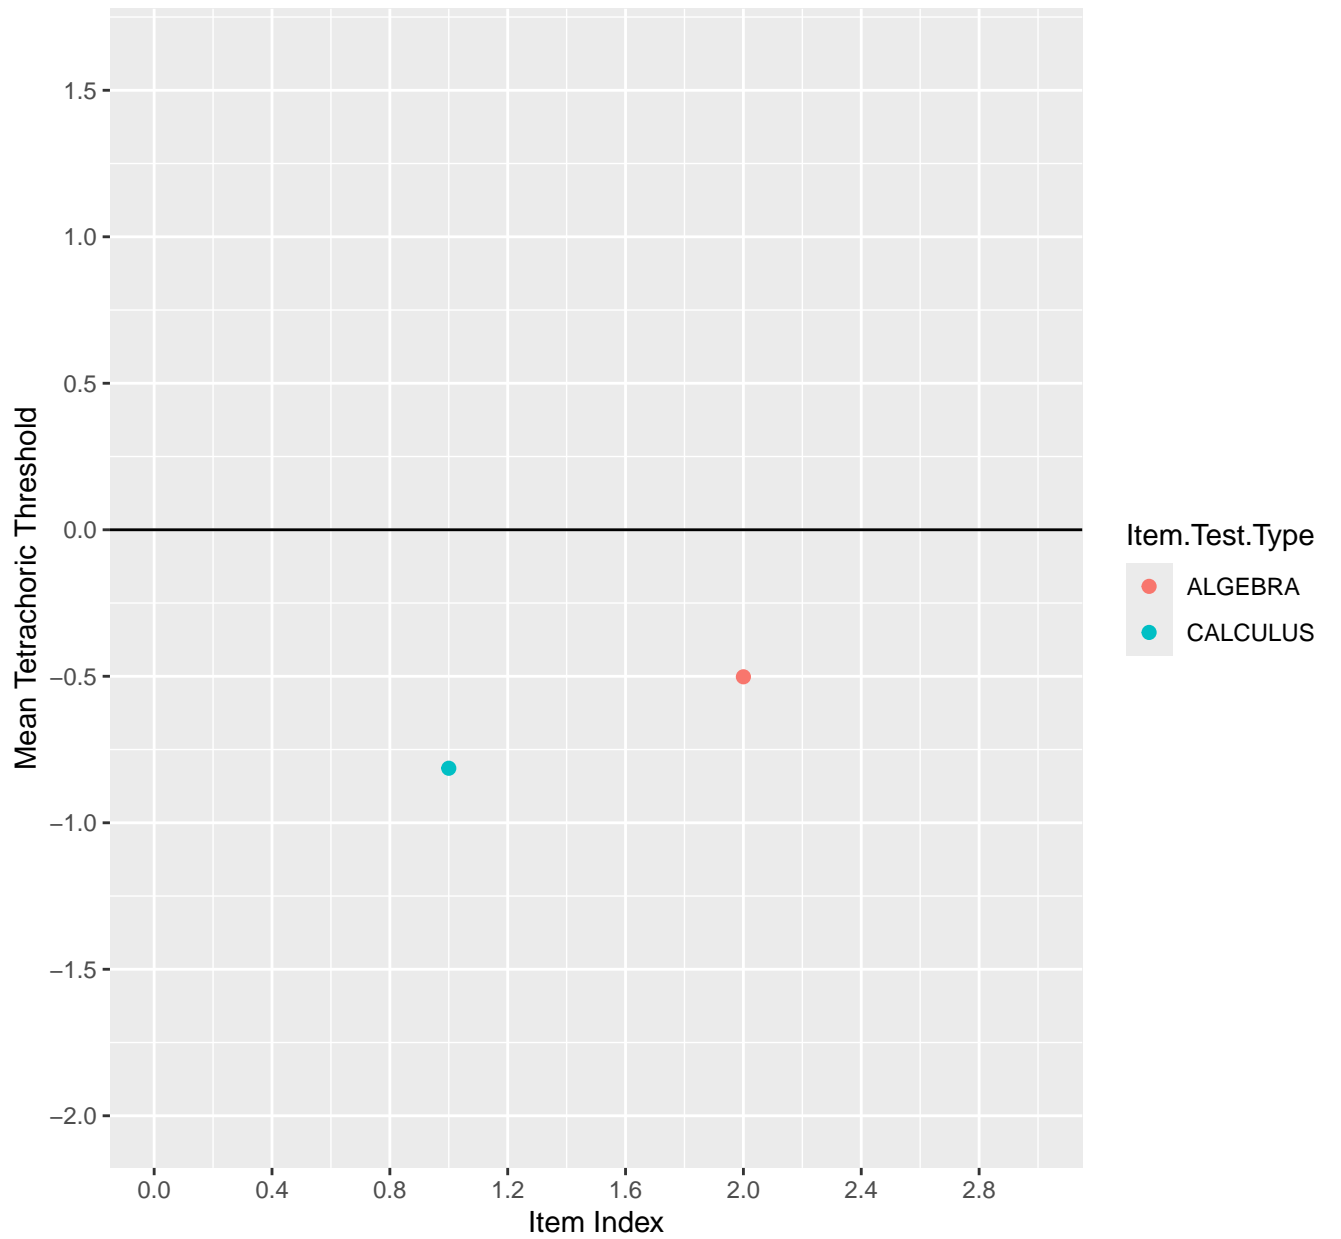

Mean Tetrachoric Threshold For KD1.1.V1

Mean Tetrachoric Threshold For KD1.1.V3

Mean Tetrachoric Threshold For KD1.2.V1

Mean Tetrachoric Threshold For KD1.3.V1

Mean Tetrachoric Threshold For KD1.3.V2

Mean Tetrachoric Threshold For KD1.4.V1

Mean Tetrachoric Threshold For KD1.5.V1

Mean Tetrachoric Threshold For KD1.5.V3

Mean Tetrachoric Threshold For KD1.6.V1

Mean Tetrachoric Threshold For KD1.6.V3

Mean Tetrachoric Threshold For KD1.6.V4EC

Mean Tetrachoric Threshold For KD1.7.V1

Mean Tetrachoric Threshold For KD1.8.V1

Mean Tetrachoric Threshold For KD1.8.V3

Mean Tetrachoric Threshold For KD1.9.V1

Mean Tetrachoric Threshold For KD1.10.V1

Mean Tetrachoric Threshold For KD1.10.V3

Mean Tetrachoric Threshold For KD1.10.V6EC

Mean Tetrachoric Threshold For KD1.11.V1

Mean Tetrachoric Threshold For KD1.11.V6EC

Mean Tetrachoric Threshold For KD1.12.V1

Mean Tetrachoric Threshold For KD1.13.V1

Mean Tetrachoric Threshold For KD1.13.V3