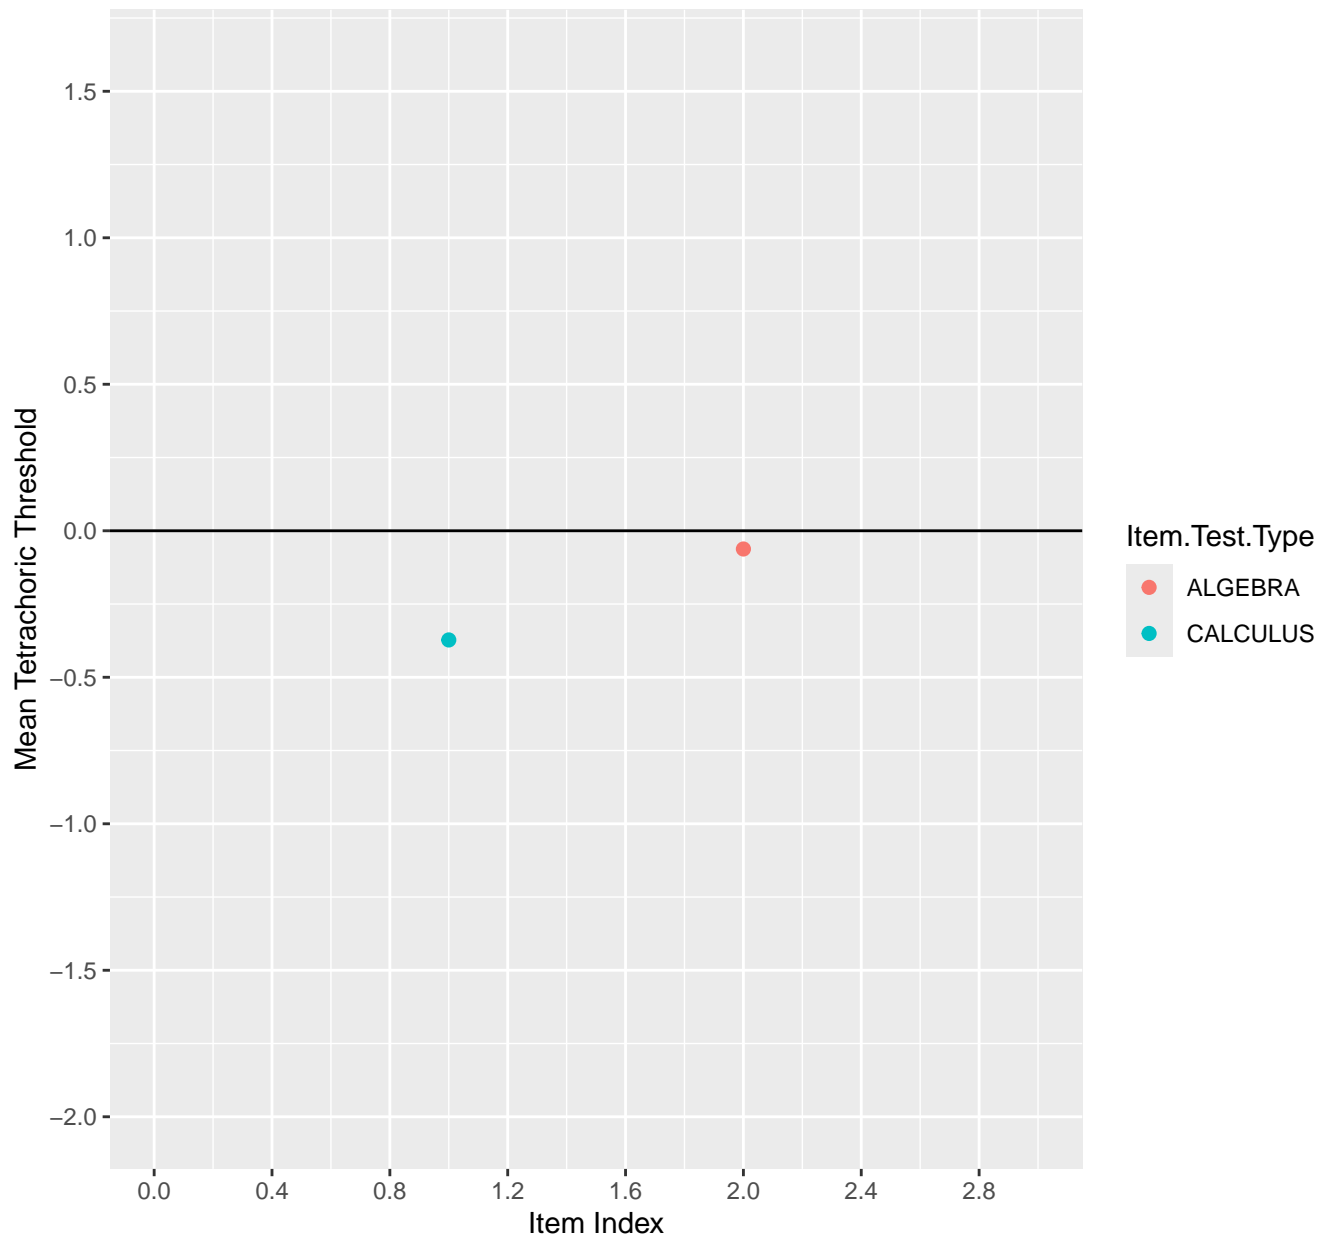

Mean Tetrachoric Threshold For KD1.47.V1