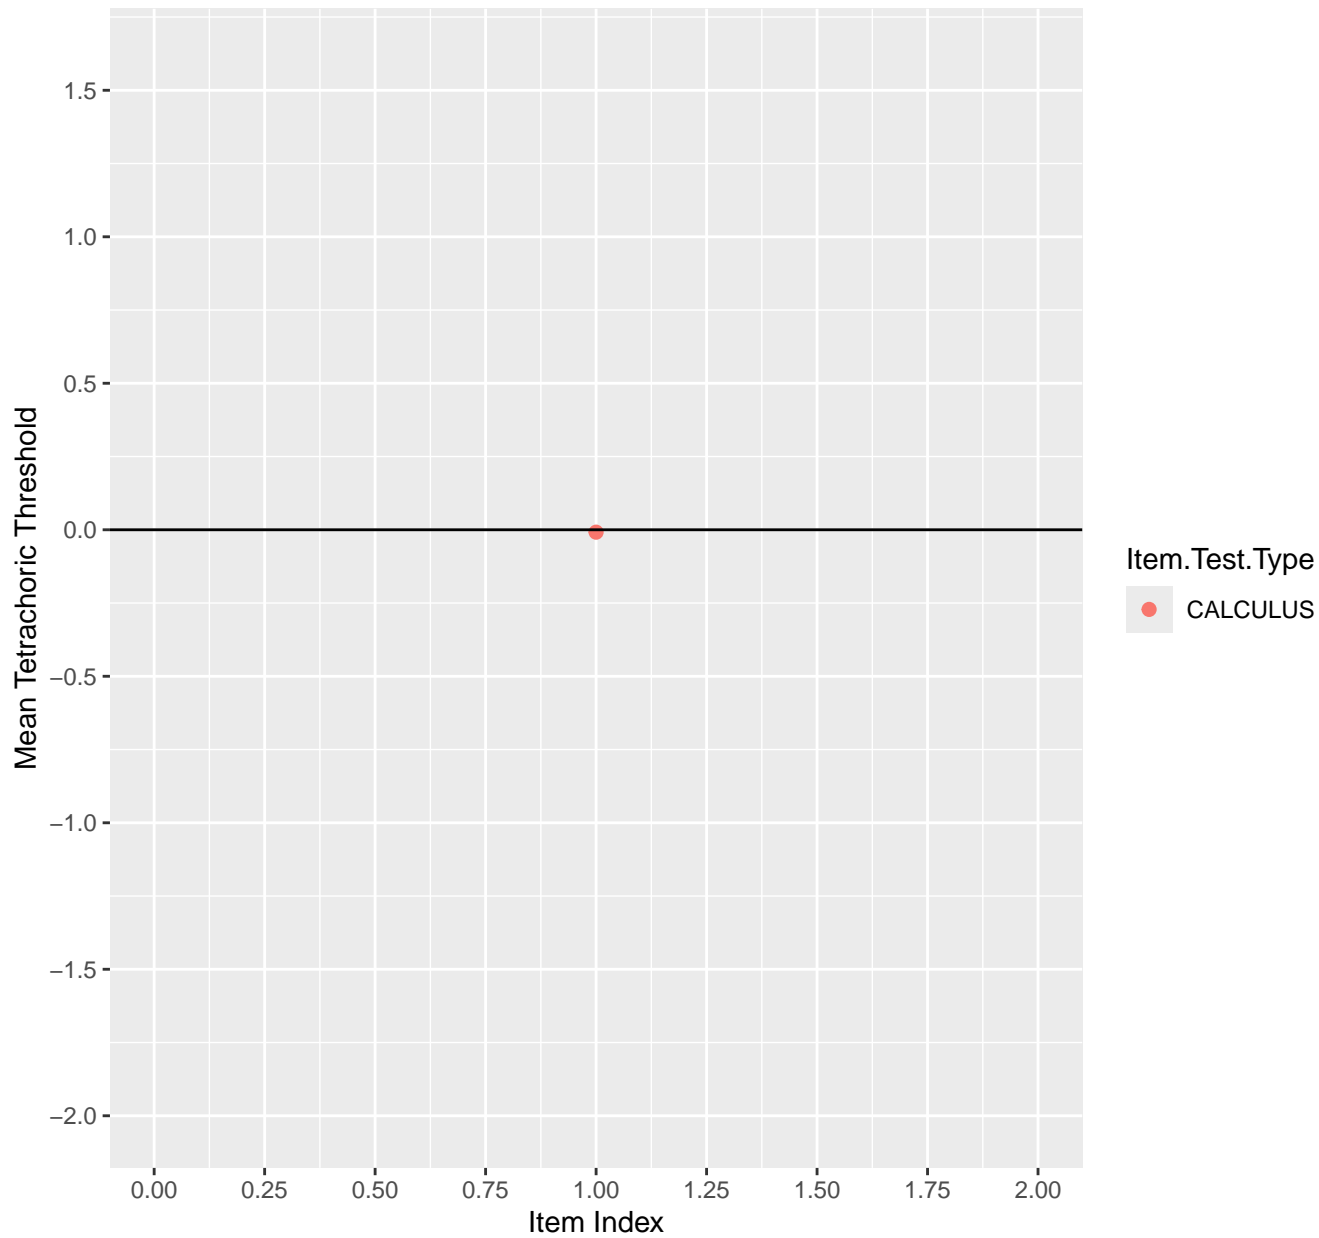

Mean Tetrachoric Threshold For KD1.42.V6EC