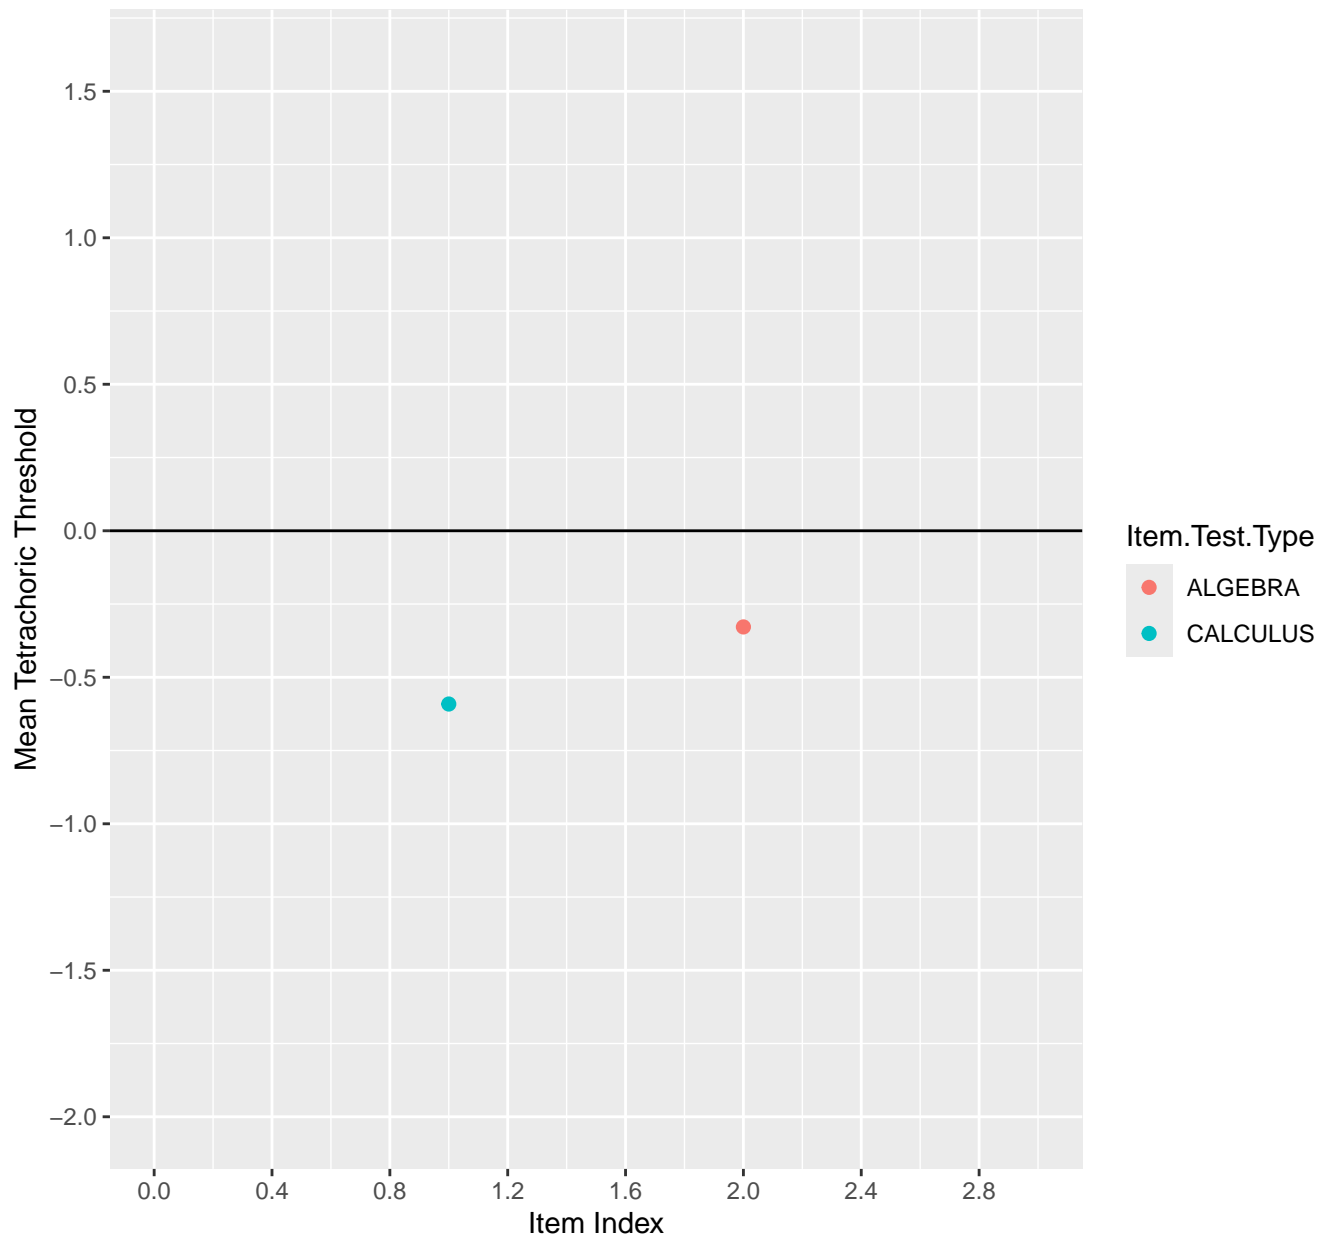

Mean Tetrachoric Threshold For KD1.39.V3AH