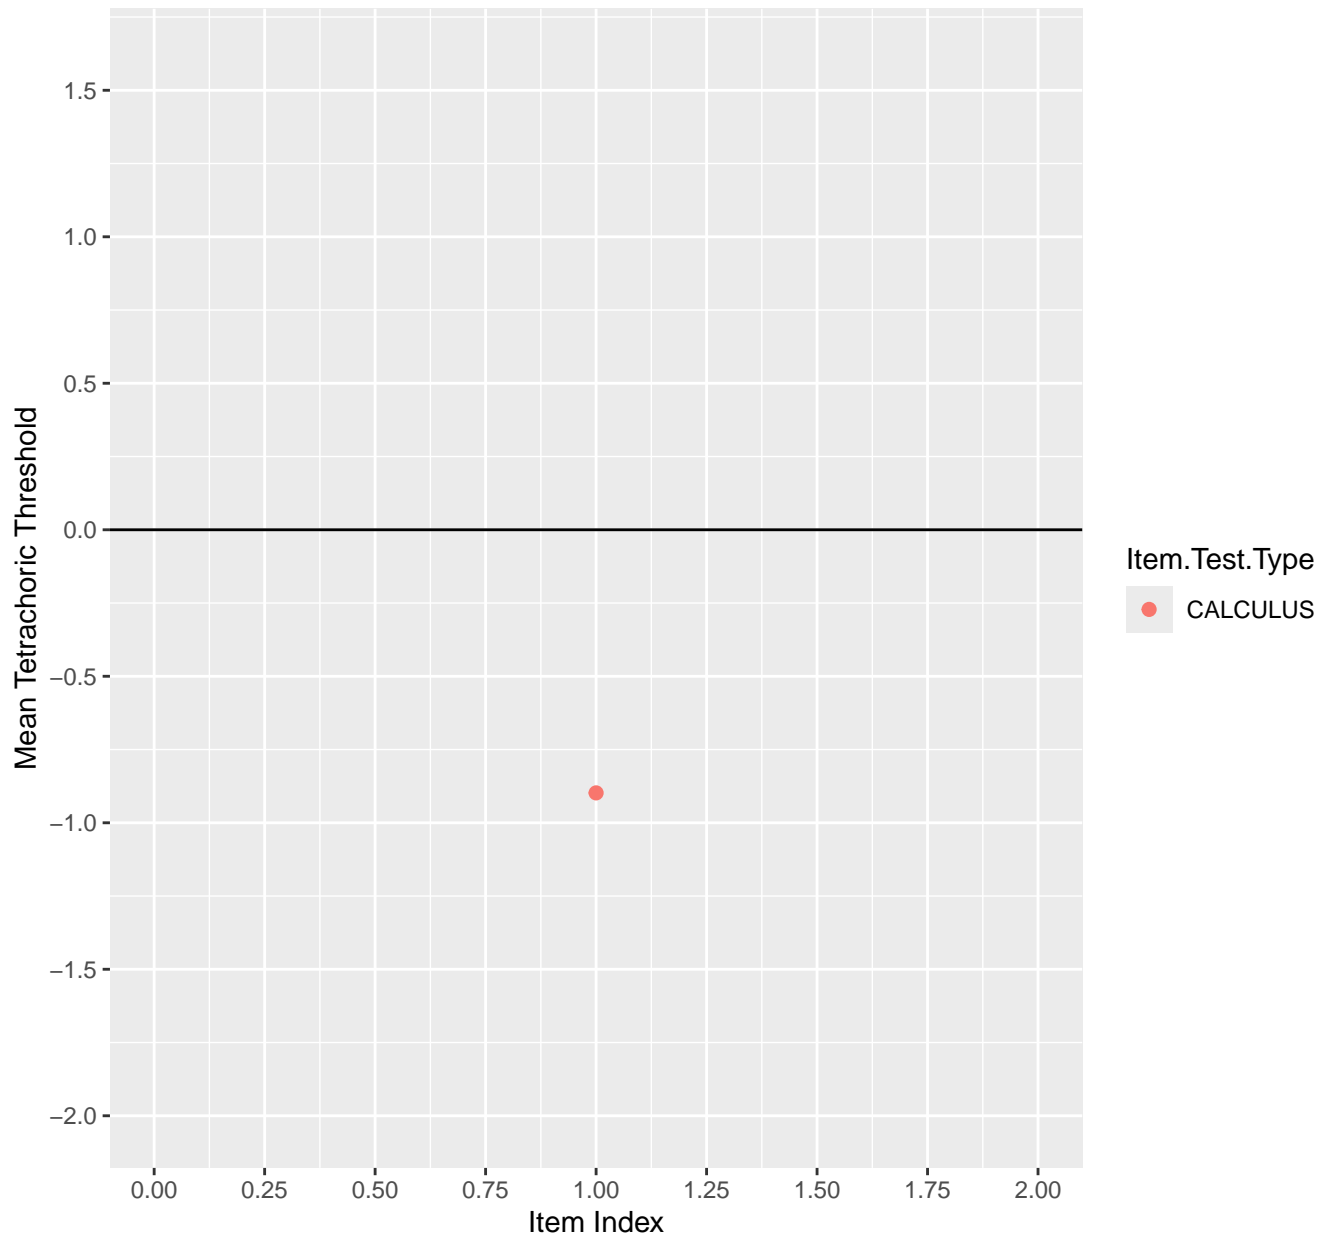

Mean Tetrachoric Threshold For KD1.1.V1

Mean Tetrachoric Threshold For KD1.1.V3

Mean Tetrachoric Threshold For KD1.2.V1

Mean Tetrachoric Threshold For KD1.3.V1

Mean Tetrachoric Threshold For KD1.3.V2

Mean Tetrachoric Threshold For KD1.4.V1

Mean Tetrachoric Threshold For KD1.8.V1

Mean Tetrachoric Threshold For KD1.8.V3

Mean Tetrachoric Threshold For KD1.9.V1

Mean Tetrachoric Threshold For KD1.10.V1

Mean Tetrachoric Threshold For KD1.10.V3

Mean Tetrachoric Threshold For KD1.10.V6EC

Mean Tetrachoric Threshold For KD1.13.V4EC

Mean Tetrachoric Threshold For KD1.14.V1

Mean Tetrachoric Threshold For KD1.14.V3

Mean Tetrachoric Threshold For KD1.15.V1

Mean Tetrachoric Threshold For KD1.15.V2EC

Mean Tetrachoric Threshold For KD1.16.V1

Mean Tetrachoric Threshold For KD1.17.V1

Mean Tetrachoric Threshold For KD1.17.V2EC

Mean Tetrachoric Threshold For KD1.17.V3AH

Mean Tetrachoric Threshold For KD1.18.V1