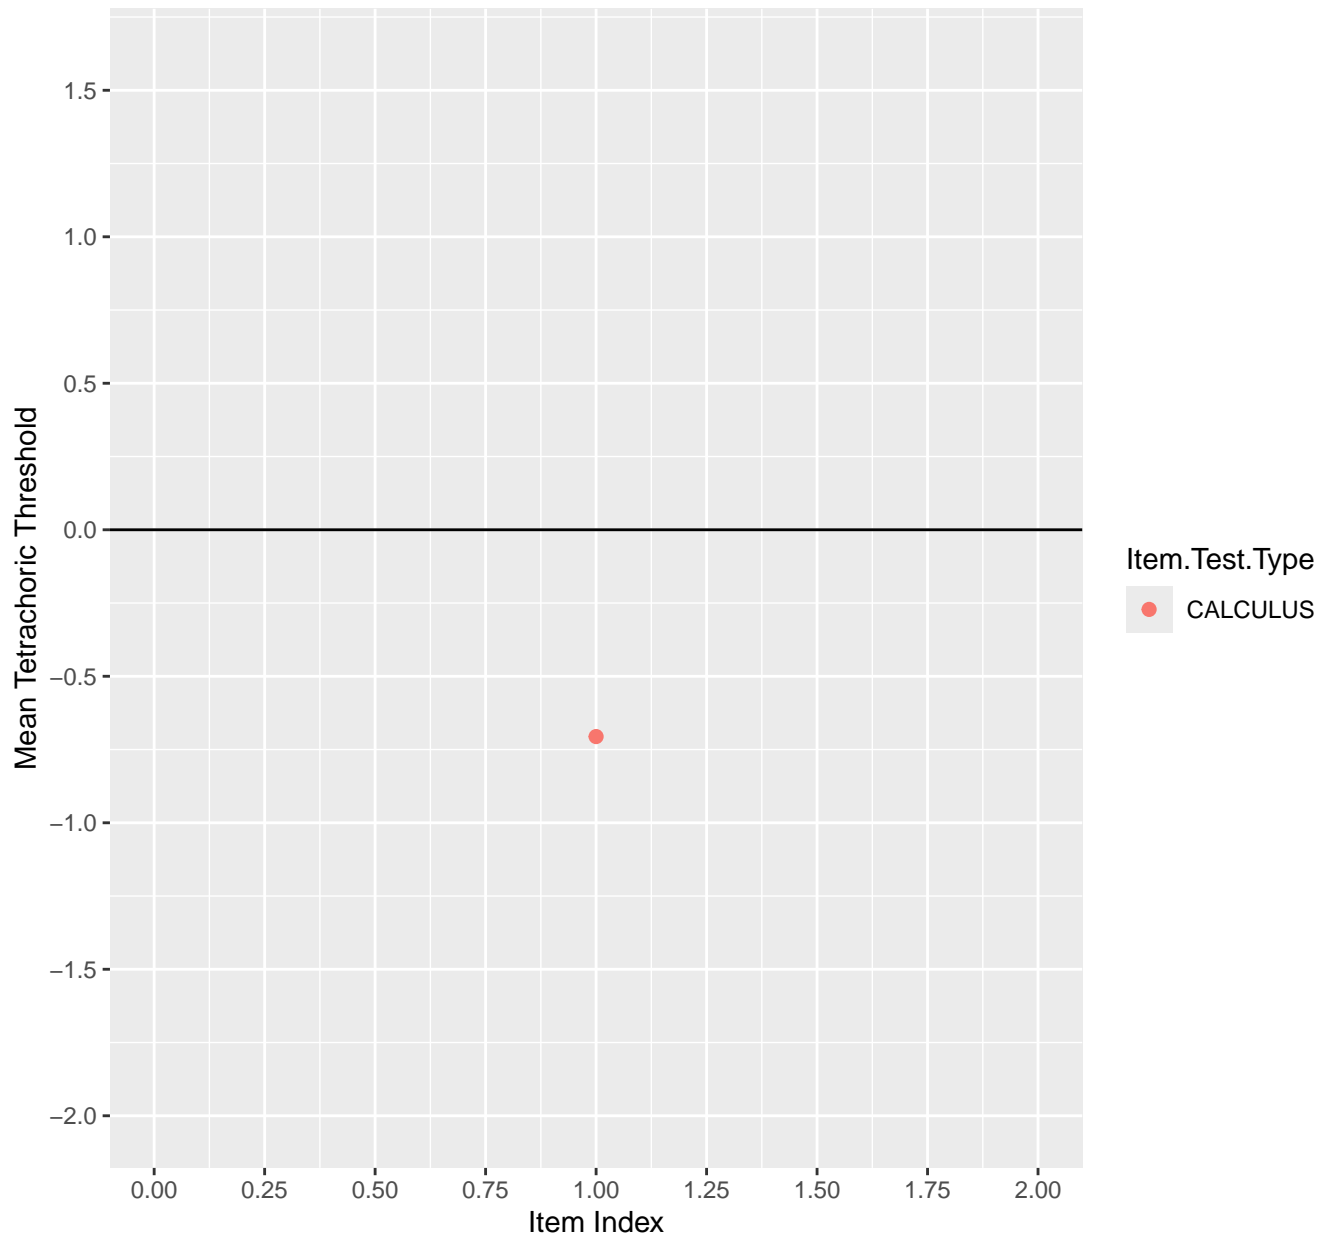

Mean Tetrachoric Threshold For KD1.38.V6EC