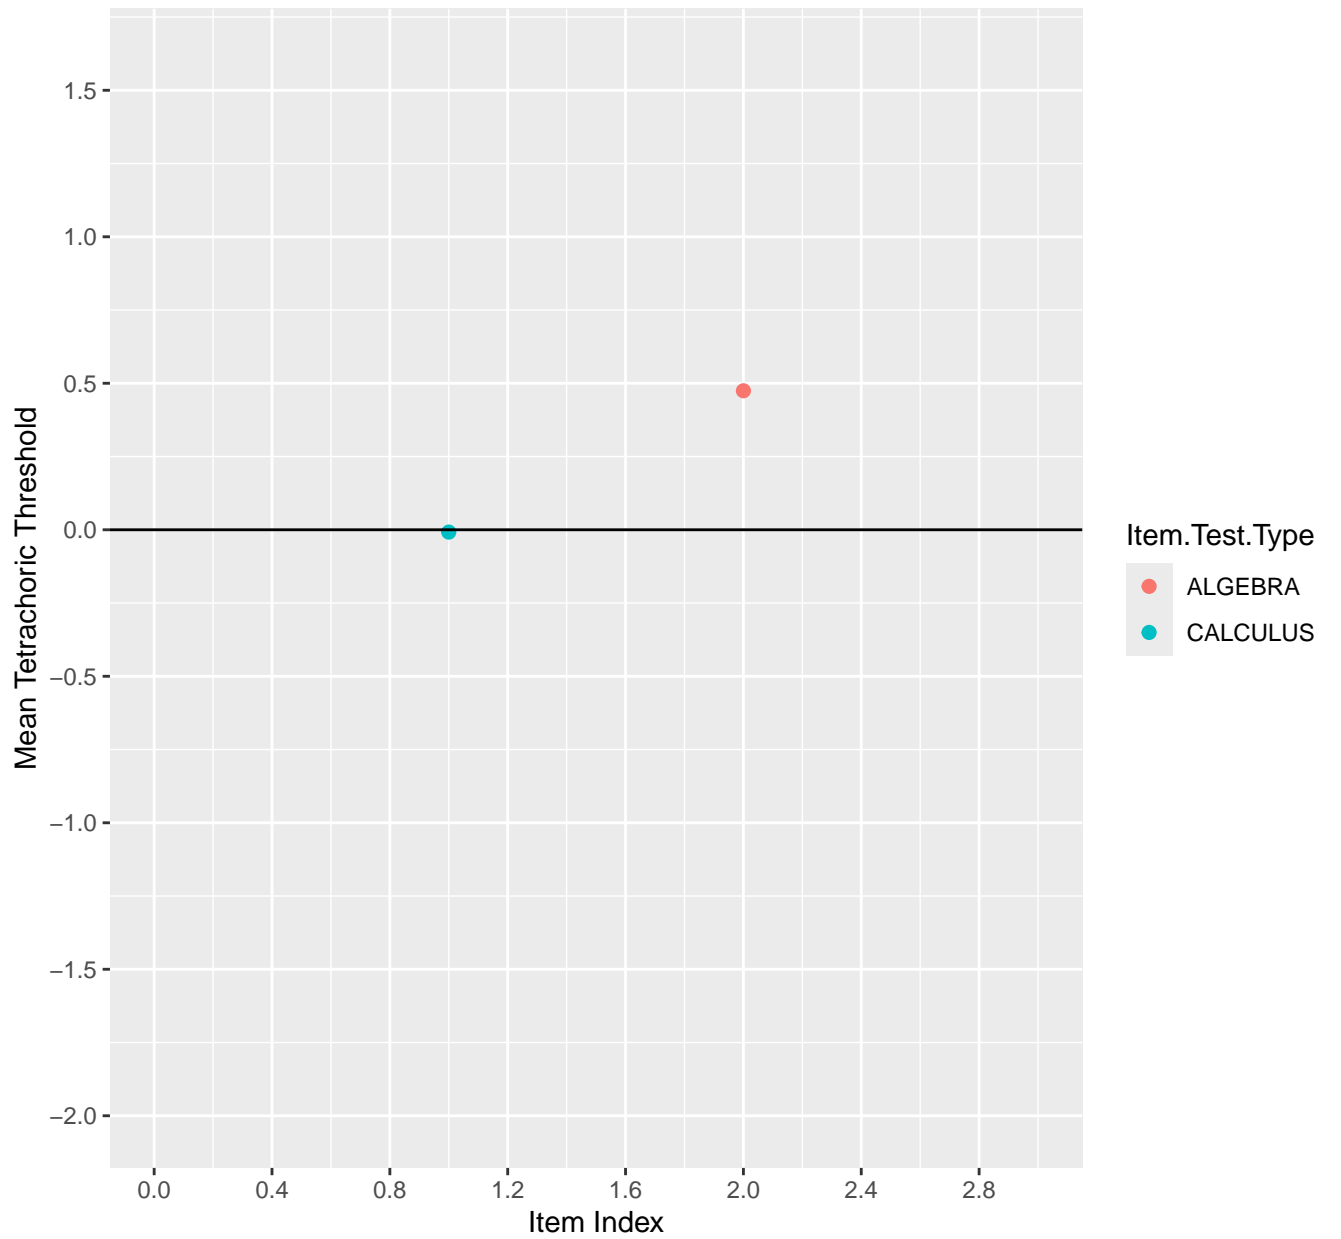

Mean Tetrachoric Threshold For KD1.1.V1

Mean Tetrachoric Threshold For KD1.1.V3

Mean Tetrachoric Threshold For KD1.2.V1

Mean Tetrachoric Threshold For KD1.3.V1

Mean Tetrachoric Threshold For KD1.3.V2

Mean Tetrachoric Threshold For KD1.4.V1

Mean Tetrachoric Threshold For KD1.8.V1

Mean Tetrachoric Threshold For KD1.8.V3

Mean Tetrachoric Threshold For KD1.9.V1

Mean Tetrachoric Threshold For KD1.10.V1

Mean Tetrachoric Threshold For KD1.10.V3

Mean Tetrachoric Threshold For KD1.10.V6EC

Mean Tetrachoric Threshold For KD1.16.V1

Mean Tetrachoric Threshold For KD1.17.V1

Mean Tetrachoric Threshold For KD1.17.V2EC

Mean Tetrachoric Threshold For KD1.17.V3AH

Mean Tetrachoric Threshold For KD1.18.V1

Mean Tetrachoric Threshold For KD1.18.V3

Mean Tetrachoric Threshold For KD1.19.V1

Mean Tetrachoric Threshold For KD1.19.V3

Mean Tetrachoric Threshold For KD1.20.V1

Mean Tetrachoric Threshold For KD1.20.V2EC