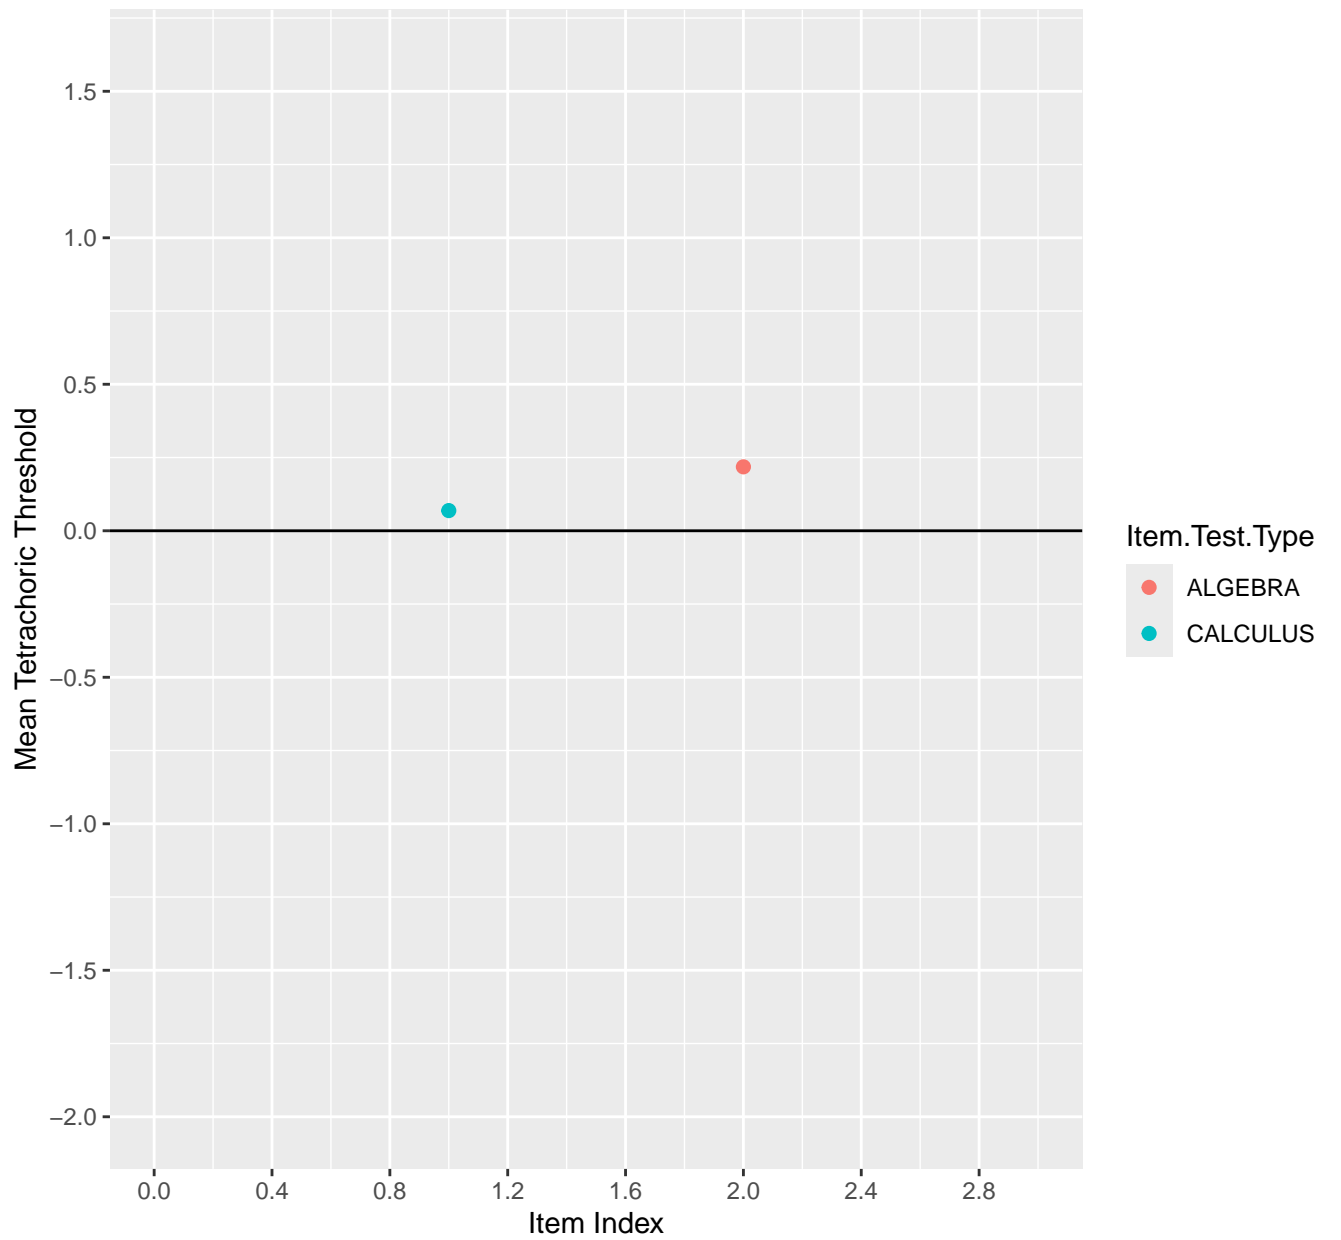

Mean Tetrachoric Threshold For KD1.1.V1

Mean Tetrachoric Threshold For KD1.1.V3

Mean Tetrachoric Threshold For KD1.2.V1

Mean Tetrachoric Threshold For KD1.3.V1

Mean Tetrachoric Threshold For KD1.3.V2

Mean Tetrachoric Threshold For KD1.4.V1

Mean Tetrachoric Threshold For KD1.8.V1

Mean Tetrachoric Threshold For KD1.8.V3

Mean Tetrachoric Threshold For KD1.9.V1

Mean Tetrachoric Threshold For KD1.10.V1

Mean Tetrachoric Threshold For KD1.10.V3

Mean Tetrachoric Threshold For KD1.10.V6EC

Mean Tetrachoric Threshold For KD1.13.V4EC

Mean Tetrachoric Threshold For KD1.14.V1

Mean Tetrachoric Threshold For KD1.14.V3

Mean Tetrachoric Threshold For KD1.15.V1

Mean Tetrachoric Threshold For KD1.15.V2EC

Mean Tetrachoric Threshold For KD1.16.V1

Mean Tetrachoric Threshold For KD1.17.V1

Mean Tetrachoric Threshold For KD1.17.V2EC

Mean Tetrachoric Threshold For KD1.17.V3AH

Mean Tetrachoric Threshold For KD1.18.V1