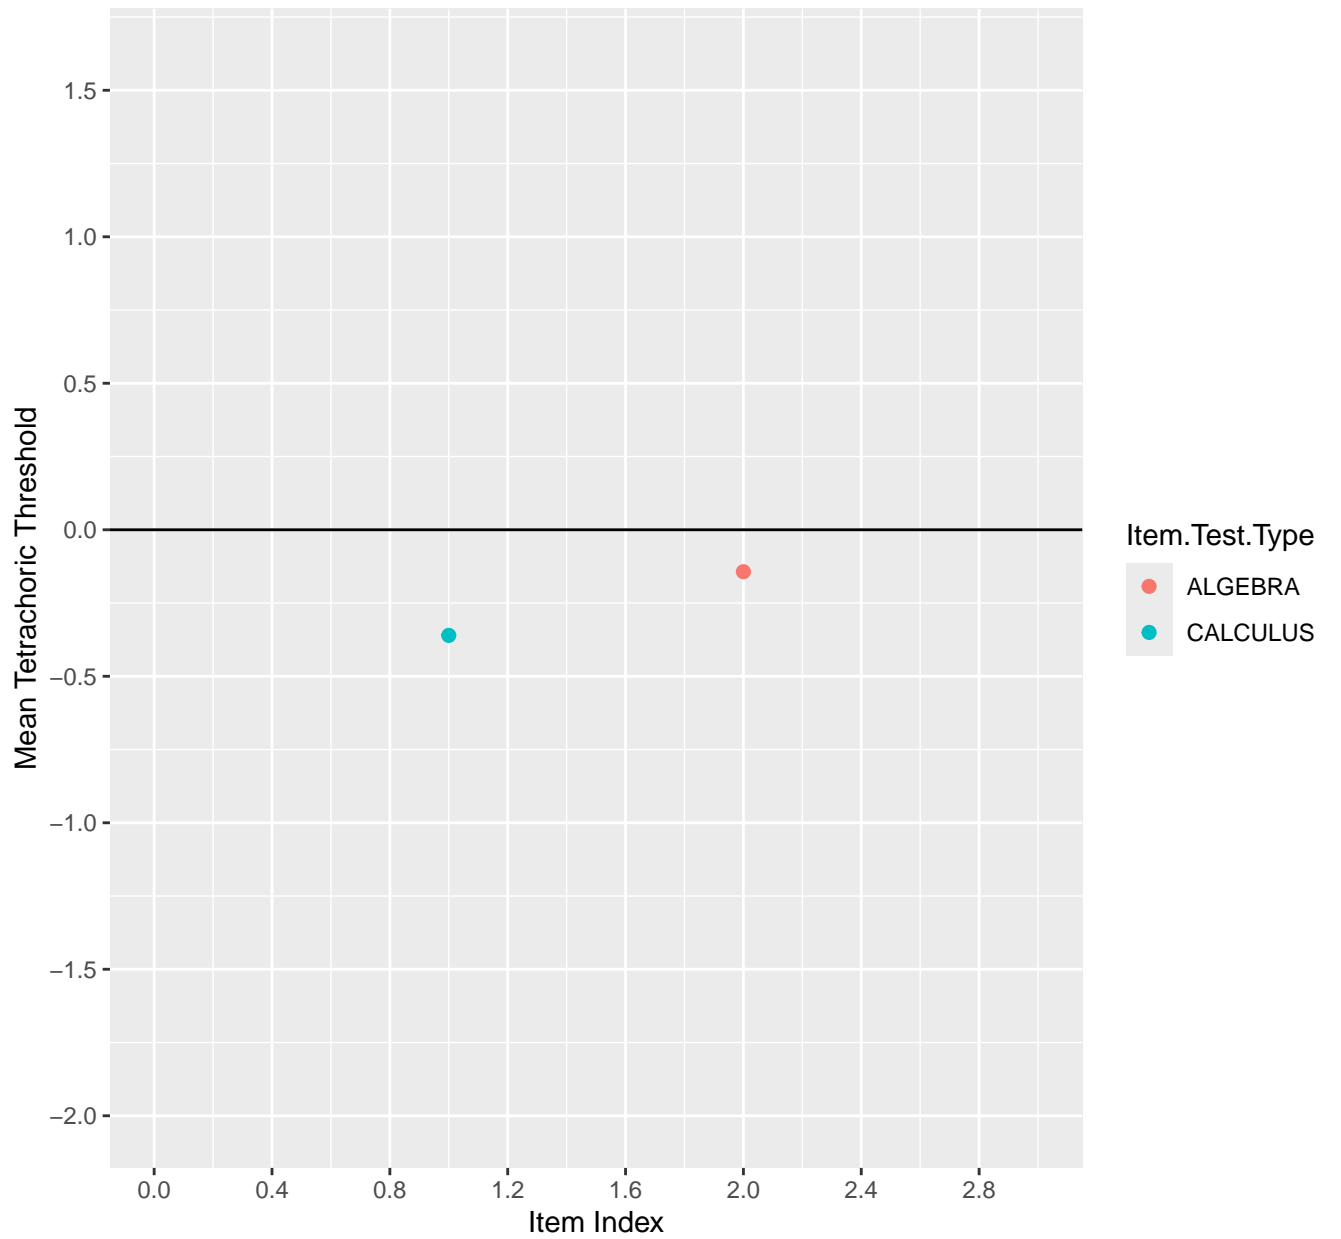

Mean Tetrachoric Threshold For KD1.48.V1