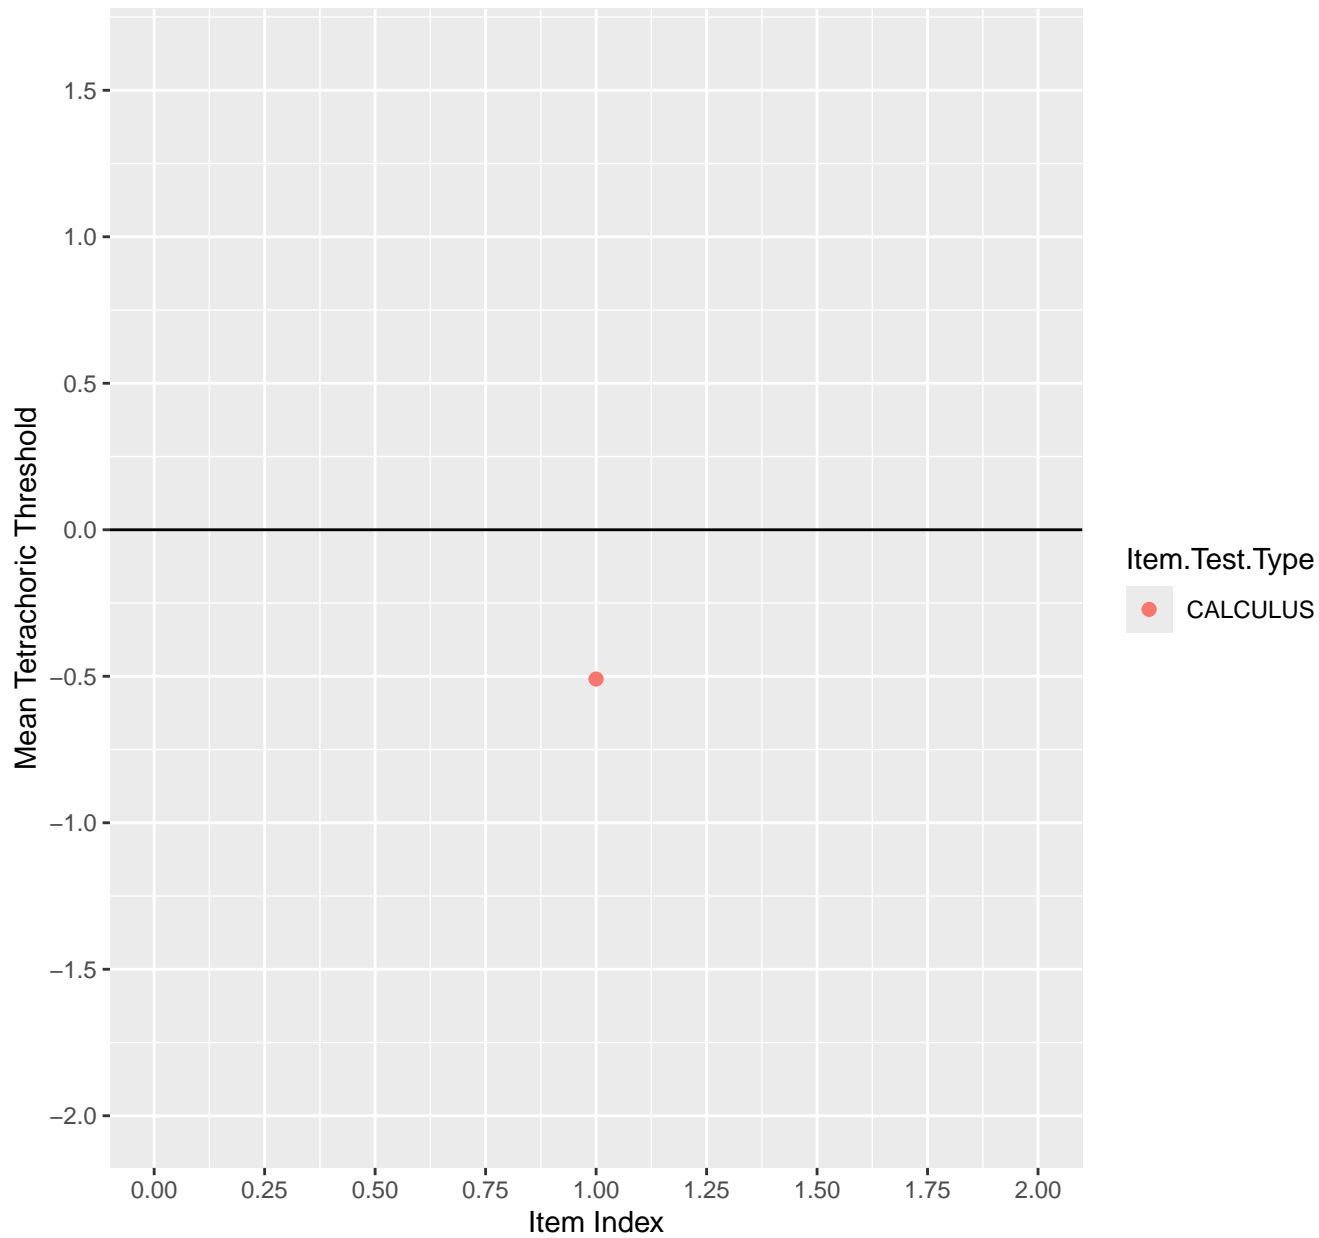

Mean Tetrachoric Threshold For KD1.1.V1

Mean Tetrachoric Threshold For KD1.1.V3

Mean Tetrachoric Threshold For KD1.2.V1

Mean Tetrachoric Threshold For KD1.3.V1

Mean Tetrachoric Threshold For KD1.3.V2

Mean Tetrachoric Threshold For KD1.4.V1

Mean Tetrachoric Threshold For KD1.5.V1

Mean Tetrachoric Threshold For KD1.5.V3

Mean Tetrachoric Threshold For KD1.6.V1

Mean Tetrachoric Threshold For KD1.6.V3

Mean Tetrachoric Threshold For KD1.6.V4EC

Mean Tetrachoric Threshold For KD1.7.V1

Mean Tetrachoric Threshold For KD1.8.V1

Mean Tetrachoric Threshold For KD1.8.V3

Mean Tetrachoric Threshold For KD1.9.V1

Mean Tetrachoric Threshold For KD1.10.V1

Mean Tetrachoric Threshold For KD1.10.V3

Mean Tetrachoric Threshold For KD1.10.V6EC

Mean Tetrachoric Threshold For KD1.11.V1

Mean Tetrachoric Threshold For KD1.11.V6EC

Mean Tetrachoric Threshold For KD1.12.V1

Mean Tetrachoric Threshold For KD1.13.V1

Mean Tetrachoric Threshold For KD1.13.V3