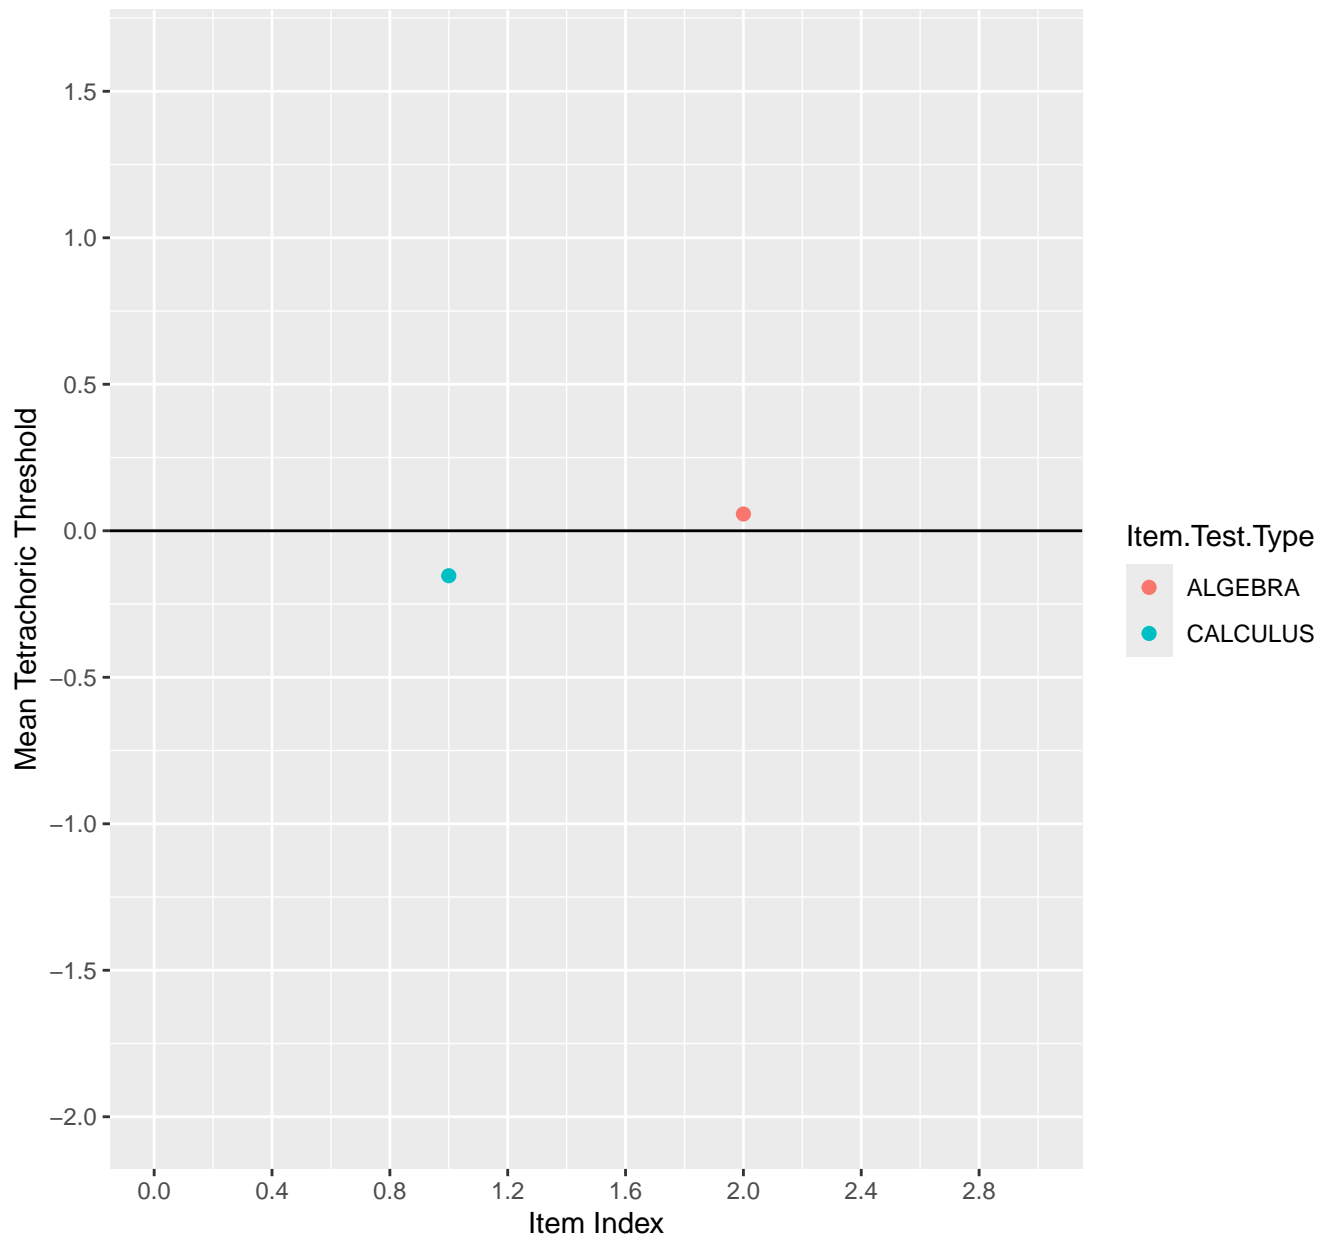

Mean Tetrachoric Threshold For KD1.38.V3AH