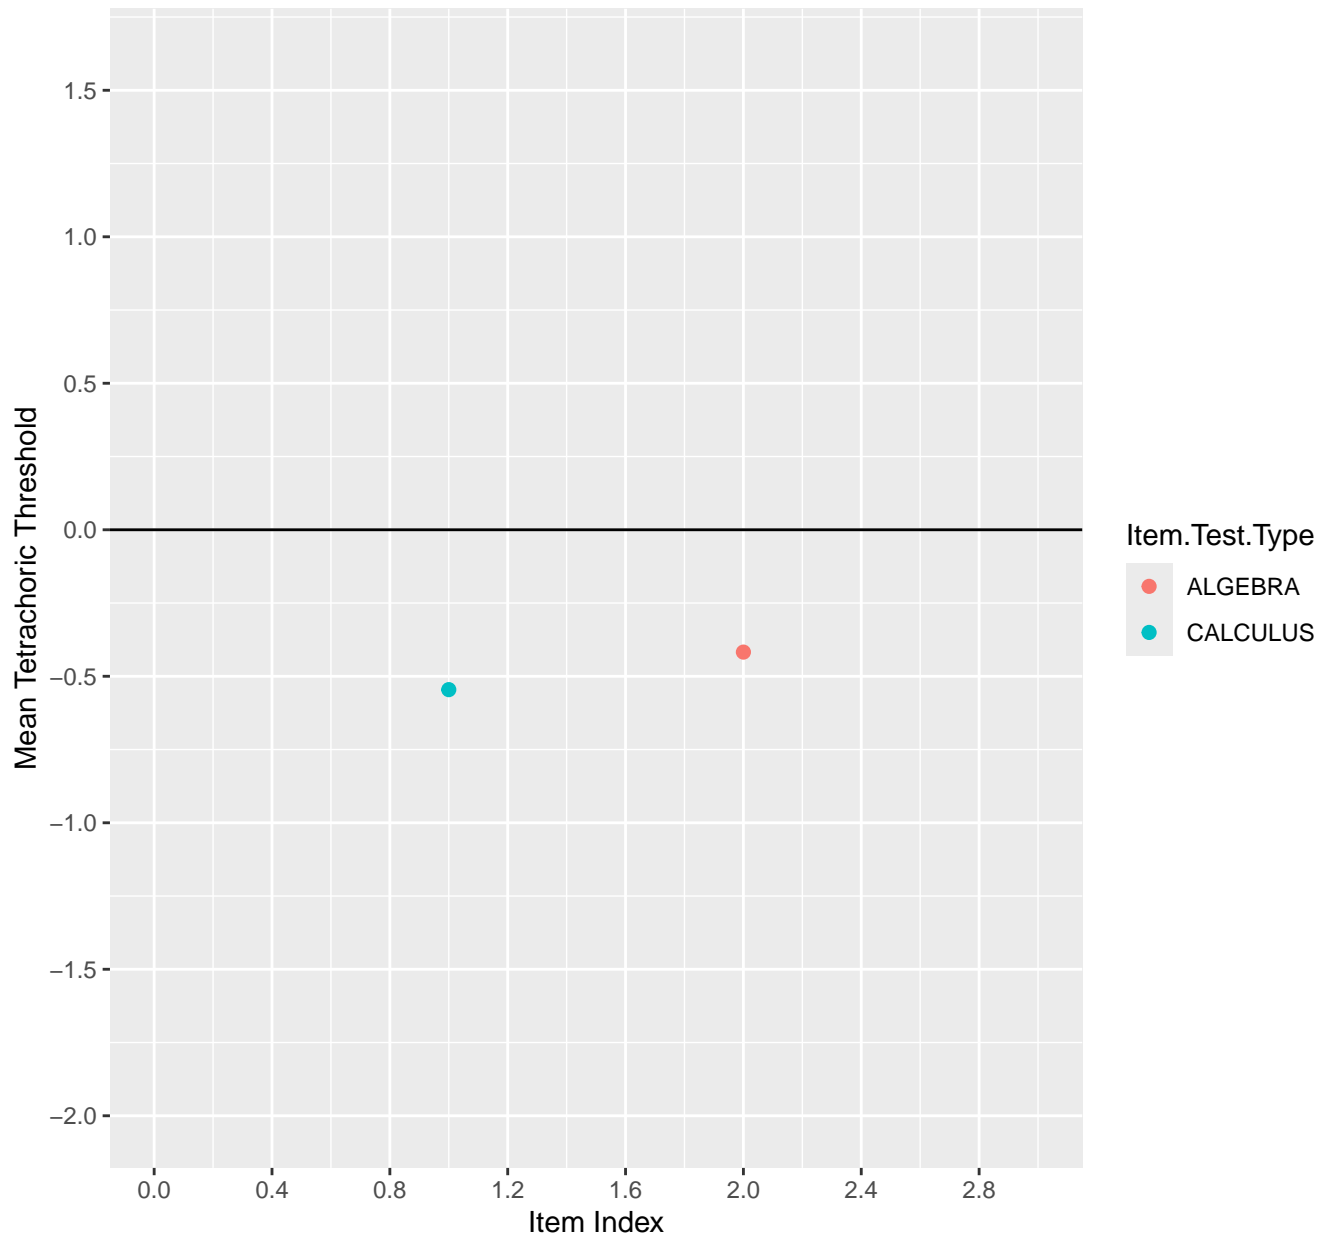

Mean Tetrachoric Threshold For KD1.36.V1