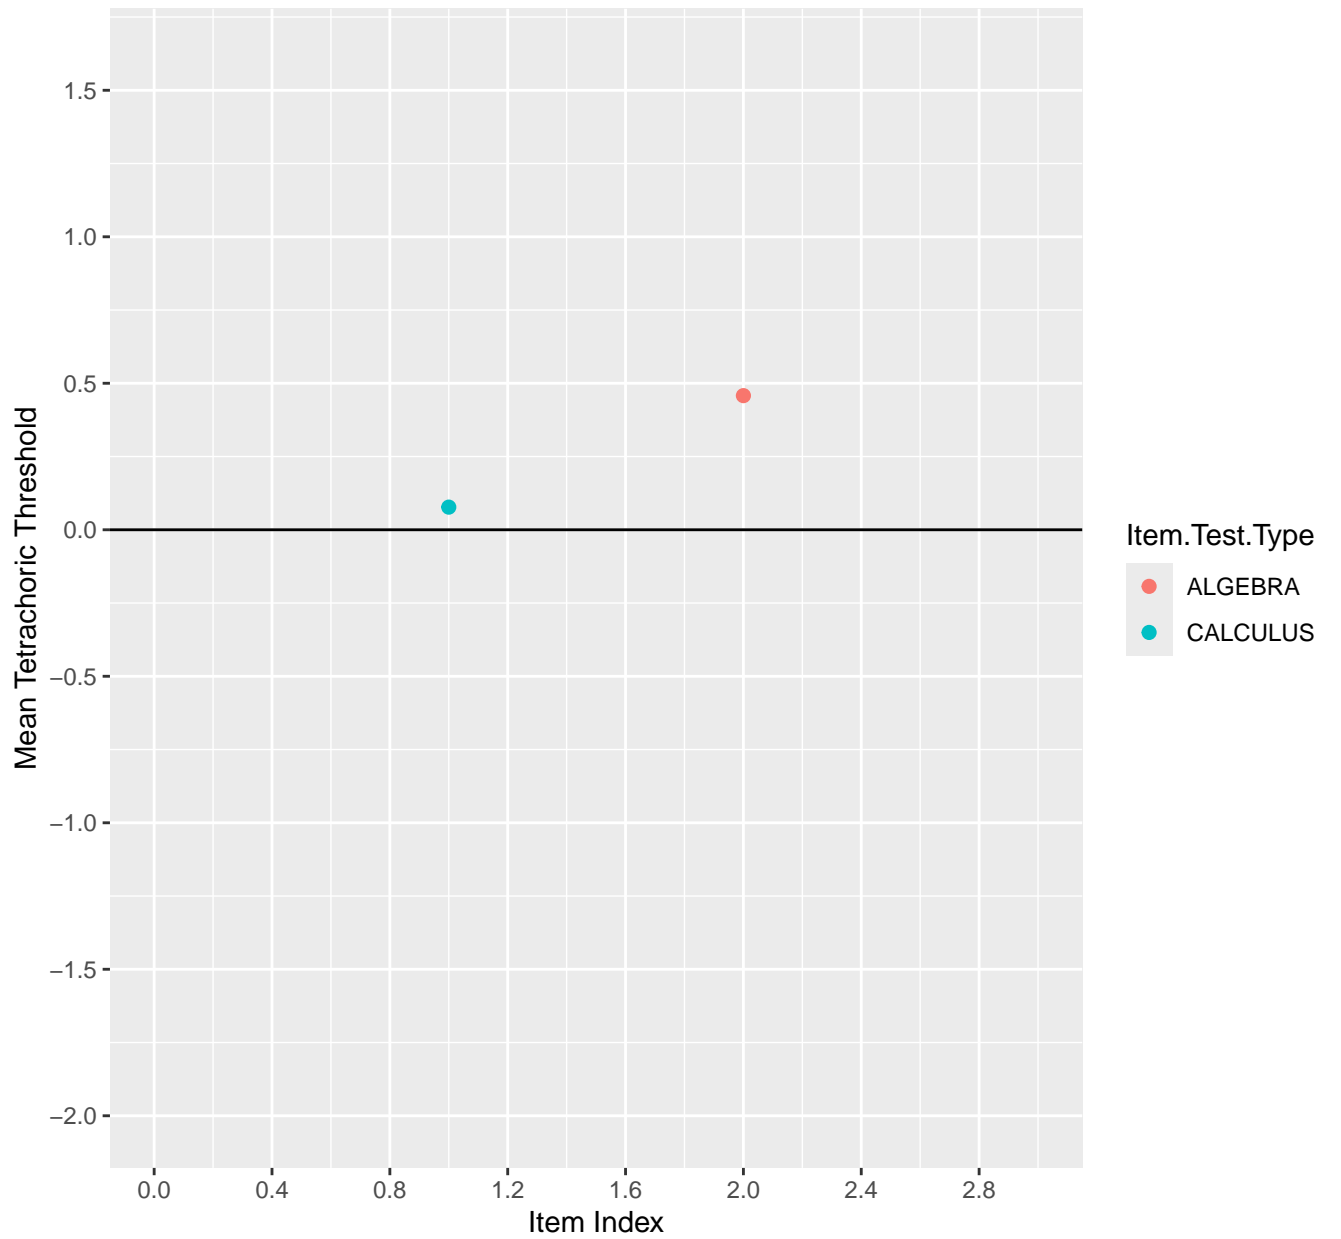

Mean Tetrachoric Threshold For KD1.1.V1

Mean Tetrachoric Threshold For KD1.1.V3

Mean Tetrachoric Threshold For KD1.2.V1

Mean Tetrachoric Threshold For KD1.3.V1

Mean Tetrachoric Threshold For KD1.3.V2

Mean Tetrachoric Threshold For KD1.4.V1

Mean Tetrachoric Threshold For KD1.5.V1

Mean Tetrachoric Threshold For KD1.5.V3

Mean Tetrachoric Threshold For KD1.6.V1

Mean Tetrachoric Threshold For KD1.6.V3

Mean Tetrachoric Threshold For KD1.6.V4EC

Mean Tetrachoric Threshold For KD1.7.V1

Mean Tetrachoric Threshold For KD1.8.V1

Mean Tetrachoric Threshold For KD1.8.V3

Mean Tetrachoric Threshold For KD1.9.V1

Mean Tetrachoric Threshold For KD1.10.V1

Mean Tetrachoric Threshold For KD1.10.V3

Mean Tetrachoric Threshold For KD1.10.V6EC