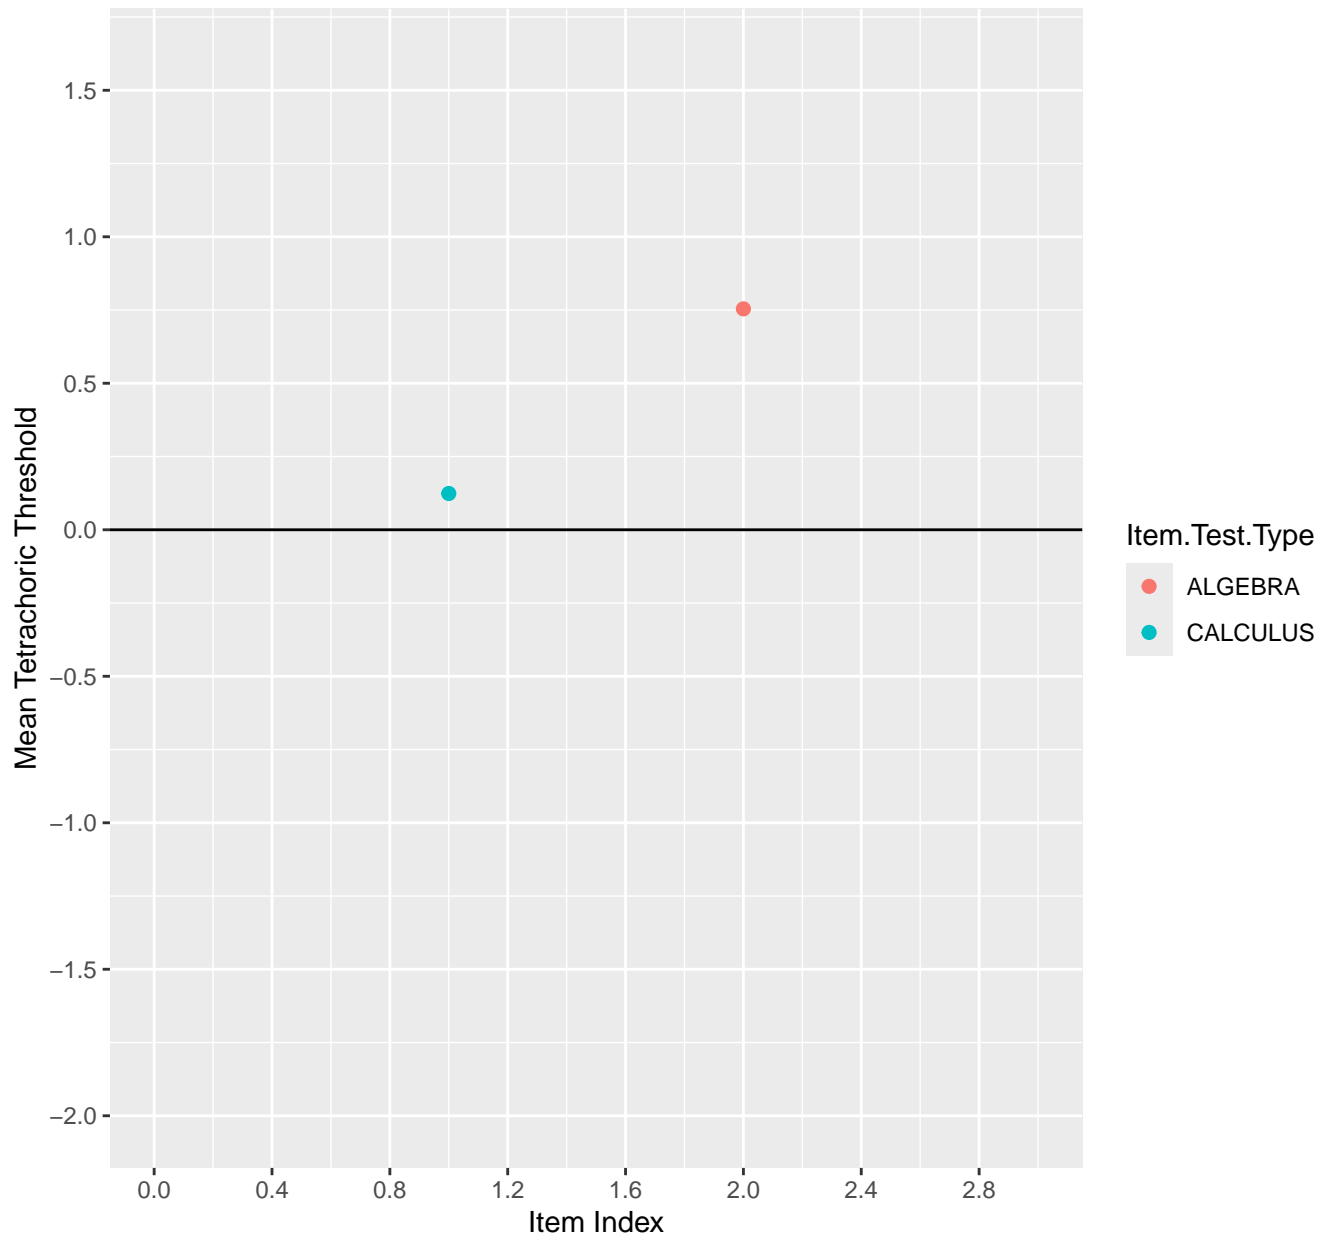

Mean Tetrachoric Threshold For KD1.1.V1

Mean Tetrachoric Threshold For KD1.1.V3

Mean Tetrachoric Threshold For KD1.2.V1

Mean Tetrachoric Threshold For KD1.3.V1

Mean Tetrachoric Threshold For KD1.3.V2

Mean Tetrachoric Threshold For KD1.4.V1

Mean Tetrachoric Threshold For KD1.8.V1

Mean Tetrachoric Threshold For KD1.8.V3

Mean Tetrachoric Threshold For KD1.9.V1

Mean Tetrachoric Threshold For KD1.10.V1

Mean Tetrachoric Threshold For KD1.10.V3

Mean Tetrachoric Threshold For KD1.10.V6EC

Mean Tetrachoric Threshold For KD1.16.V1

Mean Tetrachoric Threshold For KD1.17.V1

Mean Tetrachoric Threshold For KD1.17.V2EC

Mean Tetrachoric Threshold For KD1.17.V3AH

Mean Tetrachoric Threshold For KD1.18.V1

Mean Tetrachoric Threshold For KD1.18.V3

Mean Tetrachoric Threshold For KD1.19.V1

Mean Tetrachoric Threshold For KD1.19.V3

Mean Tetrachoric Threshold For KD1.20.V1

Mean Tetrachoric Threshold For KD1.20.V2EC