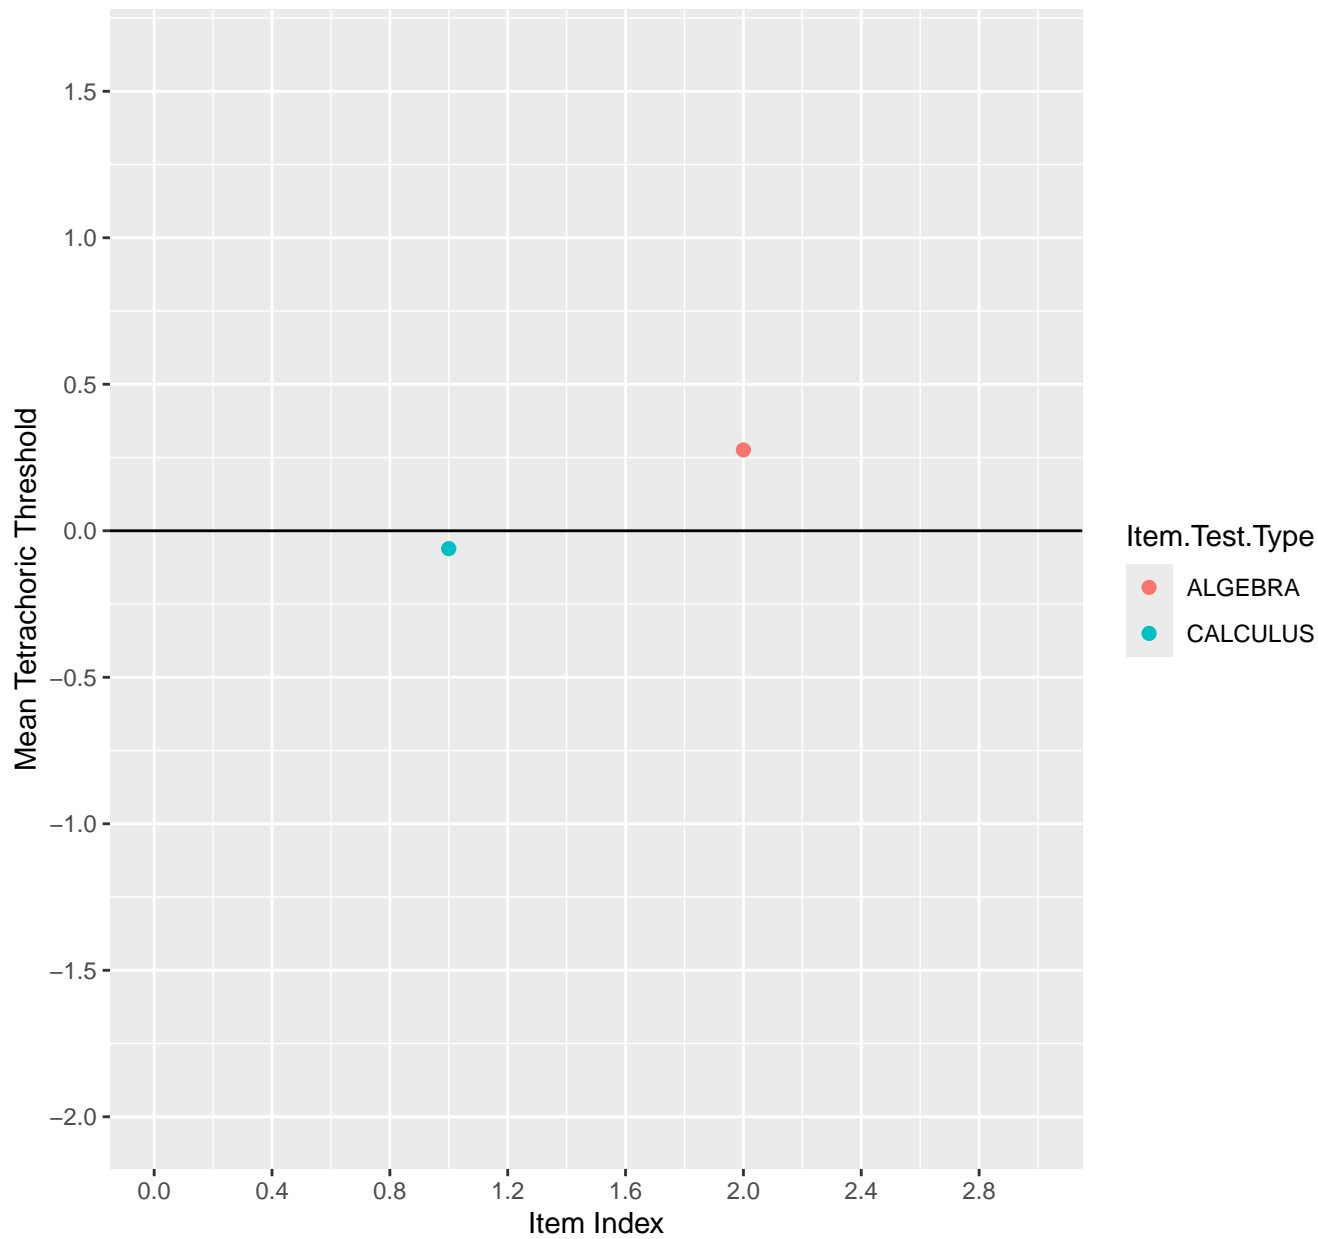

Mean Tetrachoric Threshold For KD1.21.V1

Mean Tetrachoric Threshold For KD1.21.V2

Mean Tetrachoric Threshold For KD1.22.V1

Mean Tetrachoric Threshold For KD1.22.V2EC

Mean Tetrachoric Threshold For KD1.23.V2