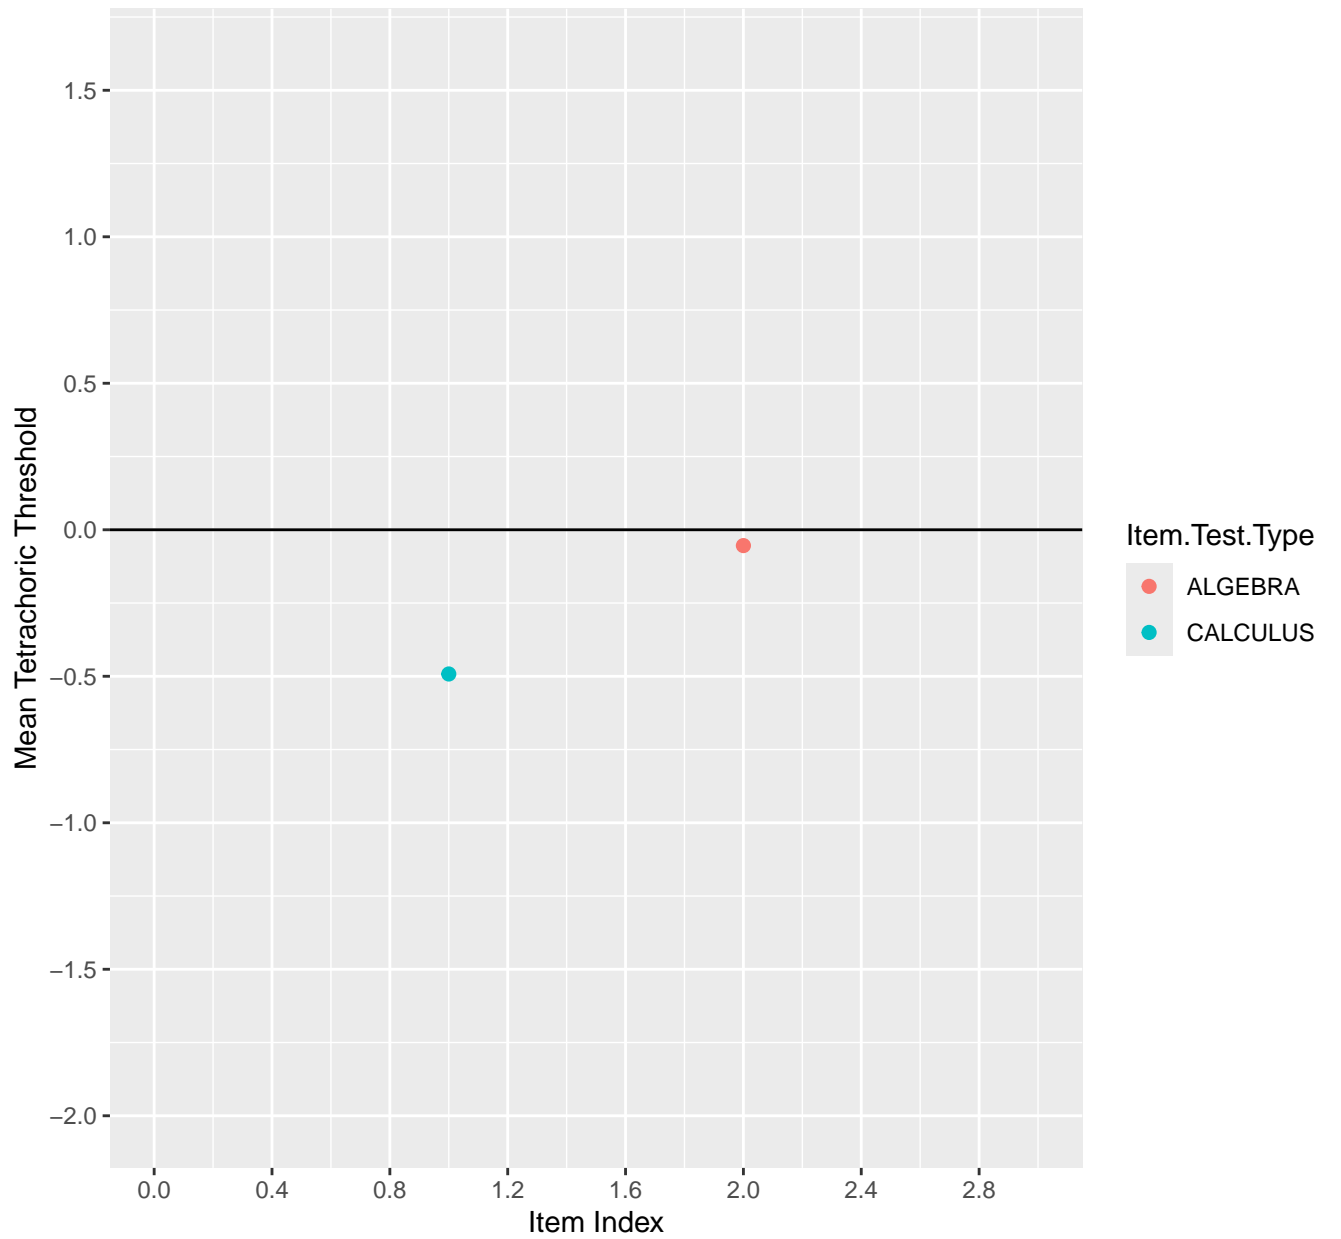

Mean Tetrachoric Threshold For KD1.1.V1

Mean Tetrachoric Threshold For KD1.1.V3

Mean Tetrachoric Threshold For KD1.2.V1

Mean Tetrachoric Threshold For KD1.3.V1

Mean Tetrachoric Threshold For KD1.3.V2

Mean Tetrachoric Threshold For KD1.4.V1

Mean Tetrachoric Threshold For KD1.16.V1

Mean Tetrachoric Threshold For KD1.17.V1

Mean Tetrachoric Threshold For KD1.17.V2EC

Mean Tetrachoric Threshold For KD1.17.V3AH

Mean Tetrachoric Threshold For KD1.18.V1

Mean Tetrachoric Threshold For KD1.18.V3

Mean Tetrachoric Threshold For KD1.19.V1

Mean Tetrachoric Threshold For KD1.19.V3

Mean Tetrachoric Threshold For KD1.20.V1

Mean Tetrachoric Threshold For KD1.20.V2EC