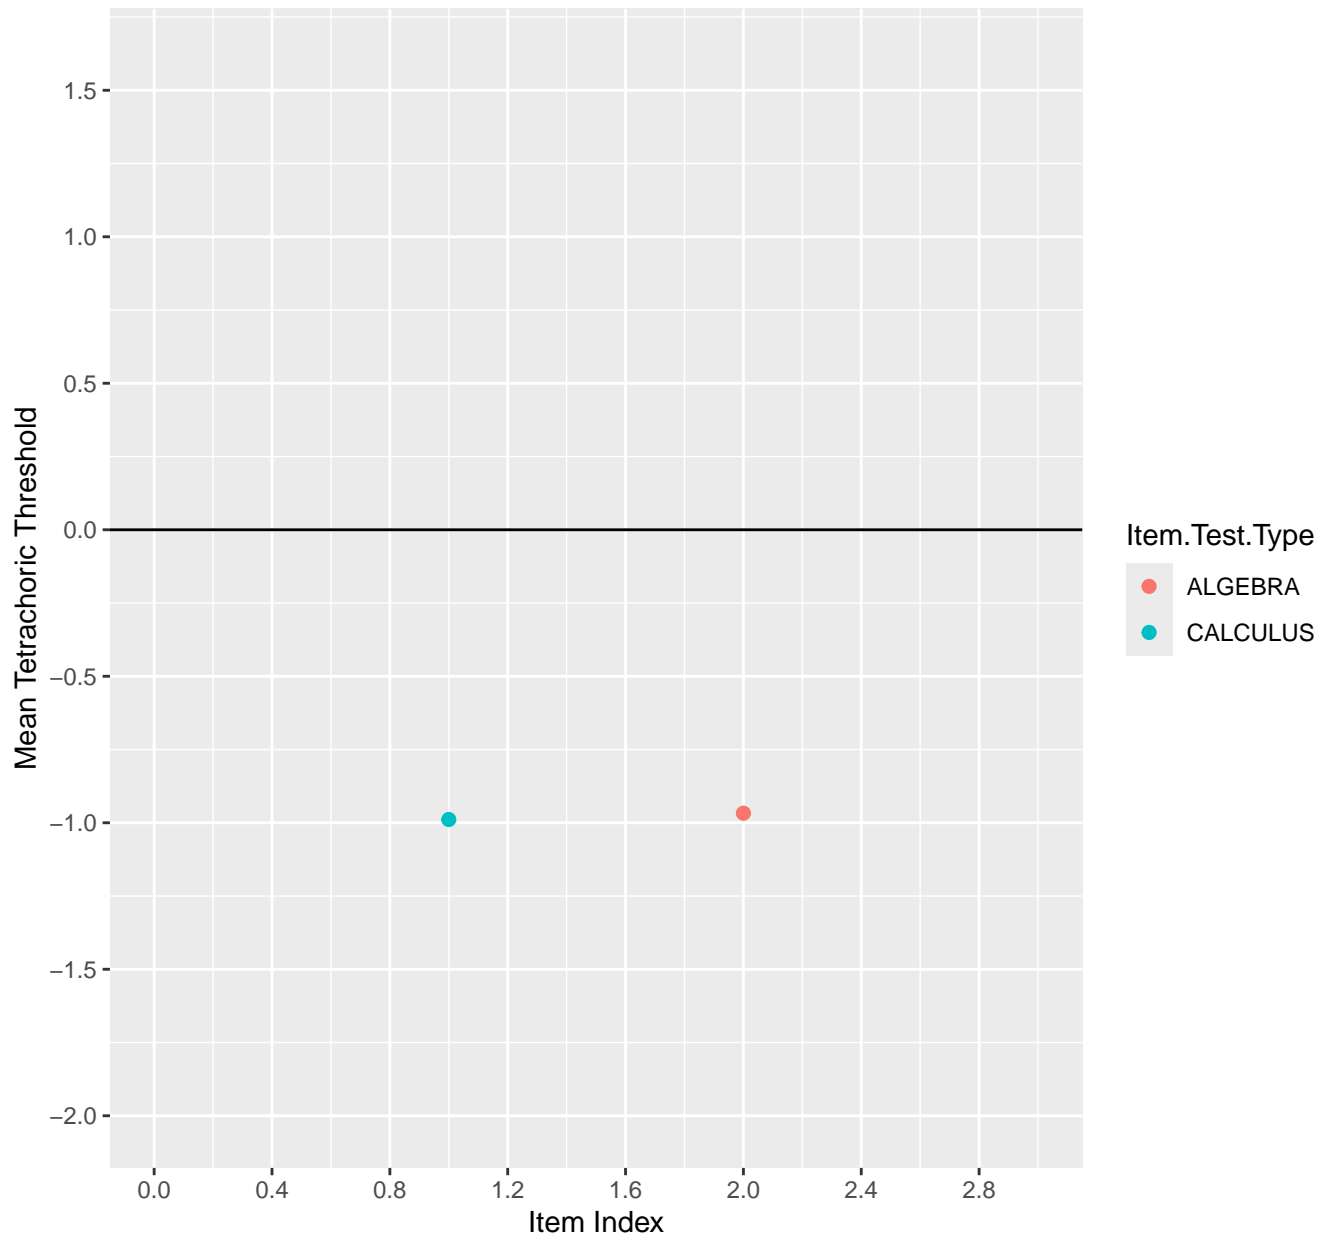

Mean Tetrachoric Threshold For KD1.1.V1

Mean Tetrachoric Threshold For KD1.1.V3

Mean Tetrachoric Threshold For KD1.2.V1

Mean Tetrachoric Threshold For KD1.3.V1

Mean Tetrachoric Threshold For KD1.3.V2

Mean Tetrachoric Threshold For KD1.4.V1

Mean Tetrachoric Threshold For KD1.5.V1

Mean Tetrachoric Threshold For KD1.5.V3

Mean Tetrachoric Threshold For KD1.6.V1

Mean Tetrachoric Threshold For KD1.6.V3

Mean Tetrachoric Threshold For KD1.6.V4EC

Mean Tetrachoric Threshold For KD1.7.V1

Mean Tetrachoric Threshold For KD1.8.V1

Mean Tetrachoric Threshold For KD1.8.V3

Mean Tetrachoric Threshold For KD1.9.V1

Mean Tetrachoric Threshold For KD1.10.V1

Mean Tetrachoric Threshold For KD1.10.V3

Mean Tetrachoric Threshold For KD1.10.V6EC

Mean Tetrachoric Threshold For KD1.11.V1

Mean Tetrachoric Threshold For KD1.11.V6EC

Mean Tetrachoric Threshold For KD1.12.V1

Mean Tetrachoric Threshold For KD1.13.V1

Mean Tetrachoric Threshold For KD1.13.V3