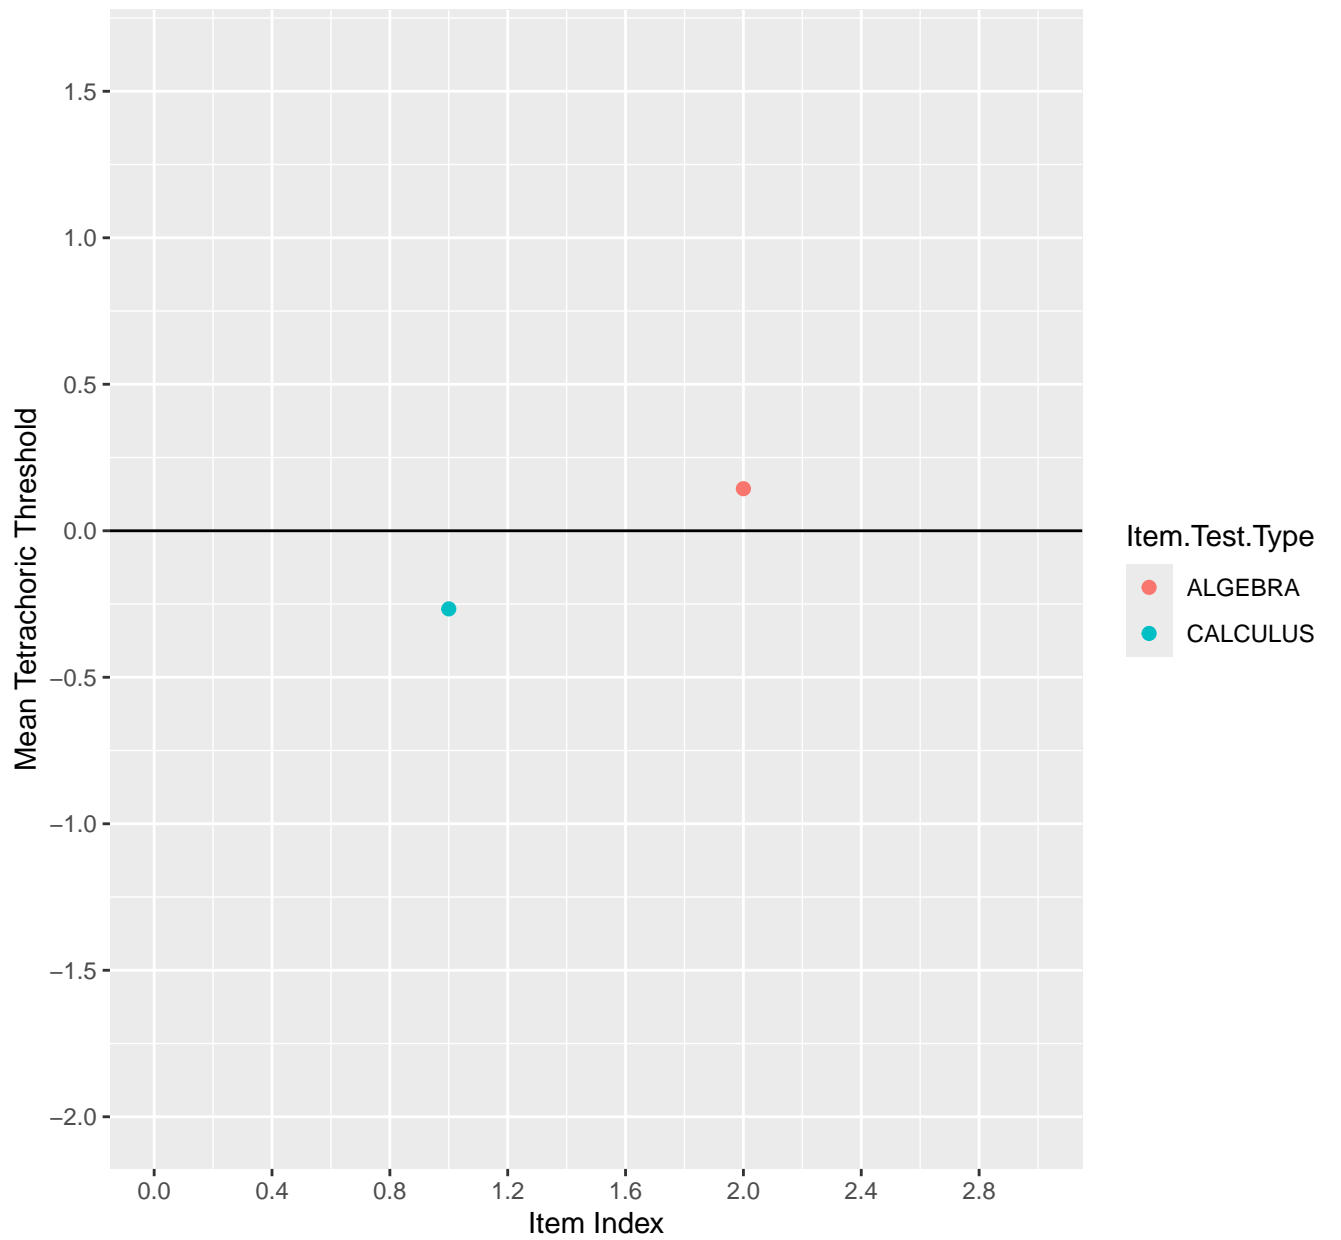

Mean Tetrachoric Threshold For KD1.1.V1

Mean Tetrachoric Threshold For KD1.1.V3

Mean Tetrachoric Threshold For KD1.2.V1

Mean Tetrachoric Threshold For KD1.3.V1

Mean Tetrachoric Threshold For KD1.3.V2

Mean Tetrachoric Threshold For KD1.4.V1

Mean Tetrachoric Threshold For KD1.18.V3

Mean Tetrachoric Threshold For KD1.19.V1

Mean Tetrachoric Threshold For KD1.19.V3

Mean Tetrachoric Threshold For KD1.20.V1

Mean Tetrachoric Threshold For KD1.20.V2EC

Mean Tetrachoric Threshold For KD1.21.V1

Mean Tetrachoric Threshold For KD1.21.V2

Mean Tetrachoric Threshold For KD1.22.V1

Mean Tetrachoric Threshold For KD1.22.V2EC

Mean Tetrachoric Threshold For KD1.23.V2