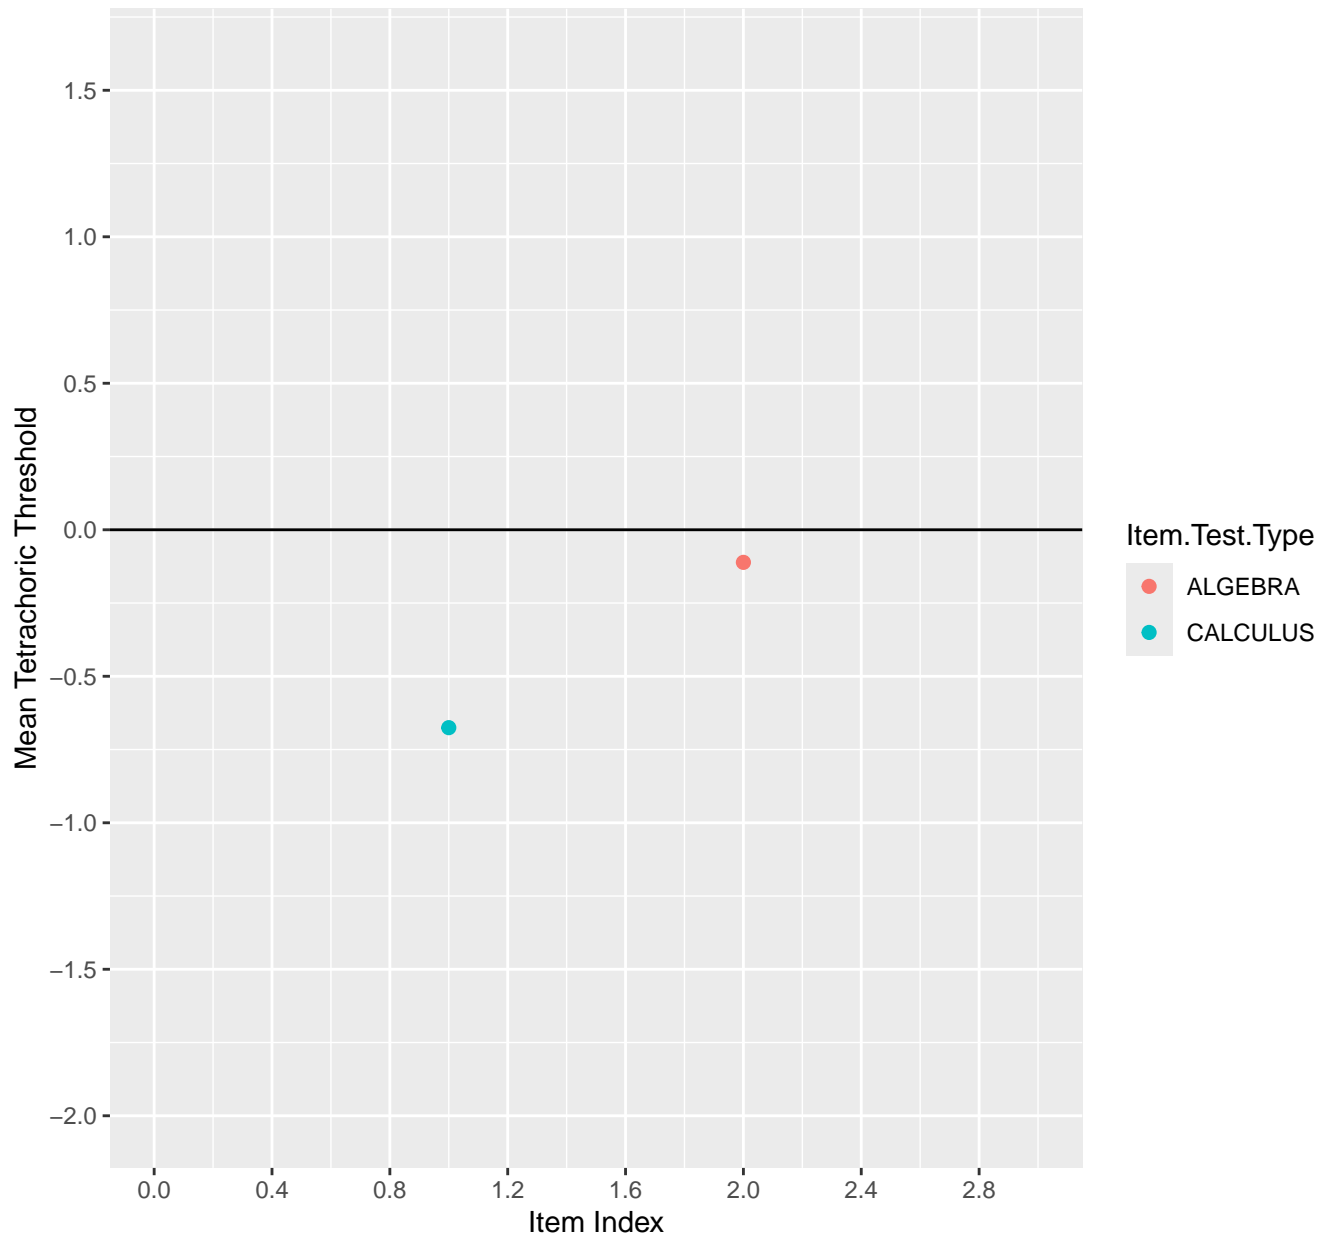

Mean Tetrachoric Threshold For KD1.1.V1

Mean Tetrachoric Threshold For KD1.1.V3

Mean Tetrachoric Threshold For KD1.2.V1

Mean Tetrachoric Threshold For KD1.3.V1

Mean Tetrachoric Threshold For KD1.3.V2

Mean Tetrachoric Threshold For KD1.4.V1

Mean Tetrachoric Threshold For KD1.5.V1

Mean Tetrachoric Threshold For KD1.5.V3

Mean Tetrachoric Threshold For KD1.6.V1

Mean Tetrachoric Threshold For KD1.6.V3

Mean Tetrachoric Threshold For KD1.6.V4EC

Mean Tetrachoric Threshold For KD1.7.V1

Mean Tetrachoric Threshold For KD1.8.V1

Mean Tetrachoric Threshold For KD1.8.V3

Mean Tetrachoric Threshold For KD1.9.V1

Mean Tetrachoric Threshold For KD1.10.V1

Mean Tetrachoric Threshold For KD1.10.V3

Mean Tetrachoric Threshold For KD1.10.V6EC

Mean Tetrachoric Threshold For KD1.11.V1

Mean Tetrachoric Threshold For KD1.11.V6EC

Mean Tetrachoric Threshold For KD1.12.V1

Mean Tetrachoric Threshold For KD1.13.V1

Mean Tetrachoric Threshold For KD1.13.V3