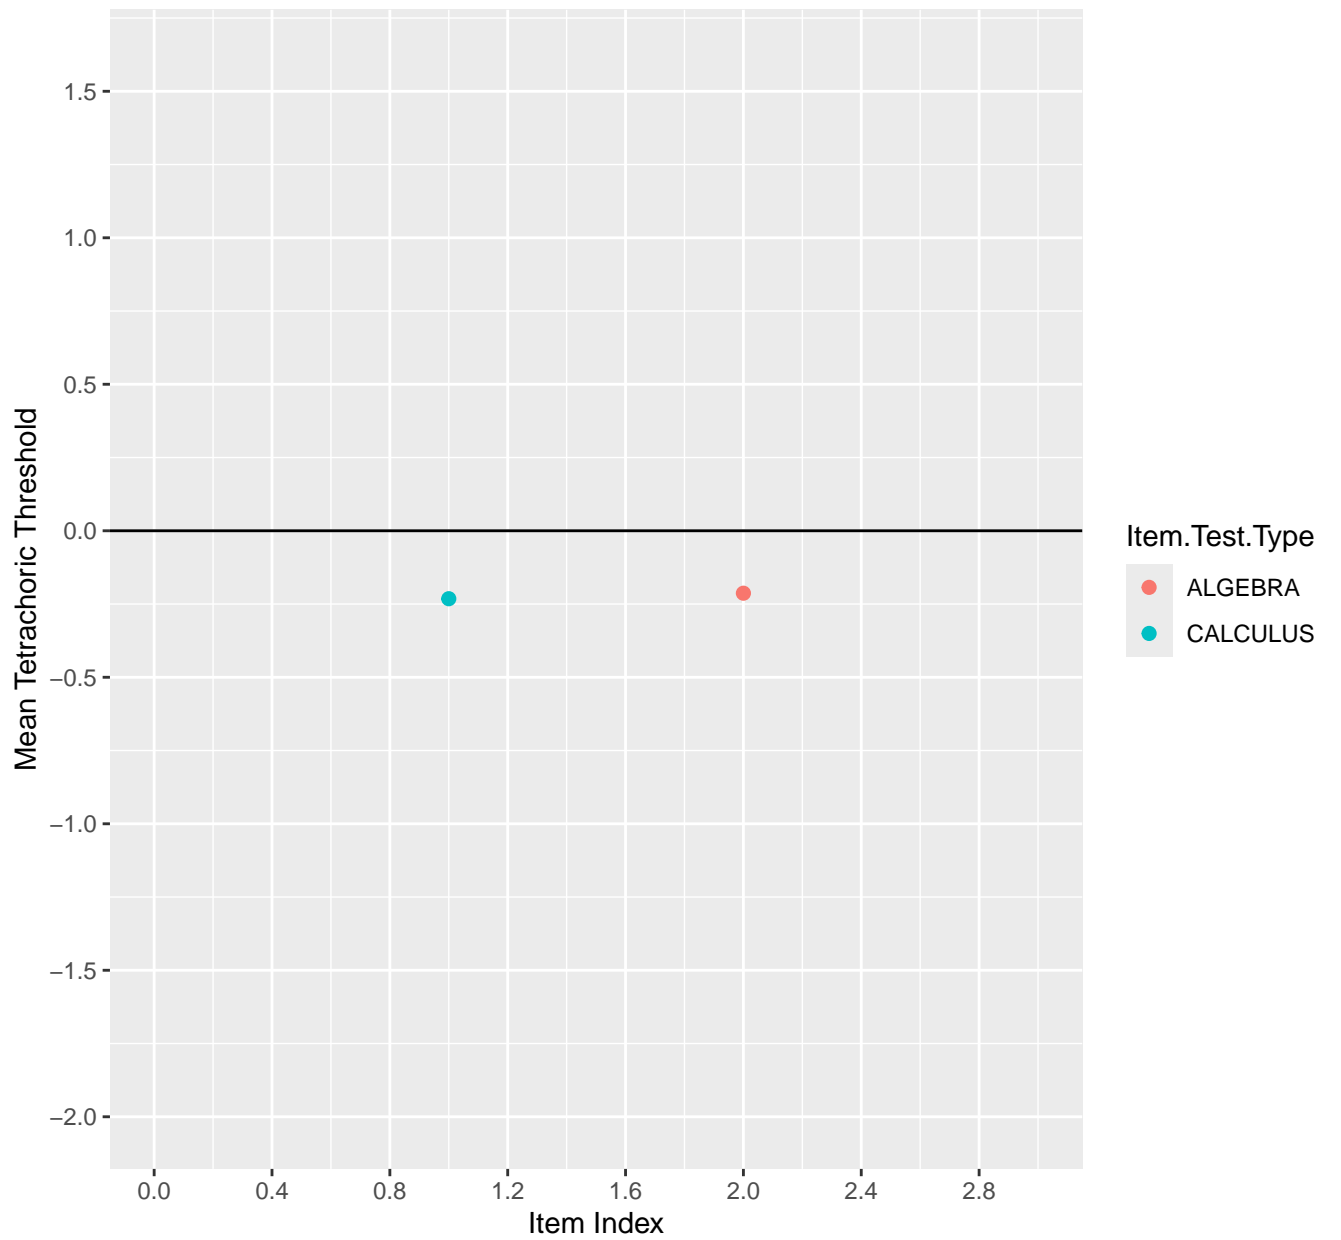

Mean Tetrachoric Threshold For KD1.1.V1

Mean Tetrachoric Threshold For KD1.1.V3

Mean Tetrachoric Threshold For KD1.2.V1

Mean Tetrachoric Threshold For KD1.3.V1

Mean Tetrachoric Threshold For KD1.3.V2

Mean Tetrachoric Threshold For KD1.4.V1

Mean Tetrachoric Threshold For KD1.5.V1

Mean Tetrachoric Threshold For KD1.5.V3

Mean Tetrachoric Threshold For KD1.6.V1

Mean Tetrachoric Threshold For KD1.6.V3

Mean Tetrachoric Threshold For KD1.6.V4EC

Mean Tetrachoric Threshold For KD1.7.V1

Mean Tetrachoric Threshold For KD1.8.V1

Mean Tetrachoric Threshold For KD1.8.V3

Mean Tetrachoric Threshold For KD1.9.V1

Mean Tetrachoric Threshold For KD1.10.V1

Mean Tetrachoric Threshold For KD1.10.V3

Mean Tetrachoric Threshold For KD1.10.V6EC