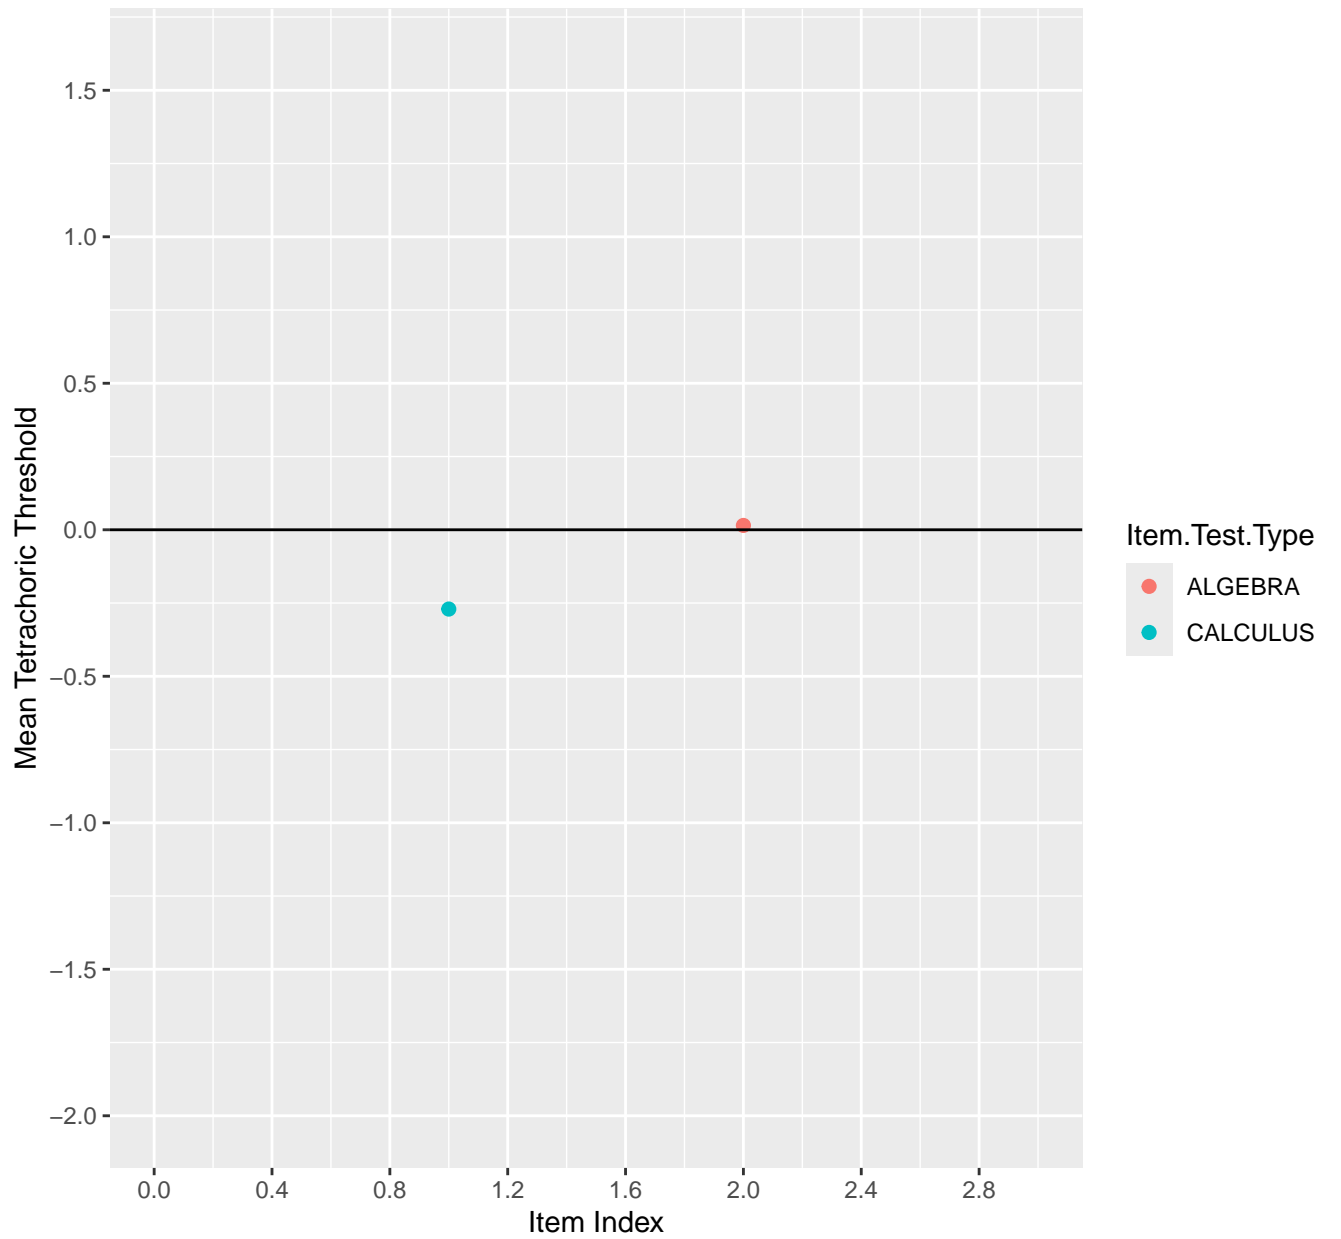

Mean Tetrachoric Threshold For KD1.1.V1

Mean Tetrachoric Threshold For KD1.1.V3

Mean Tetrachoric Threshold For KD1.2.V1

Mean Tetrachoric Threshold For KD1.3.V1

Mean Tetrachoric Threshold For KD1.3.V2

Mean Tetrachoric Threshold For KD1.4.V1

Mean Tetrachoric Threshold For KD1.5.V1

Mean Tetrachoric Threshold For KD1.5.V3

Mean Tetrachoric Threshold For KD1.6.V1

Mean Tetrachoric Threshold For KD1.6.V3

Mean Tetrachoric Threshold For KD1.6.V4EC

Mean Tetrachoric Threshold For KD1.7.V1

Mean Tetrachoric Threshold For KD1.8.V1

Mean Tetrachoric Threshold For KD1.8.V3

Mean Tetrachoric Threshold For KD1.9.V1

Mean Tetrachoric Threshold For KD1.10.V1

Mean Tetrachoric Threshold For KD1.10.V3

Mean Tetrachoric Threshold For KD1.10.V6EC

Mean Tetrachoric Threshold For KD1.11.V1

Mean Tetrachoric Threshold For KD1.11.V6EC

Mean Tetrachoric Threshold For KD1.12.V1

Mean Tetrachoric Threshold For KD1.13.V1

Mean Tetrachoric Threshold For KD1.13.V3