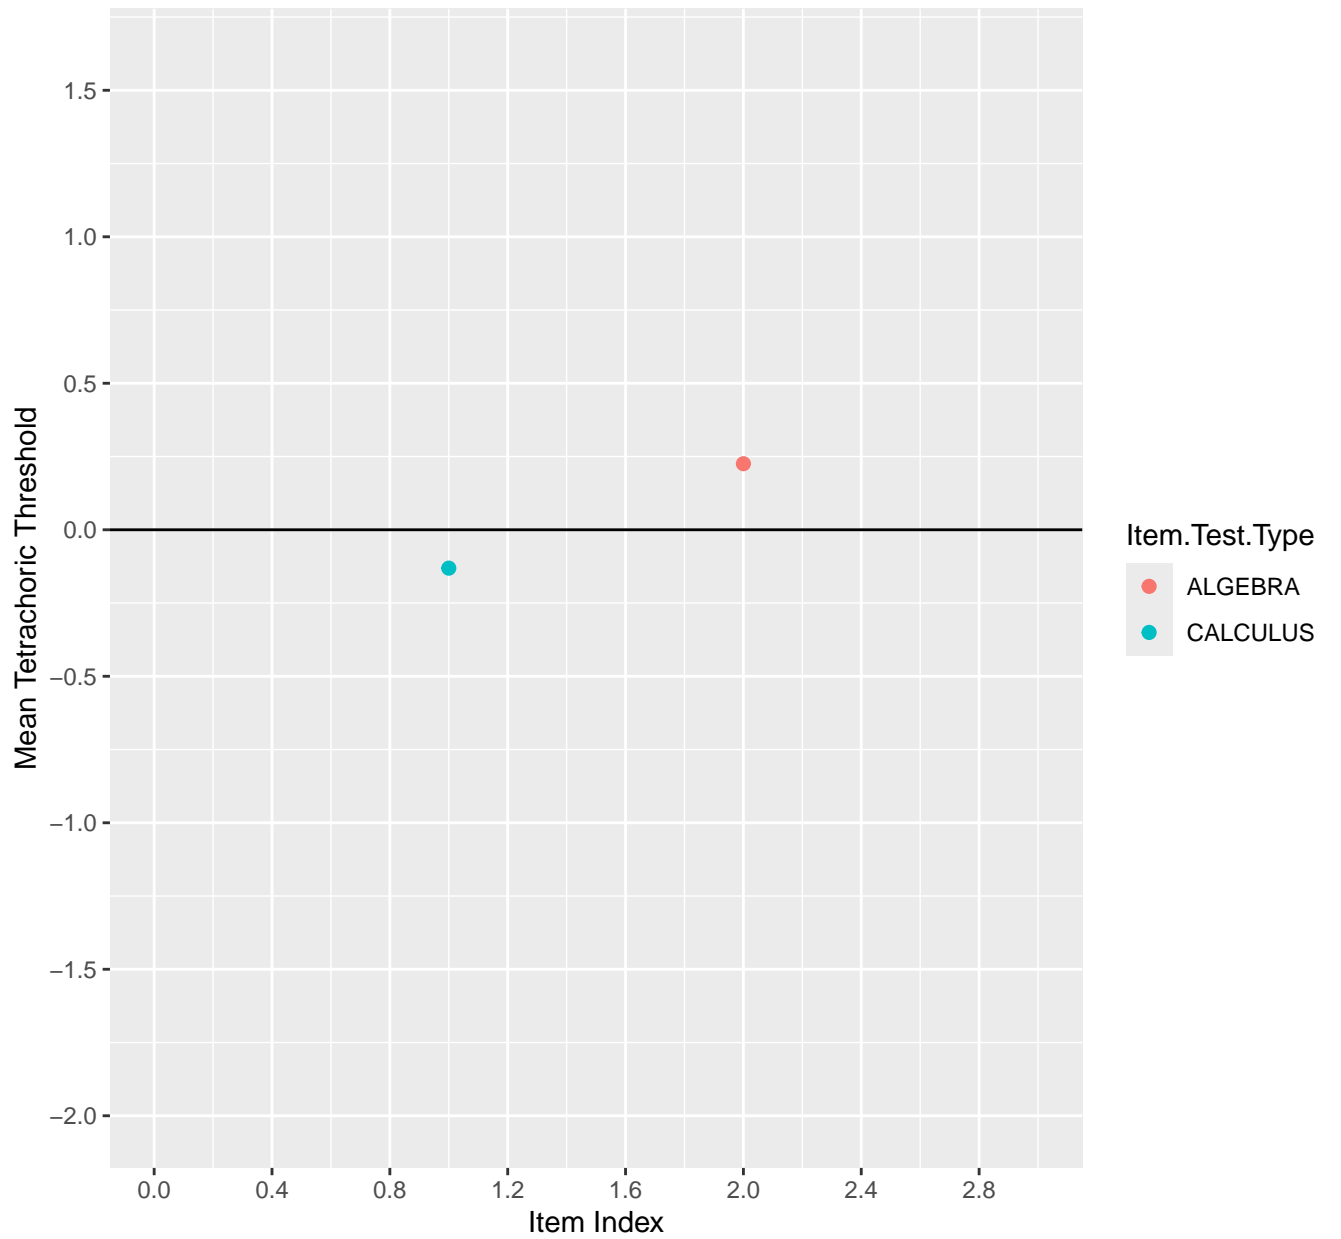

Mean Tetrachoric Threshold For KD1.38.V3AH

Mean Tetrachoric Threshold For KD1.38.V6EC

Mean Tetrachoric Threshold For KD1.39.V3AH

Mean Tetrachoric Threshold For KD1.40.V3AH

Mean Tetrachoric Threshold For KD1.41.V1