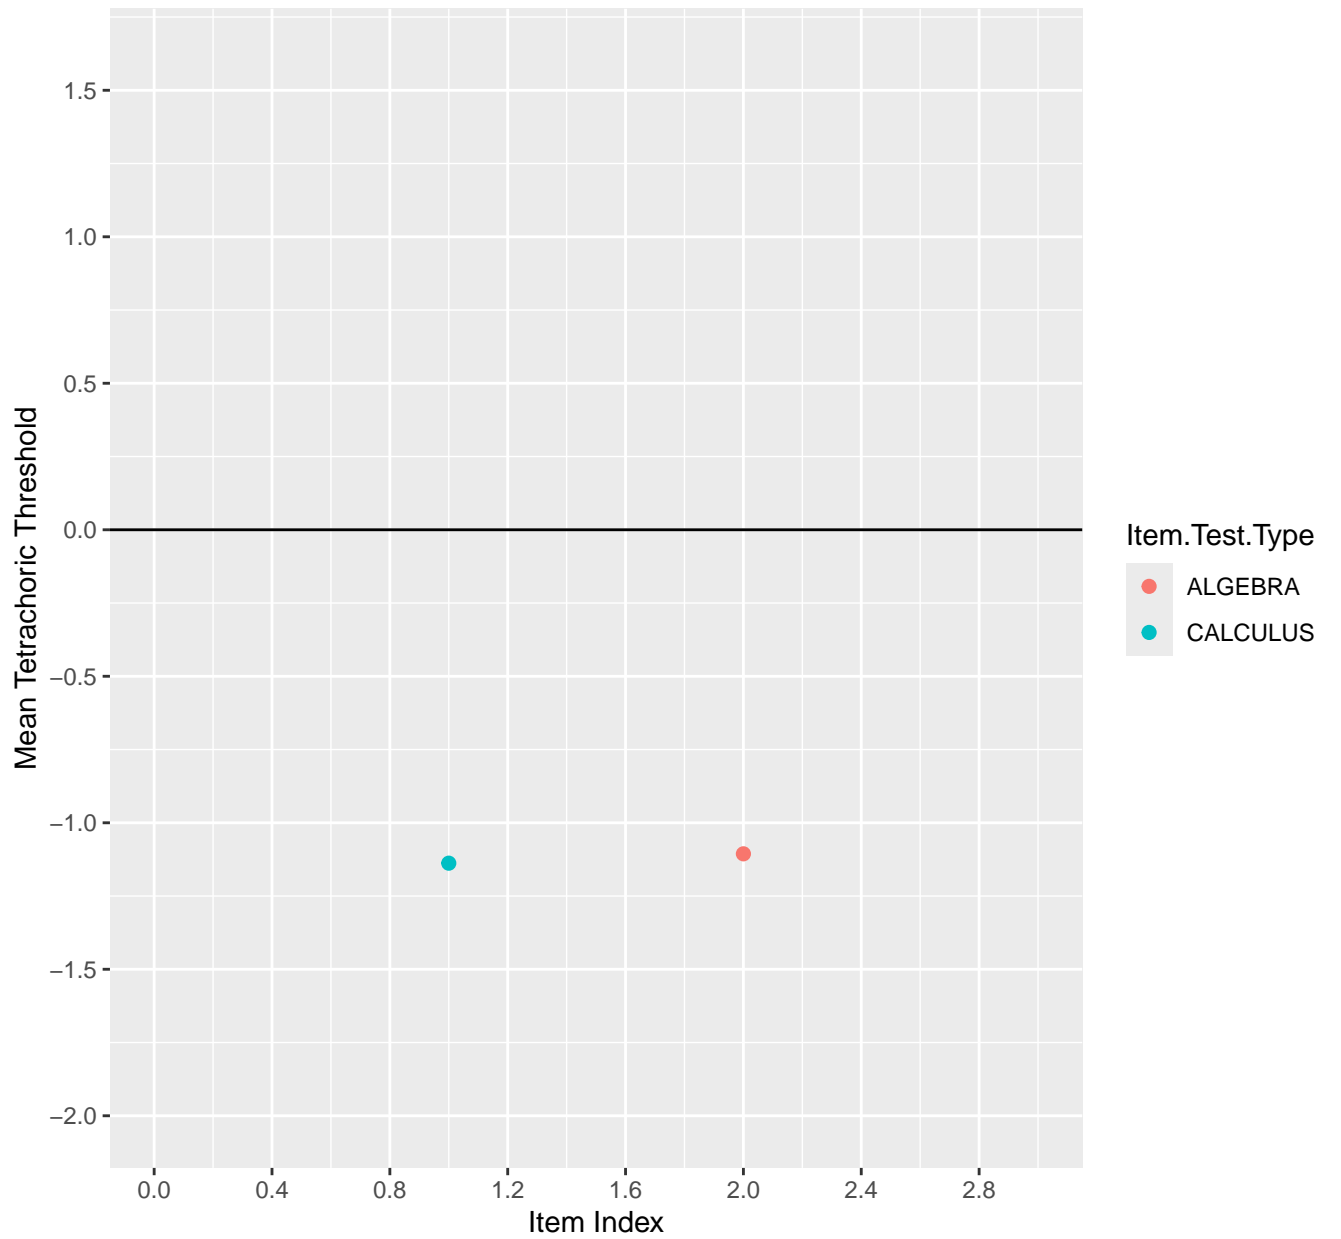

Mean Tetrachoric Threshold For KD1.1.V1

Mean Tetrachoric Threshold For KD1.1.V3

Mean Tetrachoric Threshold For KD1.2.V1

Mean Tetrachoric Threshold For KD1.3.V1

Mean Tetrachoric Threshold For KD1.3.V2

Mean Tetrachoric Threshold For KD1.4.V1

Mean Tetrachoric Threshold For KD1.5.V1

Mean Tetrachoric Threshold For KD1.5.V3

Mean Tetrachoric Threshold For KD1.6.V1

Mean Tetrachoric Threshold For KD1.6.V3

Mean Tetrachoric Threshold For KD1.6.V4EC

Mean Tetrachoric Threshold For KD1.7.V1

Mean Tetrachoric Threshold For KD1.8.V1

Mean Tetrachoric Threshold For KD1.8.V3

Mean Tetrachoric Threshold For KD1.9.V1

Mean Tetrachoric Threshold For KD1.10.V1

Mean Tetrachoric Threshold For KD1.10.V3

Mean Tetrachoric Threshold For KD1.10.V6EC