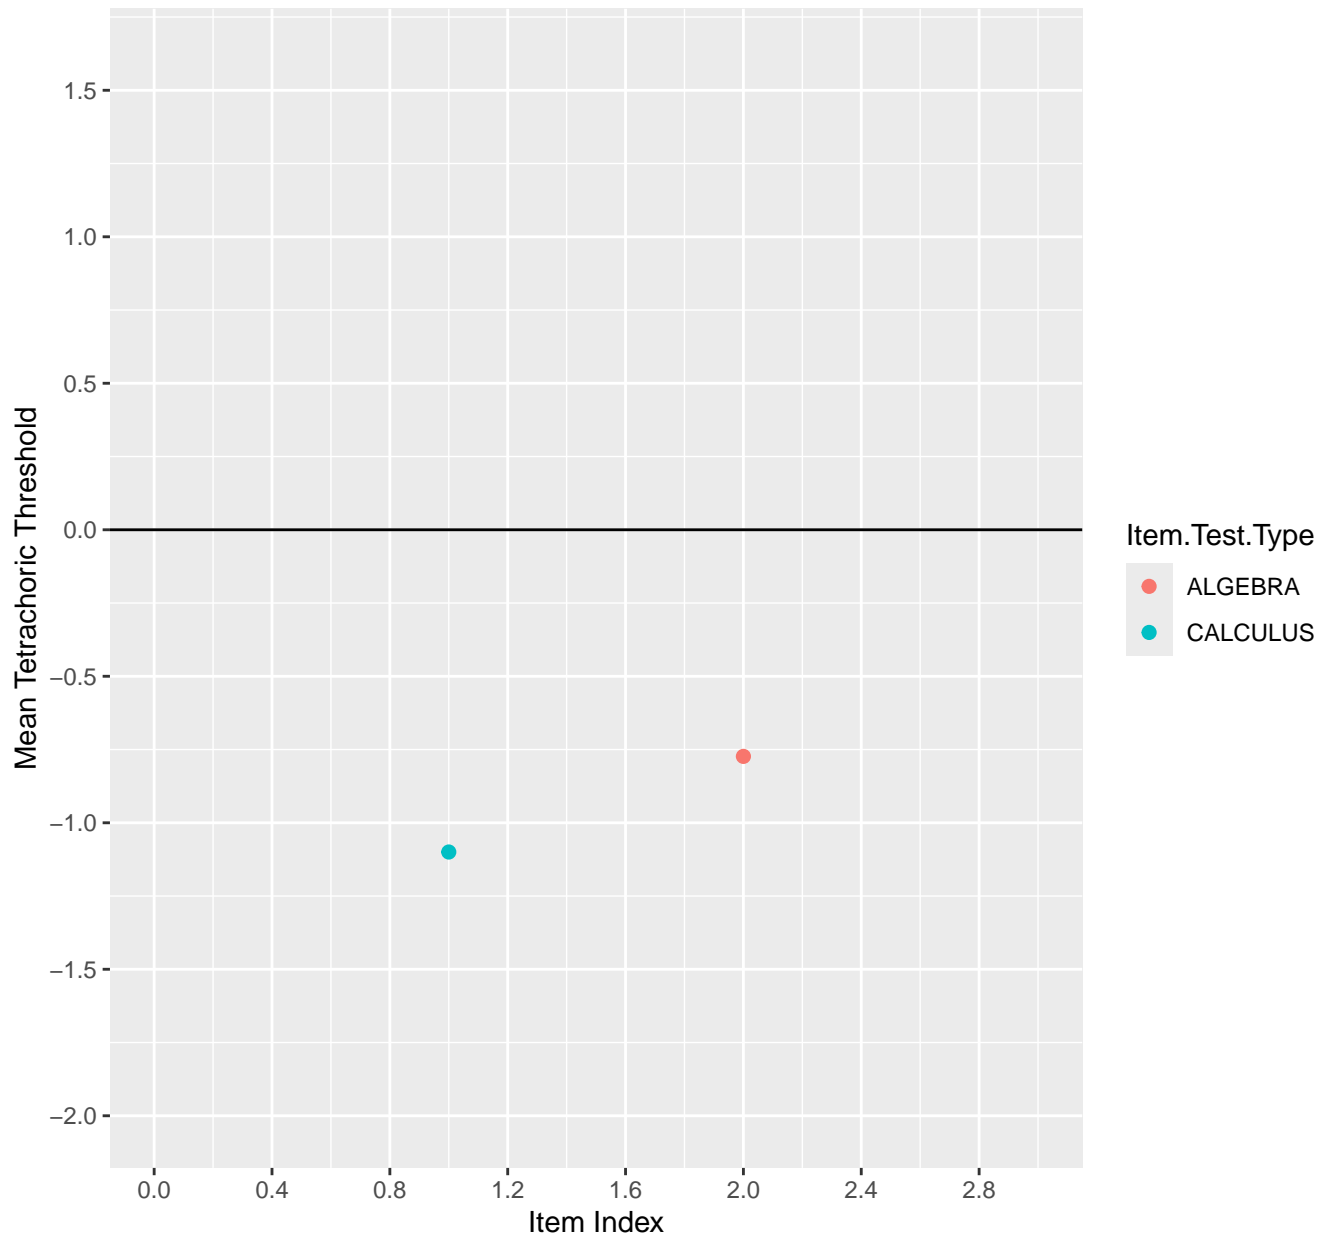

Mean Tetrachoric Threshold For KD1.1.V1

Mean Tetrachoric Threshold For KD1.1.V3

Mean Tetrachoric Threshold For KD1.2.V1

Mean Tetrachoric Threshold For KD1.3.V1

Mean Tetrachoric Threshold For KD1.3.V2

Mean Tetrachoric Threshold For KD1.4.V1

Mean Tetrachoric Threshold For KD1.5.V1

Mean Tetrachoric Threshold For KD1.5.V3

Mean Tetrachoric Threshold For KD1.6.V1

Mean Tetrachoric Threshold For KD1.6.V3

Mean Tetrachoric Threshold For KD1.6.V4EC

Mean Tetrachoric Threshold For KD1.7.V1

Mean Tetrachoric Threshold For KD1.8.V1

Mean Tetrachoric Threshold For KD1.8.V3

Mean Tetrachoric Threshold For KD1.9.V1

Mean Tetrachoric Threshold For KD1.10.V1

Mean Tetrachoric Threshold For KD1.10.V3

Mean Tetrachoric Threshold For KD1.10.V6EC

Mean Tetrachoric Threshold For KD1.11.V1

Mean Tetrachoric Threshold For KD1.11.V6EC

Mean Tetrachoric Threshold For KD1.12.V1

Mean Tetrachoric Threshold For KD1.13.V1

Mean Tetrachoric Threshold For KD1.13.V3