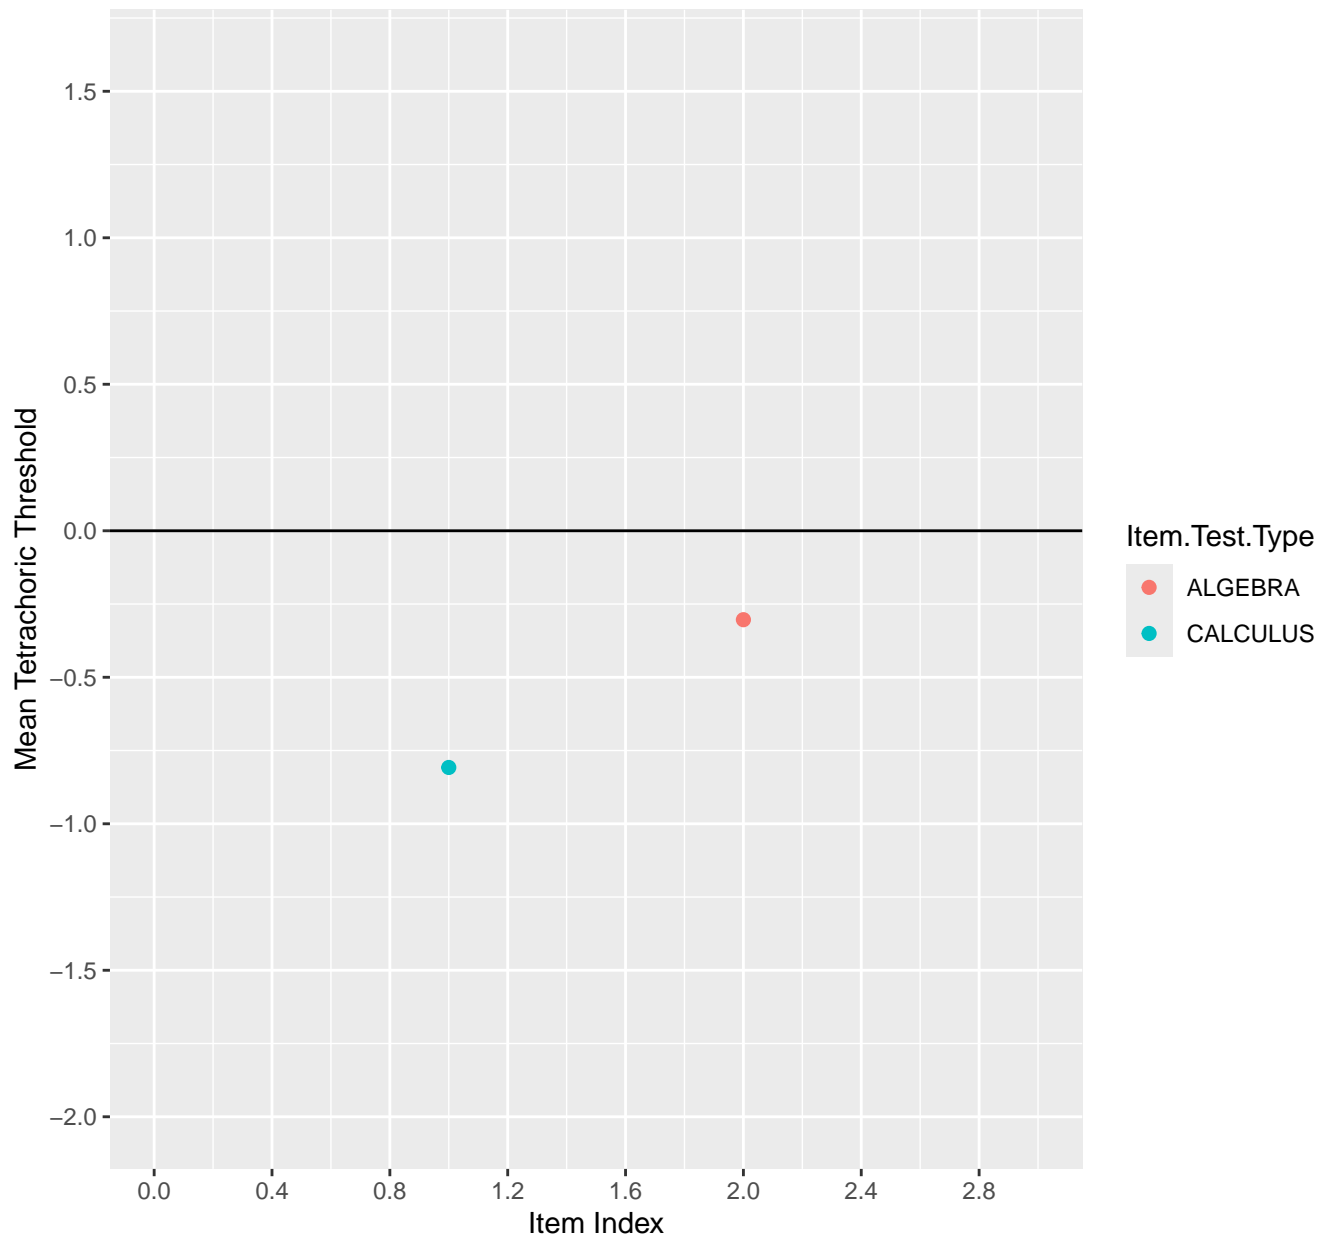

Mean Tetrachoric Threshold For KD1.1.V1

Mean Tetrachoric Threshold For KD1.1.V3

Mean Tetrachoric Threshold For KD1.2.V1

Mean Tetrachoric Threshold For KD1.3.V1

Mean Tetrachoric Threshold For KD1.3.V2

Mean Tetrachoric Threshold For KD1.4.V1

Mean Tetrachoric Threshold For KD1.8.V1

Mean Tetrachoric Threshold For KD1.8.V3

Mean Tetrachoric Threshold For KD1.9.V1

Mean Tetrachoric Threshold For KD1.10.V1

Mean Tetrachoric Threshold For KD1.10.V3

Mean Tetrachoric Threshold For KD1.10.V6EC

Mean Tetrachoric Threshold For KD1.13.V4EC

Mean Tetrachoric Threshold For KD1.14.V1

Mean Tetrachoric Threshold For KD1.14.V3

Mean Tetrachoric Threshold For KD1.15.V1

Mean Tetrachoric Threshold For KD1.15.V2EC

Mean Tetrachoric Threshold For KD1.16.V1

Mean Tetrachoric Threshold For KD1.17.V1

Mean Tetrachoric Threshold For KD1.17.V2EC

Mean Tetrachoric Threshold For KD1.17.V3AH

Mean Tetrachoric Threshold For KD1.18.V1