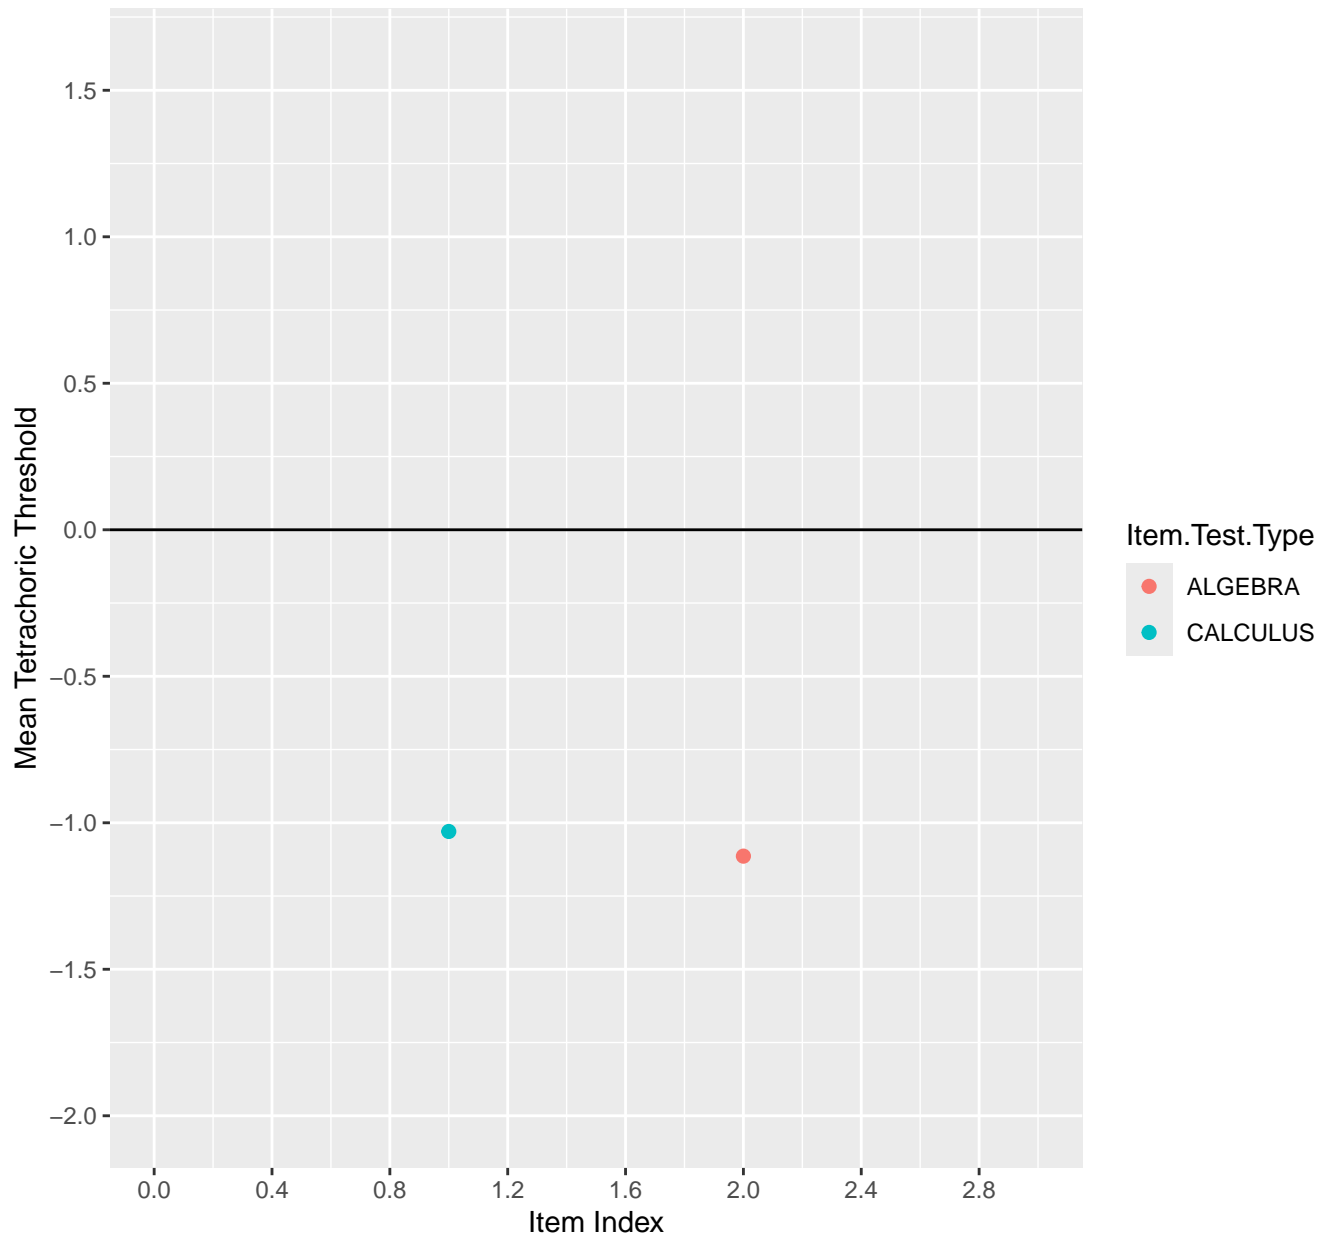

Mean Tetrachoric Threshold For KD1.46.V1

Mean Tetrachoric Threshold For KD1.47.V1

Mean Tetrachoric Threshold For KD1.48.V1

Mean Tetrachoric Threshold For KD1.49.V1

Mean Tetrachoric Threshold For KD1.50.V1