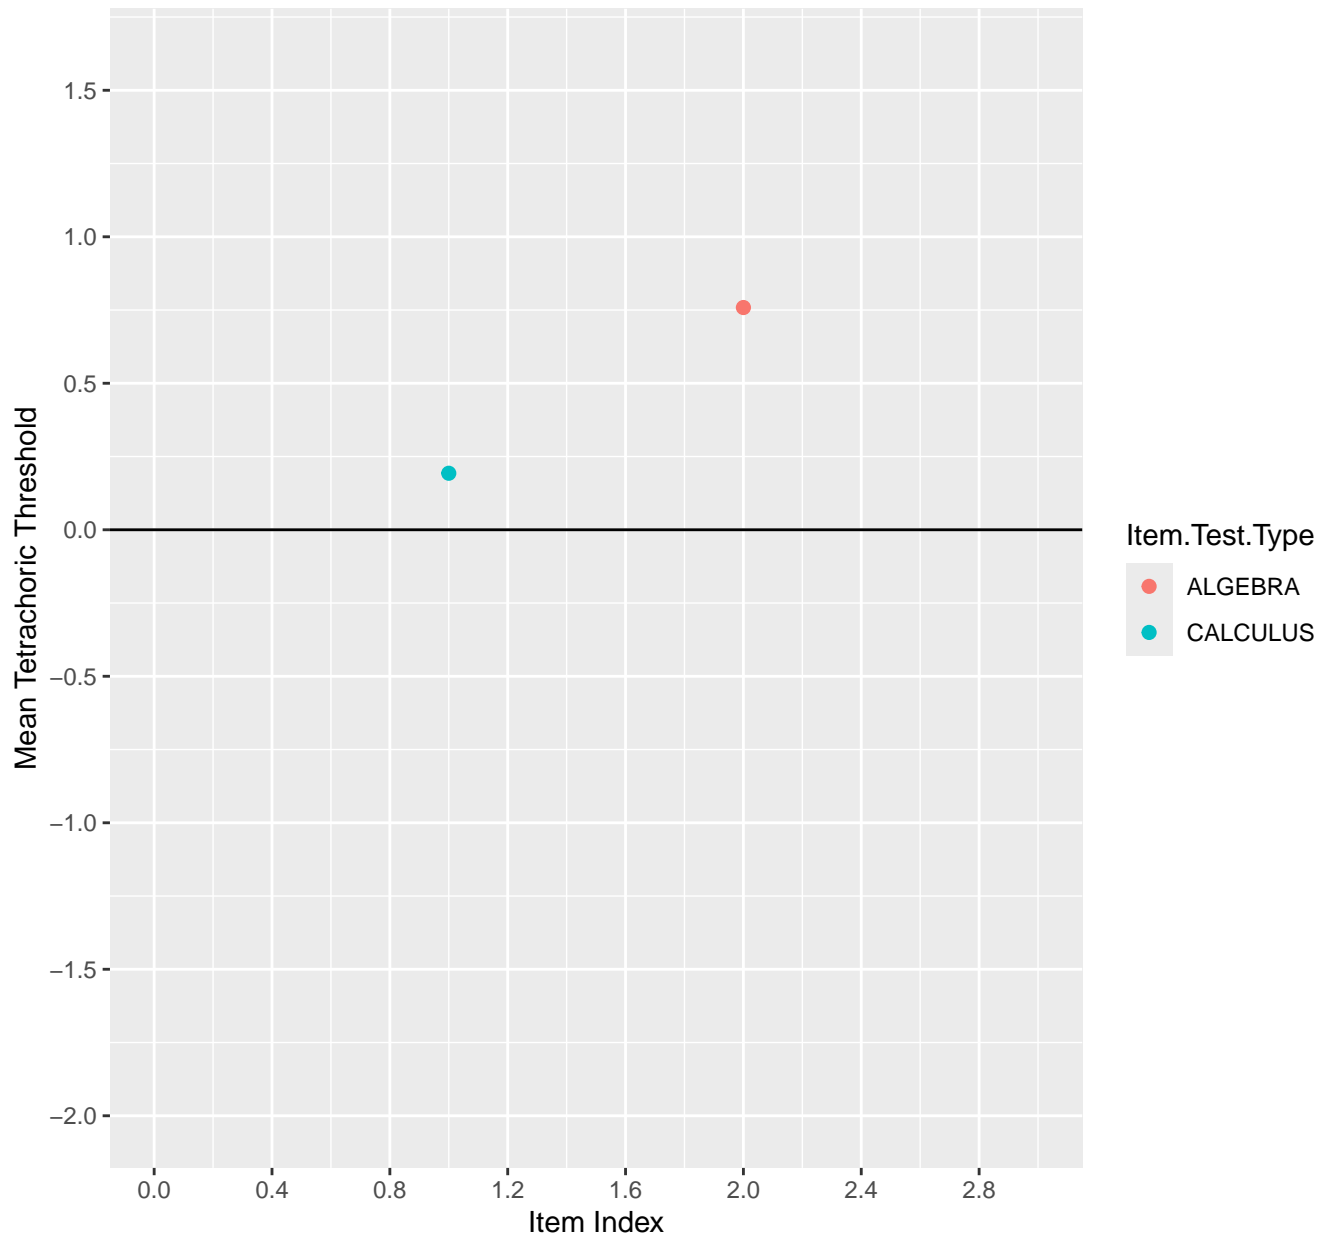

Mean Tetrachoric Threshold For KD1.35.V3AH