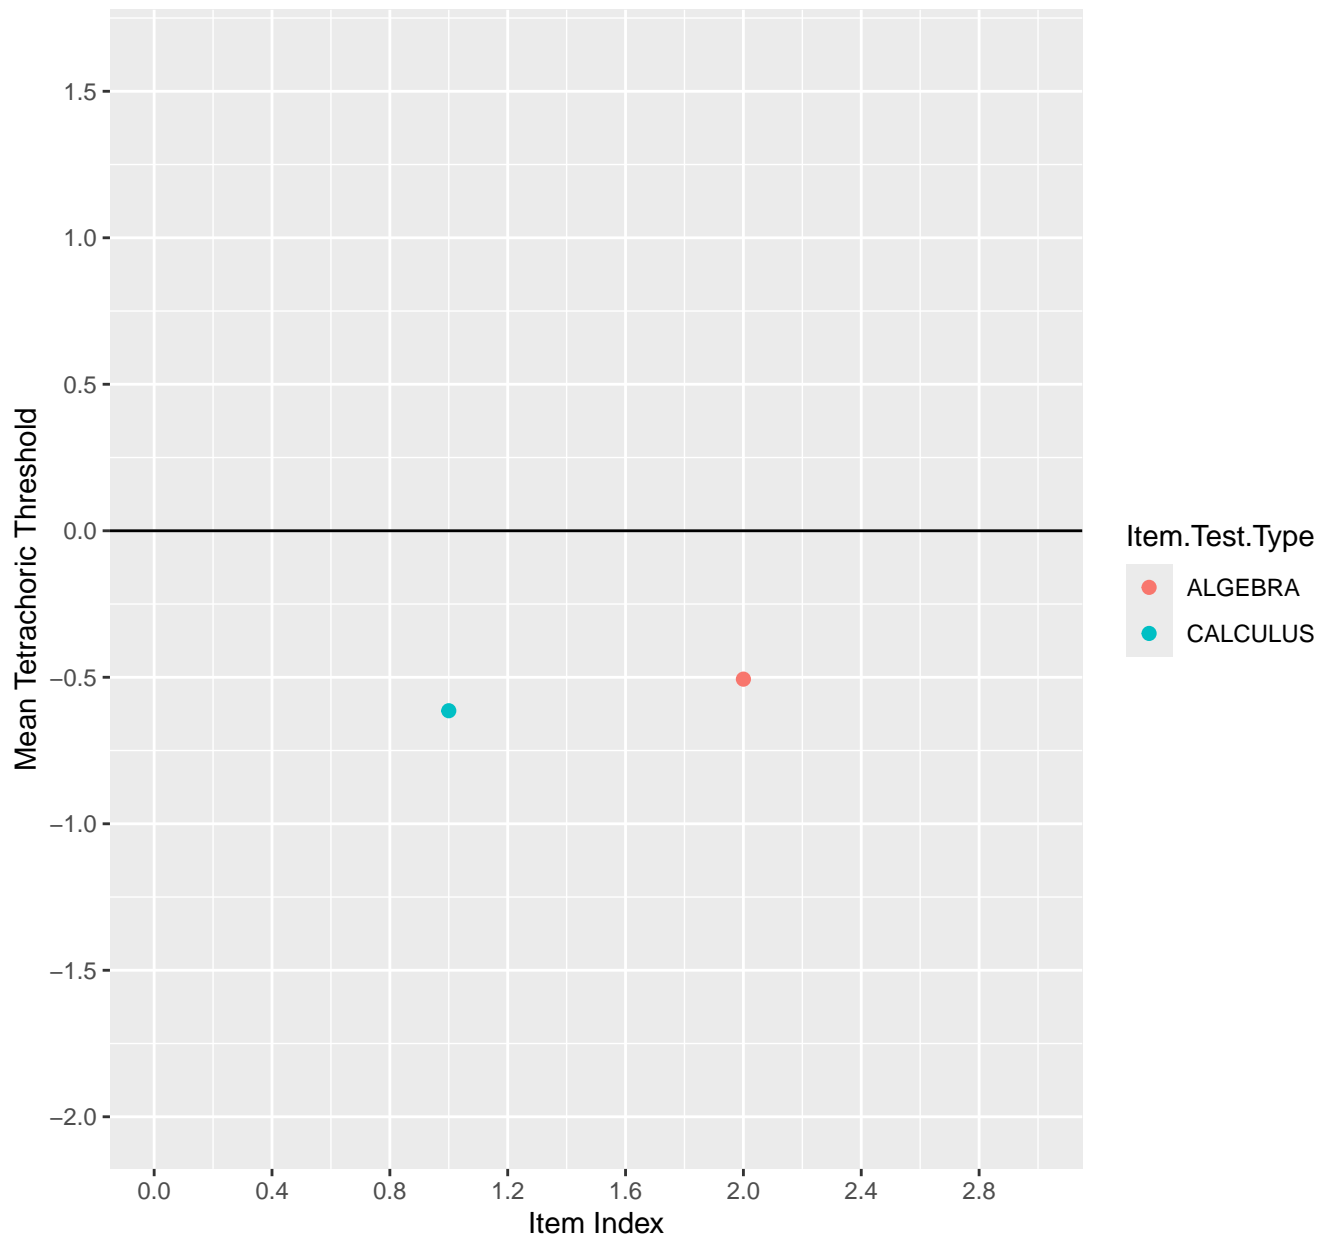

Mean Tetrachoric Threshold For KD1.1.V1

Mean Tetrachoric Threshold For KD1.1.V3

Mean Tetrachoric Threshold For KD1.2.V1

Mean Tetrachoric Threshold For KD1.3.V1

Mean Tetrachoric Threshold For KD1.3.V2

Mean Tetrachoric Threshold For KD1.4.V1

Mean Tetrachoric Threshold For KD1.5.V1

Mean Tetrachoric Threshold For KD1.5.V3

Mean Tetrachoric Threshold For KD1.6.V1

Mean Tetrachoric Threshold For KD1.6.V3

Mean Tetrachoric Threshold For KD1.6.V4EC

Mean Tetrachoric Threshold For KD1.7.V1

Mean Tetrachoric Threshold For KD1.8.V1

Mean Tetrachoric Threshold For KD1.8.V3

Mean Tetrachoric Threshold For KD1.9.V1

Mean Tetrachoric Threshold For KD1.10.V1

Mean Tetrachoric Threshold For KD1.10.V3

Mean Tetrachoric Threshold For KD1.10.V6EC

Mean Tetrachoric Threshold For KD1.11.V1

Mean Tetrachoric Threshold For KD1.11.V6EC

Mean Tetrachoric Threshold For KD1.12.V1

Mean Tetrachoric Threshold For KD1.13.V1

Mean Tetrachoric Threshold For KD1.13.V3