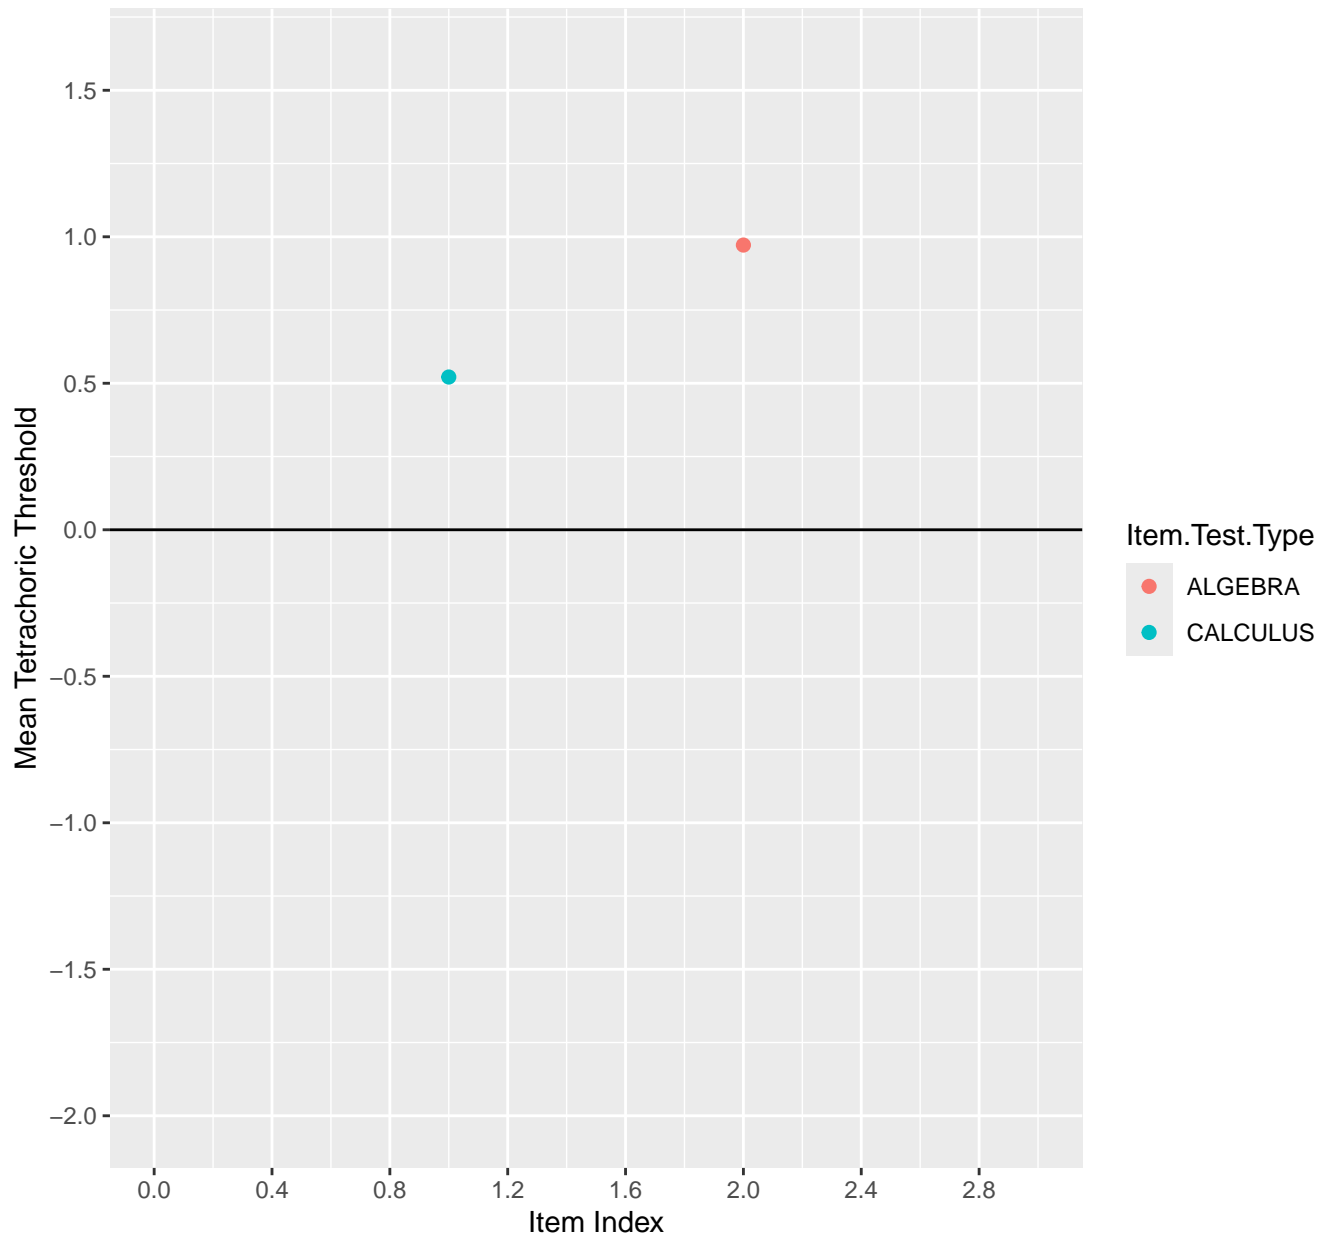

Mean Tetrachoric Threshold For KD1.35.V1

Mean Tetrachoric Threshold For KD1.35.V3AH

Mean Tetrachoric Threshold For KD1.36.V1

Mean Tetrachoric Threshold For KD1.37.V1

Mean Tetrachoric Threshold For KD1.38.V1