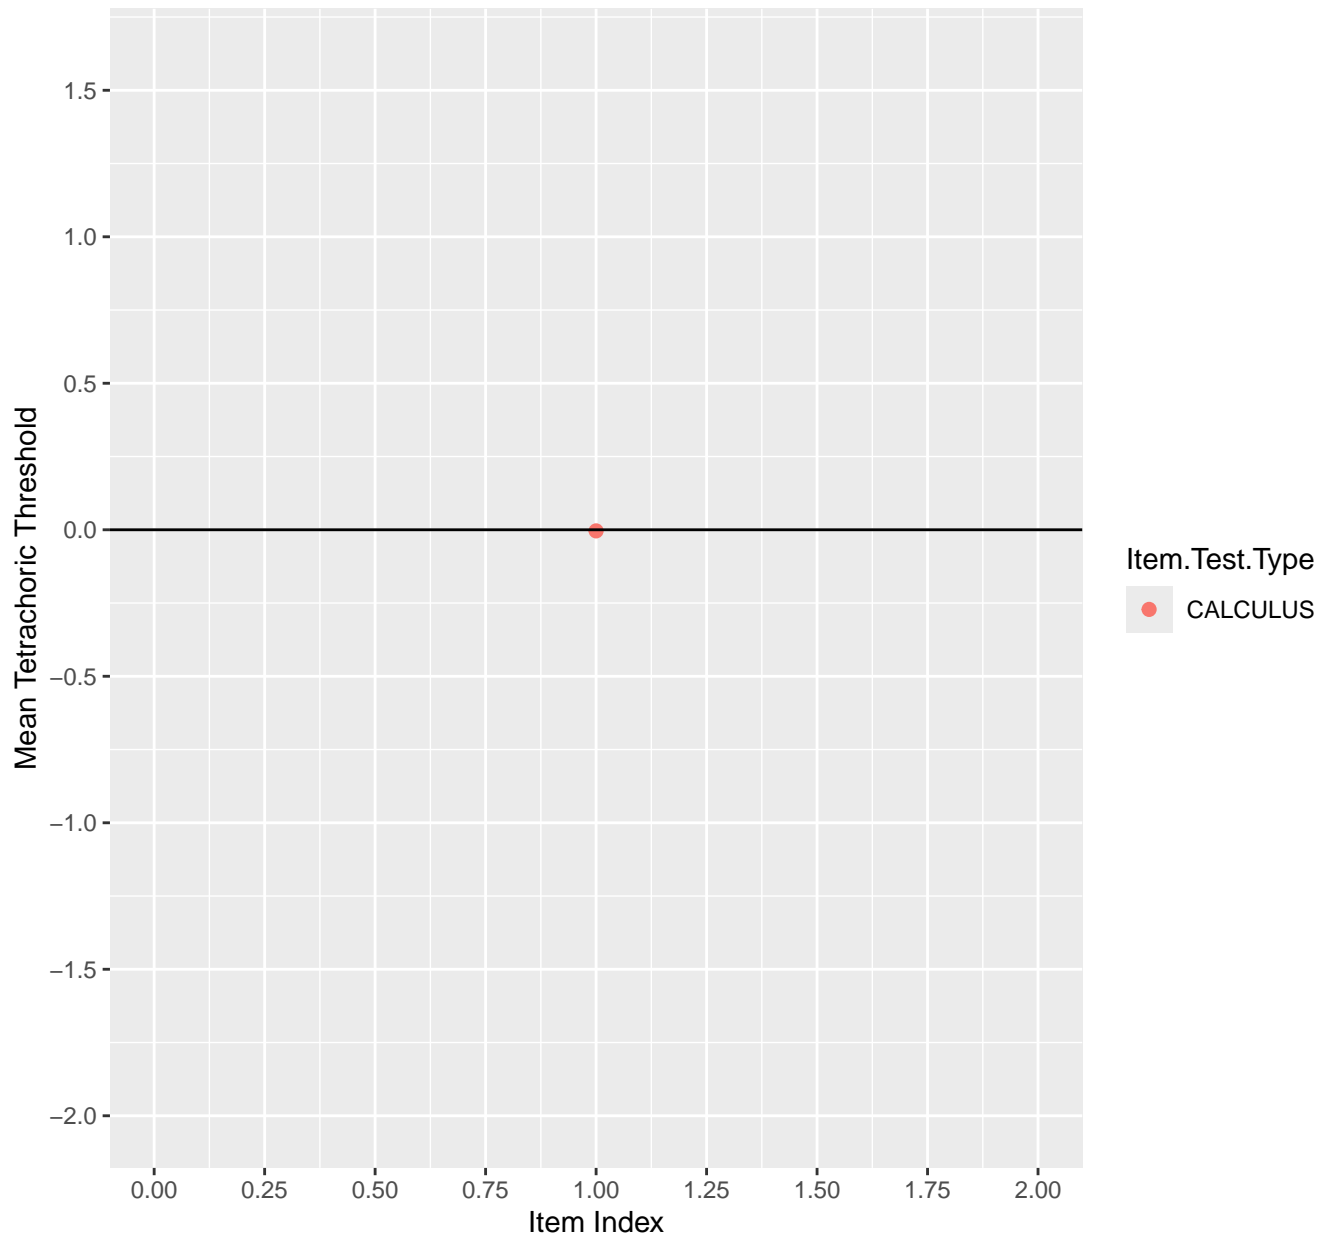

Mean Tetrachoric Threshold For KD1.31.V1