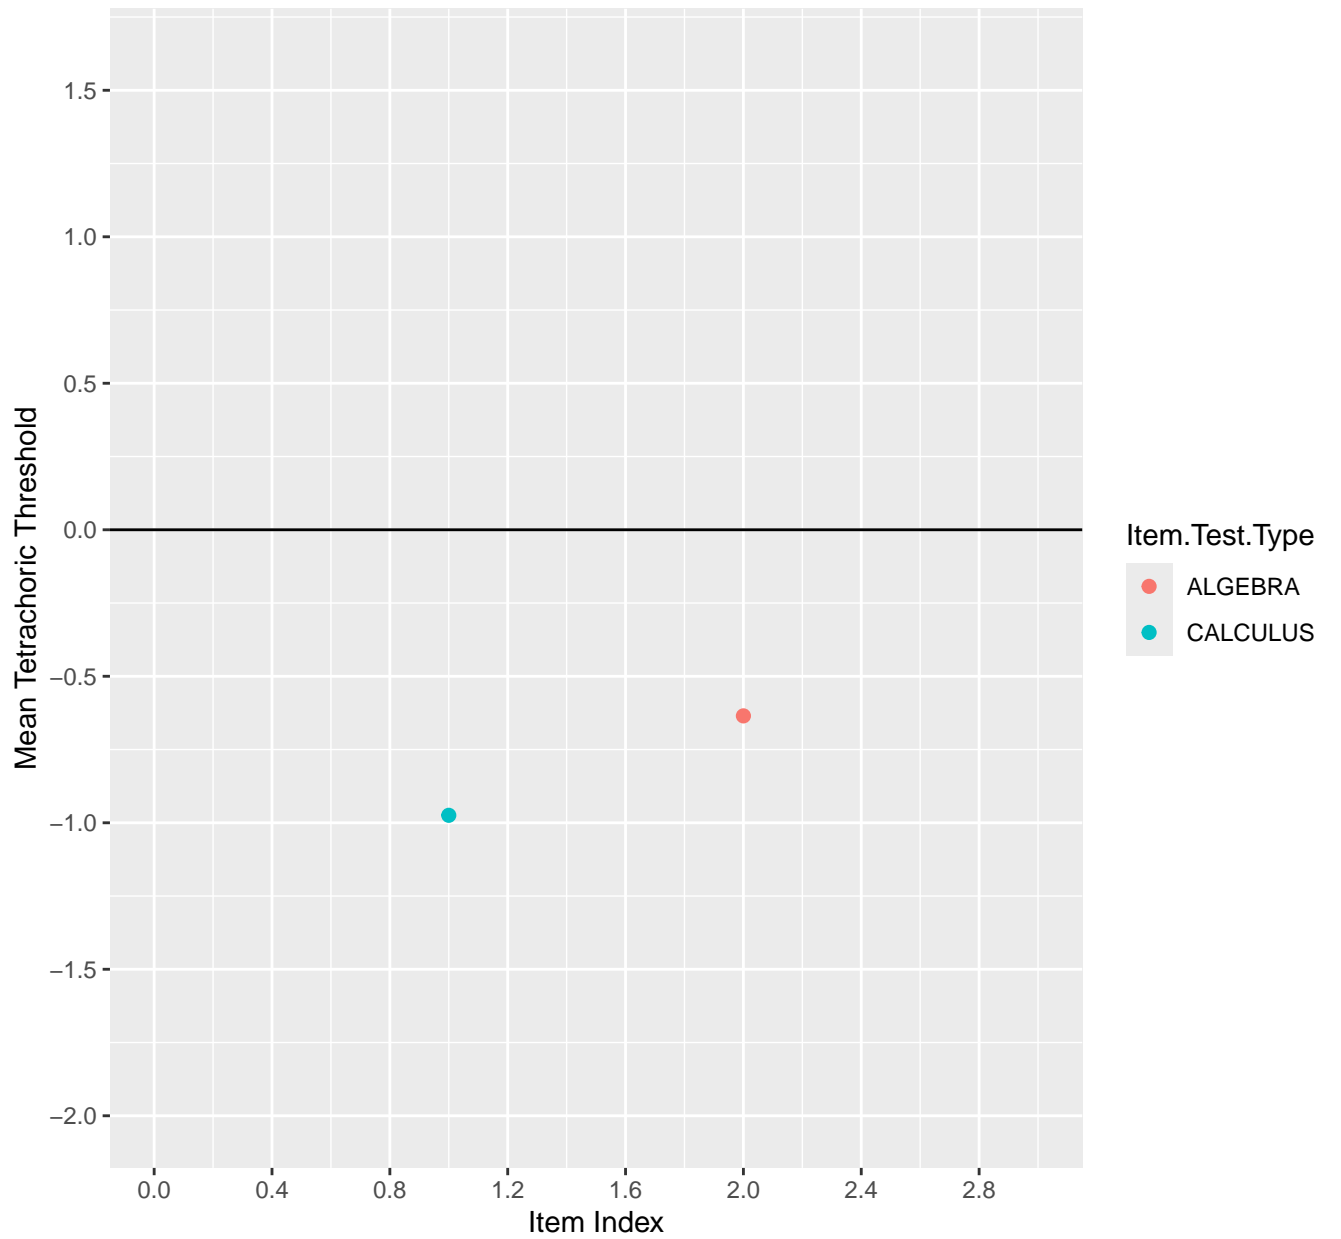

Mean Tetrachoric Threshold For KD1.1.V1

Mean Tetrachoric Threshold For KD1.1.V3

Mean Tetrachoric Threshold For KD1.2.V1

Mean Tetrachoric Threshold For KD1.3.V1

Mean Tetrachoric Threshold For KD1.3.V2

Mean Tetrachoric Threshold For KD1.4.V1

Mean Tetrachoric Threshold For KD1.5.V1

Mean Tetrachoric Threshold For KD1.5.V3

Mean Tetrachoric Threshold For KD1.6.V1

Mean Tetrachoric Threshold For KD1.6.V3

Mean Tetrachoric Threshold For KD1.6.V4EC

Mean Tetrachoric Threshold For KD1.7.V1

Mean Tetrachoric Threshold For KD1.8.V1

Mean Tetrachoric Threshold For KD1.8.V3

Mean Tetrachoric Threshold For KD1.9.V1

Mean Tetrachoric Threshold For KD1.10.V1

Mean Tetrachoric Threshold For KD1.10.V3

Mean Tetrachoric Threshold For KD1.10.V6EC

Mean Tetrachoric Threshold For KD1.11.V1

Mean Tetrachoric Threshold For KD1.11.V6EC

Mean Tetrachoric Threshold For KD1.12.V1

Mean Tetrachoric Threshold For KD1.13.V1

Mean Tetrachoric Threshold For KD1.13.V3