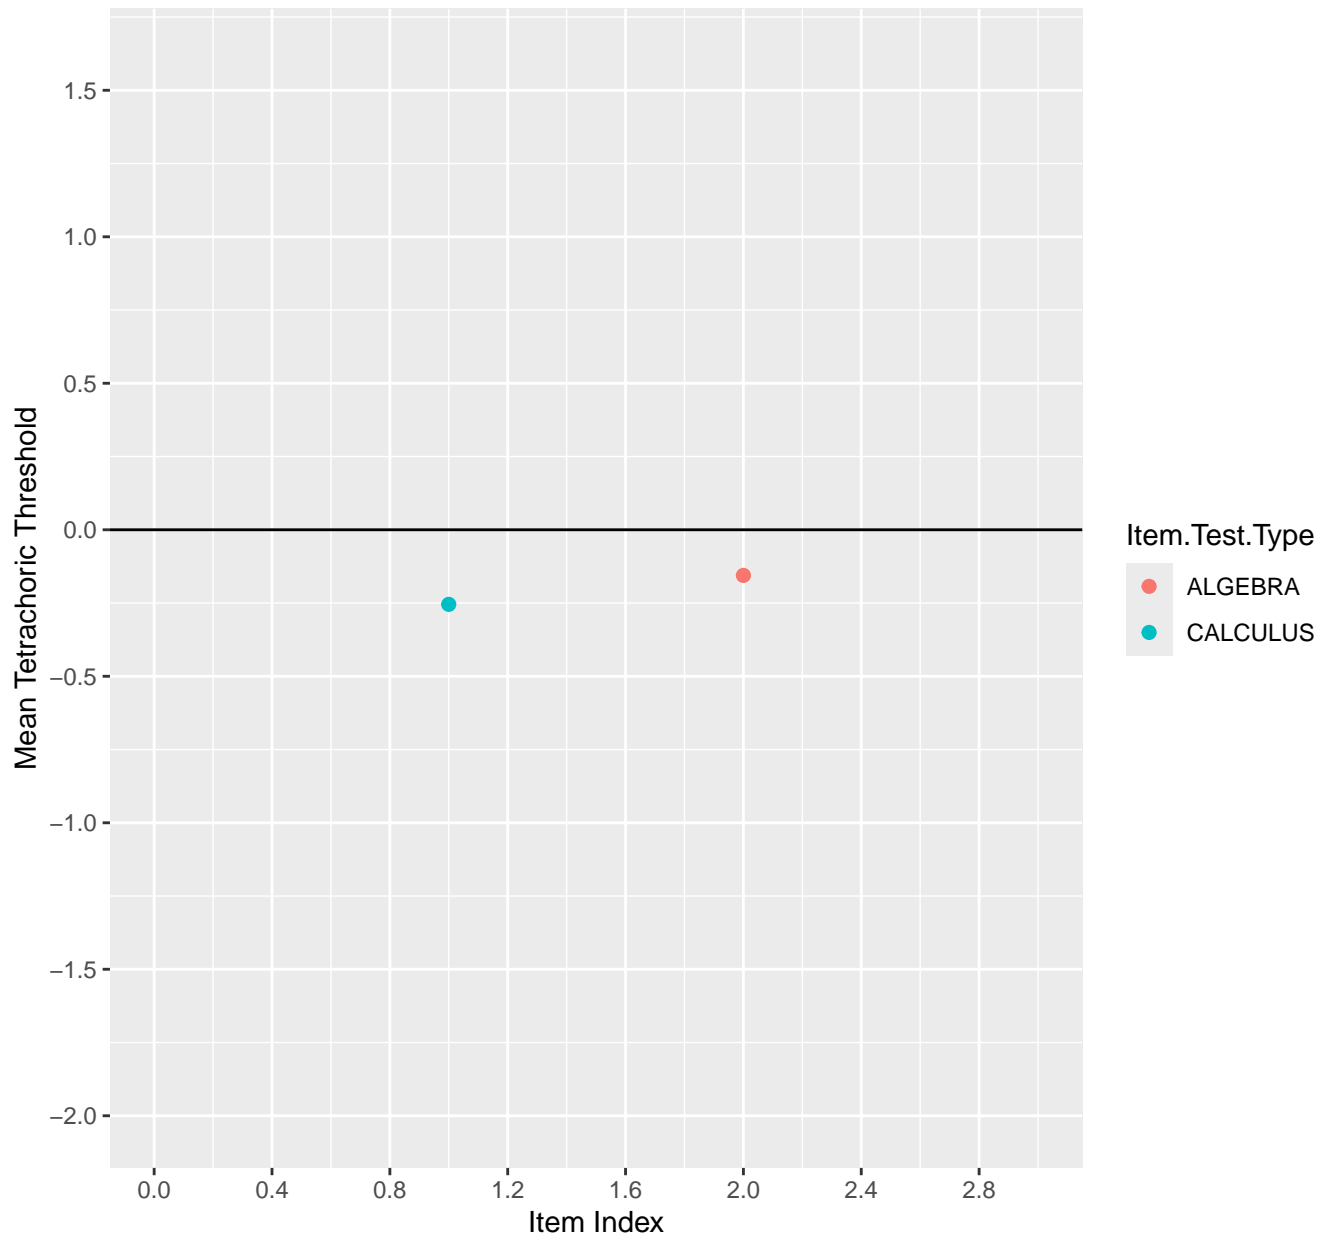

Mean Tetrachoric Threshold For KD1.1.V1

Mean Tetrachoric Threshold For KD1.1.V3

Mean Tetrachoric Threshold For KD1.2.V1

Mean Tetrachoric Threshold For KD1.3.V1

Mean Tetrachoric Threshold For KD1.3.V2

Mean Tetrachoric Threshold For KD1.4.V1

Mean Tetrachoric Threshold For KD1.5.V1

Mean Tetrachoric Threshold For KD1.5.V3

Mean Tetrachoric Threshold For KD1.6.V1

Mean Tetrachoric Threshold For KD1.6.V3

Mean Tetrachoric Threshold For KD1.6.V4EC

Mean Tetrachoric Threshold For KD1.7.V1

Mean Tetrachoric Threshold For KD1.8.V1

Mean Tetrachoric Threshold For KD1.8.V3

Mean Tetrachoric Threshold For KD1.9.V1

Mean Tetrachoric Threshold For KD1.10.V1

Mean Tetrachoric Threshold For KD1.10.V3

Mean Tetrachoric Threshold For KD1.10.V6EC

Mean Tetrachoric Threshold For KD1.11.V1

Mean Tetrachoric Threshold For KD1.11.V6EC

Mean Tetrachoric Threshold For KD1.12.V1

Mean Tetrachoric Threshold For KD1.13.V1

Mean Tetrachoric Threshold For KD1.13.V3