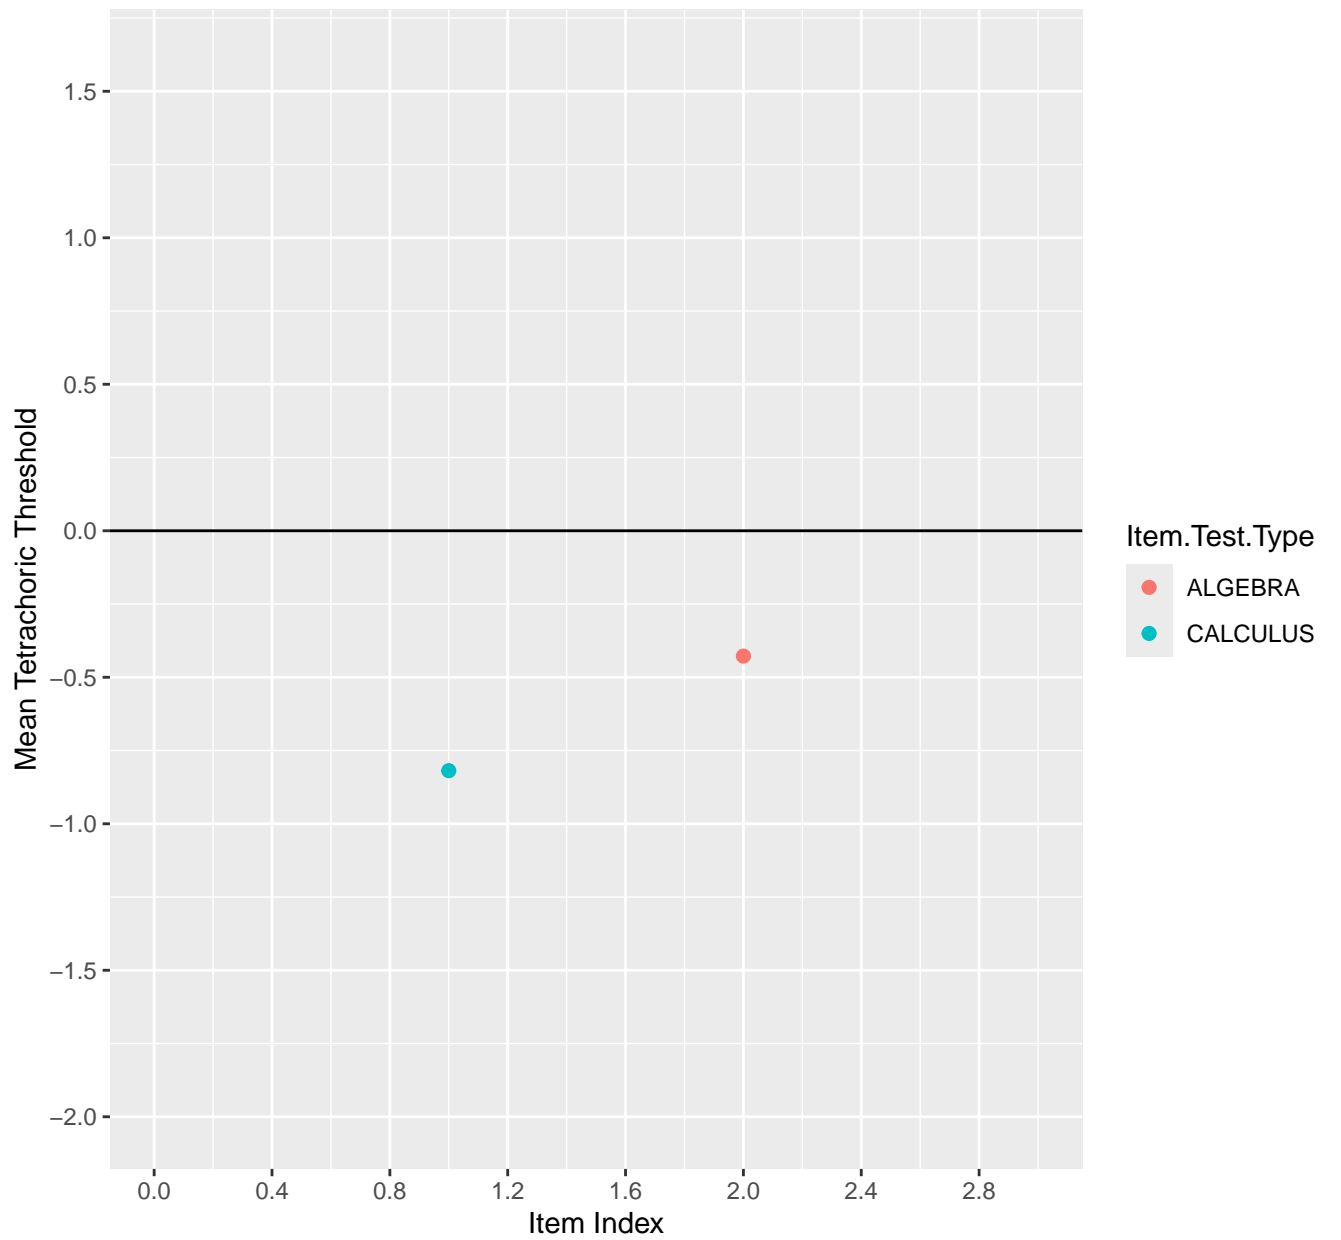

Mean Tetrachoric Threshold For KD1.24.V1

Mean Tetrachoric Threshold For KD1.25.V1

Mean Tetrachoric Threshold For KD1.26.V1

Mean Tetrachoric Threshold For KD1.27.V1

Mean Tetrachoric Threshold For KD1.27.V2