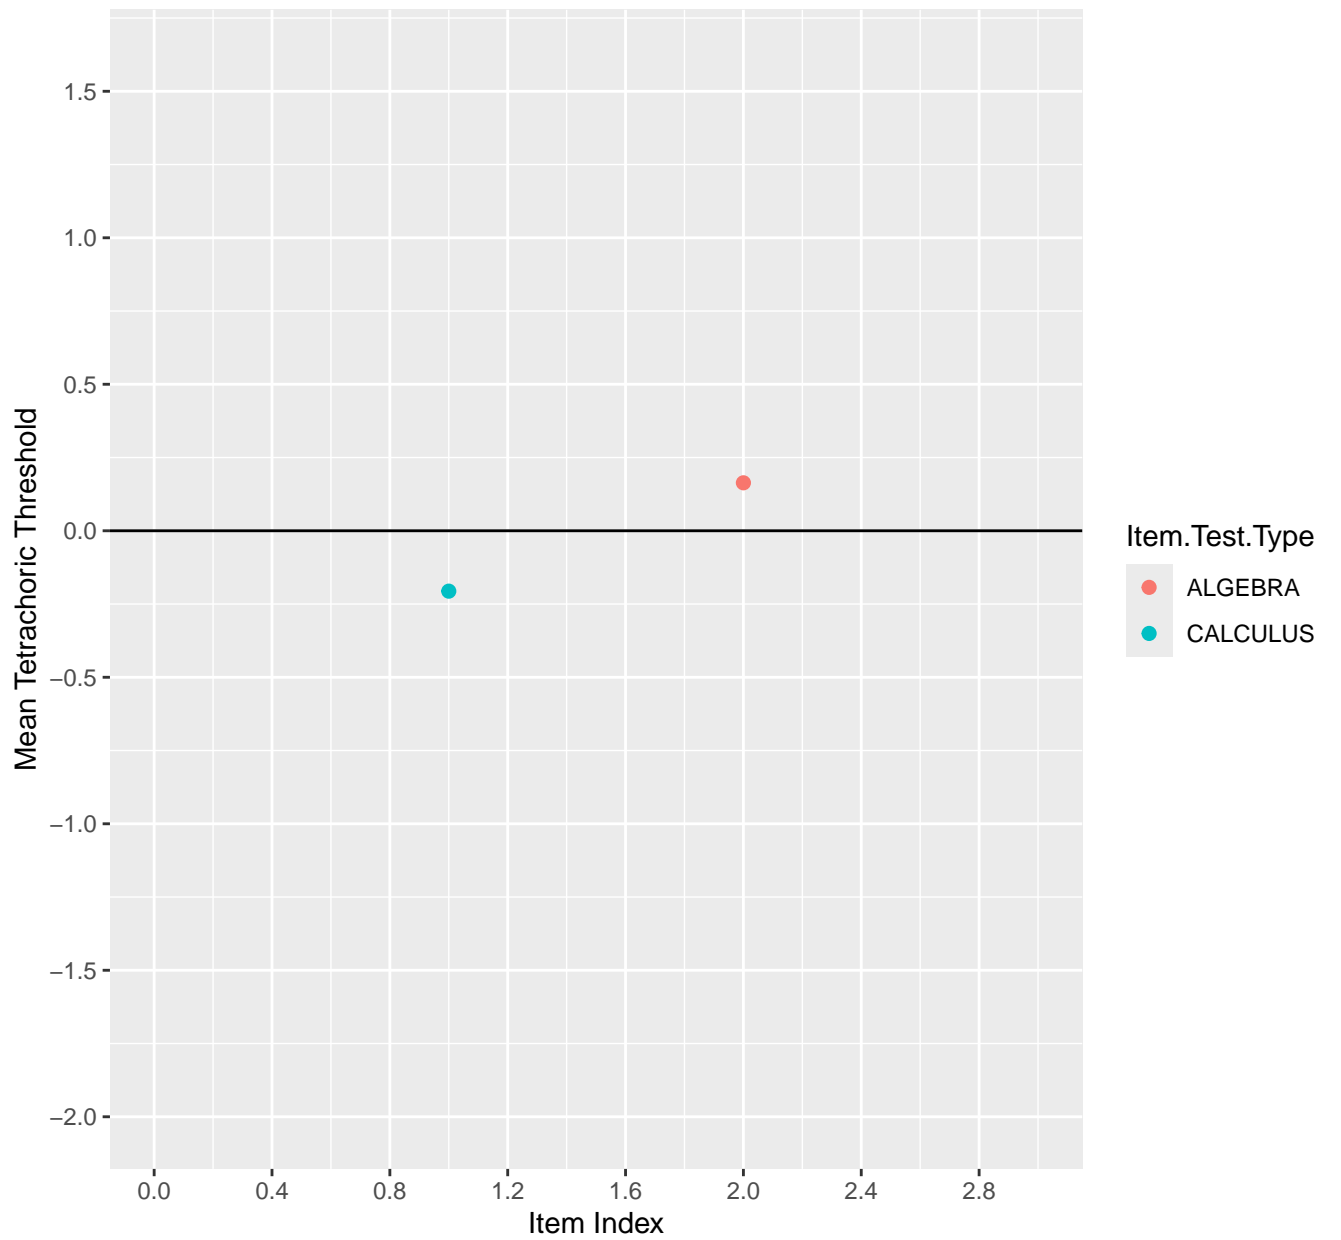

Mean Tetrachoric Threshold For KD1.1.V1

Mean Tetrachoric Threshold For KD1.1.V3

Mean Tetrachoric Threshold For KD1.2.V1

Mean Tetrachoric Threshold For KD1.3.V1

Mean Tetrachoric Threshold For KD1.3.V2

Mean Tetrachoric Threshold For KD1.4.V1

Mean Tetrachoric Threshold For KD1.8.V1

Mean Tetrachoric Threshold For KD1.8.V3

Mean Tetrachoric Threshold For KD1.9.V1

Mean Tetrachoric Threshold For KD1.10.V1

Mean Tetrachoric Threshold For KD1.10.V3

Mean Tetrachoric Threshold For KD1.10.V6EC

Mean Tetrachoric Threshold For KD1.13.V4EC

Mean Tetrachoric Threshold For KD1.14.V1

Mean Tetrachoric Threshold For KD1.14.V3

Mean Tetrachoric Threshold For KD1.15.V1

Mean Tetrachoric Threshold For KD1.15.V2EC

Mean Tetrachoric Threshold For KD1.16.V1

Mean Tetrachoric Threshold For KD1.17.V1

Mean Tetrachoric Threshold For KD1.17.V2EC

Mean Tetrachoric Threshold For KD1.17.V3AH

Mean Tetrachoric Threshold For KD1.18.V1