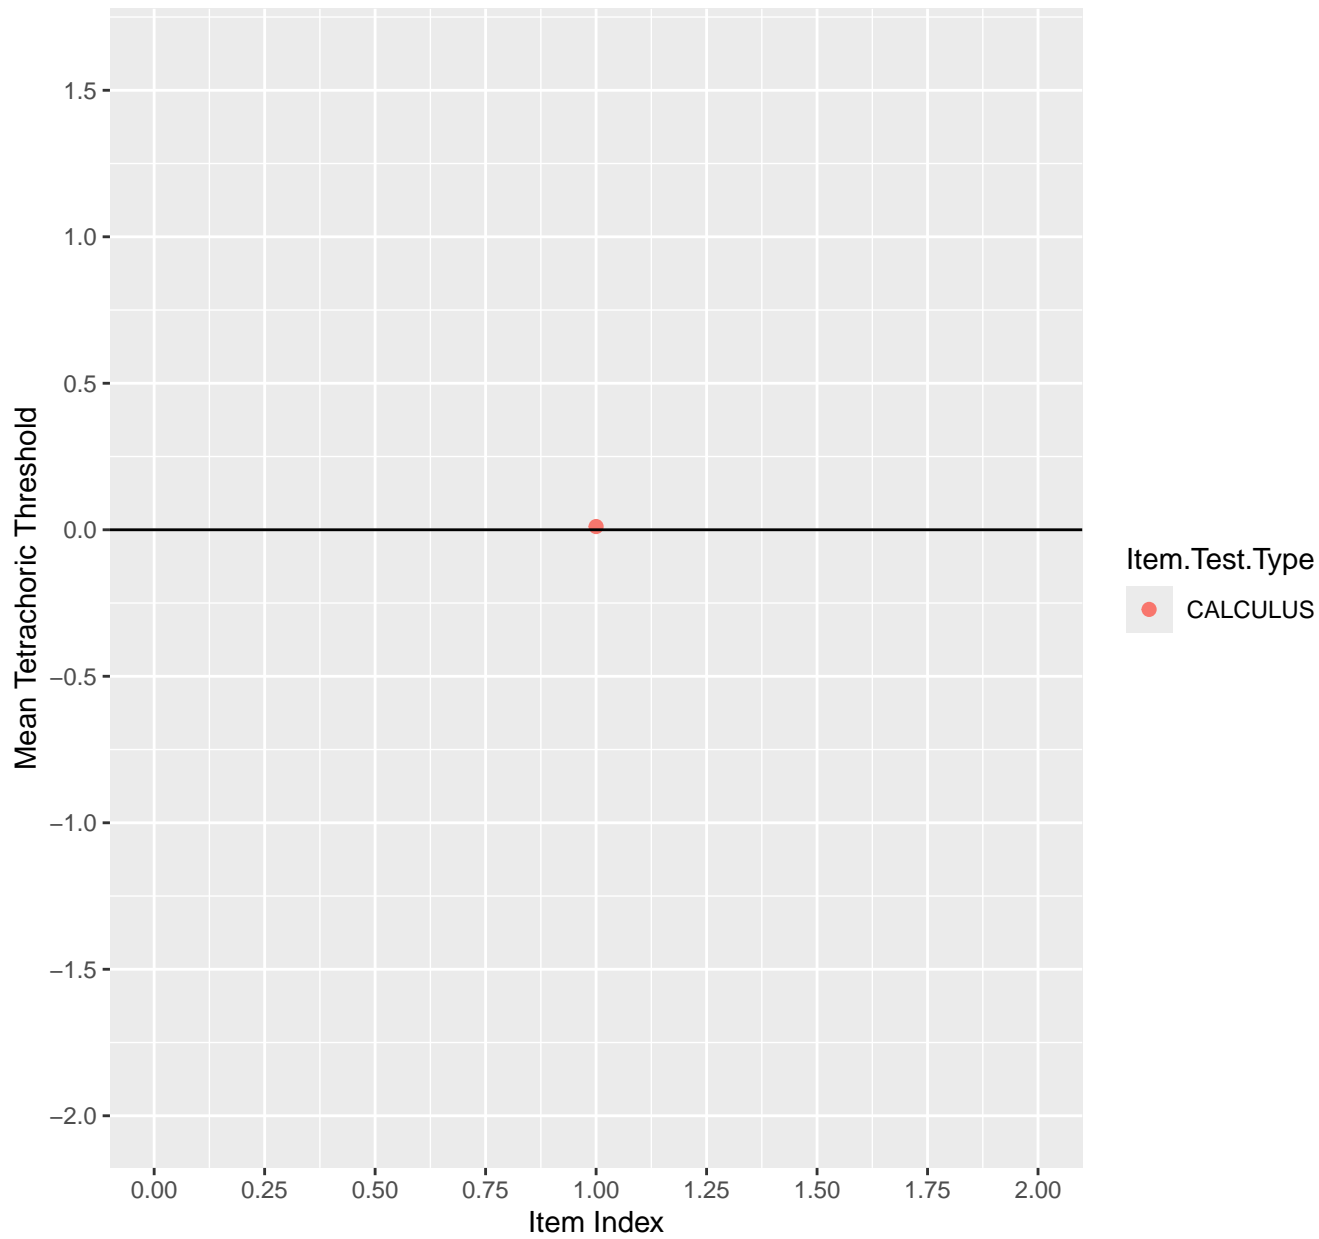

Mean Tetrachoric Threshold For KD1.43.V6EC