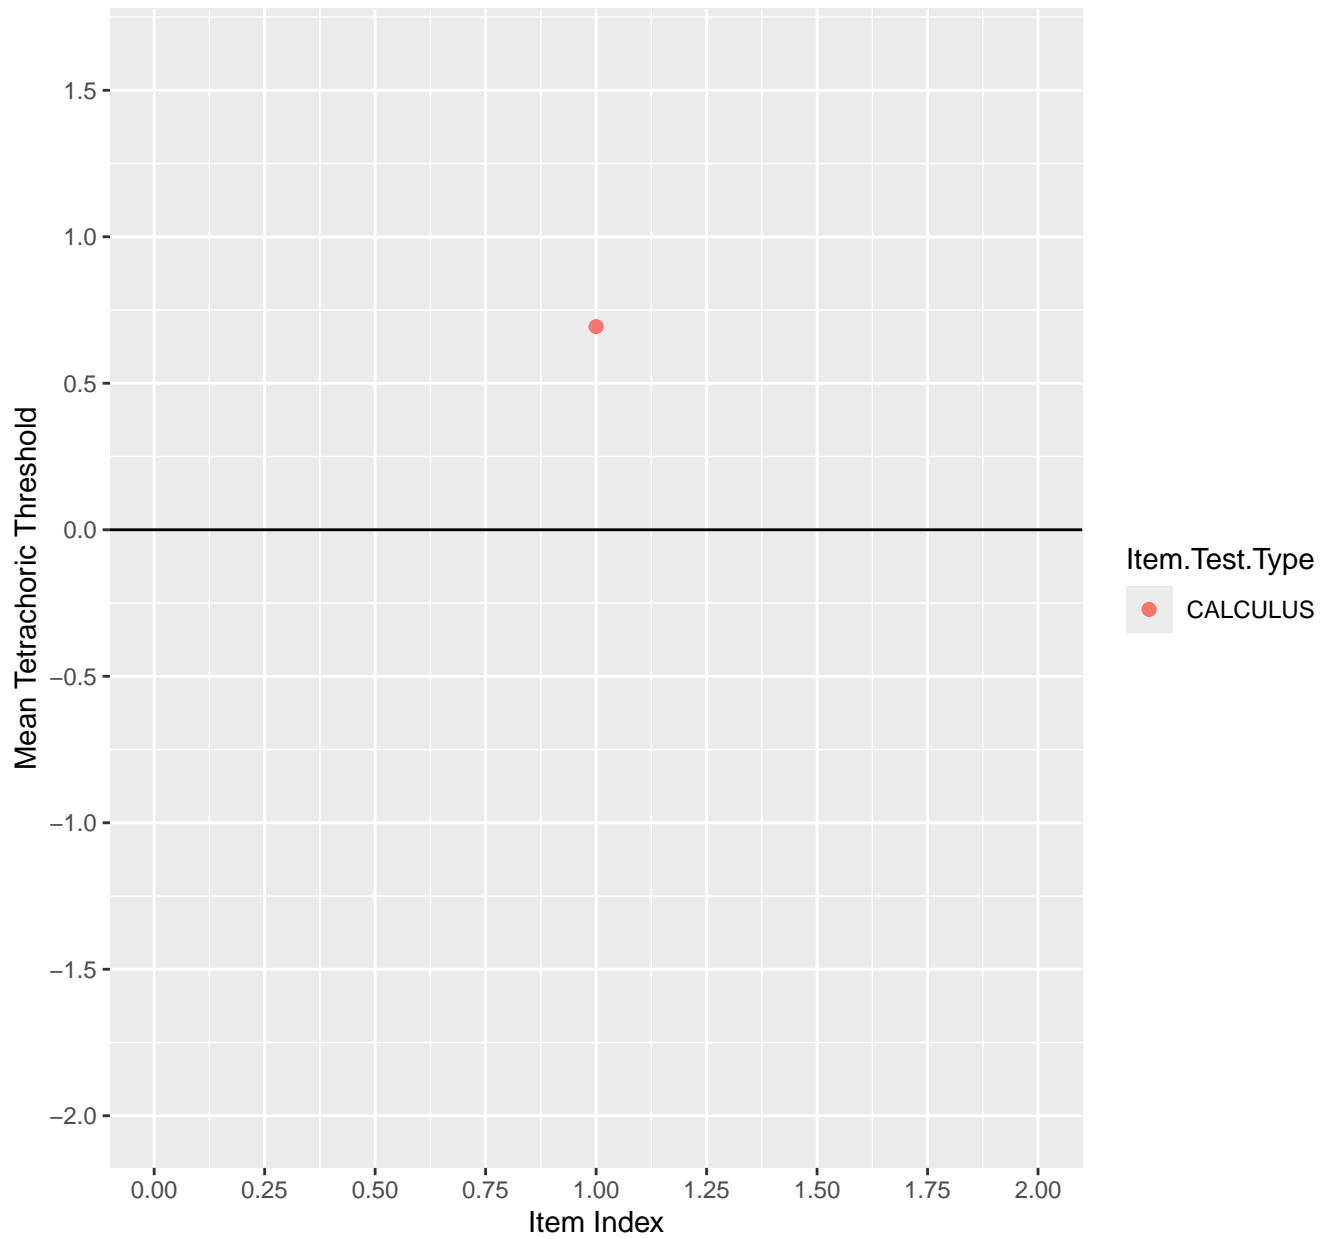

Mean Tetrachoric Threshold For KD1.28.V1

Mean Tetrachoric Threshold For KD1.28.V2AH

Mean Tetrachoric Threshold For KD1.31.V1

Mean Tetrachoric Threshold For KD1.32.V1

Mean Tetrachoric Threshold For KD1.32.V3AH