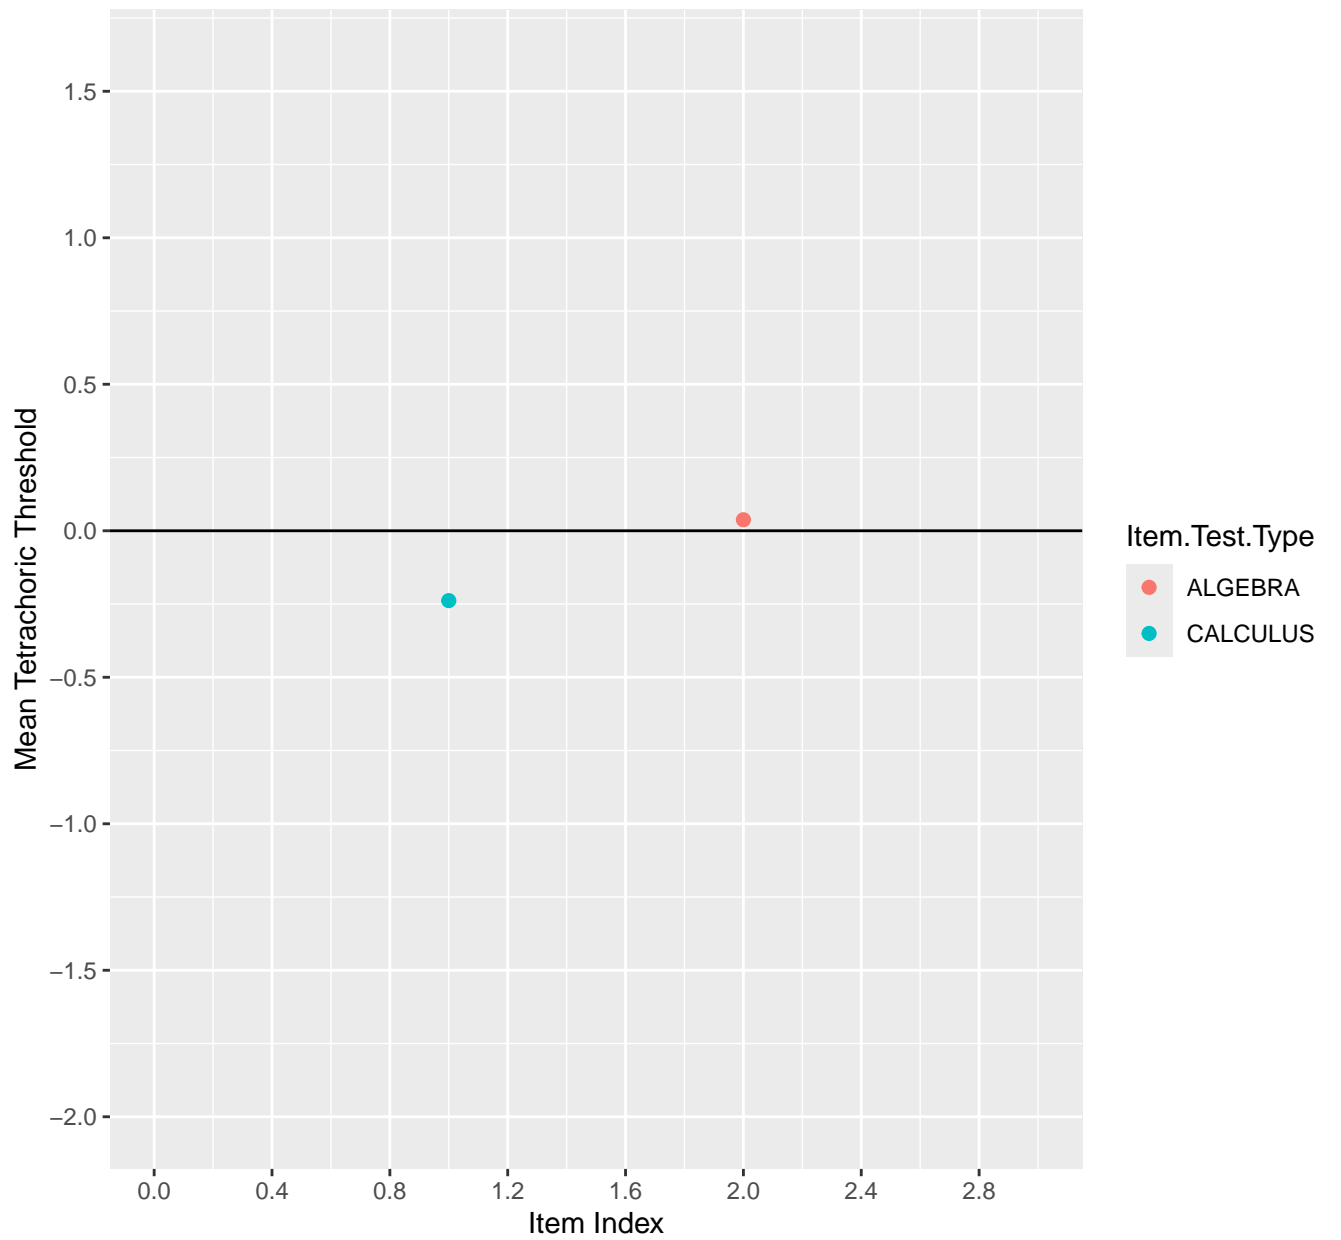

Mean Tetrachoric Threshold For KD1.35.V1