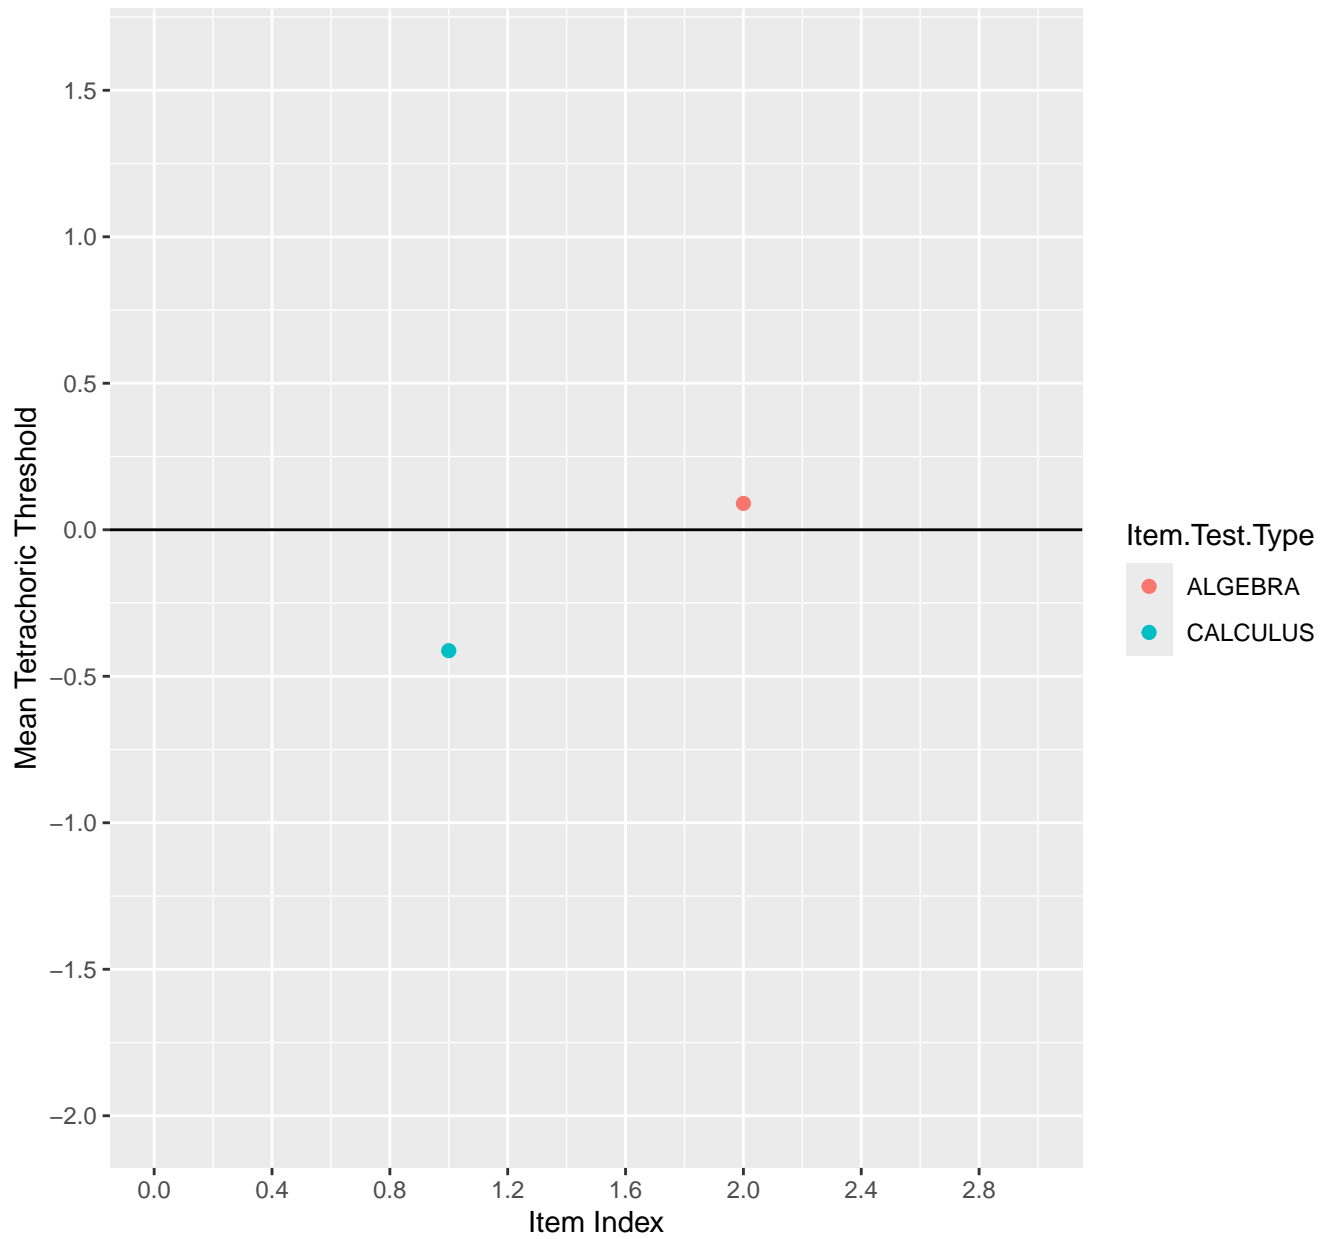

Mean Tetrachoric Threshold For KD1.1.V1

Mean Tetrachoric Threshold For KD1.1.V3

Mean Tetrachoric Threshold For KD1.2.V1

Mean Tetrachoric Threshold For KD1.3.V1

Mean Tetrachoric Threshold For KD1.3.V2

Mean Tetrachoric Threshold For KD1.4.V1

Mean Tetrachoric Threshold For KD1.18.V3

Mean Tetrachoric Threshold For KD1.19.V1

Mean Tetrachoric Threshold For KD1.19.V3

Mean Tetrachoric Threshold For KD1.20.V1

Mean Tetrachoric Threshold For KD1.20.V2EC