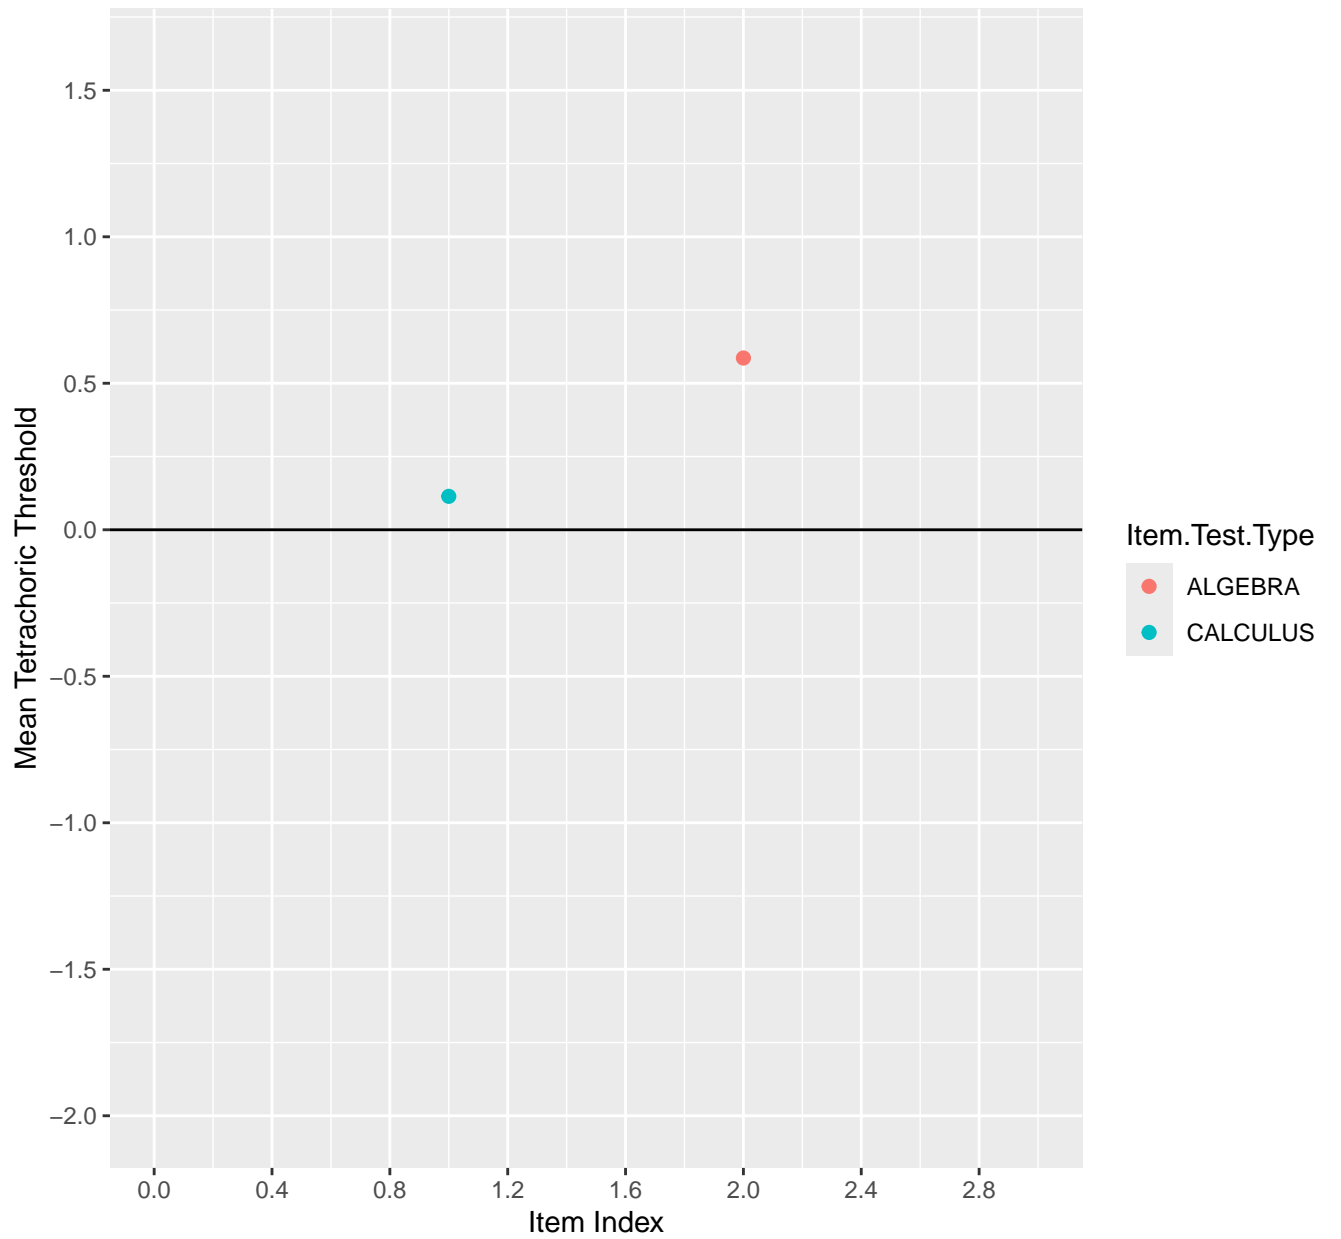

Mean Tetrachoric Threshold For KD1.1.V1

Mean Tetrachoric Threshold For KD1.1.V3

Mean Tetrachoric Threshold For KD1.2.V1

Mean Tetrachoric Threshold For KD1.3.V1

Mean Tetrachoric Threshold For KD1.3.V2

Mean Tetrachoric Threshold For KD1.4.V1

Mean Tetrachoric Threshold For KD1.18.V3

Mean Tetrachoric Threshold For KD1.19.V1

Mean Tetrachoric Threshold For KD1.19.V3

Mean Tetrachoric Threshold For KD1.20.V1

Mean Tetrachoric Threshold For KD1.20.V2EC

Mean Tetrachoric Threshold For KD1.21.V1

Mean Tetrachoric Threshold For KD1.21.V2

Mean Tetrachoric Threshold For KD1.22.V1

Mean Tetrachoric Threshold For KD1.22.V2EC

Mean Tetrachoric Threshold For KD1.23.V2