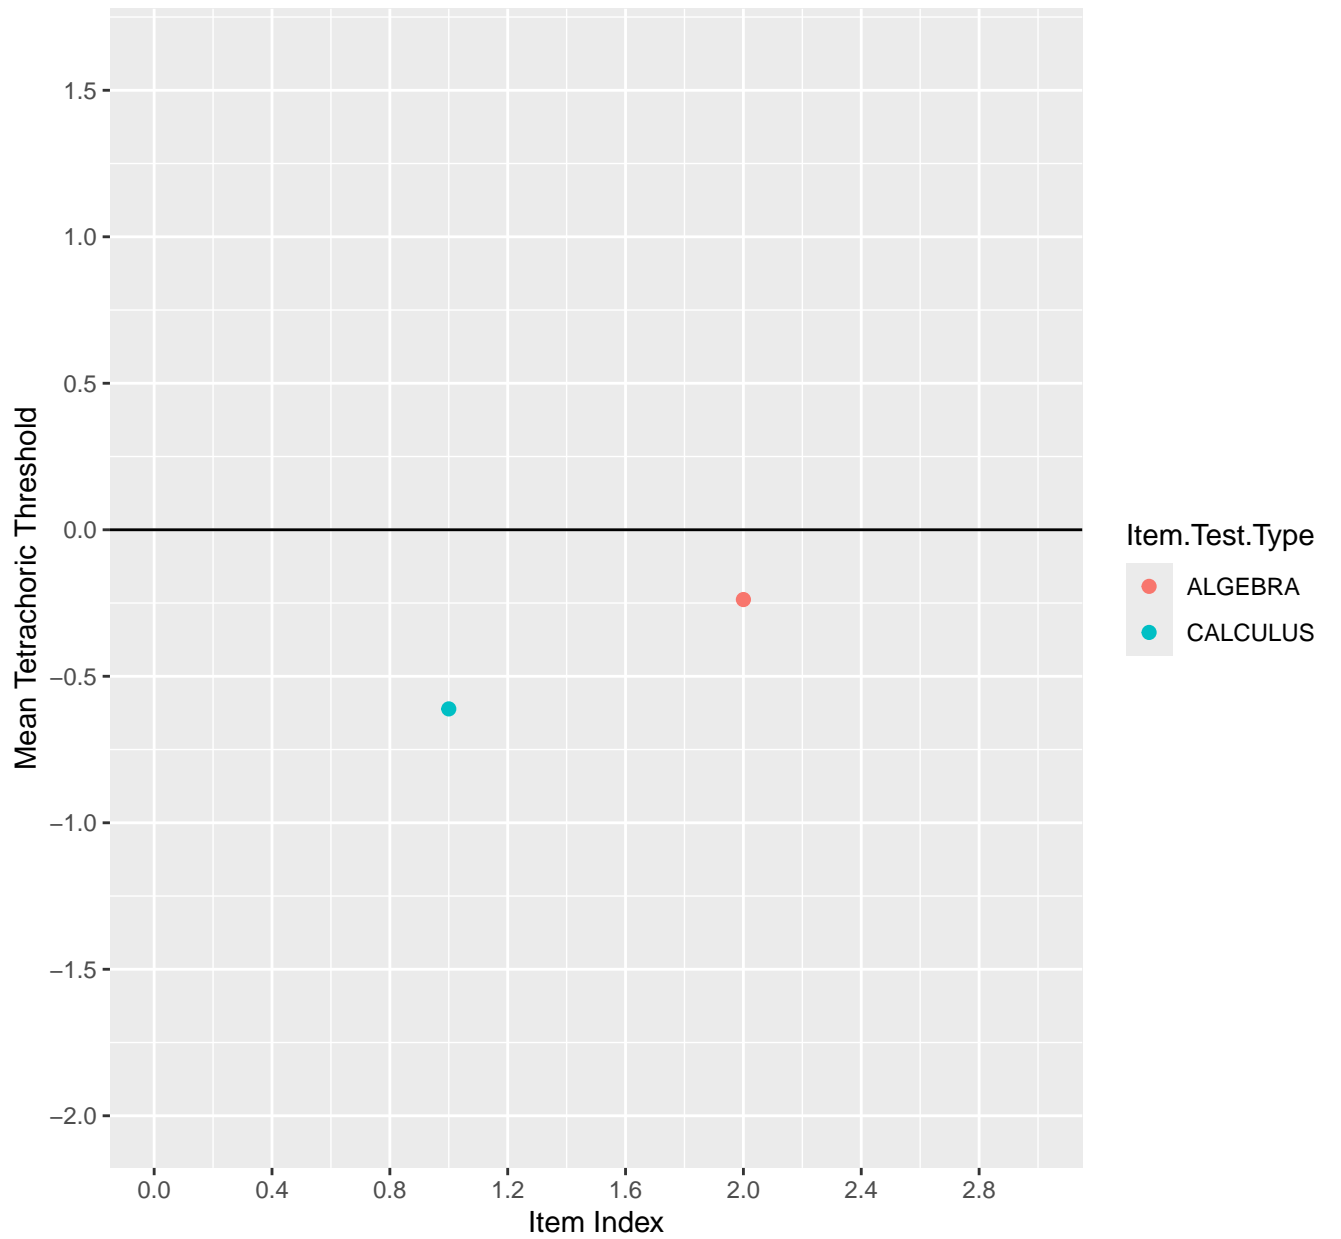

Mean Tetrachoric Threshold For KD1.1.V1

Mean Tetrachoric Threshold For KD1.1.V3

Mean Tetrachoric Threshold For KD1.2.V1

Mean Tetrachoric Threshold For KD1.3.V1

Mean Tetrachoric Threshold For KD1.3.V2

Mean Tetrachoric Threshold For KD1.4.V1

Mean Tetrachoric Threshold For KD1.5.V1

Mean Tetrachoric Threshold For KD1.5.V3

Mean Tetrachoric Threshold For KD1.6.V1

Mean Tetrachoric Threshold For KD1.6.V3

Mean Tetrachoric Threshold For KD1.6.V4EC

Mean Tetrachoric Threshold For KD1.7.V1

Mean Tetrachoric Threshold For KD1.8.V1

Mean Tetrachoric Threshold For KD1.8.V3

Mean Tetrachoric Threshold For KD1.9.V1

Mean Tetrachoric Threshold For KD1.10.V1

Mean Tetrachoric Threshold For KD1.10.V3

Mean Tetrachoric Threshold For KD1.10.V6EC

Mean Tetrachoric Threshold For KD1.11.V1

Mean Tetrachoric Threshold For KD1.11.V6EC

Mean Tetrachoric Threshold For KD1.12.V1

Mean Tetrachoric Threshold For KD1.13.V1

Mean Tetrachoric Threshold For KD1.13.V3