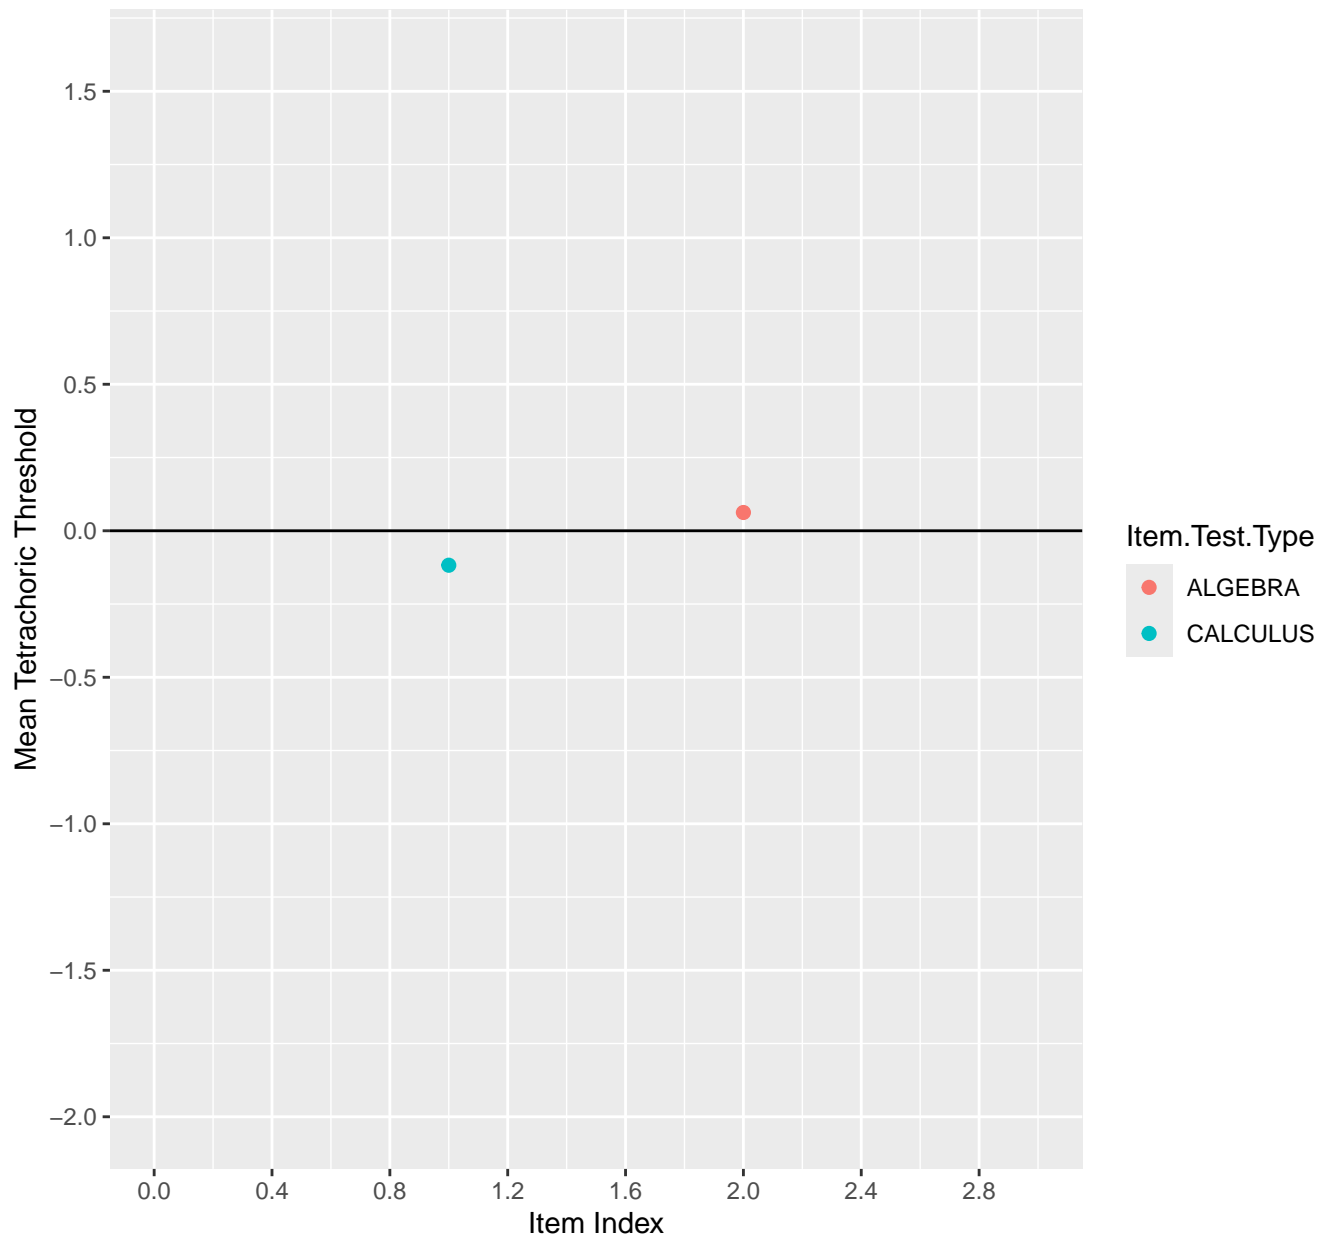

Mean Tetrachoric Threshold For KD1.25.V1