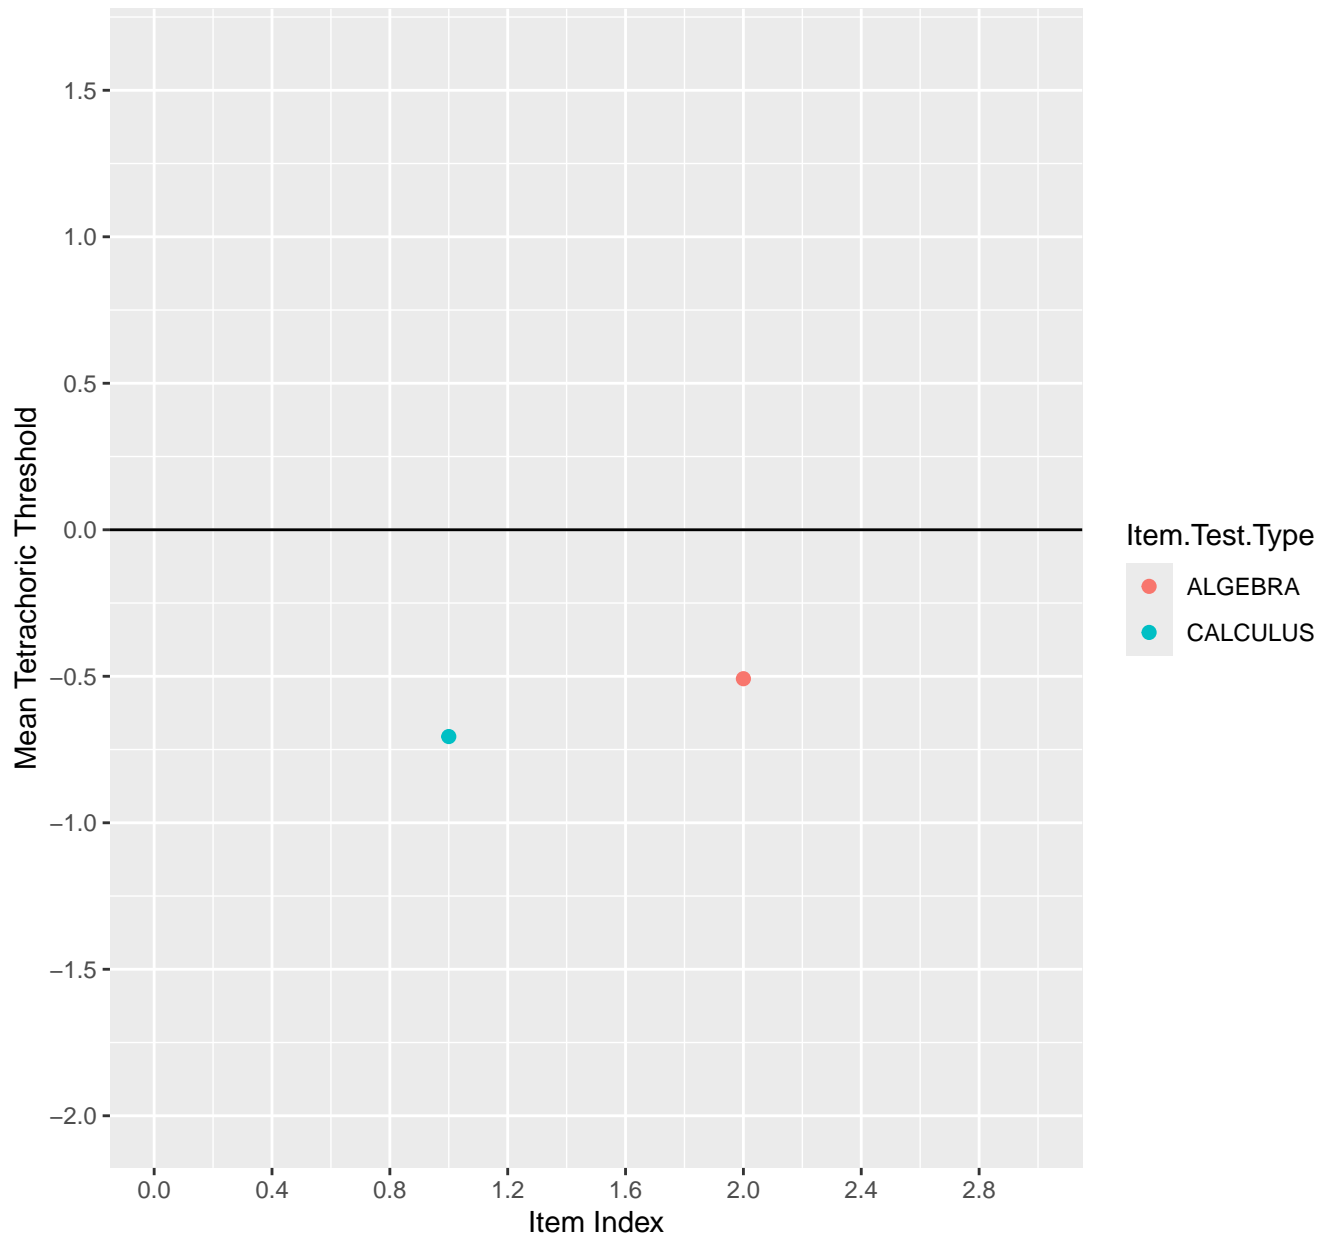

Mean Tetrachoric Threshold For KD1.1.V1

Mean Tetrachoric Threshold For KD1.1.V3

Mean Tetrachoric Threshold For KD1.2.V1

Mean Tetrachoric Threshold For KD1.3.V1

Mean Tetrachoric Threshold For KD1.3.V2

Mean Tetrachoric Threshold For KD1.4.V1

Mean Tetrachoric Threshold For KD1.5.V1

Mean Tetrachoric Threshold For KD1.5.V3

Mean Tetrachoric Threshold For KD1.6.V1

Mean Tetrachoric Threshold For KD1.6.V3

Mean Tetrachoric Threshold For KD1.6.V4EC

Mean Tetrachoric Threshold For KD1.7.V1

Mean Tetrachoric Threshold For KD1.8.V1

Mean Tetrachoric Threshold For KD1.8.V3

Mean Tetrachoric Threshold For KD1.9.V1

Mean Tetrachoric Threshold For KD1.10.V1

Mean Tetrachoric Threshold For KD1.10.V3

Mean Tetrachoric Threshold For KD1.10.V6EC