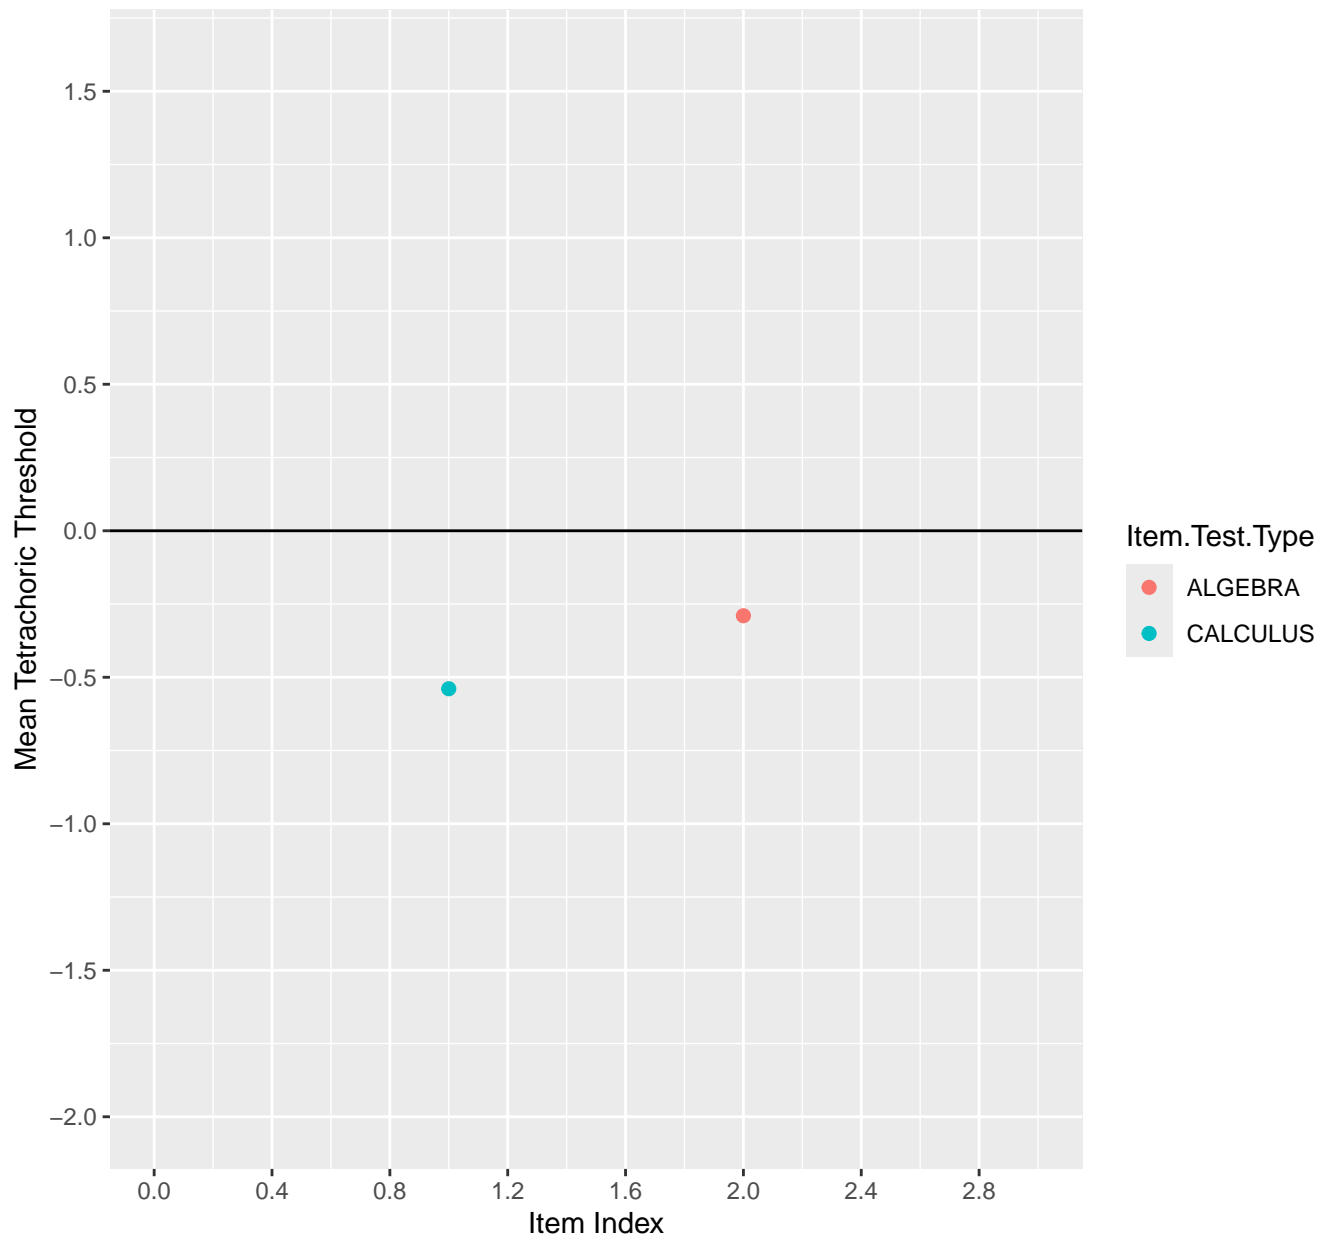

Mean Tetrachoric Threshold For KD1.1.V1

Mean Tetrachoric Threshold For KD1.1.V3

Mean Tetrachoric Threshold For KD1.2.V1

Mean Tetrachoric Threshold For KD1.3.V1

Mean Tetrachoric Threshold For KD1.3.V2

Mean Tetrachoric Threshold For KD1.4.V1

Mean Tetrachoric Threshold For KD1.13.V4EC

Mean Tetrachoric Threshold For KD1.14.V1

Mean Tetrachoric Threshold For KD1.14.V3

Mean Tetrachoric Threshold For KD1.15.V1

Mean Tetrachoric Threshold For KD1.15.V2EC

Mean Tetrachoric Threshold For KD1.16.V1

Mean Tetrachoric Threshold For KD1.17.V1

Mean Tetrachoric Threshold For KD1.17.V2EC

Mean Tetrachoric Threshold For KD1.17.V3AH

Mean Tetrachoric Threshold For KD1.18.V1

Mean Tetrachoric Threshold For KD1.18.V3

Mean Tetrachoric Threshold For KD1.19.V1

Mean Tetrachoric Threshold For KD1.19.V3

Mean Tetrachoric Threshold For KD1.20.V1

Mean Tetrachoric Threshold For KD1.20.V2EC