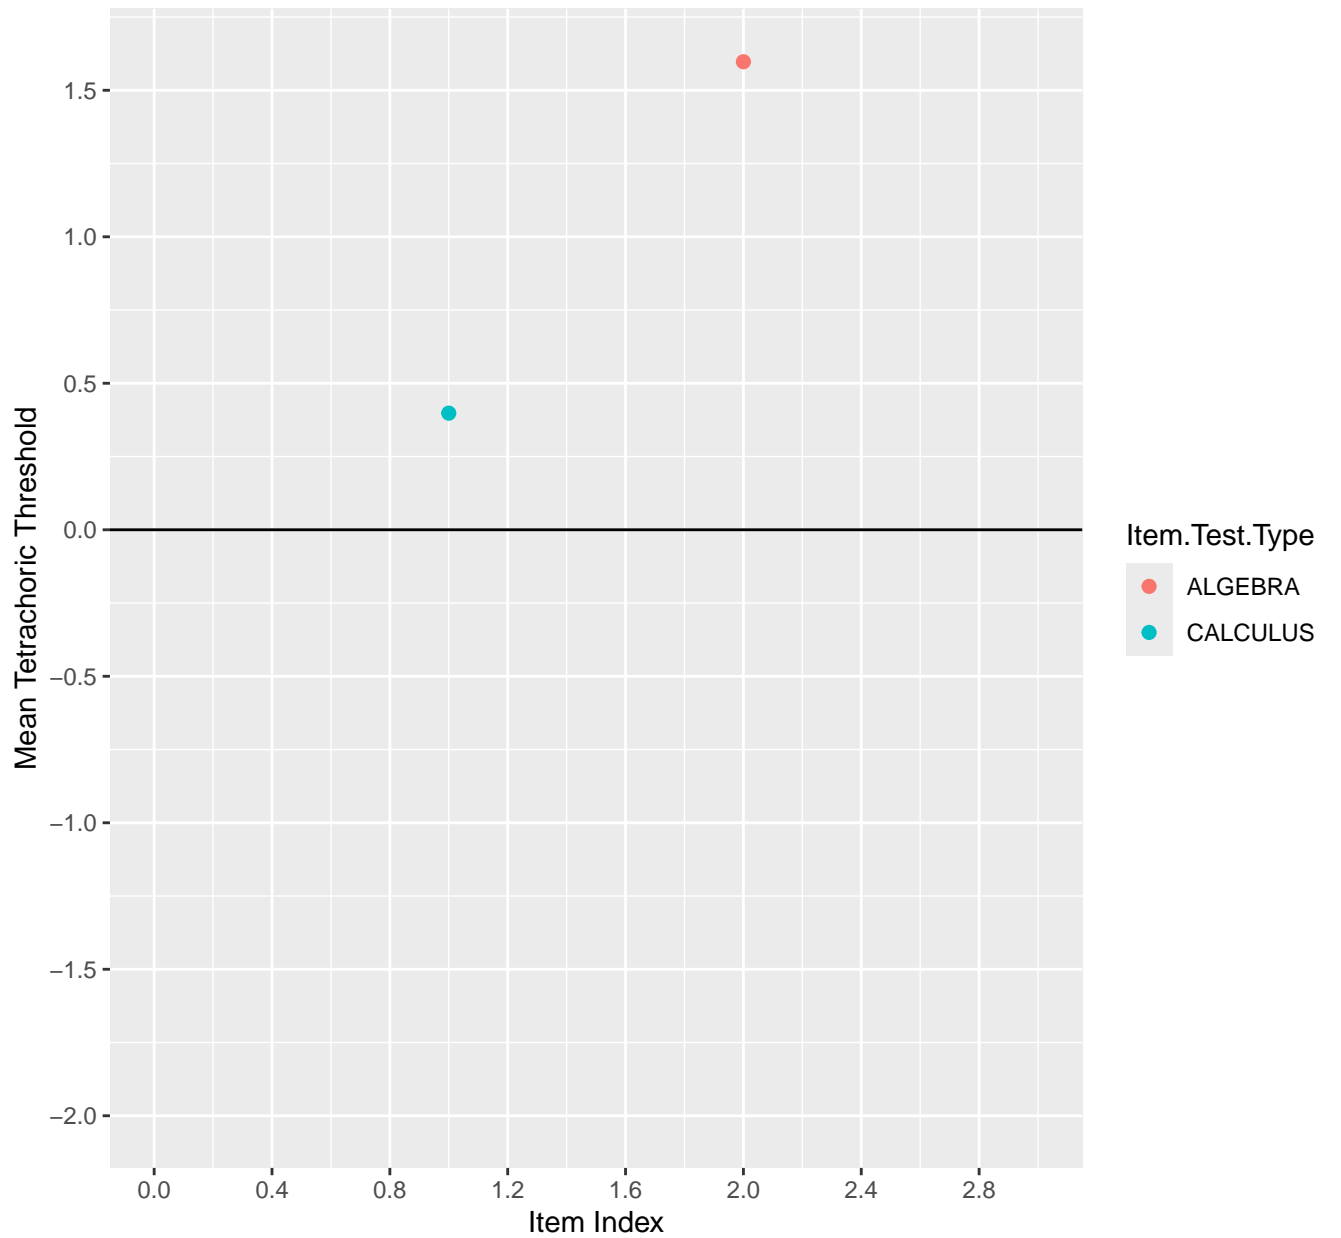

Mean Tetrachoric Threshold For KD1.28.V1