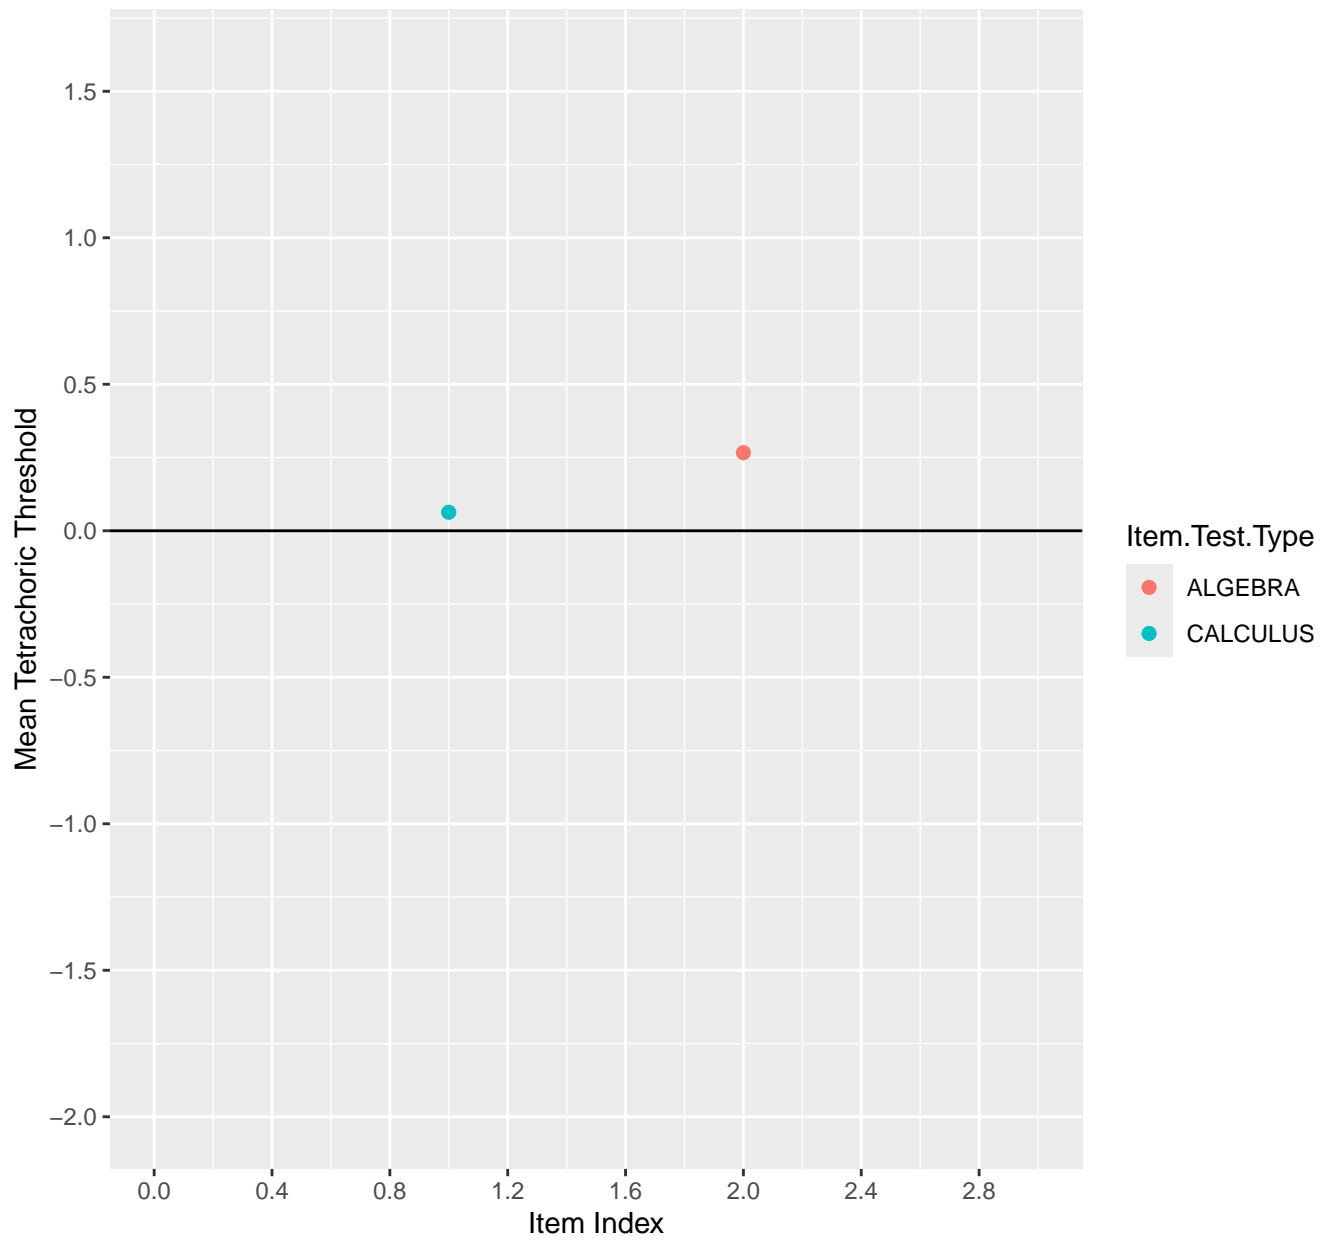

Mean Tetrachoric Threshold For KD1.1.V1

Mean Tetrachoric Threshold For KD1.1.V3

Mean Tetrachoric Threshold For KD1.2.V1

Mean Tetrachoric Threshold For KD1.3.V1

Mean Tetrachoric Threshold For KD1.3.V2

Mean Tetrachoric Threshold For KD1.4.V1

Mean Tetrachoric Threshold For KD1.8.V1

Mean Tetrachoric Threshold For KD1.8.V3

Mean Tetrachoric Threshold For KD1.9.V1

Mean Tetrachoric Threshold For KD1.10.V1

Mean Tetrachoric Threshold For KD1.10.V3

Mean Tetrachoric Threshold For KD1.10.V6EC

Mean Tetrachoric Threshold For KD1.13.V4EC

Mean Tetrachoric Threshold For KD1.14.V1

Mean Tetrachoric Threshold For KD1.14.V3

Mean Tetrachoric Threshold For KD1.15.V1

Mean Tetrachoric Threshold For KD1.15.V2EC

Mean Tetrachoric Threshold For KD1.16.V1

Mean Tetrachoric Threshold For KD1.17.V1

Mean Tetrachoric Threshold For KD1.17.V2EC

Mean Tetrachoric Threshold For KD1.17.V3AH

Mean Tetrachoric Threshold For KD1.18.V1