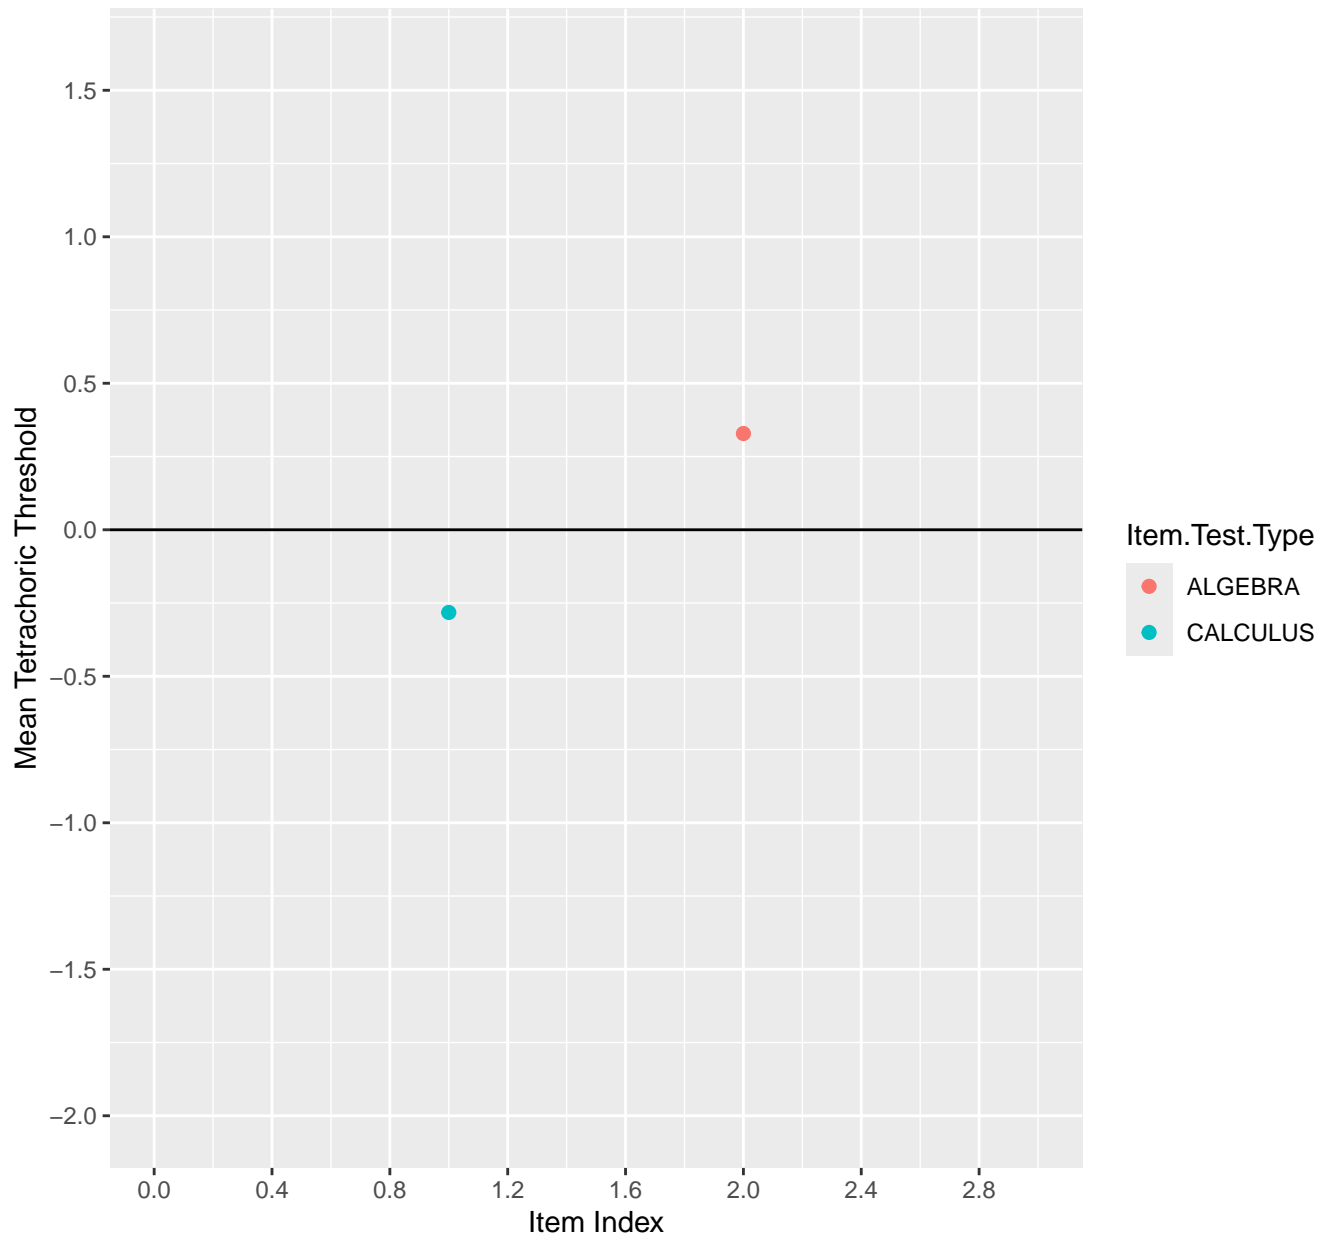

Mean Tetrachoric Threshold For KD1.18.V3

Mean Tetrachoric Threshold For KD1.19.V1

Mean Tetrachoric Threshold For KD1.19.V3

Mean Tetrachoric Threshold For KD1.20.V1

Mean Tetrachoric Threshold For KD1.20.V2EC

Mean Tetrachoric Threshold For KD1.21.V1

Mean Tetrachoric Threshold For KD1.21.V2

Mean Tetrachoric Threshold For KD1.22.V1

Mean Tetrachoric Threshold For KD1.22.V2EC

Mean Tetrachoric Threshold For KD1.23.V2