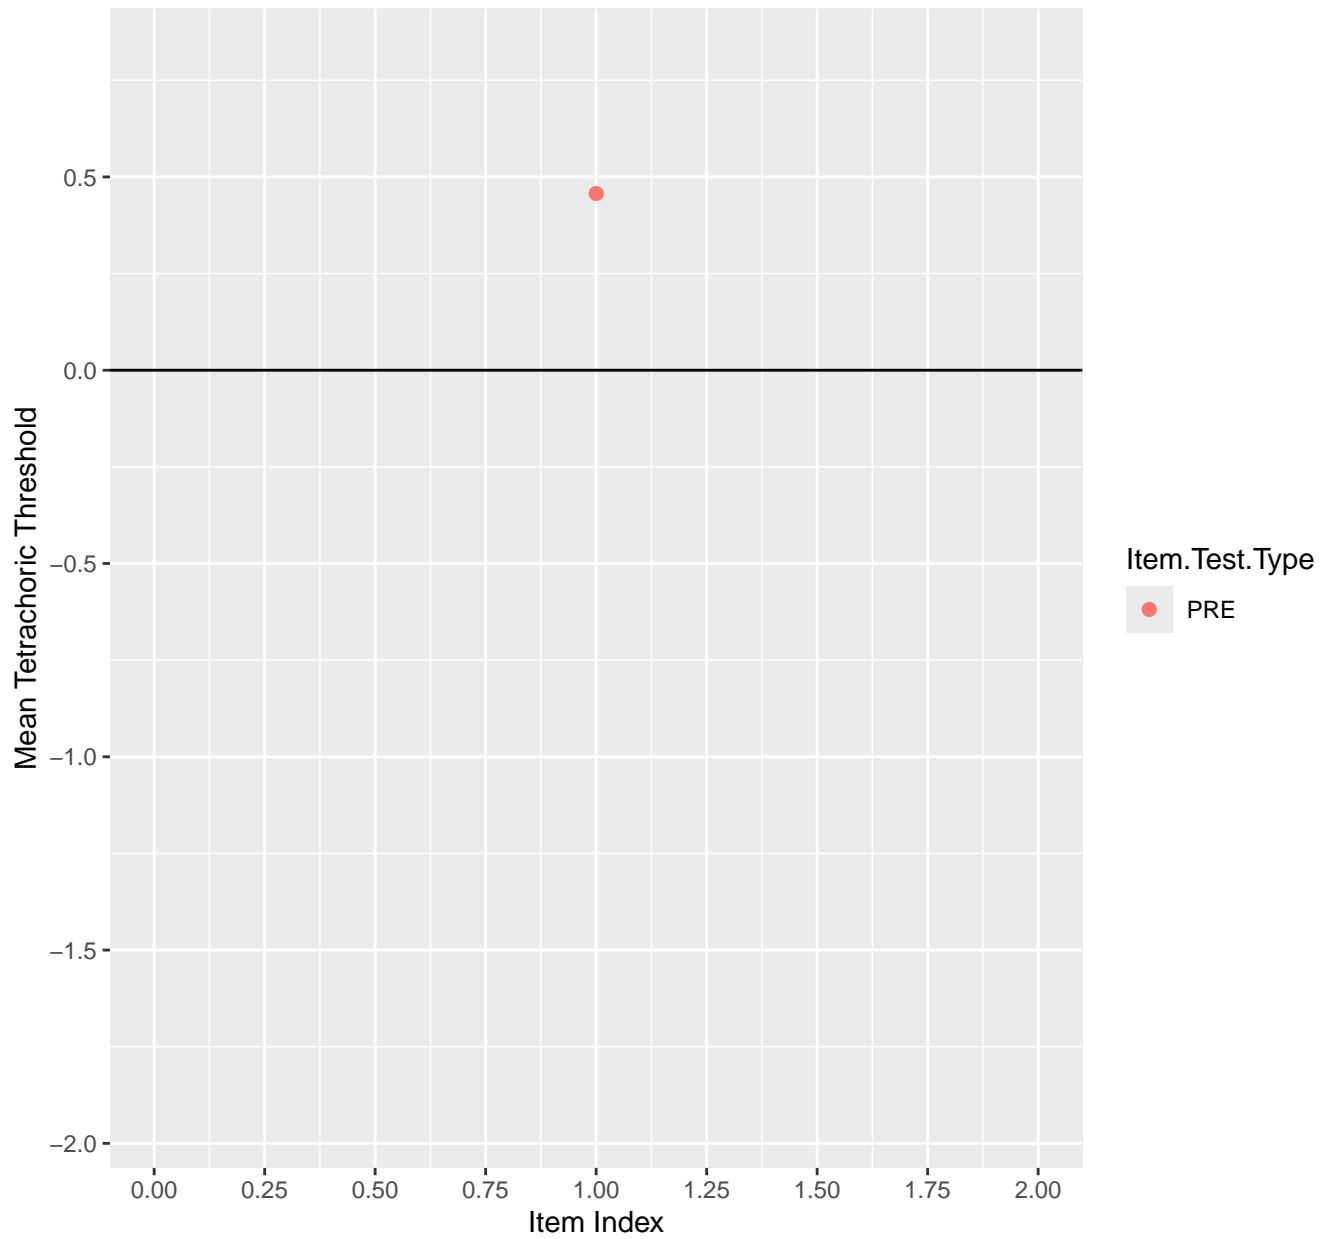

Mean Tetrachoric Threshold For KD1.21.V1