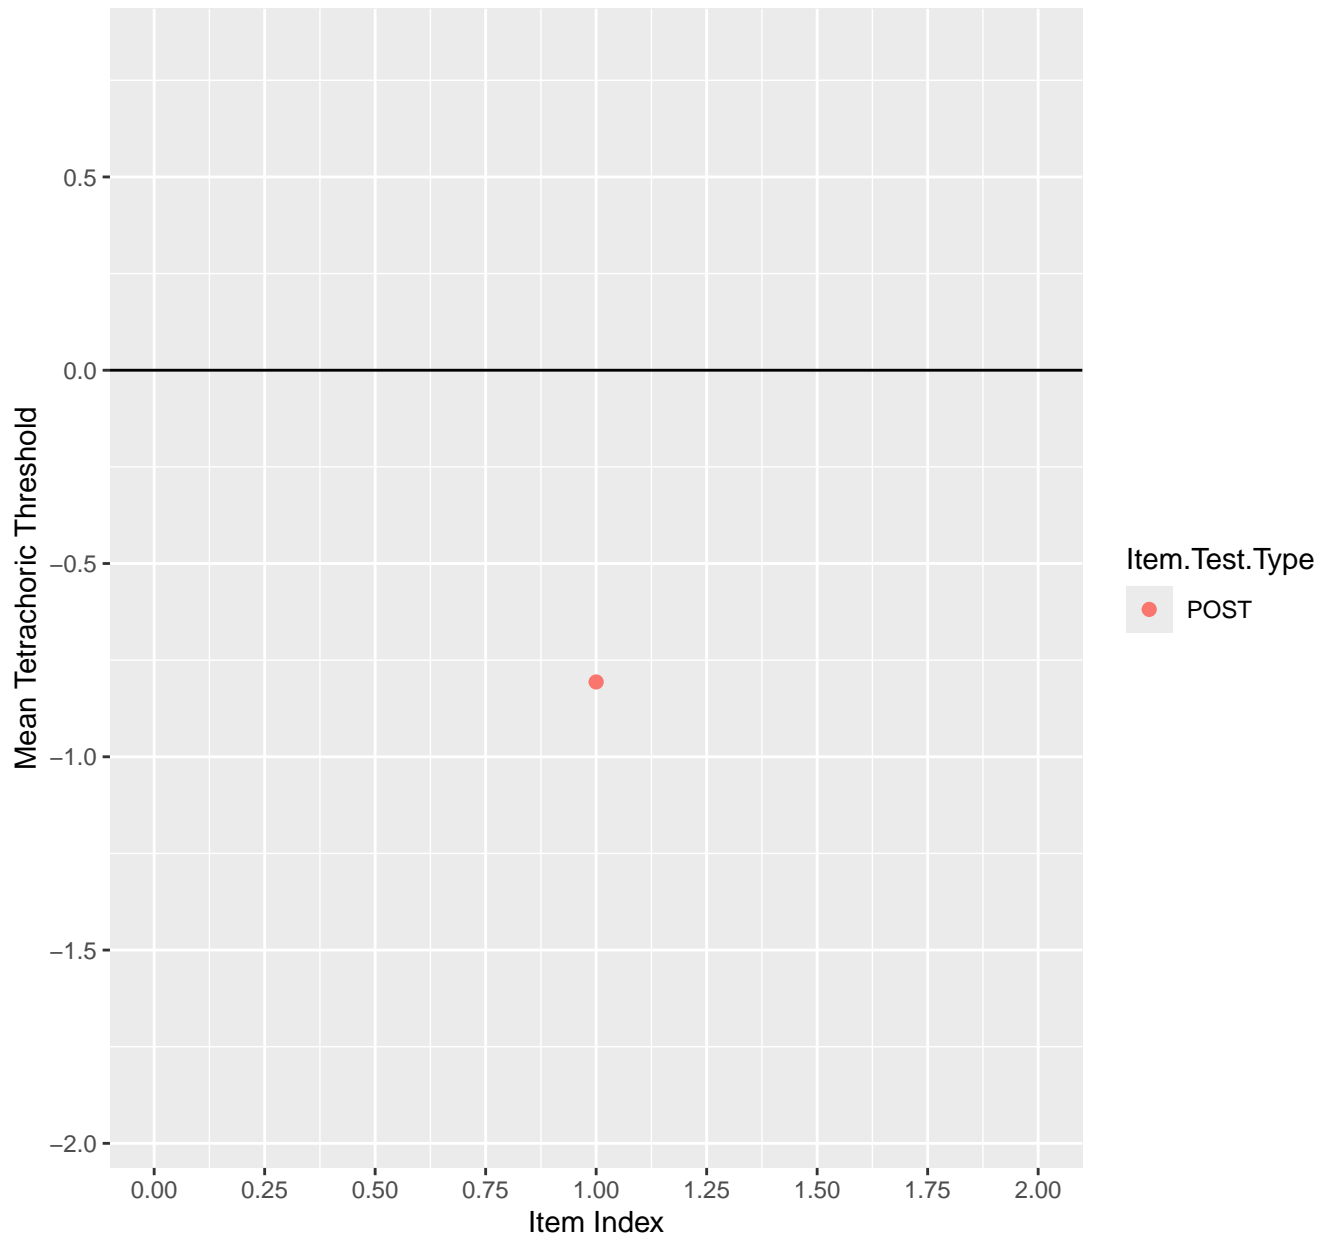

Mean Tetrachoric Threshold For KD1.51.V1