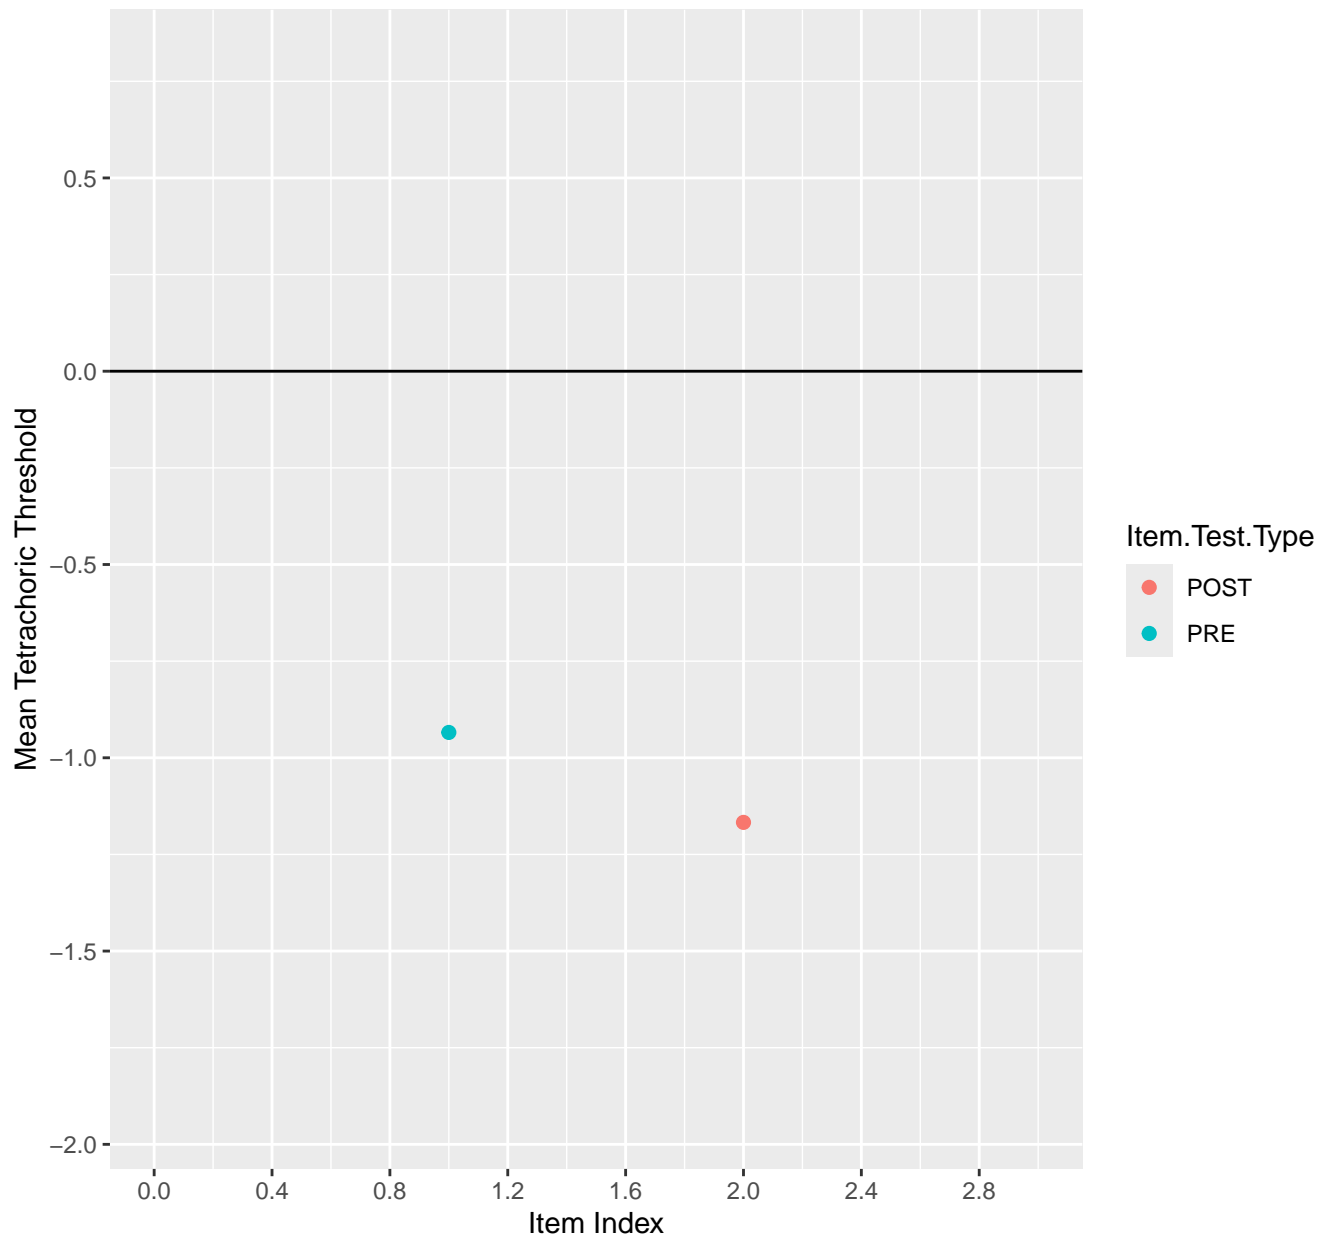

Mean Tetrachoric Threshold For KD1.46.V1

Mean Tetrachoric Threshold For KD1.47.V1

Mean Tetrachoric Threshold For KD1.48.V1

Mean Tetrachoric Threshold For KD1.49.V1

Mean Tetrachoric Threshold For KD1.50.V1