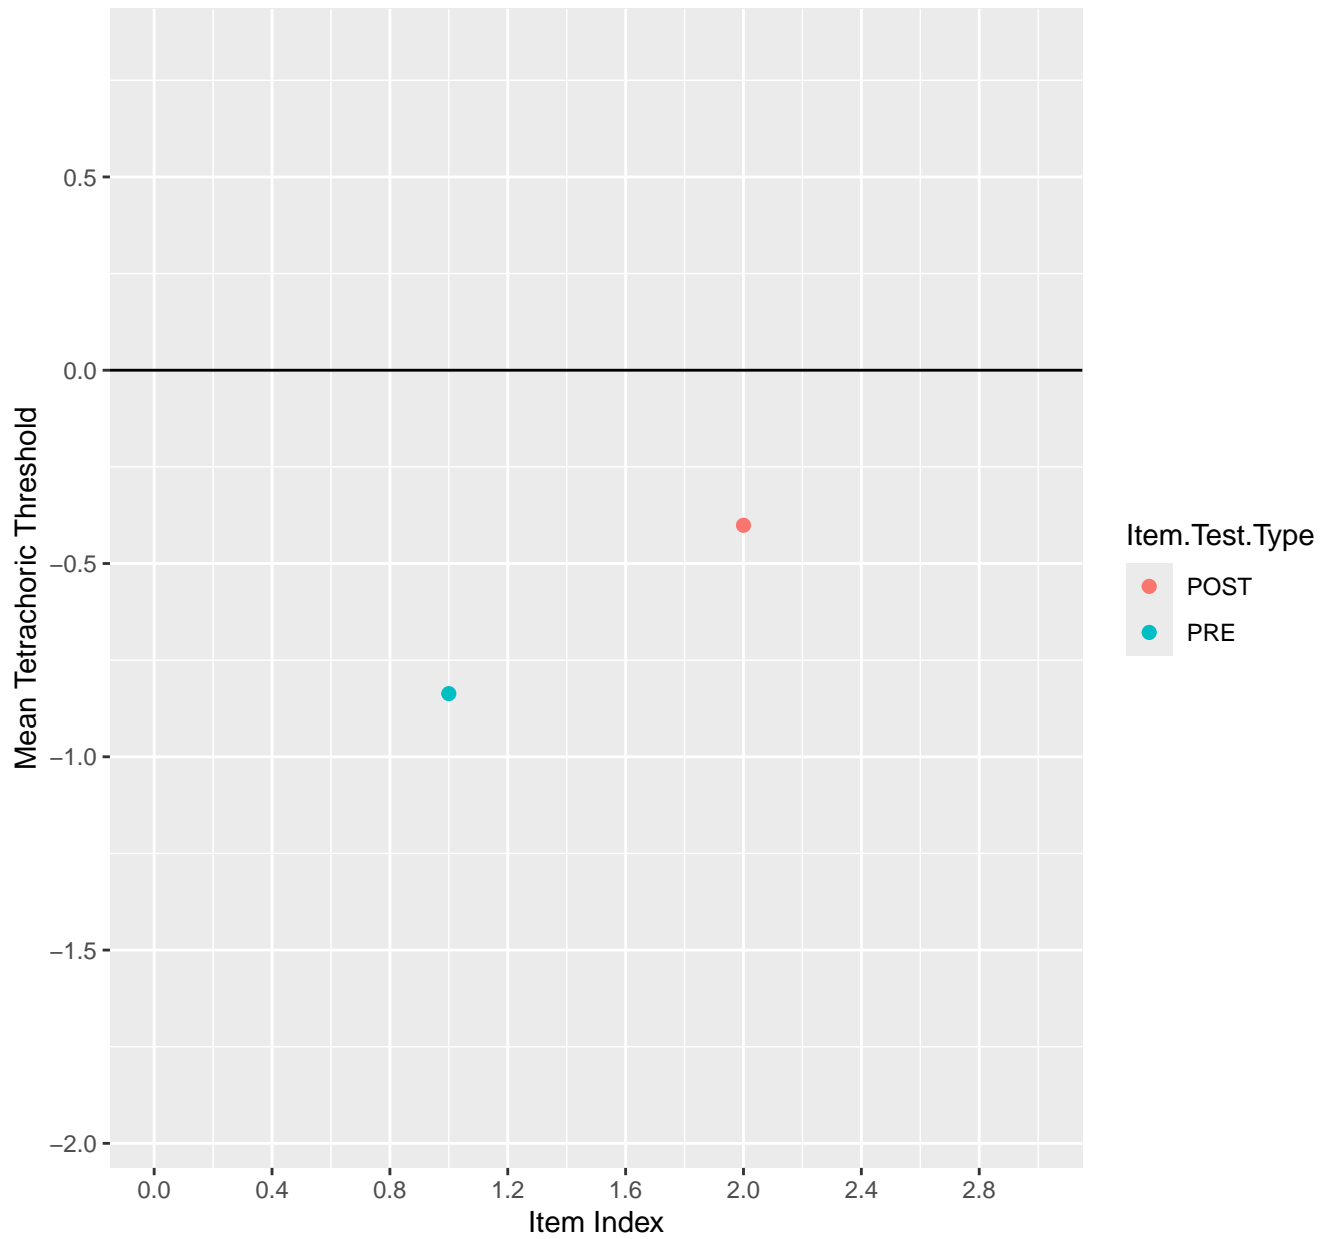

Mean Tetrachoric Threshold For KD1.1.V1

Mean Tetrachoric Threshold For KD1.1.V3

Mean Tetrachoric Threshold For KD1.2.V1

Mean Tetrachoric Threshold For KD1.3.V1

Mean Tetrachoric Threshold For KD1.3.V2

Mean Tetrachoric Threshold For KD1.4.V1

Mean Tetrachoric Threshold For KD1.24.V1

Mean Tetrachoric Threshold For KD1.25.V1

Mean Tetrachoric Threshold For KD1.26.V1

Mean Tetrachoric Threshold For KD1.27.V1

Mean Tetrachoric Threshold For KD1.27.V2