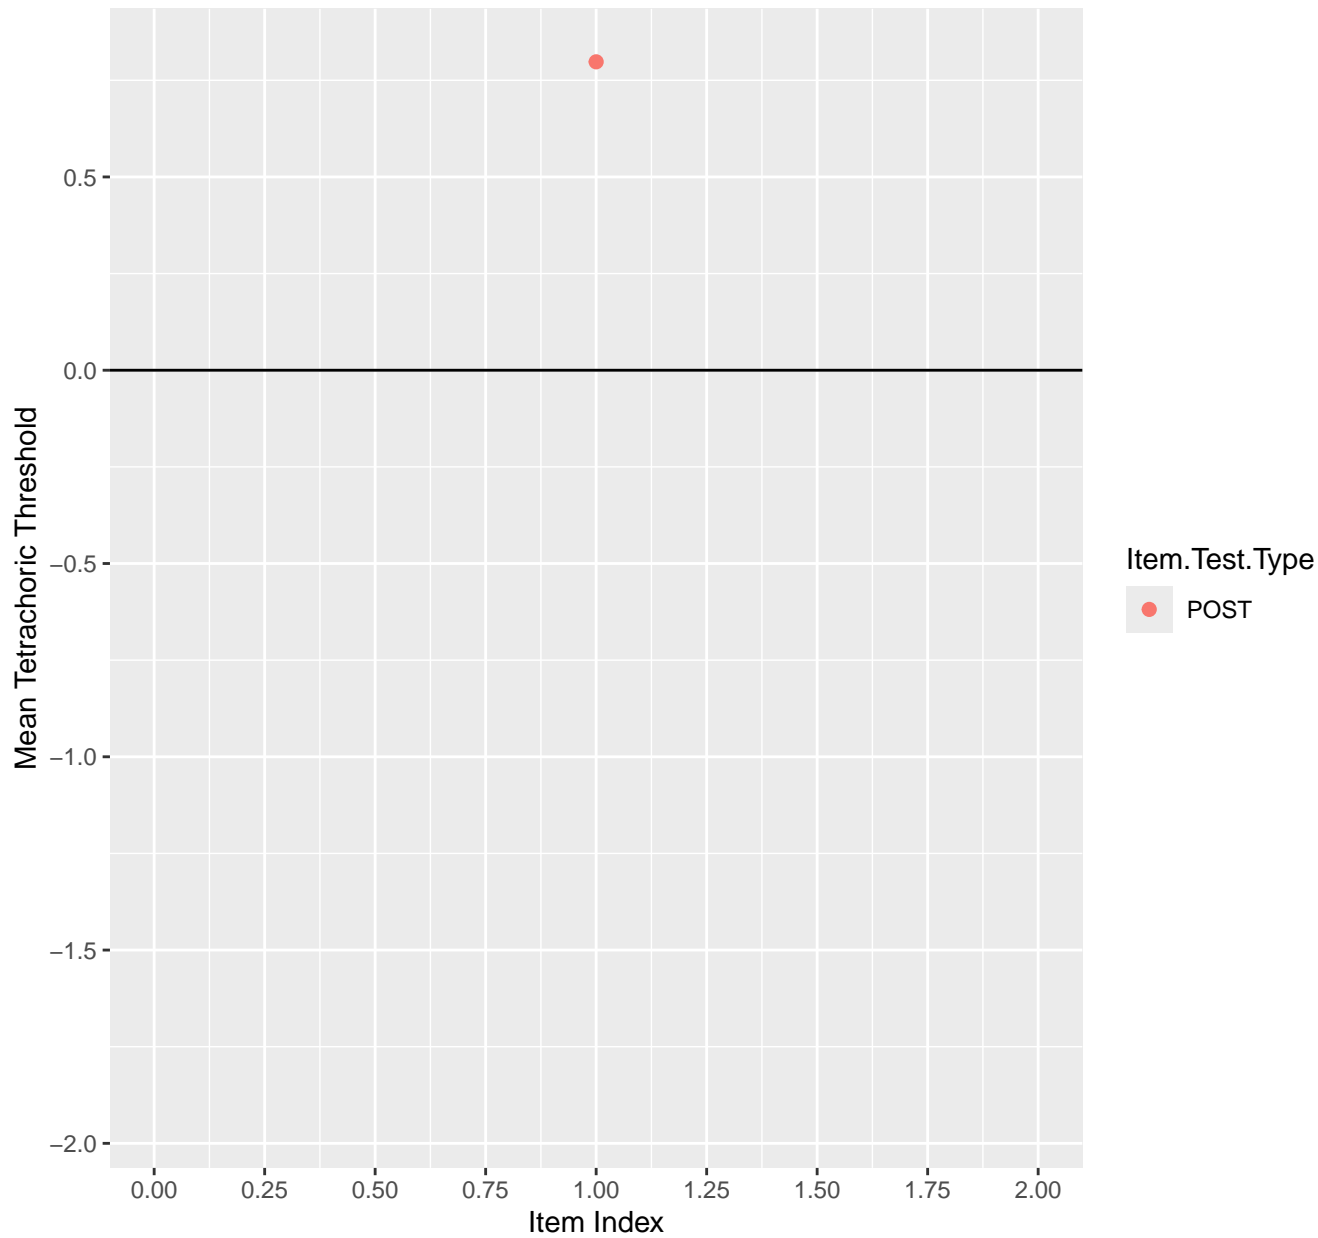

Mean Tetrachoric Threshold For KD1.28.V1