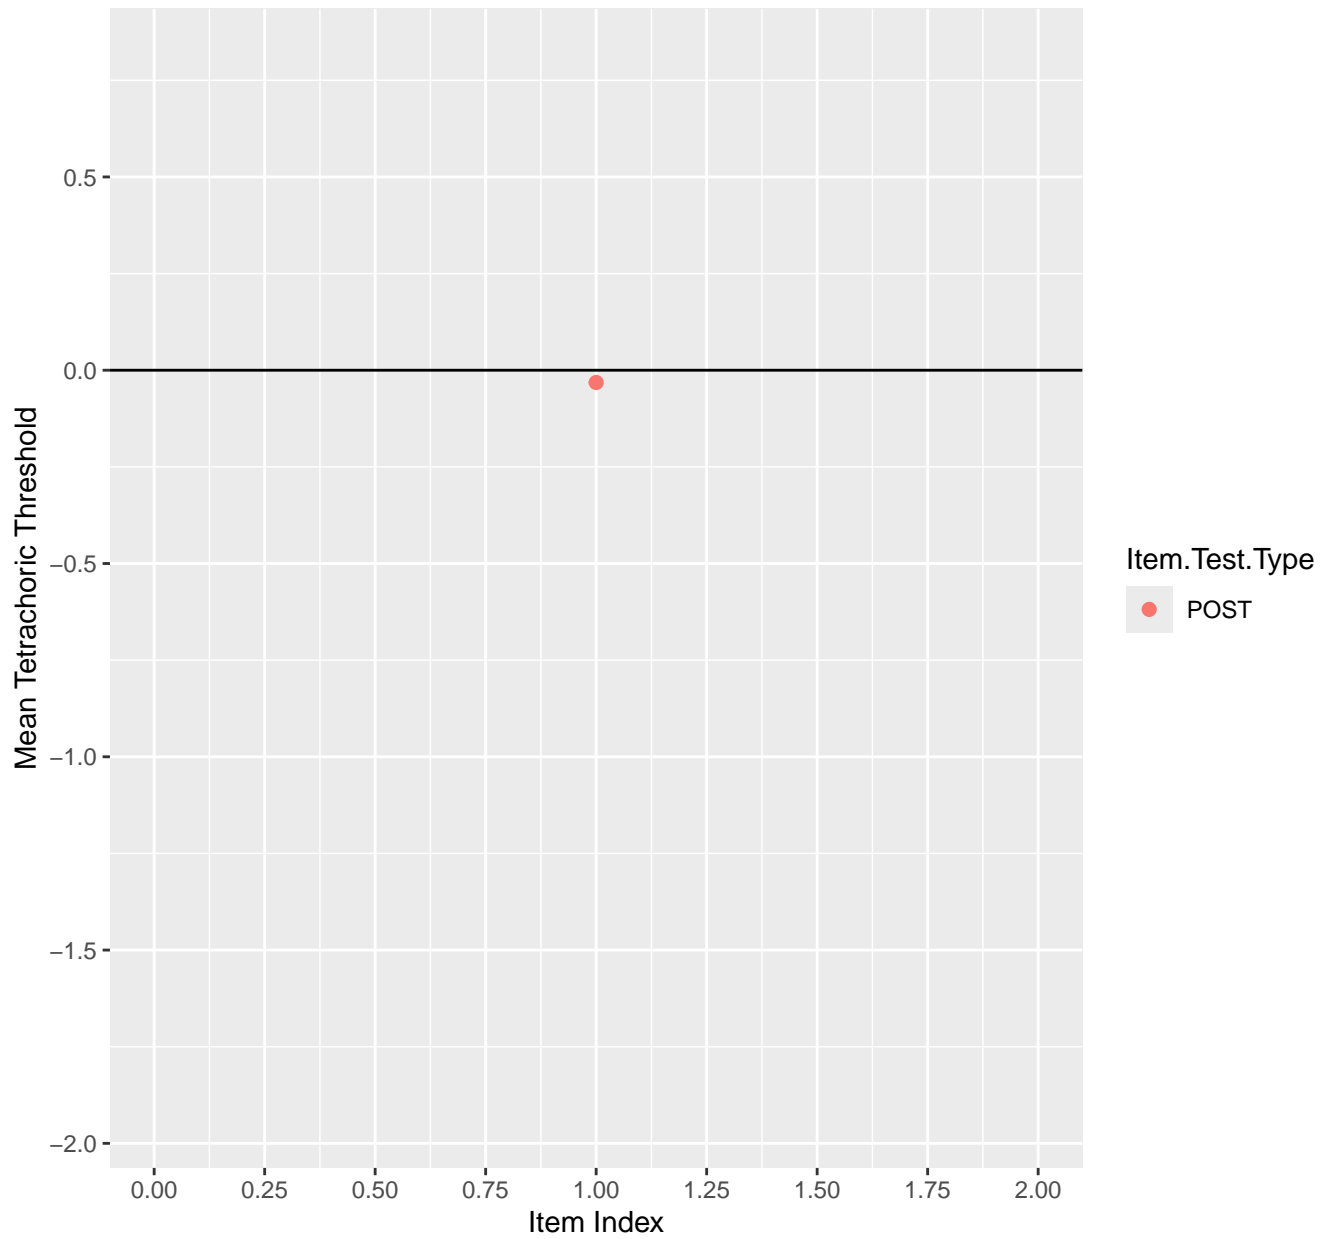

Mean Tetrachoric Threshold For KD1.28.V1

Mean Tetrachoric Threshold For KD1.28.V2AH

Mean Tetrachoric Threshold For KD1.31.V1

Mean Tetrachoric Threshold For KD1.32.V1

Mean Tetrachoric Threshold For KD1.32.V3AH