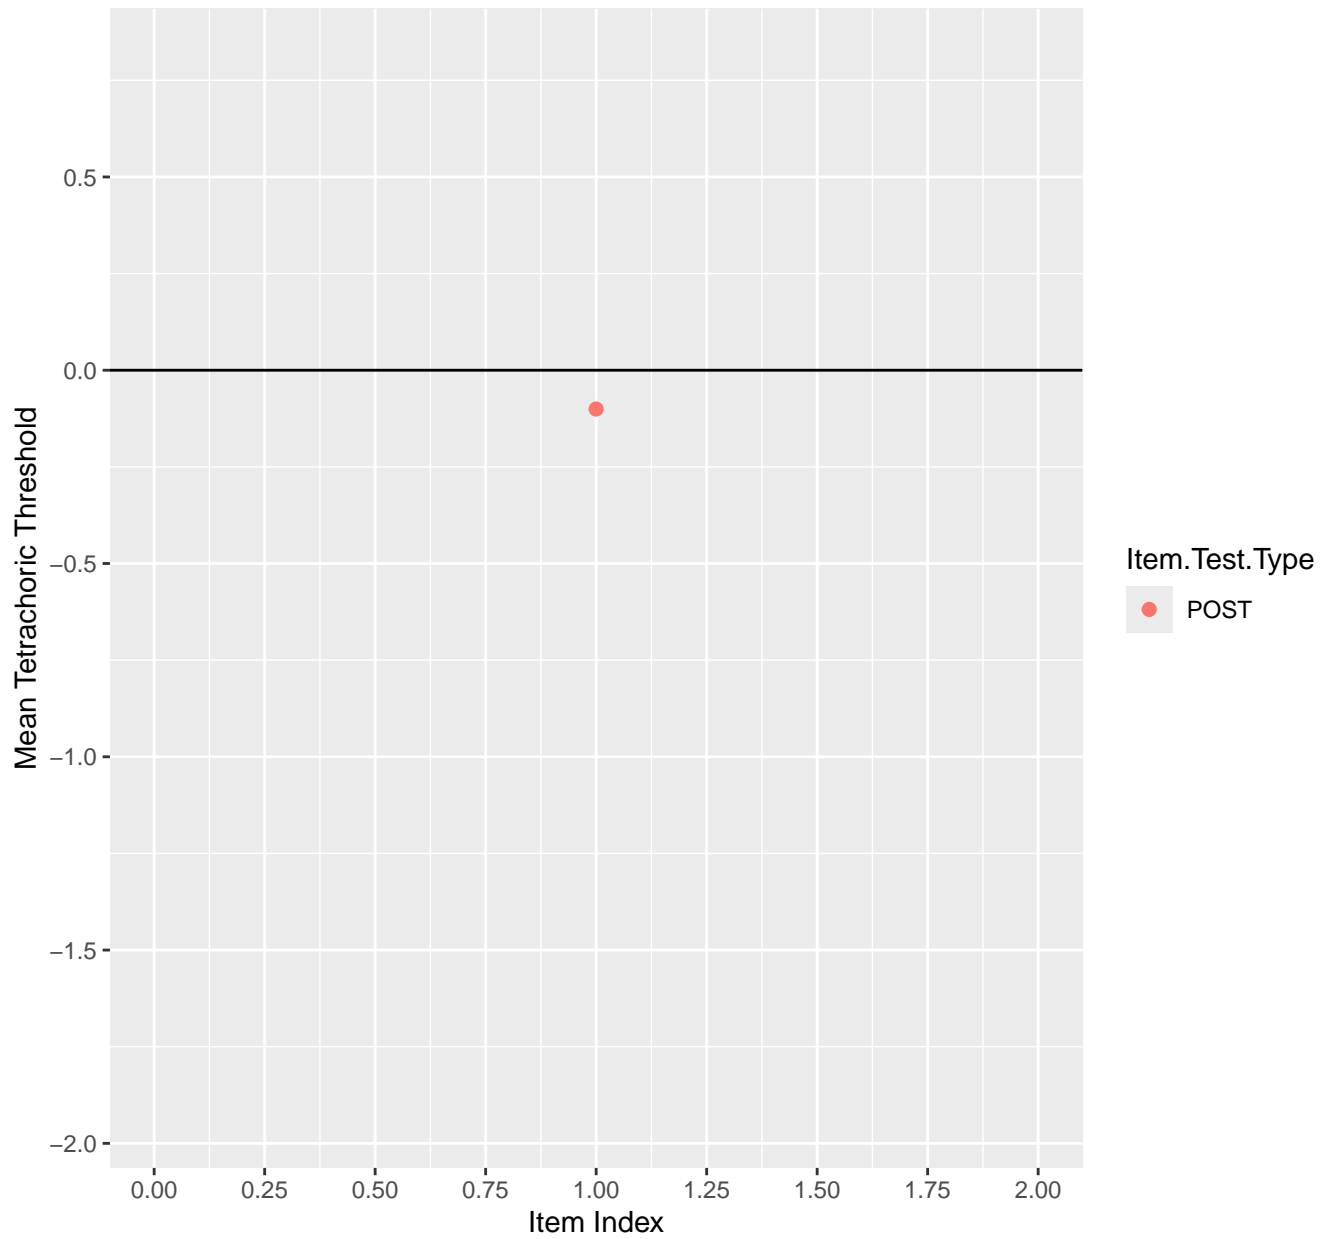

Mean Tetrachoric Threshold For KD1.35.V1