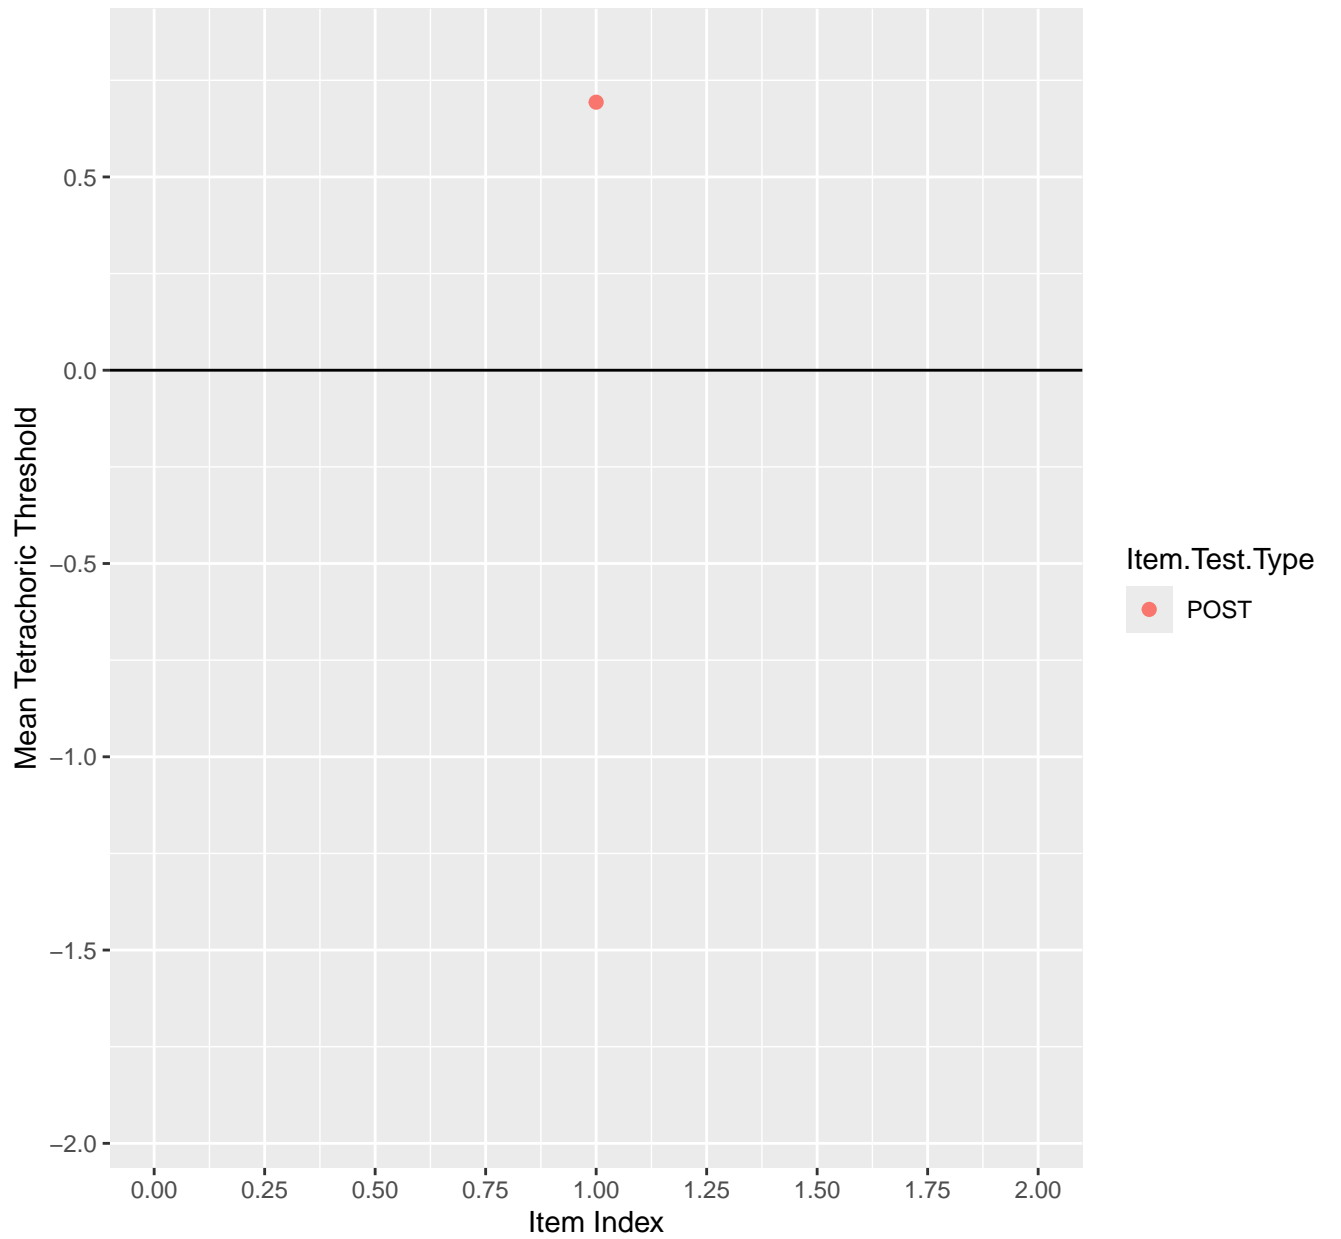

Mean Tetrachoric Threshold For KD1.28.V1

Mean Tetrachoric Threshold For KD1.28.V2AH

Mean Tetrachoric Threshold For KD1.31.V1

Mean Tetrachoric Threshold For KD1.32.V1

Mean Tetrachoric Threshold For KD1.32.V3AH