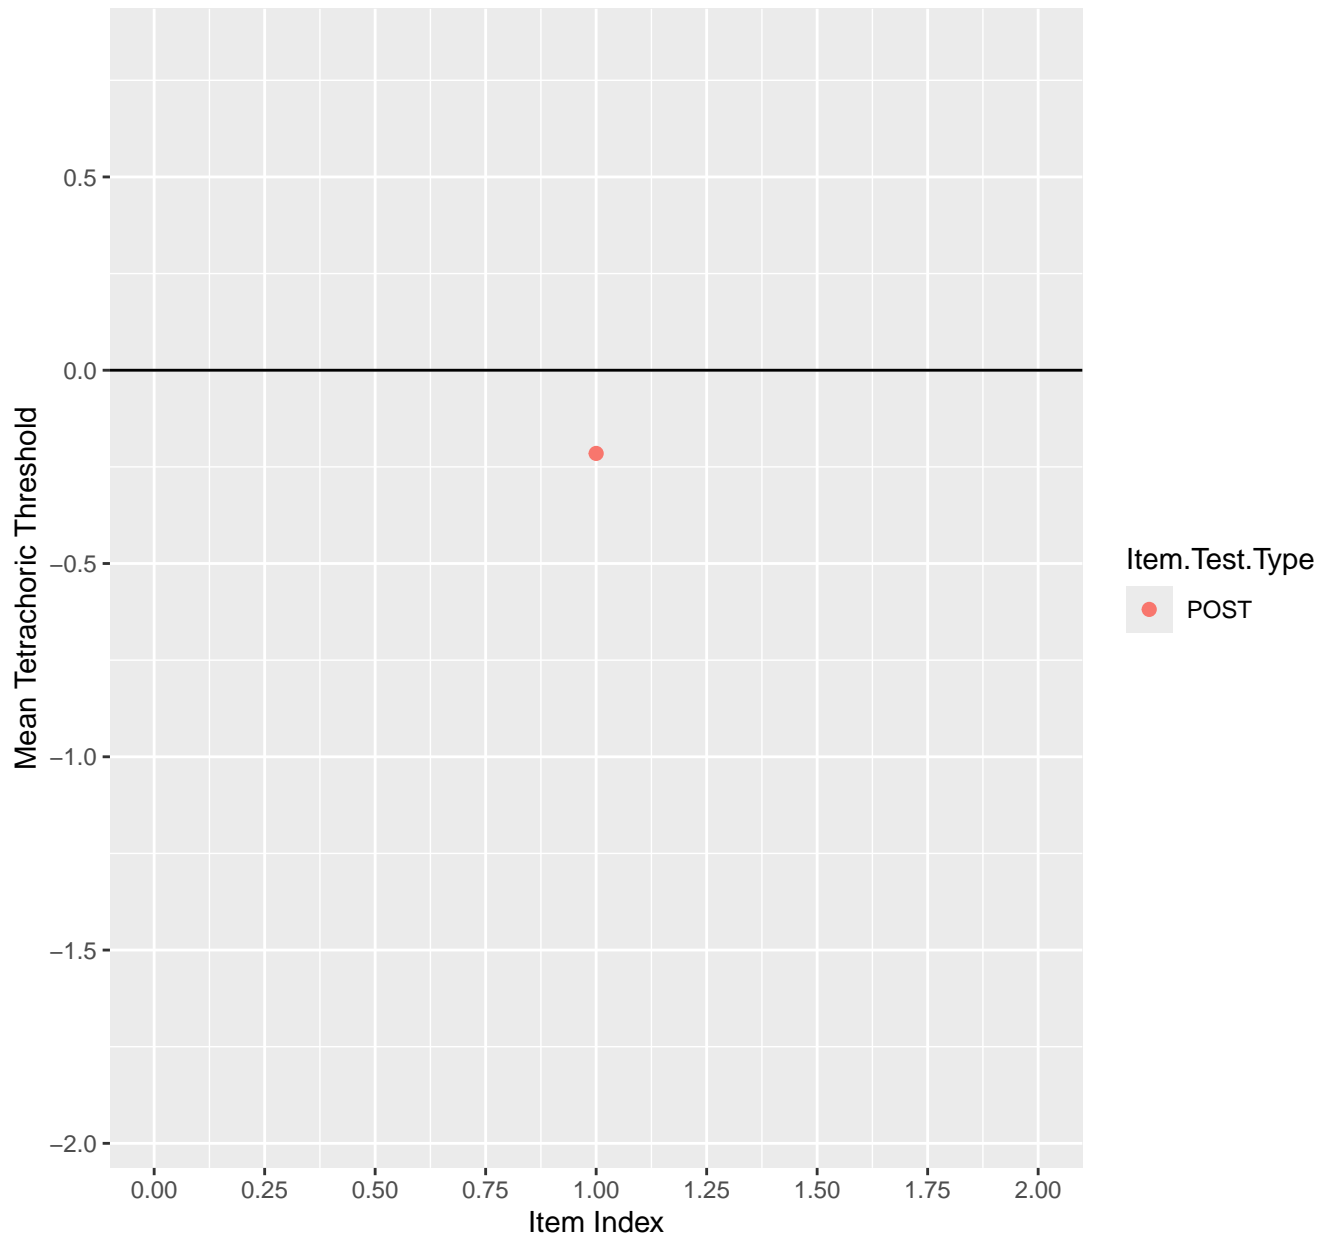

Mean Tetrachoric Threshold For KD1.13.V4EC