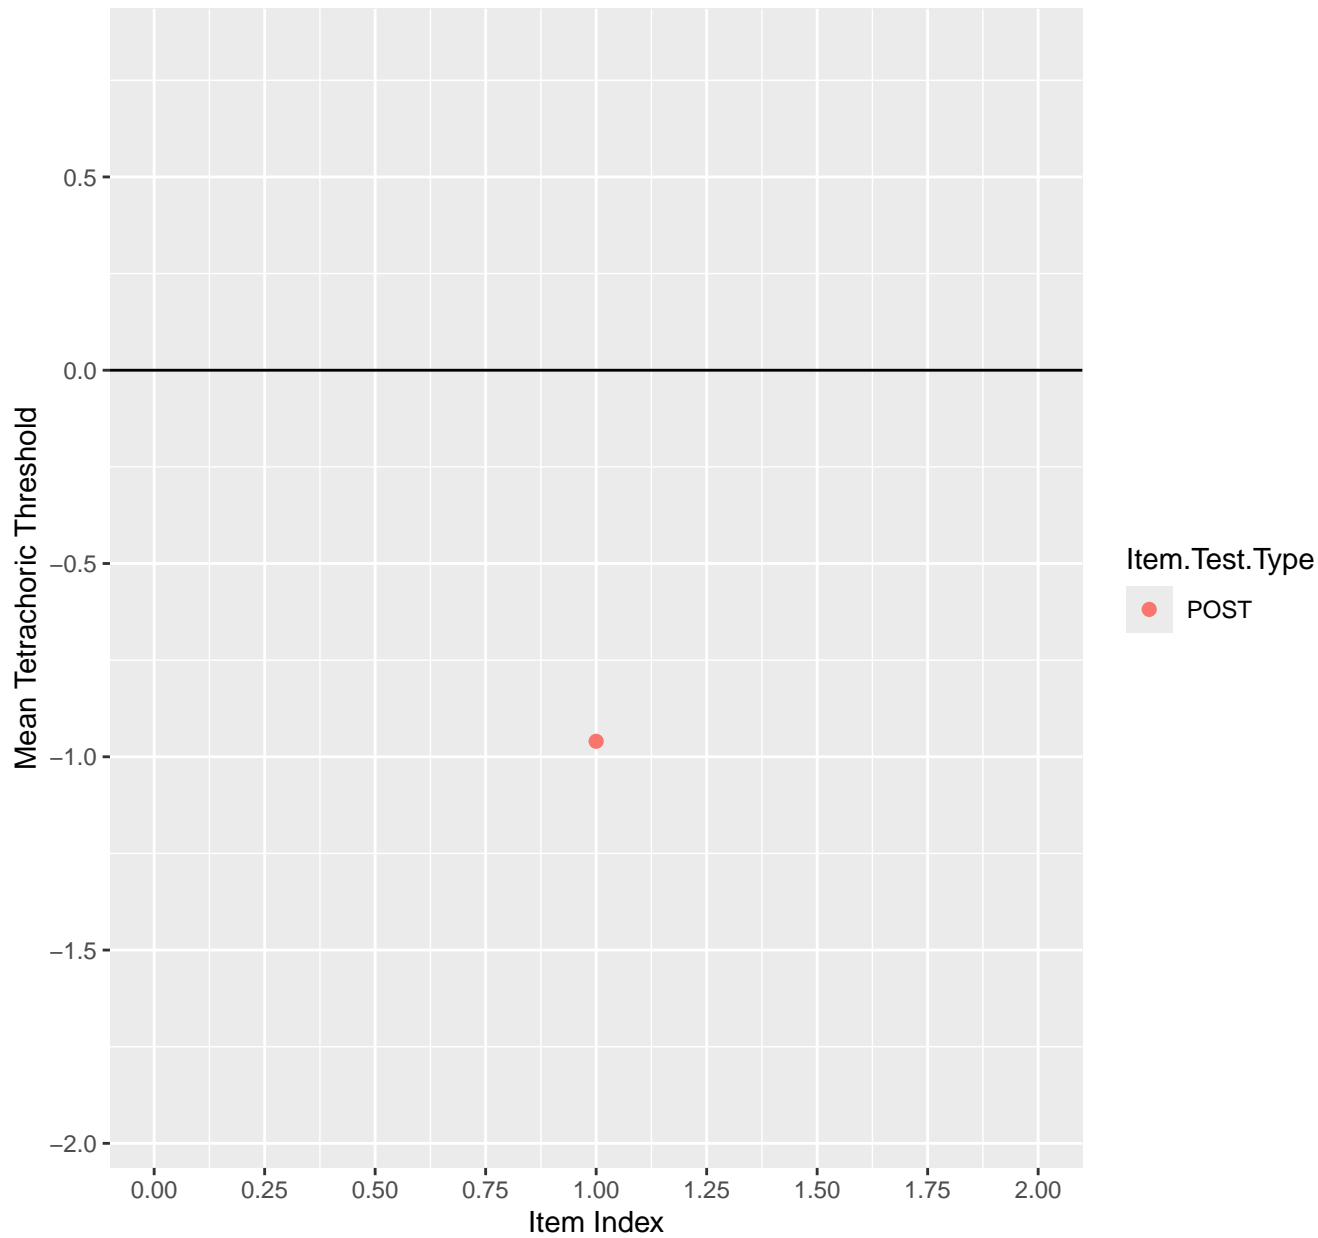

Mean Tetrachoric Threshold For KD1.1.V1

Mean Tetrachoric Threshold For KD1.1.V3

Mean Tetrachoric Threshold For KD1.2.V1

Mean Tetrachoric Threshold For KD1.3.V1

Mean Tetrachoric Threshold For KD1.3.V2

Mean Tetrachoric Threshold For KD1.4.V1

Mean Tetrachoric Threshold For KD1.5.V1

Mean Tetrachoric Threshold For KD1.5.V3

Mean Tetrachoric Threshold For KD1.6.V1

Mean Tetrachoric Threshold For KD1.6.V3

Mean Tetrachoric Threshold For KD1.6.V4EC

Mean Tetrachoric Threshold For KD1.7.V1

Mean Tetrachoric Threshold For KD1.8.V1

Mean Tetrachoric Threshold For KD1.8.V3

Mean Tetrachoric Threshold For KD1.9.V1

Mean Tetrachoric Threshold For KD1.10.V1

Mean Tetrachoric Threshold For KD1.10.V3

Mean Tetrachoric Threshold For KD1.10.V6EC

Mean Tetrachoric Threshold For KD1.11.V1

Mean Tetrachoric Threshold For KD1.11.V6EC

Mean Tetrachoric Threshold For KD1.12.V1

Mean Tetrachoric Threshold For KD1.13.V1

Mean Tetrachoric Threshold For KD1.13.V3