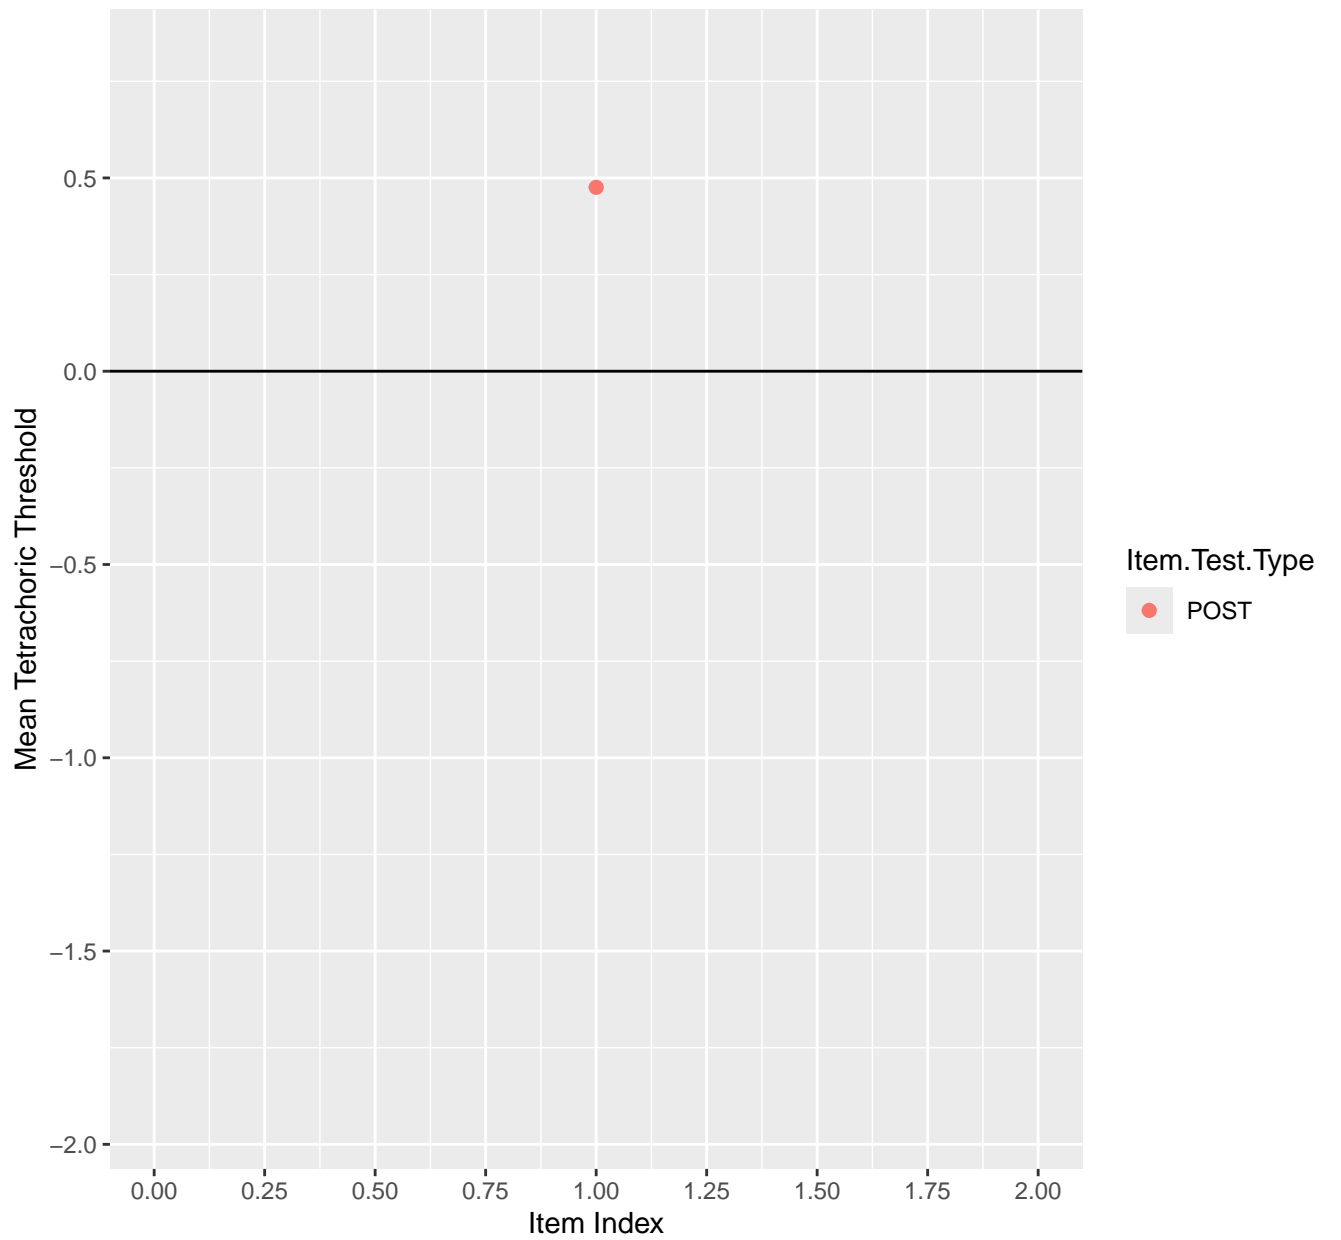

Mean Tetrachoric Threshold For KD1.35.V3AH