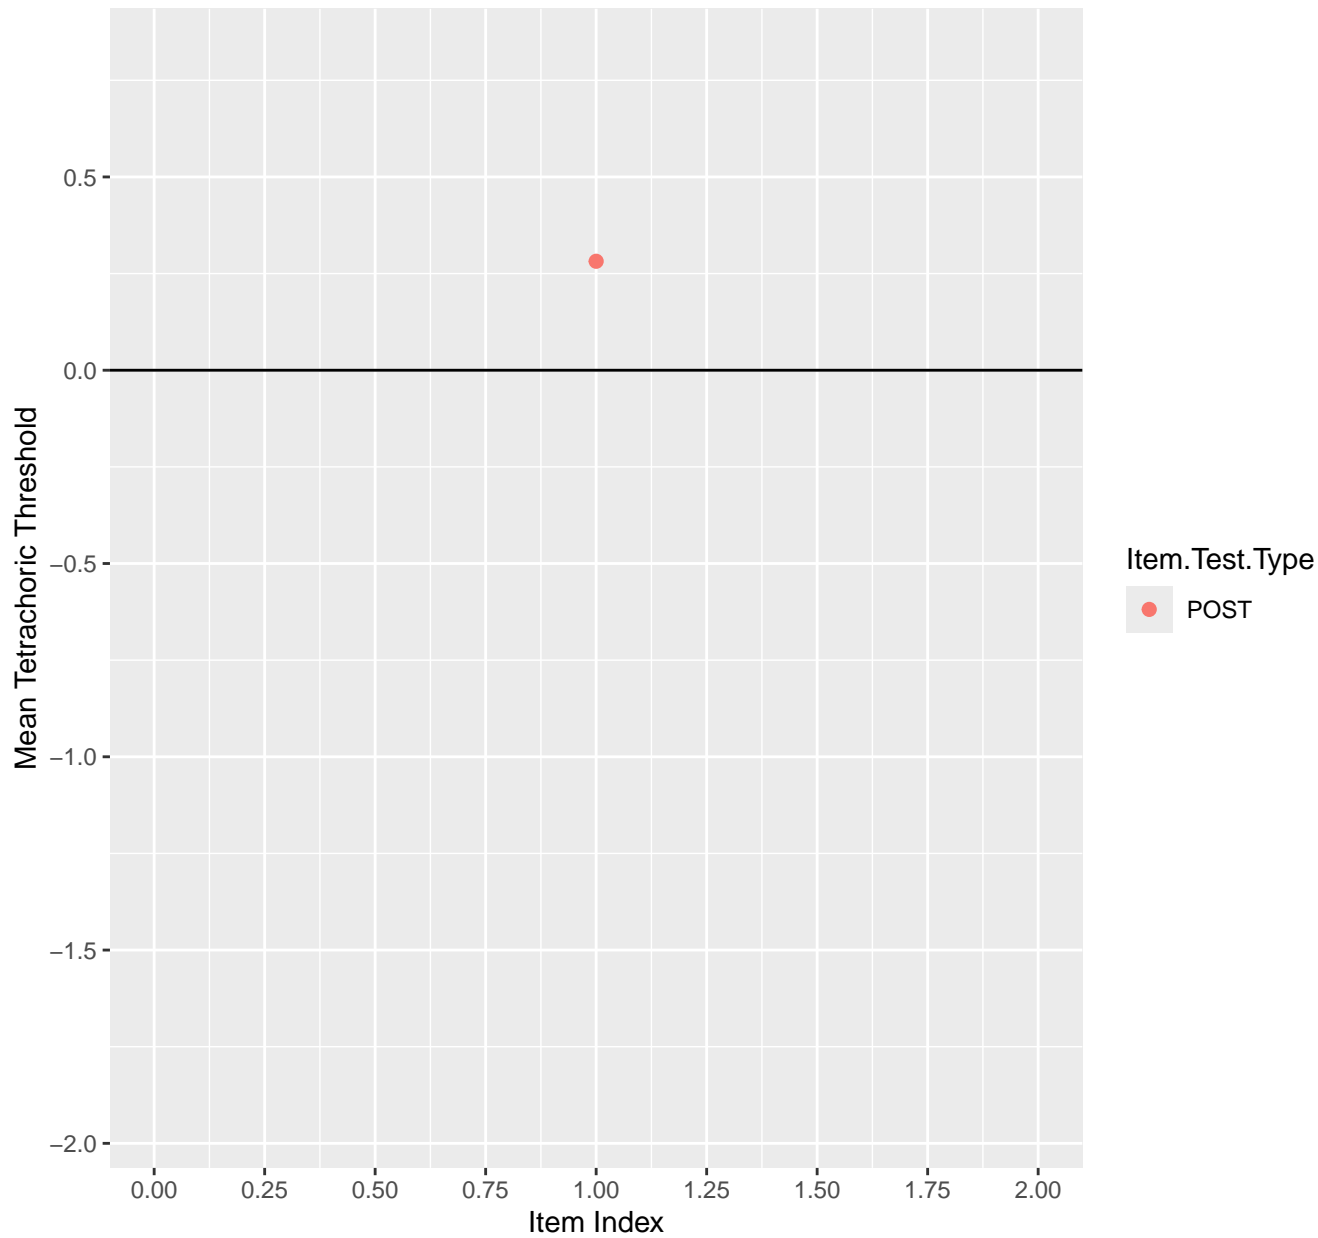

Mean Tetrachoric Threshold For KD1.1.V1

Mean Tetrachoric Threshold For KD1.1.V3

Mean Tetrachoric Threshold For KD1.2.V1

Mean Tetrachoric Threshold For KD1.3.V1

Mean Tetrachoric Threshold For KD1.3.V2

Mean Tetrachoric Threshold For KD1.4.V1

Mean Tetrachoric Threshold For KD1.38.V3AH

Mean Tetrachoric Threshold For KD1.38.V6EC

Mean Tetrachoric Threshold For KD1.39.V3AH

Mean Tetrachoric Threshold For KD1.40.V3AH

Mean Tetrachoric Threshold For KD1.41.V1