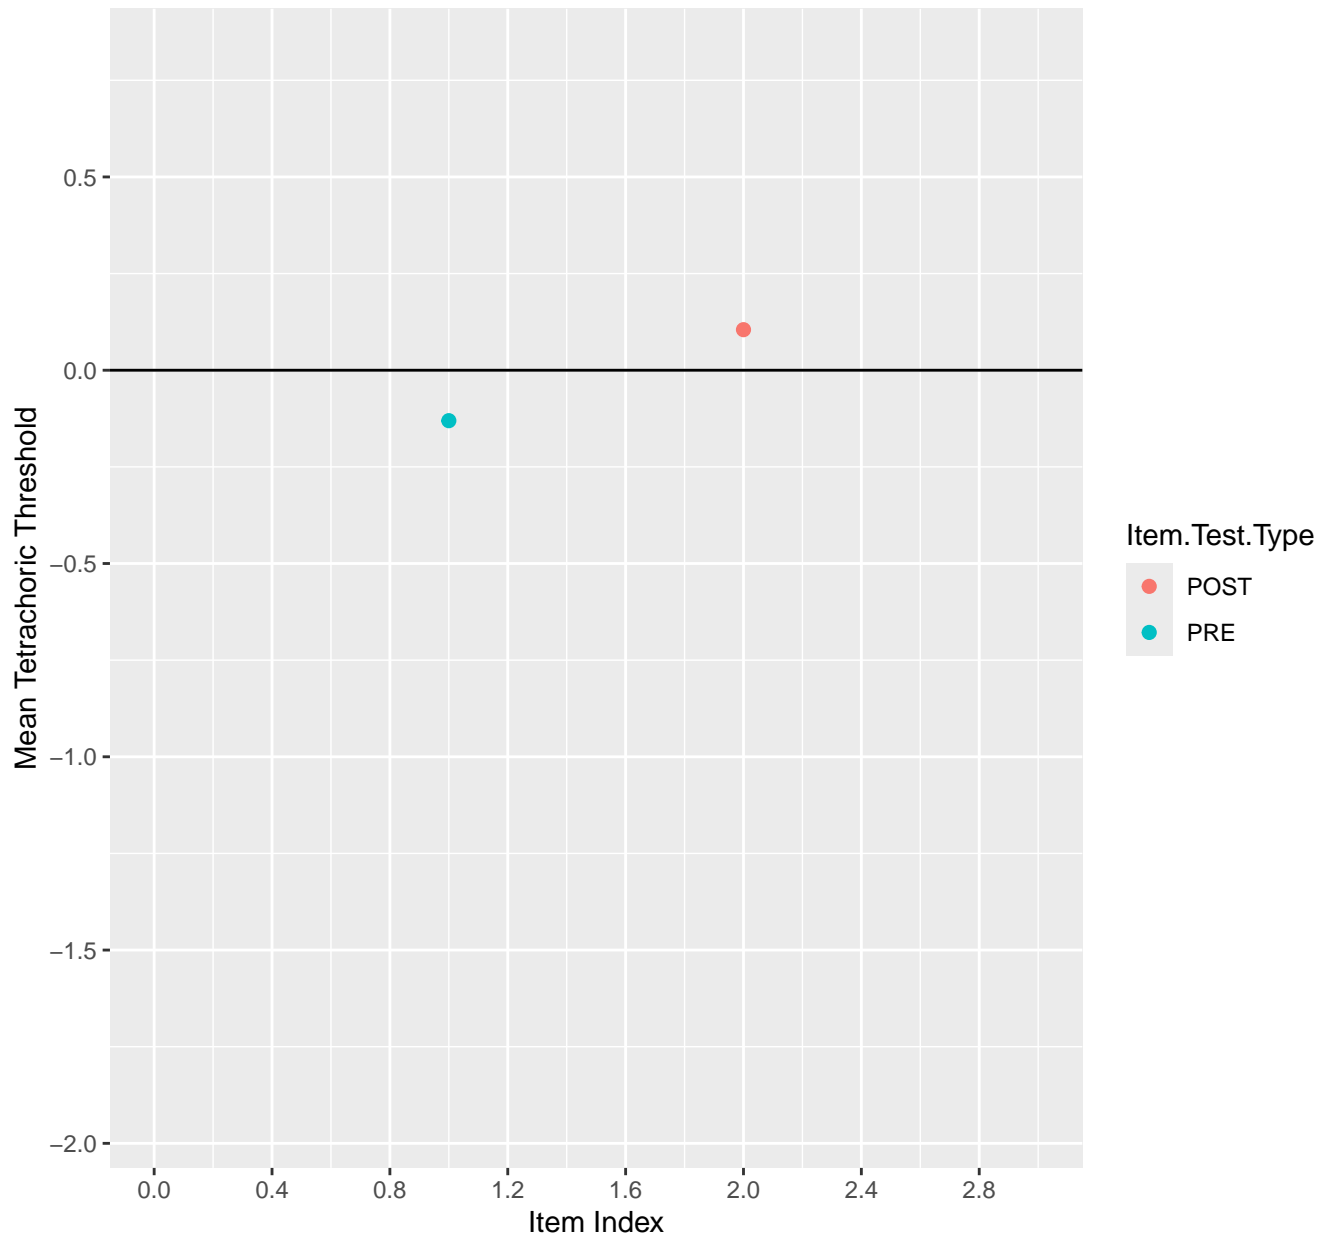

Mean Tetrachoric Threshold For KD1.1.V1

Mean Tetrachoric Threshold For KD1.1.V3

Mean Tetrachoric Threshold For KD1.2.V1

Mean Tetrachoric Threshold For KD1.3.V1

Mean Tetrachoric Threshold For KD1.3.V2

Mean Tetrachoric Threshold For KD1.4.V1

Mean Tetrachoric Threshold For KD1.8.V1

Mean Tetrachoric Threshold For KD1.8.V3

Mean Tetrachoric Threshold For KD1.9.V1

Mean Tetrachoric Threshold For KD1.10.V1

Mean Tetrachoric Threshold For KD1.10.V3

Mean Tetrachoric Threshold For KD1.10.V6EC

Mean Tetrachoric Threshold For KD1.13.V4EC

Mean Tetrachoric Threshold For KD1.14.V1

Mean Tetrachoric Threshold For KD1.14.V3

Mean Tetrachoric Threshold For KD1.15.V1

Mean Tetrachoric Threshold For KD1.15.V2EC

Mean Tetrachoric Threshold For KD1.16.V1

Mean Tetrachoric Threshold For KD1.17.V1

Mean Tetrachoric Threshold For KD1.17.V2EC

Mean Tetrachoric Threshold For KD1.17.V3AH

Mean Tetrachoric Threshold For KD1.18.V1