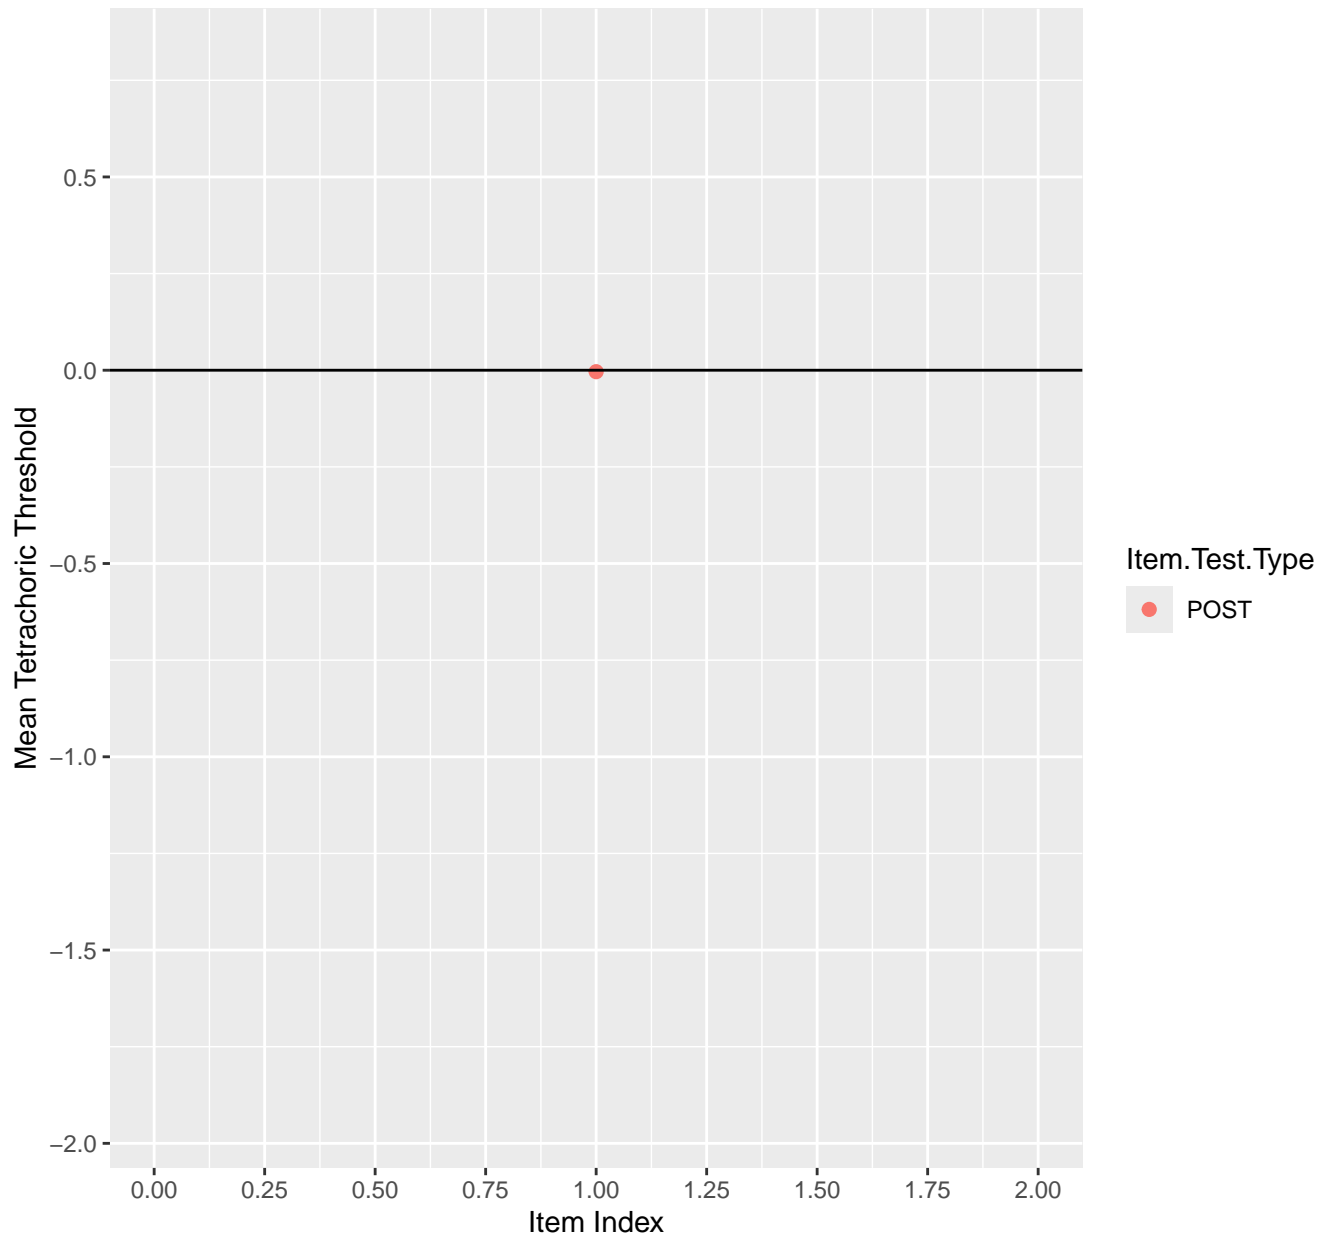

Mean Tetrachoric Threshold For KD1.31.V1