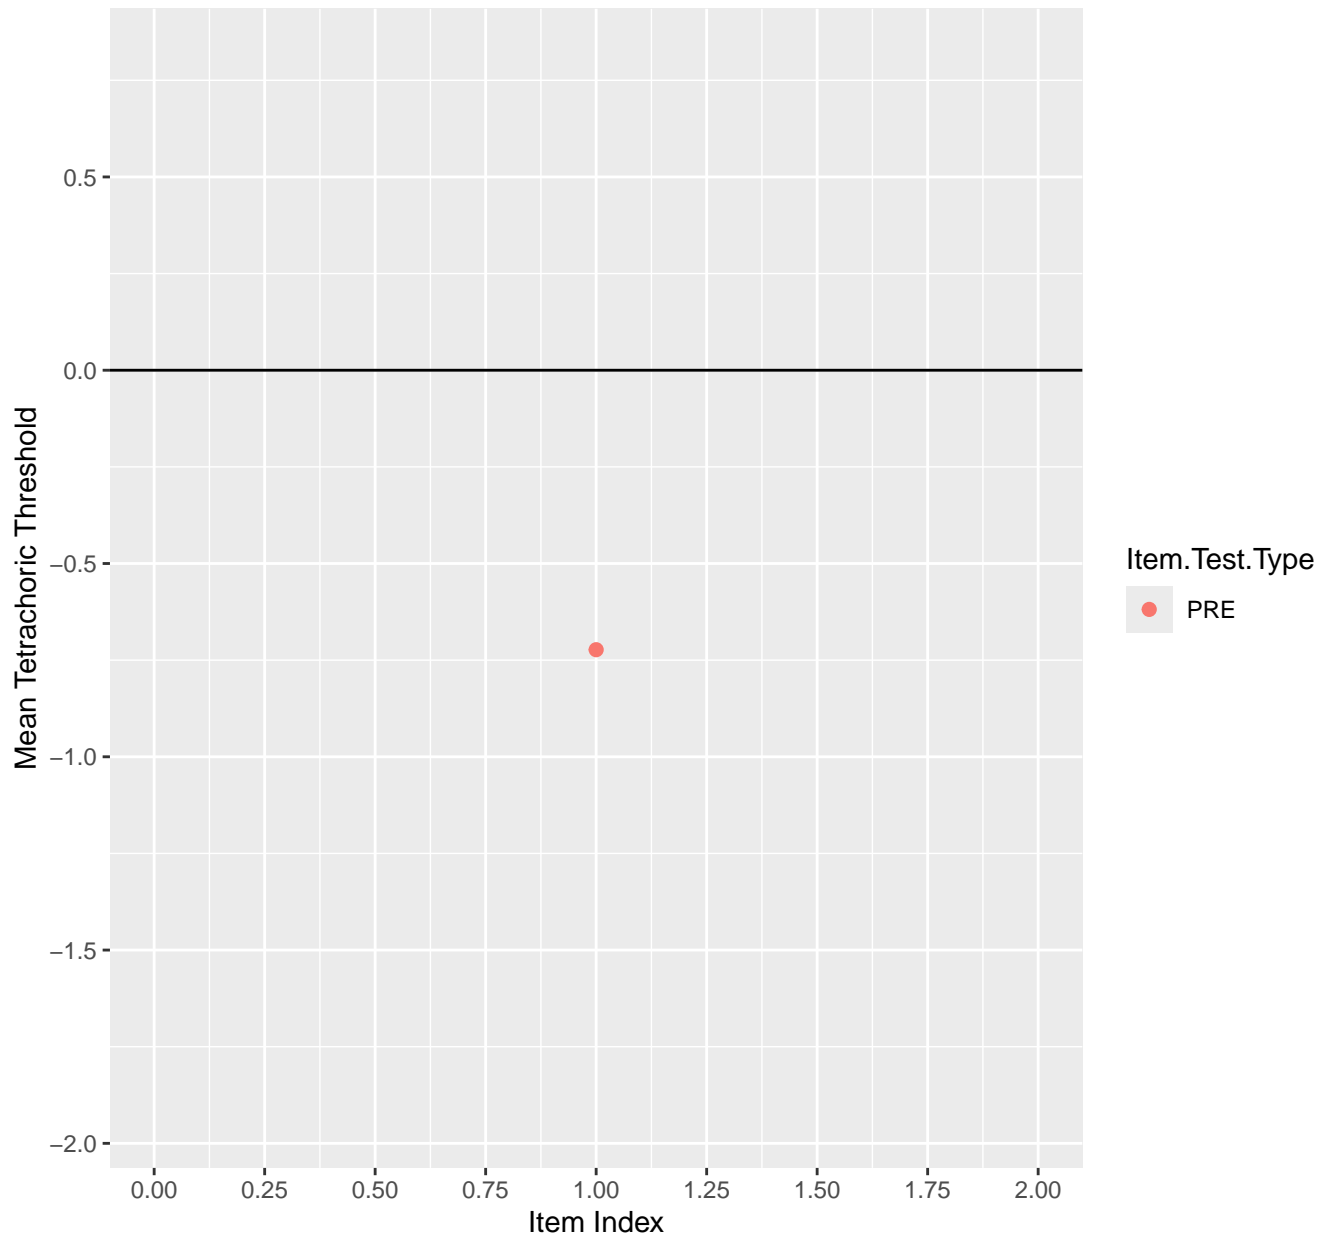

Mean Tetrachoric Threshold For KD1.1.V1

Mean Tetrachoric Threshold For KD1.1.V3

Mean Tetrachoric Threshold For KD1.2.V1

Mean Tetrachoric Threshold For KD1.3.V1

Mean Tetrachoric Threshold For KD1.3.V2

Mean Tetrachoric Threshold For KD1.4.V1

Mean Tetrachoric Threshold For KD1.5.V1

Mean Tetrachoric Threshold For KD1.5.V3

Mean Tetrachoric Threshold For KD1.6.V1

Mean Tetrachoric Threshold For KD1.6.V3

Mean Tetrachoric Threshold For KD1.6.V4EC

Mean Tetrachoric Threshold For KD1.7.V1

Mean Tetrachoric Threshold For KD1.8.V1

Mean Tetrachoric Threshold For KD1.8.V3

Mean Tetrachoric Threshold For KD1.9.V1

Mean Tetrachoric Threshold For KD1.10.V1

Mean Tetrachoric Threshold For KD1.10.V3

Mean Tetrachoric Threshold For KD1.10.V6EC