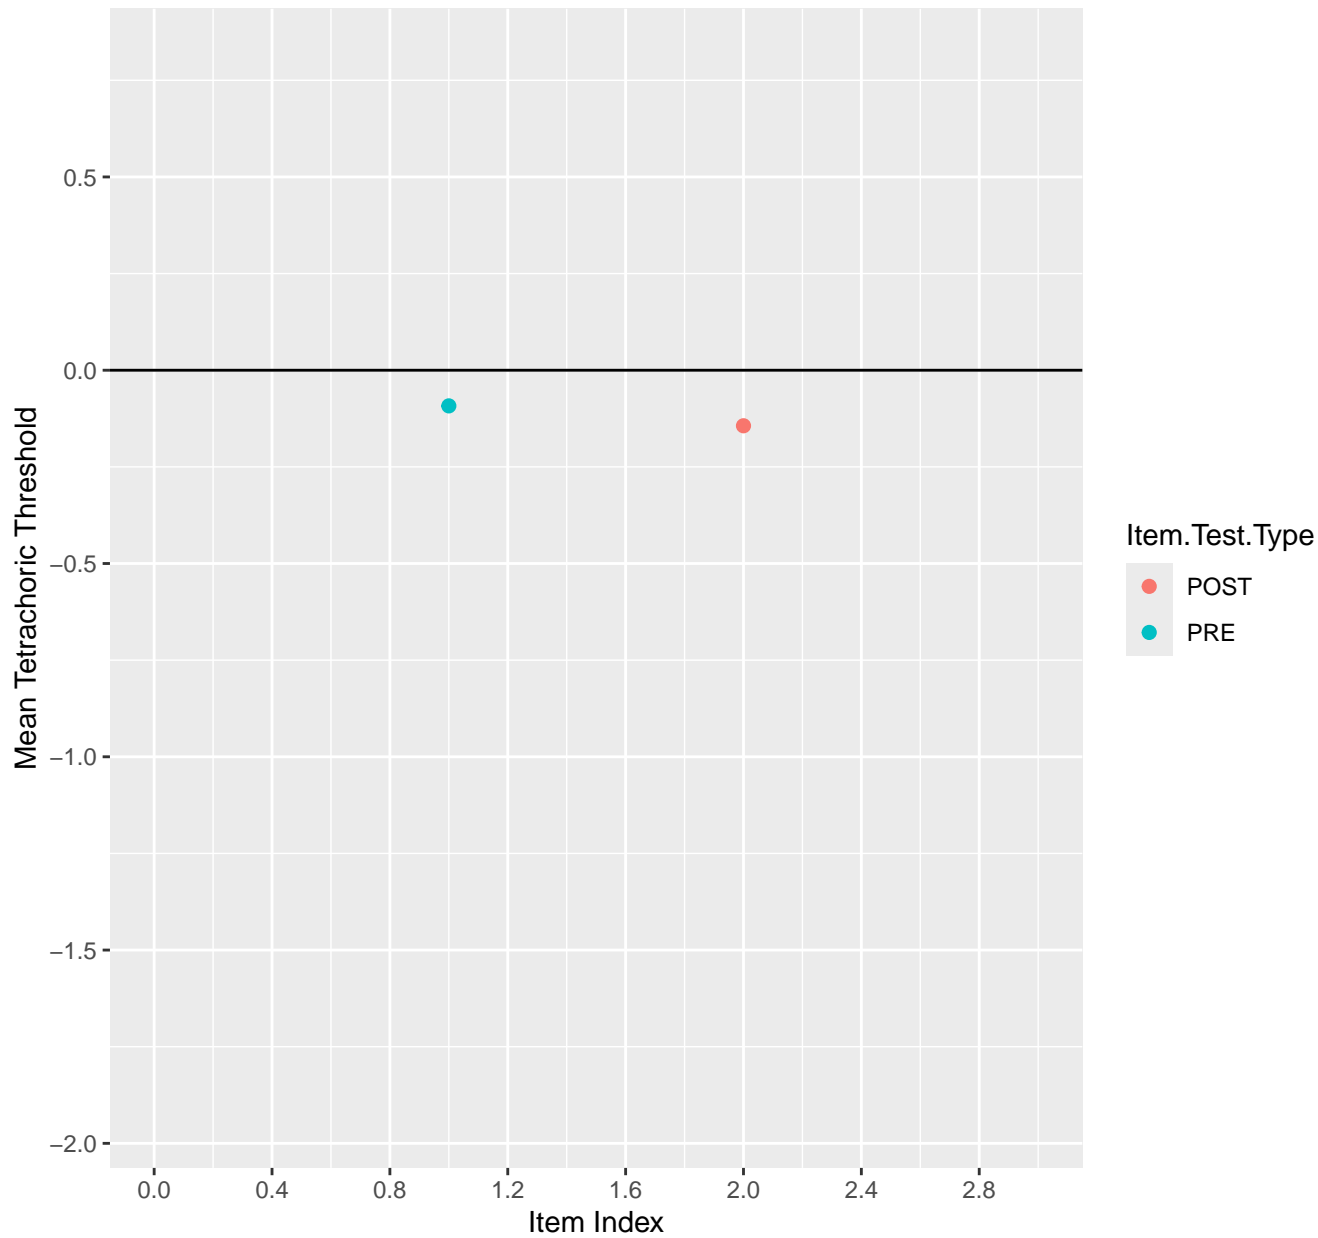

Mean Tetrachoric Threshold For KD1.18.V3

Mean Tetrachoric Threshold For KD1.19.V1

Mean Tetrachoric Threshold For KD1.19.V3

Mean Tetrachoric Threshold For KD1.20.V1

Mean Tetrachoric Threshold For KD1.20.V2EC