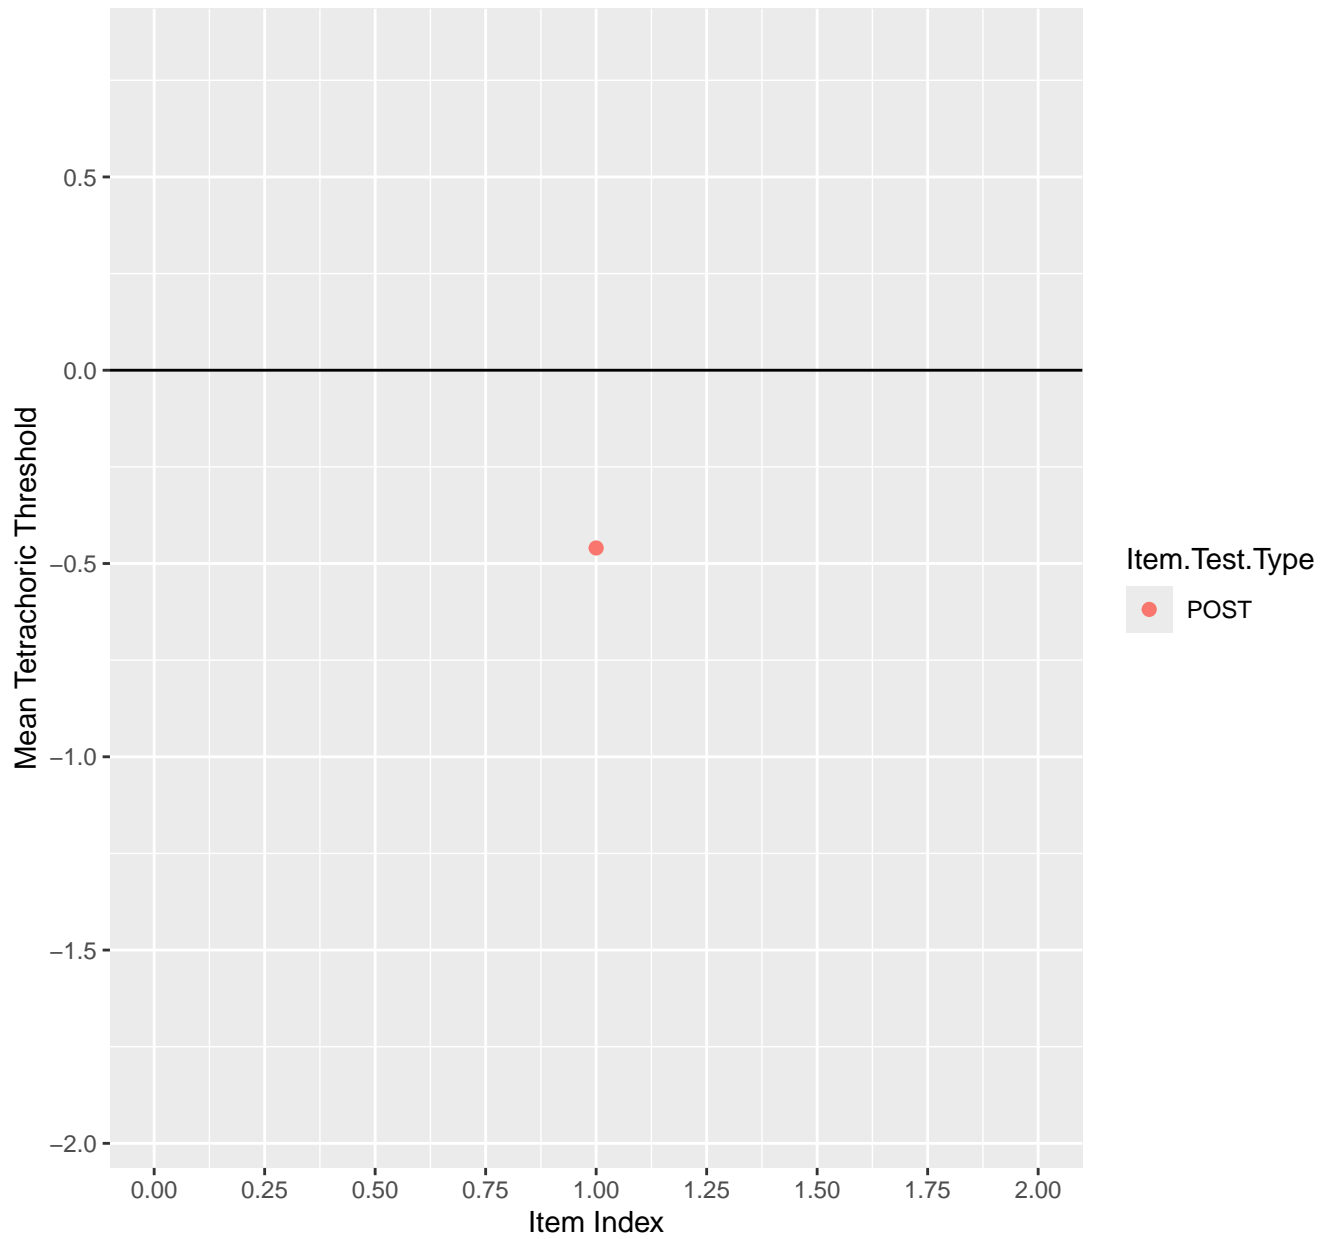

Mean Tetrachoric Threshold For KD1.39.V3AH