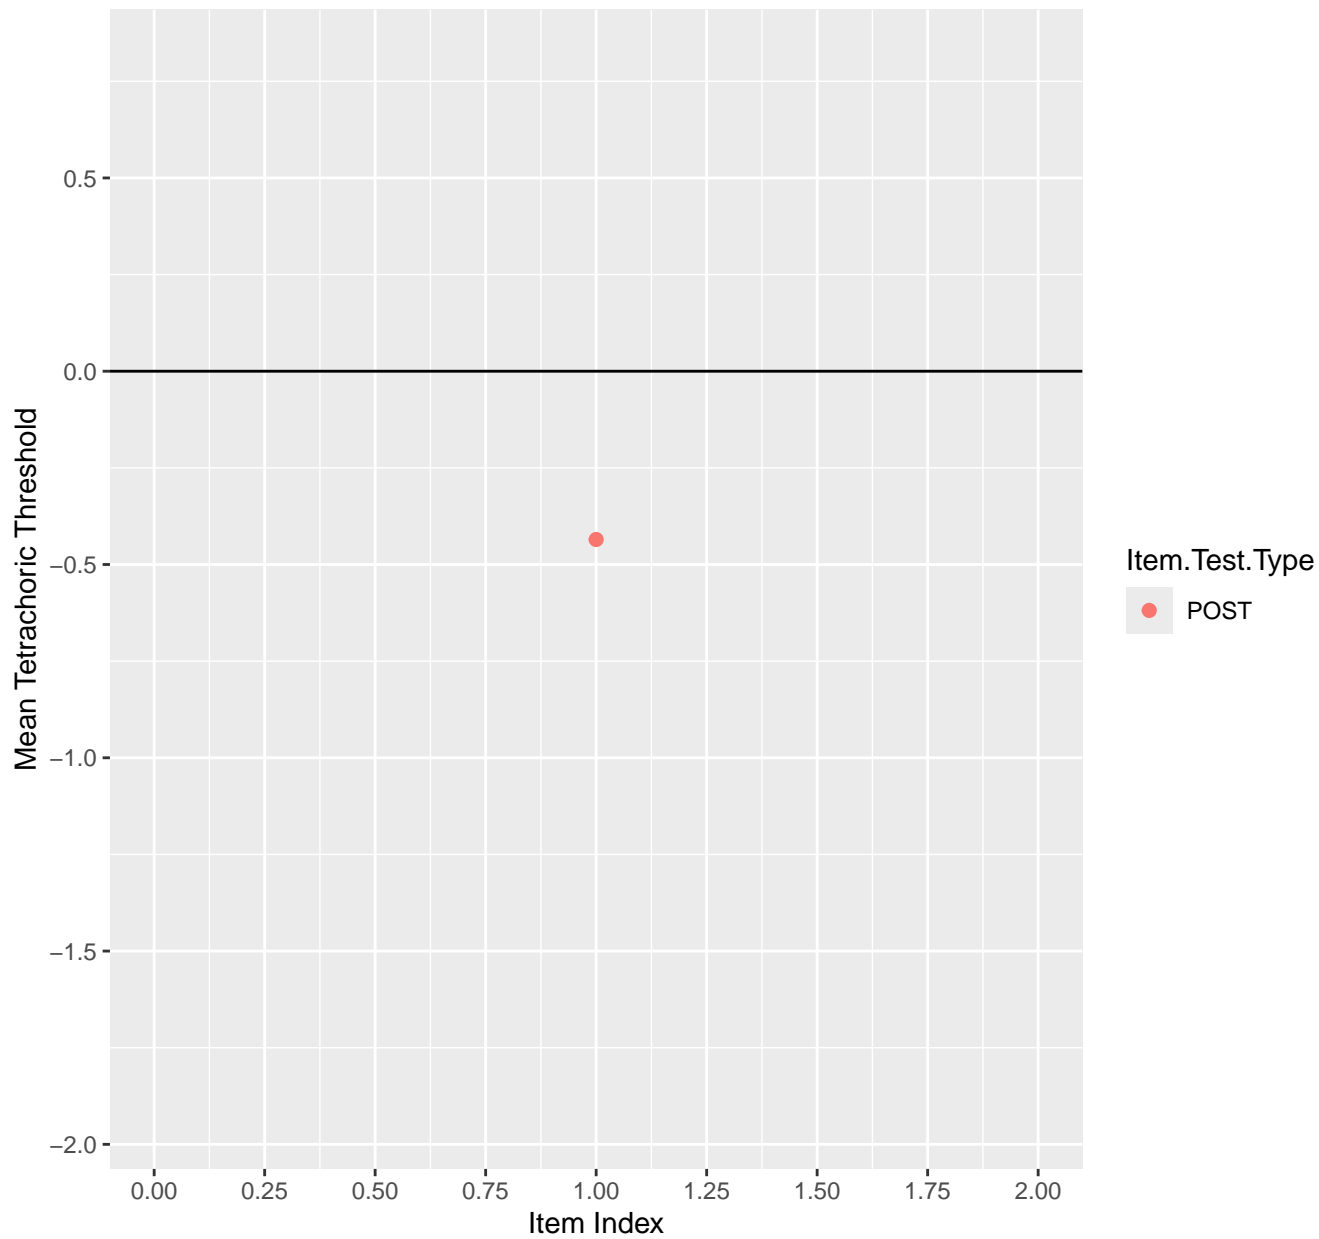

Mean Tetrachoric Threshold For KD1.46.V1