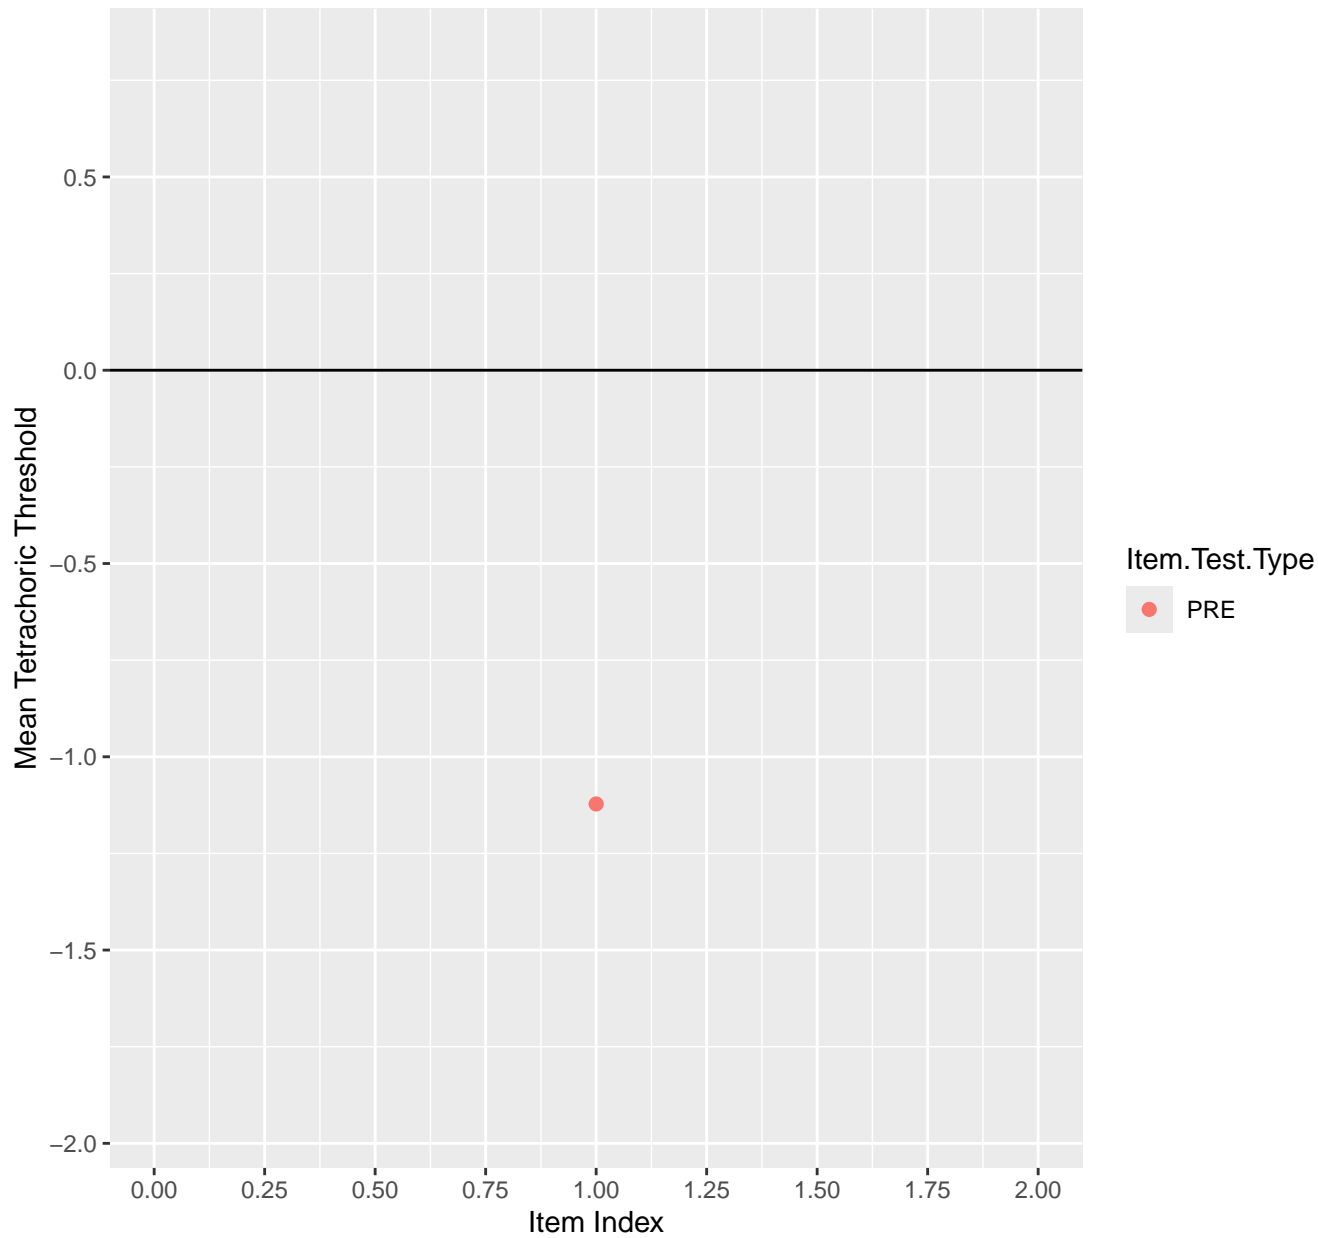

Mean Tetrachoric Threshold For KD1.1.V1

Mean Tetrachoric Threshold For KD1.1.V3

Mean Tetrachoric Threshold For KD1.2.V1

Mean Tetrachoric Threshold For KD1.3.V1

Mean Tetrachoric Threshold For KD1.3.V2

Mean Tetrachoric Threshold For KD1.4.V1

Mean Tetrachoric Threshold For KD1.5.V1

Mean Tetrachoric Threshold For KD1.5.V3

Mean Tetrachoric Threshold For KD1.6.V1

Mean Tetrachoric Threshold For KD1.6.V3

Mean Tetrachoric Threshold For KD1.6.V4EC

Mean Tetrachoric Threshold For KD1.7.V1

Mean Tetrachoric Threshold For KD1.8.V1

Mean Tetrachoric Threshold For KD1.8.V3

Mean Tetrachoric Threshold For KD1.9.V1

Mean Tetrachoric Threshold For KD1.10.V1

Mean Tetrachoric Threshold For KD1.10.V3

Mean Tetrachoric Threshold For KD1.10.V6EC

Mean Tetrachoric Threshold For KD1.11.V1

Mean Tetrachoric Threshold For KD1.11.V6EC

Mean Tetrachoric Threshold For KD1.12.V1

Mean Tetrachoric Threshold For KD1.13.V1

Mean Tetrachoric Threshold For KD1.13.V3