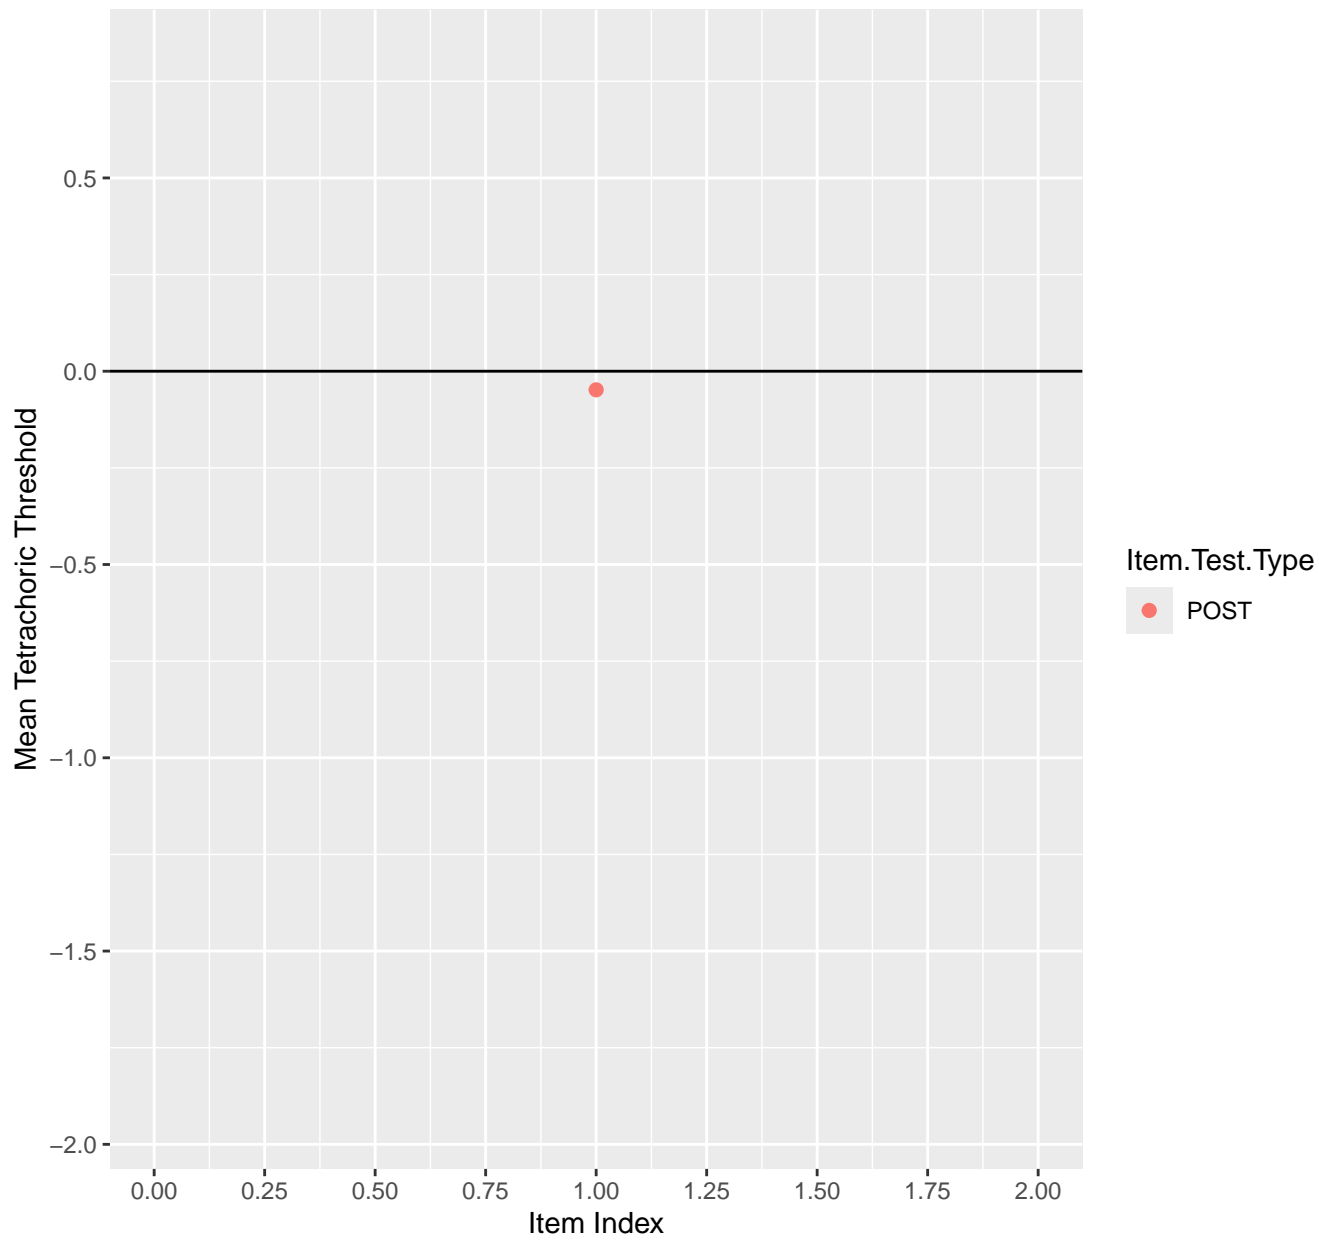

Mean Tetrachoric Threshold For KD1.38.V3AH