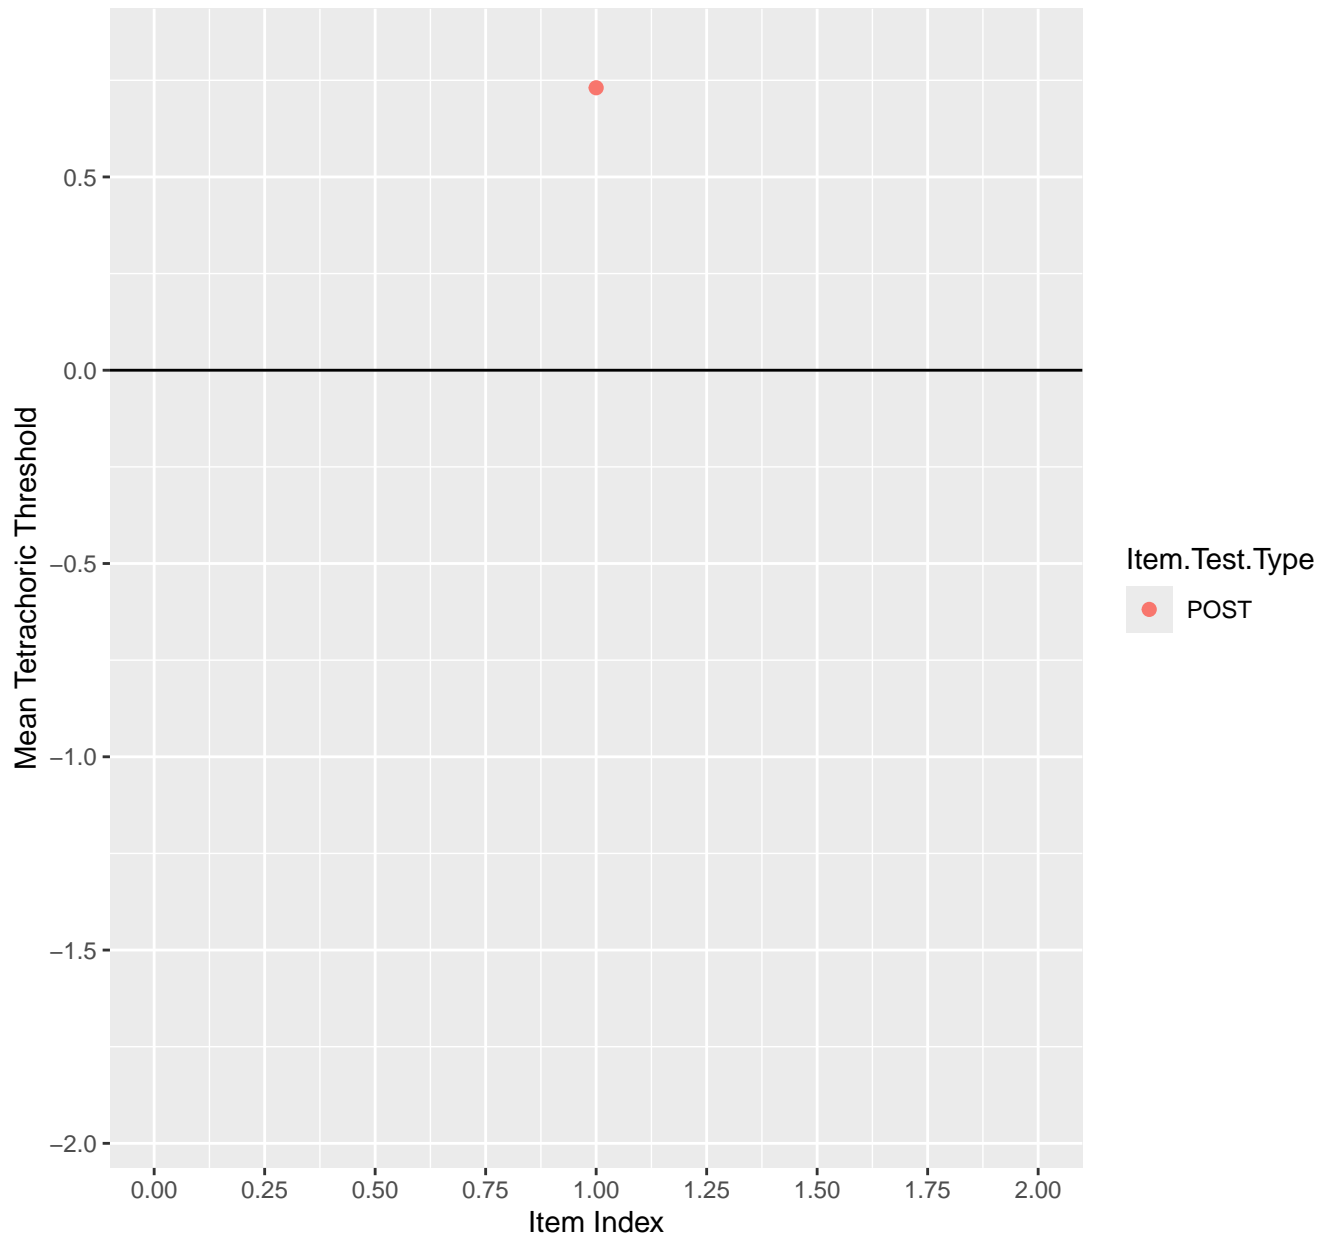

Mean Tetrachoric Threshold For KD1.43.V1