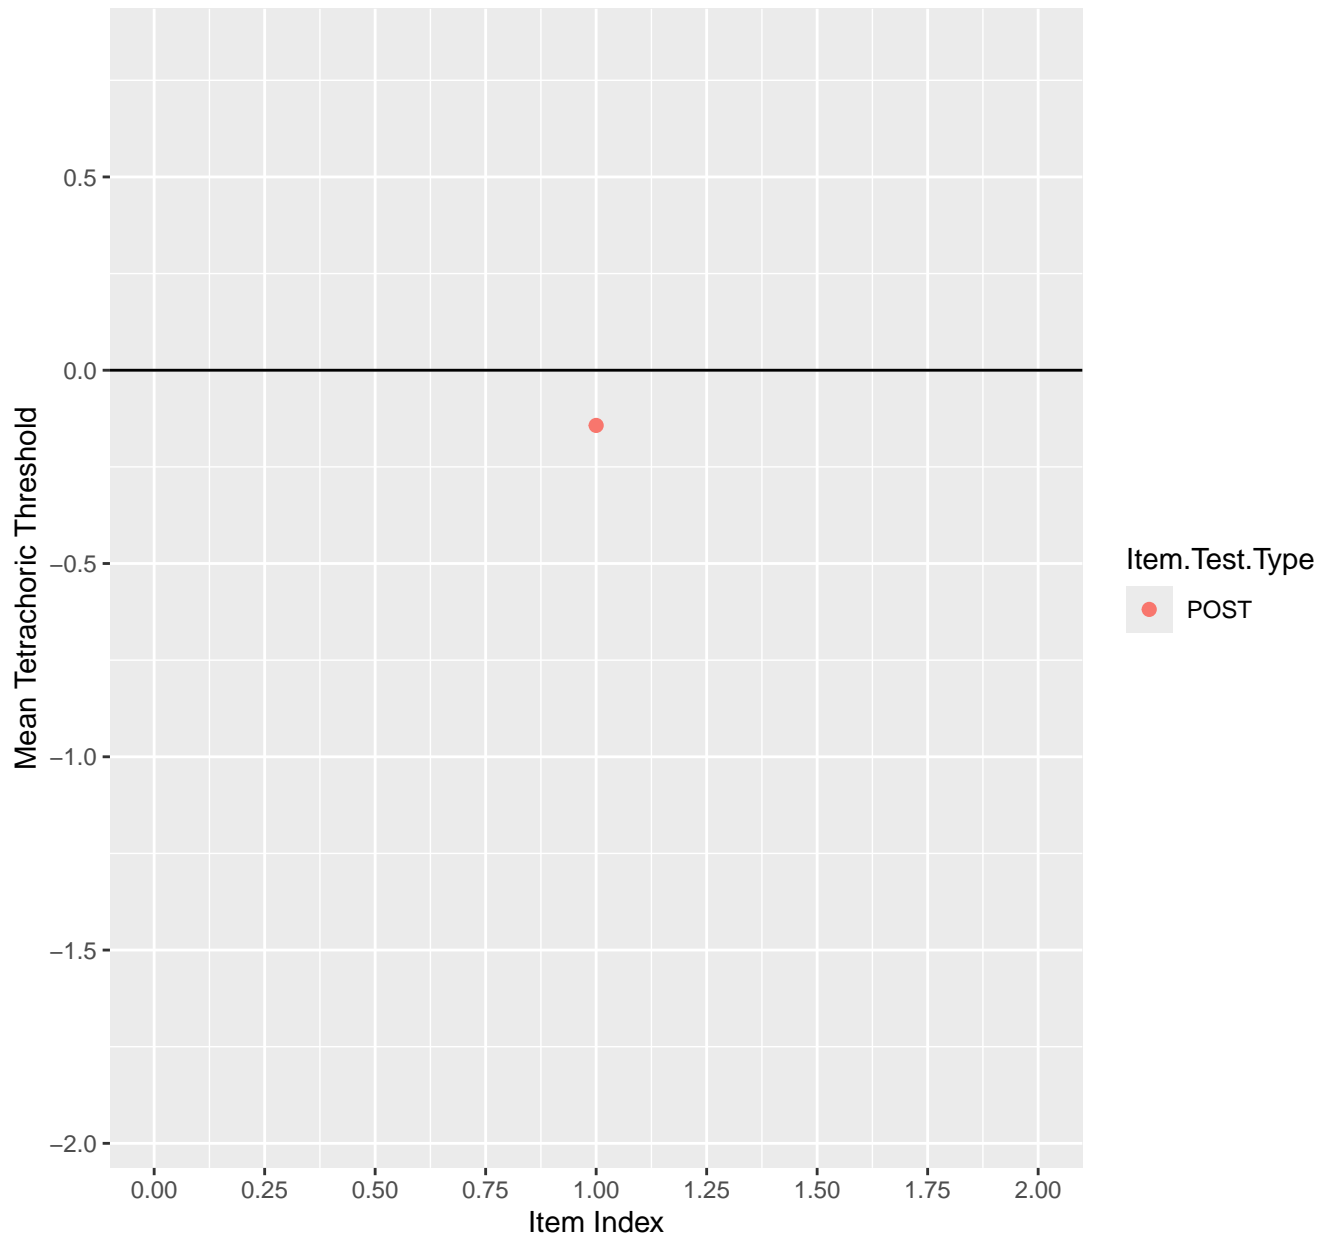

Mean Tetrachoric Threshold For KD1.1.V1

Mean Tetrachoric Threshold For KD1.1.V3

Mean Tetrachoric Threshold For KD1.2.V1

Mean Tetrachoric Threshold For KD1.3.V1

Mean Tetrachoric Threshold For KD1.3.V2

Mean Tetrachoric Threshold For KD1.4.V1

Mean Tetrachoric Threshold For KD1.5.V1

Mean Tetrachoric Threshold For KD1.5.V3

Mean Tetrachoric Threshold For KD1.6.V1

Mean Tetrachoric Threshold For KD1.6.V3

Mean Tetrachoric Threshold For KD1.6.V4EC

Mean Tetrachoric Threshold For KD1.7.V1

Mean Tetrachoric Threshold For KD1.8.V1

Mean Tetrachoric Threshold For KD1.8.V3

Mean Tetrachoric Threshold For KD1.9.V1

Mean Tetrachoric Threshold For KD1.10.V1

Mean Tetrachoric Threshold For KD1.10.V3

Mean Tetrachoric Threshold For KD1.10.V6EC