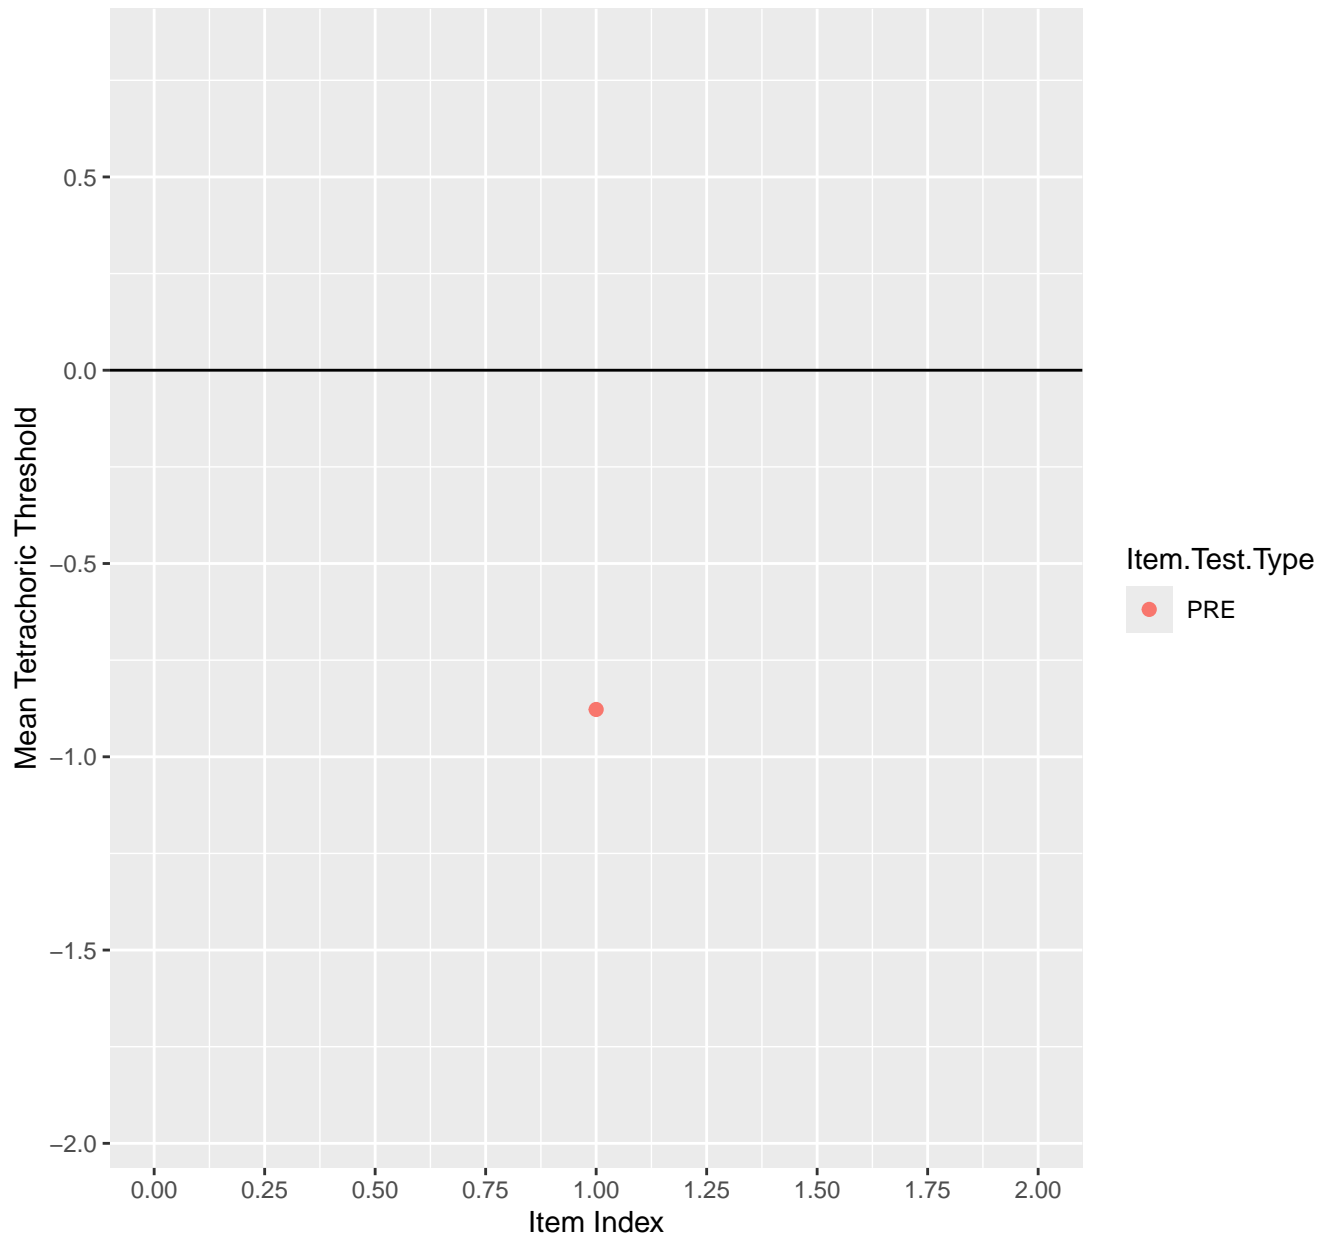

Mean Tetrachoric Threshold For KD1.1.V1

Mean Tetrachoric Threshold For KD1.1.V3

Mean Tetrachoric Threshold For KD1.2.V1

Mean Tetrachoric Threshold For KD1.3.V1

Mean Tetrachoric Threshold For KD1.3.V2

Mean Tetrachoric Threshold For KD1.4.V1

Mean Tetrachoric Threshold For KD1.5.V1

Mean Tetrachoric Threshold For KD1.5.V3

Mean Tetrachoric Threshold For KD1.6.V1

Mean Tetrachoric Threshold For KD1.6.V3

Mean Tetrachoric Threshold For KD1.6.V4EC

Mean Tetrachoric Threshold For KD1.7.V1

Mean Tetrachoric Threshold For KD1.8.V1

Mean Tetrachoric Threshold For KD1.8.V3

Mean Tetrachoric Threshold For KD1.9.V1

Mean Tetrachoric Threshold For KD1.10.V1

Mean Tetrachoric Threshold For KD1.10.V3

Mean Tetrachoric Threshold For KD1.10.V6EC