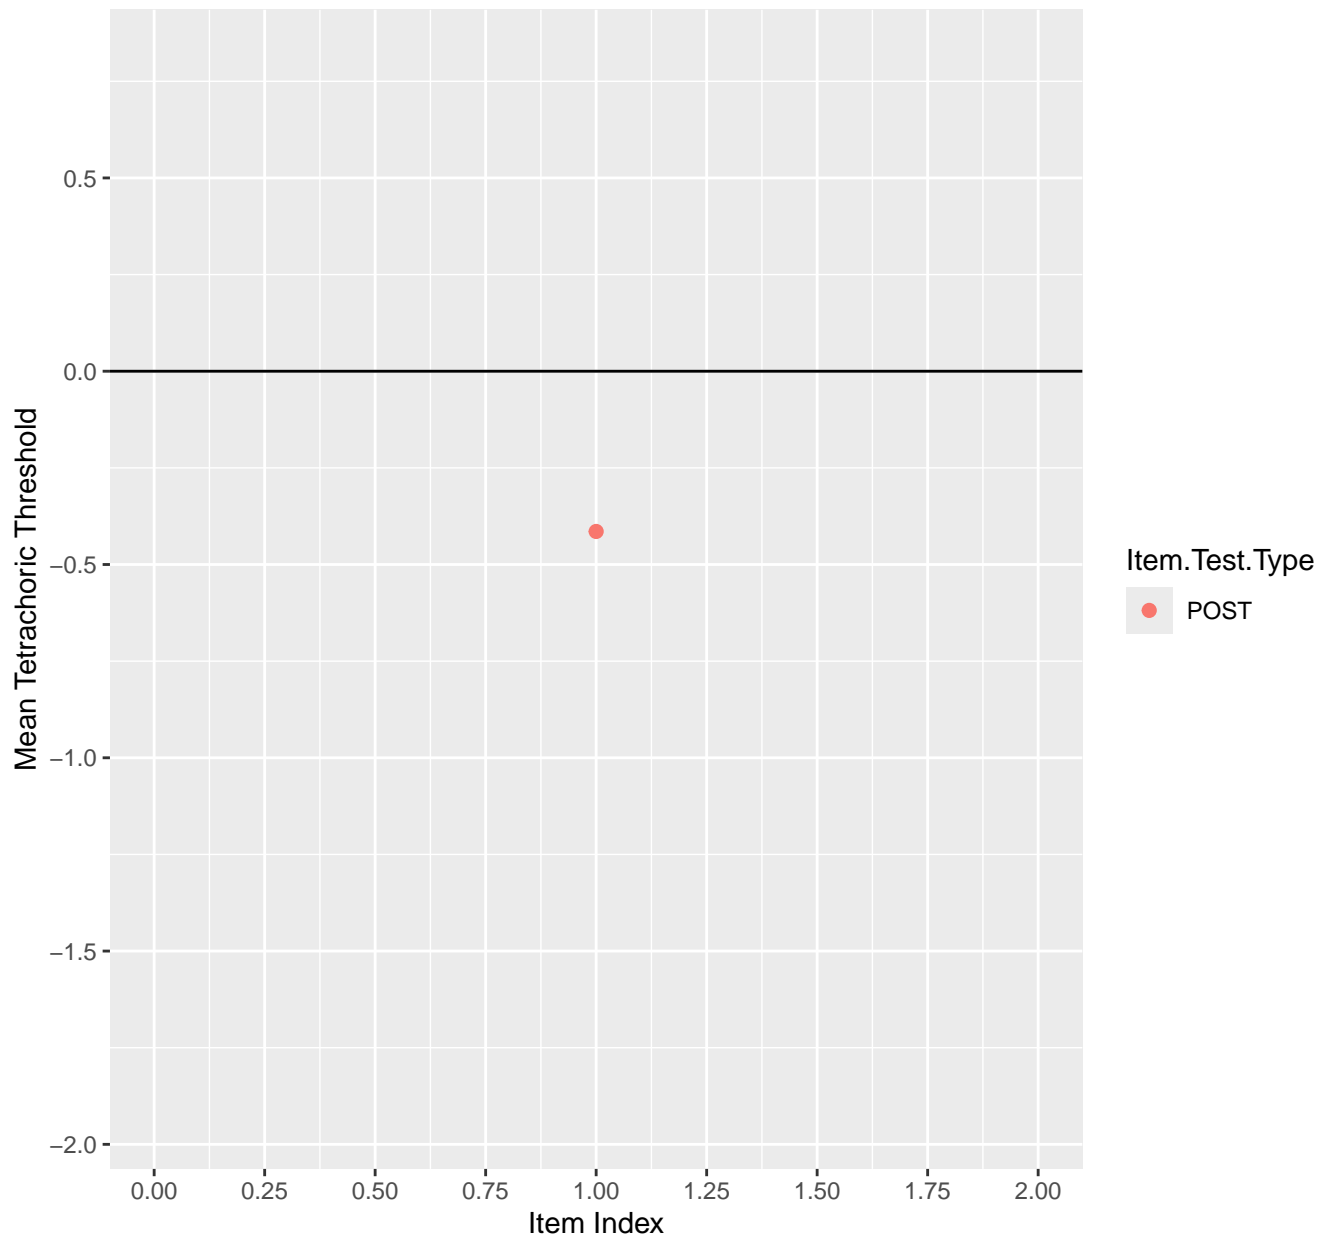

Mean Tetrachoric Threshold For KD1.1.V1

Mean Tetrachoric Threshold For KD1.1.V3

Mean Tetrachoric Threshold For KD1.2.V1

Mean Tetrachoric Threshold For KD1.3.V1

Mean Tetrachoric Threshold For KD1.3.V2

Mean Tetrachoric Threshold For KD1.4.V1

Mean Tetrachoric Threshold For KD1.16.V1

Mean Tetrachoric Threshold For KD1.17.V1

Mean Tetrachoric Threshold For KD1.17.V2EC

Mean Tetrachoric Threshold For KD1.17.V3AH

Mean Tetrachoric Threshold For KD1.18.V1

Mean Tetrachoric Threshold For KD1.18.V3

Mean Tetrachoric Threshold For KD1.19.V1

Mean Tetrachoric Threshold For KD1.19.V3

Mean Tetrachoric Threshold For KD1.20.V1

Mean Tetrachoric Threshold For KD1.20.V2EC