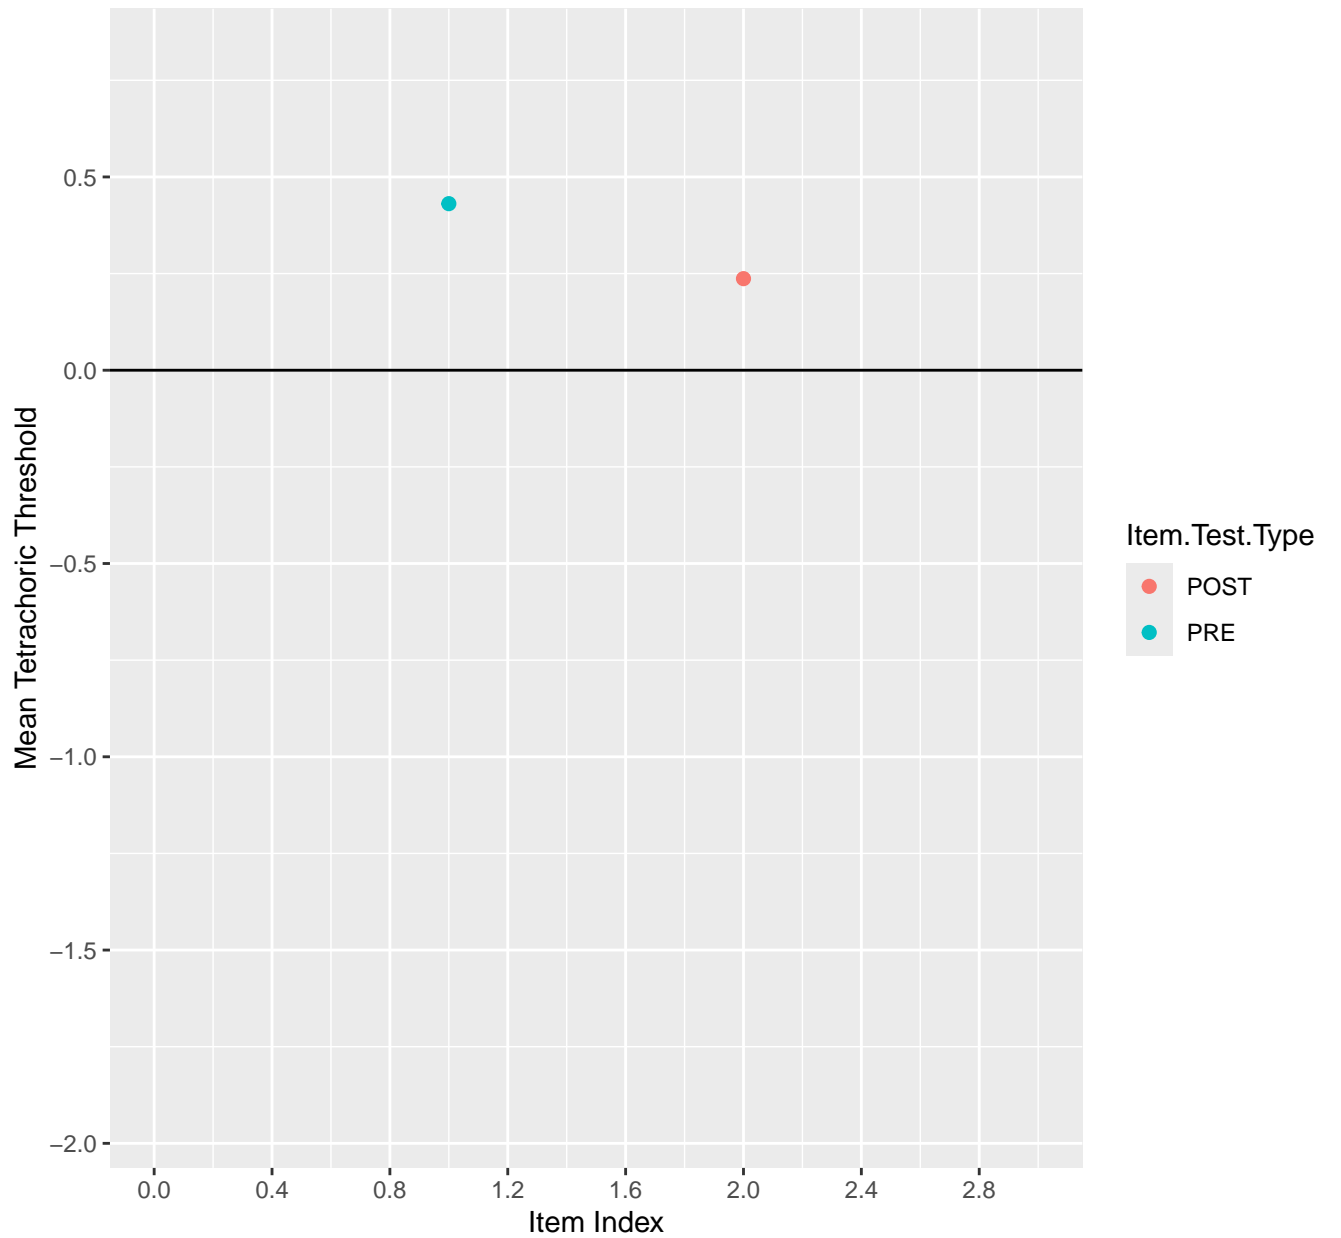

Mean Tetrachoric Threshold For KD1.1.V1

Mean Tetrachoric Threshold For KD1.1.V3

Mean Tetrachoric Threshold For KD1.2.V1

Mean Tetrachoric Threshold For KD1.3.V1

Mean Tetrachoric Threshold For KD1.3.V2

Mean Tetrachoric Threshold For KD1.4.V1

Mean Tetrachoric Threshold For KD1.13.V4EC

Mean Tetrachoric Threshold For KD1.14.V1

Mean Tetrachoric Threshold For KD1.14.V3

Mean Tetrachoric Threshold For KD1.15.V1

Mean Tetrachoric Threshold For KD1.15.V2EC

Mean Tetrachoric Threshold For KD1.16.V1

Mean Tetrachoric Threshold For KD1.17.V1

Mean Tetrachoric Threshold For KD1.17.V2EC

Mean Tetrachoric Threshold For KD1.17.V3AH

Mean Tetrachoric Threshold For KD1.18.V1

Mean Tetrachoric Threshold For KD1.18.V3

Mean Tetrachoric Threshold For KD1.19.V1

Mean Tetrachoric Threshold For KD1.19.V3

Mean Tetrachoric Threshold For KD1.20.V1

Mean Tetrachoric Threshold For KD1.20.V2EC