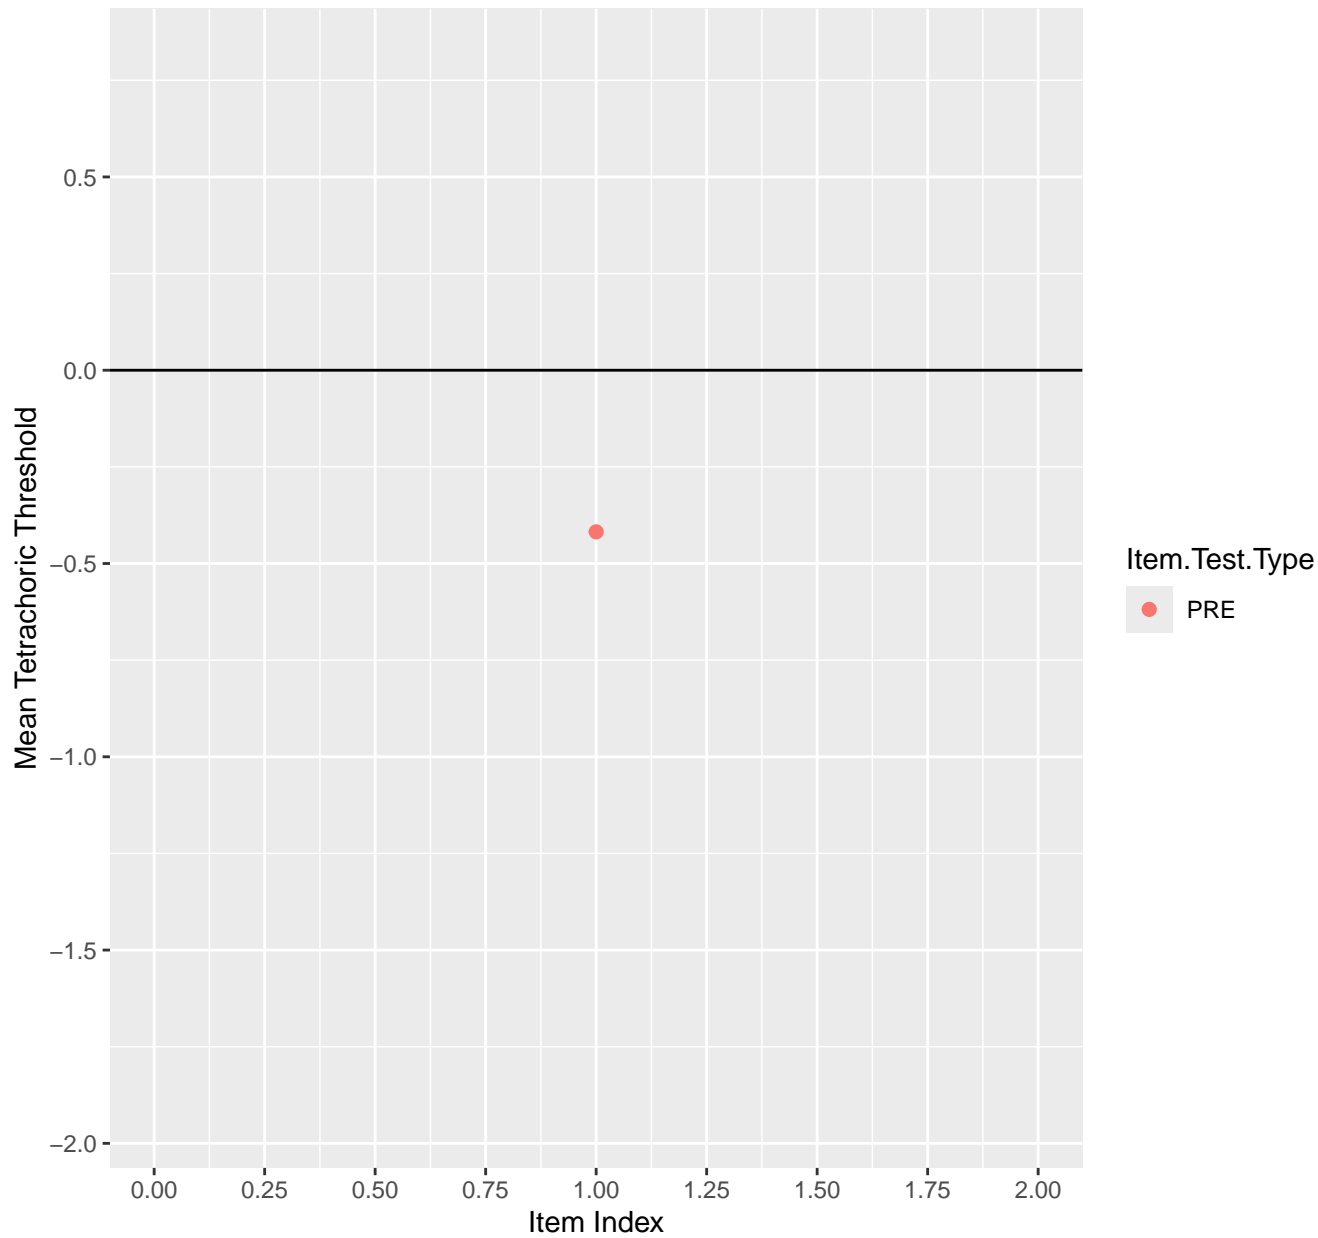

Mean Tetrachoric Threshold For KD1.14.V1