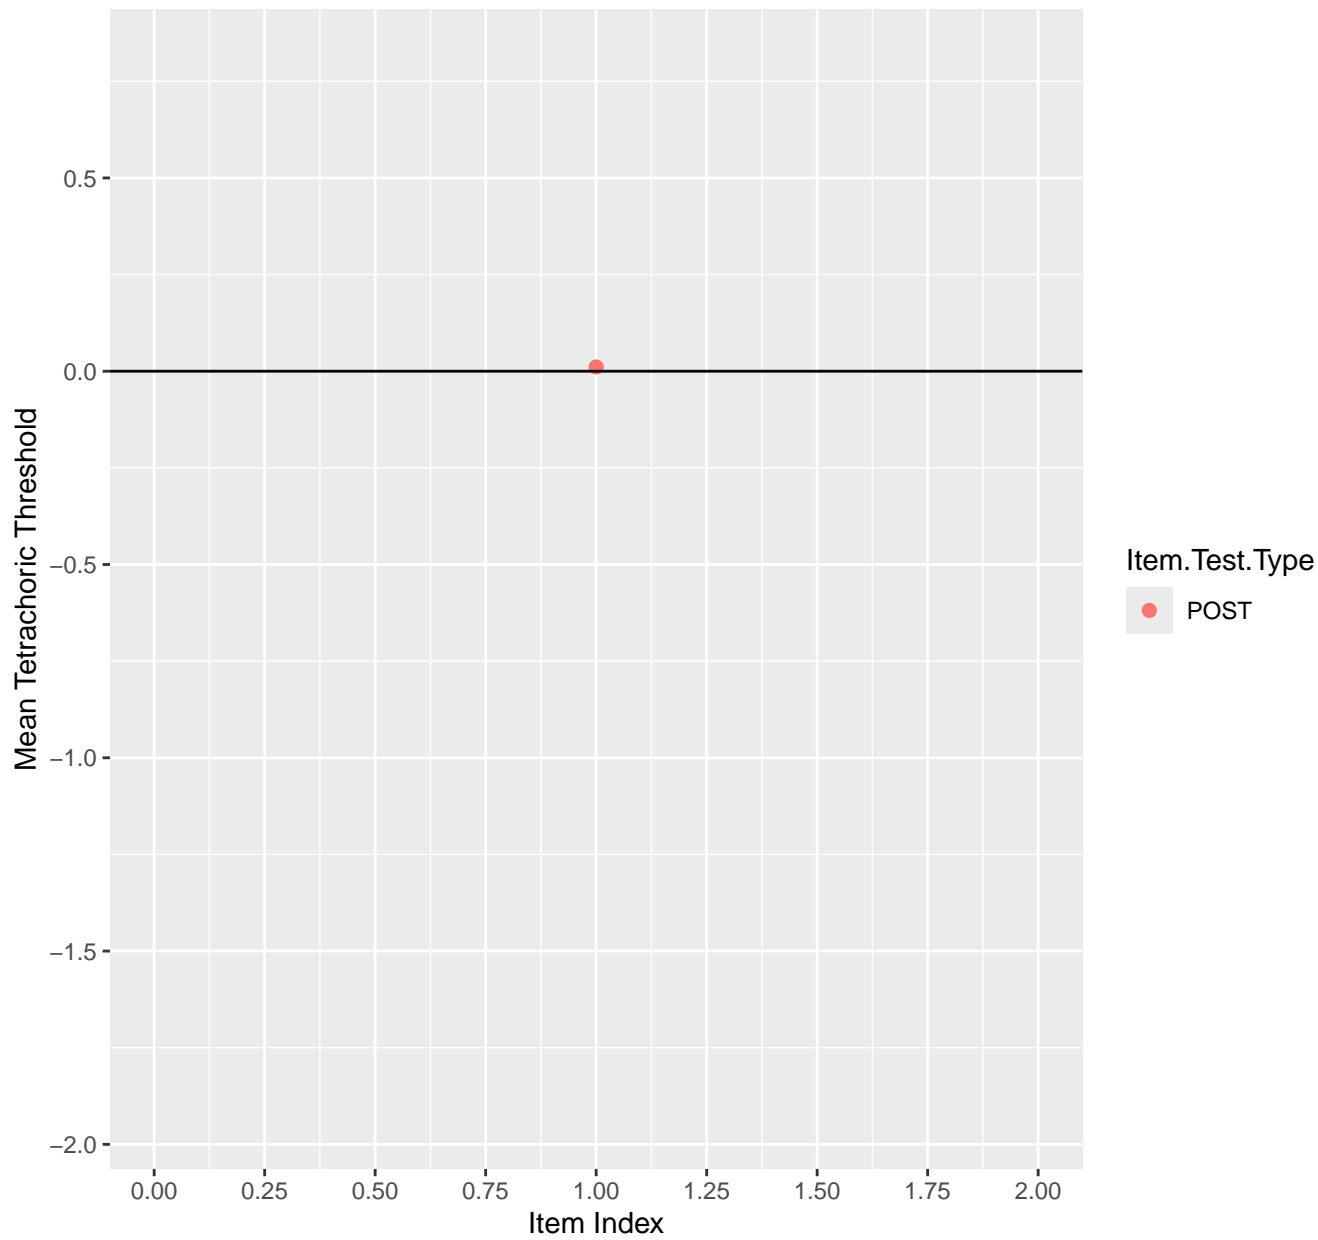

Mean Tetrachoric Threshold For KD1.43.V6EC