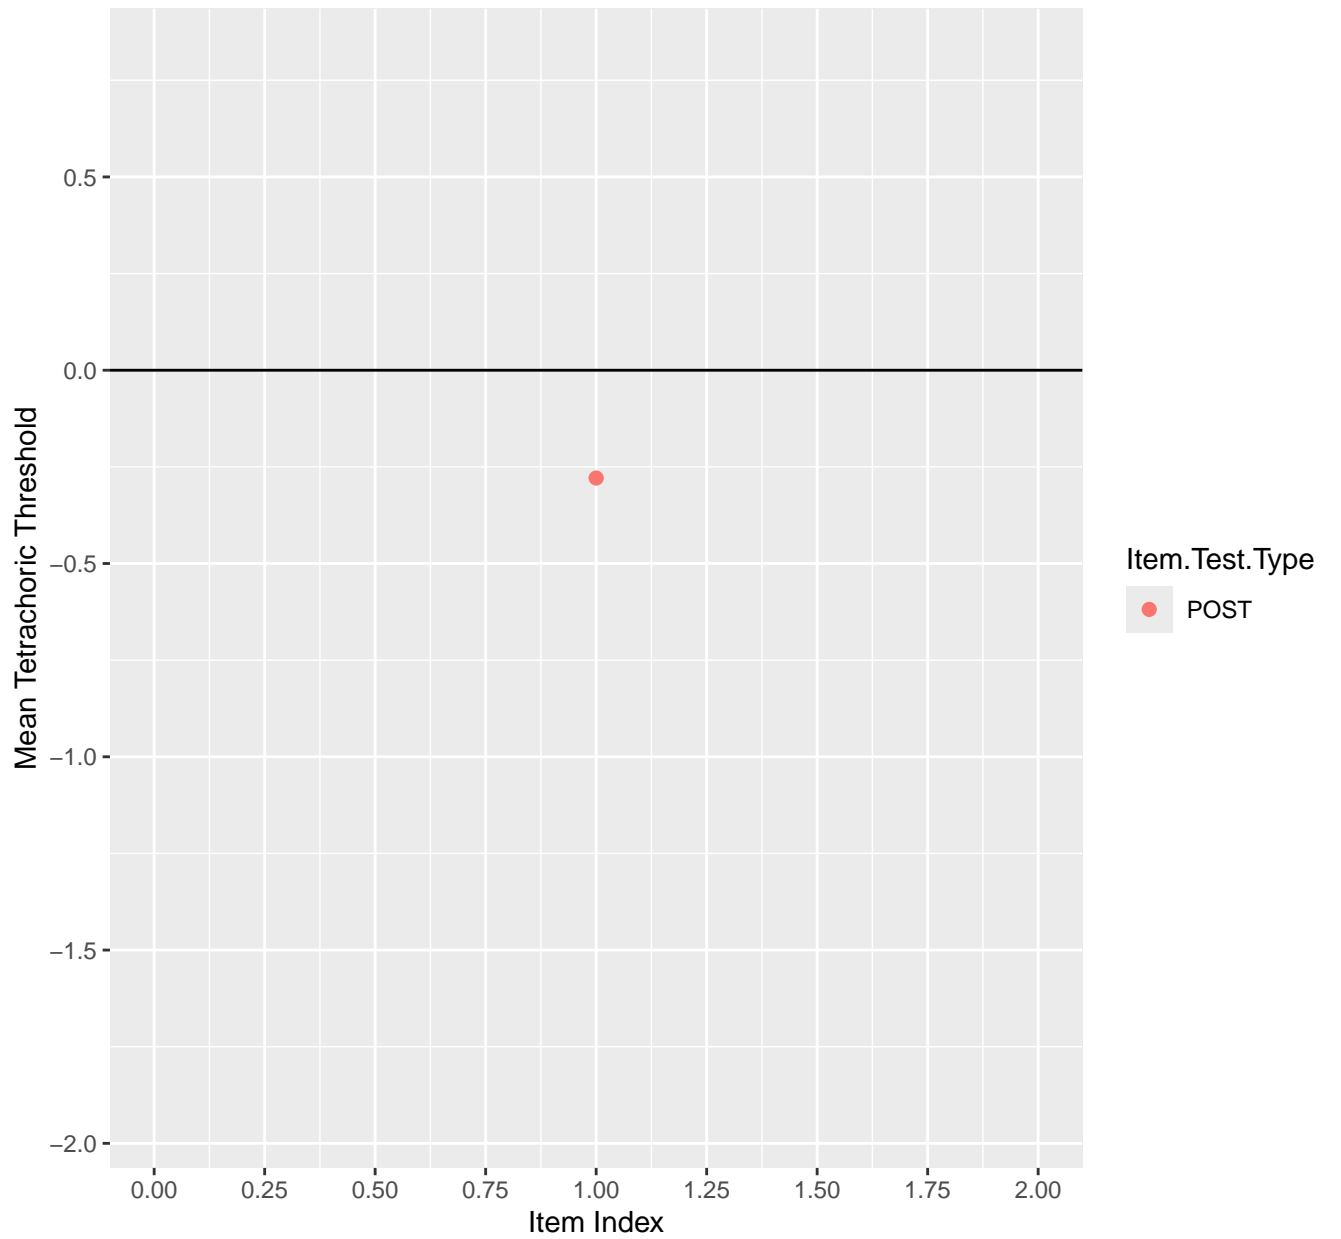

Mean Tetrachoric Threshold For KD1.48.V1