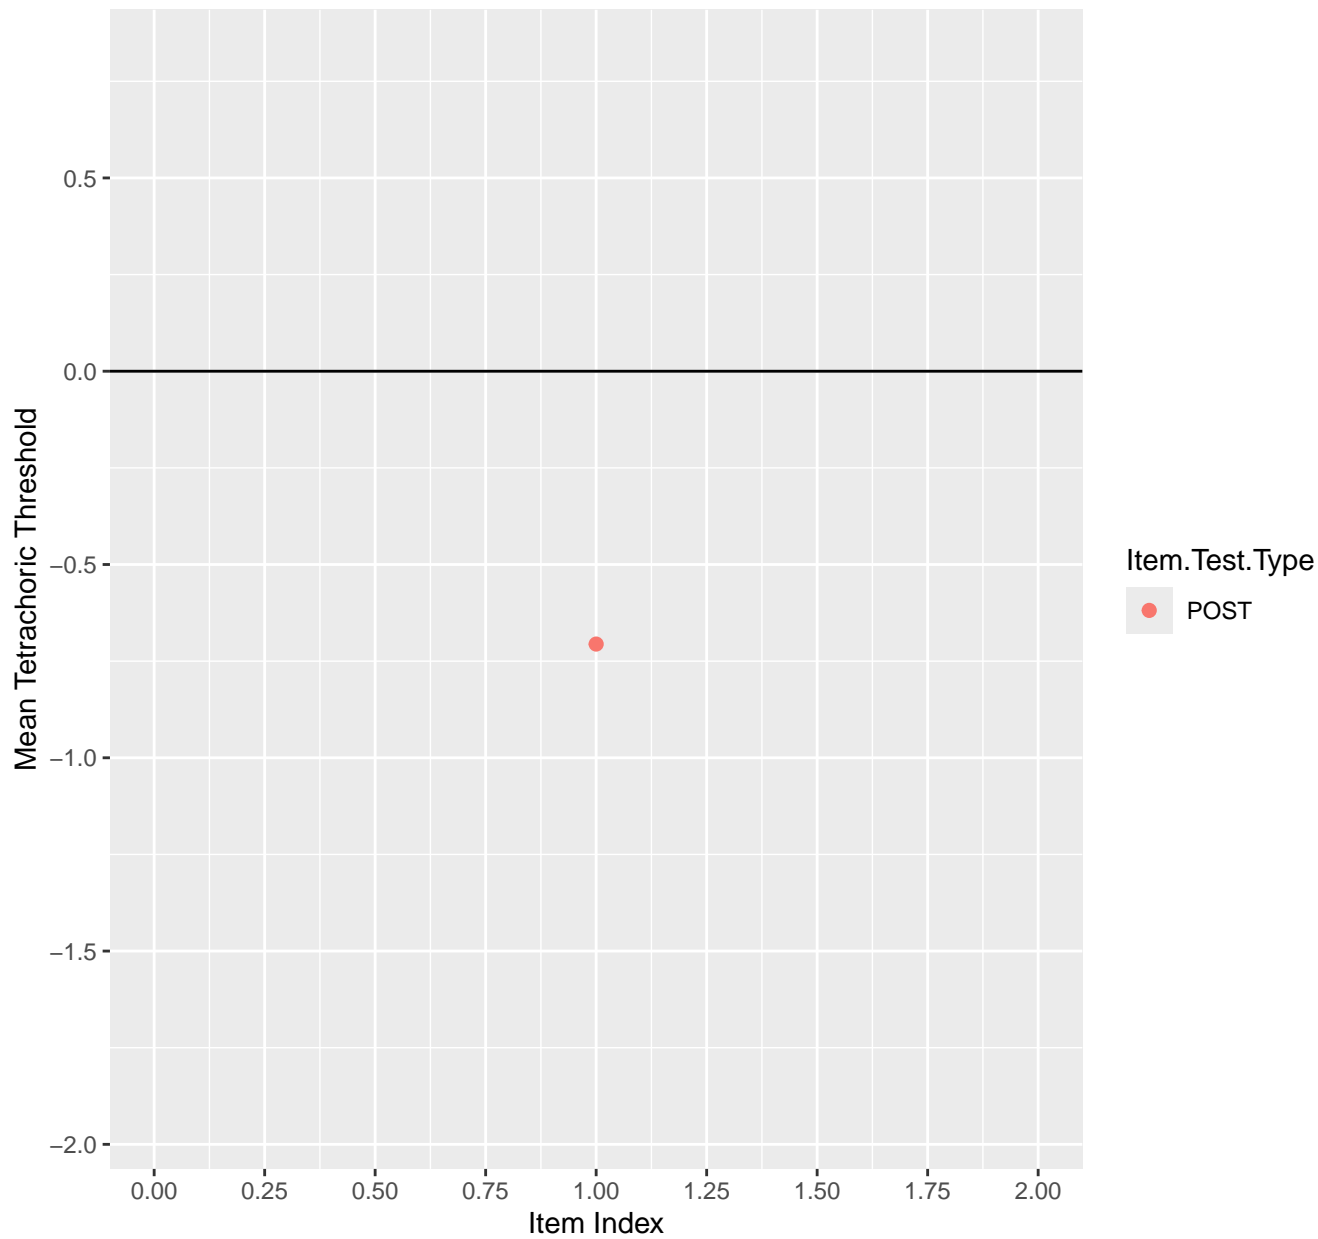

Mean Tetrachoric Threshold For KD1.38.V6EC