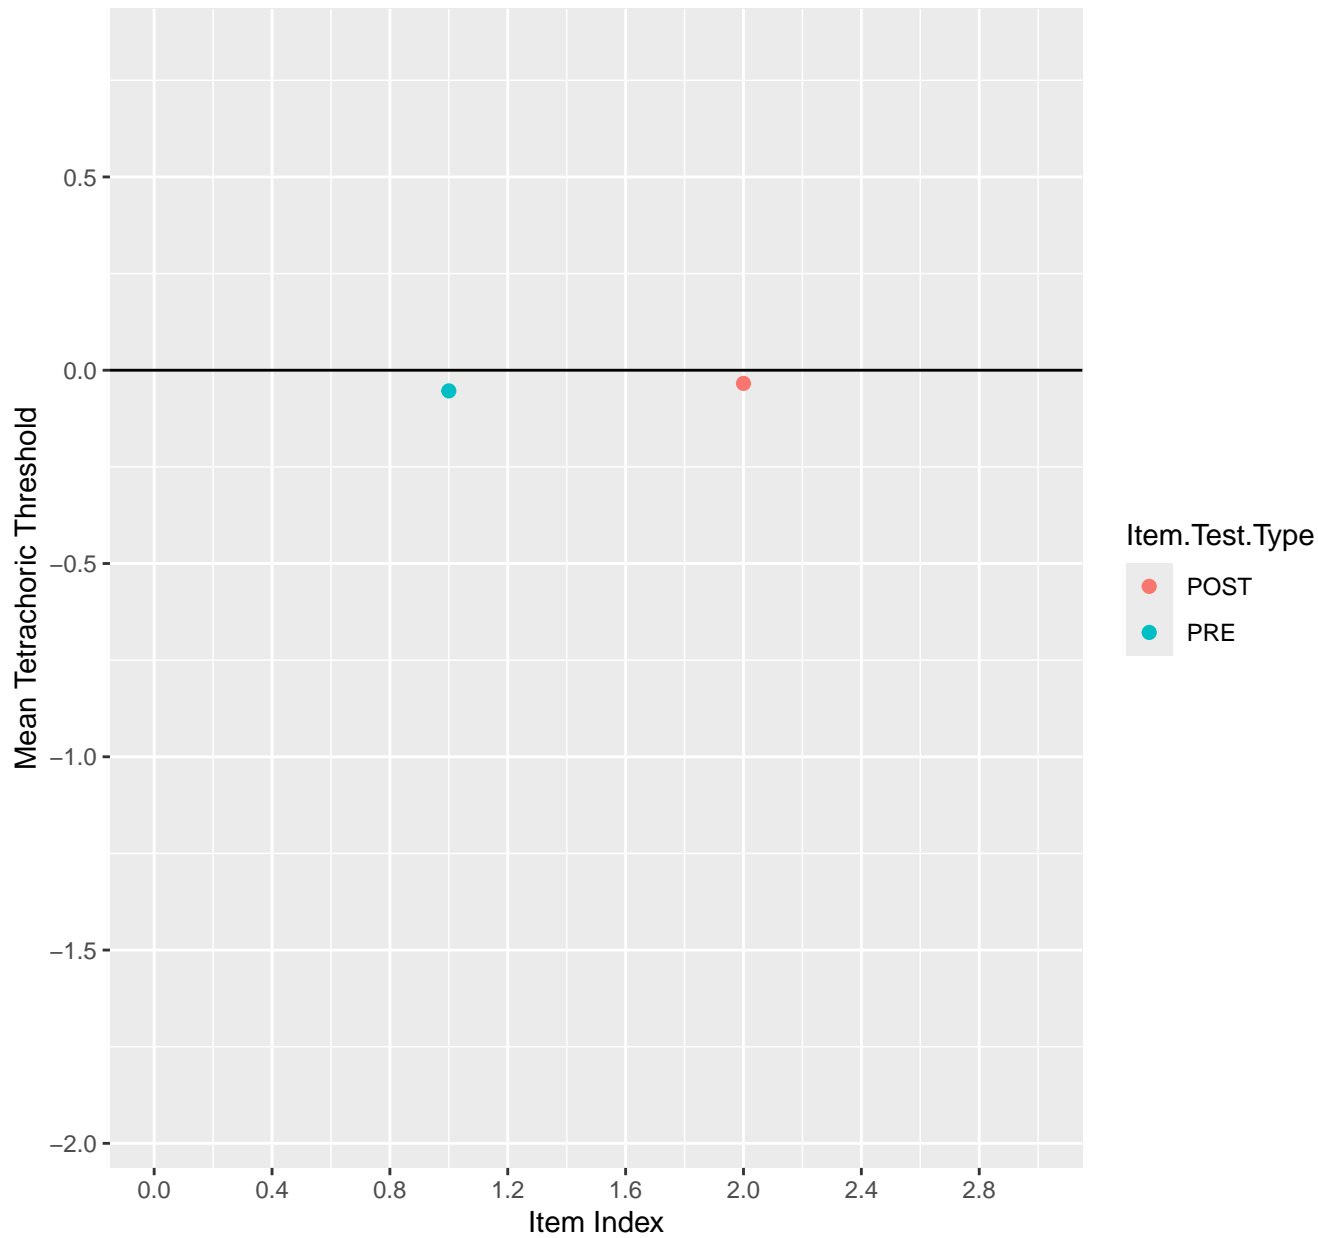

Mean Tetrachoric Threshold For KD1.21.V1

Mean Tetrachoric Threshold For KD1.21.V2

Mean Tetrachoric Threshold For KD1.22.V1

Mean Tetrachoric Threshold For KD1.22.V2EC

Mean Tetrachoric Threshold For KD1.23.V2