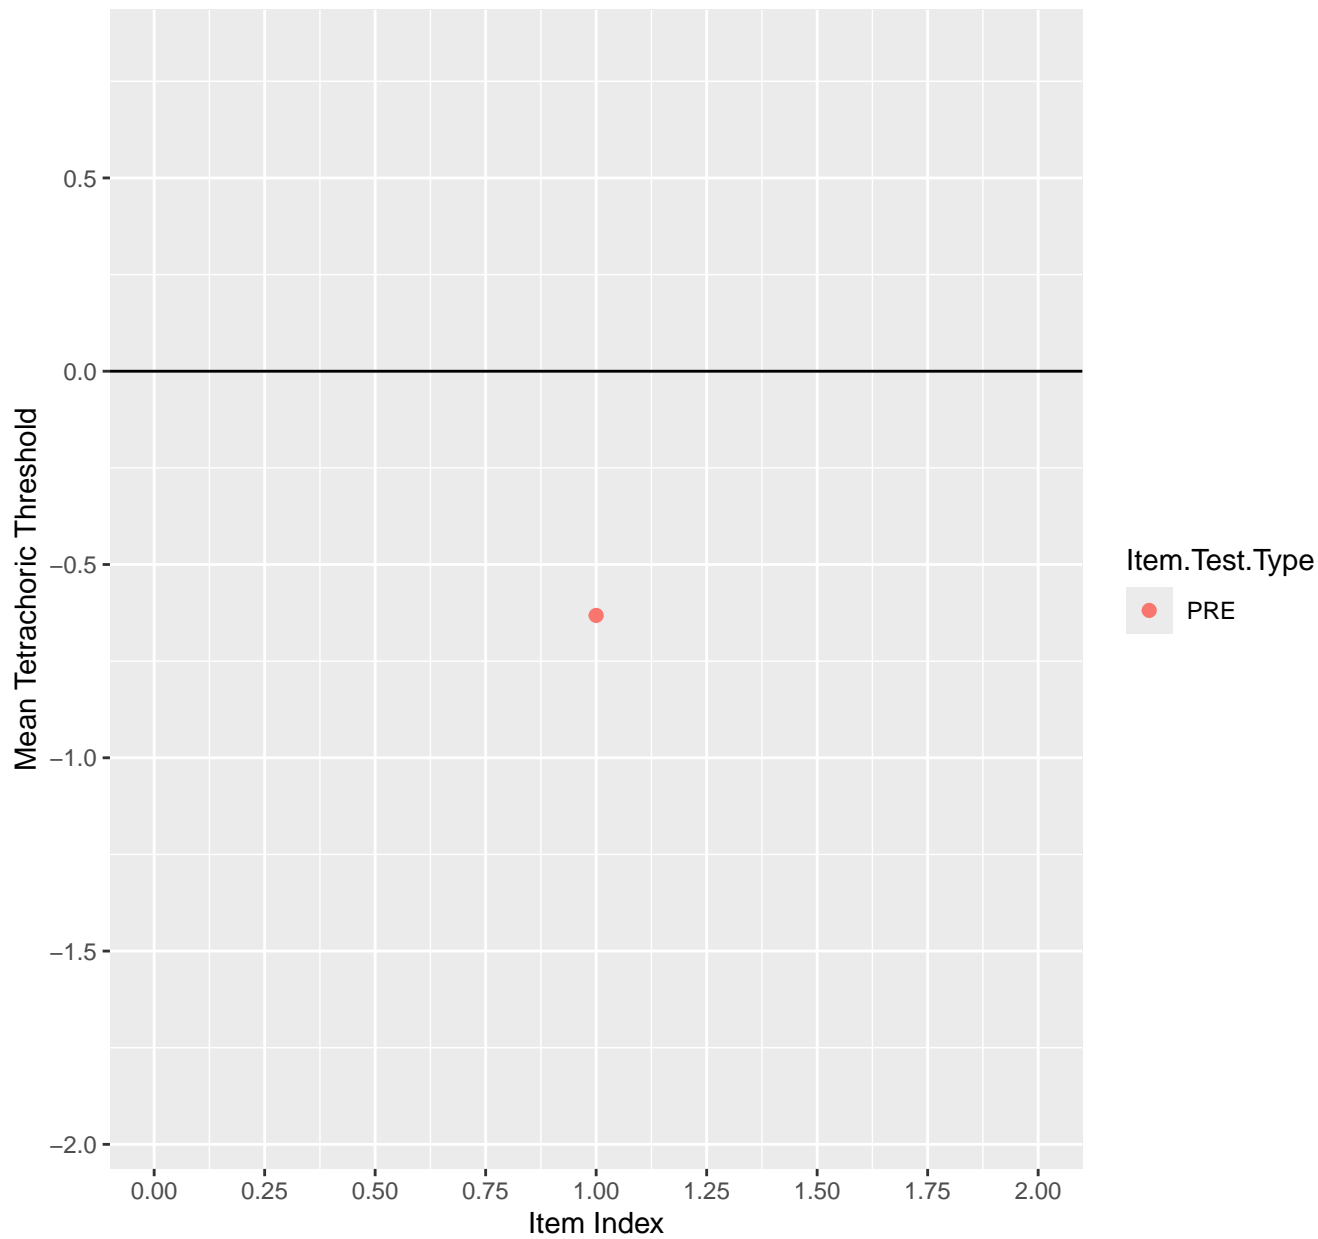

Mean Tetrachoric Threshold For KD1.1.V1

Mean Tetrachoric Threshold For KD1.1.V3

Mean Tetrachoric Threshold For KD1.2.V1

Mean Tetrachoric Threshold For KD1.3.V1

Mean Tetrachoric Threshold For KD1.3.V2

Mean Tetrachoric Threshold For KD1.4.V1

Mean Tetrachoric Threshold For KD1.5.V1

Mean Tetrachoric Threshold For KD1.5.V3

Mean Tetrachoric Threshold For KD1.6.V1

Mean Tetrachoric Threshold For KD1.6.V3

Mean Tetrachoric Threshold For KD1.6.V4EC

Mean Tetrachoric Threshold For KD1.7.V1

Mean Tetrachoric Threshold For KD1.8.V1

Mean Tetrachoric Threshold For KD1.8.V3

Mean Tetrachoric Threshold For KD1.9.V1

Mean Tetrachoric Threshold For KD1.10.V1

Mean Tetrachoric Threshold For KD1.10.V3

Mean Tetrachoric Threshold For KD1.10.V6EC

Mean Tetrachoric Threshold For KD1.11.V1

Mean Tetrachoric Threshold For KD1.11.V6EC

Mean Tetrachoric Threshold For KD1.12.V1

Mean Tetrachoric Threshold For KD1.13.V1

Mean Tetrachoric Threshold For KD1.13.V3