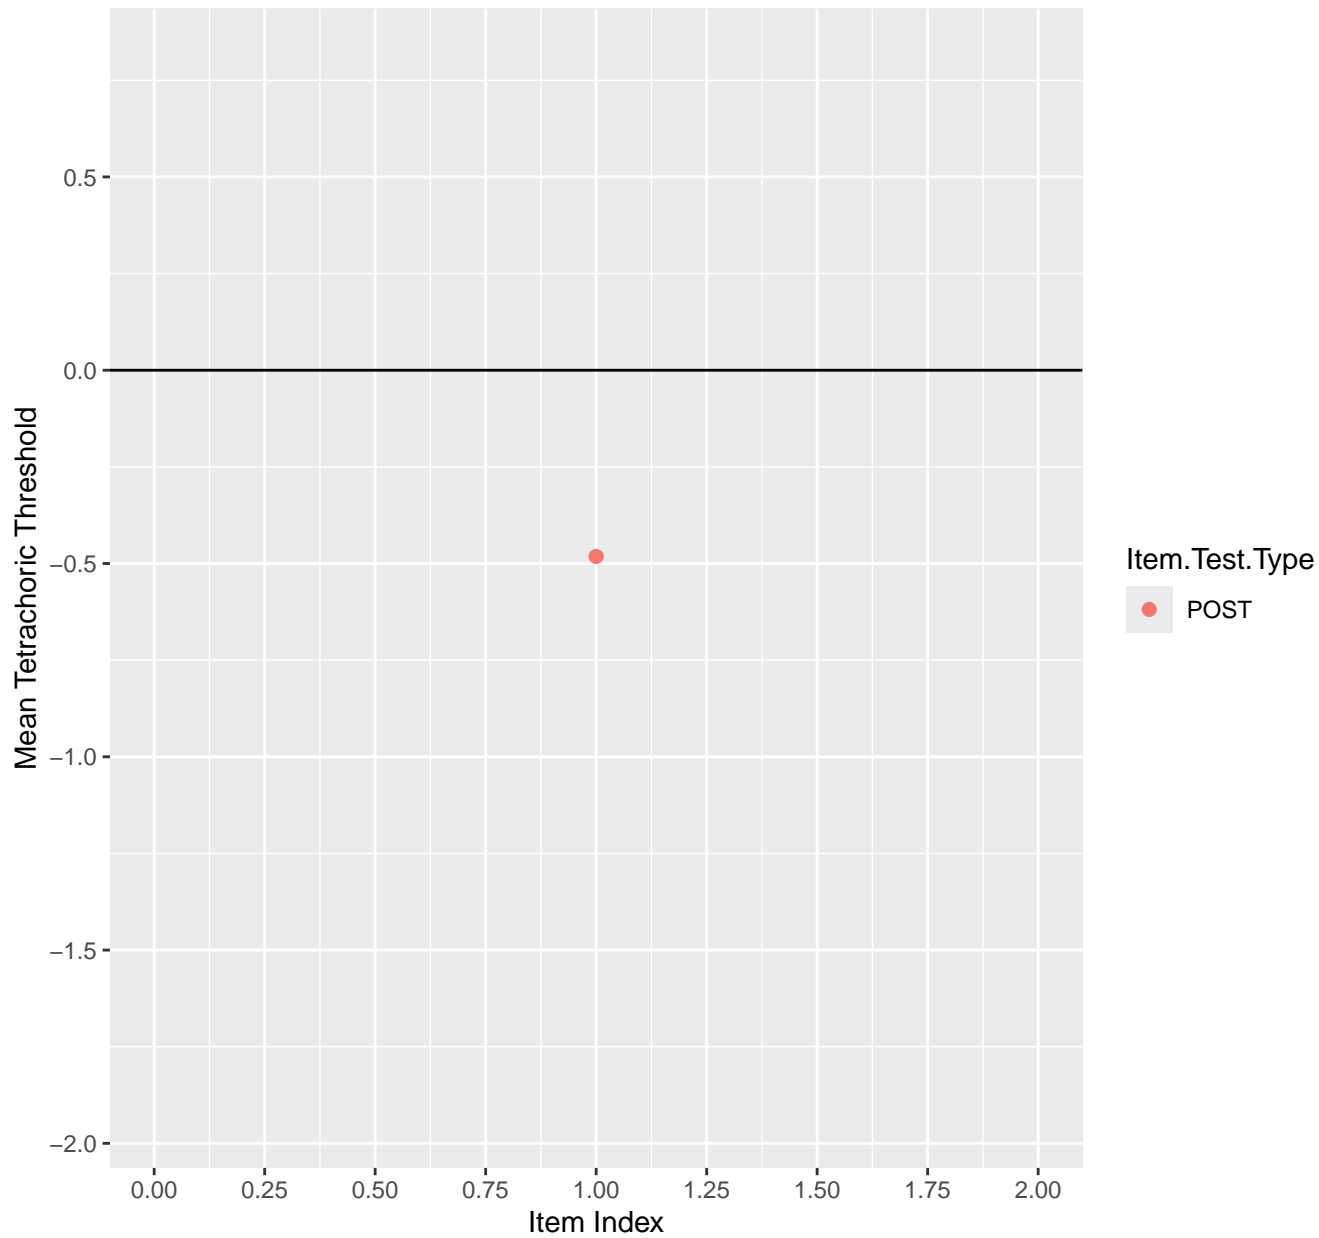

Mean Tetrachoric Threshold For KD1.36.V1