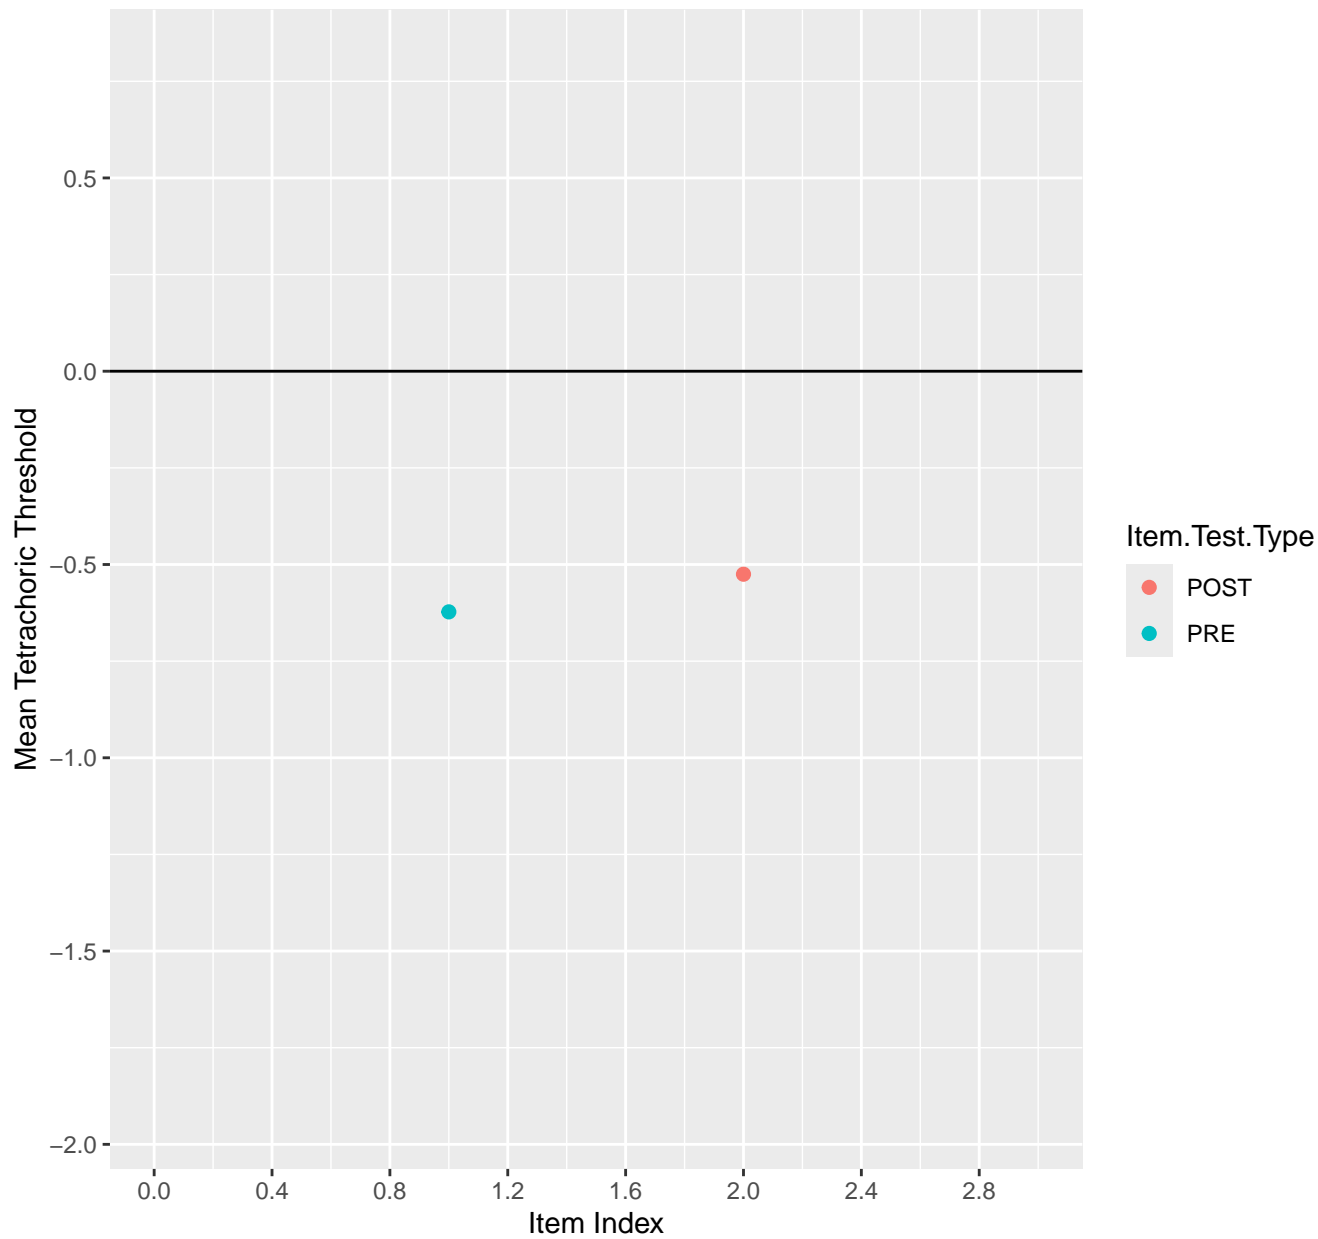

Mean Tetrachoric Threshold For KD1.1.V1

Mean Tetrachoric Threshold For KD1.1.V3

Mean Tetrachoric Threshold For KD1.2.V1

Mean Tetrachoric Threshold For KD1.3.V1

Mean Tetrachoric Threshold For KD1.3.V2

Mean Tetrachoric Threshold For KD1.4.V1

Mean Tetrachoric Threshold For KD1.5.V1

Mean Tetrachoric Threshold For KD1.5.V3

Mean Tetrachoric Threshold For KD1.6.V1

Mean Tetrachoric Threshold For KD1.6.V3

Mean Tetrachoric Threshold For KD1.6.V4EC

Mean Tetrachoric Threshold For KD1.7.V1

Mean Tetrachoric Threshold For KD1.8.V1

Mean Tetrachoric Threshold For KD1.8.V3

Mean Tetrachoric Threshold For KD1.9.V1

Mean Tetrachoric Threshold For KD1.10.V1

Mean Tetrachoric Threshold For KD1.10.V3

Mean Tetrachoric Threshold For KD1.10.V6EC