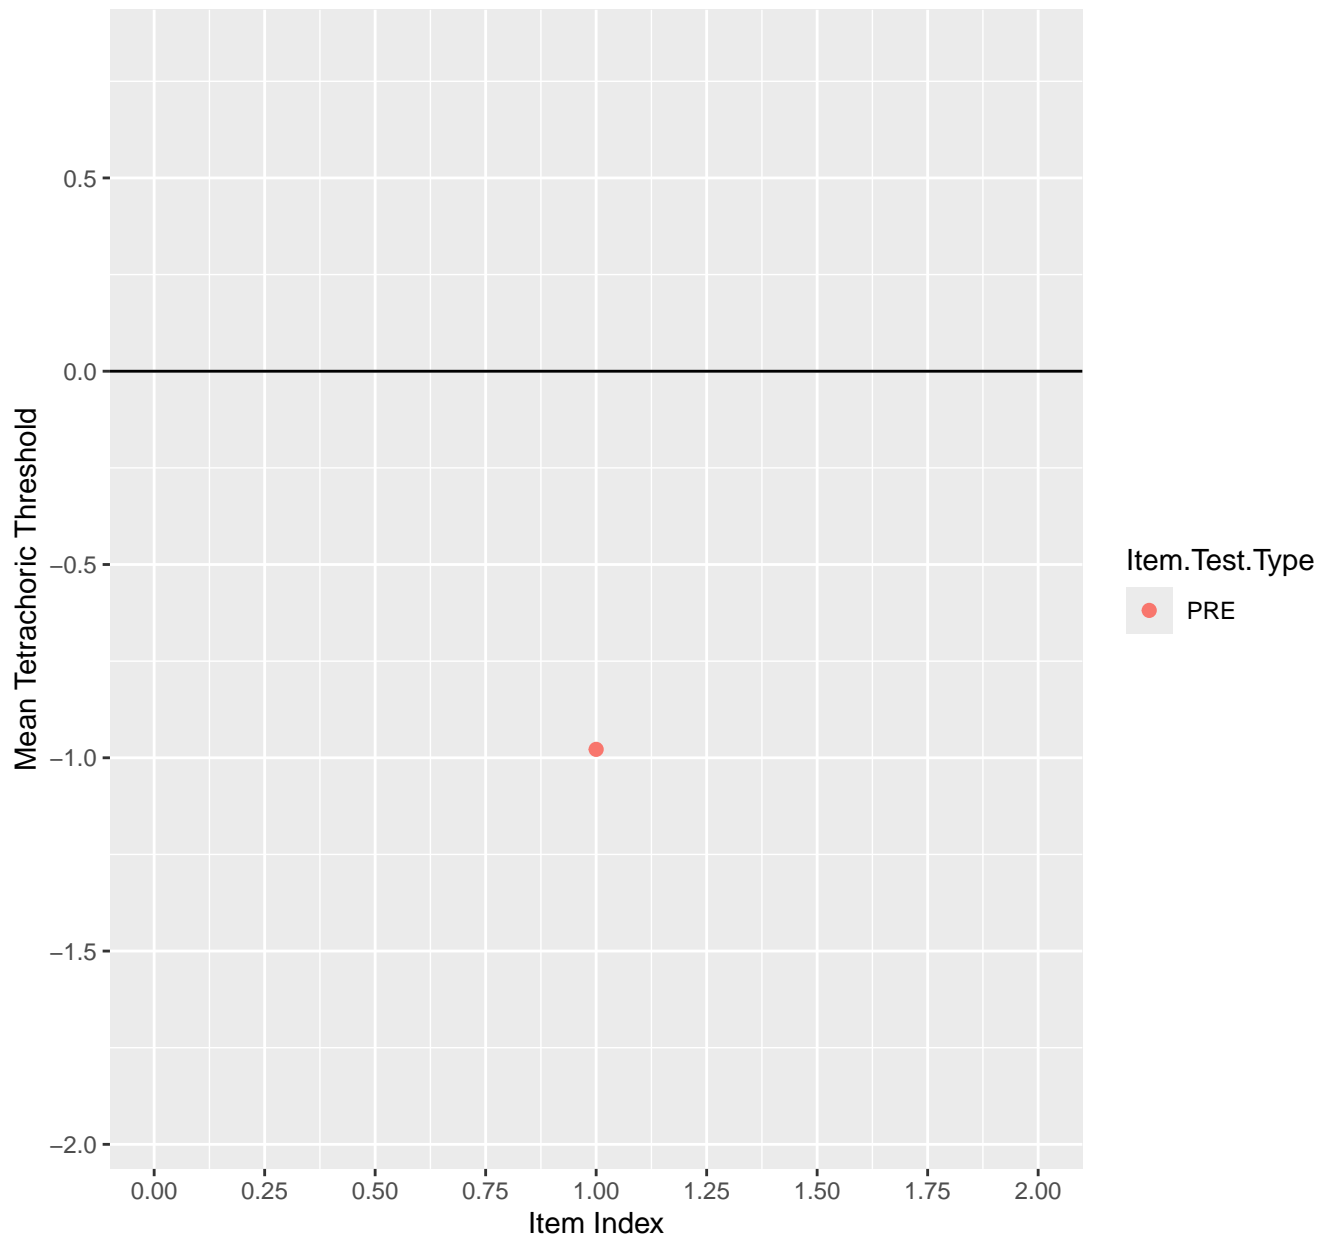

Mean Tetrachoric Threshold For KD1.1.V1

Mean Tetrachoric Threshold For KD1.1.V3

Mean Tetrachoric Threshold For KD1.2.V1

Mean Tetrachoric Threshold For KD1.3.V1

Mean Tetrachoric Threshold For KD1.3.V2

Mean Tetrachoric Threshold For KD1.4.V1

Mean Tetrachoric Threshold For KD1.5.V1

Mean Tetrachoric Threshold For KD1.5.V3

Mean Tetrachoric Threshold For KD1.6.V1

Mean Tetrachoric Threshold For KD1.6.V3

Mean Tetrachoric Threshold For KD1.6.V4EC

Mean Tetrachoric Threshold For KD1.7.V1

Mean Tetrachoric Threshold For KD1.8.V1

Mean Tetrachoric Threshold For KD1.8.V3

Mean Tetrachoric Threshold For KD1.9.V1

Mean Tetrachoric Threshold For KD1.10.V1

Mean Tetrachoric Threshold For KD1.10.V3

Mean Tetrachoric Threshold For KD1.10.V6EC

Mean Tetrachoric Threshold For KD1.11.V1

Mean Tetrachoric Threshold For KD1.11.V6EC

Mean Tetrachoric Threshold For KD1.12.V1

Mean Tetrachoric Threshold For KD1.13.V1

Mean Tetrachoric Threshold For KD1.13.V3