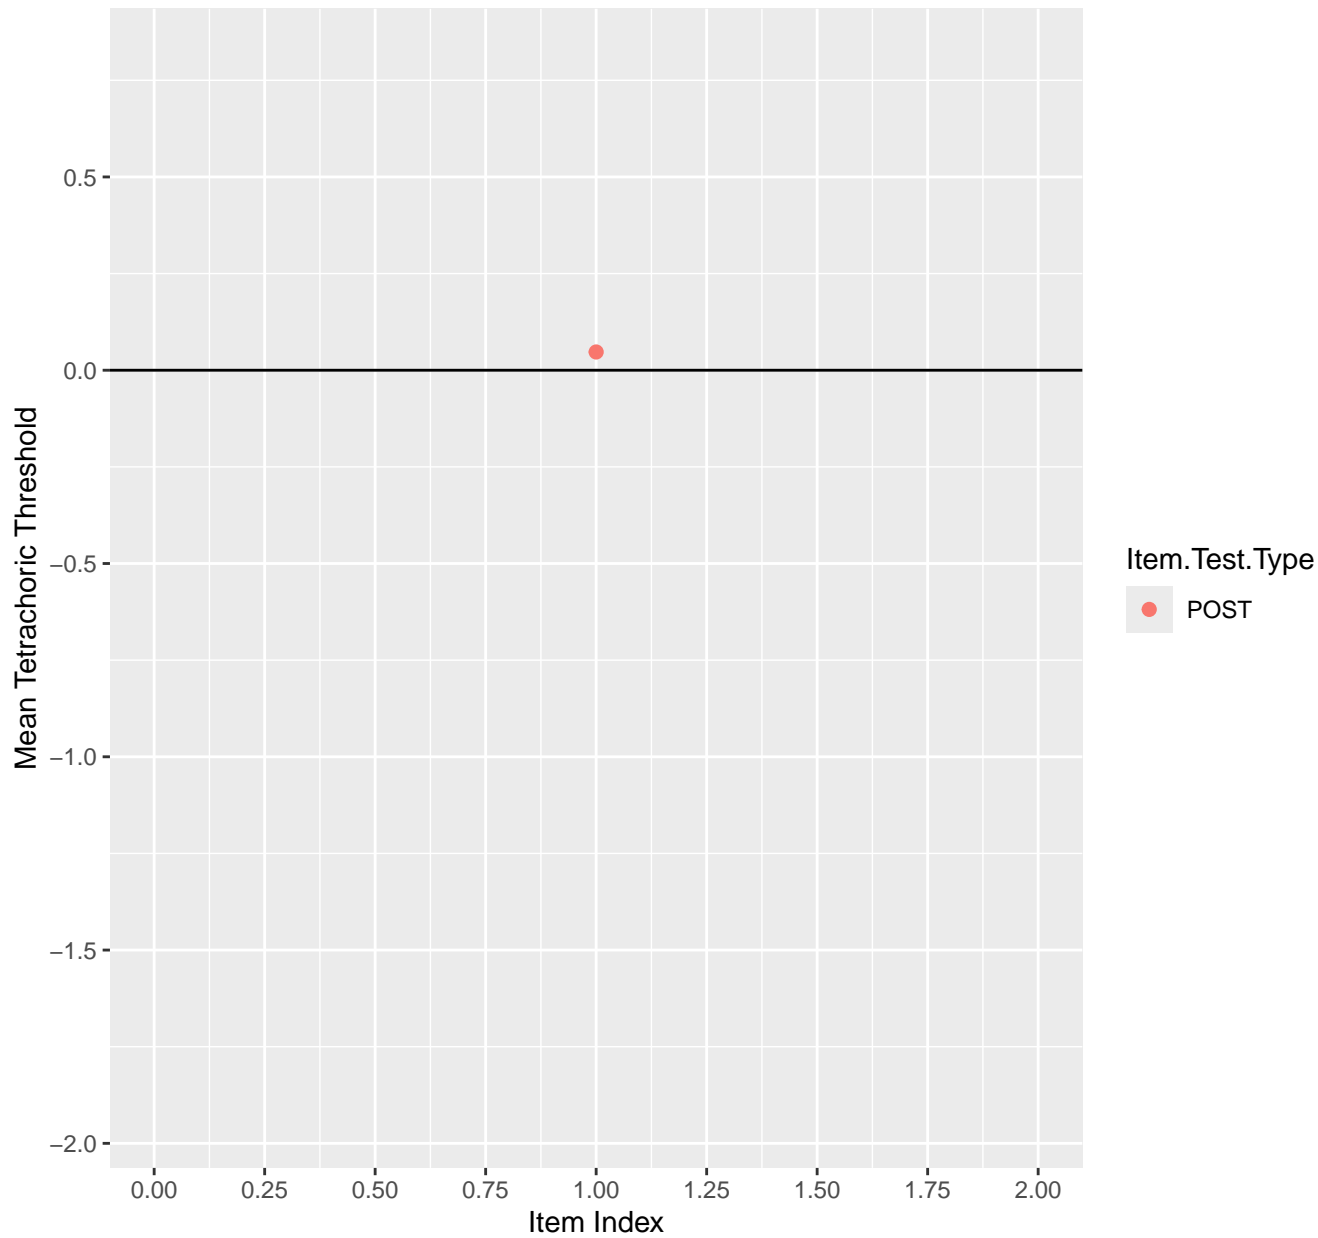

Mean Tetrachoric Threshold For KD1.1.V1

Mean Tetrachoric Threshold For KD1.1.V3

Mean Tetrachoric Threshold For KD1.2.V1

Mean Tetrachoric Threshold For KD1.3.V1

Mean Tetrachoric Threshold For KD1.3.V2

Mean Tetrachoric Threshold For KD1.4.V1

Mean Tetrachoric Threshold For KD1.38.V3AH

Mean Tetrachoric Threshold For KD1.38.V6EC

Mean Tetrachoric Threshold For KD1.39.V3AH

Mean Tetrachoric Threshold For KD1.40.V3AH

Mean Tetrachoric Threshold For KD1.41.V1