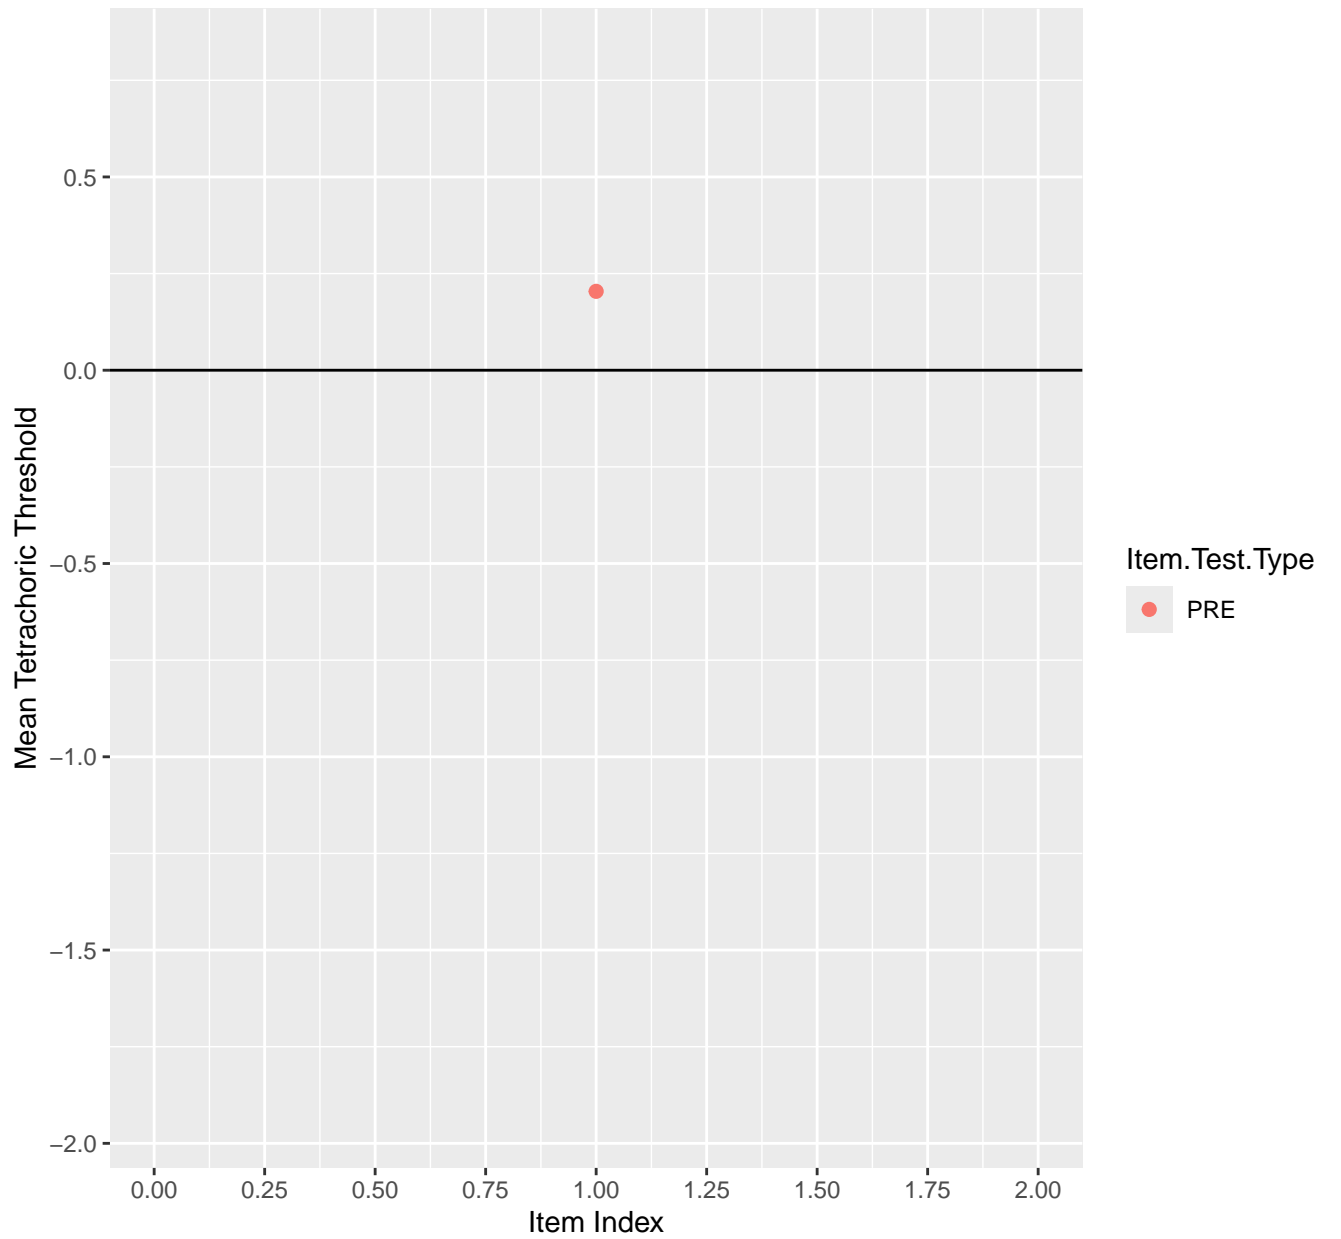

Mean Tetrachoric Threshold For KD1.1.V1

Mean Tetrachoric Threshold For KD1.1.V3

Mean Tetrachoric Threshold For KD1.2.V1

Mean Tetrachoric Threshold For KD1.3.V1

Mean Tetrachoric Threshold For KD1.3.V2

Mean Tetrachoric Threshold For KD1.4.V1

Mean Tetrachoric Threshold For KD1.5.V1

Mean Tetrachoric Threshold For KD1.5.V3

Mean Tetrachoric Threshold For KD1.6.V1

Mean Tetrachoric Threshold For KD1.6.V3

Mean Tetrachoric Threshold For KD1.6.V4EC

Mean Tetrachoric Threshold For KD1.7.V1

Mean Tetrachoric Threshold For KD1.8.V1

Mean Tetrachoric Threshold For KD1.8.V3

Mean Tetrachoric Threshold For KD1.9.V1

Mean Tetrachoric Threshold For KD1.10.V1

Mean Tetrachoric Threshold For KD1.10.V3

Mean Tetrachoric Threshold For KD1.10.V6EC