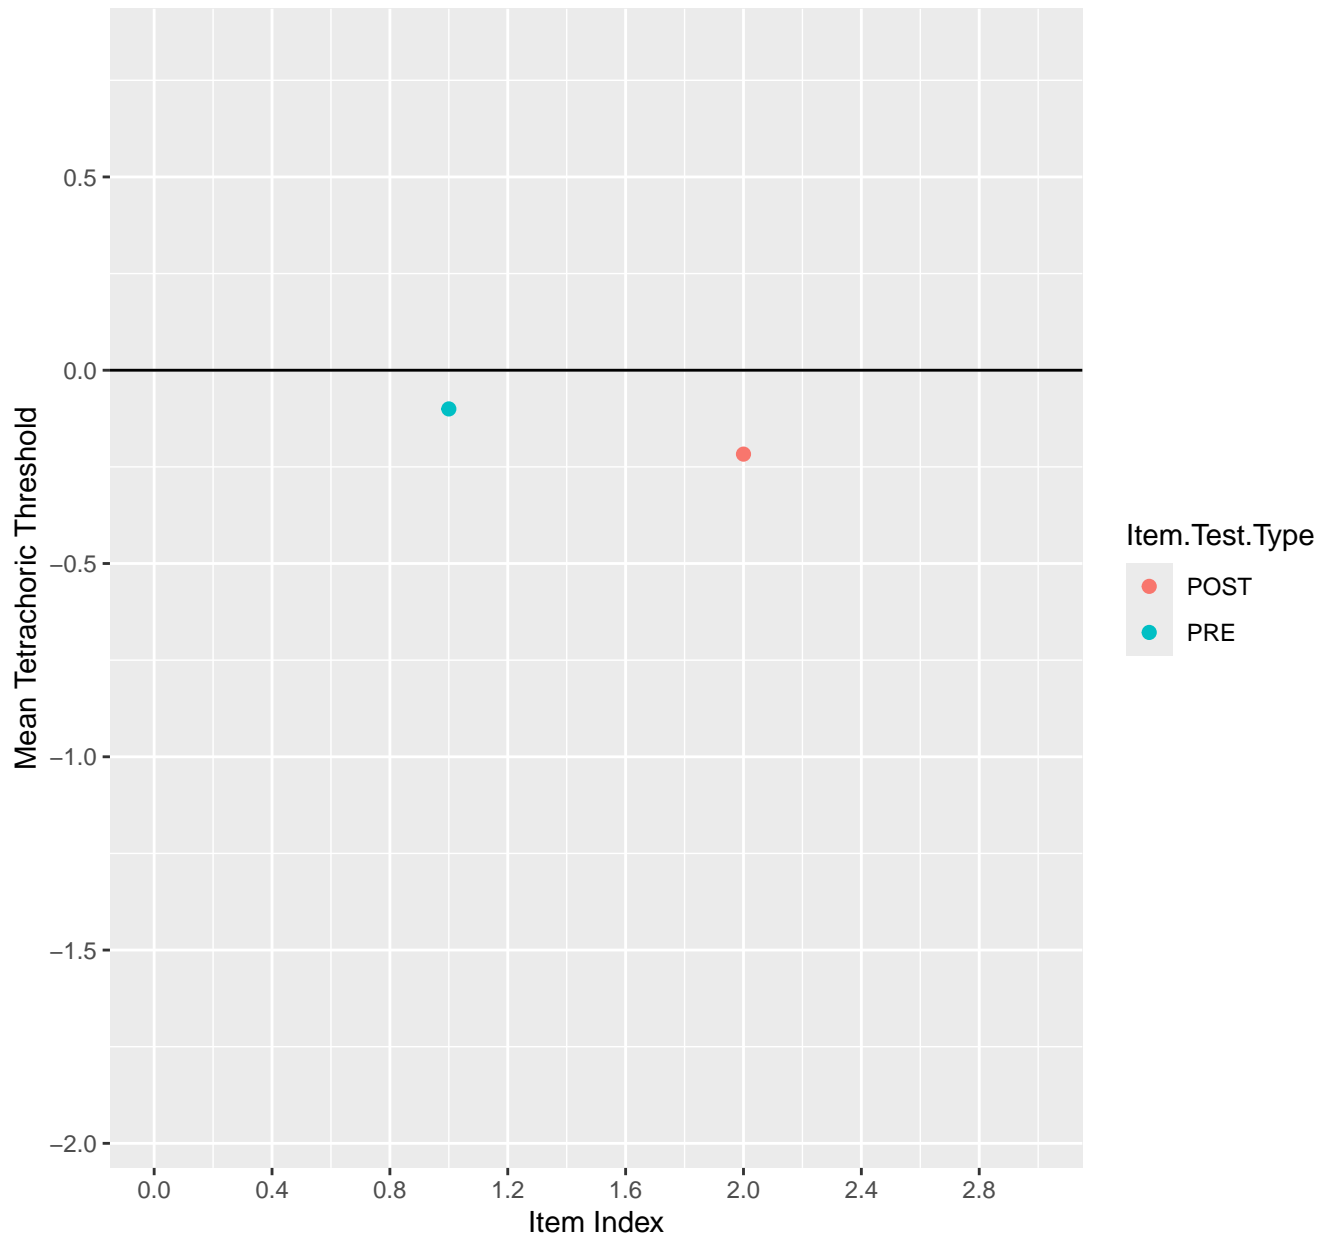

Mean Tetrachoric Threshold For KD1.24.V1