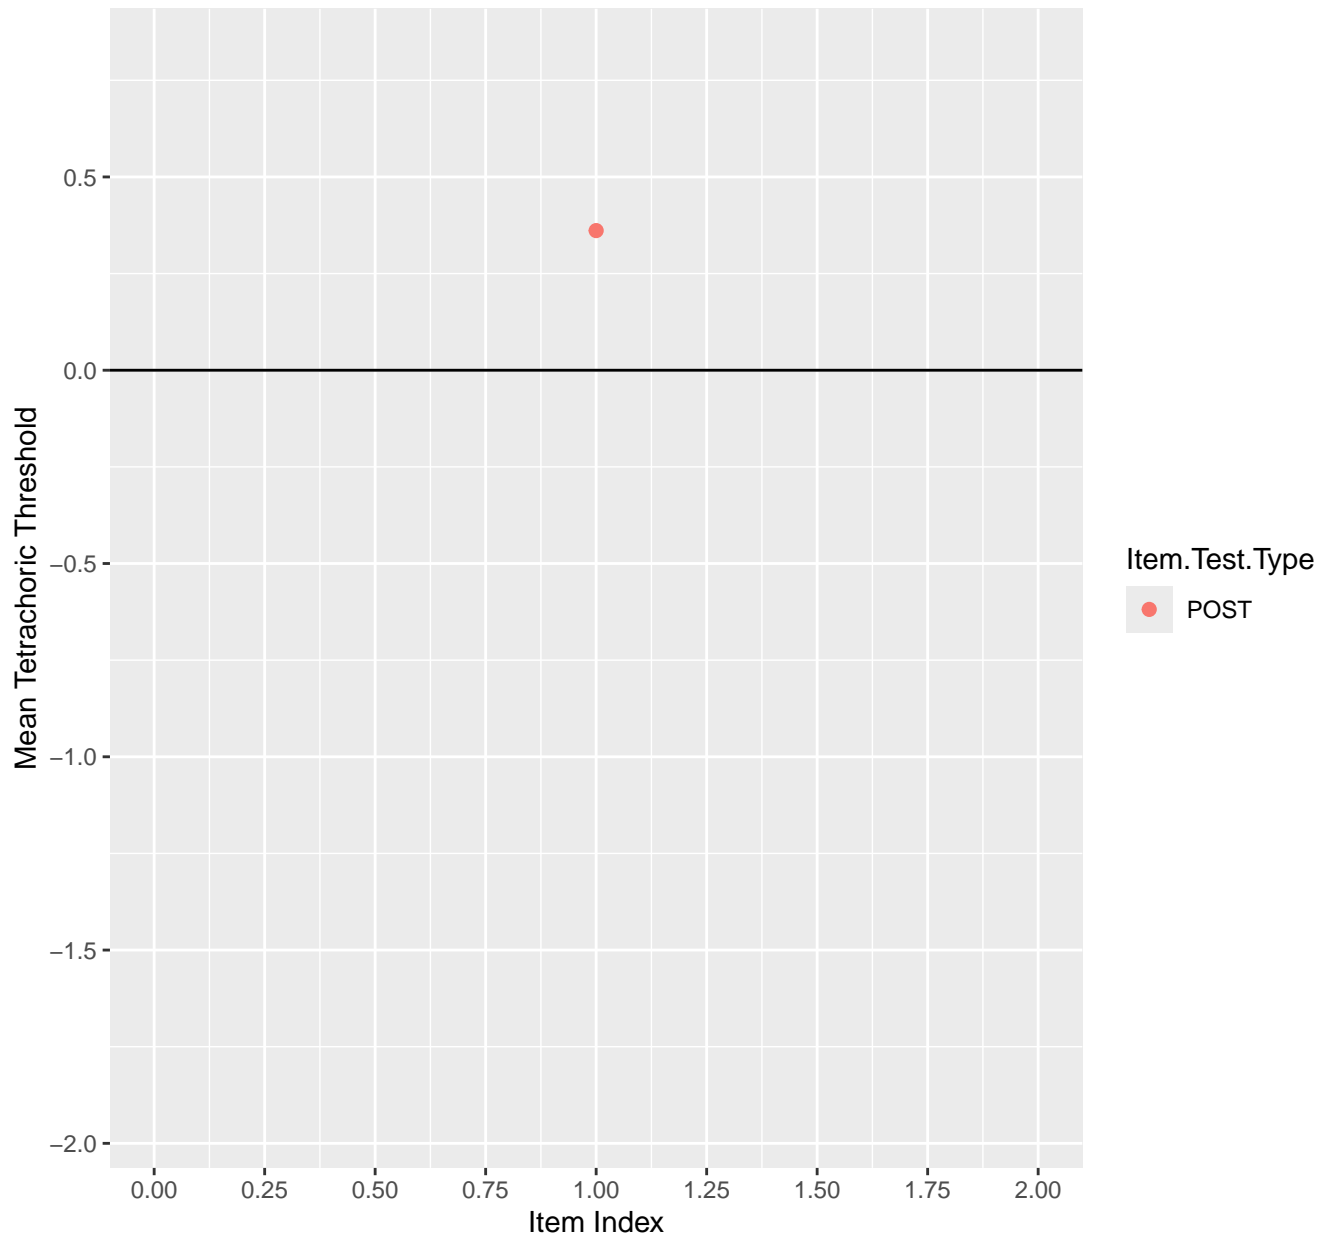

Mean Tetrachoric Threshold For KD1.42.V6EC

Mean Tetrachoric Threshold For KD1.43.V1

Mean Tetrachoric Threshold For KD1.43.V6EC

Mean Tetrachoric Threshold For KD1.44.V1

Mean Tetrachoric Threshold For KD1.44.V6EC