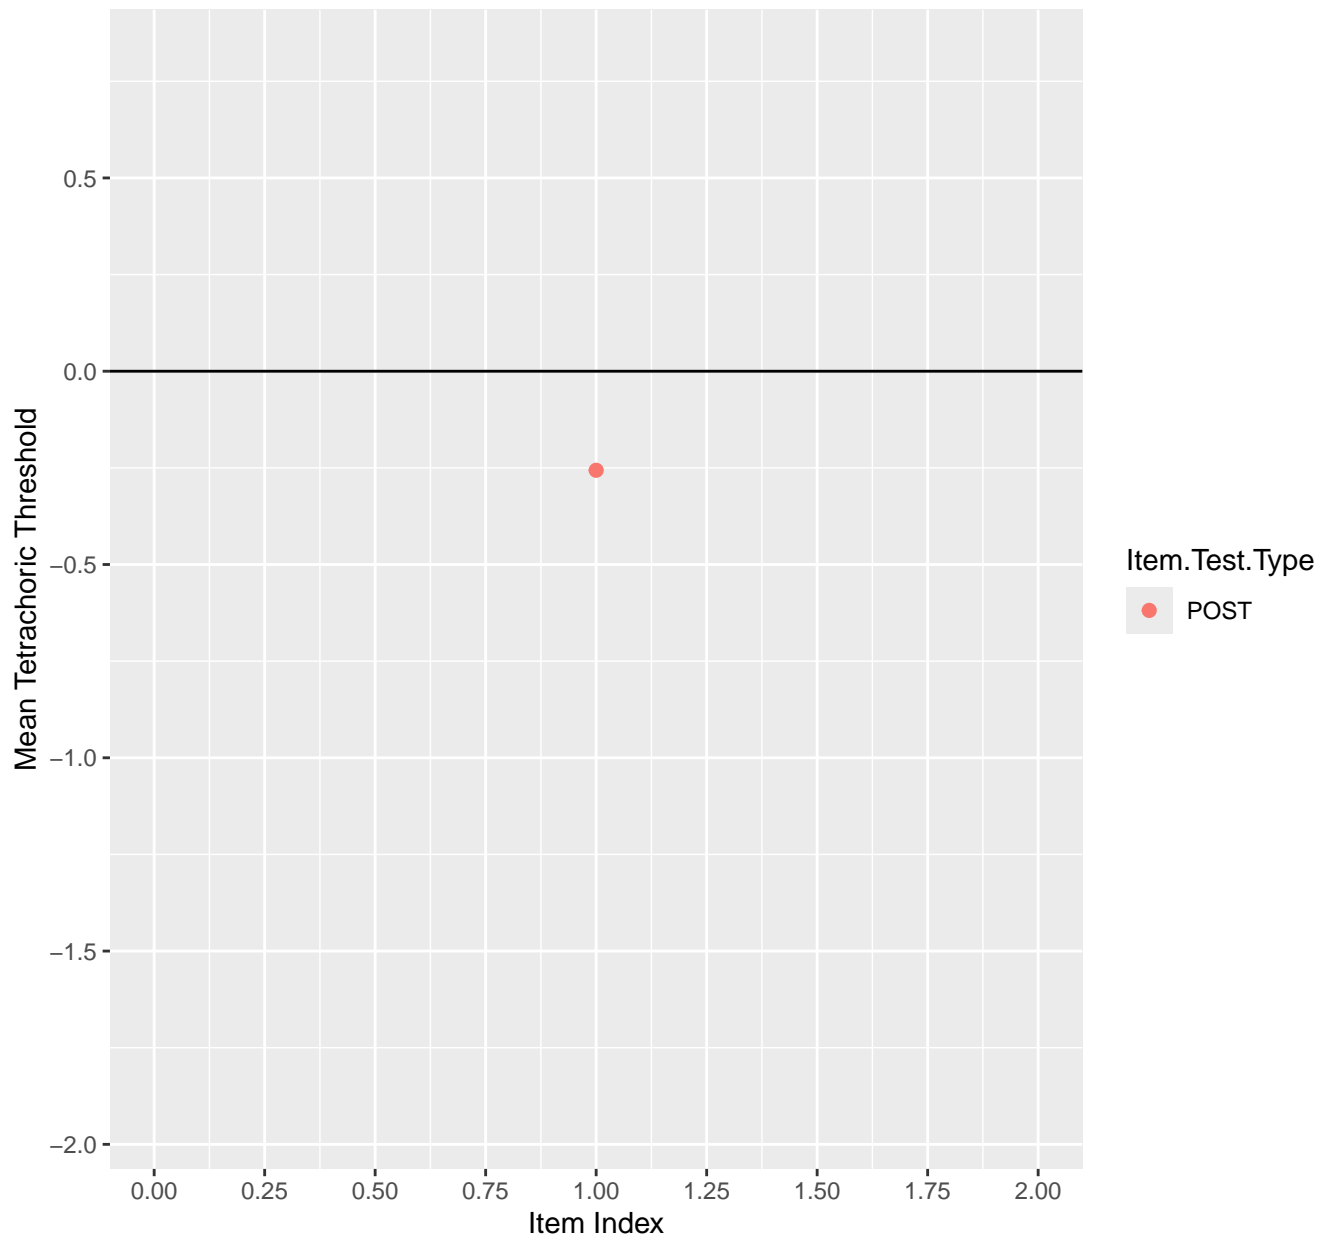

Mean Tetrachoric Threshold For KD1.47.V1