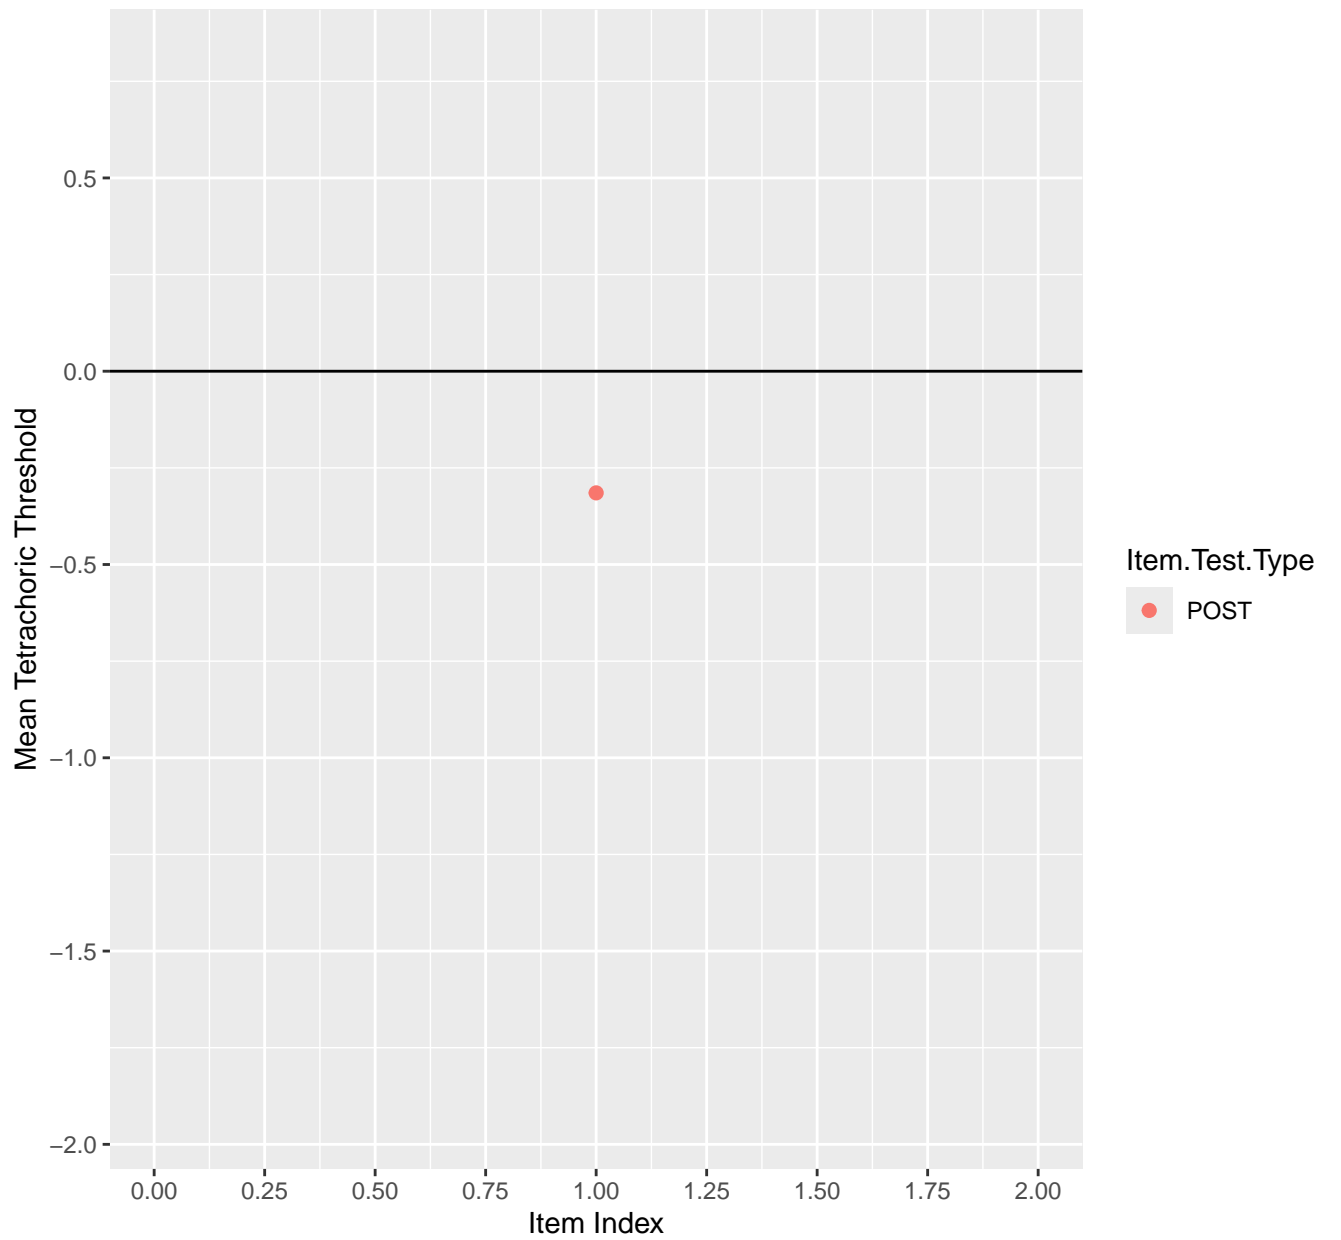

Mean Tetrachoric Threshold For KD1.42.V6EC

Mean Tetrachoric Threshold For KD1.43.V1

Mean Tetrachoric Threshold For KD1.43.V6EC

Mean Tetrachoric Threshold For KD1.44.V1

Mean Tetrachoric Threshold For KD1.44.V6EC