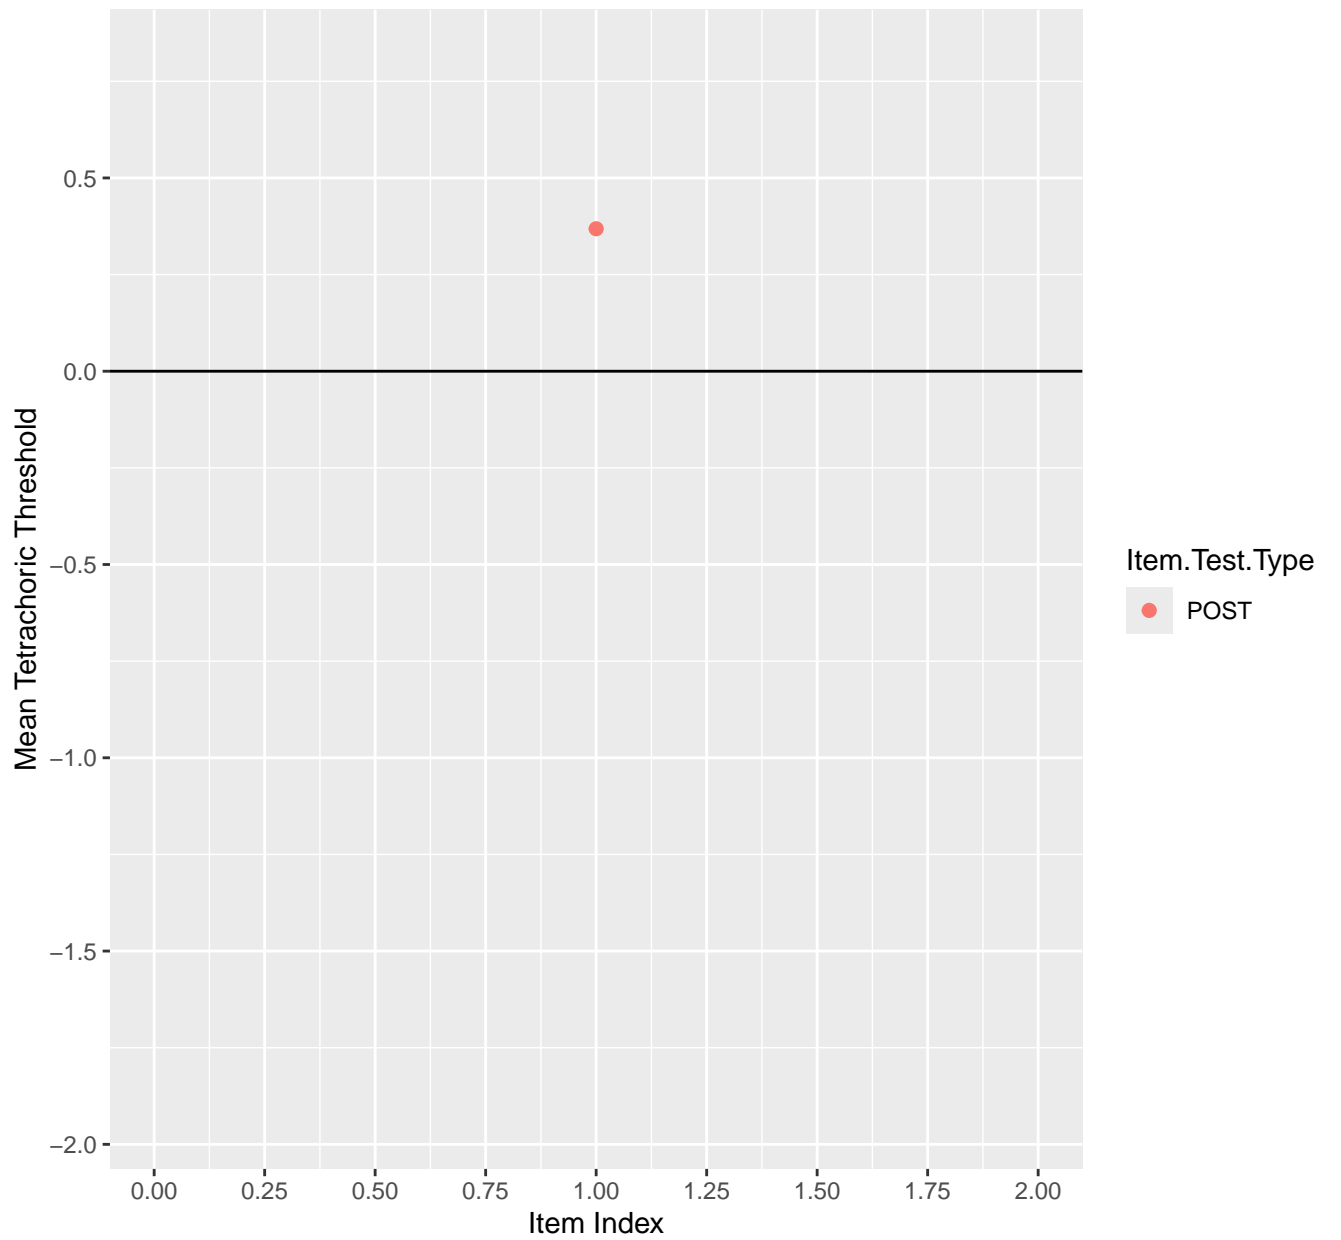

Mean Tetrachoric Threshold For KD1.21.V2