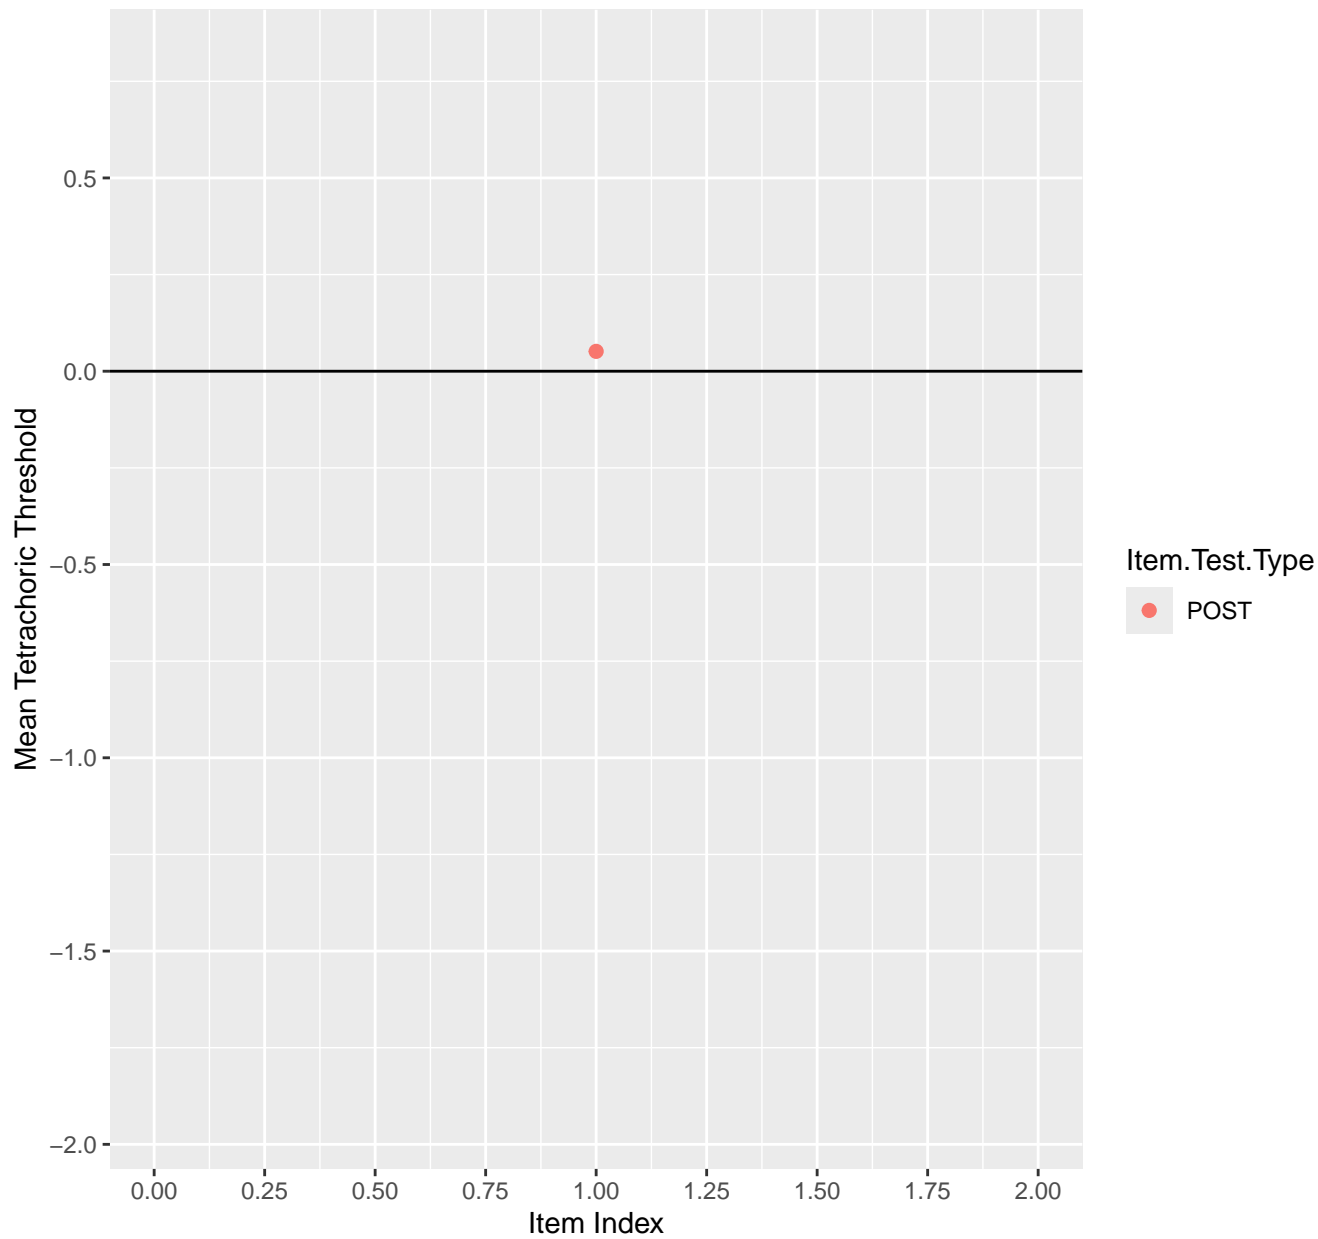

Mean Tetrachoric Threshold For KD1.1.V1

Mean Tetrachoric Threshold For KD1.1.V3

Mean Tetrachoric Threshold For KD1.2.V1

Mean Tetrachoric Threshold For KD1.3.V1

Mean Tetrachoric Threshold For KD1.3.V2

Mean Tetrachoric Threshold For KD1.4.V1

Mean Tetrachoric Threshold For KD1.18.V3

Mean Tetrachoric Threshold For KD1.19.V1

Mean Tetrachoric Threshold For KD1.19.V3

Mean Tetrachoric Threshold For KD1.20.V1

Mean Tetrachoric Threshold For KD1.20.V2EC

Mean Tetrachoric Threshold For KD1.21.V1

Mean Tetrachoric Threshold For KD1.21.V2

Mean Tetrachoric Threshold For KD1.22.V1

Mean Tetrachoric Threshold For KD1.22.V2EC

Mean Tetrachoric Threshold For KD1.23.V2