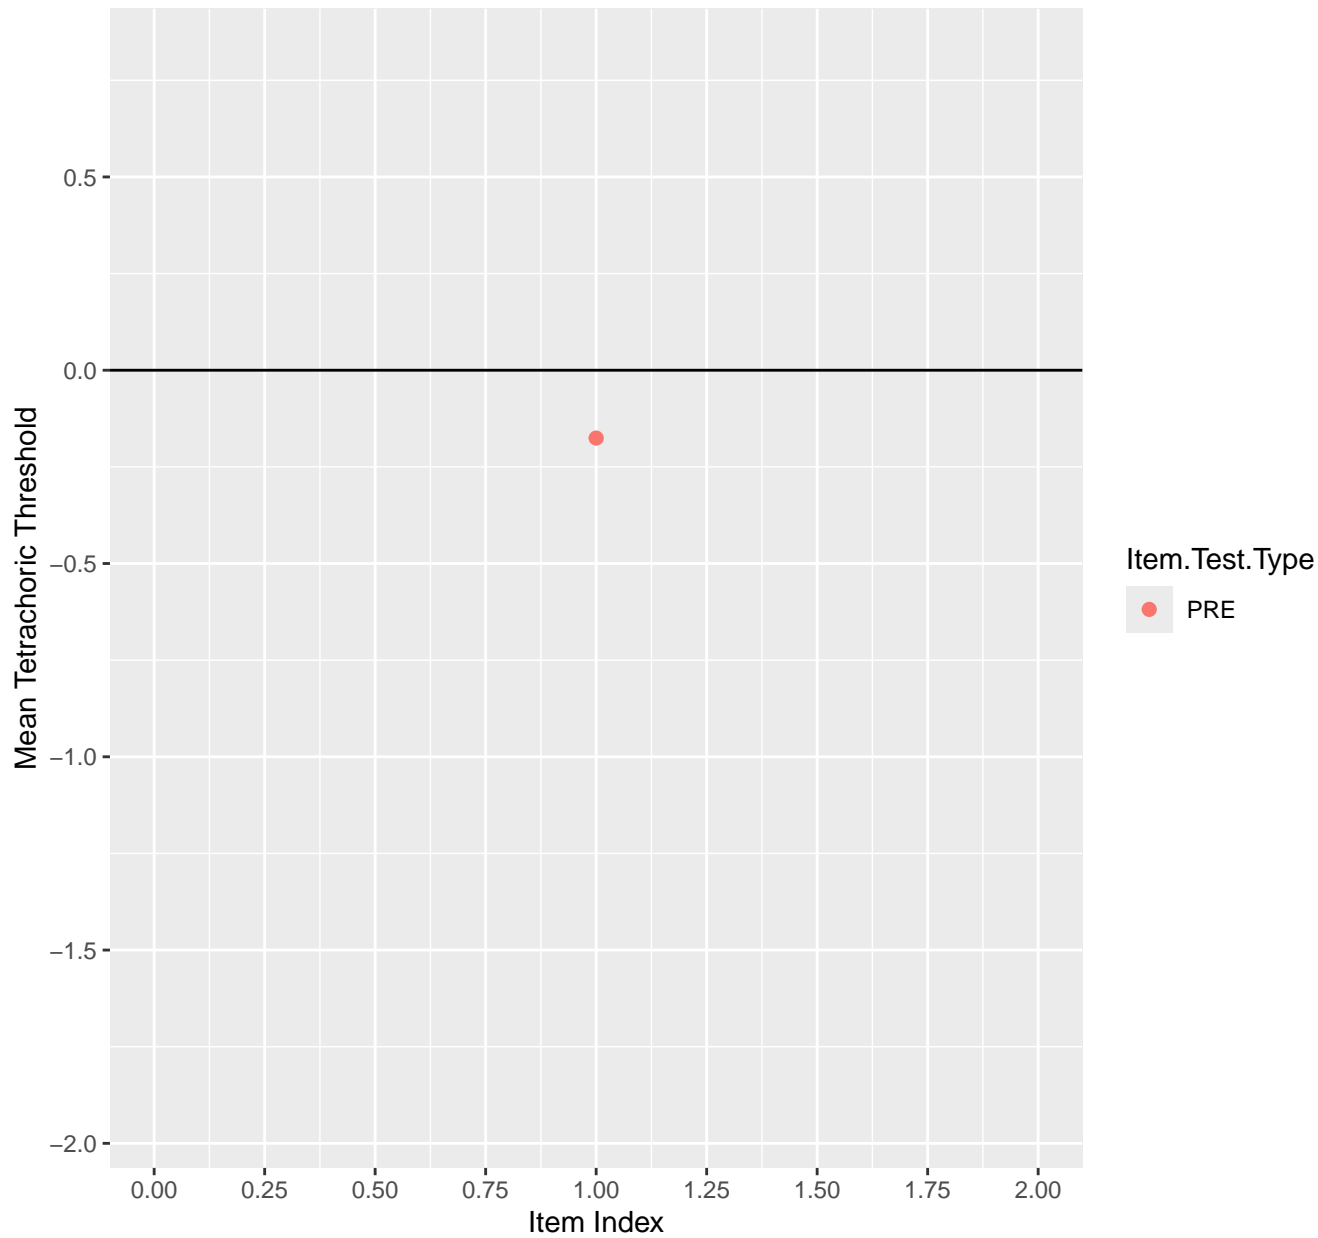

Mean Tetrachoric Threshold For KD1.1.V1

Mean Tetrachoric Threshold For KD1.1.V3

Mean Tetrachoric Threshold For KD1.2.V1

Mean Tetrachoric Threshold For KD1.3.V1

Mean Tetrachoric Threshold For KD1.3.V2

Mean Tetrachoric Threshold For KD1.4.V1

Mean Tetrachoric Threshold For KD1.5.V1

Mean Tetrachoric Threshold For KD1.5.V3

Mean Tetrachoric Threshold For KD1.6.V1

Mean Tetrachoric Threshold For KD1.6.V3

Mean Tetrachoric Threshold For KD1.6.V4EC

Mean Tetrachoric Threshold For KD1.7.V1

Mean Tetrachoric Threshold For KD1.8.V1

Mean Tetrachoric Threshold For KD1.8.V3

Mean Tetrachoric Threshold For KD1.9.V1

Mean Tetrachoric Threshold For KD1.10.V1

Mean Tetrachoric Threshold For KD1.10.V3

Mean Tetrachoric Threshold For KD1.10.V6EC

Mean Tetrachoric Threshold For KD1.11.V1

Mean Tetrachoric Threshold For KD1.11.V6EC

Mean Tetrachoric Threshold For KD1.12.V1

Mean Tetrachoric Threshold For KD1.13.V1

Mean Tetrachoric Threshold For KD1.13.V3