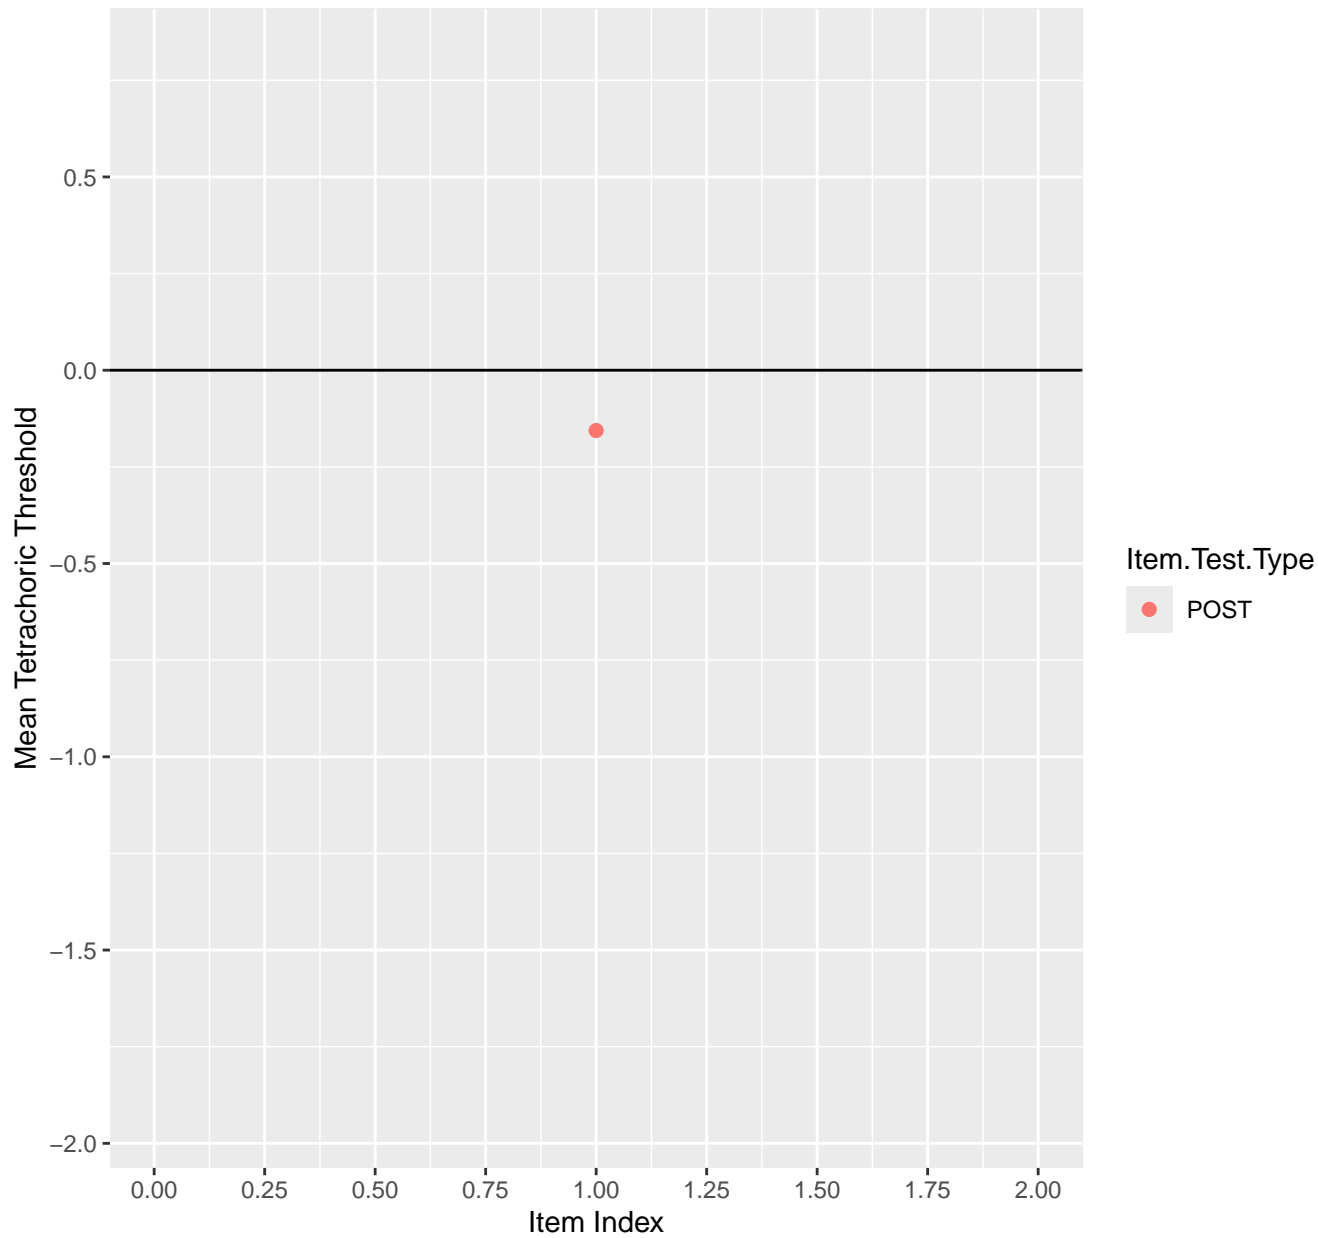

Mean Tetrachoric Threshold For KD1.1.V1

Mean Tetrachoric Threshold For KD1.1.V3

Mean Tetrachoric Threshold For KD1.2.V1

Mean Tetrachoric Threshold For KD1.3.V1

Mean Tetrachoric Threshold For KD1.3.V2

Mean Tetrachoric Threshold For KD1.4.V1

Mean Tetrachoric Threshold For KD1.46.V1

Mean Tetrachoric Threshold For KD1.47.V1

Mean Tetrachoric Threshold For KD1.48.V1

Mean Tetrachoric Threshold For KD1.49.V1

Mean Tetrachoric Threshold For KD1.50.V1