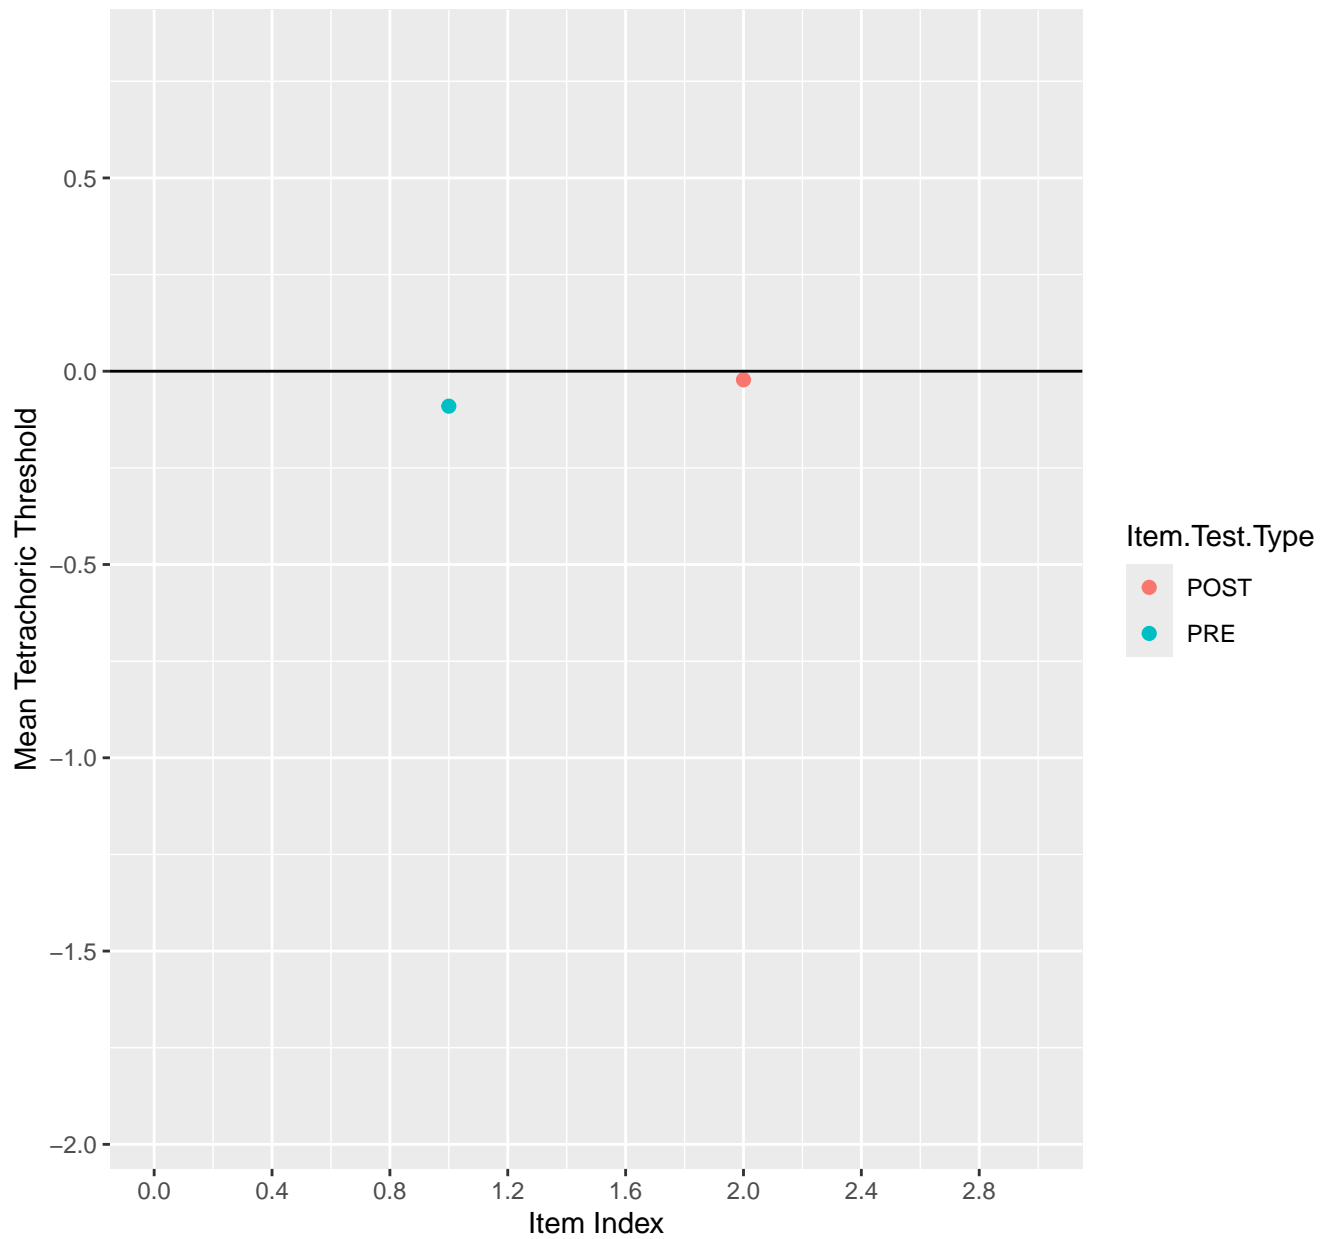

Mean Tetrachoric Threshold For KD1.1.V1

Mean Tetrachoric Threshold For KD1.1.V3

Mean Tetrachoric Threshold For KD1.2.V1

Mean Tetrachoric Threshold For KD1.3.V1

Mean Tetrachoric Threshold For KD1.3.V2

Mean Tetrachoric Threshold For KD1.4.V1

Mean Tetrachoric Threshold For KD1.5.V1

Mean Tetrachoric Threshold For KD1.5.V3

Mean Tetrachoric Threshold For KD1.6.V1

Mean Tetrachoric Threshold For KD1.6.V3

Mean Tetrachoric Threshold For KD1.6.V4EC

Mean Tetrachoric Threshold For KD1.7.V1

Mean Tetrachoric Threshold For KD1.8.V1

Mean Tetrachoric Threshold For KD1.8.V3

Mean Tetrachoric Threshold For KD1.9.V1

Mean Tetrachoric Threshold For KD1.10.V1

Mean Tetrachoric Threshold For KD1.10.V3

Mean Tetrachoric Threshold For KD1.10.V6EC