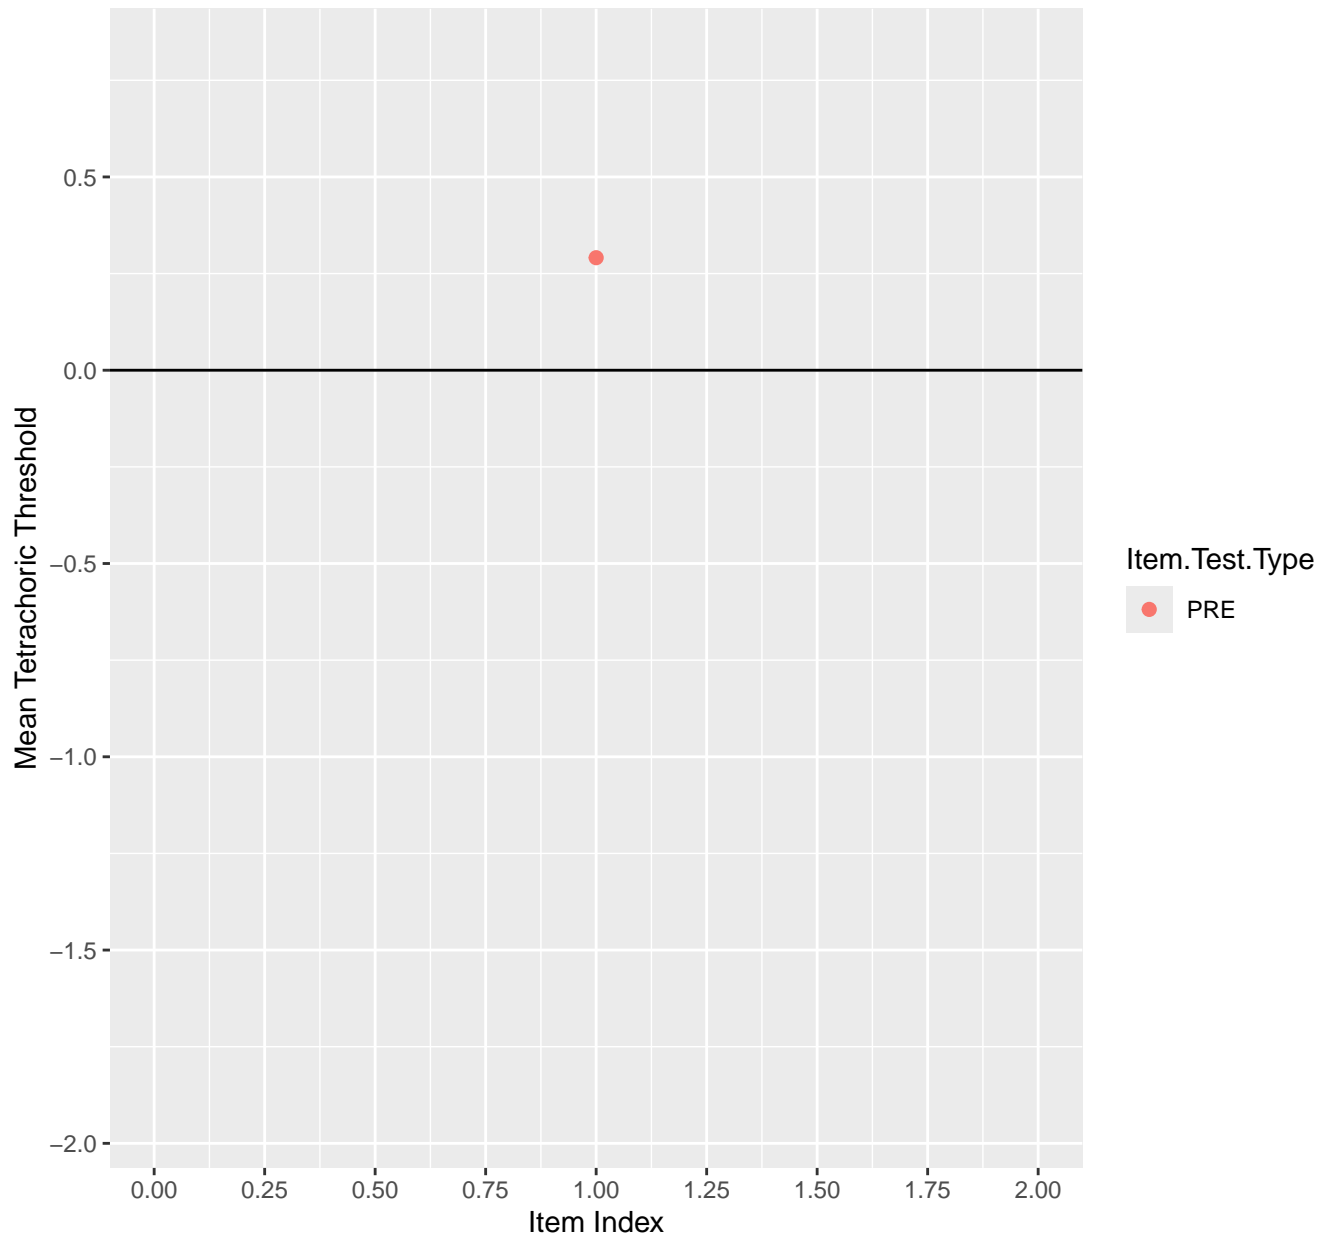

Mean Tetrachoric Threshold For KD1.22.V1