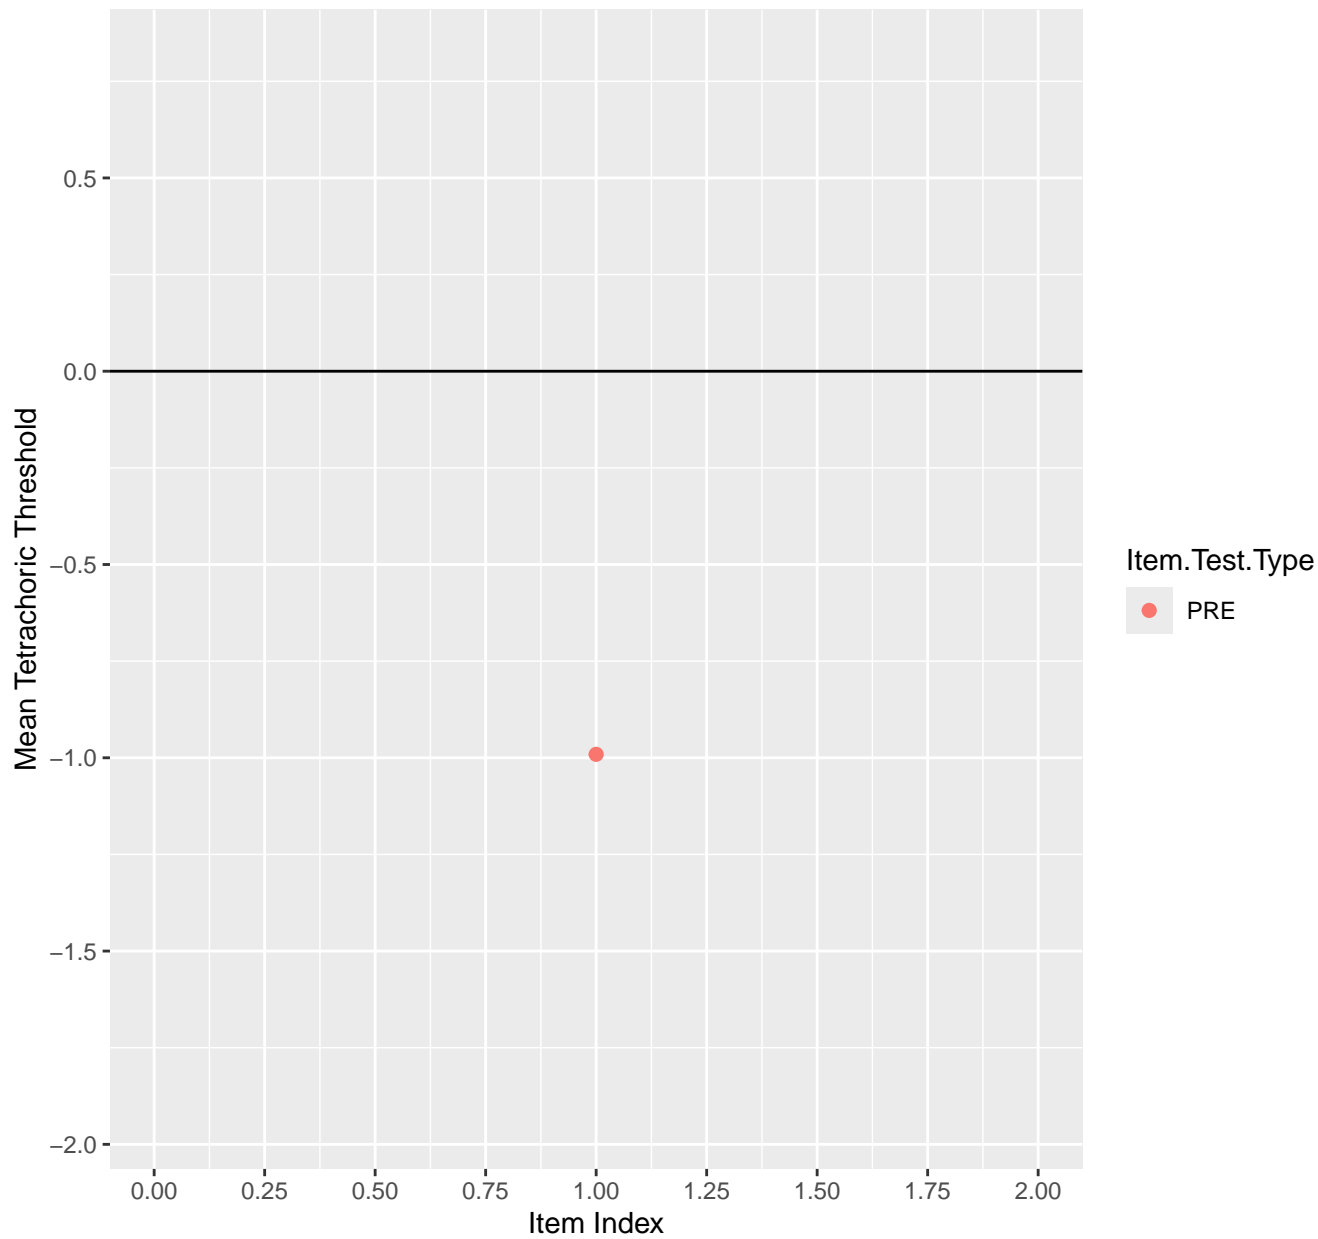

Mean Tetrachoric Threshold For KD1.1.V1

Mean Tetrachoric Threshold For KD1.1.V3

Mean Tetrachoric Threshold For KD1.2.V1

Mean Tetrachoric Threshold For KD1.3.V1

Mean Tetrachoric Threshold For KD1.3.V2

Mean Tetrachoric Threshold For KD1.4.V1

Mean Tetrachoric Threshold For KD1.5.V1

Mean Tetrachoric Threshold For KD1.5.V3

Mean Tetrachoric Threshold For KD1.6.V1

Mean Tetrachoric Threshold For KD1.6.V3

Mean Tetrachoric Threshold For KD1.6.V4EC

Mean Tetrachoric Threshold For KD1.7.V1

Mean Tetrachoric Threshold For KD1.8.V1

Mean Tetrachoric Threshold For KD1.8.V3

Mean Tetrachoric Threshold For KD1.9.V1

Mean Tetrachoric Threshold For KD1.10.V1

Mean Tetrachoric Threshold For KD1.10.V3

Mean Tetrachoric Threshold For KD1.10.V6EC

Mean Tetrachoric Threshold For KD1.11.V1

Mean Tetrachoric Threshold For KD1.11.V6EC

Mean Tetrachoric Threshold For KD1.12.V1

Mean Tetrachoric Threshold For KD1.13.V1

Mean Tetrachoric Threshold For KD1.13.V3