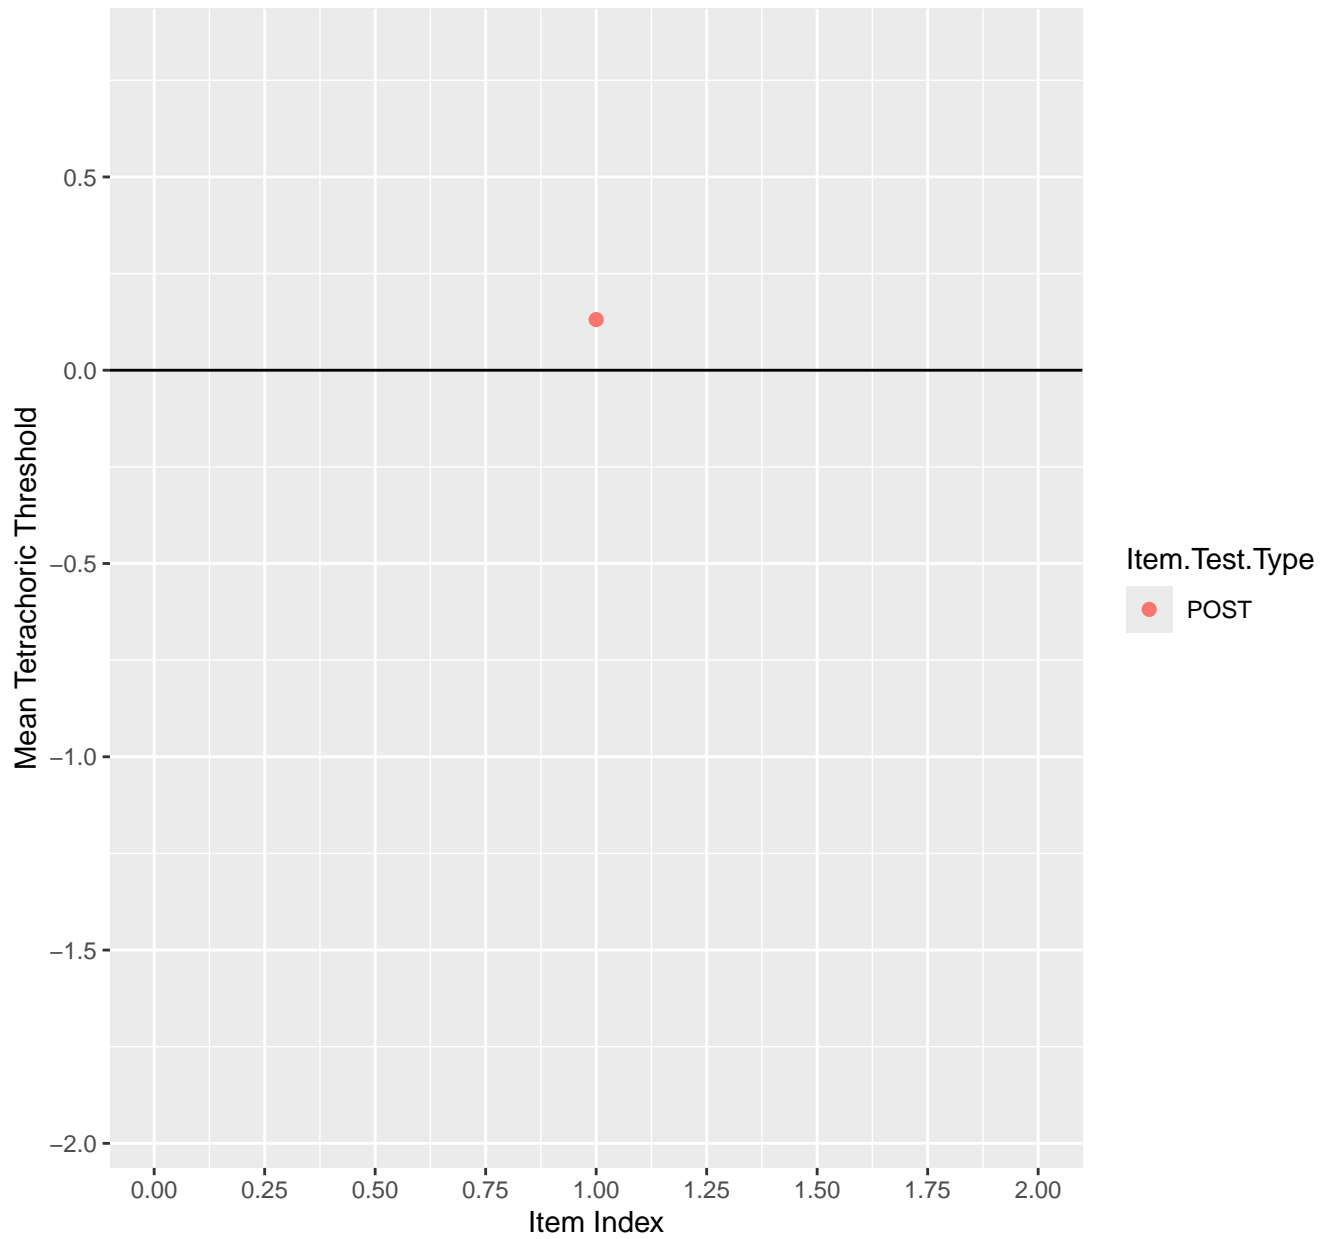

Mean Tetrachoric Threshold For KD1.1.V1

Mean Tetrachoric Threshold For KD1.1.V3

Mean Tetrachoric Threshold For KD1.2.V1

Mean Tetrachoric Threshold For KD1.3.V1

Mean Tetrachoric Threshold For KD1.3.V2

Mean Tetrachoric Threshold For KD1.4.V1

Mean Tetrachoric Threshold For KD1.8.V1

Mean Tetrachoric Threshold For KD1.8.V3

Mean Tetrachoric Threshold For KD1.9.V1

Mean Tetrachoric Threshold For KD1.10.V1

Mean Tetrachoric Threshold For KD1.10.V3

Mean Tetrachoric Threshold For KD1.10.V6EC

Mean Tetrachoric Threshold For KD1.13.V4EC

Mean Tetrachoric Threshold For KD1.14.V1

Mean Tetrachoric Threshold For KD1.14.V3

Mean Tetrachoric Threshold For KD1.15.V1

Mean Tetrachoric Threshold For KD1.15.V2EC

Mean Tetrachoric Threshold For KD1.16.V1

Mean Tetrachoric Threshold For KD1.17.V1

Mean Tetrachoric Threshold For KD1.17.V2EC

Mean Tetrachoric Threshold For KD1.17.V3AH

Mean Tetrachoric Threshold For KD1.18.V1