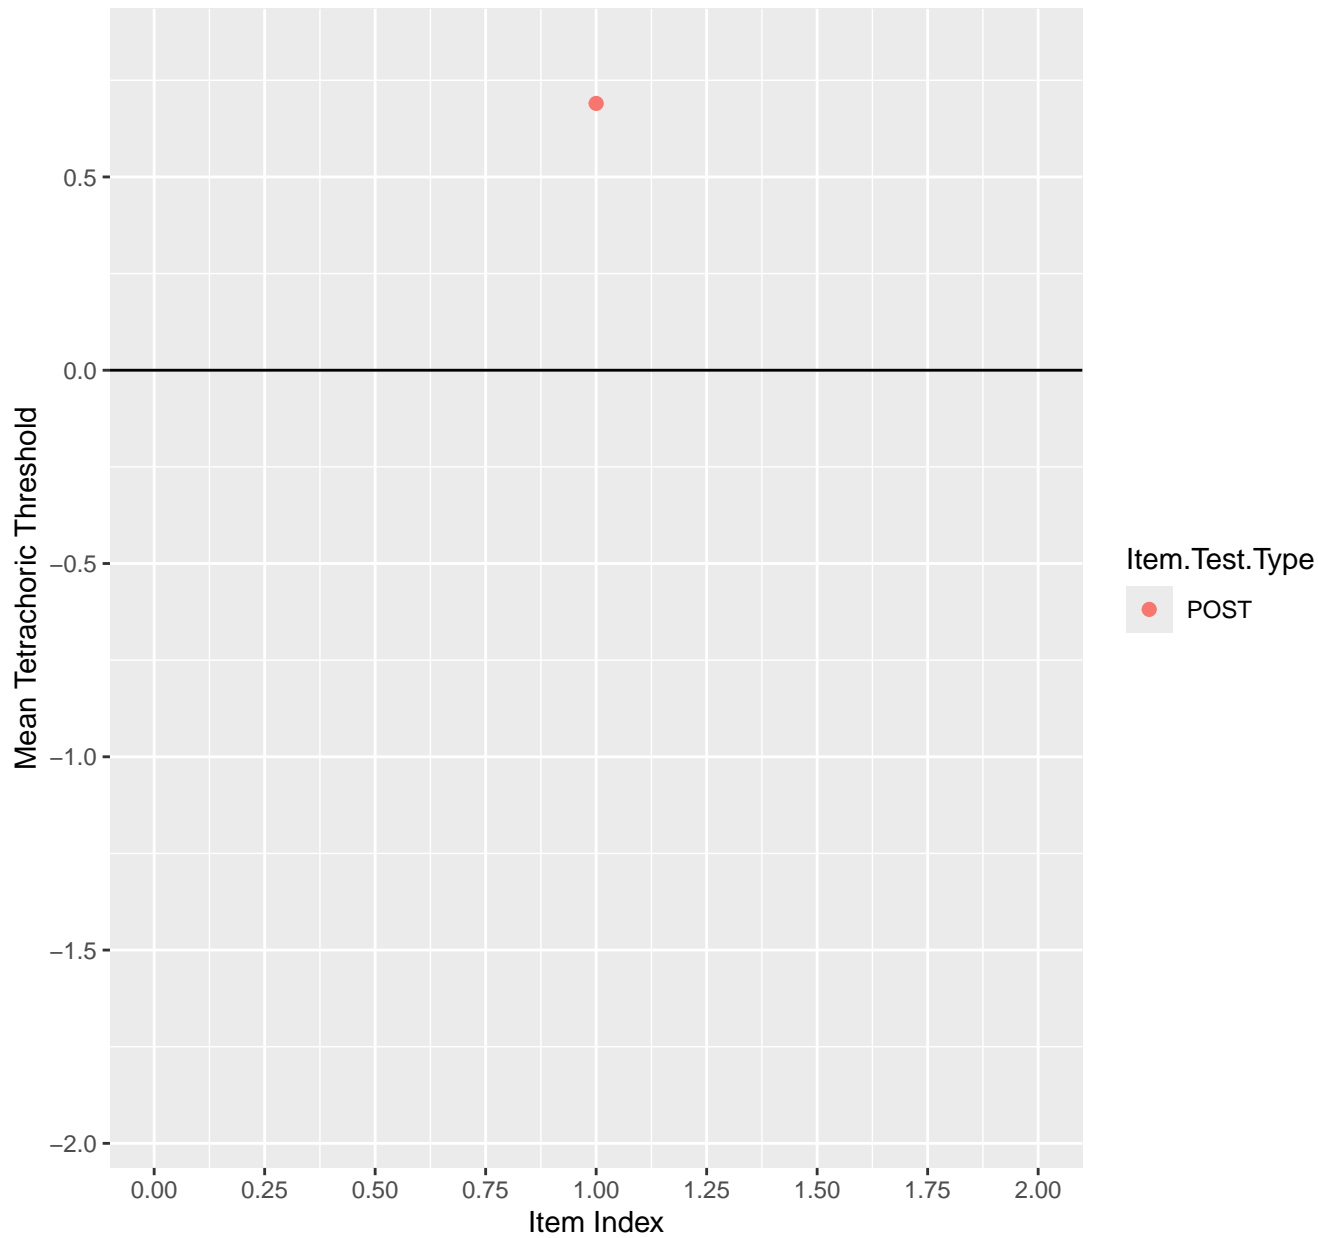

Mean Tetrachoric Threshold For KD1.1.V1

Mean Tetrachoric Threshold For KD1.1.V3

Mean Tetrachoric Threshold For KD1.2.V1

Mean Tetrachoric Threshold For KD1.3.V1

Mean Tetrachoric Threshold For KD1.3.V2

Mean Tetrachoric Threshold For KD1.4.V1

Mean Tetrachoric Threshold For KD1.35.V1

Mean Tetrachoric Threshold For KD1.35.V3AH

Mean Tetrachoric Threshold For KD1.36.V1

Mean Tetrachoric Threshold For KD1.37.V1

Mean Tetrachoric Threshold For KD1.38.V1