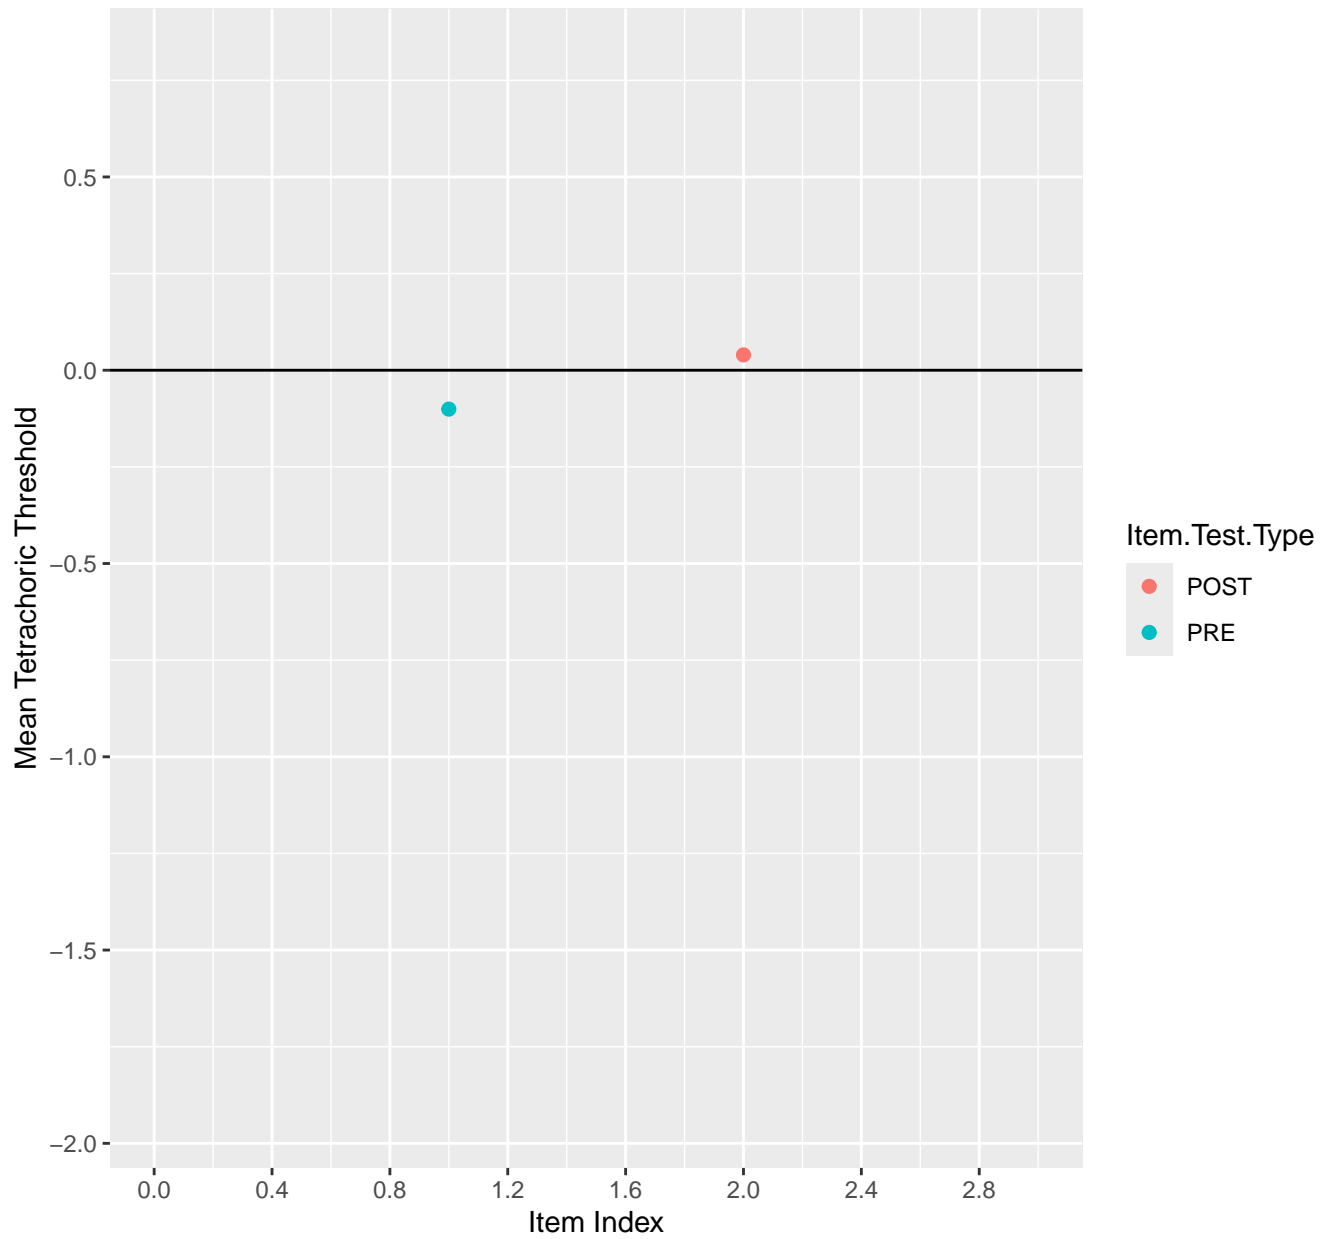

Mean Tetrachoric Threshold For KD1.25.V1