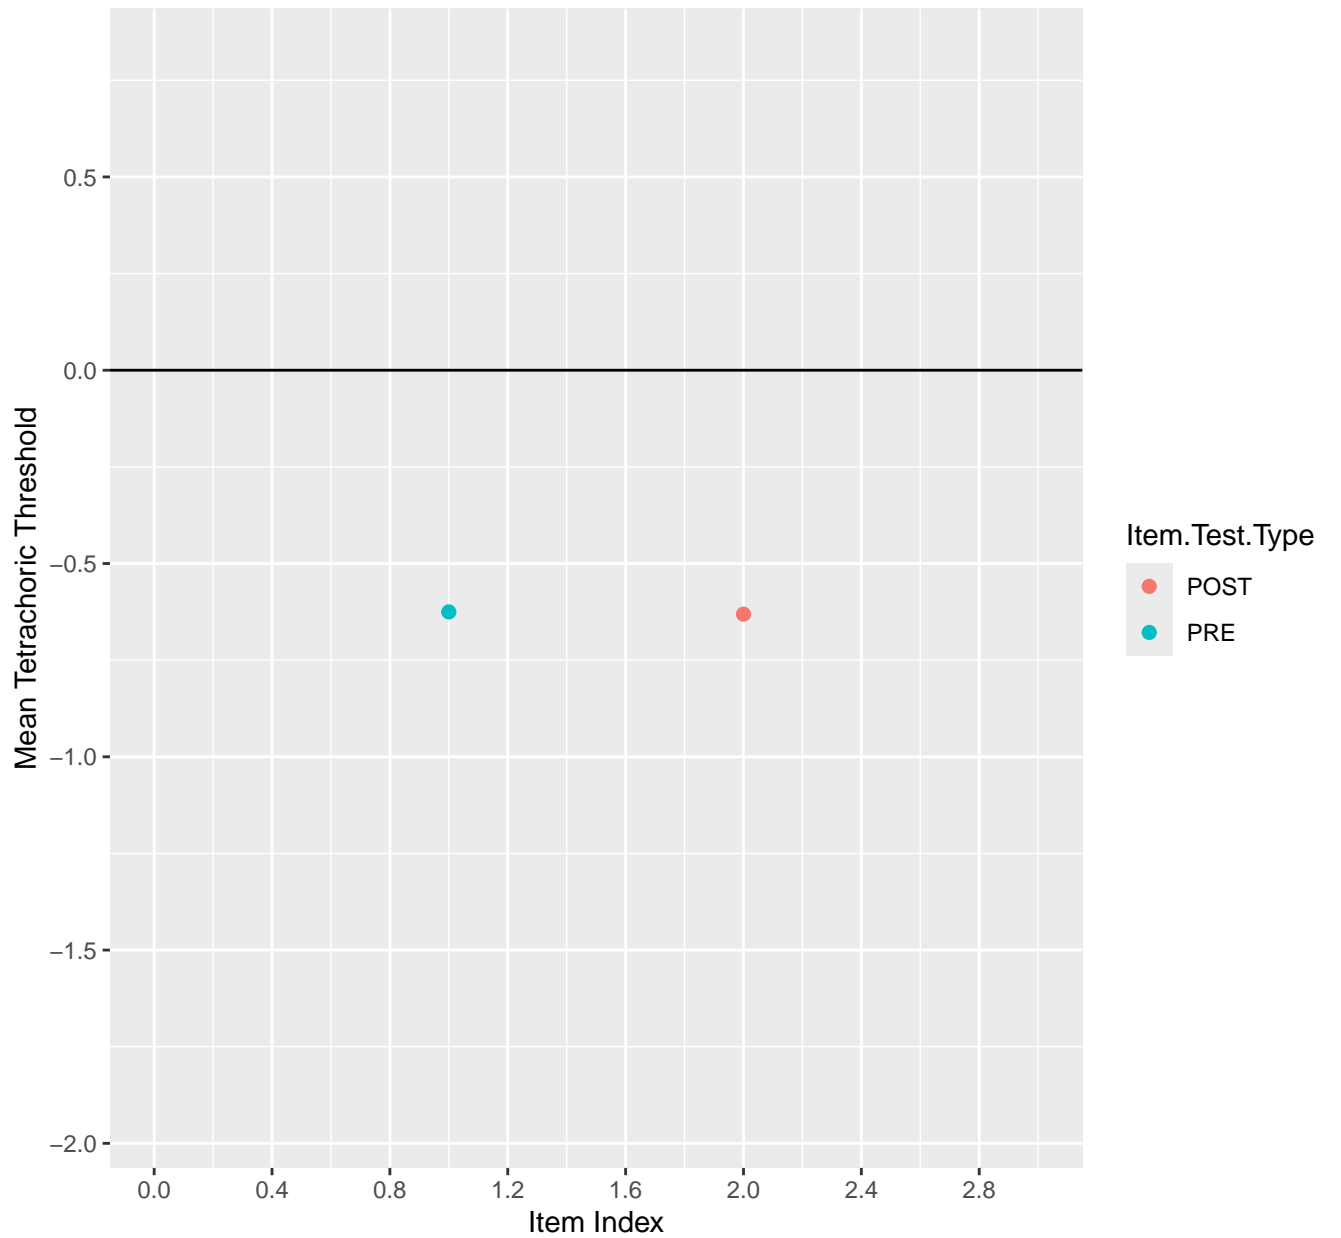

Mean Tetrachoric Threshold For KD1.16.V1