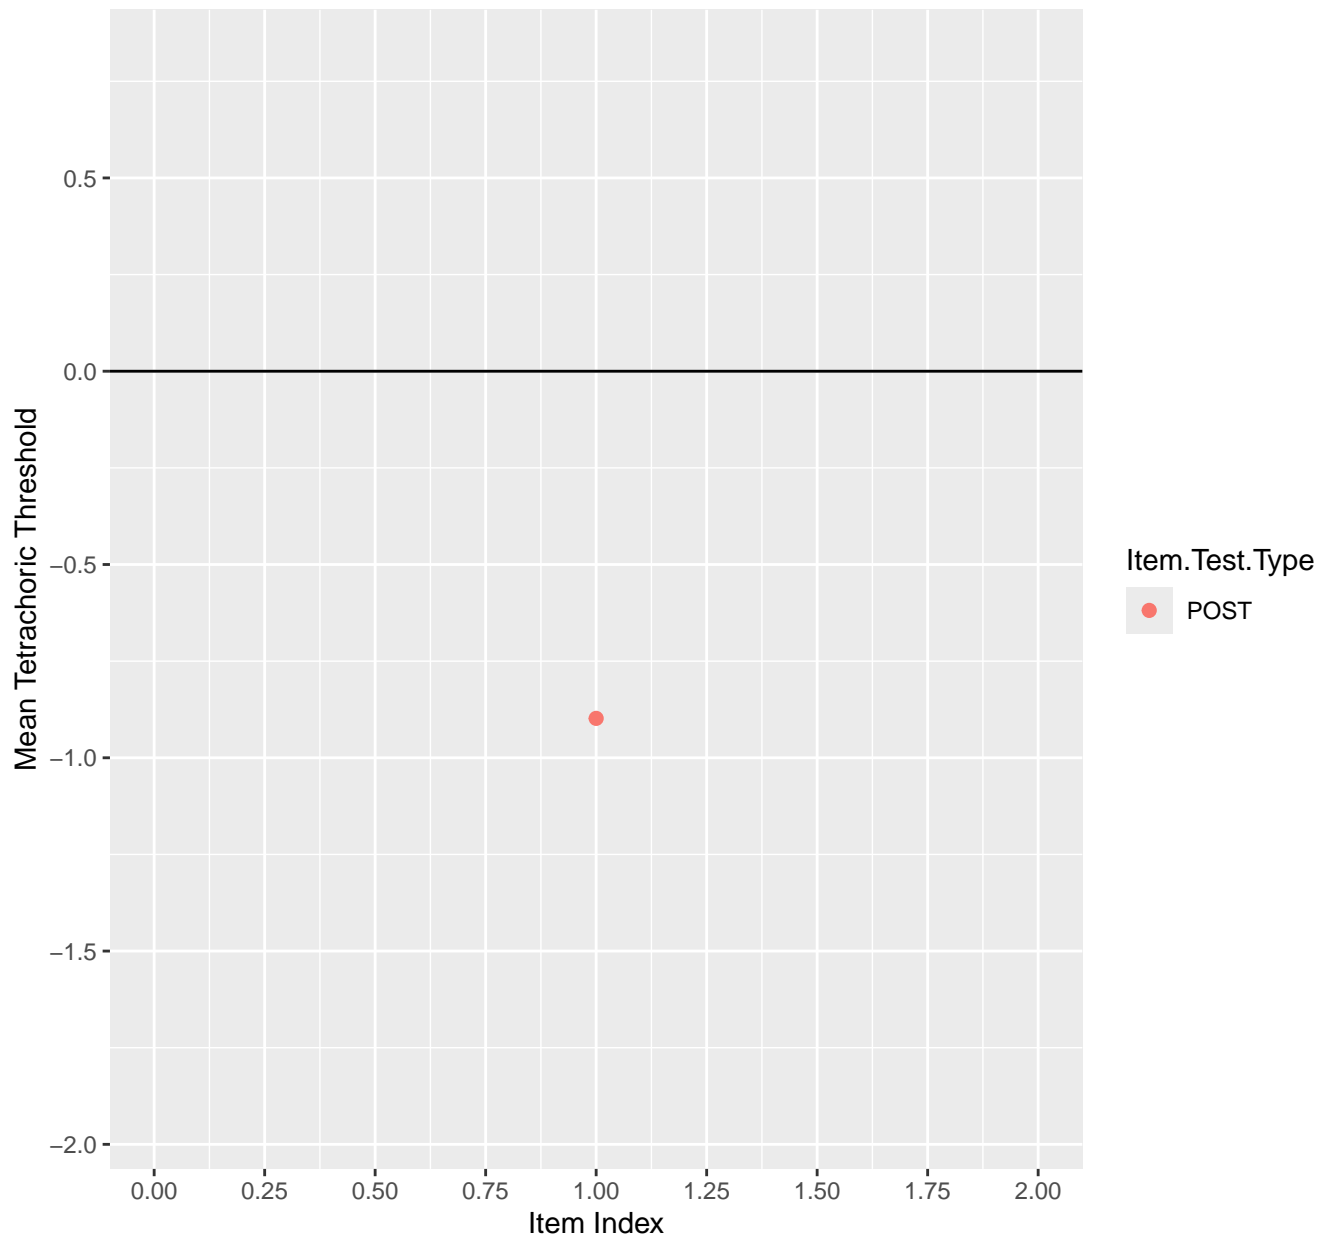

Mean Tetrachoric Threshold For KD1.1.V1

Mean Tetrachoric Threshold For KD1.1.V3

Mean Tetrachoric Threshold For KD1.2.V1

Mean Tetrachoric Threshold For KD1.3.V1

Mean Tetrachoric Threshold For KD1.3.V2

Mean Tetrachoric Threshold For KD1.4.V1

Mean Tetrachoric Threshold For KD1.8.V1

Mean Tetrachoric Threshold For KD1.8.V3

Mean Tetrachoric Threshold For KD1.9.V1

Mean Tetrachoric Threshold For KD1.10.V1

Mean Tetrachoric Threshold For KD1.10.V3

Mean Tetrachoric Threshold For KD1.10.V6EC

Mean Tetrachoric Threshold For KD1.13.V4EC

Mean Tetrachoric Threshold For KD1.14.V1

Mean Tetrachoric Threshold For KD1.14.V3

Mean Tetrachoric Threshold For KD1.15.V1

Mean Tetrachoric Threshold For KD1.15.V2EC

Mean Tetrachoric Threshold For KD1.16.V1

Mean Tetrachoric Threshold For KD1.17.V1

Mean Tetrachoric Threshold For KD1.17.V2EC

Mean Tetrachoric Threshold For KD1.17.V3AH

Mean Tetrachoric Threshold For KD1.18.V1