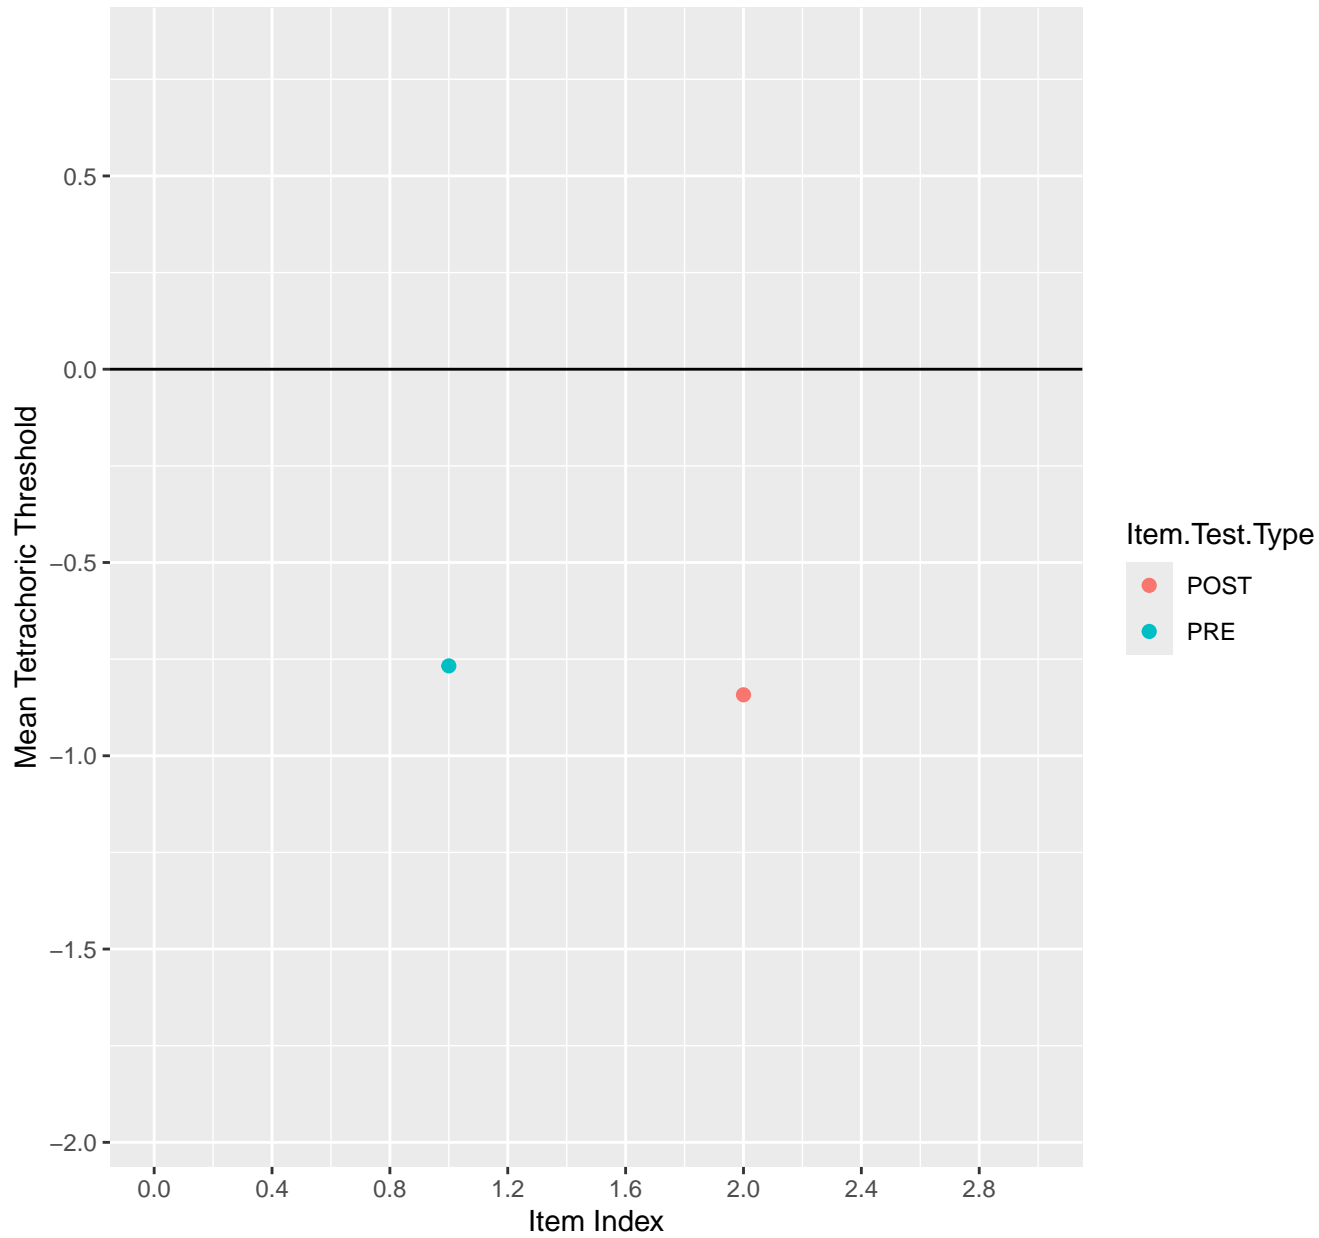

Mean Tetrachoric Threshold For KD1.1.V1

Mean Tetrachoric Threshold For KD1.1.V3

Mean Tetrachoric Threshold For KD1.2.V1

Mean Tetrachoric Threshold For KD1.3.V1

Mean Tetrachoric Threshold For KD1.3.V2

Mean Tetrachoric Threshold For KD1.4.V1

Mean Tetrachoric Threshold For KD1.5.V1

Mean Tetrachoric Threshold For KD1.5.V3

Mean Tetrachoric Threshold For KD1.6.V1

Mean Tetrachoric Threshold For KD1.6.V3

Mean Tetrachoric Threshold For KD1.6.V4EC

Mean Tetrachoric Threshold For KD1.7.V1

Mean Tetrachoric Threshold For KD1.8.V1

Mean Tetrachoric Threshold For KD1.8.V3

Mean Tetrachoric Threshold For KD1.9.V1

Mean Tetrachoric Threshold For KD1.10.V1

Mean Tetrachoric Threshold For KD1.10.V3

Mean Tetrachoric Threshold For KD1.10.V6EC