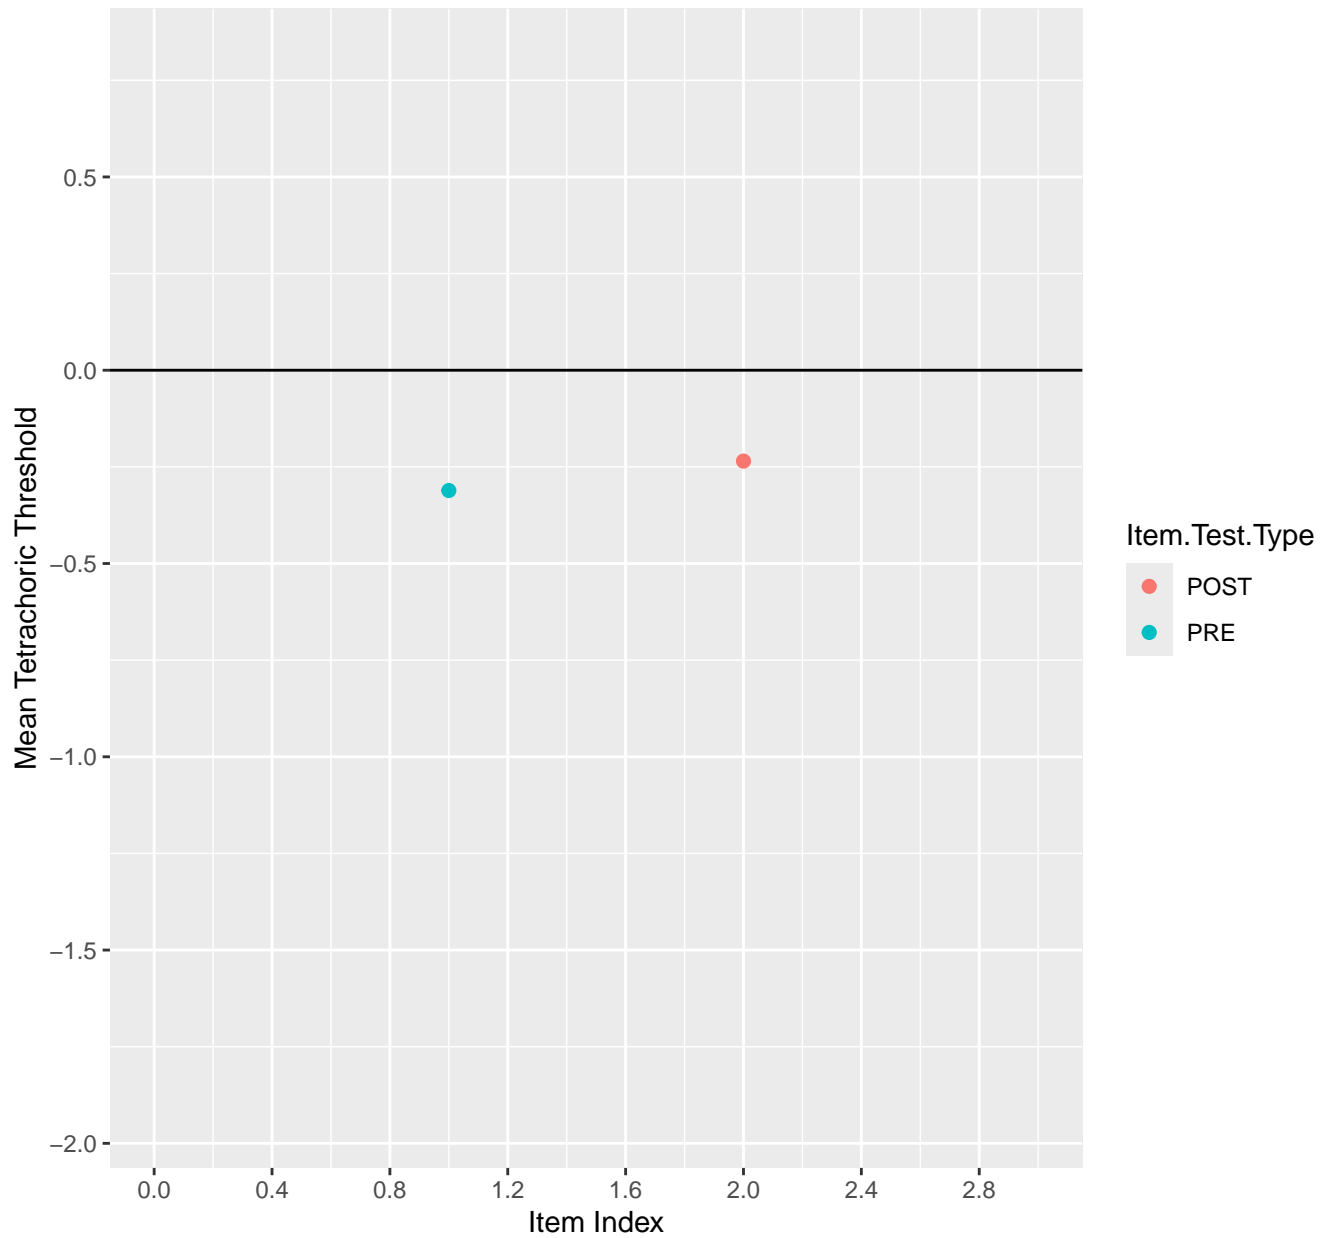

Mean Tetrachoric Threshold For KD1.1.V1

Mean Tetrachoric Threshold For KD1.1.V3

Mean Tetrachoric Threshold For KD1.2.V1

Mean Tetrachoric Threshold For KD1.3.V1

Mean Tetrachoric Threshold For KD1.3.V2

Mean Tetrachoric Threshold For KD1.4.V1

Mean Tetrachoric Threshold For KD1.13.V4EC

Mean Tetrachoric Threshold For KD1.14.V1

Mean Tetrachoric Threshold For KD1.14.V3

Mean Tetrachoric Threshold For KD1.15.V1

Mean Tetrachoric Threshold For KD1.15.V2EC

Mean Tetrachoric Threshold For KD1.16.V1

Mean Tetrachoric Threshold For KD1.17.V1

Mean Tetrachoric Threshold For KD1.17.V2EC

Mean Tetrachoric Threshold For KD1.17.V3AH

Mean Tetrachoric Threshold For KD1.18.V1

Mean Tetrachoric Threshold For KD1.18.V3

Mean Tetrachoric Threshold For KD1.19.V1

Mean Tetrachoric Threshold For KD1.19.V3

Mean Tetrachoric Threshold For KD1.20.V1

Mean Tetrachoric Threshold For KD1.20.V2EC