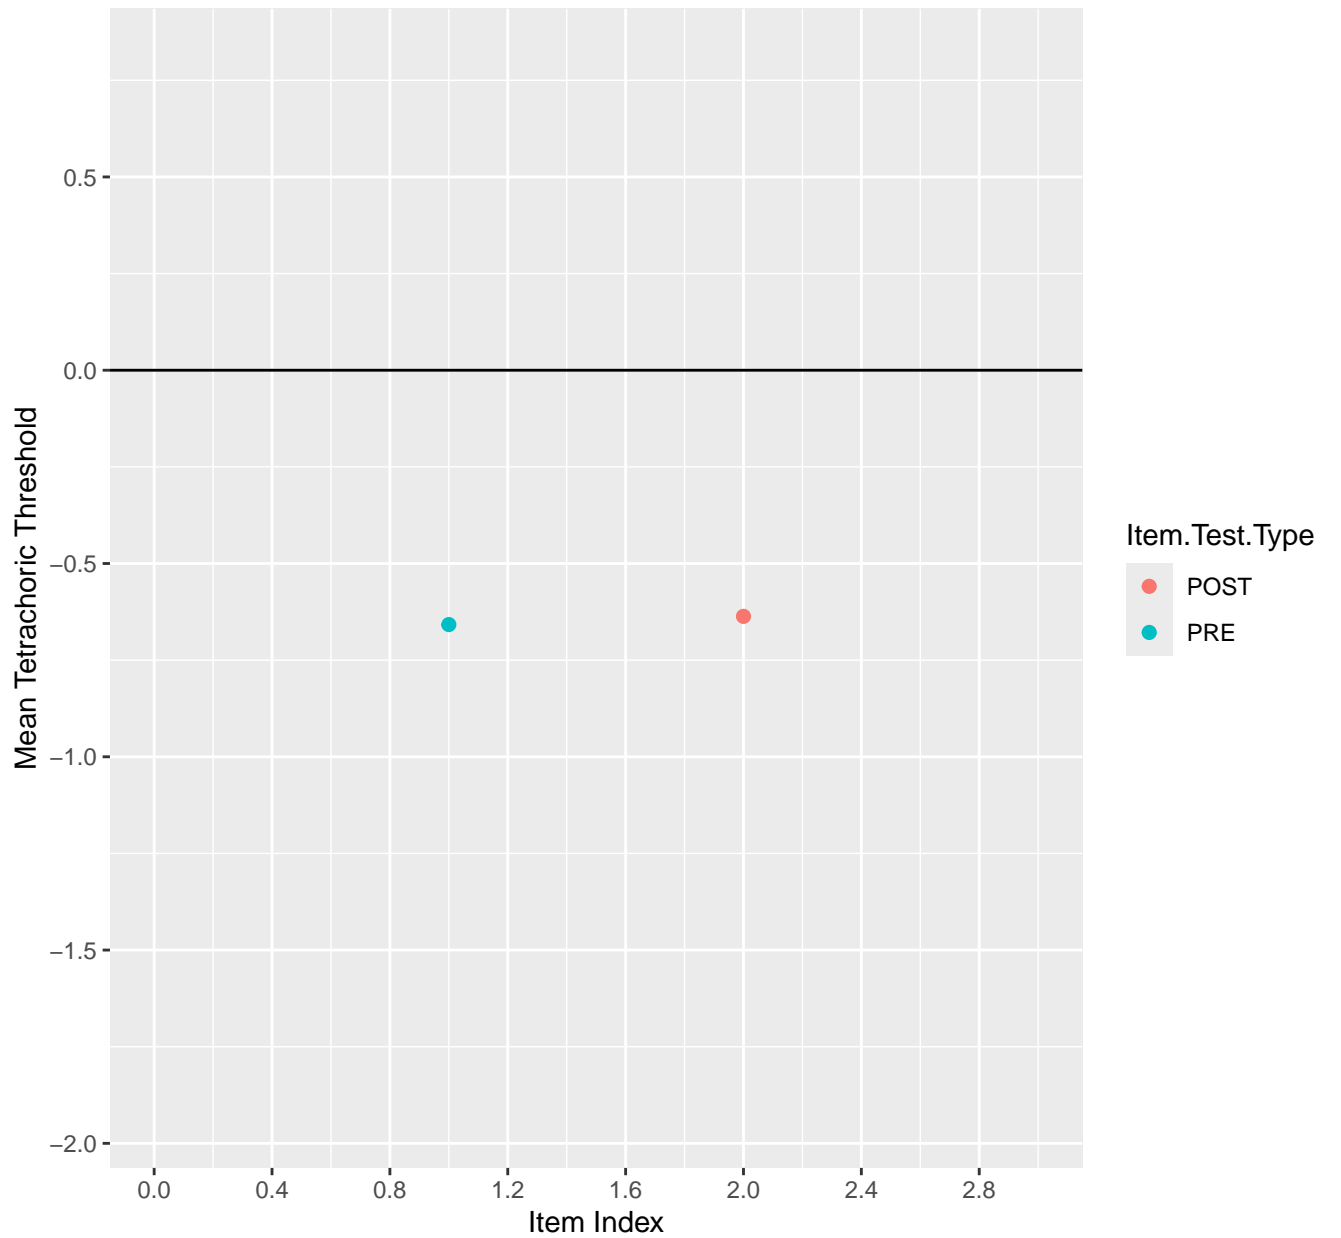

Mean Tetrachoric Threshold For KD1.1.V1

Mean Tetrachoric Threshold For KD1.1.V3

Mean Tetrachoric Threshold For KD1.2.V1

Mean Tetrachoric Threshold For KD1.3.V1

Mean Tetrachoric Threshold For KD1.3.V2

Mean Tetrachoric Threshold For KD1.4.V1

Mean Tetrachoric Threshold For KD1.5.V1

Mean Tetrachoric Threshold For KD1.5.V3

Mean Tetrachoric Threshold For KD1.6.V1

Mean Tetrachoric Threshold For KD1.6.V3

Mean Tetrachoric Threshold For KD1.6.V4EC

Mean Tetrachoric Threshold For KD1.7.V1

Mean Tetrachoric Threshold For KD1.8.V1

Mean Tetrachoric Threshold For KD1.8.V3

Mean Tetrachoric Threshold For KD1.9.V1

Mean Tetrachoric Threshold For KD1.10.V1

Mean Tetrachoric Threshold For KD1.10.V3

Mean Tetrachoric Threshold For KD1.10.V6EC

Mean Tetrachoric Threshold For KD1.11.V1

Mean Tetrachoric Threshold For KD1.11.V6EC

Mean Tetrachoric Threshold For KD1.12.V1

Mean Tetrachoric Threshold For KD1.13.V1

Mean Tetrachoric Threshold For KD1.13.V3