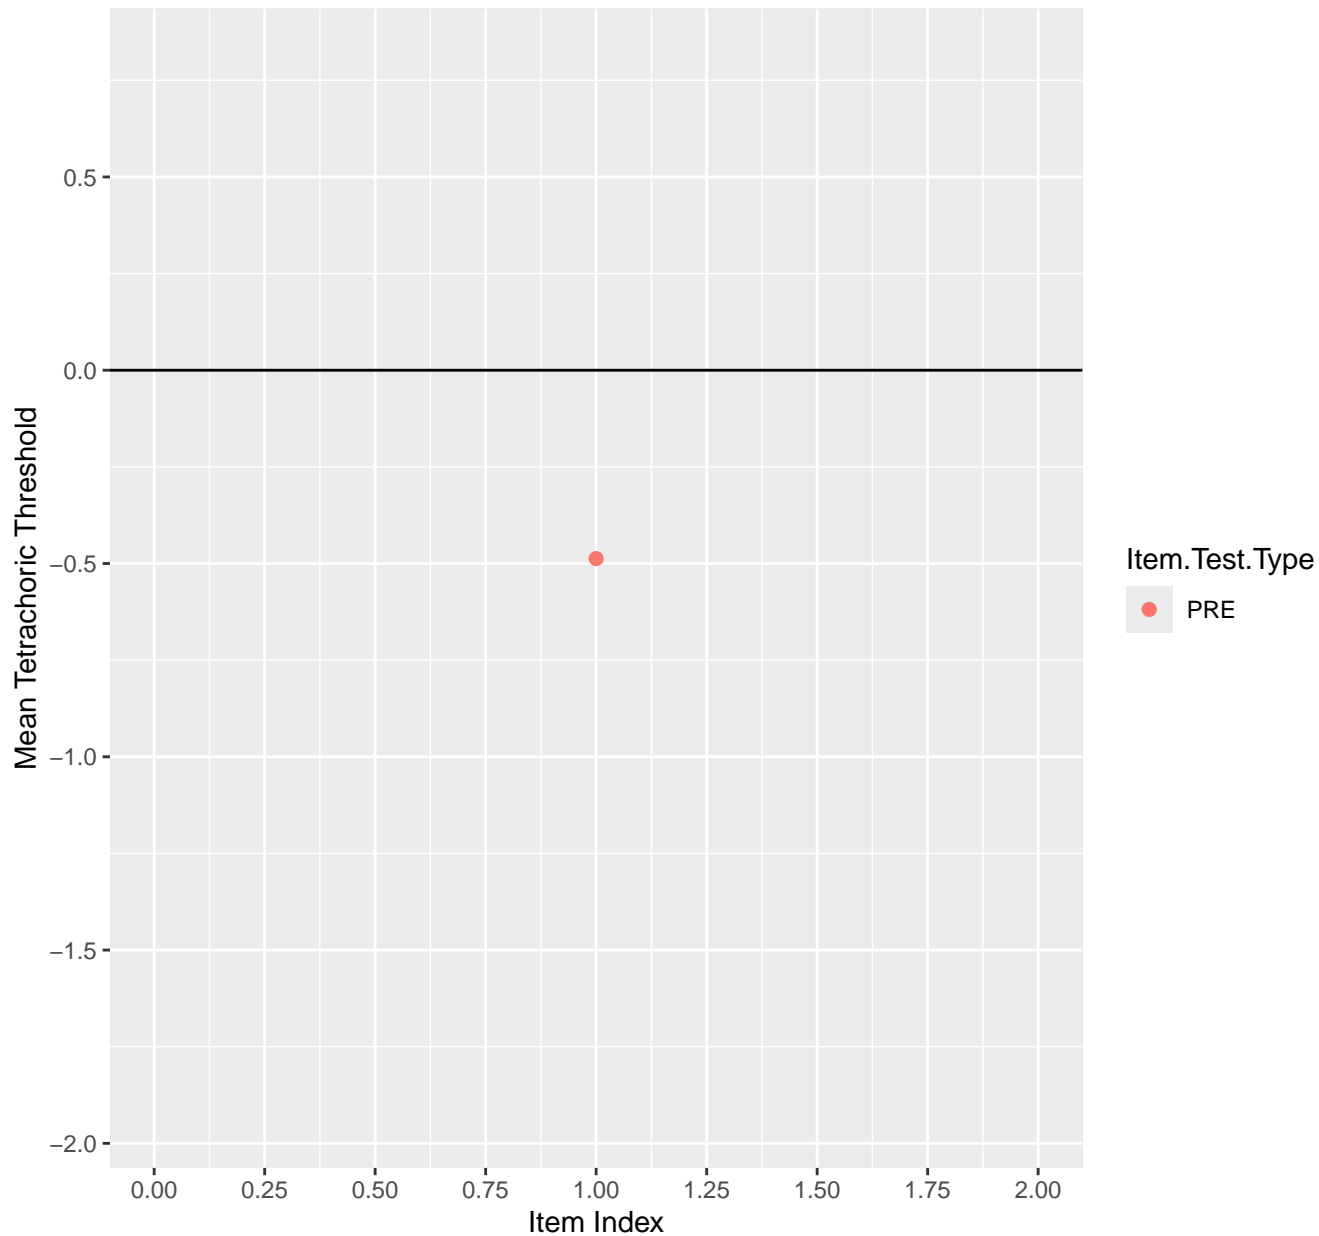

Mean Tetrachoric Threshold For KD1.1.V1

Mean Tetrachoric Threshold For KD1.1.V3

Mean Tetrachoric Threshold For KD1.2.V1

Mean Tetrachoric Threshold For KD1.3.V1

Mean Tetrachoric Threshold For KD1.3.V2

Mean Tetrachoric Threshold For KD1.4.V1

Mean Tetrachoric Threshold For KD1.5.V1

Mean Tetrachoric Threshold For KD1.5.V3

Mean Tetrachoric Threshold For KD1.6.V1

Mean Tetrachoric Threshold For KD1.6.V3

Mean Tetrachoric Threshold For KD1.6.V4EC

Mean Tetrachoric Threshold For KD1.7.V1

Mean Tetrachoric Threshold For KD1.8.V1

Mean Tetrachoric Threshold For KD1.8.V3

Mean Tetrachoric Threshold For KD1.9.V1

Mean Tetrachoric Threshold For KD1.10.V1

Mean Tetrachoric Threshold For KD1.10.V3

Mean Tetrachoric Threshold For KD1.10.V6EC

Mean Tetrachoric Threshold For KD1.11.V1

Mean Tetrachoric Threshold For KD1.11.V6EC

Mean Tetrachoric Threshold For KD1.12.V1

Mean Tetrachoric Threshold For KD1.13.V1

Mean Tetrachoric Threshold For KD1.13.V3