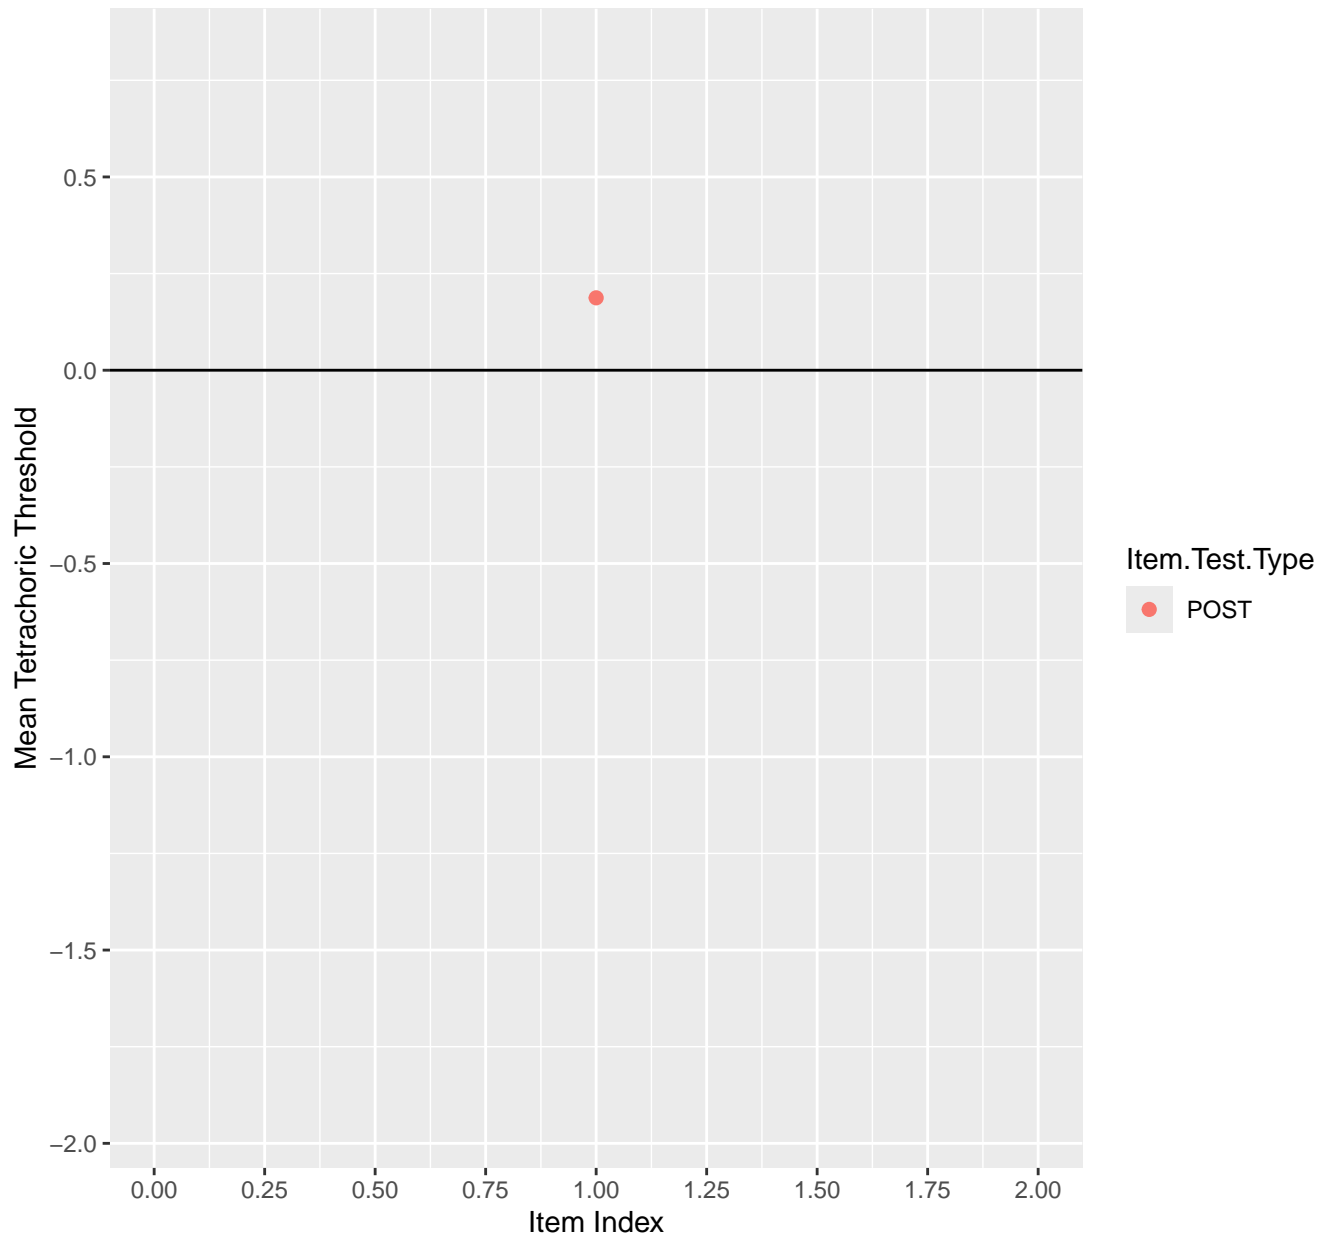

Mean Tetrachoric Threshold For KD1.35.V1

Mean Tetrachoric Threshold For KD1.35.V3AH

Mean Tetrachoric Threshold For KD1.36.V1

Mean Tetrachoric Threshold For KD1.37.V1

Mean Tetrachoric Threshold For KD1.38.V1