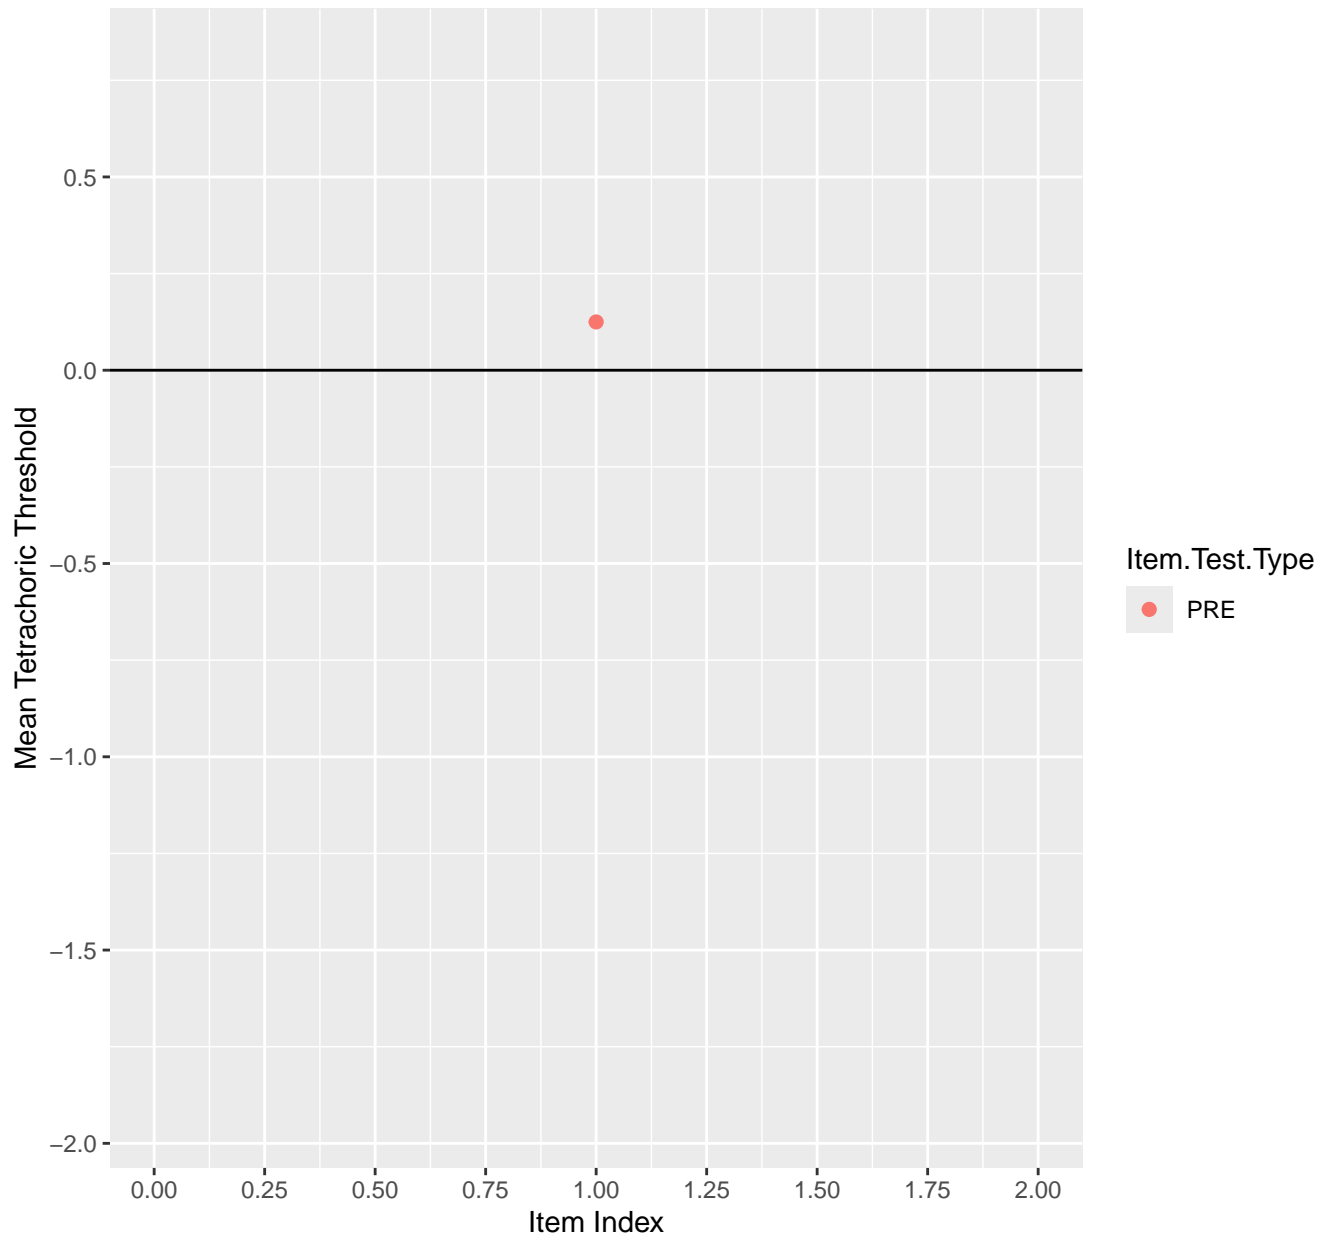

Mean Tetrachoric Threshold For KD1.1.V1

Mean Tetrachoric Threshold For KD1.1.V3

Mean Tetrachoric Threshold For KD1.2.V1

Mean Tetrachoric Threshold For KD1.3.V1

Mean Tetrachoric Threshold For KD1.3.V2

Mean Tetrachoric Threshold For KD1.4.V1

Mean Tetrachoric Threshold For KD1.5.V1

Mean Tetrachoric Threshold For KD1.5.V3

Mean Tetrachoric Threshold For KD1.6.V1

Mean Tetrachoric Threshold For KD1.6.V3

Mean Tetrachoric Threshold For KD1.6.V4EC

Mean Tetrachoric Threshold For KD1.7.V1

Mean Tetrachoric Threshold For KD1.8.V1

Mean Tetrachoric Threshold For KD1.8.V3

Mean Tetrachoric Threshold For KD1.9.V1

Mean Tetrachoric Threshold For KD1.10.V1

Mean Tetrachoric Threshold For KD1.10.V3

Mean Tetrachoric Threshold For KD1.10.V6EC

Mean Tetrachoric Threshold For KD1.13.V4EC

Mean Tetrachoric Threshold For KD1.14.V1

Mean Tetrachoric Threshold For KD1.14.V3

Mean Tetrachoric Threshold For KD1.15.V1

Mean Tetrachoric Threshold For KD1.15.V2EC