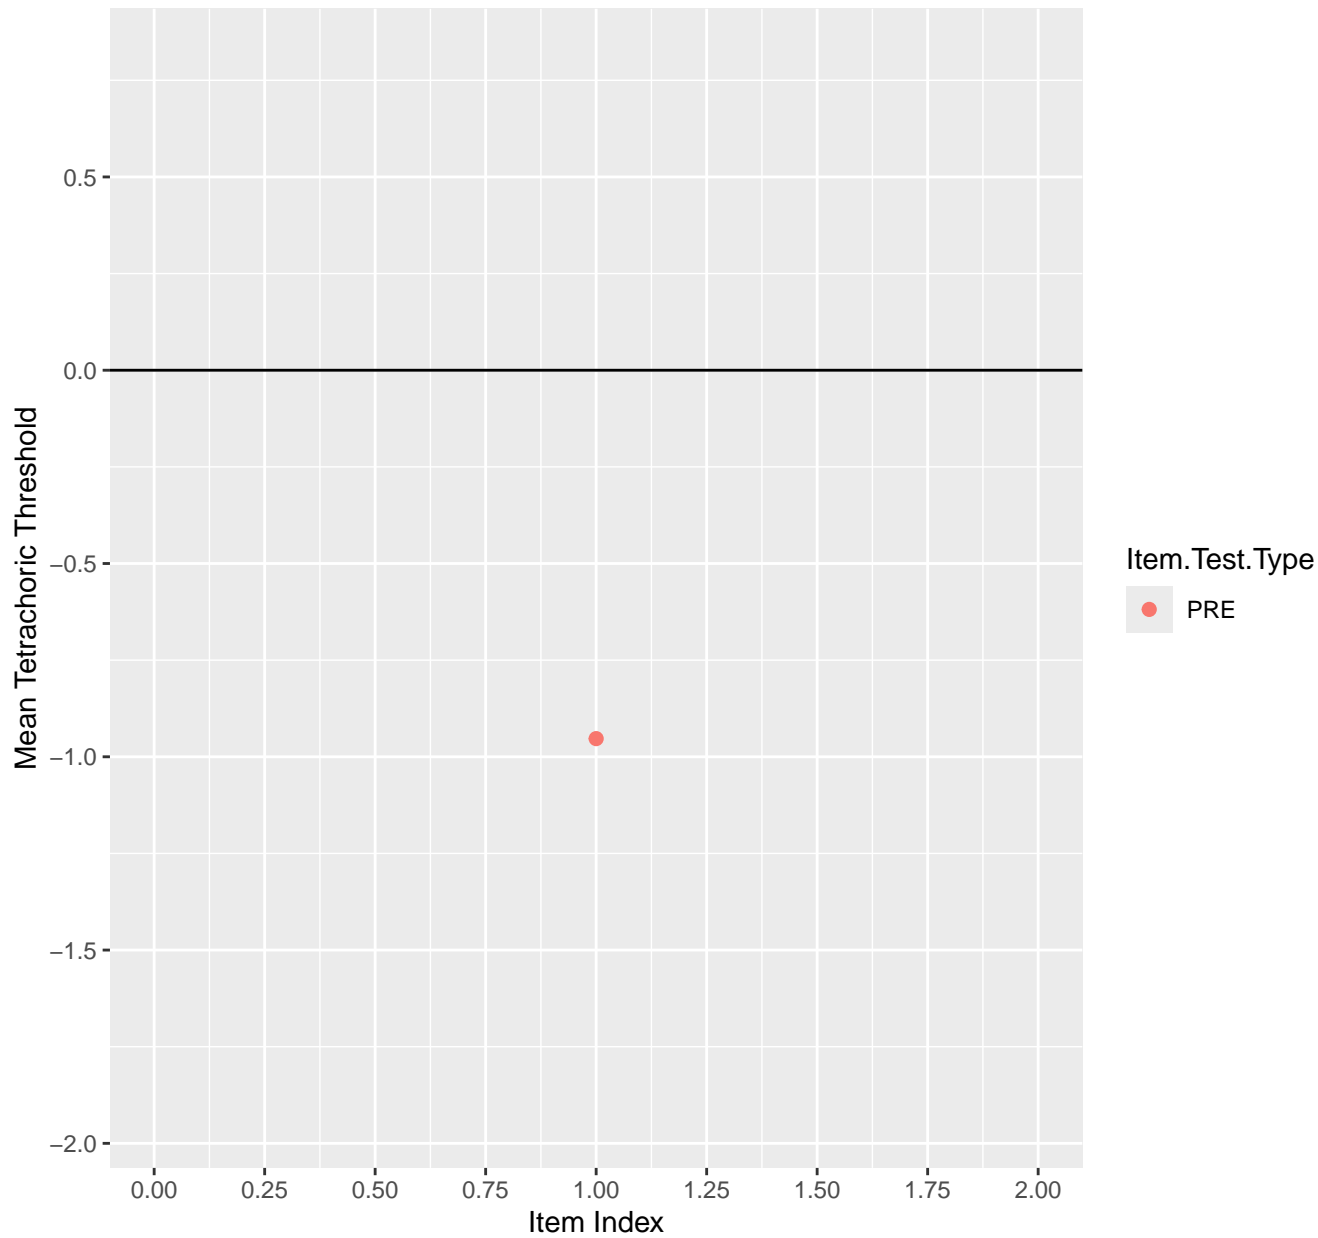

Mean Tetrachoric Threshold For KD1.1.V1

Mean Tetrachoric Threshold For KD1.1.V3

Mean Tetrachoric Threshold For KD1.2.V1

Mean Tetrachoric Threshold For KD1.3.V1

Mean Tetrachoric Threshold For KD1.3.V2

Mean Tetrachoric Threshold For KD1.4.V1

Mean Tetrachoric Threshold For KD1.24.V1

Mean Tetrachoric Threshold For KD1.25.V1

Mean Tetrachoric Threshold For KD1.26.V1

Mean Tetrachoric Threshold For KD1.27.V1

Mean Tetrachoric Threshold For KD1.27.V2