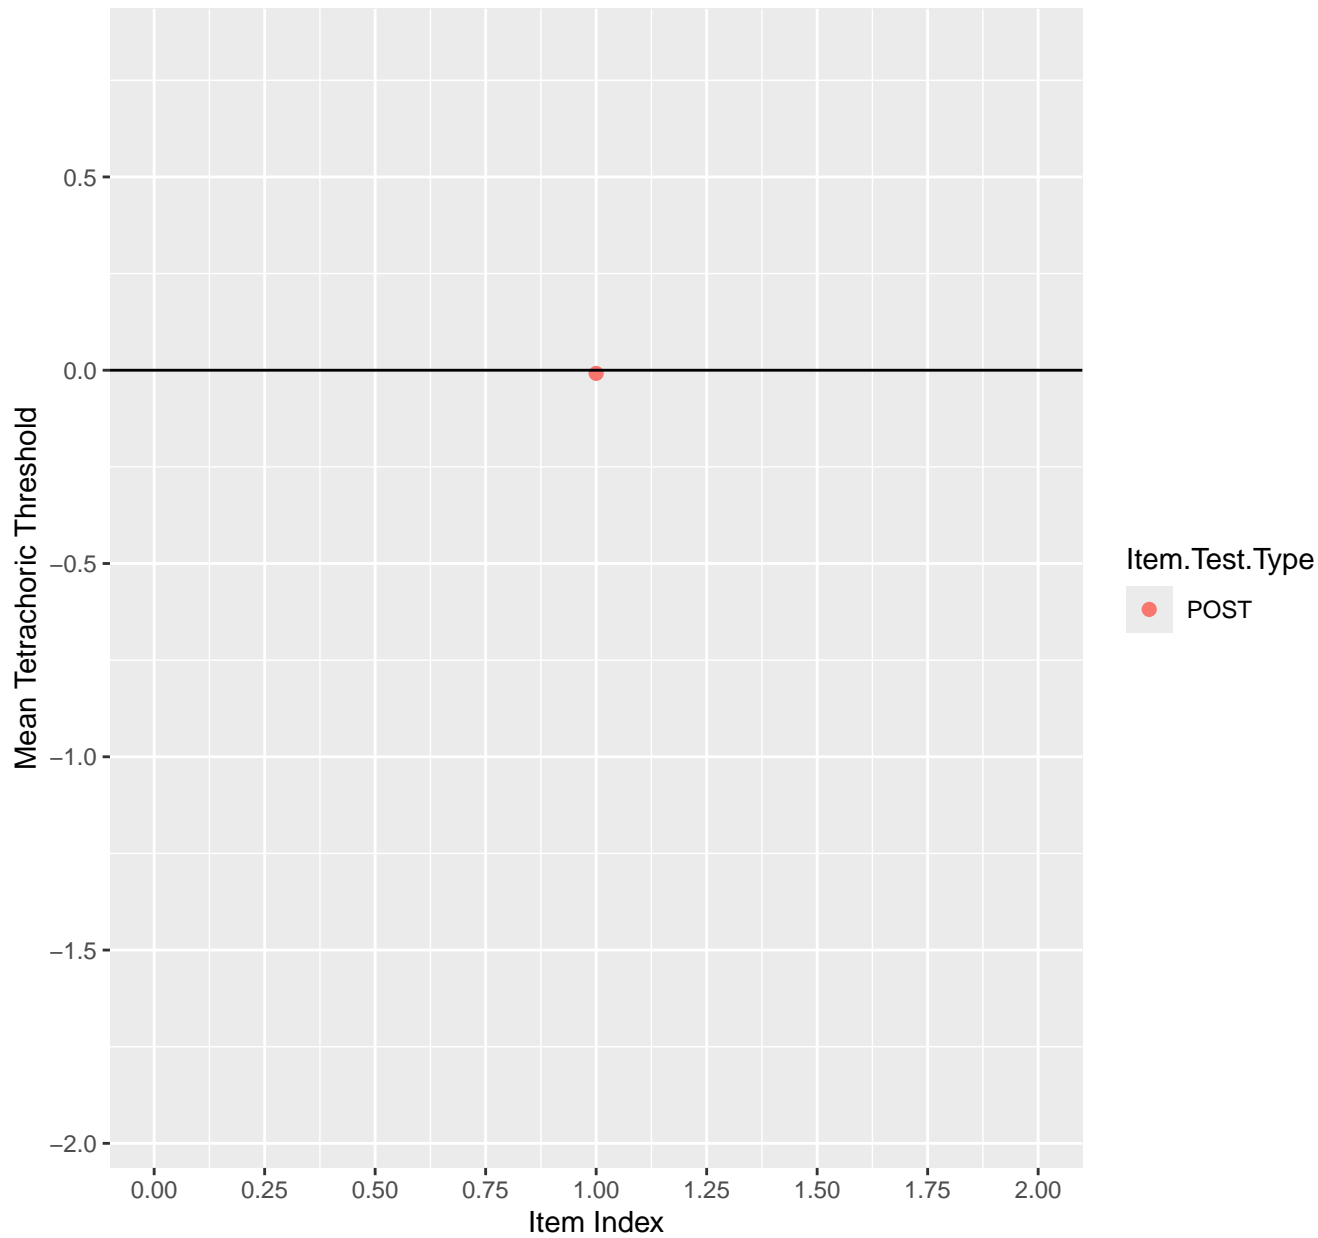

Mean Tetrachoric Threshold For KD1.42.V6EC