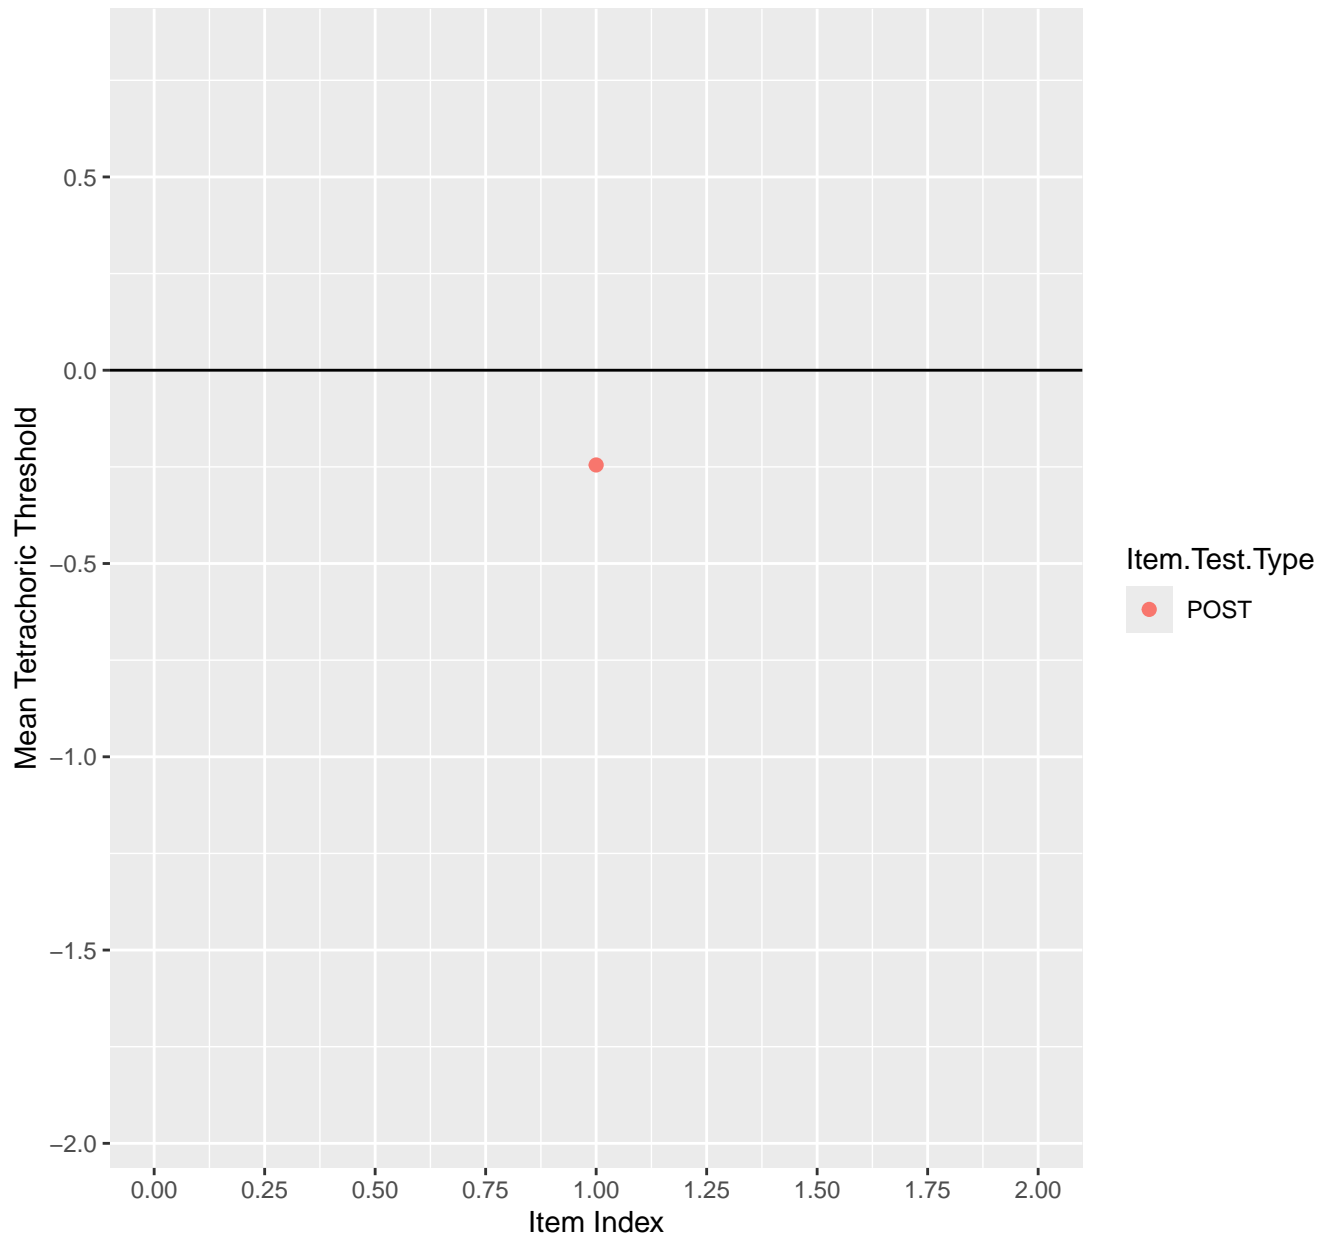

Mean Tetrachoric Threshold For KD1.1.V1

Mean Tetrachoric Threshold For KD1.1.V3

Mean Tetrachoric Threshold For KD1.2.V1

Mean Tetrachoric Threshold For KD1.3.V1

Mean Tetrachoric Threshold For KD1.3.V2

Mean Tetrachoric Threshold For KD1.4.V1

Mean Tetrachoric Threshold For KD1.18.V3

Mean Tetrachoric Threshold For KD1.19.V1

Mean Tetrachoric Threshold For KD1.19.V3

Mean Tetrachoric Threshold For KD1.20.V1

Mean Tetrachoric Threshold For KD1.20.V2EC