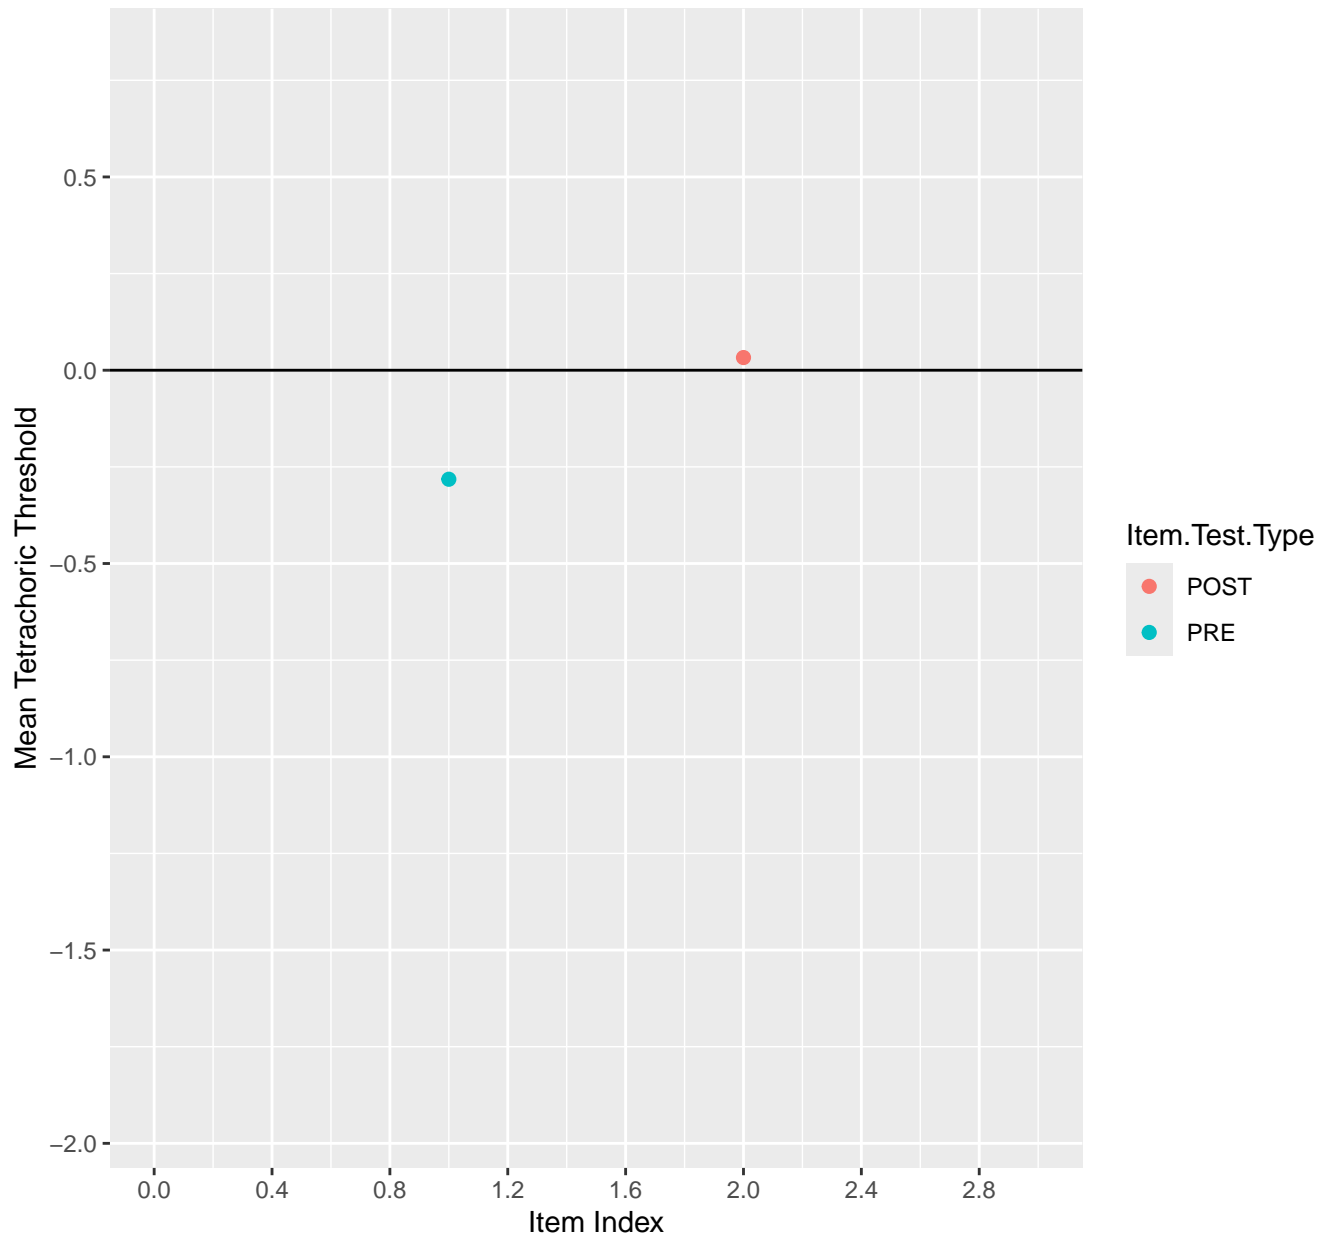

Mean Tetrachoric Threshold For KD1.1.V1

Mean Tetrachoric Threshold For KD1.1.V3

Mean Tetrachoric Threshold For KD1.2.V1

Mean Tetrachoric Threshold For KD1.3.V1

Mean Tetrachoric Threshold For KD1.3.V2

Mean Tetrachoric Threshold For KD1.4.V1

Mean Tetrachoric Threshold For KD1.13.V4EC

Mean Tetrachoric Threshold For KD1.14.V1

Mean Tetrachoric Threshold For KD1.14.V3

Mean Tetrachoric Threshold For KD1.15.V1

Mean Tetrachoric Threshold For KD1.15.V2EC

Mean Tetrachoric Threshold For KD1.16.V1

Mean Tetrachoric Threshold For KD1.17.V1

Mean Tetrachoric Threshold For KD1.17.V2EC

Mean Tetrachoric Threshold For KD1.17.V3AH

Mean Tetrachoric Threshold For KD1.18.V1

Mean Tetrachoric Threshold For KD1.18.V3

Mean Tetrachoric Threshold For KD1.19.V1

Mean Tetrachoric Threshold For KD1.19.V3

Mean Tetrachoric Threshold For KD1.20.V1

Mean Tetrachoric Threshold For KD1.20.V2EC