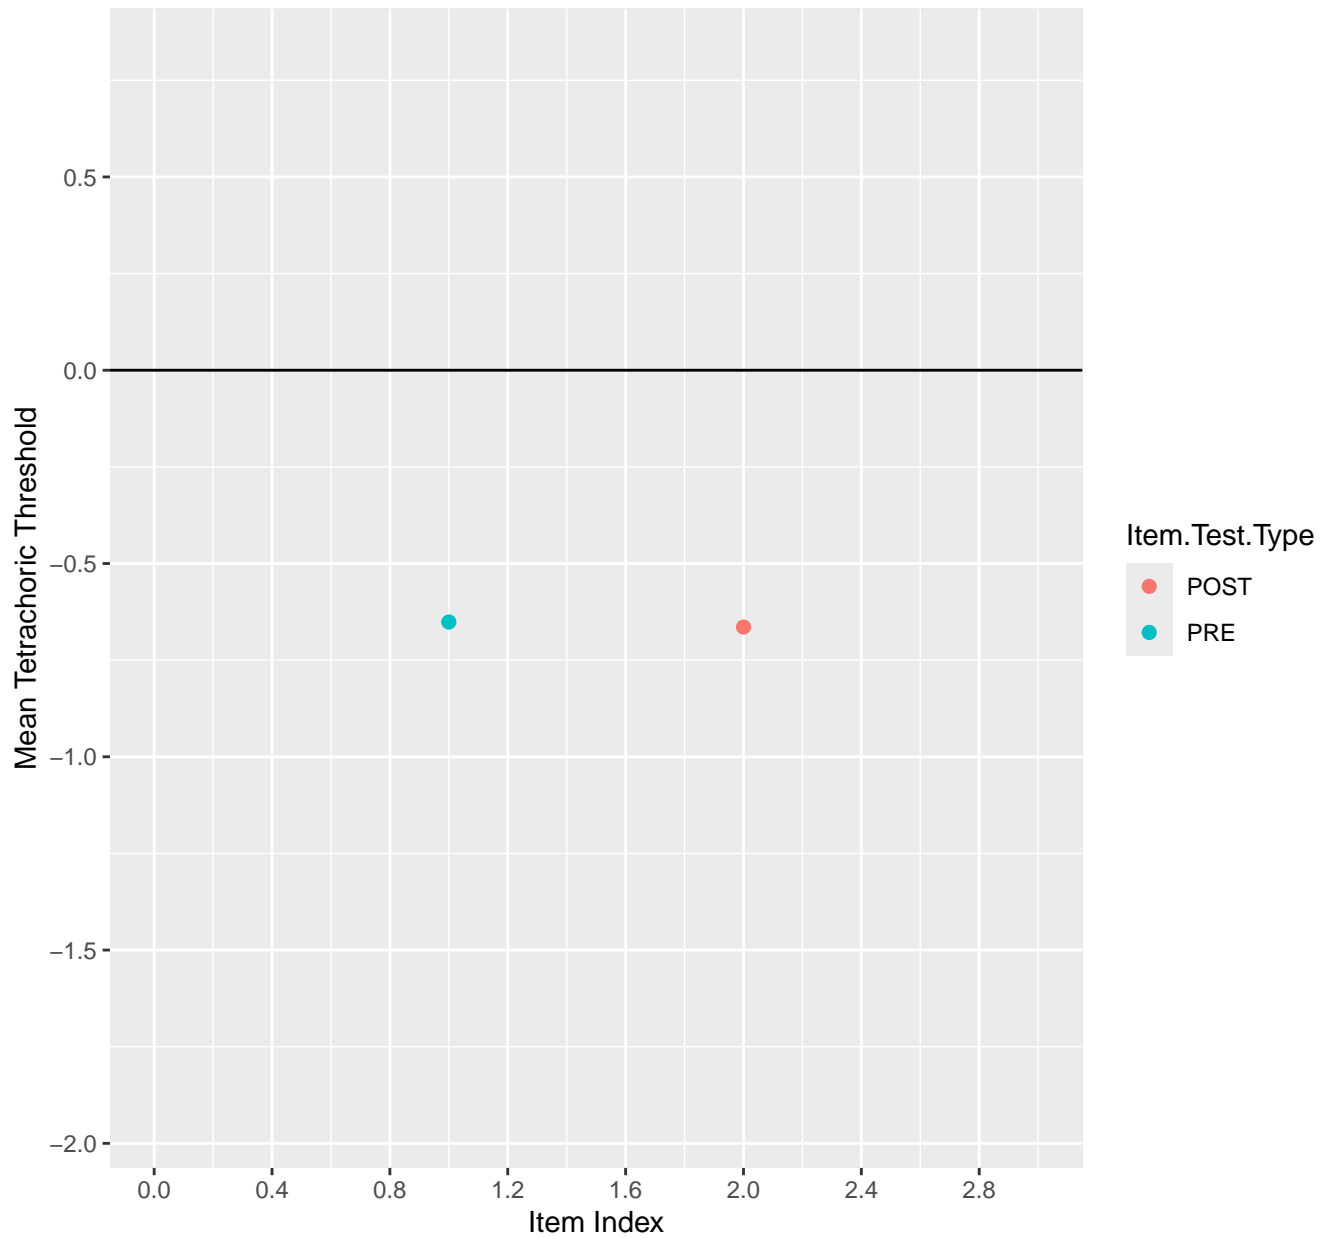

Mean Tetrachoric Threshold For KD1.1.V1

Mean Tetrachoric Threshold For KD1.1.V3

Mean Tetrachoric Threshold For KD1.2.V1

Mean Tetrachoric Threshold For KD1.3.V1

Mean Tetrachoric Threshold For KD1.3.V2

Mean Tetrachoric Threshold For KD1.4.V1

Mean Tetrachoric Threshold For KD1.5.V1

Mean Tetrachoric Threshold For KD1.5.V3

Mean Tetrachoric Threshold For KD1.6.V1

Mean Tetrachoric Threshold For KD1.6.V3

Mean Tetrachoric Threshold For KD1.6.V4EC

Mean Tetrachoric Threshold For KD1.7.V1

Mean Tetrachoric Threshold For KD1.8.V1

Mean Tetrachoric Threshold For KD1.8.V3

Mean Tetrachoric Threshold For KD1.9.V1

Mean Tetrachoric Threshold For KD1.10.V1

Mean Tetrachoric Threshold For KD1.10.V3

Mean Tetrachoric Threshold For KD1.10.V6EC

Mean Tetrachoric Threshold For KD1.11.V1

Mean Tetrachoric Threshold For KD1.11.V6EC

Mean Tetrachoric Threshold For KD1.12.V1

Mean Tetrachoric Threshold For KD1.13.V1

Mean Tetrachoric Threshold For KD1.13.V3