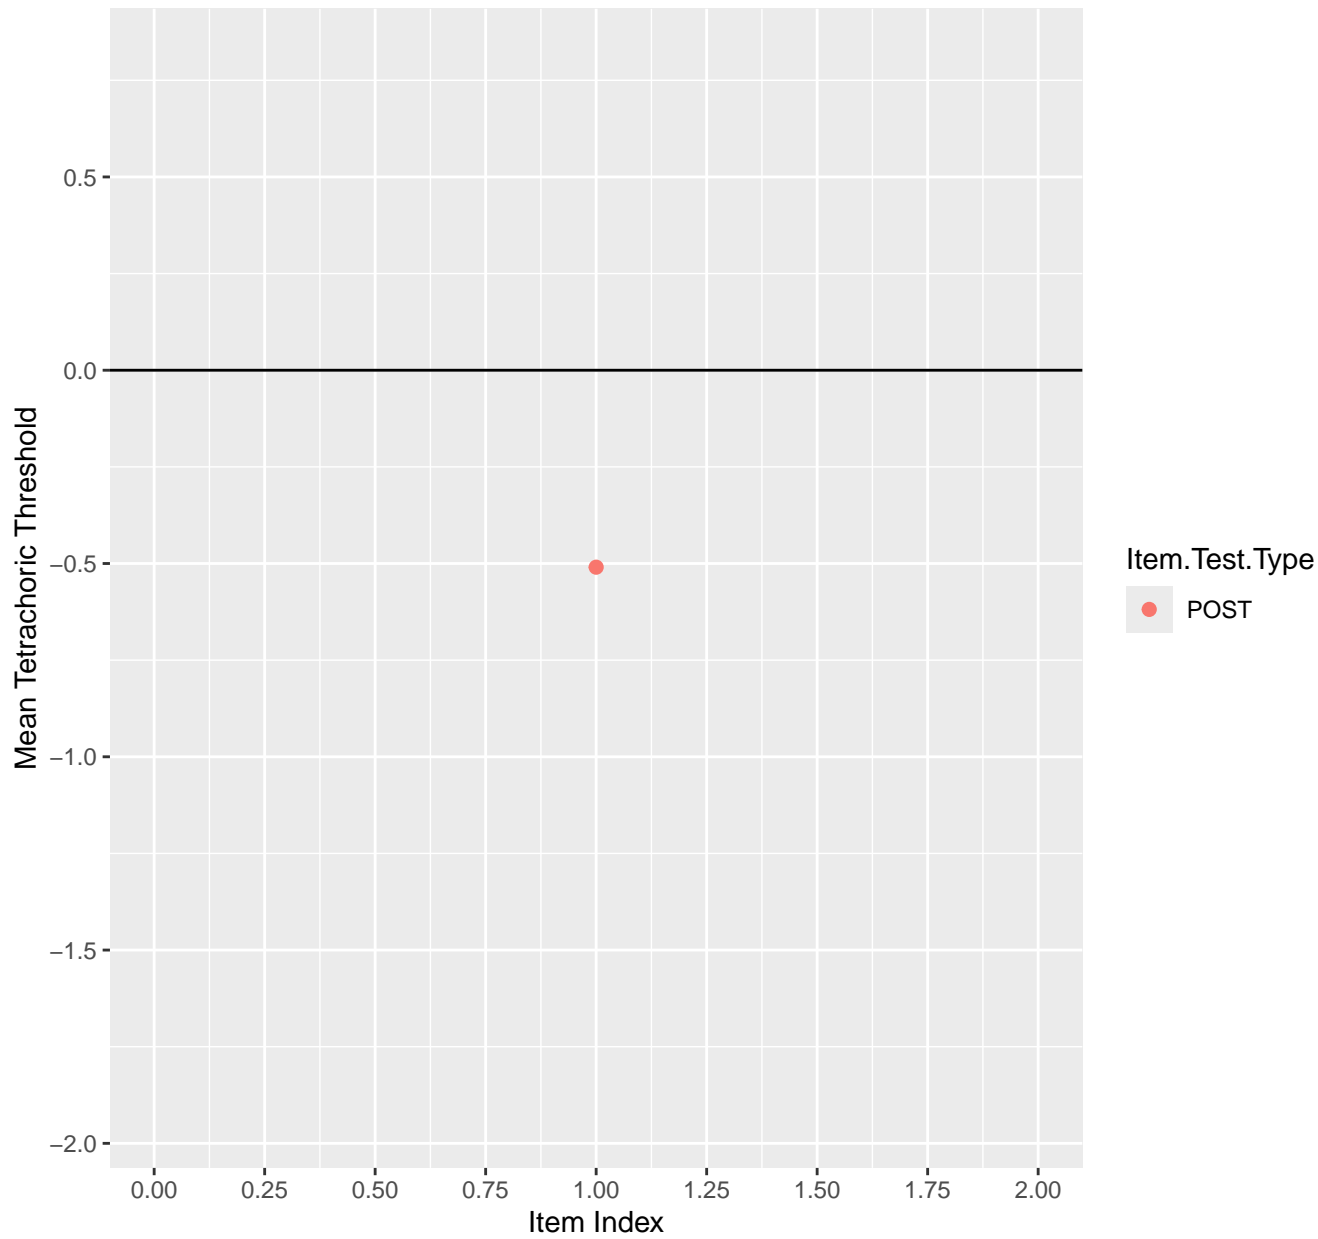

Mean Tetrachoric Threshold For KD1.1.V1

Mean Tetrachoric Threshold For KD1.1.V3

Mean Tetrachoric Threshold For KD1.2.V1

Mean Tetrachoric Threshold For KD1.3.V1

Mean Tetrachoric Threshold For KD1.3.V2

Mean Tetrachoric Threshold For KD1.4.V1

Mean Tetrachoric Threshold For KD1.5.V1

Mean Tetrachoric Threshold For KD1.5.V3

Mean Tetrachoric Threshold For KD1.6.V1

Mean Tetrachoric Threshold For KD1.6.V3

Mean Tetrachoric Threshold For KD1.6.V4EC

Mean Tetrachoric Threshold For KD1.7.V1

Mean Tetrachoric Threshold For KD1.8.V1

Mean Tetrachoric Threshold For KD1.8.V3

Mean Tetrachoric Threshold For KD1.9.V1

Mean Tetrachoric Threshold For KD1.10.V1

Mean Tetrachoric Threshold For KD1.10.V3

Mean Tetrachoric Threshold For KD1.10.V6EC

Mean Tetrachoric Threshold For KD1.11.V1

Mean Tetrachoric Threshold For KD1.11.V6EC

Mean Tetrachoric Threshold For KD1.12.V1

Mean Tetrachoric Threshold For KD1.13.V1

Mean Tetrachoric Threshold For KD1.13.V3