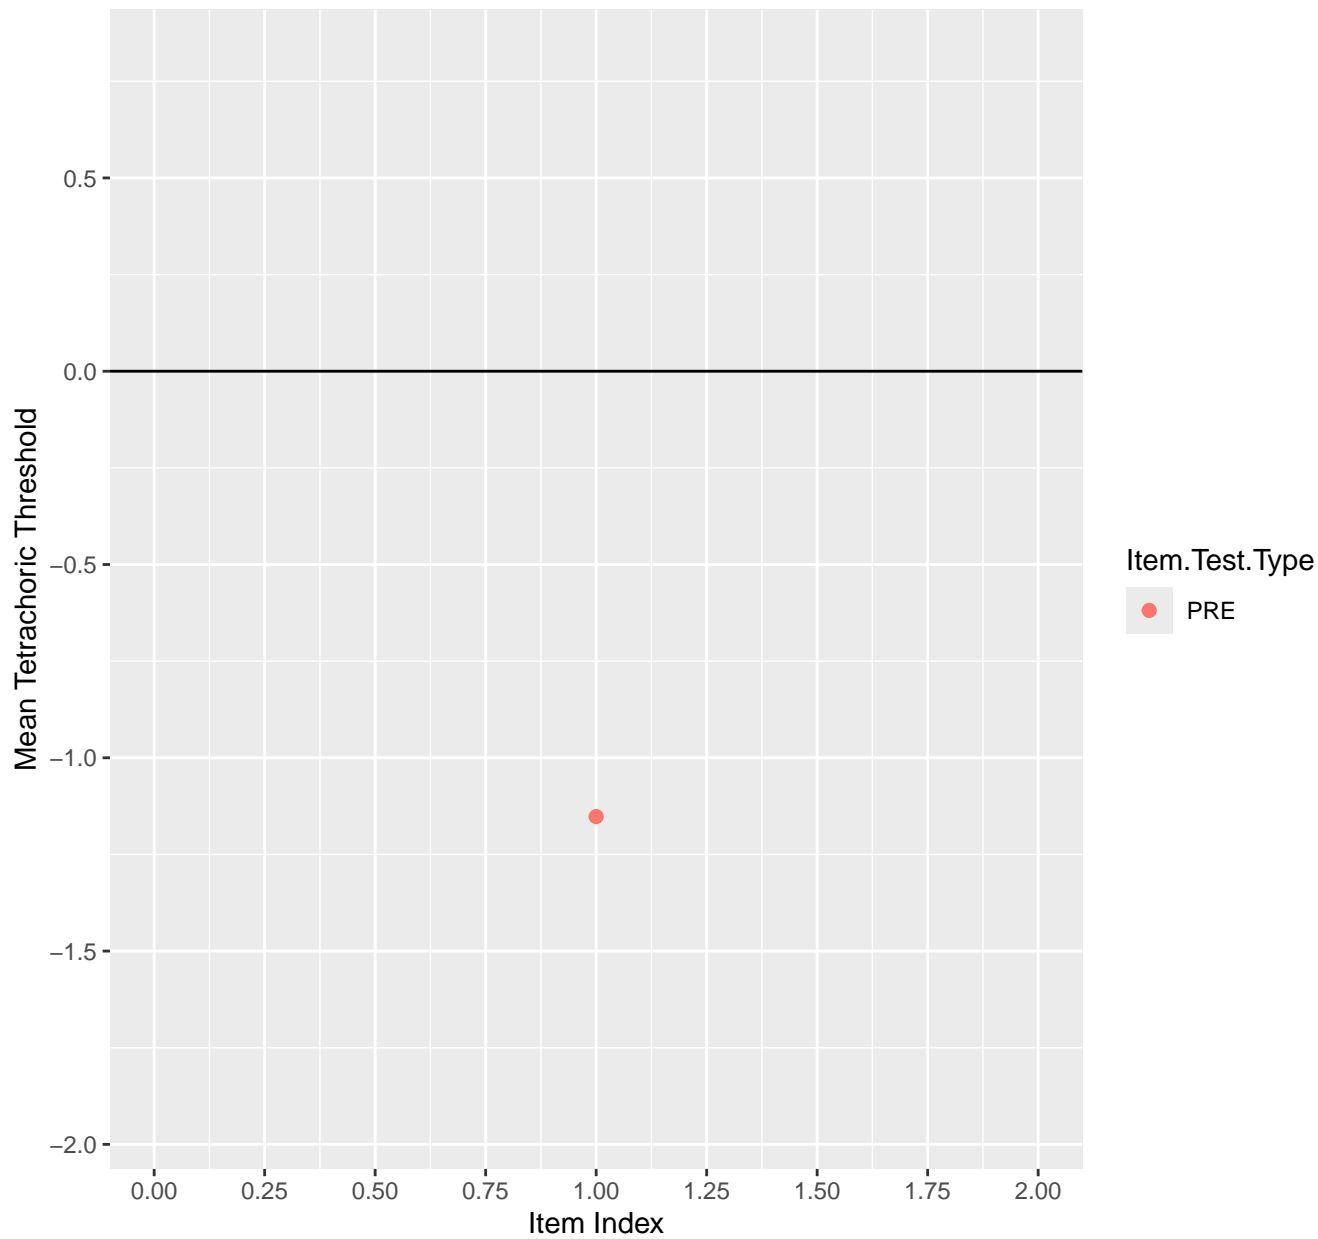

Mean Tetrachoric Threshold For KD1.1.V1

Mean Tetrachoric Threshold For KD1.1.V3

Mean Tetrachoric Threshold For KD1.2.V1

Mean Tetrachoric Threshold For KD1.3.V1

Mean Tetrachoric Threshold For KD1.3.V2

Mean Tetrachoric Threshold For KD1.4.V1

Mean Tetrachoric Threshold For KD1.5.V1

Mean Tetrachoric Threshold For KD1.5.V3

Mean Tetrachoric Threshold For KD1.6.V1

Mean Tetrachoric Threshold For KD1.6.V3

Mean Tetrachoric Threshold For KD1.6.V4EC

Mean Tetrachoric Threshold For KD1.7.V1

Mean Tetrachoric Threshold For KD1.8.V1

Mean Tetrachoric Threshold For KD1.8.V3

Mean Tetrachoric Threshold For KD1.9.V1

Mean Tetrachoric Threshold For KD1.10.V1

Mean Tetrachoric Threshold For KD1.10.V3

Mean Tetrachoric Threshold For KD1.10.V6EC

Mean Tetrachoric Threshold For KD1.11.V1

Mean Tetrachoric Threshold For KD1.11.V6EC

Mean Tetrachoric Threshold For KD1.12.V1

Mean Tetrachoric Threshold For KD1.13.V1

Mean Tetrachoric Threshold For KD1.13.V3