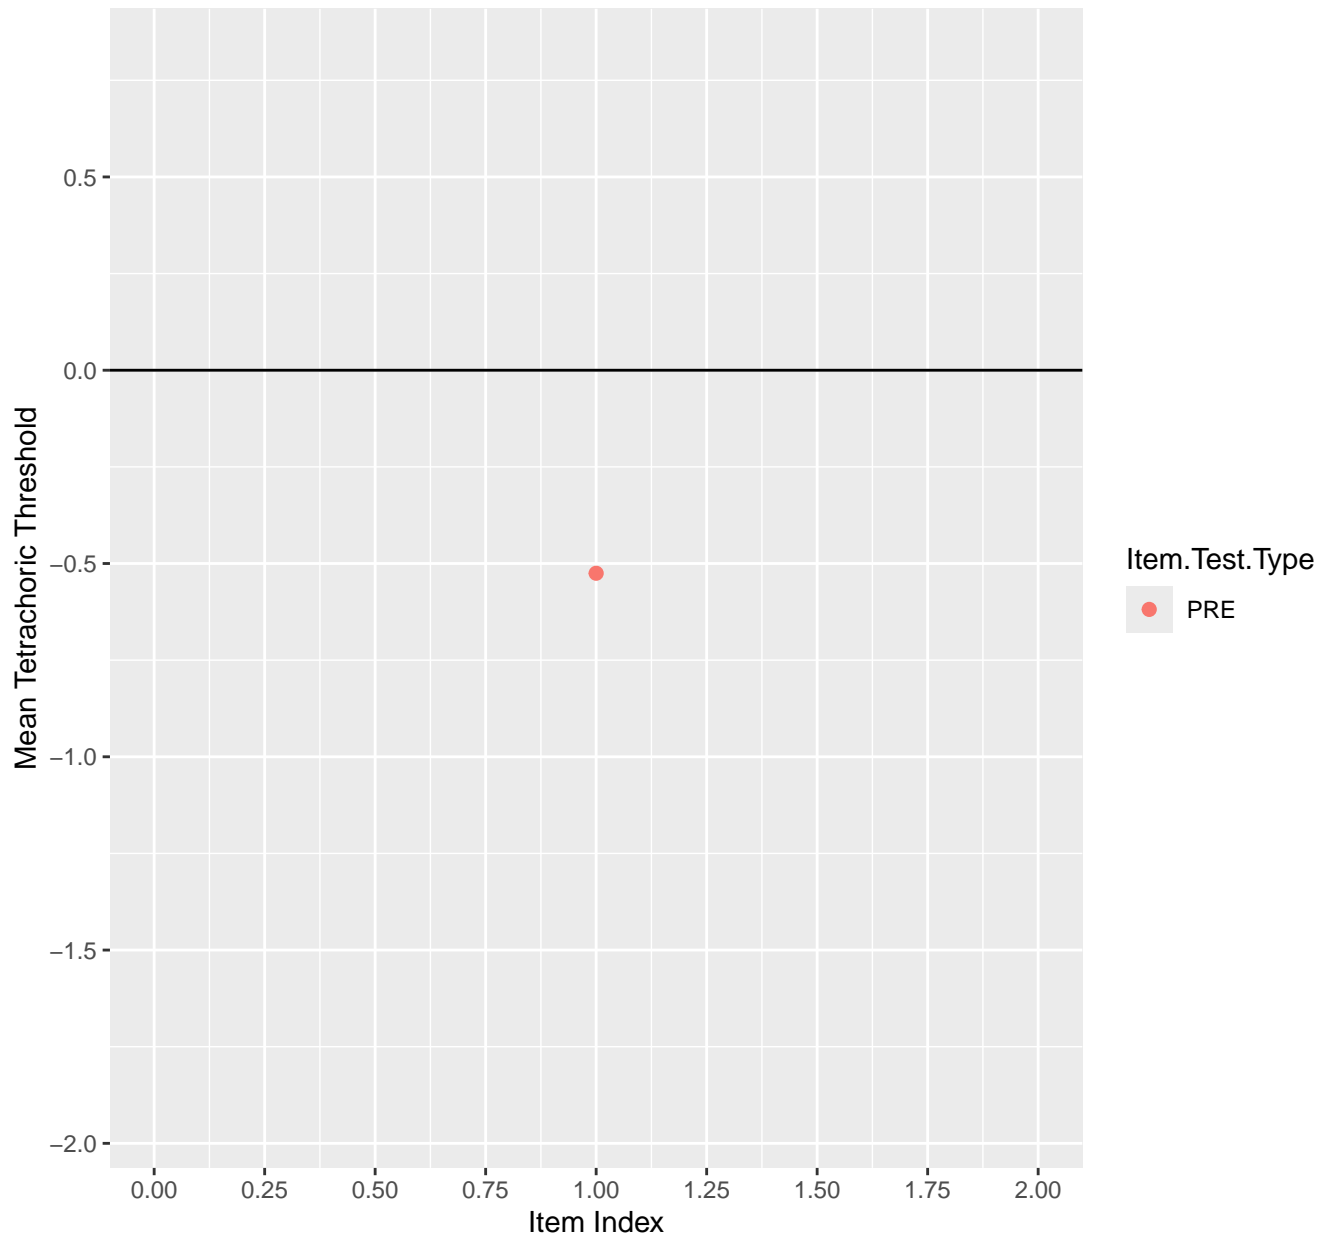

Mean Tetrachoric Threshold For KD1.26.V1