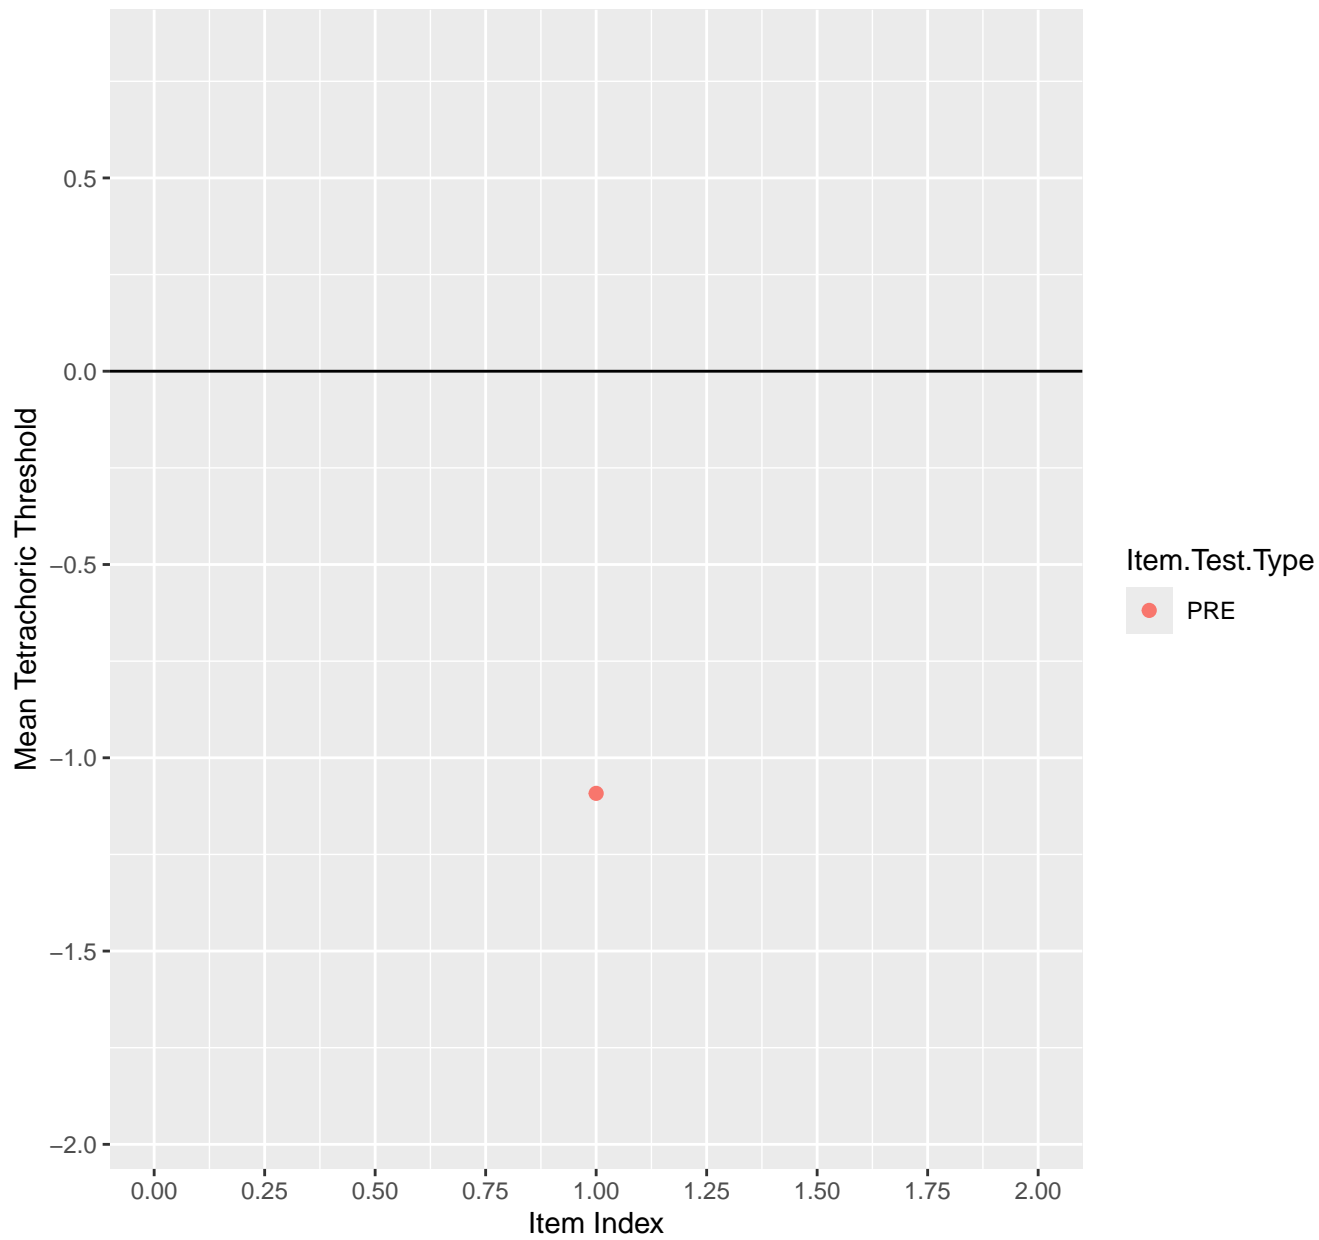

Mean Tetrachoric Threshold For KD1.1.V1

Mean Tetrachoric Threshold For KD1.1.V3

Mean Tetrachoric Threshold For KD1.2.V1

Mean Tetrachoric Threshold For KD1.3.V1

Mean Tetrachoric Threshold For KD1.3.V2

Mean Tetrachoric Threshold For KD1.4.V1

Mean Tetrachoric Threshold For KD1.5.V1

Mean Tetrachoric Threshold For KD1.5.V3

Mean Tetrachoric Threshold For KD1.6.V1

Mean Tetrachoric Threshold For KD1.6.V3

Mean Tetrachoric Threshold For KD1.6.V4EC

Mean Tetrachoric Threshold For KD1.7.V1

Mean Tetrachoric Threshold For KD1.8.V1

Mean Tetrachoric Threshold For KD1.8.V3

Mean Tetrachoric Threshold For KD1.9.V1

Mean Tetrachoric Threshold For KD1.10.V1

Mean Tetrachoric Threshold For KD1.10.V3

Mean Tetrachoric Threshold For KD1.10.V6EC