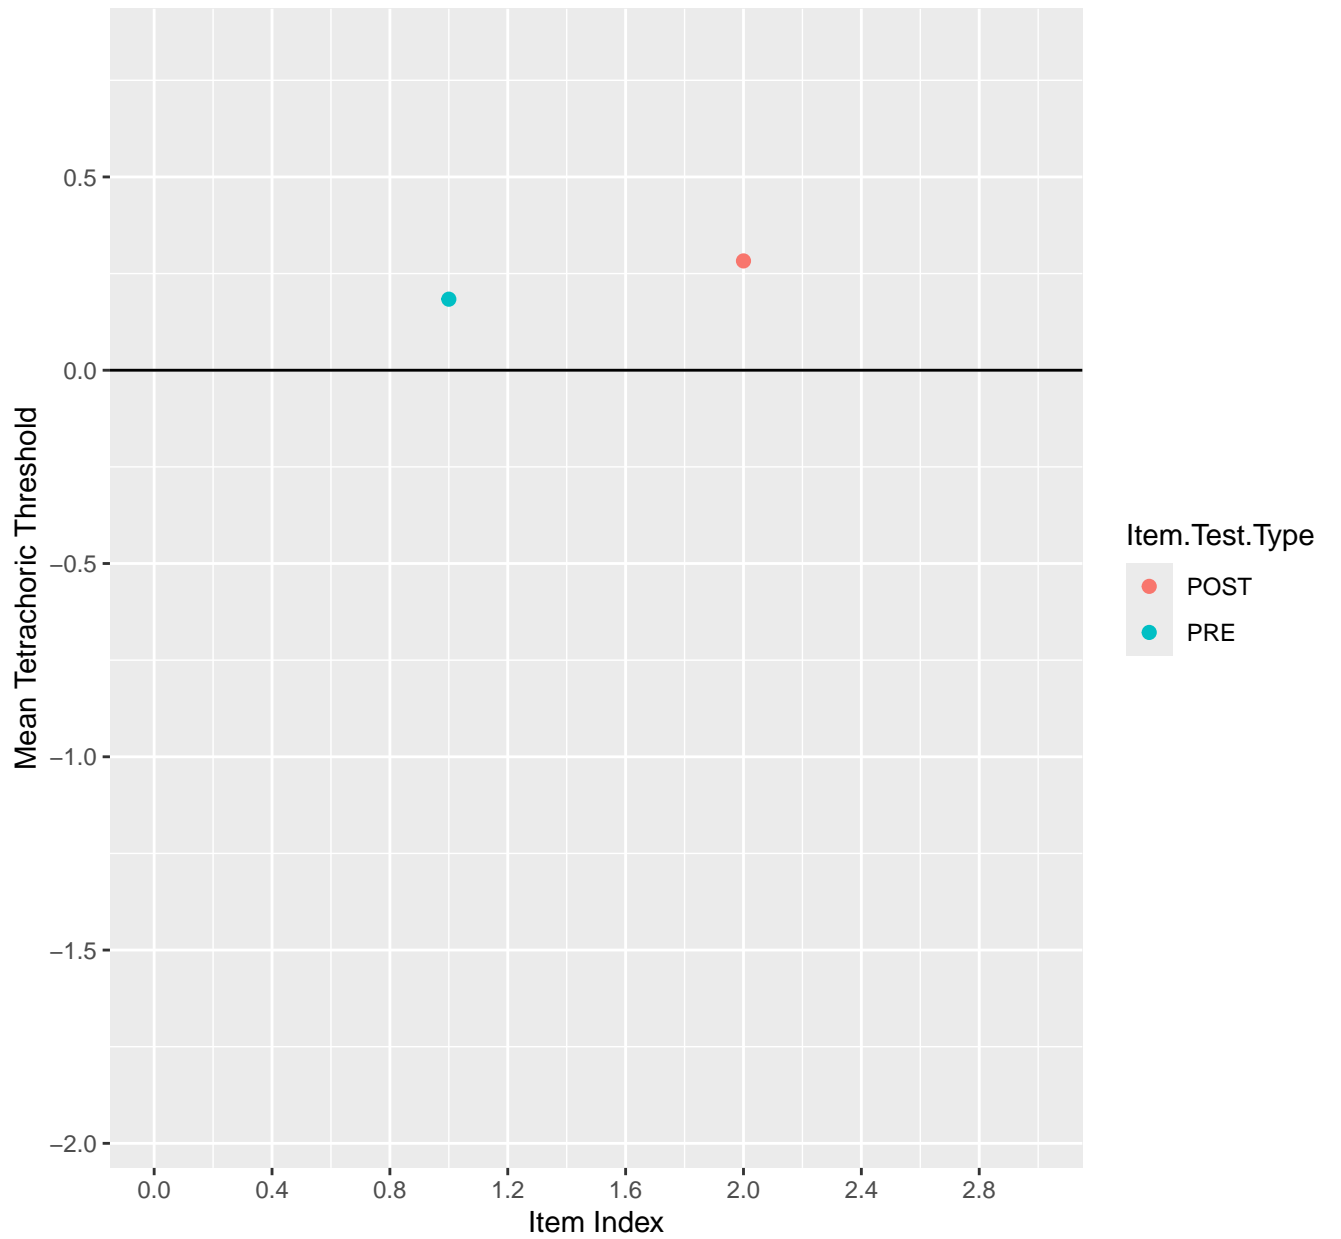

Mean Tetrachoric Threshold For KD1.1.V1

Mean Tetrachoric Threshold For KD1.1.V3

Mean Tetrachoric Threshold For KD1.2.V1

Mean Tetrachoric Threshold For KD1.3.V1

Mean Tetrachoric Threshold For KD1.3.V2

Mean Tetrachoric Threshold For KD1.4.V1

Mean Tetrachoric Threshold For KD1.16.V1

Mean Tetrachoric Threshold For KD1.17.V1

Mean Tetrachoric Threshold For KD1.17.V2EC

Mean Tetrachoric Threshold For KD1.17.V3AH

Mean Tetrachoric Threshold For KD1.18.V1

Mean Tetrachoric Threshold For KD1.18.V3

Mean Tetrachoric Threshold For KD1.19.V1

Mean Tetrachoric Threshold For KD1.19.V3

Mean Tetrachoric Threshold For KD1.20.V1

Mean Tetrachoric Threshold For KD1.20.V2EC