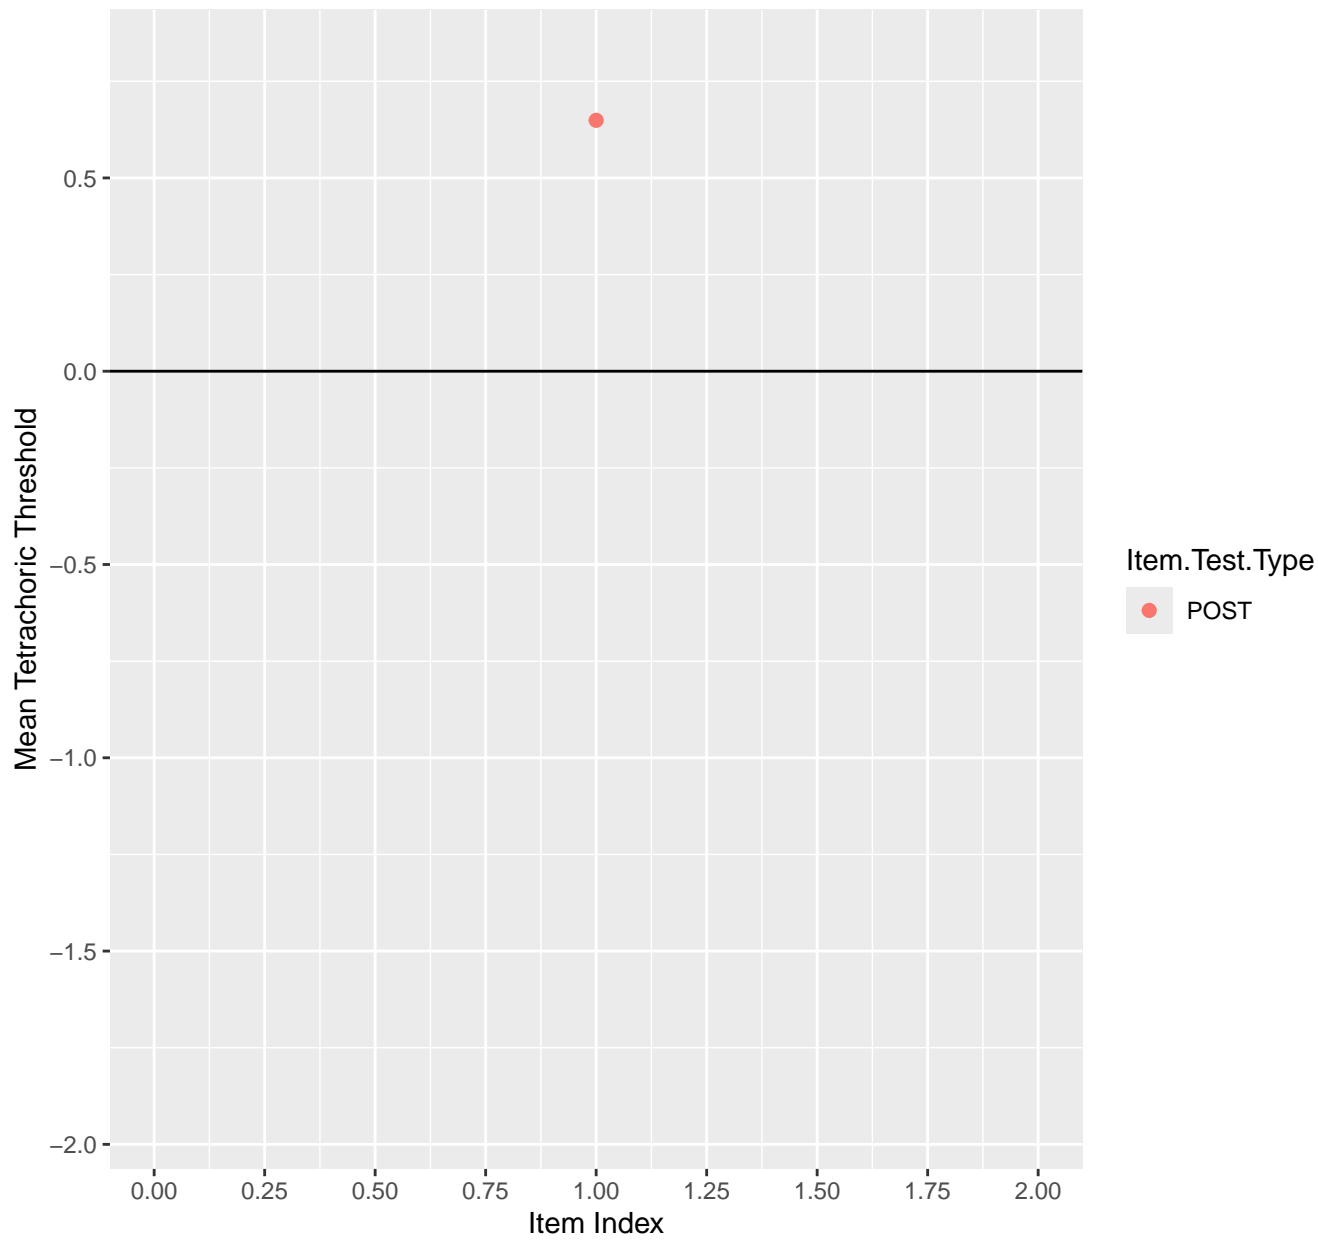

Mean Tetrachoric Threshold For KD1.28.V2AH