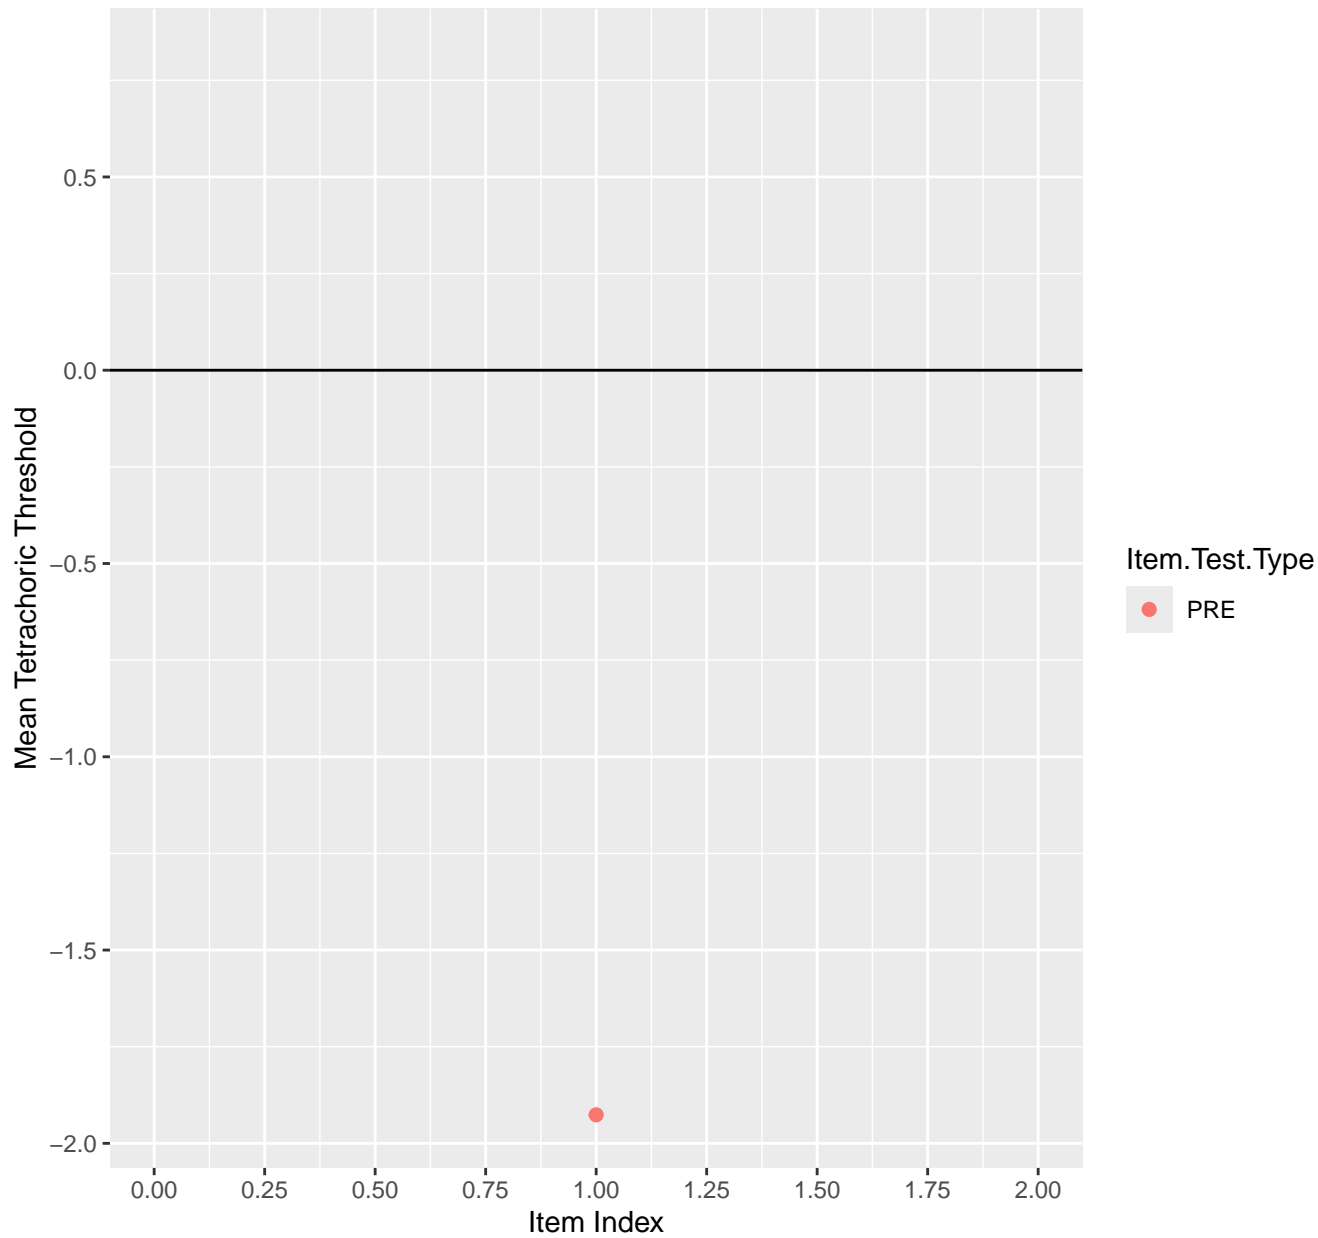

Mean Tetrachoric Threshold For KD1.1.V1

Mean Tetrachoric Threshold For KD1.1.V3

Mean Tetrachoric Threshold For KD1.2.V1

Mean Tetrachoric Threshold For KD1.3.V1

Mean Tetrachoric Threshold For KD1.3.V2

Mean Tetrachoric Threshold For KD1.4.V1

Mean Tetrachoric Threshold For KD1.5.V1

Mean Tetrachoric Threshold For KD1.5.V3

Mean Tetrachoric Threshold For KD1.6.V1

Mean Tetrachoric Threshold For KD1.6.V3

Mean Tetrachoric Threshold For KD1.6.V4EC

Mean Tetrachoric Threshold For KD1.7.V1

Mean Tetrachoric Threshold For KD1.8.V1

Mean Tetrachoric Threshold For KD1.8.V3

Mean Tetrachoric Threshold For KD1.9.V1

Mean Tetrachoric Threshold For KD1.10.V1

Mean Tetrachoric Threshold For KD1.10.V3

Mean Tetrachoric Threshold For KD1.10.V6EC

Mean Tetrachoric Threshold For KD1.11.V1

Mean Tetrachoric Threshold For KD1.11.V6EC

Mean Tetrachoric Threshold For KD1.12.V1

Mean Tetrachoric Threshold For KD1.13.V1

Mean Tetrachoric Threshold For KD1.13.V3