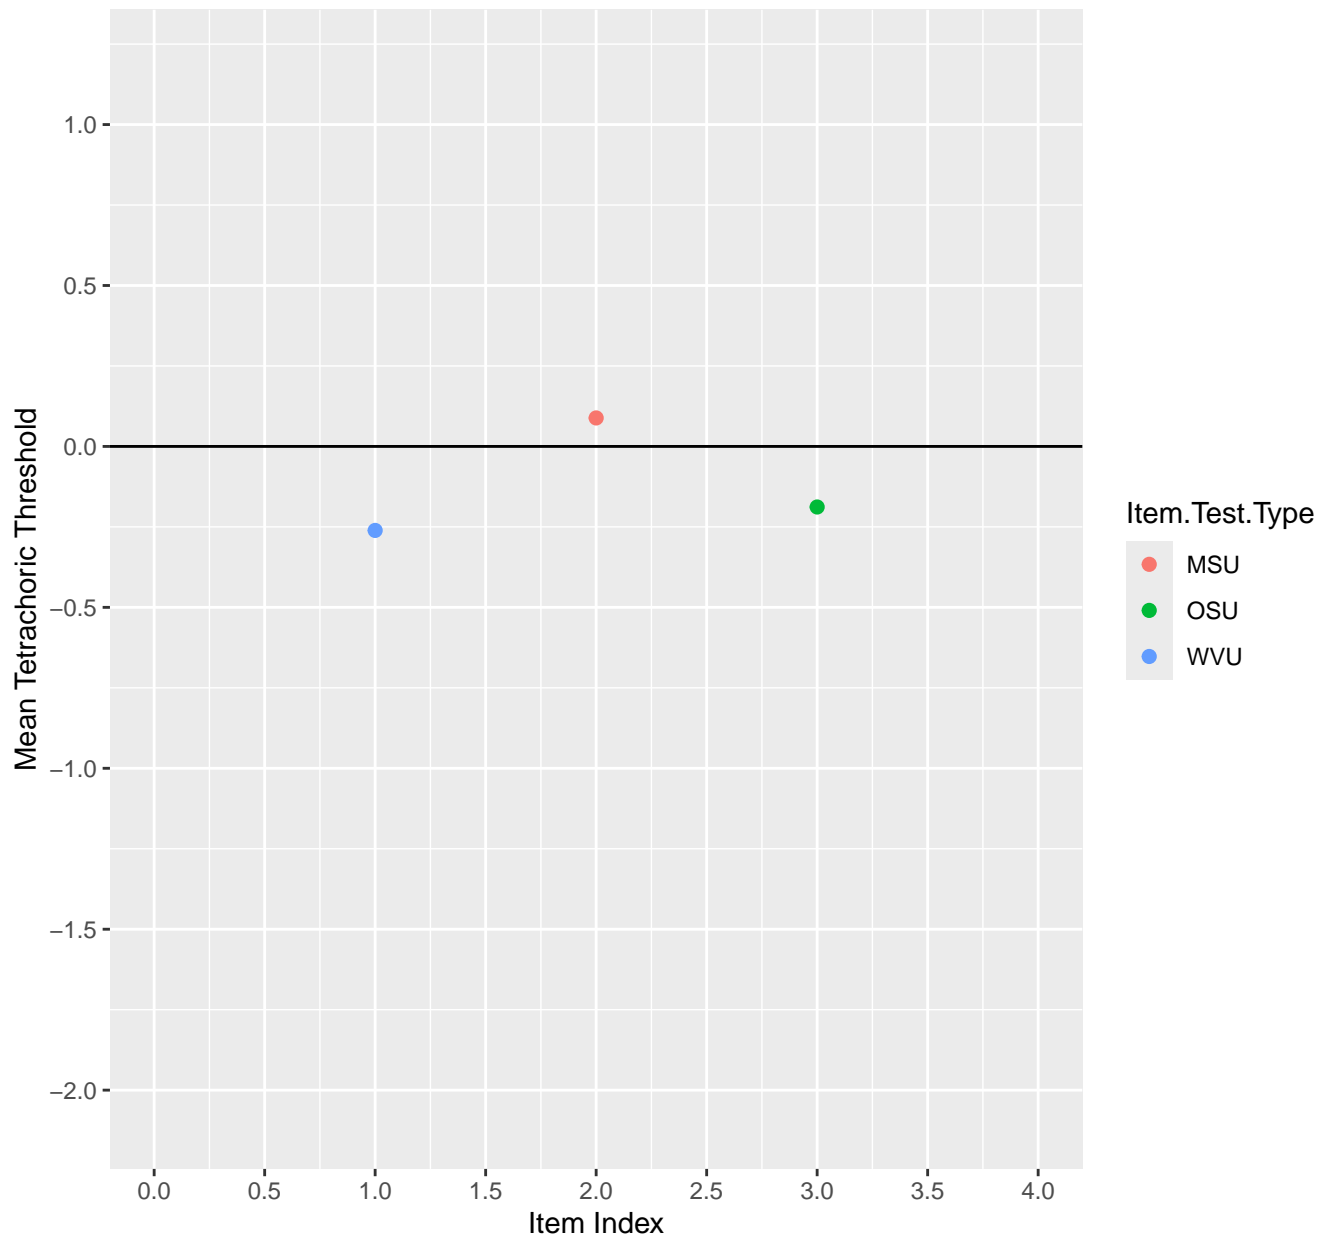

Mean Tetrachoric Threshold For KD1.25.V1