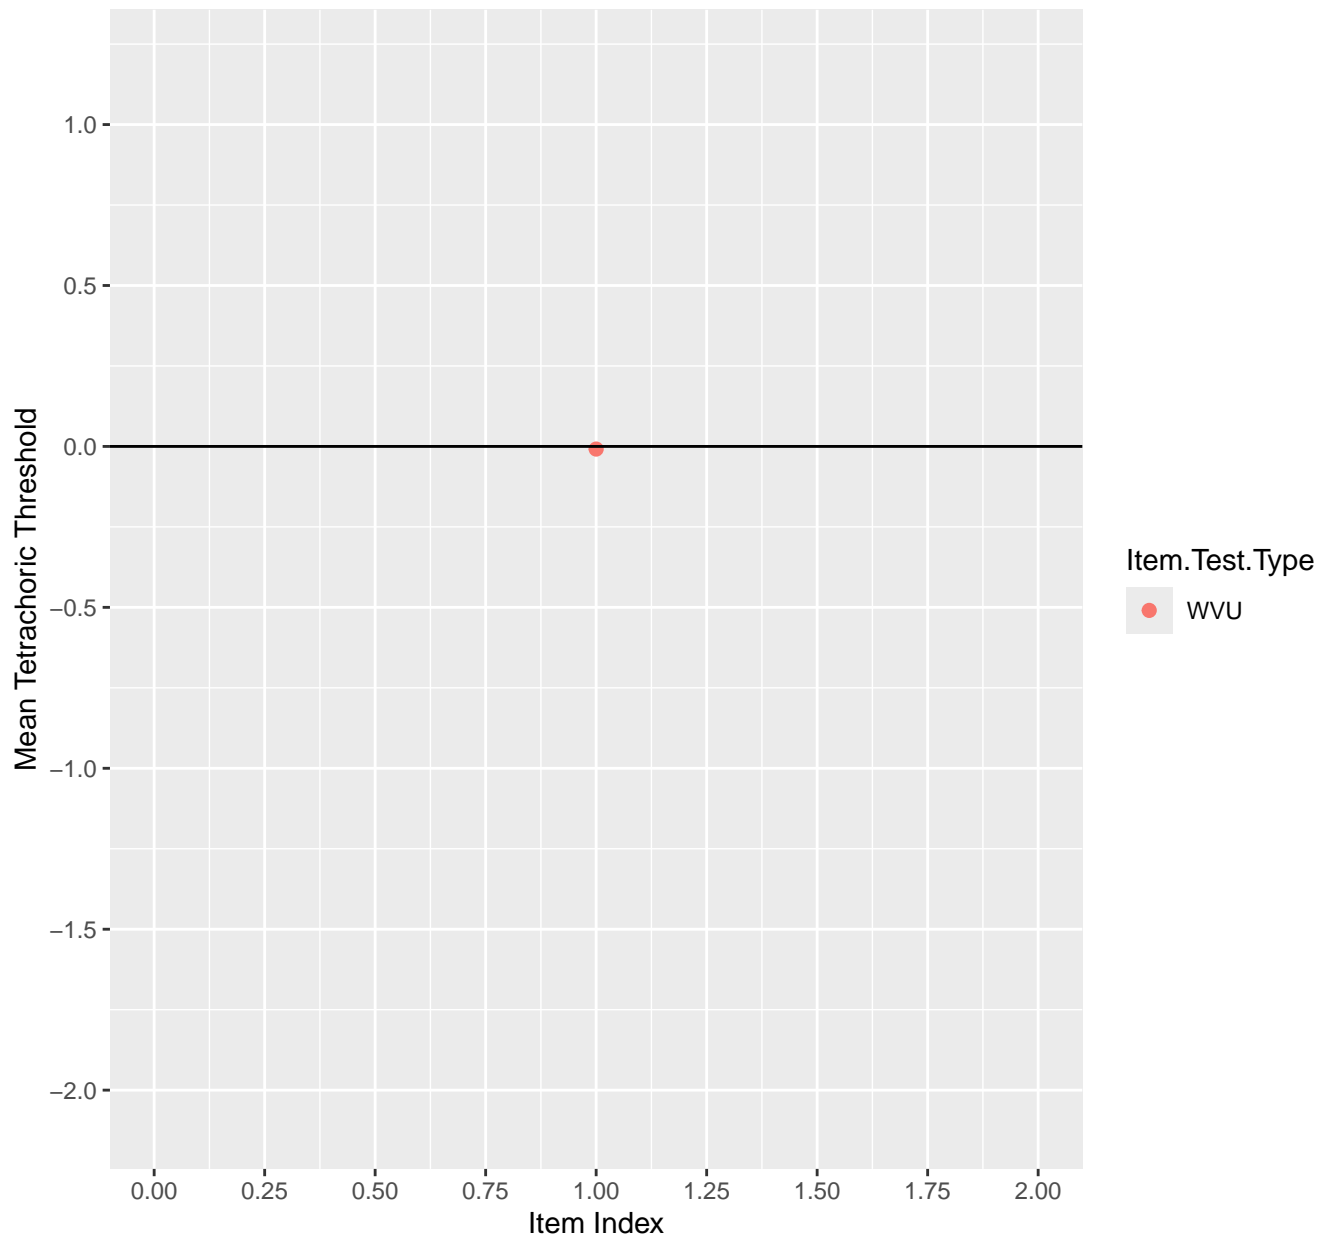

Mean Tetrachoric Threshold For KD1.42.V6EC