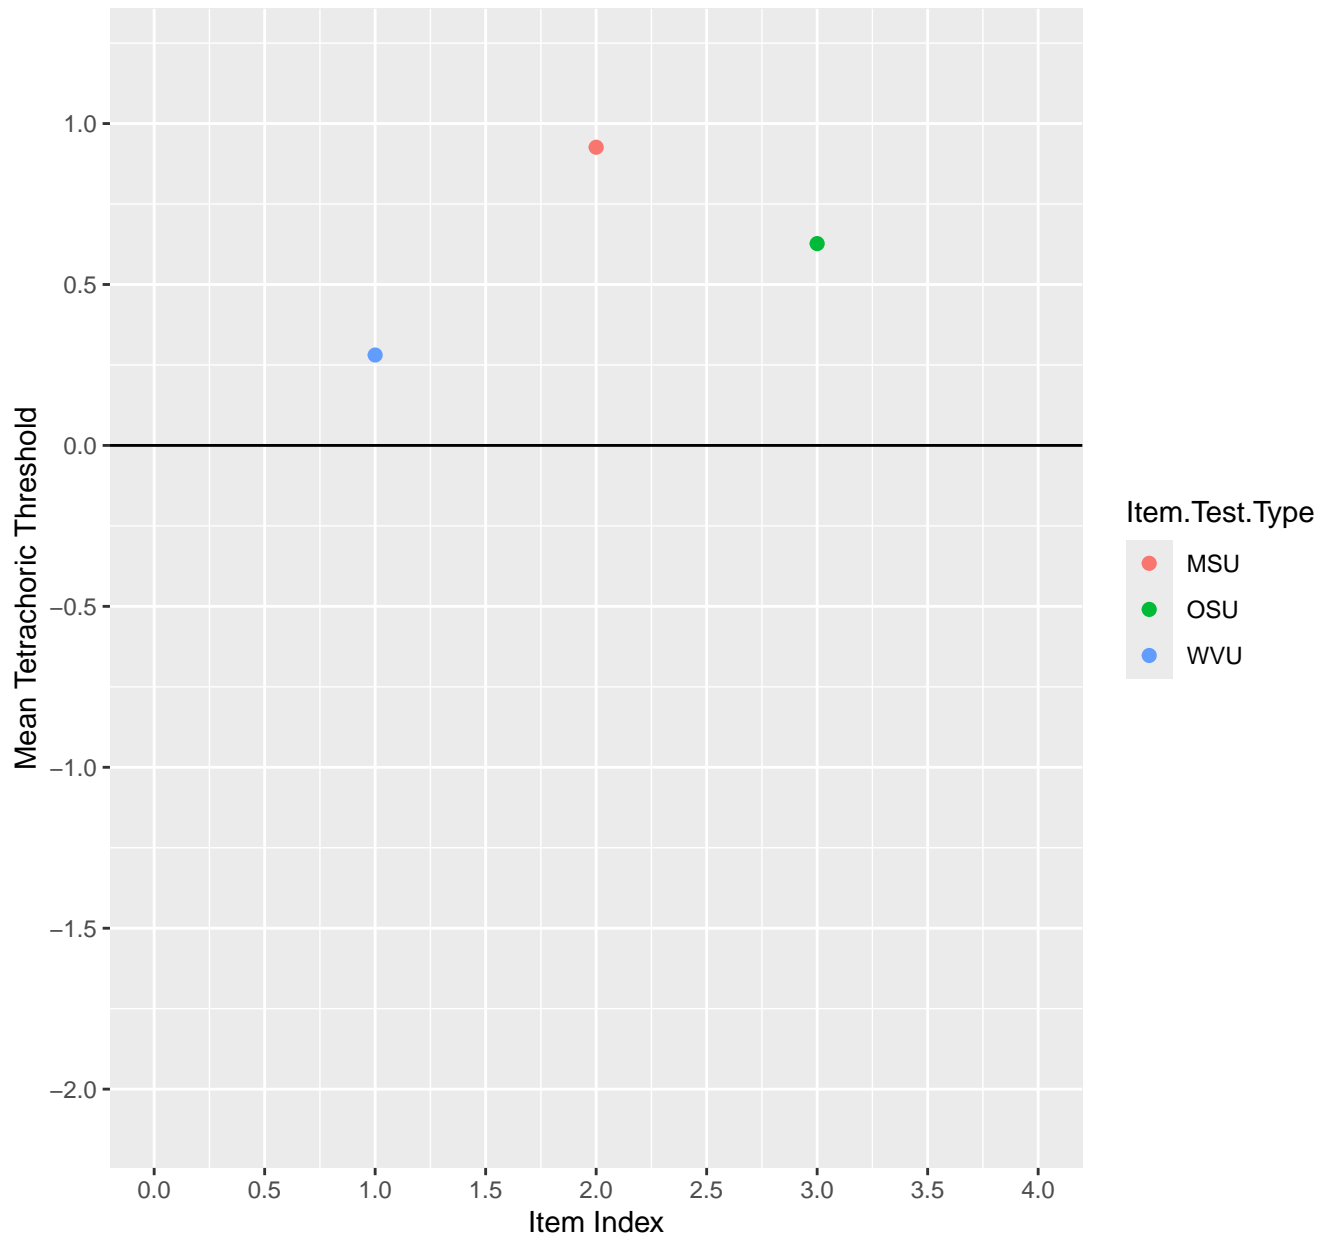

Mean Tetrachoric Threshold For KD1.37.V1