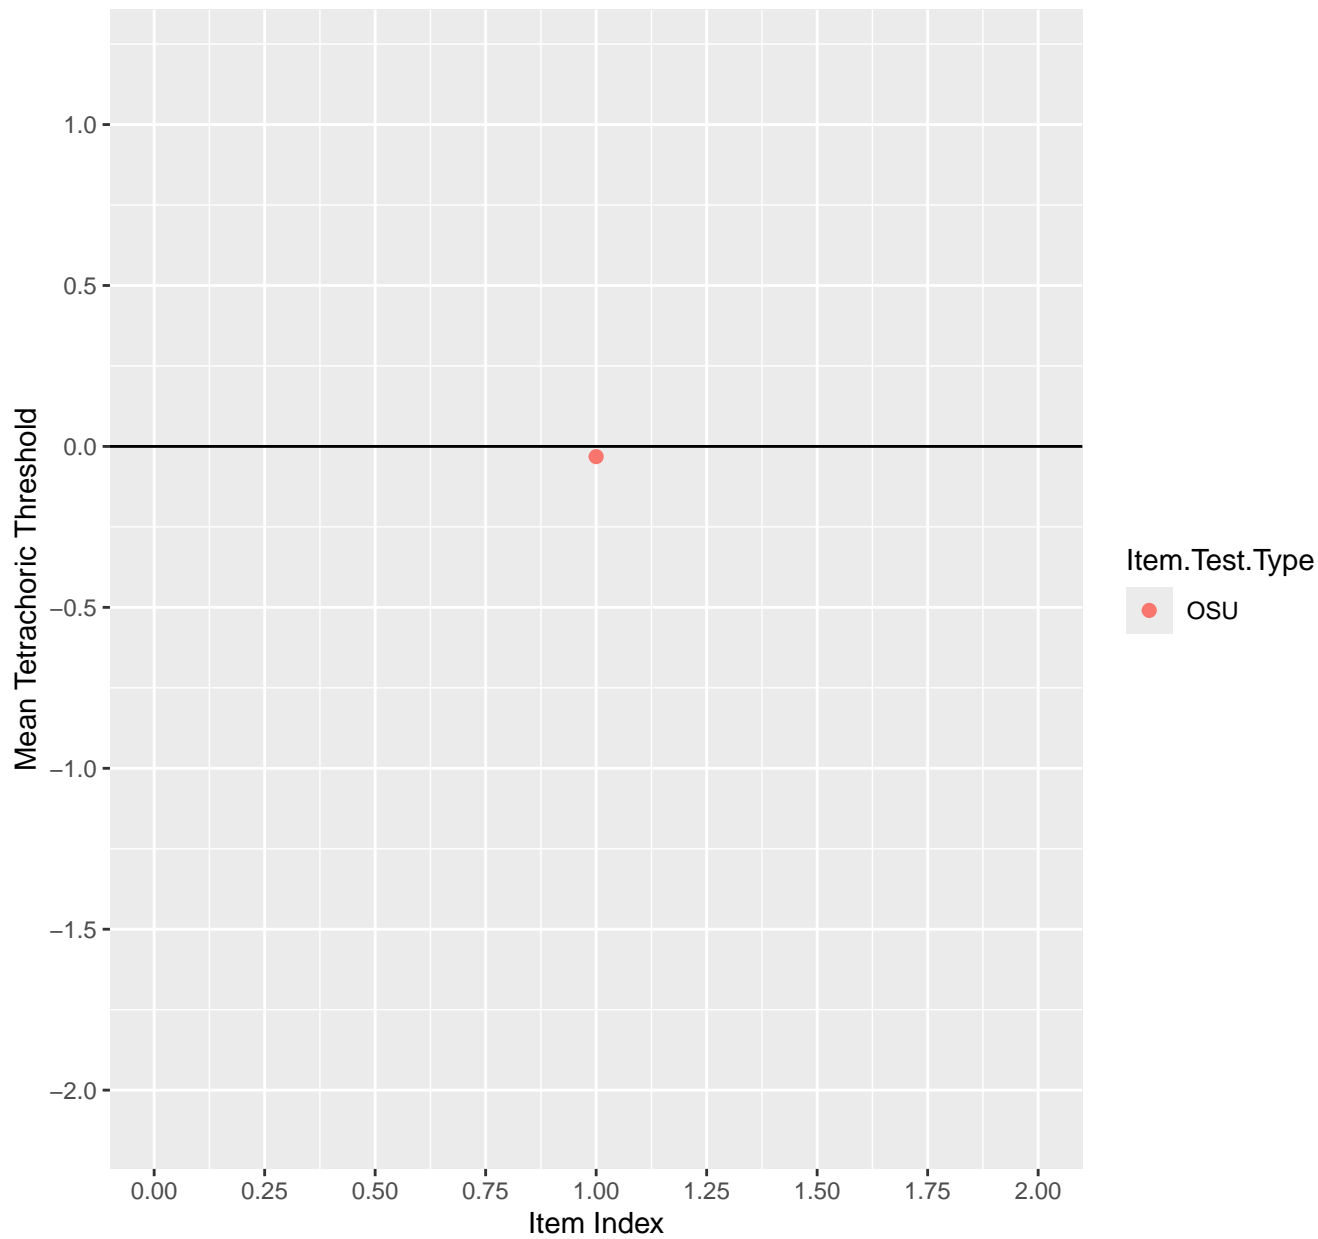

Mean Tetrachoric Threshold For KD1.32.V3AH