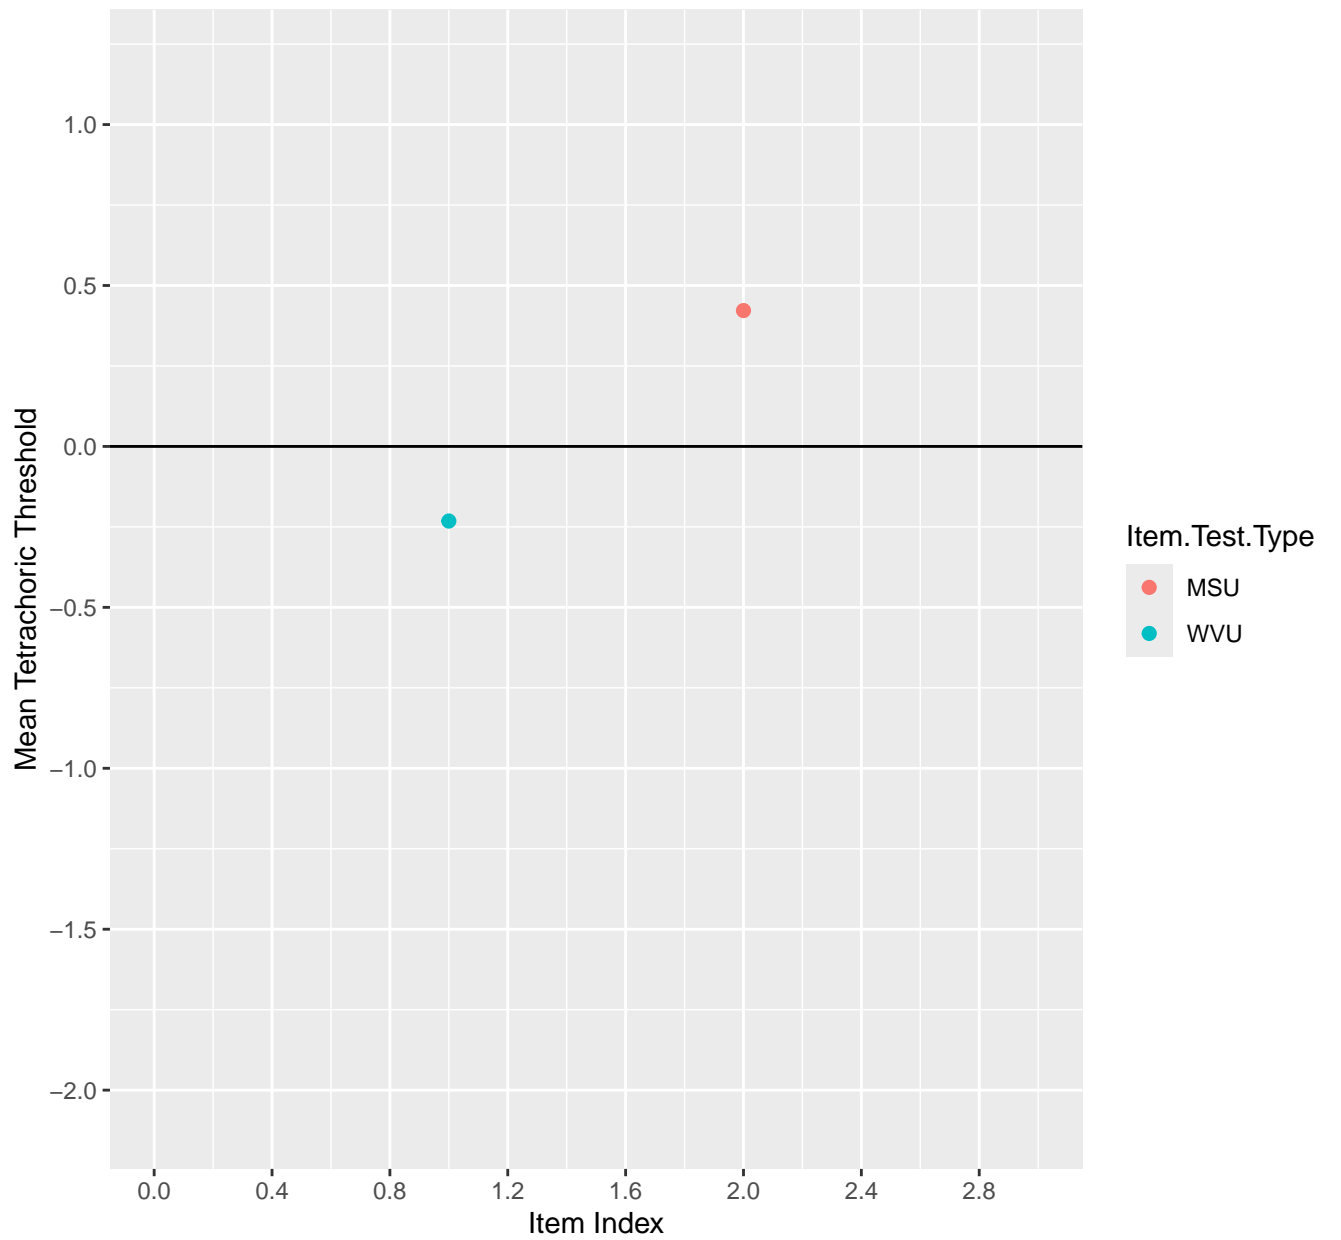

Mean Tetrachoric Threshold For KD1.5.V1