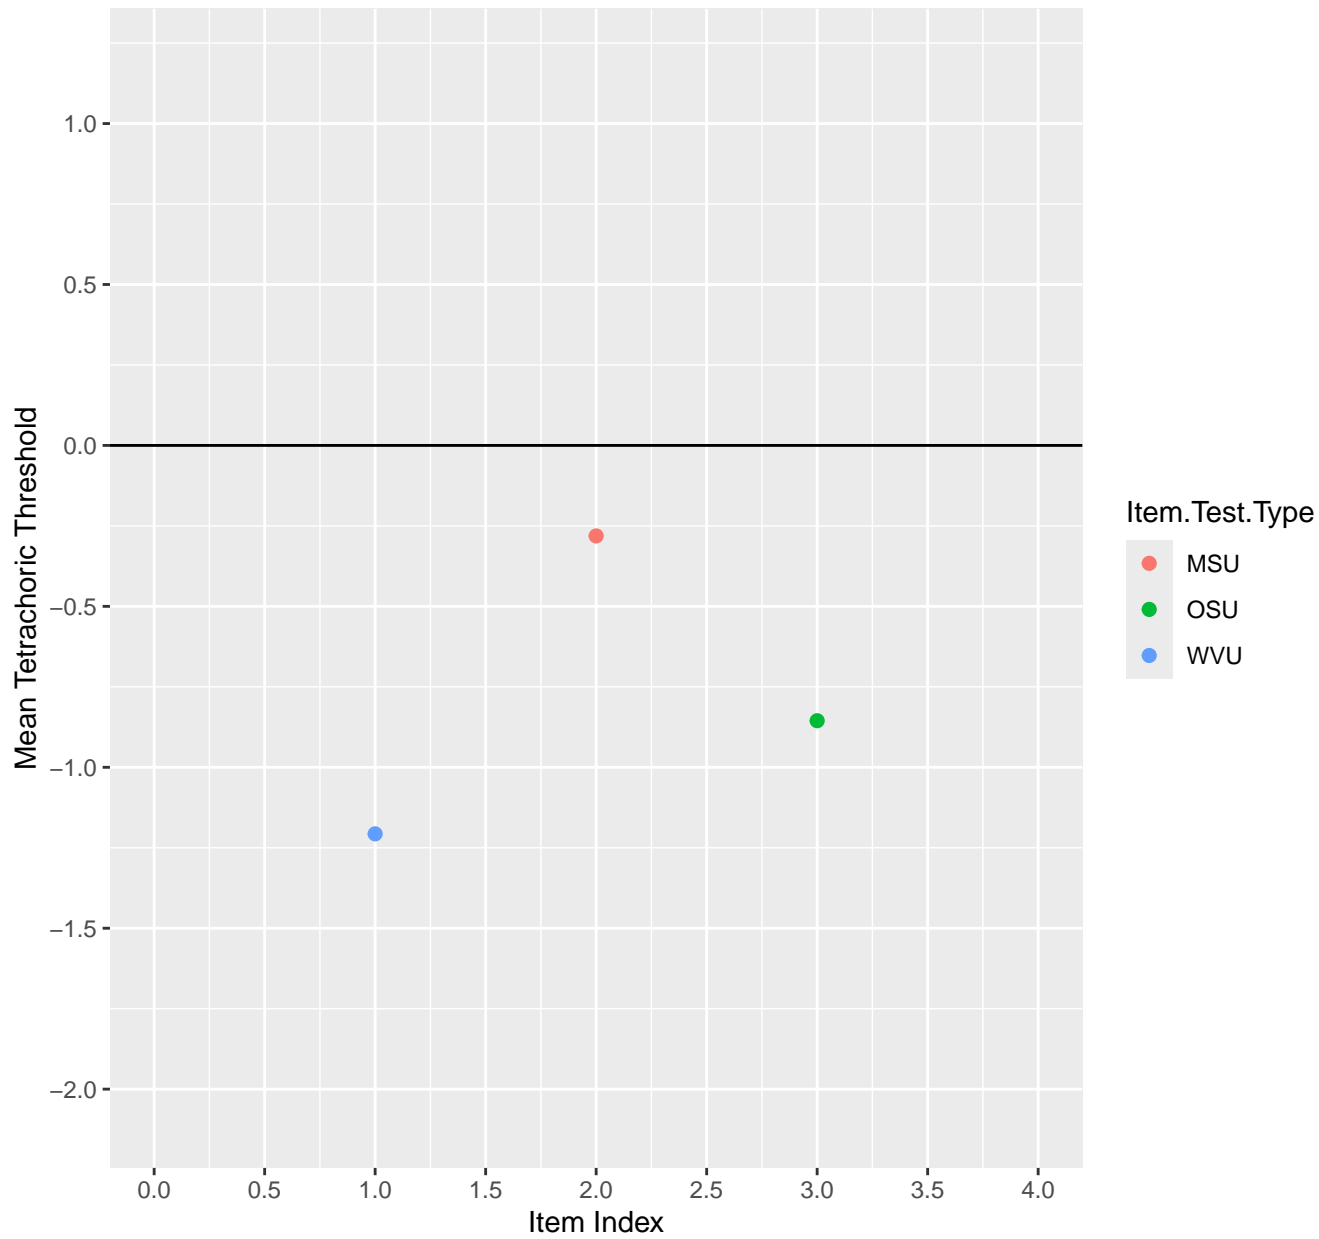

Mean Tetrachoric Threshold For KD1.16.V1