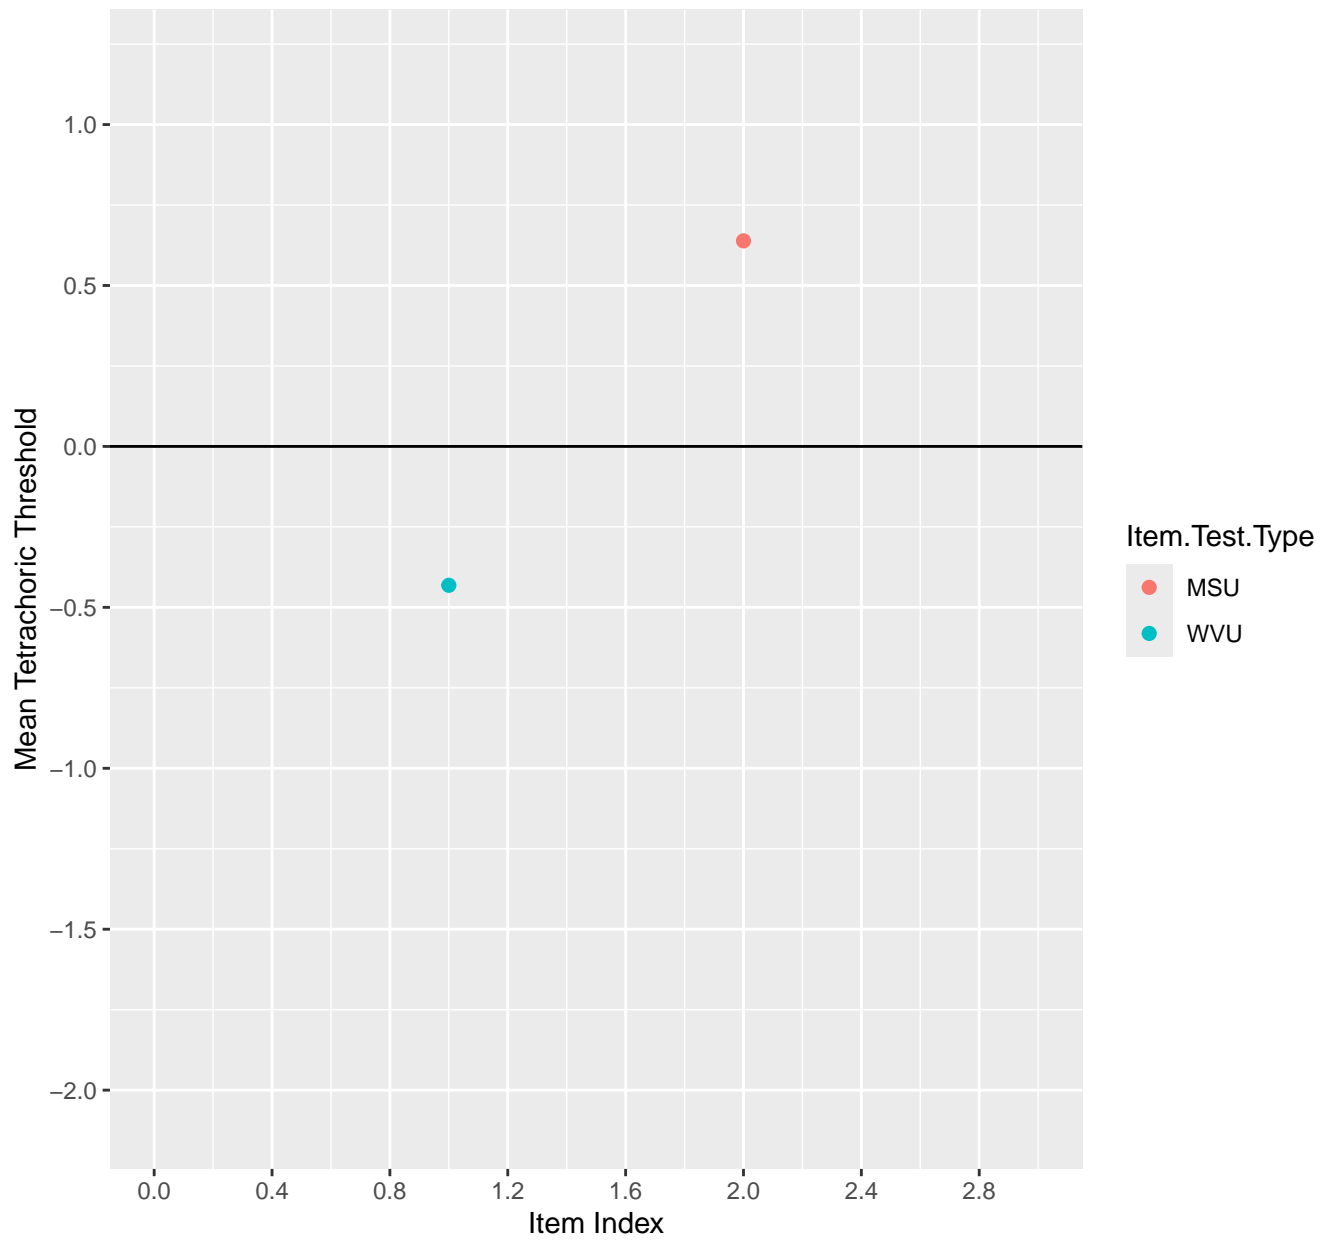

Mean Tetrachoric Threshold For KD1.41.V1