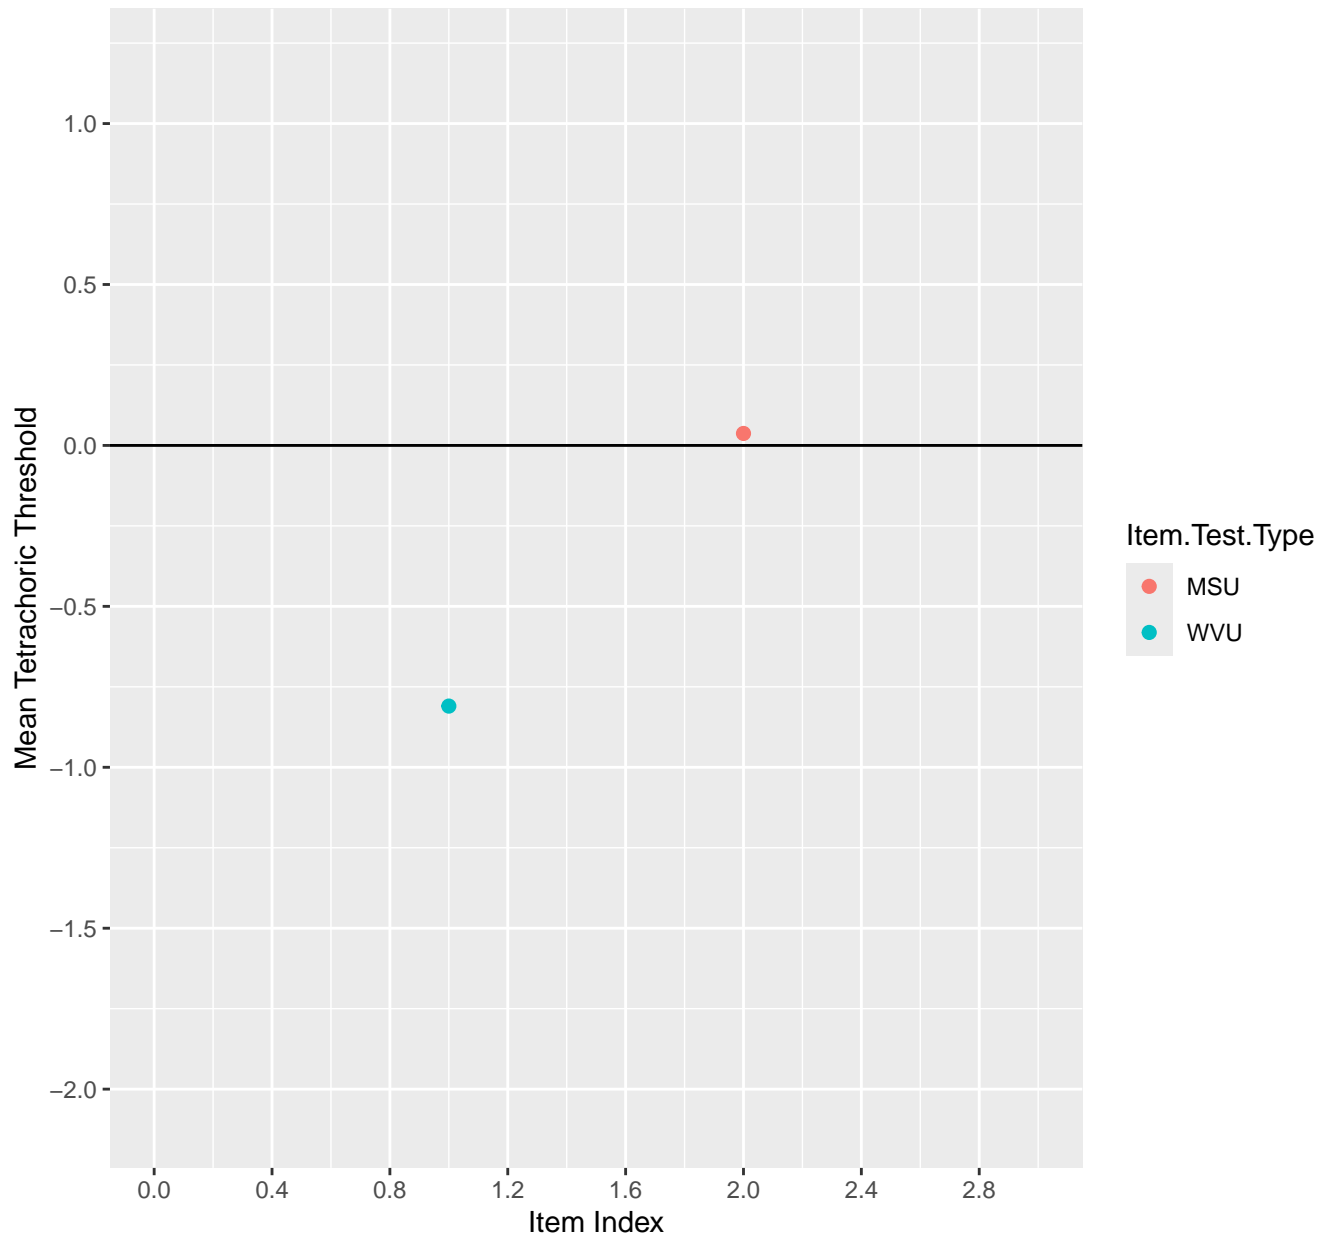

Mean Tetrachoric Threshold For KD1.20.V2EC