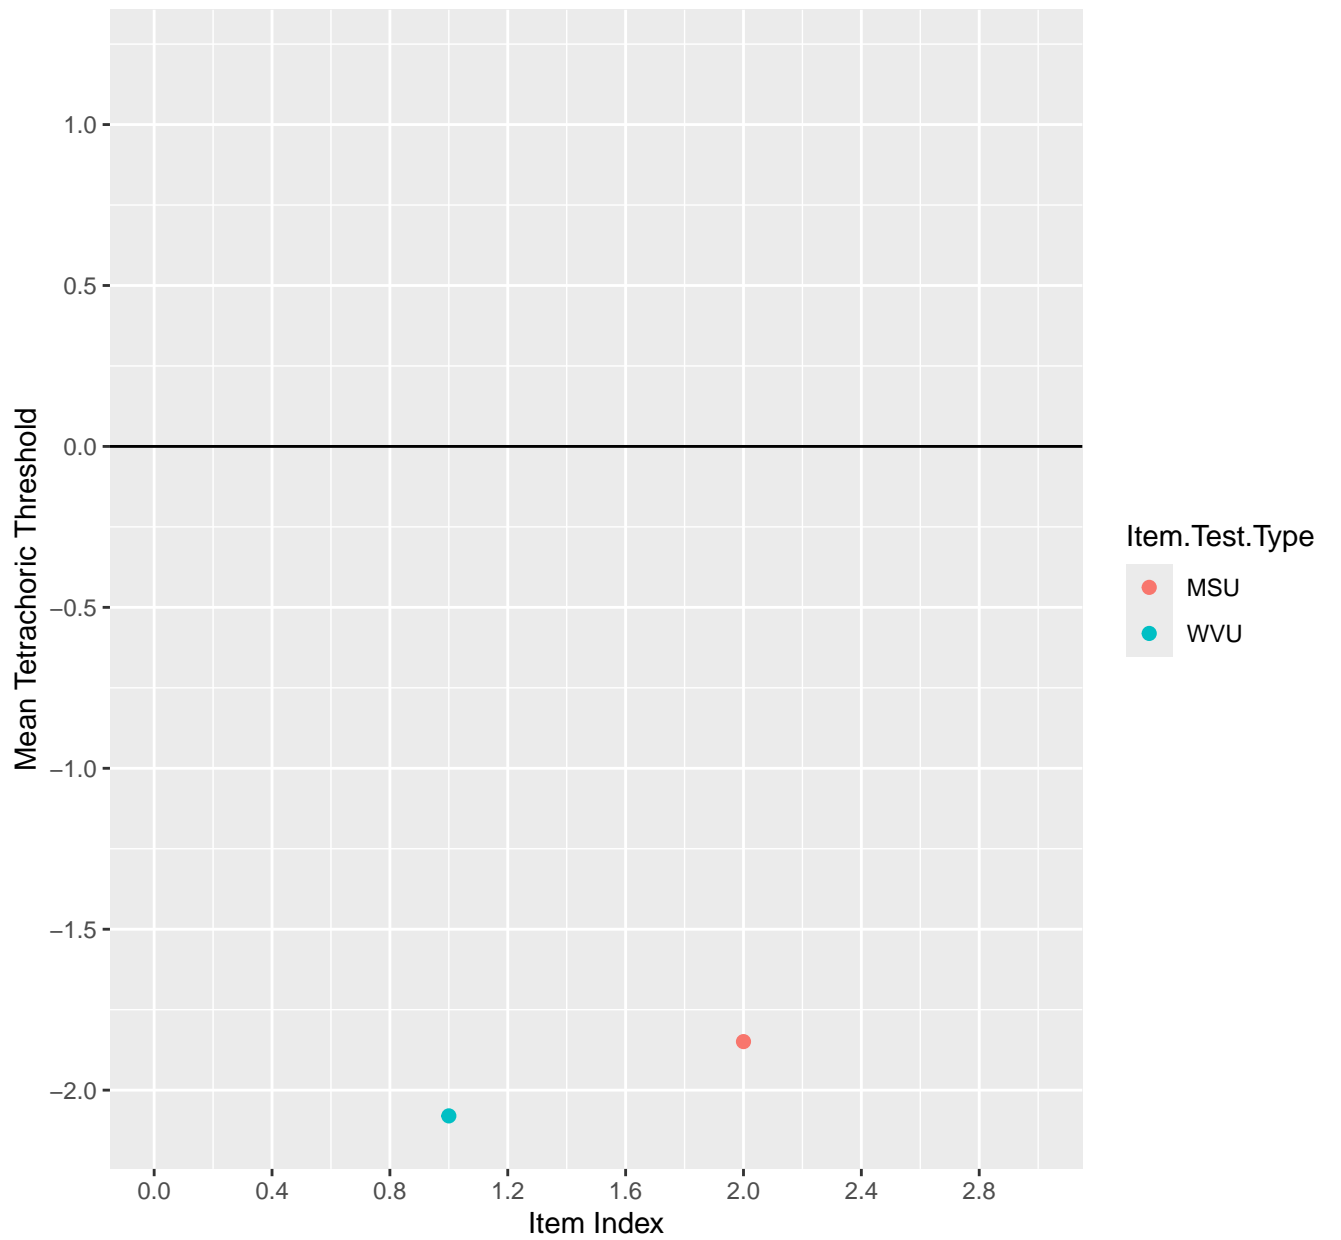

Mean Tetrachoric Threshold For KD1.3.V1