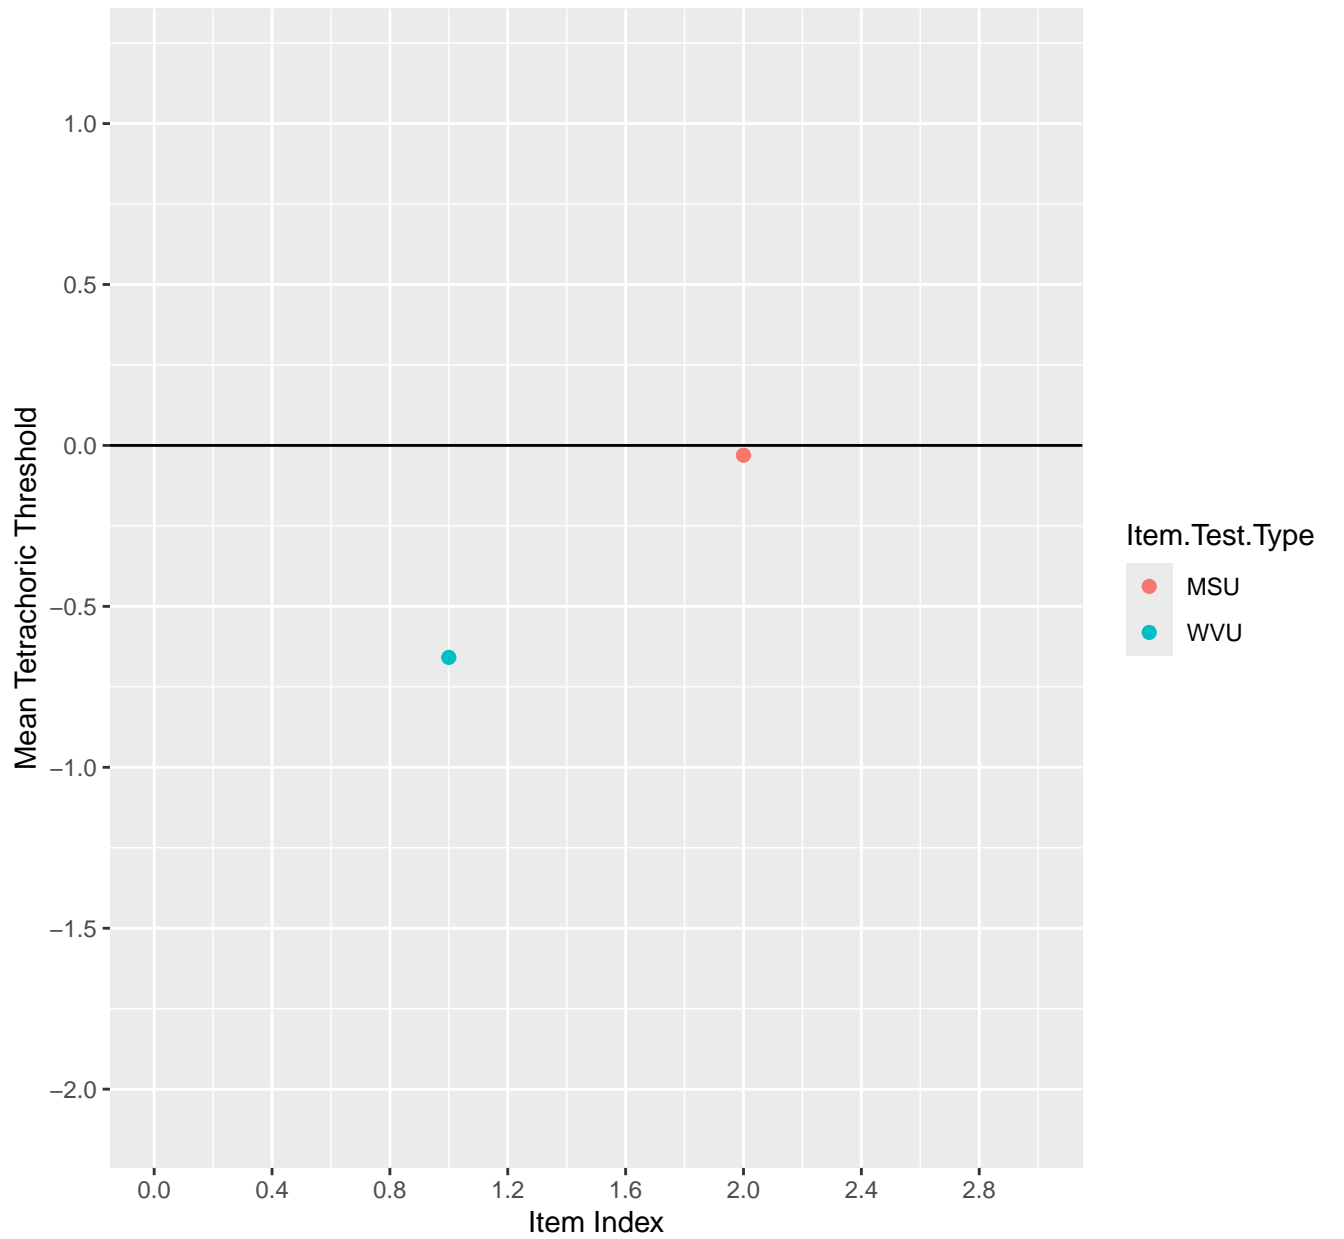

Mean Tetrachoric Threshold For KD1.18.V1