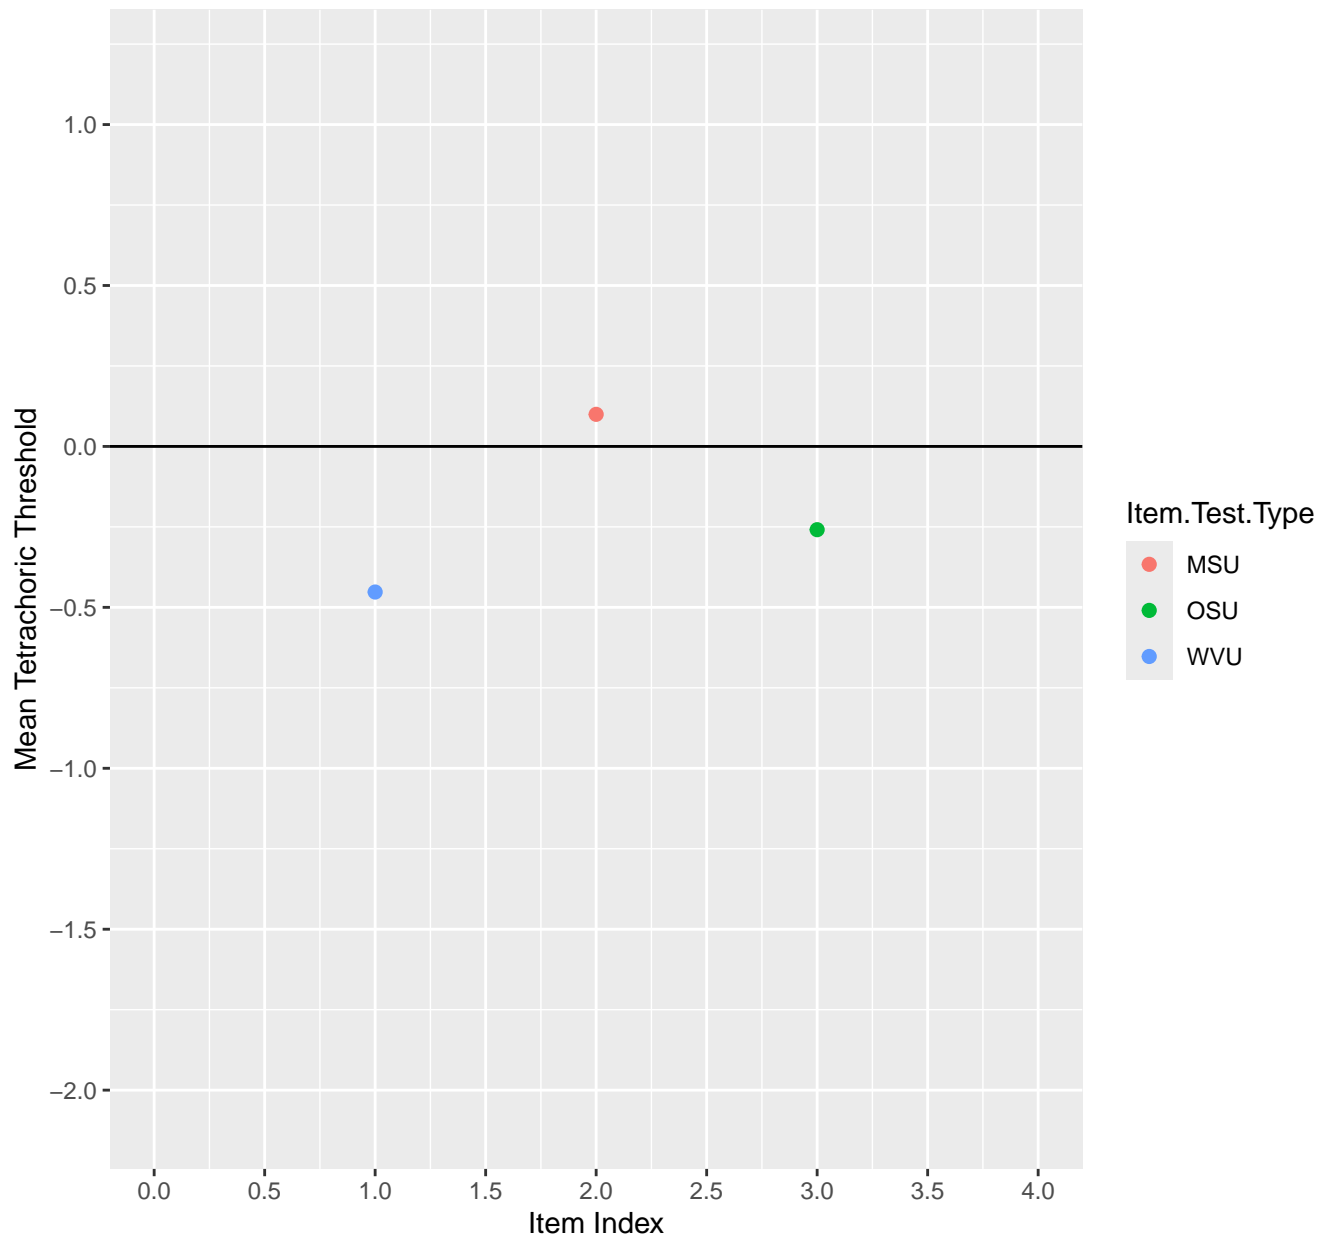

Mean Tetrachoric Threshold For KD1.17.V1