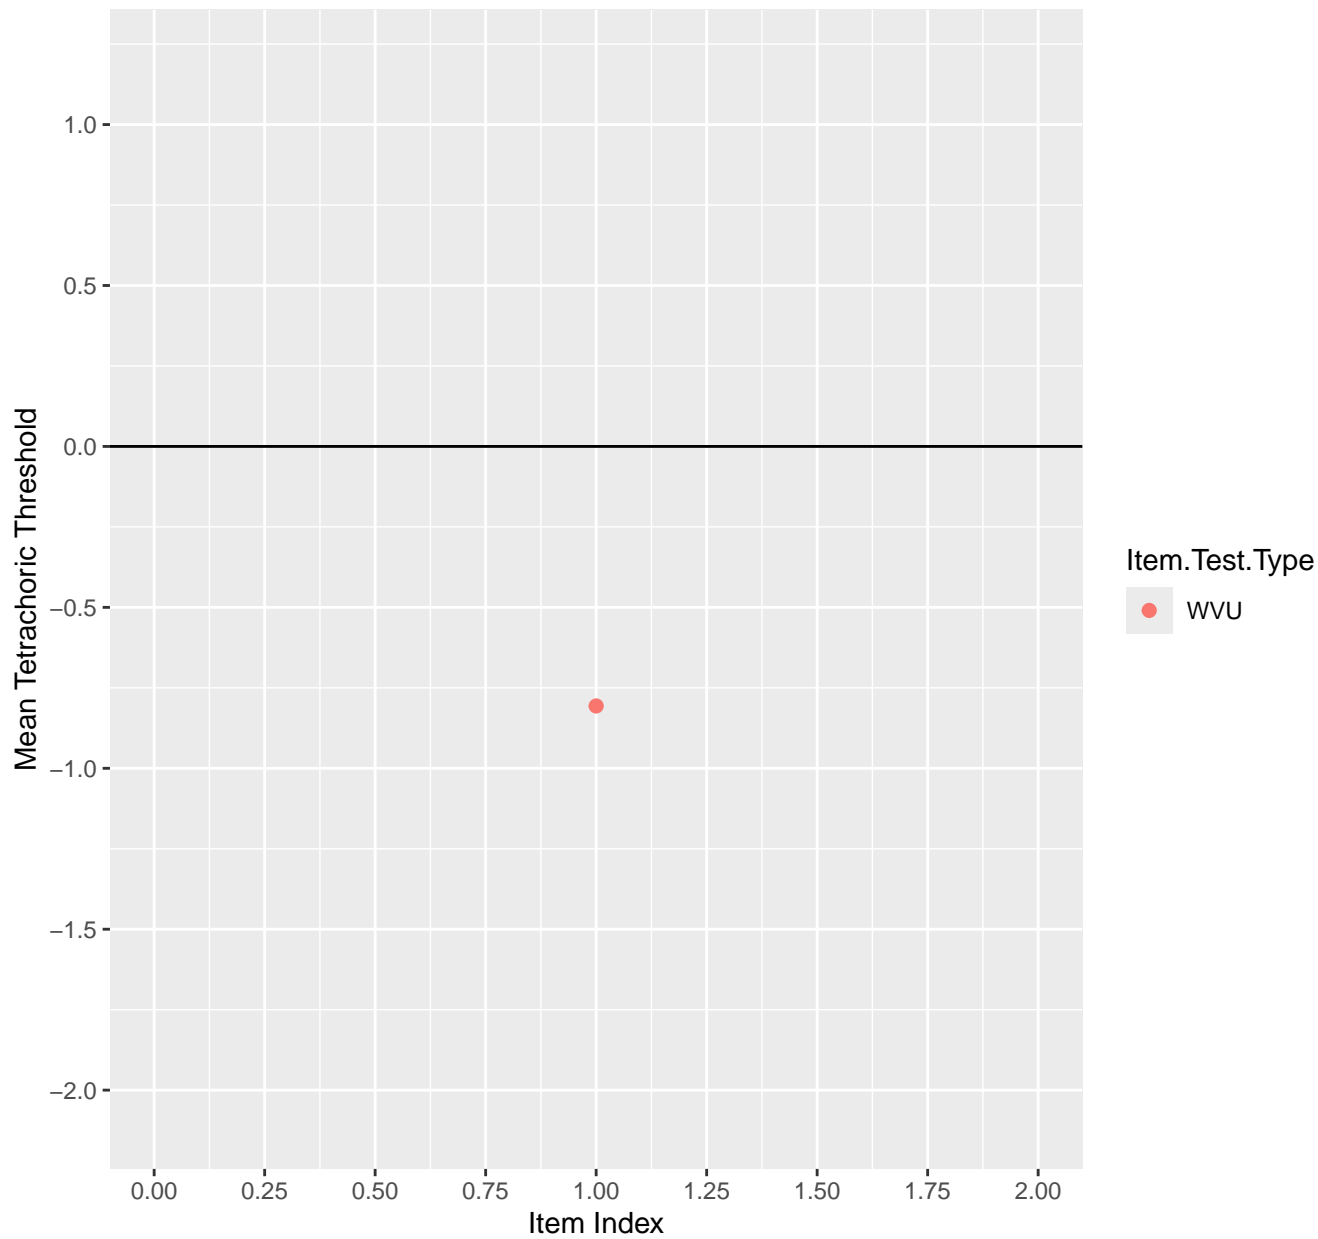

Mean Tetrachoric Threshold For KD1.51.V1