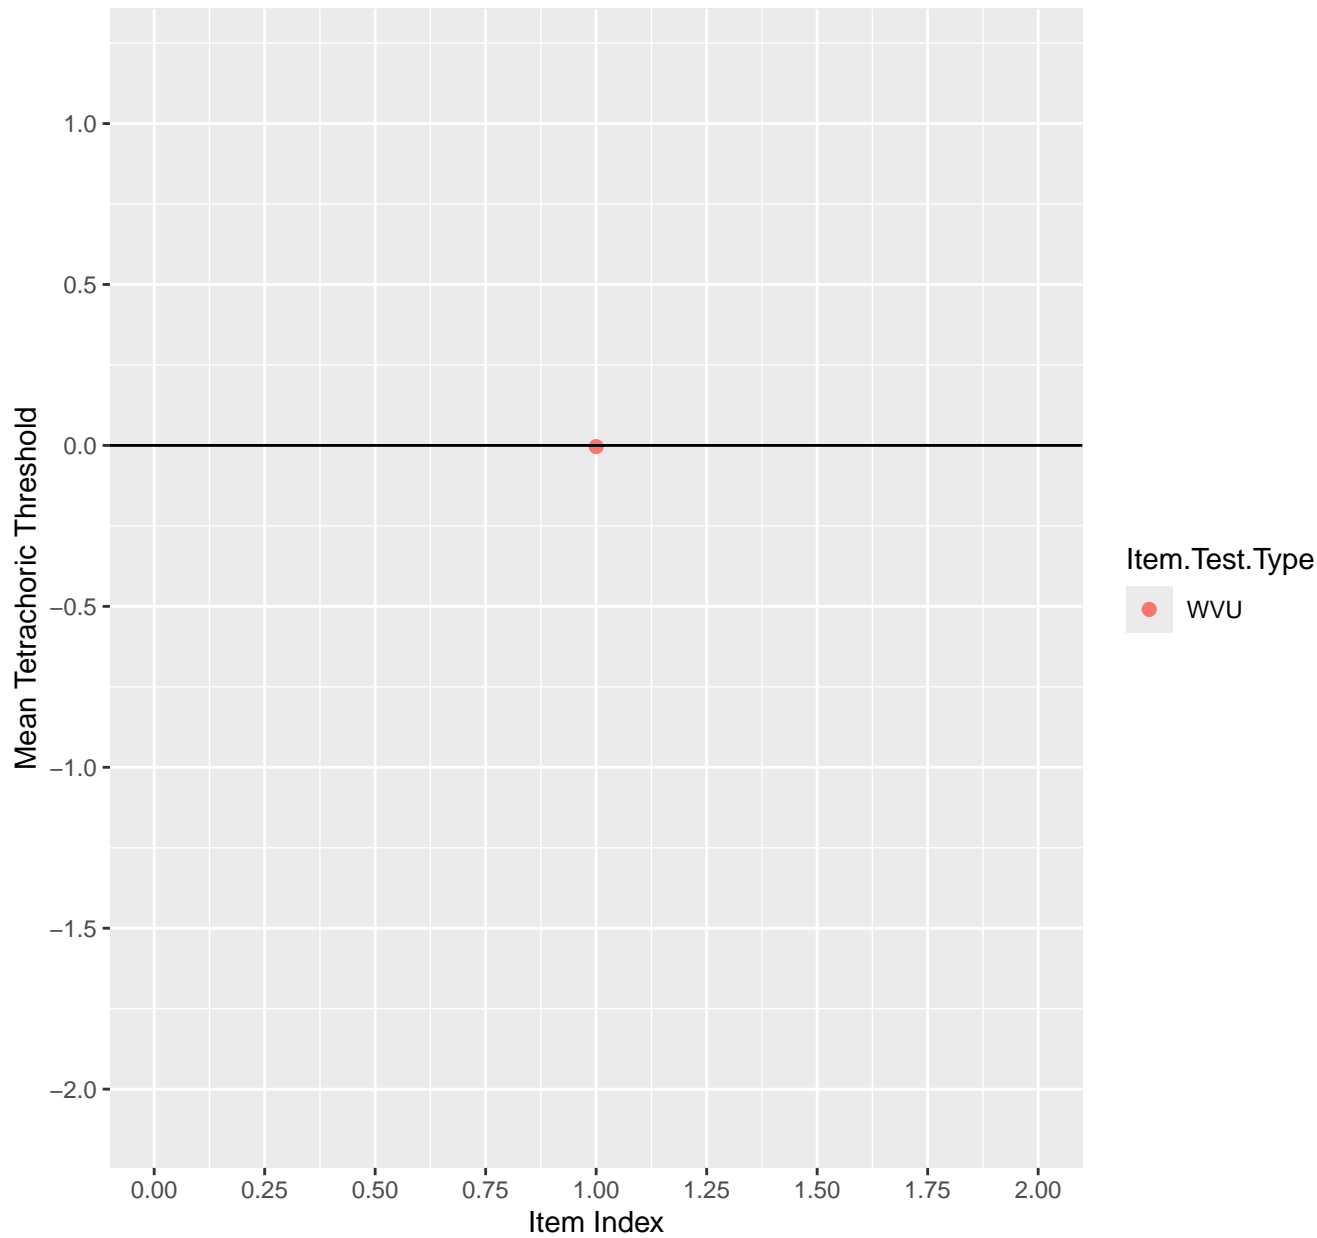

Mean Tetrachoric Threshold For KD1.31.V1