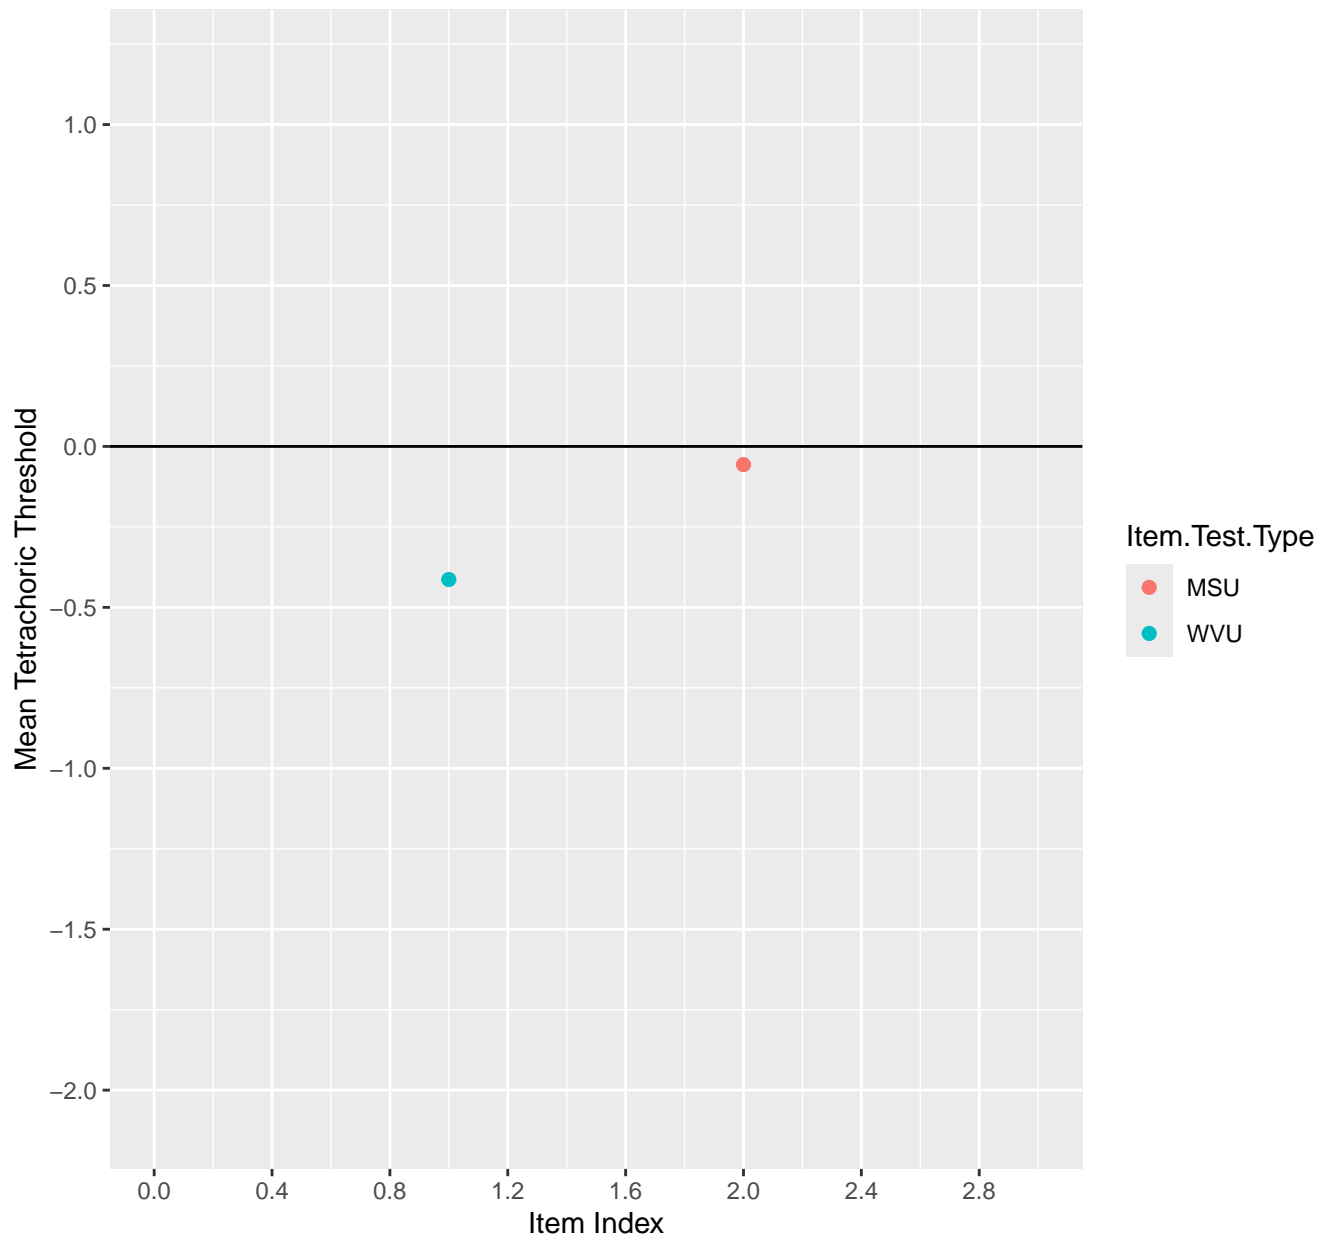

Mean Tetrachoric Threshold For KD1.13.V1