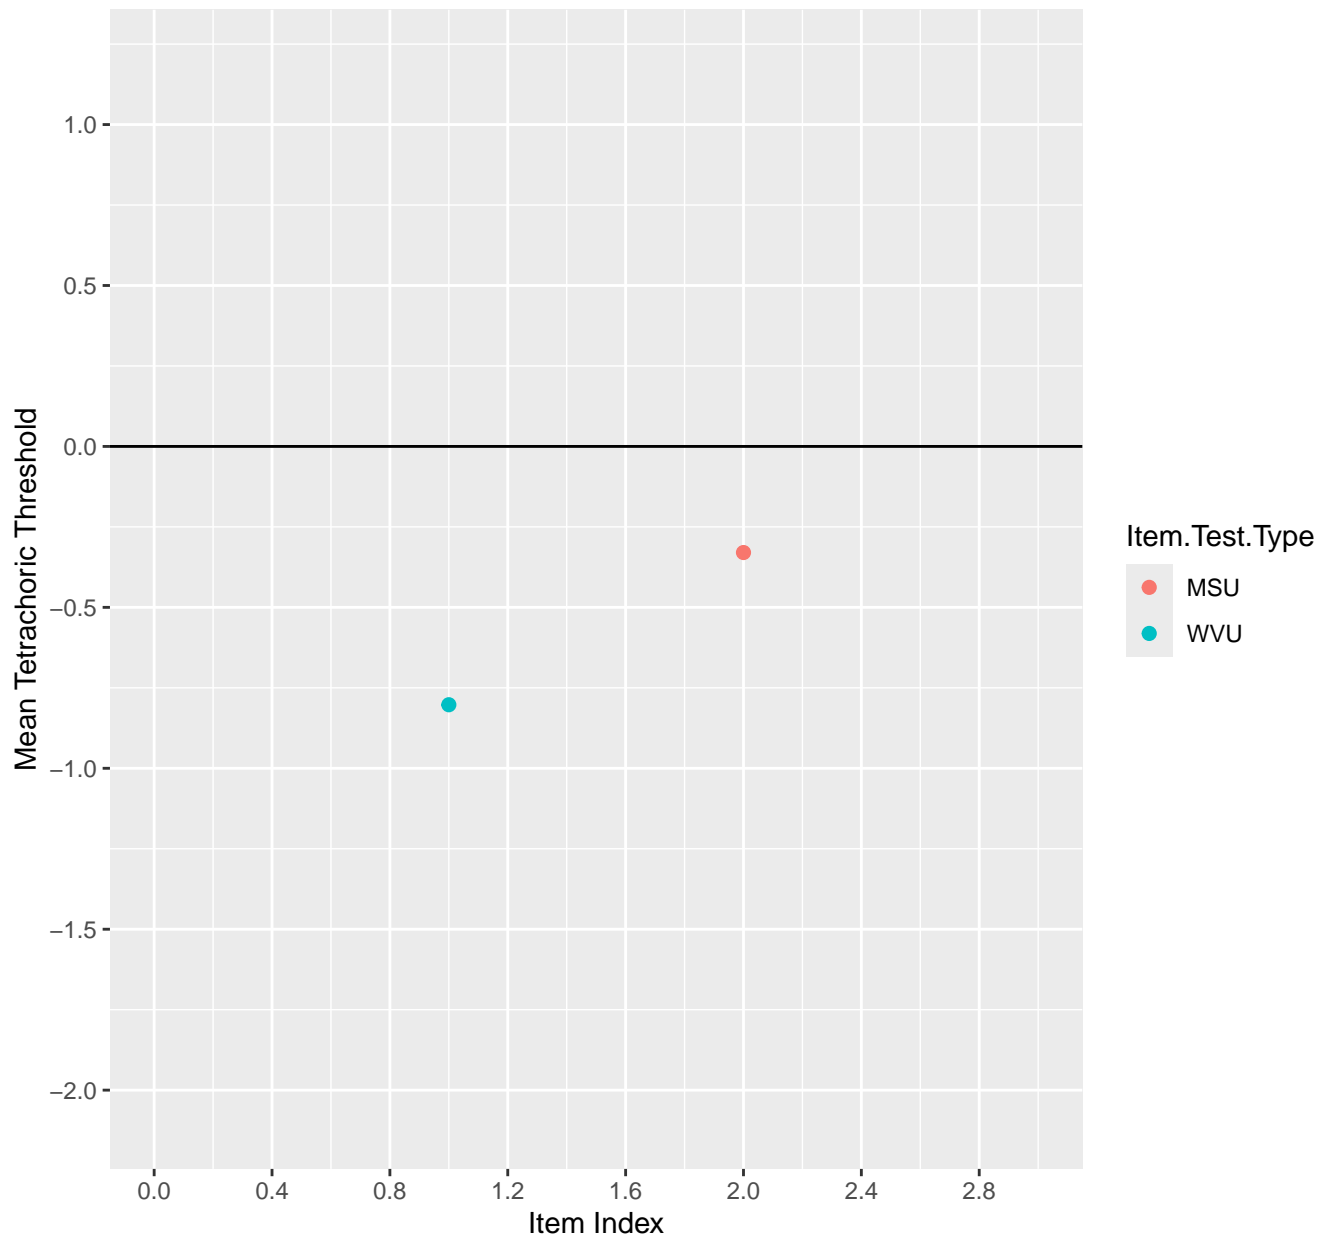

Mean Tetrachoric Threshold For KD1.10.V1