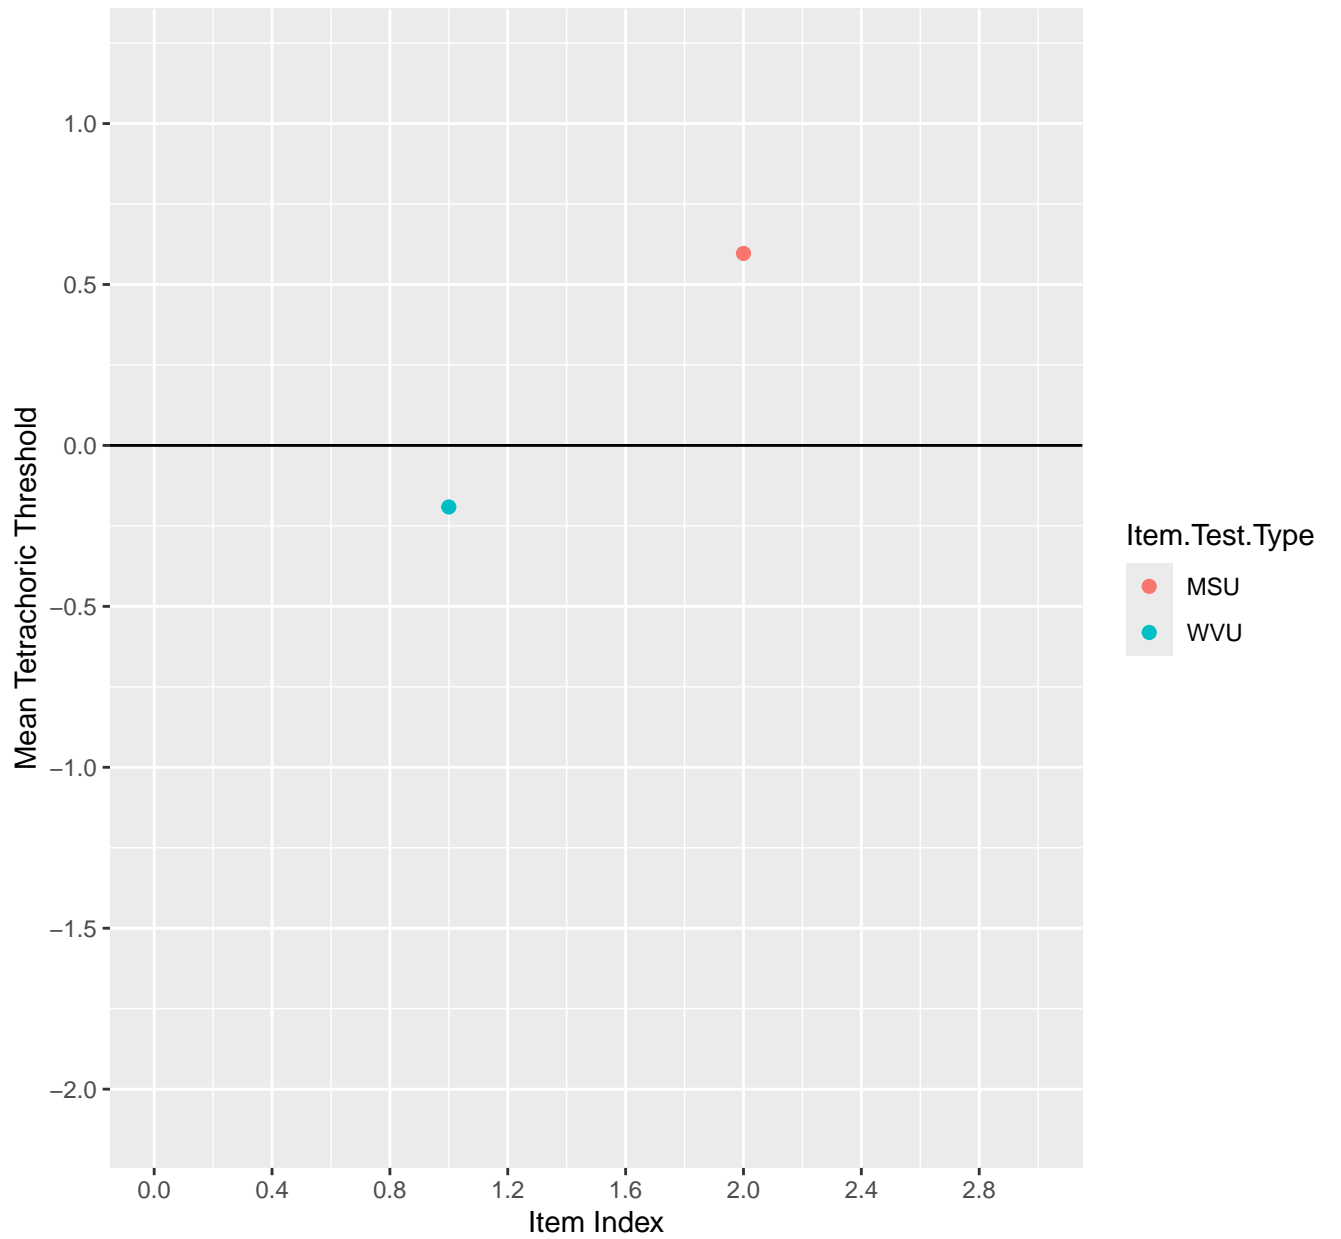

Mean Tetrachoric Threshold For KD1.19.V1