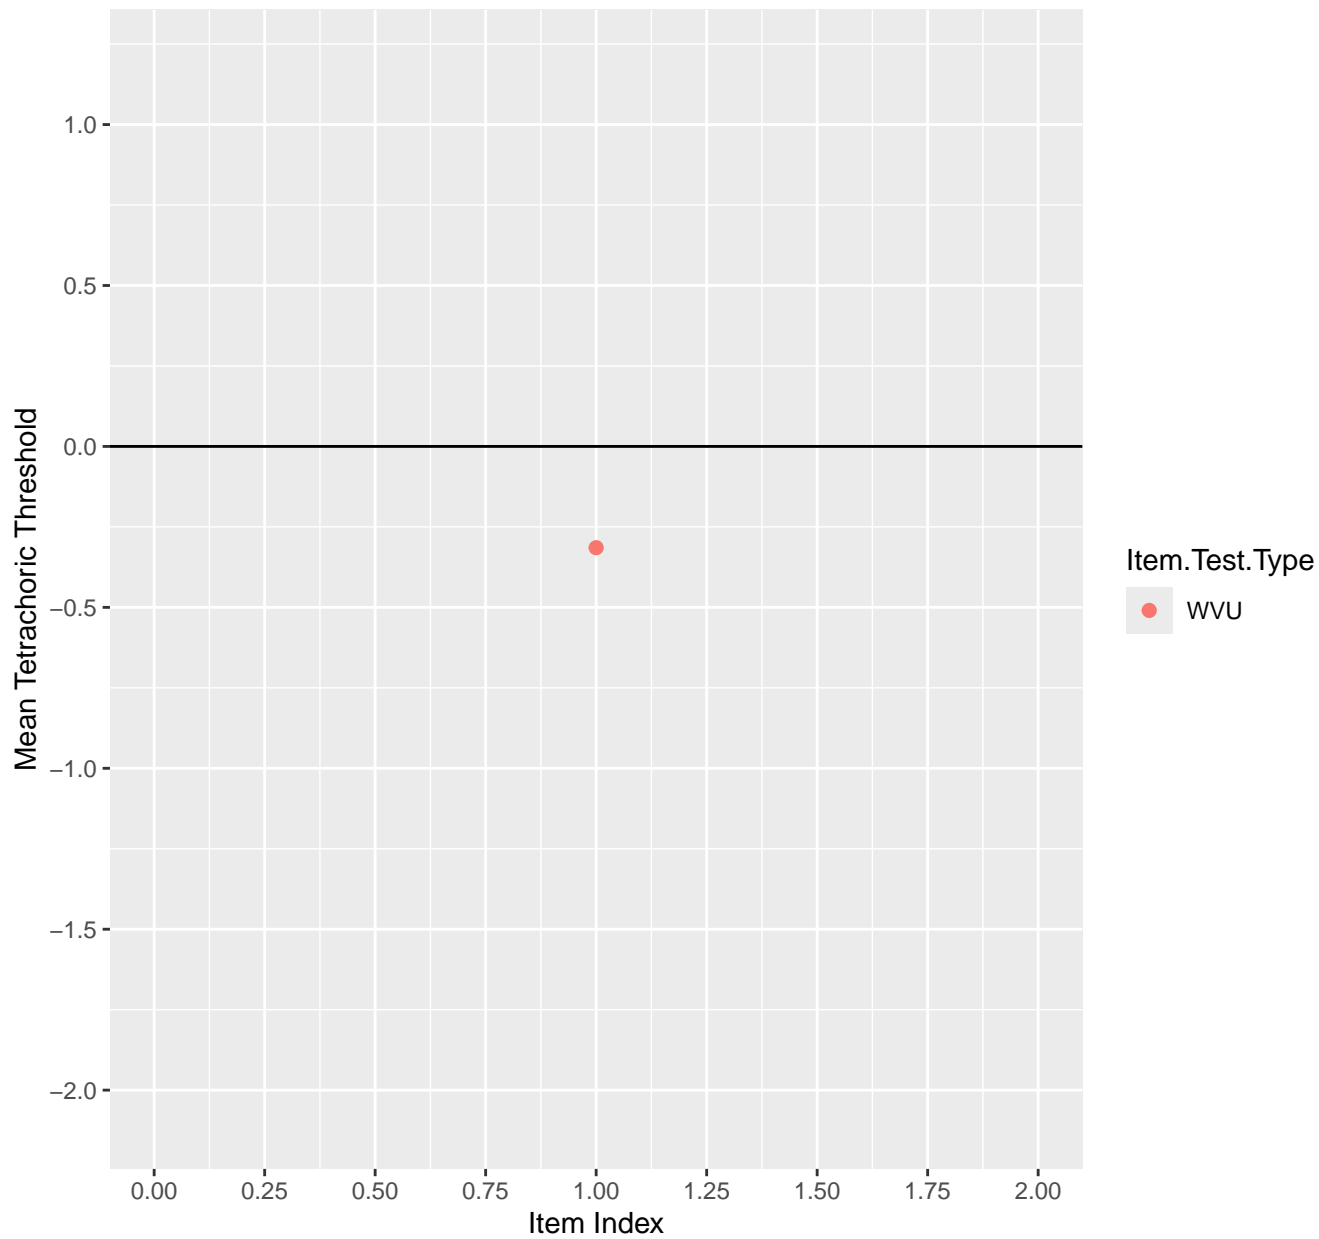

Mean Tetrachoric Threshold For KD1.44.V6EC