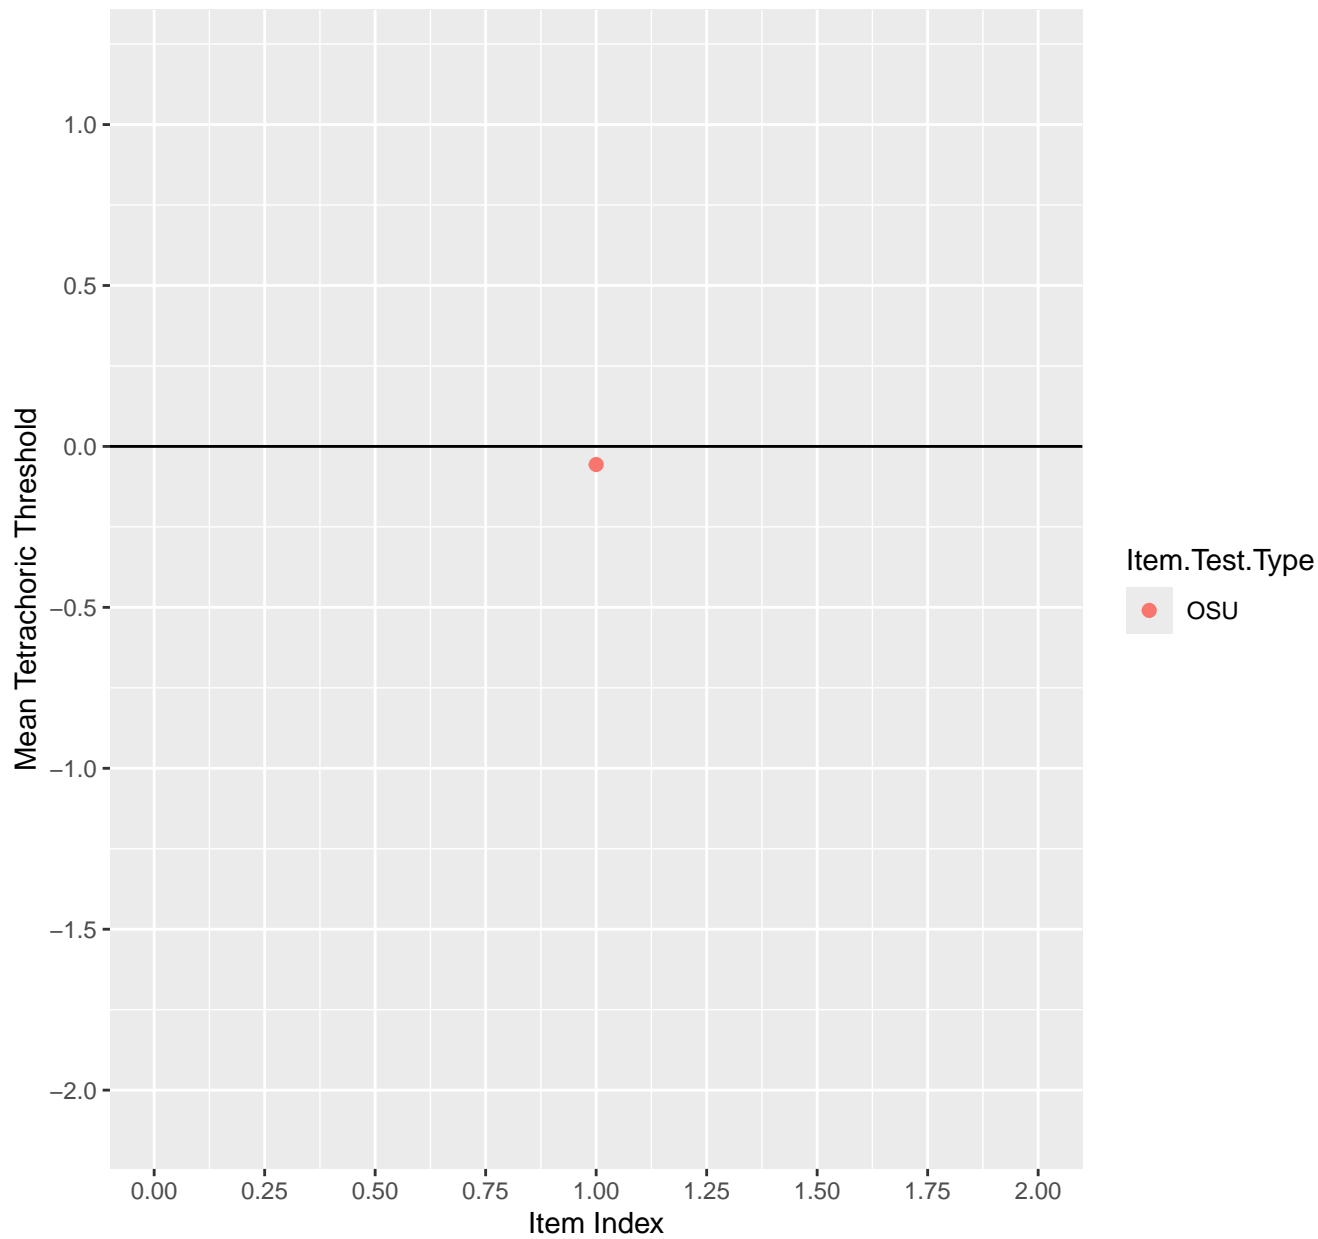

Mean Tetrachoric Threshold For KD1.5.V3