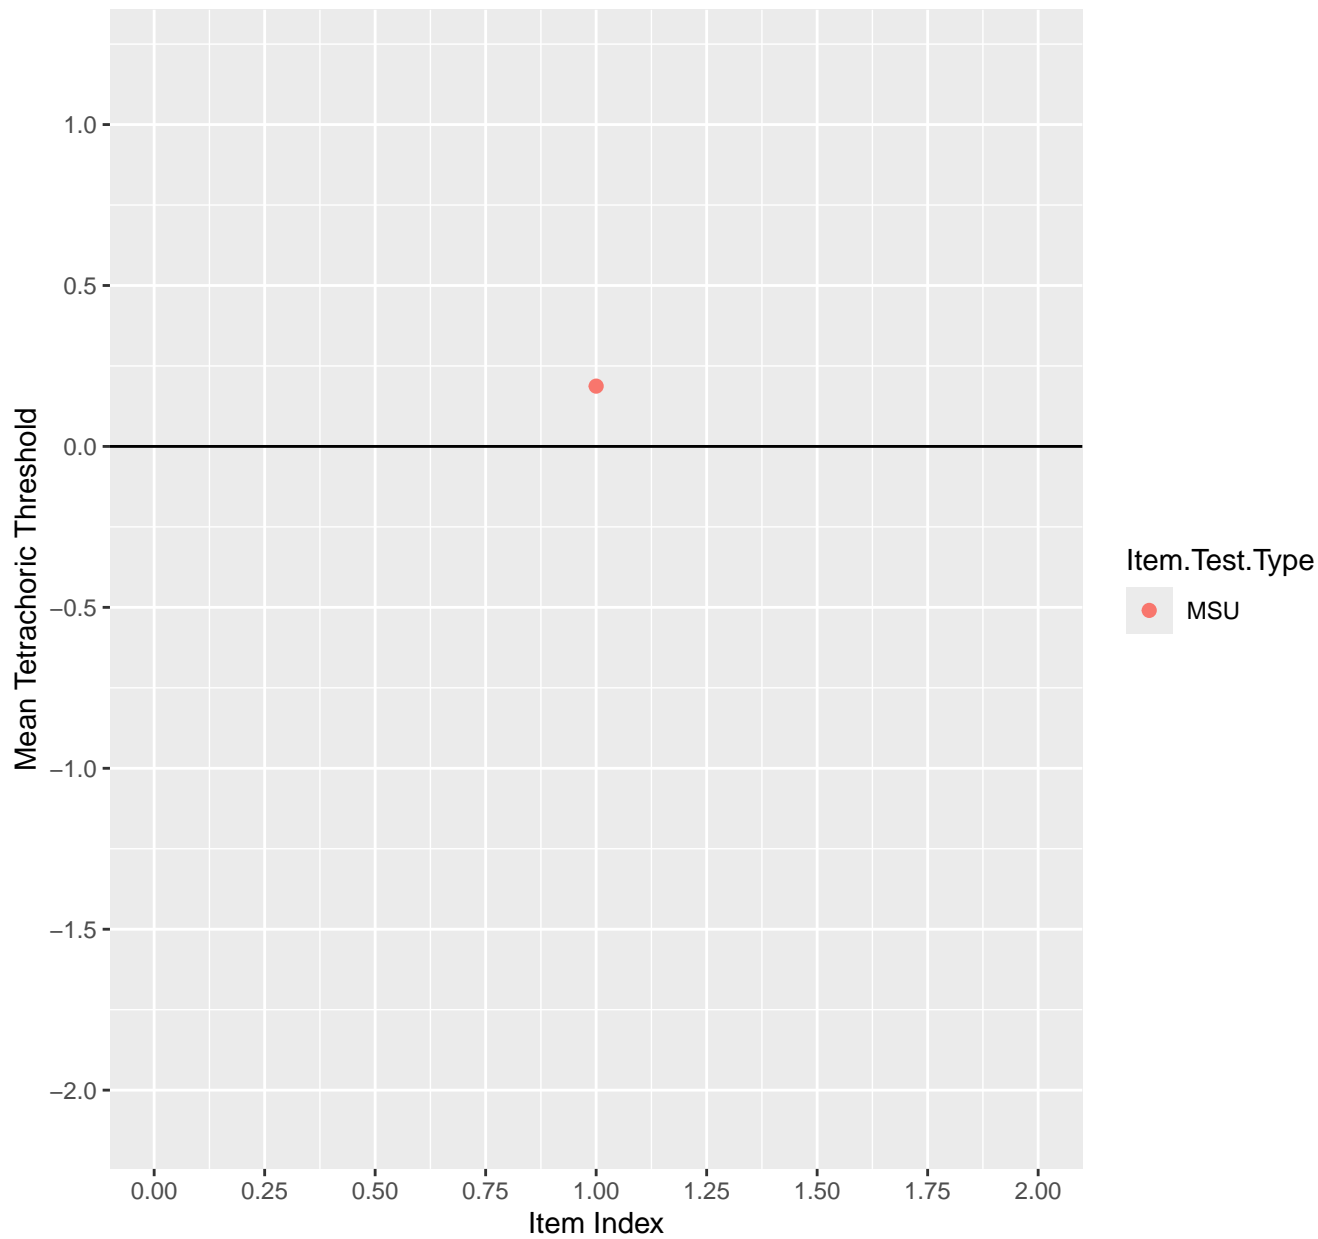

Mean Tetrachoric Threshold For KD1.38.V1