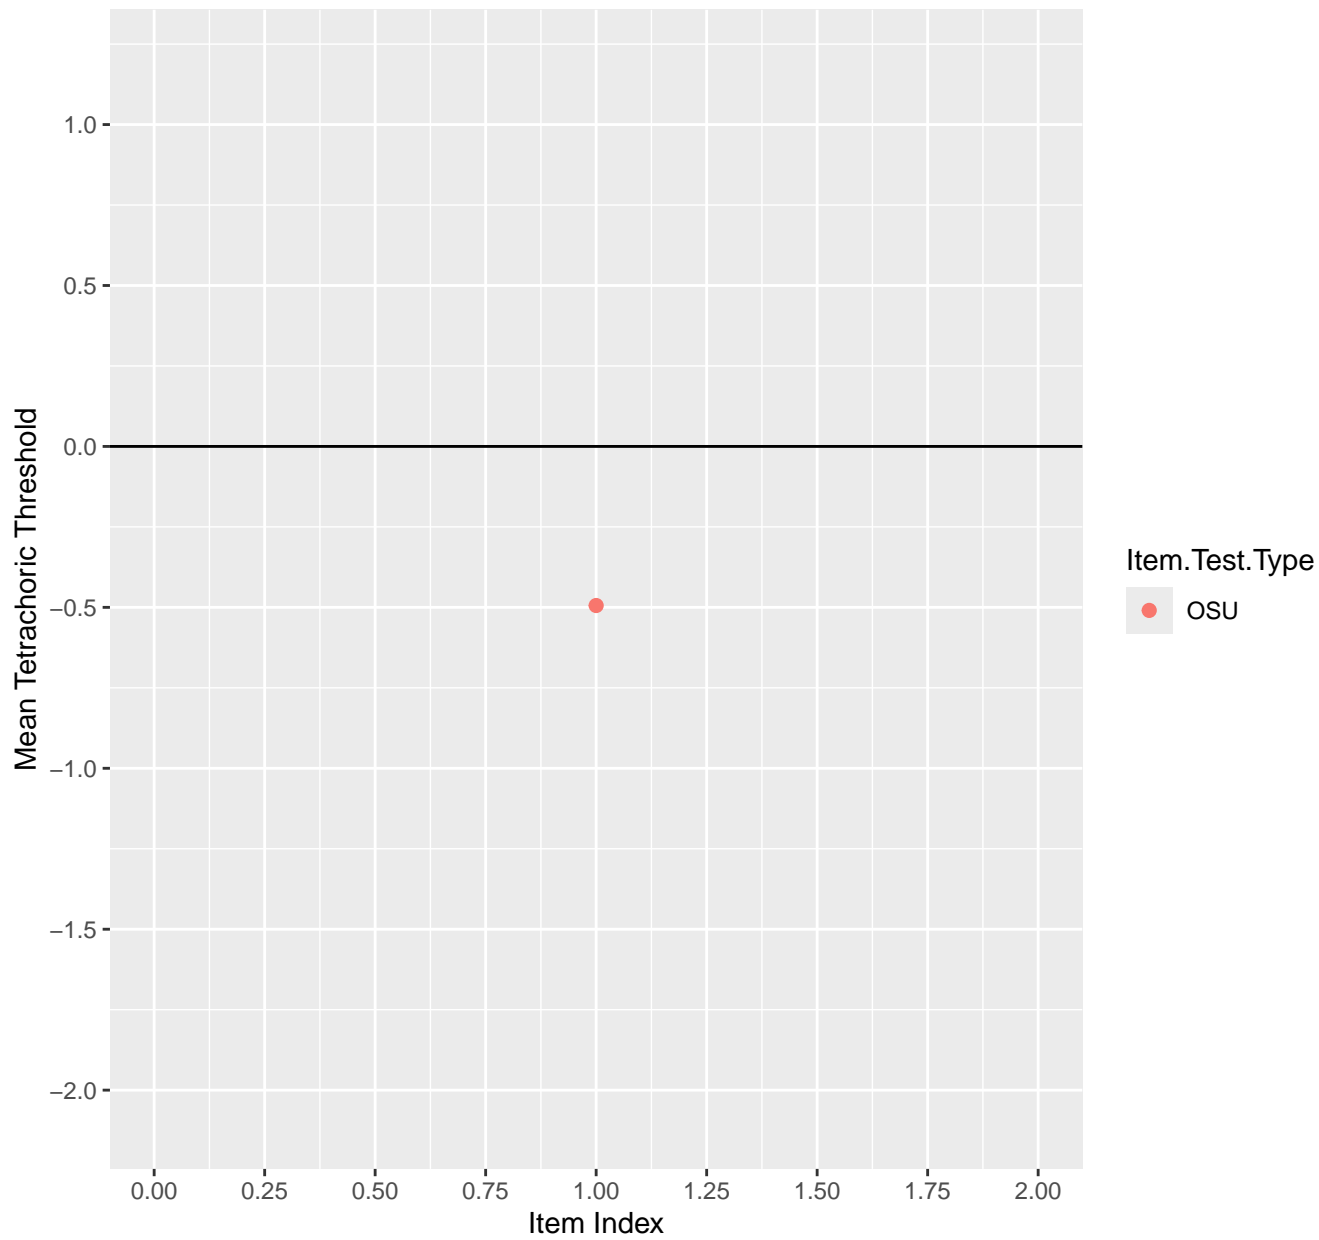

Mean Tetrachoric Threshold For KD1.14.V3