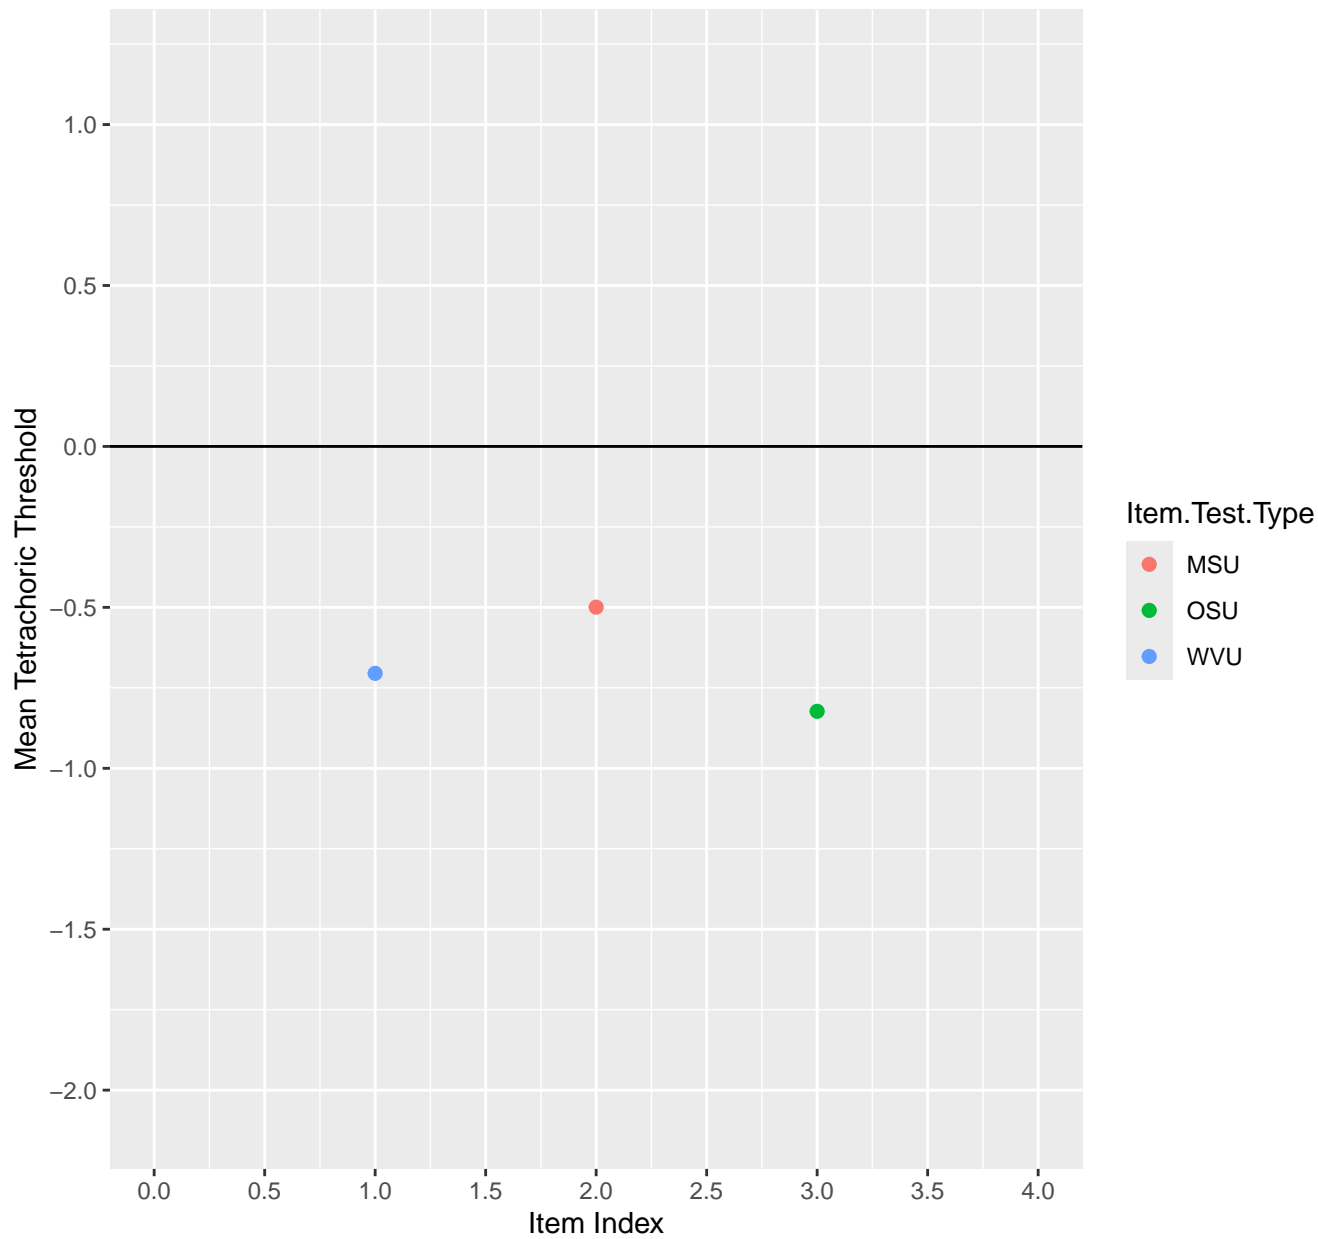

Mean Tetrachoric Threshold For KD1.2.V1