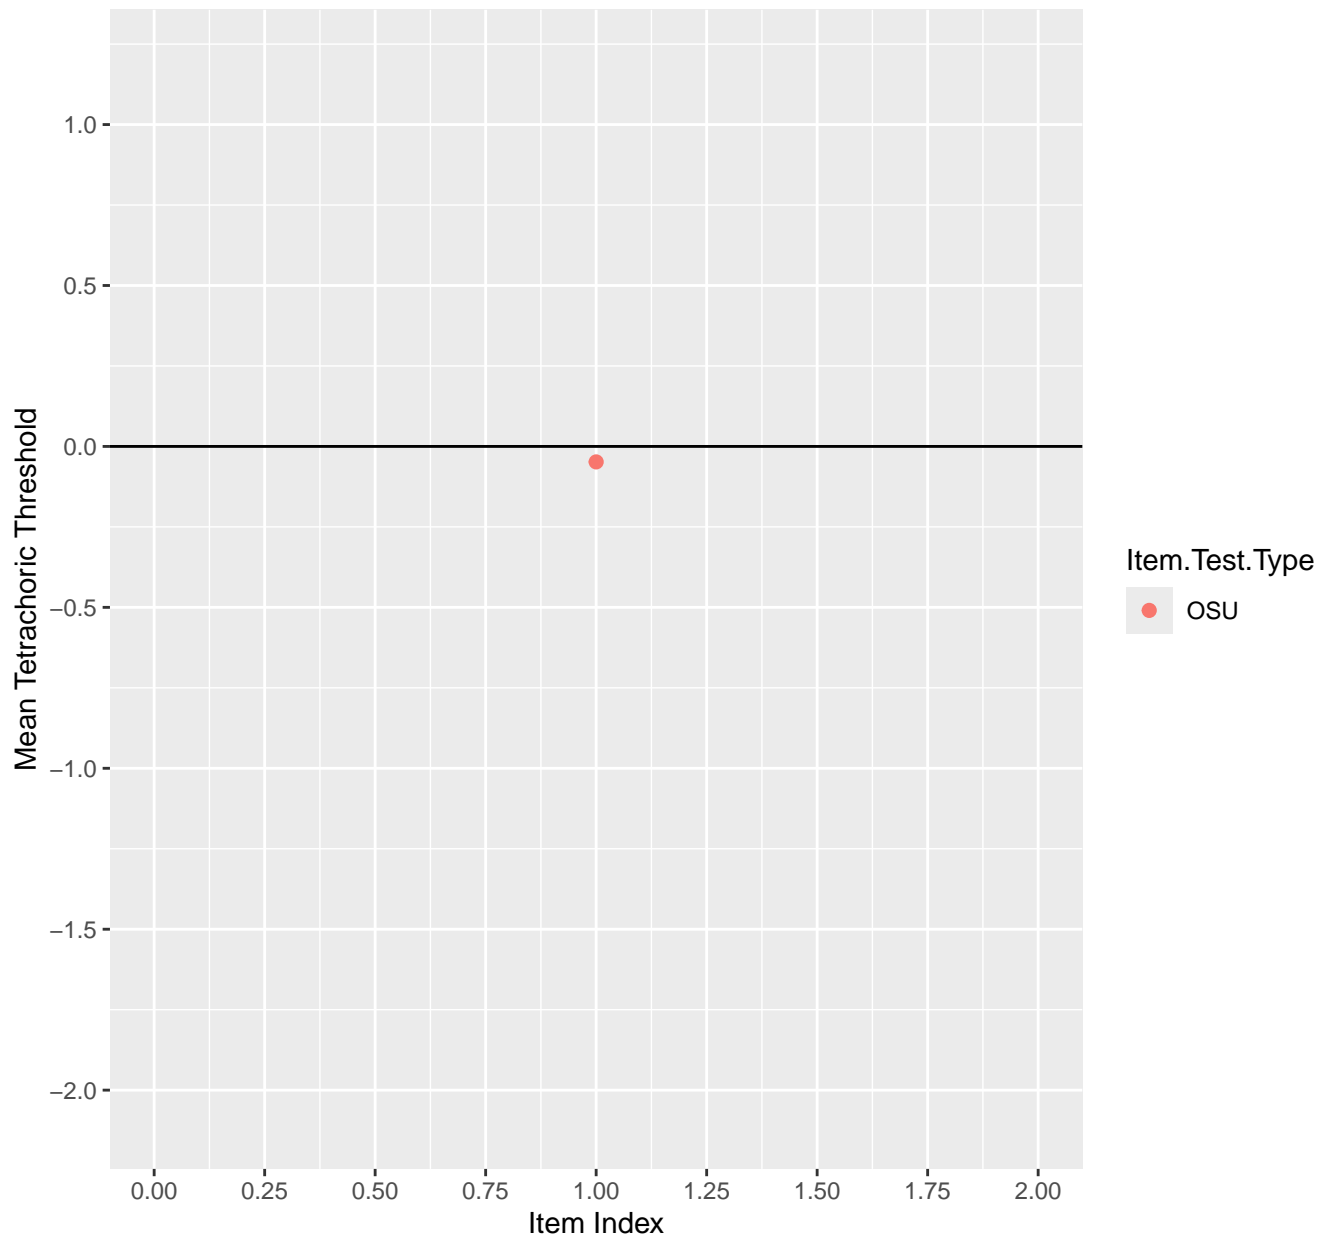

Mean Tetrachoric Threshold For KD1.38.V3AH