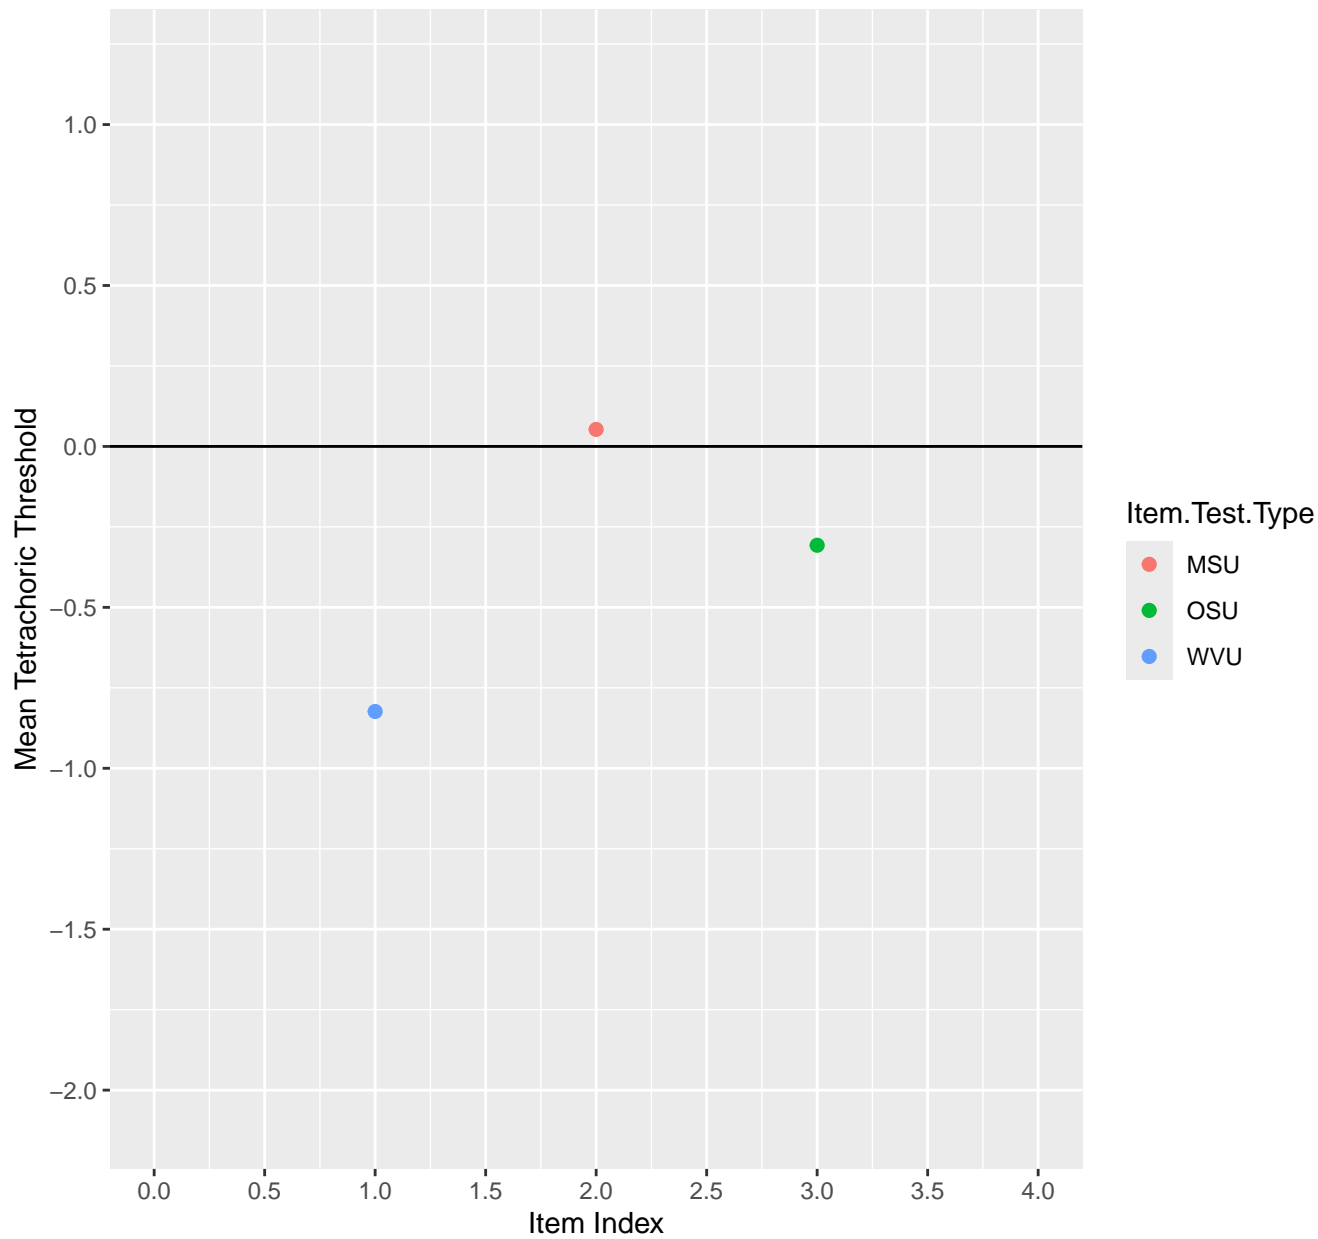

Mean Tetrachoric Threshold For KD1.47.V1