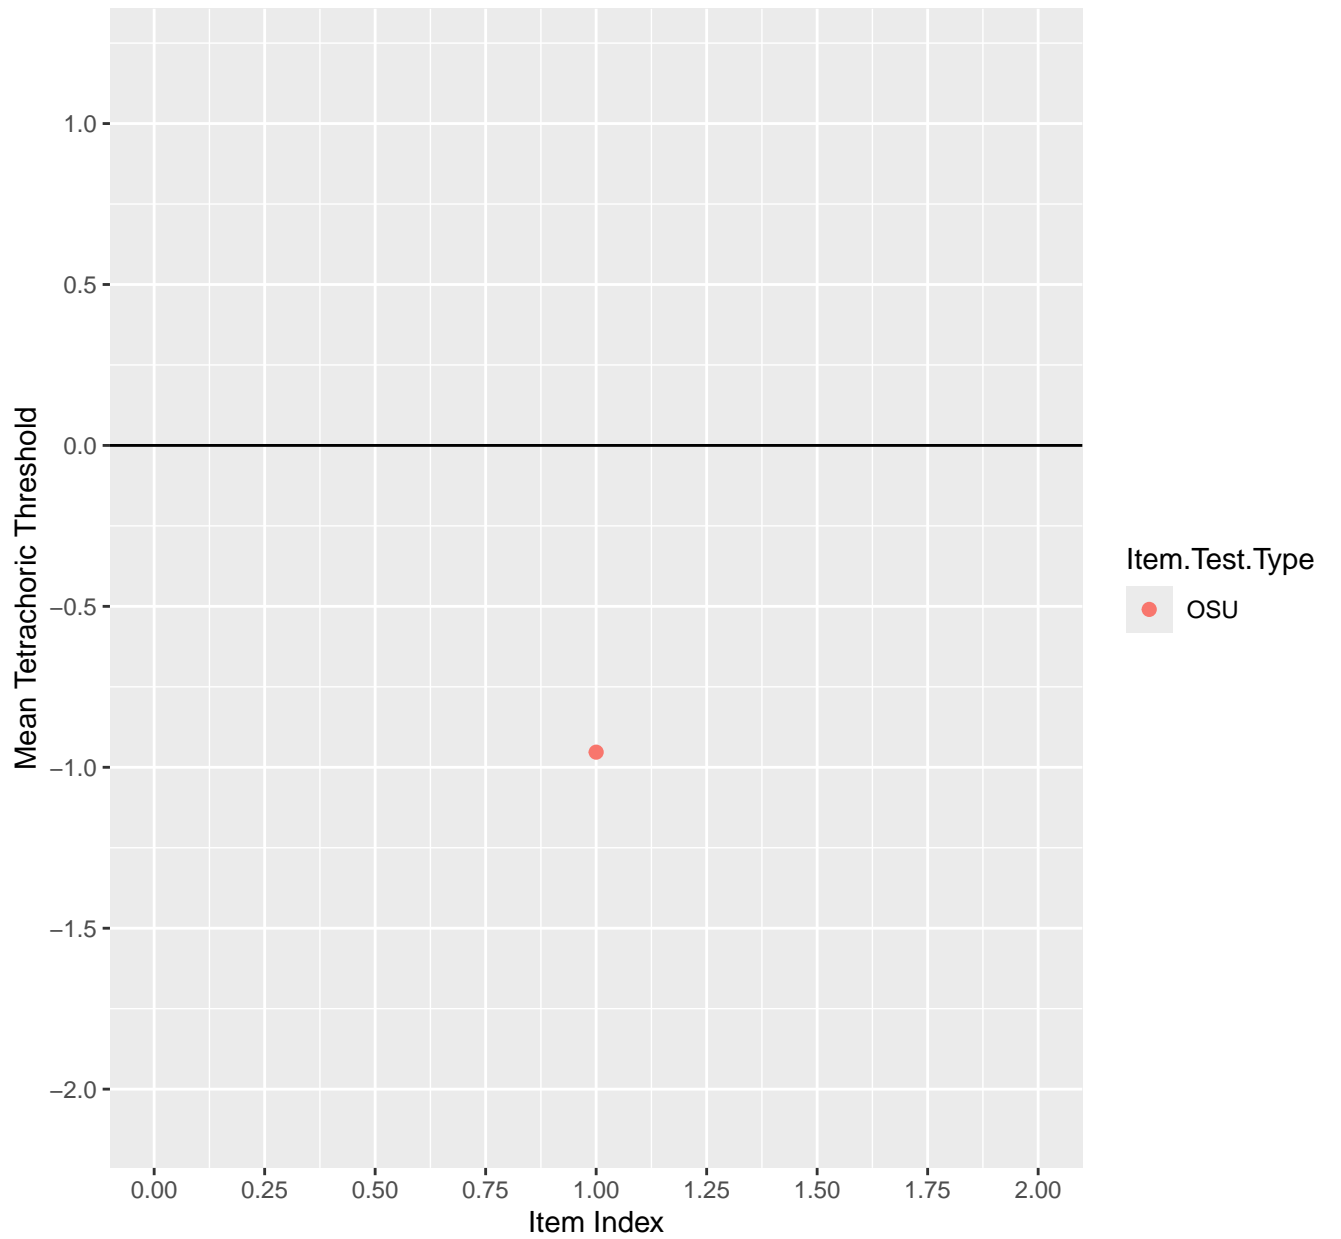

Mean Tetrachoric Threshold For KD1.27.V2