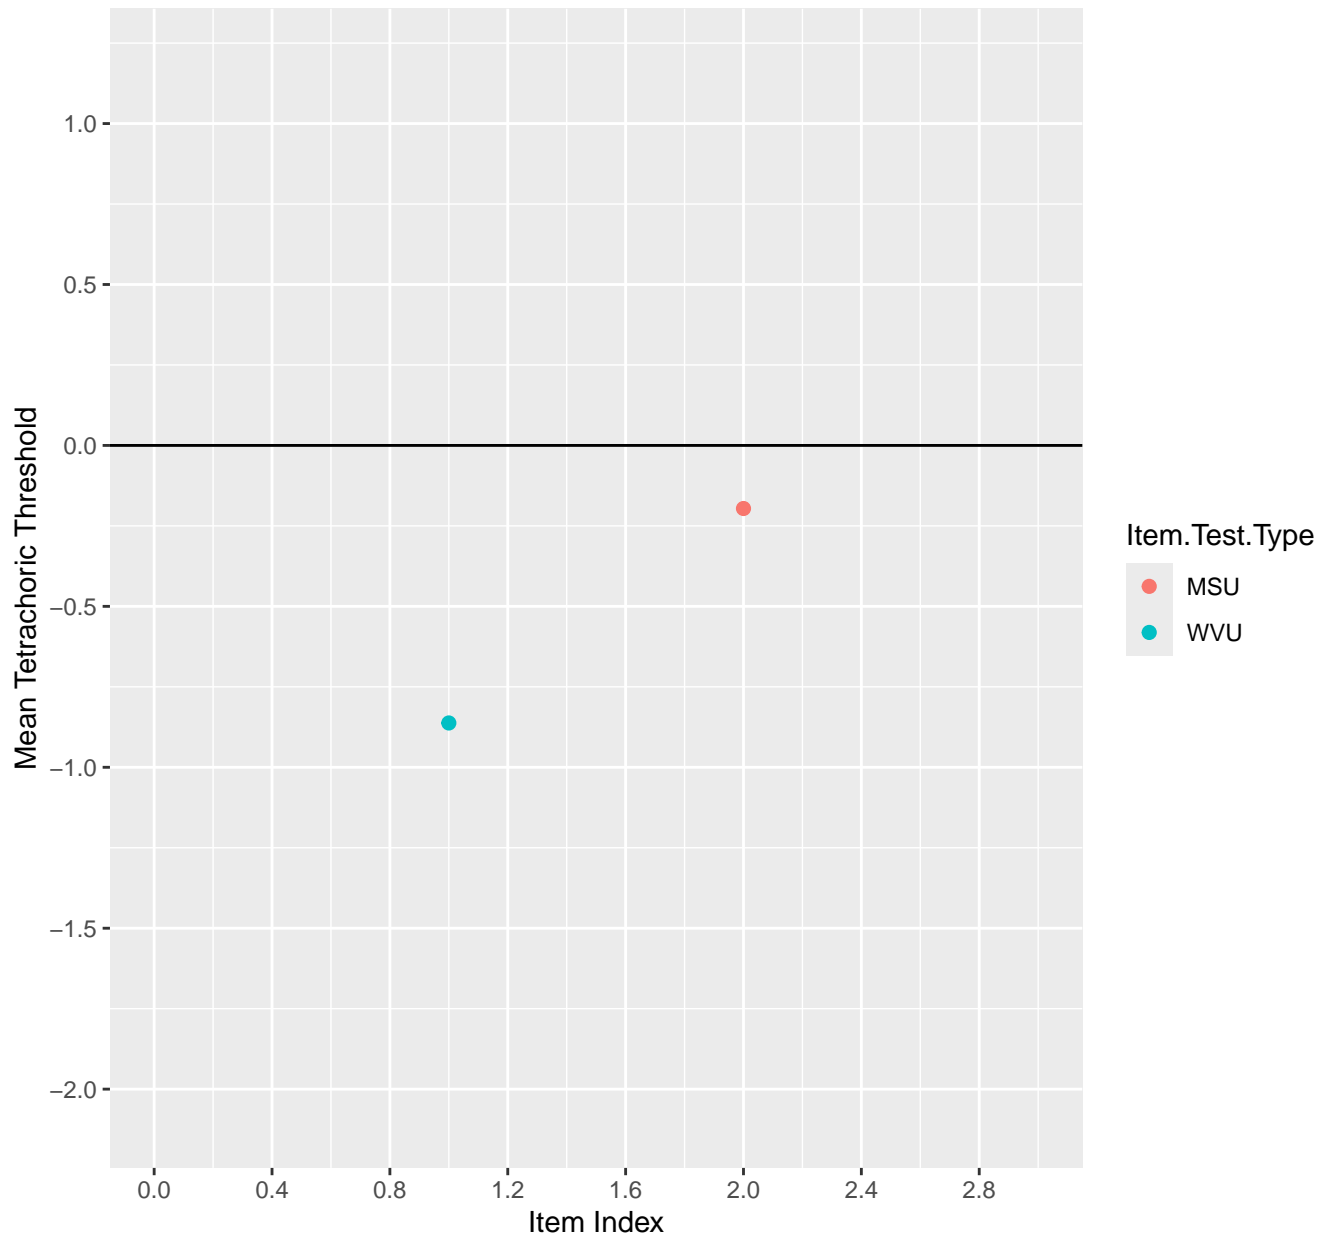

Mean Tetrachoric Threshold For KD1.14.V1