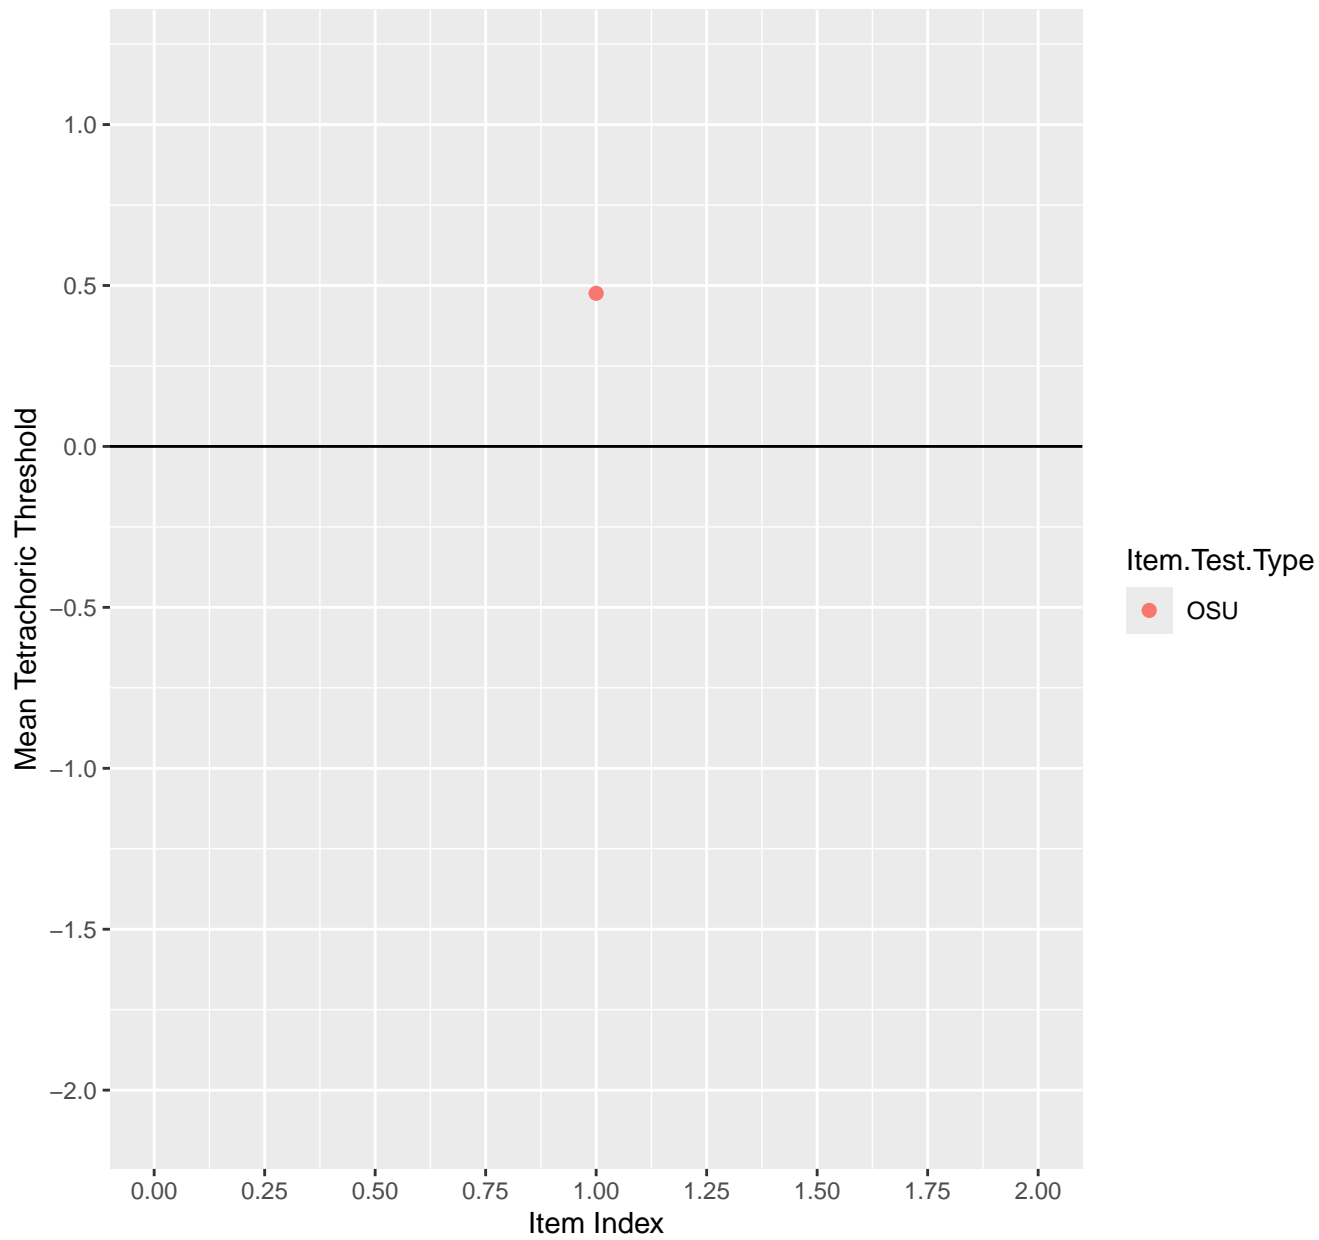

Mean Tetrachoric Threshold For KD1.35.V3AH