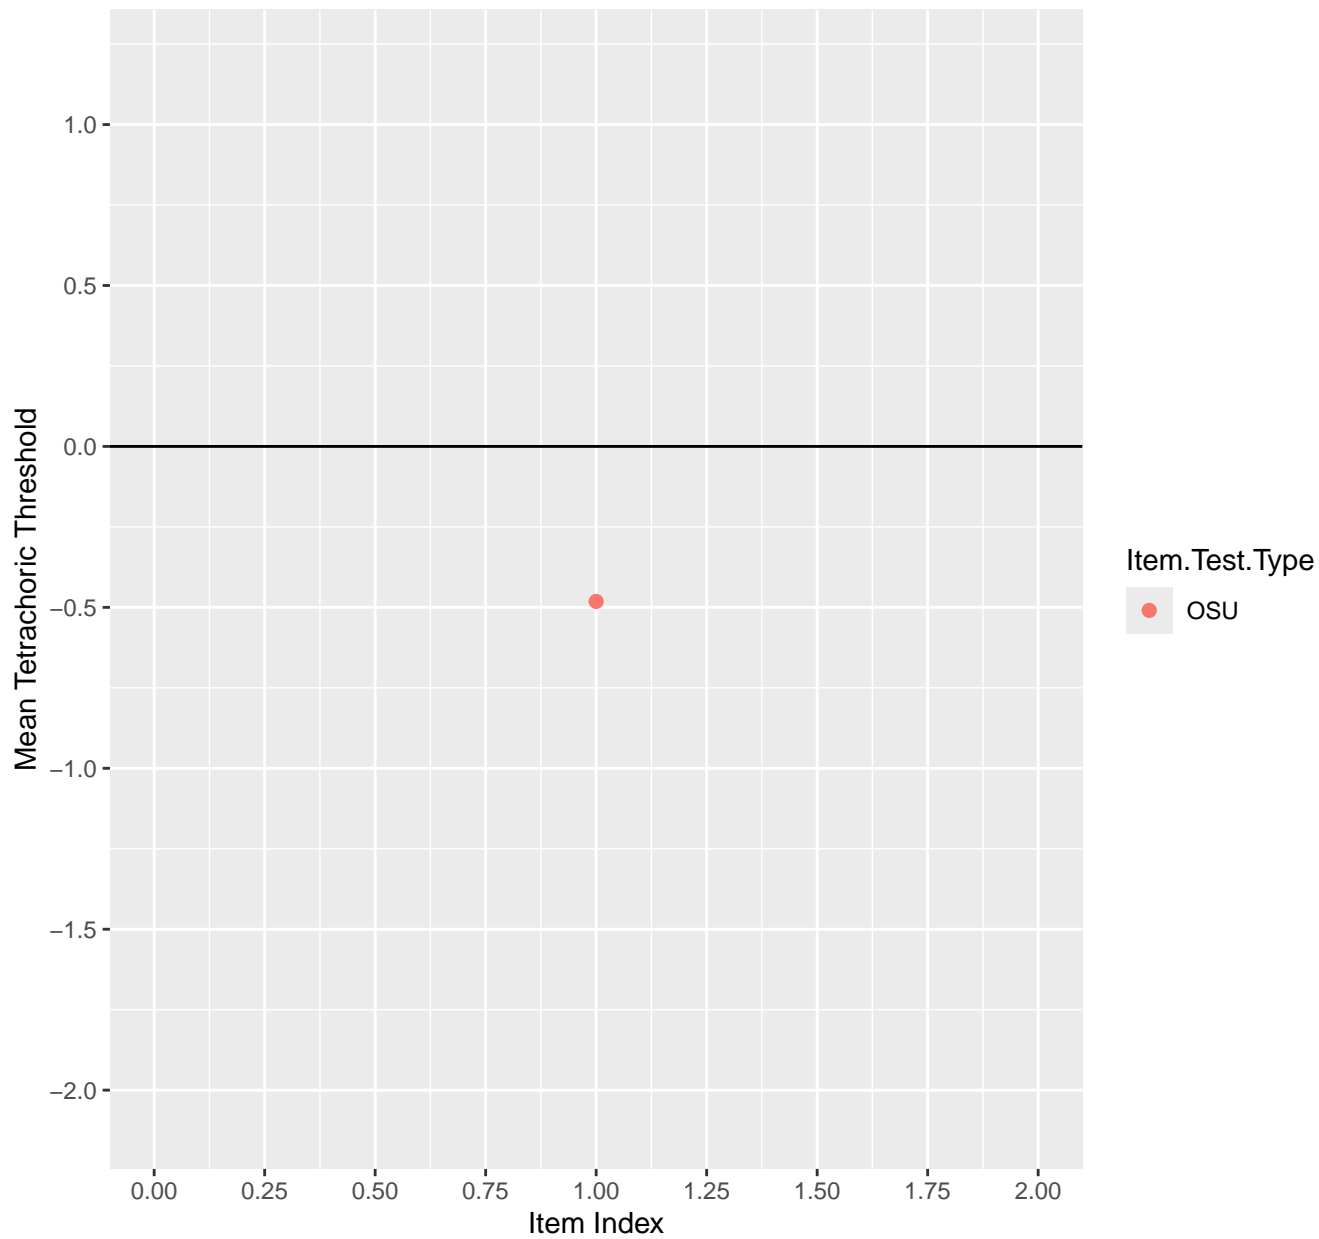

Mean Tetrachoric Threshold For KD1.36.V1