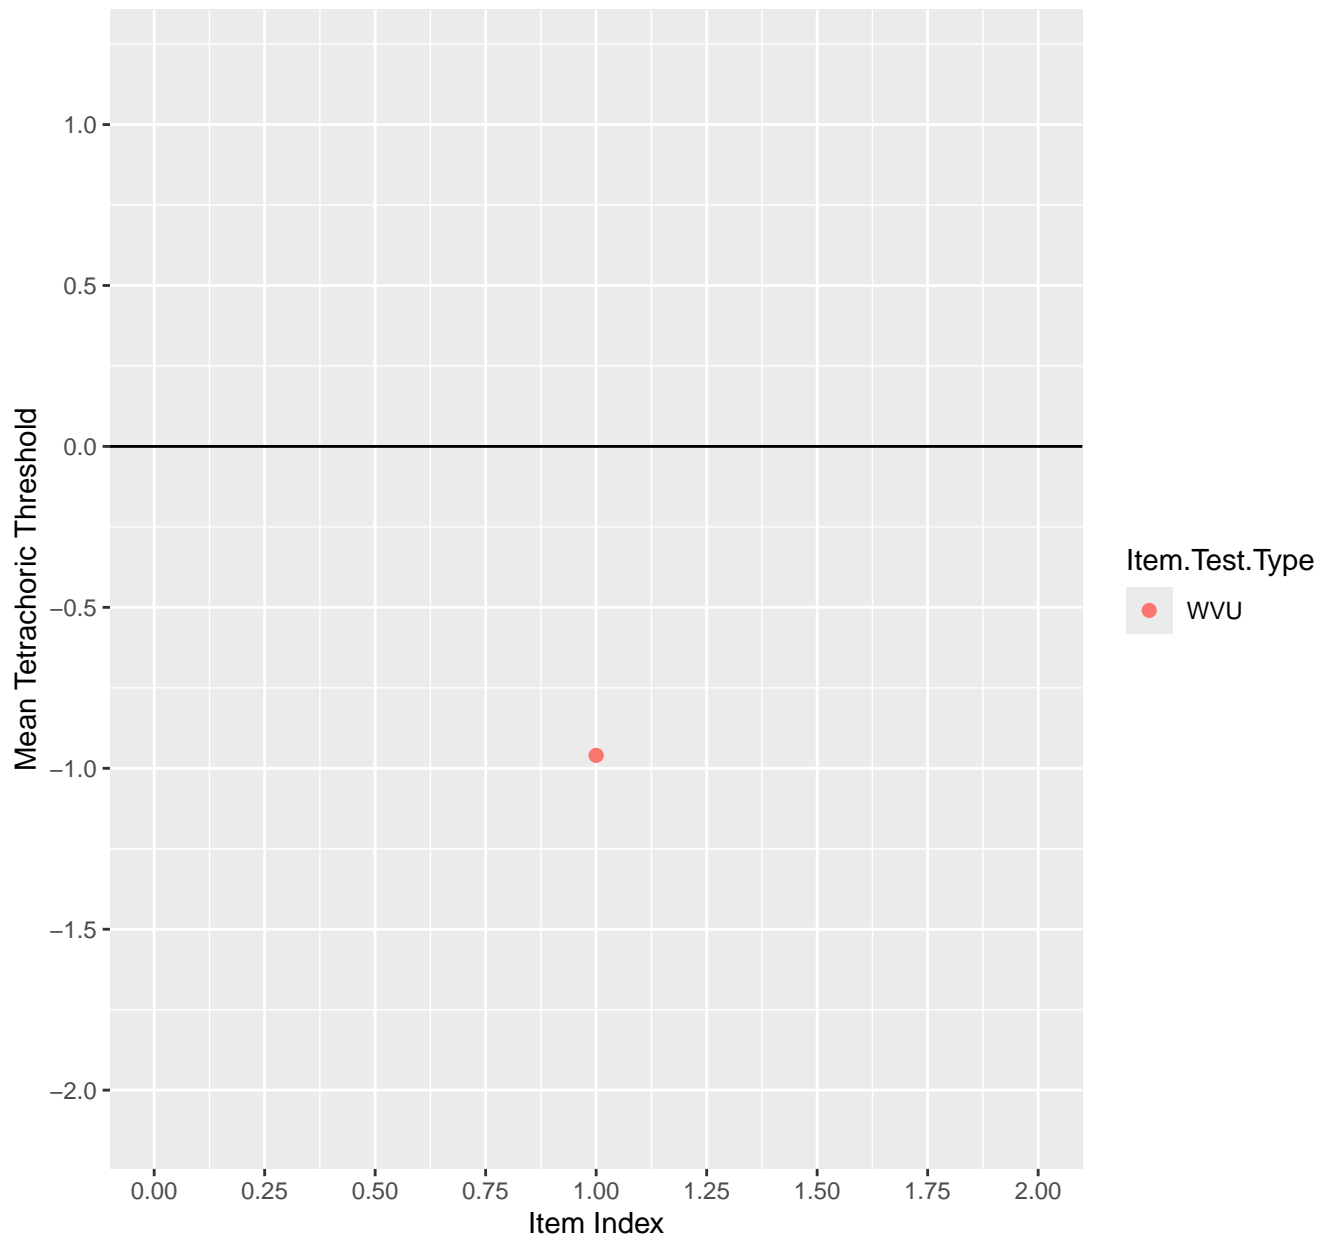

Mean Tetrachoric Threshold For KD1.10.V6EC