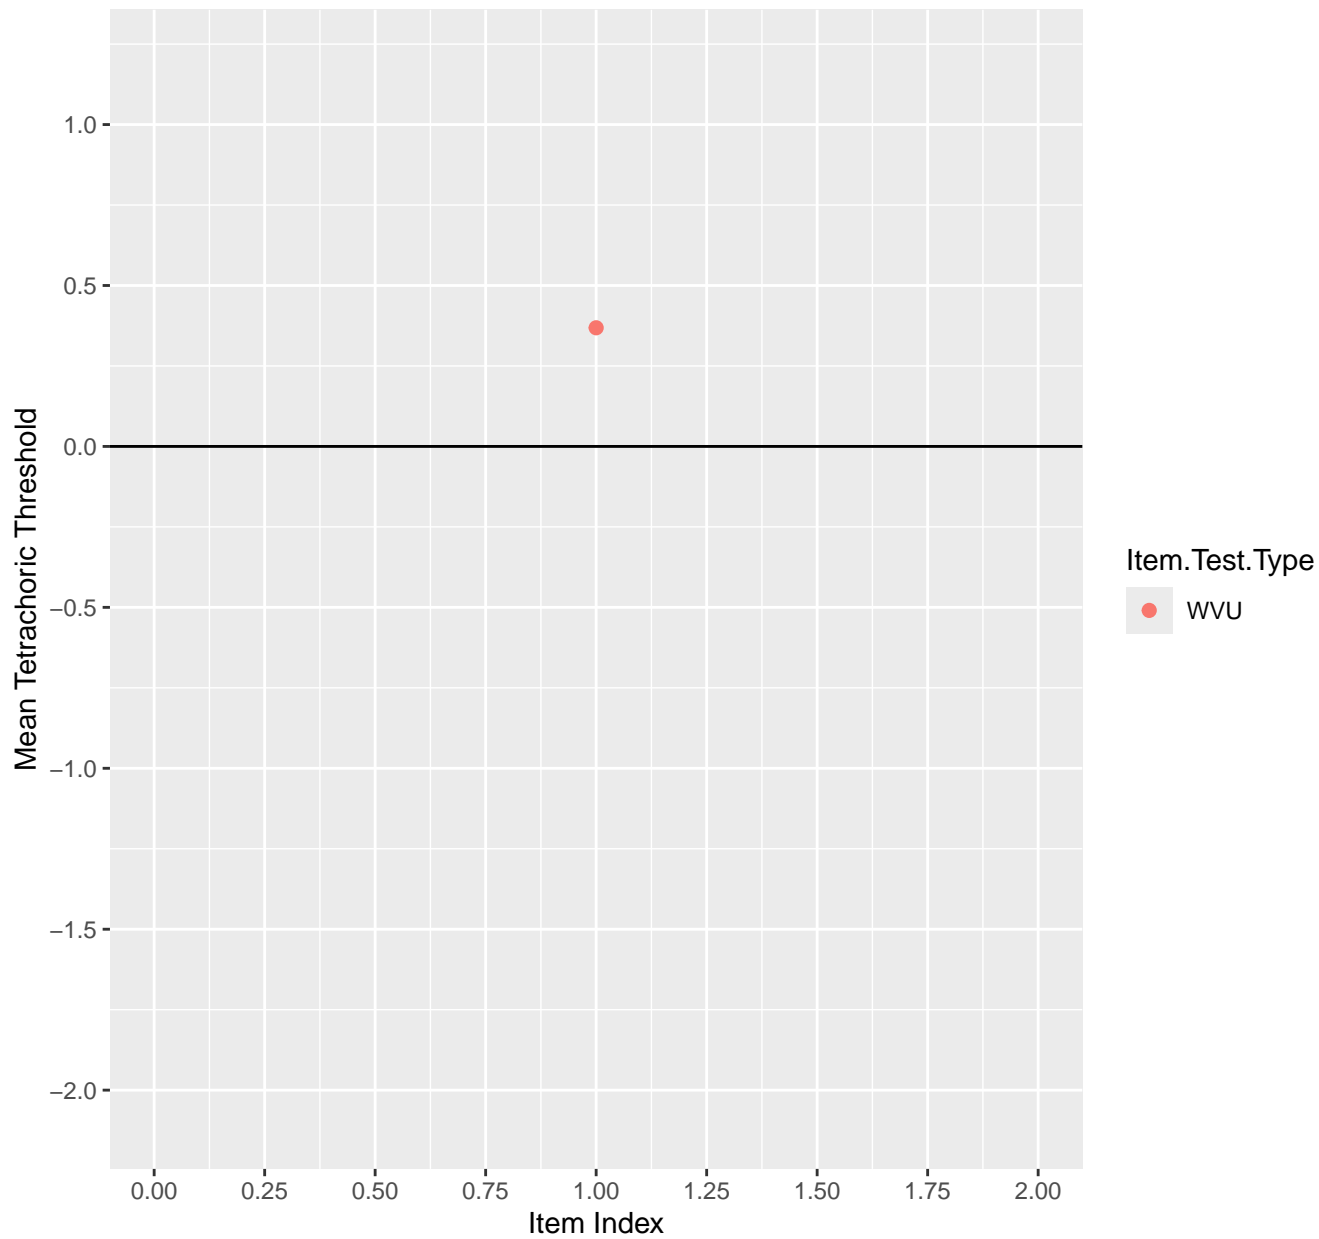

Mean Tetrachoric Threshold For KD1.21.V2