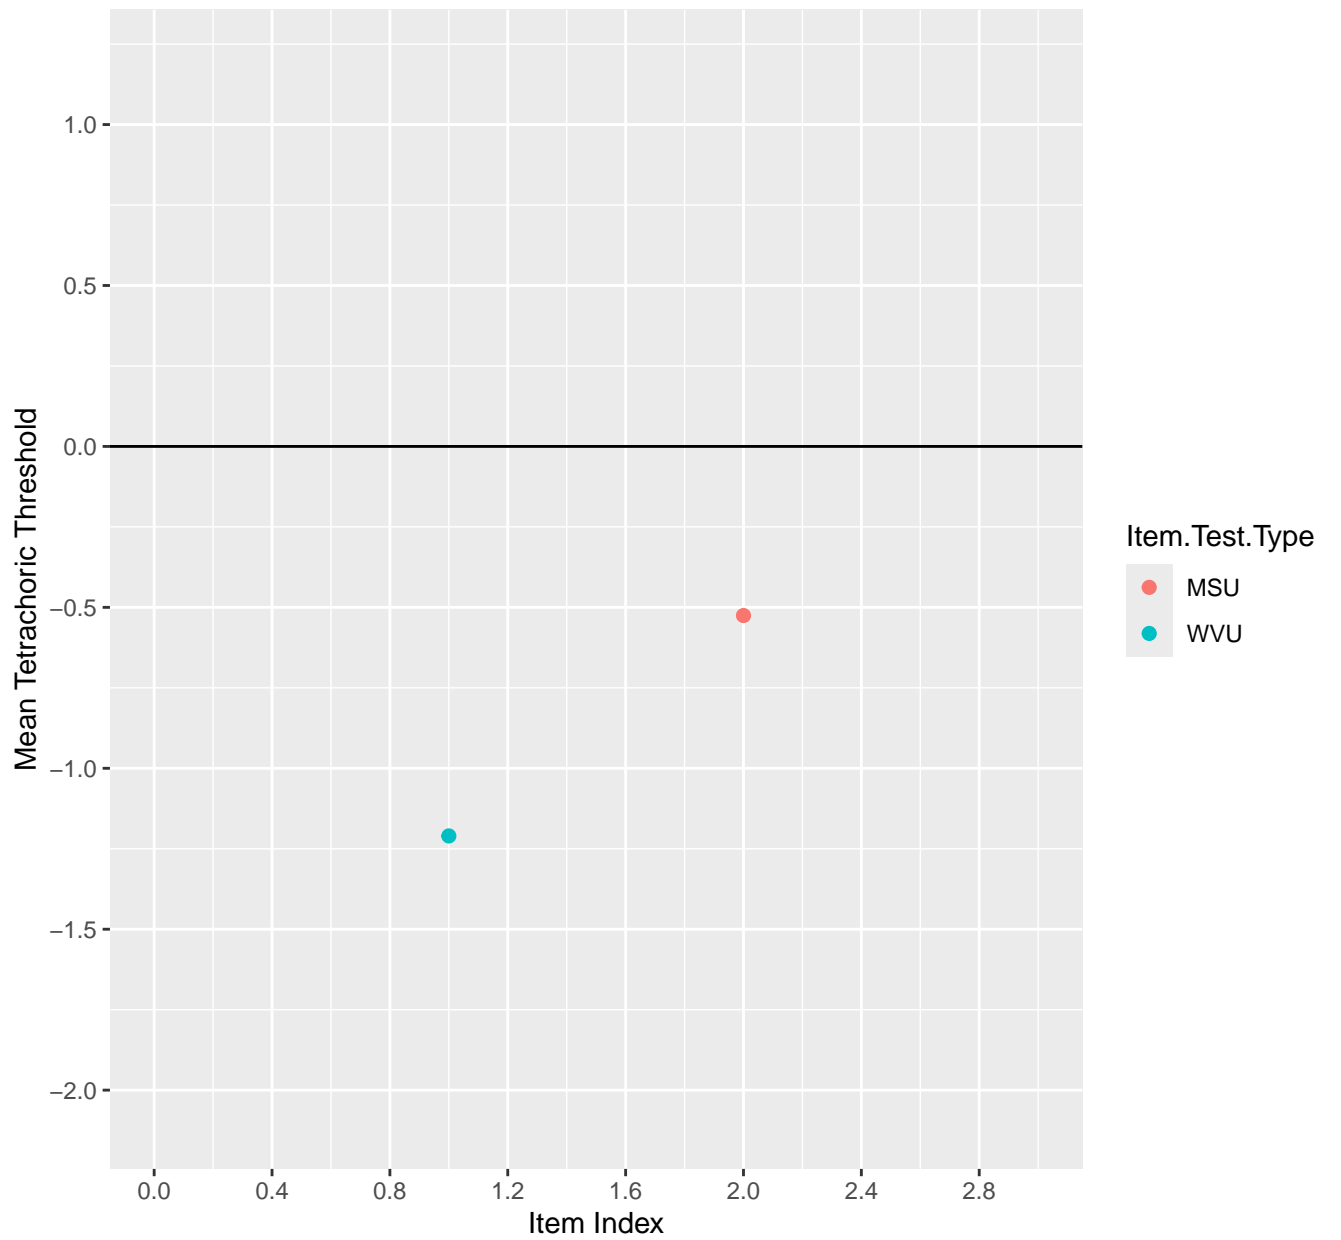

Mean Tetrachoric Threshold For KD1.27.V1