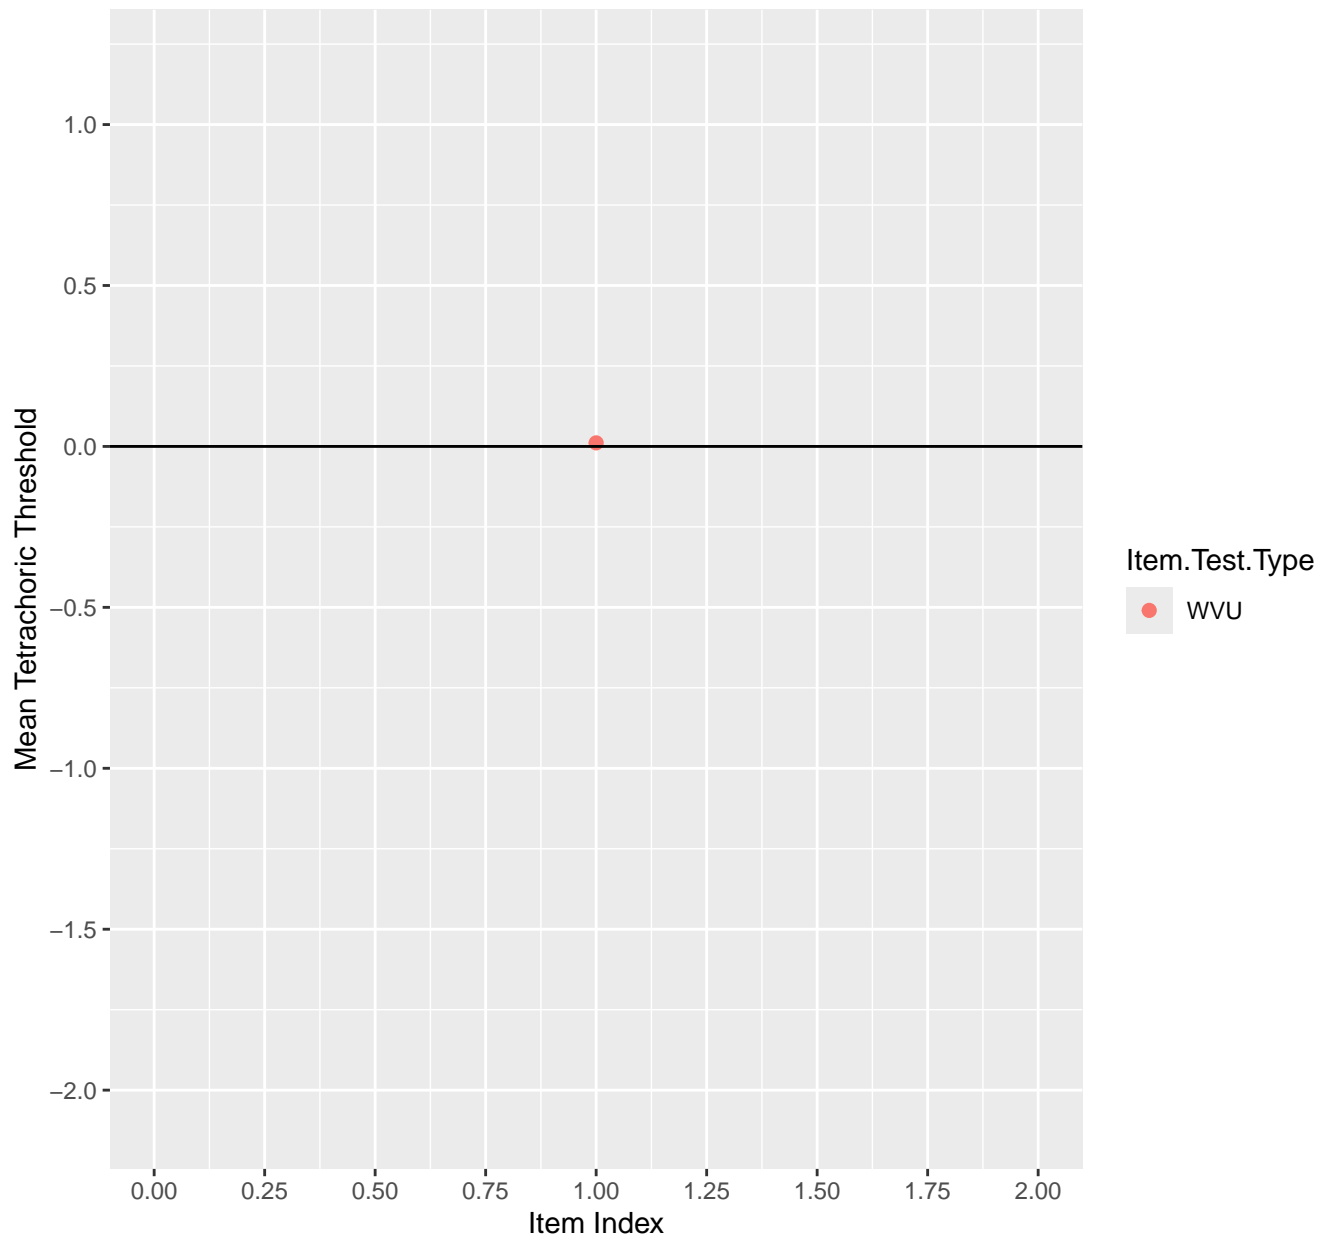

Mean Tetrachoric Threshold For KD1.43.V6EC