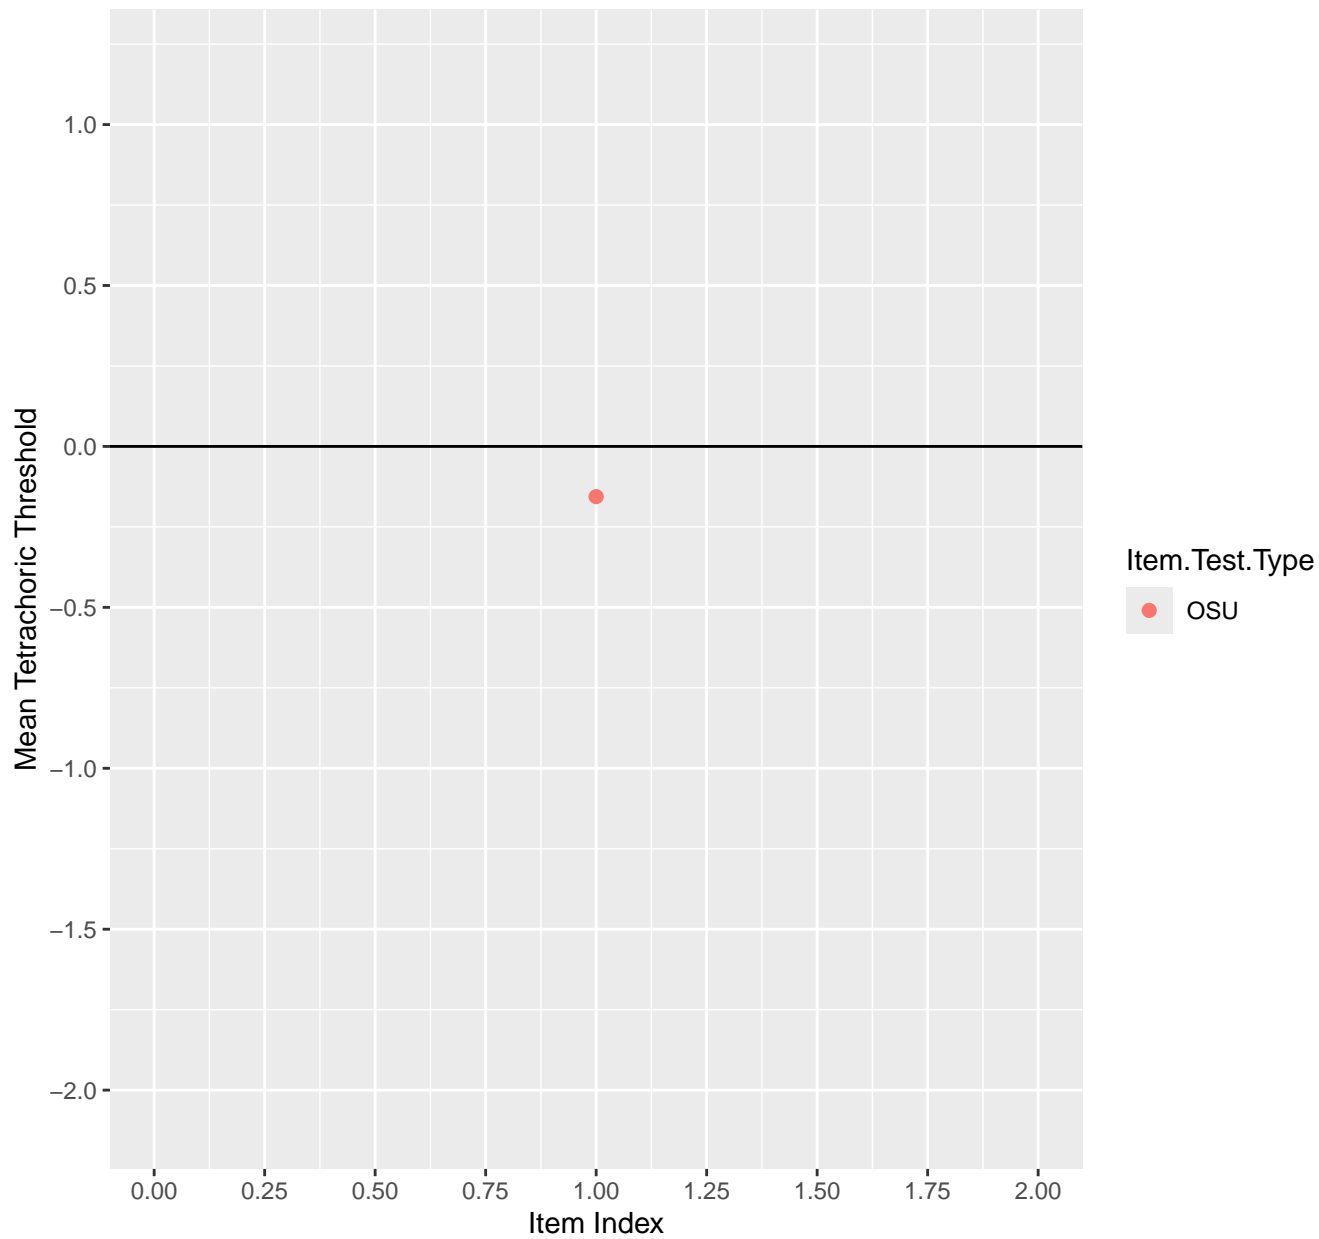

Mean Tetrachoric Threshold For KD1.49.V1