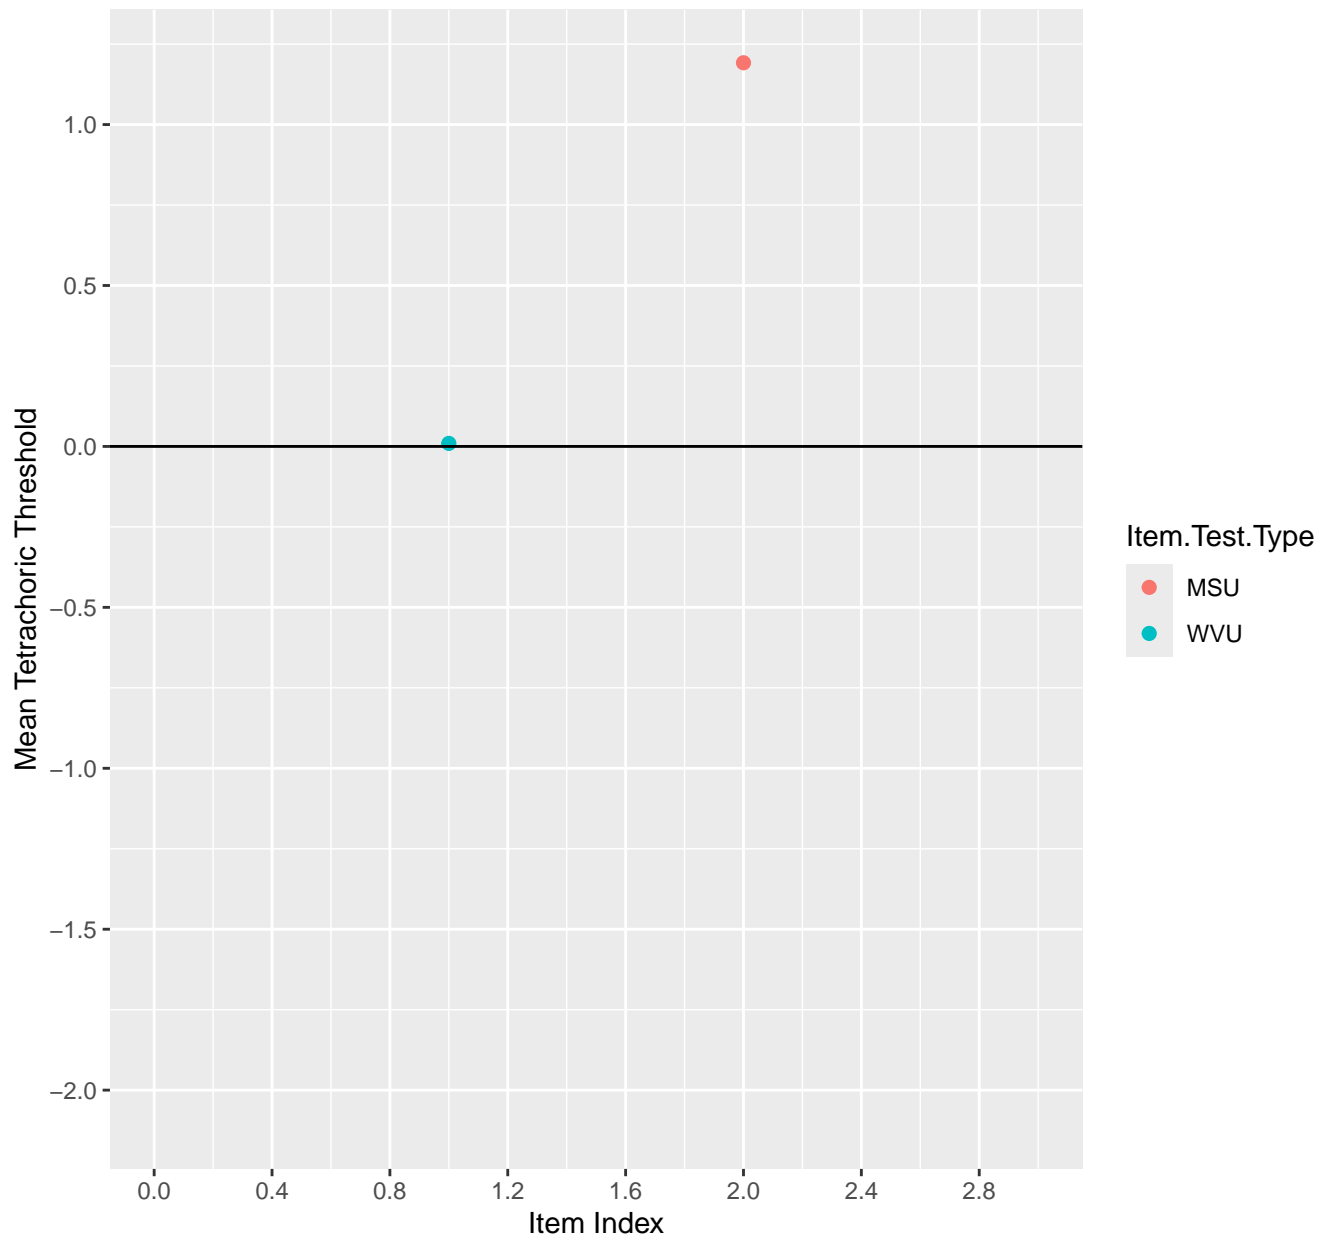

Mean Tetrachoric Threshold For KD1.28.V1