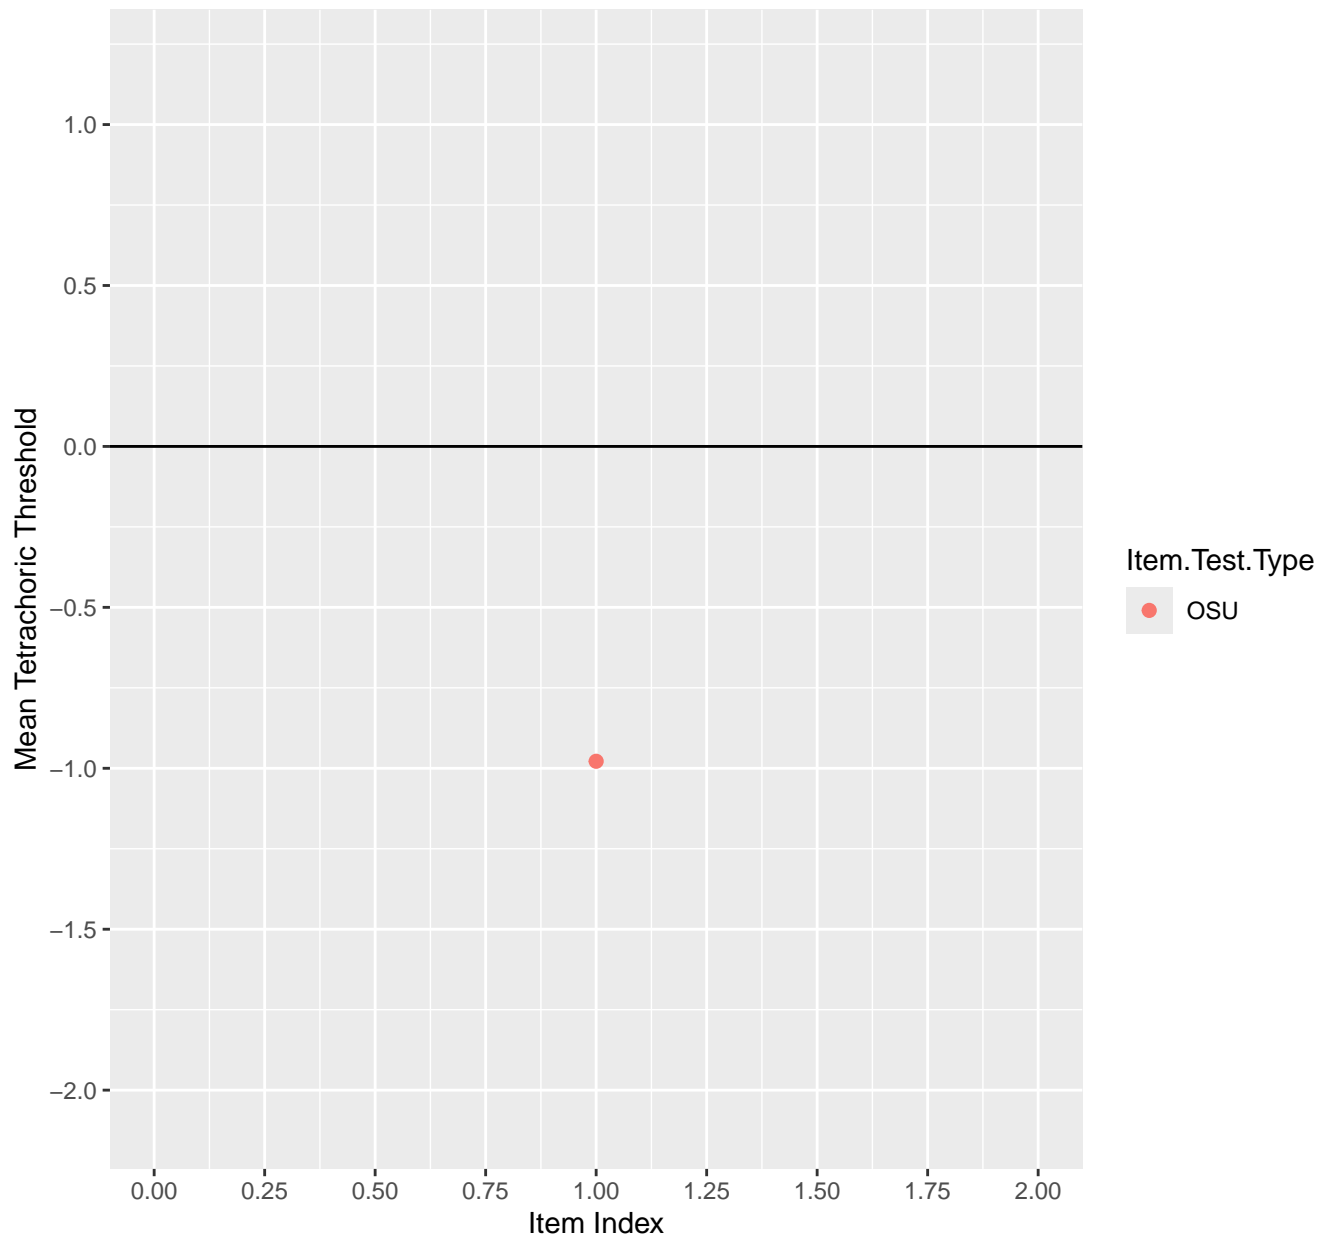

Mean Tetrachoric Threshold For KD1.8.V3