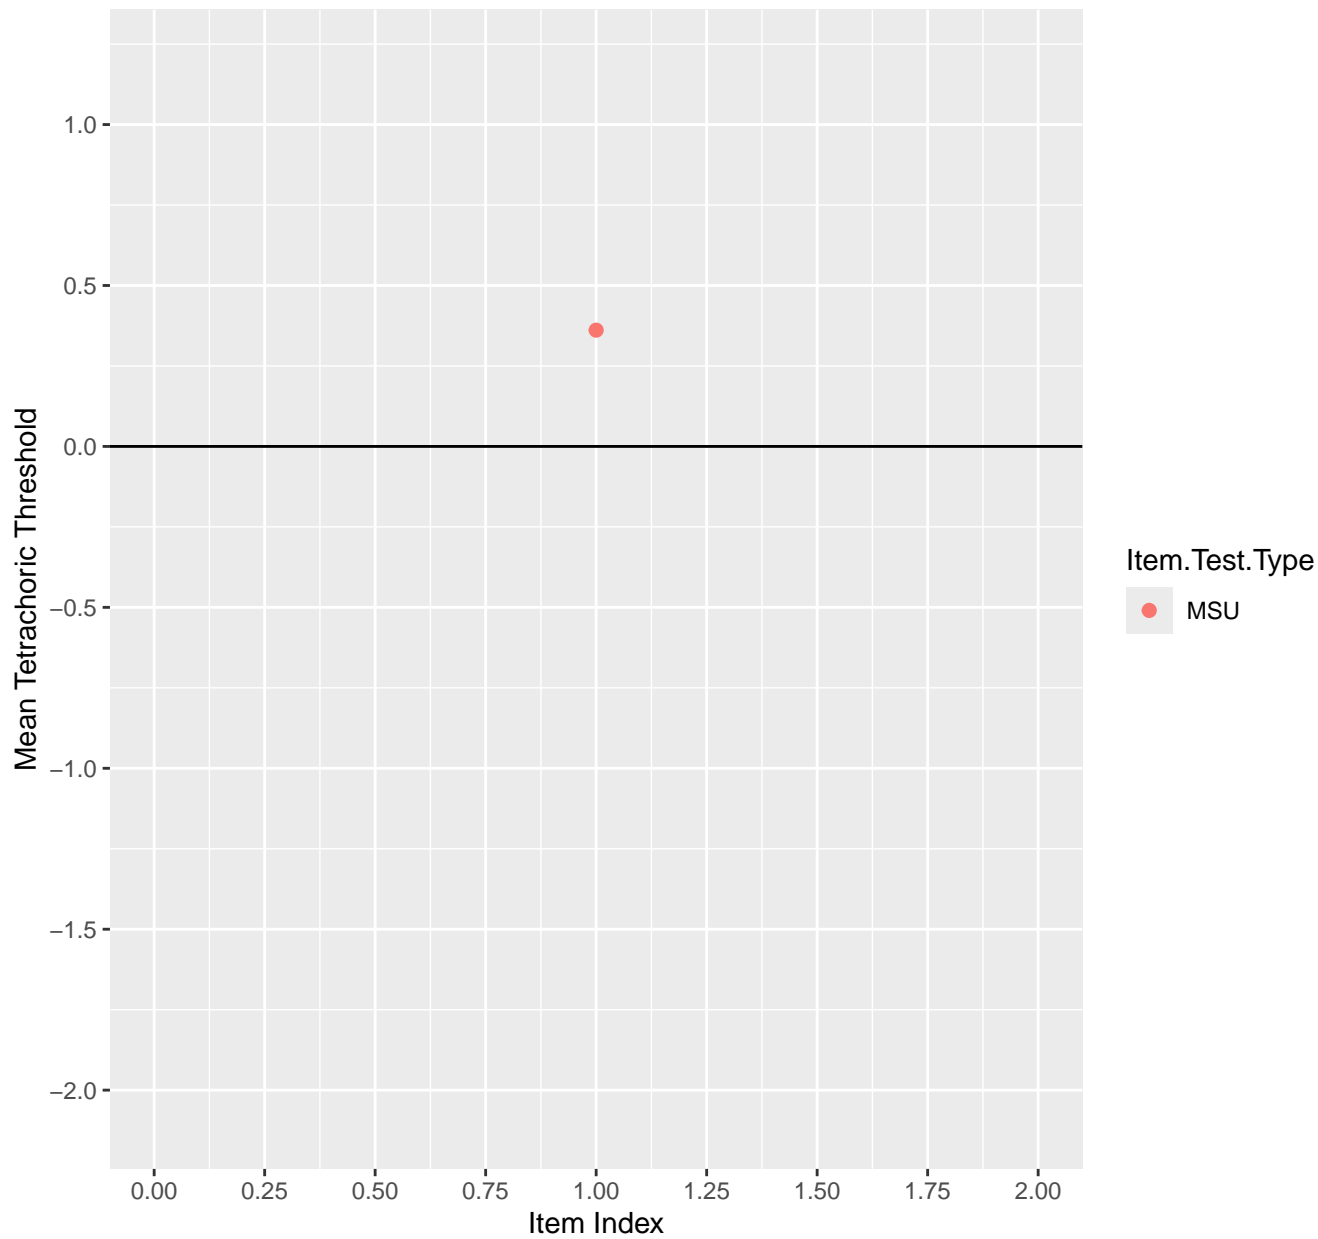

Mean Tetrachoric Threshold For KD1.44.V1