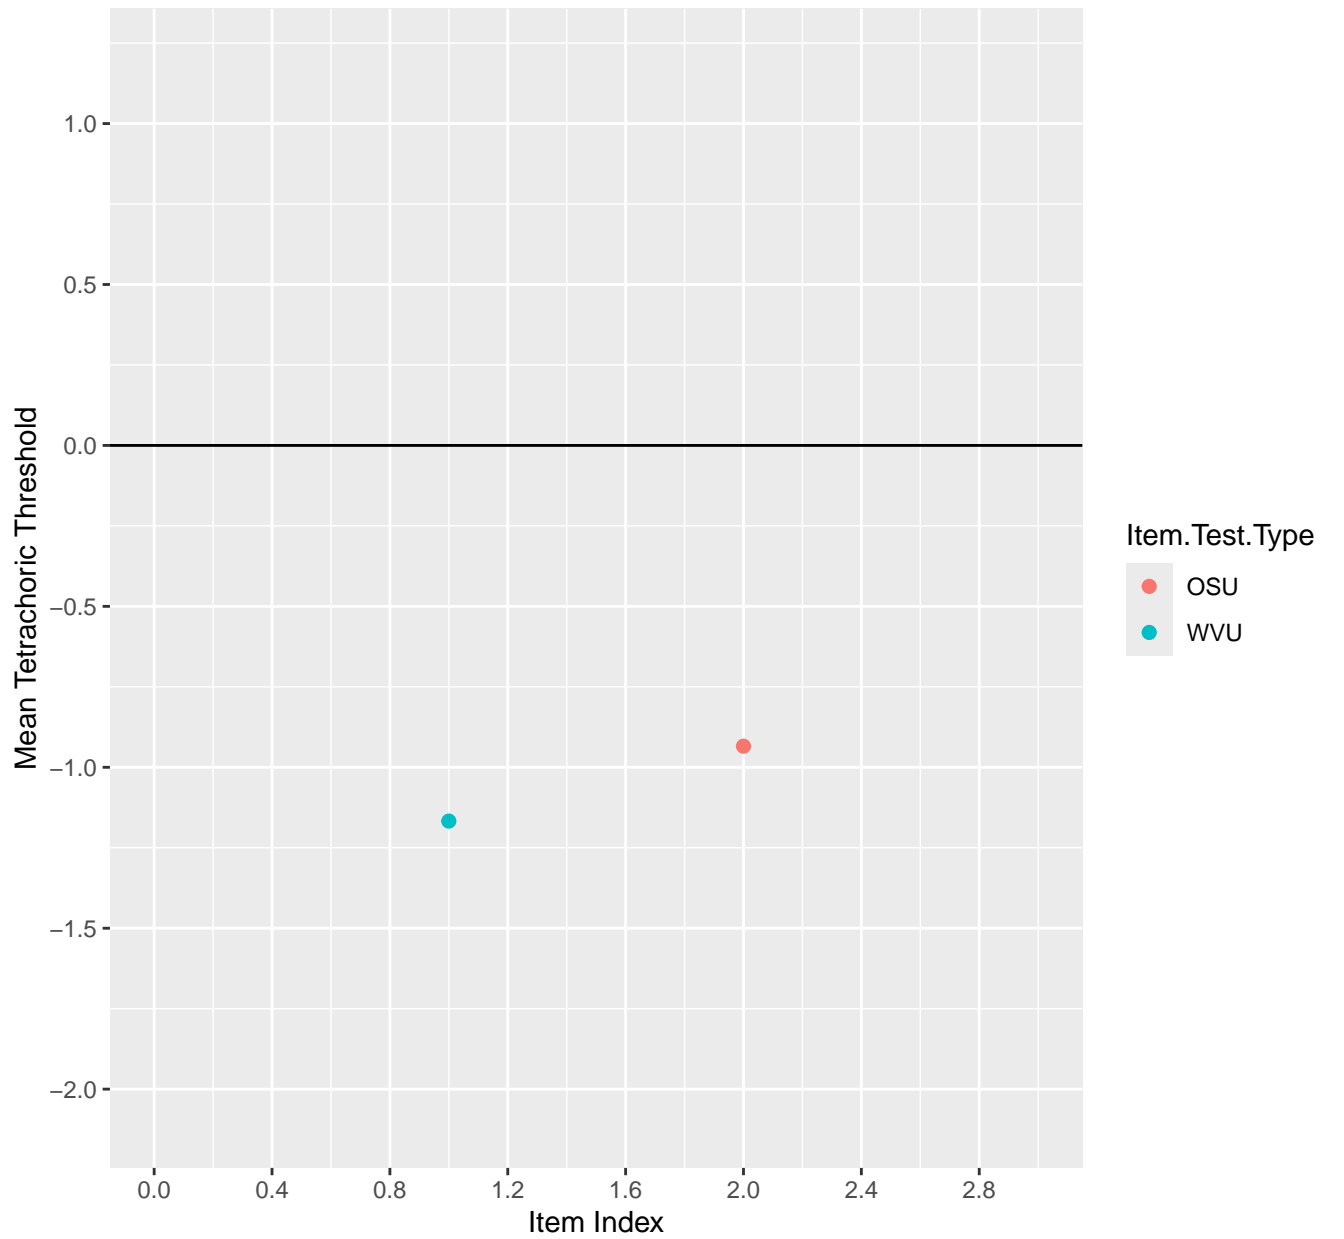

Mean Tetrachoric Threshold For KD1.50.V1