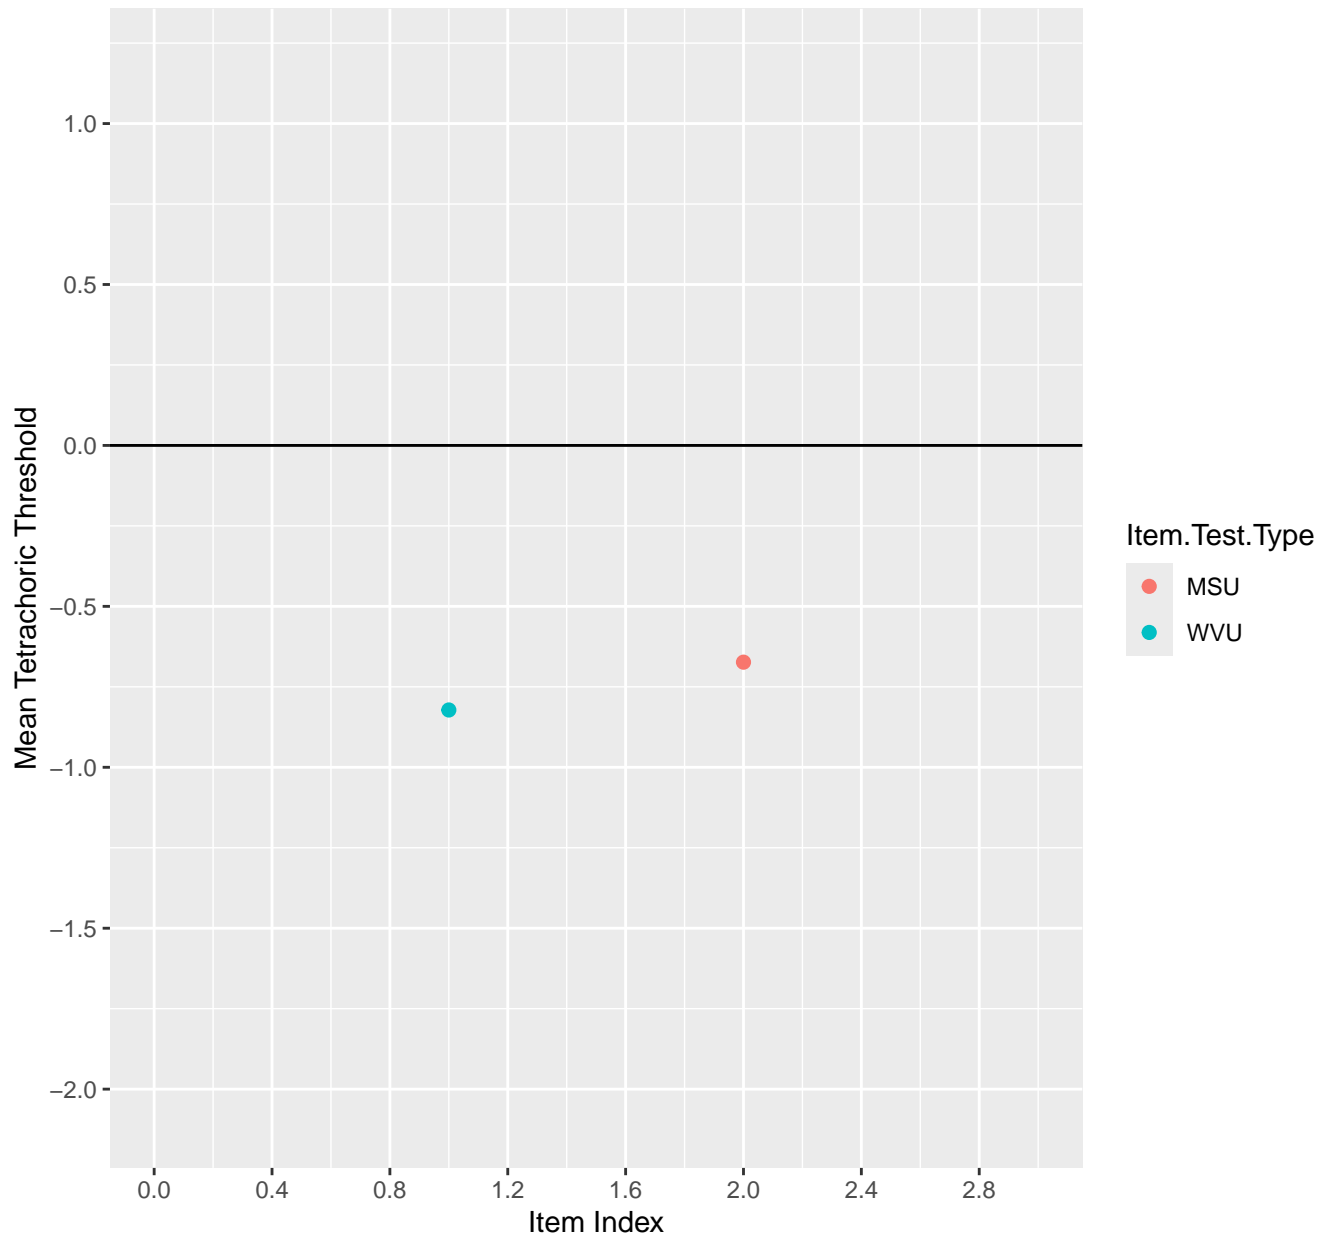

# Mean Tetrachoric Threshold For KD1.1.V1