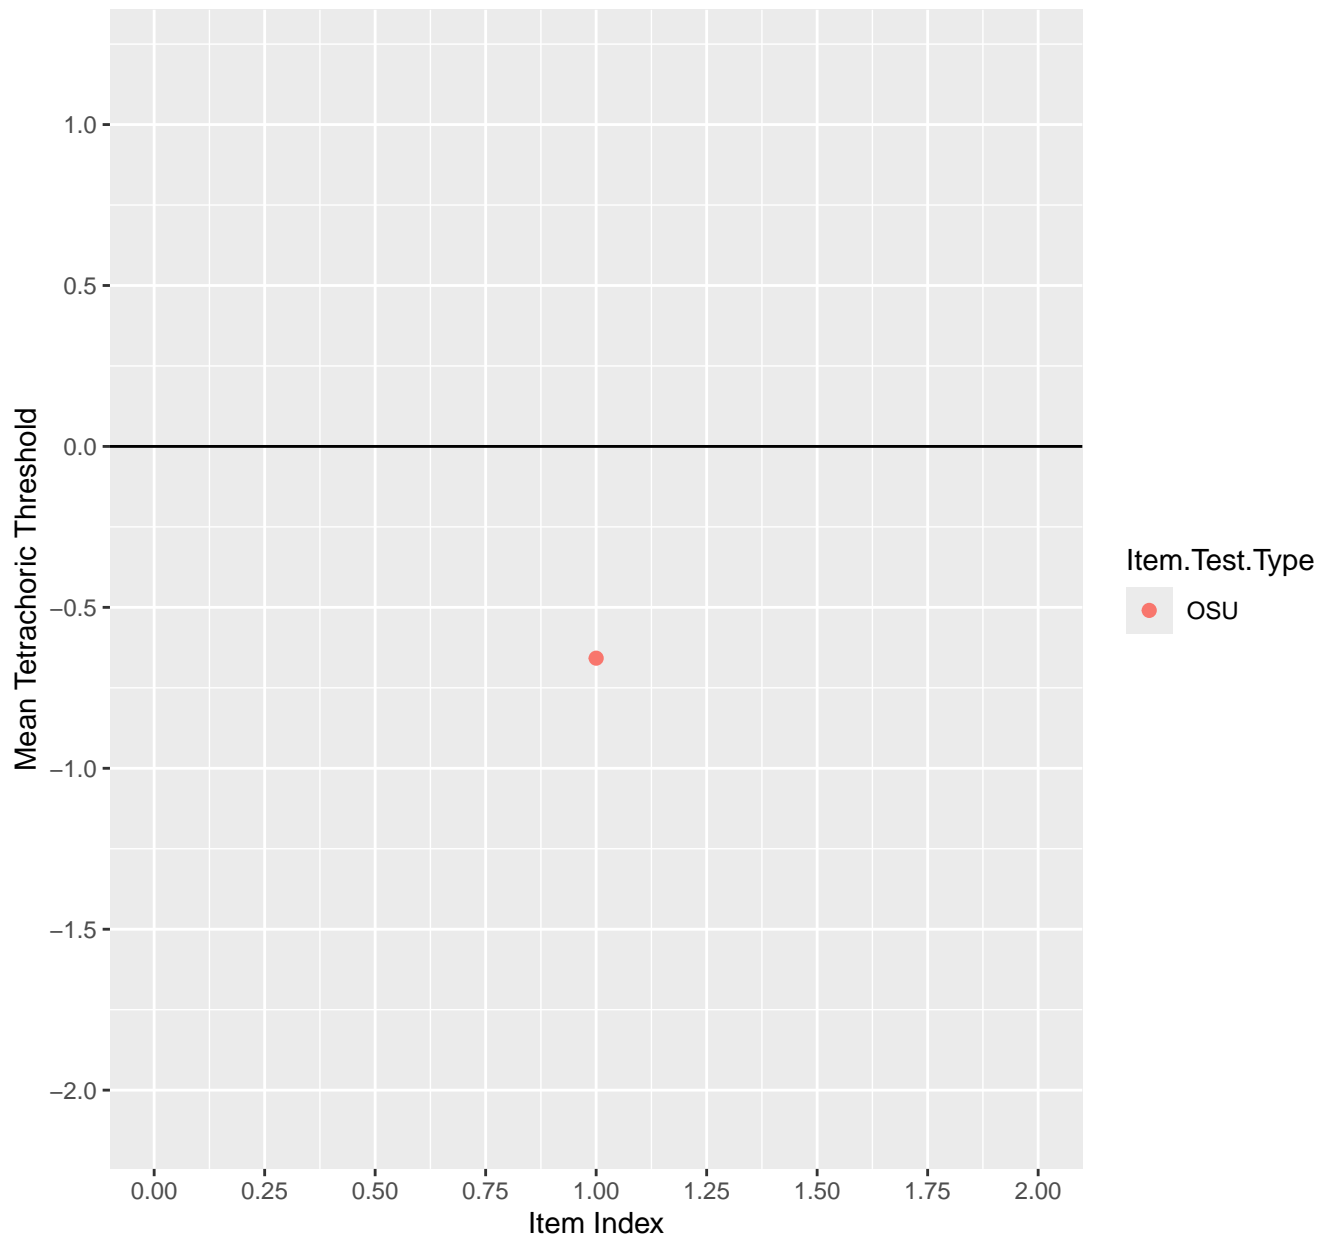

Mean Tetrachoric Threshold For KD1.10.V3