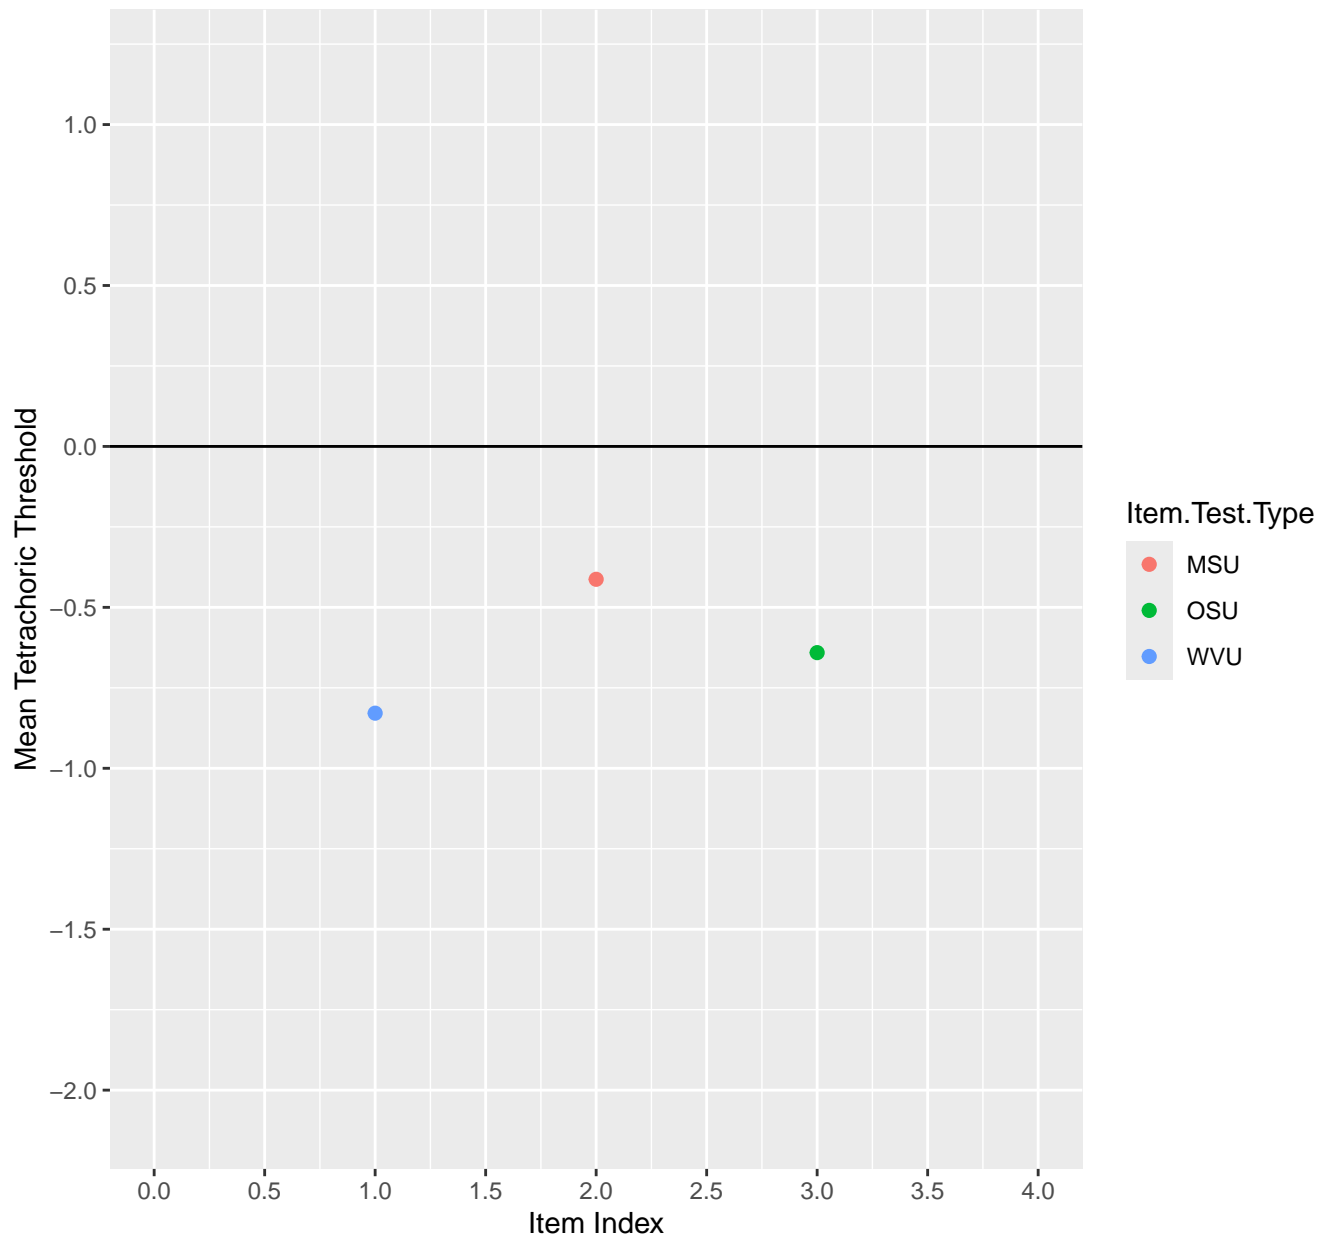

Mean Tetrachoric Threshold For KD1.7.V1