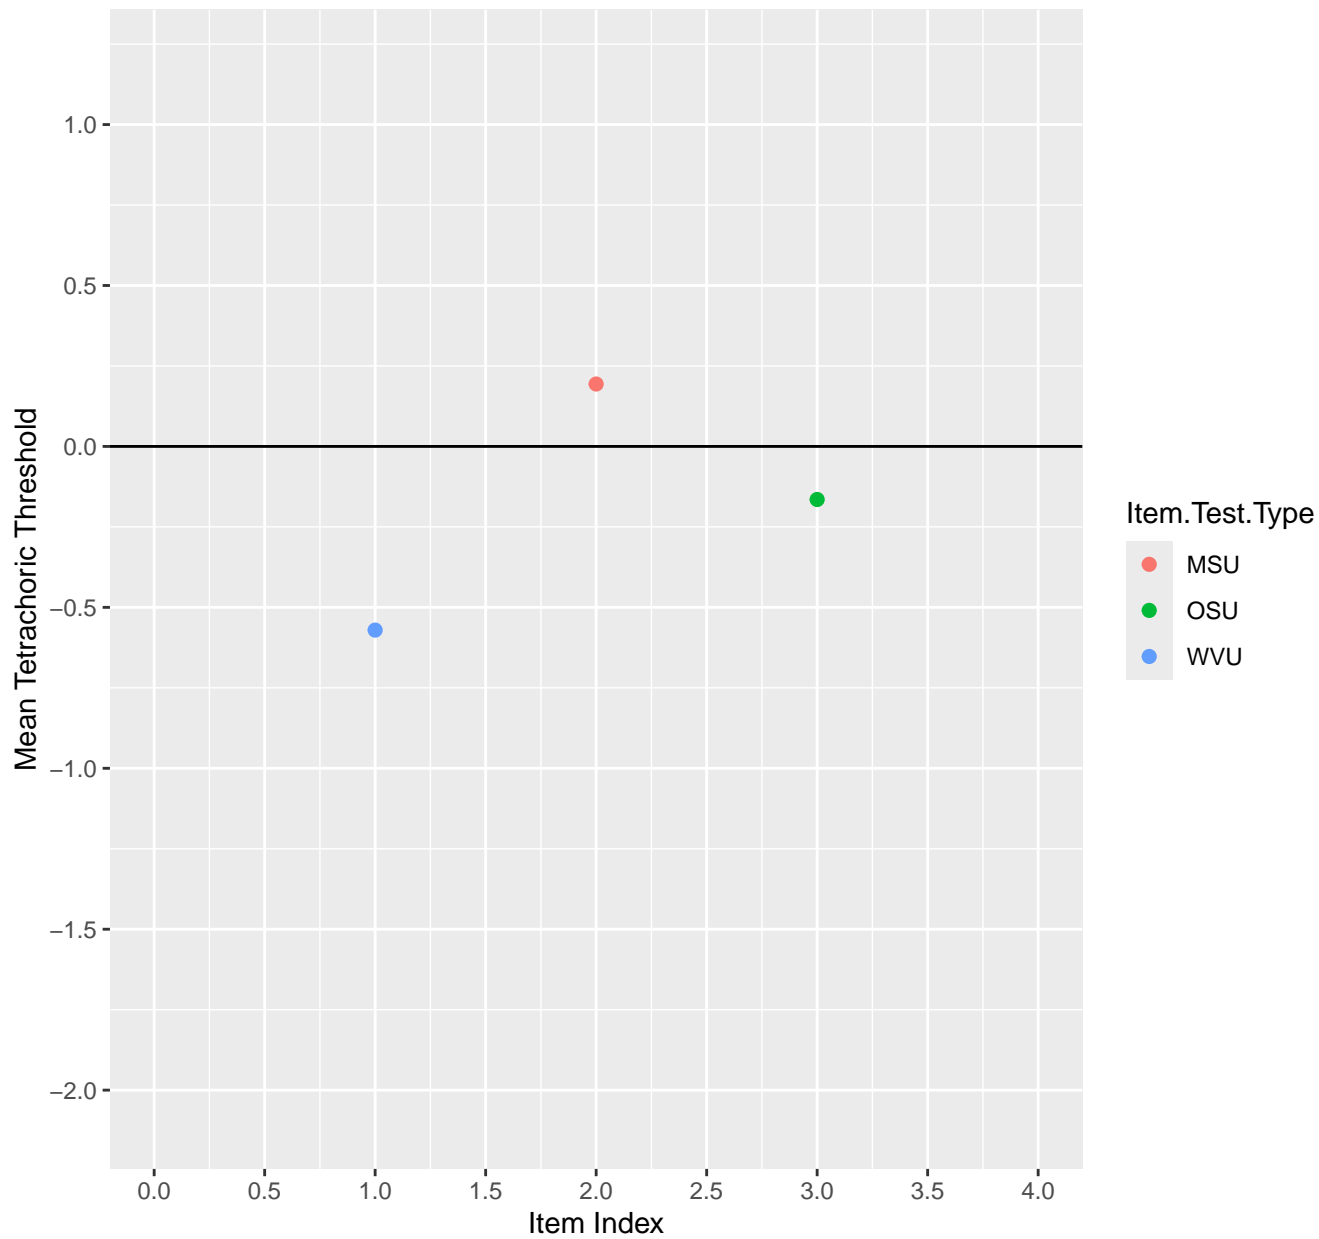

Mean Tetrachoric Threshold For KD1.20.V1