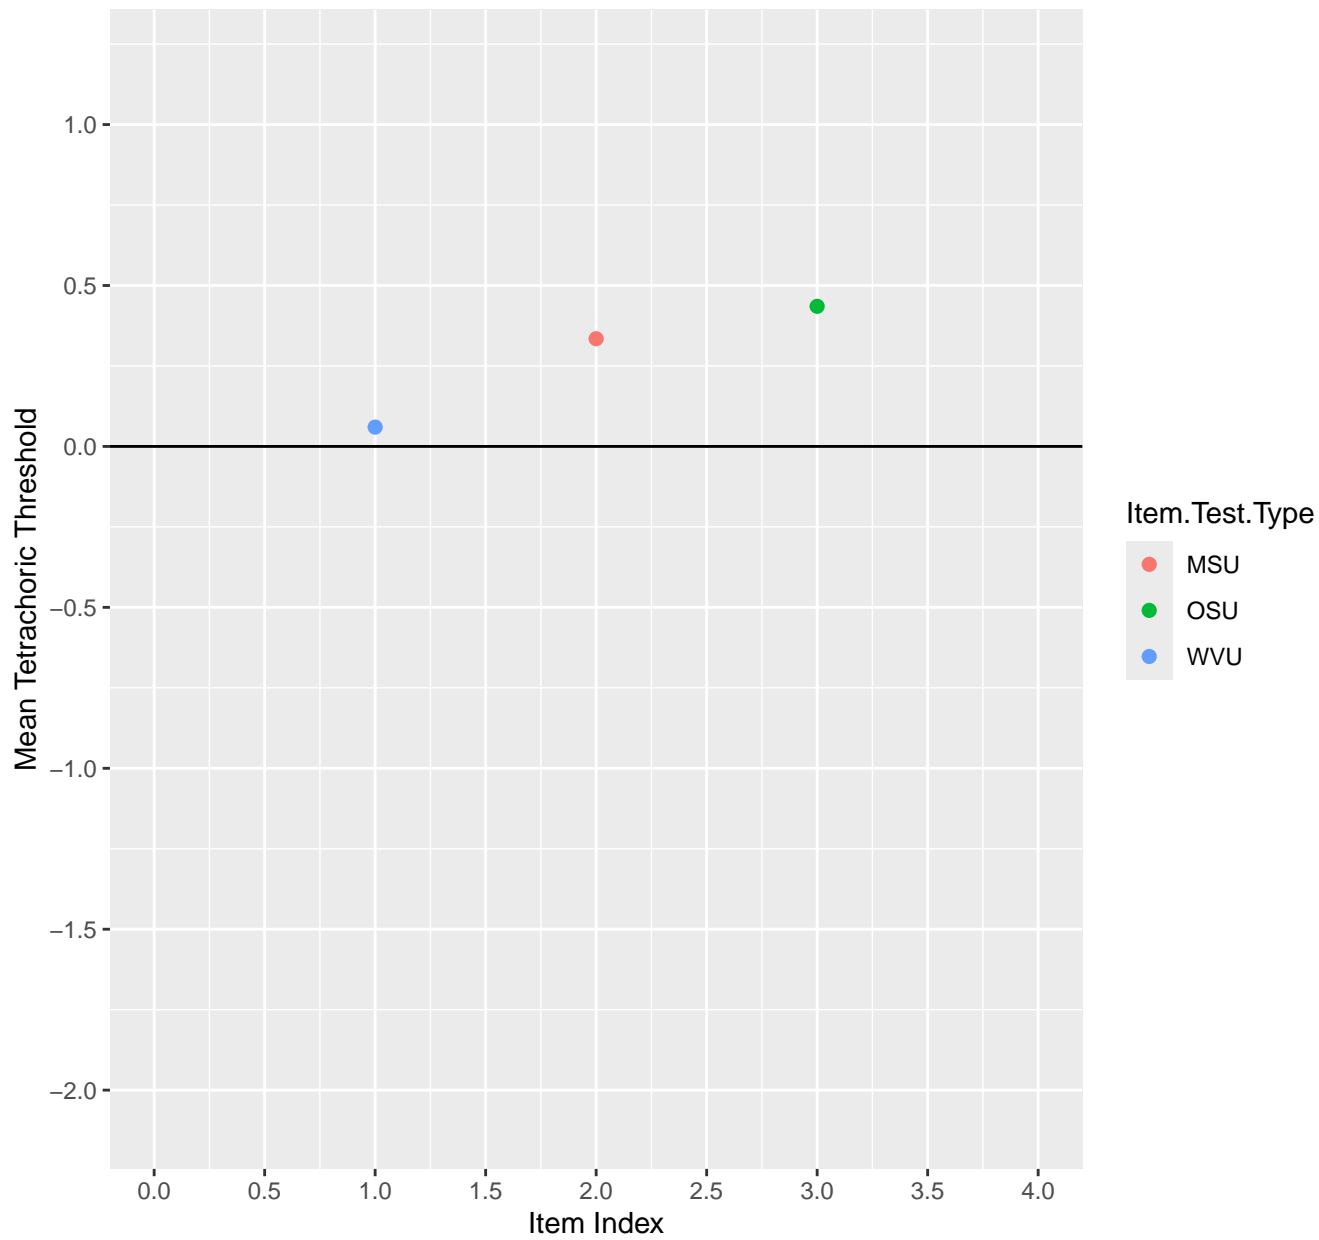

Mean Tetrachoric Threshold For KD1.22.V1