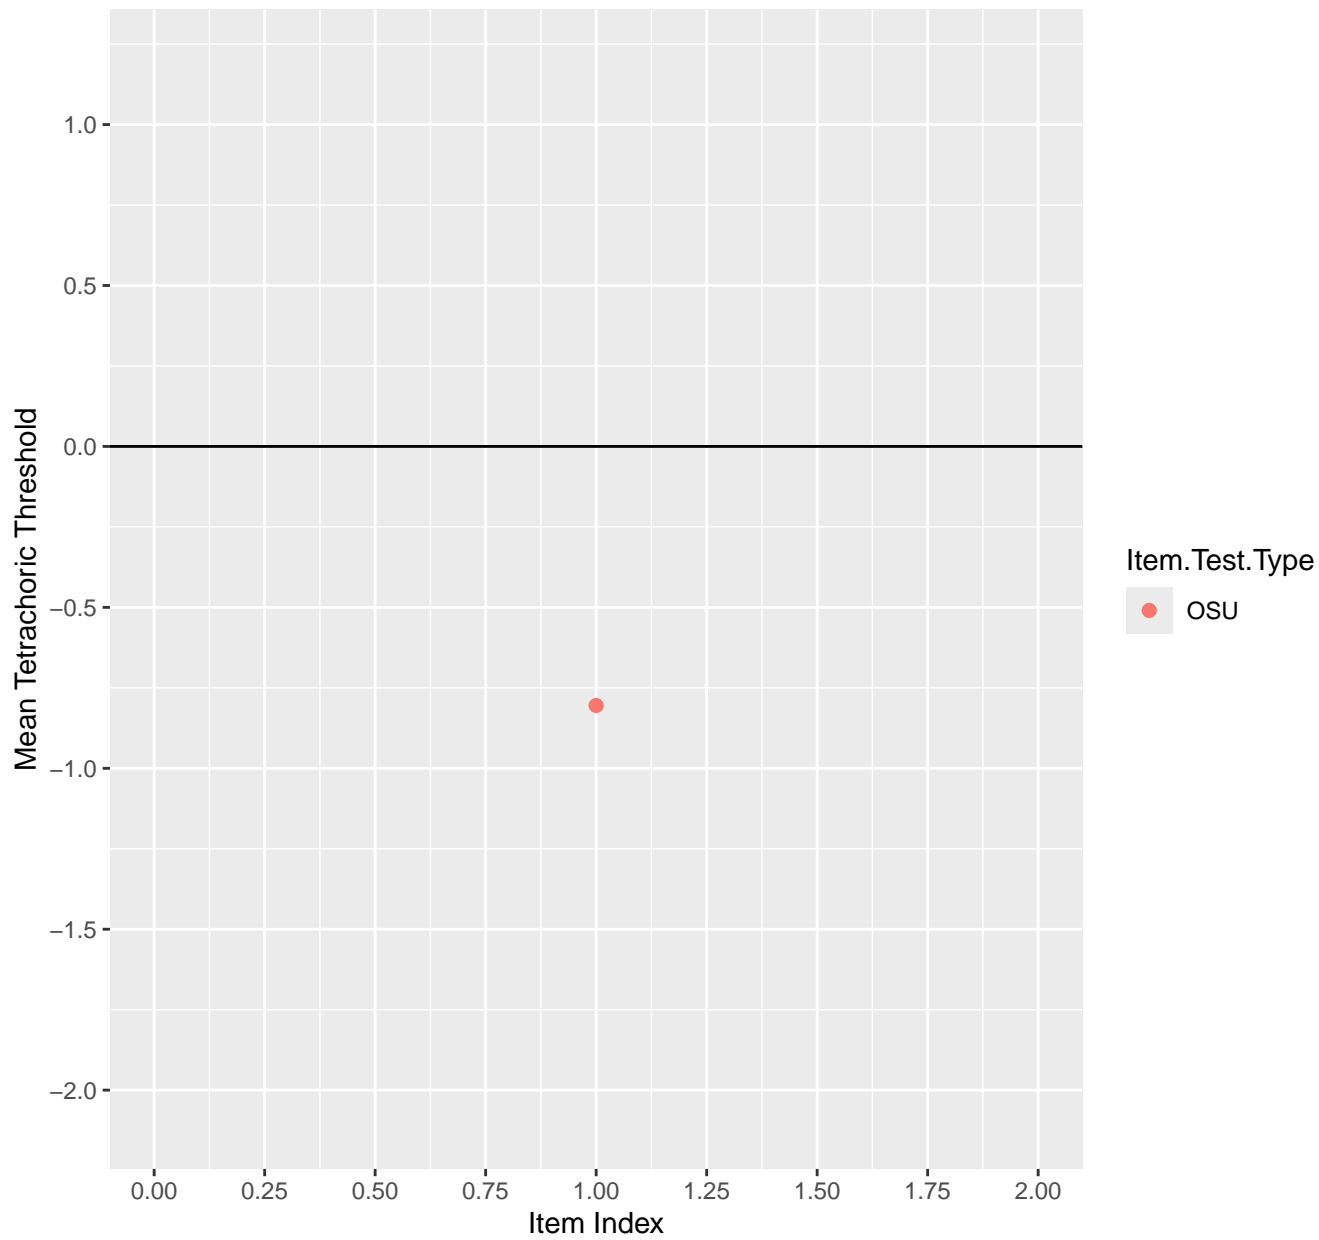

Mean Tetrachoric Threshold For KD1.6.V3