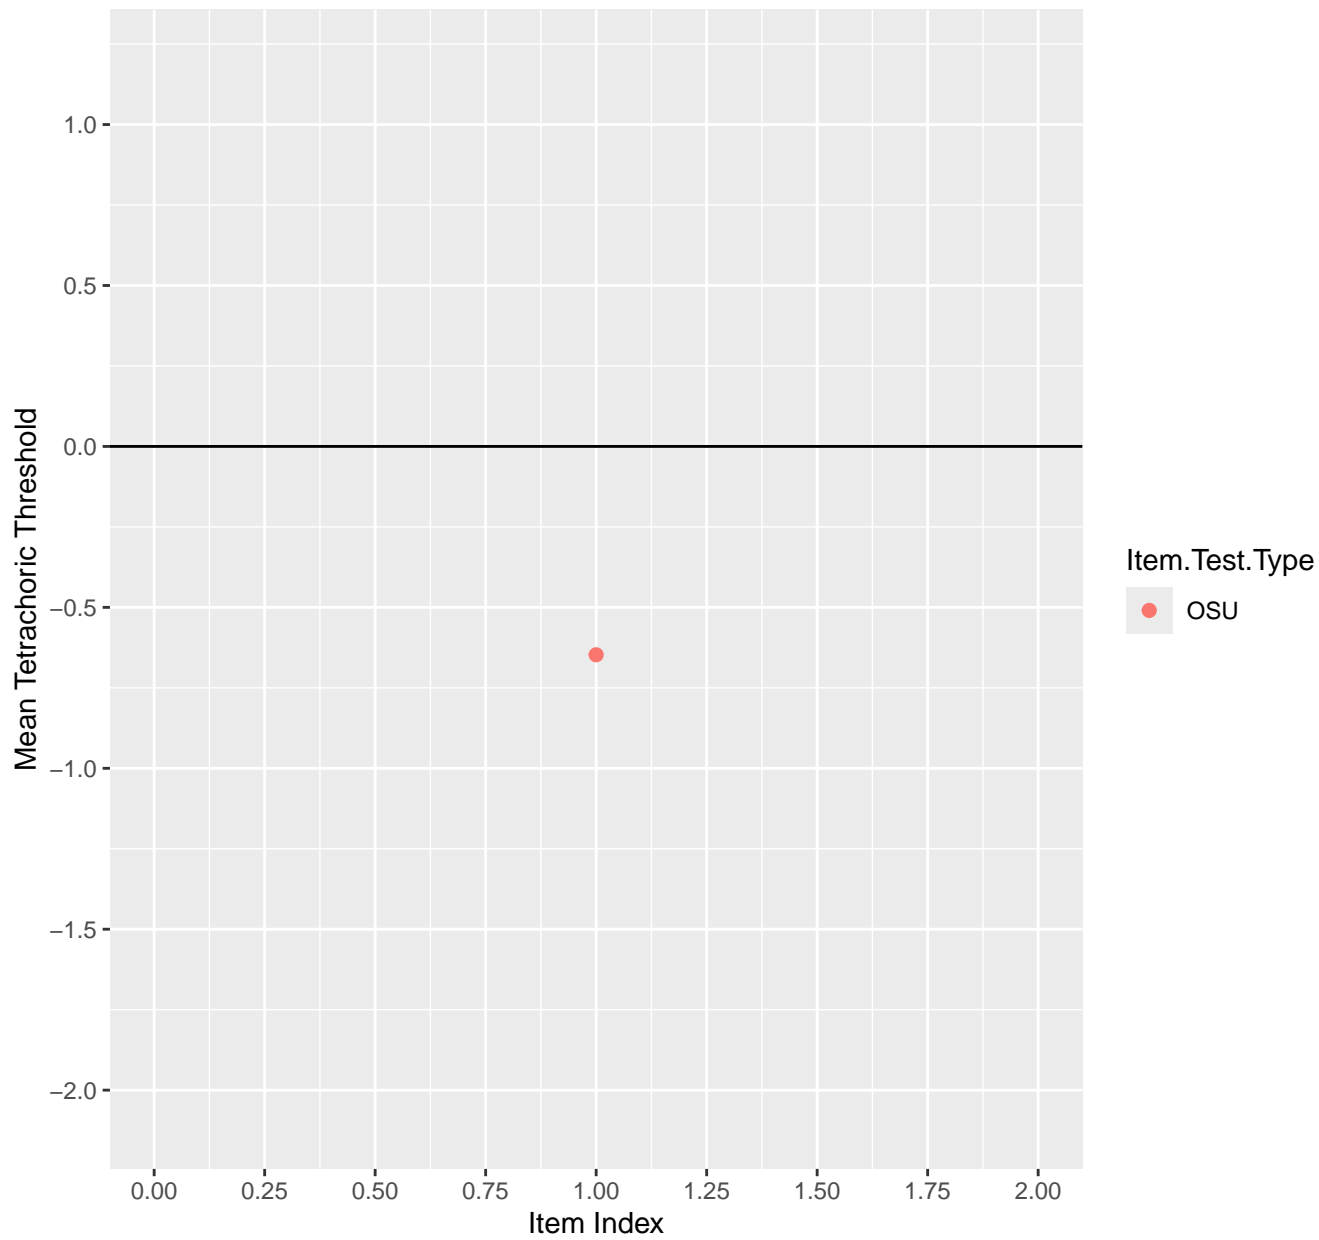

Mean Tetrachoric Threshold For KD1.13.V3