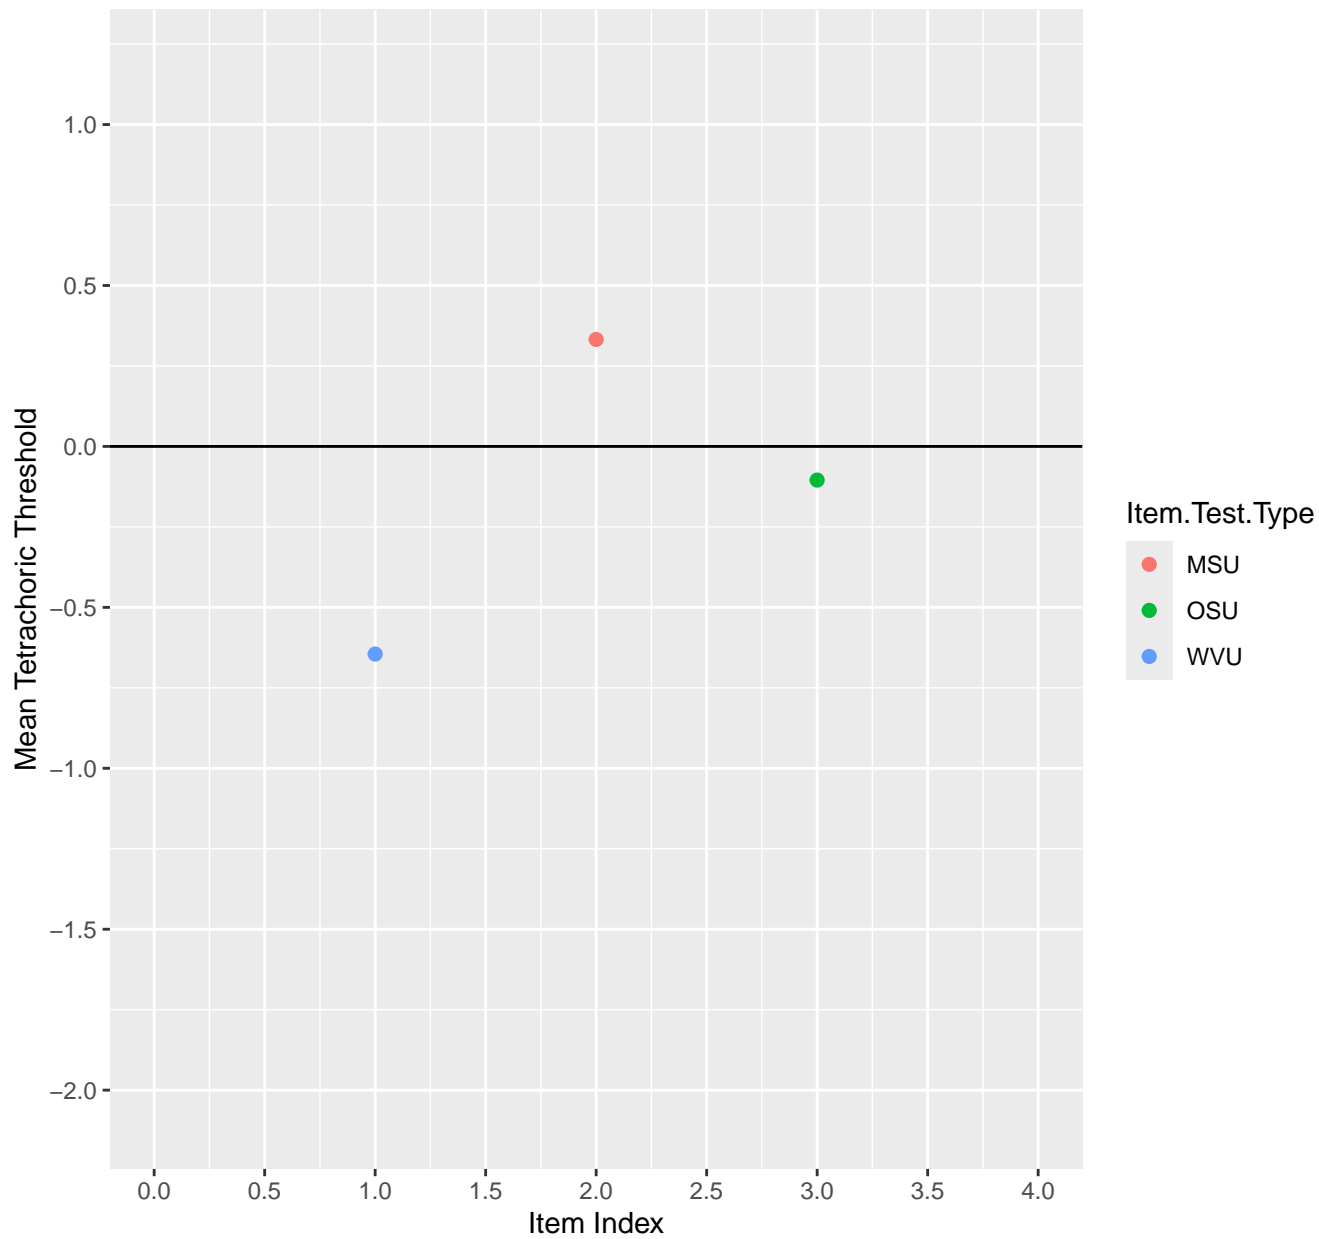

Mean Tetrachoric Threshold For KD1.23.V2