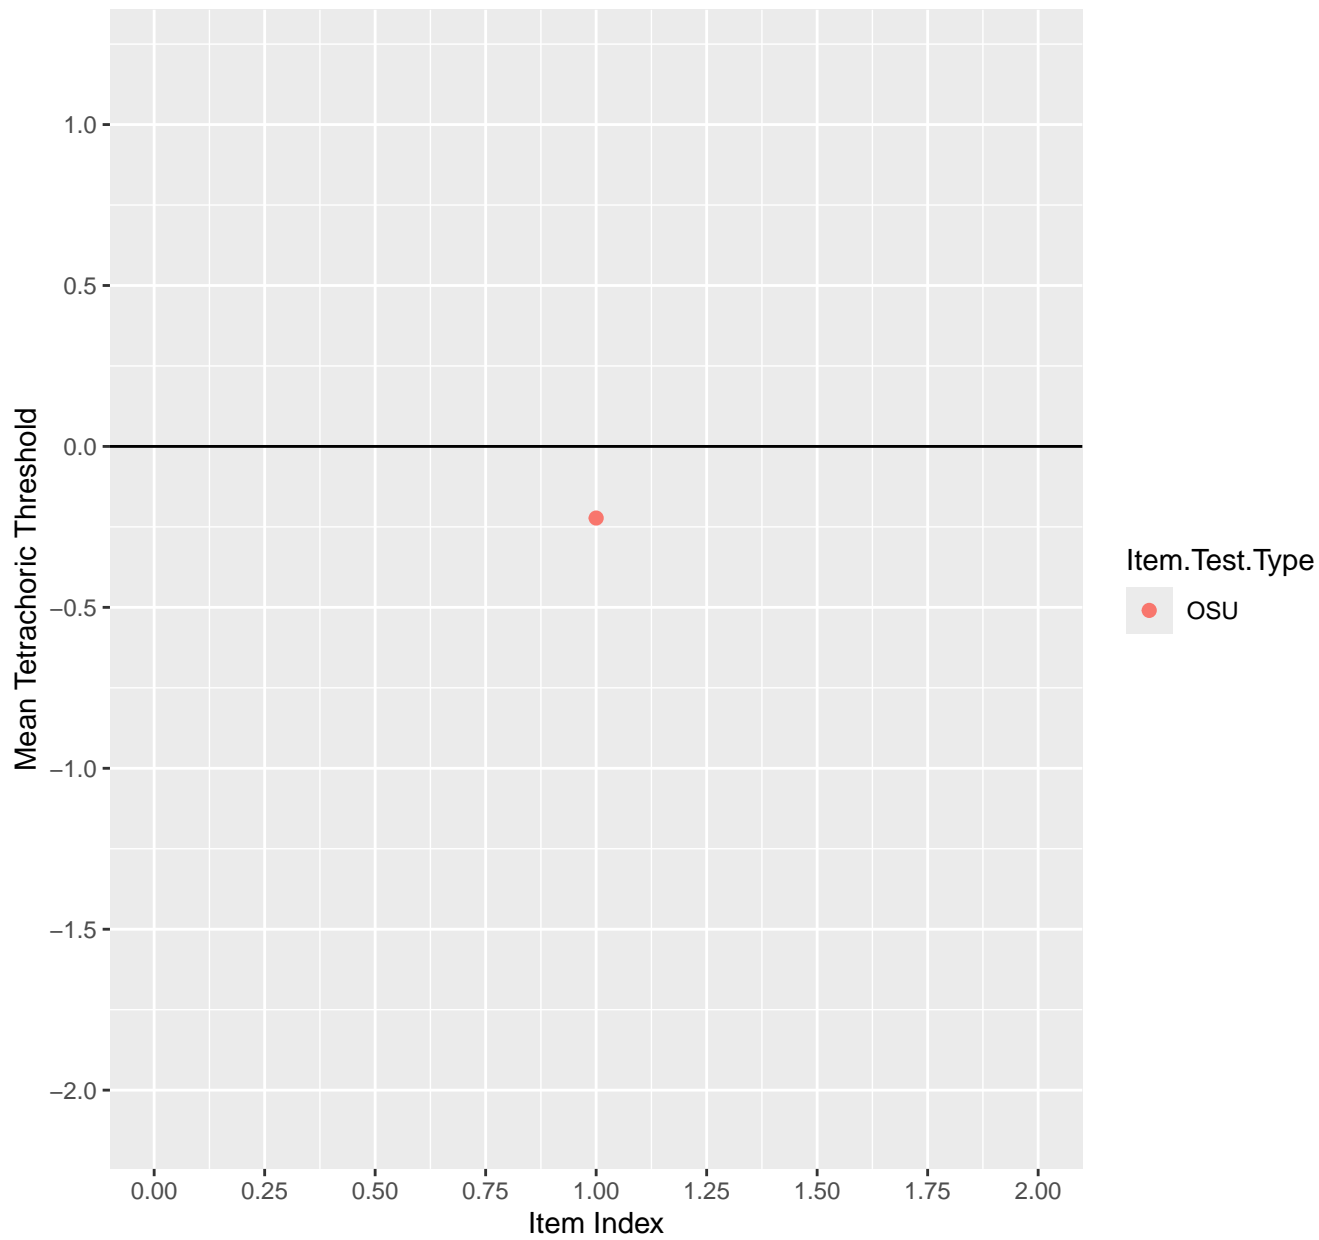

Mean Tetrachoric Threshold For KD1.1.V3