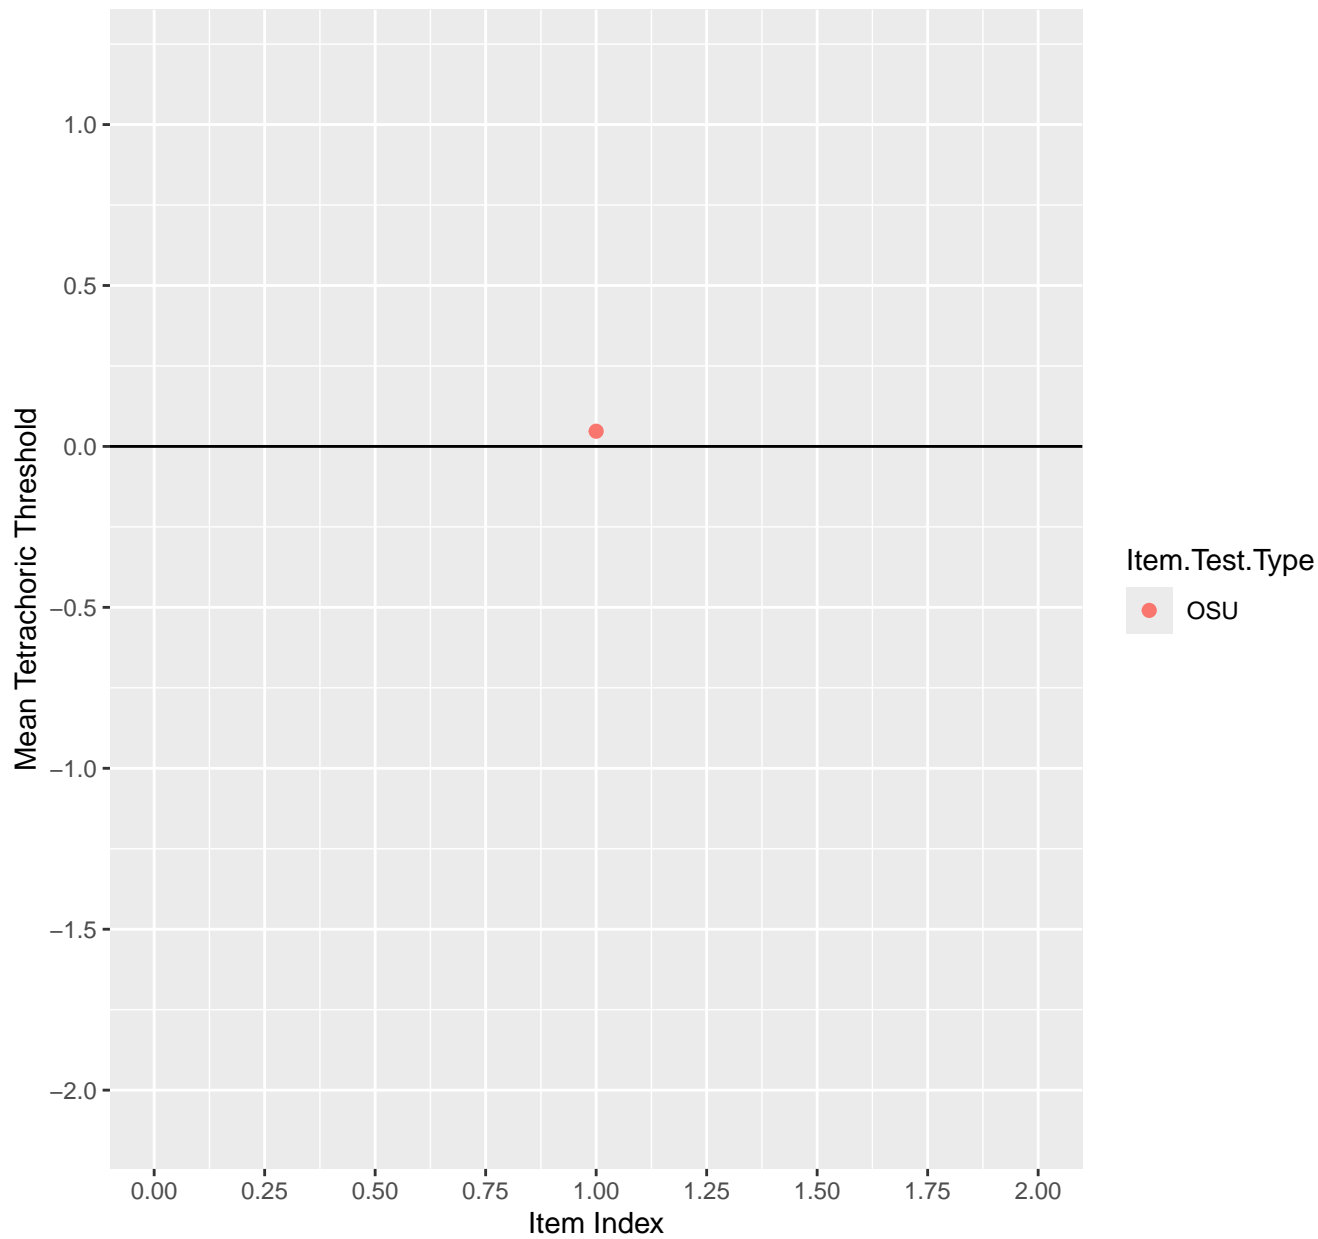

Mean Tetrachoric Threshold For KD1.40.V3AH