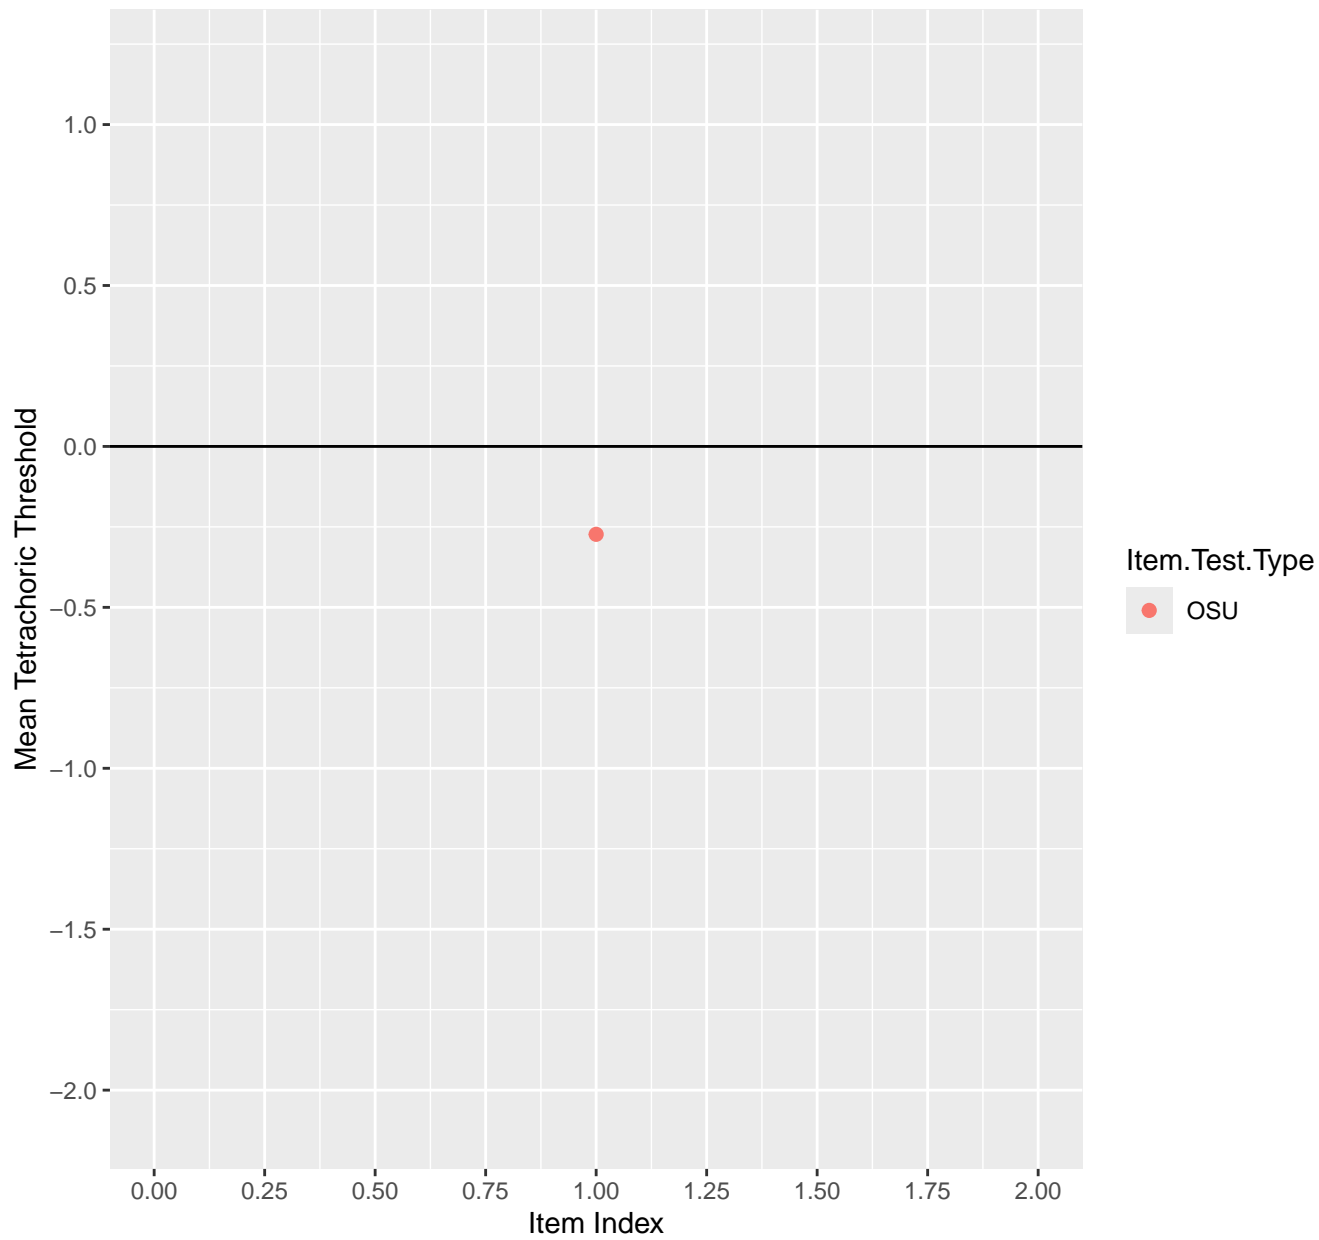

Mean Tetrachoric Threshold For KD1.19.V3