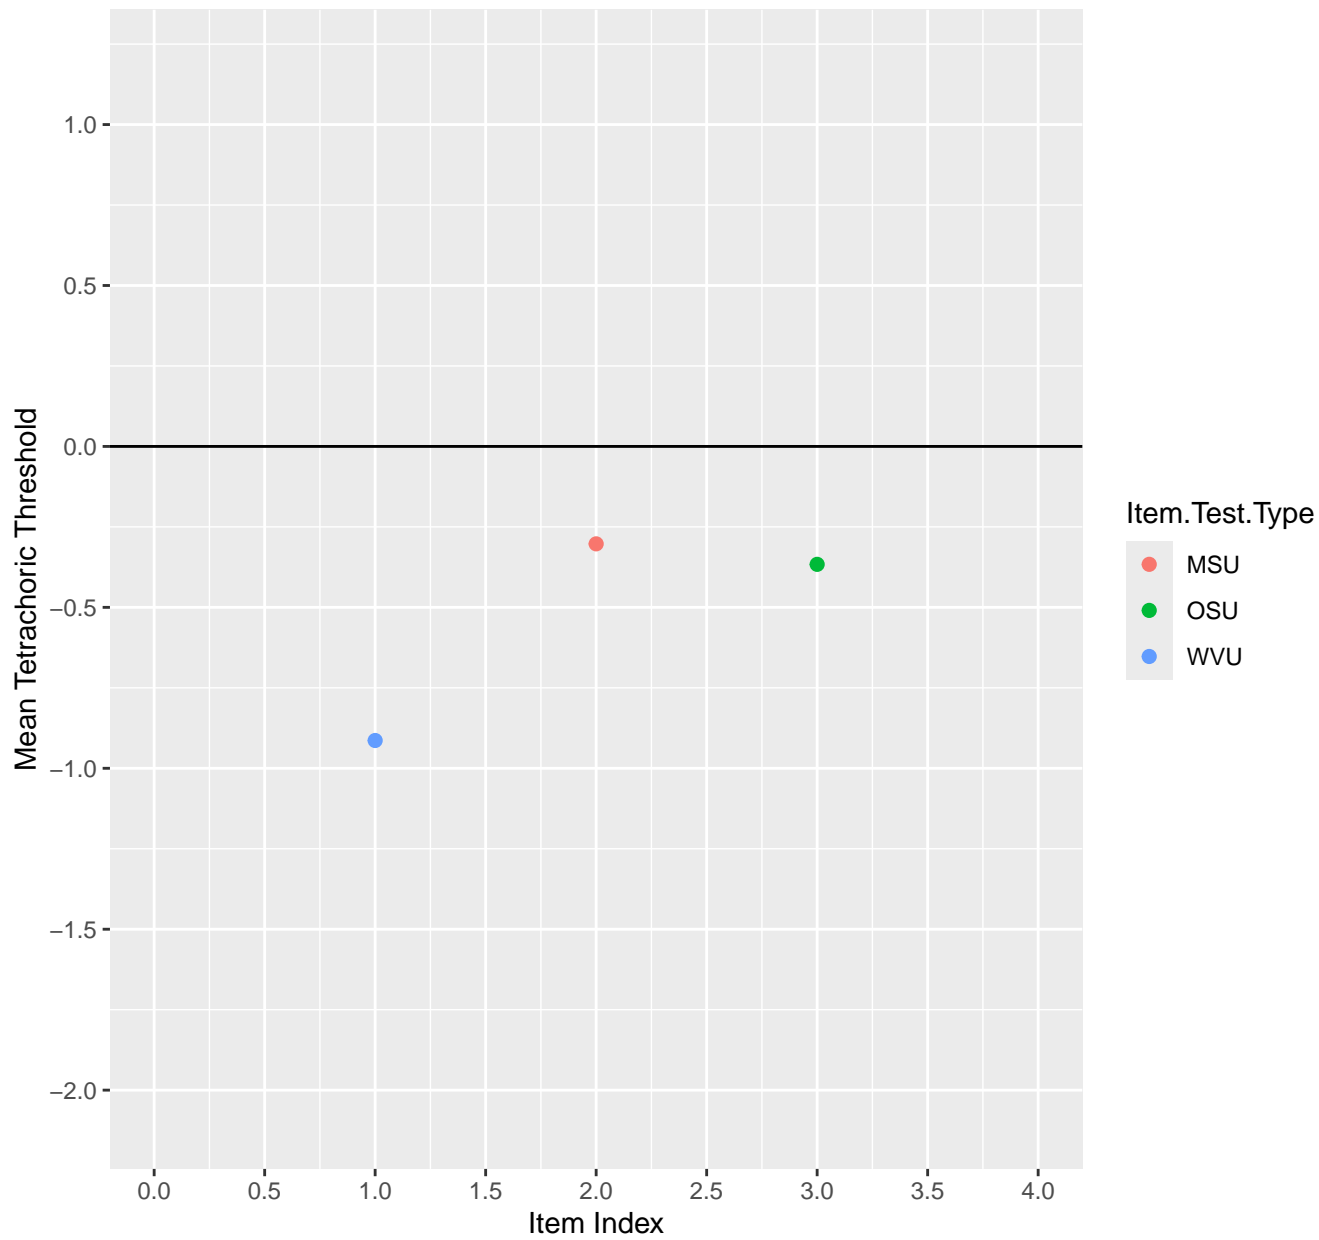

Mean Tetrachoric Threshold For KD1.12.V1