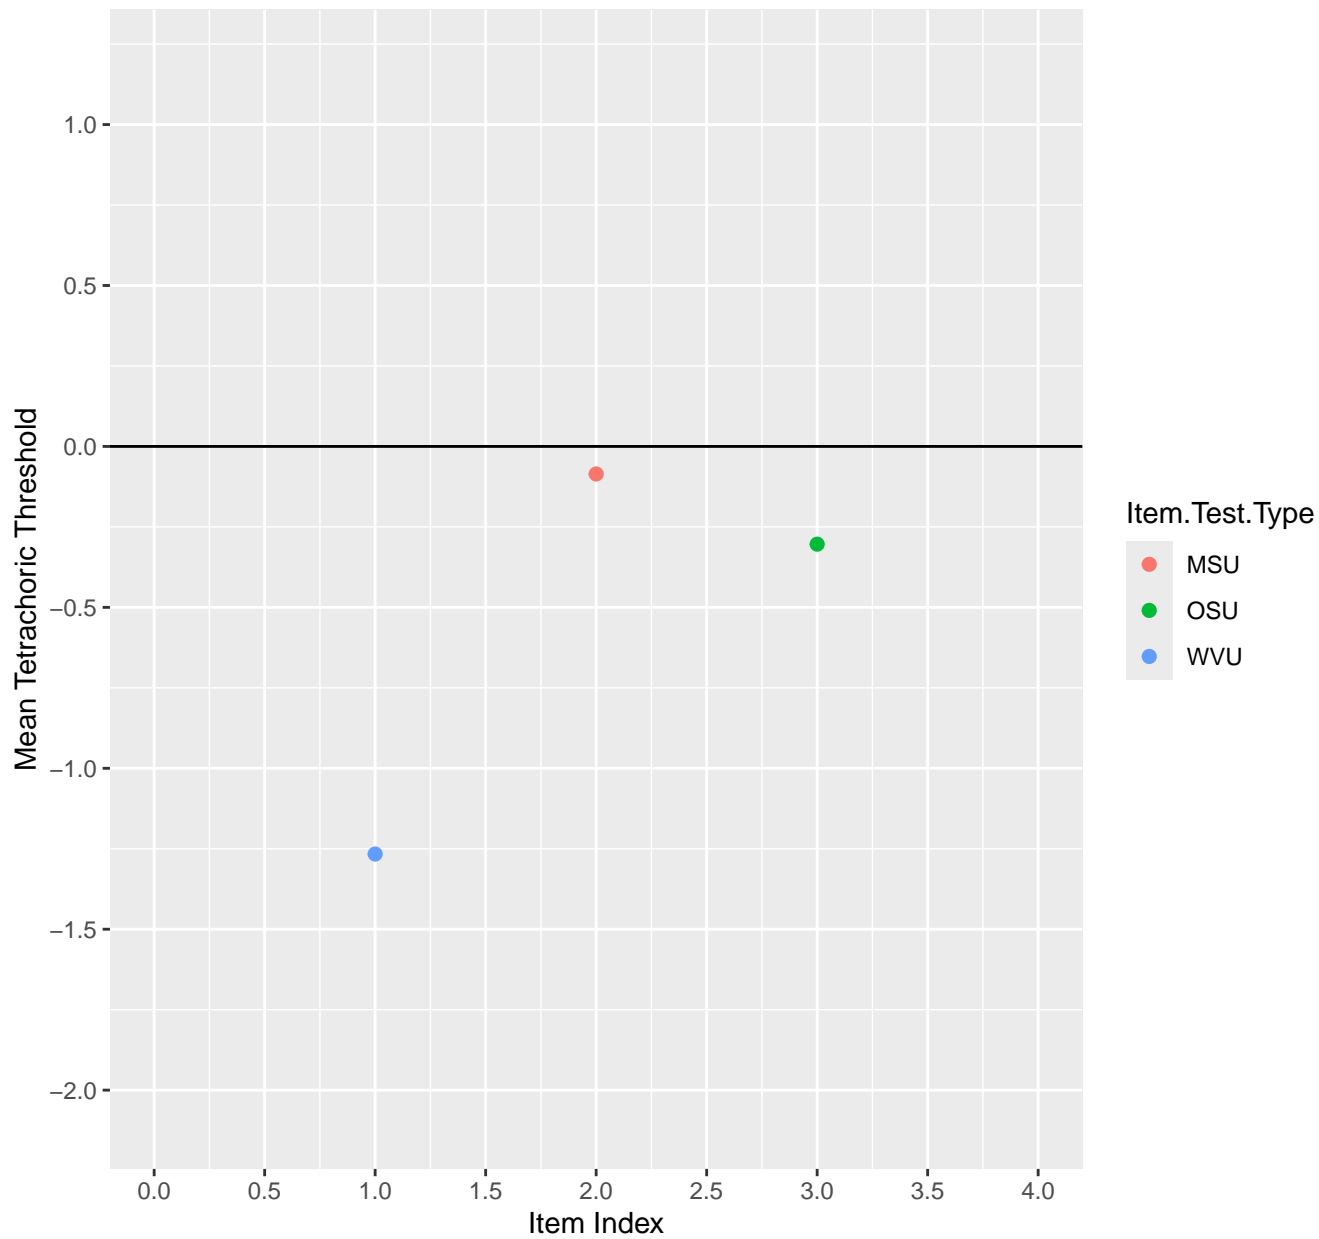

Mean Tetrachoric Threshold For KD1.46.V1