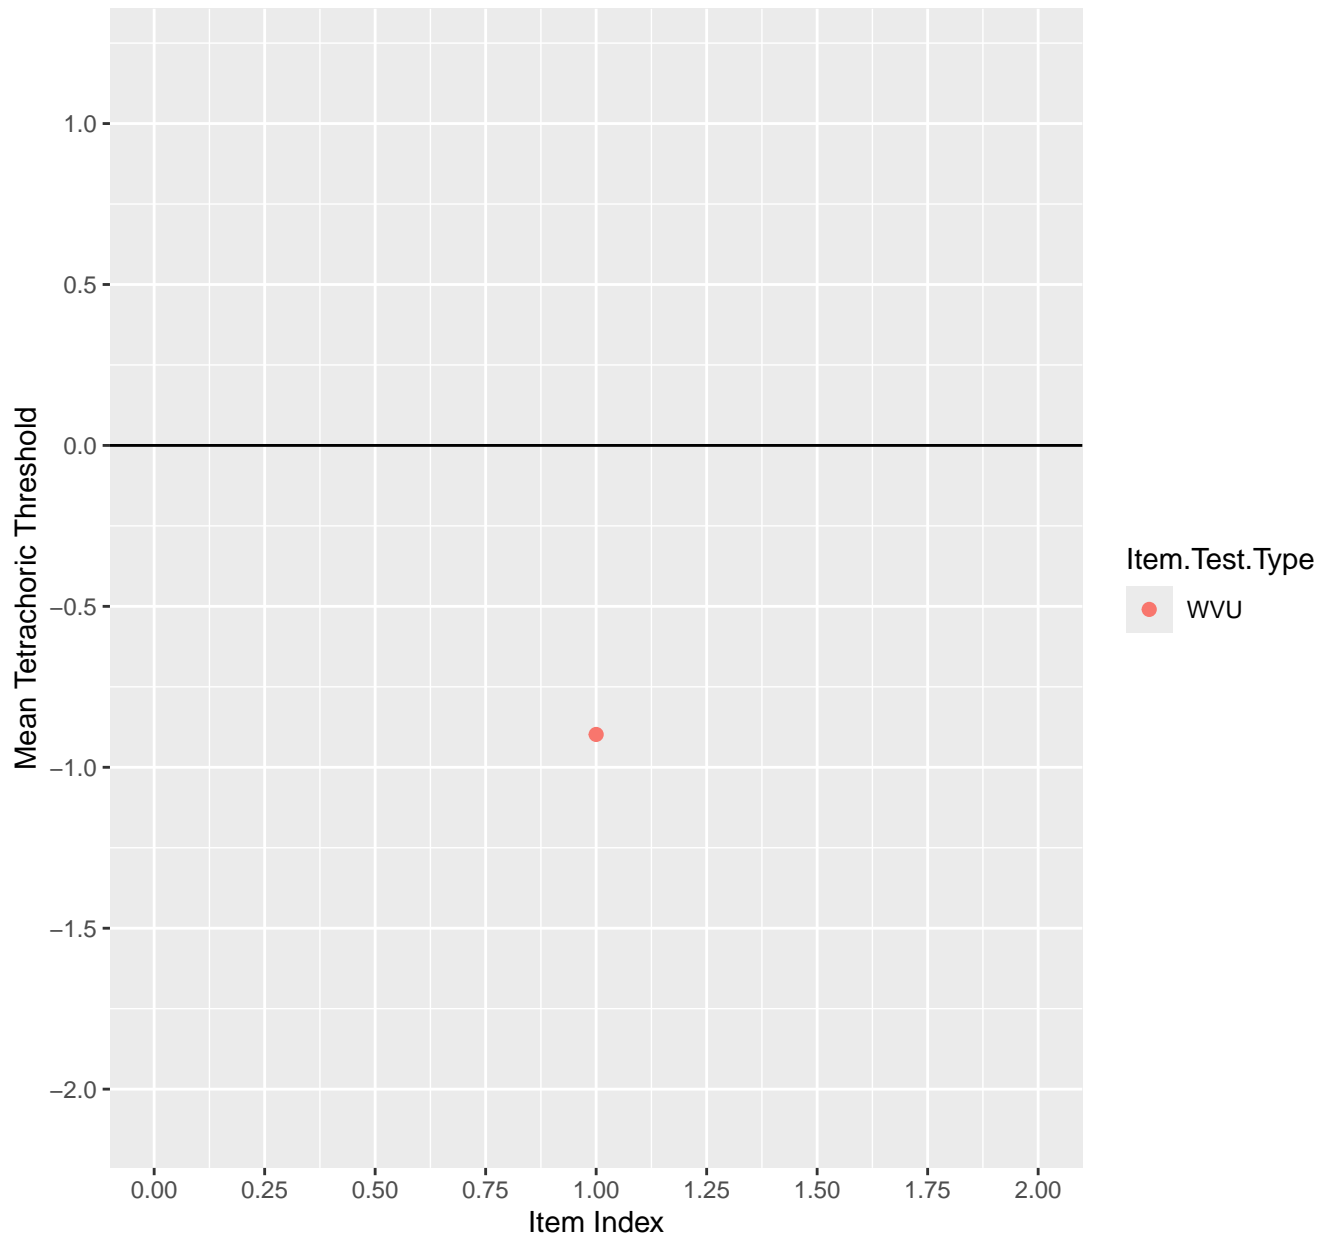

Mean Tetrachoric Threshold For KD1.17.V2EC