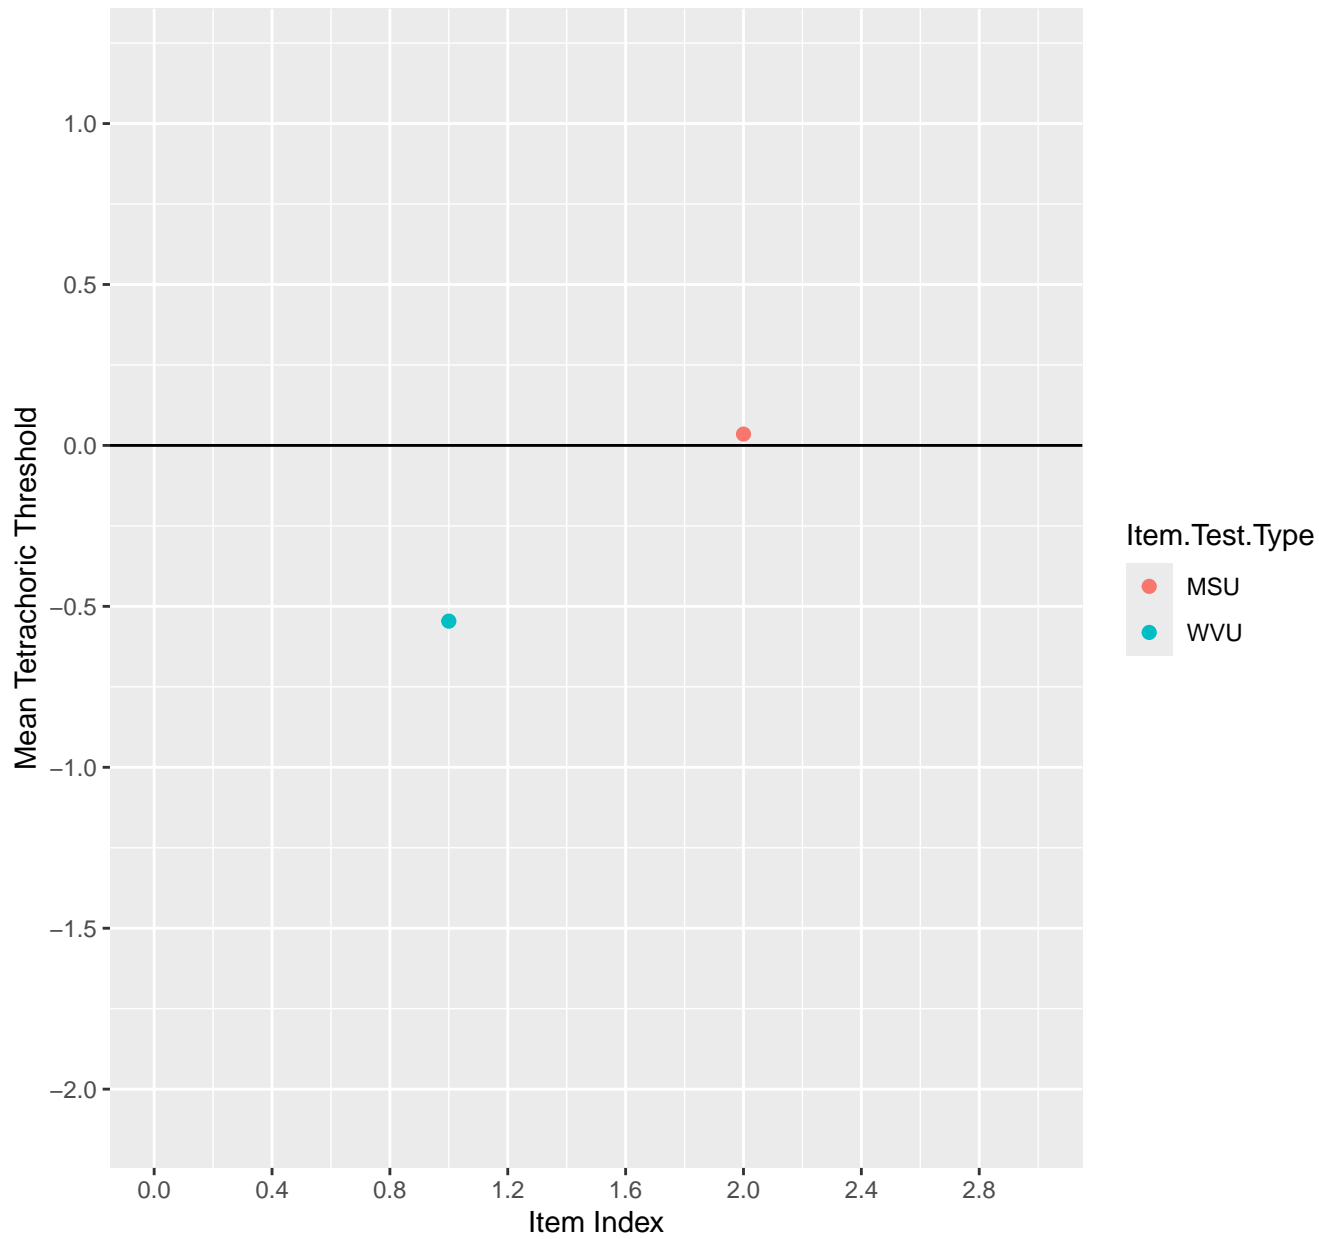

Mean Tetrachoric Threshold For KD1.24.V1