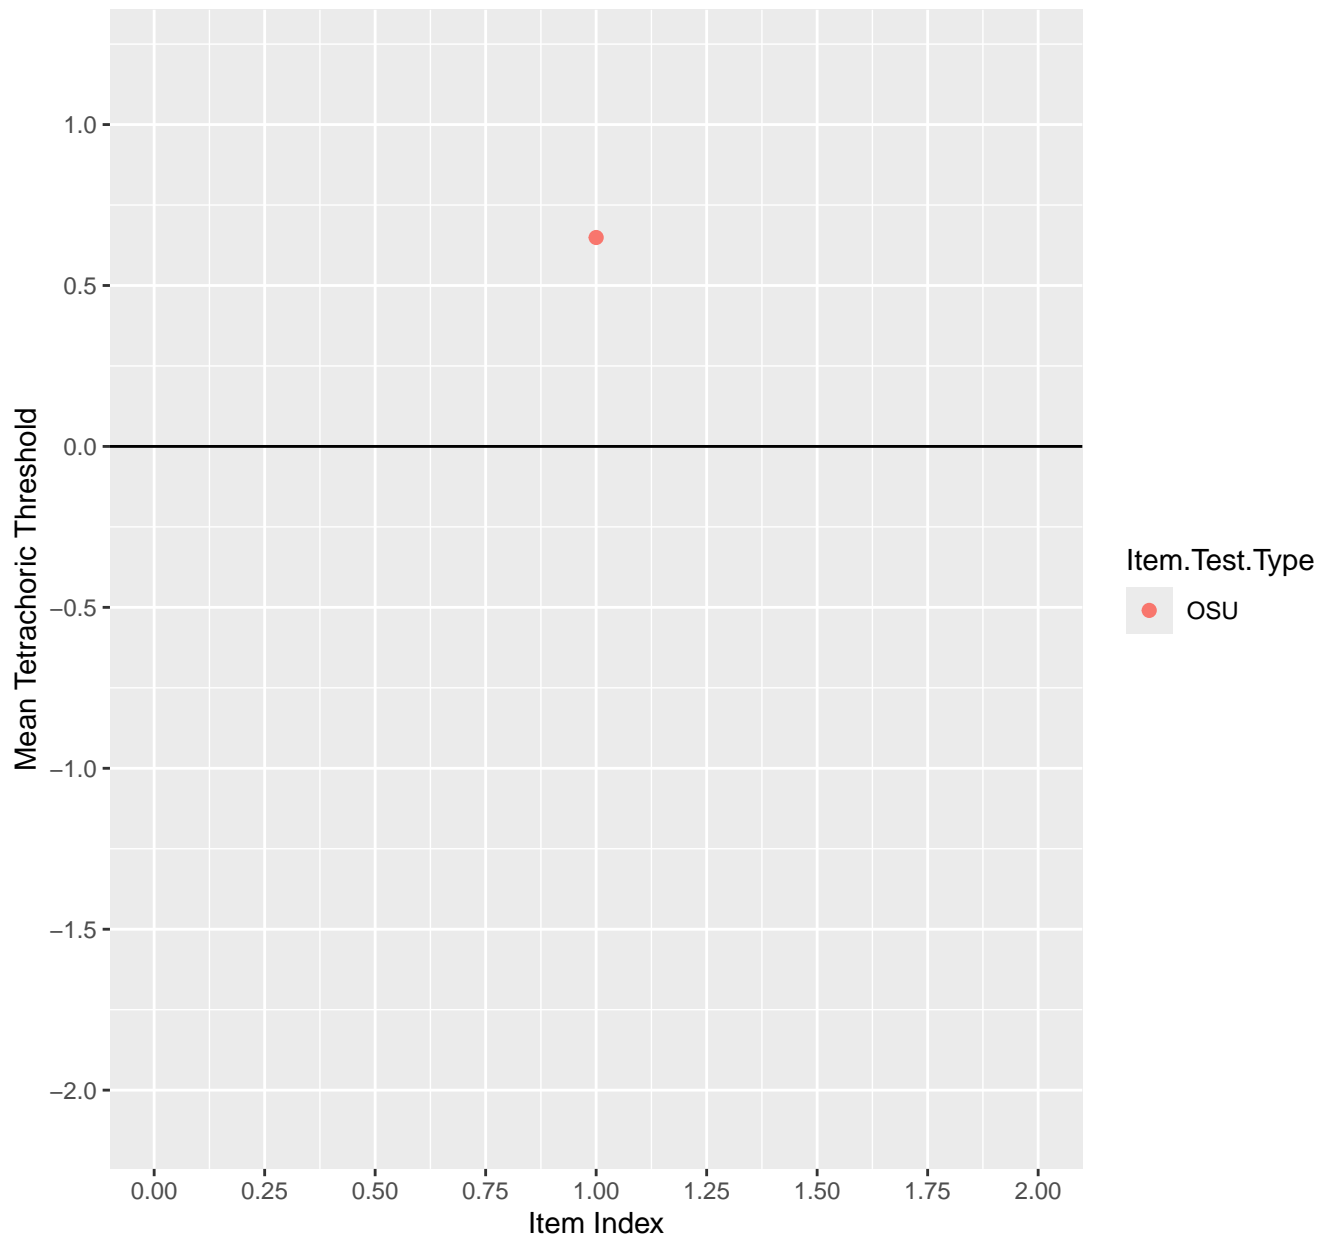

Mean Tetrachoric Threshold For KD1.28.V2AH