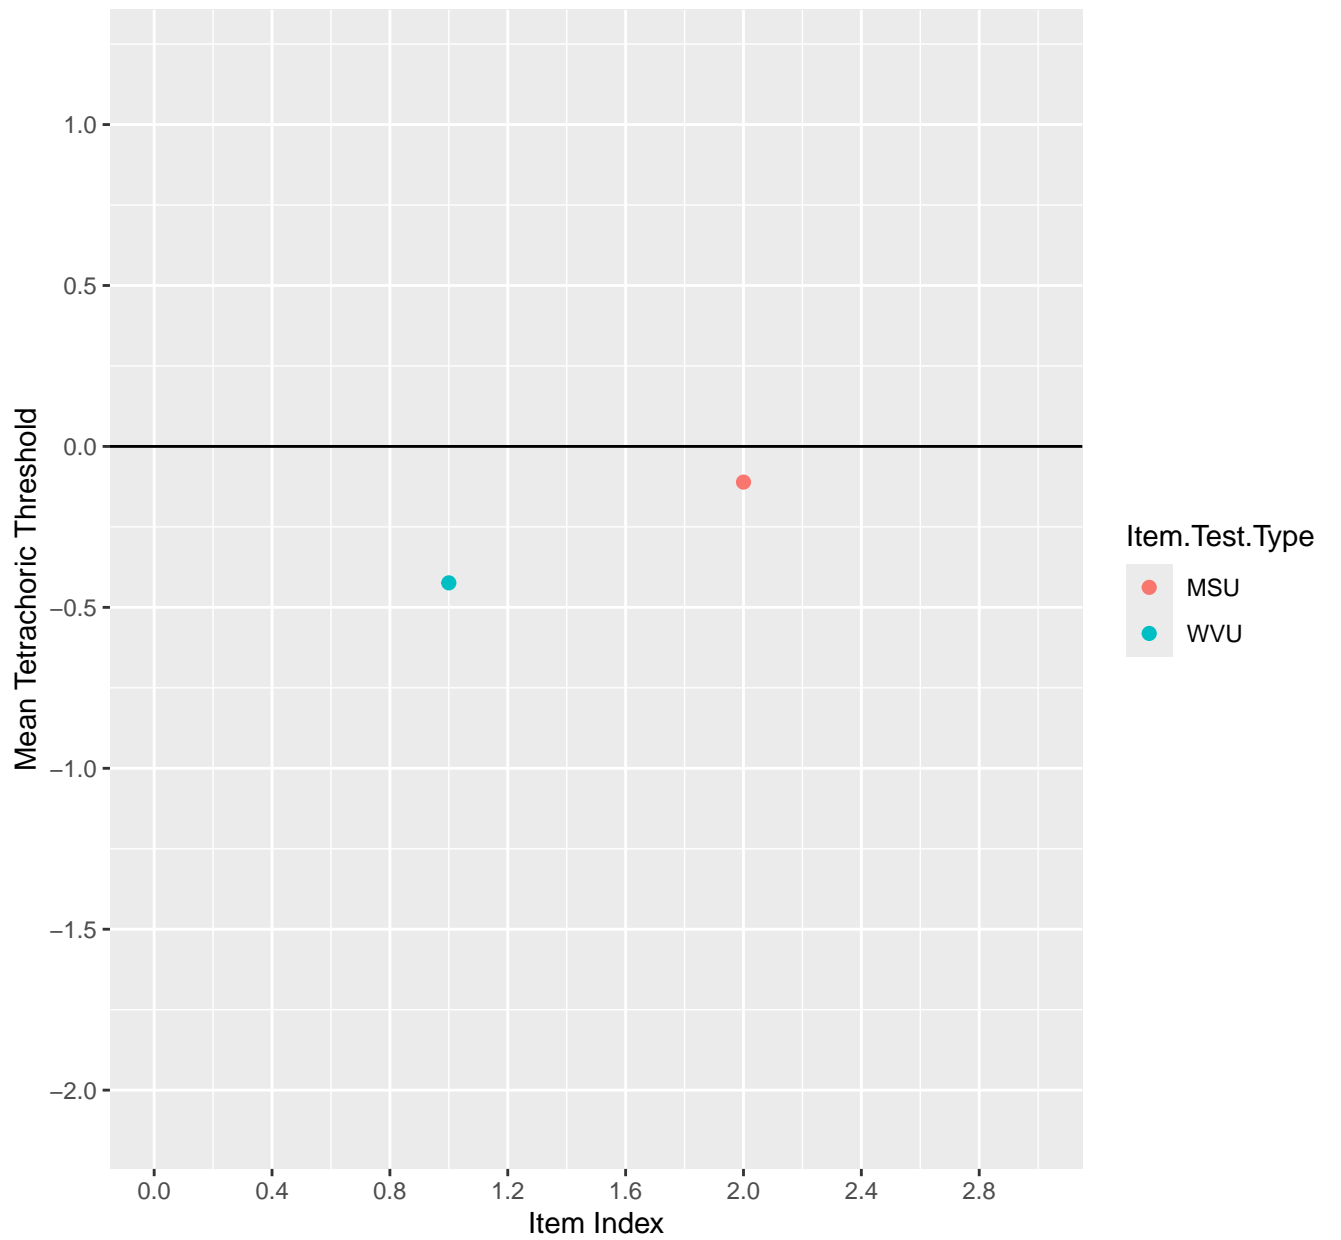

Mean Tetrachoric Threshold For KD1.13.V4EC