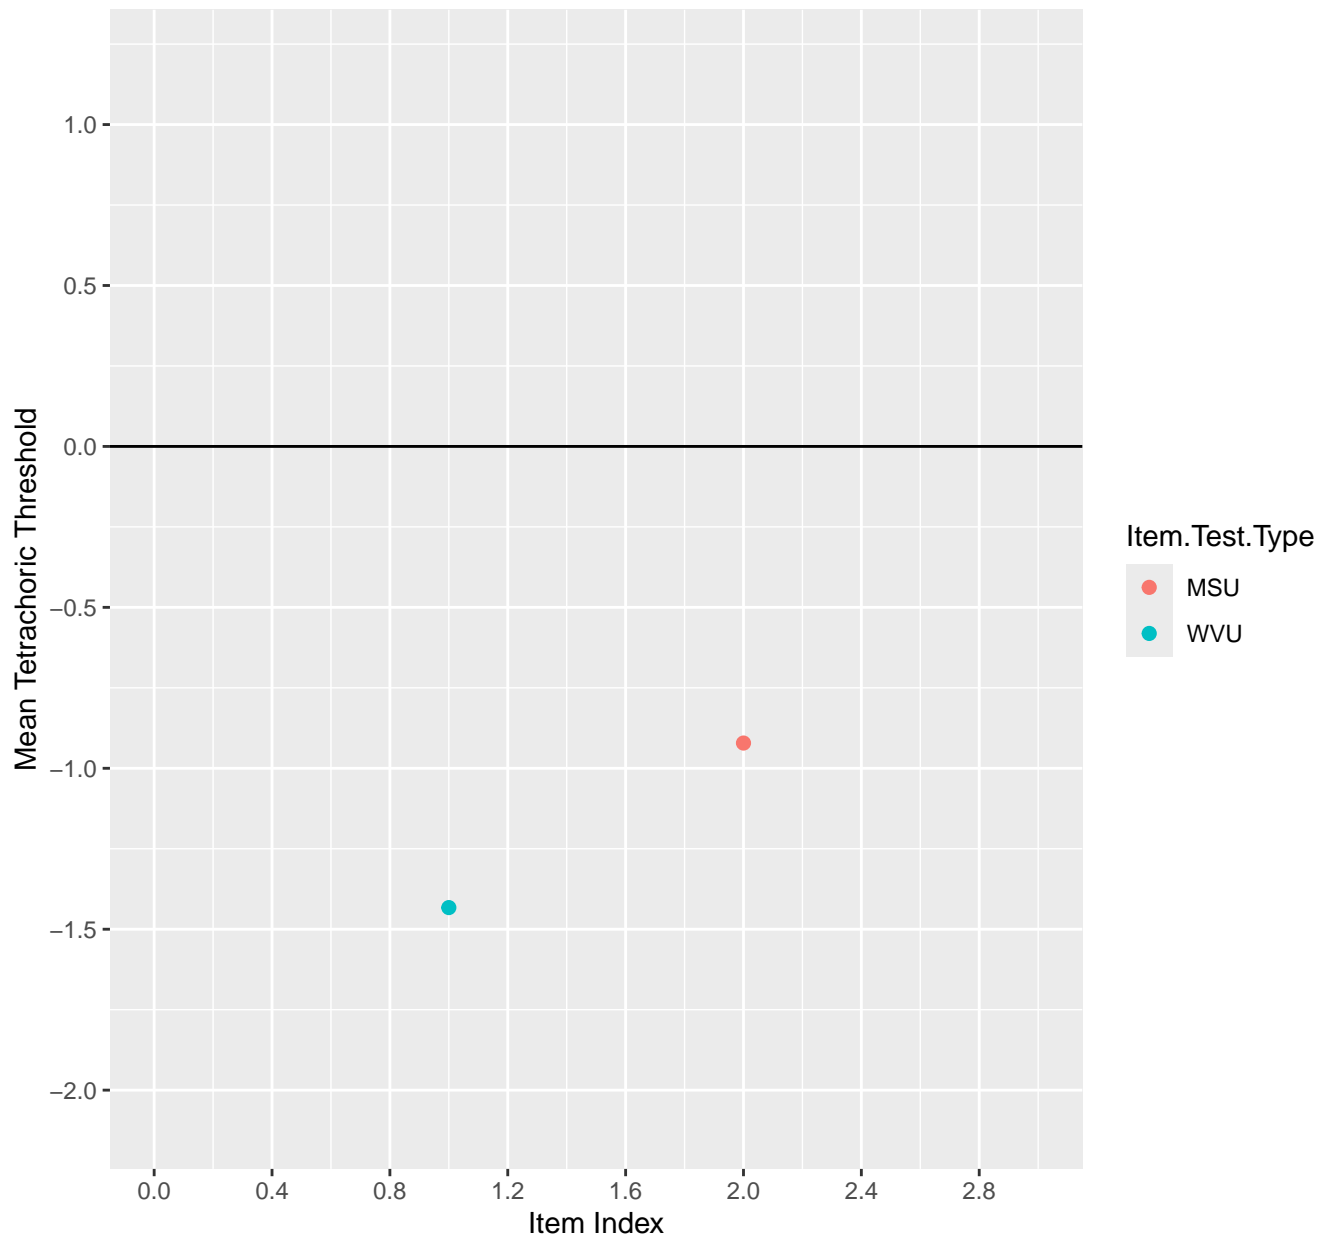

Mean Tetrachoric Threshold For KD1.4.V1