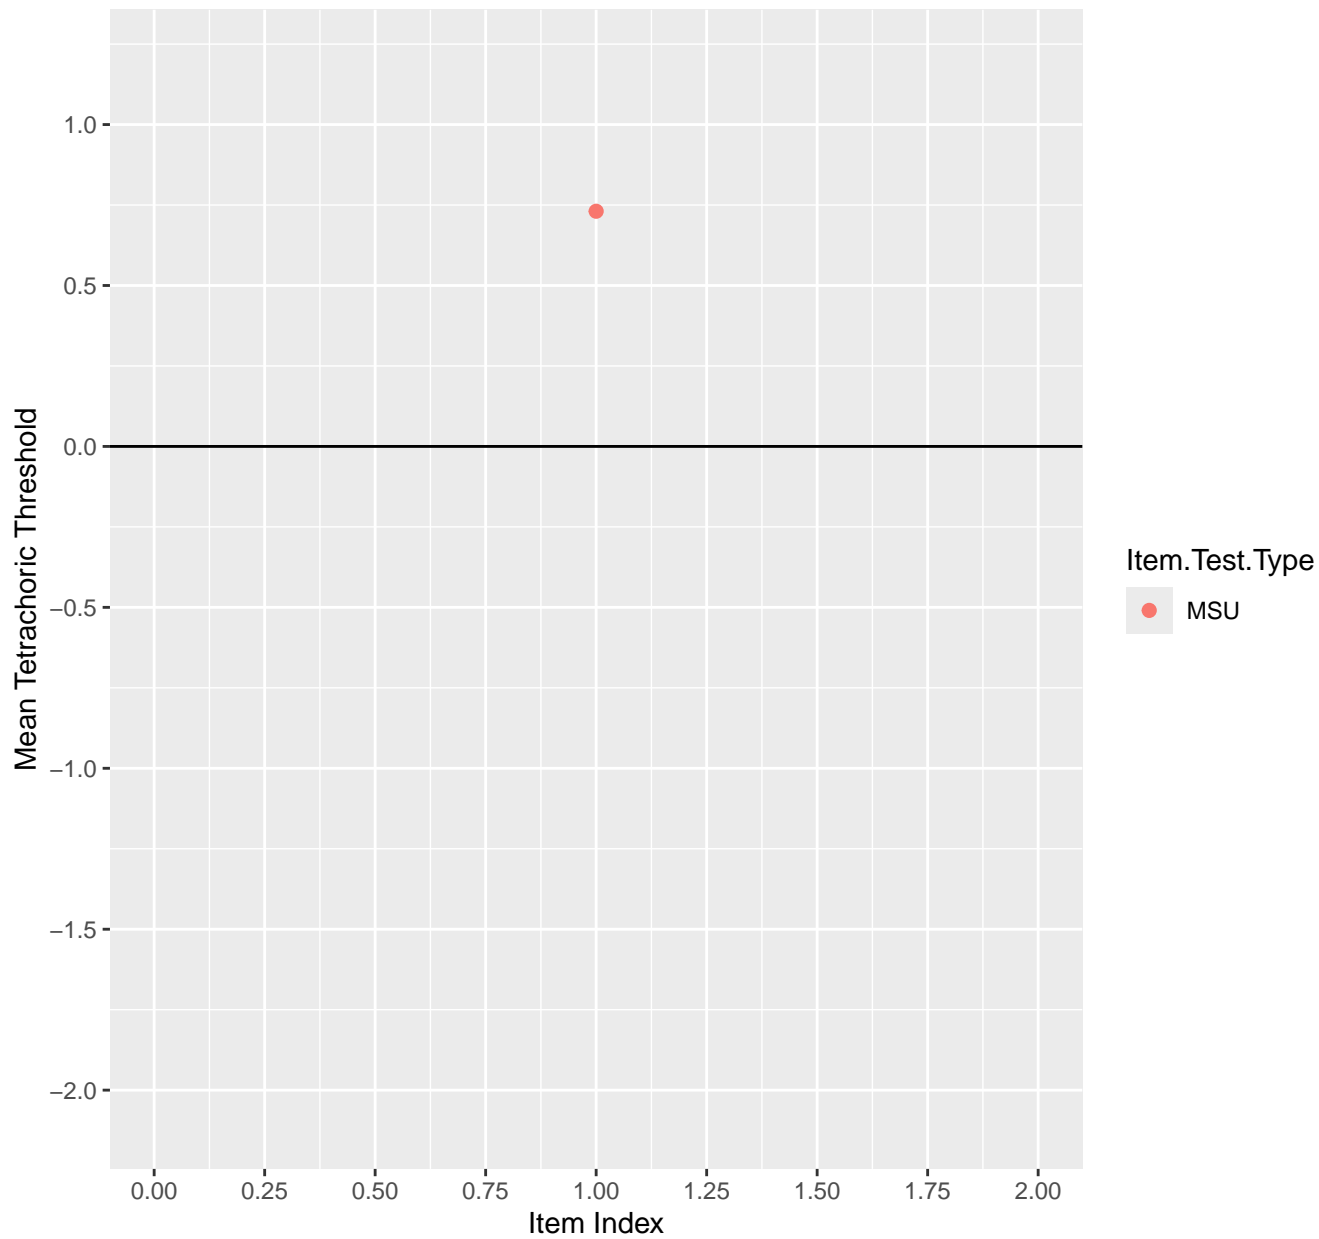

Mean Tetrachoric Threshold For KD1.43.V1