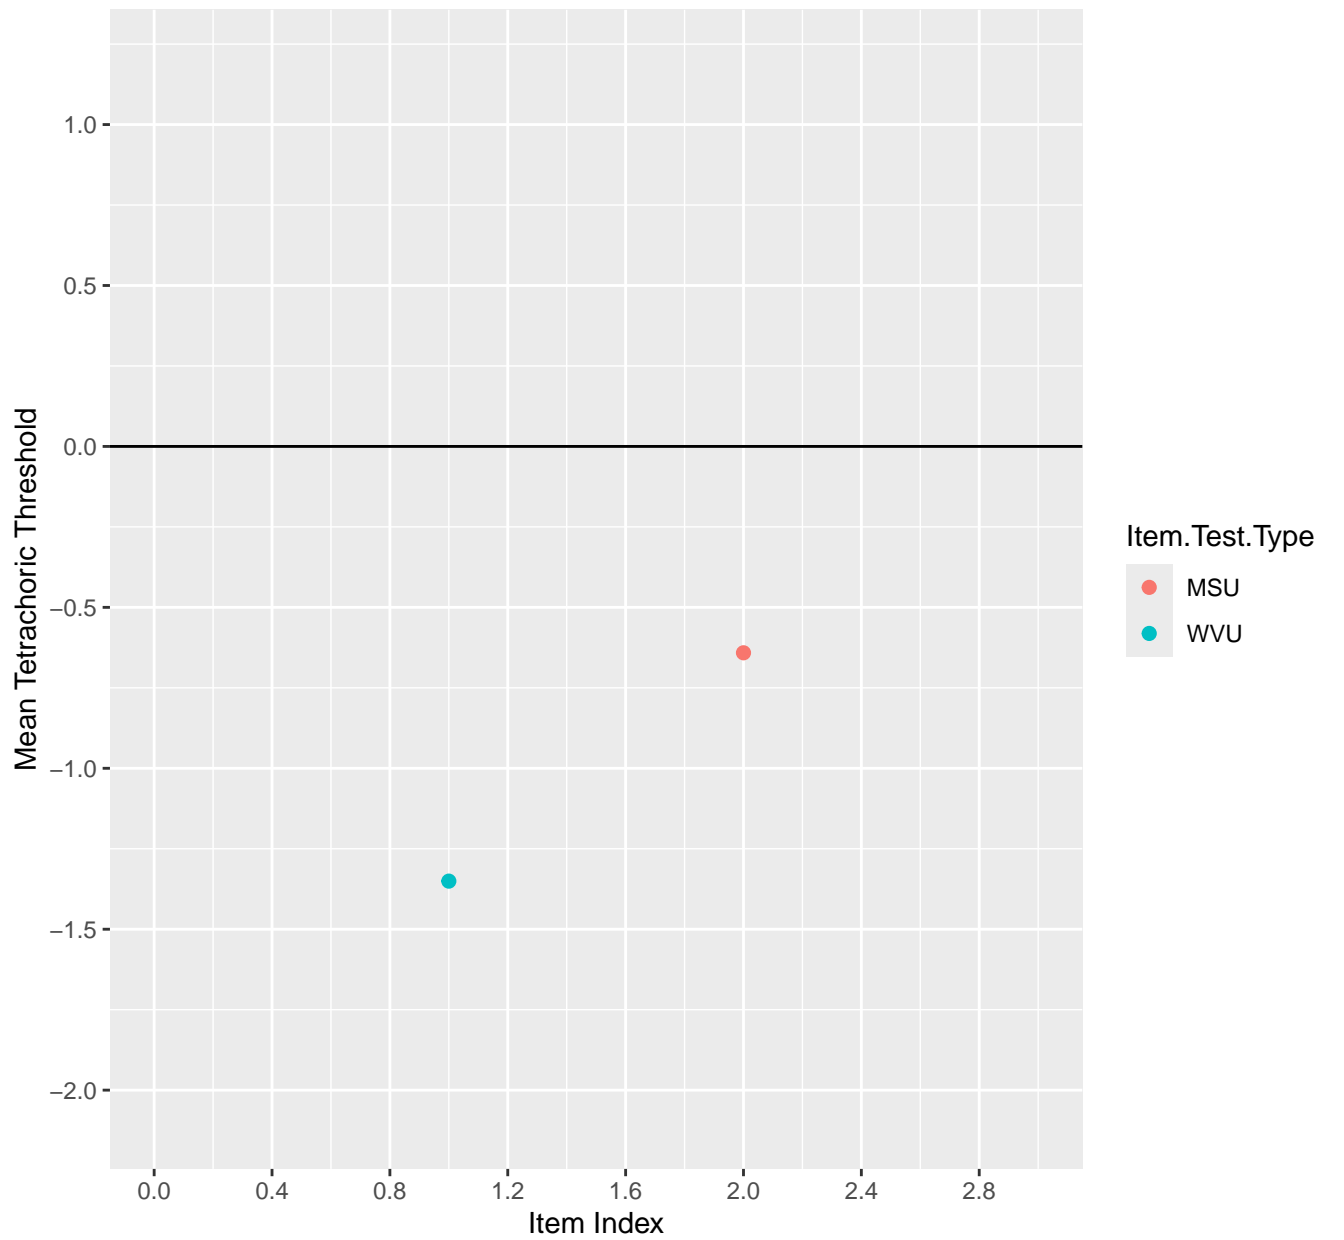

Mean Tetrachoric Threshold For KD1.6.V1