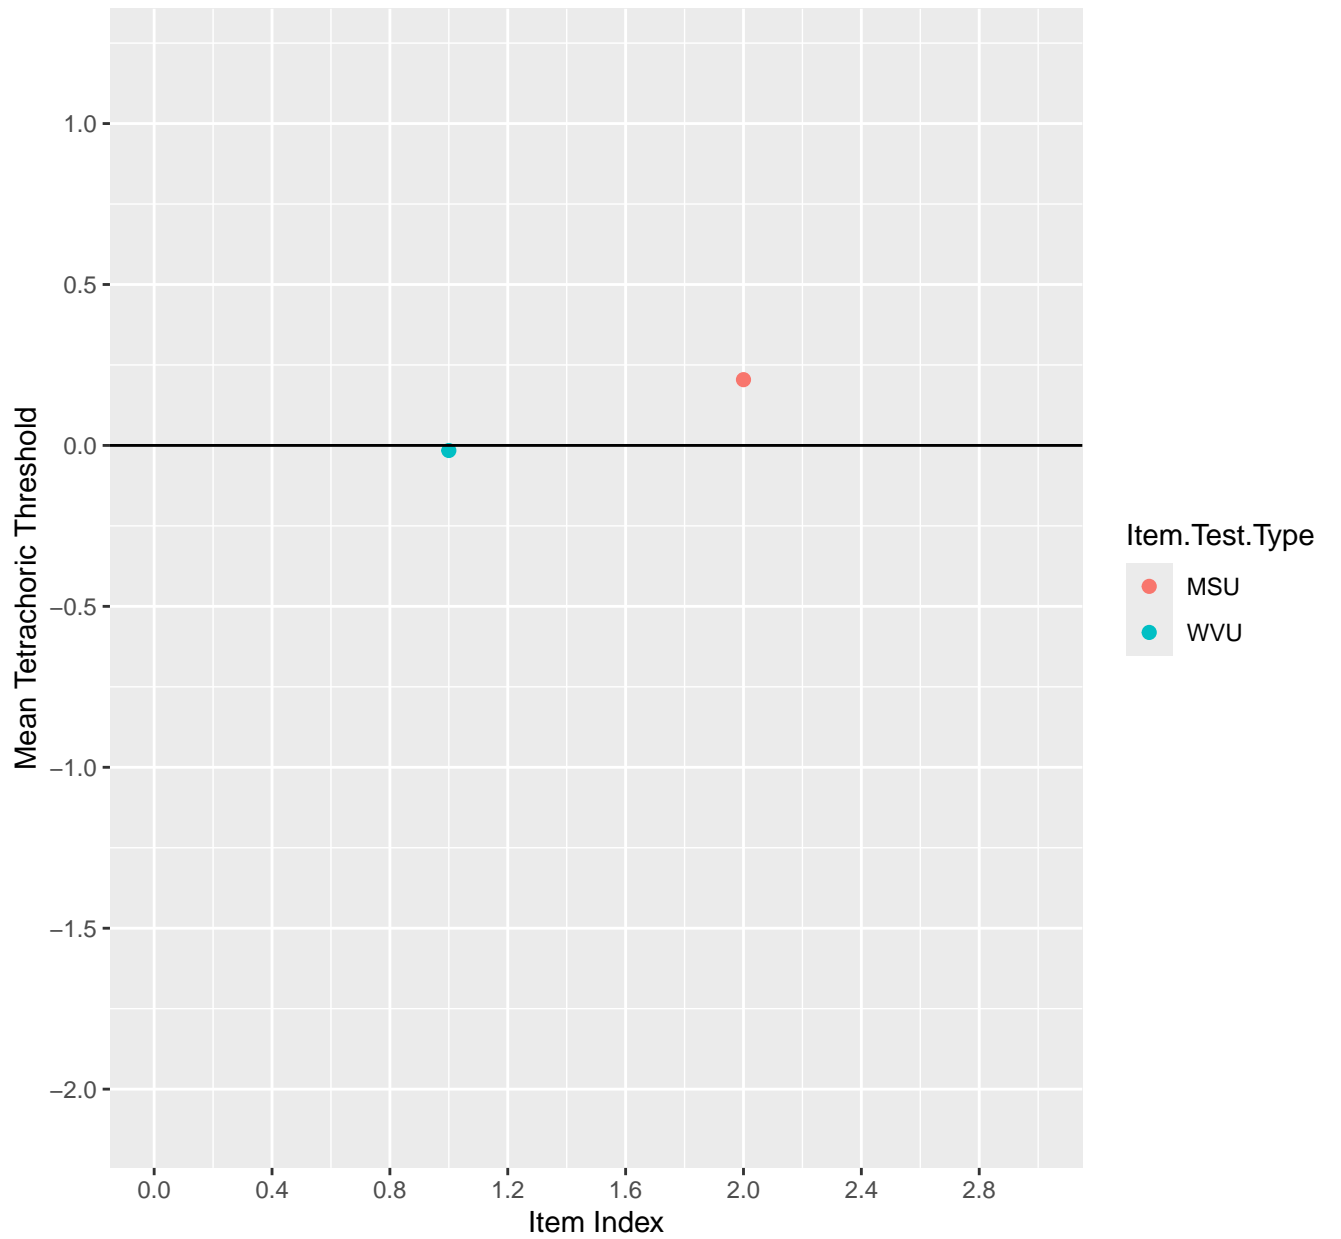

Mean Tetrachoric Threshold For KD1.15.V2EC