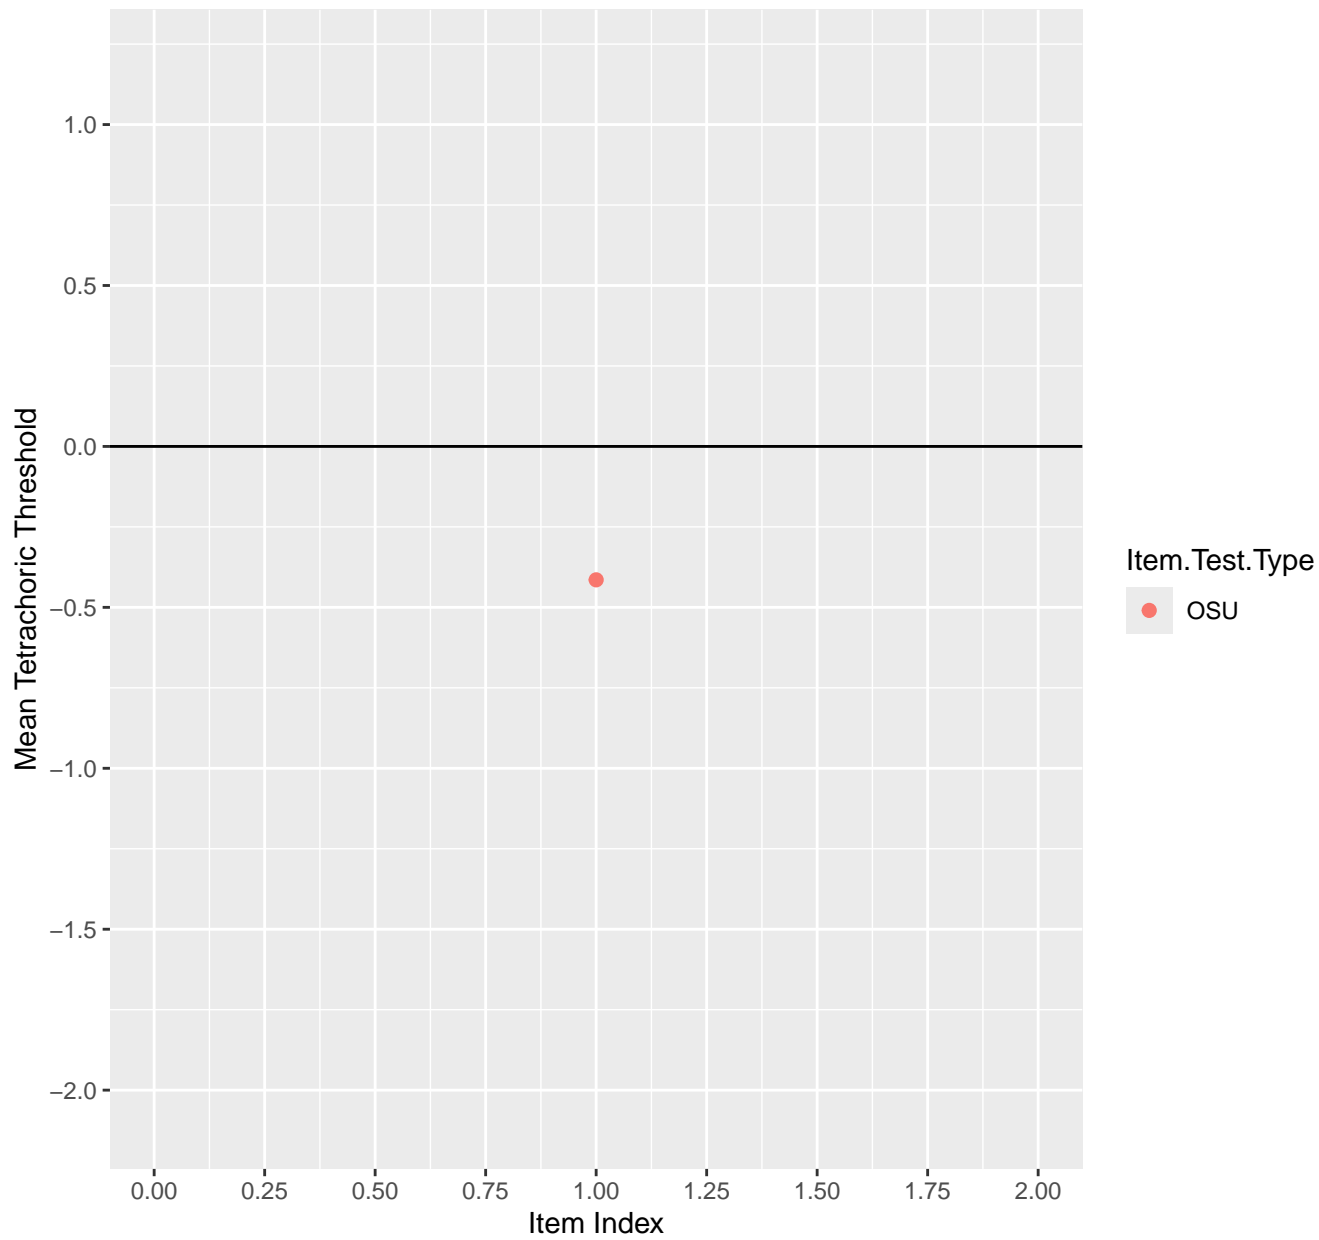

Mean Tetrachoric Threshold For KD1.17.V3AH