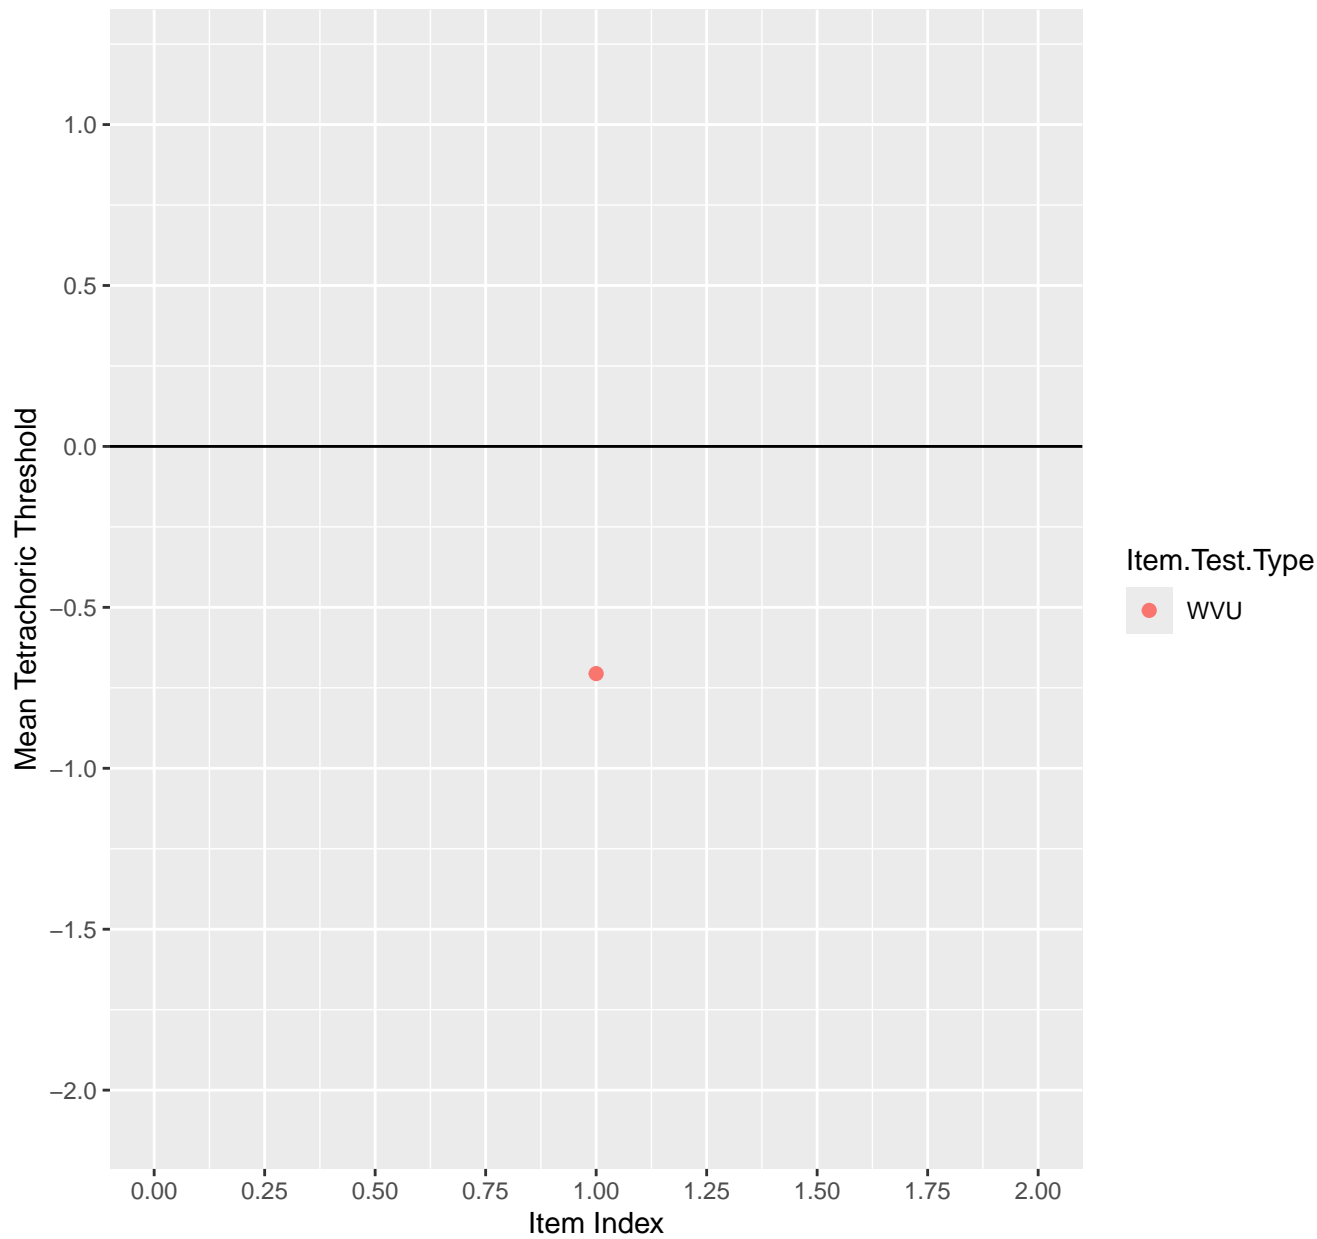

Mean Tetrachoric Threshold For KD1.38.V6EC