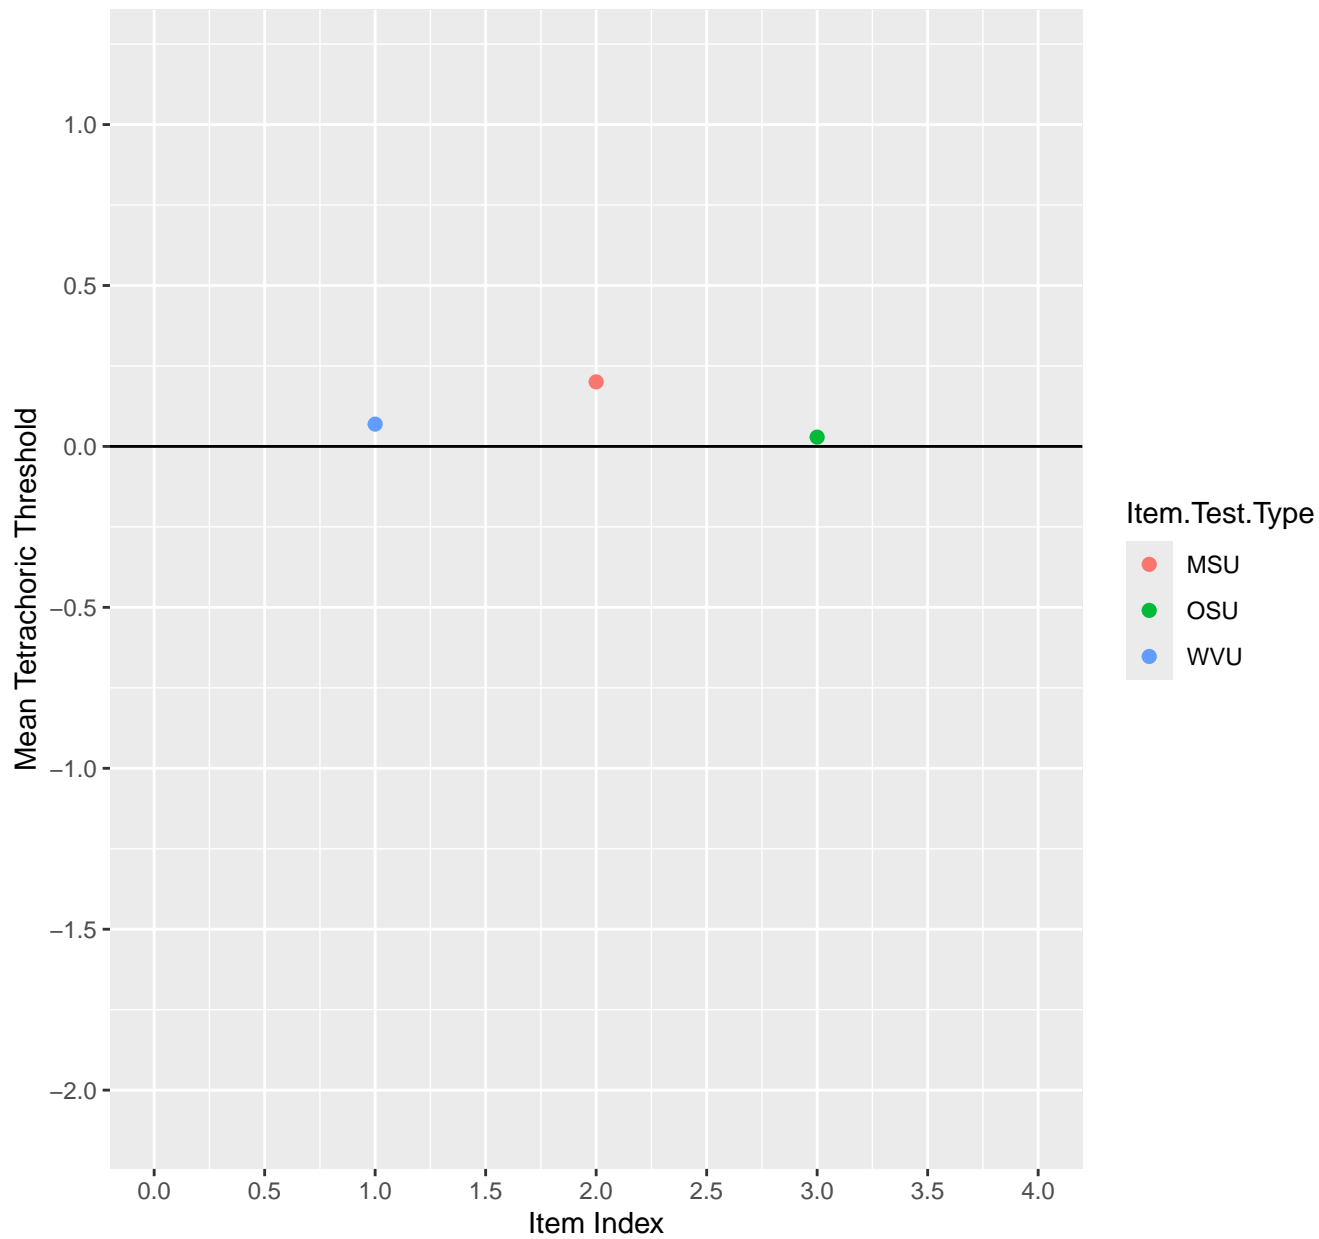

Mean Tetrachoric Threshold For KD1.15.V1