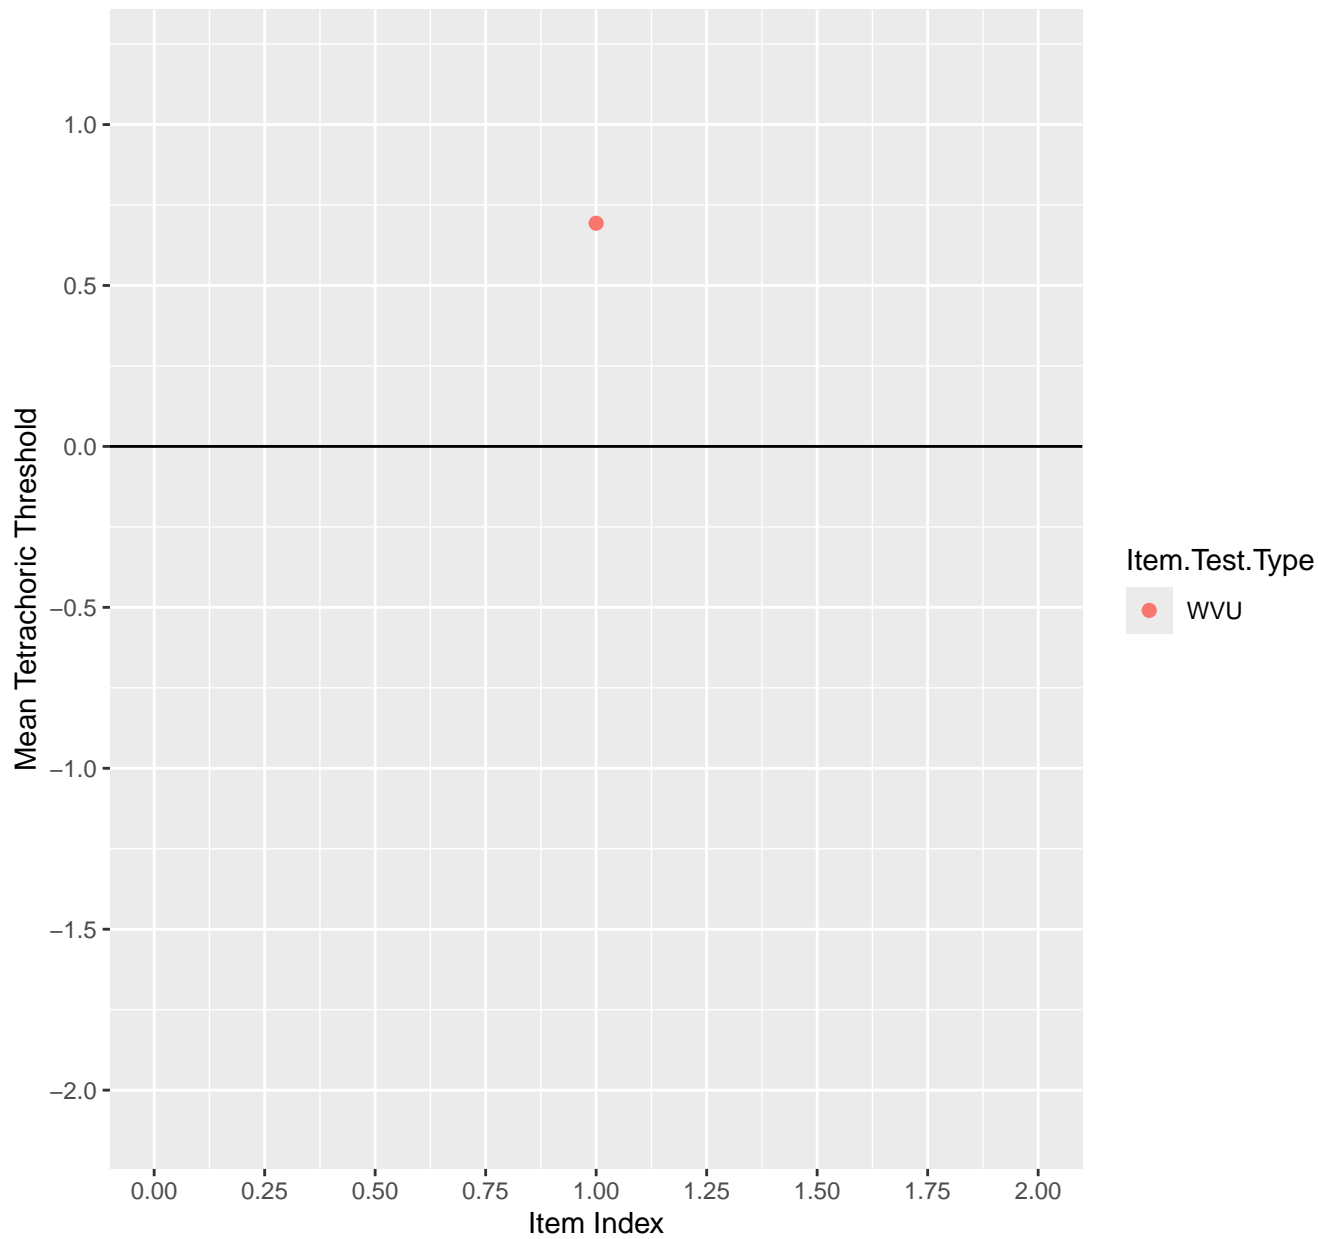

Mean Tetrachoric Threshold For KD1.32.V1