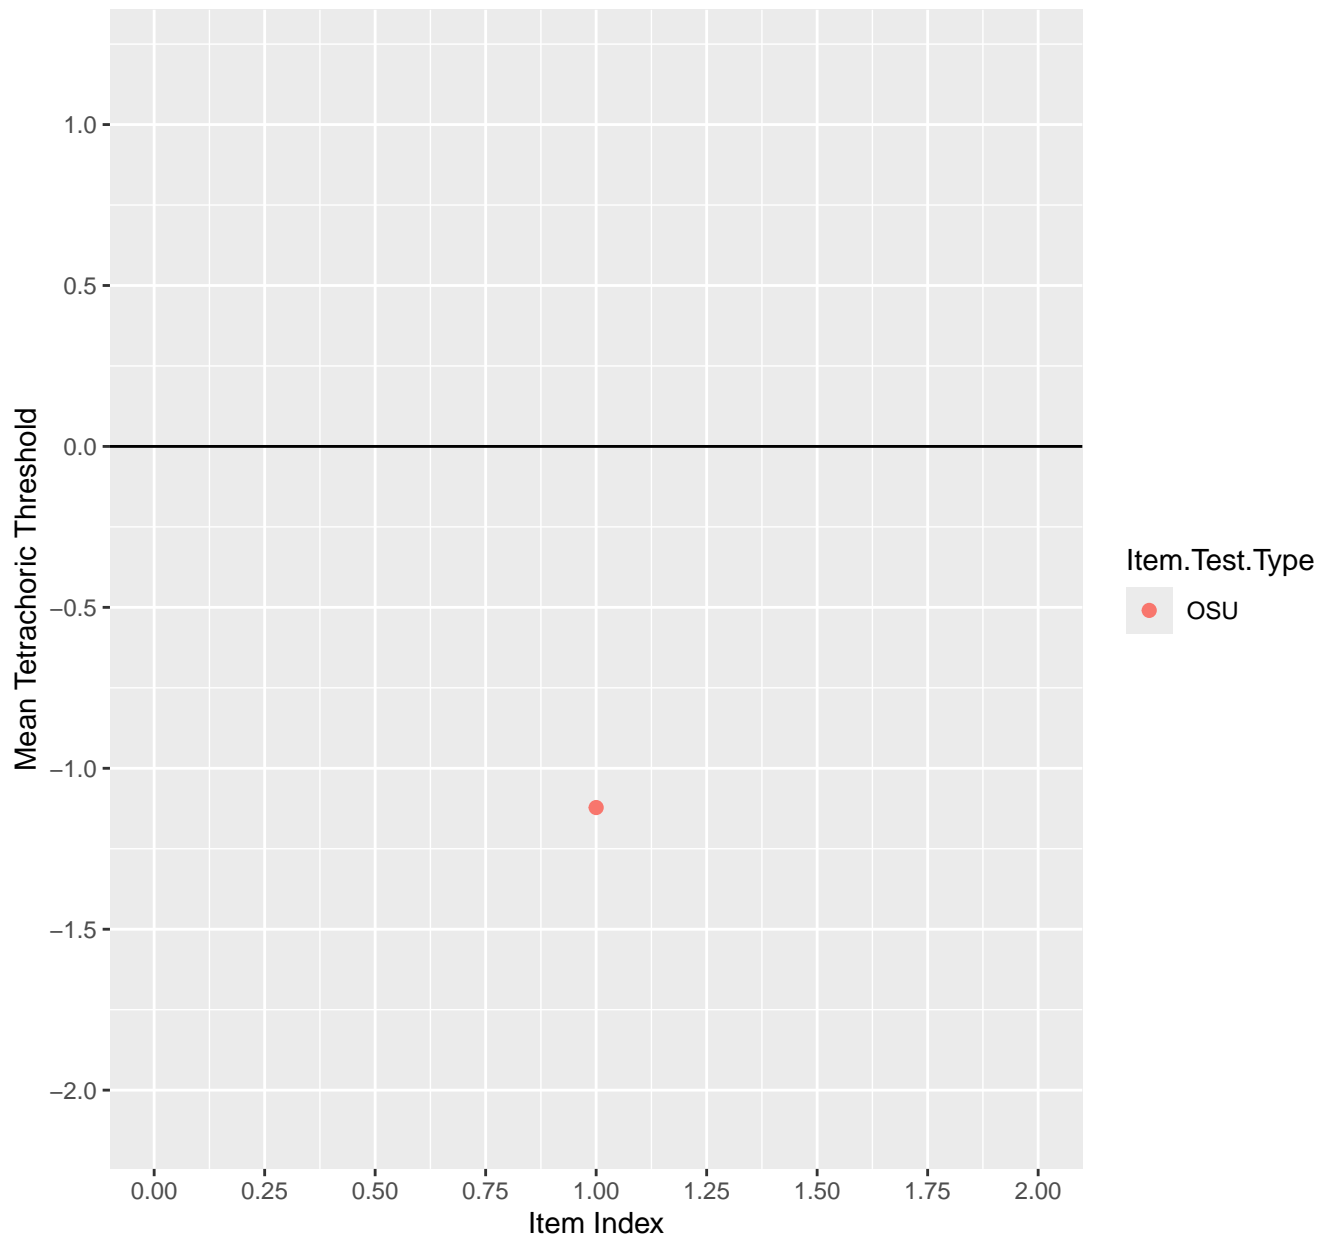

Mean Tetrachoric Threshold For KD1.3.V2