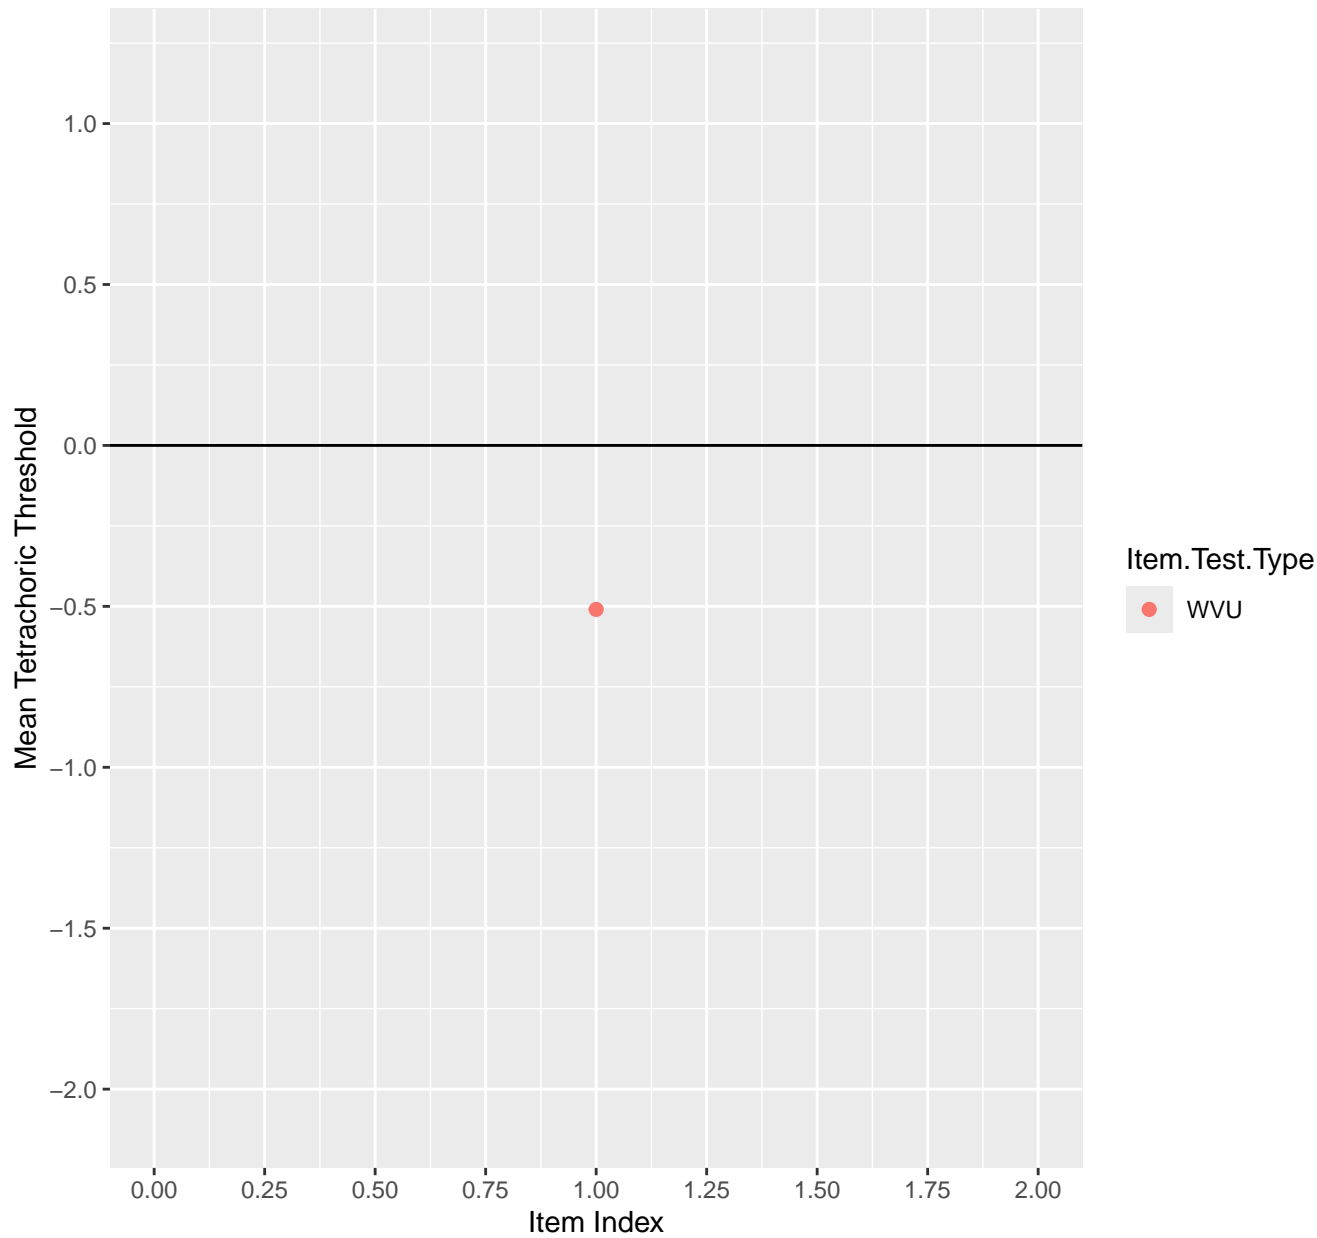

Mean Tetrachoric Threshold For KD1.11.V6EC