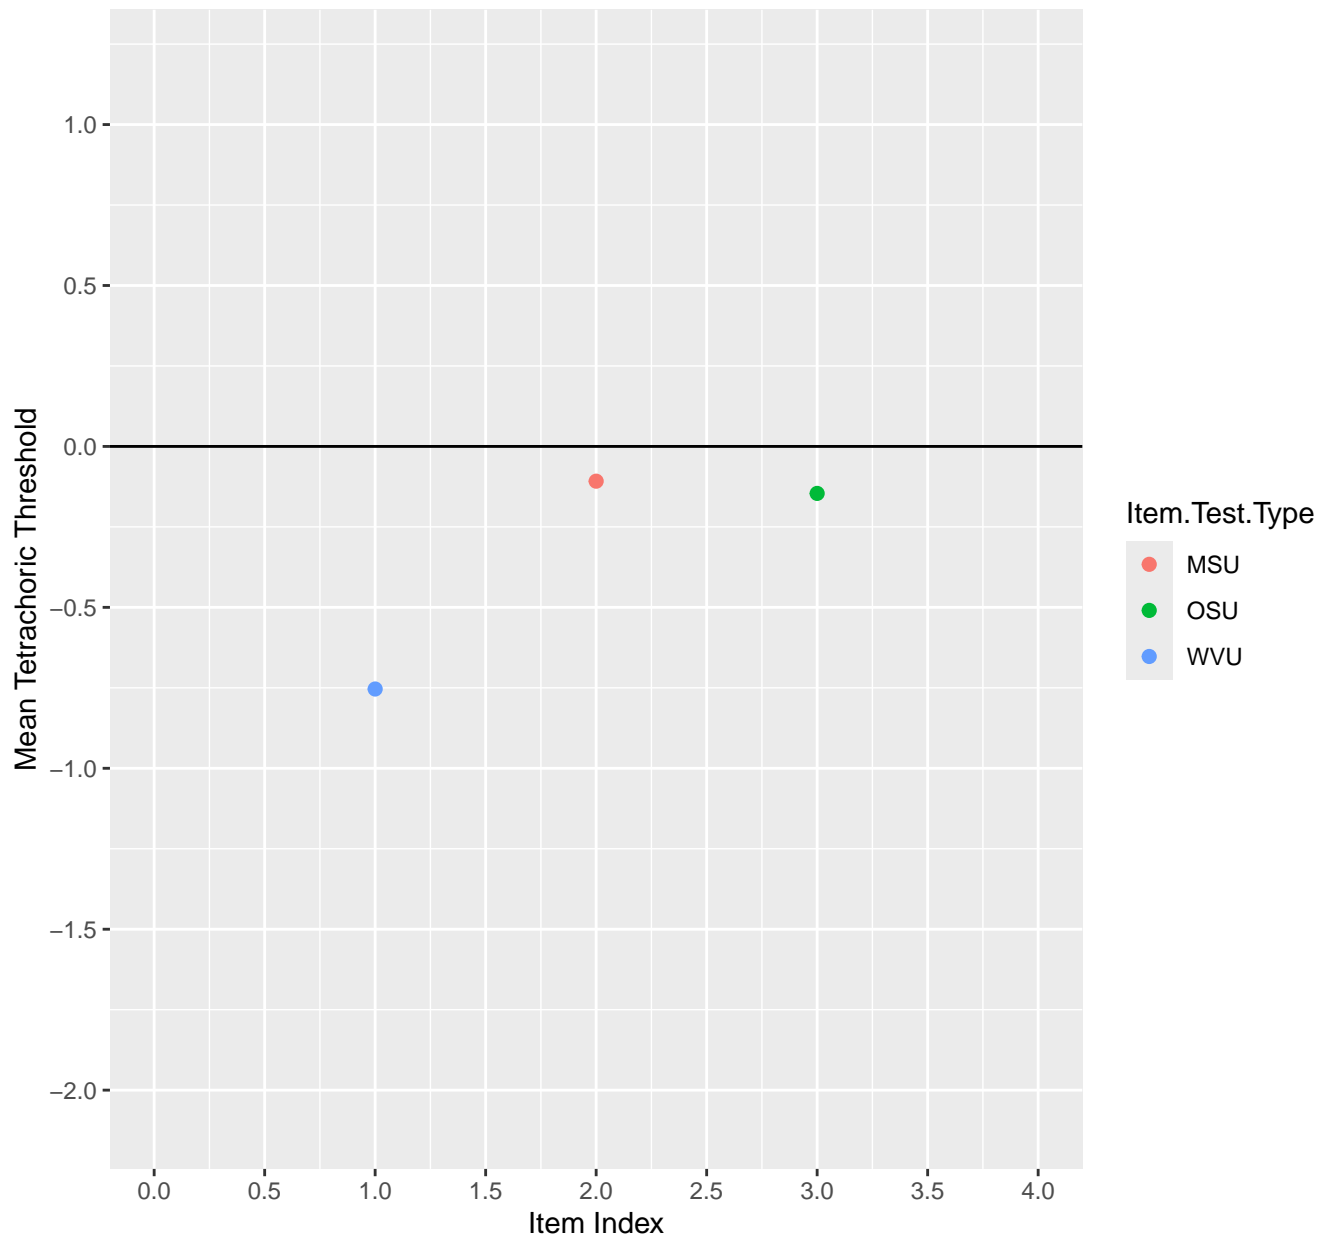

Mean Tetrachoric Threshold For KD1.48.V1