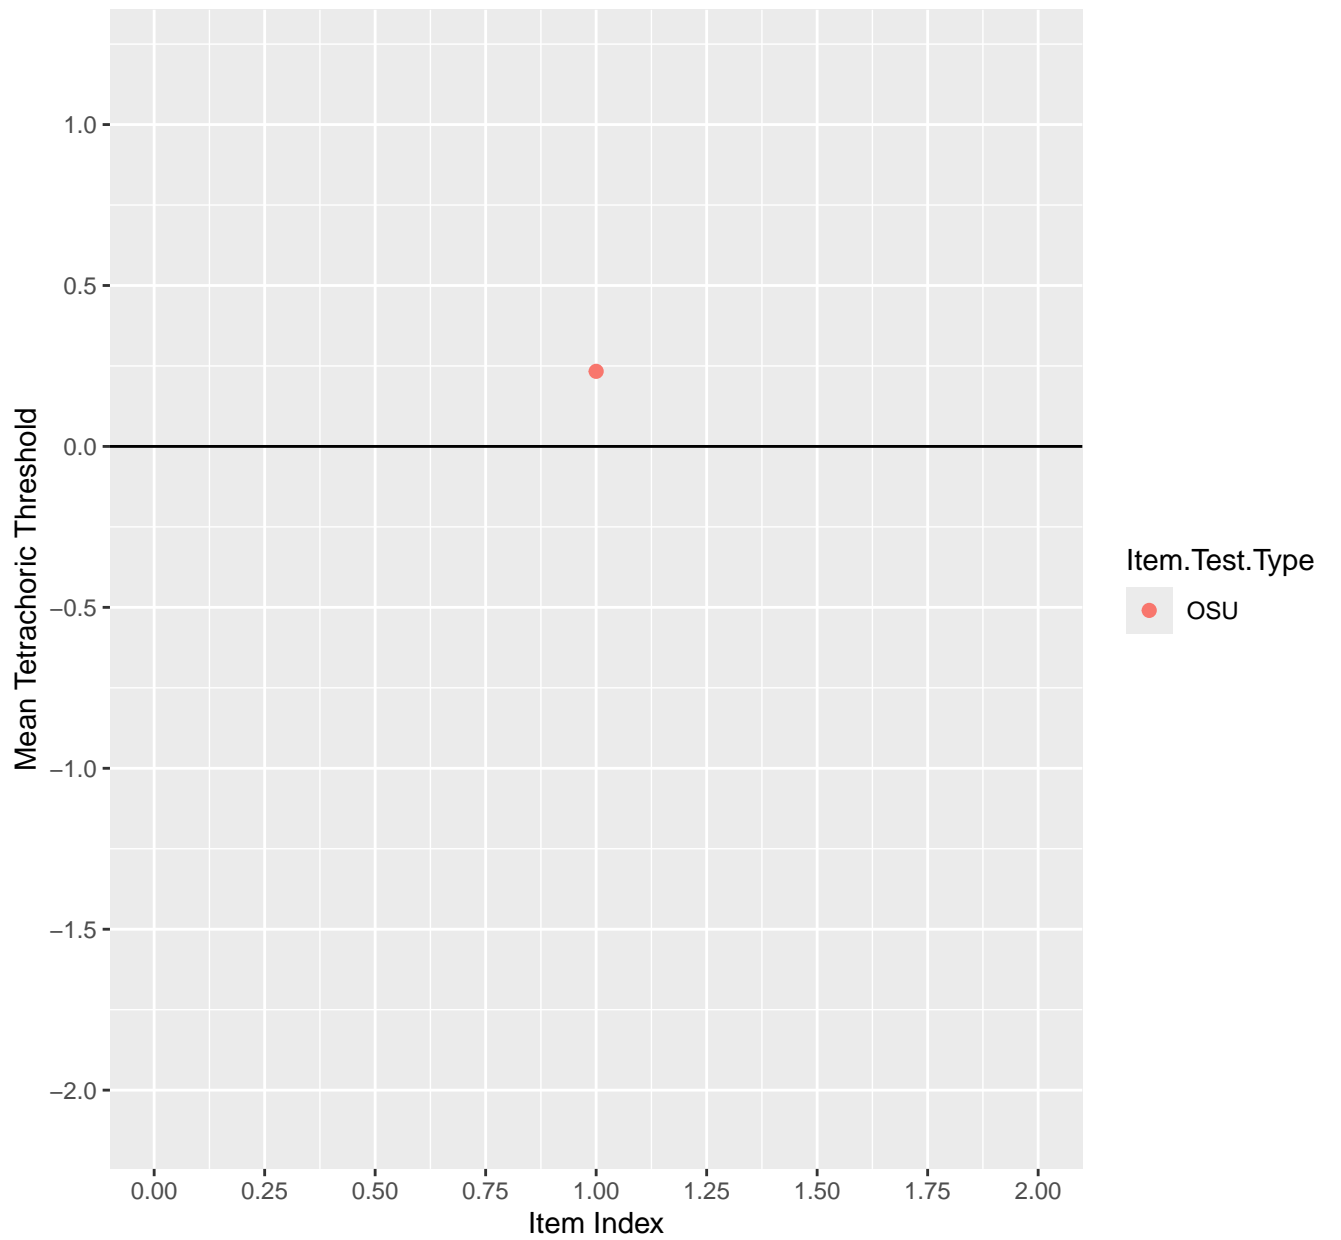

Mean Tetrachoric Threshold For KD1.18.V3