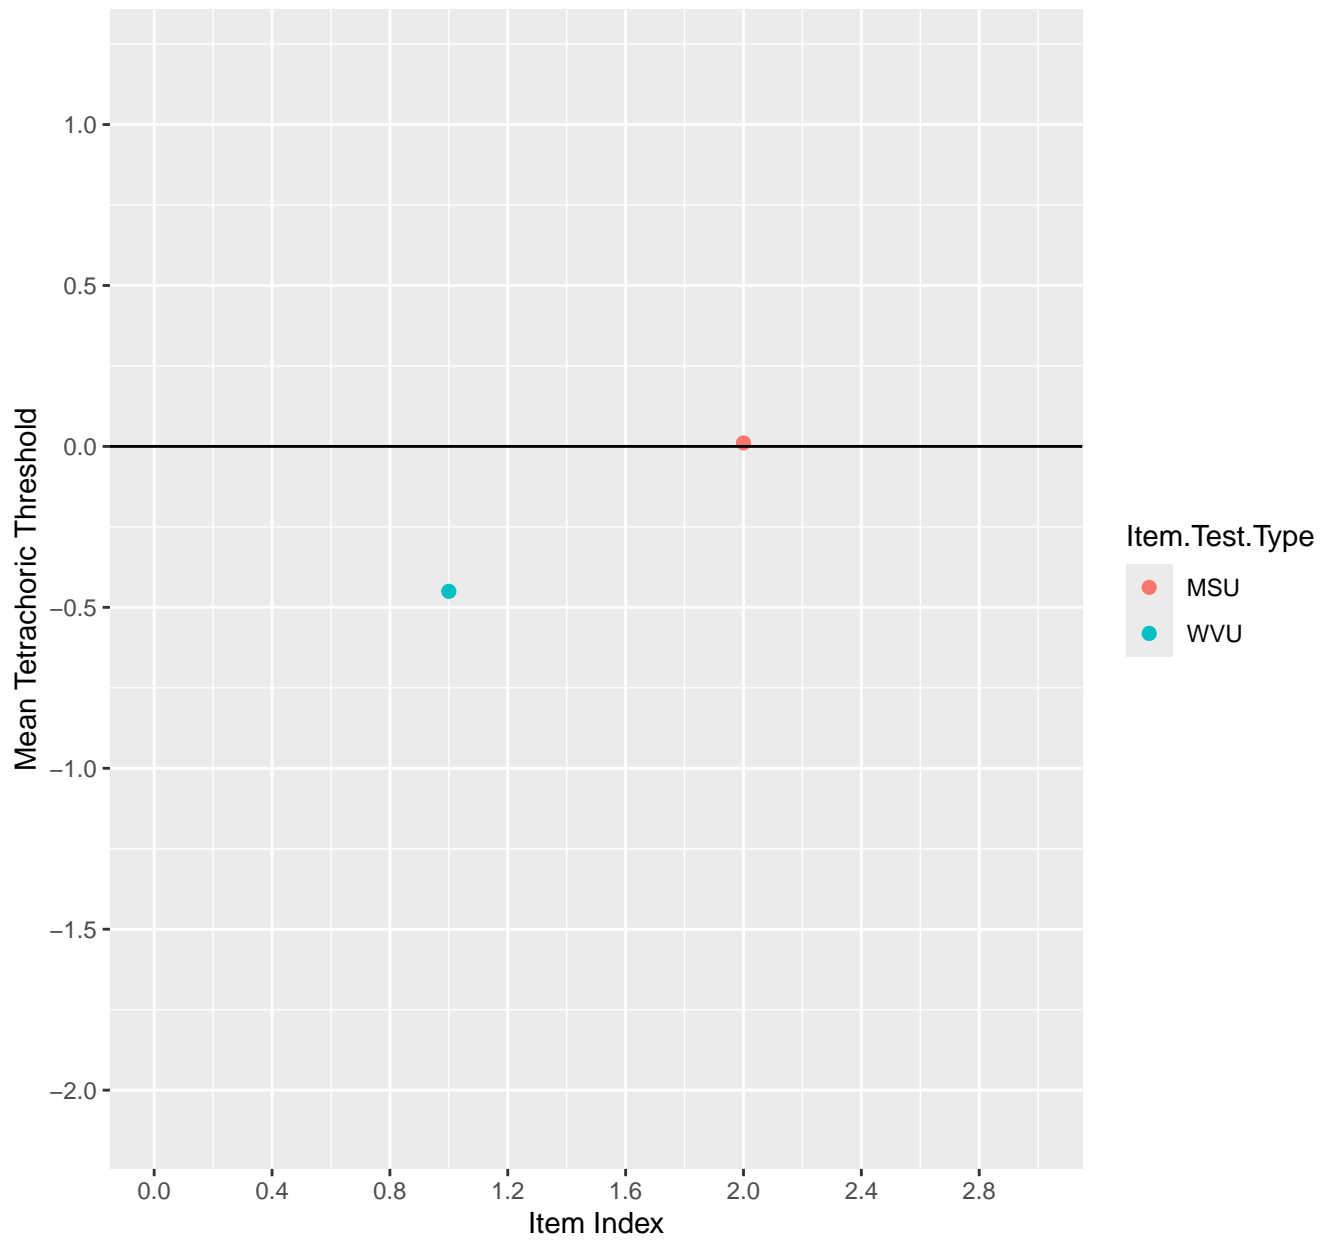

Mean Tetrachoric Threshold For KD1.6.V4EC