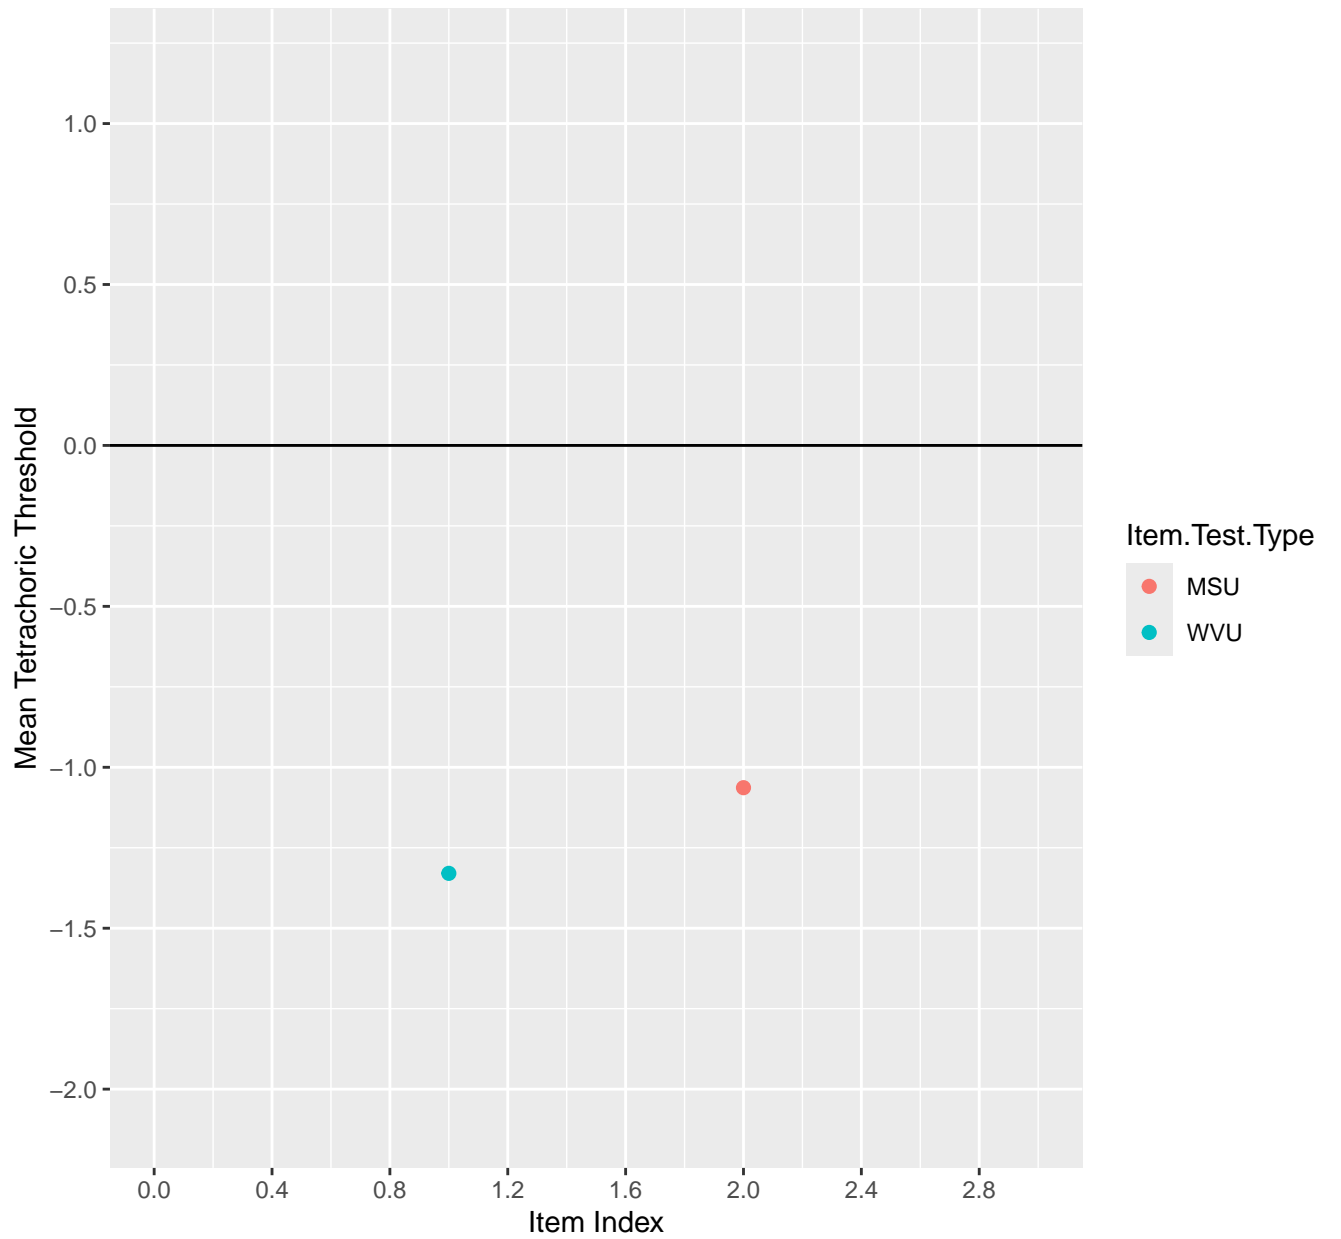

Mean Tetrachoric Threshold For KD1.9.V1