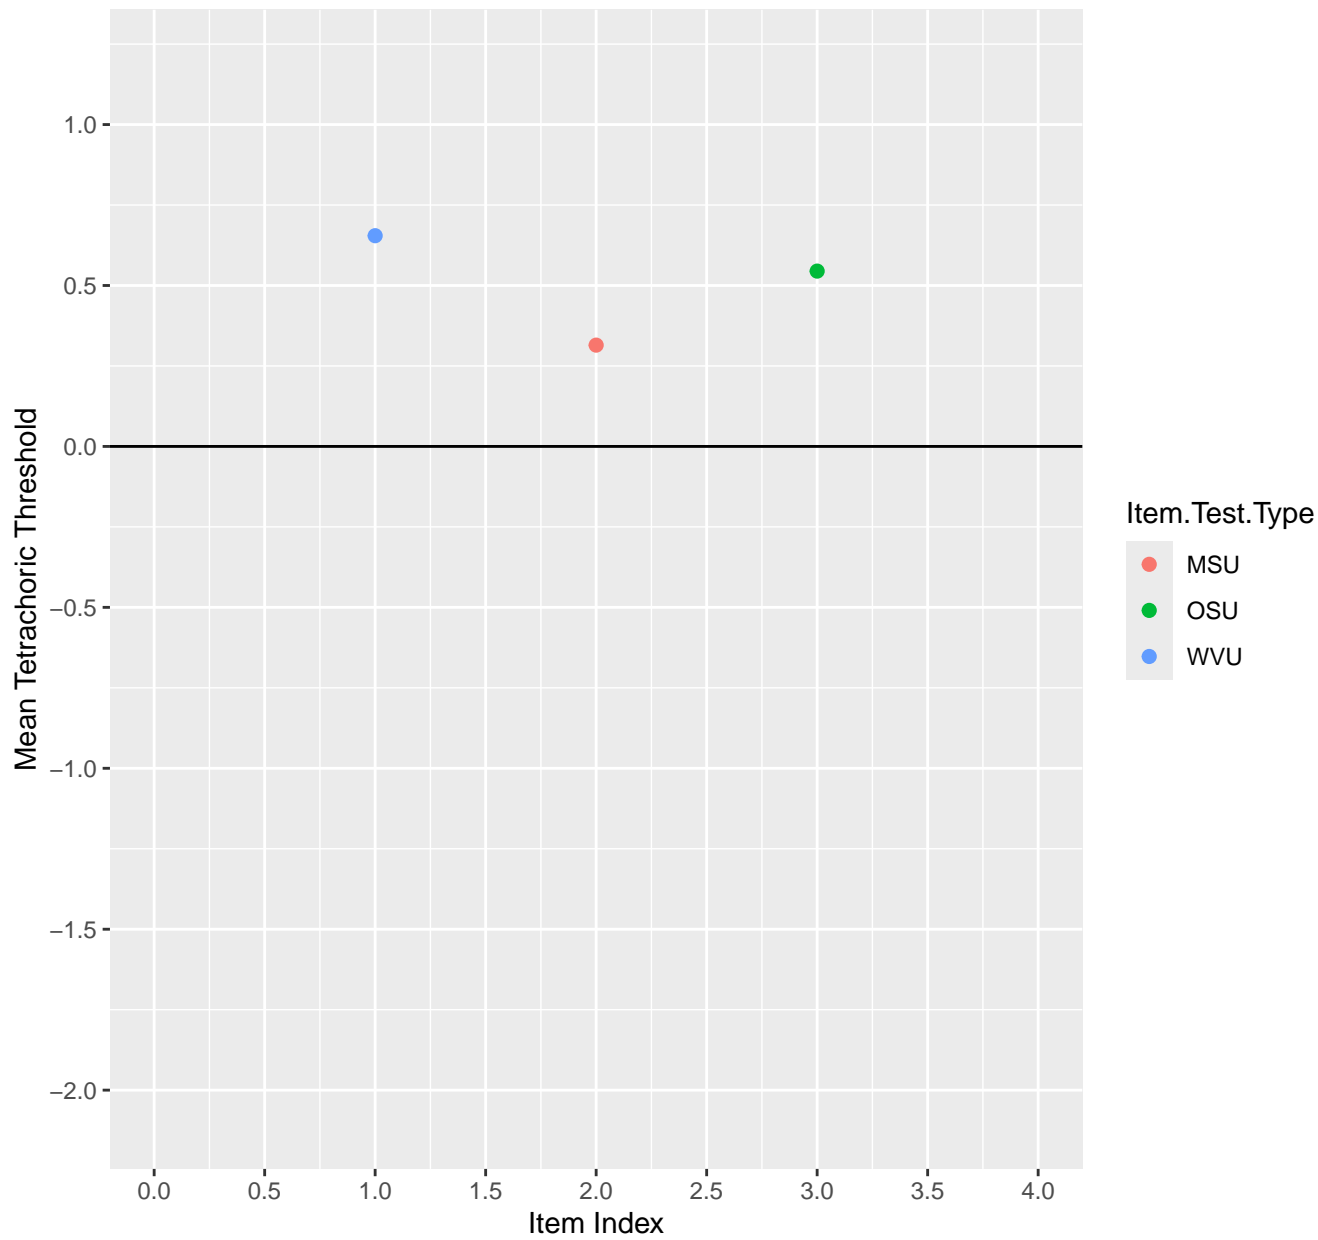

Mean Tetrachoric Threshold For KD1.21.V1