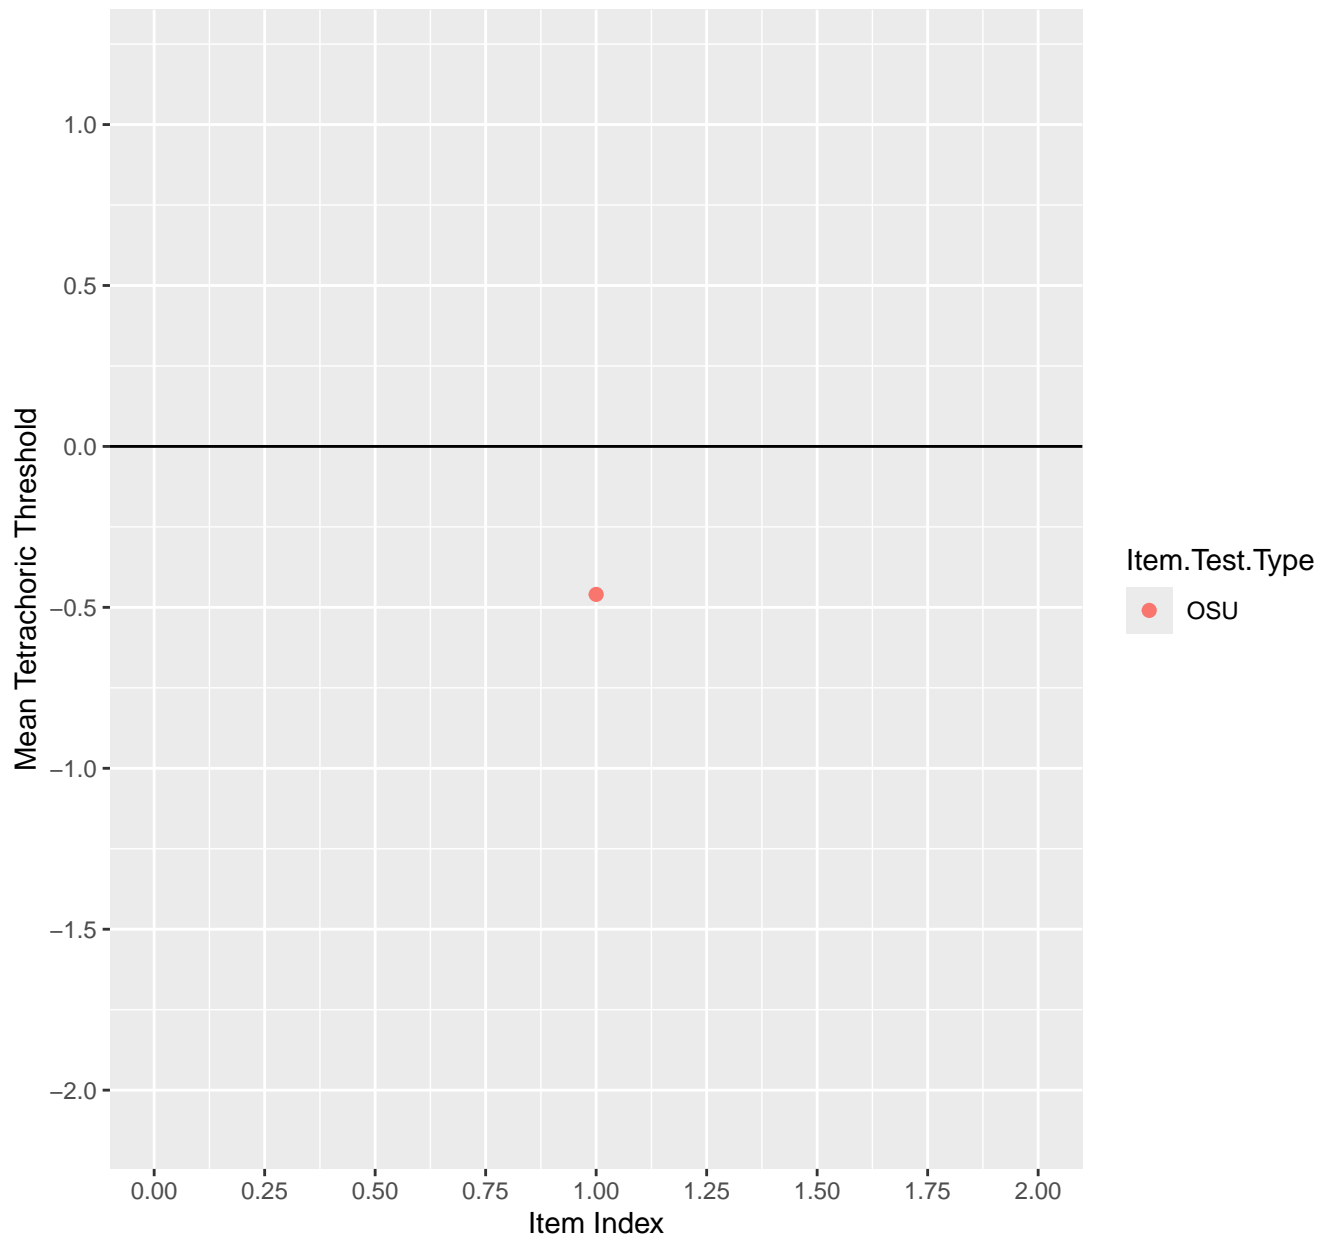

Mean Tetrachoric Threshold For KD1.39.V3AH