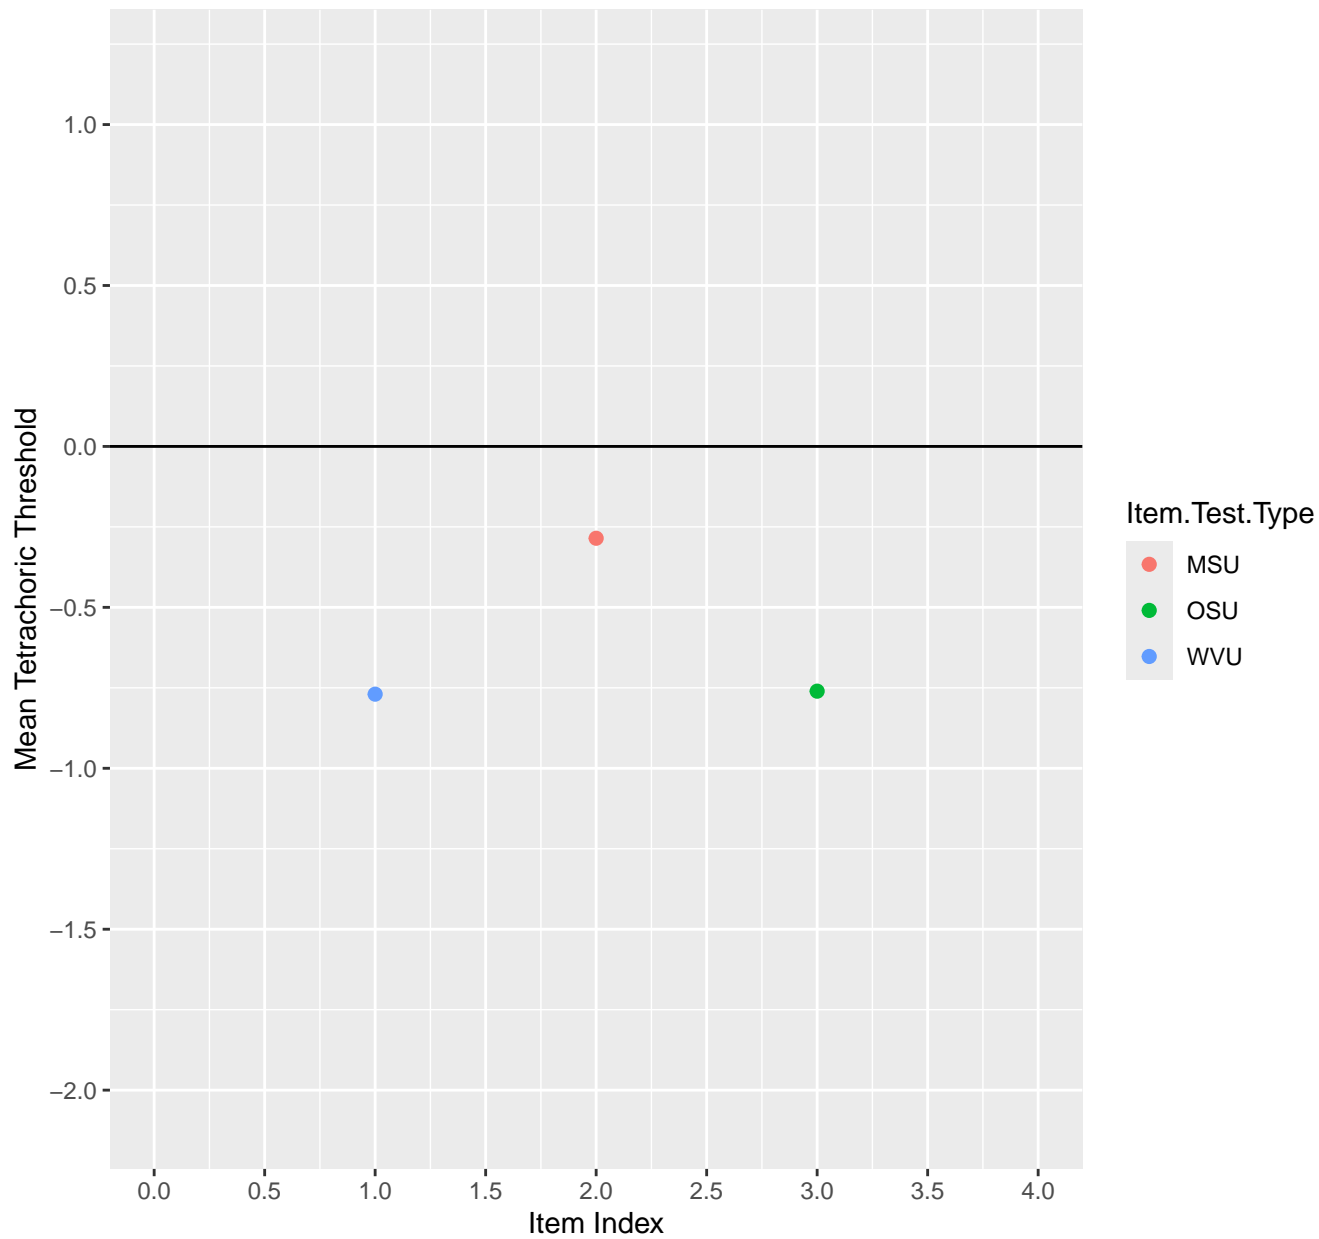

Mean Tetrachoric Threshold For KD1.26.V1