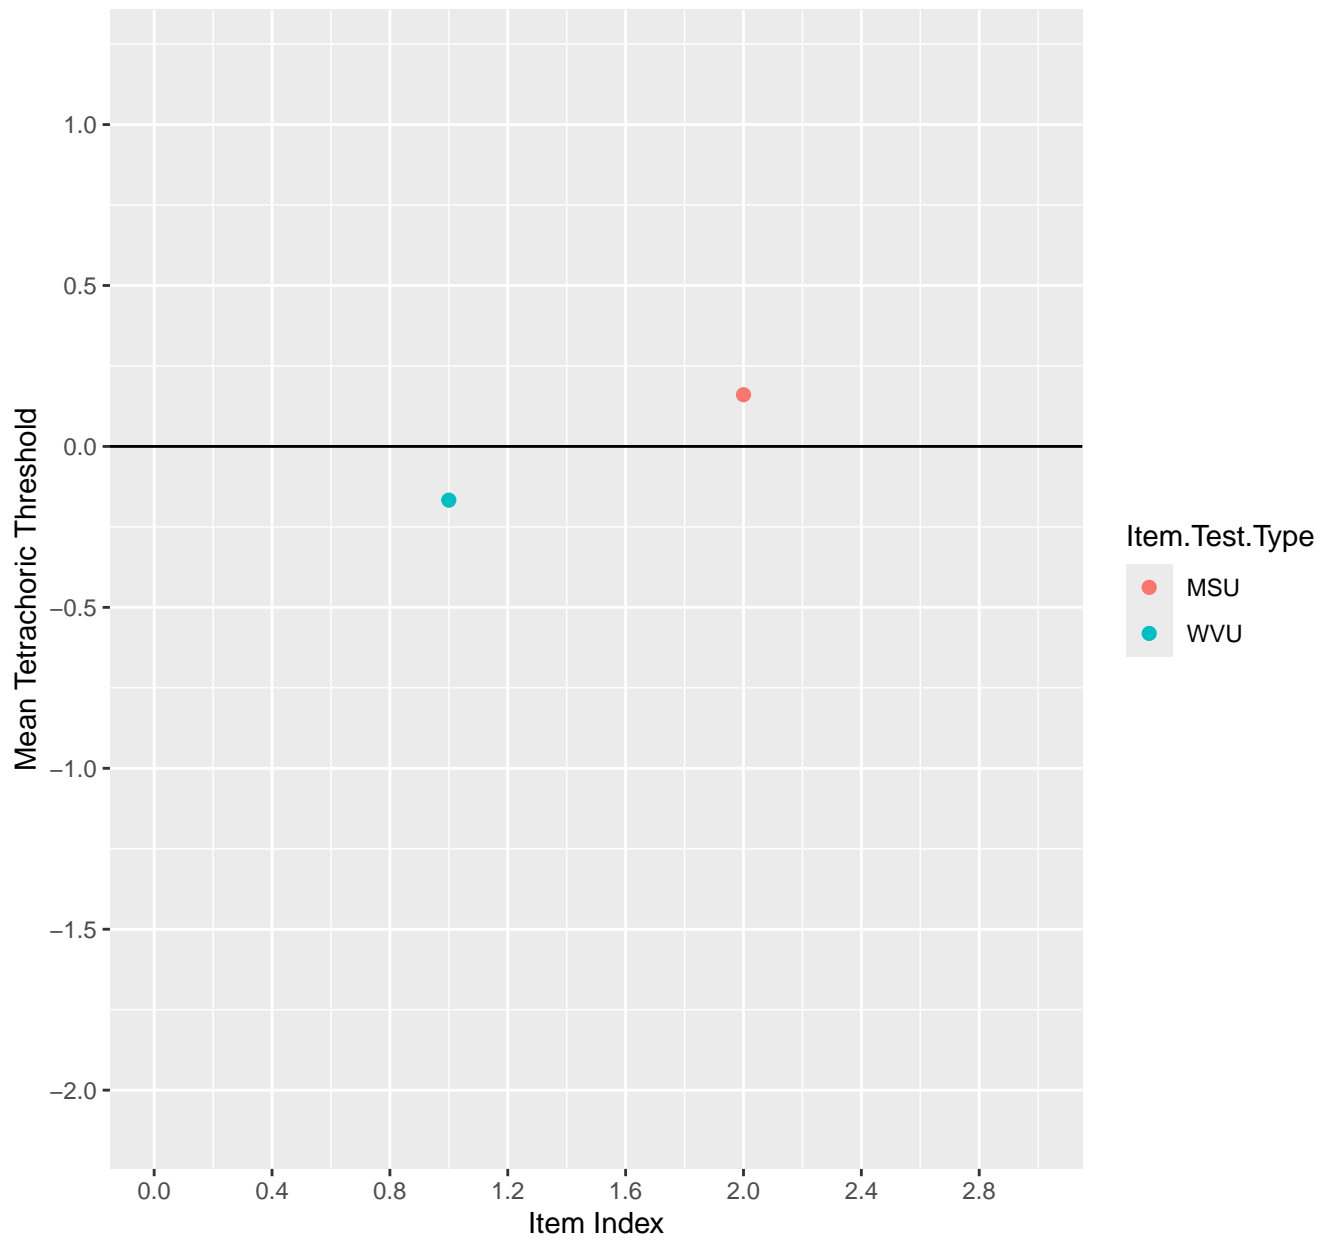

Mean Tetrachoric Threshold For KD1.22.V2EC