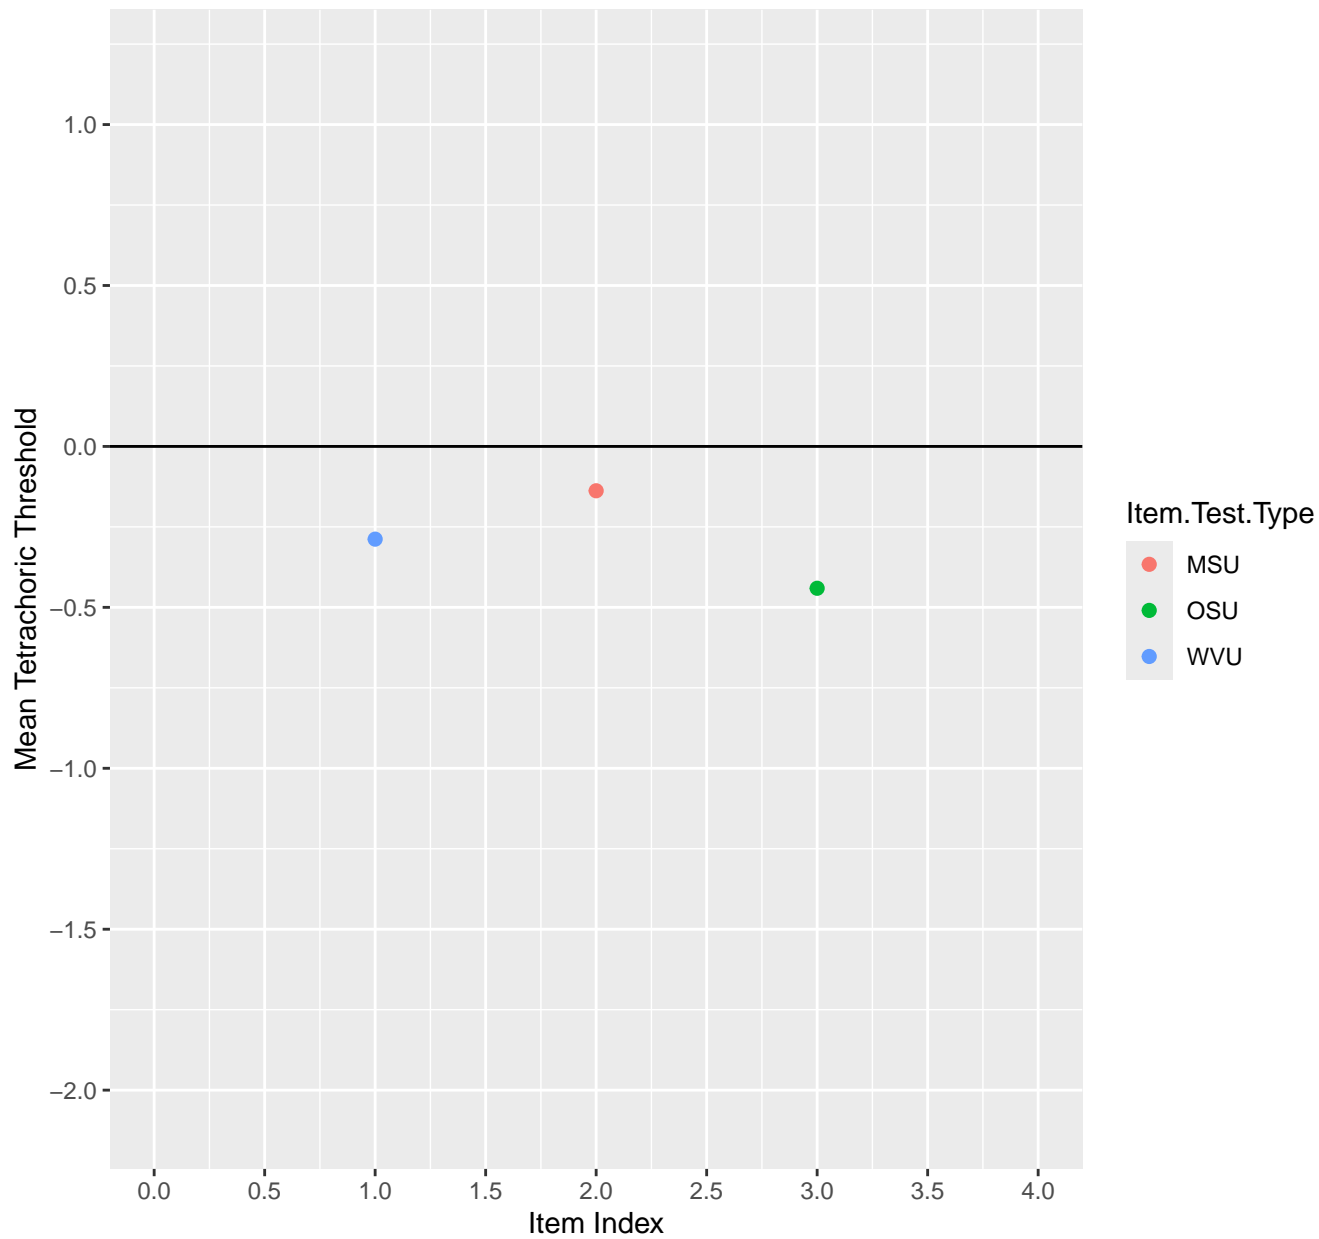

Mean Tetrachoric Threshold For KD1.11.V1