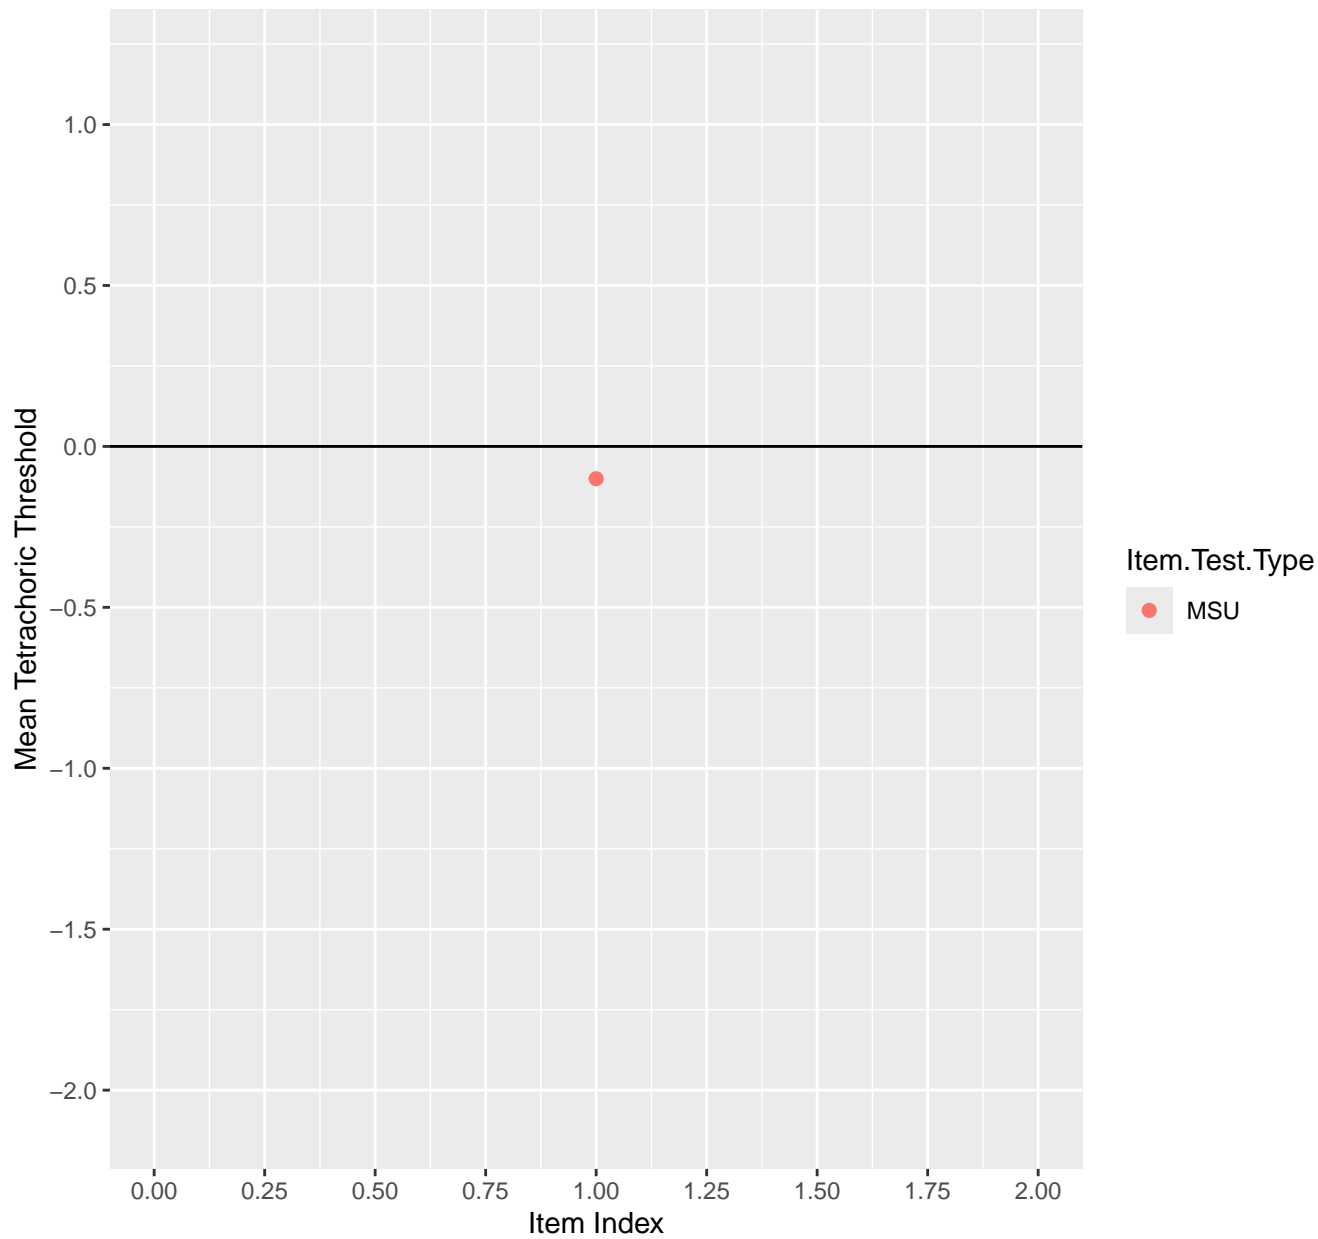

Mean Tetrachoric Threshold For KD1.35.V1