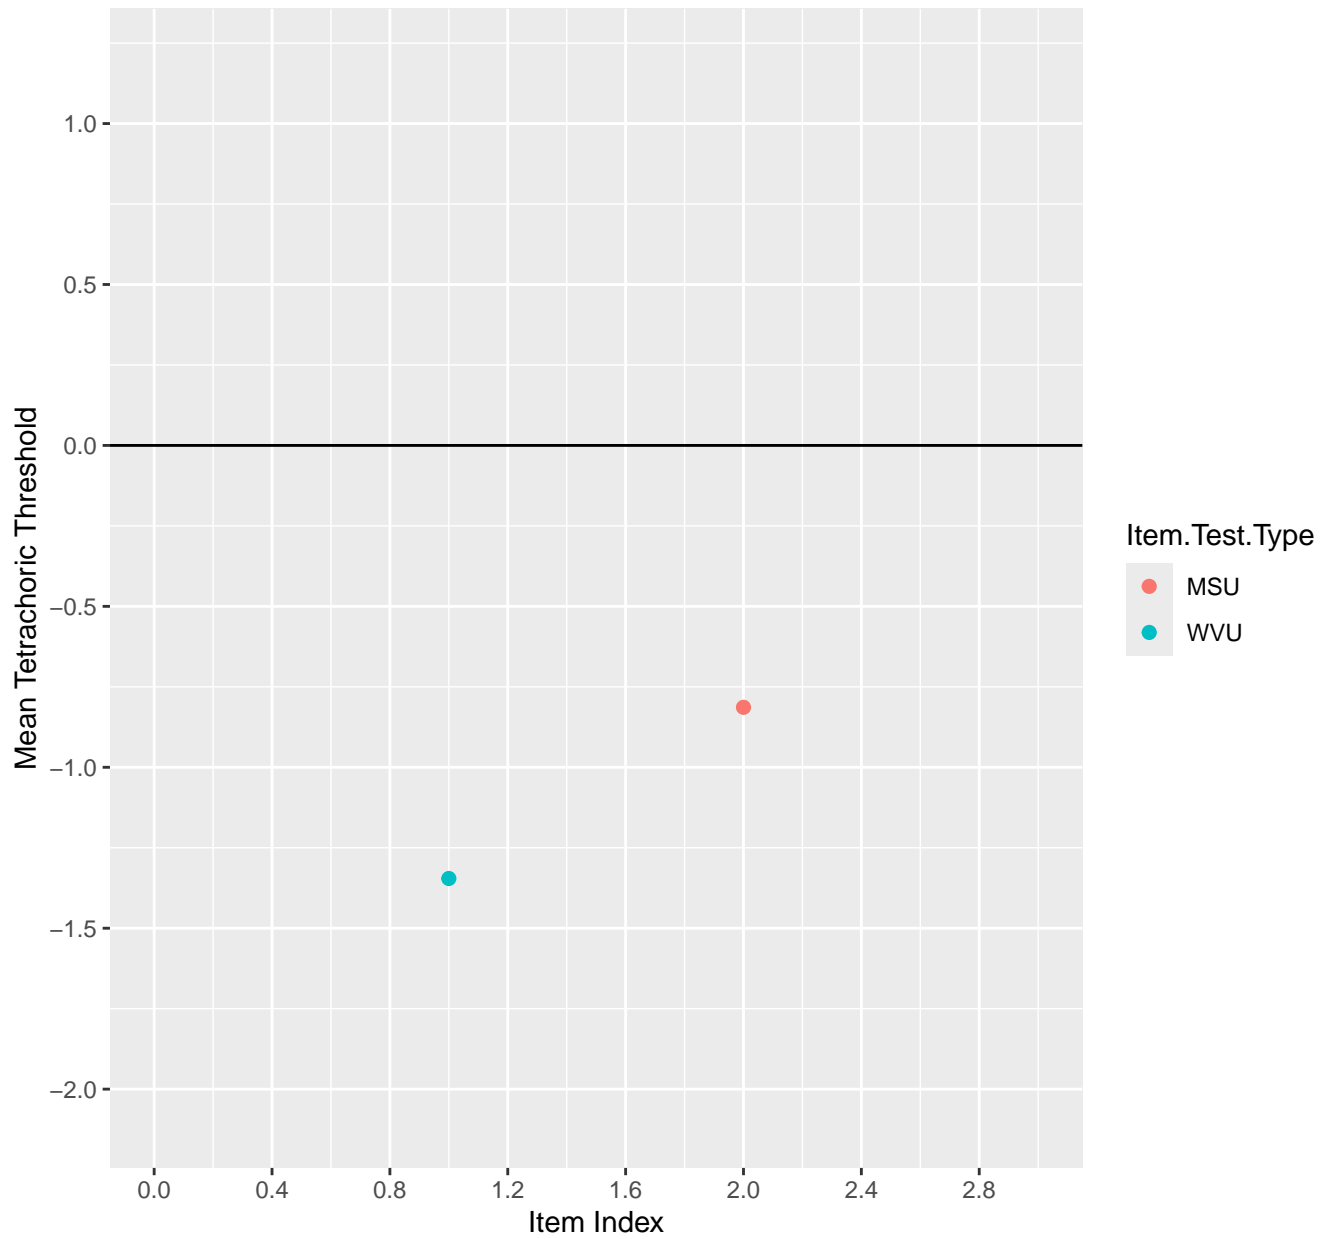

Mean Tetrachoric Threshold For KD1.8.V1