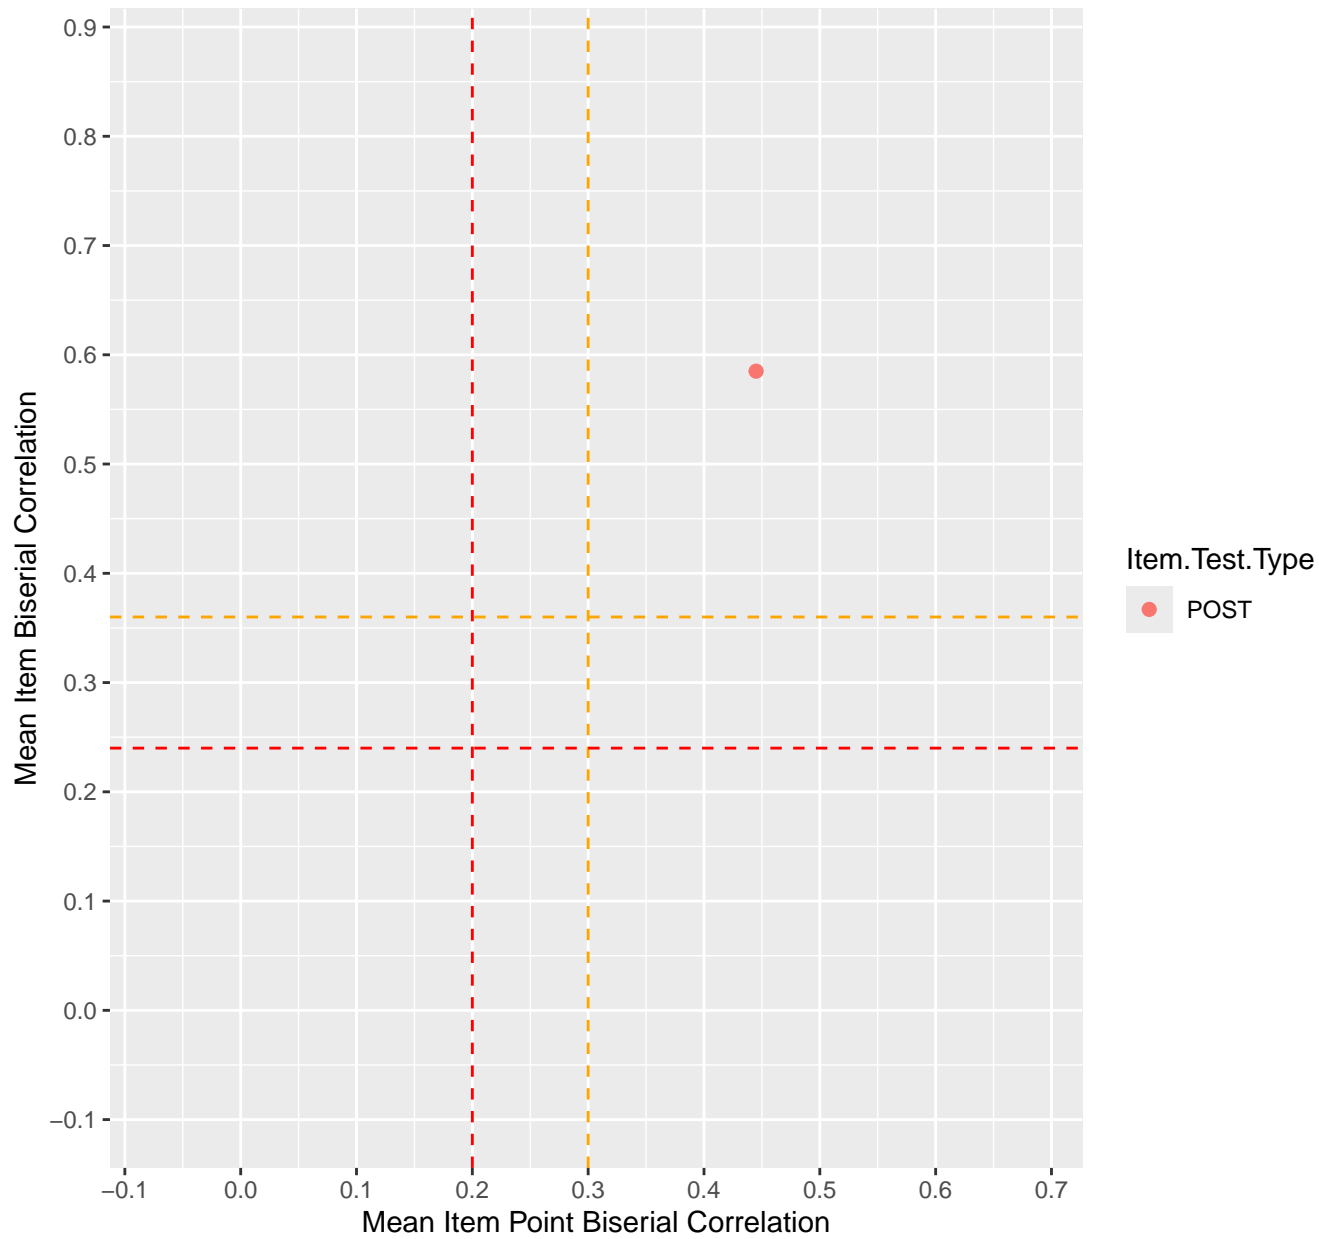

Mean Item Point Biserial vs Biserial Correlation For KD1.32.V3AH

Mean Item Point Biserial vs Biserial Correlation For KD1.35.V1

Mean Item Point Biserial vs Biserial Correlation For KD1.35.V3AH

Mean Item Point Biserial vs Biserial Correlation For KD1.36.V1