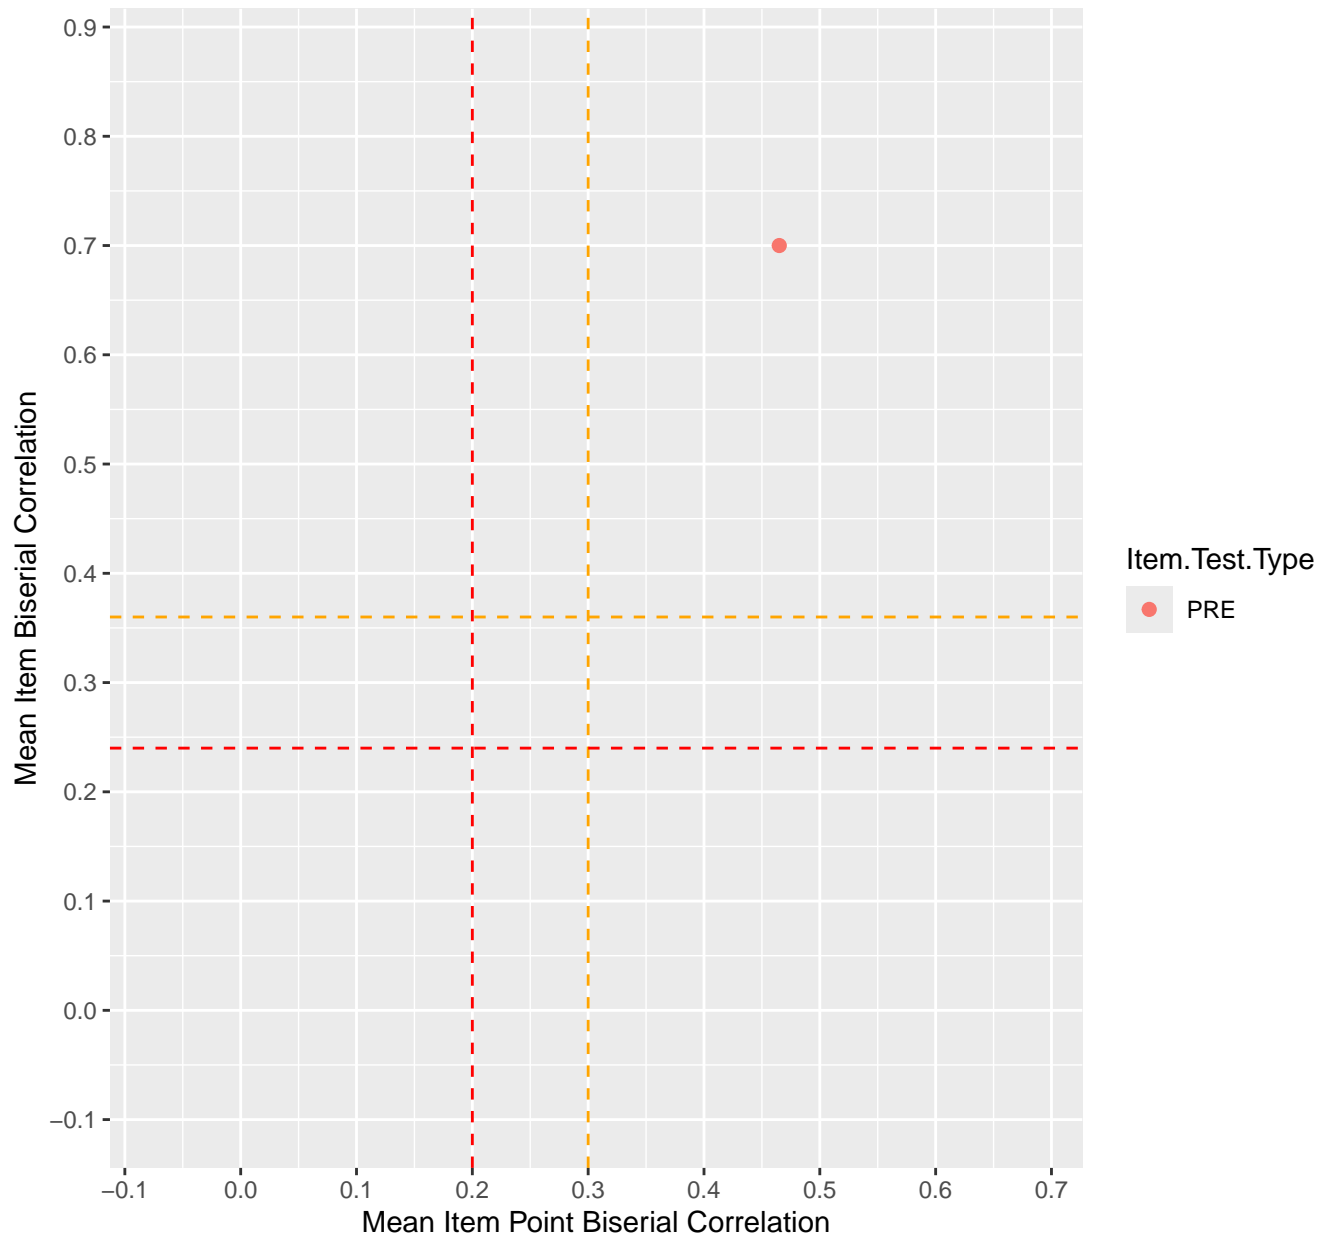

Mean Item Point Biserial vs Biserial Correlation For KD1.25.V1

Mean Item Point Biserial vs Biserial Correlation For KD1.26.V1

Mean Item Point Biserial vs Biserial Correlation For KD1.27.V1

Mean Item Point Biserial vs Biserial Correlation For KD1.27.V2