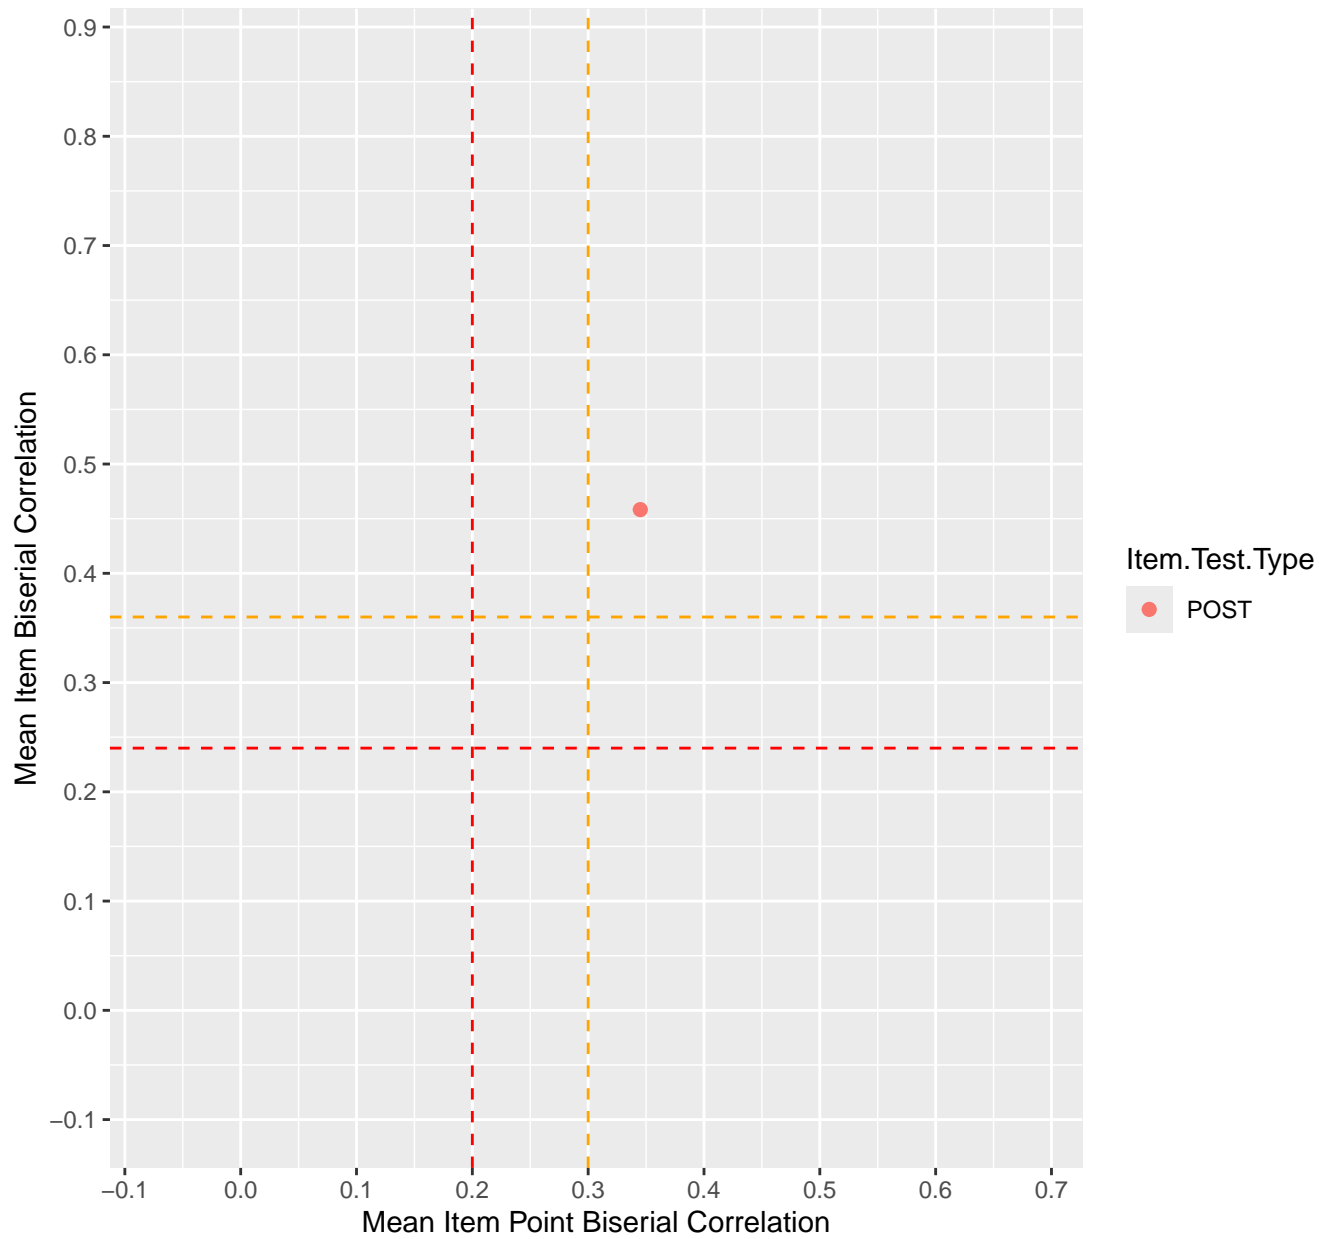

Mean Item Point Biserial vs Biserial Correlation For KD1.28.V1