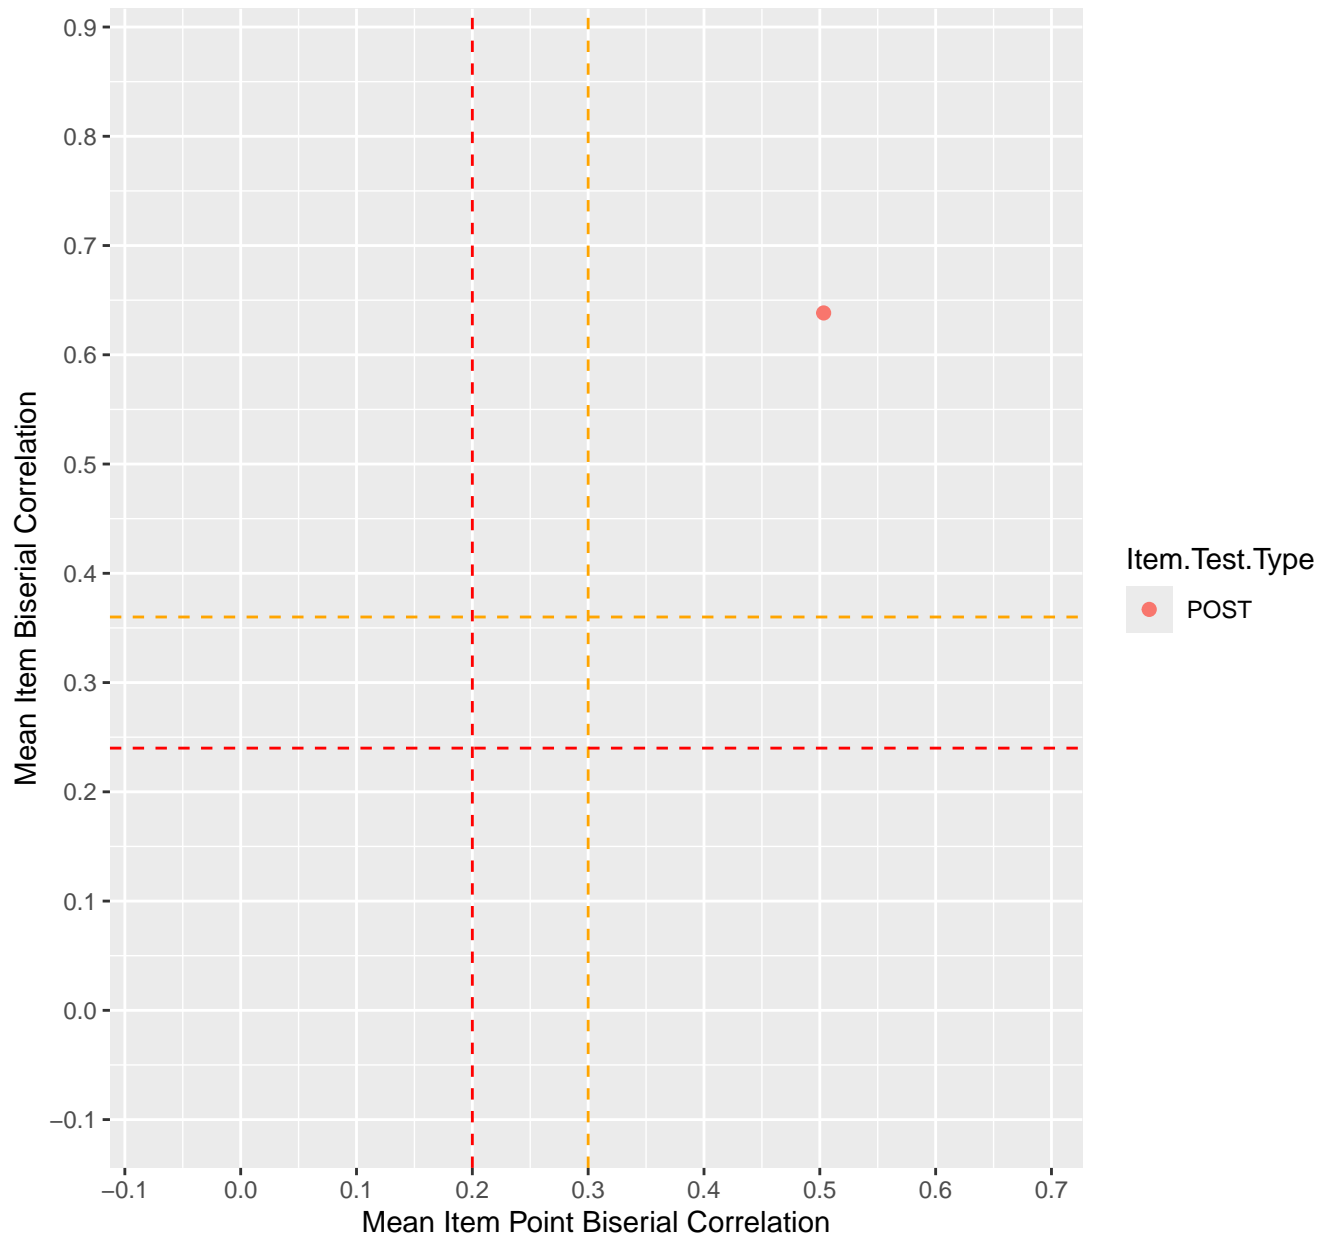

Mean Item Point Biserial vs Biserial Correlation For KD1.10.V3

Mean Item Point Biserial vs Biserial Correlation For KD1.10.V6EC

Mean Item Point Biserial vs Biserial Correlation For KD1.11.V1

Mean Item Point Biserial vs Biserial Correlation For KD1.11.V6EC

Mean Item Point Biserial vs Biserial Correlation For KD1.12.V1

Mean Item Point Biserial vs Biserial Correlation For KD1.13.V1

Mean Item Point Biserial vs Biserial Correlation For KD1.13.V3

Mean Item Point Biserial vs Biserial Correlation For KD1.13.V4EC

Mean Item Point Biserial vs Biserial Correlation For KD1.14.V1

Mean Item Point Biserial vs Biserial Correlation For KD1.14.V3

Mean Item Point Biserial vs Biserial Correlation For KD1.15.V1

Mean Item Point Biserial vs Biserial Correlation For KD1.15.V2EC