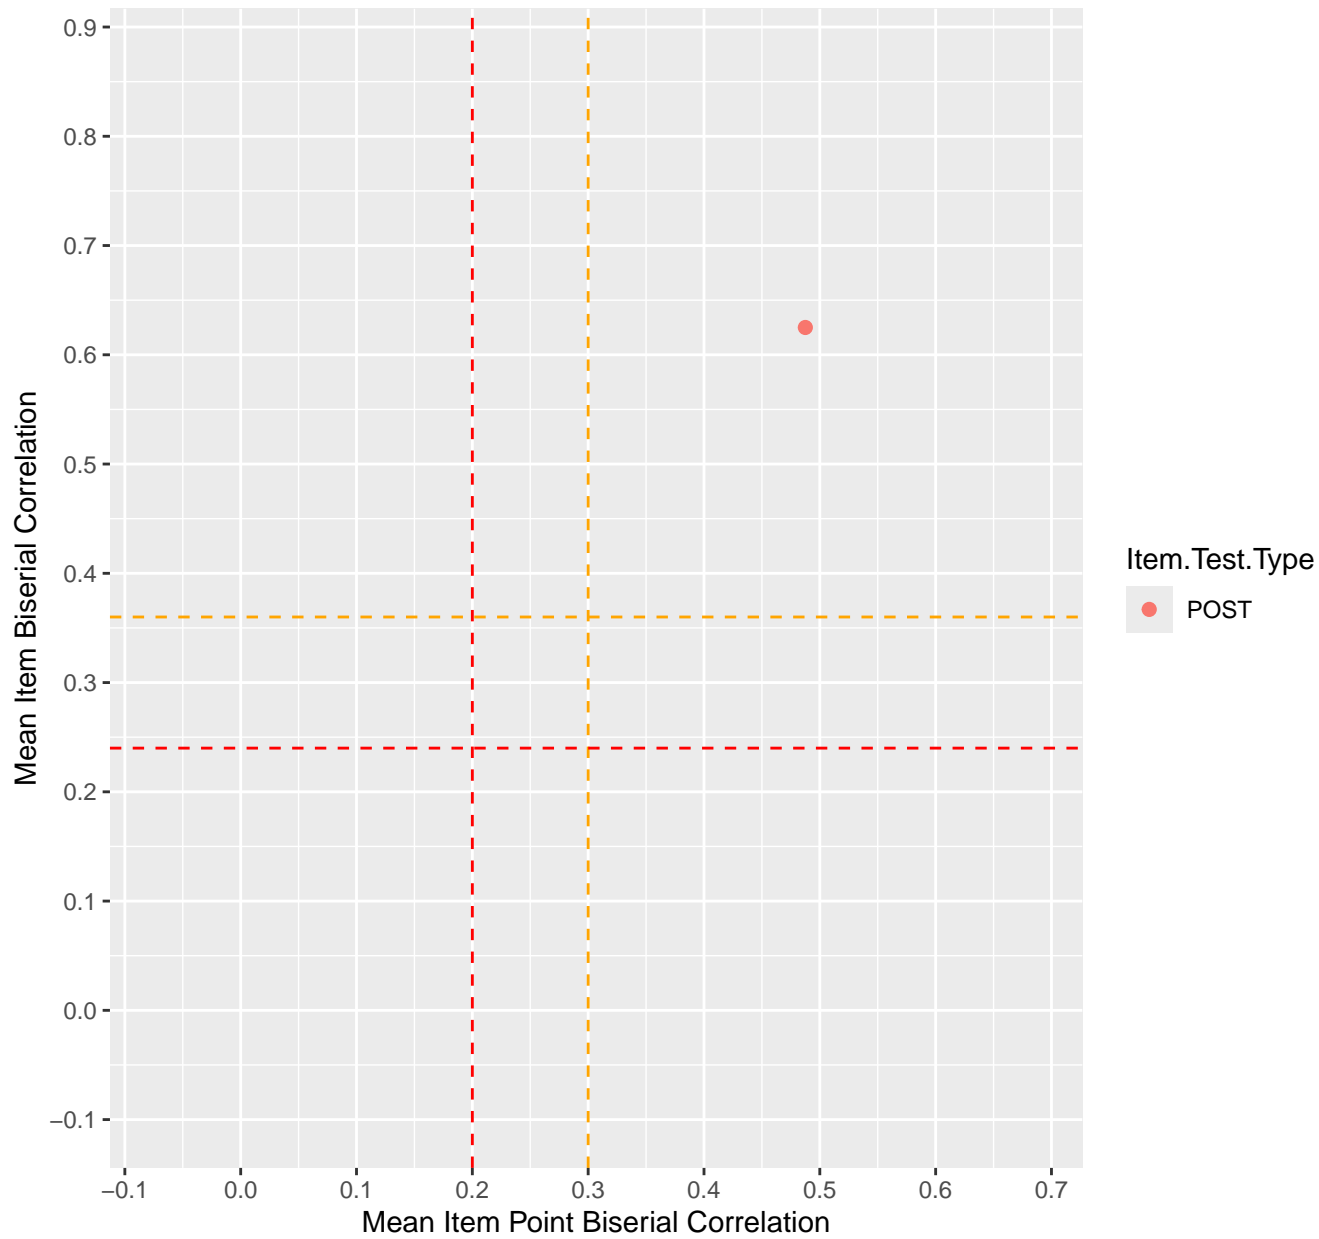

Mean Item Point Biserial vs Biserial Correlation For KD1.48.V1