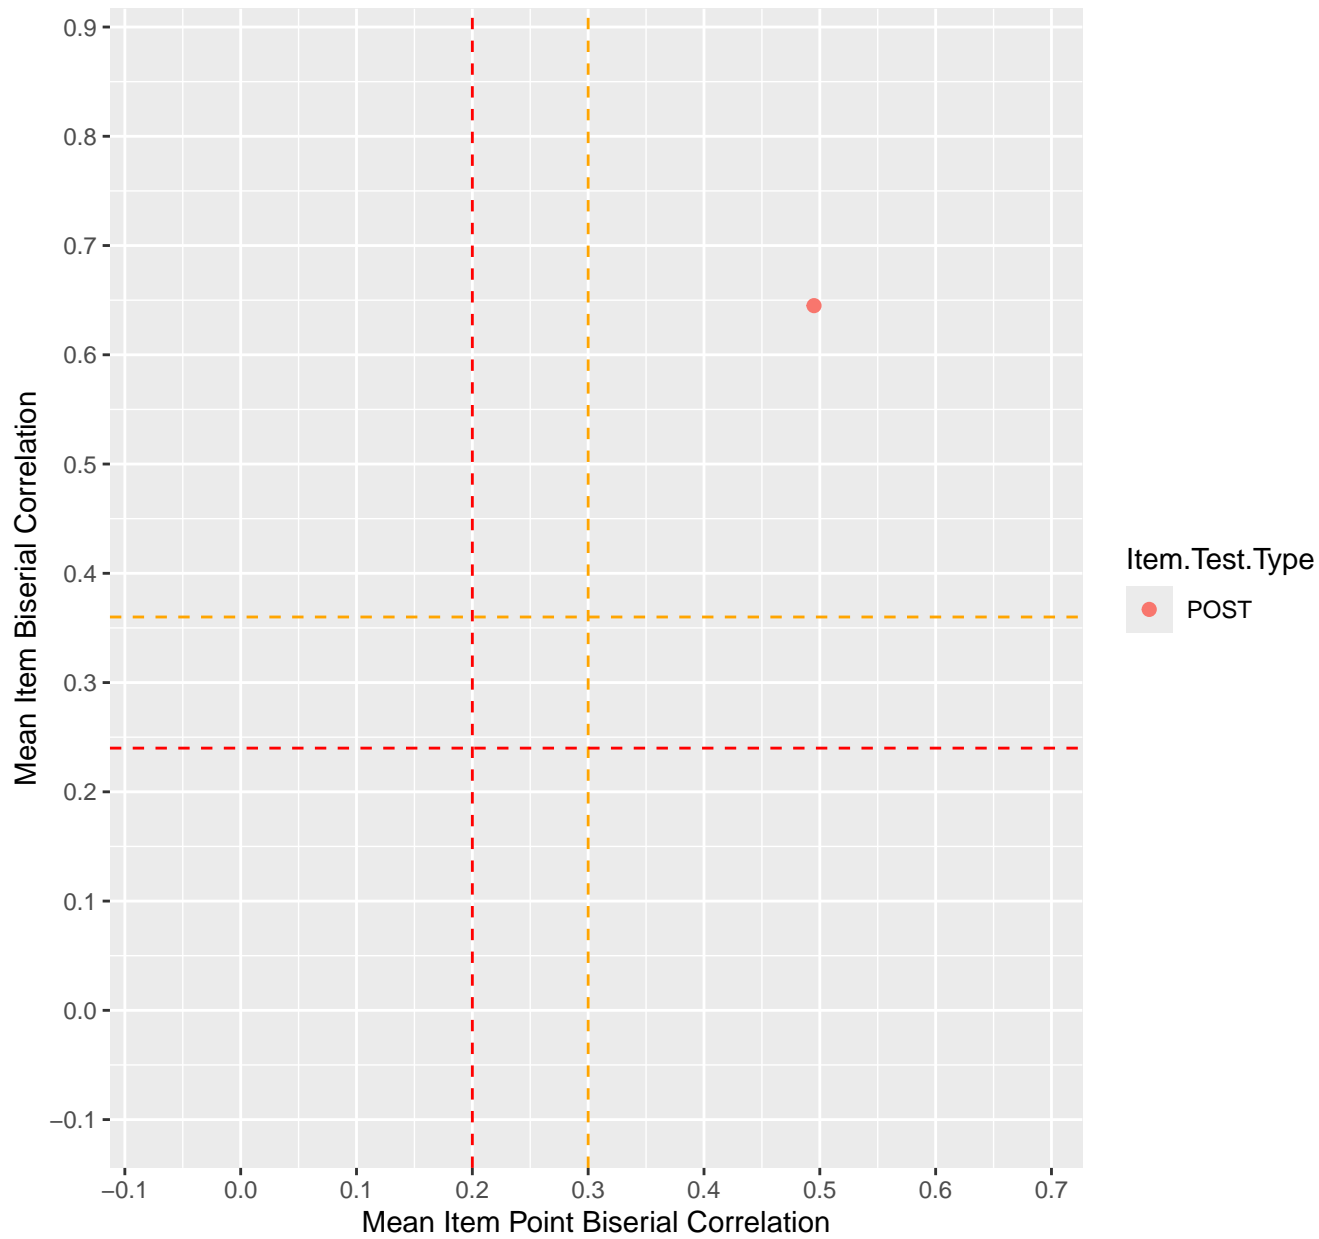

Mean Item Point Biserial vs Biserial Correlation For KD1.16.V1

Mean Item Point Biserial vs Biserial Correlation For KD1.17.V1

Mean Item Point Biserial vs Biserial Correlation For KD1.17.V2EC

Mean Item Point Biserial vs Biserial Correlation For KD1.17.V3AH

Mean Item Point Biserial vs Biserial Correlation For KD1.18.V1

Mean Item Point Biserial vs Biserial Correlation For KD1.18.V3

Mean Item Point Biserial vs Biserial Correlation For KD1.19.V1

Mean Item Point Biserial vs Biserial Correlation For KD1.19.V3

Mean Item Point Biserial vs Biserial Correlation For KD1.20.V1

Mean Item Point Biserial vs Biserial Correlation For KD1.20.V2EC

Mean Item Point Biserial vs Biserial Correlation For KD1.21.V1

Mean Item Point Biserial vs Biserial Correlation For KD1.21.V2