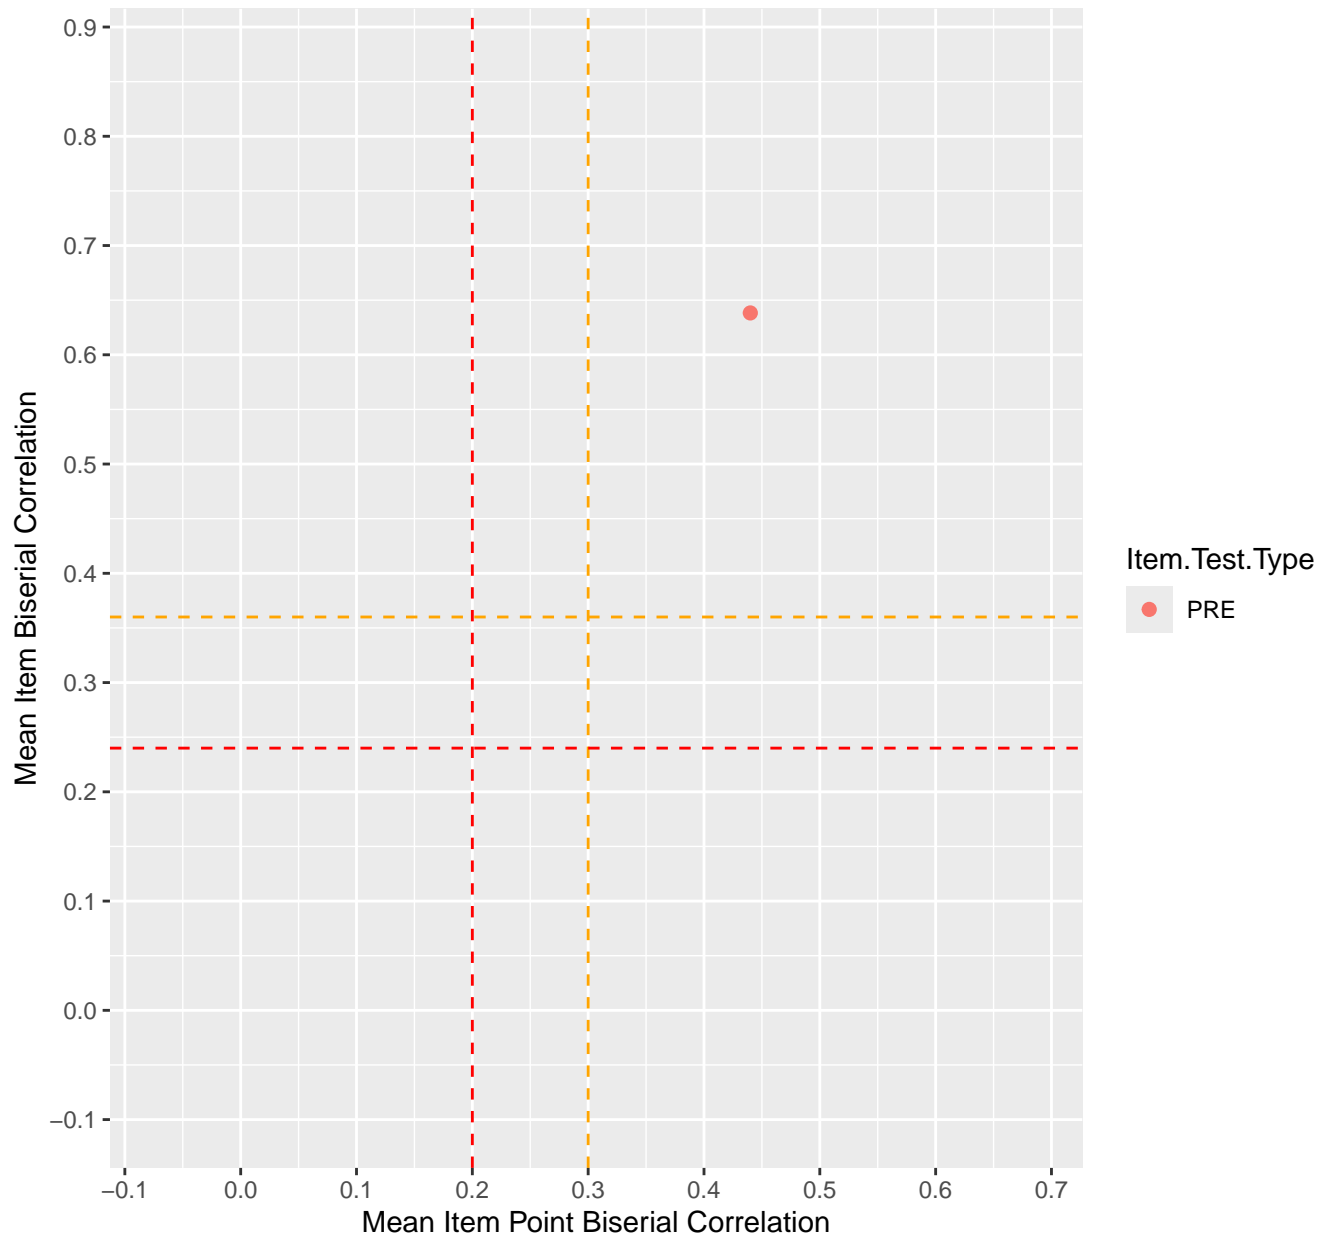

Mean Item Point Biserial vs Biserial Correlation For KD1.1.V1

Mean Item Point Biserial vs Biserial Correlation For KD1.1.V3

Mean Item Point Biserial vs Biserial Correlation For KD1.2.V1

Mean Item Point Biserial vs Biserial Correlation For KD1.3.V1

Mean Item Point Biserial vs Biserial Correlation For KD1.3.V2

Mean Item Point Biserial vs Biserial Correlation For KD1.4.V1

Mean Item Point Biserial vs Biserial Correlation For KD1.5.V1

Mean Item Point Biserial vs Biserial Correlation For KD1.5.V3

Mean Item Point Biserial vs Biserial Correlation For KD1.6.V1

Mean Item Point Biserial vs Biserial Correlation For KD1.6.V3

Mean Item Point Biserial vs Biserial Correlation For KD1.6.V4EC

Mean Item Point Biserial vs Biserial Correlation For KD1.7.V1