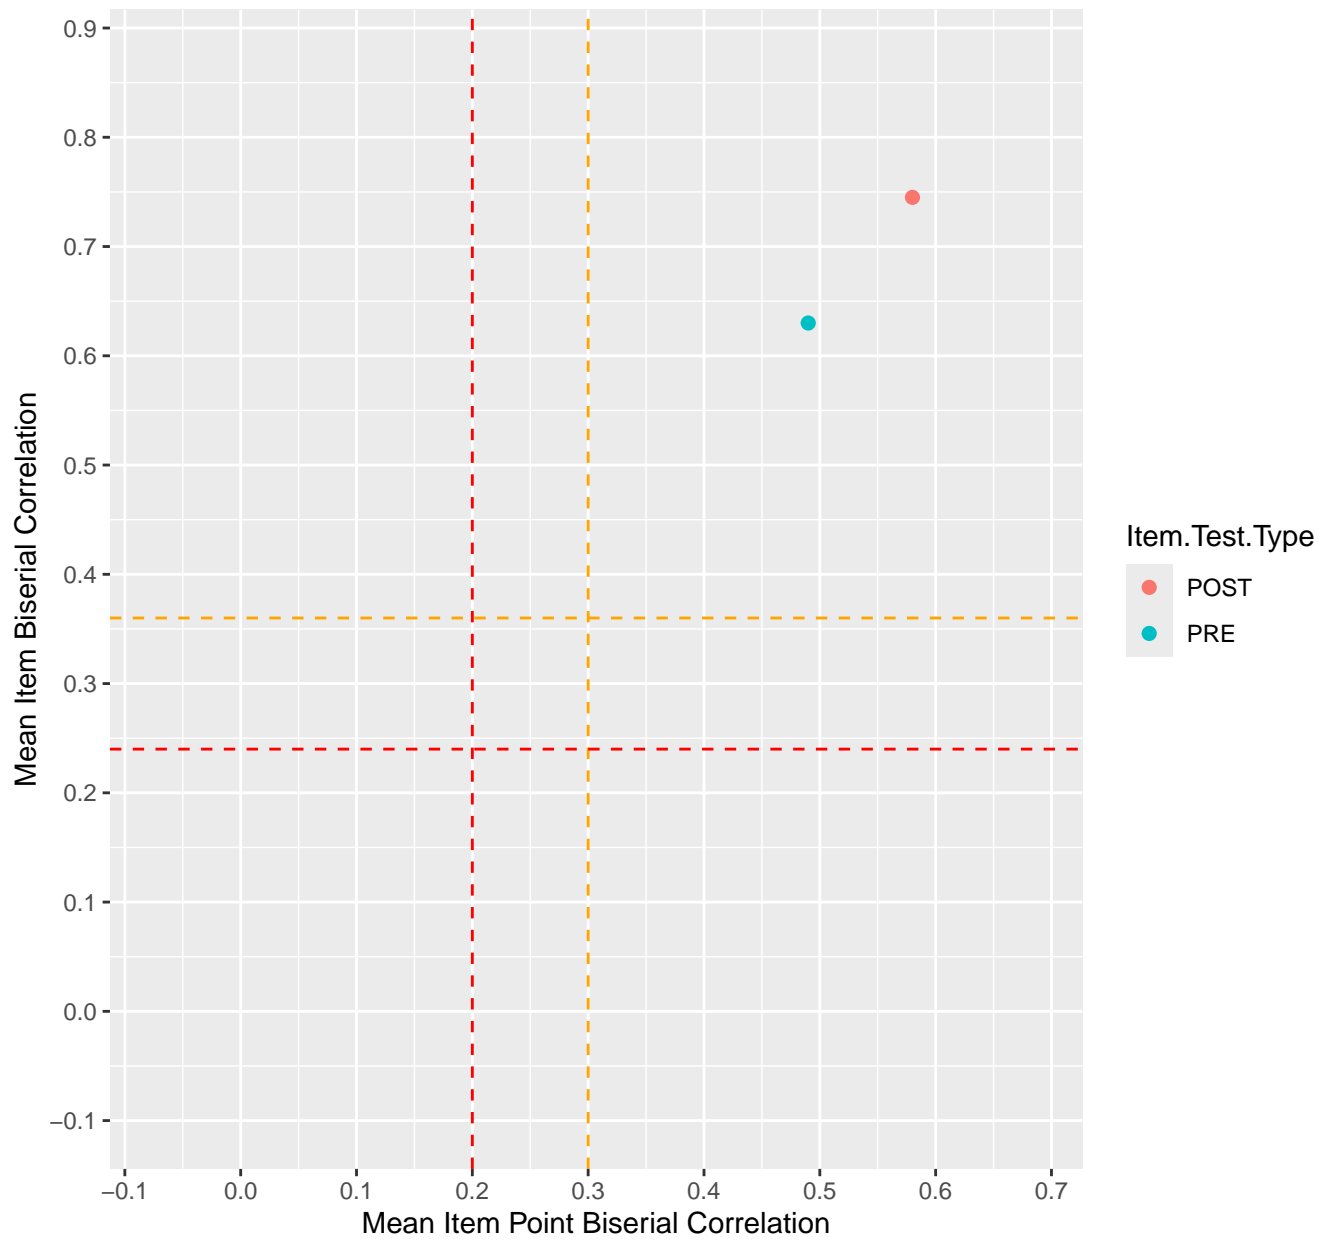

Mean Item Point Biserial vs Biserial Correlation For KD1.16.V1

Mean Item Point Biserial vs Biserial Correlation For KD1.17.V1

Mean Item Point Biserial vs Biserial Correlation For KD1.17.V2EC

Mean Item Point Biserial vs Biserial Correlation For KD1.17.V3AH

Mean Item Point Biserial vs Biserial Correlation For KD1.18.V1

Mean Item Point Biserial vs Biserial Correlation For KD1.18.V3

Mean Item Point Biserial vs Biserial Correlation For KD1.19.V1

Mean Item Point Biserial vs Biserial Correlation For KD1.19.V3

Mean Item Point Biserial vs Biserial Correlation For KD1.20.V1

Mean Item Point Biserial vs Biserial Correlation For KD1.20.V2EC

Mean Item Point Biserial vs Biserial Correlation For KD1.21.V1

Mean Item Point Biserial vs Biserial Correlation For KD1.21.V2