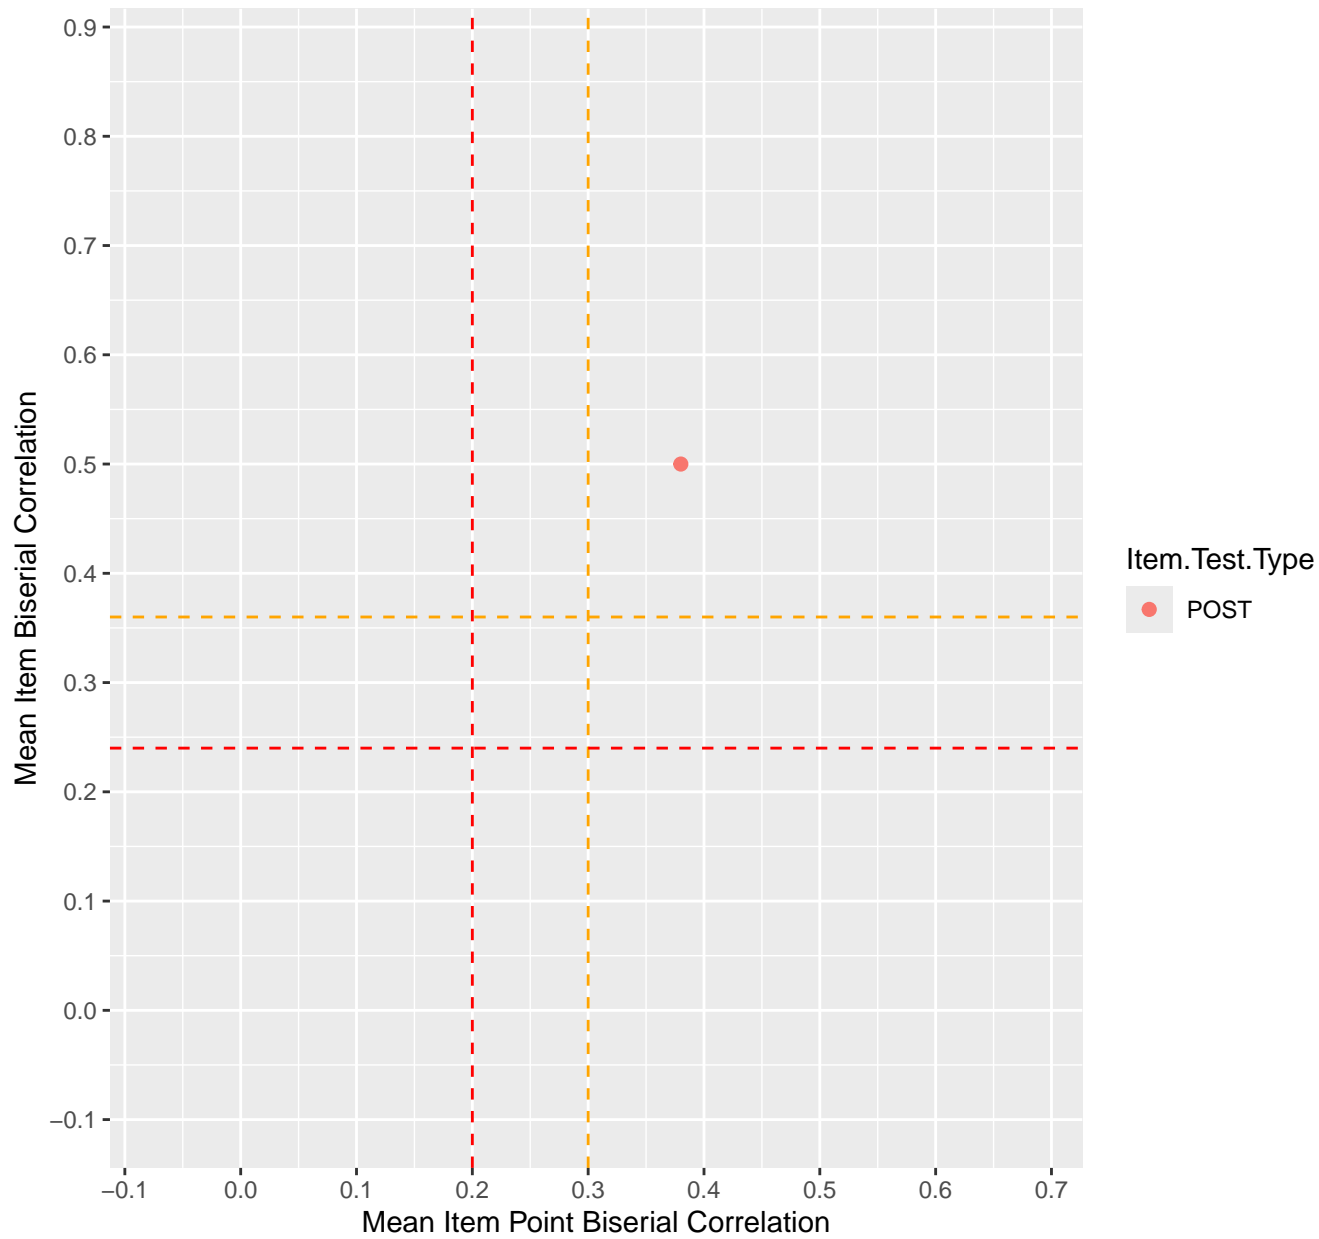

Mean Item Point Biserial vs Biserial Correlation For KD1.35.V3AH