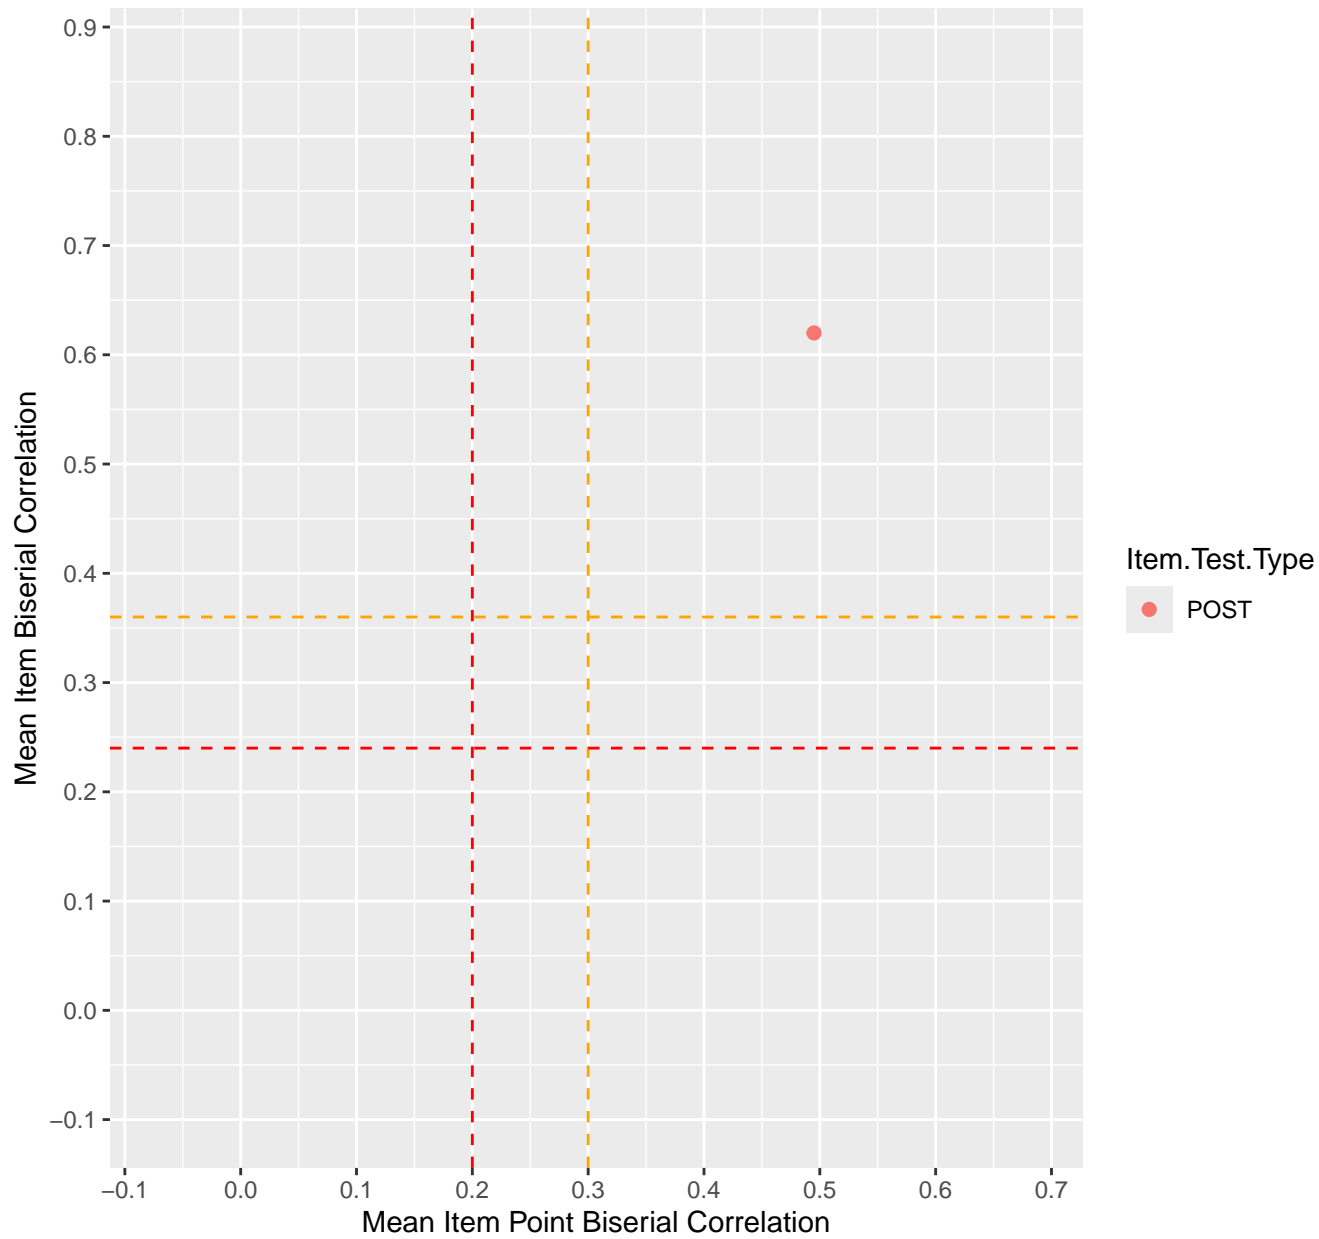

Mean Item Point Biserial vs Biserial Correlation For KD1.43.V6EC