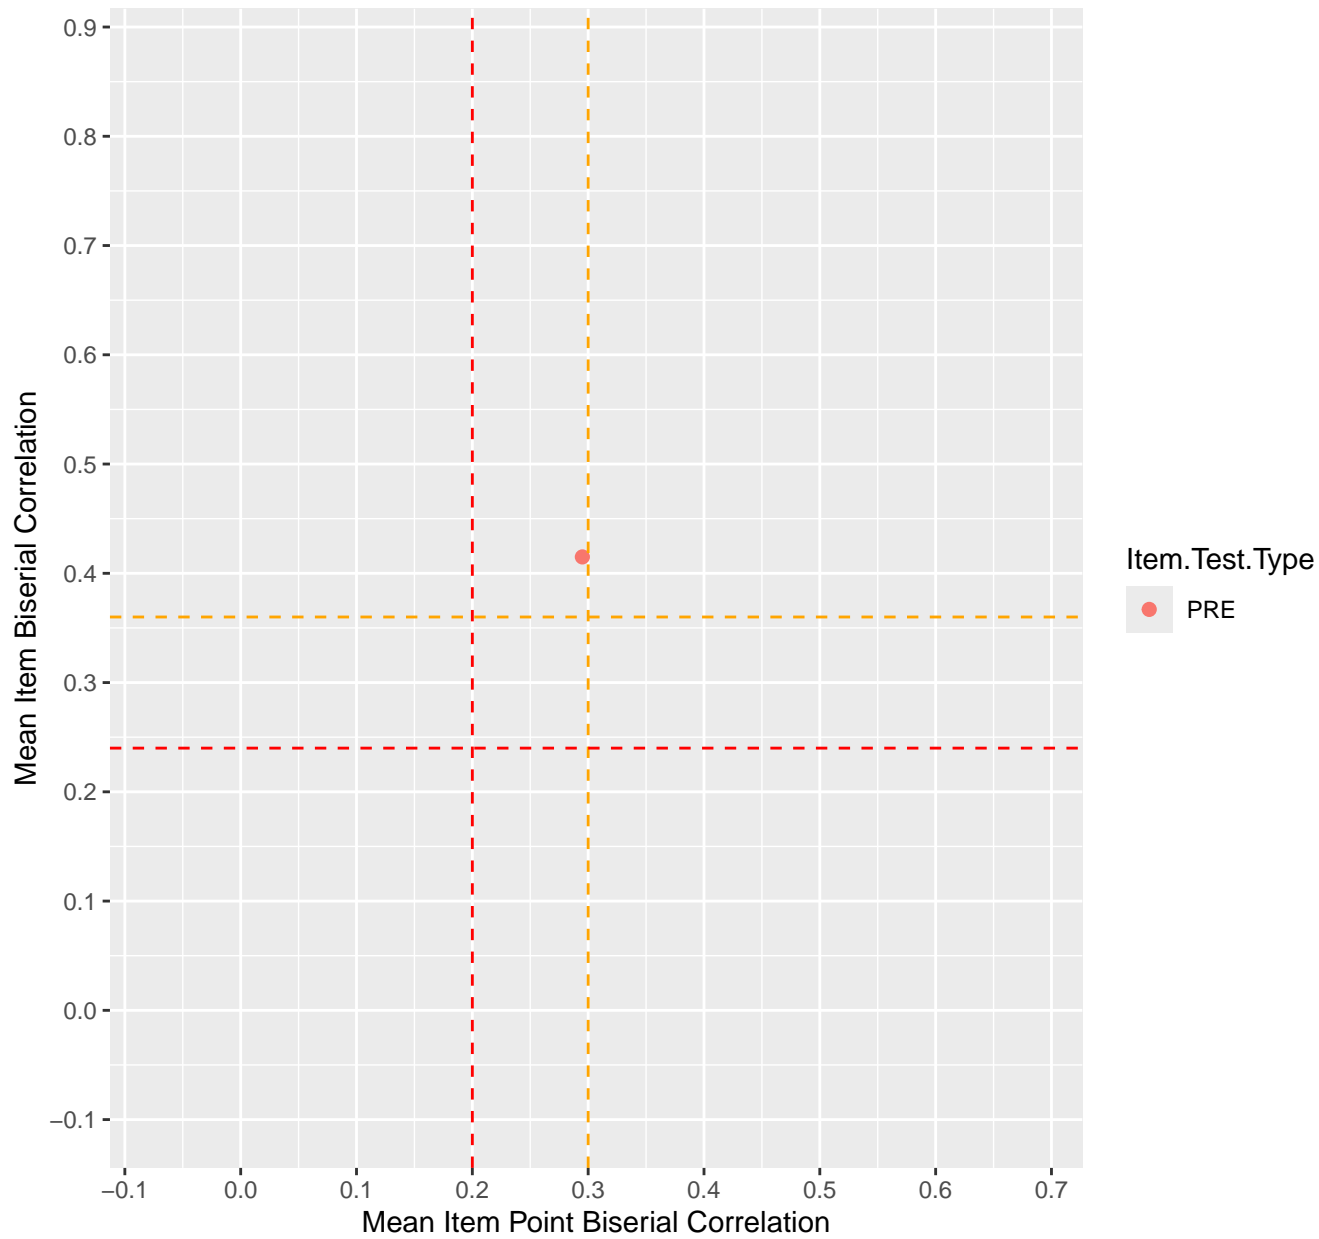

Mean Item Point Biserial vs Biserial Correlation For KD1.1.V1

Mean Item Point Biserial vs Biserial Correlation For KD1.1.V3

Mean Item Point Biserial vs Biserial Correlation For KD1.2.V1

Mean Item Point Biserial vs Biserial Correlation For KD1.3.V1

Mean Item Point Biserial vs Biserial Correlation For KD1.3.V2

Mean Item Point Biserial vs Biserial Correlation For KD1.4.V1

Mean Item Point Biserial vs Biserial Correlation For KD1.5.V1

Mean Item Point Biserial vs Biserial Correlation For KD1.5.V3

Mean Item Point Biserial vs Biserial Correlation For KD1.6.V1

Mean Item Point Biserial vs Biserial Correlation For KD1.6.V3

Mean Item Point Biserial vs Biserial Correlation For KD1.6.V4EC

Mean Item Point Biserial vs Biserial Correlation For KD1.7.V1