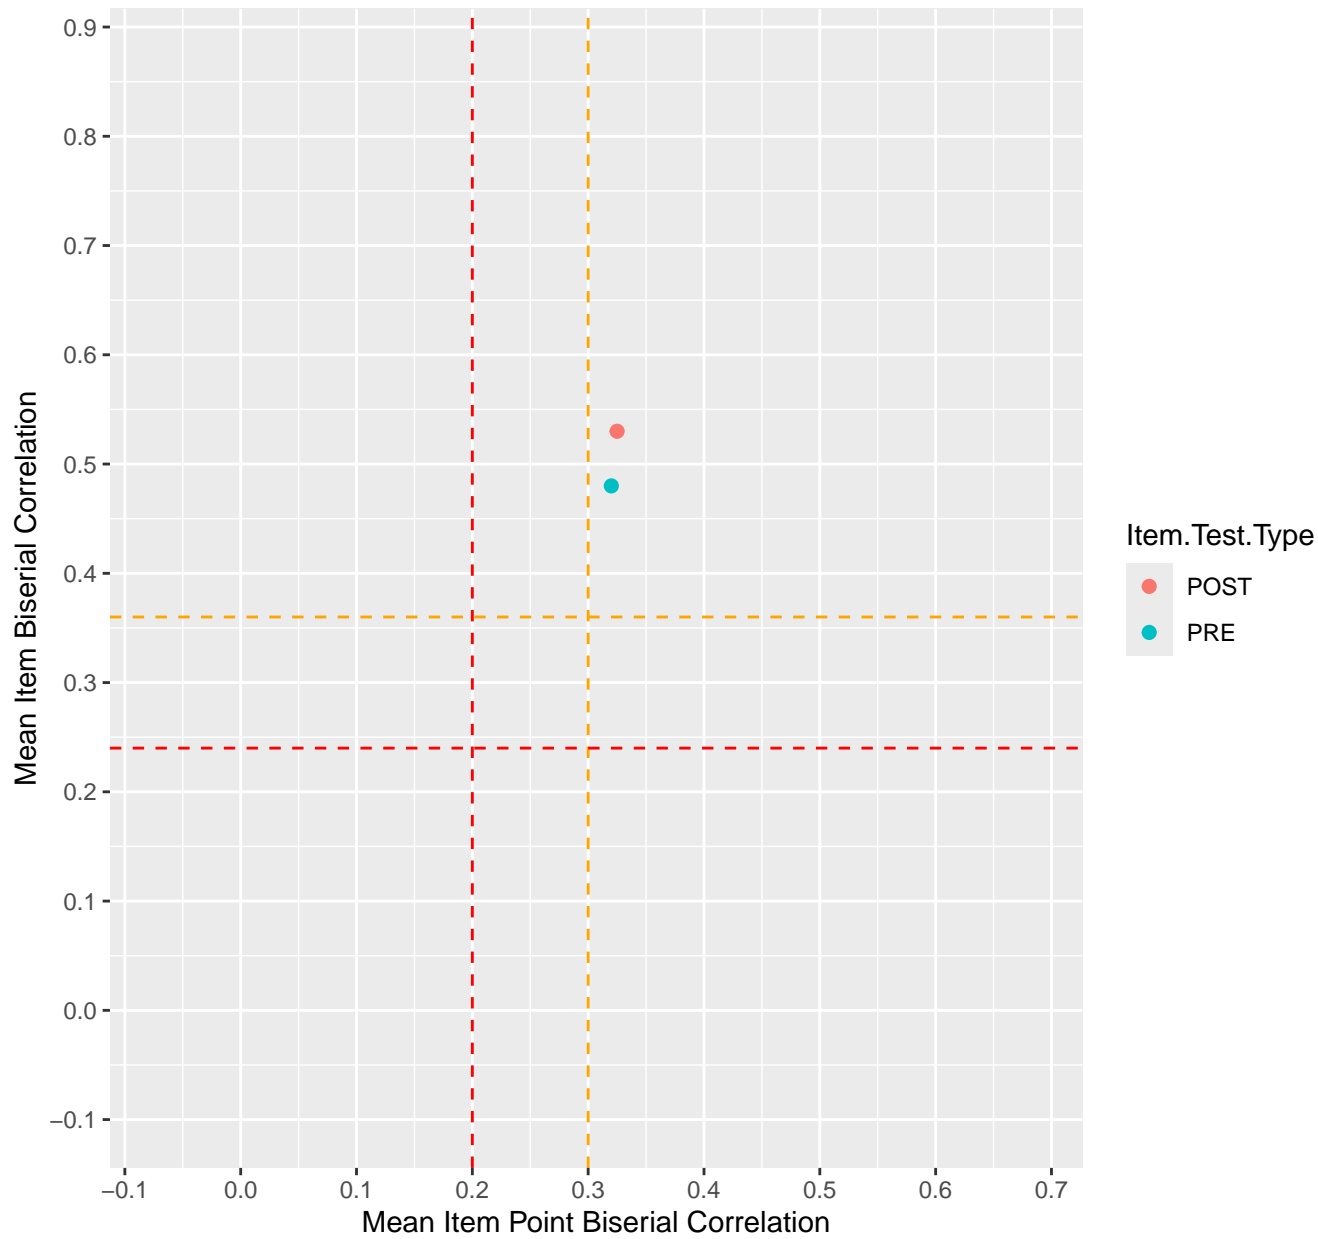

Mean Item Point Biserial vs Biserial Correlation For KD1.50.V1