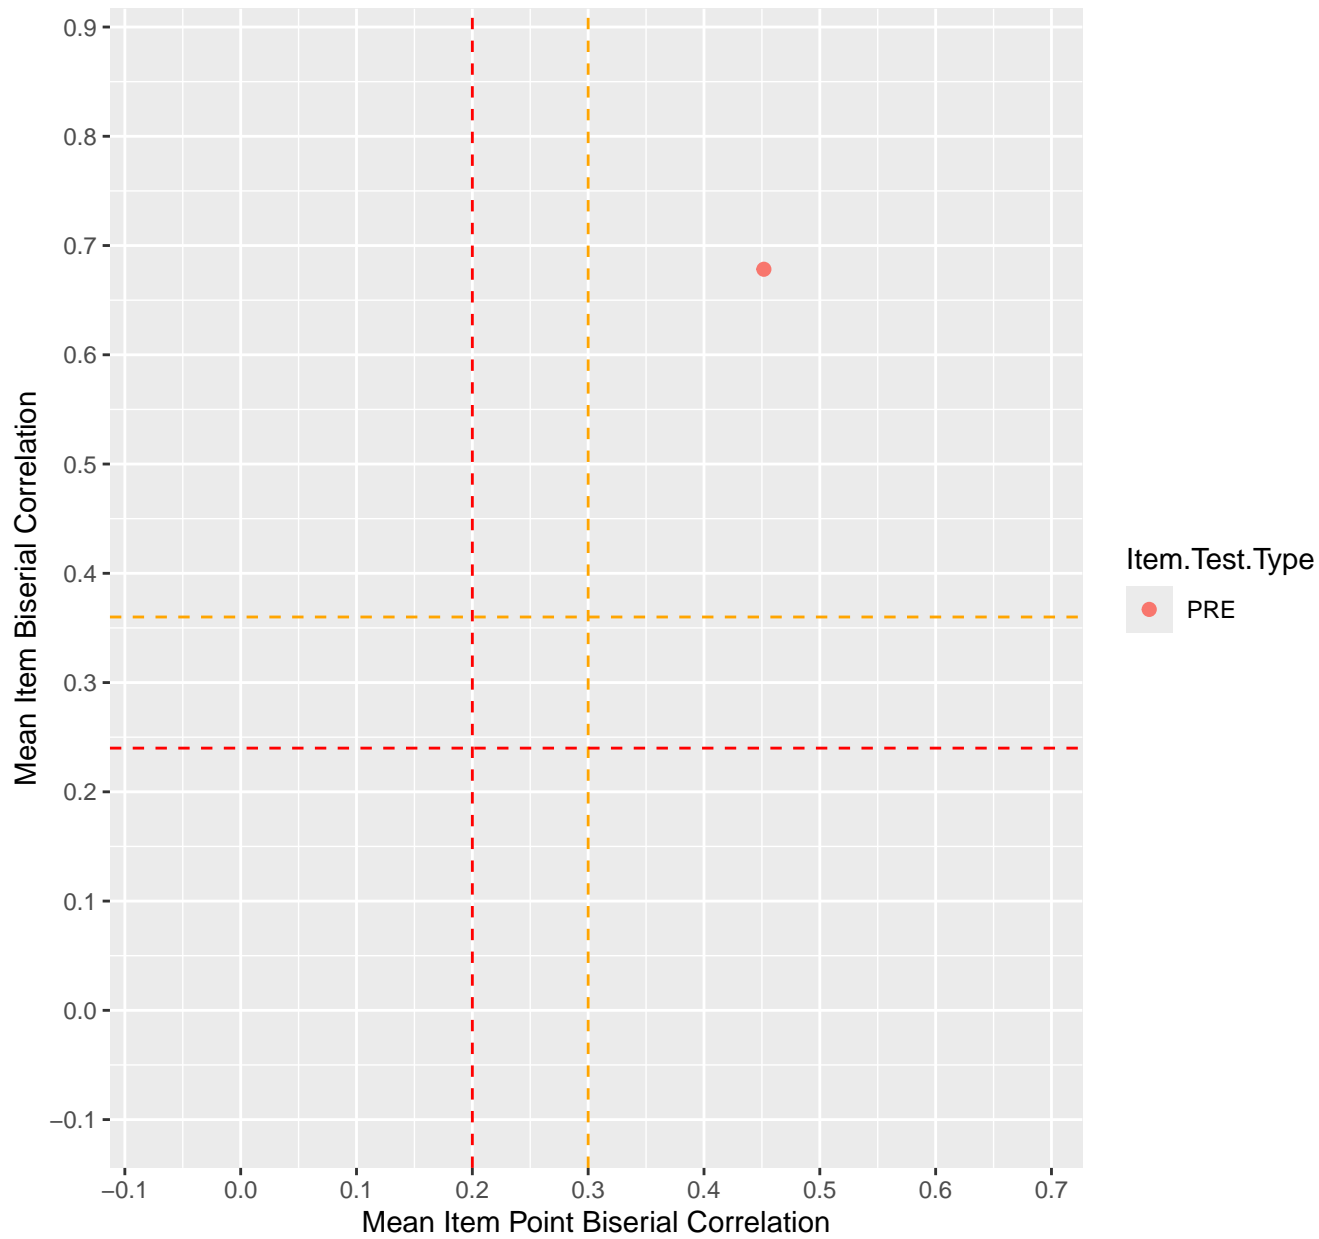

Mean Item Point Biserial vs Biserial Correlation For KD1.1.V1

Mean Item Point Biserial vs Biserial Correlation For KD1.1.V3

Mean Item Point Biserial vs Biserial Correlation For KD1.2.V1

Mean Item Point Biserial vs Biserial Correlation For KD1.3.V1

Mean Item Point Biserial vs Biserial Correlation For KD1.3.V2

Mean Item Point Biserial vs Biserial Correlation For KD1.4.V1

Mean Item Point Biserial vs Biserial Correlation For KD1.5.V1

Mean Item Point Biserial vs Biserial Correlation For KD1.5.V3

Mean Item Point Biserial vs Biserial Correlation For KD1.6.V1

Mean Item Point Biserial vs Biserial Correlation For KD1.6.V3

Mean Item Point Biserial vs Biserial Correlation For KD1.6.V4EC

Mean Item Point Biserial vs Biserial Correlation For KD1.7.V1

Mean Item Point Biserial vs Biserial Correlation For KD1.8.V1

Mean Item Point Biserial vs Biserial Correlation For KD1.8.V3

Mean Item Point Biserial vs Biserial Correlation For KD1.9.V1

Mean Item Point Biserial vs Biserial Correlation For KD1.10.V1