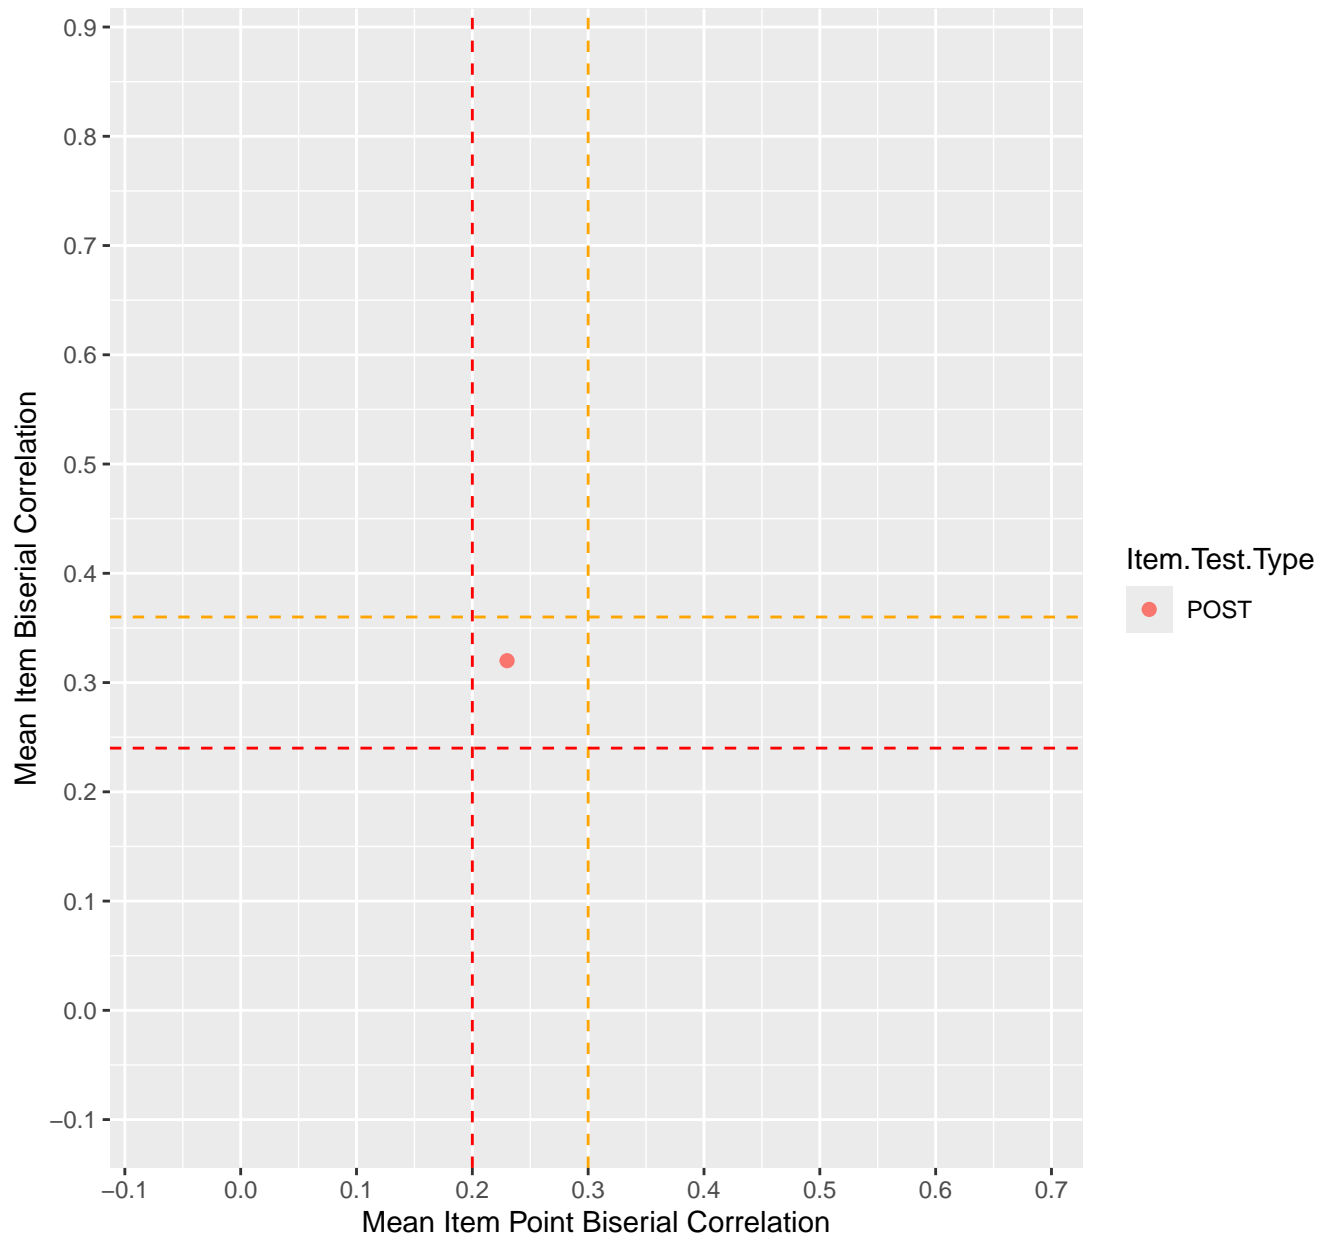

Mean Item Point Biserial vs Biserial Correlation For KD1.28.V1

Mean Item Point Biserial vs Biserial Correlation For KD1.28.V2AH

Mean Item Point Biserial vs Biserial Correlation For KD1.31.V1

Mean Item Point Biserial vs Biserial Correlation For KD1.32.V1