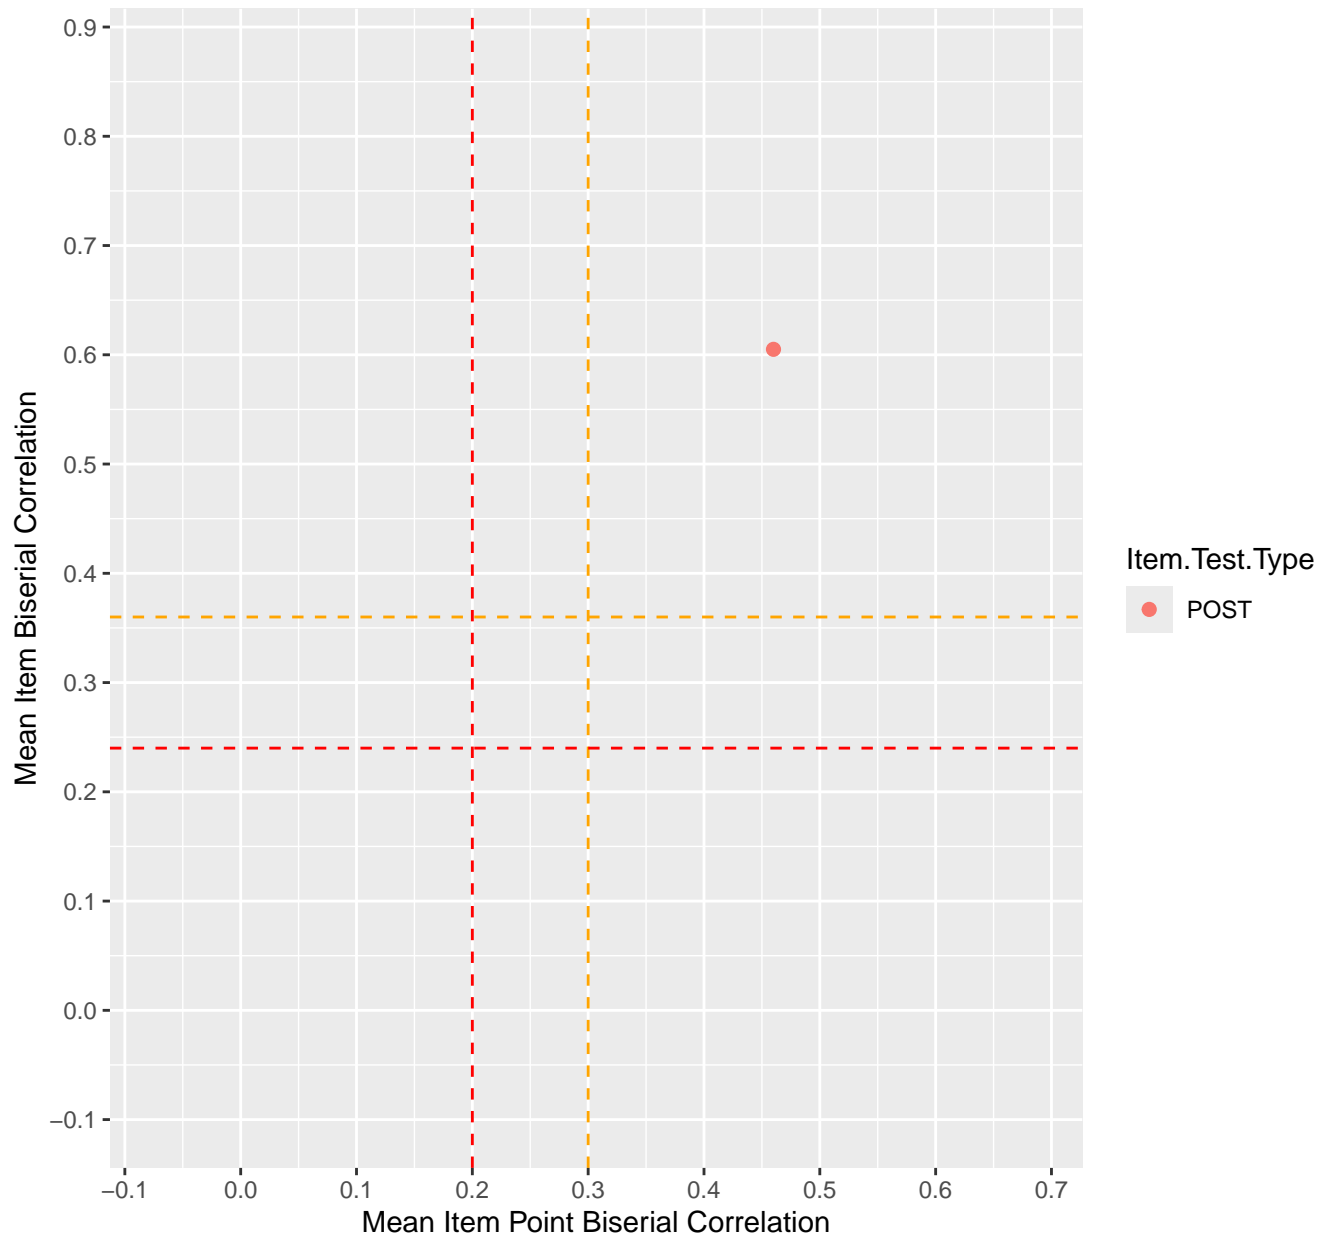

Mean Item Point Biserial vs Biserial Correlation For KD1.39.V3AH