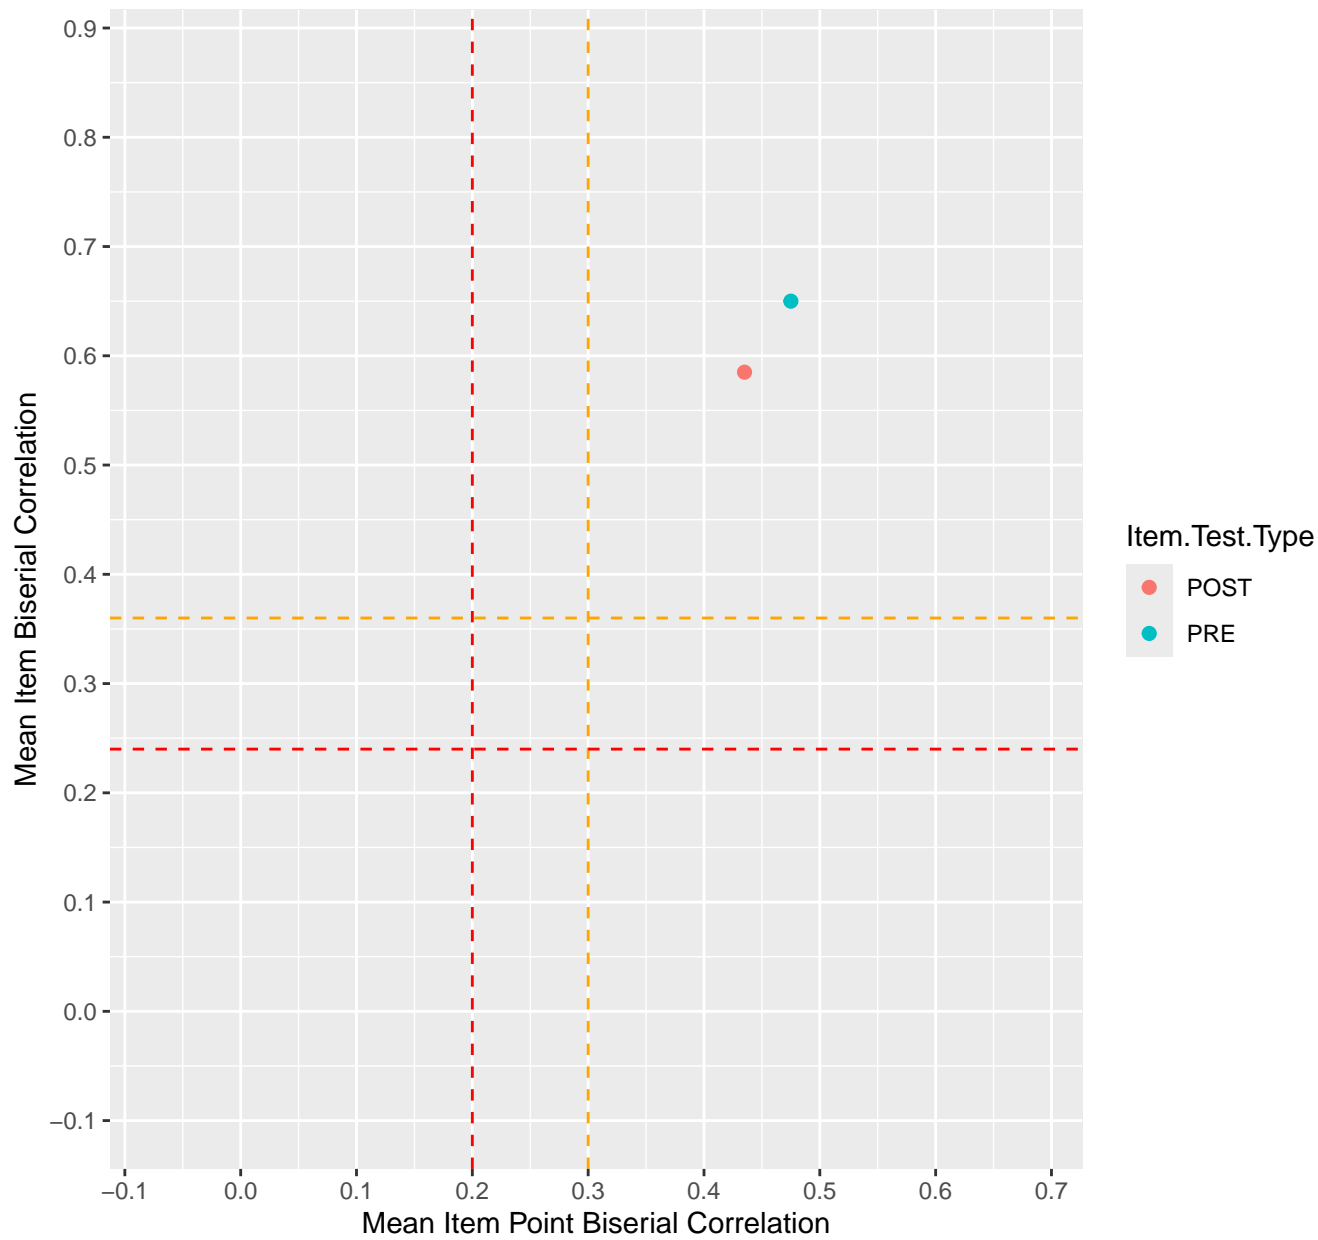

Mean Item Point Biserial vs Biserial Correlation For KD1.6.V1

Mean Item Point Biserial vs Biserial Correlation For KD1.6.V3

Mean Item Point Biserial vs Biserial Correlation For KD1.6.V4EC

Mean Item Point Biserial vs Biserial Correlation For KD1.7.V1

Mean Item Point Biserial vs Biserial Correlation For KD1.8.V1

Mean Item Point Biserial vs Biserial Correlation For KD1.8.V3

Mean Item Point Biserial vs Biserial Correlation For KD1.9.V1

Mean Item Point Biserial vs Biserial Correlation For KD1.10.V1

Mean Item Point Biserial vs Biserial Correlation For KD1.10.V3

Mean Item Point Biserial vs Biserial Correlation For KD1.10.V6EC

Mean Item Point Biserial vs Biserial Correlation For KD1.11.V1

Mean Item Point Biserial vs Biserial Correlation For KD1.11.V6EC

Mean Item Point Biserial vs Biserial Correlation For KD1.12.V1

Mean Item Point Biserial vs Biserial Correlation For KD1.13.V1

Mean Item Point Biserial vs Biserial Correlation For KD1.13.V3

Mean Item Point Biserial vs Biserial Correlation For KD1.13.V4EC