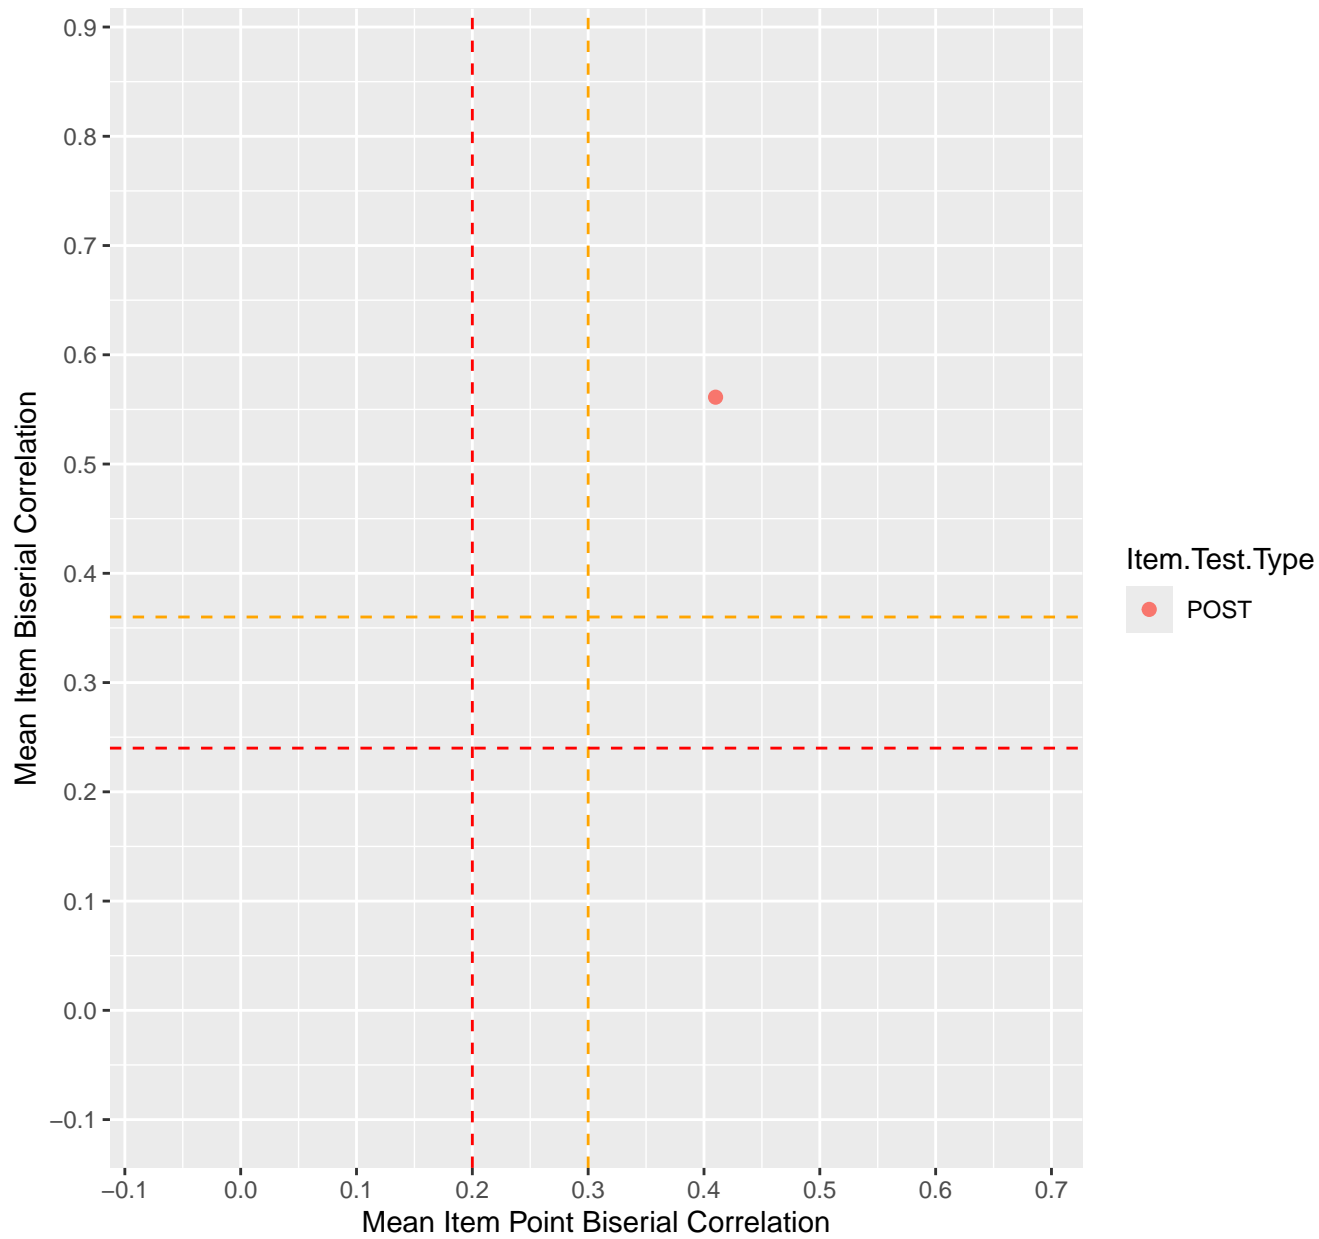

Mean Item Point Biserial vs Biserial Correlation For KD1.37.V1