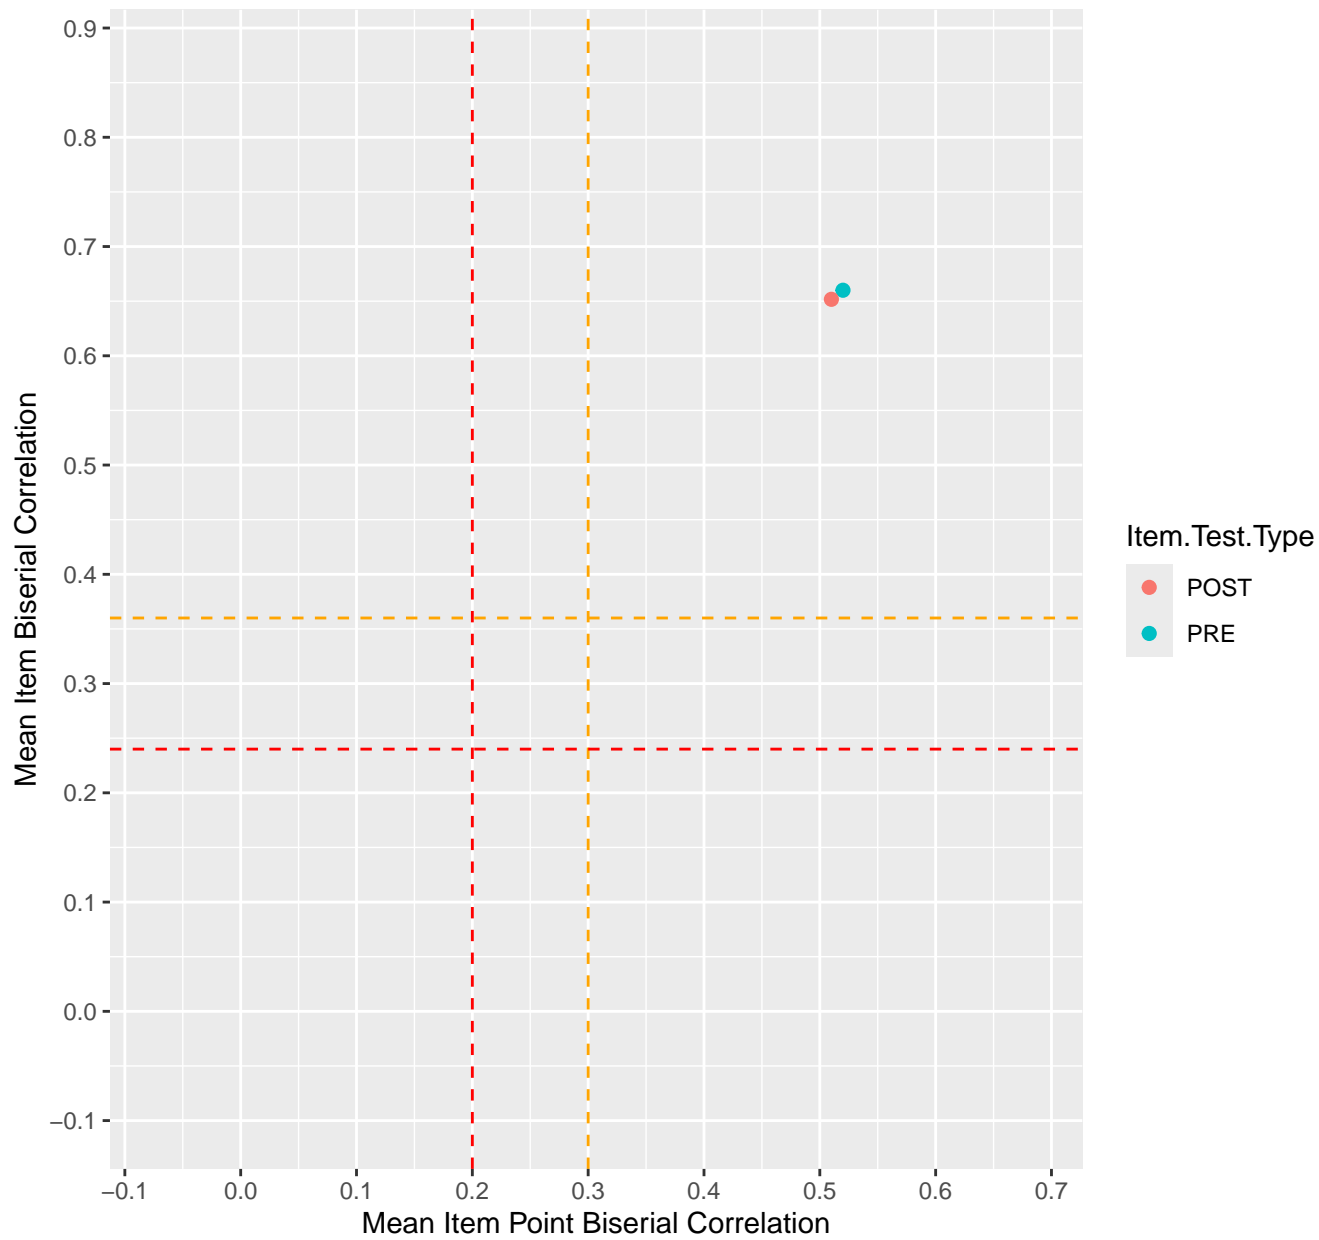

Mean Item Point Biserial vs Biserial Correlation For KD1.22.V1

Mean Item Point Biserial vs Biserial Correlation For KD1.22.V2EC

Mean Item Point Biserial vs Biserial Correlation For KD1.23.V2

Mean Item Point Biserial vs Biserial Correlation For KD1.24.V1