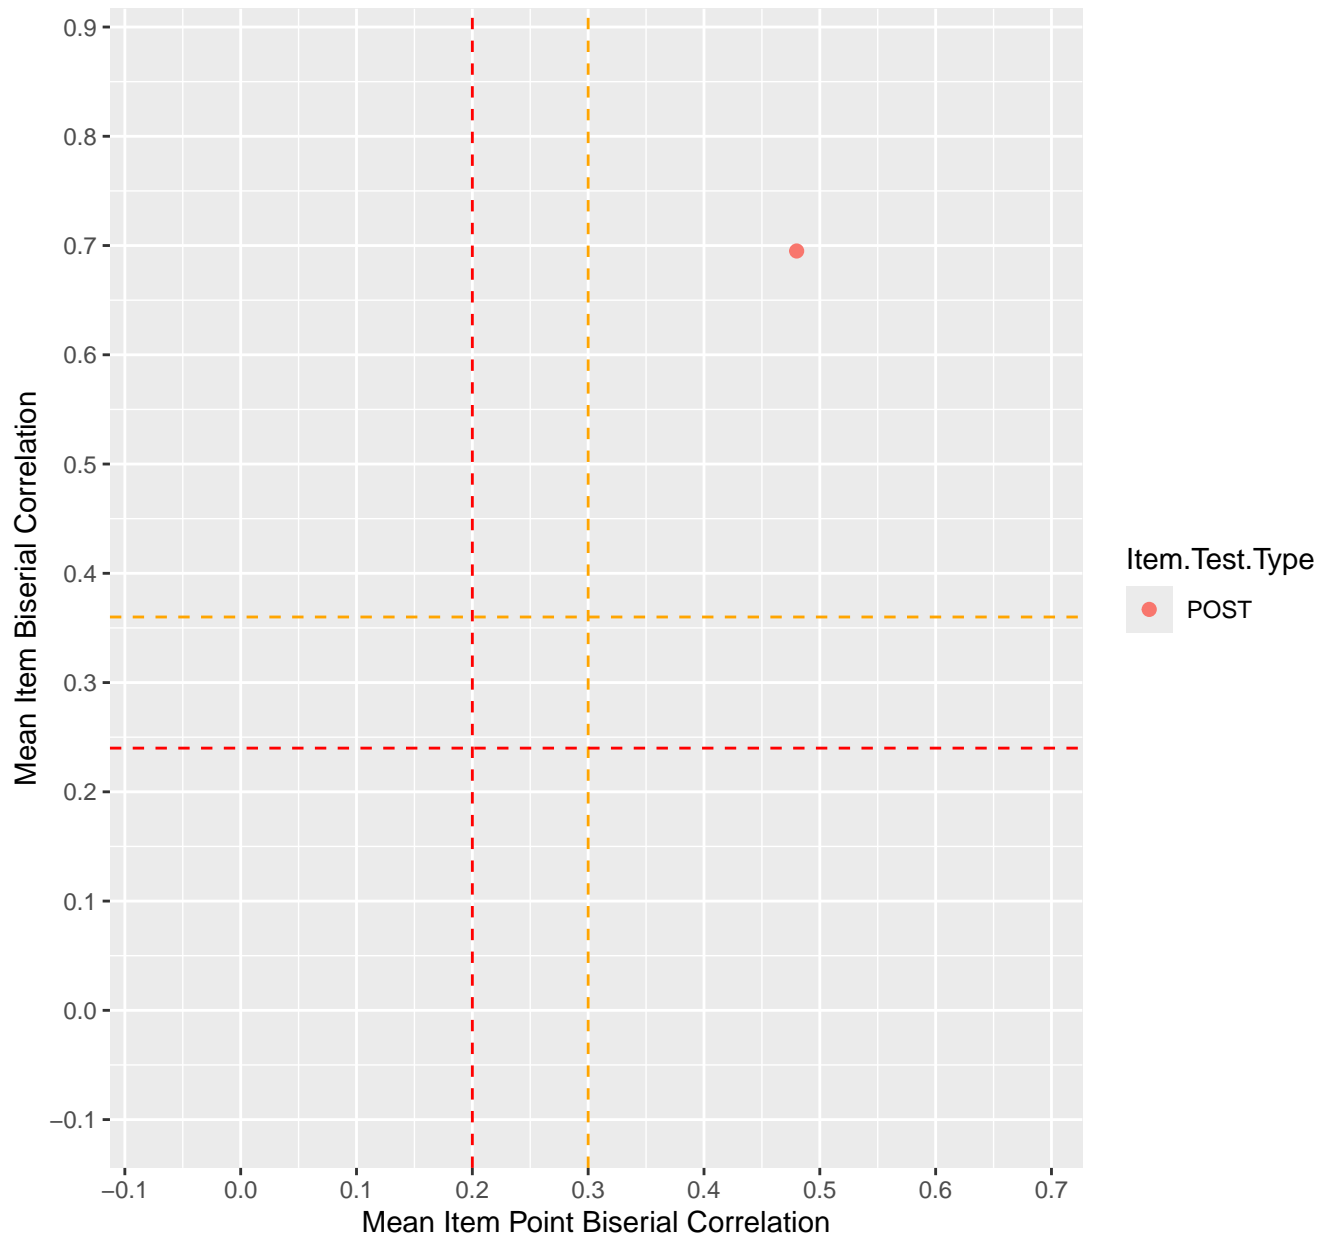

Mean Item Point Biserial vs Biserial Correlation For KD1.10.V3

Mean Item Point Biserial vs Biserial Correlation For KD1.10.V6EC

Mean Item Point Biserial vs Biserial Correlation For KD1.11.V1

Mean Item Point Biserial vs Biserial Correlation For KD1.11.V6EC

Mean Item Point Biserial vs Biserial Correlation For KD1.12.V1

Mean Item Point Biserial vs Biserial Correlation For KD1.13.V1

Mean Item Point Biserial vs Biserial Correlation For KD1.13.V3

Mean Item Point Biserial vs Biserial Correlation For KD1.13.V4EC

Mean Item Point Biserial vs Biserial Correlation For KD1.14.V1

Mean Item Point Biserial vs Biserial Correlation For KD1.14.V3

Mean Item Point Biserial vs Biserial Correlation For KD1.15.V1

Mean Item Point Biserial vs Biserial Correlation For KD1.15.V2EC

Mean Item Point Biserial vs Biserial Correlation For KD1.16.V1

Mean Item Point Biserial vs Biserial Correlation For KD1.17.V1

Mean Item Point Biserial vs Biserial Correlation For KD1.17.V2EC

Mean Item Point Biserial vs Biserial Correlation For KD1.17.V3AH