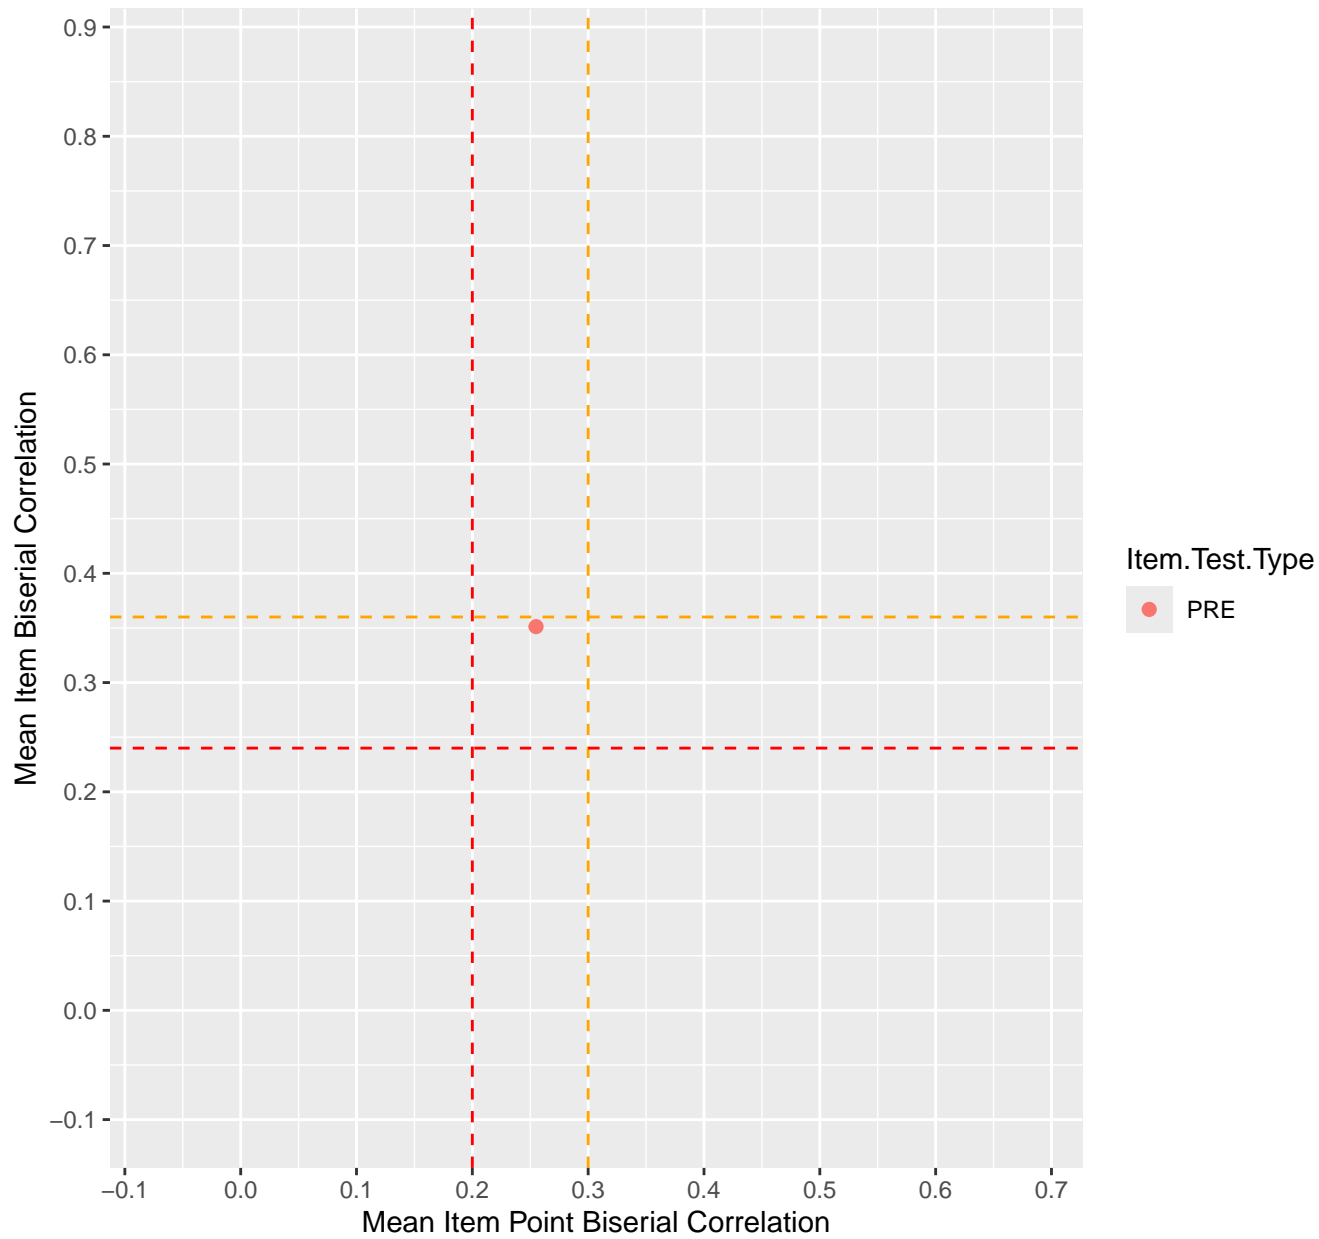

Mean Item Point Biserial vs Biserial Correlation For KD1.1.V1

Mean Item Point Biserial vs Biserial Correlation For KD1.1.V3

Mean Item Point Biserial vs Biserial Correlation For KD1.2.V1

Mean Item Point Biserial vs Biserial Correlation For KD1.3.V1

Mean Item Point Biserial vs Biserial Correlation For KD1.3.V2

Mean Item Point Biserial vs Biserial Correlation For KD1.4.V1

Mean Item Point Biserial vs Biserial Correlation For KD1.5.V1

Mean Item Point Biserial vs Biserial Correlation For KD1.5.V3

Mean Item Point Biserial vs Biserial Correlation For KD1.6.V1

Mean Item Point Biserial vs Biserial Correlation For KD1.6.V3

Mean Item Point Biserial vs Biserial Correlation For KD1.6.V4EC

Mean Item Point Biserial vs Biserial Correlation For KD1.7.V1