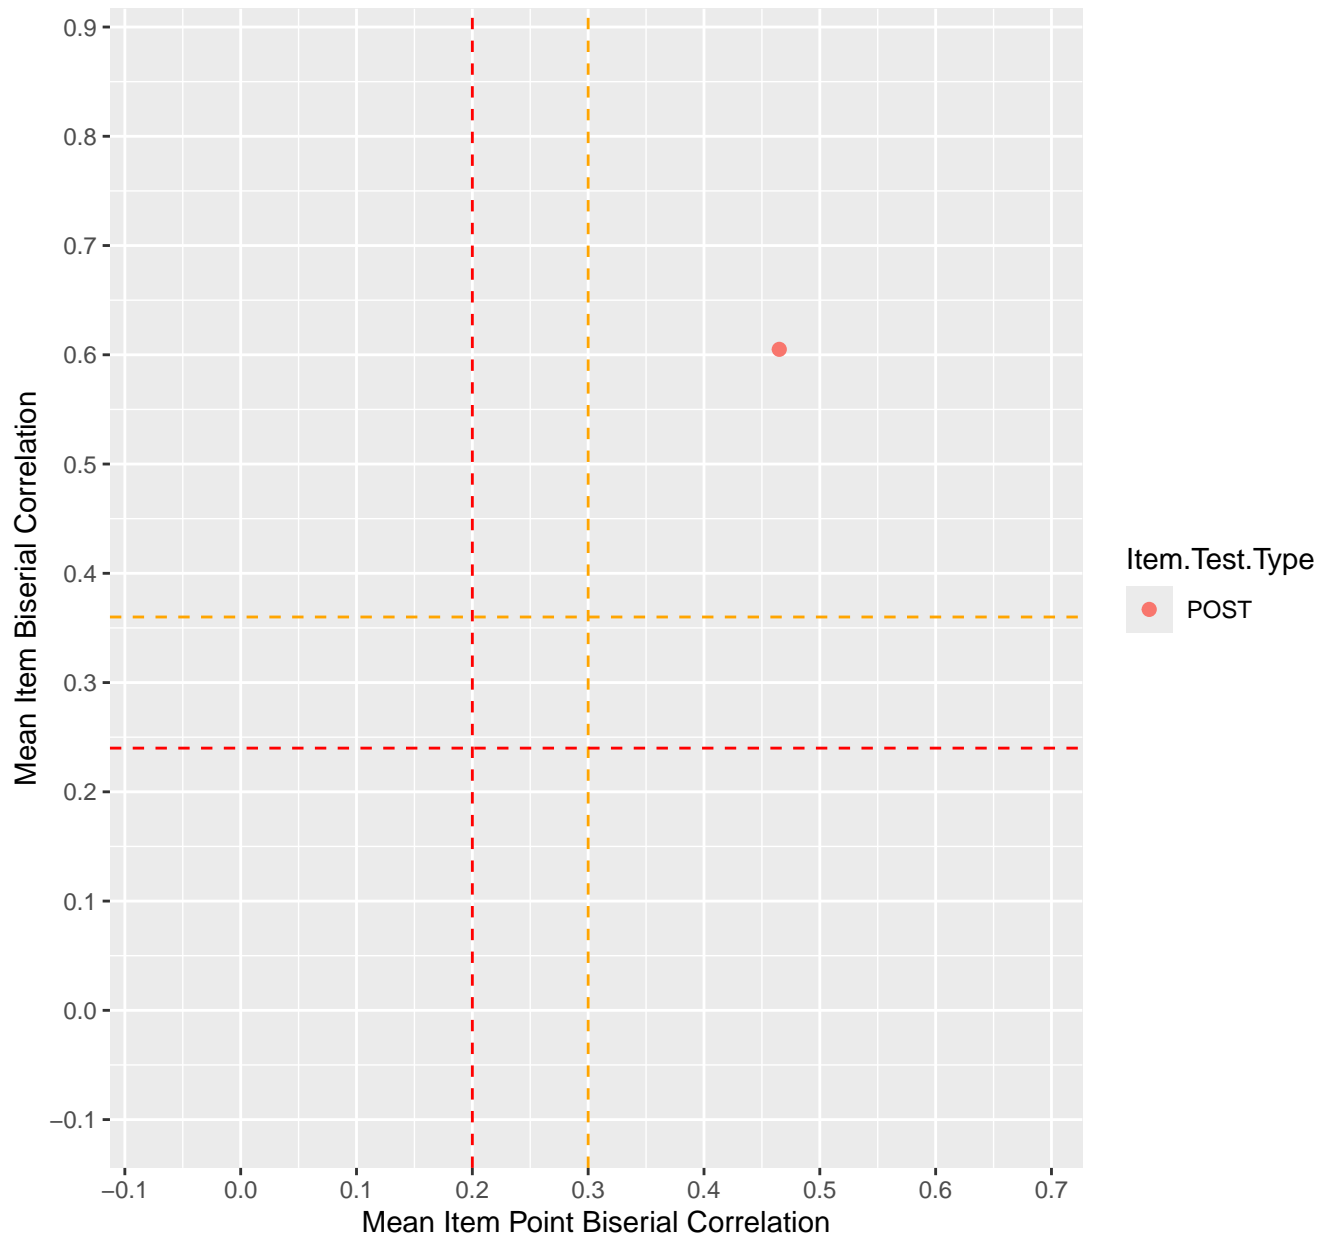

Mean Item Point Biserial vs Biserial Correlation For KD1.6.V1

Mean Item Point Biserial vs Biserial Correlation For KD1.6.V3

Mean Item Point Biserial vs Biserial Correlation For KD1.6.V4EC

Mean Item Point Biserial vs Biserial Correlation For KD1.7.V1

Mean Item Point Biserial vs Biserial Correlation For KD1.8.V1

Mean Item Point Biserial vs Biserial Correlation For KD1.8.V3

Mean Item Point Biserial vs Biserial Correlation For KD1.9.V1

Mean Item Point Biserial vs Biserial Correlation For KD1.10.V1

Mean Item Point Biserial vs Biserial Correlation For KD1.10.V3

Mean Item Point Biserial vs Biserial Correlation For KD1.10.V6EC

Mean Item Point Biserial vs Biserial Correlation For KD1.11.V1

Mean Item Point Biserial vs Biserial Correlation For KD1.11.V6EC

Mean Item Point Biserial vs Biserial Correlation For KD1.12.V1

Mean Item Point Biserial vs Biserial Correlation For KD1.13.V1

Mean Item Point Biserial vs Biserial Correlation For KD1.13.V3

Mean Item Point Biserial vs Biserial Correlation For KD1.13.V4EC