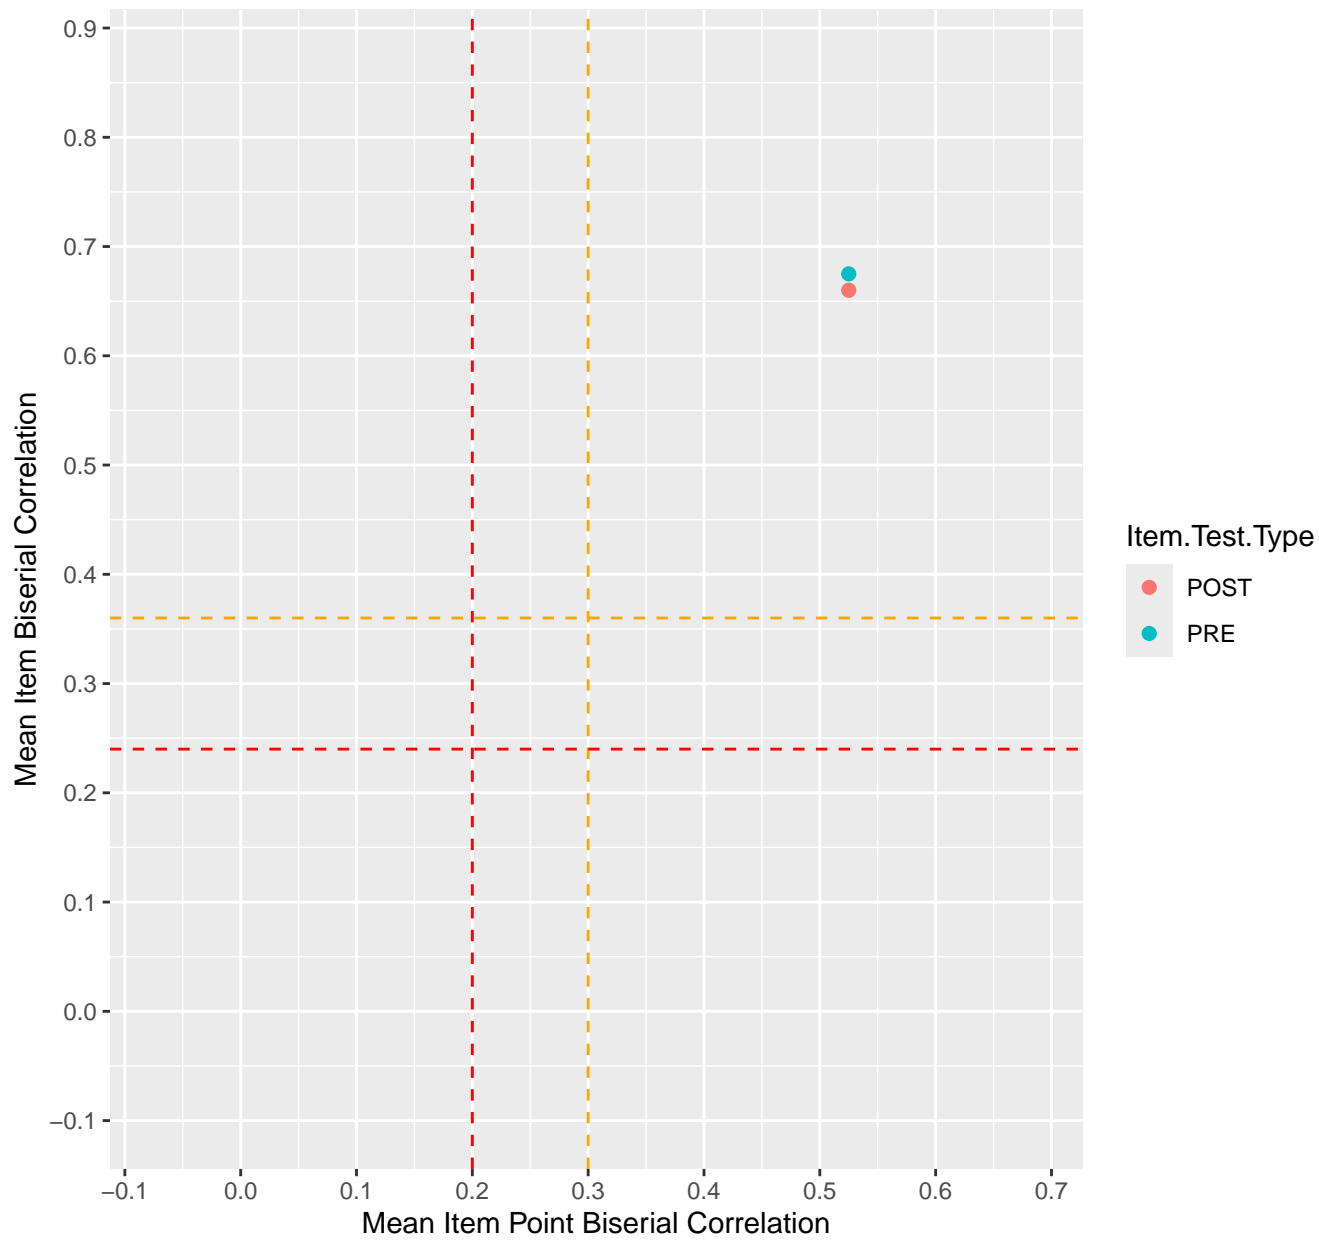

Mean Item Point Biserial vs Biserial Correlation For KD1.16.V1

Mean Item Point Biserial vs Biserial Correlation For KD1.17.V1

Mean Item Point Biserial vs Biserial Correlation For KD1.17.V2EC

Mean Item Point Biserial vs Biserial Correlation For KD1.17.V3AH

Mean Item Point Biserial vs Biserial Correlation For KD1.18.V1

Mean Item Point Biserial vs Biserial Correlation For KD1.18.V3

Mean Item Point Biserial vs Biserial Correlation For KD1.19.V1

Mean Item Point Biserial vs Biserial Correlation For KD1.19.V3

Mean Item Point Biserial vs Biserial Correlation For KD1.20.V1

Mean Item Point Biserial vs Biserial Correlation For KD1.20.V2EC

Mean Item Point Biserial vs Biserial Correlation For KD1.21.V1

Mean Item Point Biserial vs Biserial Correlation For KD1.21.V2