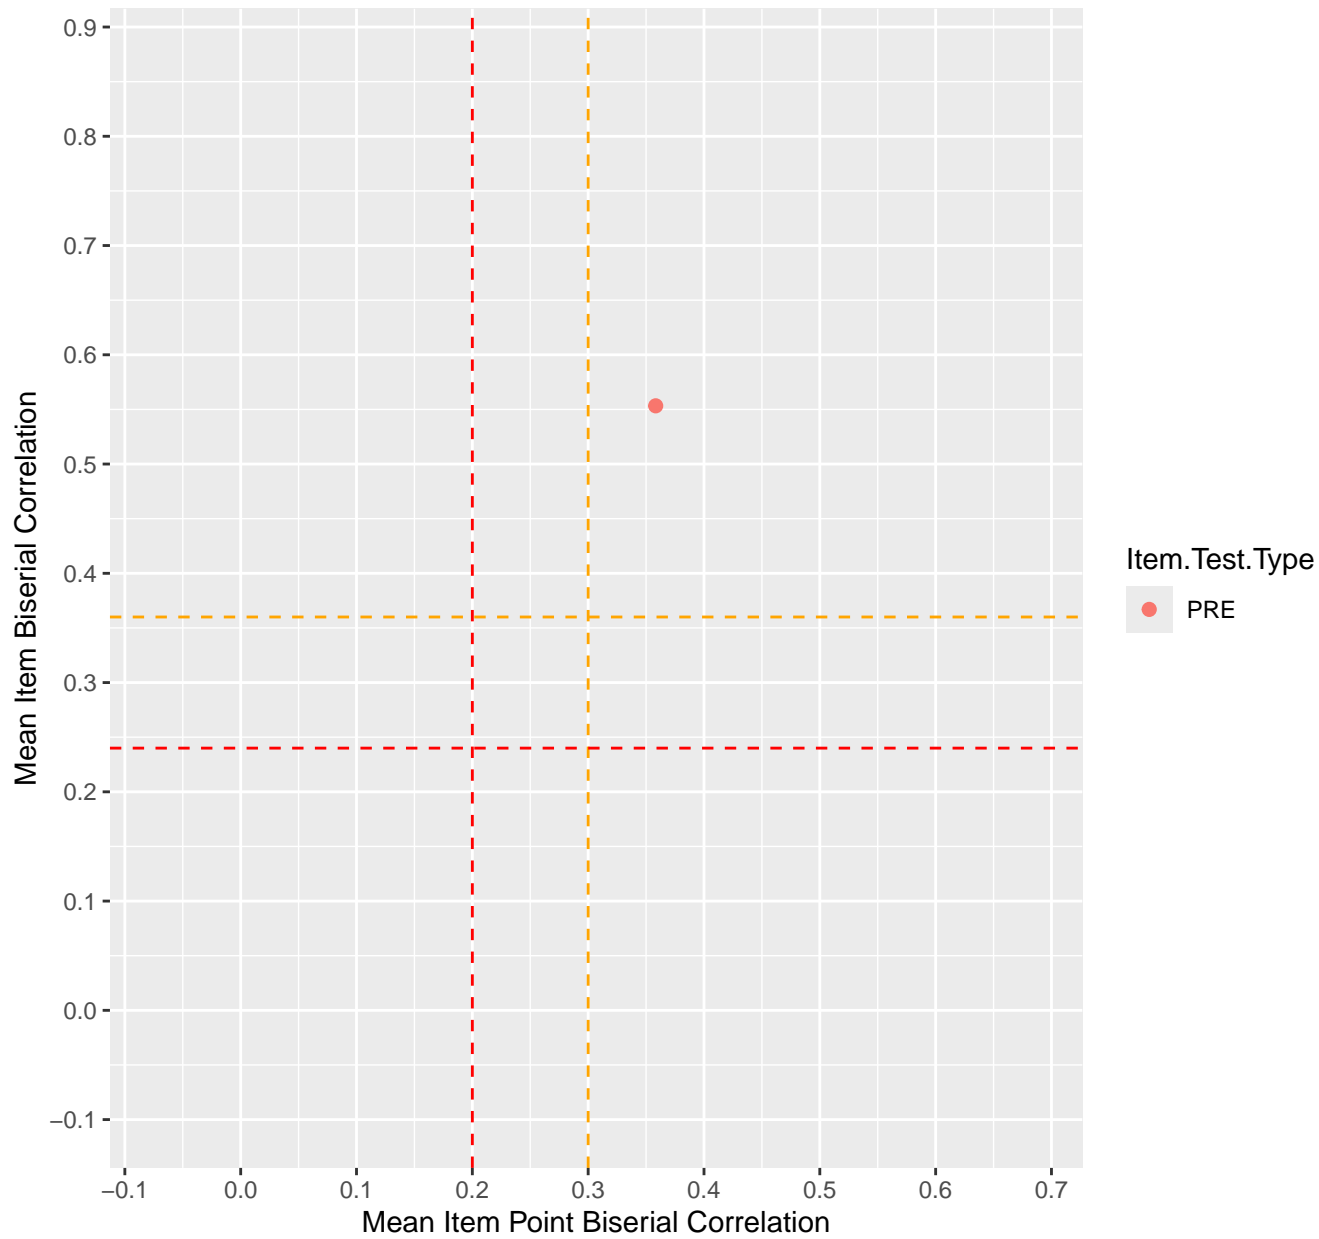

Mean Item Point Biserial vs Biserial Correlation For KD1.1.V1

Mean Item Point Biserial vs Biserial Correlation For KD1.1.V3

Mean Item Point Biserial vs Biserial Correlation For KD1.2.V1

Mean Item Point Biserial vs Biserial Correlation For KD1.3.V1

Mean Item Point Biserial vs Biserial Correlation For KD1.3.V2

Mean Item Point Biserial vs Biserial Correlation For KD1.4.V1

Mean Item Point Biserial vs Biserial Correlation For KD1.5.V1

Mean Item Point Biserial vs Biserial Correlation For KD1.5.V3

Mean Item Point Biserial vs Biserial Correlation For KD1.6.V1

Mean Item Point Biserial vs Biserial Correlation For KD1.6.V3

Mean Item Point Biserial vs Biserial Correlation For KD1.6.V4EC

Mean Item Point Biserial vs Biserial Correlation For KD1.7.V1