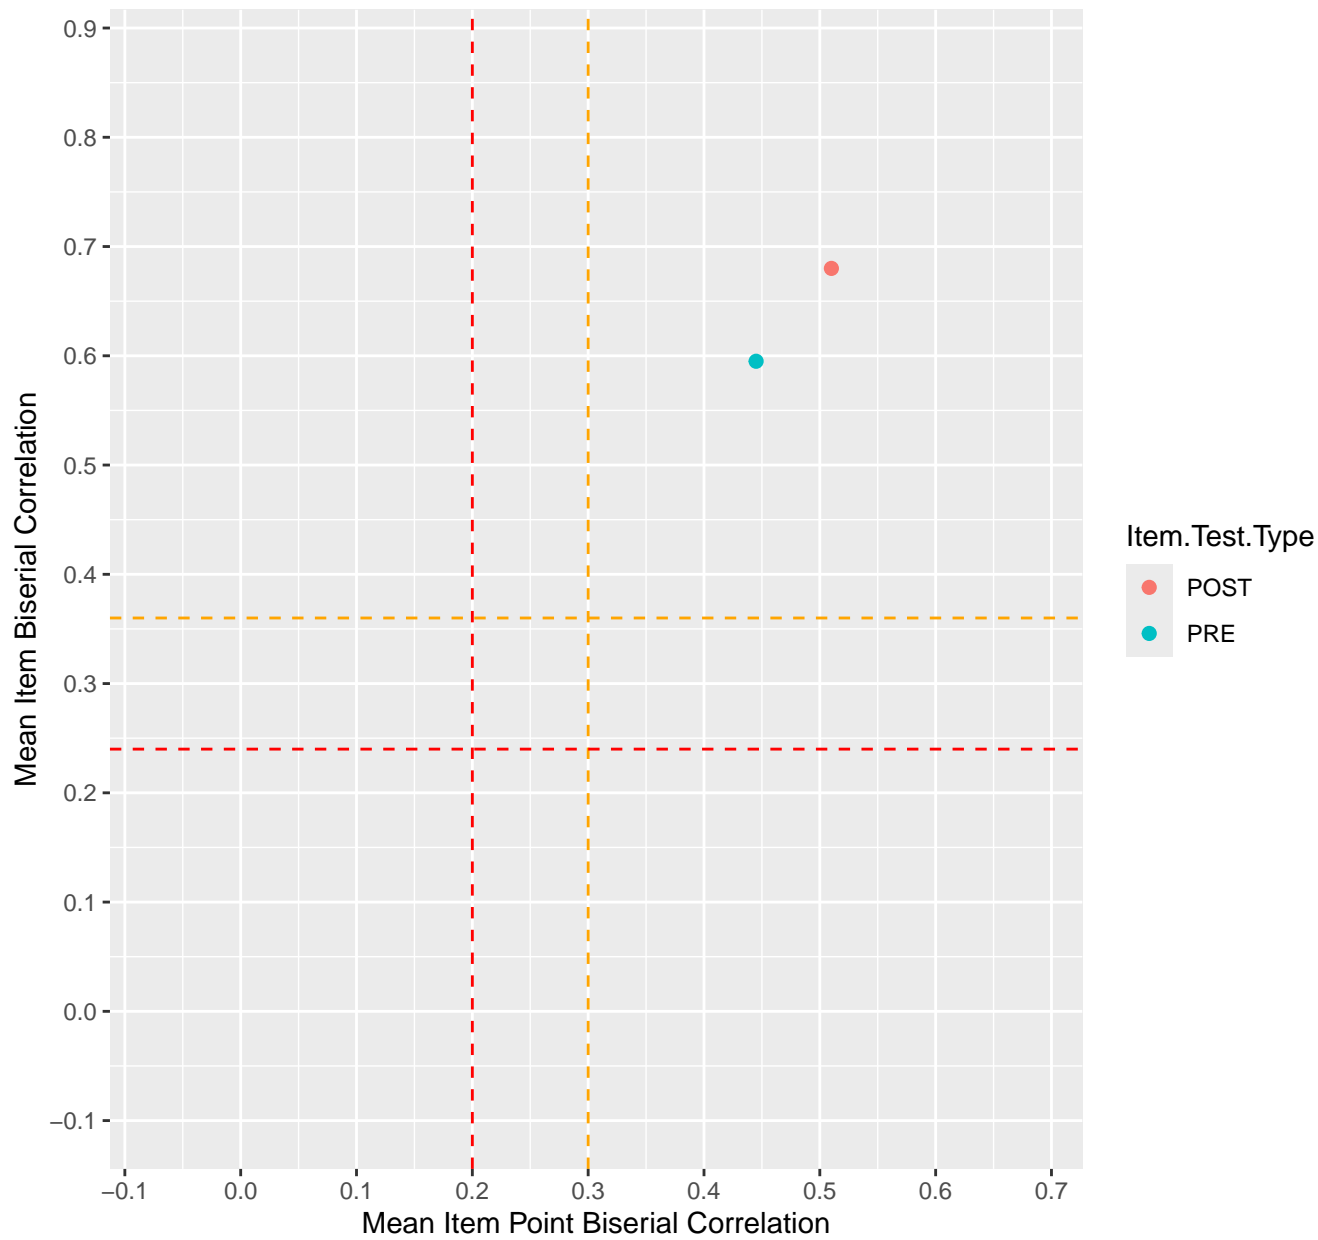

Mean Item Point Biserial vs Biserial Correlation For KD1.6.V1

Mean Item Point Biserial vs Biserial Correlation For KD1.6.V3

Mean Item Point Biserial vs Biserial Correlation For KD1.6.V4EC

Mean Item Point Biserial vs Biserial Correlation For KD1.7.V1

Mean Item Point Biserial vs Biserial Correlation For KD1.10.V3

Mean Item Point Biserial vs Biserial Correlation For KD1.10.V6EC

Mean Item Point Biserial vs Biserial Correlation For KD1.11.V1

Mean Item Point Biserial vs Biserial Correlation For KD1.11.V6EC

Mean Item Point Biserial vs Biserial Correlation For KD1.12.V1

Mean Item Point Biserial vs Biserial Correlation For KD1.13.V1

Mean Item Point Biserial vs Biserial Correlation For KD1.13.V3

Mean Item Point Biserial vs Biserial Correlation For KD1.13.V4EC

Mean Item Point Biserial vs Biserial Correlation For KD1.14.V1

Mean Item Point Biserial vs Biserial Correlation For KD1.14.V3

Mean Item Point Biserial vs Biserial Correlation For KD1.15.V1

Mean Item Point Biserial vs Biserial Correlation For KD1.15.V2EC