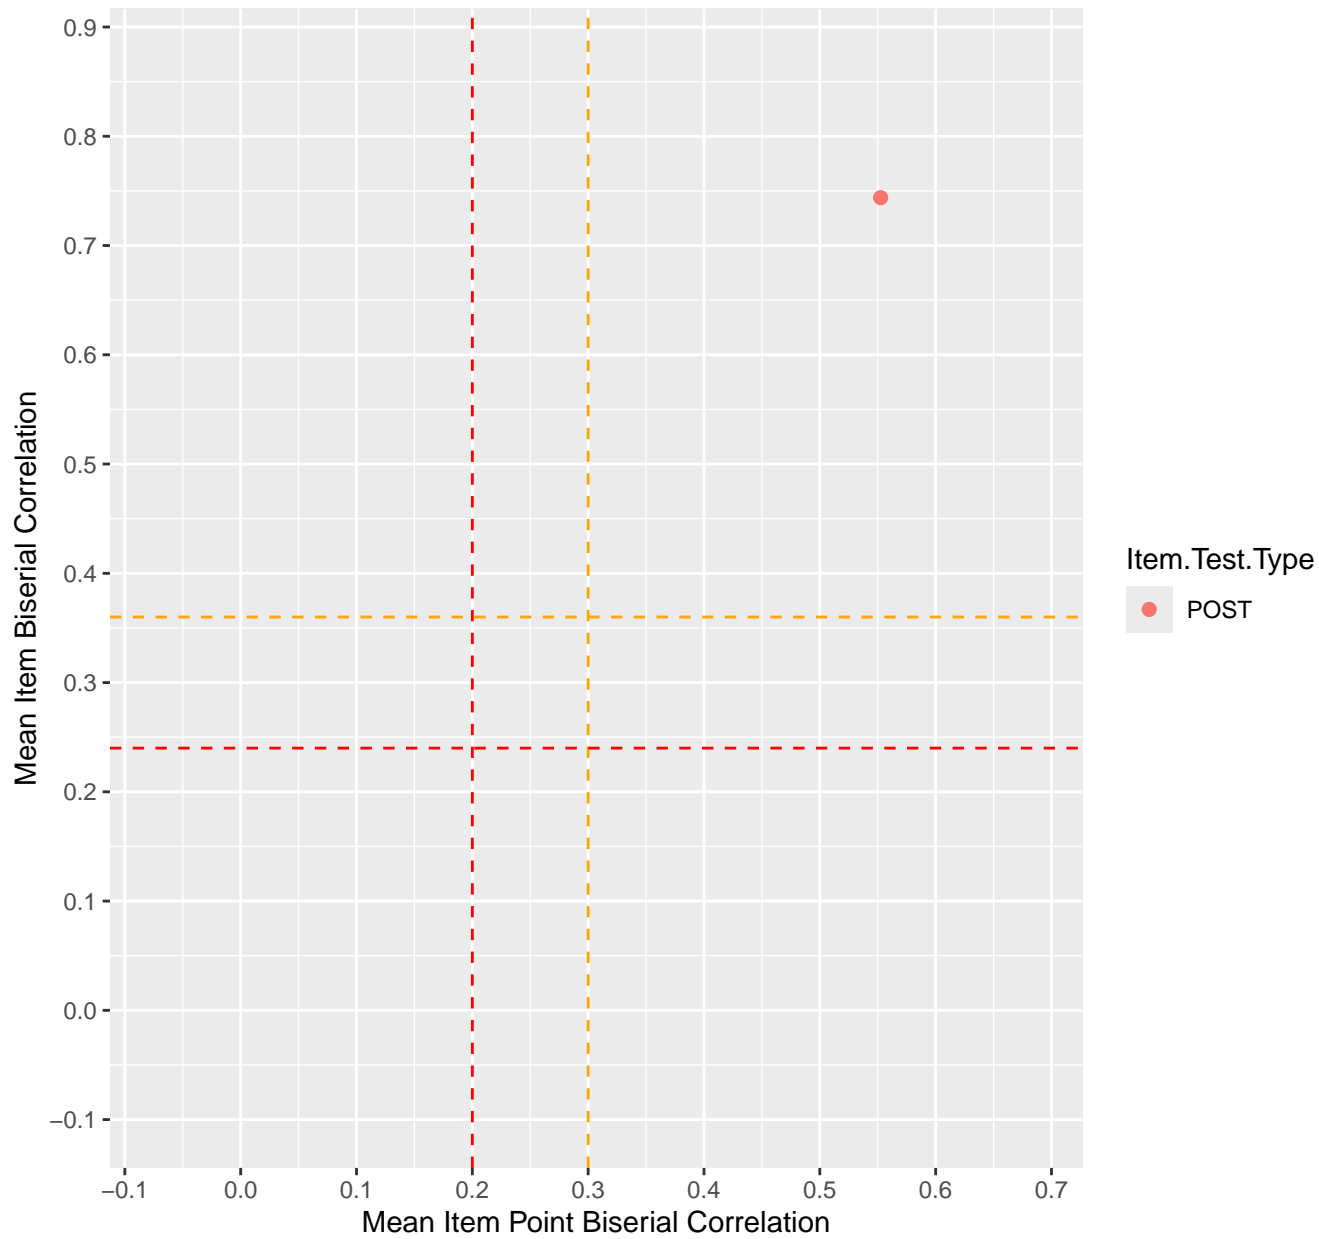

Mean Item Point Biserial vs Biserial Correlation For KD1.46.V1