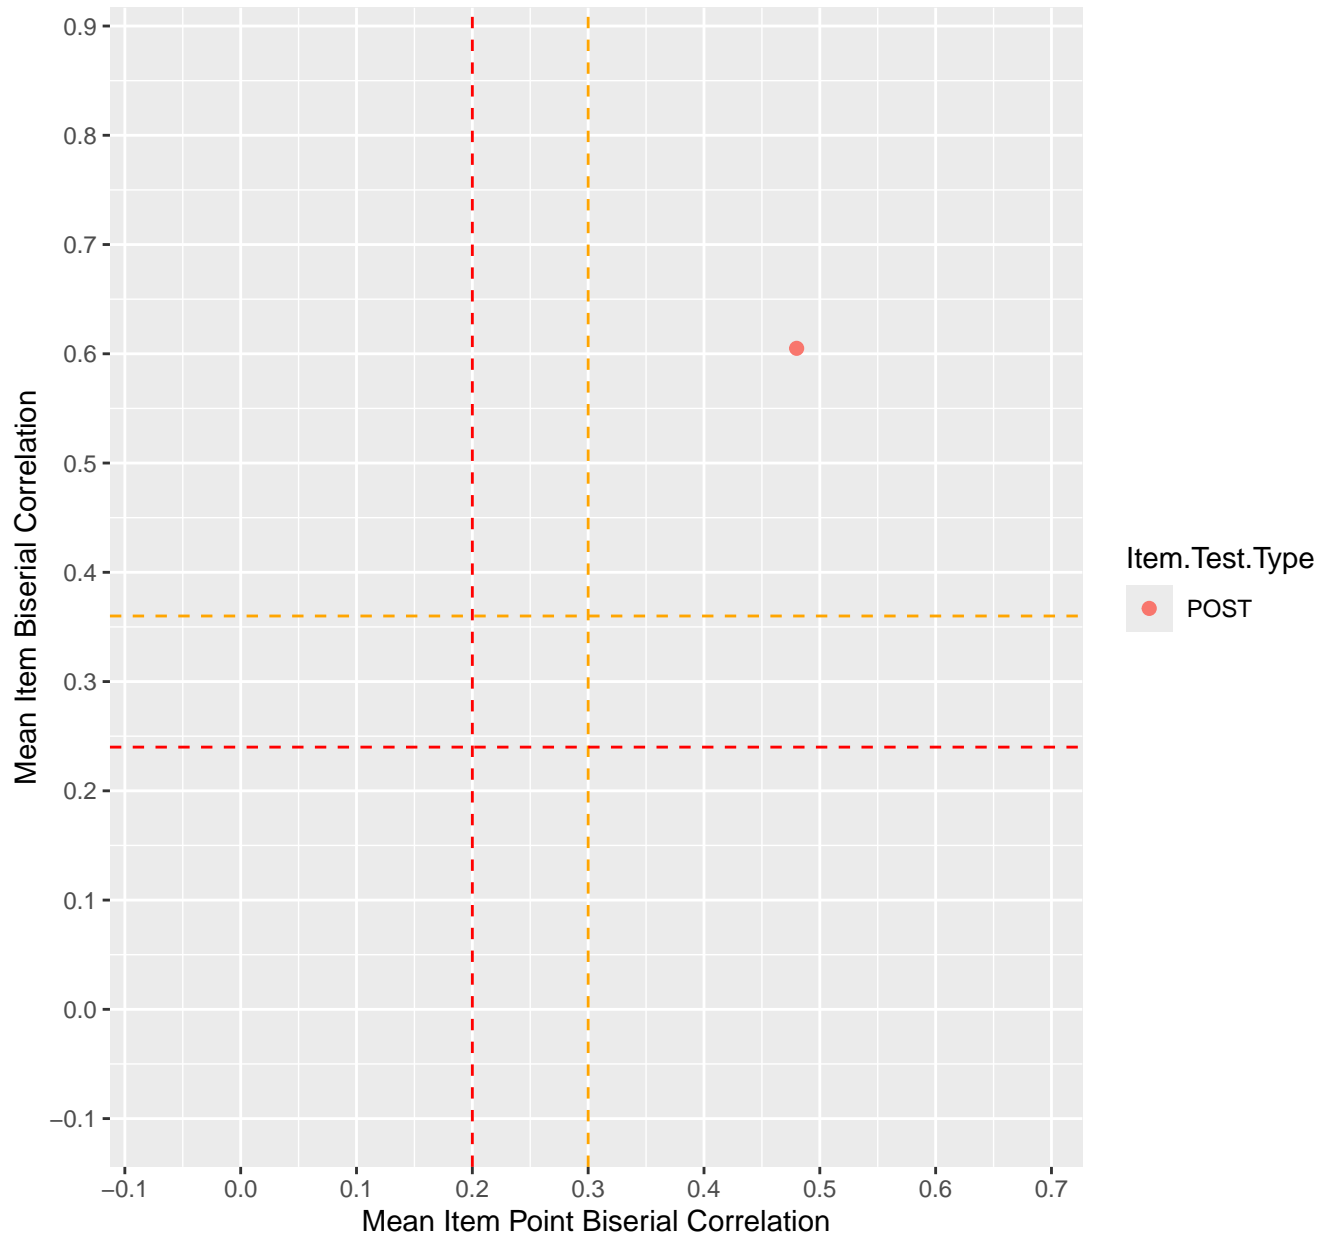

Mean Item Point Biserial vs Biserial Correlation For KD1.32.V3AH