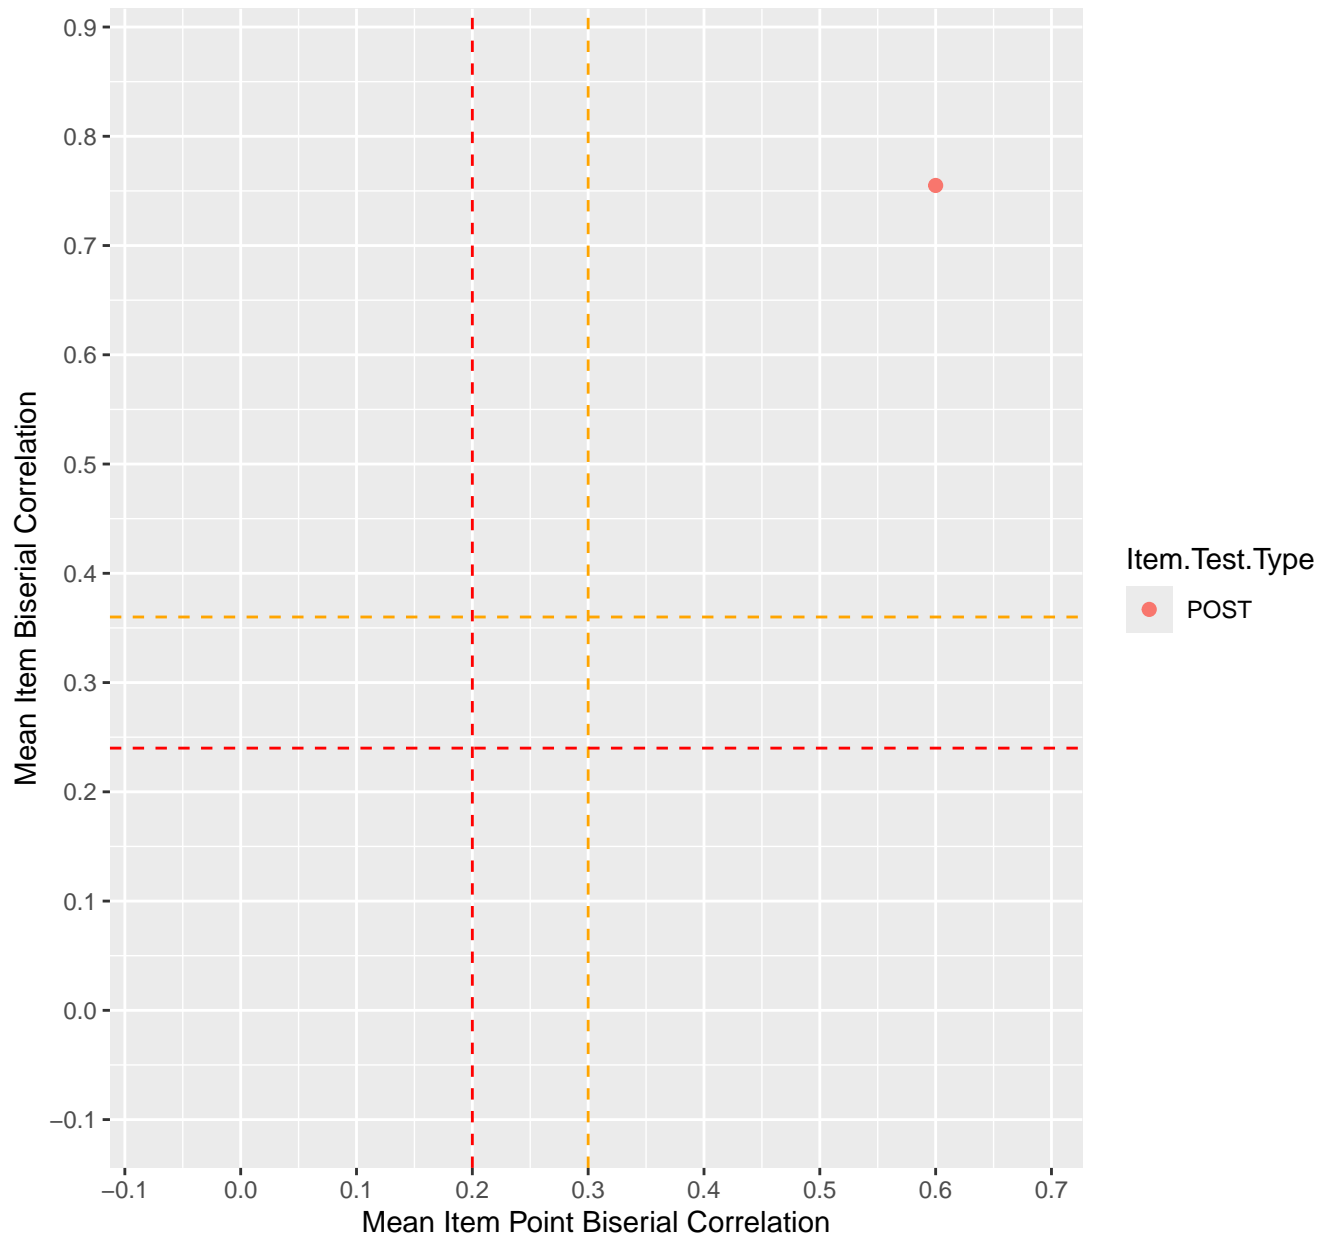

Mean Item Point Biserial vs Biserial Correlation For KD1.39.V3AH

Mean Item Point Biserial vs Biserial Correlation For KD1.40.V3AH

Mean Item Point Biserial vs Biserial Correlation For KD1.41.V1

Mean Item Point Biserial vs Biserial Correlation For KD1.42.V6EC