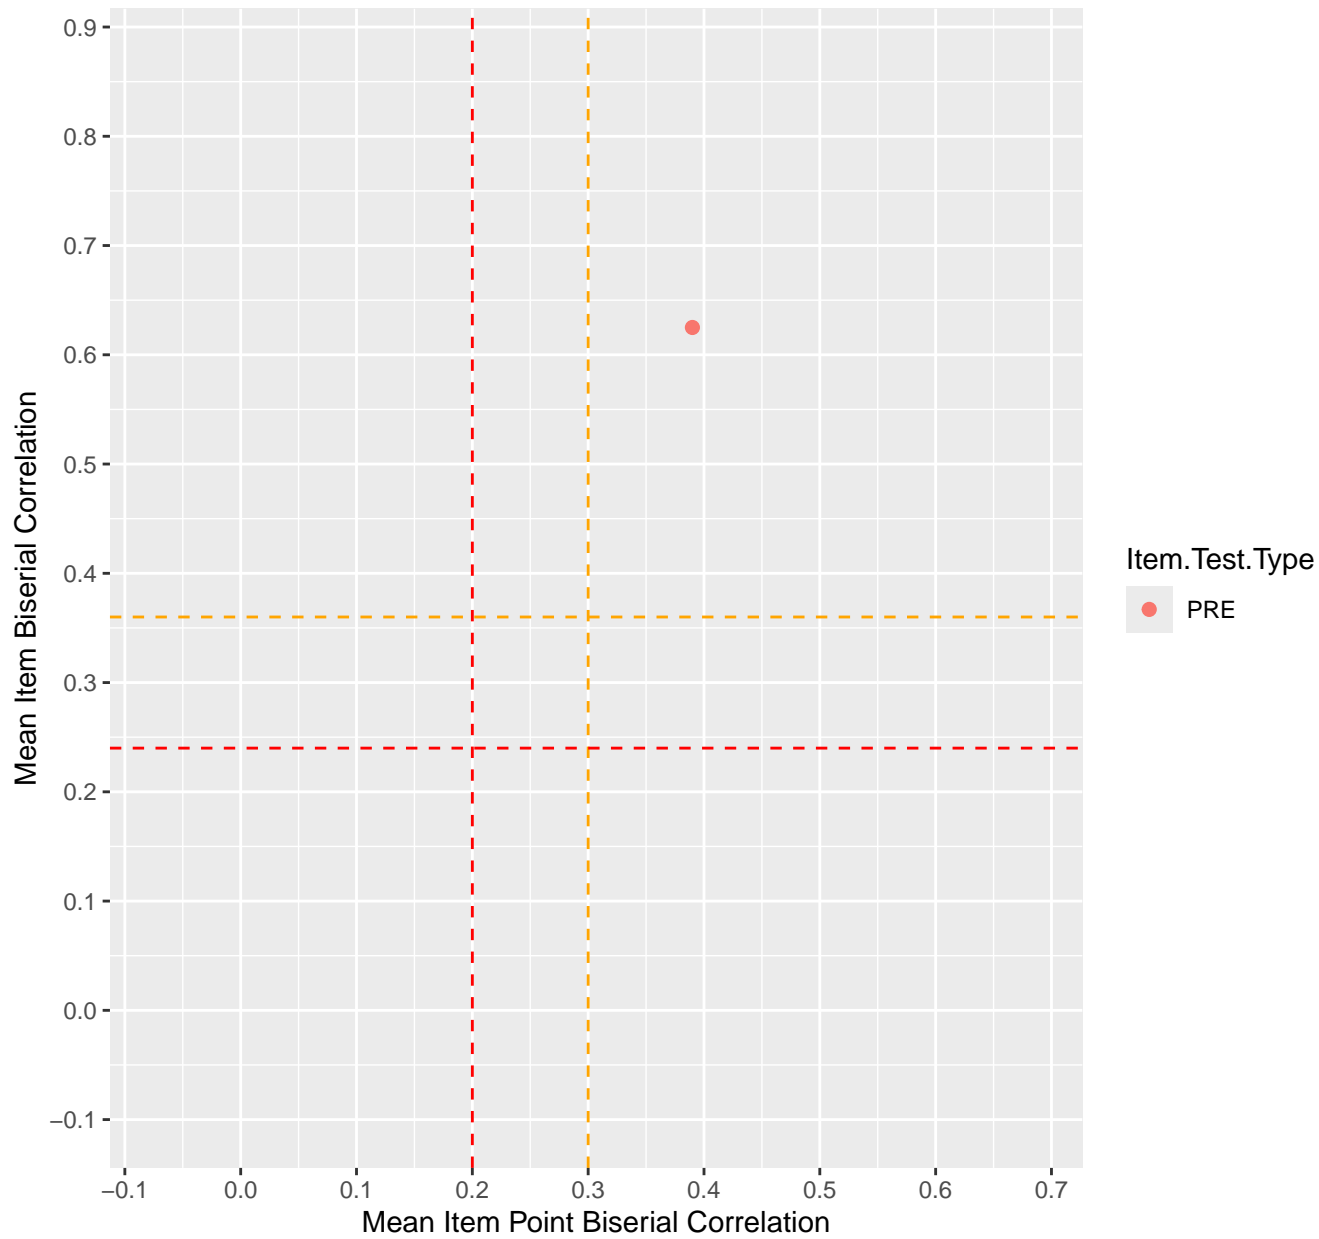

Mean Item Point Biserial vs Biserial Correlation For KD1.1.V1

Mean Item Point Biserial vs Biserial Correlation For KD1.1.V3

Mean Item Point Biserial vs Biserial Correlation For KD1.2.V1

Mean Item Point Biserial vs Biserial Correlation For KD1.3.V1

Mean Item Point Biserial vs Biserial Correlation For KD1.3.V2

Mean Item Point Biserial vs Biserial Correlation For KD1.4.V1

Mean Item Point Biserial vs Biserial Correlation For KD1.5.V1

Mean Item Point Biserial vs Biserial Correlation For KD1.5.V3

Mean Item Point Biserial vs Biserial Correlation For KD1.6.V1

Mean Item Point Biserial vs Biserial Correlation For KD1.6.V3

Mean Item Point Biserial vs Biserial Correlation For KD1.6.V4EC

Mean Item Point Biserial vs Biserial Correlation For KD1.7.V1

Mean Item Point Biserial vs Biserial Correlation For KD1.8.V1

Mean Item Point Biserial vs Biserial Correlation For KD1.8.V3

Mean Item Point Biserial vs Biserial Correlation For KD1.9.V1

Mean Item Point Biserial vs Biserial Correlation For KD1.10.V1