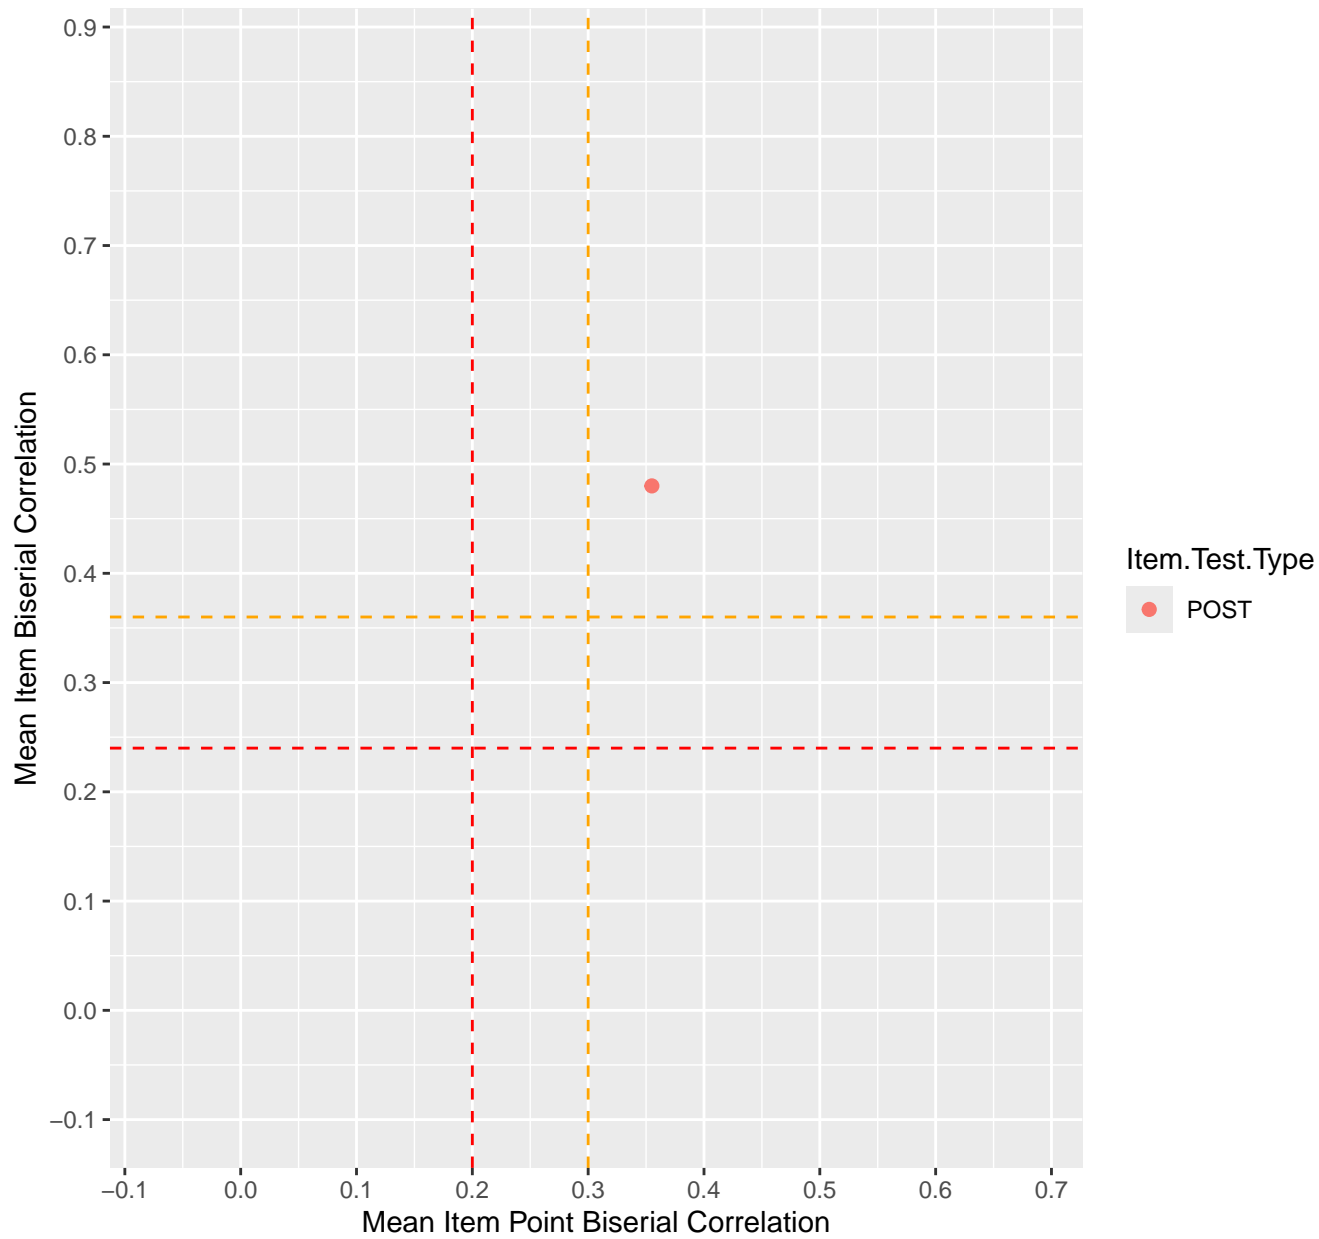

Mean Item Point Biserial vs Biserial Correlation For KD1.37.V1

Mean Item Point Biserial vs Biserial Correlation For KD1.38.V1

Mean Item Point Biserial vs Biserial Correlation For KD1.38.V3AH

Mean Item Point Biserial vs Biserial Correlation For KD1.38.V6EC