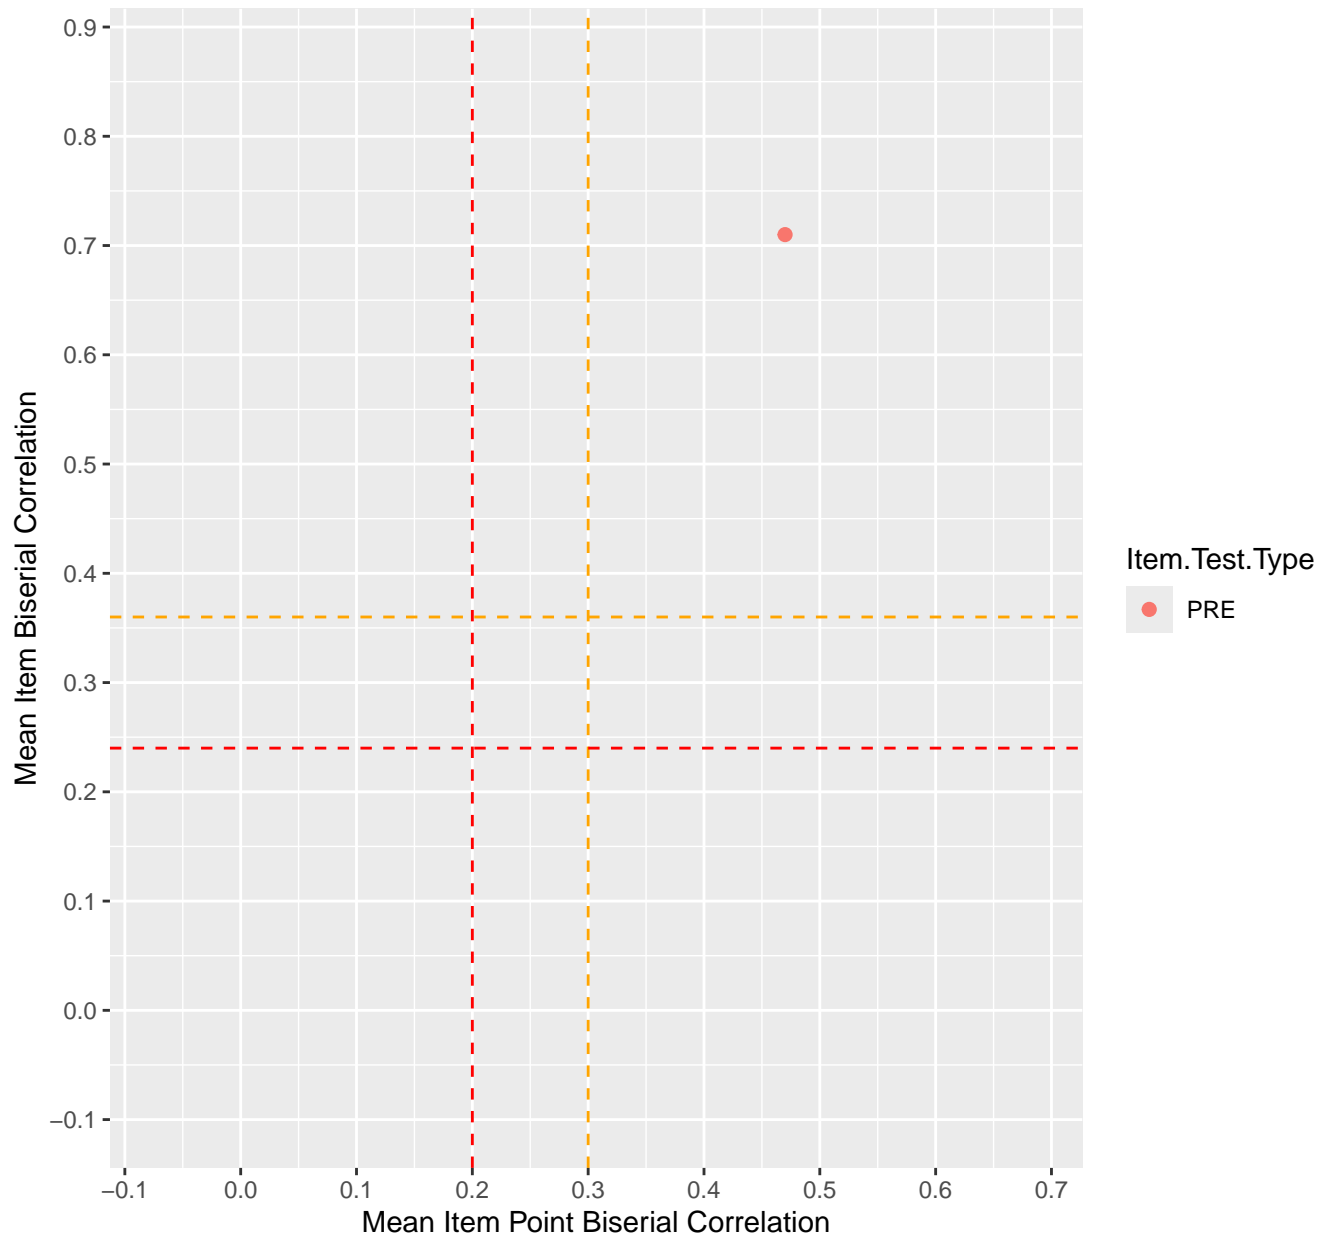

Mean Item Point Biserial vs Biserial Correlation For KD1.1.V1

Mean Item Point Biserial vs Biserial Correlation For KD1.1.V3

Mean Item Point Biserial vs Biserial Correlation For KD1.2.V1

Mean Item Point Biserial vs Biserial Correlation For KD1.3.V1

Mean Item Point Biserial vs Biserial Correlation For KD1.3.V2

Mean Item Point Biserial vs Biserial Correlation For KD1.4.V1

Mean Item Point Biserial vs Biserial Correlation For KD1.5.V1

Mean Item Point Biserial vs Biserial Correlation For KD1.5.V3

Mean Item Point Biserial vs Biserial Correlation For KD1.6.V1

Mean Item Point Biserial vs Biserial Correlation For KD1.6.V3

Mean Item Point Biserial vs Biserial Correlation For KD1.6.V4EC

Mean Item Point Biserial vs Biserial Correlation For KD1.7.V1

Mean Item Point Biserial vs Biserial Correlation For KD1.8.V1

Mean Item Point Biserial vs Biserial Correlation For KD1.8.V3

Mean Item Point Biserial vs Biserial Correlation For KD1.9.V1

Mean Item Point Biserial vs Biserial Correlation For KD1.10.V1