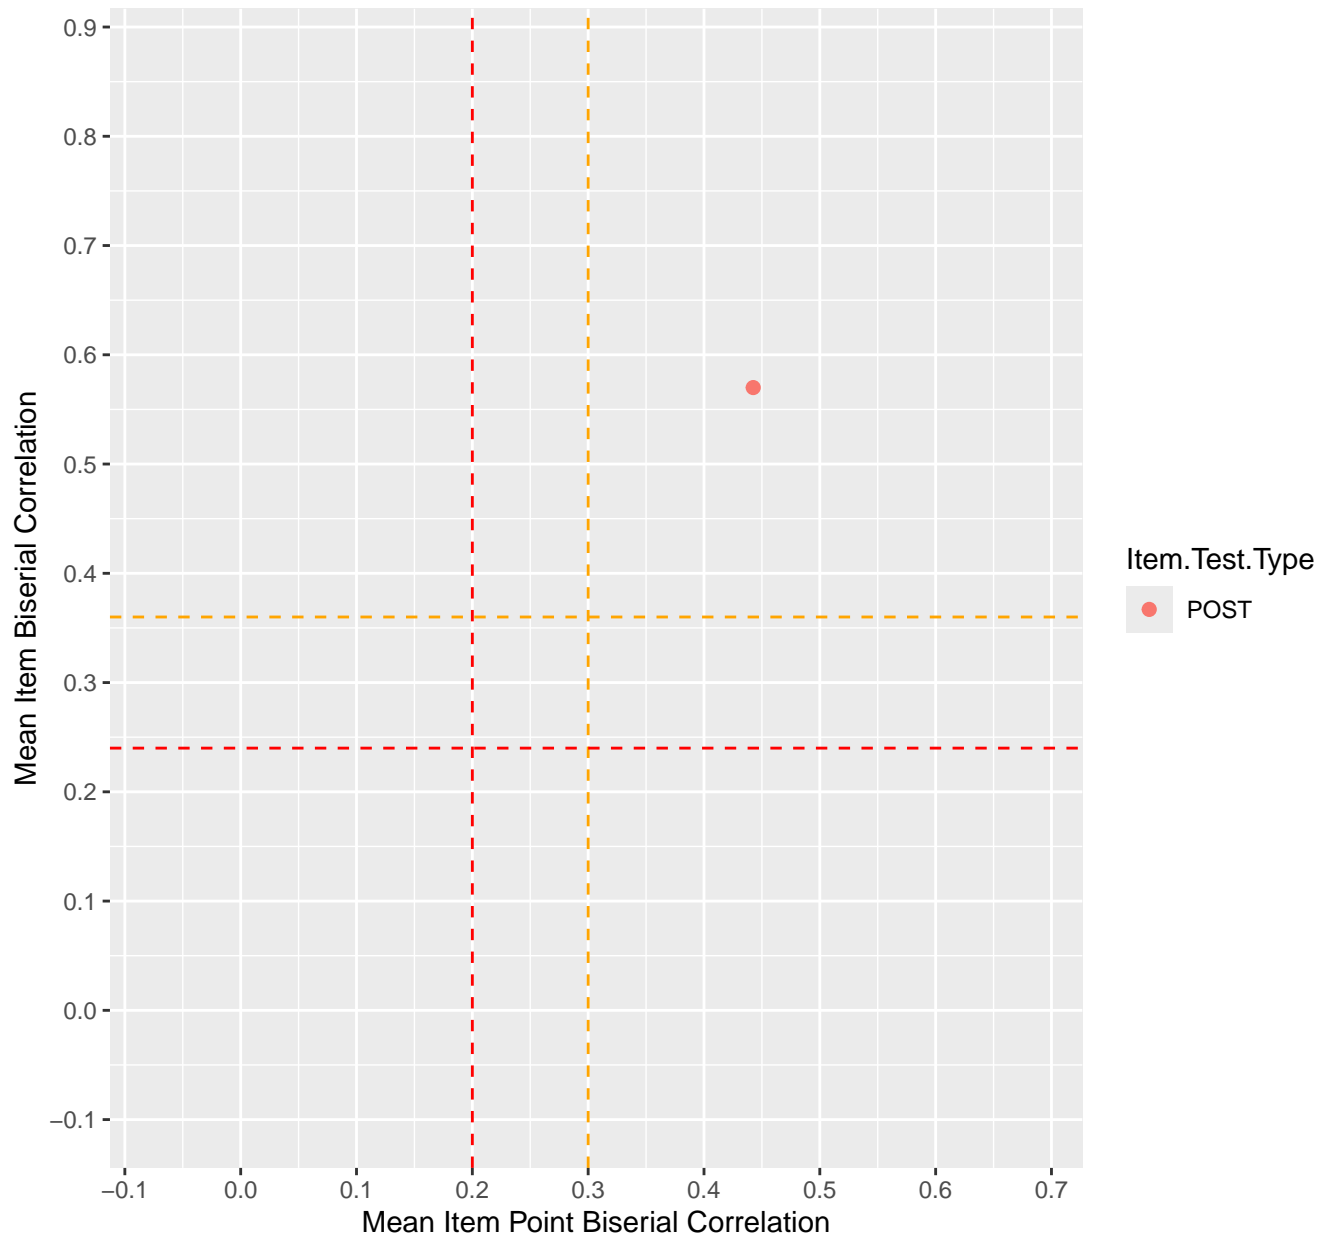

Mean Item Point Biserial vs Biserial Correlation For KD1.44.V1