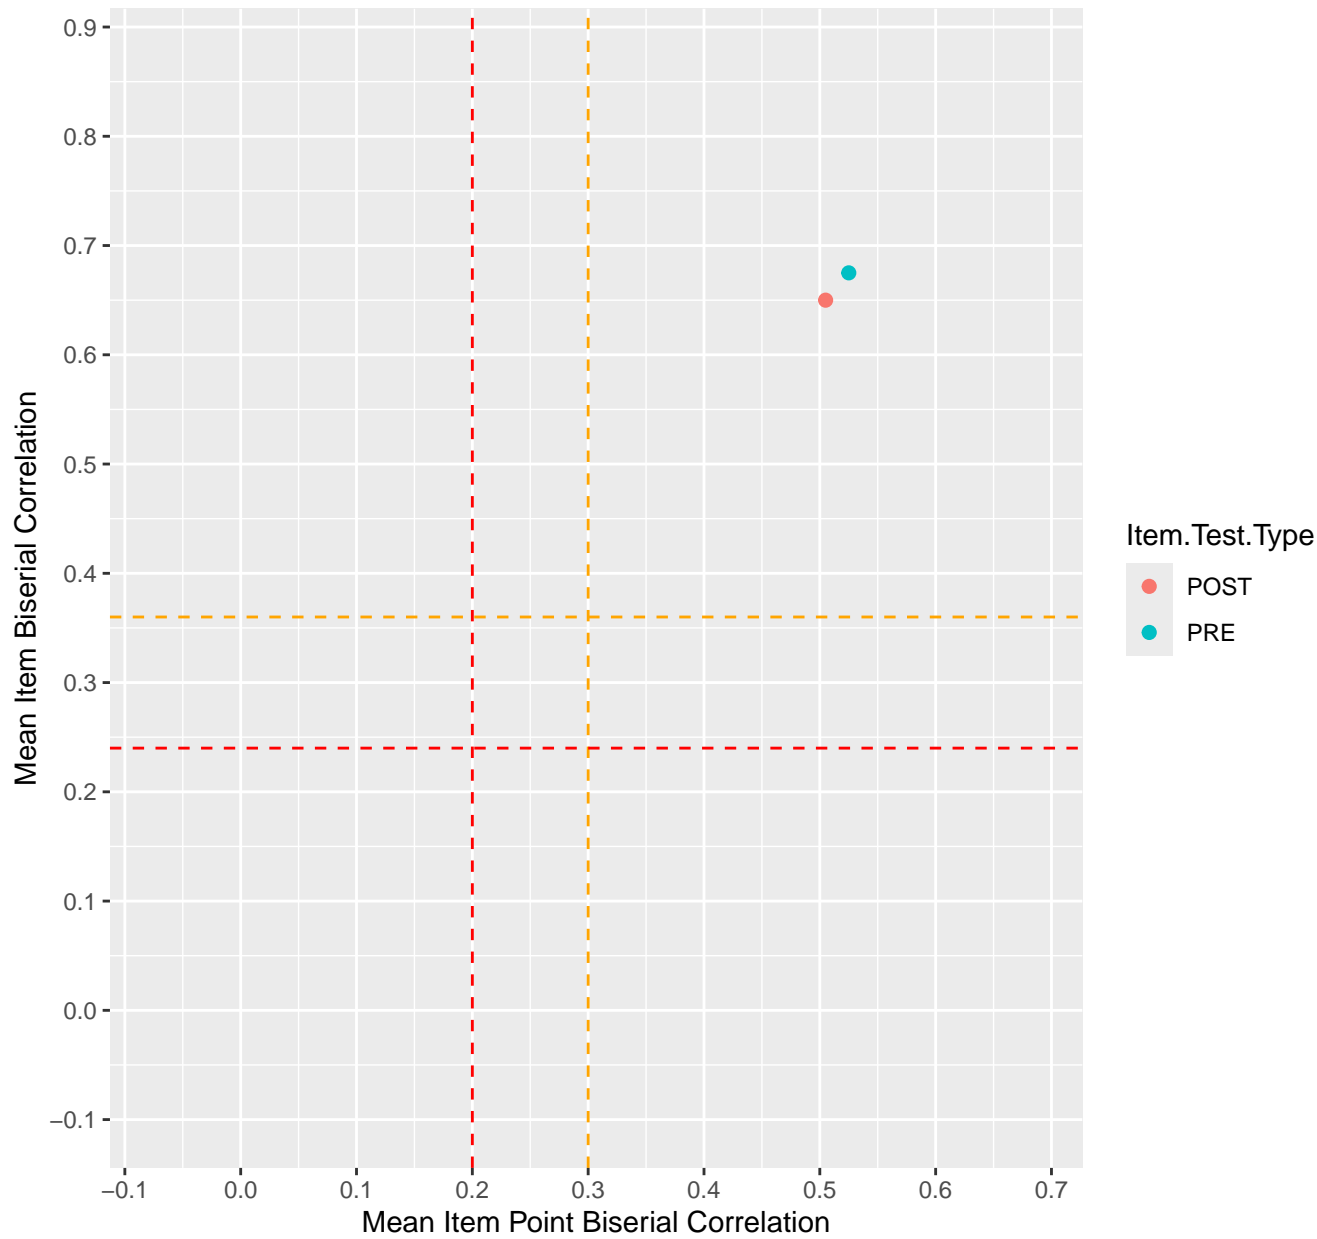

Mean Item Point Biserial vs Biserial Correlation For KD1.14.V1

Mean Item Point Biserial vs Biserial Correlation For KD1.14.V3

Mean Item Point Biserial vs Biserial Correlation For KD1.15.V1

Mean Item Point Biserial vs Biserial Correlation For KD1.15.V2EC

Mean Item Point Biserial vs Biserial Correlation For KD1.16.V1

Mean Item Point Biserial vs Biserial Correlation For KD1.17.V1

Mean Item Point Biserial vs Biserial Correlation For KD1.17.V2EC

Mean Item Point Biserial vs Biserial Correlation For KD1.17.V3AH

Mean Item Point Biserial vs Biserial Correlation For KD1.18.V1

Mean Item Point Biserial vs Biserial Correlation For KD1.18.V3

Mean Item Point Biserial vs Biserial Correlation For KD1.19.V1

Mean Item Point Biserial vs Biserial Correlation For KD1.19.V3