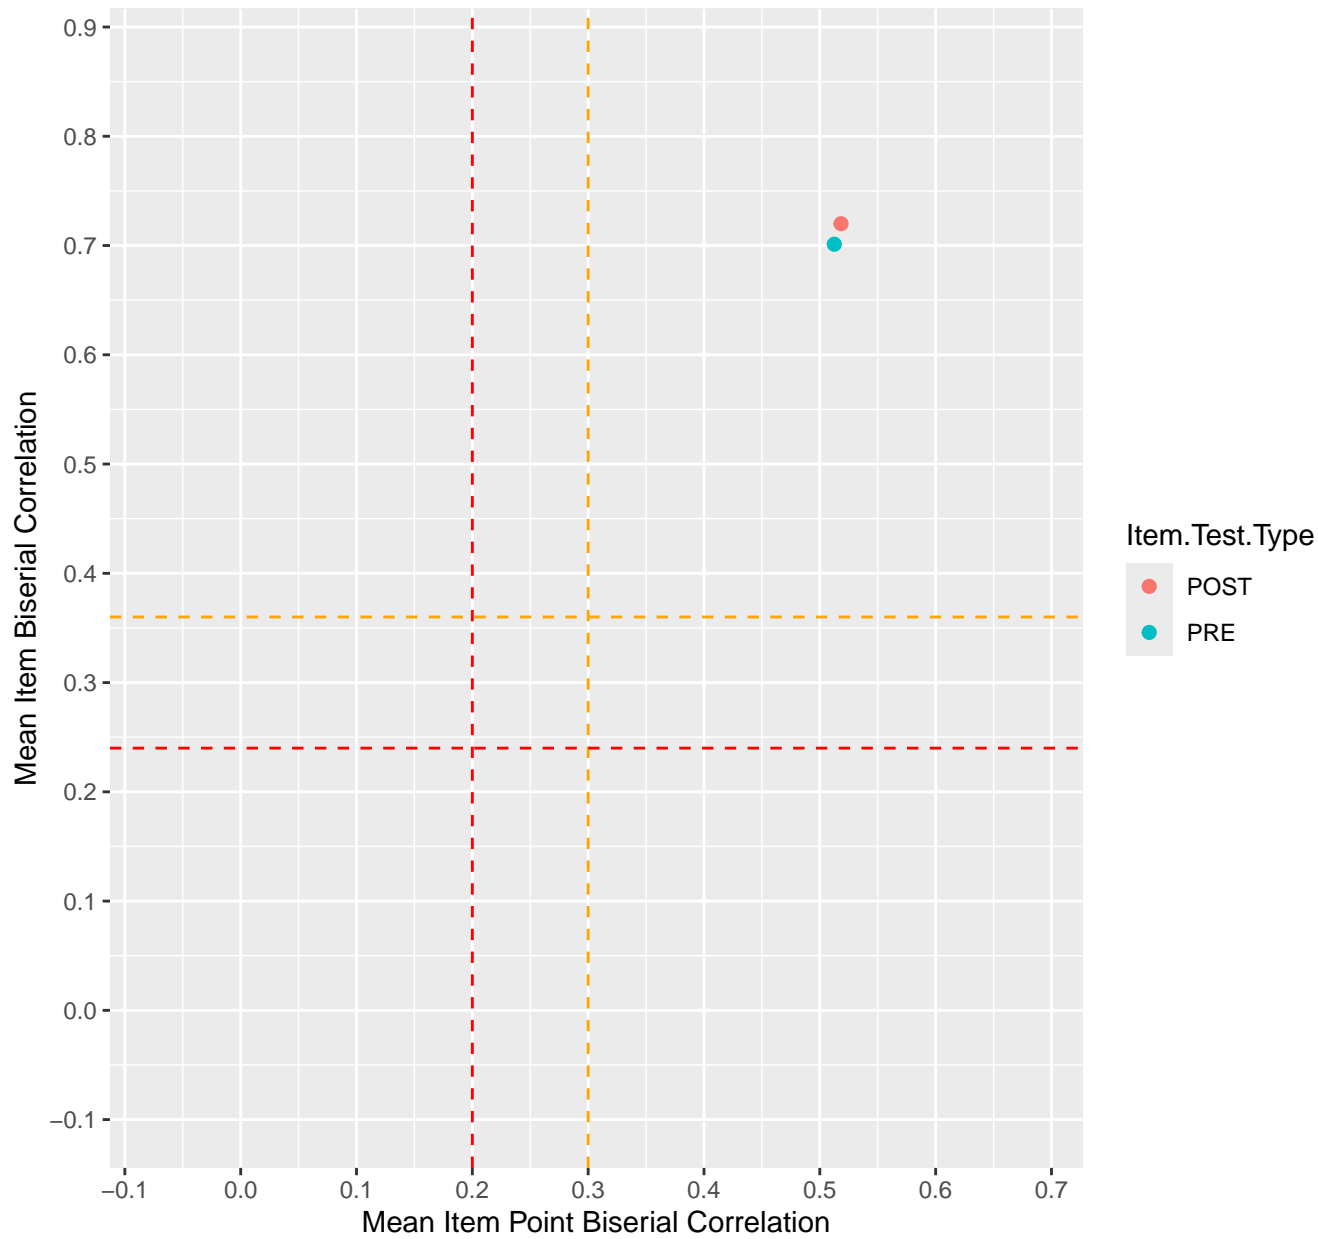

Mean Item Point Biserial vs Biserial Correlation For KD1.10.V3

Mean Item Point Biserial vs Biserial Correlation For KD1.10.V6EC

Mean Item Point Biserial vs Biserial Correlation For KD1.11.V1

Mean Item Point Biserial vs Biserial Correlation For KD1.11.V6EC

Mean Item Point Biserial vs Biserial Correlation For KD1.12.V1

Mean Item Point Biserial vs Biserial Correlation For KD1.13.V1

Mean Item Point Biserial vs Biserial Correlation For KD1.13.V3

Mean Item Point Biserial vs Biserial Correlation For KD1.13.V4EC

Mean Item Point Biserial vs Biserial Correlation For KD1.14.V1

Mean Item Point Biserial vs Biserial Correlation For KD1.14.V3

Mean Item Point Biserial vs Biserial Correlation For KD1.15.V1

Mean Item Point Biserial vs Biserial Correlation For KD1.15.V2EC

Mean Item Point Biserial vs Biserial Correlation For KD1.16.V1

Mean Item Point Biserial vs Biserial Correlation For KD1.17.V1

Mean Item Point Biserial vs Biserial Correlation For KD1.17.V2EC

Mean Item Point Biserial vs Biserial Correlation For KD1.17.V3AH