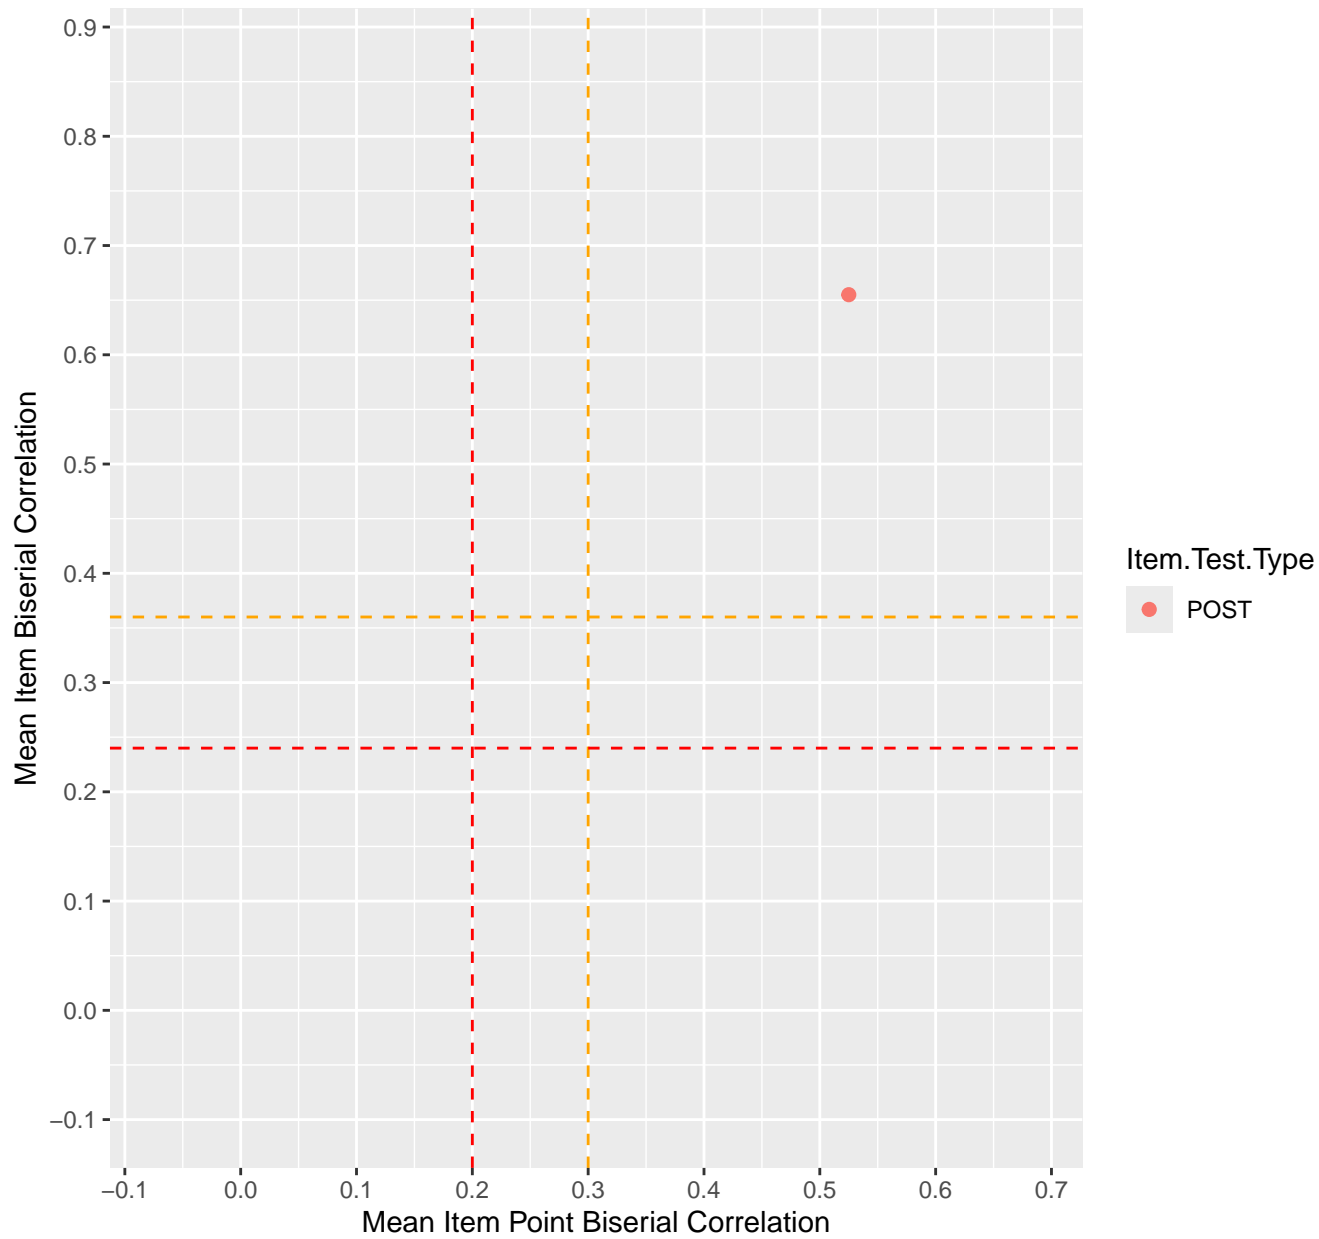

Mean Item Point Biserial vs Biserial Correlation For KD1.31.V1