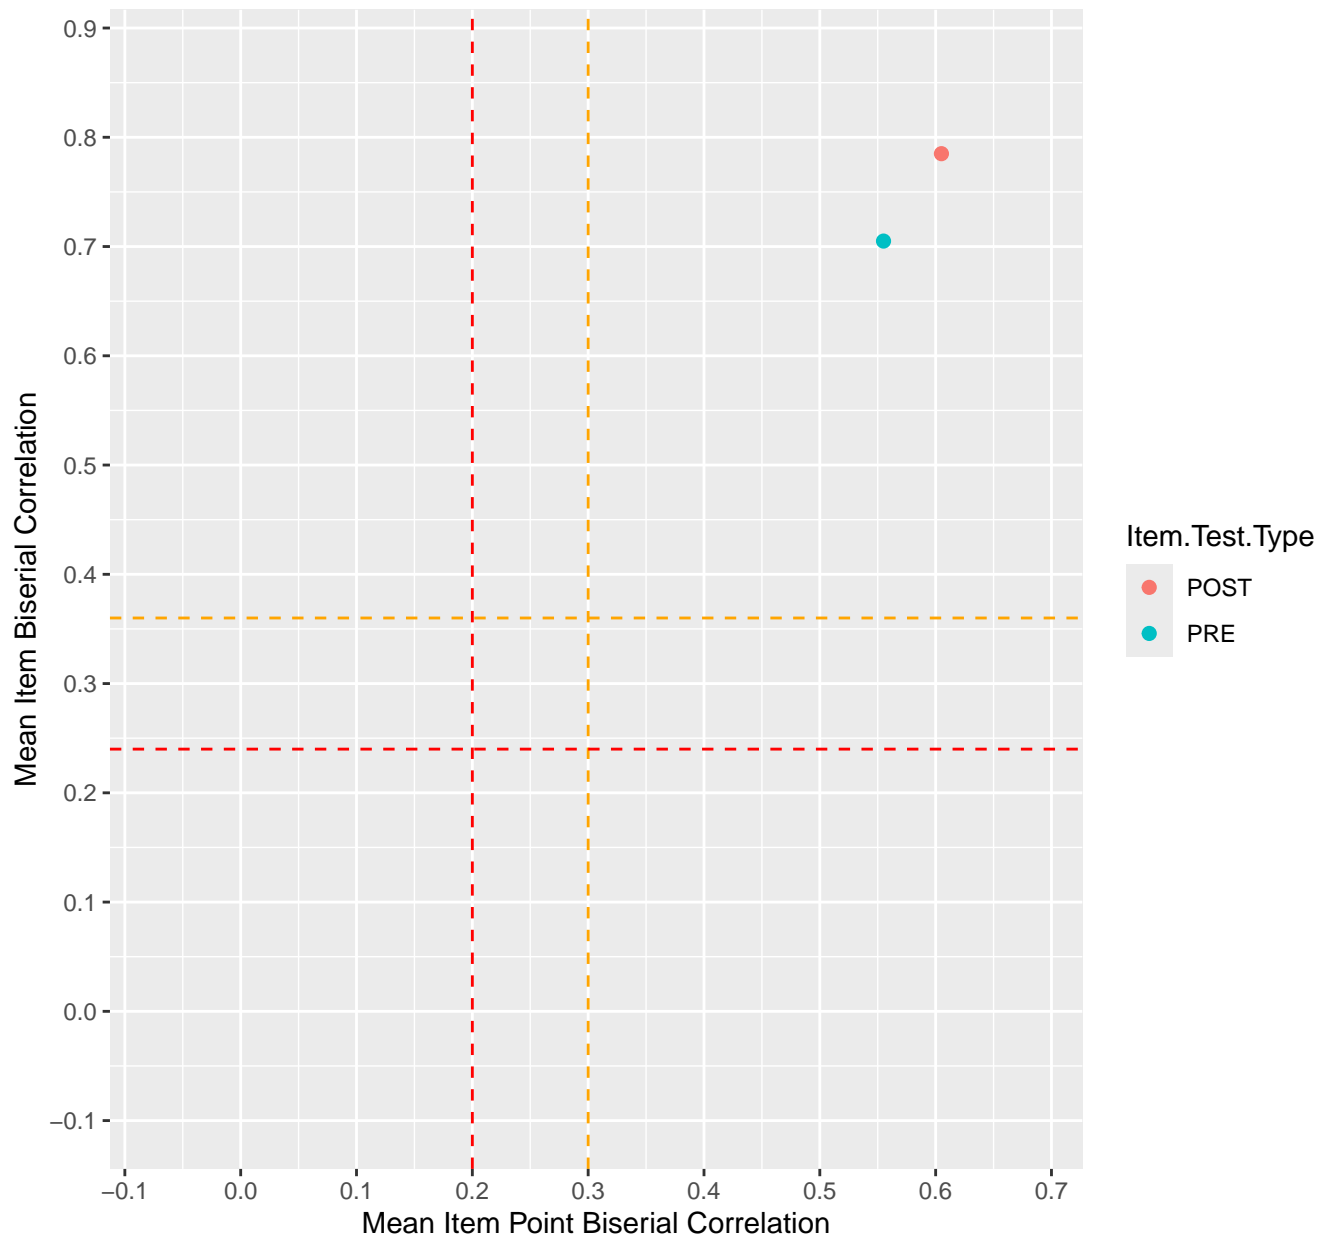

Mean Item Point Biserial vs Biserial Correlation For KD1.18.V1

Mean Item Point Biserial vs Biserial Correlation For KD1.18.V3

Mean Item Point Biserial vs Biserial Correlation For KD1.19.V1

Mean Item Point Biserial vs Biserial Correlation For KD1.19.V3

Mean Item Point Biserial vs Biserial Correlation For KD1.20.V1

Mean Item Point Biserial vs Biserial Correlation For KD1.20.V2EC

Mean Item Point Biserial vs Biserial Correlation For KD1.21.V1

Mean Item Point Biserial vs Biserial Correlation For KD1.21.V2

Mean Item Point Biserial vs Biserial Correlation For KD1.22.V1

Mean Item Point Biserial vs Biserial Correlation For KD1.22.V2EC

Mean Item Point Biserial vs Biserial Correlation For KD1.23.V2

Mean Item Point Biserial vs Biserial Correlation For KD1.24.V1