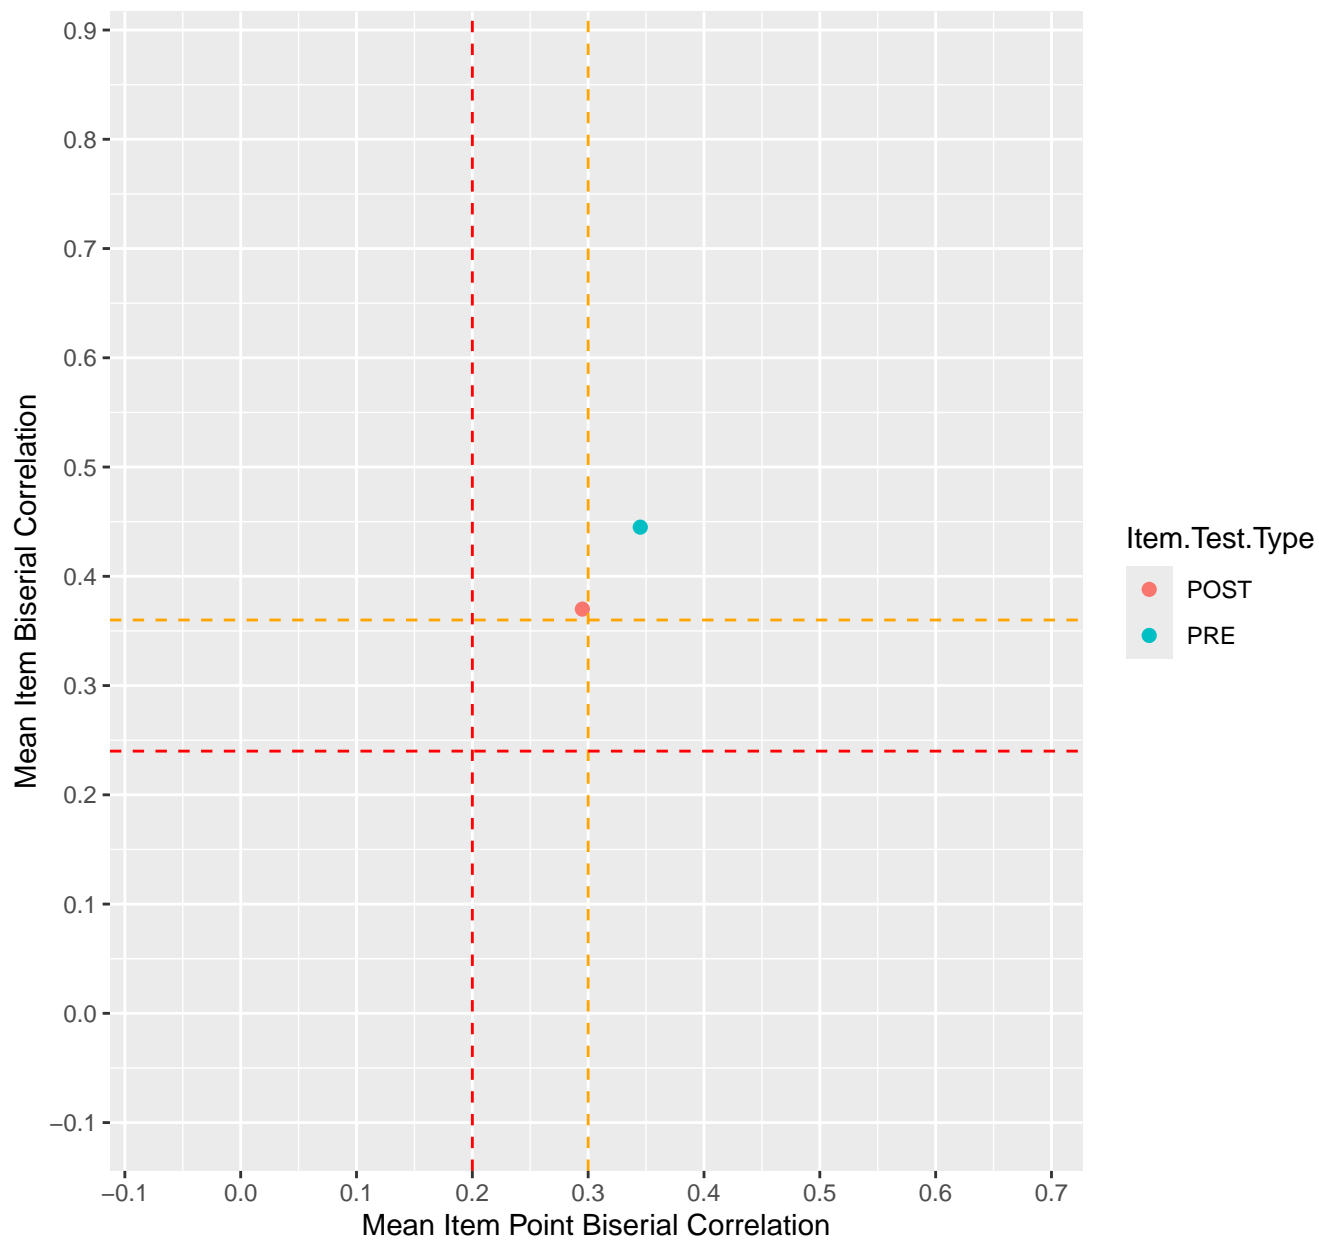

Mean Item Point Biserial vs Biserial Correlation For KD1.1.V1

Mean Item Point Biserial vs Biserial Correlation For KD1.1.V3

Mean Item Point Biserial vs Biserial Correlation For KD1.2.V1

Mean Item Point Biserial vs Biserial Correlation For KD1.3.V1

Mean Item Point Biserial vs Biserial Correlation For KD1.3.V2

Mean Item Point Biserial vs Biserial Correlation For KD1.4.V1

Mean Item Point Biserial vs Biserial Correlation For KD1.5.V1

Mean Item Point Biserial vs Biserial Correlation For KD1.5.V3

Mean Item Point Biserial vs Biserial Correlation For KD1.6.V1

Mean Item Point Biserial vs Biserial Correlation For KD1.6.V3

Mean Item Point Biserial vs Biserial Correlation For KD1.6.V4EC

Mean Item Point Biserial vs Biserial Correlation For KD1.7.V1