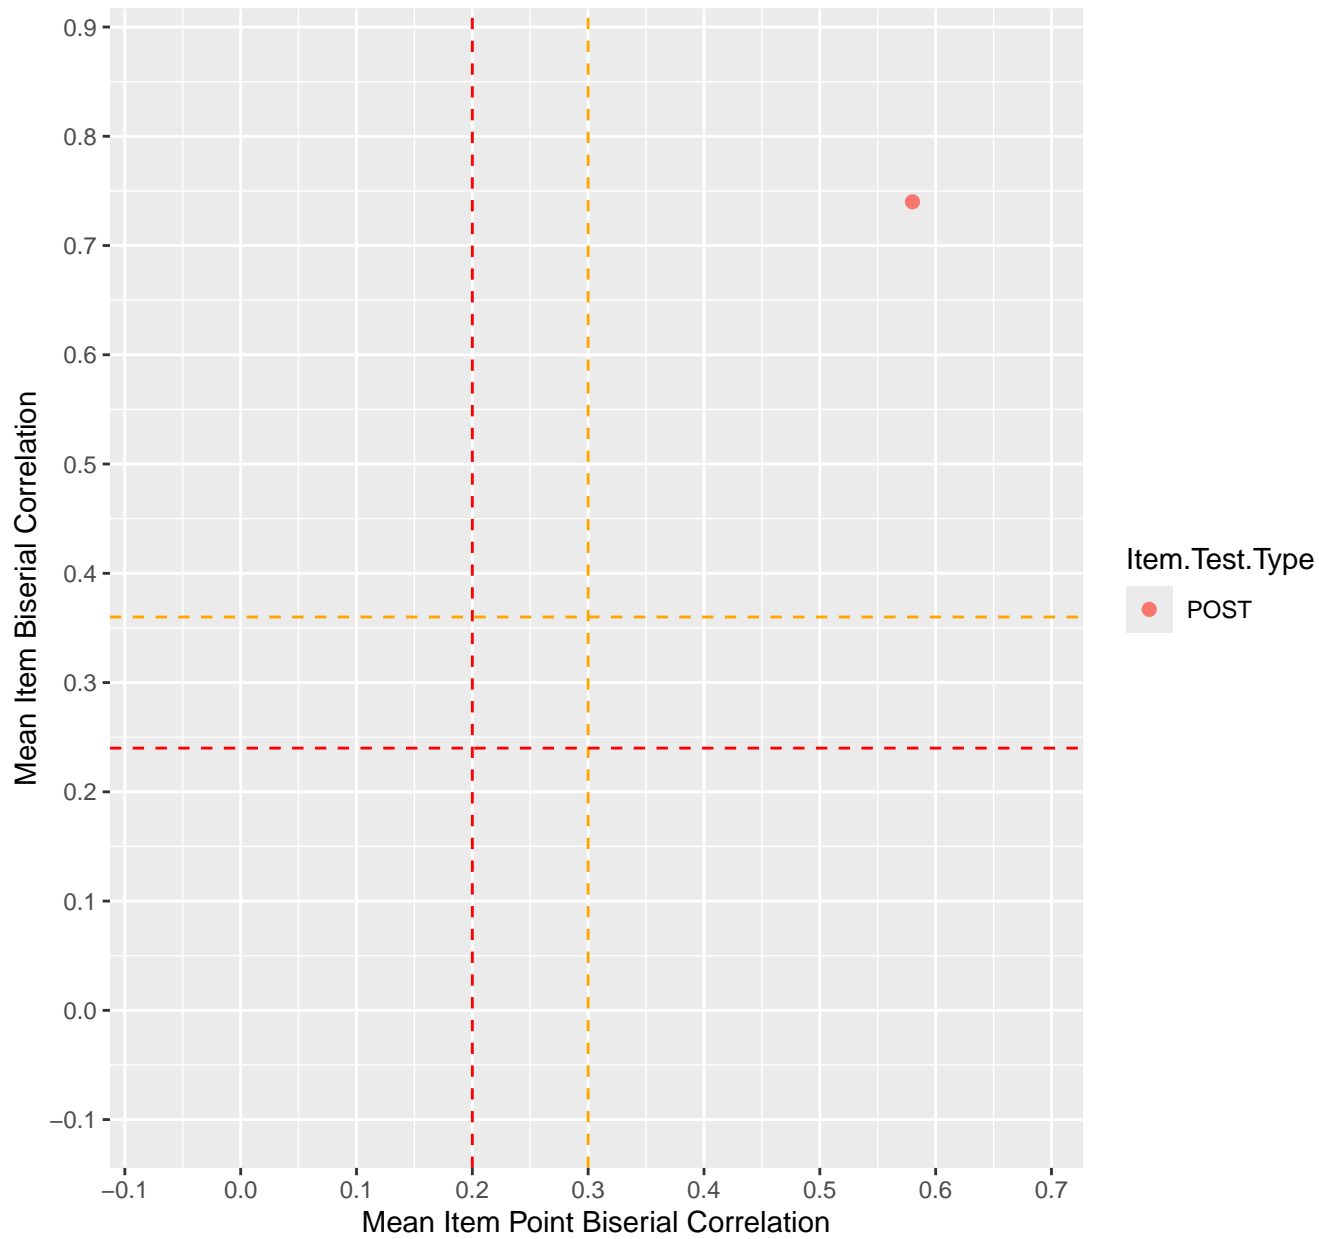

Mean Item Point Biserial vs Biserial Correlation For KD1.43.V1

Mean Item Point Biserial vs Biserial Correlation For KD1.43.V6EC

Mean Item Point Biserial vs Biserial Correlation For KD1.44.V1

Mean Item Point Biserial vs Biserial Correlation For KD1.44.V6EC