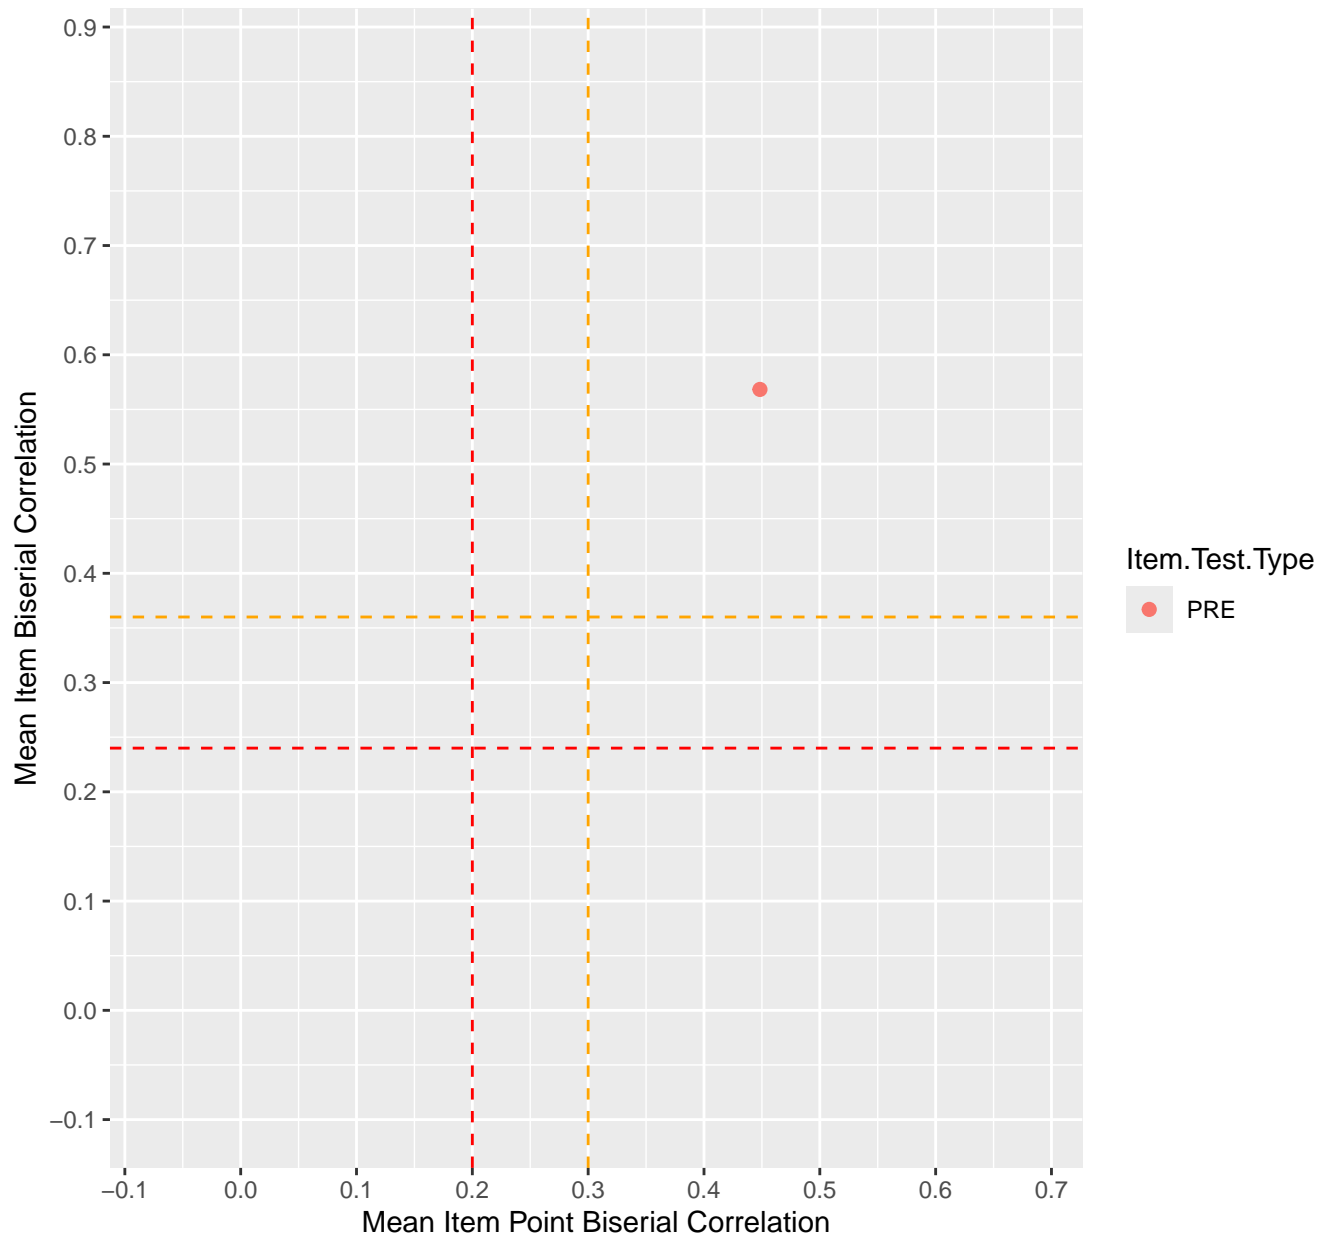

Mean Item Point Biserial vs Biserial Correlation For KD1.6.V1

Mean Item Point Biserial vs Biserial Correlation For KD1.6.V3

Mean Item Point Biserial vs Biserial Correlation For KD1.6.V4EC

Mean Item Point Biserial vs Biserial Correlation For KD1.7.V1

Mean Item Point Biserial vs Biserial Correlation For KD1.8.V1

Mean Item Point Biserial vs Biserial Correlation For KD1.8.V3

Mean Item Point Biserial vs Biserial Correlation For KD1.9.V1

Mean Item Point Biserial vs Biserial Correlation For KD1.10.V1

Mean Item Point Biserial vs Biserial Correlation For KD1.10.V3

Mean Item Point Biserial vs Biserial Correlation For KD1.10.V6EC

Mean Item Point Biserial vs Biserial Correlation For KD1.11.V1

Mean Item Point Biserial vs Biserial Correlation For KD1.11.V6EC

Mean Item Point Biserial vs Biserial Correlation For KD1.12.V1

Mean Item Point Biserial vs Biserial Correlation For KD1.13.V1

Mean Item Point Biserial vs Biserial Correlation For KD1.13.V3

Mean Item Point Biserial vs Biserial Correlation For KD1.13.V4EC