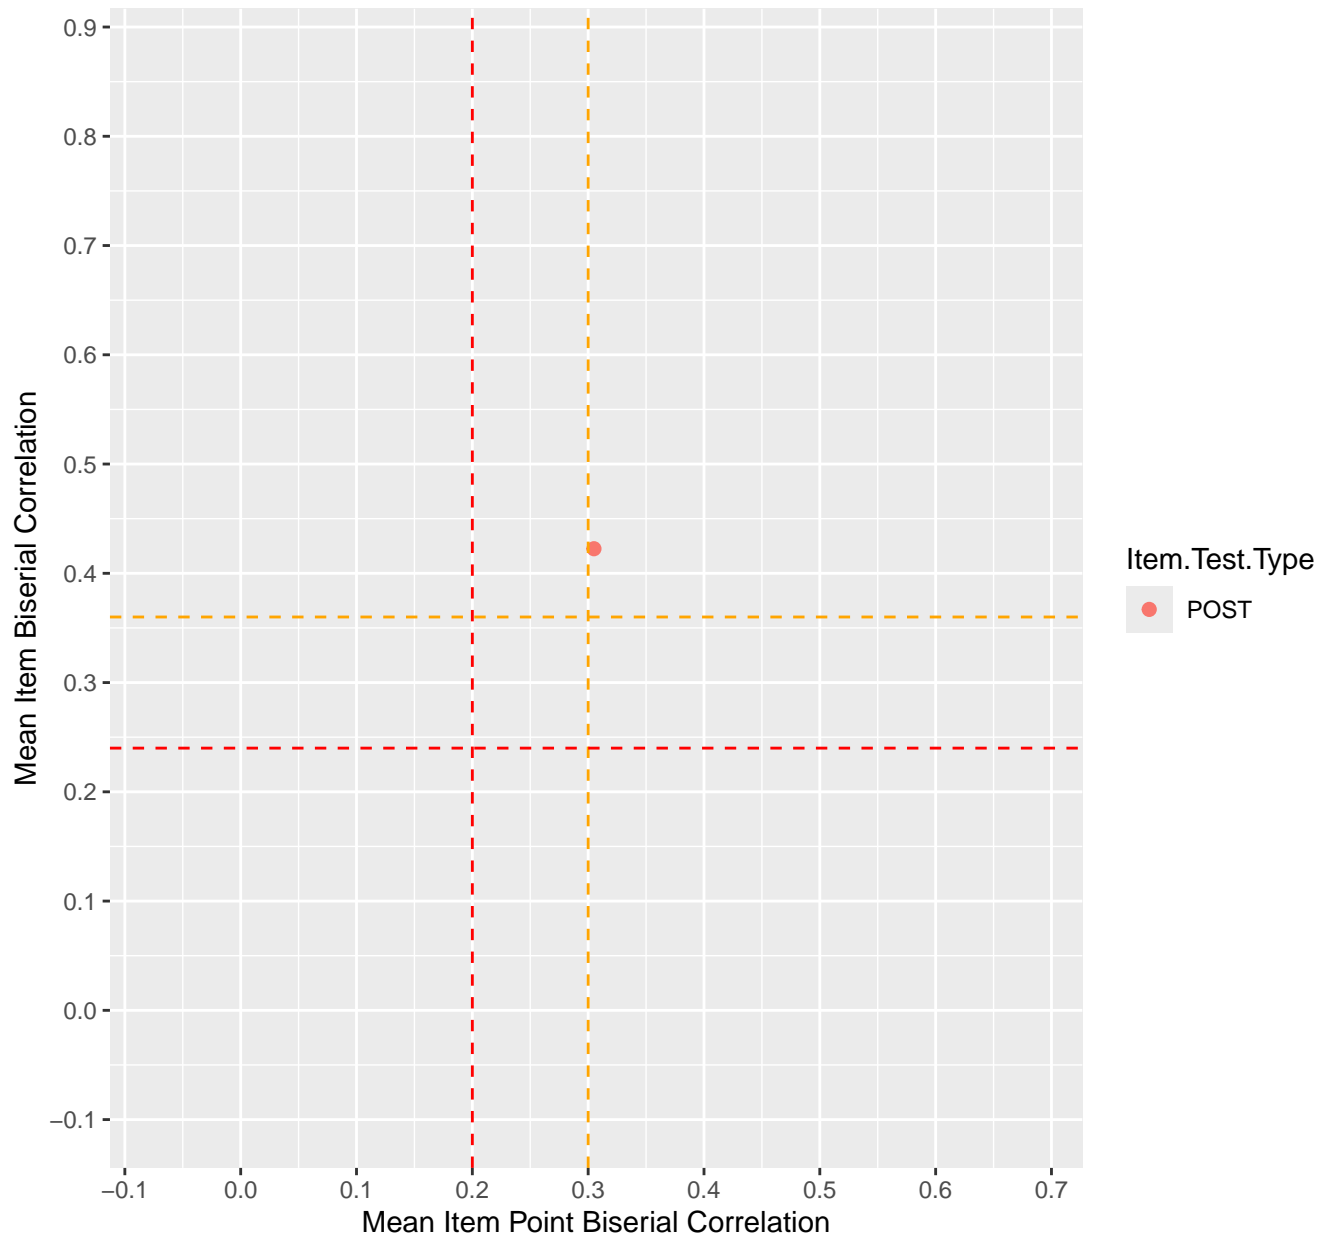

Mean Item Point Biserial vs Biserial Correlation For KD1.43.V1