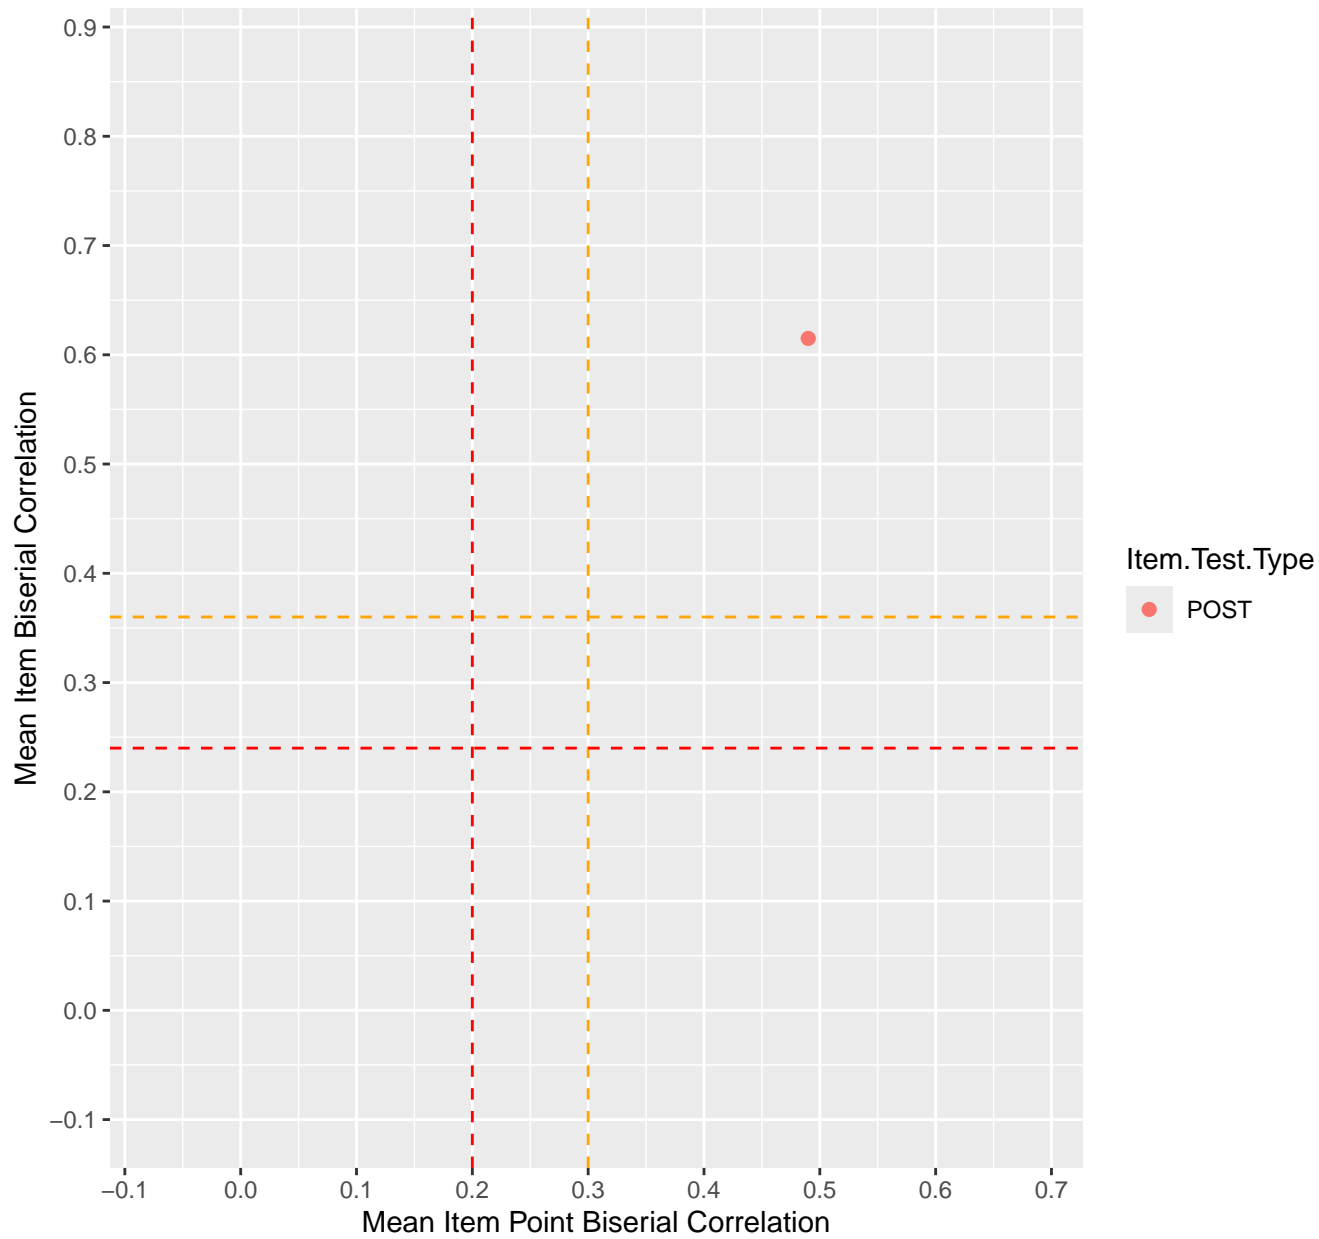

Mean Item Point Biserial vs Biserial Correlation For KD1.40.V3AH