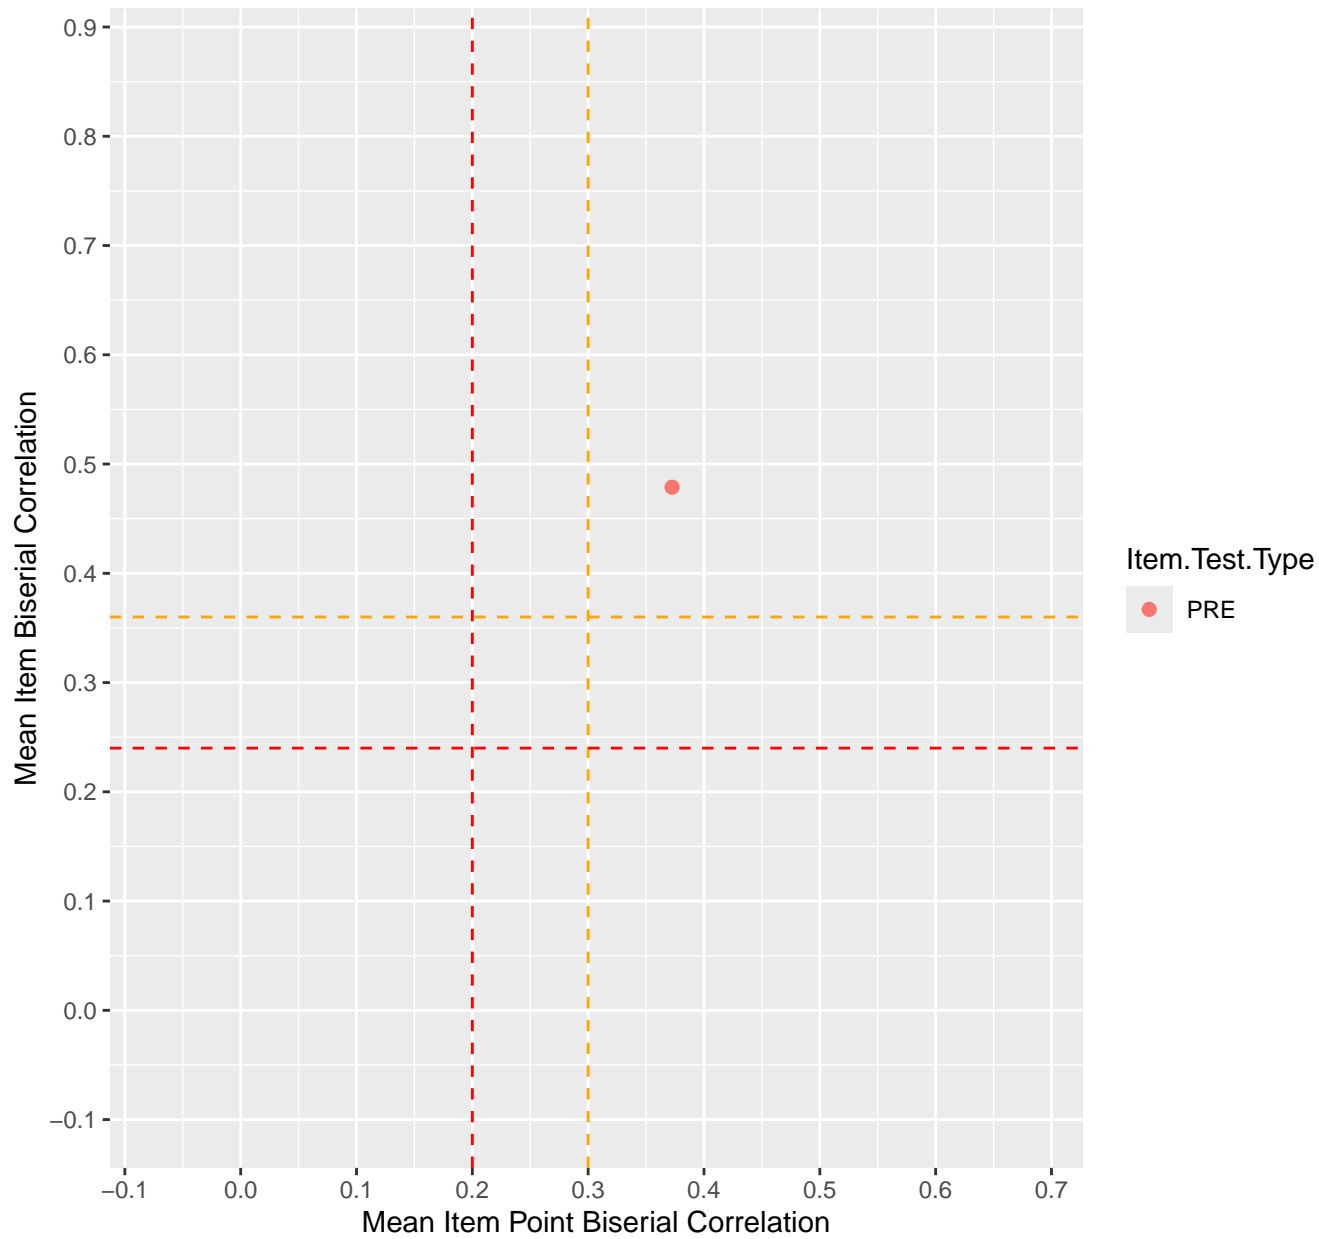

Mean Item Point Biserial vs Biserial Correlation For KD1.22.V1