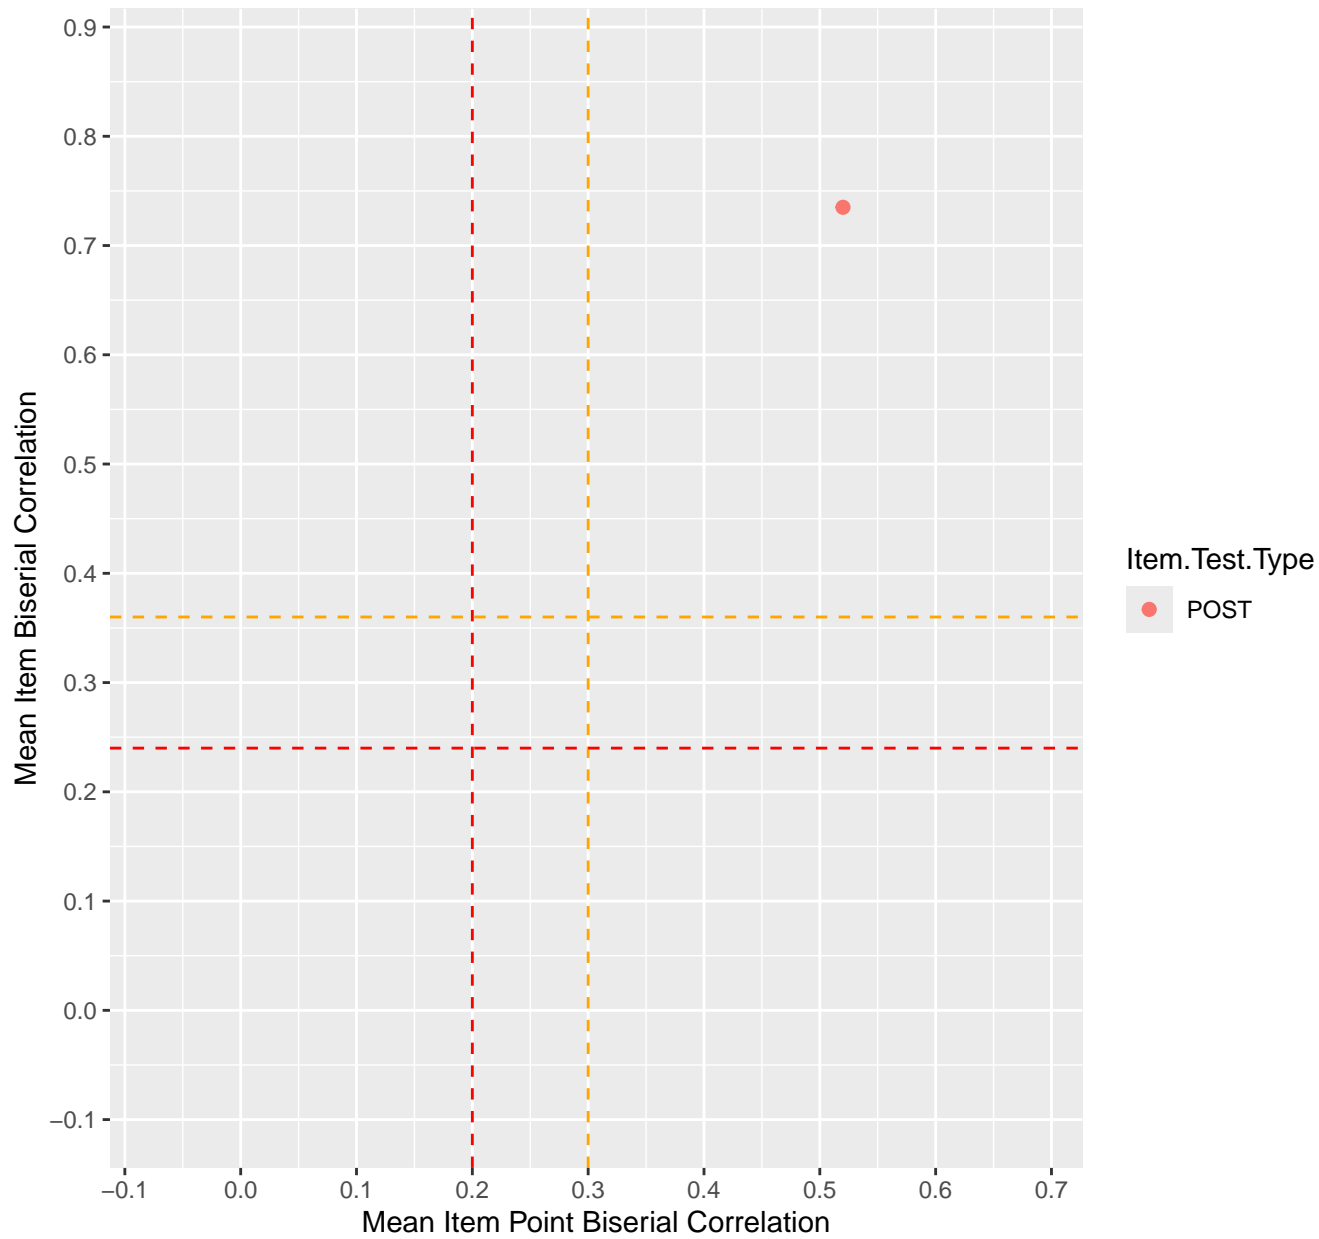

Mean Item Point Biserial vs Biserial Correlation For KD1.51.V1