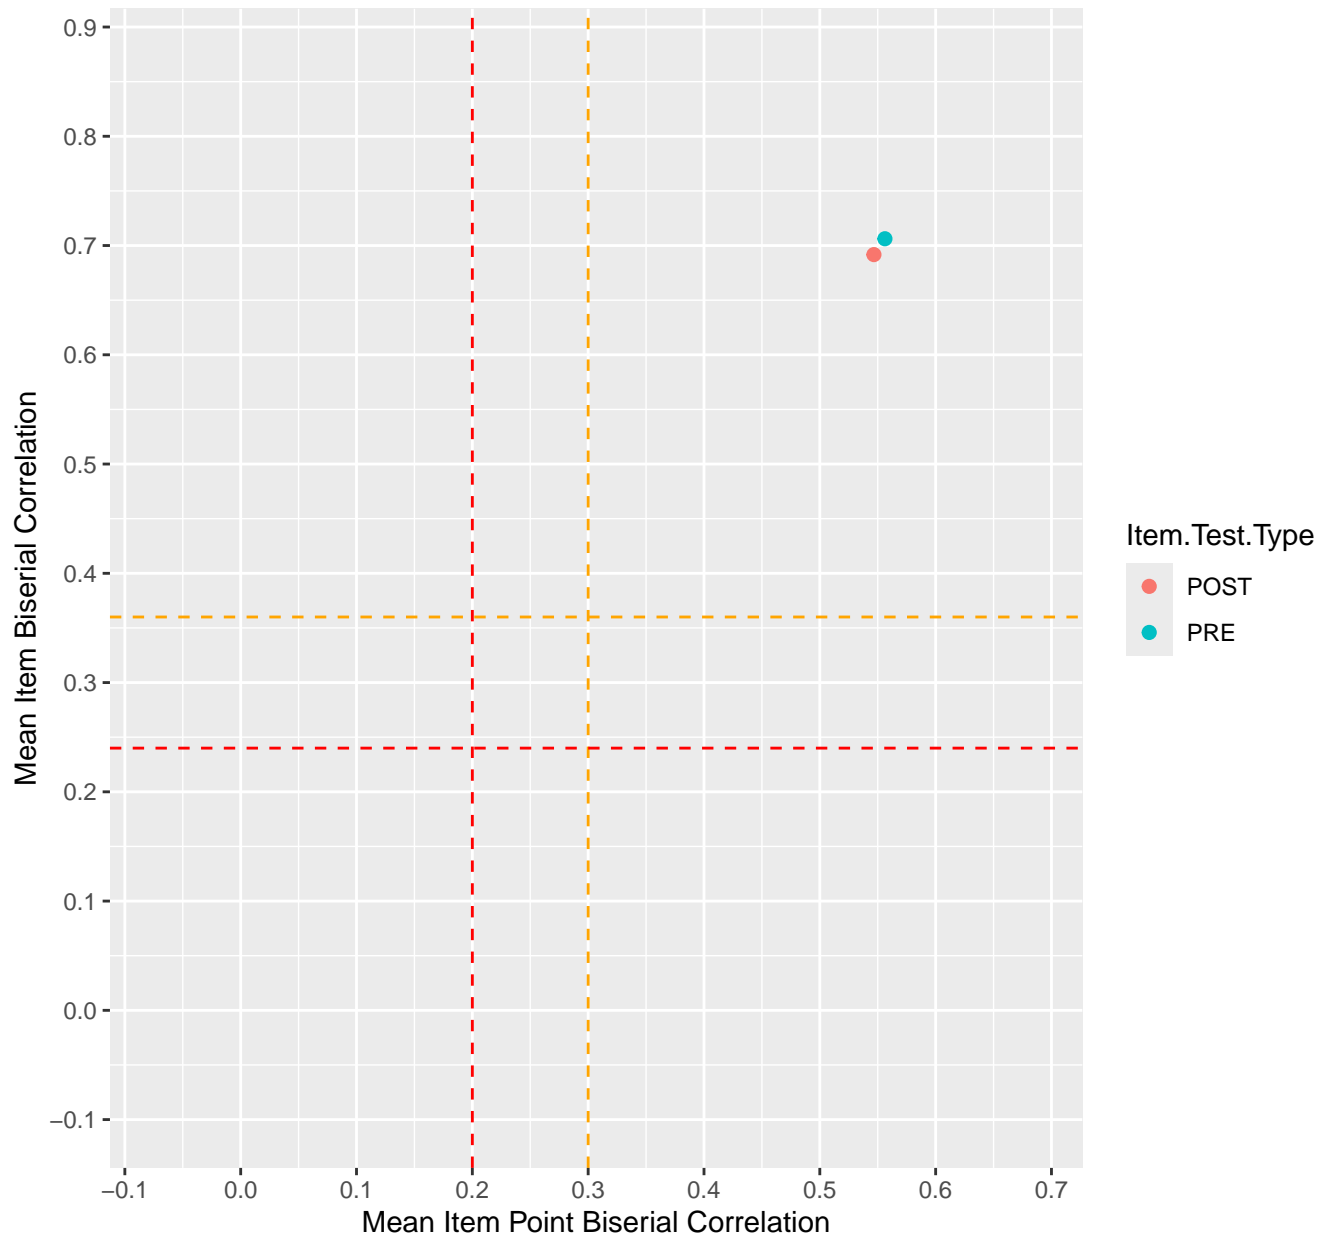

Mean Item Point Biserial vs Biserial Correlation For KD1.25.V1