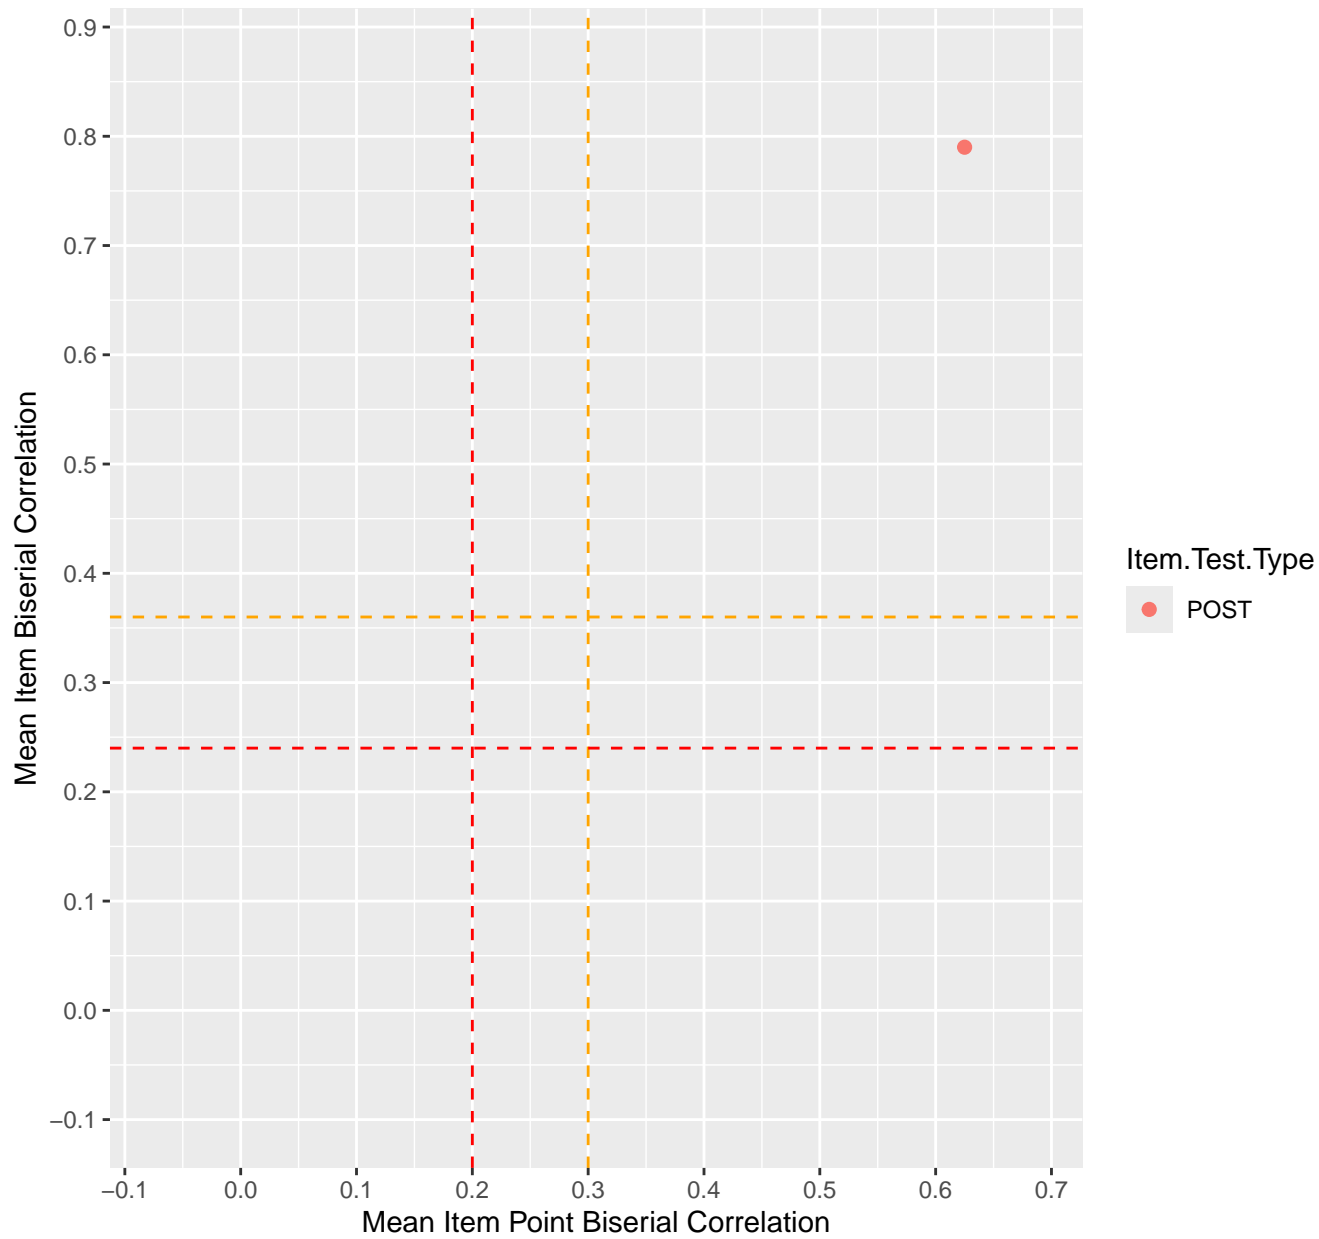

Mean Item Point Biserial vs Biserial Correlation For KD1.46.V1

Mean Item Point Biserial vs Biserial Correlation For KD1.47.V1

Mean Item Point Biserial vs Biserial Correlation For KD1.48.V1

Mean Item Point Biserial vs Biserial Correlation For KD1.49.V1