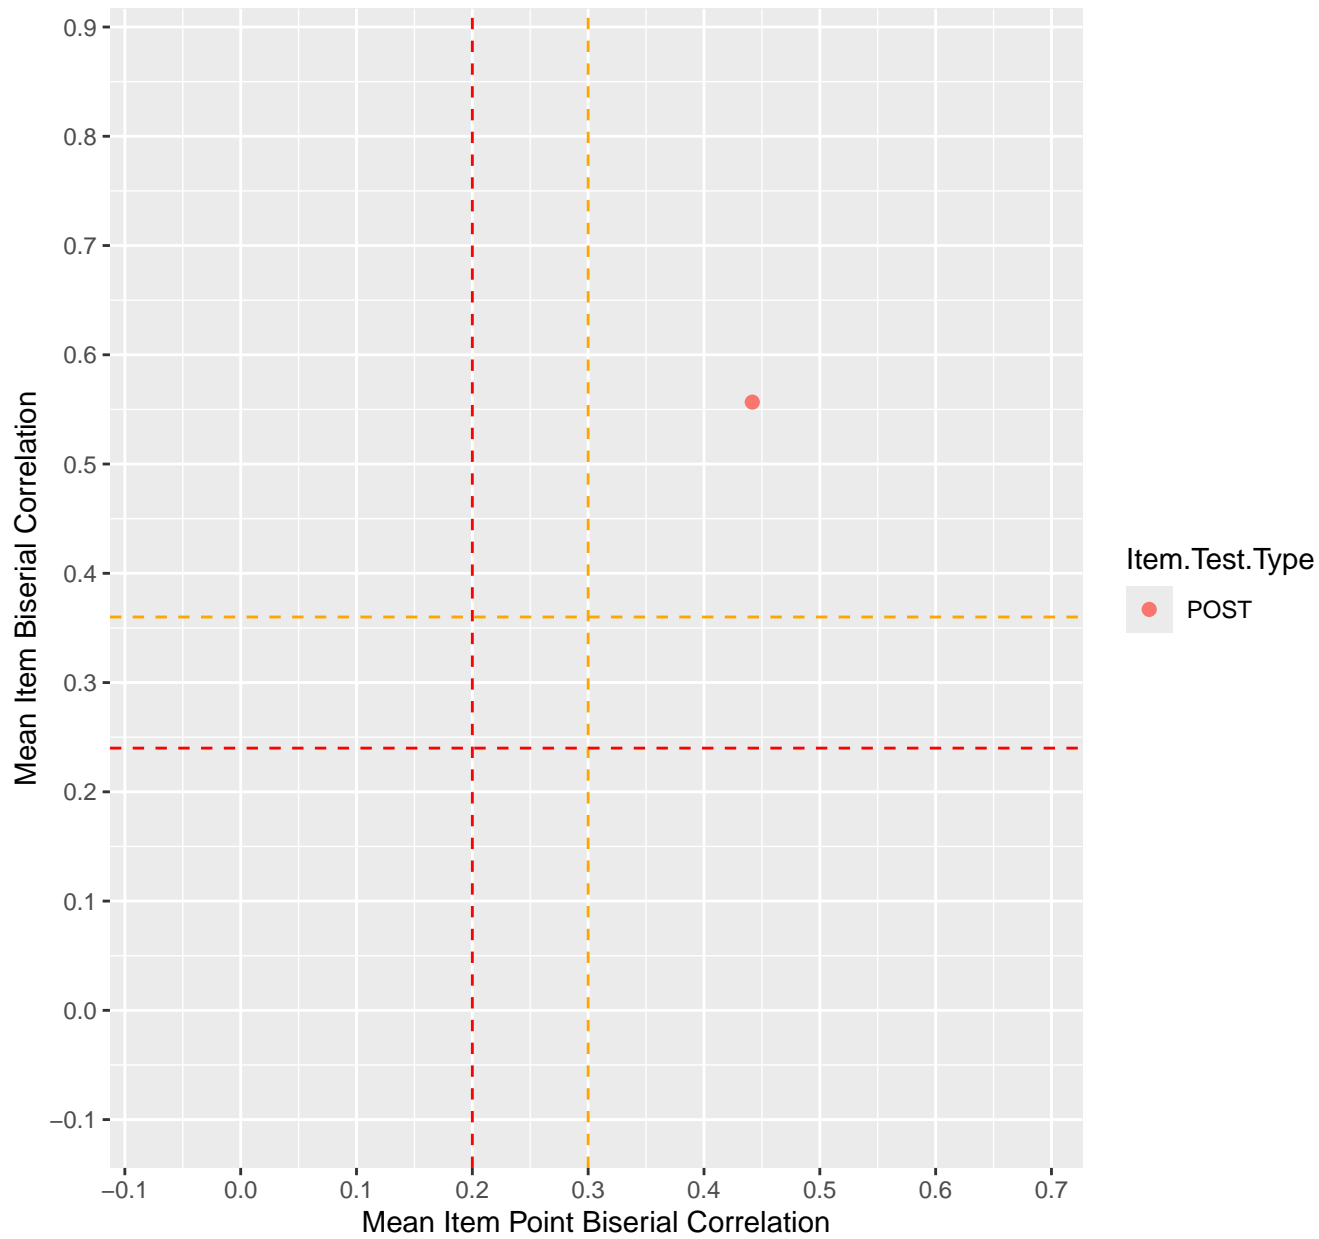

Mean Item Point Biserial vs Biserial Correlation For KD1.10.V3

Mean Item Point Biserial vs Biserial Correlation For KD1.10.V6EC

Mean Item Point Biserial vs Biserial Correlation For KD1.11.V1

Mean Item Point Biserial vs Biserial Correlation For KD1.11.V6EC

Mean Item Point Biserial vs Biserial Correlation For KD1.12.V1

Mean Item Point Biserial vs Biserial Correlation For KD1.13.V1

Mean Item Point Biserial vs Biserial Correlation For KD1.13.V3

Mean Item Point Biserial vs Biserial Correlation For KD1.13.V4EC

Mean Item Point Biserial vs Biserial Correlation For KD1.14.V1

Mean Item Point Biserial vs Biserial Correlation For KD1.14.V3

Mean Item Point Biserial vs Biserial Correlation For KD1.15.V1

Mean Item Point Biserial vs Biserial Correlation For KD1.15.V2EC

Mean Item Point Biserial vs Biserial Correlation For KD1.16.V1

Mean Item Point Biserial vs Biserial Correlation For KD1.17.V1

Mean Item Point Biserial vs Biserial Correlation For KD1.17.V2EC

Mean Item Point Biserial vs Biserial Correlation For KD1.17.V3AH