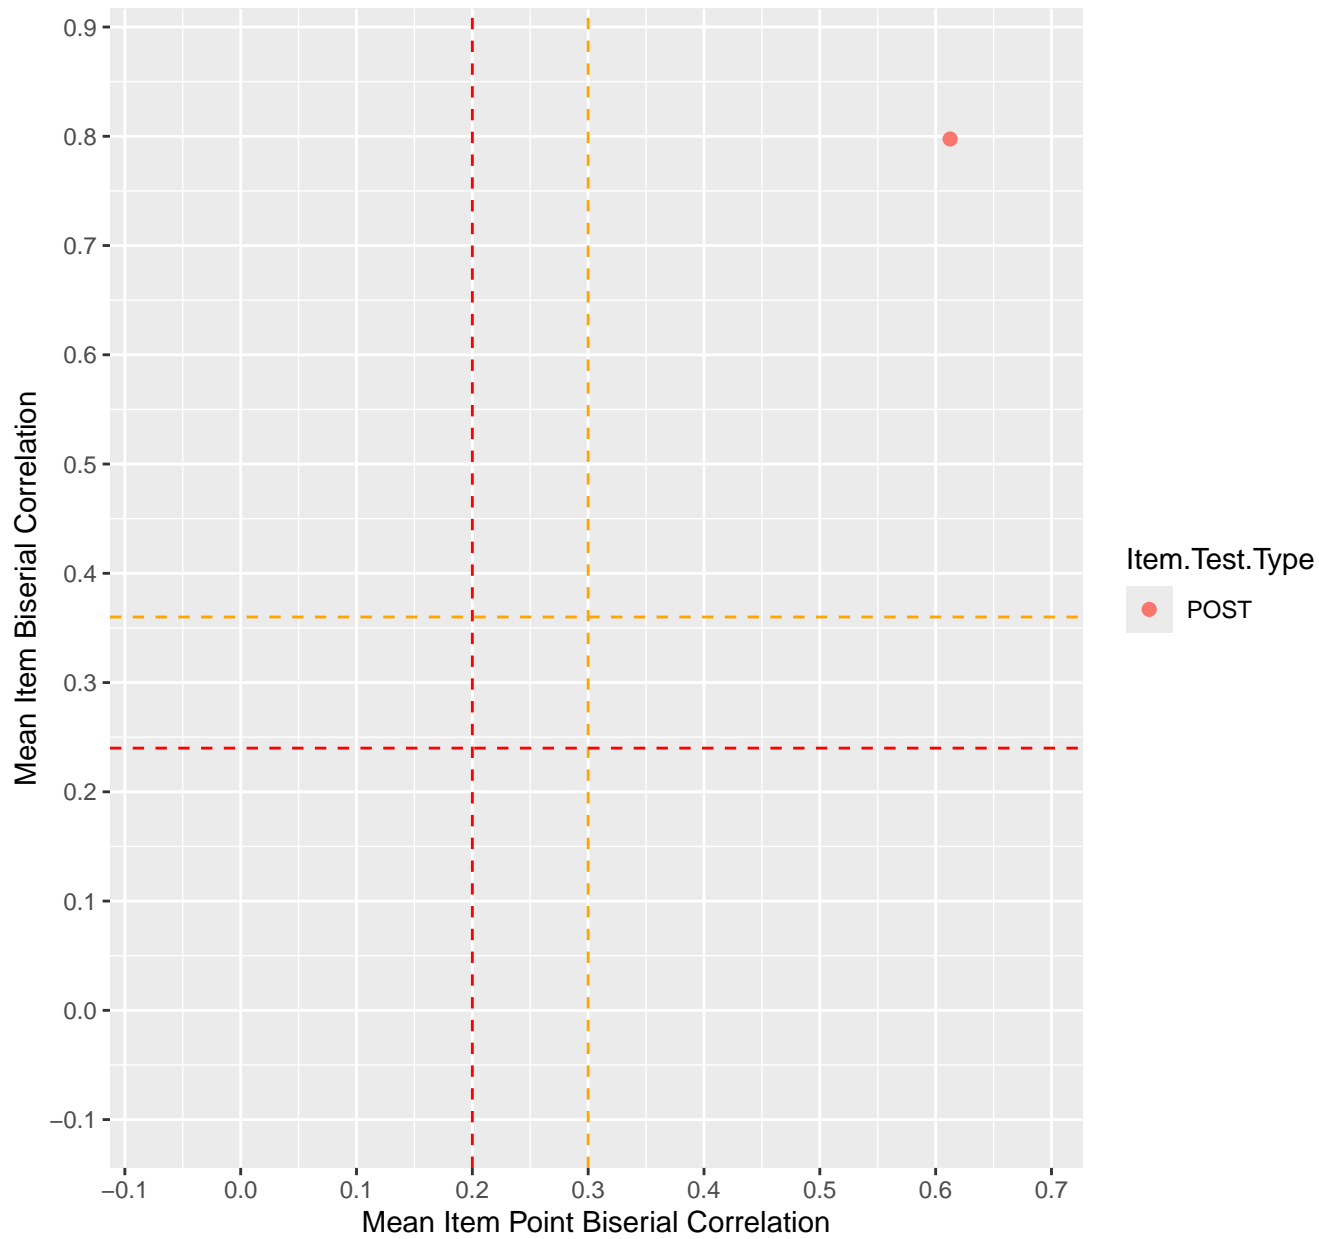

Mean Item Point Biserial vs Biserial Correlation For KD1.47.V1