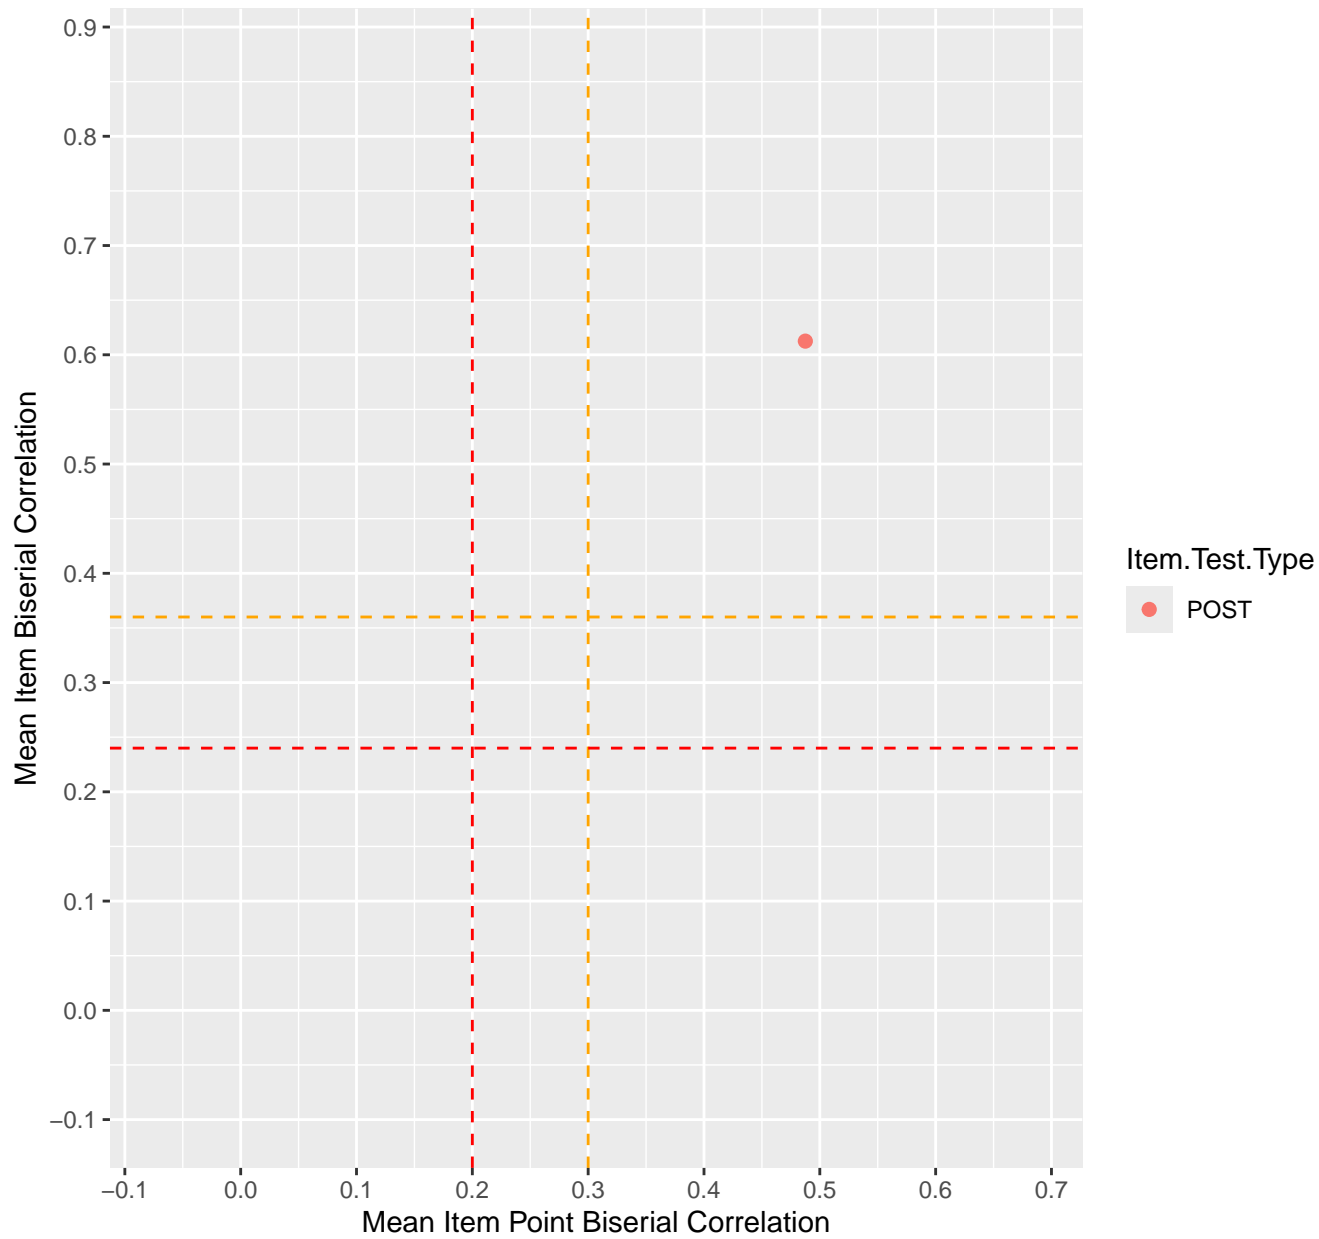

Mean Item Point Biserial vs Biserial Correlation For KD1.38.V1