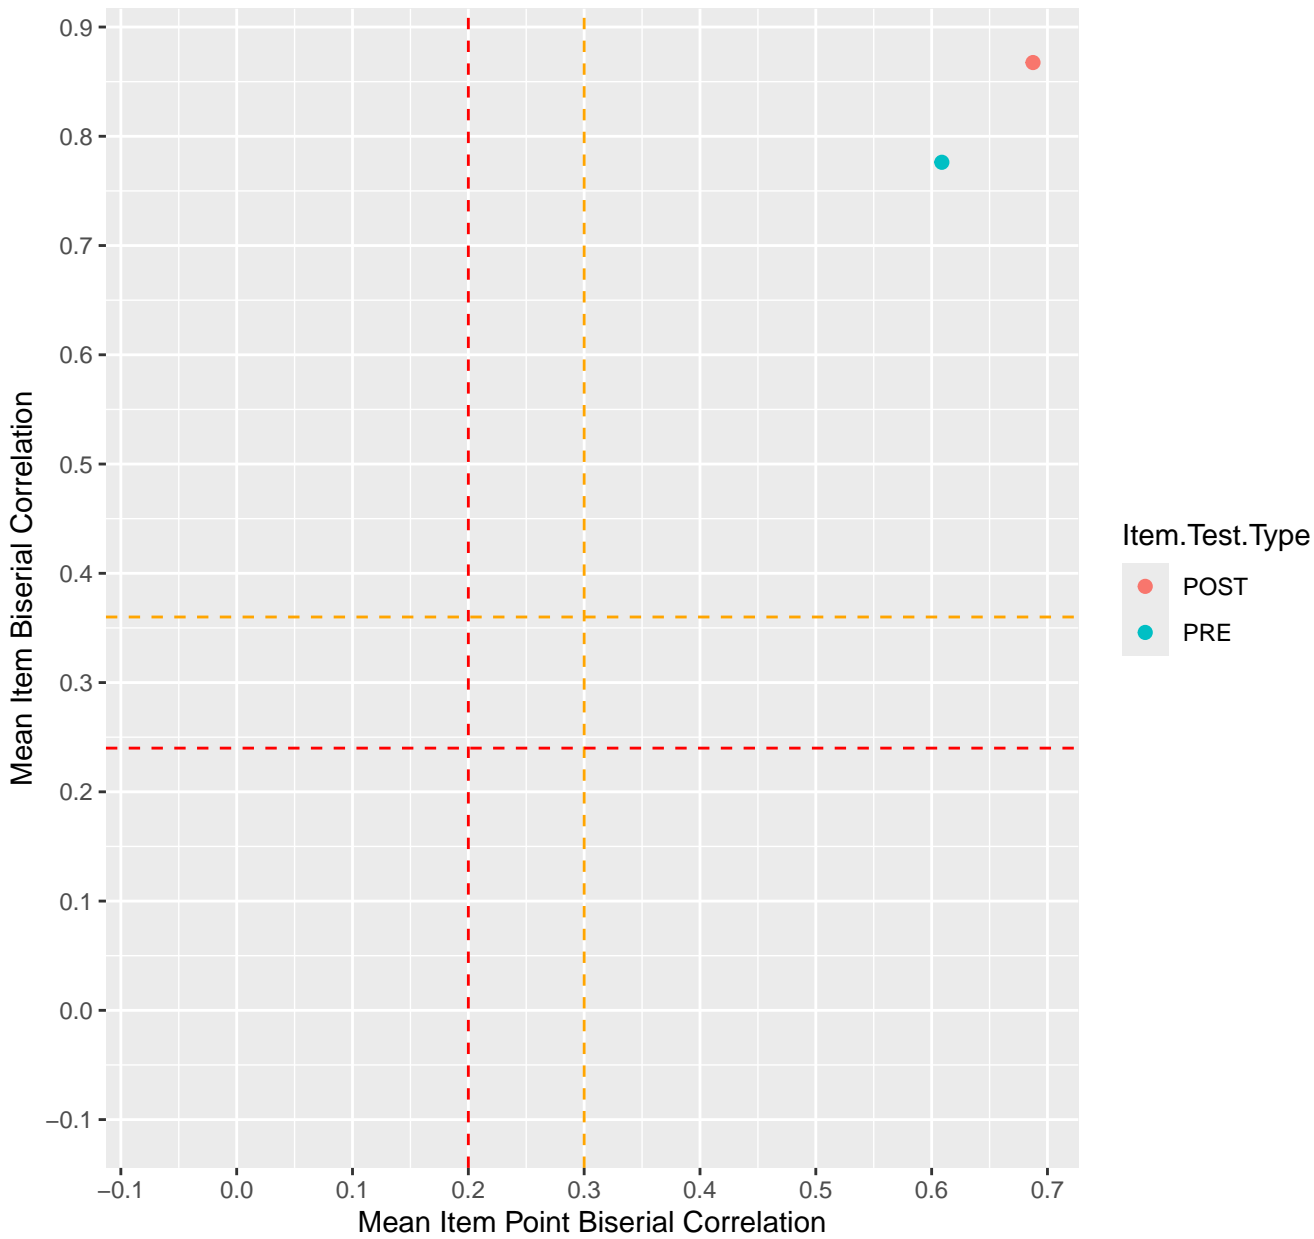

Mean Item Point Biserial vs Biserial Correlation For KD1.12.V1

Mean Item Point Biserial vs Biserial Correlation For KD1.13.V1

Mean Item Point Biserial vs Biserial Correlation For KD1.13.V3

Mean Item Point Biserial vs Biserial Correlation For KD1.13.V4EC

Mean Item Point Biserial vs Biserial Correlation For KD1.14.V1

Mean Item Point Biserial vs Biserial Correlation For KD1.14.V3

Mean Item Point Biserial vs Biserial Correlation For KD1.15.V1

Mean Item Point Biserial vs Biserial Correlation For KD1.15.V2EC

Mean Item Point Biserial vs Biserial Correlation For KD1.16.V1

Mean Item Point Biserial vs Biserial Correlation For KD1.17.V1

Mean Item Point Biserial vs Biserial Correlation For KD1.17.V2EC

Mean Item Point Biserial vs Biserial Correlation For KD1.17.V3AH