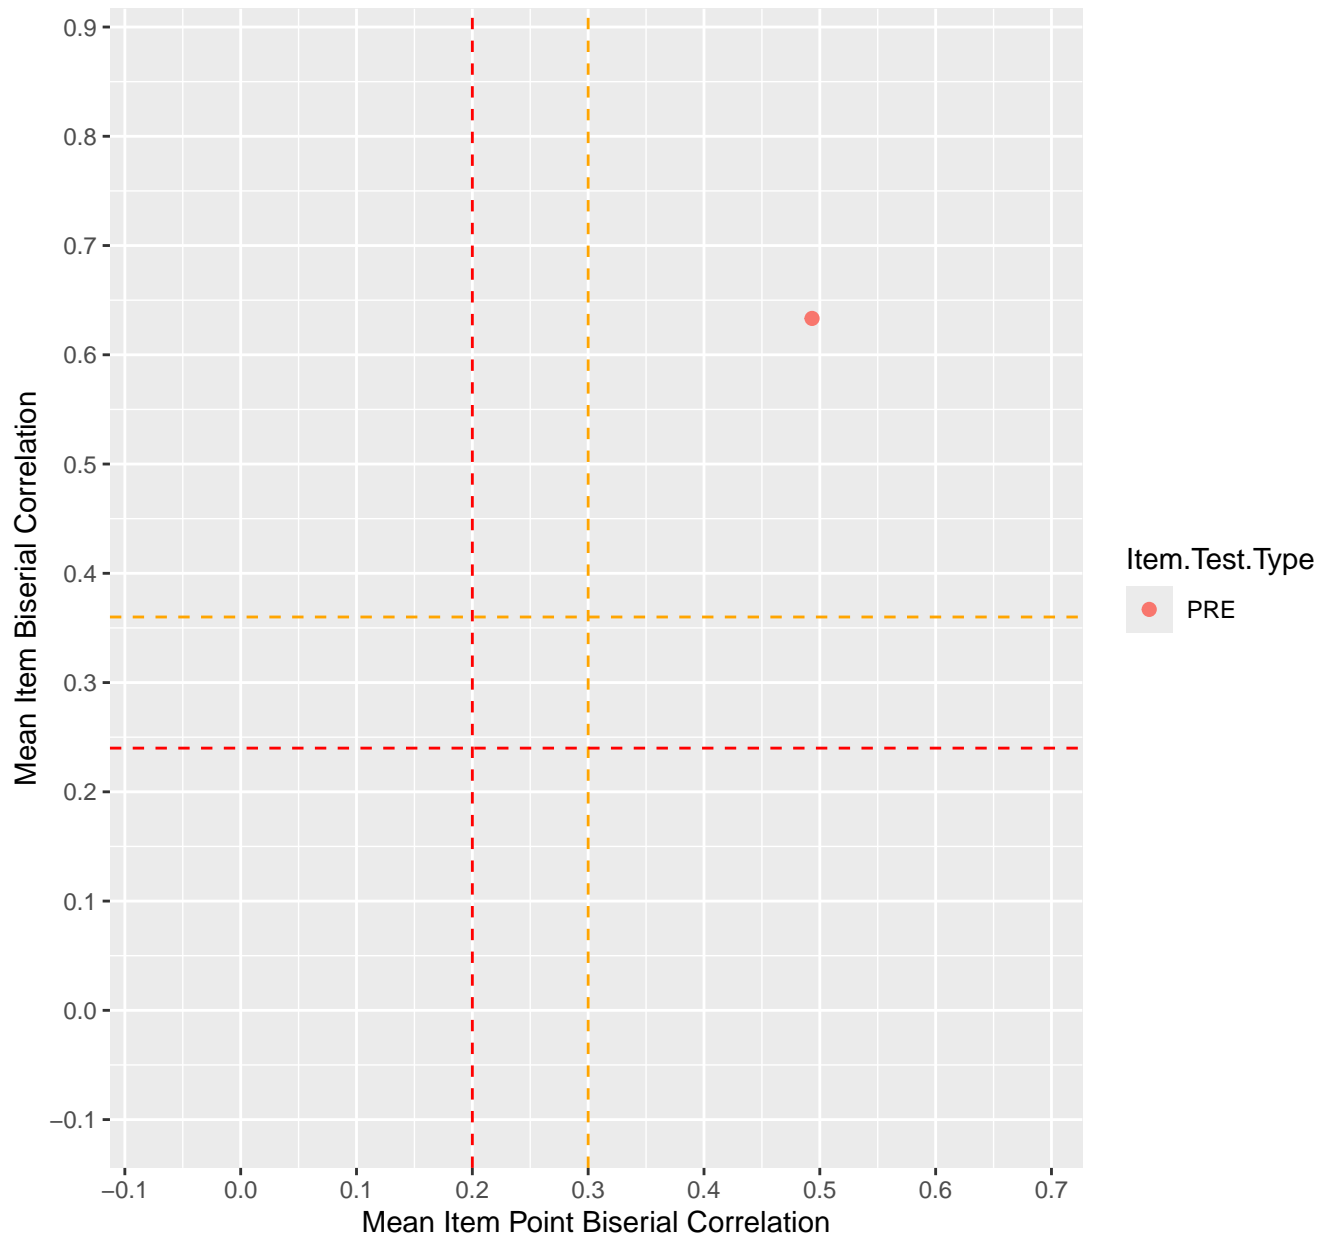

Mean Item Point Biserial vs Biserial Correlation For KD1.1.V1

Mean Item Point Biserial vs Biserial Correlation For KD1.1.V3

Mean Item Point Biserial vs Biserial Correlation For KD1.2.V1

Mean Item Point Biserial vs Biserial Correlation For KD1.3.V1

Mean Item Point Biserial vs Biserial Correlation For KD1.3.V2

Mean Item Point Biserial vs Biserial Correlation For KD1.4.V1

Mean Item Point Biserial vs Biserial Correlation For KD1.5.V1

Mean Item Point Biserial vs Biserial Correlation For KD1.5.V3

Mean Item Point Biserial vs Biserial Correlation For KD1.6.V1

Mean Item Point Biserial vs Biserial Correlation For KD1.6.V3

Mean Item Point Biserial vs Biserial Correlation For KD1.6.V4EC

Mean Item Point Biserial vs Biserial Correlation For KD1.7.V1