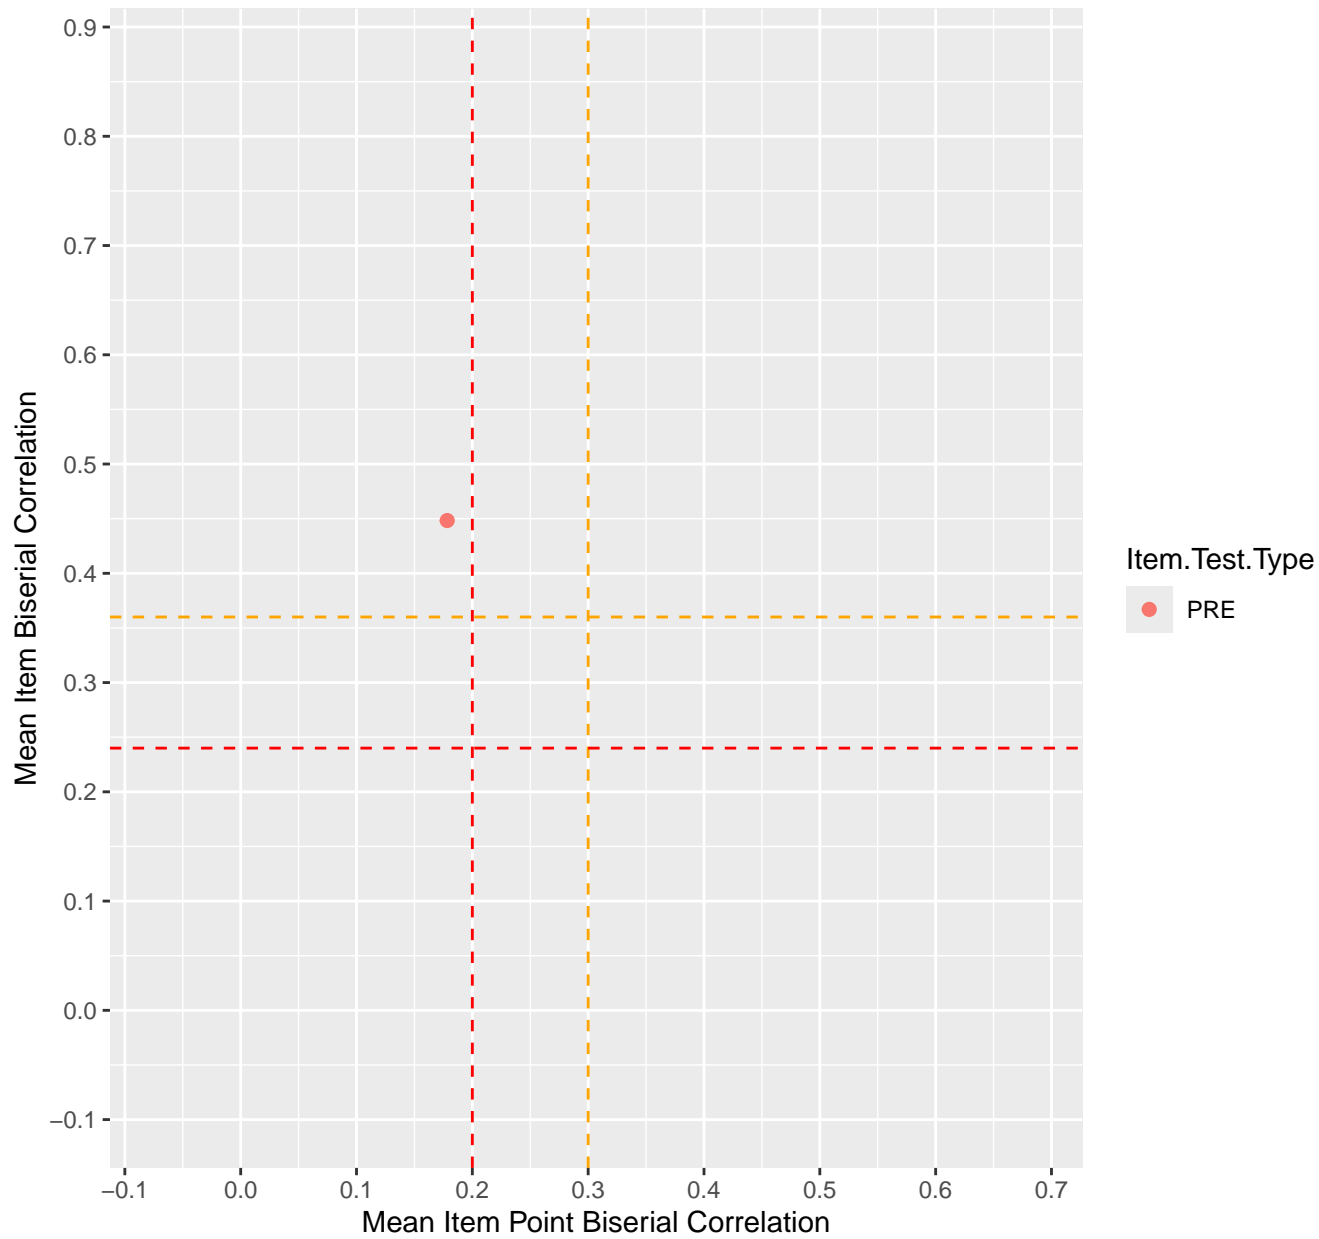

Mean Item Point Biserial vs Biserial Correlation For KD1.1.V1

Mean Item Point Biserial vs Biserial Correlation For KD1.1.V3

Mean Item Point Biserial vs Biserial Correlation For KD1.2.V1

Mean Item Point Biserial vs Biserial Correlation For KD1.3.V1

Mean Item Point Biserial vs Biserial Correlation For KD1.3.V2

Mean Item Point Biserial vs Biserial Correlation For KD1.4.V1

Mean Item Point Biserial vs Biserial Correlation For KD1.5.V1

Mean Item Point Biserial vs Biserial Correlation For KD1.5.V3

Mean Item Point Biserial vs Biserial Correlation For KD1.6.V1

Mean Item Point Biserial vs Biserial Correlation For KD1.6.V3

Mean Item Point Biserial vs Biserial Correlation For KD1.6.V4EC

Mean Item Point Biserial vs Biserial Correlation For KD1.7.V1