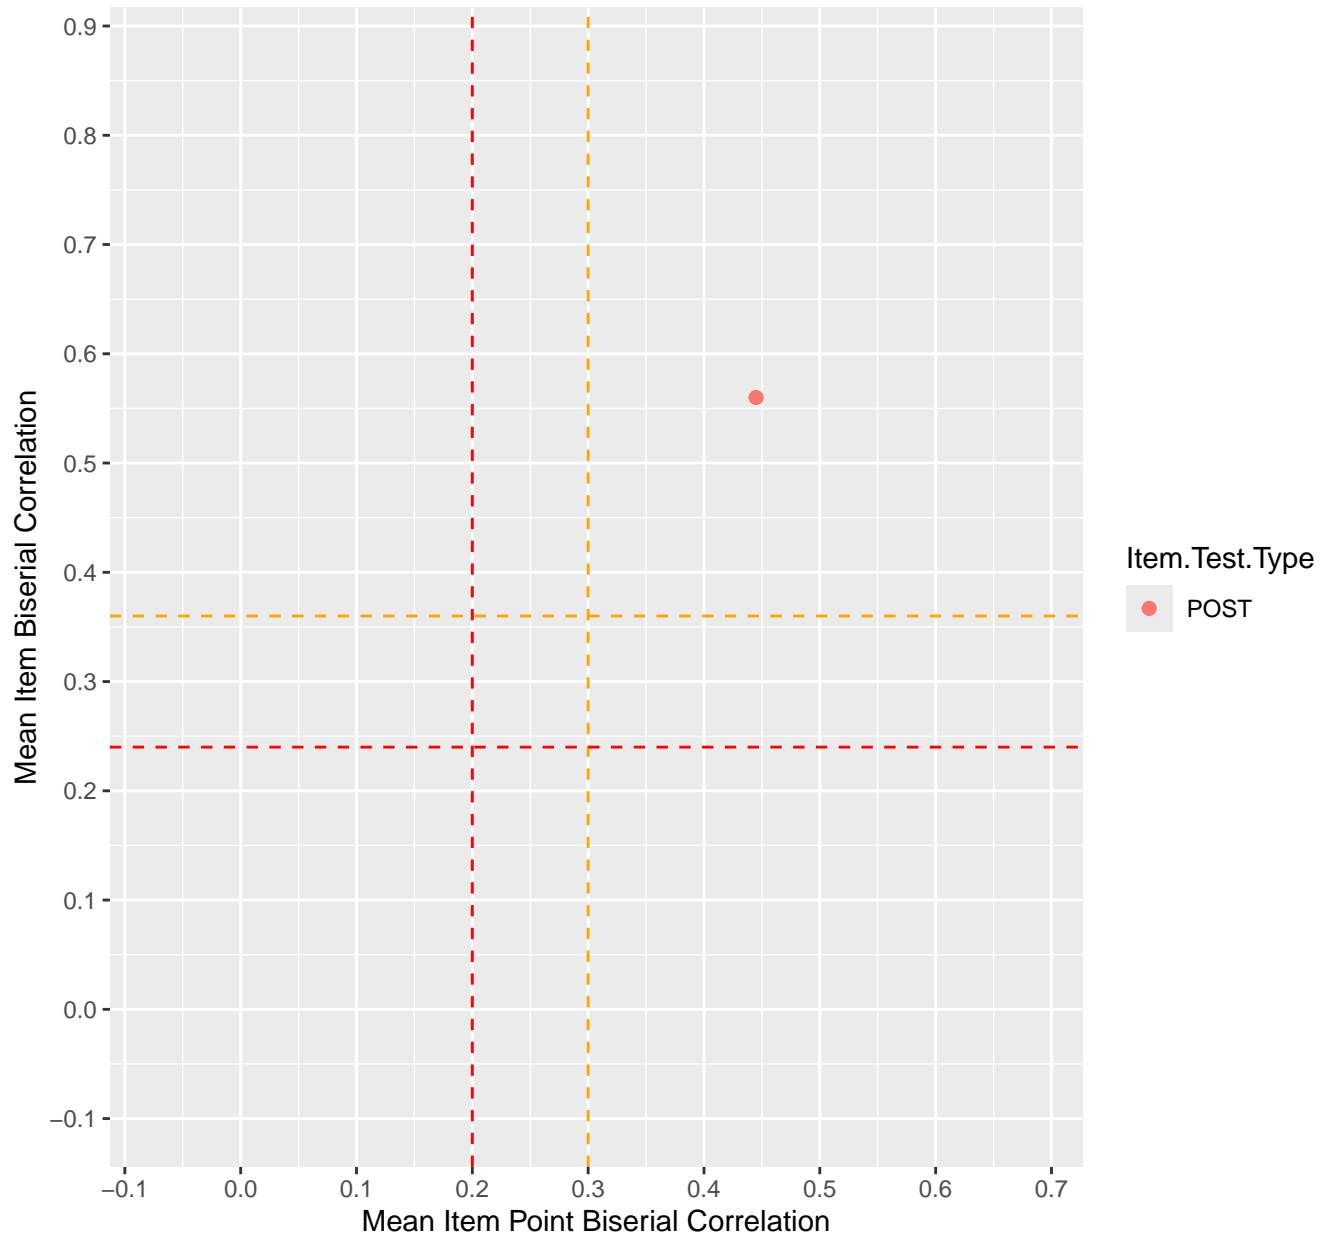

Mean Item Point Biserial vs Biserial Correlation For KD1.38.V3AH