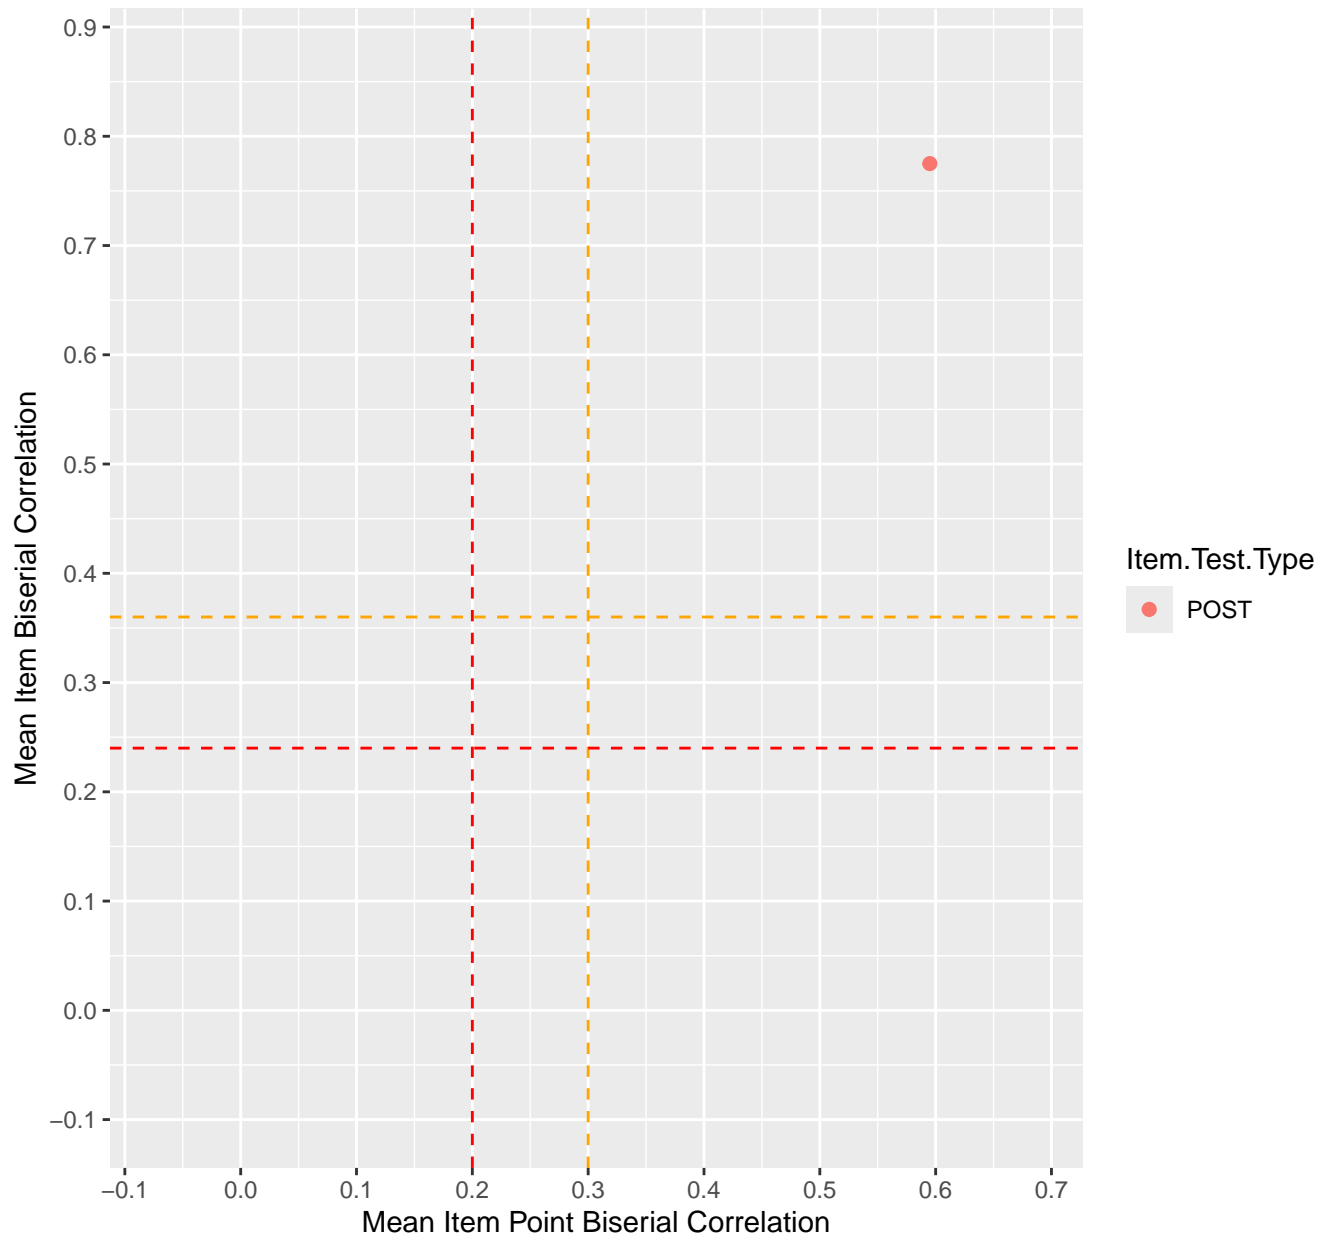

Mean Item Point Biserial vs Biserial Correlation For KD1.14.V1

Mean Item Point Biserial vs Biserial Correlation For KD1.14.V3

Mean Item Point Biserial vs Biserial Correlation For KD1.15.V1

Mean Item Point Biserial vs Biserial Correlation For KD1.15.V2EC

Mean Item Point Biserial vs Biserial Correlation For KD1.16.V1

Mean Item Point Biserial vs Biserial Correlation For KD1.17.V1

Mean Item Point Biserial vs Biserial Correlation For KD1.17.V2EC

Mean Item Point Biserial vs Biserial Correlation For KD1.17.V3AH

Mean Item Point Biserial vs Biserial Correlation For KD1.18.V1

Mean Item Point Biserial vs Biserial Correlation For KD1.18.V3

Mean Item Point Biserial vs Biserial Correlation For KD1.19.V1

Mean Item Point Biserial vs Biserial Correlation For KD1.19.V3