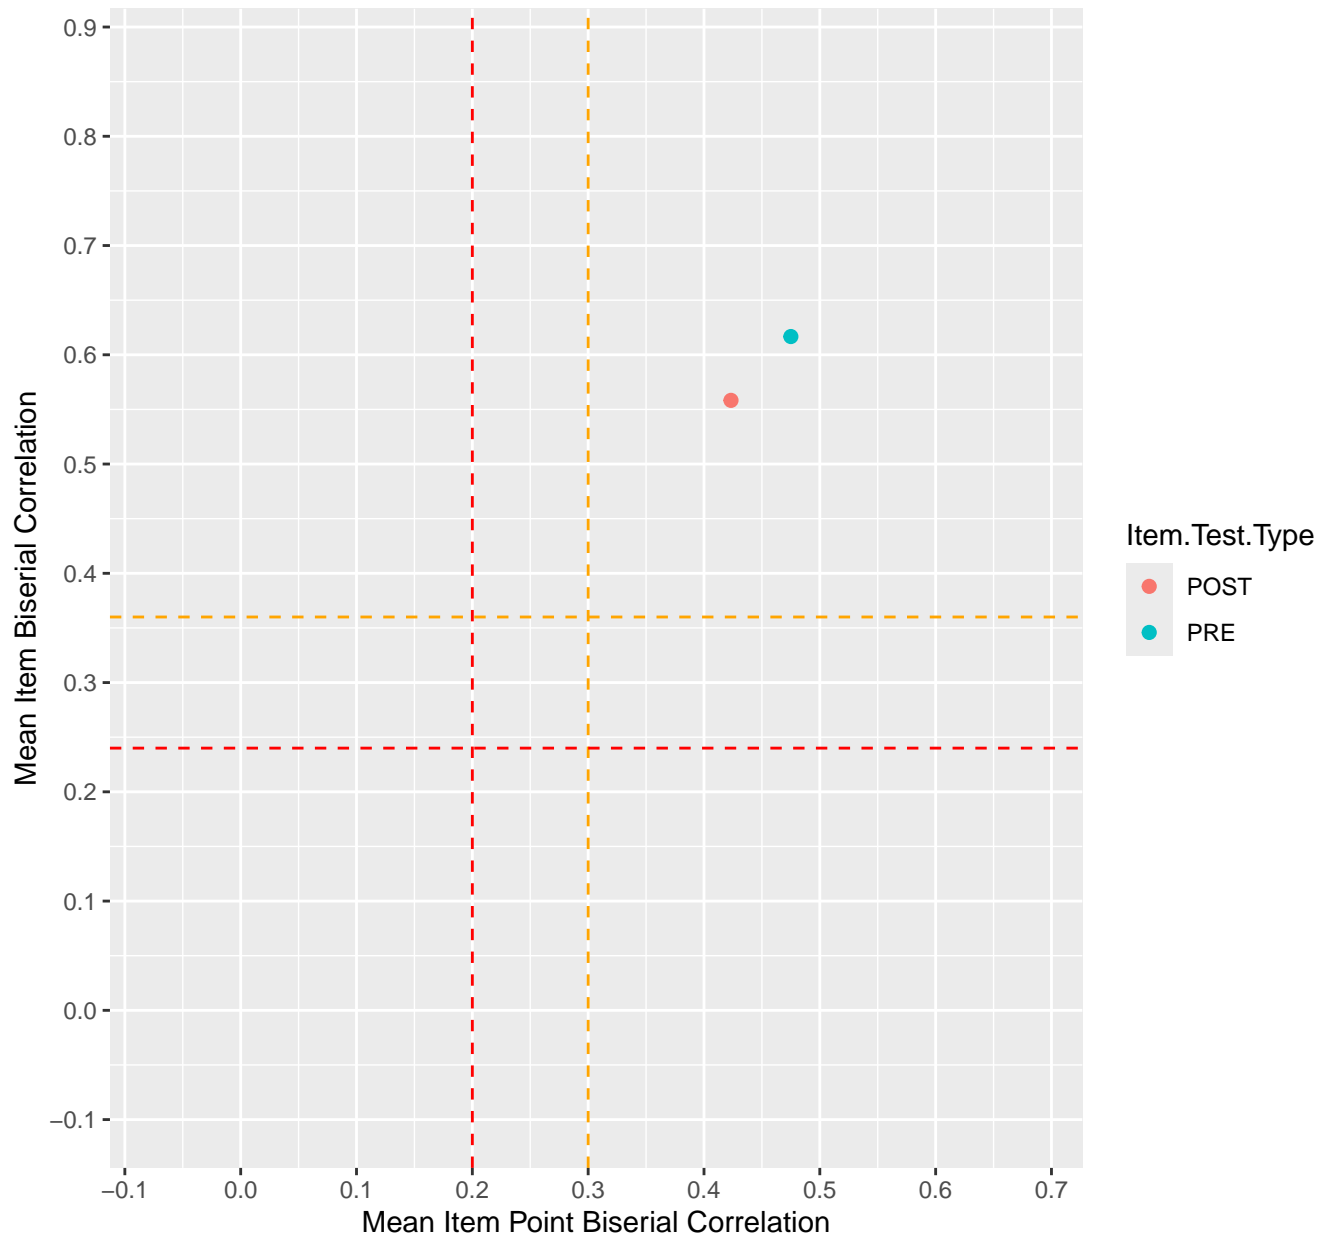

Mean Item Point Biserial vs Biserial Correlation For KD1.14.V1

Mean Item Point Biserial vs Biserial Correlation For KD1.14.V3

Mean Item Point Biserial vs Biserial Correlation For KD1.15.V1

Mean Item Point Biserial vs Biserial Correlation For KD1.15.V2EC

Mean Item Point Biserial vs Biserial Correlation For KD1.16.V1

Mean Item Point Biserial vs Biserial Correlation For KD1.17.V1

Mean Item Point Biserial vs Biserial Correlation For KD1.17.V2EC

Mean Item Point Biserial vs Biserial Correlation For KD1.17.V3AH

Mean Item Point Biserial vs Biserial Correlation For KD1.18.V1

Mean Item Point Biserial vs Biserial Correlation For KD1.18.V3

Mean Item Point Biserial vs Biserial Correlation For KD1.19.V1

Mean Item Point Biserial vs Biserial Correlation For KD1.19.V3