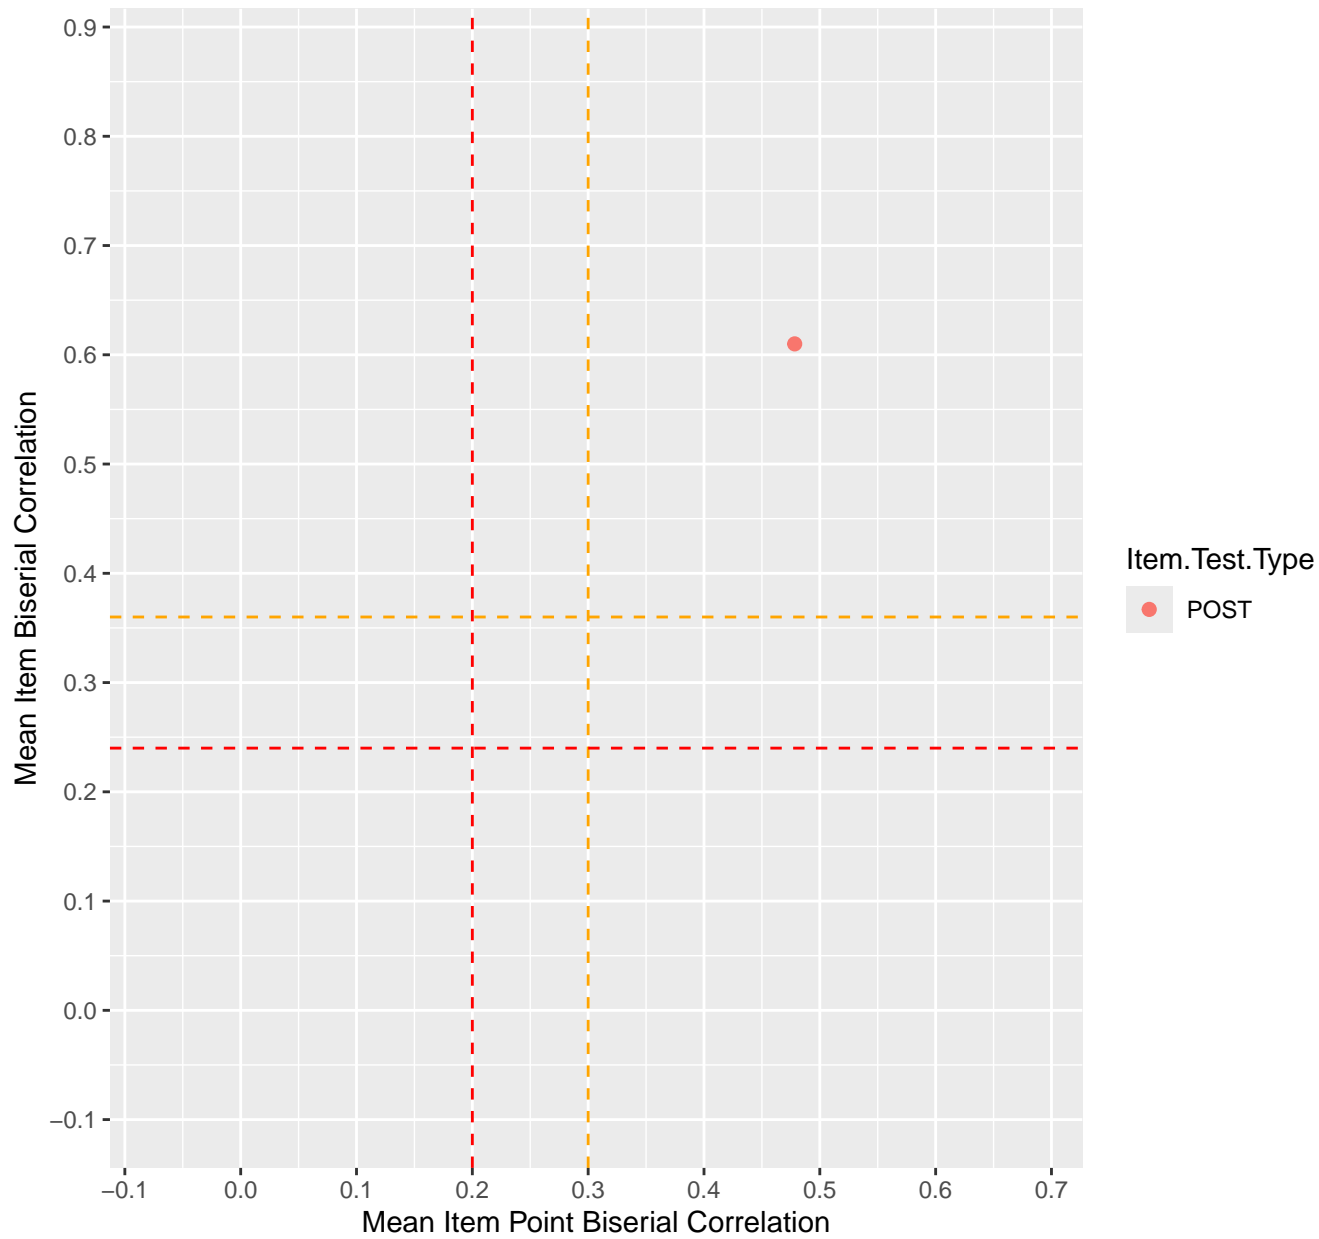

Mean Item Point Biserial vs Biserial Correlation For KD1.1.V1

Mean Item Point Biserial vs Biserial Correlation For KD1.1.V3

Mean Item Point Biserial vs Biserial Correlation For KD1.2.V1

Mean Item Point Biserial vs Biserial Correlation For KD1.3.V1

Mean Item Point Biserial vs Biserial Correlation For KD1.3.V2

Mean Item Point Biserial vs Biserial Correlation For KD1.4.V1

Mean Item Point Biserial vs Biserial Correlation For KD1.5.V1

Mean Item Point Biserial vs Biserial Correlation For KD1.5.V3

Mean Item Point Biserial vs Biserial Correlation For KD1.6.V1

Mean Item Point Biserial vs Biserial Correlation For KD1.6.V3

Mean Item Point Biserial vs Biserial Correlation For KD1.6.V4EC

Mean Item Point Biserial vs Biserial Correlation For KD1.7.V1