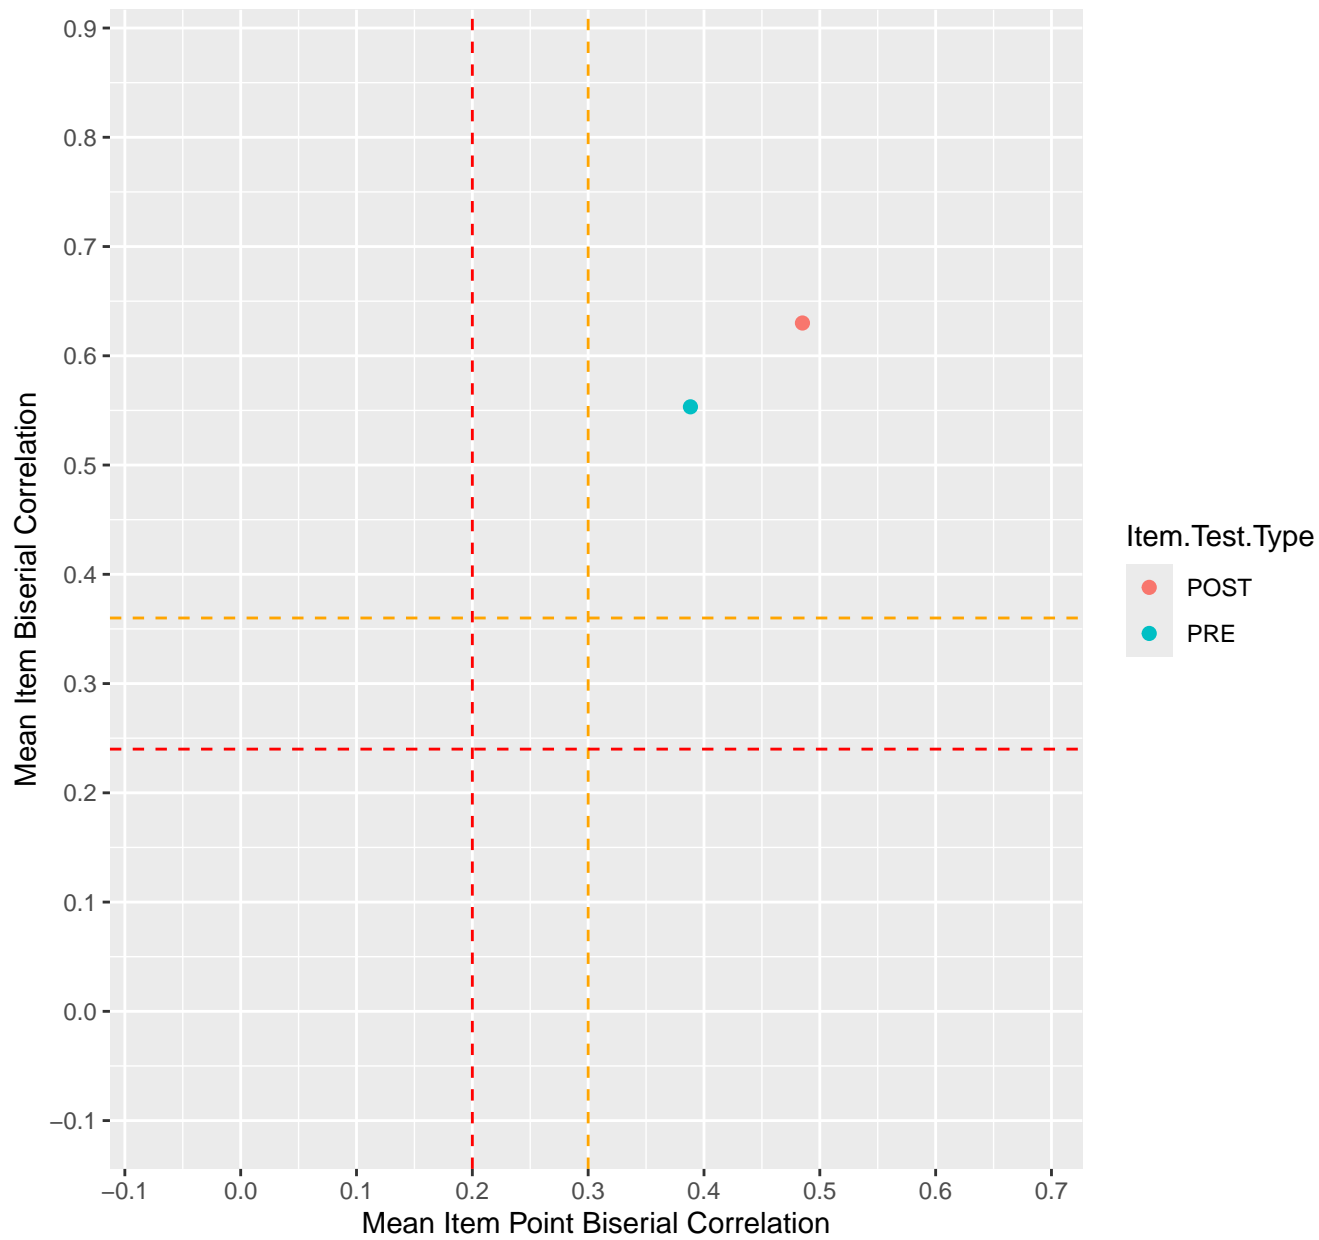

Mean Item Point Biserial vs Biserial Correlation For KD1.27.V1