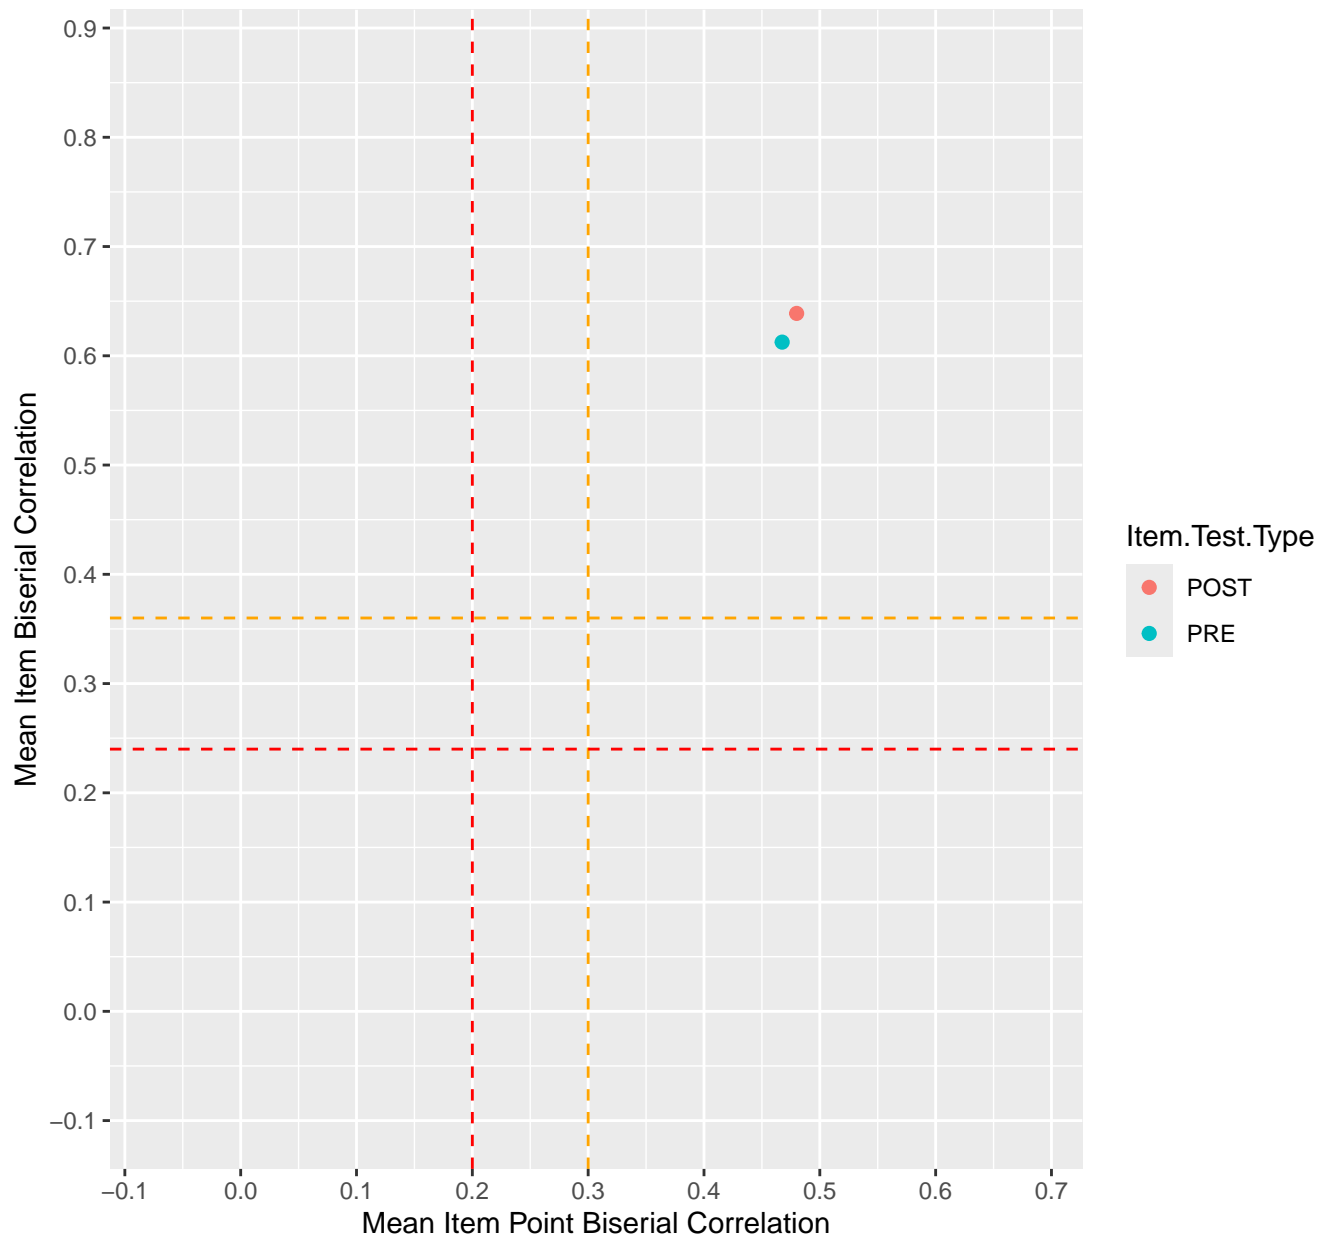

Mean Item Point Biserial vs Biserial Correlation For KD1.6.V1

Mean Item Point Biserial vs Biserial Correlation For KD1.6.V3

Mean Item Point Biserial vs Biserial Correlation For KD1.6.V4EC

Mean Item Point Biserial vs Biserial Correlation For KD1.7.V1

Mean Item Point Biserial vs Biserial Correlation For KD1.8.V1

Mean Item Point Biserial vs Biserial Correlation For KD1.8.V3

Mean Item Point Biserial vs Biserial Correlation For KD1.9.V1

Mean Item Point Biserial vs Biserial Correlation For KD1.10.V1

Mean Item Point Biserial vs Biserial Correlation For KD1.10.V3

Mean Item Point Biserial vs Biserial Correlation For KD1.10.V6EC

Mean Item Point Biserial vs Biserial Correlation For KD1.11.V1

Mean Item Point Biserial vs Biserial Correlation For KD1.11.V6EC

Mean Item Point Biserial vs Biserial Correlation For KD1.12.V1

Mean Item Point Biserial vs Biserial Correlation For KD1.13.V1

Mean Item Point Biserial vs Biserial Correlation For KD1.13.V3

Mean Item Point Biserial vs Biserial Correlation For KD1.13.V4EC