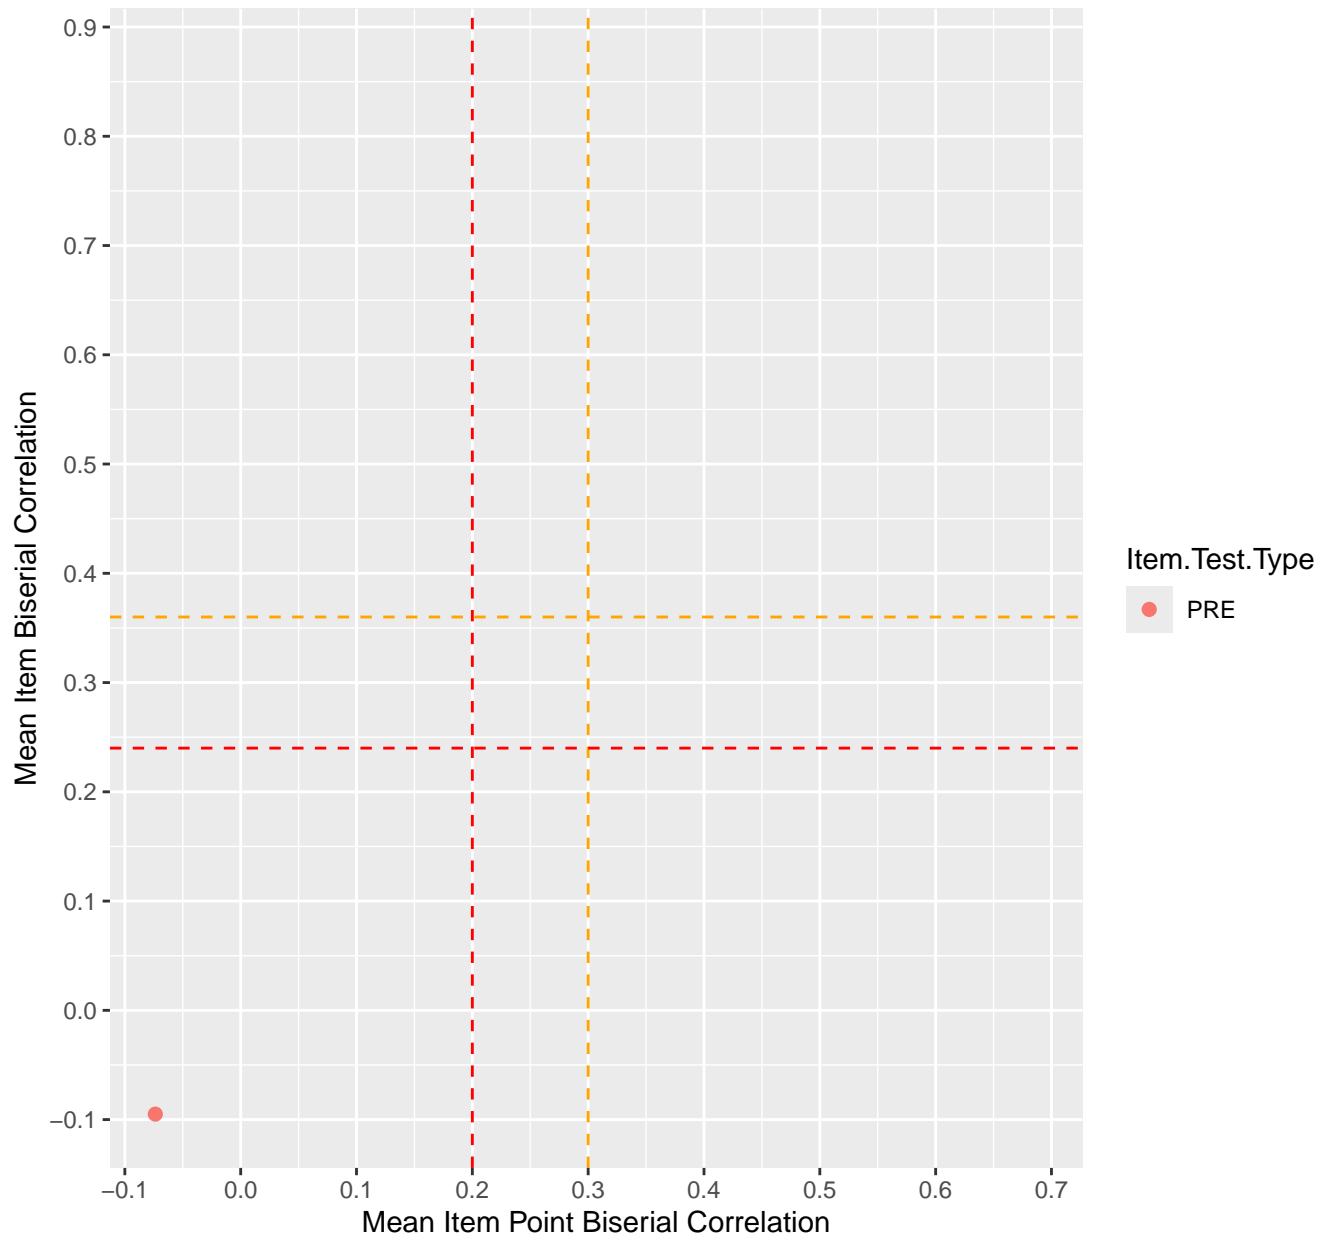

Mean Item Point Biserial vs Biserial Correlation For KD1.16.V1

Mean Item Point Biserial vs Biserial Correlation For KD1.17.V1

Mean Item Point Biserial vs Biserial Correlation For KD1.17.V2EC

Mean Item Point Biserial vs Biserial Correlation For KD1.17.V3AH

Mean Item Point Biserial vs Biserial Correlation For KD1.18.V1

Mean Item Point Biserial vs Biserial Correlation For KD1.18.V3

Mean Item Point Biserial vs Biserial Correlation For KD1.19.V1

Mean Item Point Biserial vs Biserial Correlation For KD1.19.V3

Mean Item Point Biserial vs Biserial Correlation For KD1.20.V1

Mean Item Point Biserial vs Biserial Correlation For KD1.20.V2EC

Mean Item Point Biserial vs Biserial Correlation For KD1.21.V1

Mean Item Point Biserial vs Biserial Correlation For KD1.21.V2