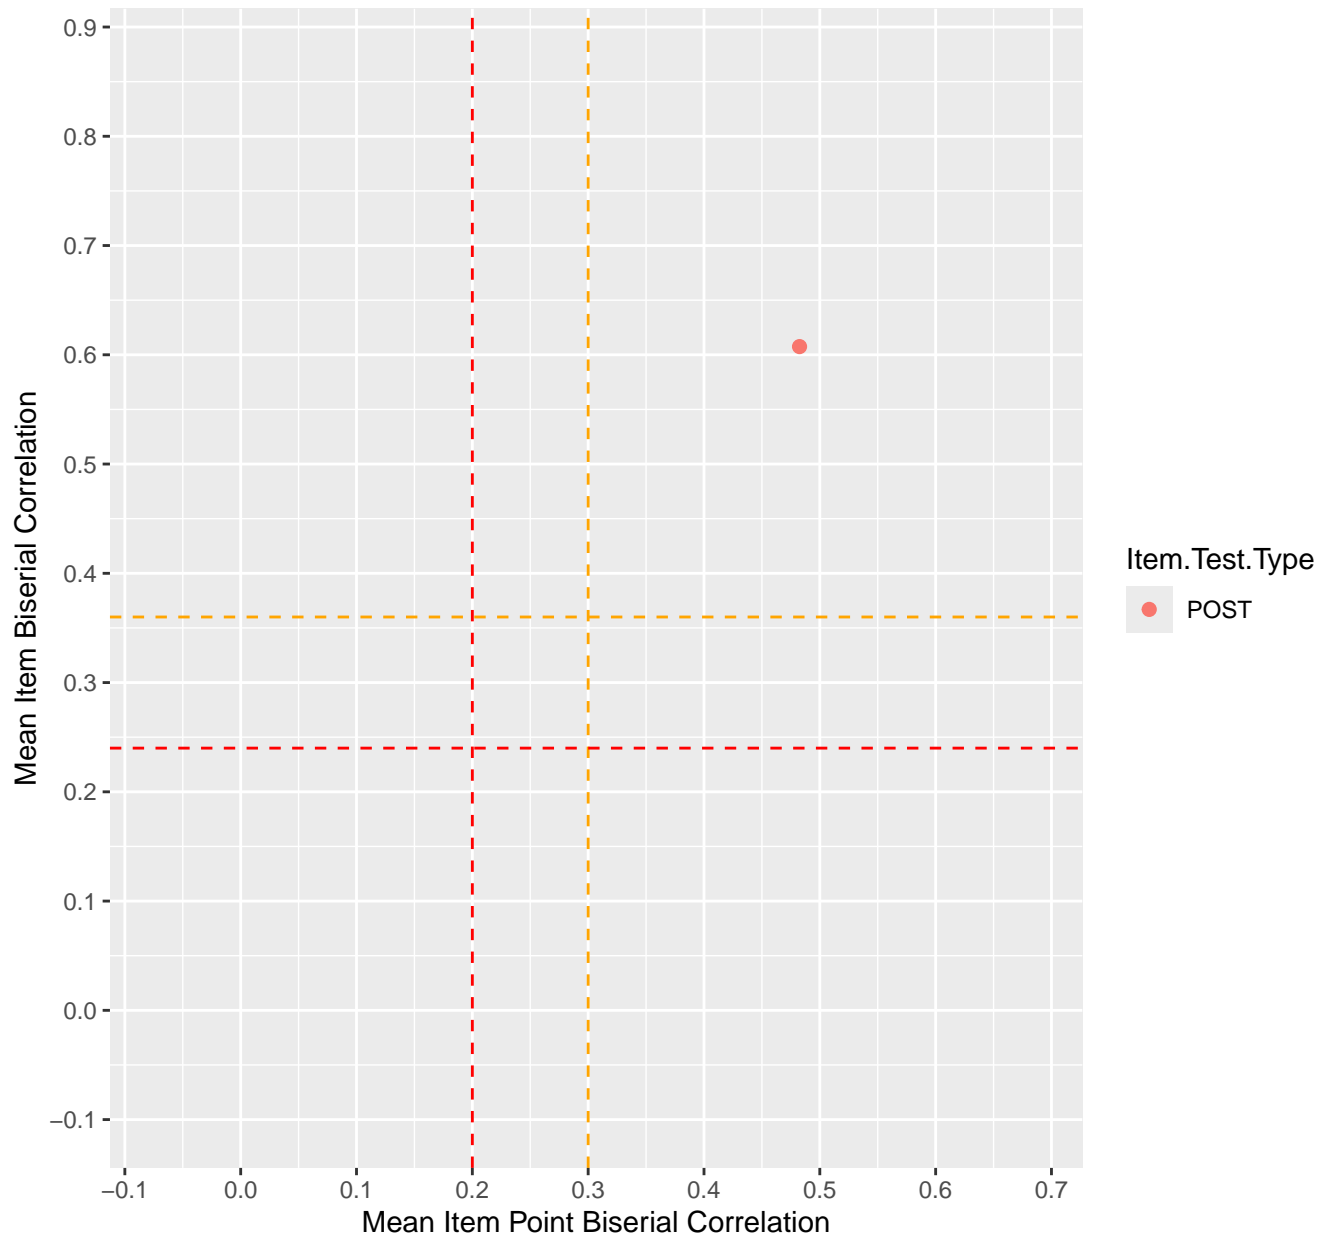

Mean Item Point Biserial vs Biserial Correlation For KD1.35.V1