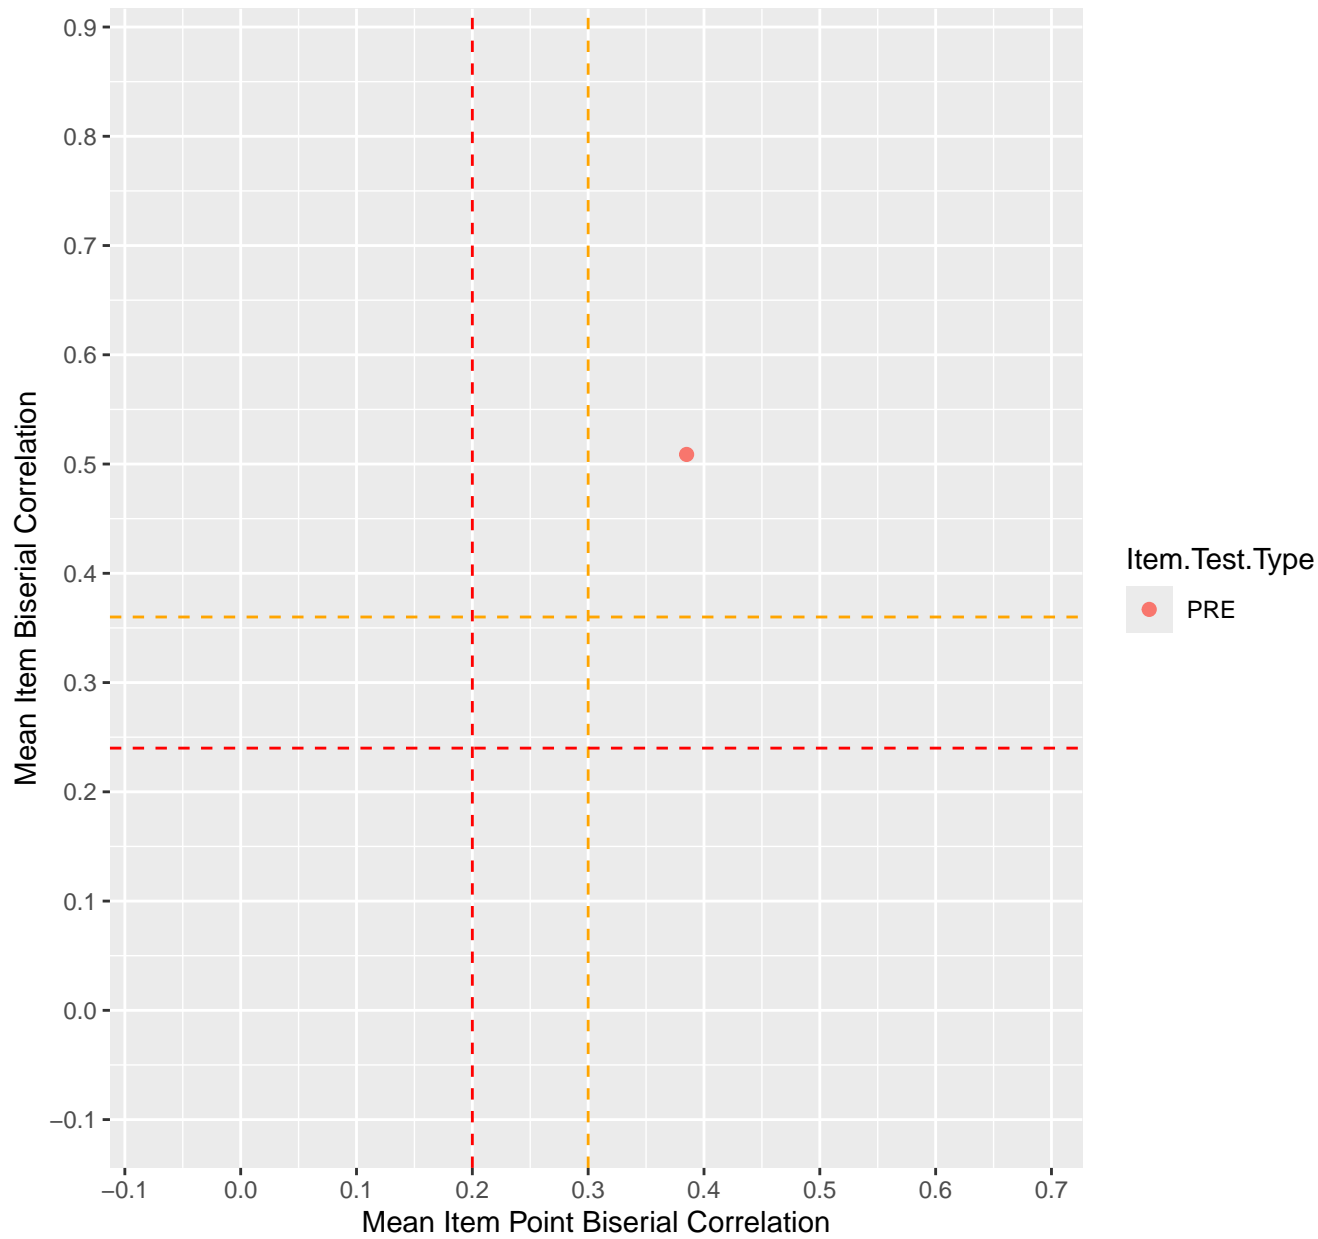

Mean Item Point Biserial vs Biserial Correlation For KD1.26.V1