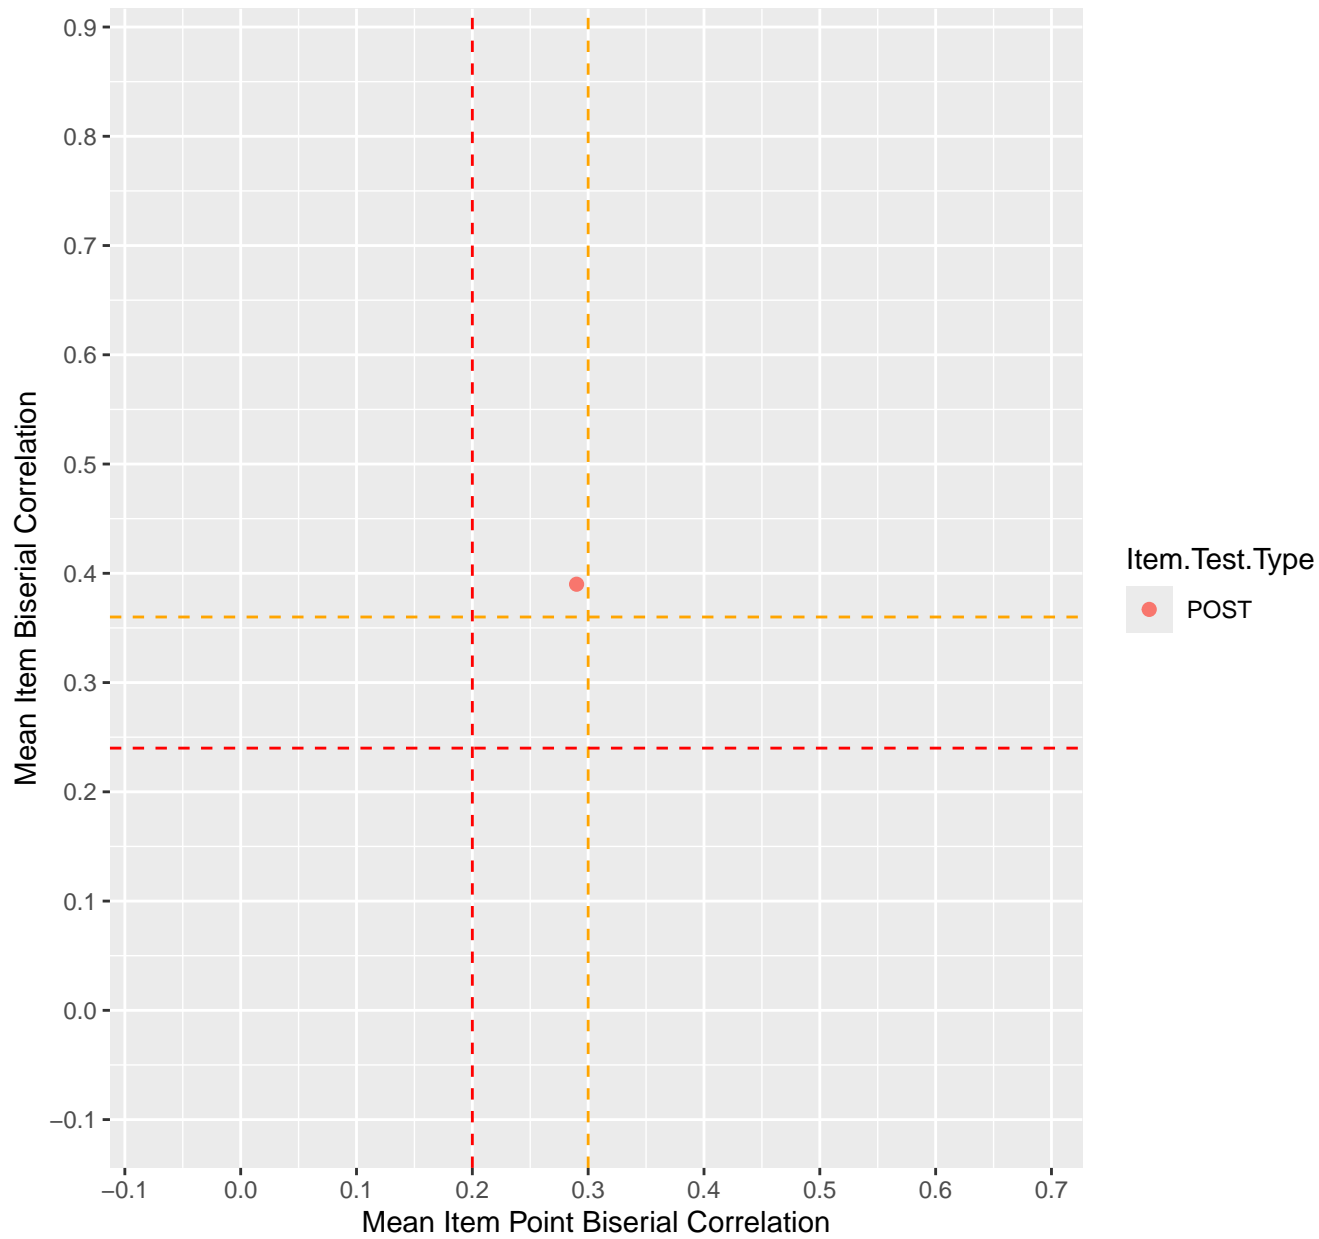

Mean Item Point Biserial vs Biserial Correlation For KD1.28.V2AH