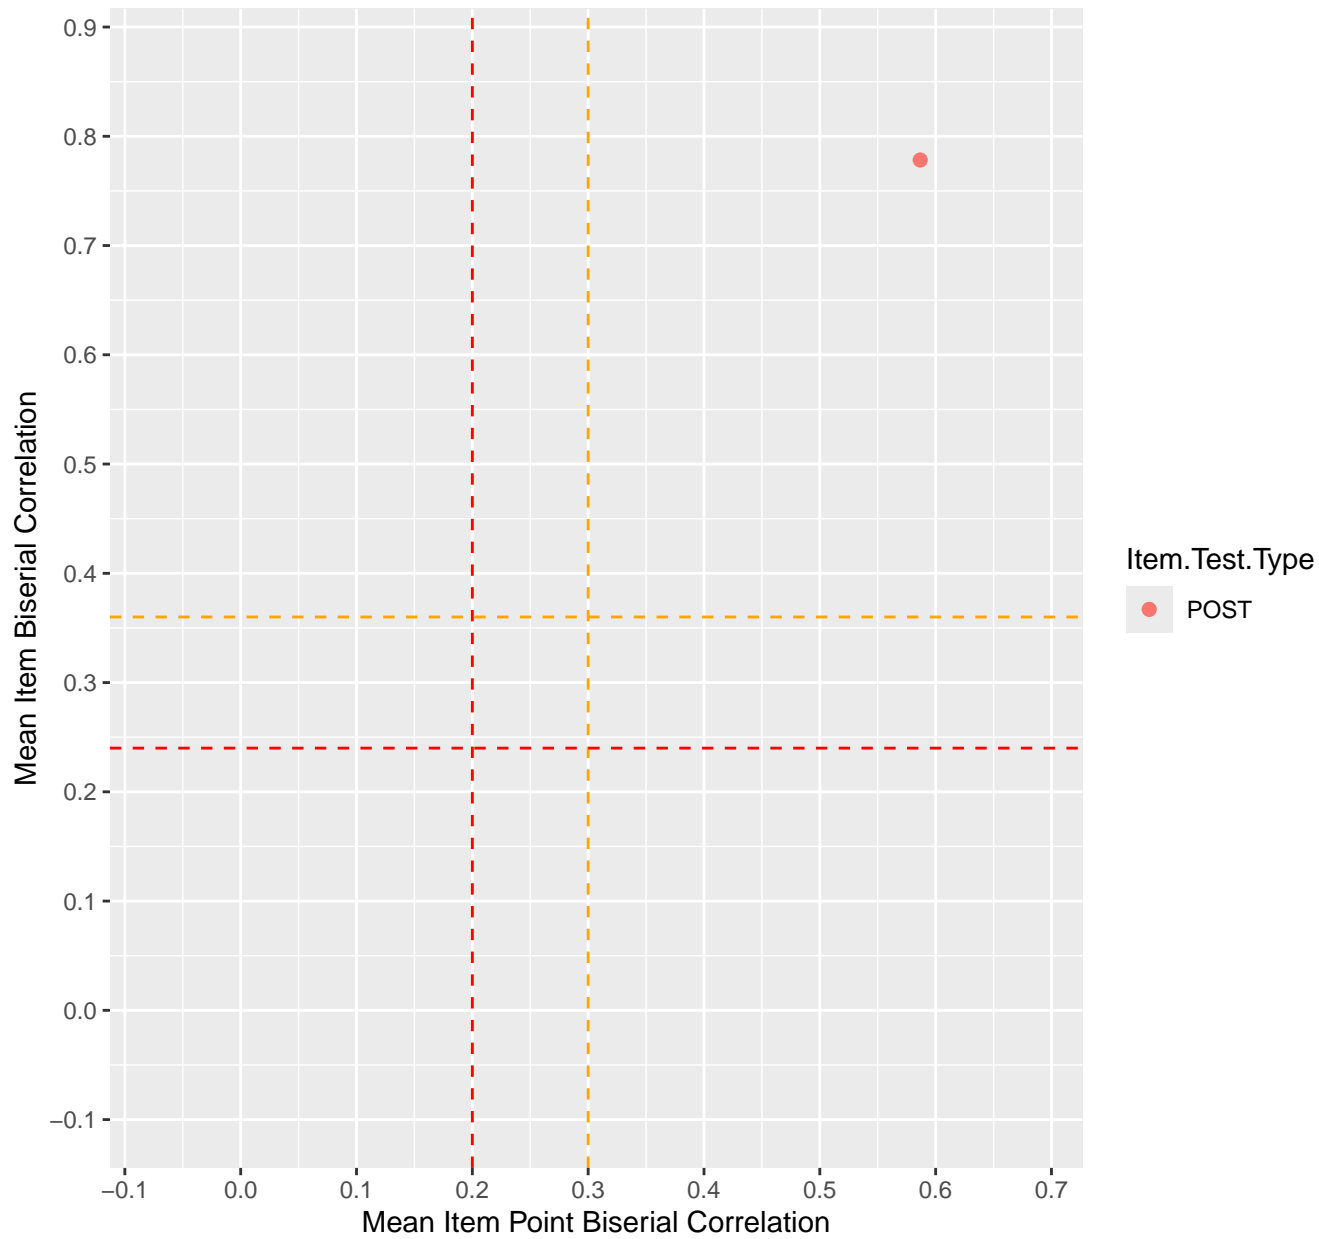

Mean Item Point Biserial vs Biserial Correlation For KD1.41.V1