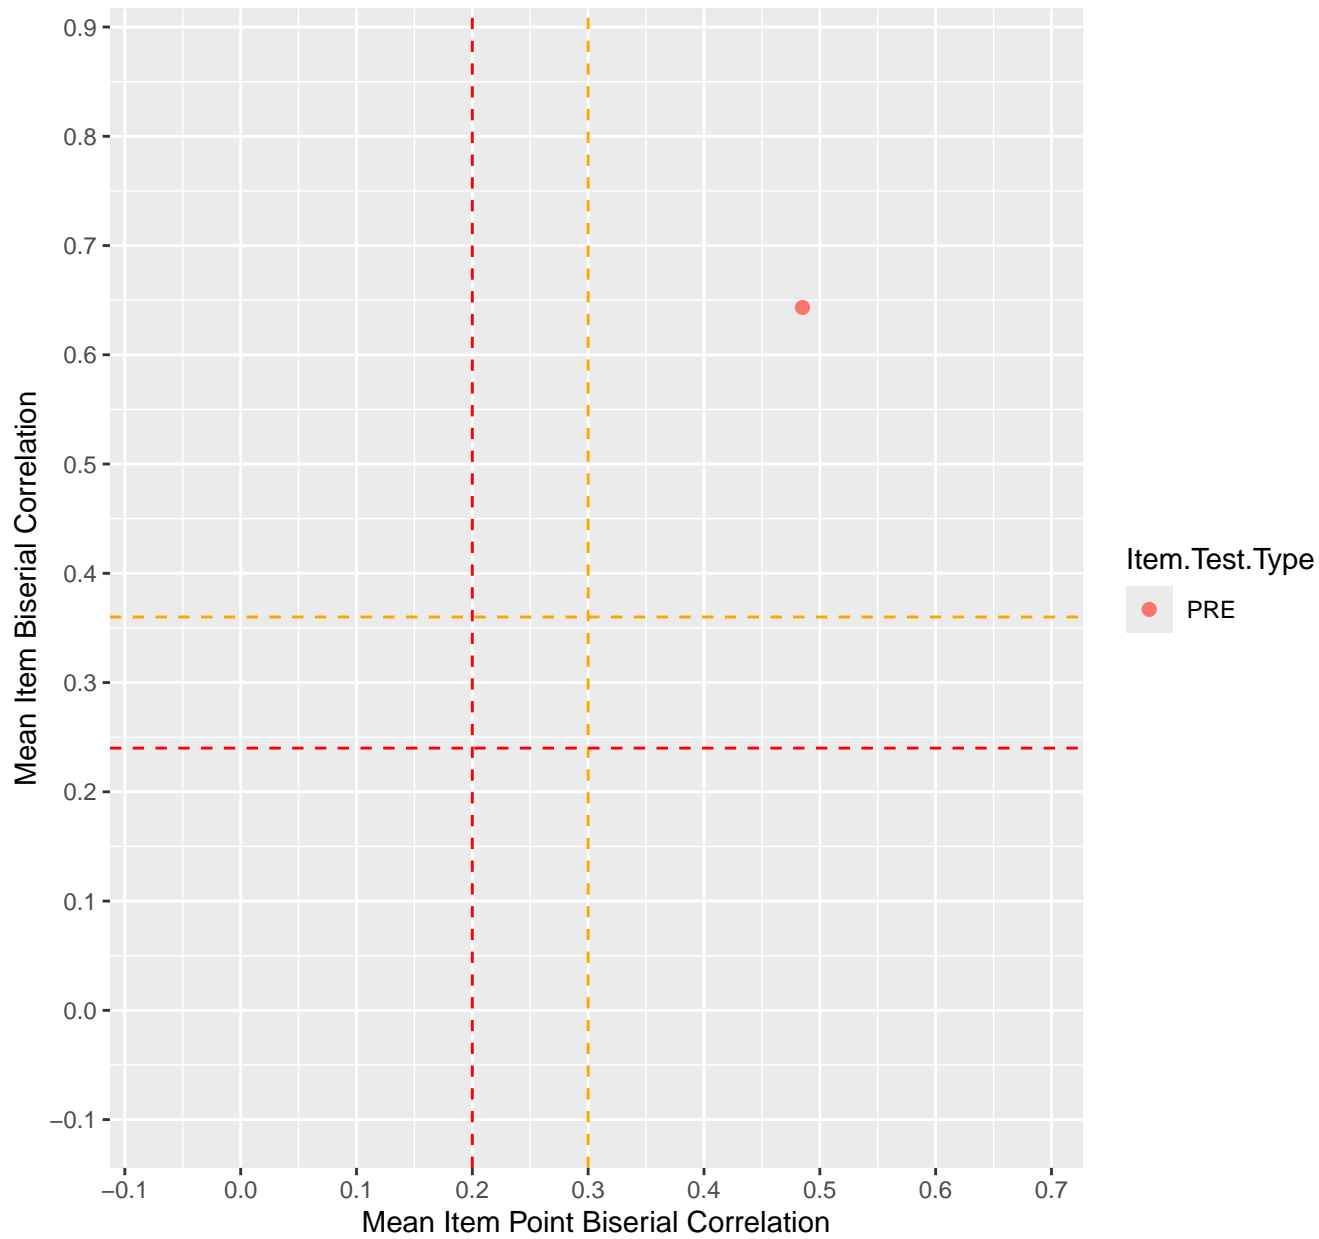

Mean Item Point Biserial vs Biserial Correlation For KD1.10.V3

Mean Item Point Biserial vs Biserial Correlation For KD1.10.V6EC

Mean Item Point Biserial vs Biserial Correlation For KD1.11.V1

Mean Item Point Biserial vs Biserial Correlation For KD1.11.V6EC

Mean Item Point Biserial vs Biserial Correlation For KD1.12.V1

Mean Item Point Biserial vs Biserial Correlation For KD1.13.V1

Mean Item Point Biserial vs Biserial Correlation For KD1.13.V3

Mean Item Point Biserial vs Biserial Correlation For KD1.13.V4EC

Mean Item Point Biserial vs Biserial Correlation For KD1.14.V1

Mean Item Point Biserial vs Biserial Correlation For KD1.14.V3

Mean Item Point Biserial vs Biserial Correlation For KD1.15.V1

Mean Item Point Biserial vs Biserial Correlation For KD1.15.V2EC