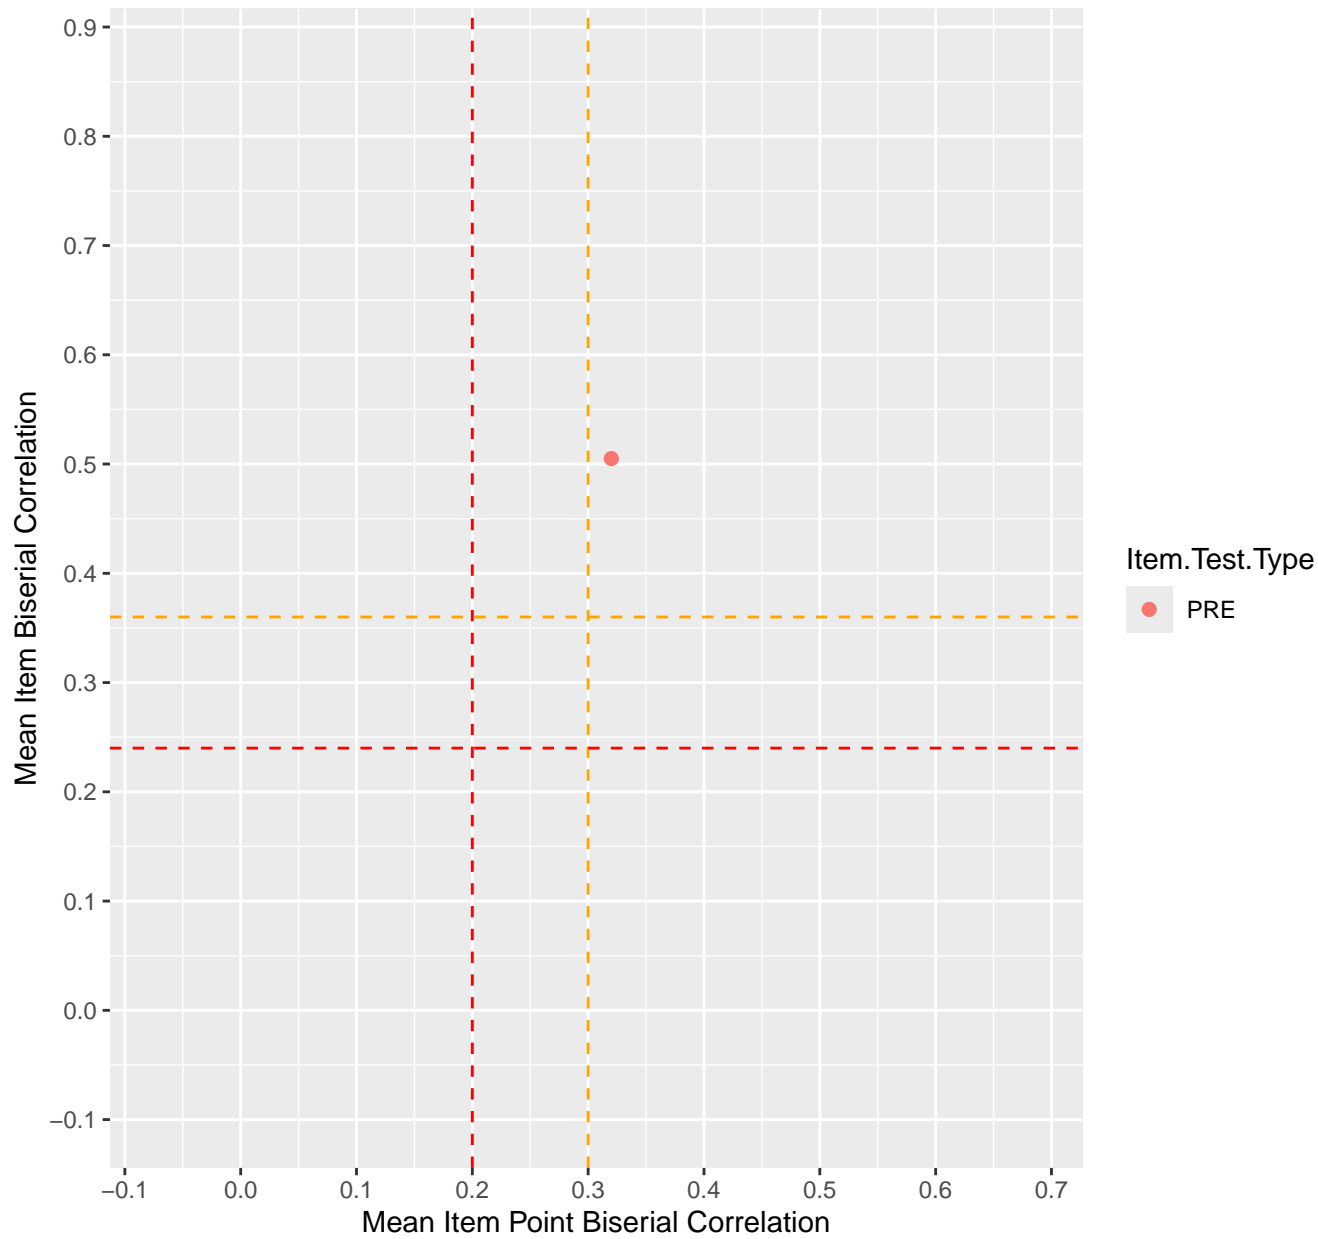

Mean Item Point Biserial vs Biserial Correlation For KD1.1.V1

Mean Item Point Biserial vs Biserial Correlation For KD1.1.V3

Mean Item Point Biserial vs Biserial Correlation For KD1.2.V1

Mean Item Point Biserial vs Biserial Correlation For KD1.3.V1

Mean Item Point Biserial vs Biserial Correlation For KD1.3.V2

Mean Item Point Biserial vs Biserial Correlation For KD1.4.V1

Mean Item Point Biserial vs Biserial Correlation For KD1.5.V1

Mean Item Point Biserial vs Biserial Correlation For KD1.5.V3

Mean Item Point Biserial vs Biserial Correlation For KD1.6.V1

Mean Item Point Biserial vs Biserial Correlation For KD1.6.V3

Mean Item Point Biserial vs Biserial Correlation For KD1.6.V4EC

Mean Item Point Biserial vs Biserial Correlation For KD1.7.V1