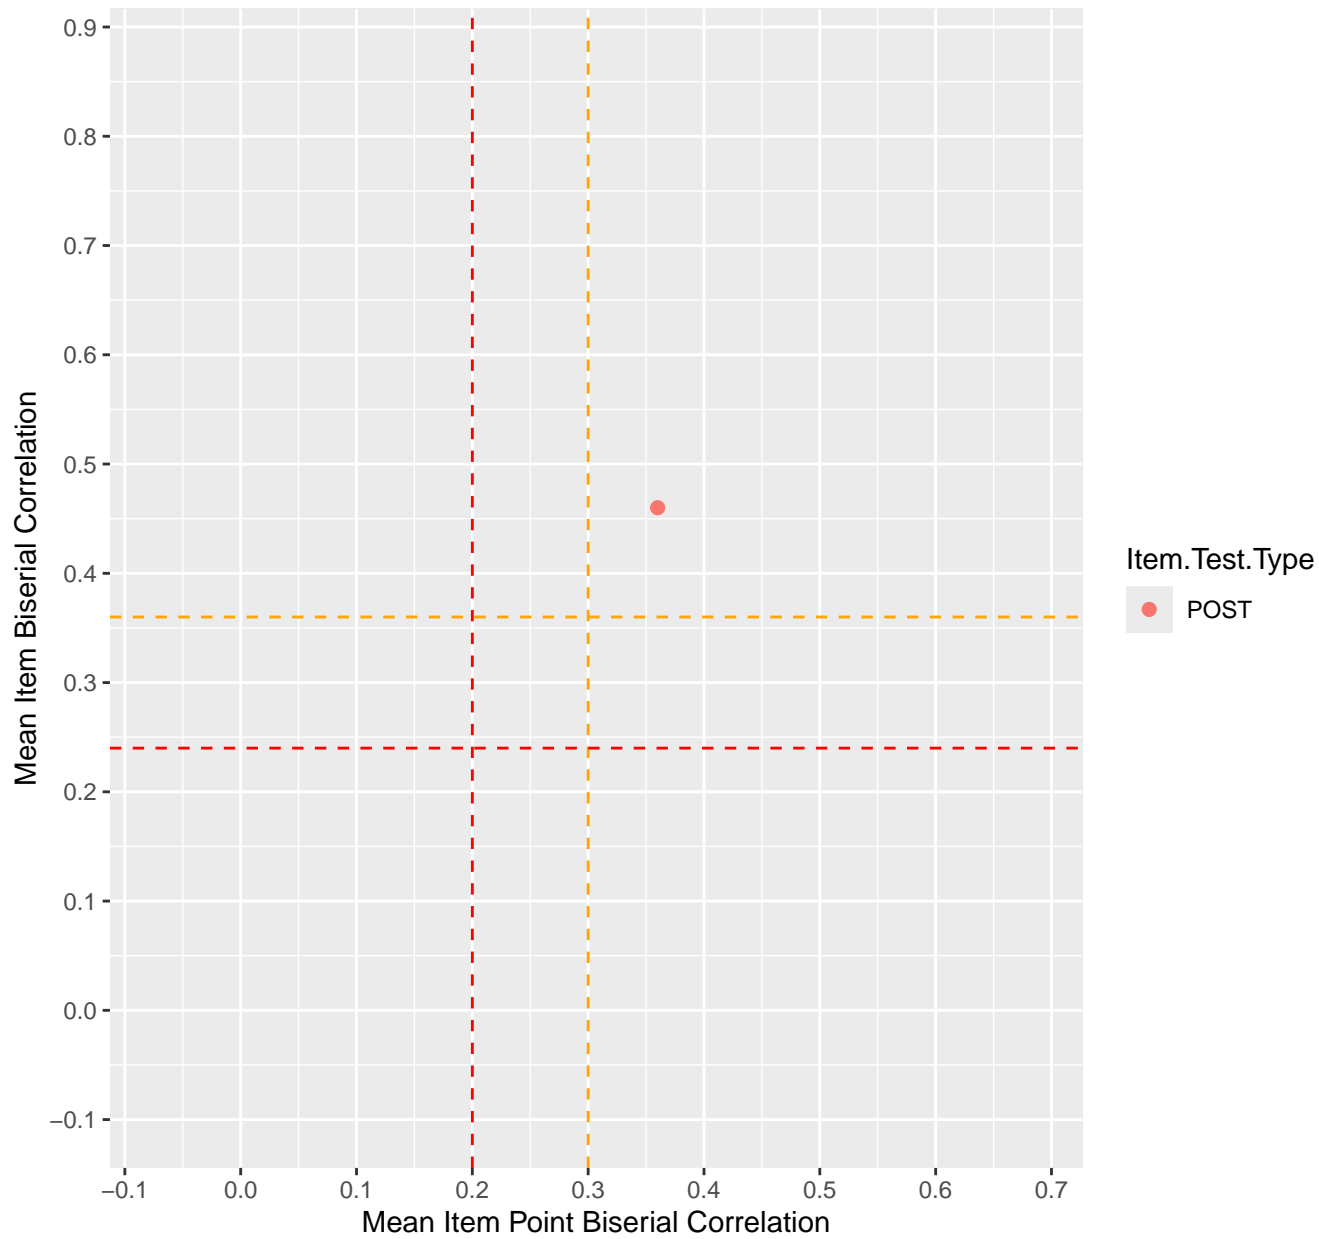

Mean Item Point Biserial vs Biserial Correlation For KD1.18.V1

Mean Item Point Biserial vs Biserial Correlation For KD1.18.V3

Mean Item Point Biserial vs Biserial Correlation For KD1.19.V1

Mean Item Point Biserial vs Biserial Correlation For KD1.19.V3

Mean Item Point Biserial vs Biserial Correlation For KD1.20.V1

Mean Item Point Biserial vs Biserial Correlation For KD1.20.V2EC

Mean Item Point Biserial vs Biserial Correlation For KD1.21.V1

Mean Item Point Biserial vs Biserial Correlation For KD1.21.V2