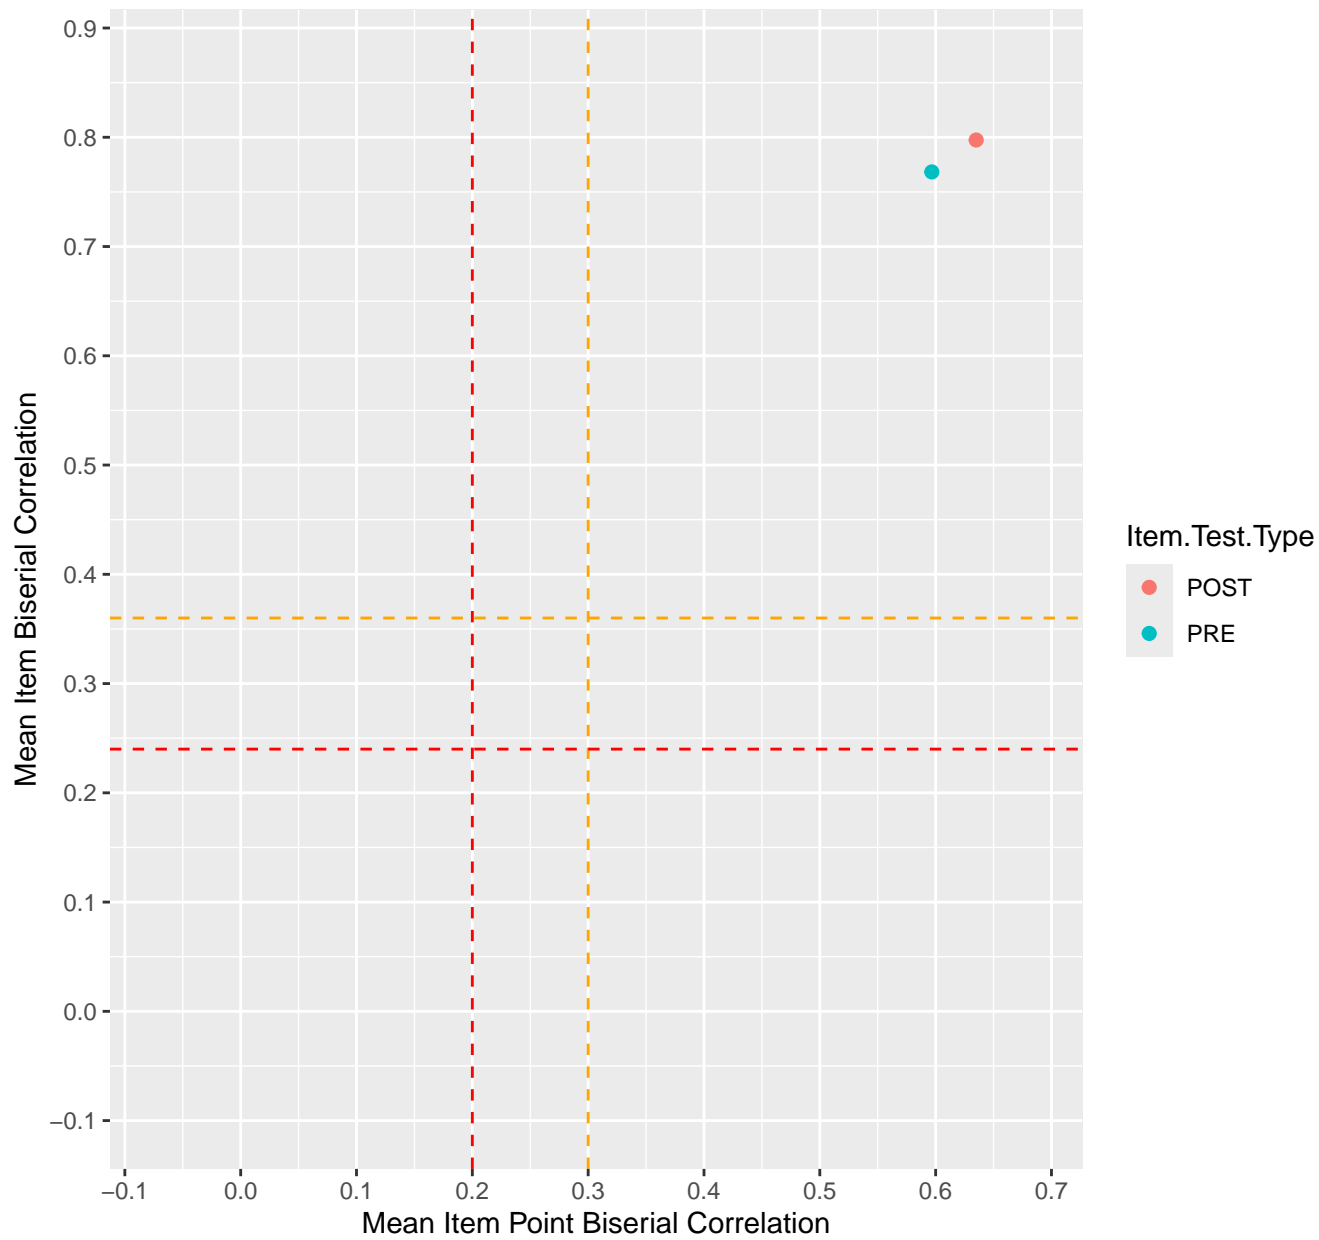

Mean Item Point Biserial vs Biserial Correlation For KD1.14.V1

Mean Item Point Biserial vs Biserial Correlation For KD1.14.V3

Mean Item Point Biserial vs Biserial Correlation For KD1.15.V1

Mean Item Point Biserial vs Biserial Correlation For KD1.15.V2EC

Mean Item Point Biserial vs Biserial Correlation For KD1.16.V1

Mean Item Point Biserial vs Biserial Correlation For KD1.17.V1

Mean Item Point Biserial vs Biserial Correlation For KD1.17.V2EC

Mean Item Point Biserial vs Biserial Correlation For KD1.17.V3AH

Mean Item Point Biserial vs Biserial Correlation For KD1.18.V1

Mean Item Point Biserial vs Biserial Correlation For KD1.18.V3

Mean Item Point Biserial vs Biserial Correlation For KD1.19.V1

Mean Item Point Biserial vs Biserial Correlation For KD1.19.V3