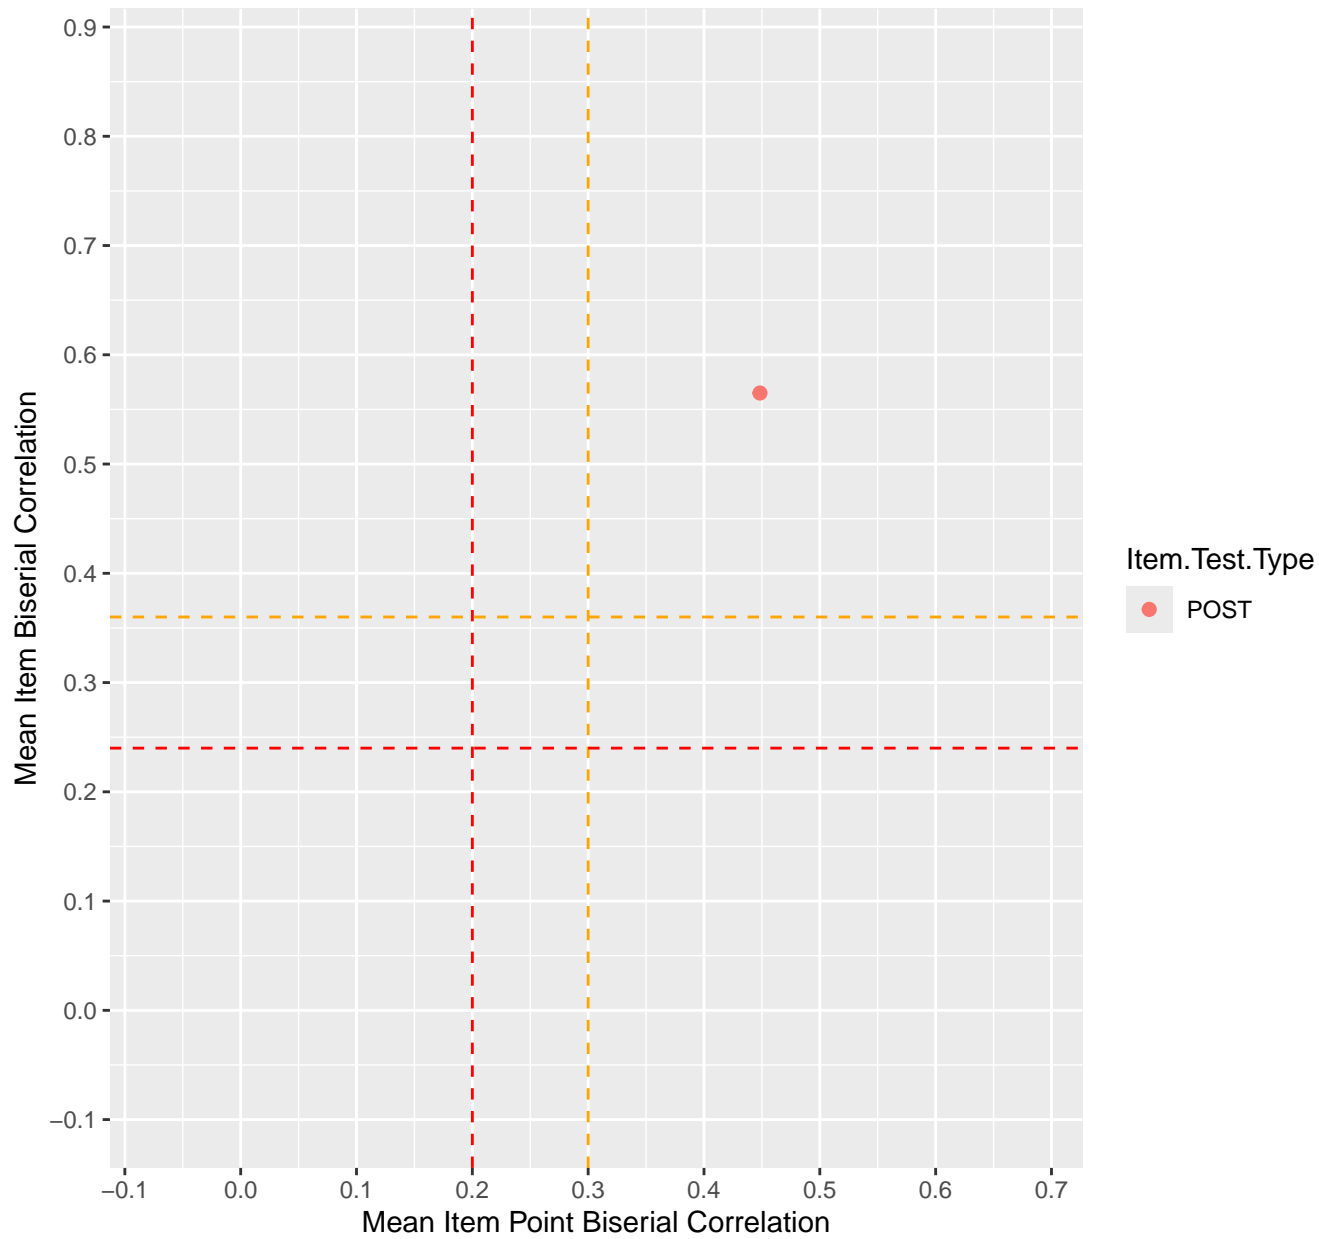

Mean Item Point Biserial vs Biserial Correlation For KD1.22.V2EC