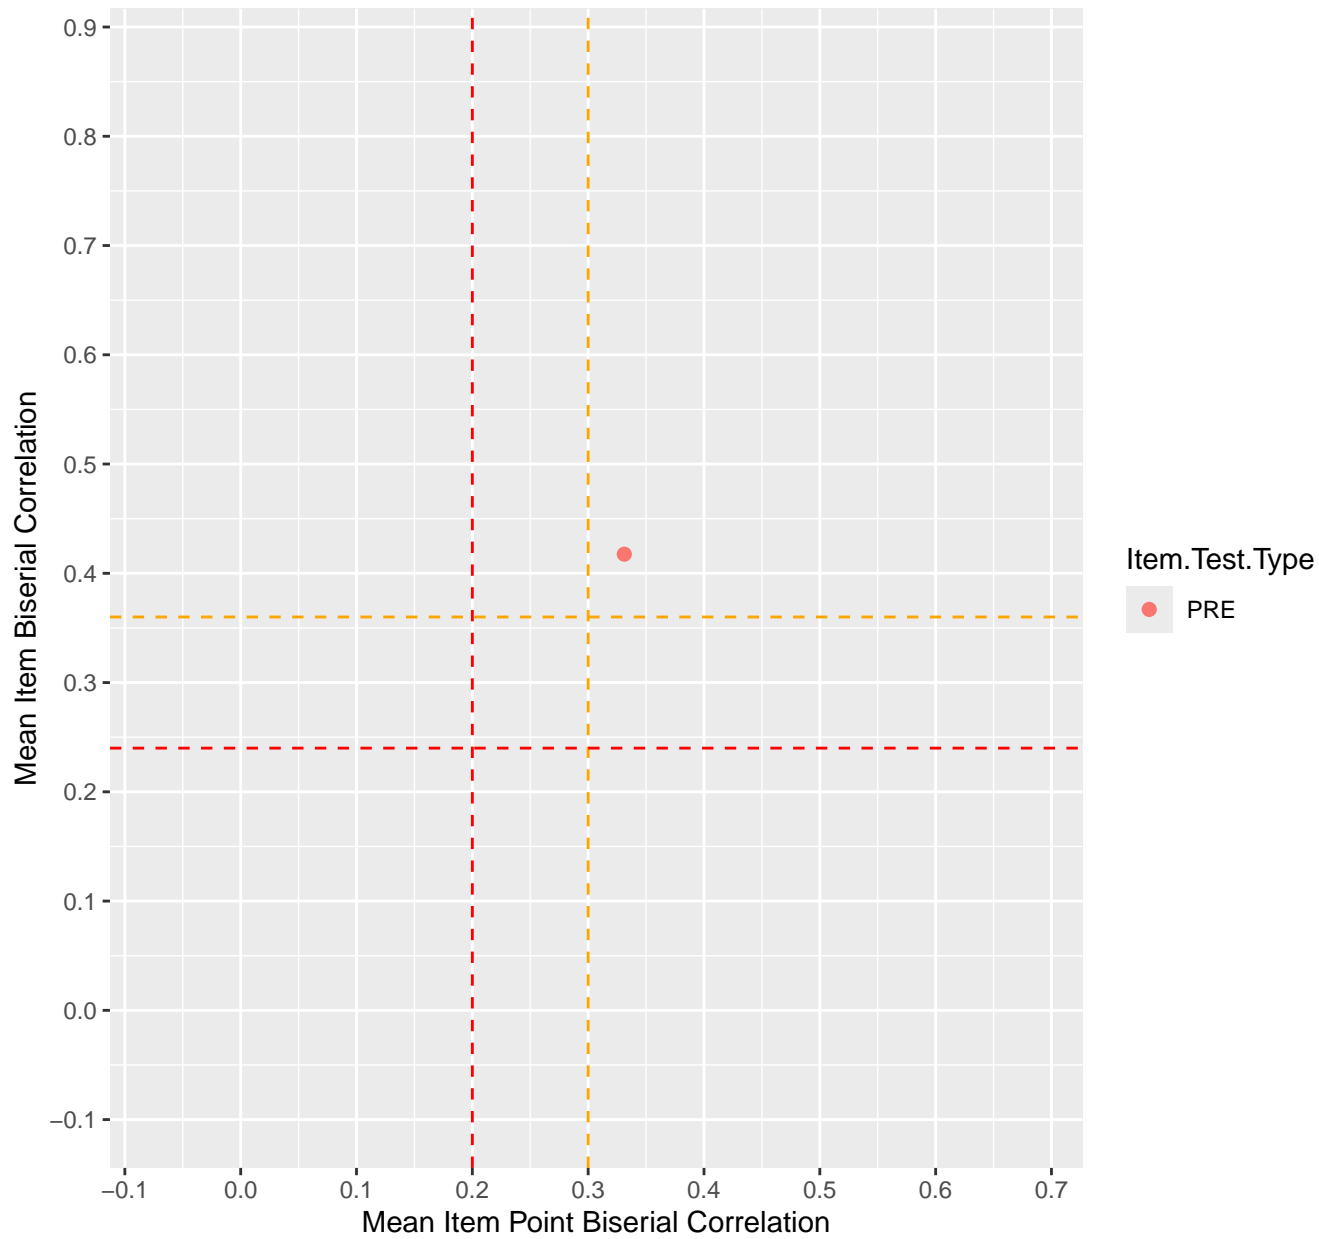

Mean Item Point Biserial vs Biserial Correlation For KD1.6.V1

Mean Item Point Biserial vs Biserial Correlation For KD1.6.V3

Mean Item Point Biserial vs Biserial Correlation For KD1.6.V4EC

Mean Item Point Biserial vs Biserial Correlation For KD1.7.V1

Mean Item Point Biserial vs Biserial Correlation For KD1.10.V3

Mean Item Point Biserial vs Biserial Correlation For KD1.10.V6EC

Mean Item Point Biserial vs Biserial Correlation For KD1.11.V1

Mean Item Point Biserial vs Biserial Correlation For KD1.11.V6EC

Mean Item Point Biserial vs Biserial Correlation For KD1.12.V1

Mean Item Point Biserial vs Biserial Correlation For KD1.13.V1

Mean Item Point Biserial vs Biserial Correlation For KD1.13.V3

Mean Item Point Biserial vs Biserial Correlation For KD1.13.V4EC

Mean Item Point Biserial vs Biserial Correlation For KD1.14.V1

Mean Item Point Biserial vs Biserial Correlation For KD1.14.V3

Mean Item Point Biserial vs Biserial Correlation For KD1.15.V1

Mean Item Point Biserial vs Biserial Correlation For KD1.15.V2EC