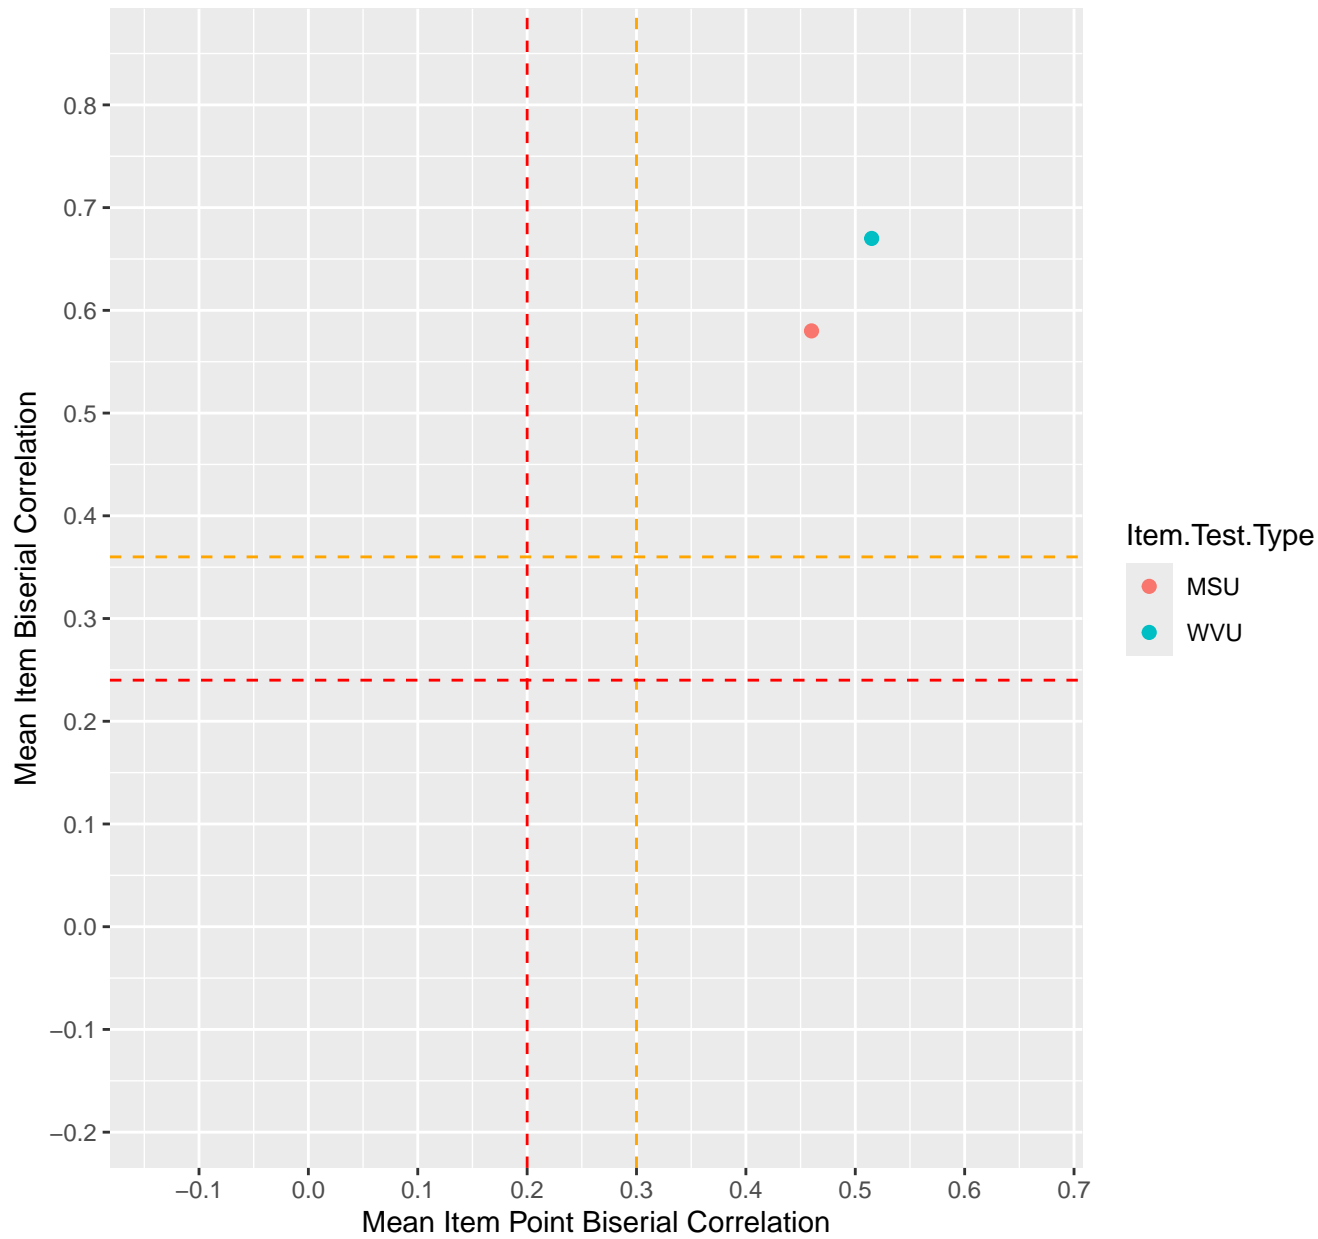

Mean Item Point Biserial vs Biserial Correlation For KD1.1.V1

Mean Item Point Biserial vs Biserial Correlation For KD1.1.V3

Mean Item Point Biserial vs Biserial Correlation For KD1.2.V1

Mean Item Point Biserial vs Biserial Correlation For KD1.3.V1

Mean Item Point Biserial vs Biserial Correlation For KD1.3.V2

Mean Item Point Biserial vs Biserial Correlation For KD1.4.V1

Mean Item Point Biserial vs Biserial Correlation For KD1.5.V1

Mean Item Point Biserial vs Biserial Correlation For KD1.5.V3

Mean Item Point Biserial vs Biserial Correlation For KD1.6.V1

Mean Item Point Biserial vs Biserial Correlation For KD1.6.V3

Mean Item Point Biserial vs Biserial Correlation For KD1.6.V4EC

Mean Item Point Biserial vs Biserial Correlation For KD1.7.V1

Mean Item Point Biserial vs Biserial Correlation For KD1.8.V1

Mean Item Point Biserial vs Biserial Correlation For KD1.8.V3

Mean Item Point Biserial vs Biserial Correlation For KD1.9.V1

Mean Item Point Biserial vs Biserial Correlation For KD1.10.V1