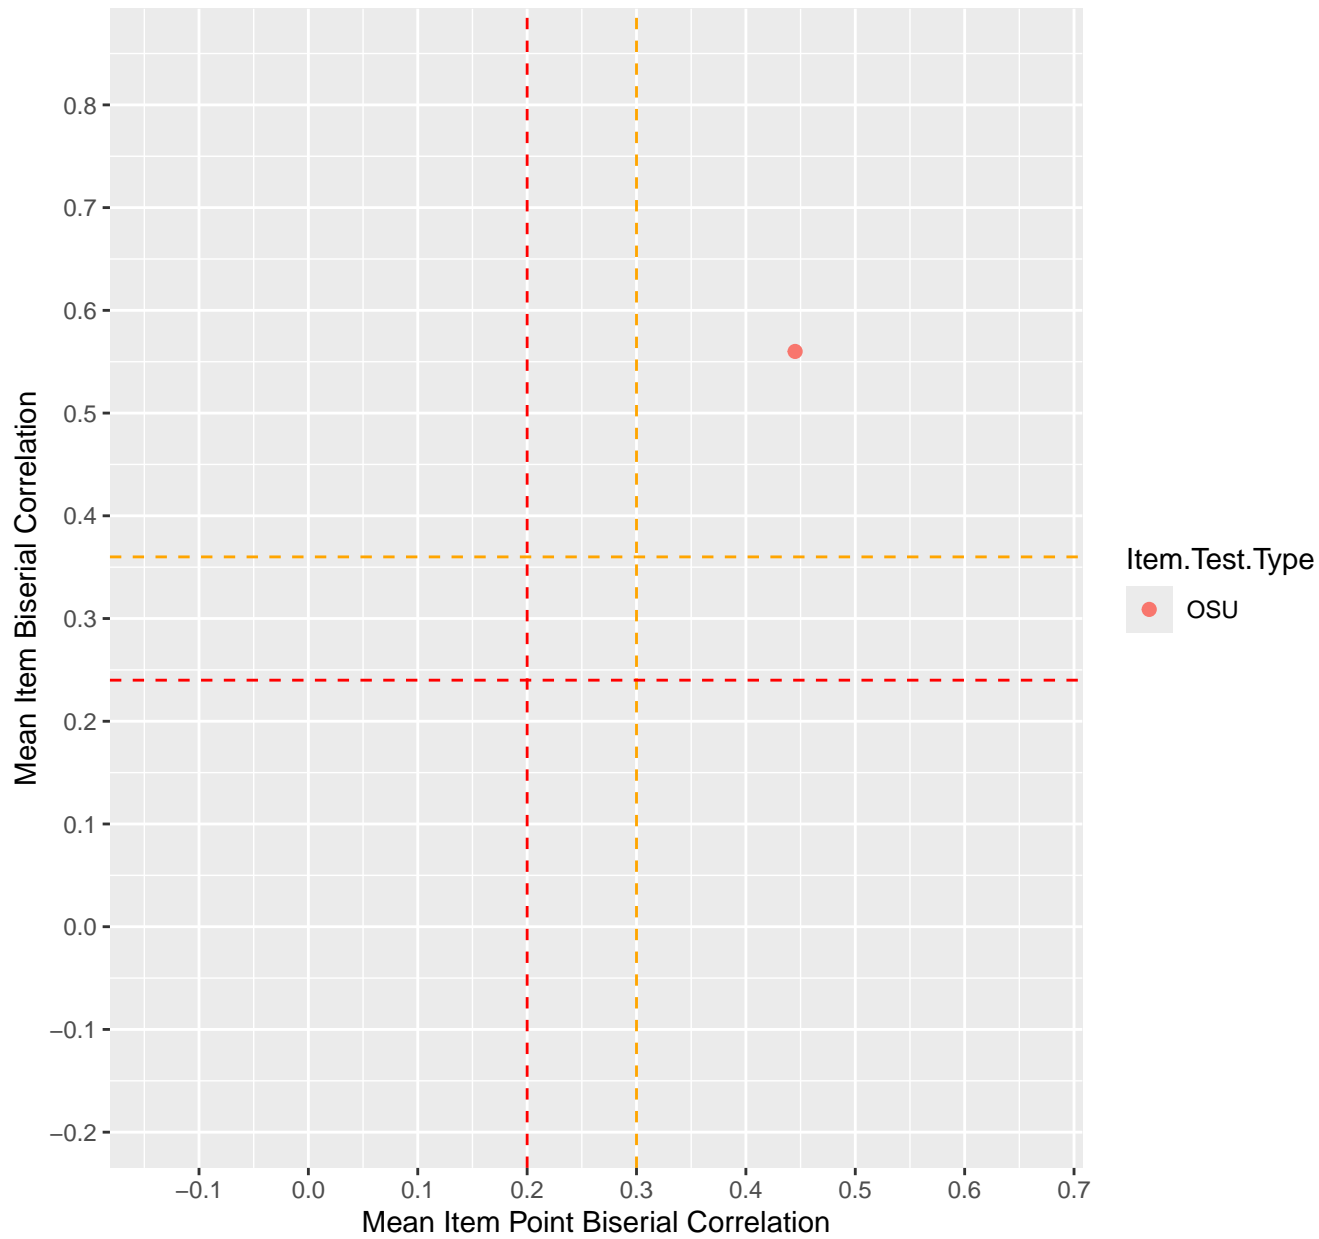

Mean Item Point Biserial vs Biserial Correlation For KD1.38.V3AH