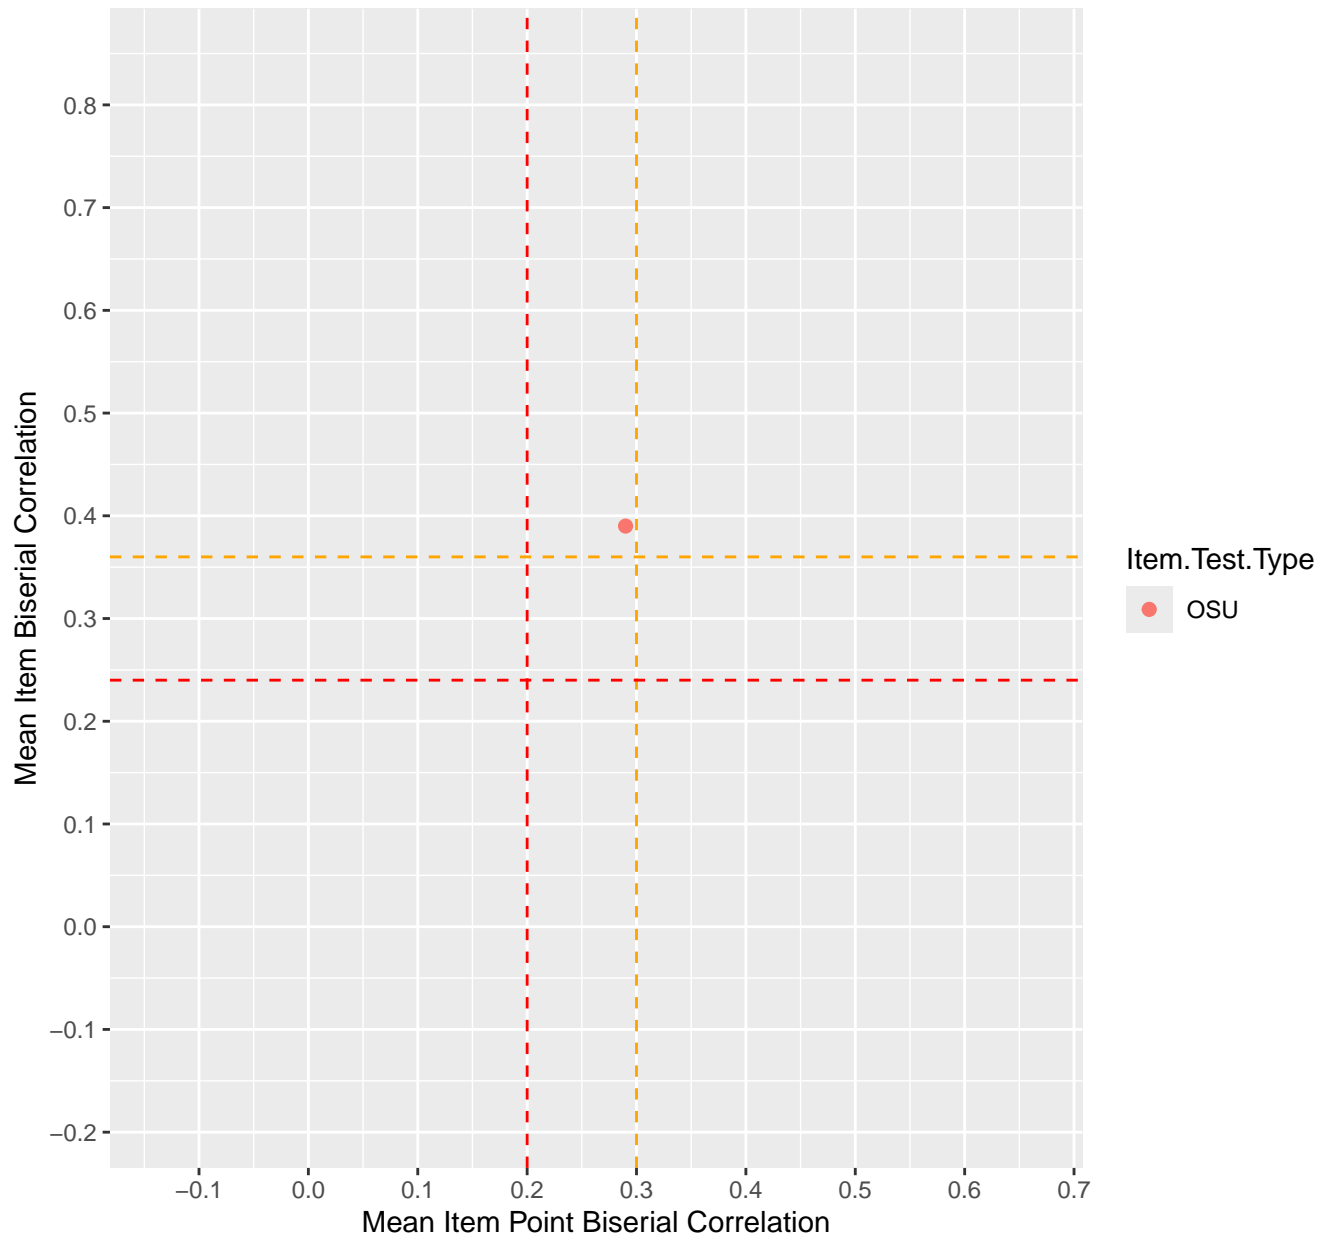

Mean Item Point Biserial vs Biserial Correlation For KD1.28.V2AH