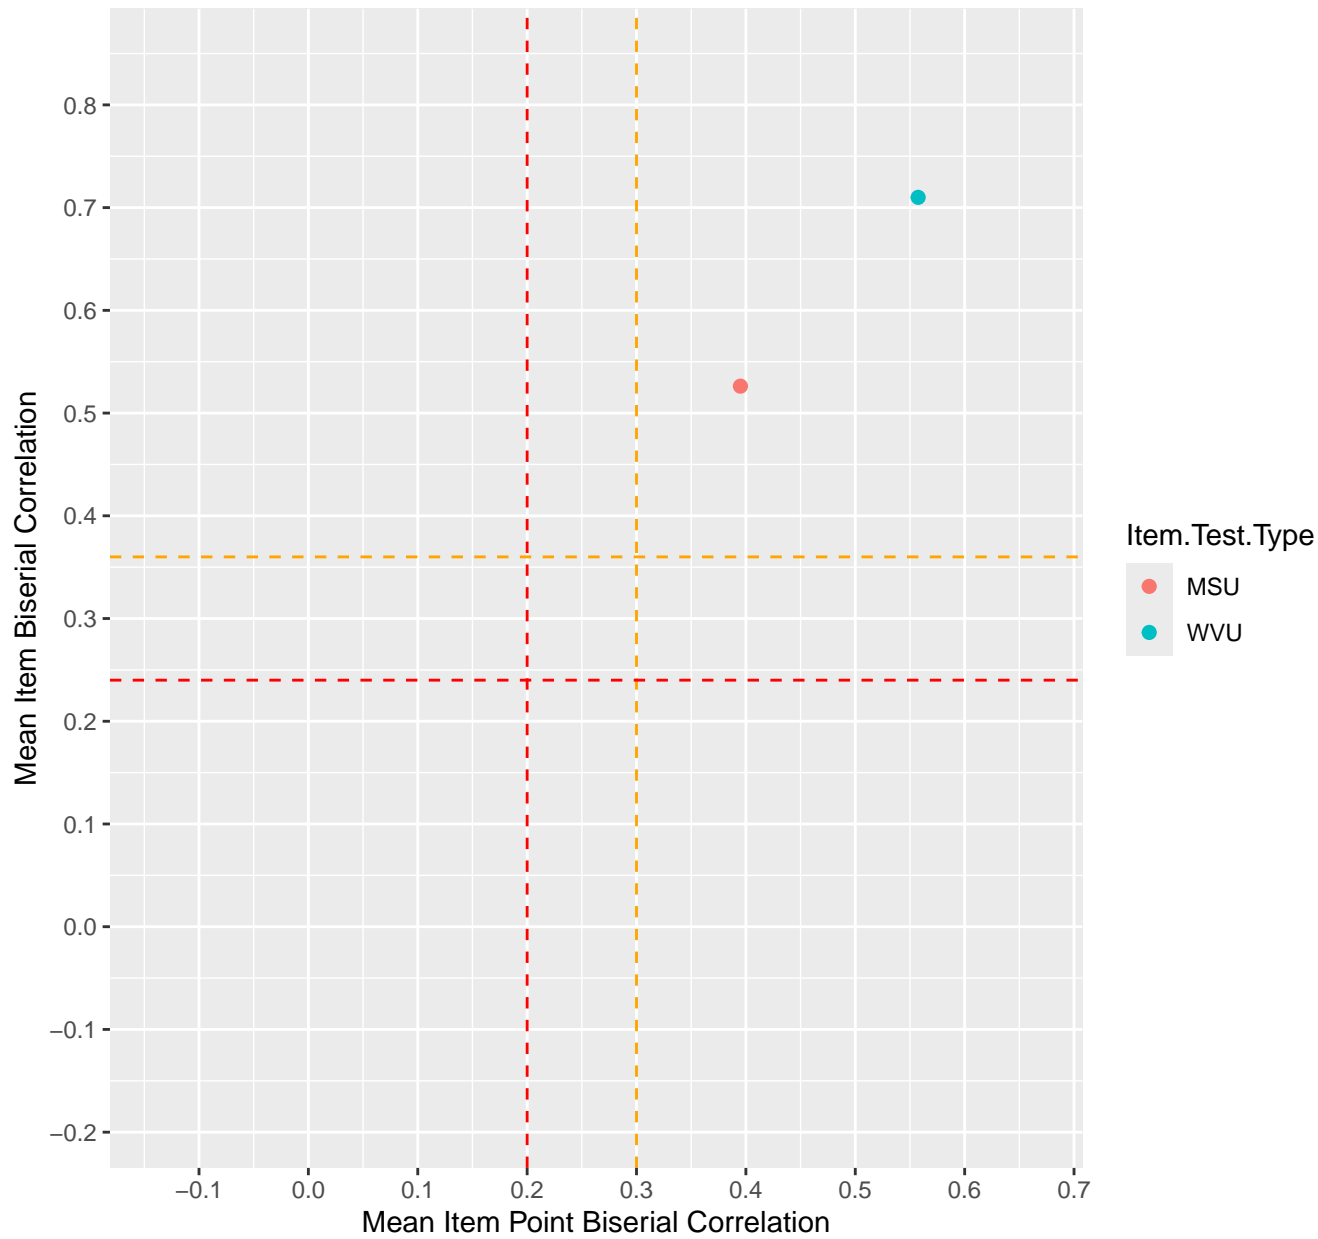

Mean Item Point Biserial vs Biserial Correlation For KD1.10.V3

Mean Item Point Biserial vs Biserial Correlation For KD1.10.V6EC

Mean Item Point Biserial vs Biserial Correlation For KD1.11.V1

Mean Item Point Biserial vs Biserial Correlation For KD1.11.V6EC

Mean Item Point Biserial vs Biserial Correlation For KD1.14.V1

Mean Item Point Biserial vs Biserial Correlation For KD1.14.V3

Mean Item Point Biserial vs Biserial Correlation For KD1.15.V1

Mean Item Point Biserial vs Biserial Correlation For KD1.15.V2EC

Mean Item Point Biserial vs Biserial Correlation For KD1.16.V1

Mean Item Point Biserial vs Biserial Correlation For KD1.17.V1

Mean Item Point Biserial vs Biserial Correlation For KD1.17.V2EC

Mean Item Point Biserial vs Biserial Correlation For KD1.17.V3AH

Mean Item Point Biserial vs Biserial Correlation For KD1.18.V1

Mean Item Point Biserial vs Biserial Correlation For KD1.18.V3

Mean Item Point Biserial vs Biserial Correlation For KD1.19.V1

Mean Item Point Biserial vs Biserial Correlation For KD1.19.V3