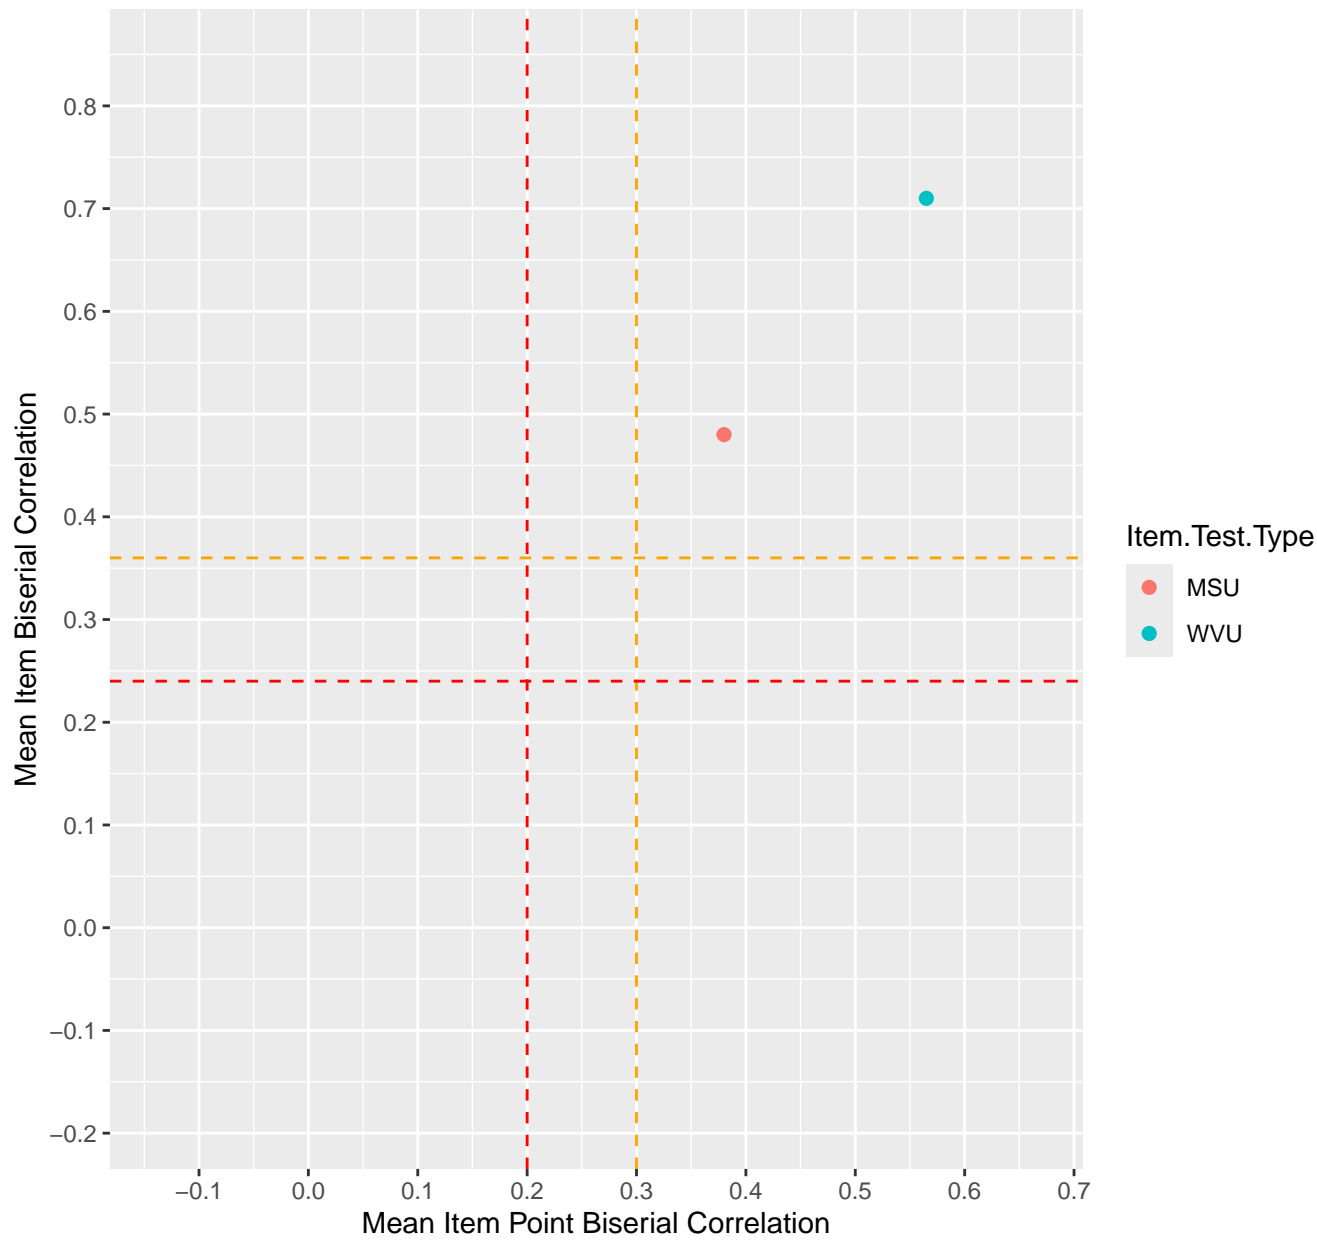

Mean Item Point Biserial vs Biserial Correlation For KD1.10.V3

Mean Item Point Biserial vs Biserial Correlation For KD1.10.V6EC

Mean Item Point Biserial vs Biserial Correlation For KD1.11.V1

Mean Item Point Biserial vs Biserial Correlation For KD1.11.V6EC

Mean Item Point Biserial vs Biserial Correlation For KD1.12.V1

Mean Item Point Biserial vs Biserial Correlation For KD1.13.V1

Mean Item Point Biserial vs Biserial Correlation For KD1.13.V3

Mean Item Point Biserial vs Biserial Correlation For KD1.13.V4EC

Mean Item Point Biserial vs Biserial Correlation For KD1.14.V1

Mean Item Point Biserial vs Biserial Correlation For KD1.14.V3

Mean Item Point Biserial vs Biserial Correlation For KD1.15.V1

Mean Item Point Biserial vs Biserial Correlation For KD1.15.V2EC

Mean Item Point Biserial vs Biserial Correlation For KD1.16.V1

Mean Item Point Biserial vs Biserial Correlation For KD1.17.V1

Mean Item Point Biserial vs Biserial Correlation For KD1.17.V2EC

Mean Item Point Biserial vs Biserial Correlation For KD1.17.V3AH