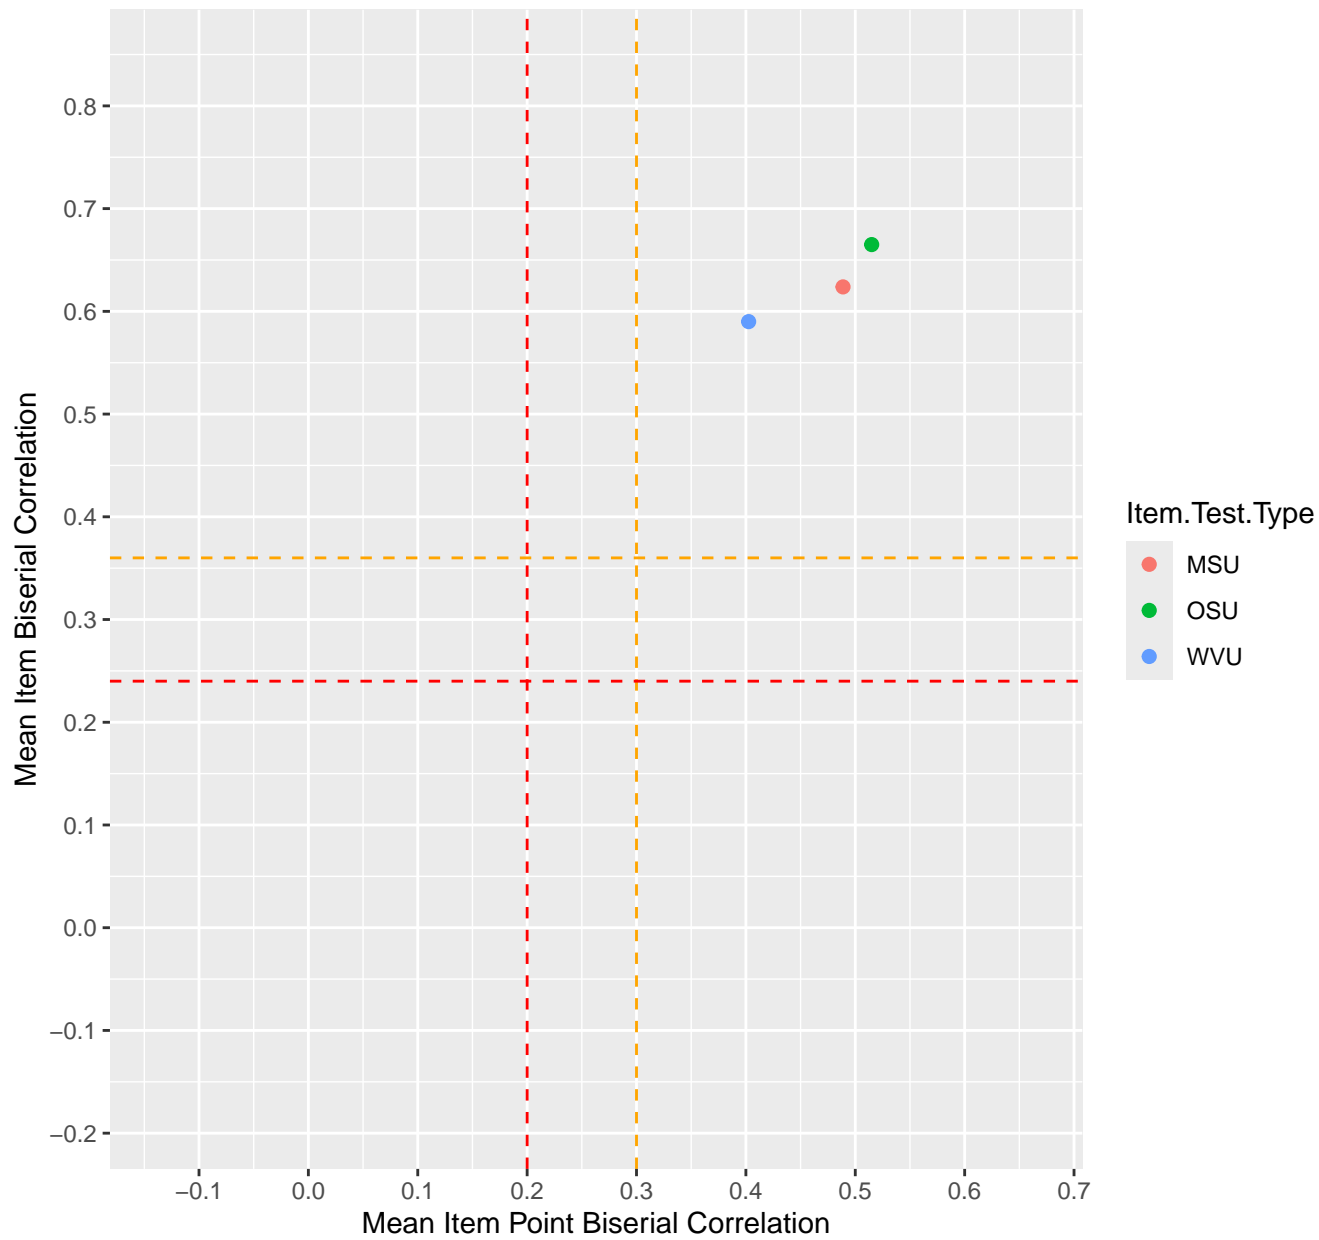

Mean Item Point Biserial vs Biserial Correlation For KD1.6.V1

Mean Item Point Biserial vs Biserial Correlation For KD1.6.V3

Mean Item Point Biserial vs Biserial Correlation For KD1.6.V4EC

Mean Item Point Biserial vs Biserial Correlation For KD1.7.V1

Mean Item Point Biserial vs Biserial Correlation For KD1.8.V1

Mean Item Point Biserial vs Biserial Correlation For KD1.8.V3

Mean Item Point Biserial vs Biserial Correlation For KD1.9.V1

Mean Item Point Biserial vs Biserial Correlation For KD1.10.V1

Mean Item Point Biserial vs Biserial Correlation For KD1.10.V3

Mean Item Point Biserial vs Biserial Correlation For KD1.10.V6EC

Mean Item Point Biserial vs Biserial Correlation For KD1.11.V1

Mean Item Point Biserial vs Biserial Correlation For KD1.11.V6EC

Mean Item Point Biserial vs Biserial Correlation For KD1.12.V1

Mean Item Point Biserial vs Biserial Correlation For KD1.13.V1

Mean Item Point Biserial vs Biserial Correlation For KD1.13.V3

Mean Item Point Biserial vs Biserial Correlation For KD1.13.V4EC