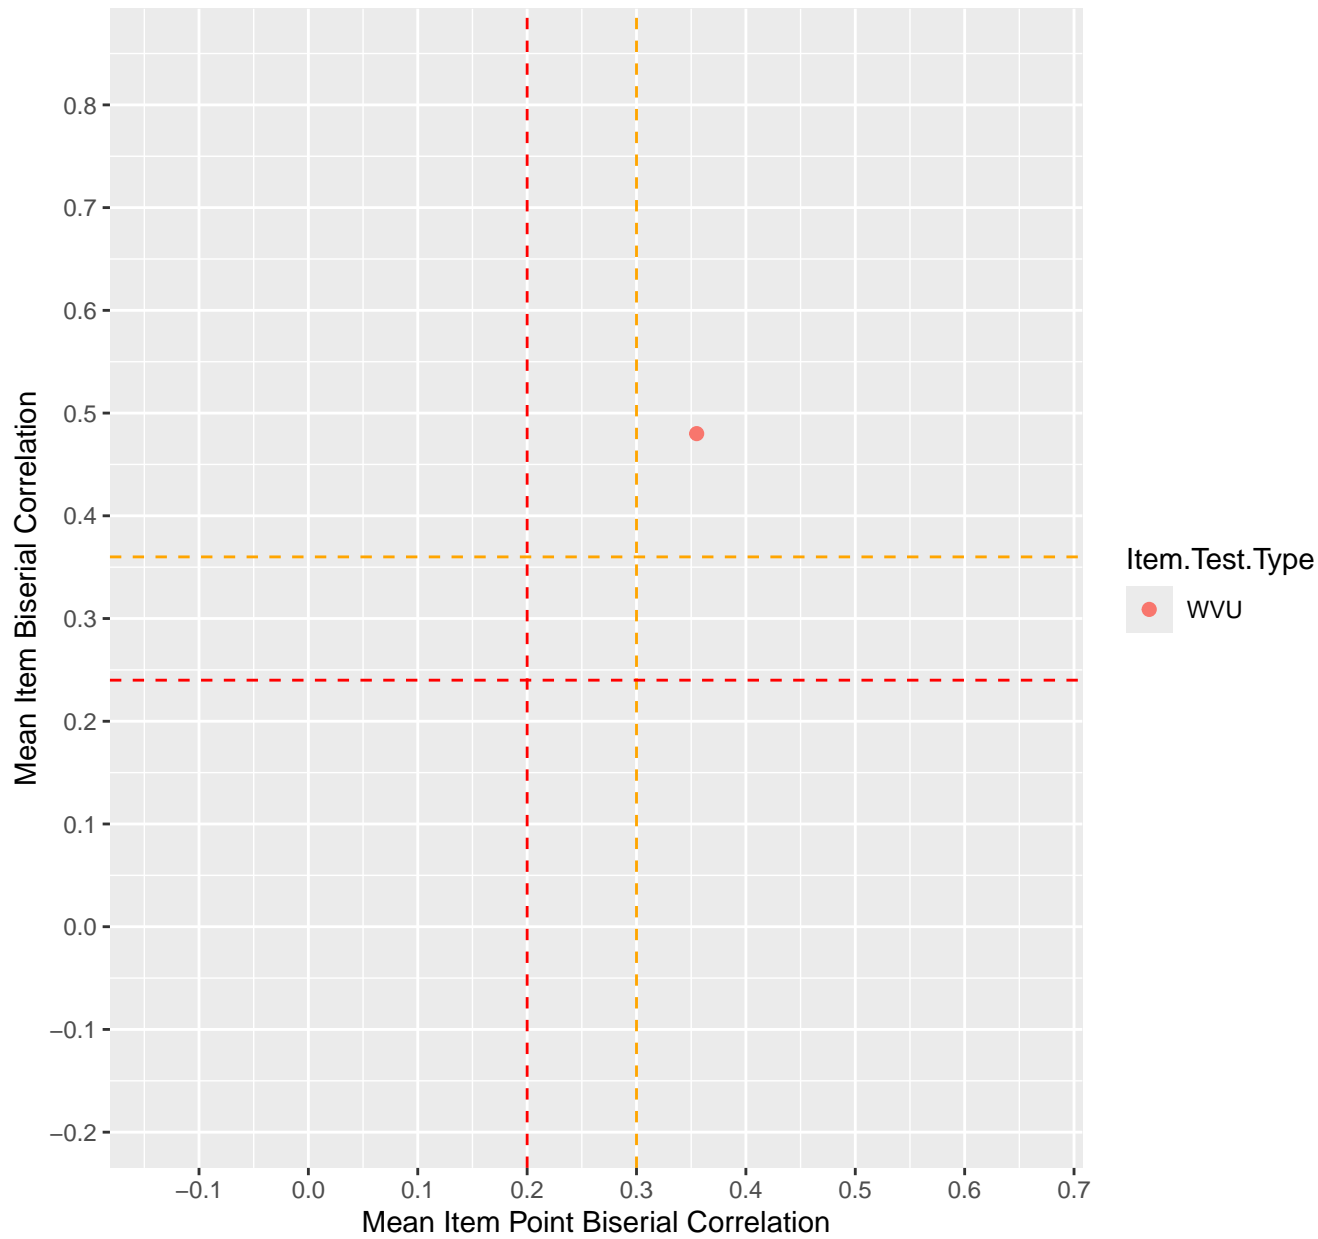

Mean Item Point Biserial vs Biserial Correlation For KD1.37.V1

Mean Item Point Biserial vs Biserial Correlation For KD1.38.V1

Mean Item Point Biserial vs Biserial Correlation For KD1.38.V3AH

Mean Item Point Biserial vs Biserial Correlation For KD1.38.V6EC