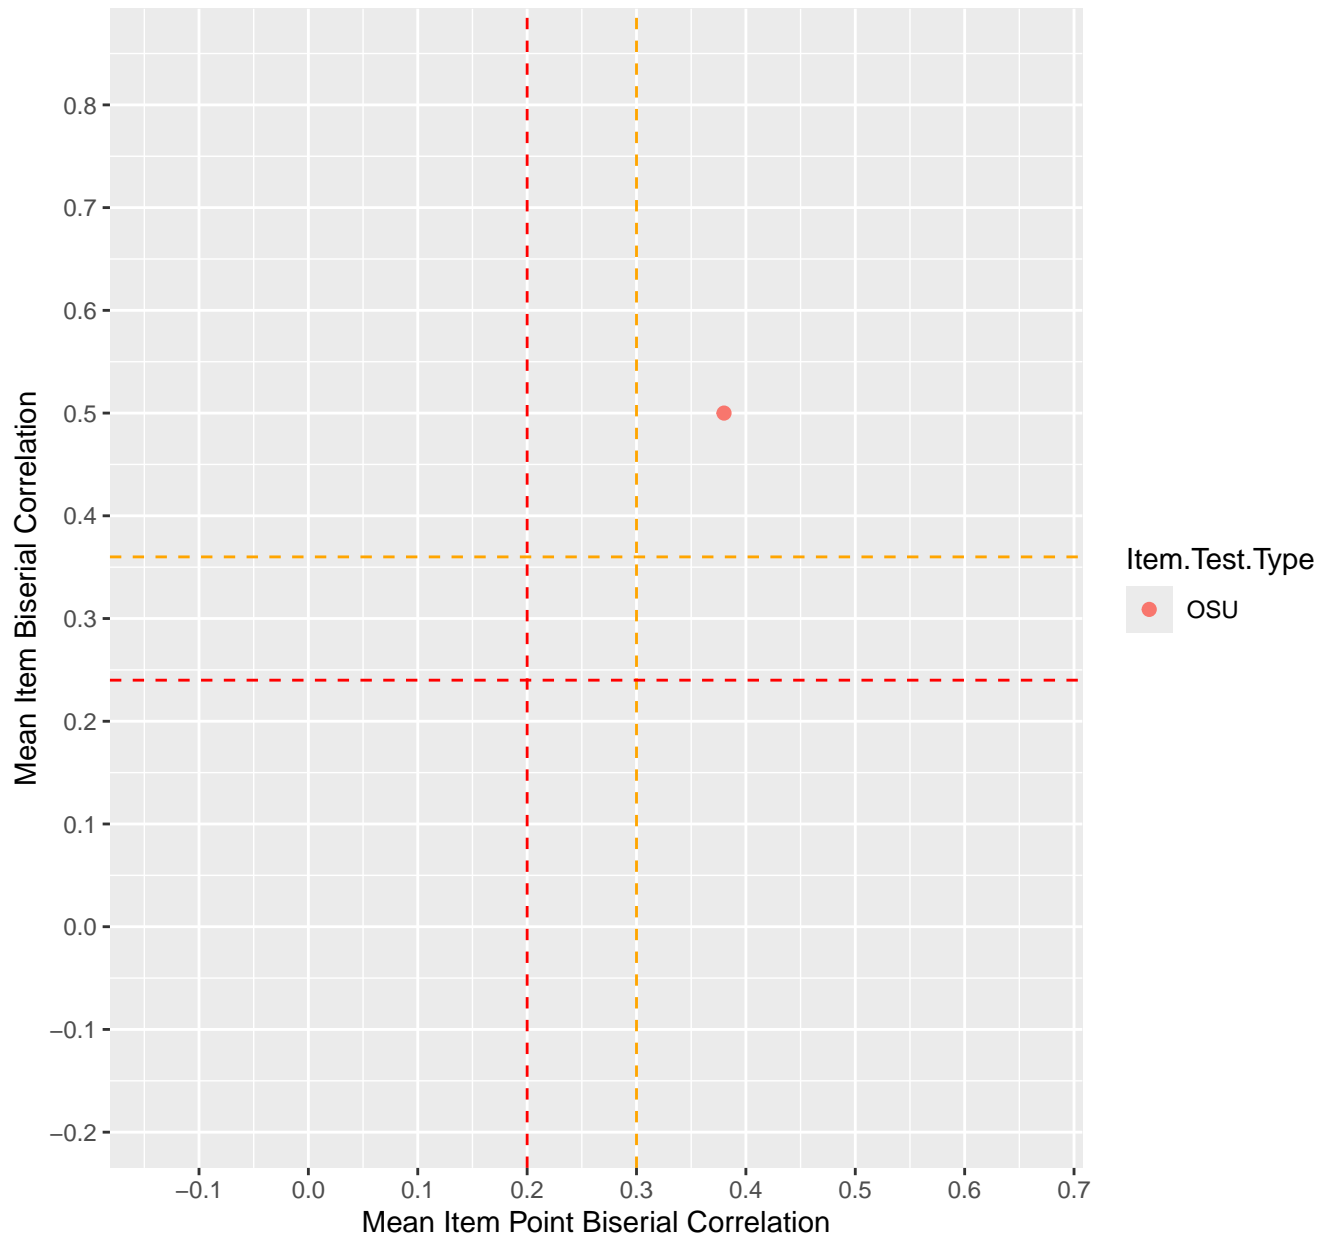

Mean Item Point Biserial vs Biserial Correlation For KD1.35.V3AH