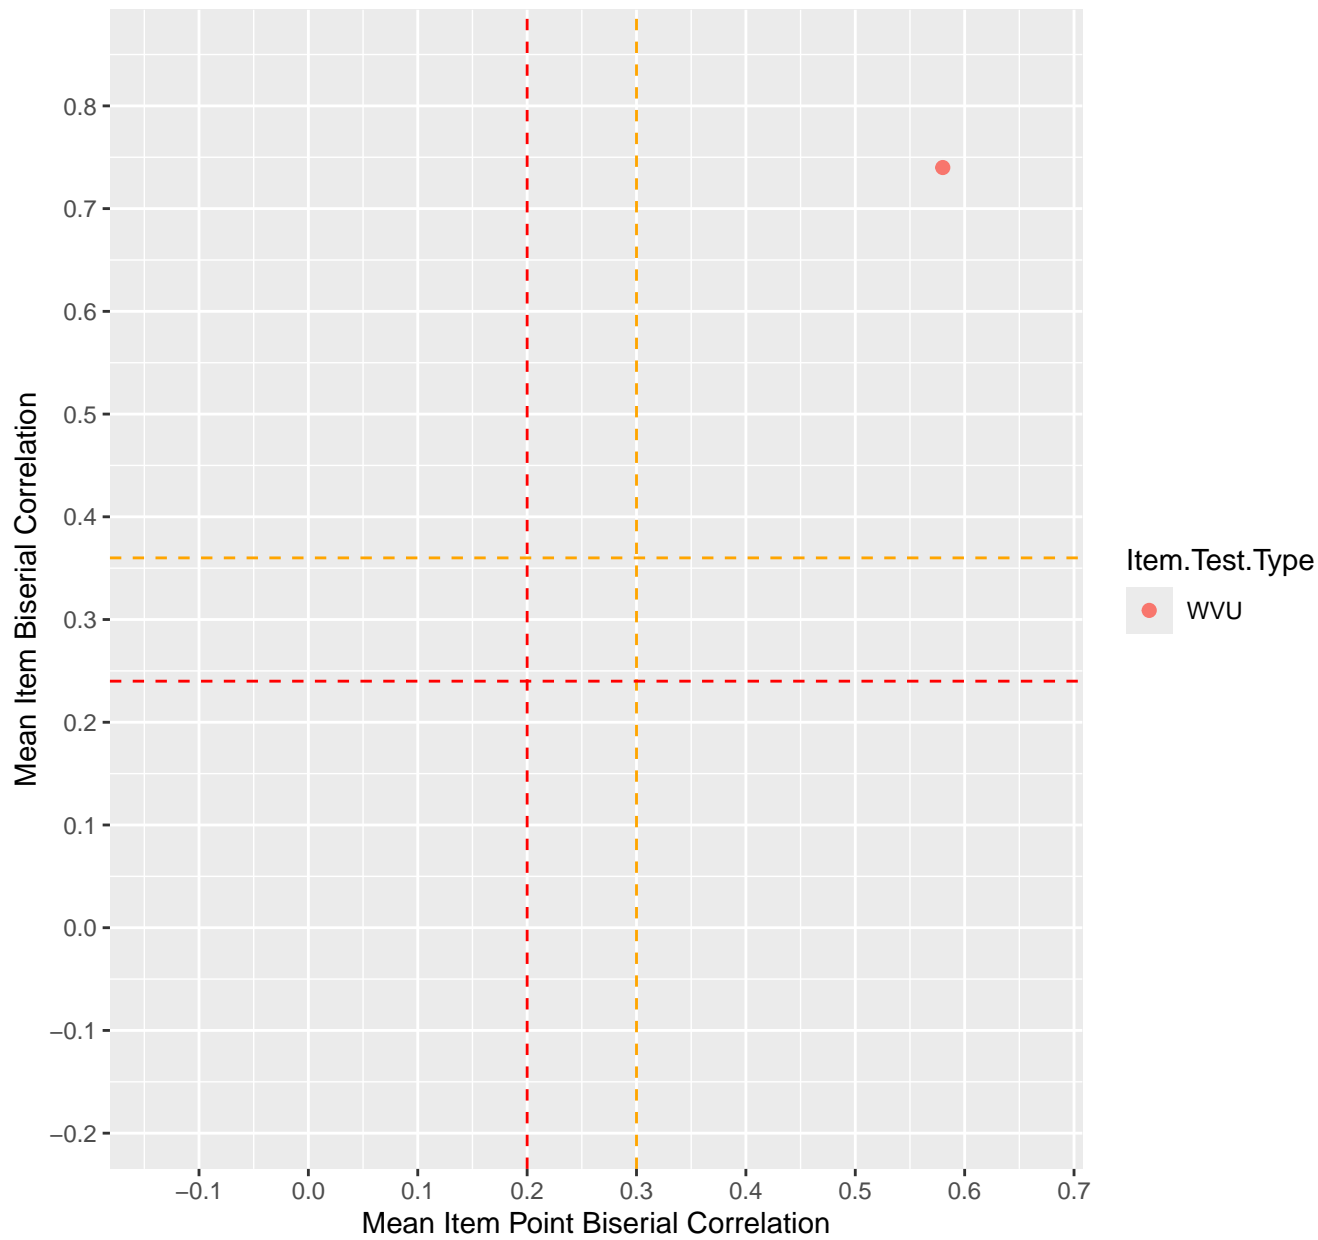

Mean Item Point Biserial vs Biserial Correlation For KD1.43.V1

Mean Item Point Biserial vs Biserial Correlation For KD1.43.V6EC

Mean Item Point Biserial vs Biserial Correlation For KD1.44.V1

Mean Item Point Biserial vs Biserial Correlation For KD1.44.V6EC