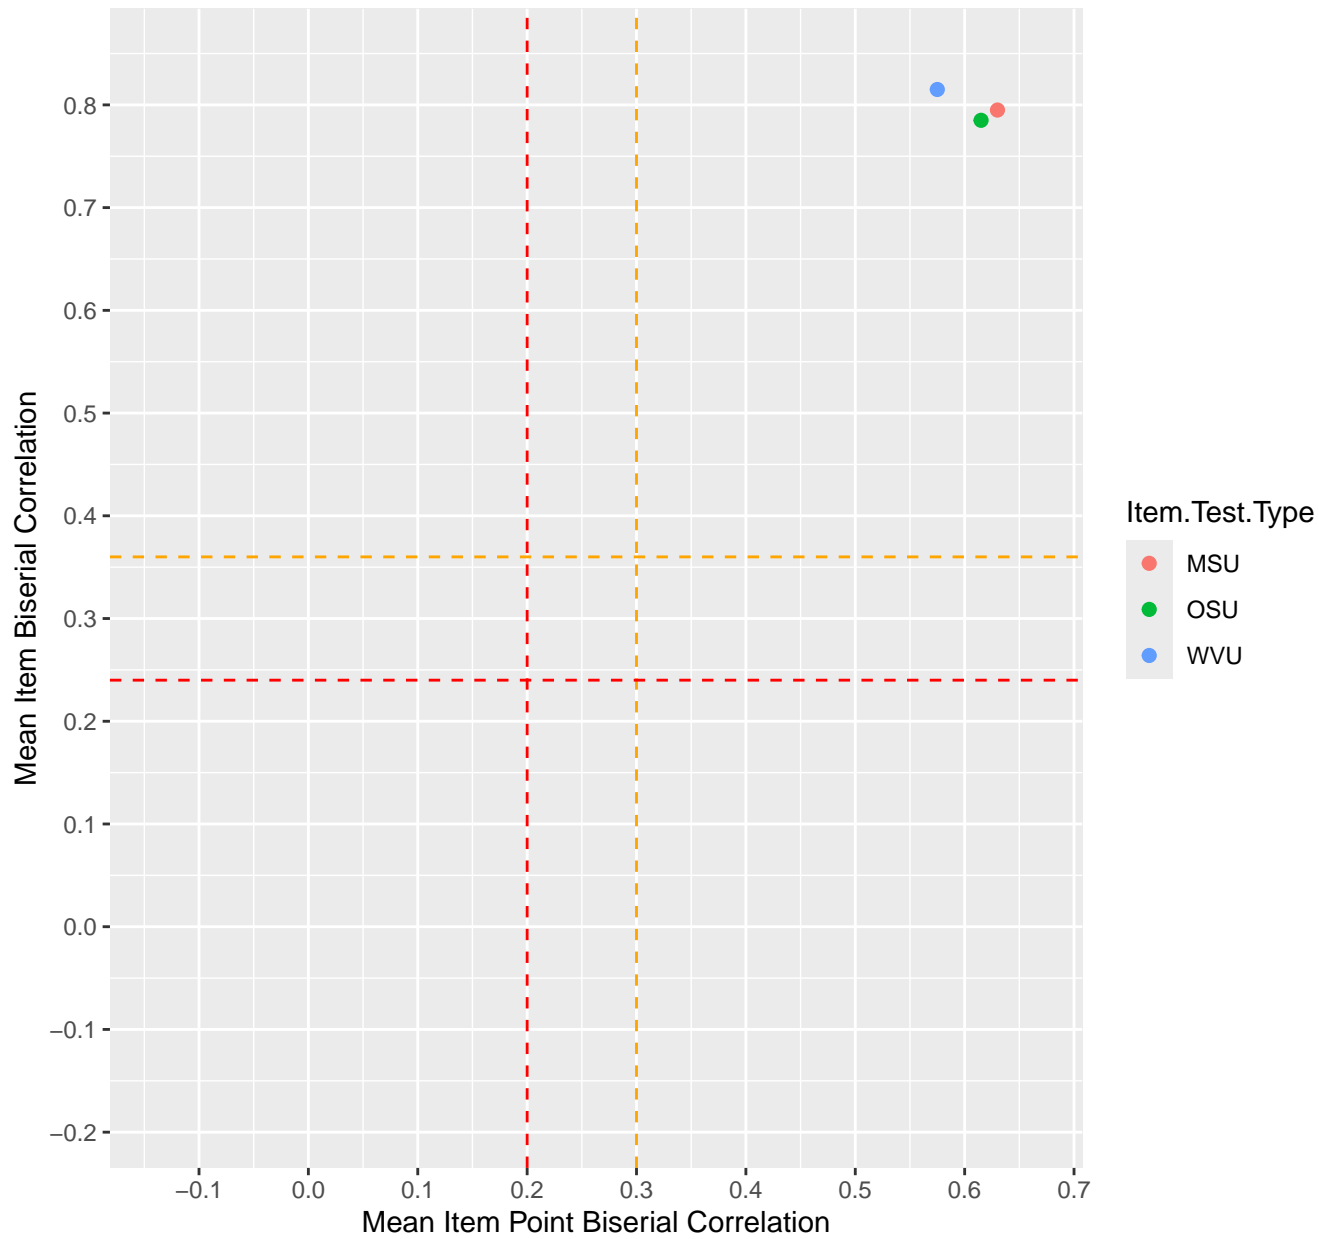

Mean Item Point Biserial vs Biserial Correlation For KD1.43.V1

Mean Item Point Biserial vs Biserial Correlation For KD1.43.V6EC

Mean Item Point Biserial vs Biserial Correlation For KD1.44.V1

Mean Item Point Biserial vs Biserial Correlation For KD1.44.V6EC

Mean Item Point Biserial vs Biserial Correlation For KD1.46.V1

Mean Item Point Biserial vs Biserial Correlation For KD1.47.V1

Mean Item Point Biserial vs Biserial Correlation For KD1.48.V1

Mean Item Point Biserial vs Biserial Correlation For KD1.49.V1