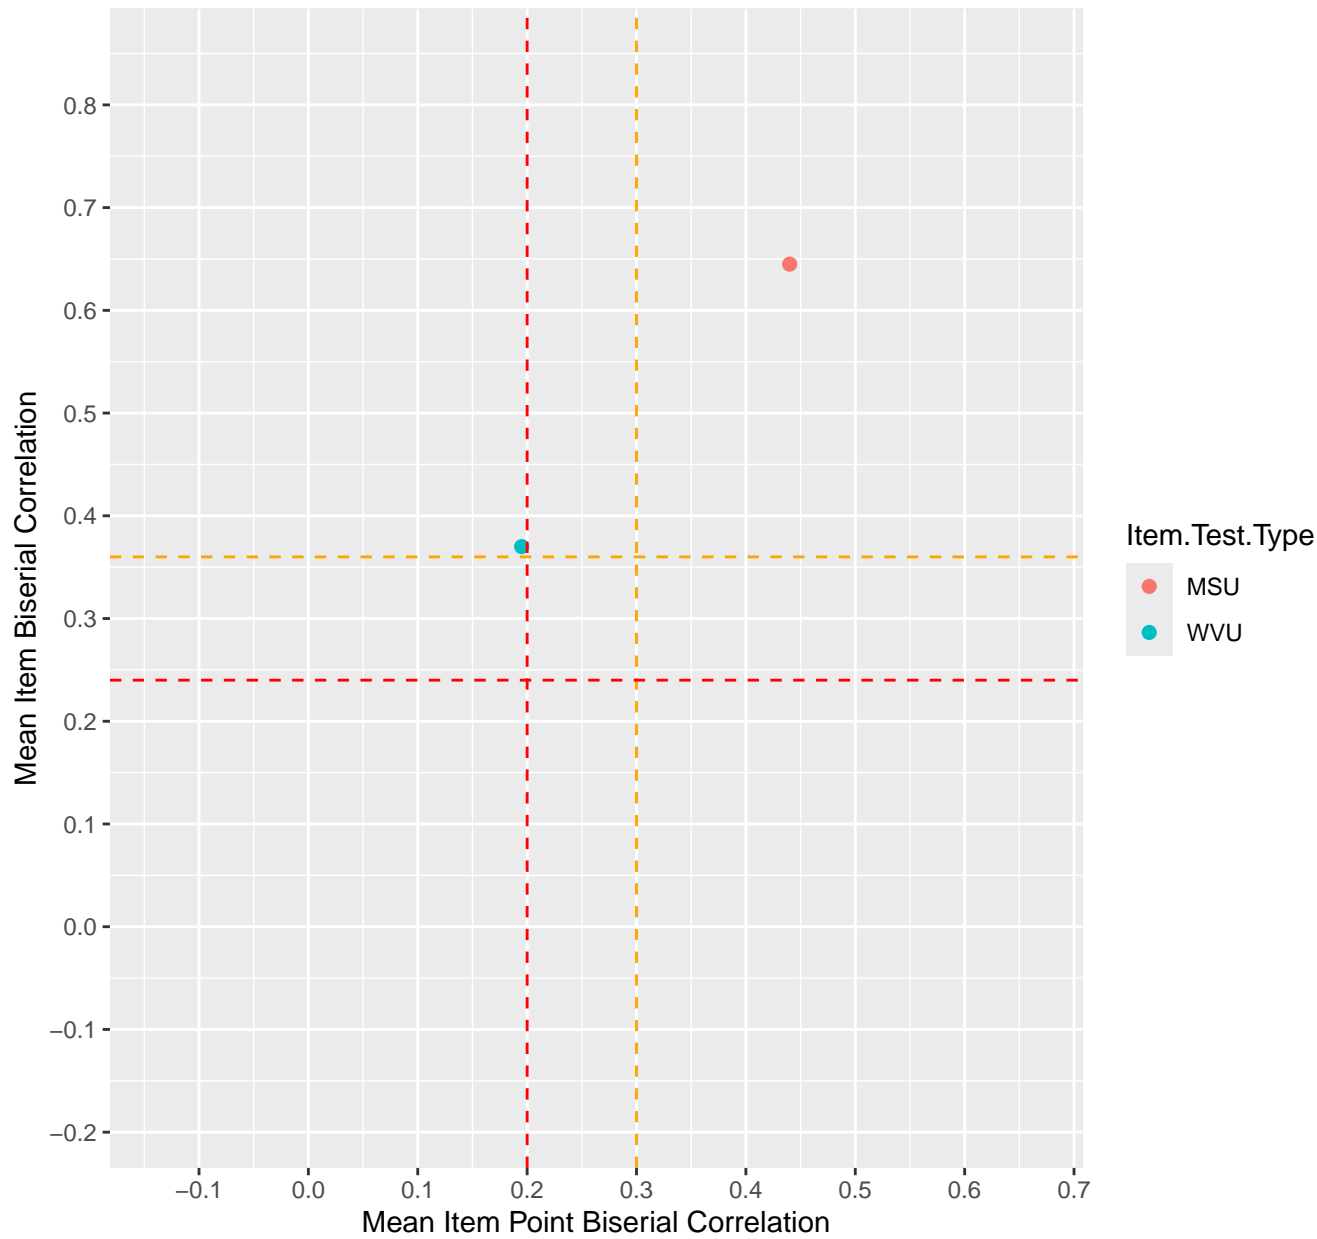

Mean Item Point Biserial vs Biserial Correlation For KD1.1.V1

Mean Item Point Biserial vs Biserial Correlation For KD1.1.V3

Mean Item Point Biserial vs Biserial Correlation For KD1.2.V1

Mean Item Point Biserial vs Biserial Correlation For KD1.3.V1

Mean Item Point Biserial vs Biserial Correlation For KD1.3.V2

Mean Item Point Biserial vs Biserial Correlation For KD1.4.V1

Mean Item Point Biserial vs Biserial Correlation For KD1.5.V1

Mean Item Point Biserial vs Biserial Correlation For KD1.5.V3

Mean Item Point Biserial vs Biserial Correlation For KD1.6.V1

Mean Item Point Biserial vs Biserial Correlation For KD1.6.V3

Mean Item Point Biserial vs Biserial Correlation For KD1.6.V4EC

Mean Item Point Biserial vs Biserial Correlation For KD1.7.V1

Mean Item Point Biserial vs Biserial Correlation For KD1.8.V1

Mean Item Point Biserial vs Biserial Correlation For KD1.8.V3

Mean Item Point Biserial vs Biserial Correlation For KD1.9.V1

Mean Item Point Biserial vs Biserial Correlation For KD1.10.V1