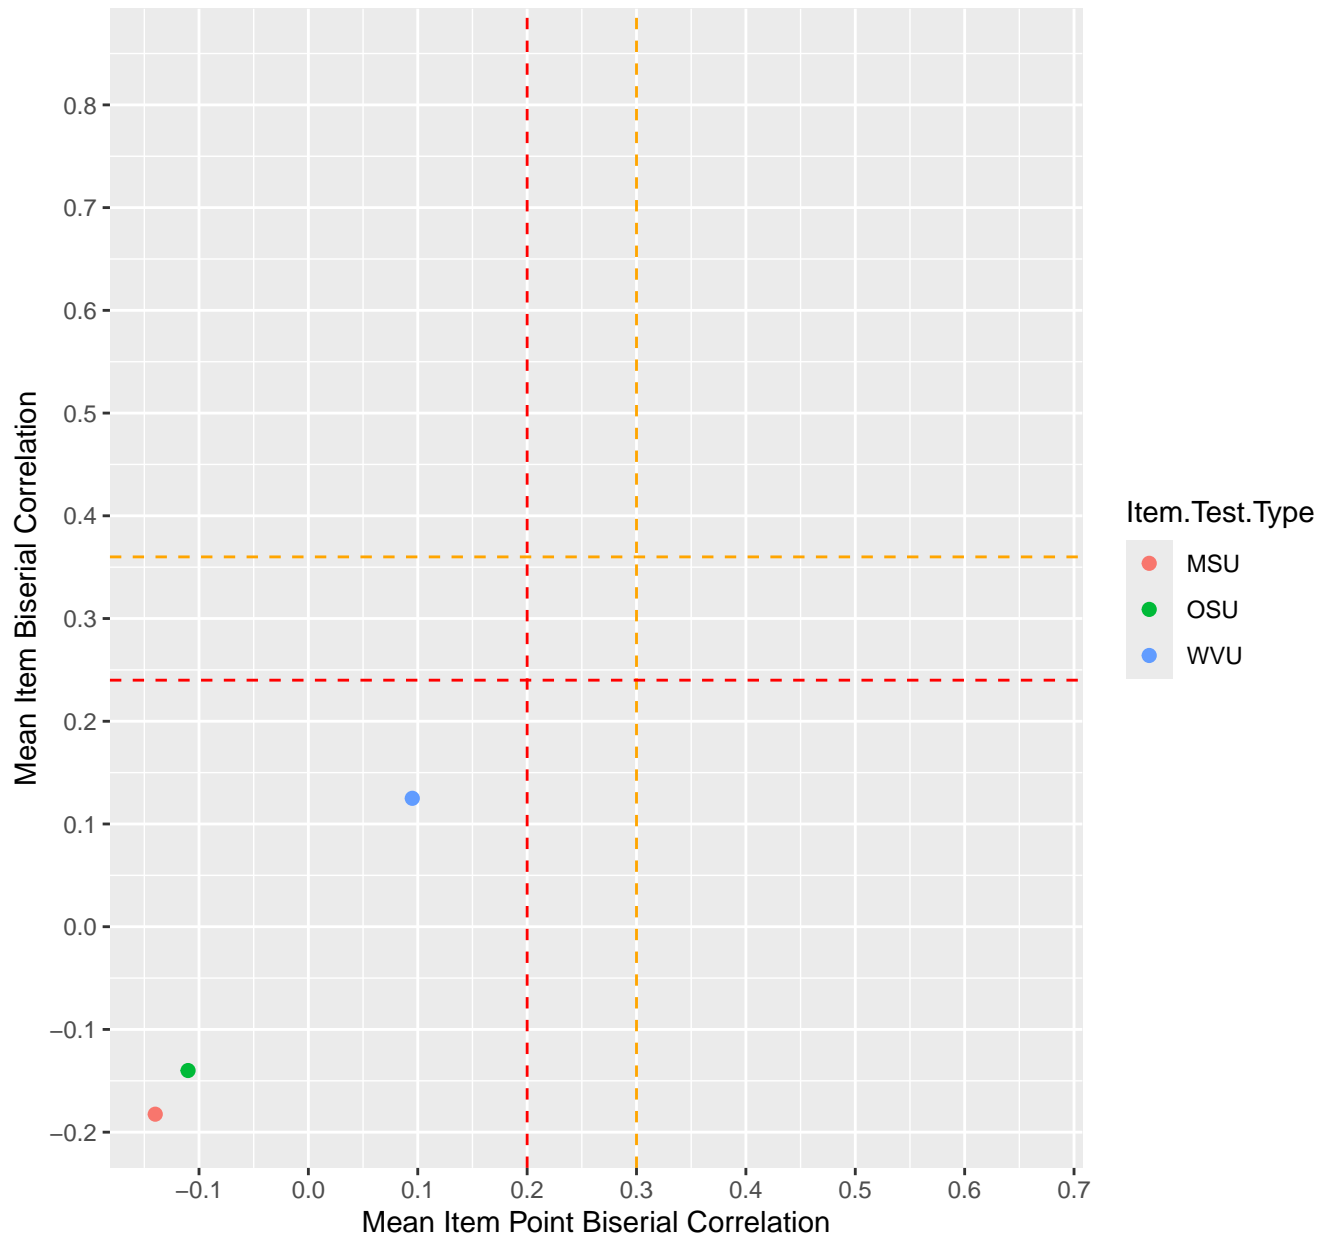

Mean Item Point Biserial vs Biserial Correlation For KD1.6.V1

Mean Item Point Biserial vs Biserial Correlation For KD1.6.V3

Mean Item Point Biserial vs Biserial Correlation For KD1.6.V4EC

Mean Item Point Biserial vs Biserial Correlation For KD1.7.V1

Mean Item Point Biserial vs Biserial Correlation For KD1.16.V1

Mean Item Point Biserial vs Biserial Correlation For KD1.17.V1

Mean Item Point Biserial vs Biserial Correlation For KD1.17.V2EC

Mean Item Point Biserial vs Biserial Correlation For KD1.17.V3AH

Mean Item Point Biserial vs Biserial Correlation For KD1.18.V1

Mean Item Point Biserial vs Biserial Correlation For KD1.18.V3

Mean Item Point Biserial vs Biserial Correlation For KD1.19.V1

Mean Item Point Biserial vs Biserial Correlation For KD1.19.V3

Mean Item Point Biserial vs Biserial Correlation For KD1.20.V1

Mean Item Point Biserial vs Biserial Correlation For KD1.20.V2EC

Mean Item Point Biserial vs Biserial Correlation For KD1.21.V1

Mean Item Point Biserial vs Biserial Correlation For KD1.21.V2