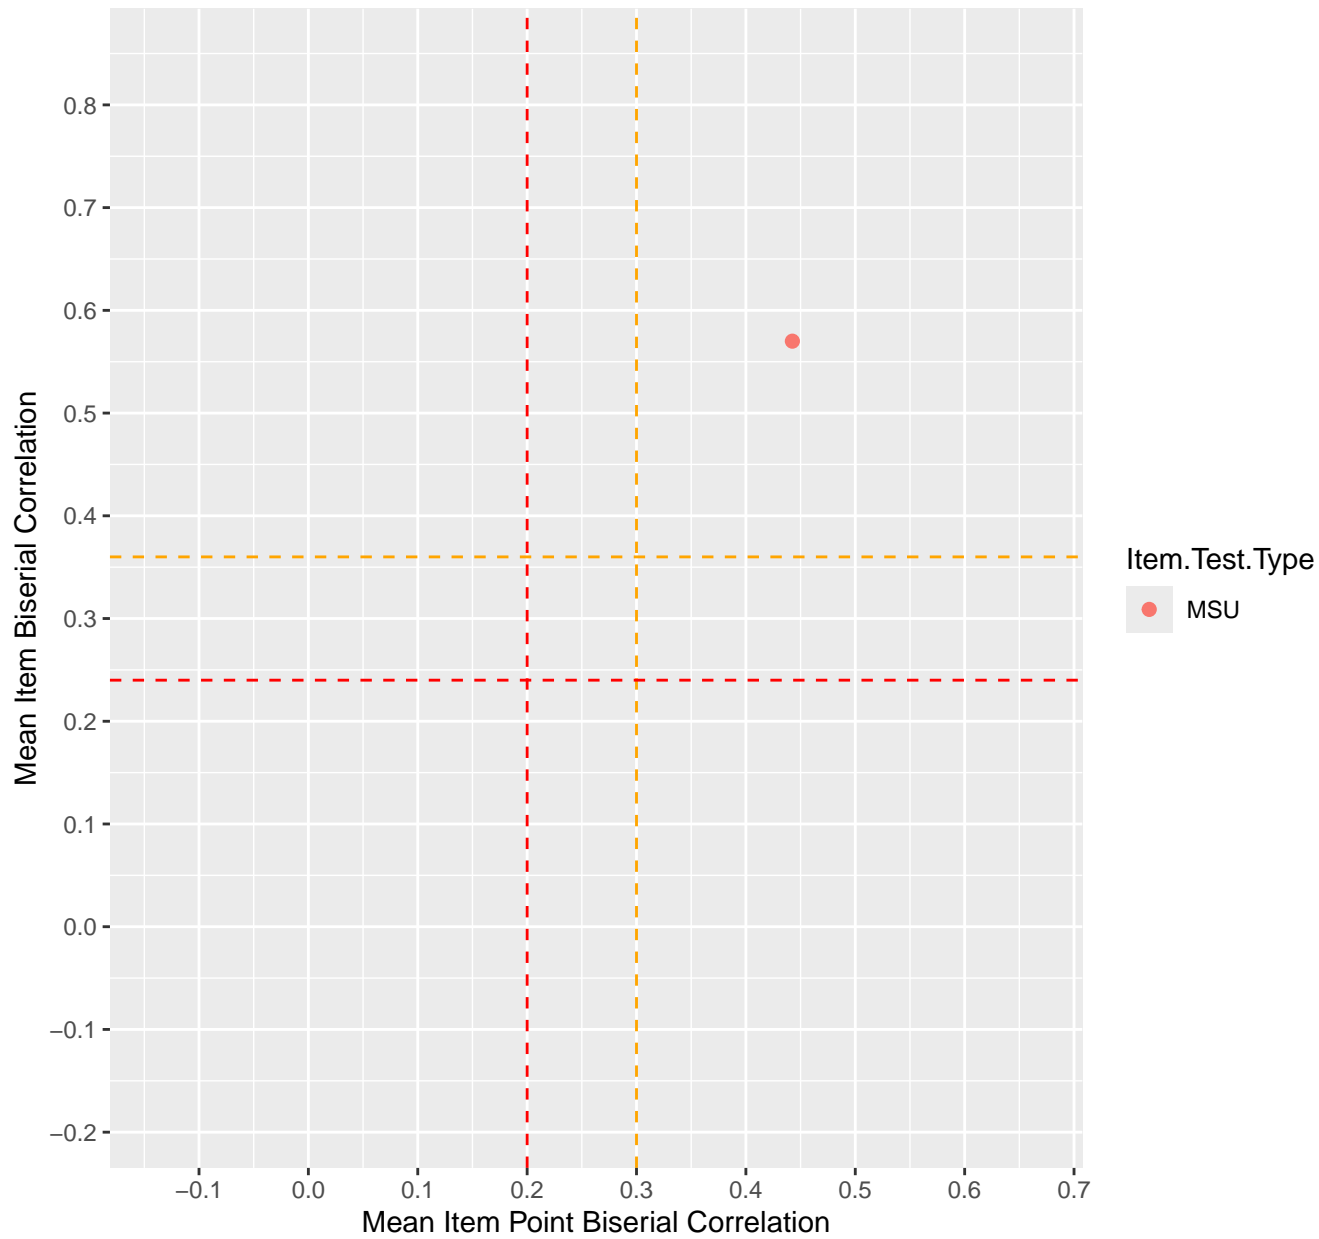

Mean Item Point Biserial vs Biserial Correlation For KD1.44.V1