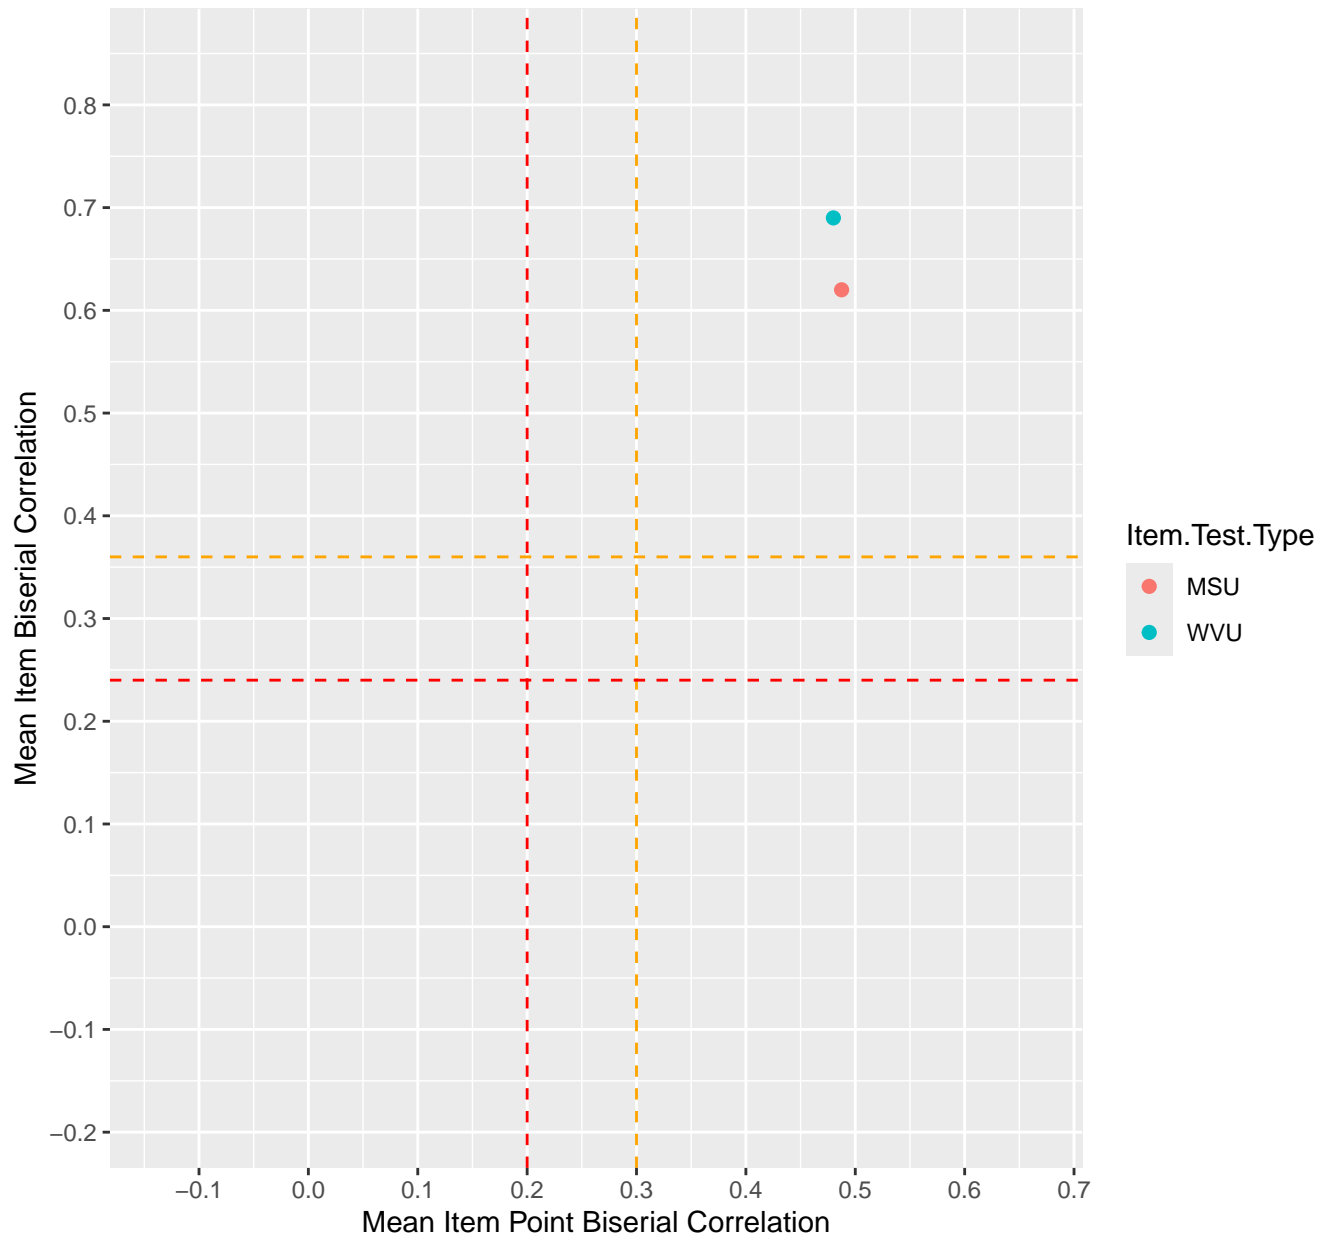

Mean Item Point Biserial vs Biserial Correlation For KD1.8.V1

Mean Item Point Biserial vs Biserial Correlation For KD1.8.V3

Mean Item Point Biserial vs Biserial Correlation For KD1.9.V1

Mean Item Point Biserial vs Biserial Correlation For KD1.10.V1

Mean Item Point Biserial vs Biserial Correlation For KD1.10.V3

Mean Item Point Biserial vs Biserial Correlation For KD1.10.V6EC

Mean Item Point Biserial vs Biserial Correlation For KD1.11.V1

Mean Item Point Biserial vs Biserial Correlation For KD1.11.V6EC

Mean Item Point Biserial vs Biserial Correlation For KD1.12.V1

Mean Item Point Biserial vs Biserial Correlation For KD1.13.V1

Mean Item Point Biserial vs Biserial Correlation For KD1.13.V3

Mean Item Point Biserial vs Biserial Correlation For KD1.13.V4EC

Mean Item Point Biserial vs Biserial Correlation For KD1.14.V1

Mean Item Point Biserial vs Biserial Correlation For KD1.14.V3

Mean Item Point Biserial vs Biserial Correlation For KD1.15.V1

Mean Item Point Biserial vs Biserial Correlation For KD1.15.V2EC