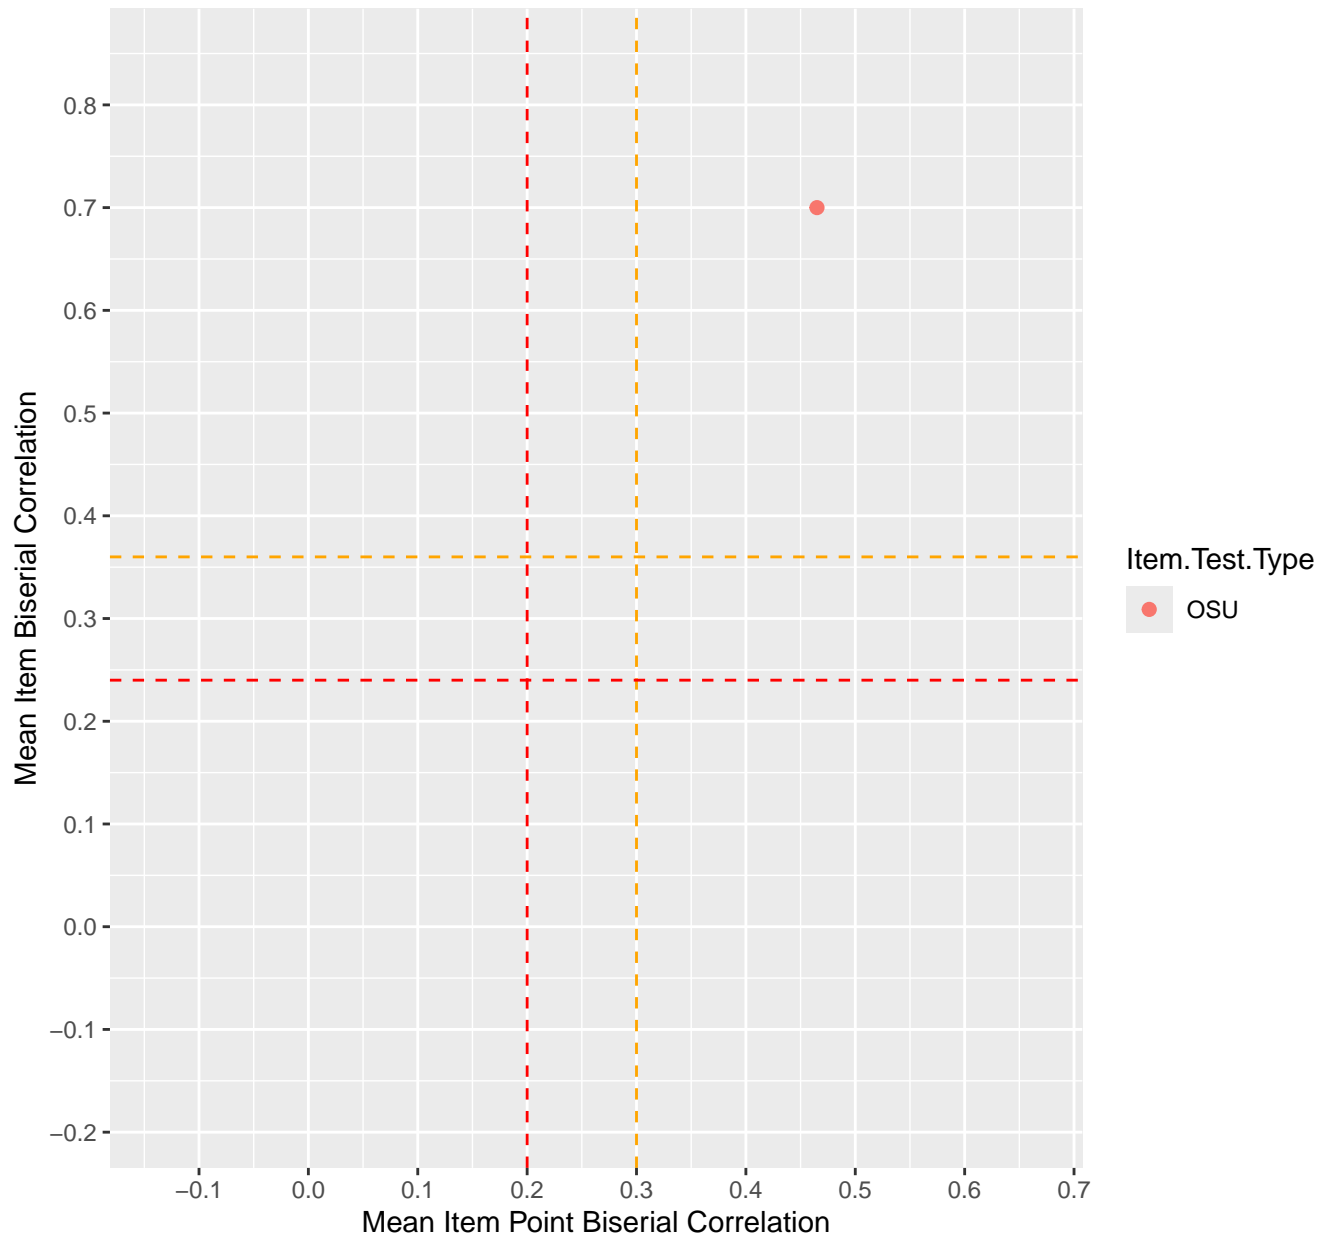

Mean Item Point Biserial vs Biserial Correlation For KD1.25.V1

Mean Item Point Biserial vs Biserial Correlation For KD1.26.V1

Mean Item Point Biserial vs Biserial Correlation For KD1.27.V1

Mean Item Point Biserial vs Biserial Correlation For KD1.27.V2