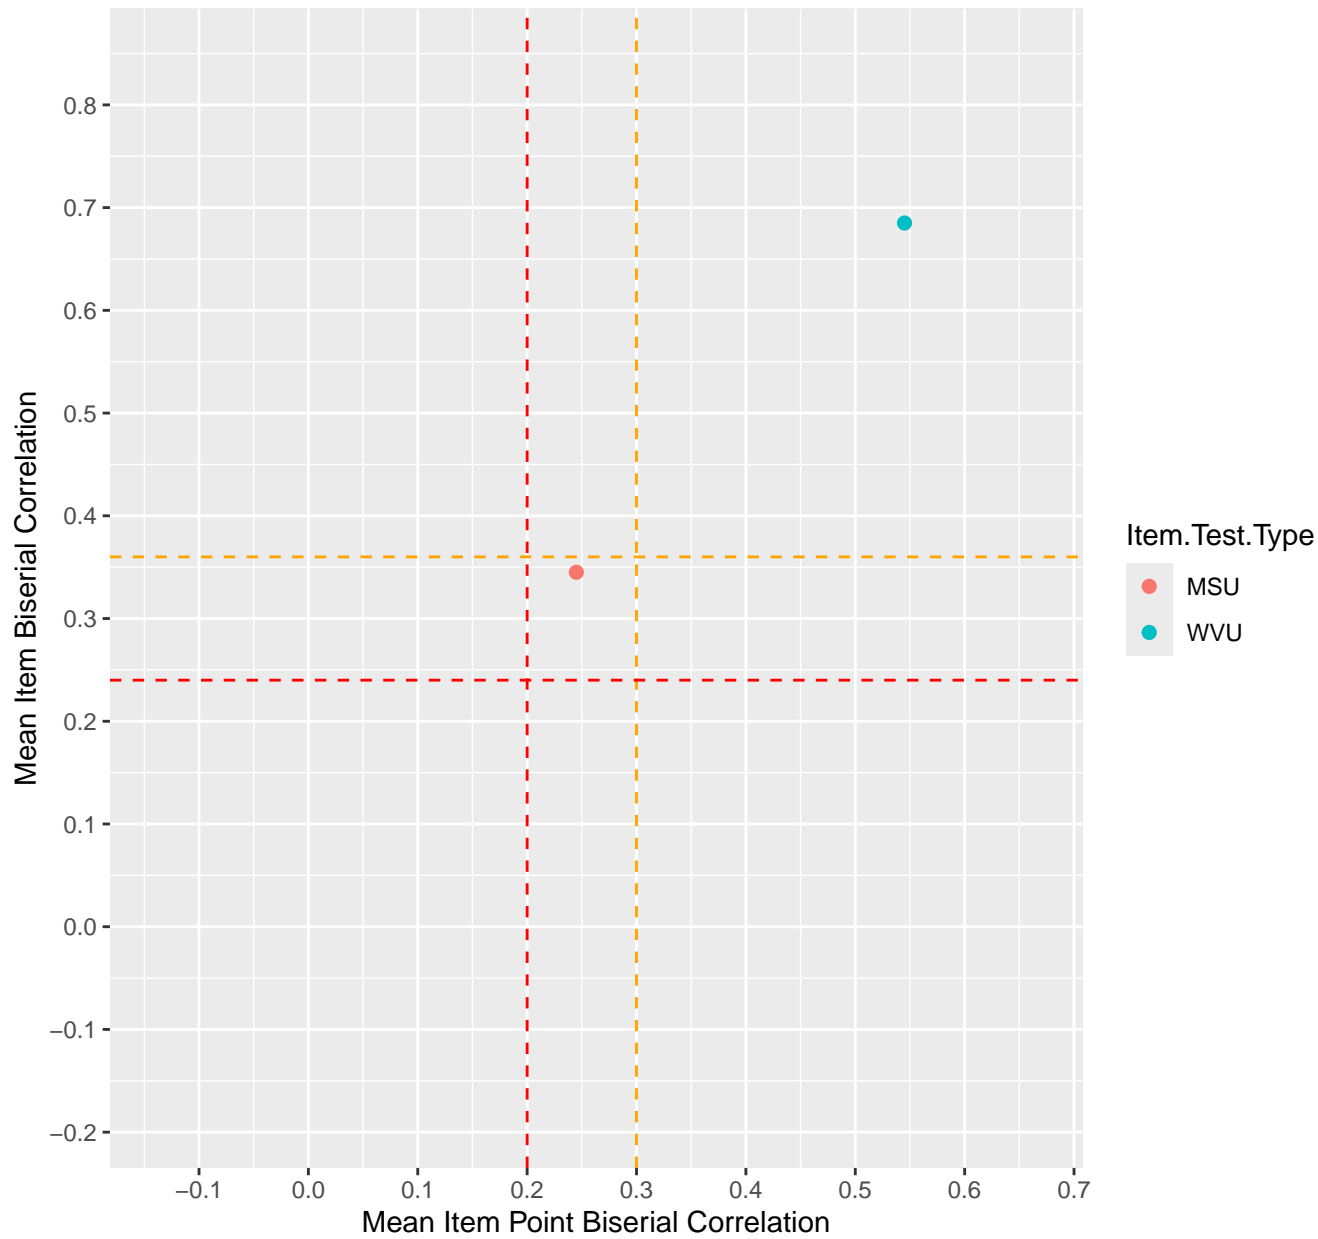

Mean Item Point Biserial vs Biserial Correlation For KD1.28.V1