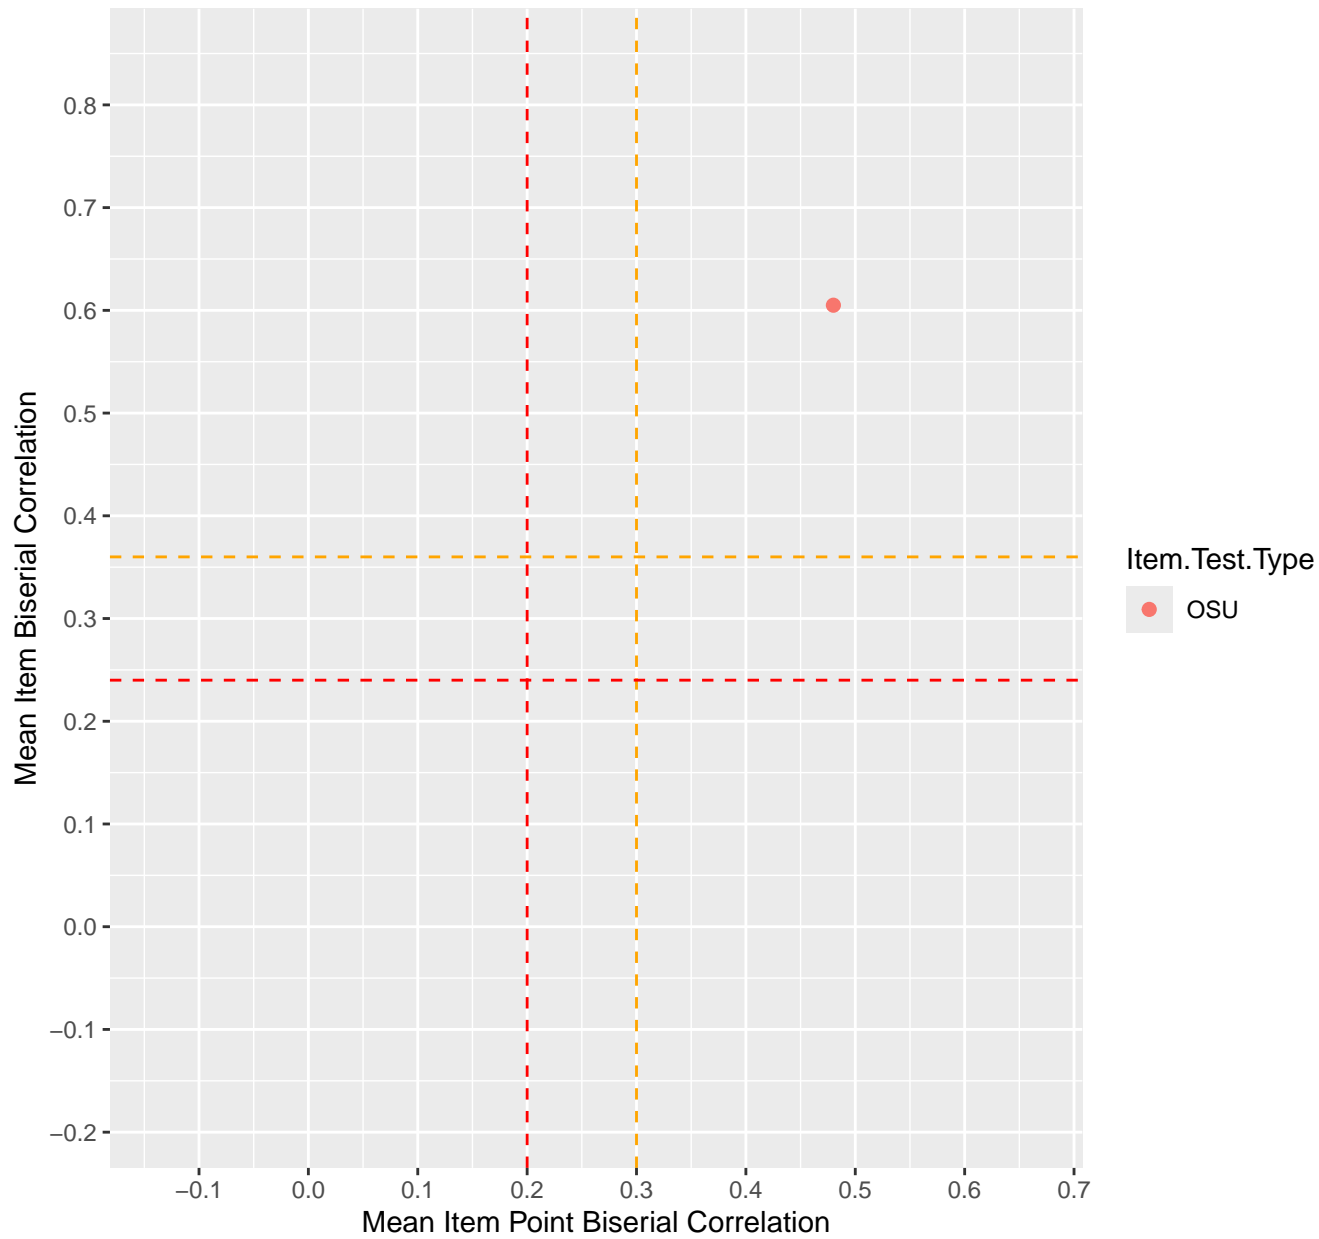

Mean Item Point Biserial vs Biserial Correlation For KD1.32.V3AH