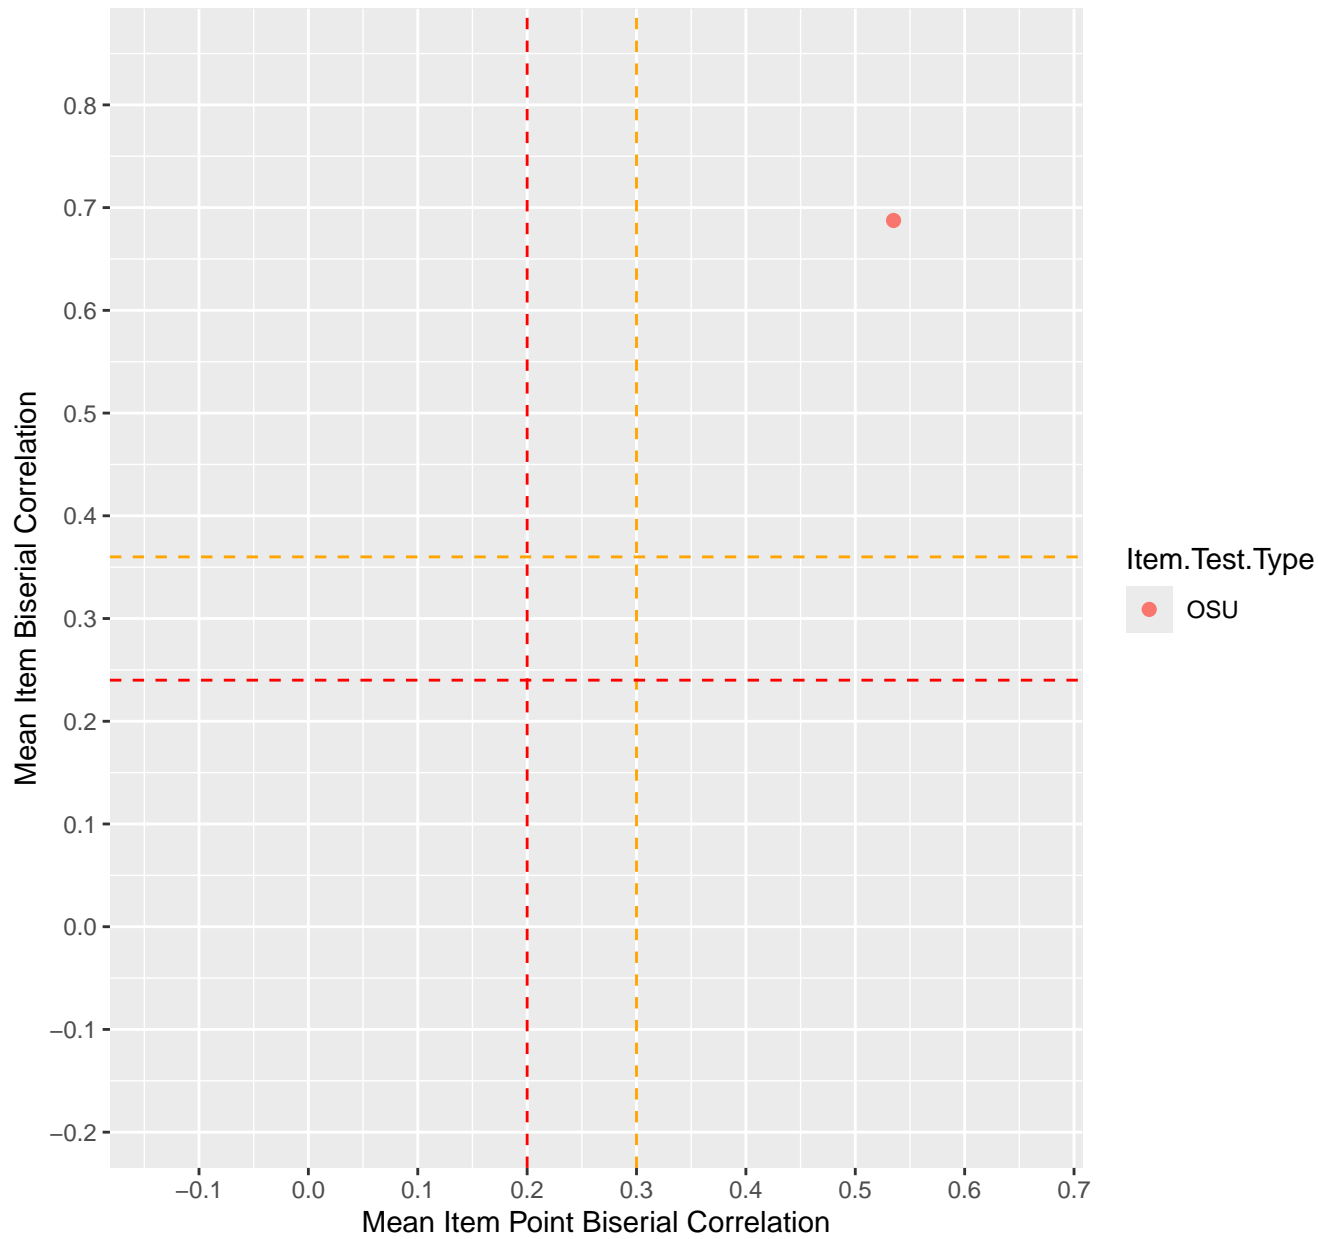

Mean Item Point Biserial vs Biserial Correlation For KD1.16.V1

Mean Item Point Biserial vs Biserial Correlation For KD1.17.V1

Mean Item Point Biserial vs Biserial Correlation For KD1.17.V2EC

Mean Item Point Biserial vs Biserial Correlation For KD1.17.V3AH

Mean Item Point Biserial vs Biserial Correlation For KD1.18.V1

Mean Item Point Biserial vs Biserial Correlation For KD1.18.V3

Mean Item Point Biserial vs Biserial Correlation For KD1.19.V1

Mean Item Point Biserial vs Biserial Correlation For KD1.19.V3

Mean Item Point Biserial vs Biserial Correlation For KD1.20.V1

Mean Item Point Biserial vs Biserial Correlation For KD1.20.V2EC

Mean Item Point Biserial vs Biserial Correlation For KD1.21.V1

Mean Item Point Biserial vs Biserial Correlation For KD1.21.V2