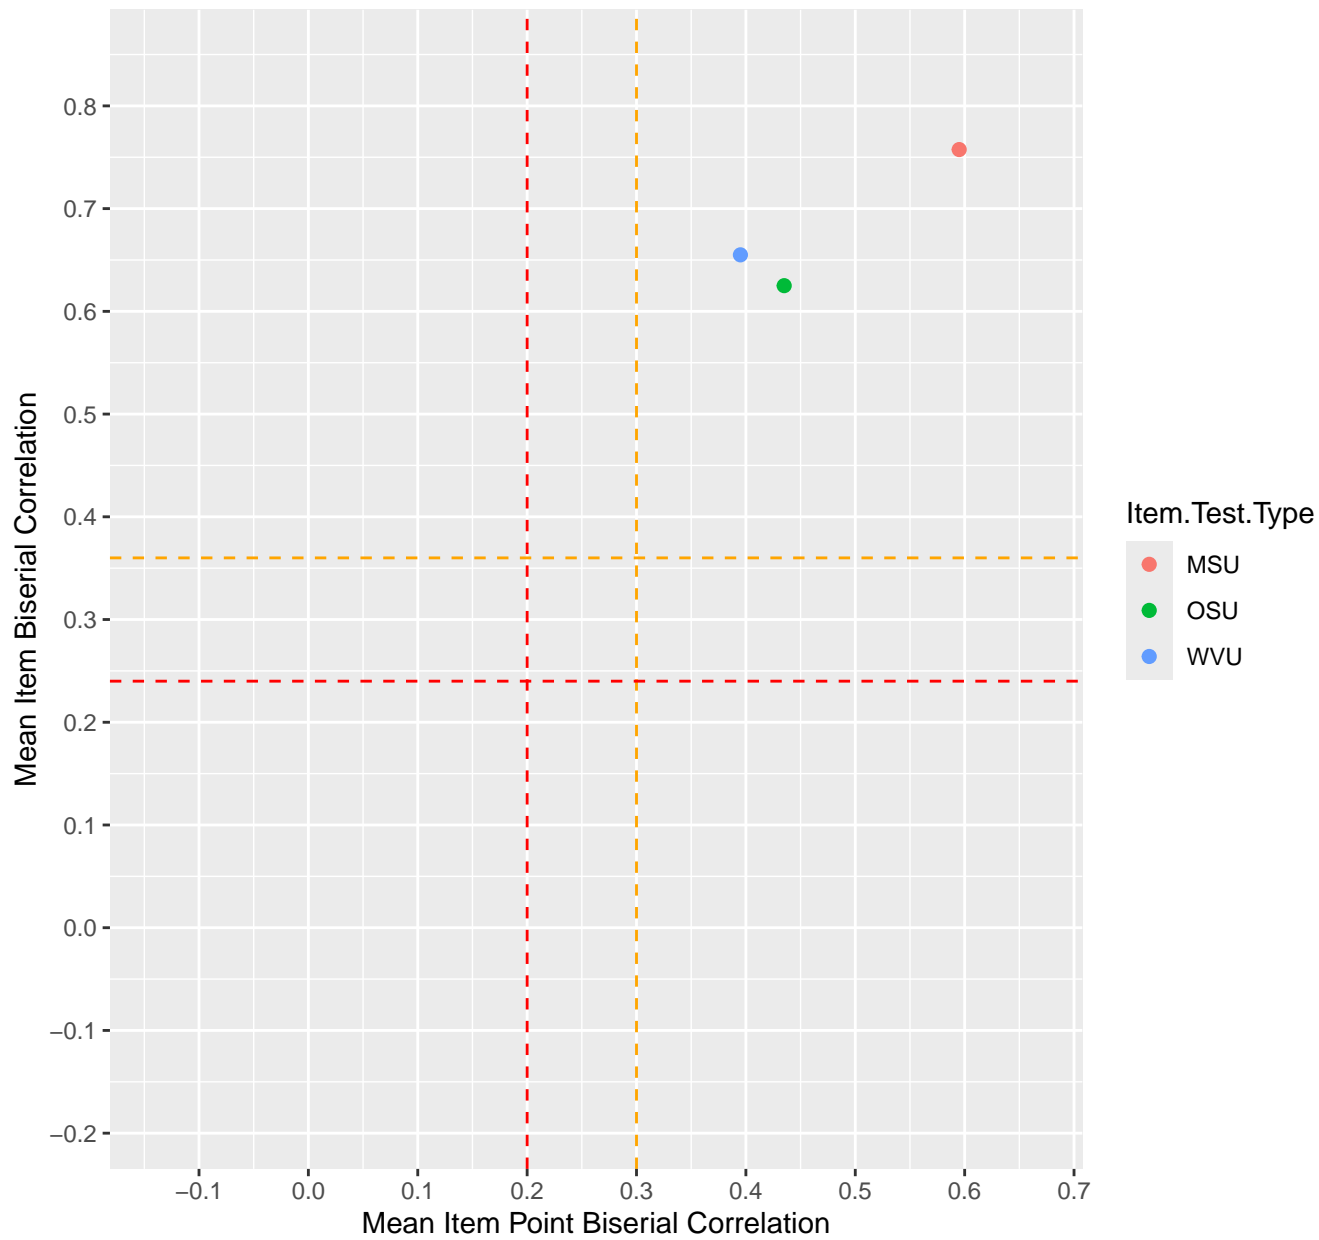

Mean Item Point Biserial vs Biserial Correlation For KD1.10.V3

Mean Item Point Biserial vs Biserial Correlation For KD1.10.V6EC

Mean Item Point Biserial vs Biserial Correlation For KD1.11.V1

Mean Item Point Biserial vs Biserial Correlation For KD1.11.V6EC

Mean Item Point Biserial vs Biserial Correlation For KD1.12.V1

Mean Item Point Biserial vs Biserial Correlation For KD1.13.V1

Mean Item Point Biserial vs Biserial Correlation For KD1.13.V3

Mean Item Point Biserial vs Biserial Correlation For KD1.13.V4EC

Mean Item Point Biserial vs Biserial Correlation For KD1.14.V1

Mean Item Point Biserial vs Biserial Correlation For KD1.14.V3

Mean Item Point Biserial vs Biserial Correlation For KD1.15.V1

Mean Item Point Biserial vs Biserial Correlation For KD1.15.V2EC

Mean Item Point Biserial vs Biserial Correlation For KD1.16.V1

Mean Item Point Biserial vs Biserial Correlation For KD1.17.V1

Mean Item Point Biserial vs Biserial Correlation For KD1.17.V2EC

Mean Item Point Biserial vs Biserial Correlation For KD1.17.V3AH