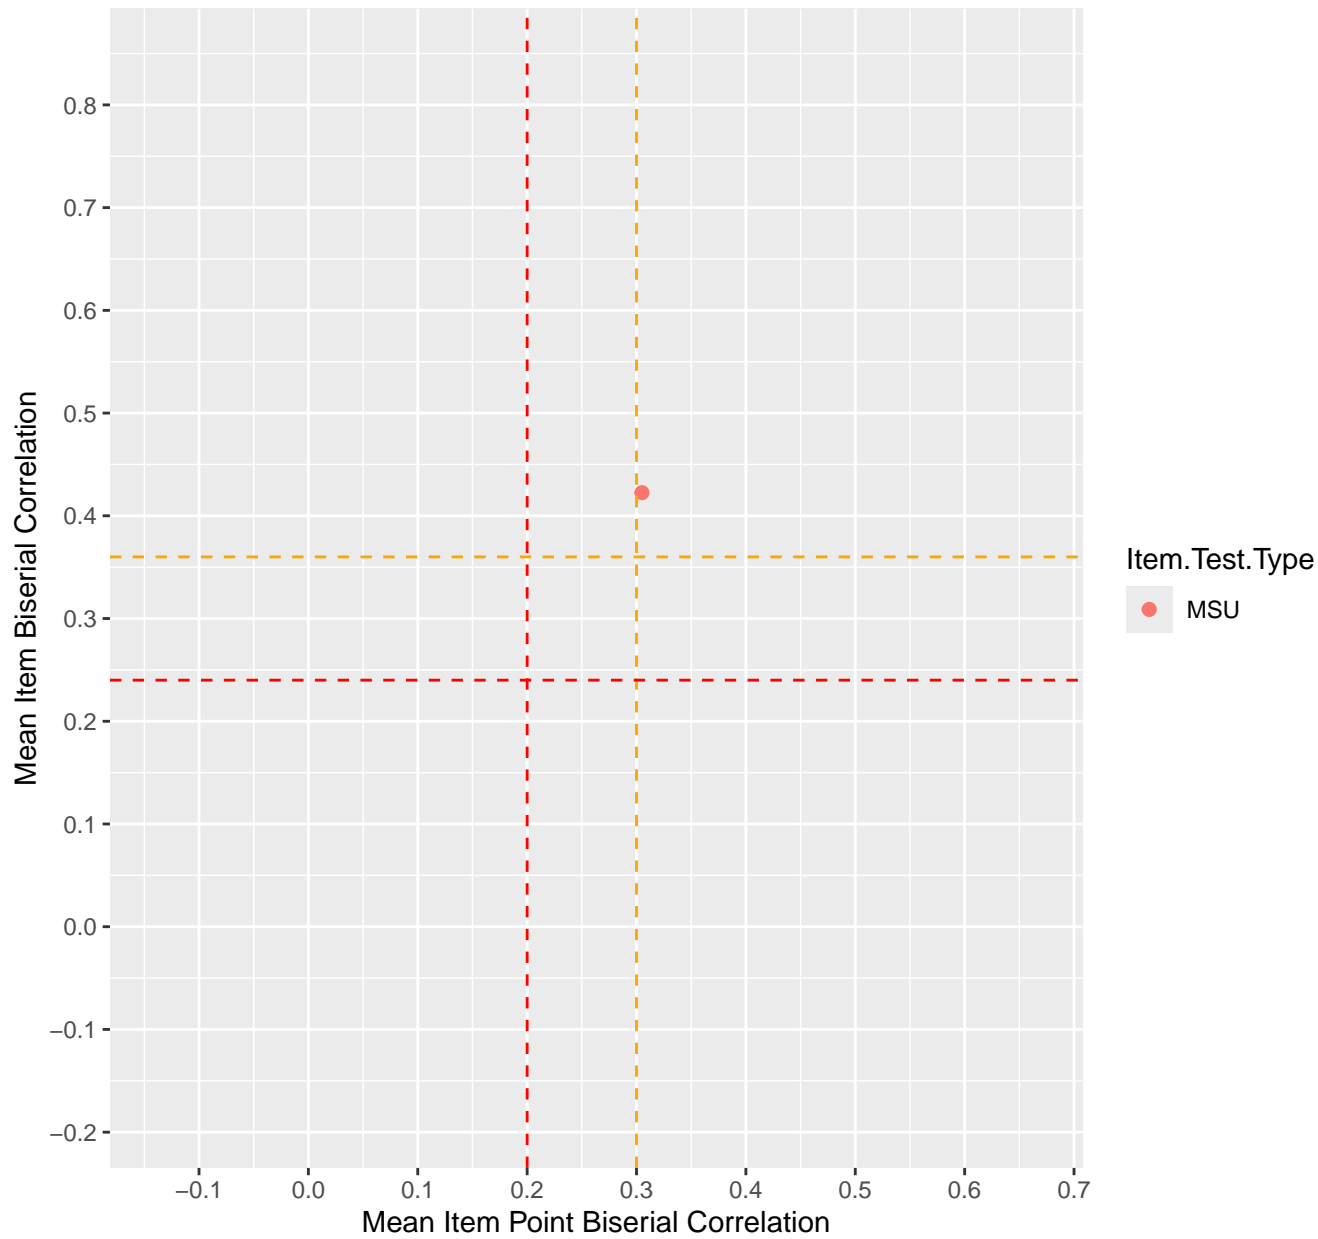

Mean Item Point Biserial vs Biserial Correlation For KD1.43.V1