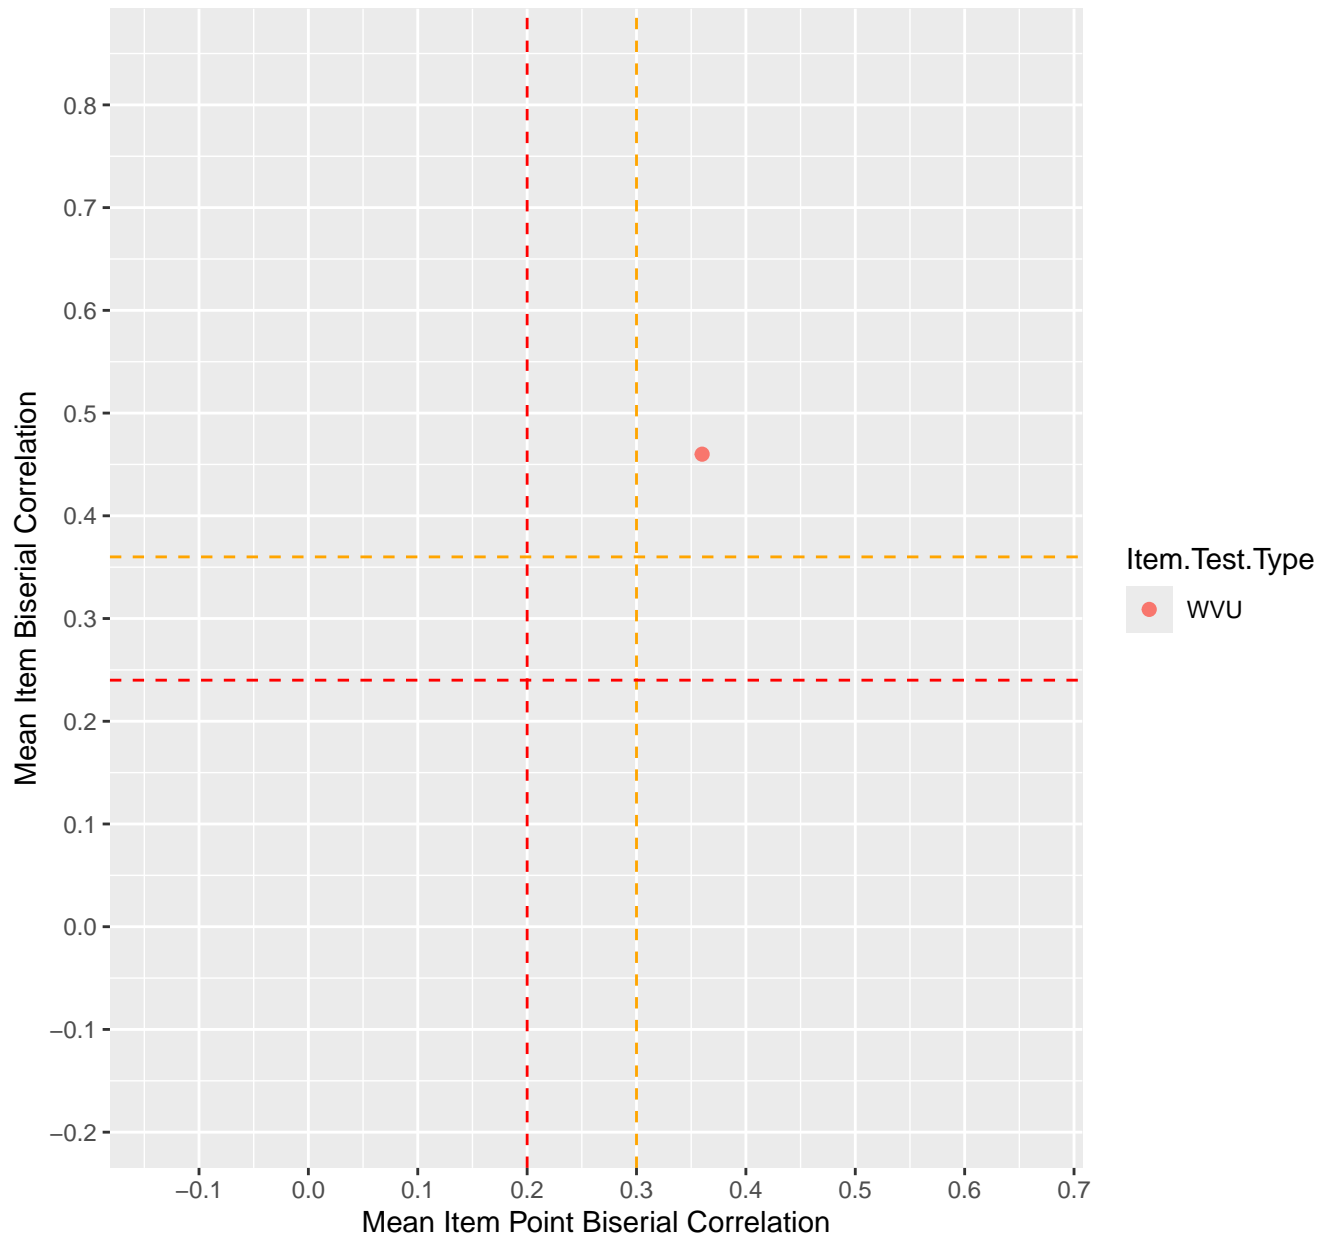

Mean Item Point Biserial vs Biserial Correlation For KD1.18.V1

Mean Item Point Biserial vs Biserial Correlation For KD1.18.V3

Mean Item Point Biserial vs Biserial Correlation For KD1.19.V1

Mean Item Point Biserial vs Biserial Correlation For KD1.19.V3

Mean Item Point Biserial vs Biserial Correlation For KD1.20.V1

Mean Item Point Biserial vs Biserial Correlation For KD1.20.V2EC

Mean Item Point Biserial vs Biserial Correlation For KD1.21.V1

Mean Item Point Biserial vs Biserial Correlation For KD1.21.V2

Mean Item Point Biserial vs Biserial Correlation For KD1.22.V1

Mean Item Point Biserial vs Biserial Correlation For KD1.22.V2EC

Mean Item Point Biserial vs Biserial Correlation For KD1.23.V2

Mean Item Point Biserial vs Biserial Correlation For KD1.24.V1