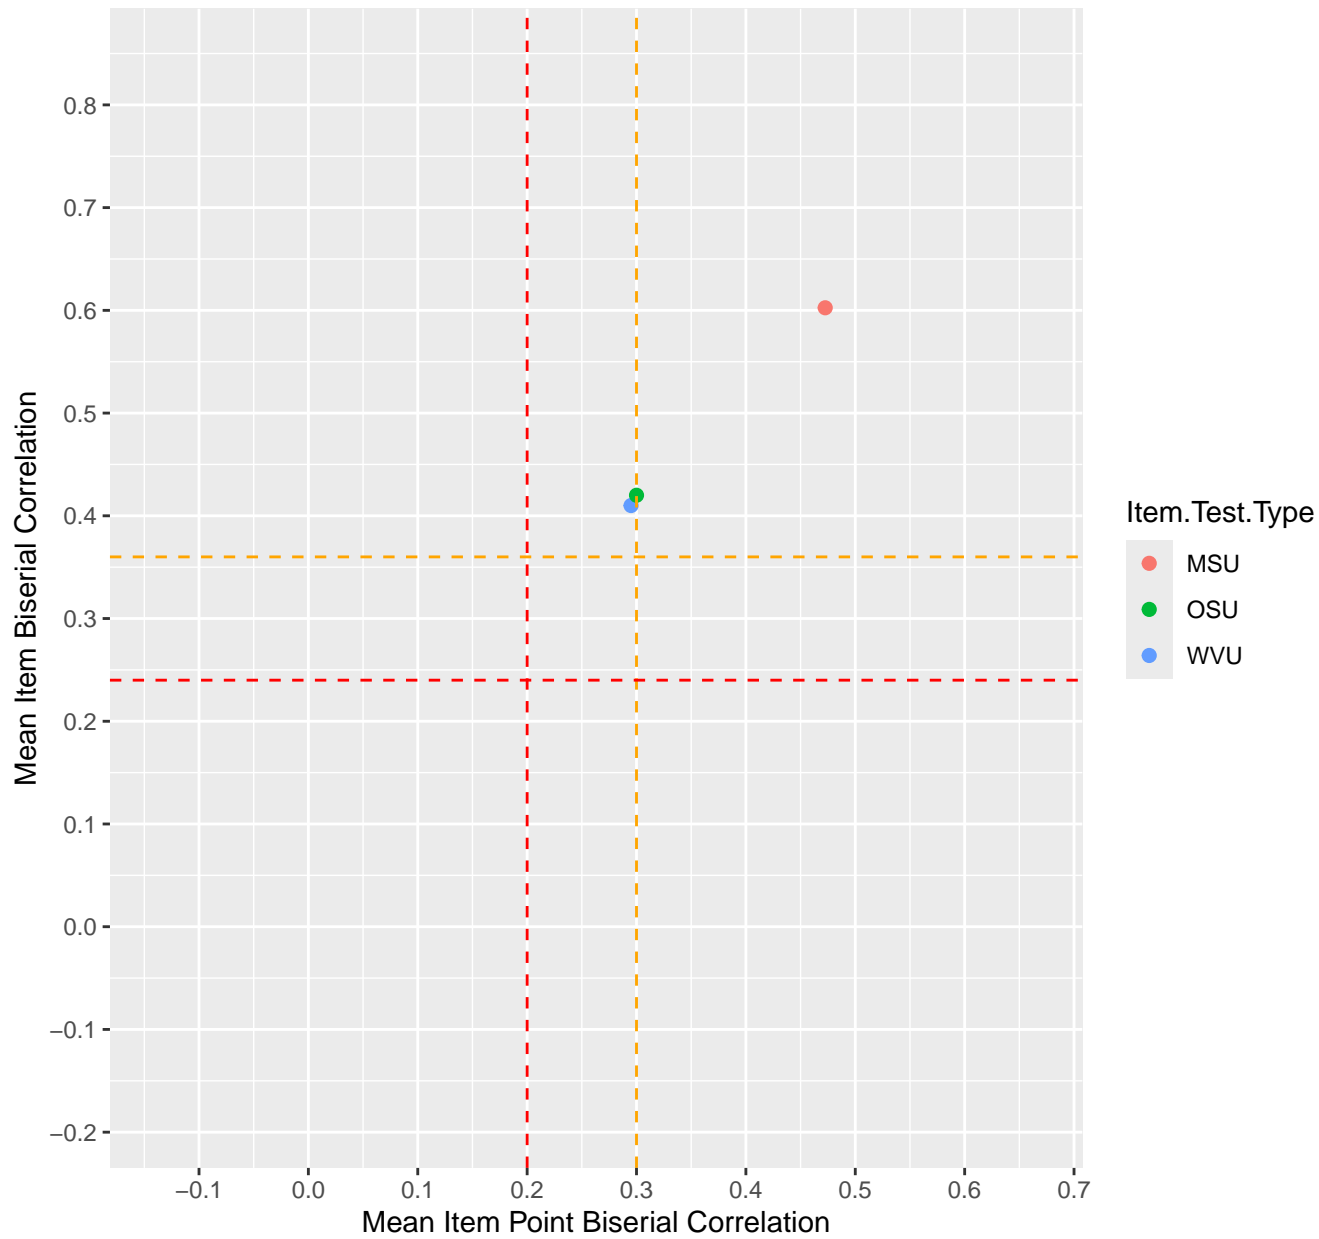

Mean Item Point Biserial vs Biserial Correlation For KD1.6.V1

Mean Item Point Biserial vs Biserial Correlation For KD1.6.V3

Mean Item Point Biserial vs Biserial Correlation For KD1.6.V4EC

Mean Item Point Biserial vs Biserial Correlation For KD1.7.V1

Mean Item Point Biserial vs Biserial Correlation For KD1.20.V1

Mean Item Point Biserial vs Biserial Correlation For KD1.20.V2EC

Mean Item Point Biserial vs Biserial Correlation For KD1.21.V1

Mean Item Point Biserial vs Biserial Correlation For KD1.21.V2

Mean Item Point Biserial vs Biserial Correlation For KD1.22.V1

Mean Item Point Biserial vs Biserial Correlation For KD1.22.V2EC

Mean Item Point Biserial vs Biserial Correlation For KD1.23.V2

Mean Item Point Biserial vs Biserial Correlation For KD1.24.V1

Mean Item Point Biserial vs Biserial Correlation For KD1.25.V1

Mean Item Point Biserial vs Biserial Correlation For KD1.26.V1

Mean Item Point Biserial vs Biserial Correlation For KD1.27.V1

Mean Item Point Biserial vs Biserial Correlation For KD1.27.V2