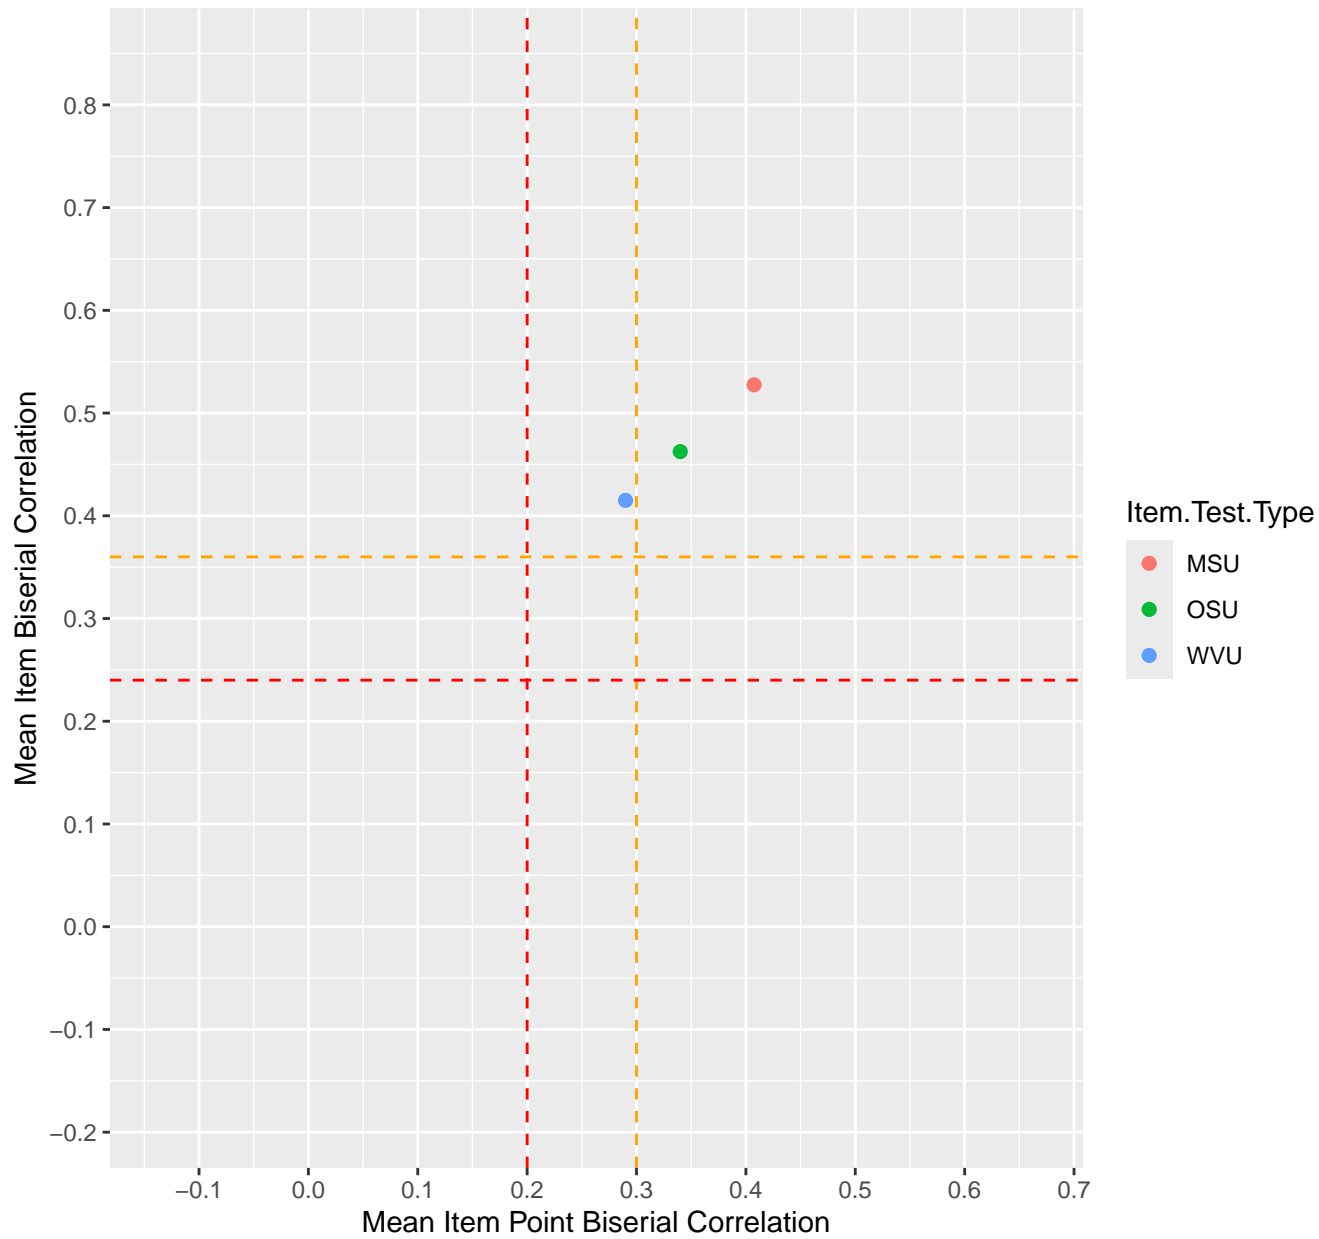

Mean Item Point Biserial vs Biserial Correlation For KD1.1.V1

Mean Item Point Biserial vs Biserial Correlation For KD1.1.V3

Mean Item Point Biserial vs Biserial Correlation For KD1.2.V1

Mean Item Point Biserial vs Biserial Correlation For KD1.3.V1

Mean Item Point Biserial vs Biserial Correlation For KD1.3.V2

Mean Item Point Biserial vs Biserial Correlation For KD1.4.V1

Mean Item Point Biserial vs Biserial Correlation For KD1.5.V1

Mean Item Point Biserial vs Biserial Correlation For KD1.5.V3

Mean Item Point Biserial vs Biserial Correlation For KD1.6.V1

Mean Item Point Biserial vs Biserial Correlation For KD1.6.V3

Mean Item Point Biserial vs Biserial Correlation For KD1.6.V4EC

Mean Item Point Biserial vs Biserial Correlation For KD1.7.V1

Mean Item Point Biserial vs Biserial Correlation For KD1.8.V1

Mean Item Point Biserial vs Biserial Correlation For KD1.8.V3

Mean Item Point Biserial vs Biserial Correlation For KD1.9.V1

Mean Item Point Biserial vs Biserial Correlation For KD1.10.V1