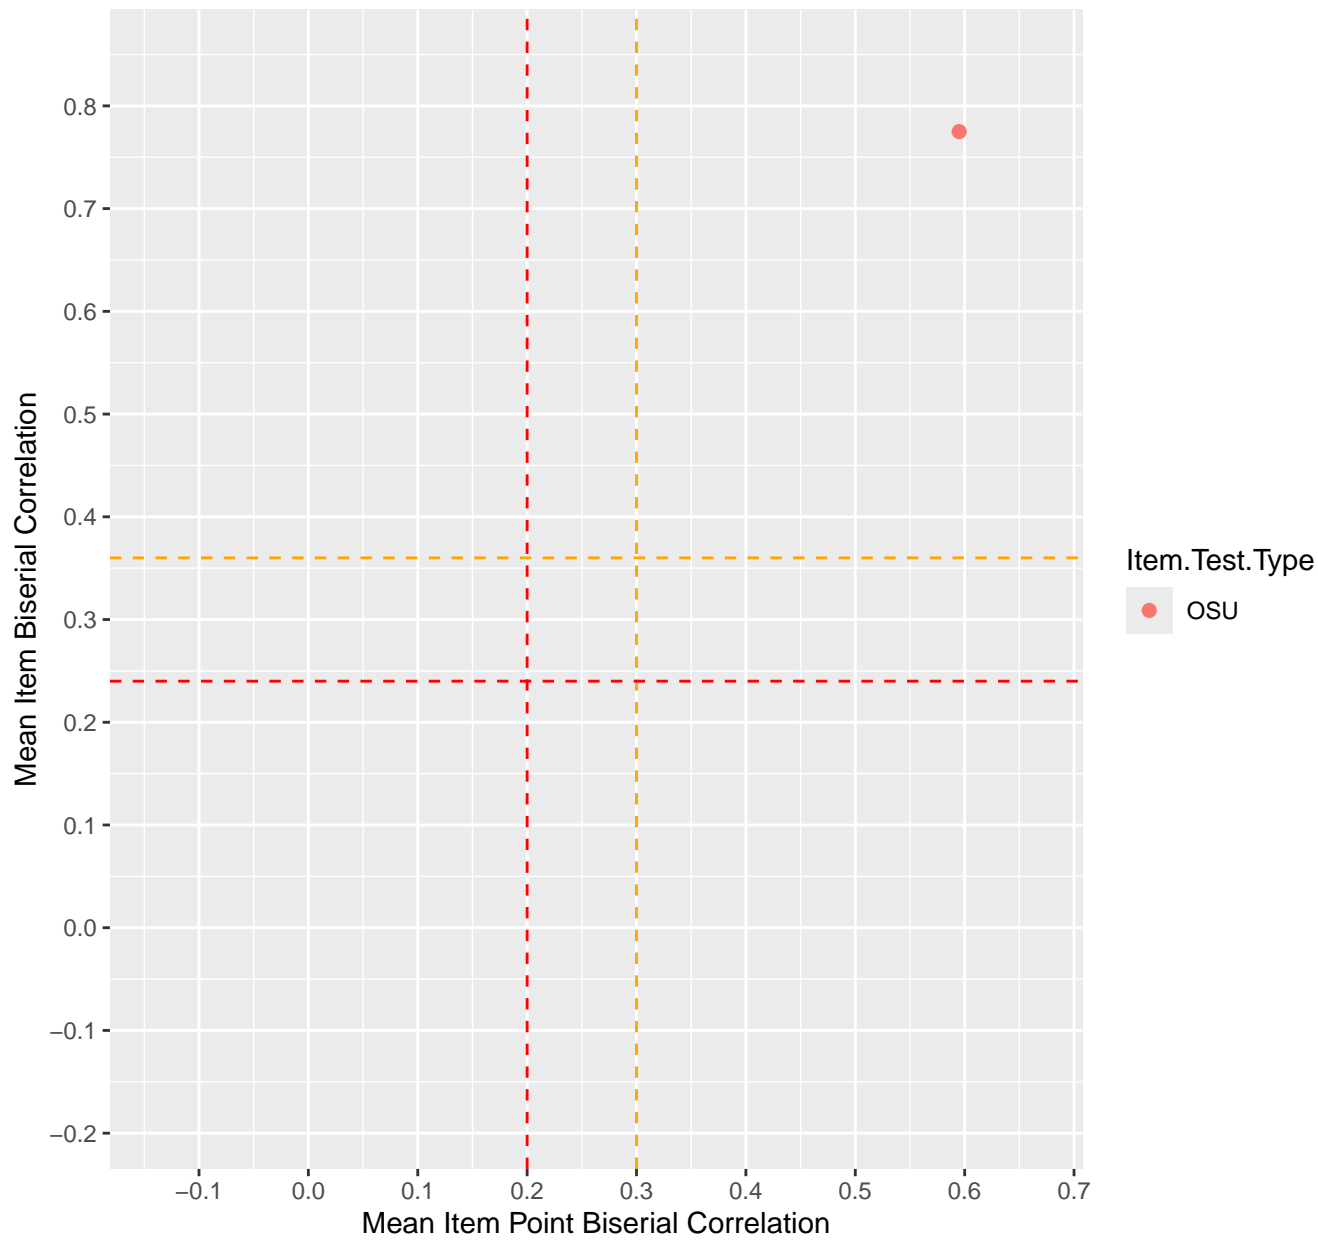

Mean Item Point Biserial vs Biserial Correlation For KD1.14.V1

Mean Item Point Biserial vs Biserial Correlation For KD1.14.V3

Mean Item Point Biserial vs Biserial Correlation For KD1.15.V1

Mean Item Point Biserial vs Biserial Correlation For KD1.15.V2EC

Mean Item Point Biserial vs Biserial Correlation For KD1.16.V1

Mean Item Point Biserial vs Biserial Correlation For KD1.17.V1

Mean Item Point Biserial vs Biserial Correlation For KD1.17.V2EC

Mean Item Point Biserial vs Biserial Correlation For KD1.17.V3AH

Mean Item Point Biserial vs Biserial Correlation For KD1.18.V1

Mean Item Point Biserial vs Biserial Correlation For KD1.18.V3

Mean Item Point Biserial vs Biserial Correlation For KD1.19.V1

Mean Item Point Biserial vs Biserial Correlation For KD1.19.V3