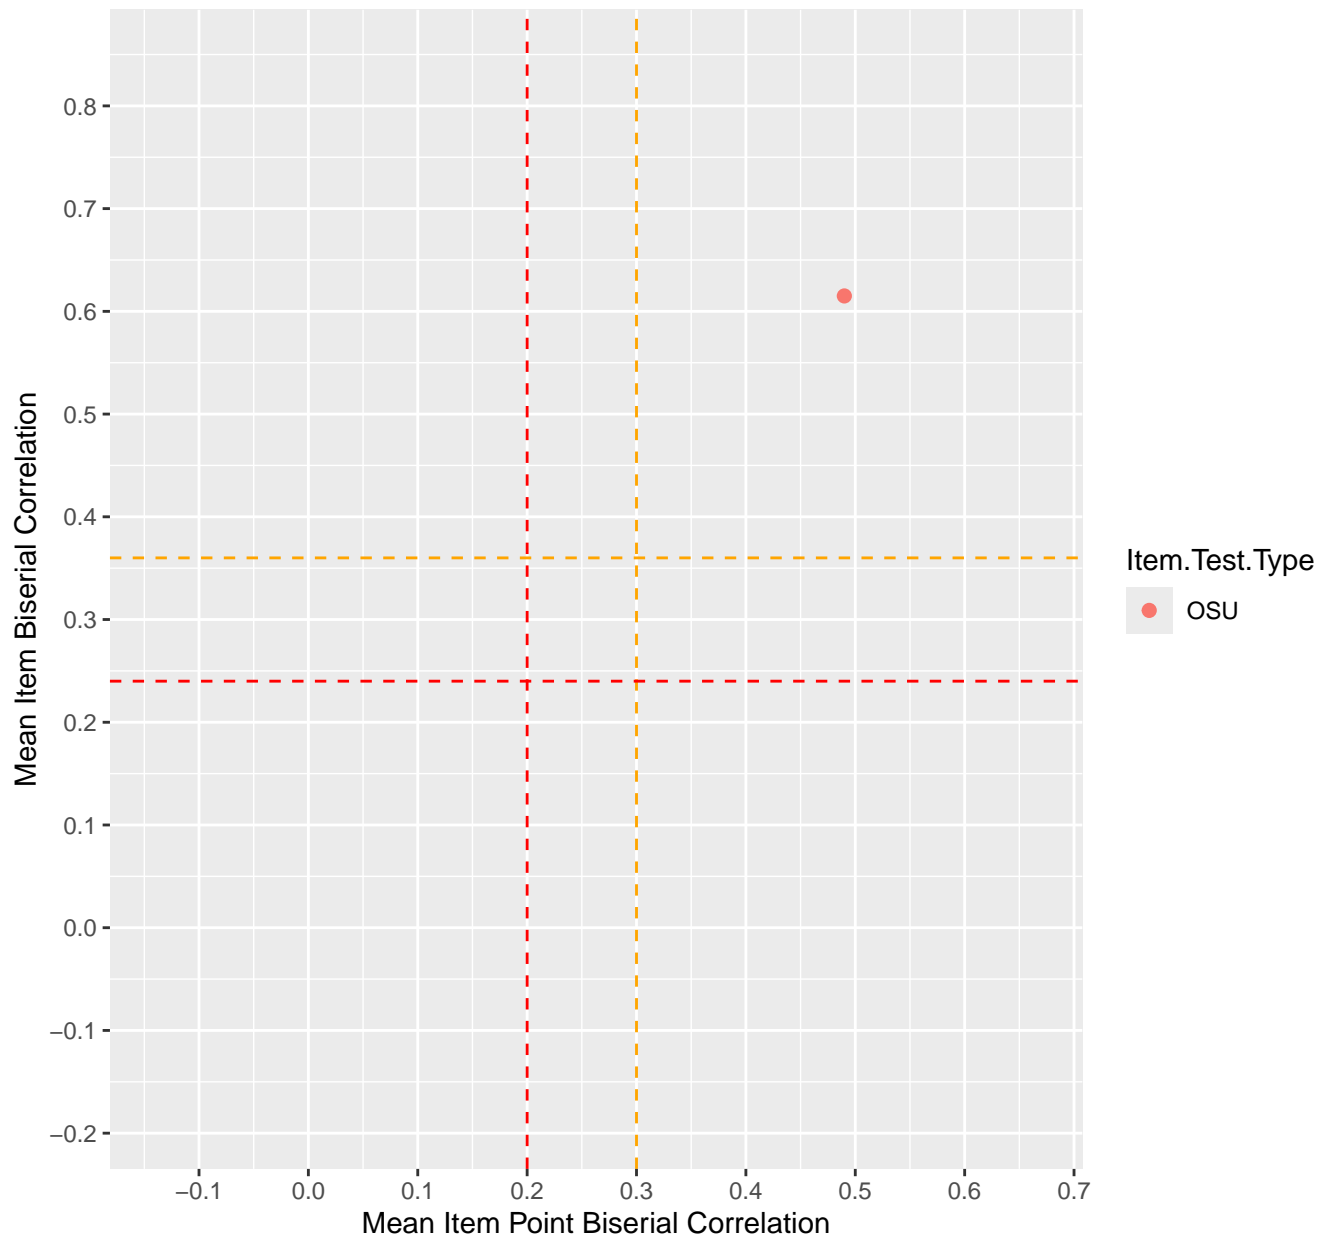

Mean Item Point Biserial vs Biserial Correlation For KD1.40.V3AH