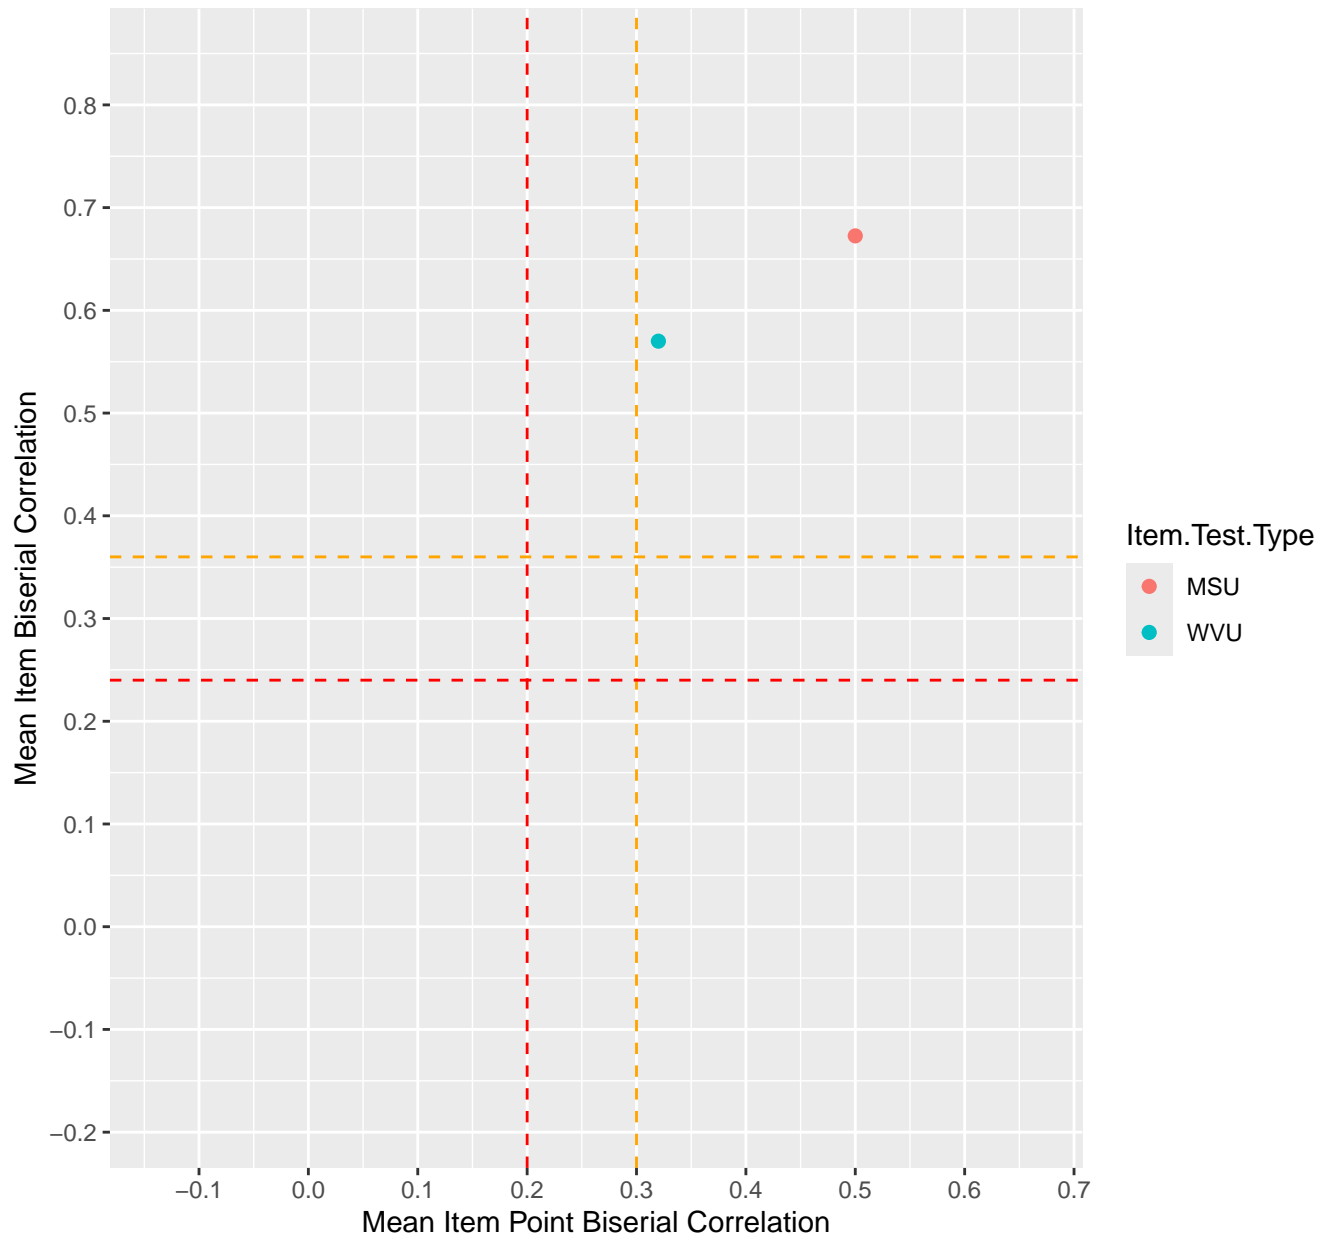

Mean Item Point Biserial vs Biserial Correlation For KD1.1.V1

Mean Item Point Biserial vs Biserial Correlation For KD1.1.V3

Mean Item Point Biserial vs Biserial Correlation For KD1.2.V1

Mean Item Point Biserial vs Biserial Correlation For KD1.3.V1

Mean Item Point Biserial vs Biserial Correlation For KD1.3.V2

Mean Item Point Biserial vs Biserial Correlation For KD1.4.V1

Mean Item Point Biserial vs Biserial Correlation For KD1.5.V1

Mean Item Point Biserial vs Biserial Correlation For KD1.5.V3

Mean Item Point Biserial vs Biserial Correlation For KD1.6.V1

Mean Item Point Biserial vs Biserial Correlation For KD1.6.V3

Mean Item Point Biserial vs Biserial Correlation For KD1.6.V4EC

Mean Item Point Biserial vs Biserial Correlation For KD1.7.V1

Mean Item Point Biserial vs Biserial Correlation For KD1.8.V1

Mean Item Point Biserial vs Biserial Correlation For KD1.8.V3

Mean Item Point Biserial vs Biserial Correlation For KD1.9.V1

Mean Item Point Biserial vs Biserial Correlation For KD1.10.V1