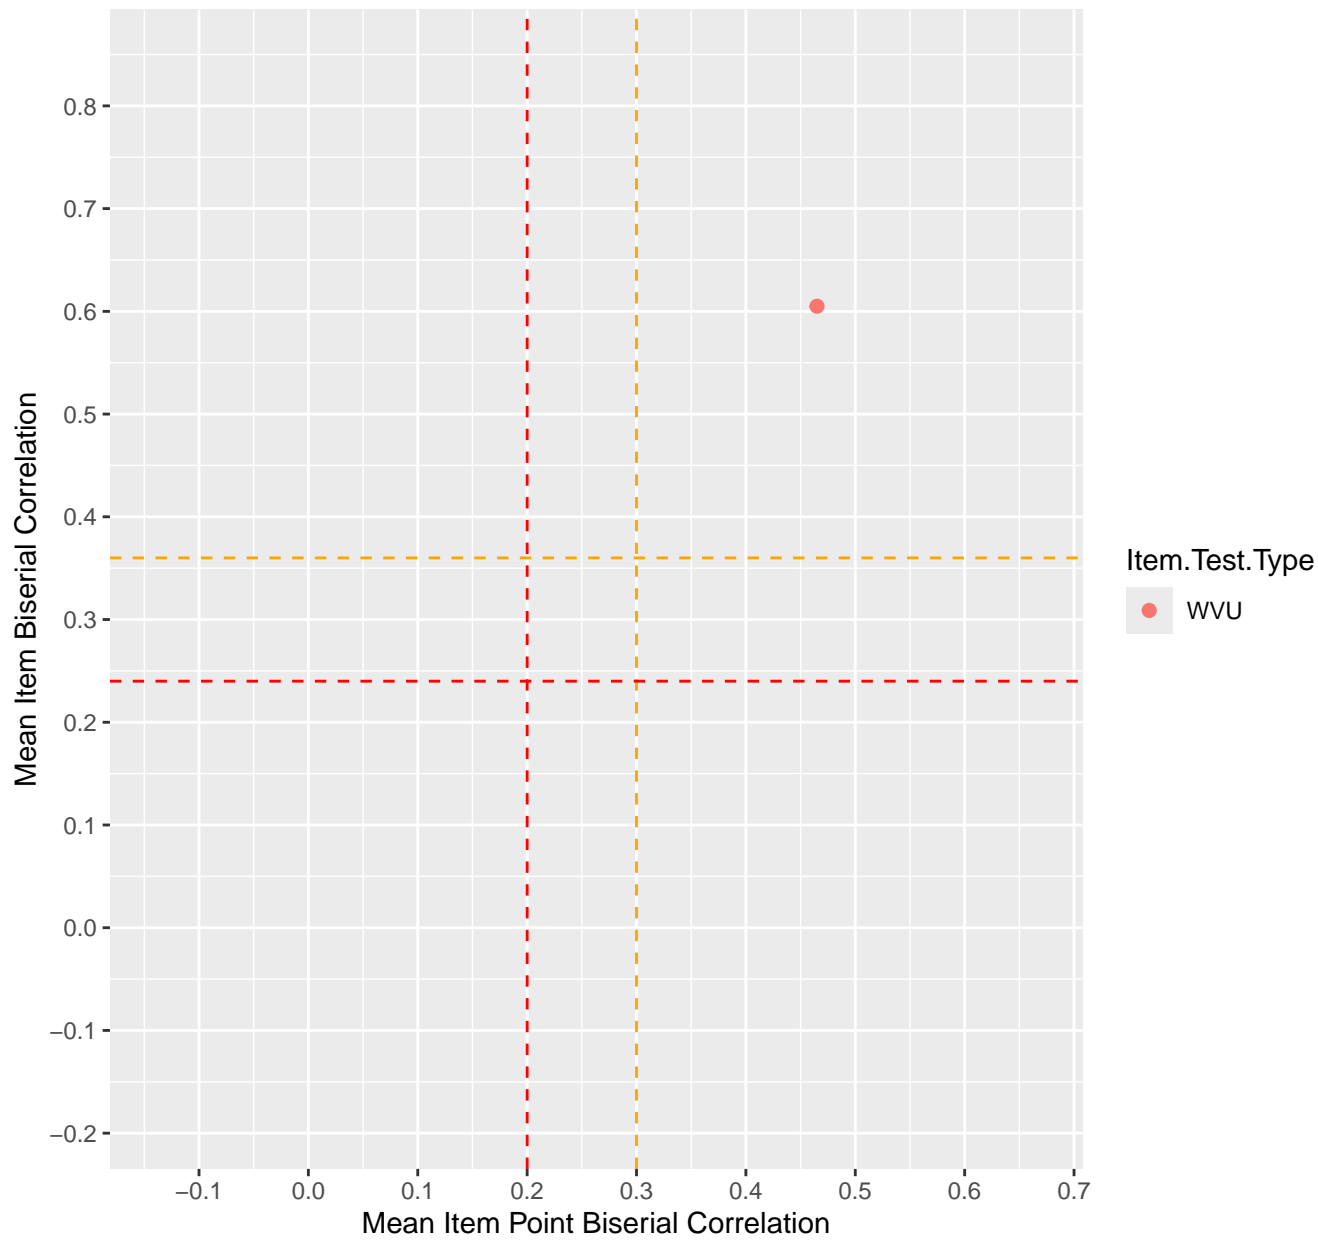

Mean Item Point Biserial vs Biserial Correlation For KD1.6.V1

Mean Item Point Biserial vs Biserial Correlation For KD1.6.V3

Mean Item Point Biserial vs Biserial Correlation For KD1.6.V4EC

Mean Item Point Biserial vs Biserial Correlation For KD1.7.V1

Mean Item Point Biserial vs Biserial Correlation For KD1.8.V1

Mean Item Point Biserial vs Biserial Correlation For KD1.8.V3

Mean Item Point Biserial vs Biserial Correlation For KD1.9.V1

Mean Item Point Biserial vs Biserial Correlation For KD1.10.V1

Mean Item Point Biserial vs Biserial Correlation For KD1.10.V3

Mean Item Point Biserial vs Biserial Correlation For KD1.10.V6EC

Mean Item Point Biserial vs Biserial Correlation For KD1.11.V1

Mean Item Point Biserial vs Biserial Correlation For KD1.11.V6EC

Mean Item Point Biserial vs Biserial Correlation For KD1.12.V1

Mean Item Point Biserial vs Biserial Correlation For KD1.13.V1

Mean Item Point Biserial vs Biserial Correlation For KD1.13.V3

Mean Item Point Biserial vs Biserial Correlation For KD1.13.V4EC