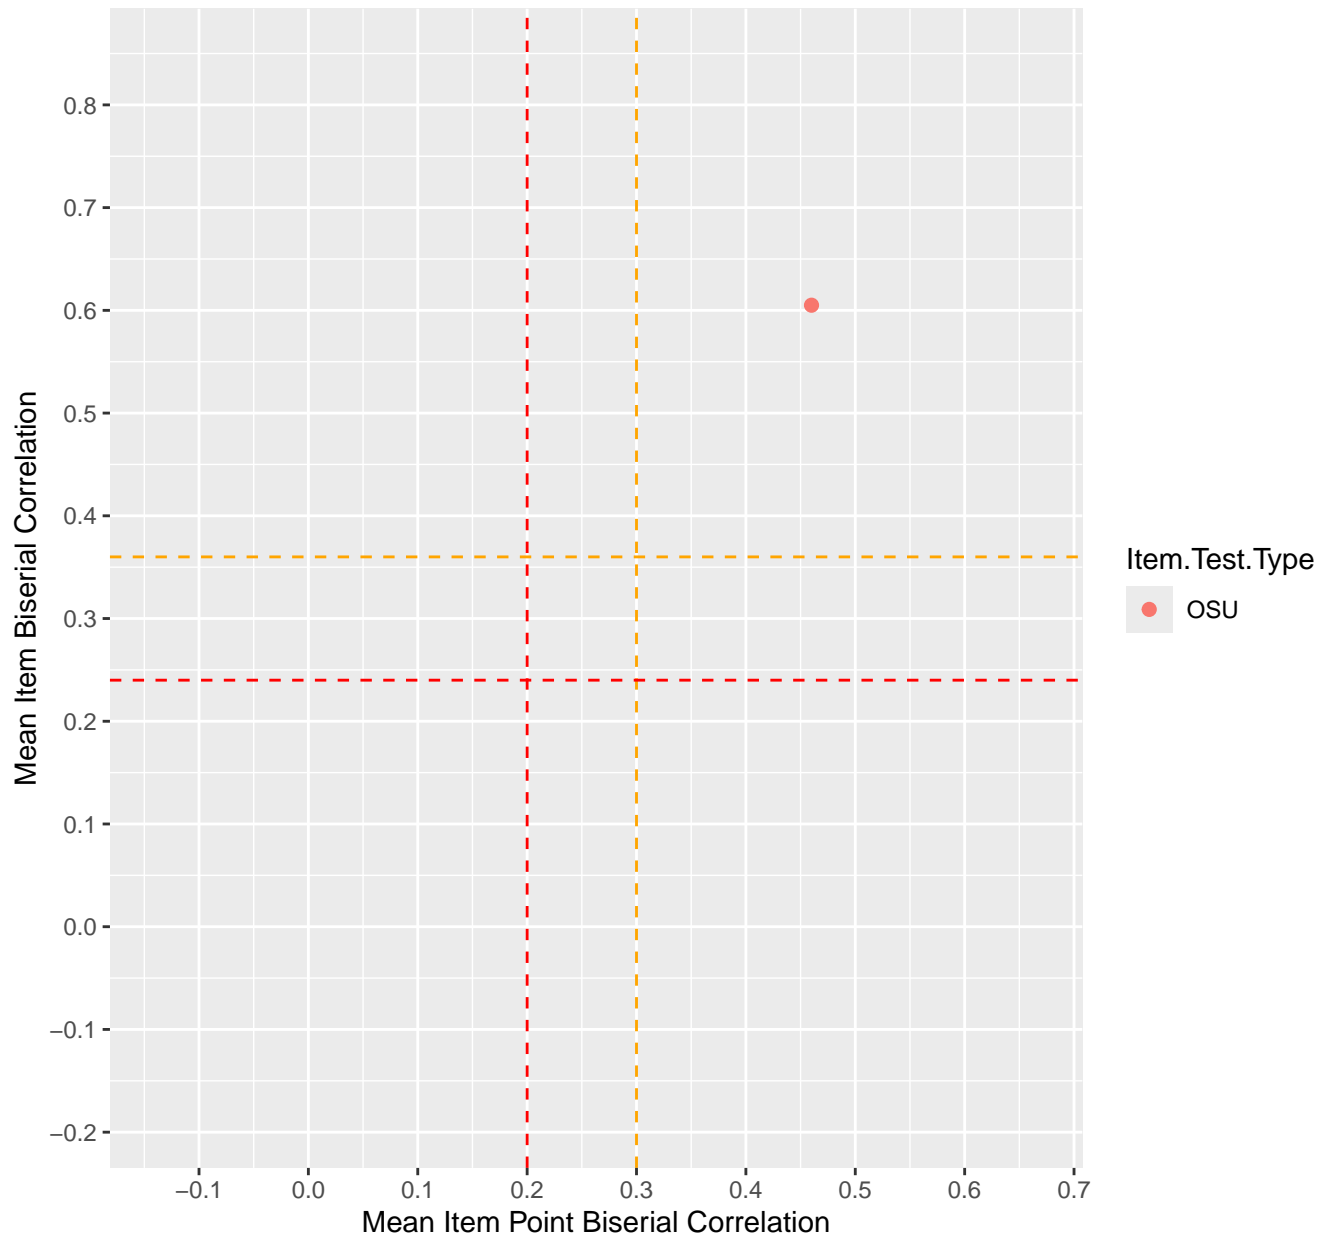

Mean Item Point Biserial vs Biserial Correlation For KD1.39.V3AH