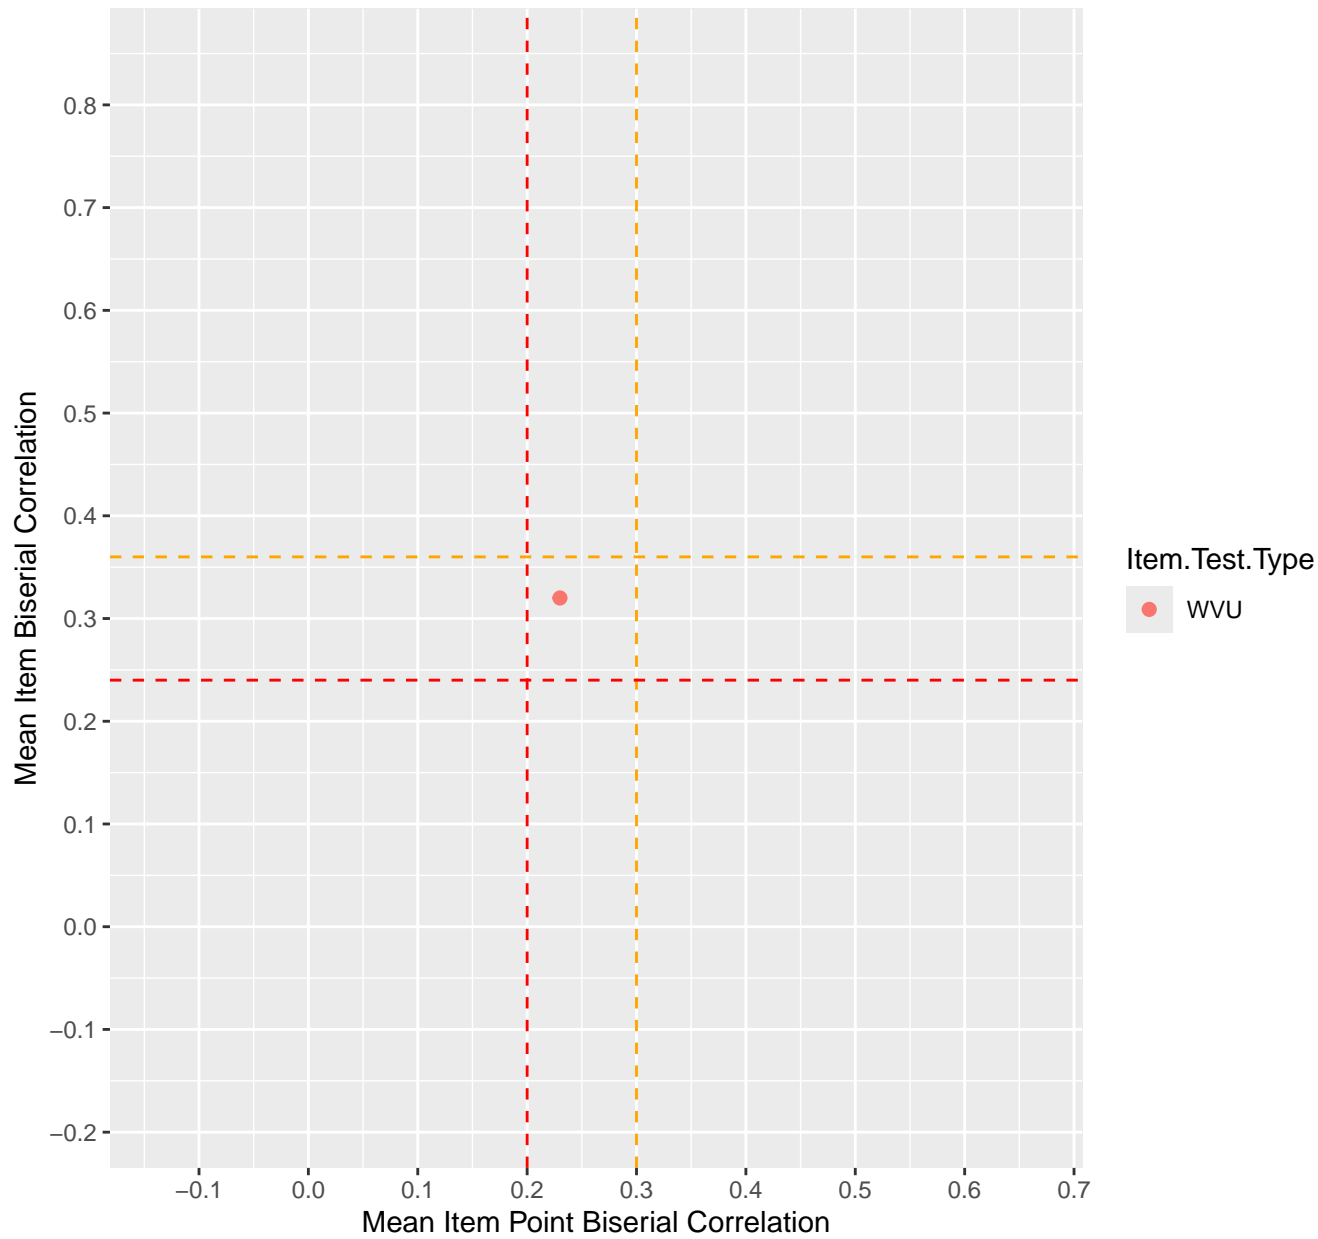

Mean Item Point Biserial vs Biserial Correlation For KD1.28.V1

Mean Item Point Biserial vs Biserial Correlation For KD1.28.V2AH

Mean Item Point Biserial vs Biserial Correlation For KD1.31.V1

Mean Item Point Biserial vs Biserial Correlation For KD1.32.V1