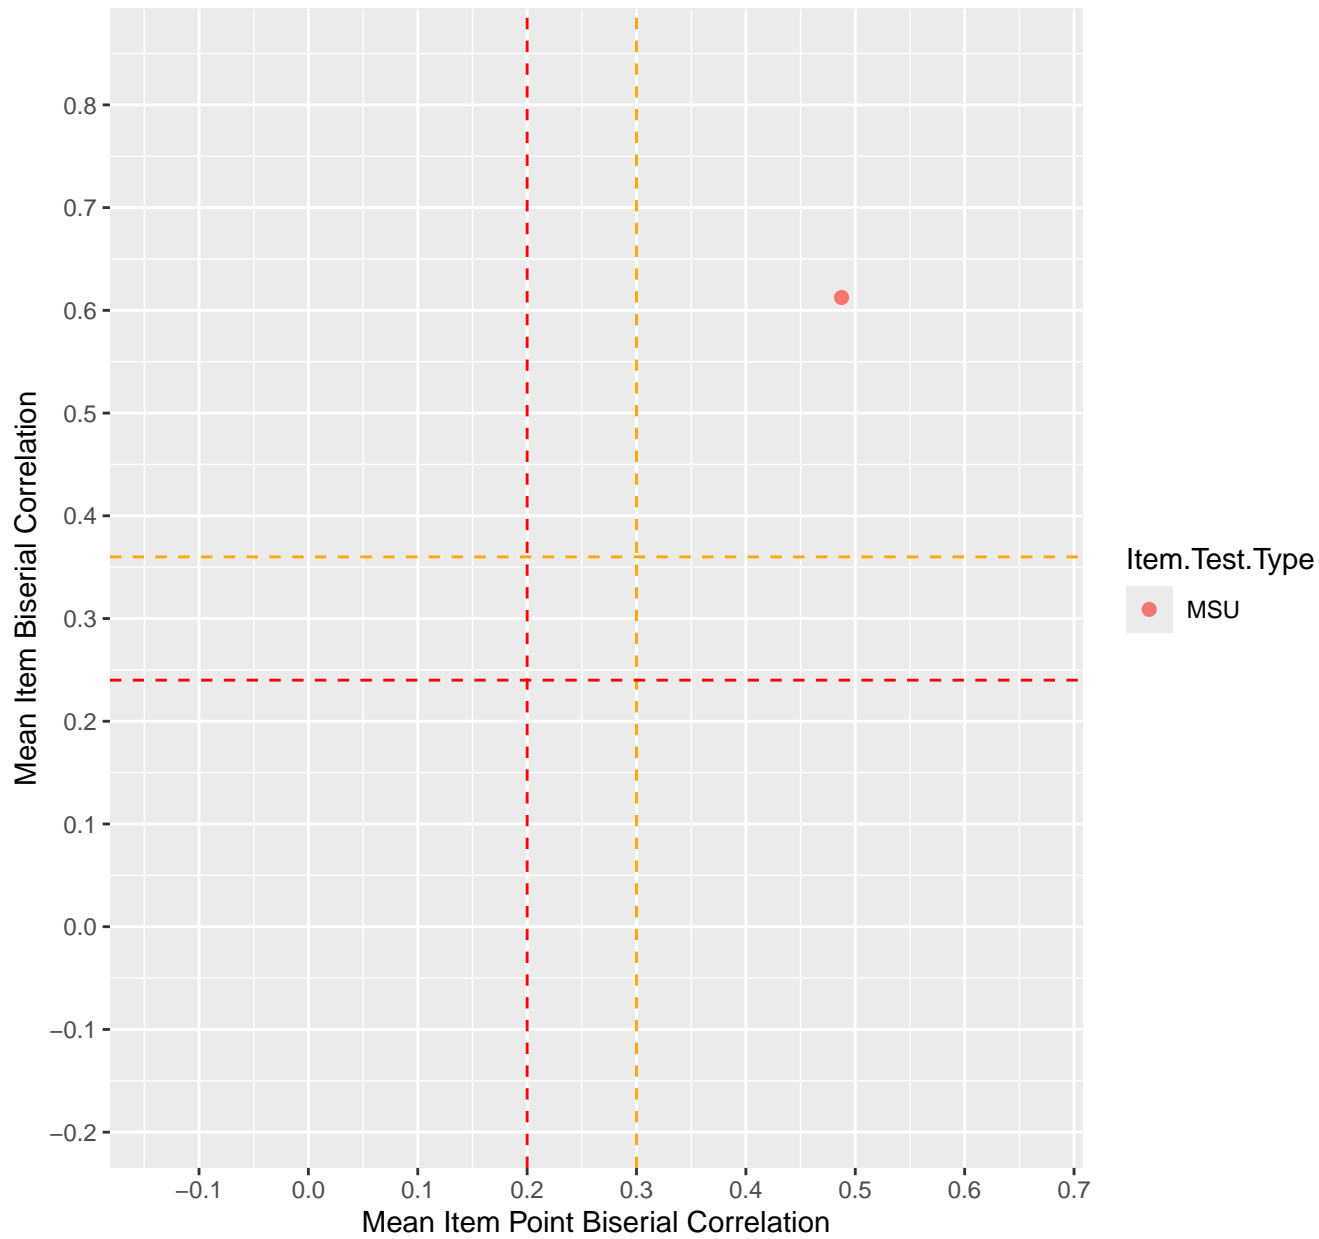

Mean Item Point Biserial vs Biserial Correlation For KD1.38.V1