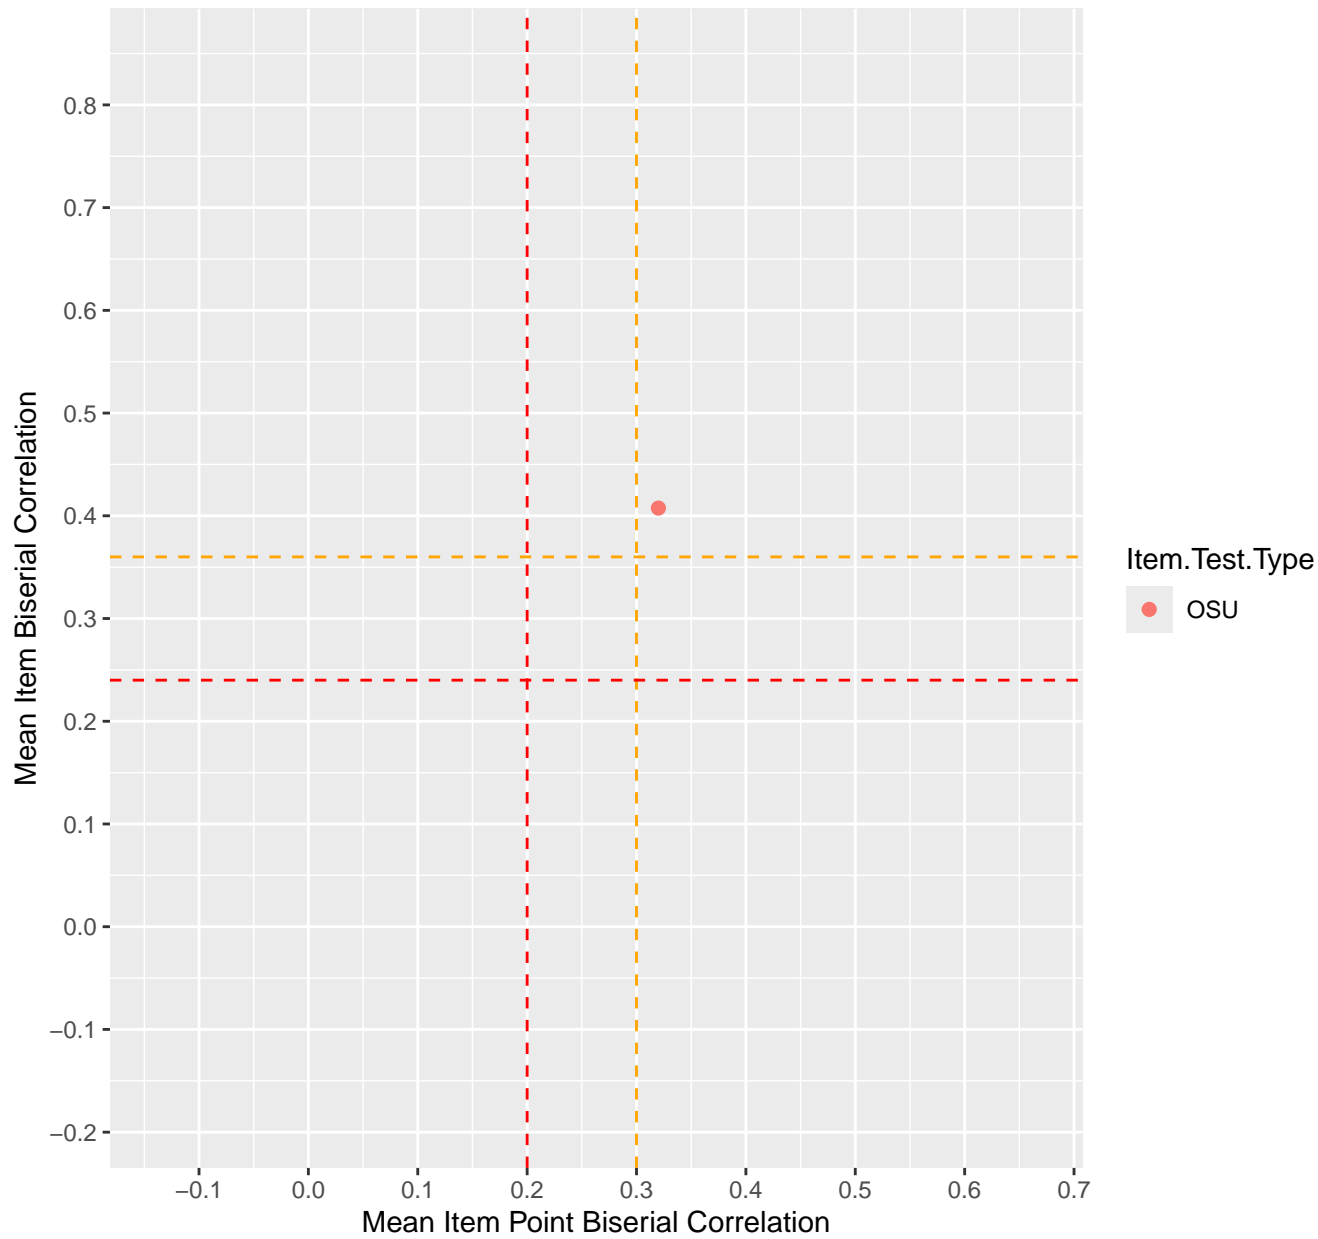

Mean Item Point Biserial vs Biserial Correlation For KD1.1.V1

Mean Item Point Biserial vs Biserial Correlation For KD1.1.V3

Mean Item Point Biserial vs Biserial Correlation For KD1.2.V1

Mean Item Point Biserial vs Biserial Correlation For KD1.3.V1

Mean Item Point Biserial vs Biserial Correlation For KD1.3.V2

Mean Item Point Biserial vs Biserial Correlation For KD1.4.V1

Mean Item Point Biserial vs Biserial Correlation For KD1.5.V1

Mean Item Point Biserial vs Biserial Correlation For KD1.5.V3

Mean Item Point Biserial vs Biserial Correlation For KD1.6.V1

Mean Item Point Biserial vs Biserial Correlation For KD1.6.V3

Mean Item Point Biserial vs Biserial Correlation For KD1.6.V4EC

Mean Item Point Biserial vs Biserial Correlation For KD1.7.V1