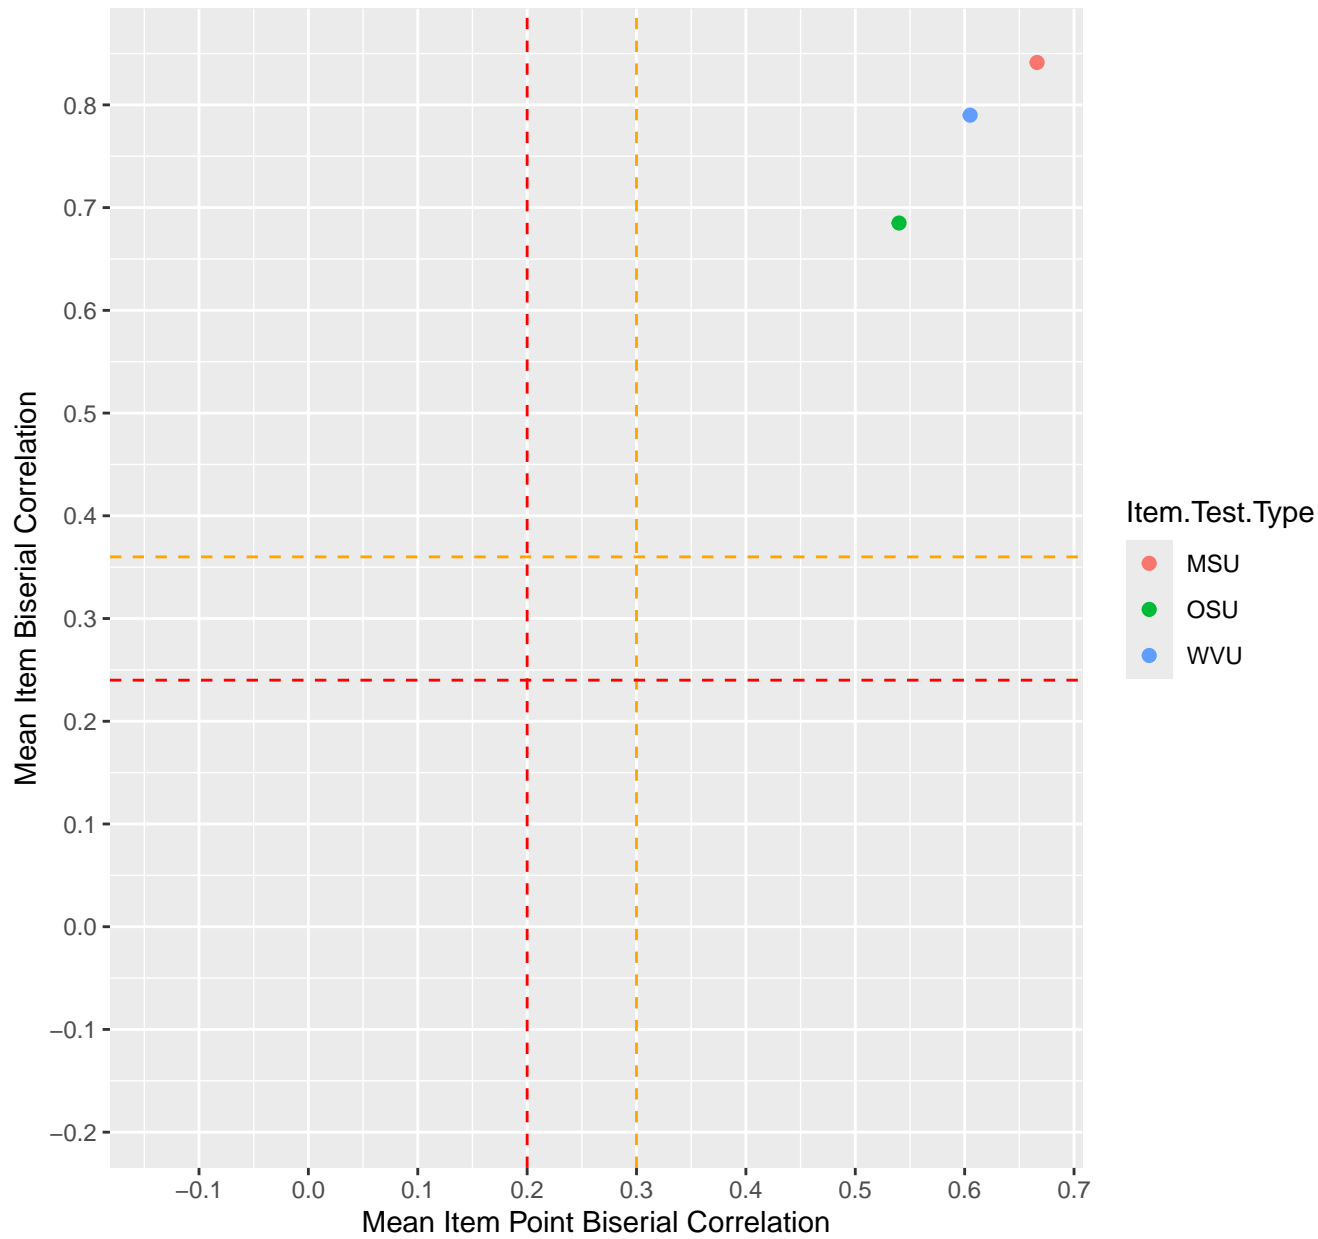

Mean Item Point Biserial vs Biserial Correlation For KD1.10.V3

Mean Item Point Biserial vs Biserial Correlation For KD1.10.V6EC

Mean Item Point Biserial vs Biserial Correlation For KD1.11.V1

Mean Item Point Biserial vs Biserial Correlation For KD1.11.V6EC

Mean Item Point Biserial vs Biserial Correlation For KD1.12.V1

Mean Item Point Biserial vs Biserial Correlation For KD1.13.V1

Mean Item Point Biserial vs Biserial Correlation For KD1.13.V3

Mean Item Point Biserial vs Biserial Correlation For KD1.13.V4EC

Mean Item Point Biserial vs Biserial Correlation For KD1.14.V1

Mean Item Point Biserial vs Biserial Correlation For KD1.14.V3

Mean Item Point Biserial vs Biserial Correlation For KD1.15.V1

Mean Item Point Biserial vs Biserial Correlation For KD1.15.V2EC

Mean Item Point Biserial vs Biserial Correlation For KD1.16.V1

Mean Item Point Biserial vs Biserial Correlation For KD1.17.V1

Mean Item Point Biserial vs Biserial Correlation For KD1.17.V2EC

Mean Item Point Biserial vs Biserial Correlation For KD1.17.V3AH