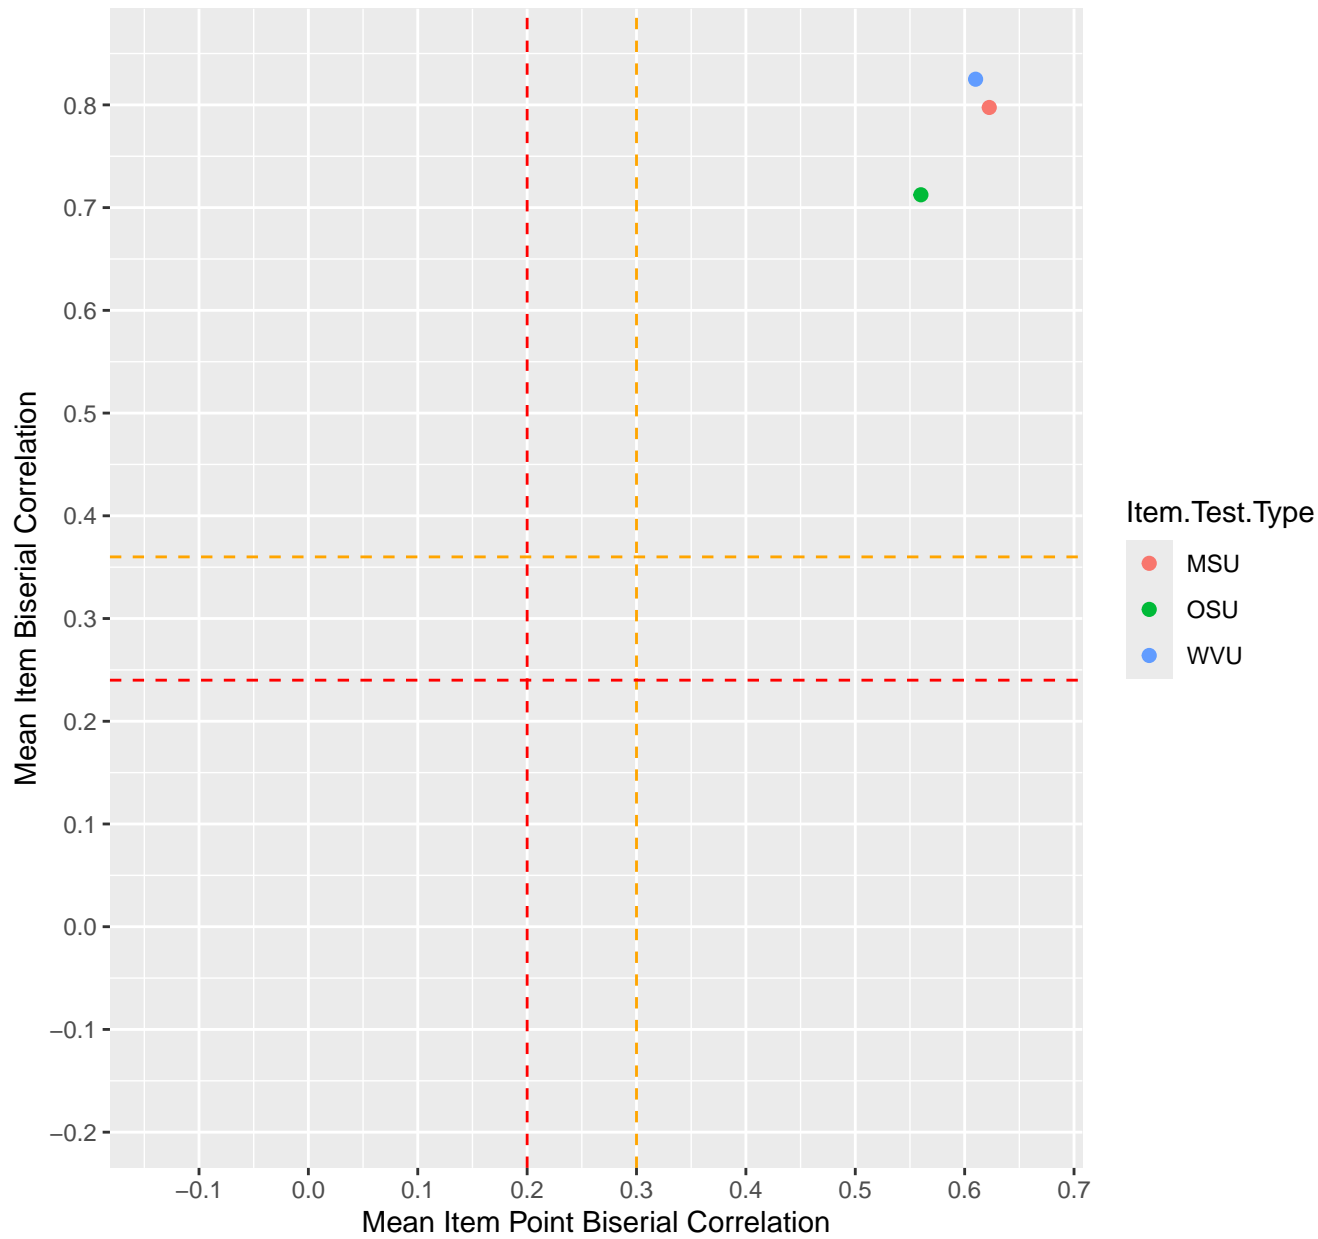

Mean Item Point Biserial vs Biserial Correlation For KD1.16.V1

Mean Item Point Biserial vs Biserial Correlation For KD1.17.V1

Mean Item Point Biserial vs Biserial Correlation For KD1.17.V2EC

Mean Item Point Biserial vs Biserial Correlation For KD1.17.V3AH

Mean Item Point Biserial vs Biserial Correlation For KD1.18.V1

Mean Item Point Biserial vs Biserial Correlation For KD1.18.V3

Mean Item Point Biserial vs Biserial Correlation For KD1.19.V1

Mean Item Point Biserial vs Biserial Correlation For KD1.19.V3

Mean Item Point Biserial vs Biserial Correlation For KD1.20.V1

Mean Item Point Biserial vs Biserial Correlation For KD1.20.V2EC

Mean Item Point Biserial vs Biserial Correlation For KD1.21.V1

Mean Item Point Biserial vs Biserial Correlation For KD1.21.V2

Mean Item Point Biserial vs Biserial Correlation For KD1.22.V1

Mean Item Point Biserial vs Biserial Correlation For KD1.22.V2EC

Mean Item Point Biserial vs Biserial Correlation For KD1.23.V2

Mean Item Point Biserial vs Biserial Correlation For KD1.24.V1