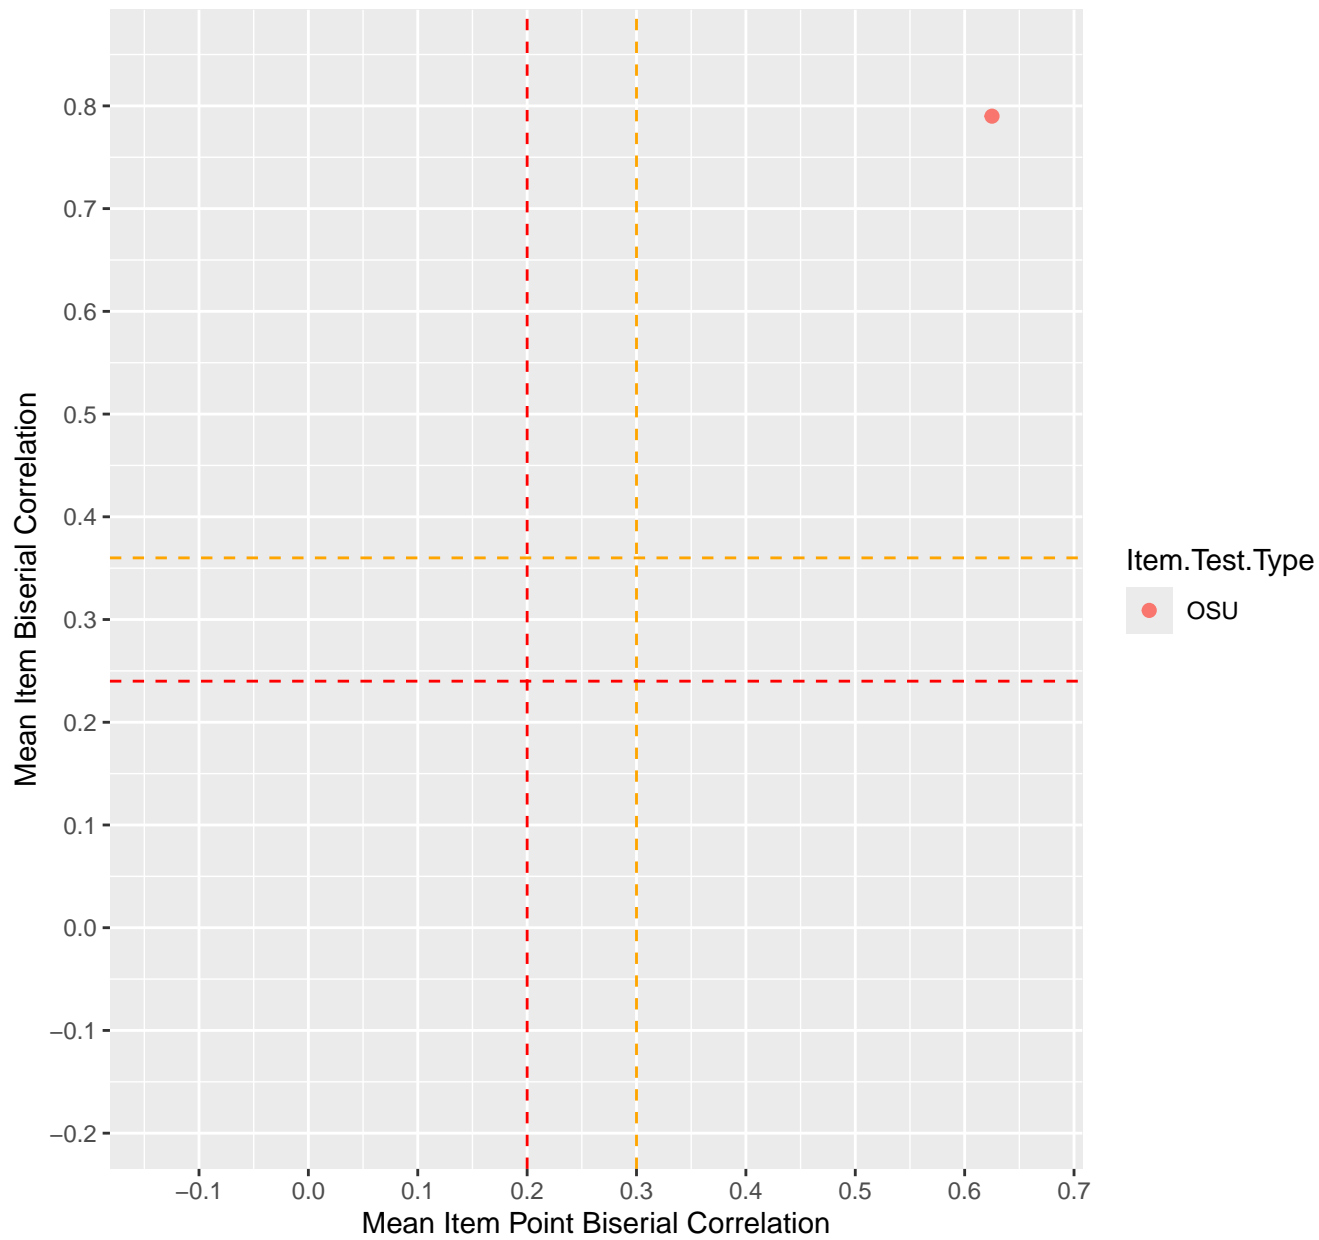

Mean Item Point Biserial vs Biserial Correlation For KD1.46.V1

Mean Item Point Biserial vs Biserial Correlation For KD1.47.V1

Mean Item Point Biserial vs Biserial Correlation For KD1.48.V1

Mean Item Point Biserial vs Biserial Correlation For KD1.49.V1