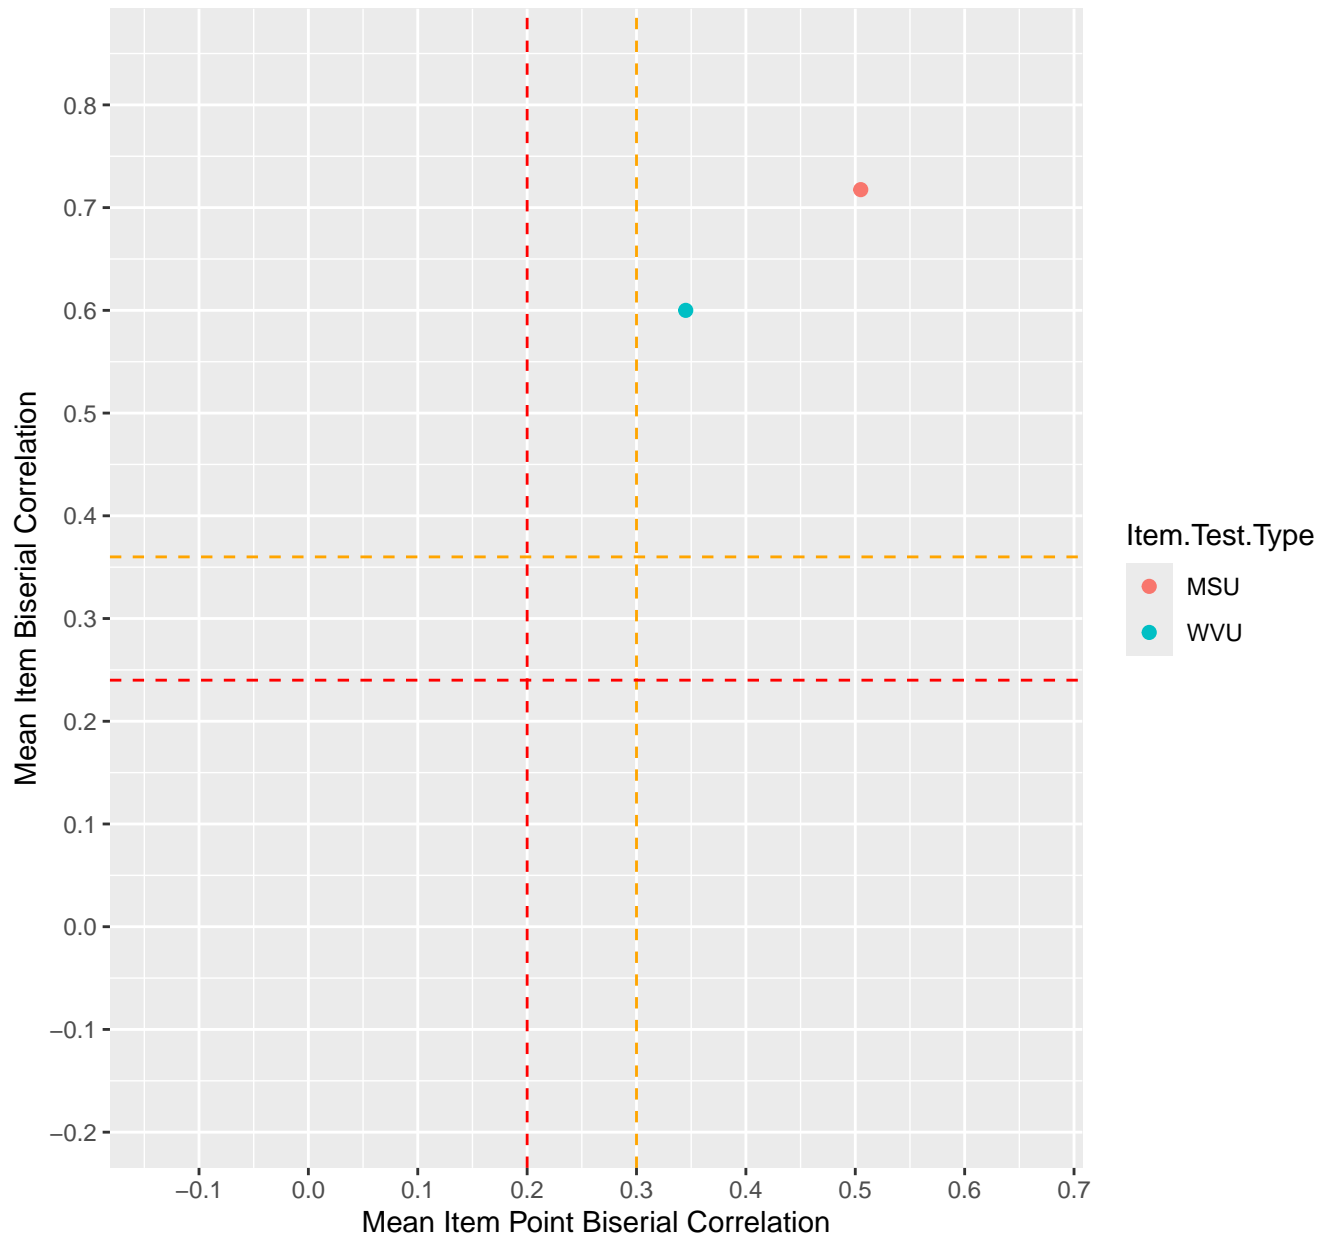

Mean Item Point Biserial vs Biserial Correlation For KD1.1.V1

Mean Item Point Biserial vs Biserial Correlation For KD1.1.V3

Mean Item Point Biserial vs Biserial Correlation For KD1.2.V1

Mean Item Point Biserial vs Biserial Correlation For KD1.3.V1

Mean Item Point Biserial vs Biserial Correlation For KD1.3.V2

Mean Item Point Biserial vs Biserial Correlation For KD1.4.V1

Mean Item Point Biserial vs Biserial Correlation For KD1.5.V1

Mean Item Point Biserial vs Biserial Correlation For KD1.5.V3

Mean Item Point Biserial vs Biserial Correlation For KD1.6.V1

Mean Item Point Biserial vs Biserial Correlation For KD1.6.V3

Mean Item Point Biserial vs Biserial Correlation For KD1.6.V4EC

Mean Item Point Biserial vs Biserial Correlation For KD1.7.V1

Mean Item Point Biserial vs Biserial Correlation For KD1.8.V1

Mean Item Point Biserial vs Biserial Correlation For KD1.8.V3

Mean Item Point Biserial vs Biserial Correlation For KD1.9.V1

Mean Item Point Biserial vs Biserial Correlation For KD1.10.V1