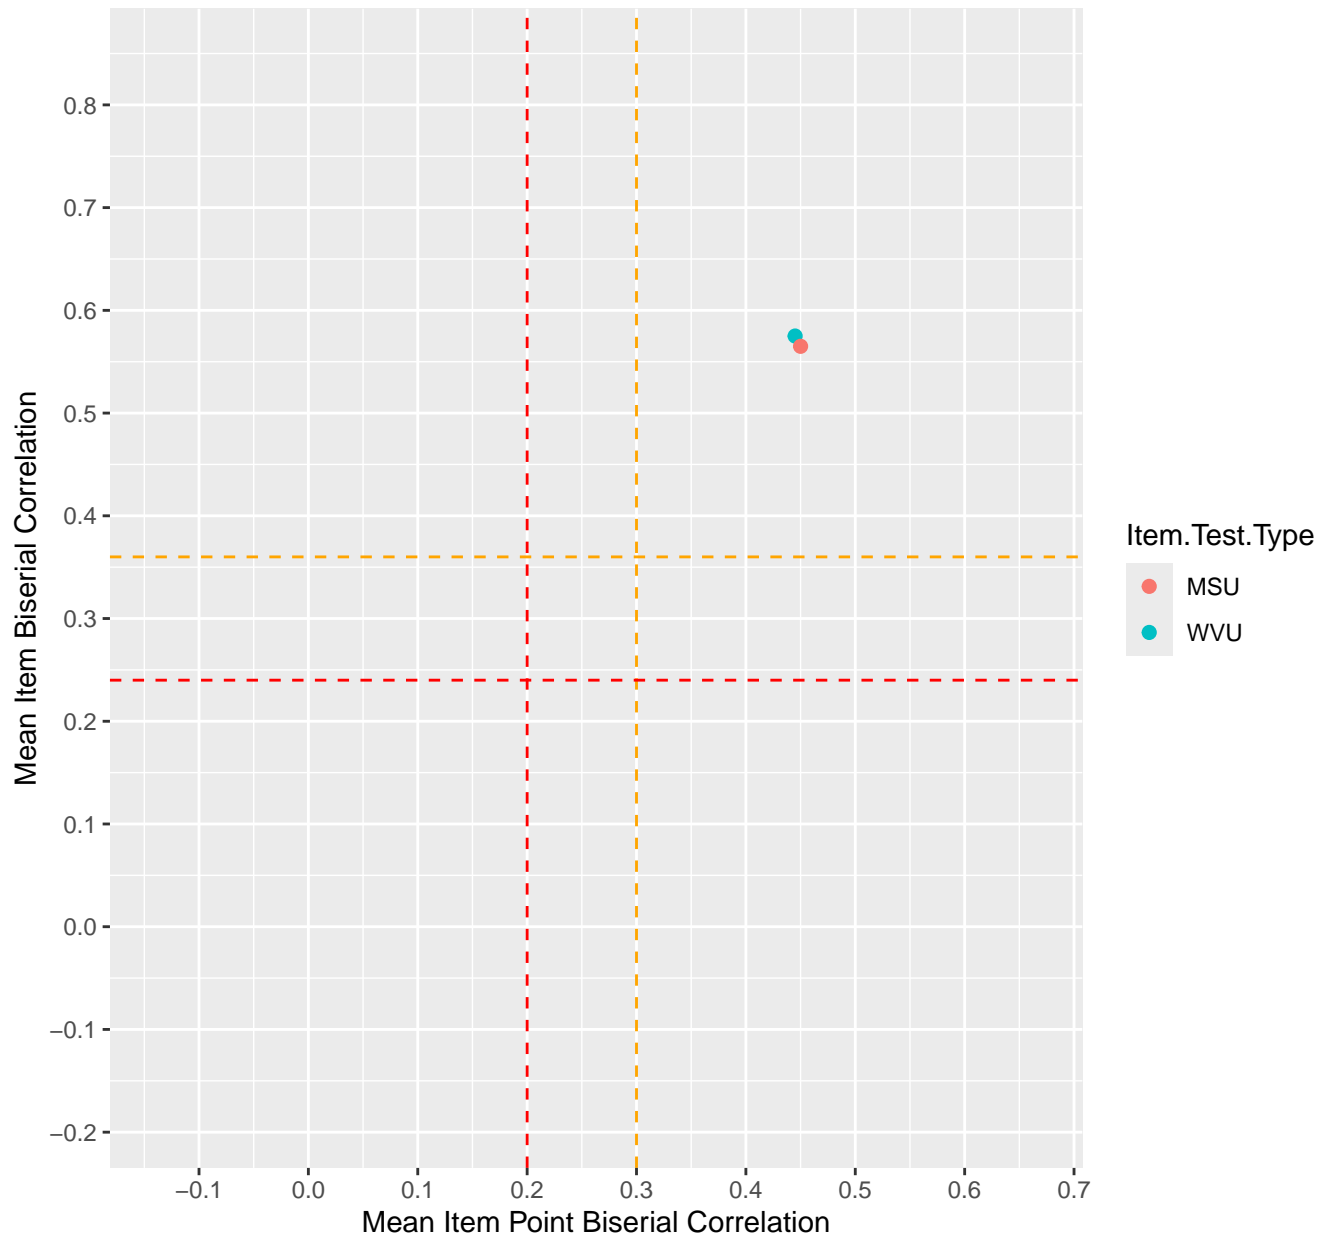

Mean Item Point Biserial vs Biserial Correlation For KD1.6.V1

Mean Item Point Biserial vs Biserial Correlation For KD1.6.V3

Mean Item Point Biserial vs Biserial Correlation For KD1.6.V4EC

Mean Item Point Biserial vs Biserial Correlation For KD1.7.V1

Mean Item Point Biserial vs Biserial Correlation For KD1.8.V1

Mean Item Point Biserial vs Biserial Correlation For KD1.8.V3

Mean Item Point Biserial vs Biserial Correlation For KD1.9.V1

Mean Item Point Biserial vs Biserial Correlation For KD1.10.V1

Mean Item Point Biserial vs Biserial Correlation For KD1.10.V3

Mean Item Point Biserial vs Biserial Correlation For KD1.10.V6EC

Mean Item Point Biserial vs Biserial Correlation For KD1.11.V1

Mean Item Point Biserial vs Biserial Correlation For KD1.11.V6EC

Mean Item Point Biserial vs Biserial Correlation For KD1.12.V1

Mean Item Point Biserial vs Biserial Correlation For KD1.13.V1

Mean Item Point Biserial vs Biserial Correlation For KD1.13.V3

Mean Item Point Biserial vs Biserial Correlation For KD1.13.V4EC