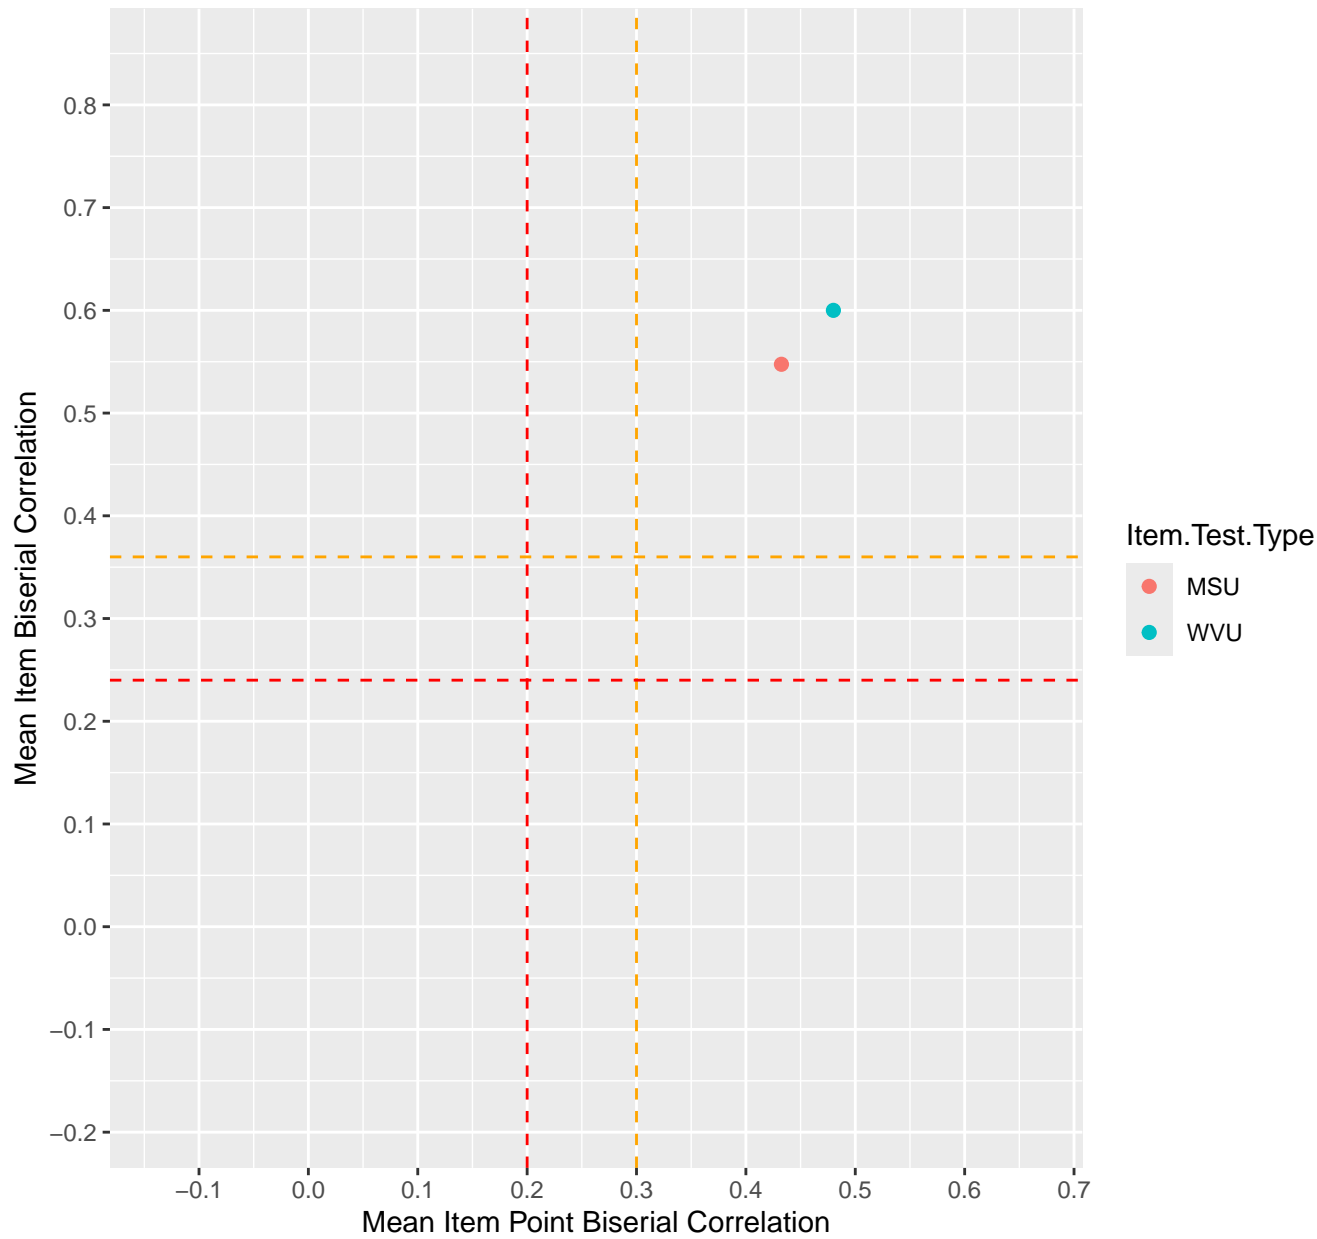

Mean Item Point Biserial vs Biserial Correlation For KD1.6.V1

Mean Item Point Biserial vs Biserial Correlation For KD1.6.V3

Mean Item Point Biserial vs Biserial Correlation For KD1.6.V4EC

Mean Item Point Biserial vs Biserial Correlation For KD1.7.V1

Mean Item Point Biserial vs Biserial Correlation For KD1.18.V1

Mean Item Point Biserial vs Biserial Correlation For KD1.18.V3

Mean Item Point Biserial vs Biserial Correlation For KD1.19.V1

Mean Item Point Biserial vs Biserial Correlation For KD1.19.V3

Mean Item Point Biserial vs Biserial Correlation For KD1.20.V1

Mean Item Point Biserial vs Biserial Correlation For KD1.20.V2EC

Mean Item Point Biserial vs Biserial Correlation For KD1.21.V1

Mean Item Point Biserial vs Biserial Correlation For KD1.21.V2

Mean Item Point Biserial vs Biserial Correlation For KD1.22.V1

Mean Item Point Biserial vs Biserial Correlation For KD1.22.V2EC

Mean Item Point Biserial vs Biserial Correlation For KD1.23.V2

Mean Item Point Biserial vs Biserial Correlation For KD1.24.V1