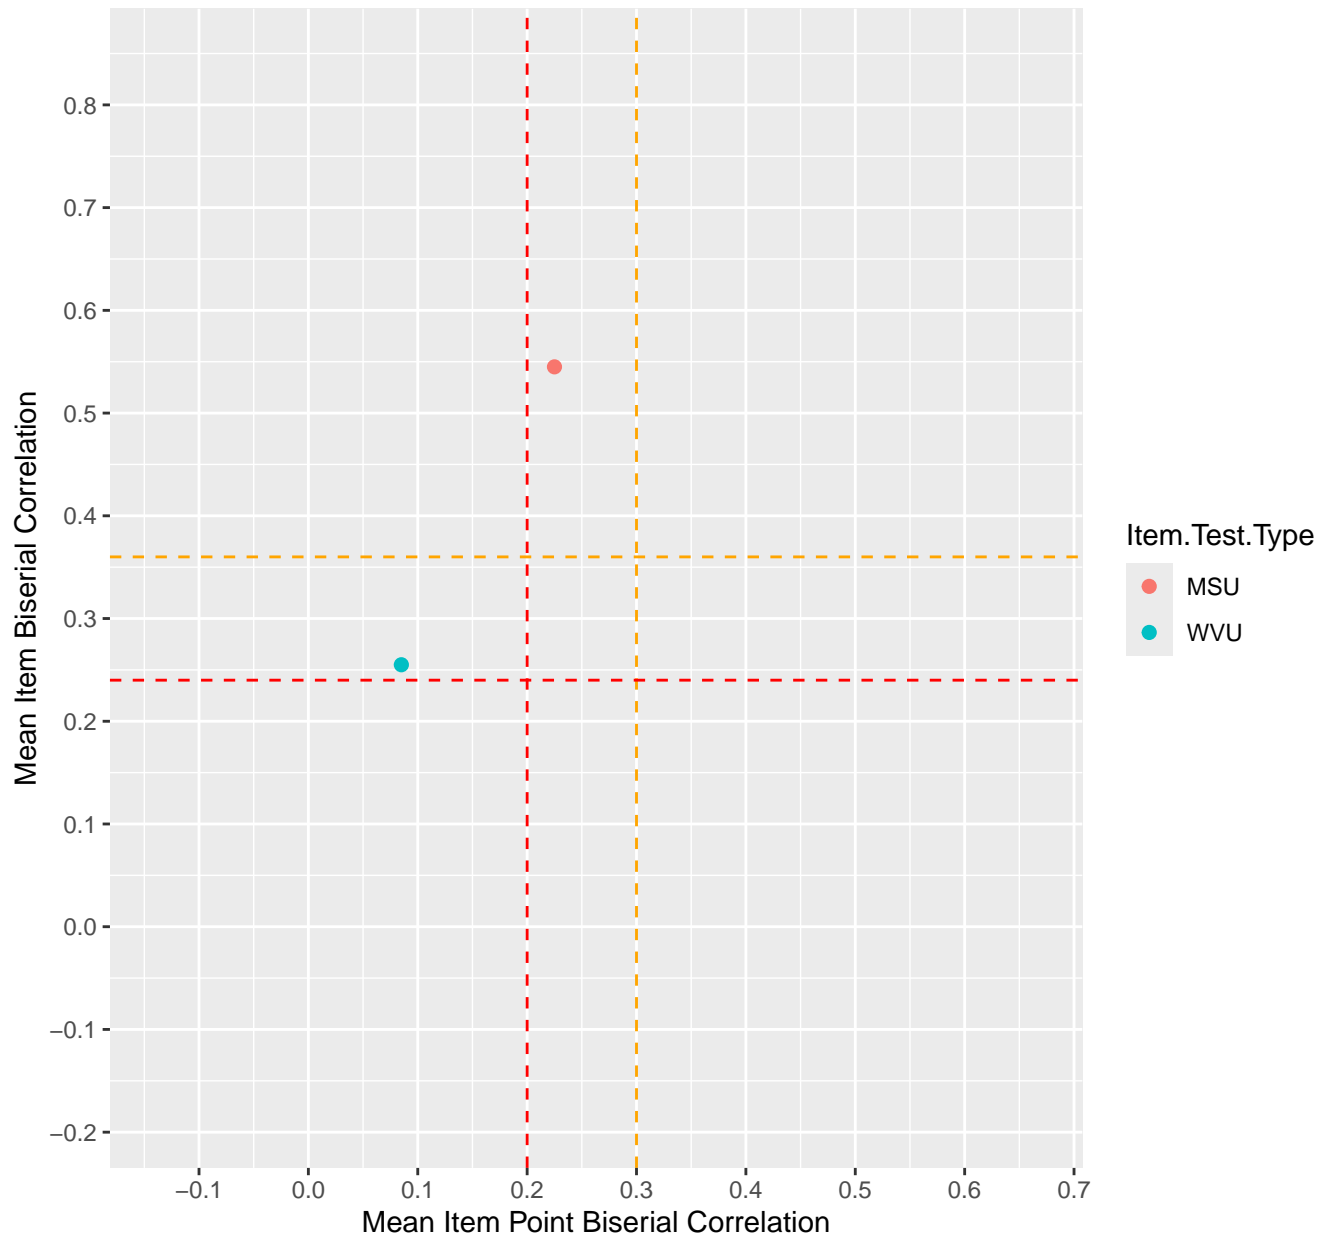

Mean Item Point Biserial vs Biserial Correlation For KD1.1.V1

Mean Item Point Biserial vs Biserial Correlation For KD1.1.V3

Mean Item Point Biserial vs Biserial Correlation For KD1.2.V1

Mean Item Point Biserial vs Biserial Correlation For KD1.3.V1

Mean Item Point Biserial vs Biserial Correlation For KD1.3.V2

Mean Item Point Biserial vs Biserial Correlation For KD1.4.V1

Mean Item Point Biserial vs Biserial Correlation For KD1.5.V1

Mean Item Point Biserial vs Biserial Correlation For KD1.5.V3

Mean Item Point Biserial vs Biserial Correlation For KD1.6.V1

Mean Item Point Biserial vs Biserial Correlation For KD1.6.V3

Mean Item Point Biserial vs Biserial Correlation For KD1.6.V4EC

Mean Item Point Biserial vs Biserial Correlation For KD1.7.V1

Mean Item Point Biserial vs Biserial Correlation For KD1.8.V1

Mean Item Point Biserial vs Biserial Correlation For KD1.8.V3

Mean Item Point Biserial vs Biserial Correlation For KD1.9.V1

Mean Item Point Biserial vs Biserial Correlation For KD1.10.V1