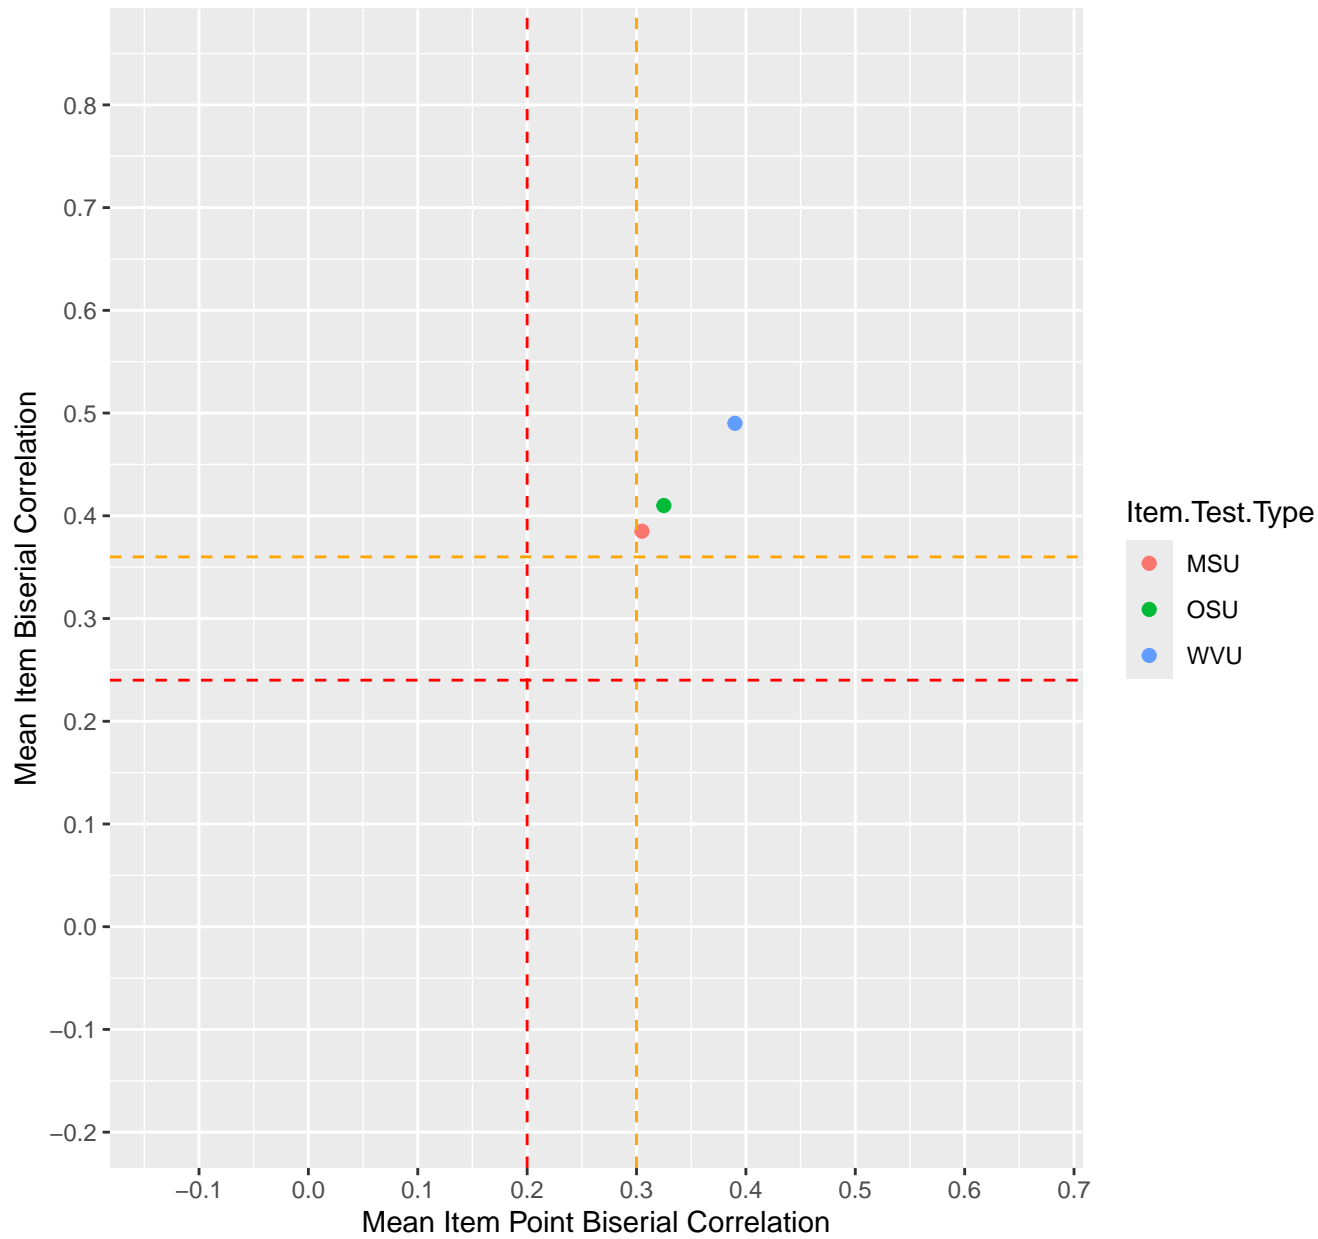

Mean Item Point Biserial vs Biserial Correlation For KD1.8.V1

Mean Item Point Biserial vs Biserial Correlation For KD1.8.V3

Mean Item Point Biserial vs Biserial Correlation For KD1.9.V1

Mean Item Point Biserial vs Biserial Correlation For KD1.10.V1

Mean Item Point Biserial vs Biserial Correlation For KD1.10.V3

Mean Item Point Biserial vs Biserial Correlation For KD1.10.V6EC

Mean Item Point Biserial vs Biserial Correlation For KD1.11.V1

Mean Item Point Biserial vs Biserial Correlation For KD1.11.V6EC

Mean Item Point Biserial vs Biserial Correlation For KD1.12.V1

Mean Item Point Biserial vs Biserial Correlation For KD1.13.V1

Mean Item Point Biserial vs Biserial Correlation For KD1.13.V3

Mean Item Point Biserial vs Biserial Correlation For KD1.13.V4EC

Mean Item Point Biserial vs Biserial Correlation For KD1.14.V1

Mean Item Point Biserial vs Biserial Correlation For KD1.14.V3

Mean Item Point Biserial vs Biserial Correlation For KD1.15.V1

Mean Item Point Biserial vs Biserial Correlation For KD1.15.V2EC