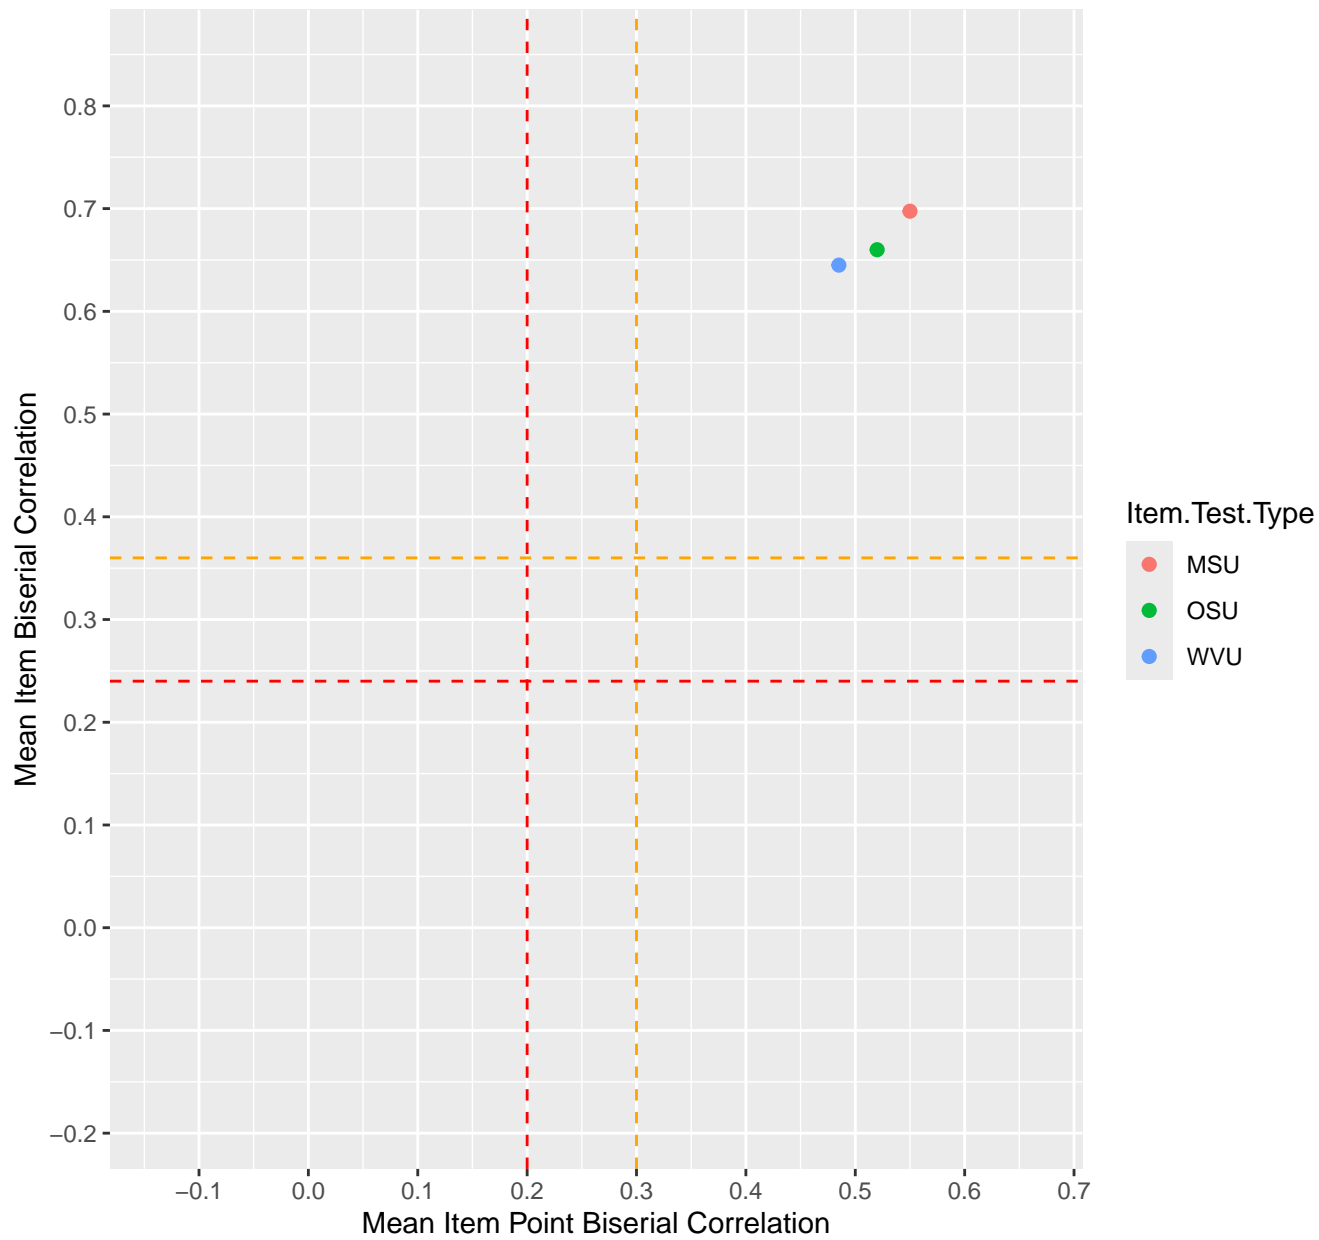

Mean Item Point Biserial vs Biserial Correlation For KD1.6.V1

Mean Item Point Biserial vs Biserial Correlation For KD1.6.V3

Mean Item Point Biserial vs Biserial Correlation For KD1.6.V4EC

Mean Item Point Biserial vs Biserial Correlation For KD1.7.V1

Mean Item Point Biserial vs Biserial Correlation For KD1.16.V1

Mean Item Point Biserial vs Biserial Correlation For KD1.17.V1

Mean Item Point Biserial vs Biserial Correlation For KD1.17.V2EC

Mean Item Point Biserial vs Biserial Correlation For KD1.17.V3AH

Mean Item Point Biserial vs Biserial Correlation For KD1.18.V1

Mean Item Point Biserial vs Biserial Correlation For KD1.18.V3

Mean Item Point Biserial vs Biserial Correlation For KD1.19.V1

Mean Item Point Biserial vs Biserial Correlation For KD1.19.V3

Mean Item Point Biserial vs Biserial Correlation For KD1.20.V1

Mean Item Point Biserial vs Biserial Correlation For KD1.20.V2EC

Mean Item Point Biserial vs Biserial Correlation For KD1.21.V1

Mean Item Point Biserial vs Biserial Correlation For KD1.21.V2