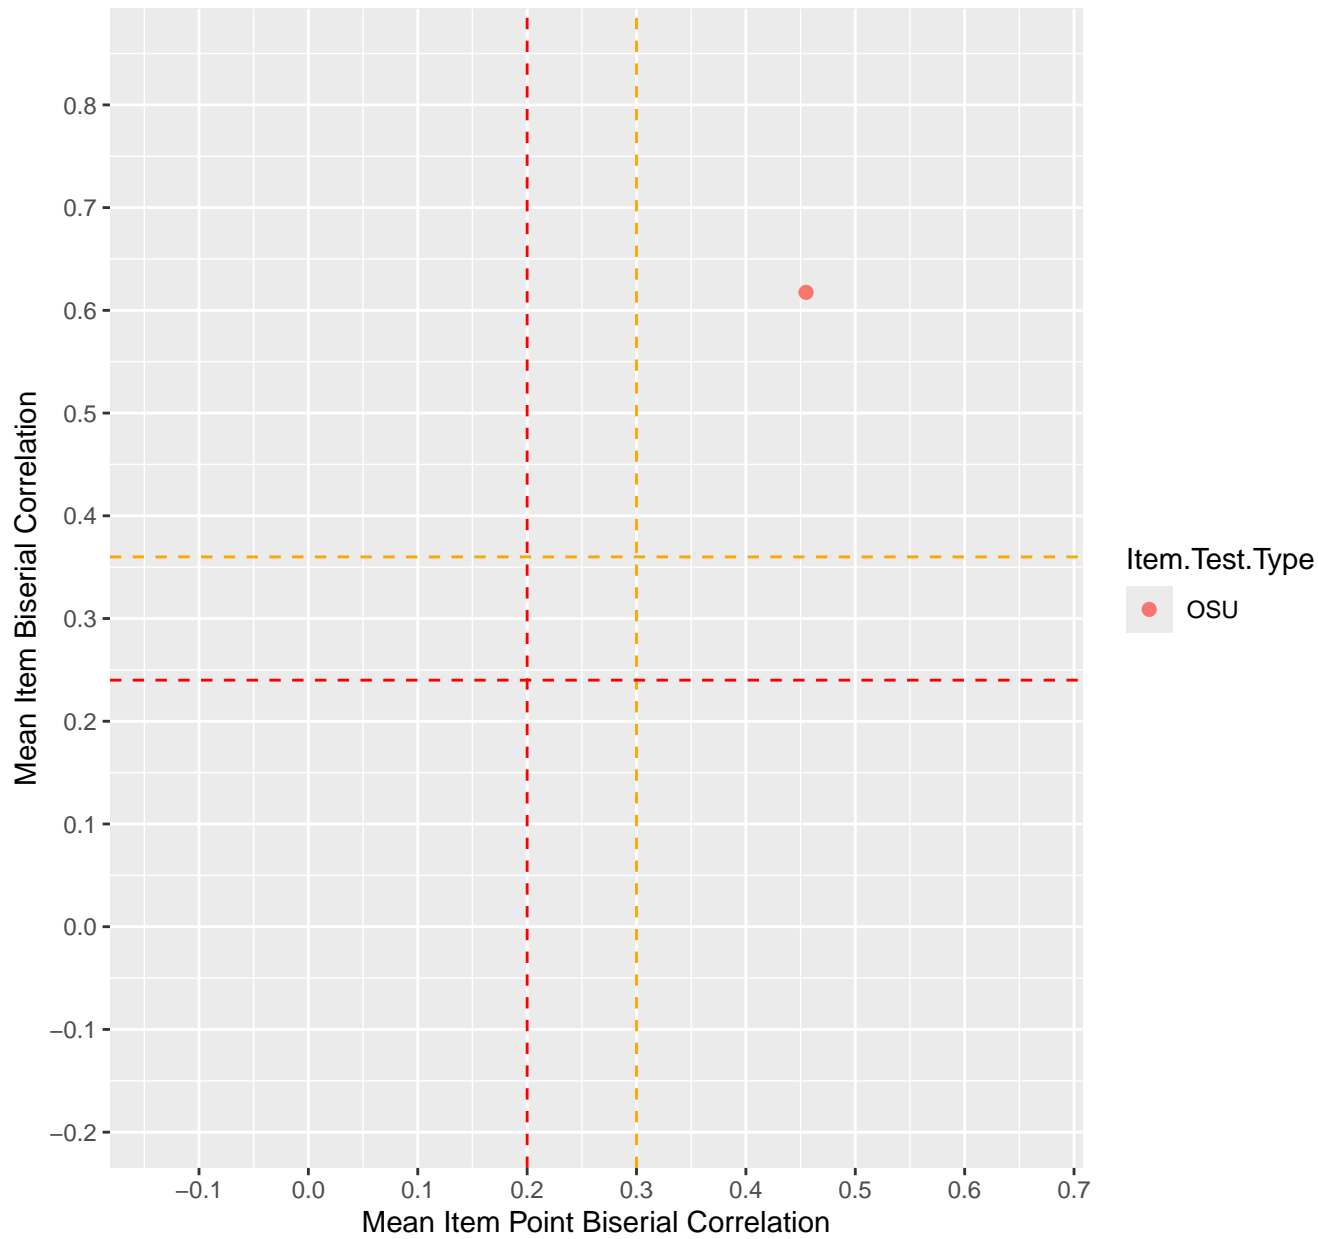

Mean Item Point Biserial vs Biserial Correlation For KD1.6.V1

Mean Item Point Biserial vs Biserial Correlation For KD1.6.V3

Mean Item Point Biserial vs Biserial Correlation For KD1.6.V4EC

Mean Item Point Biserial vs Biserial Correlation For KD1.7.V1

Mean Item Point Biserial vs Biserial Correlation For KD1.8.V1

Mean Item Point Biserial vs Biserial Correlation For KD1.8.V3

Mean Item Point Biserial vs Biserial Correlation For KD1.9.V1

Mean Item Point Biserial vs Biserial Correlation For KD1.10.V1

Mean Item Point Biserial vs Biserial Correlation For KD1.10.V3

Mean Item Point Biserial vs Biserial Correlation For KD1.10.V6EC

Mean Item Point Biserial vs Biserial Correlation For KD1.11.V1

Mean Item Point Biserial vs Biserial Correlation For KD1.11.V6EC

Mean Item Point Biserial vs Biserial Correlation For KD1.12.V1

Mean Item Point Biserial vs Biserial Correlation For KD1.13.V1

Mean Item Point Biserial vs Biserial Correlation For KD1.13.V3

Mean Item Point Biserial vs Biserial Correlation For KD1.13.V4EC