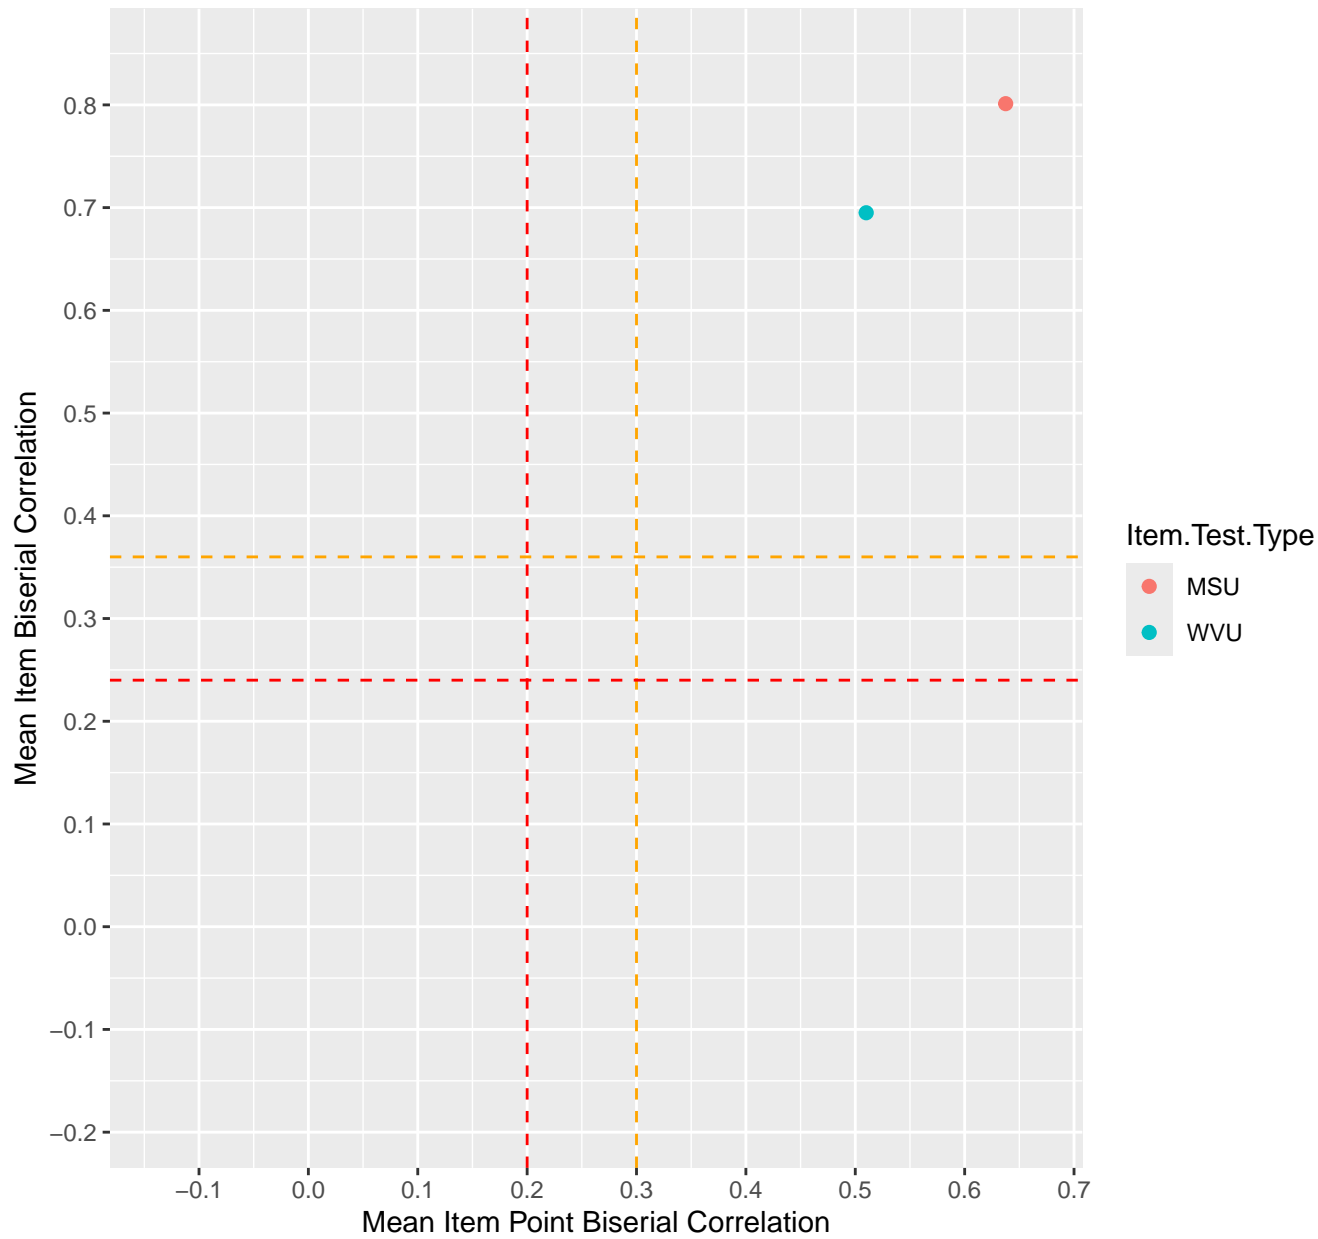

Mean Item Point Biserial vs Biserial Correlation For KD1.10.V3

Mean Item Point Biserial vs Biserial Correlation For KD1.10.V6EC

Mean Item Point Biserial vs Biserial Correlation For KD1.11.V1

Mean Item Point Biserial vs Biserial Correlation For KD1.11.V6EC

Mean Item Point Biserial vs Biserial Correlation For KD1.14.V1

Mean Item Point Biserial vs Biserial Correlation For KD1.14.V3

Mean Item Point Biserial vs Biserial Correlation For KD1.15.V1

Mean Item Point Biserial vs Biserial Correlation For KD1.15.V2EC

Mean Item Point Biserial vs Biserial Correlation For KD1.16.V1

Mean Item Point Biserial vs Biserial Correlation For KD1.17.V1

Mean Item Point Biserial vs Biserial Correlation For KD1.17.V2EC

Mean Item Point Biserial vs Biserial Correlation For KD1.17.V3AH

Mean Item Point Biserial vs Biserial Correlation For KD1.18.V1

Mean Item Point Biserial vs Biserial Correlation For KD1.18.V3

Mean Item Point Biserial vs Biserial Correlation For KD1.19.V1

Mean Item Point Biserial vs Biserial Correlation For KD1.19.V3