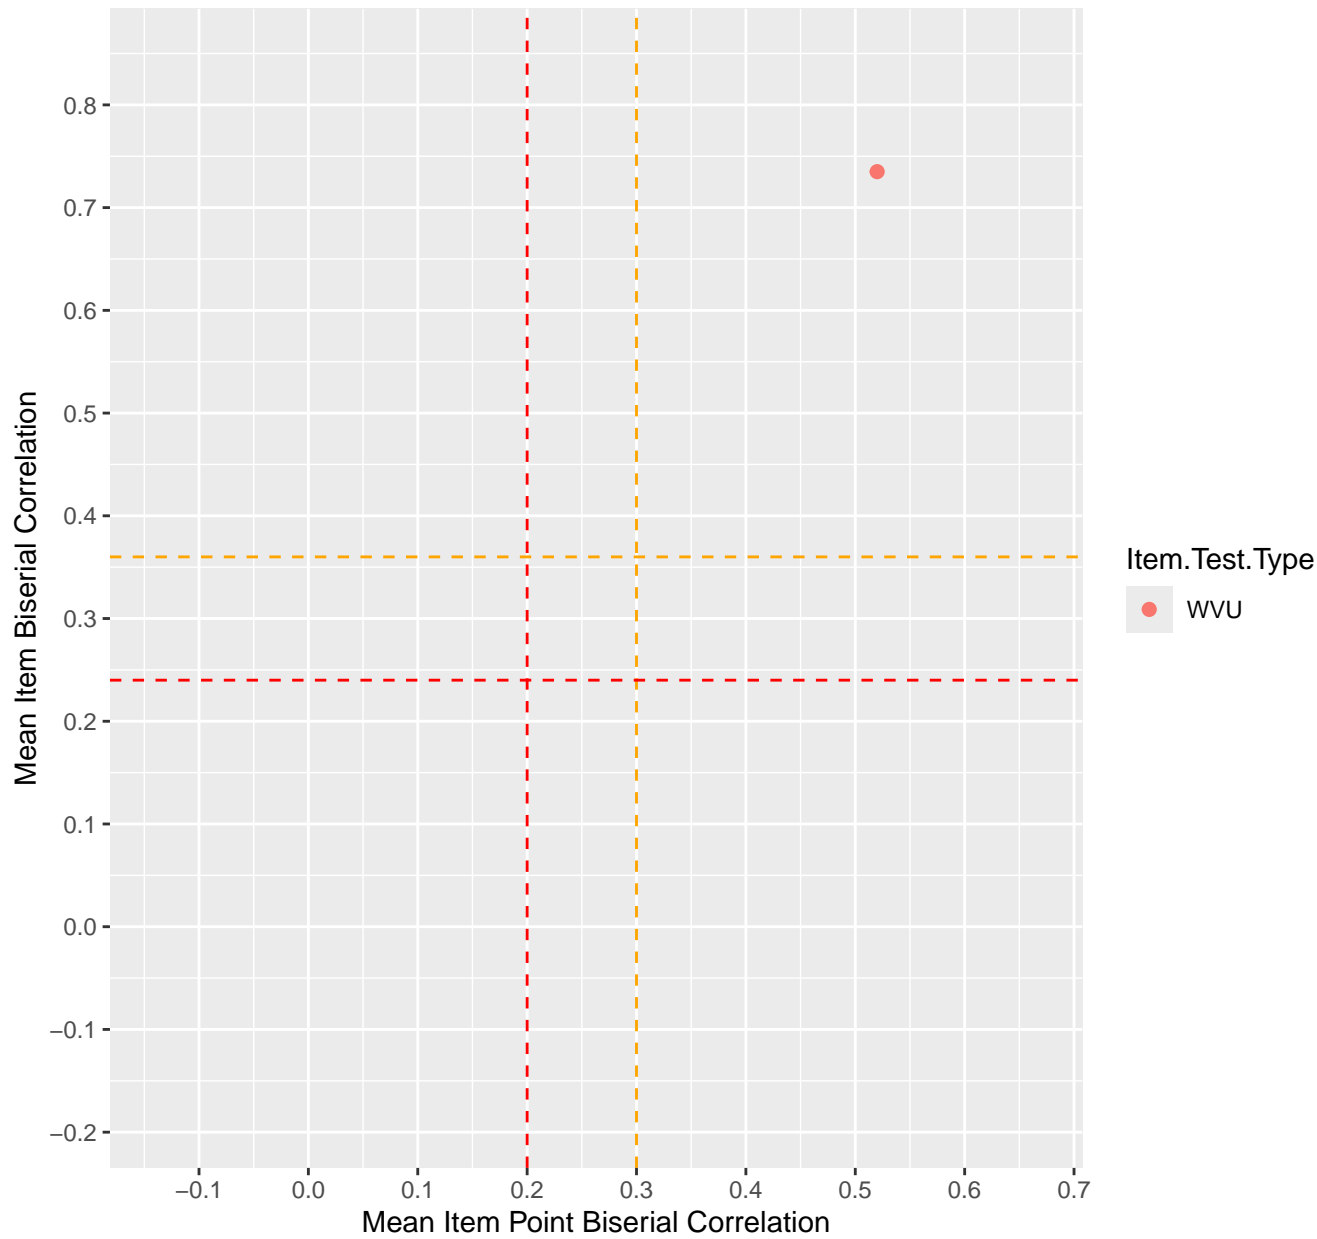

Mean Item Point Biserial vs Biserial Correlation For KD1.51.V1