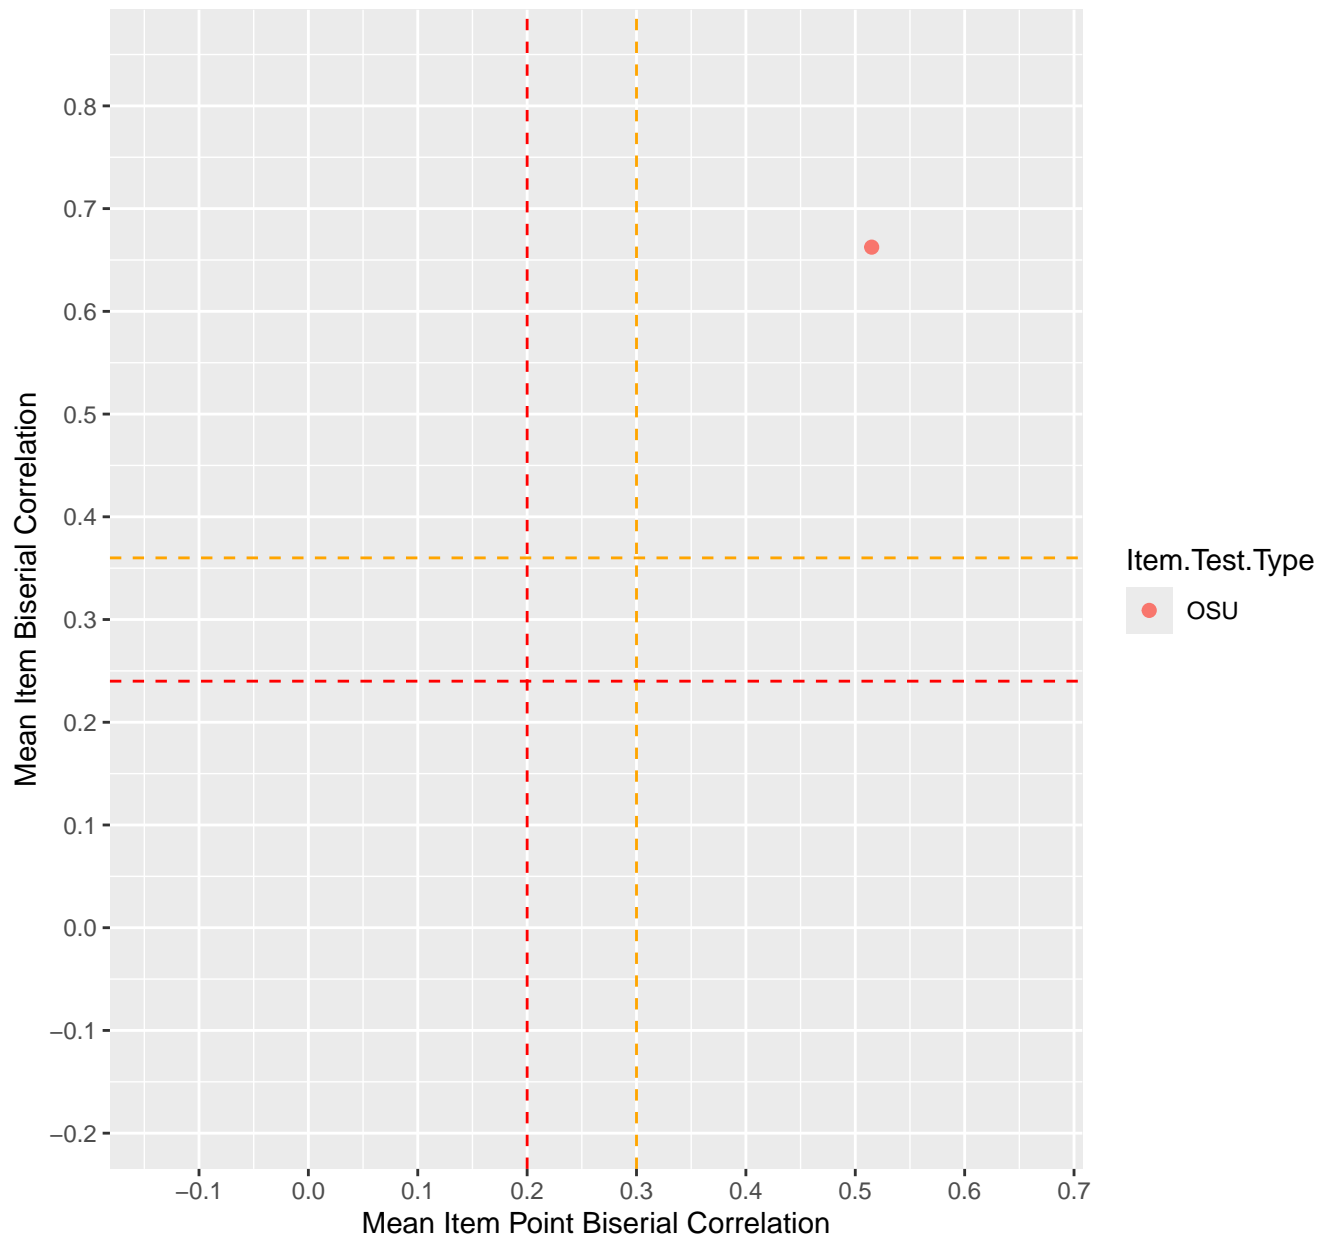

Mean Item Point Biserial vs Biserial Correlation For KD1.14.V1

Mean Item Point Biserial vs Biserial Correlation For KD1.14.V3

Mean Item Point Biserial vs Biserial Correlation For KD1.15.V1

Mean Item Point Biserial vs Biserial Correlation For KD1.15.V2EC

Mean Item Point Biserial vs Biserial Correlation For KD1.16.V1

Mean Item Point Biserial vs Biserial Correlation For KD1.17.V1

Mean Item Point Biserial vs Biserial Correlation For KD1.17.V2EC

Mean Item Point Biserial vs Biserial Correlation For KD1.17.V3AH

Mean Item Point Biserial vs Biserial Correlation For KD1.18.V1

Mean Item Point Biserial vs Biserial Correlation For KD1.18.V3

Mean Item Point Biserial vs Biserial Correlation For KD1.19.V1

Mean Item Point Biserial vs Biserial Correlation For KD1.19.V3