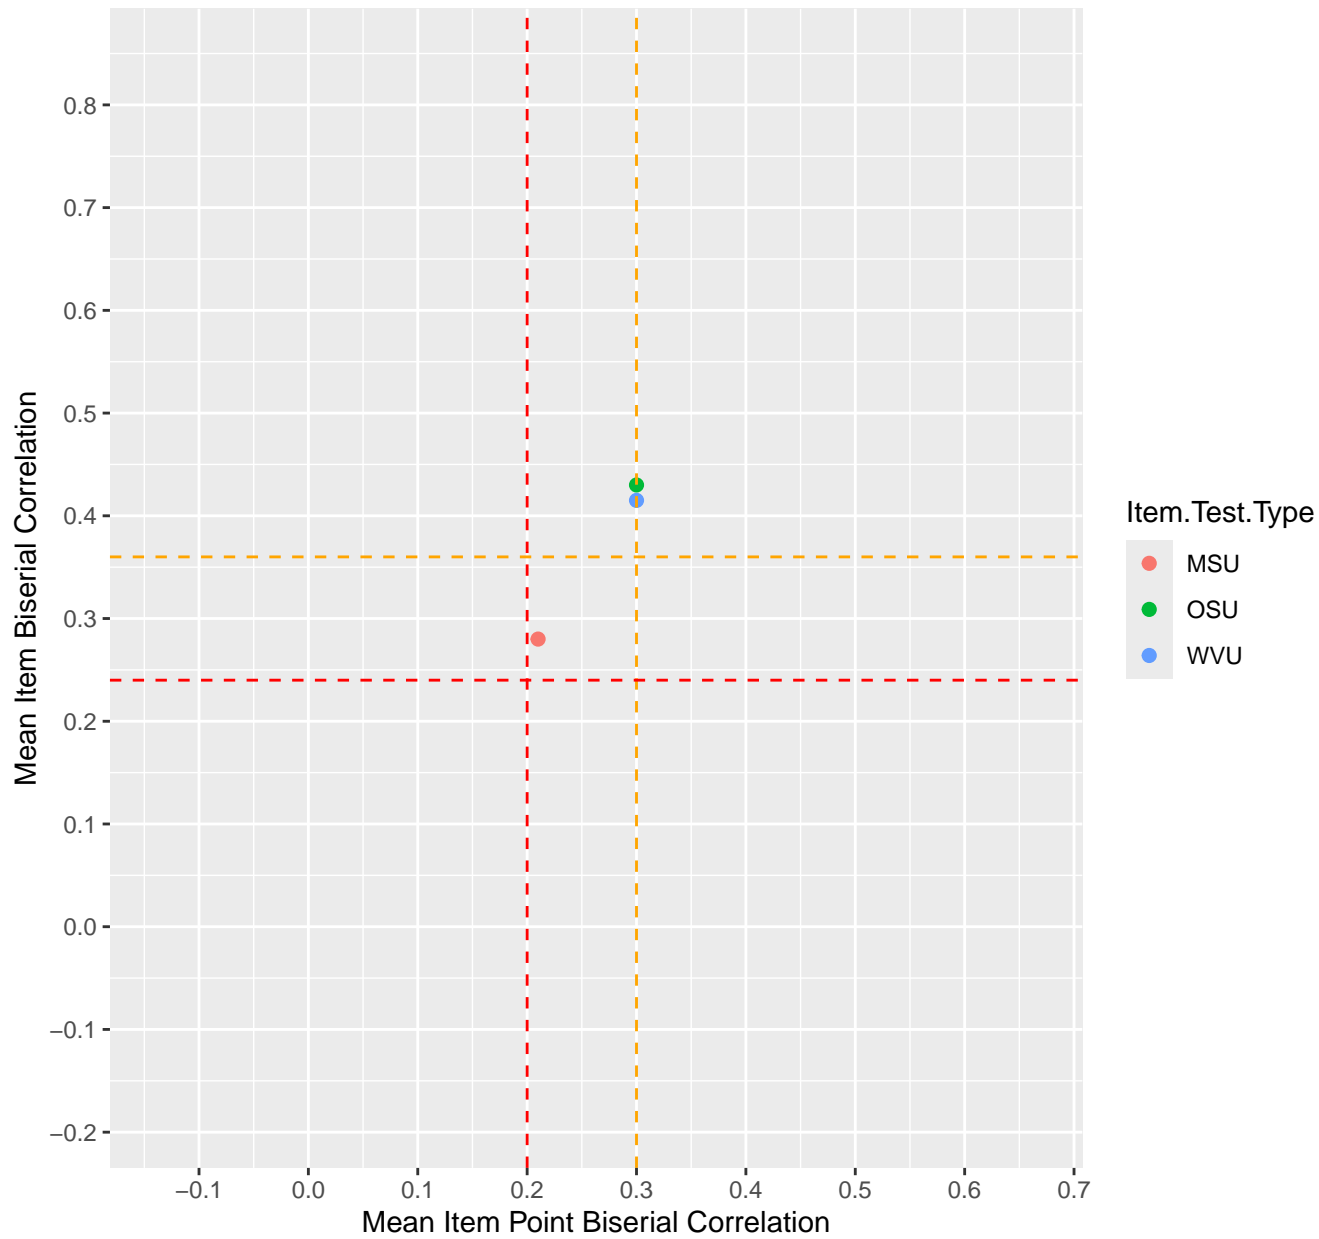

Mean Item Point Biserial vs Biserial Correlation For KD1.1.V1

Mean Item Point Biserial vs Biserial Correlation For KD1.1.V3

Mean Item Point Biserial vs Biserial Correlation For KD1.2.V1

Mean Item Point Biserial vs Biserial Correlation For KD1.3.V1

Mean Item Point Biserial vs Biserial Correlation For KD1.3.V2

Mean Item Point Biserial vs Biserial Correlation For KD1.4.V1

Mean Item Point Biserial vs Biserial Correlation For KD1.5.V1

Mean Item Point Biserial vs Biserial Correlation For KD1.5.V3

Mean Item Point Biserial vs Biserial Correlation For KD1.6.V1

Mean Item Point Biserial vs Biserial Correlation For KD1.6.V3

Mean Item Point Biserial vs Biserial Correlation For KD1.6.V4EC

Mean Item Point Biserial vs Biserial Correlation For KD1.7.V1

Mean Item Point Biserial vs Biserial Correlation For KD1.8.V1

Mean Item Point Biserial vs Biserial Correlation For KD1.8.V3

Mean Item Point Biserial vs Biserial Correlation For KD1.9.V1

Mean Item Point Biserial vs Biserial Correlation For KD1.10.V1