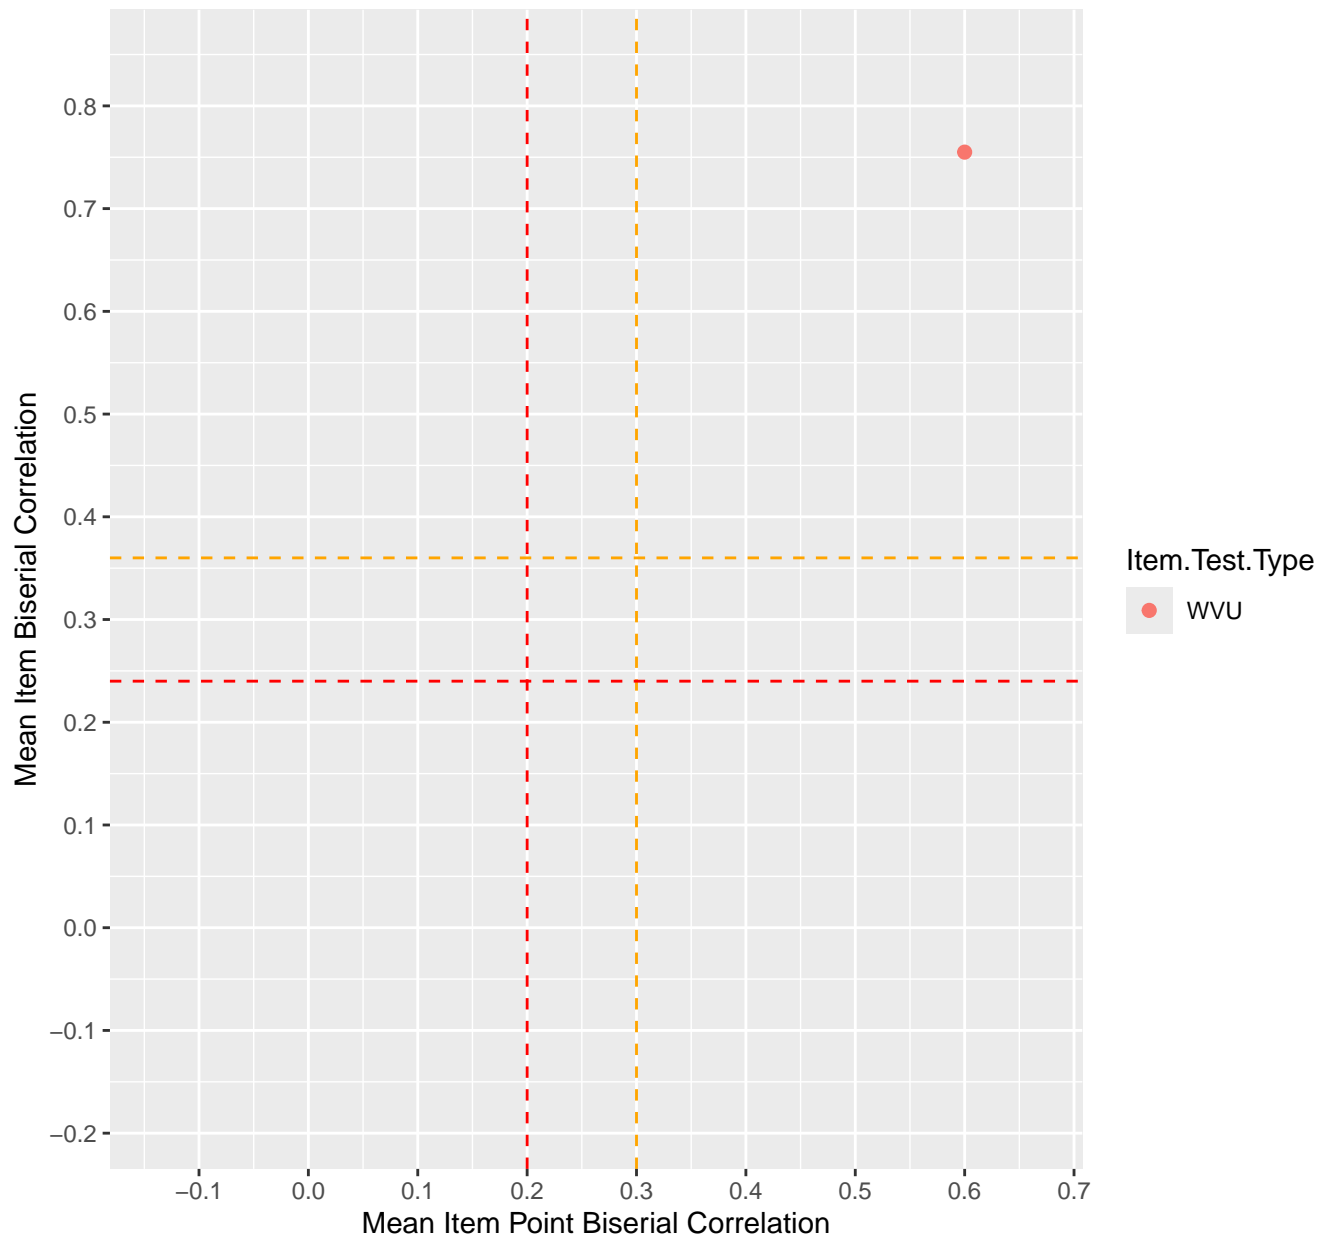

Mean Item Point Biserial vs Biserial Correlation For KD1.39.V3AH

Mean Item Point Biserial vs Biserial Correlation For KD1.40.V3AH

Mean Item Point Biserial vs Biserial Correlation For KD1.41.V1

Mean Item Point Biserial vs Biserial Correlation For KD1.42.V6EC