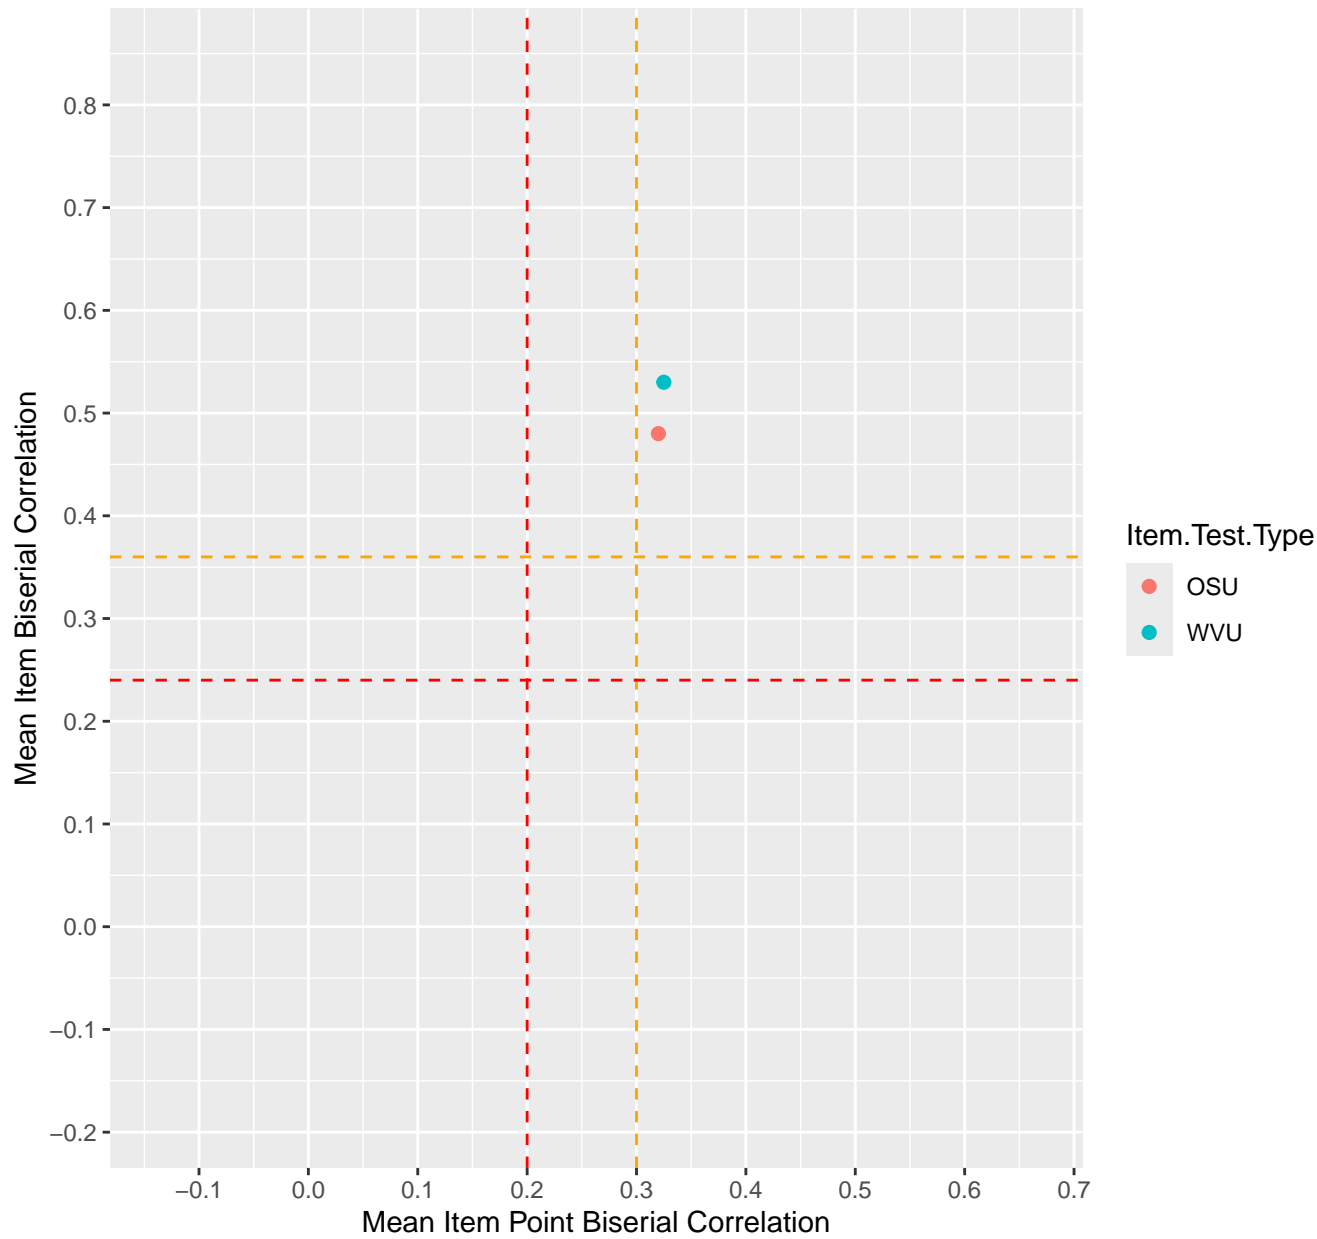

Mean Item Point Biserial vs Biserial Correlation For KD1.50.V1