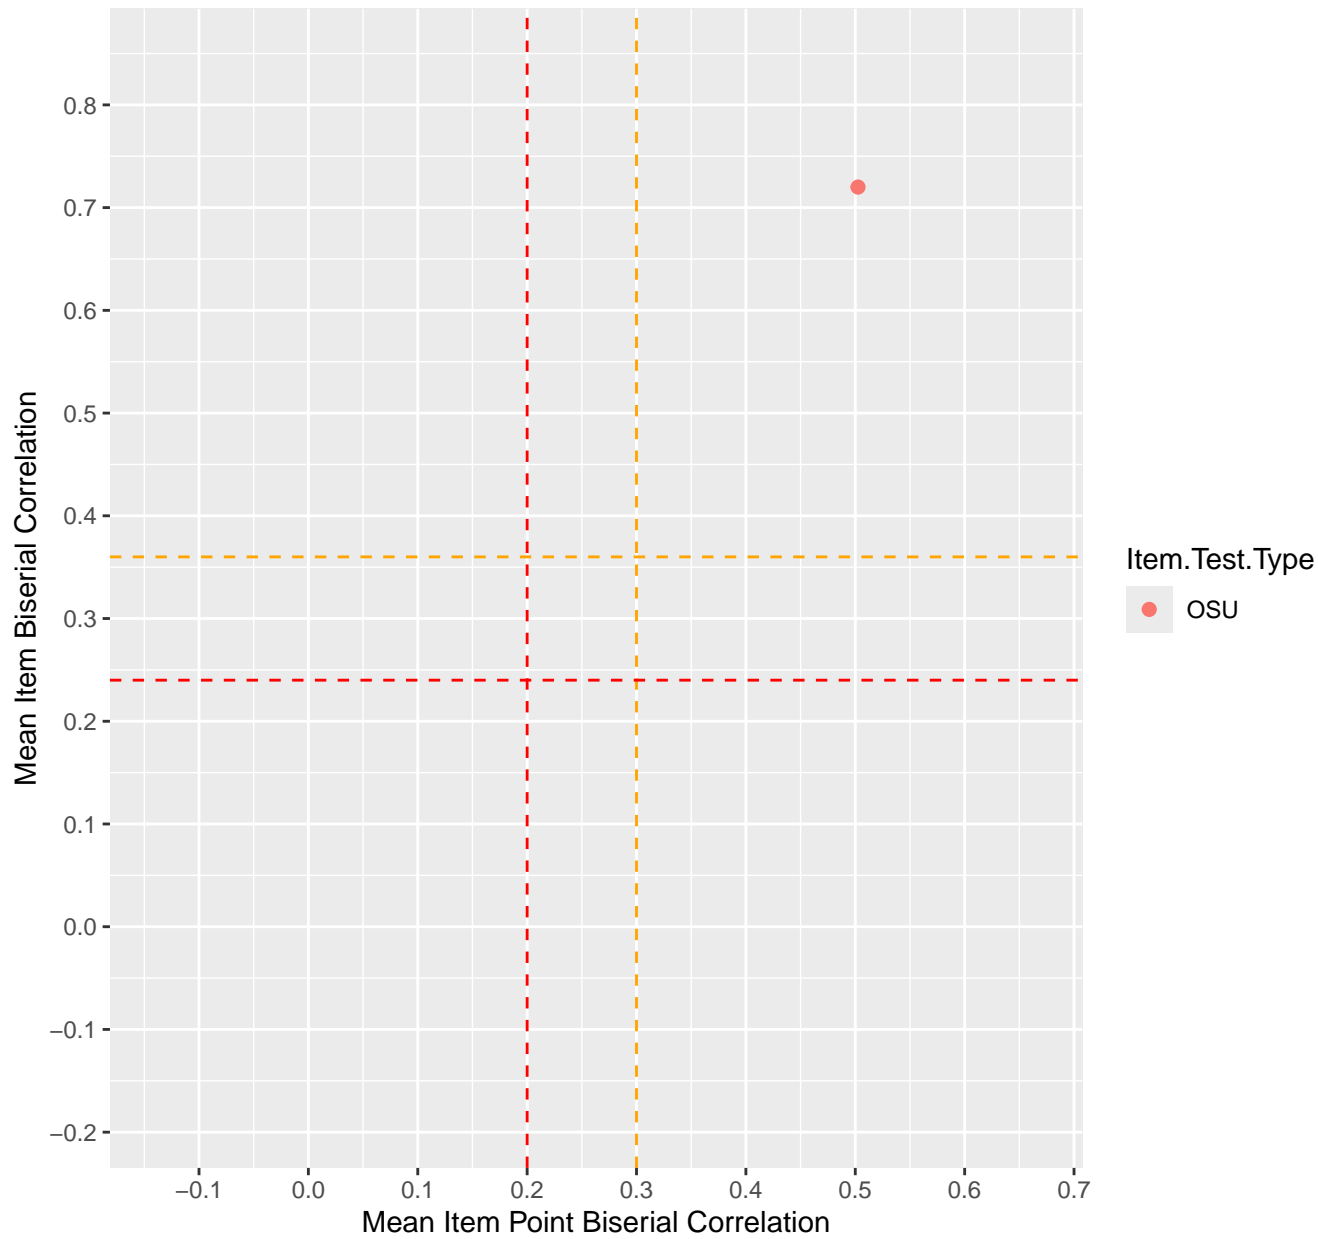

Mean Item Point Biserial vs Biserial Correlation For KD1.1.V1

Mean Item Point Biserial vs Biserial Correlation For KD1.1.V3

Mean Item Point Biserial vs Biserial Correlation For KD1.2.V1

Mean Item Point Biserial vs Biserial Correlation For KD1.3.V1

Mean Item Point Biserial vs Biserial Correlation For KD1.3.V2

Mean Item Point Biserial vs Biserial Correlation For KD1.4.V1

Mean Item Point Biserial vs Biserial Correlation For KD1.5.V1

Mean Item Point Biserial vs Biserial Correlation For KD1.5.V3

Mean Item Point Biserial vs Biserial Correlation For KD1.6.V1

Mean Item Point Biserial vs Biserial Correlation For KD1.6.V3

Mean Item Point Biserial vs Biserial Correlation For KD1.6.V4EC

Mean Item Point Biserial vs Biserial Correlation For KD1.7.V1

Mean Item Point Biserial vs Biserial Correlation For KD1.8.V1

Mean Item Point Biserial vs Biserial Correlation For KD1.8.V3

Mean Item Point Biserial vs Biserial Correlation For KD1.9.V1

Mean Item Point Biserial vs Biserial Correlation For KD1.10.V1