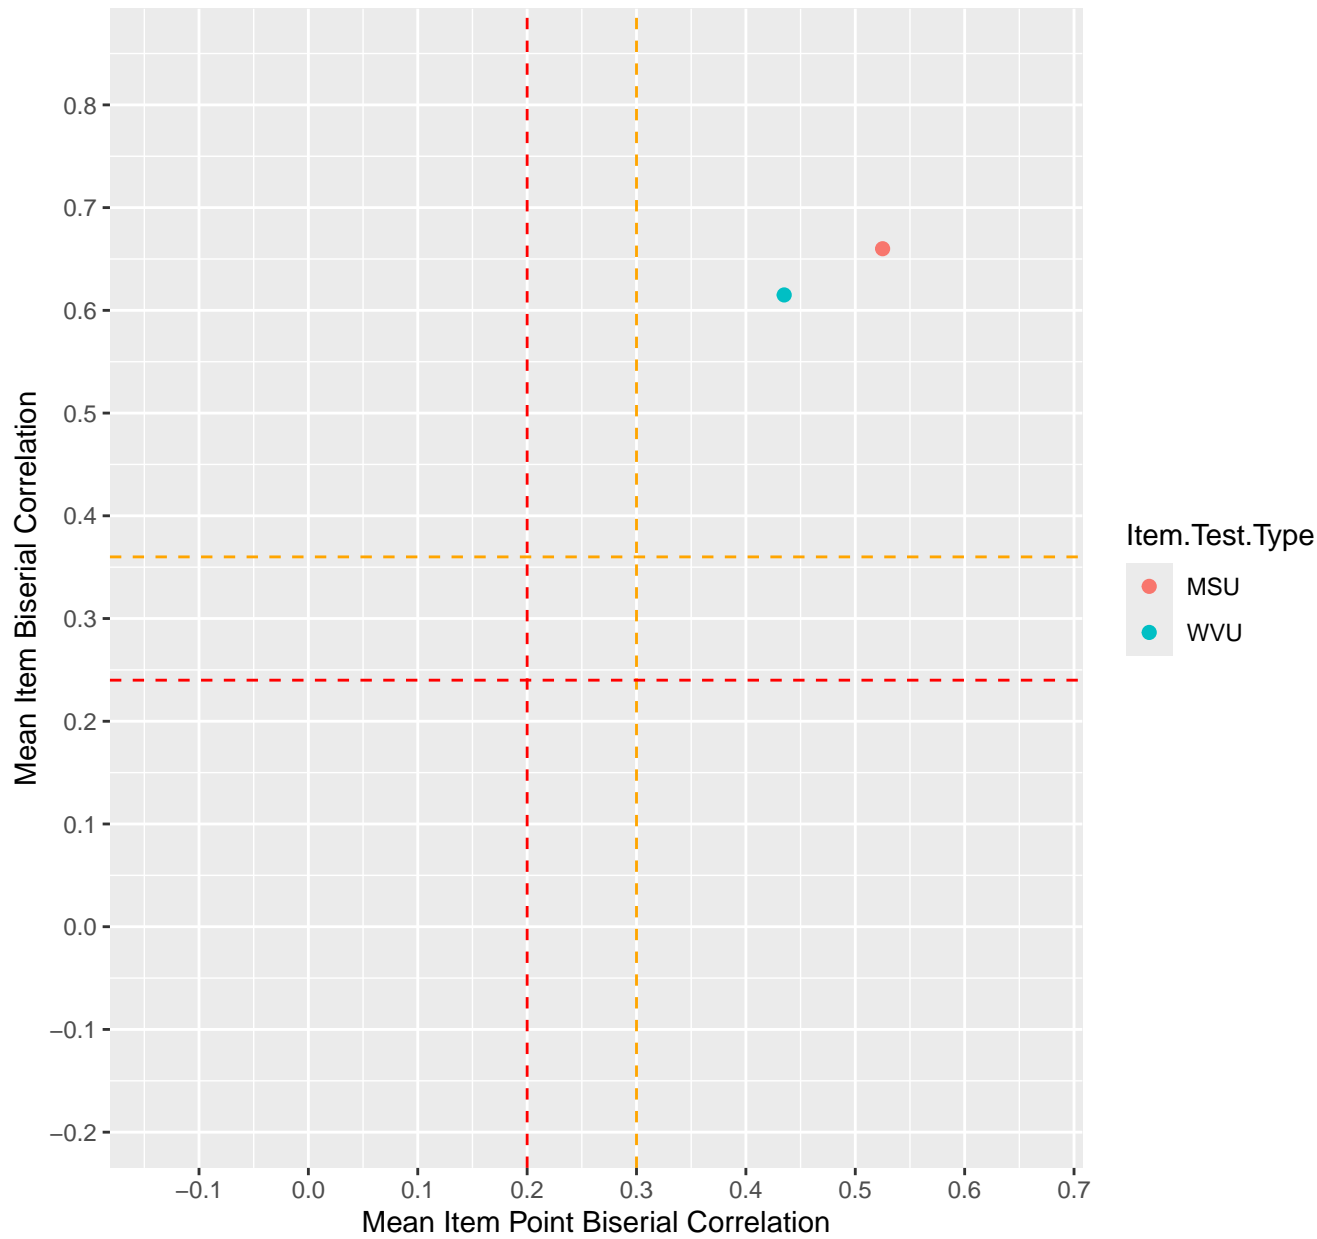

Mean Item Point Biserial vs Biserial Correlation For KD1.6.V1

Mean Item Point Biserial vs Biserial Correlation For KD1.6.V3

Mean Item Point Biserial vs Biserial Correlation For KD1.6.V4EC

Mean Item Point Biserial vs Biserial Correlation For KD1.7.V1

Mean Item Point Biserial vs Biserial Correlation For KD1.16.V1

Mean Item Point Biserial vs Biserial Correlation For KD1.17.V1

Mean Item Point Biserial vs Biserial Correlation For KD1.17.V2EC

Mean Item Point Biserial vs Biserial Correlation For KD1.17.V3AH

Mean Item Point Biserial vs Biserial Correlation For KD1.18.V1

Mean Item Point Biserial vs Biserial Correlation For KD1.18.V3

Mean Item Point Biserial vs Biserial Correlation For KD1.19.V1

Mean Item Point Biserial vs Biserial Correlation For KD1.19.V3

Mean Item Point Biserial vs Biserial Correlation For KD1.20.V1

Mean Item Point Biserial vs Biserial Correlation For KD1.20.V2EC

Mean Item Point Biserial vs Biserial Correlation For KD1.21.V1

Mean Item Point Biserial vs Biserial Correlation For KD1.21.V2