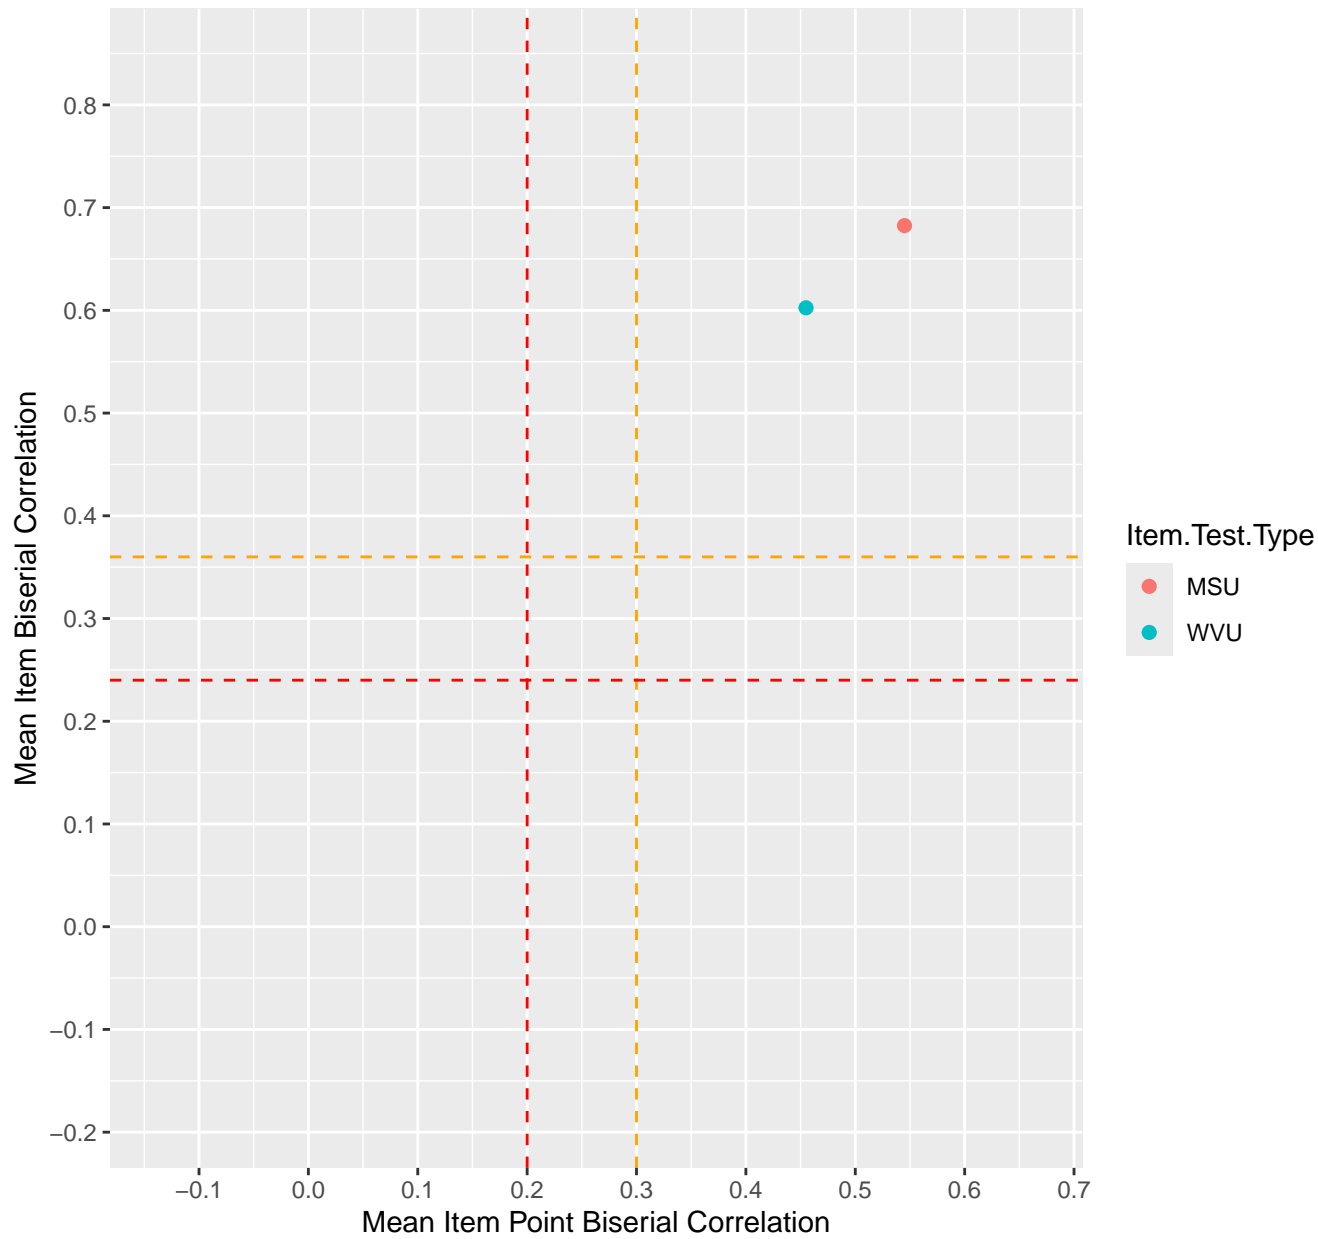

Mean Item Point Biserial vs Biserial Correlation For KD1.6.V1

Mean Item Point Biserial vs Biserial Correlation For KD1.6.V3

Mean Item Point Biserial vs Biserial Correlation For KD1.6.V4EC

Mean Item Point Biserial vs Biserial Correlation For KD1.7.V1

Mean Item Point Biserial vs Biserial Correlation For KD1.20.V1

Mean Item Point Biserial vs Biserial Correlation For KD1.20.V2EC

Mean Item Point Biserial vs Biserial Correlation For KD1.21.V1

Mean Item Point Biserial vs Biserial Correlation For KD1.21.V2

Mean Item Point Biserial vs Biserial Correlation For KD1.22.V1

Mean Item Point Biserial vs Biserial Correlation For KD1.22.V2EC

Mean Item Point Biserial vs Biserial Correlation For KD1.23.V2

Mean Item Point Biserial vs Biserial Correlation For KD1.24.V1

Mean Item Point Biserial vs Biserial Correlation For KD1.25.V1

Mean Item Point Biserial vs Biserial Correlation For KD1.26.V1

Mean Item Point Biserial vs Biserial Correlation For KD1.27.V1

Mean Item Point Biserial vs Biserial Correlation For KD1.27.V2