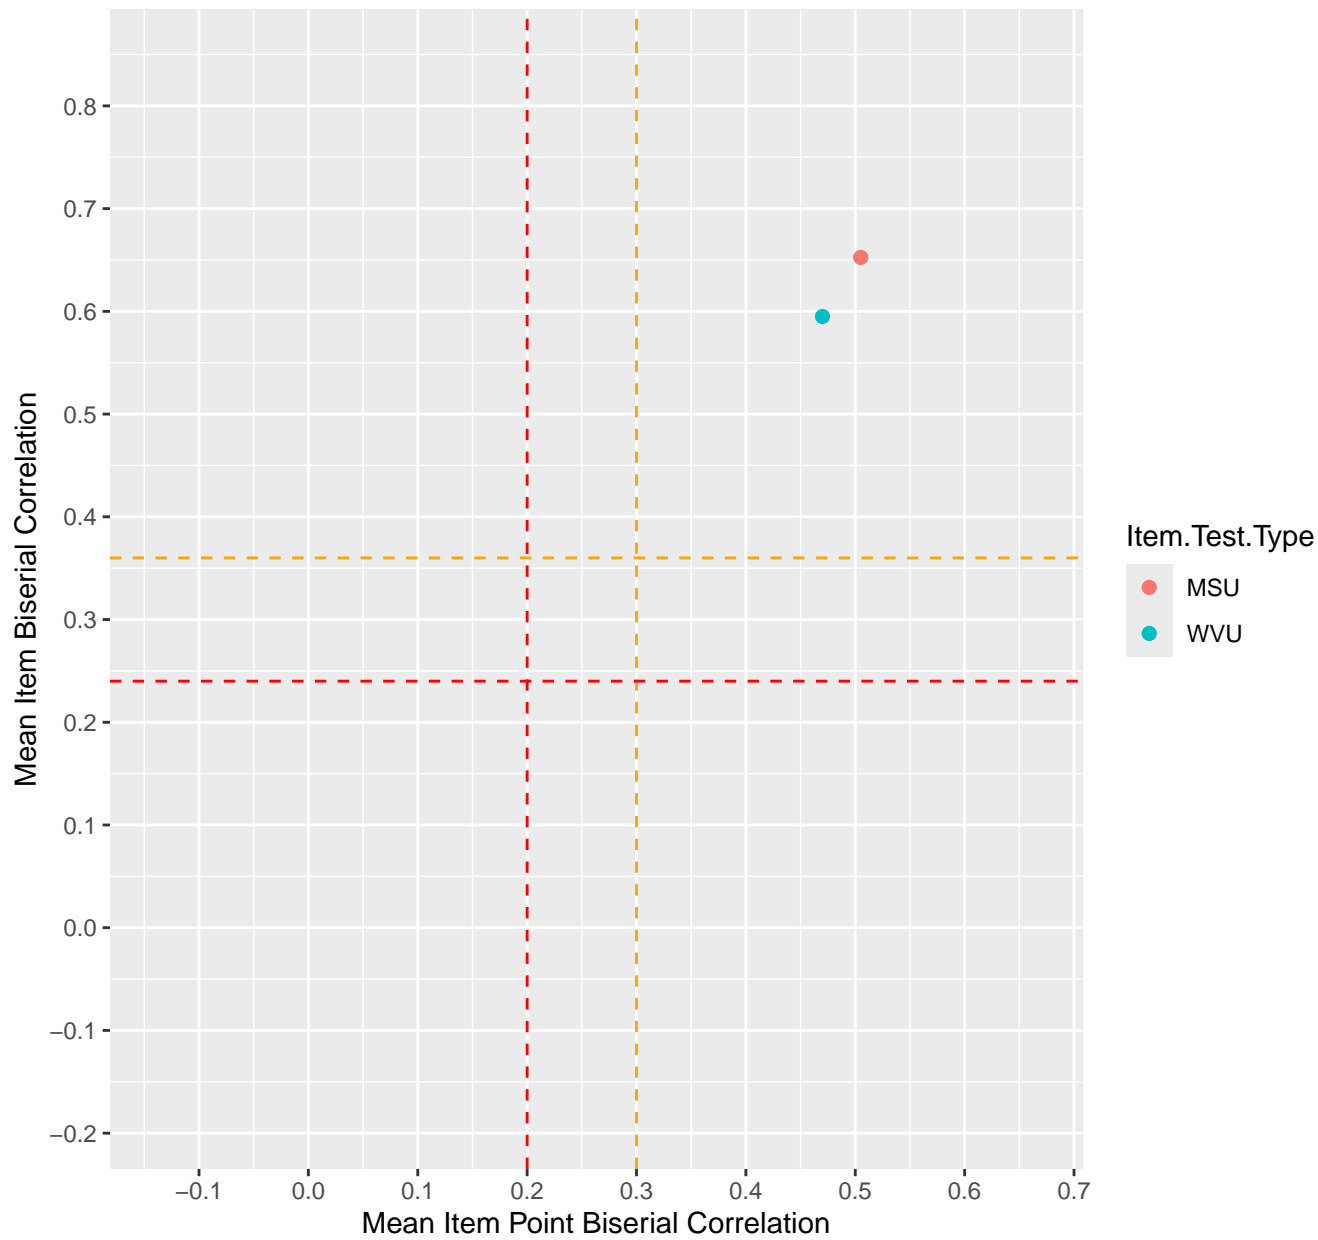

Mean Item Point Biserial vs Biserial Correlation For KD1.1.V1

Mean Item Point Biserial vs Biserial Correlation For KD1.1.V3

Mean Item Point Biserial vs Biserial Correlation For KD1.2.V1

Mean Item Point Biserial vs Biserial Correlation For KD1.3.V1

Mean Item Point Biserial vs Biserial Correlation For KD1.3.V2

Mean Item Point Biserial vs Biserial Correlation For KD1.4.V1

Mean Item Point Biserial vs Biserial Correlation For KD1.5.V1

Mean Item Point Biserial vs Biserial Correlation For KD1.5.V3

Mean Item Point Biserial vs Biserial Correlation For KD1.6.V1

Mean Item Point Biserial vs Biserial Correlation For KD1.6.V3

Mean Item Point Biserial vs Biserial Correlation For KD1.6.V4EC

Mean Item Point Biserial vs Biserial Correlation For KD1.7.V1

Mean Item Point Biserial vs Biserial Correlation For KD1.8.V1

Mean Item Point Biserial vs Biserial Correlation For KD1.8.V3

Mean Item Point Biserial vs Biserial Correlation For KD1.9.V1

Mean Item Point Biserial vs Biserial Correlation For KD1.10.V1