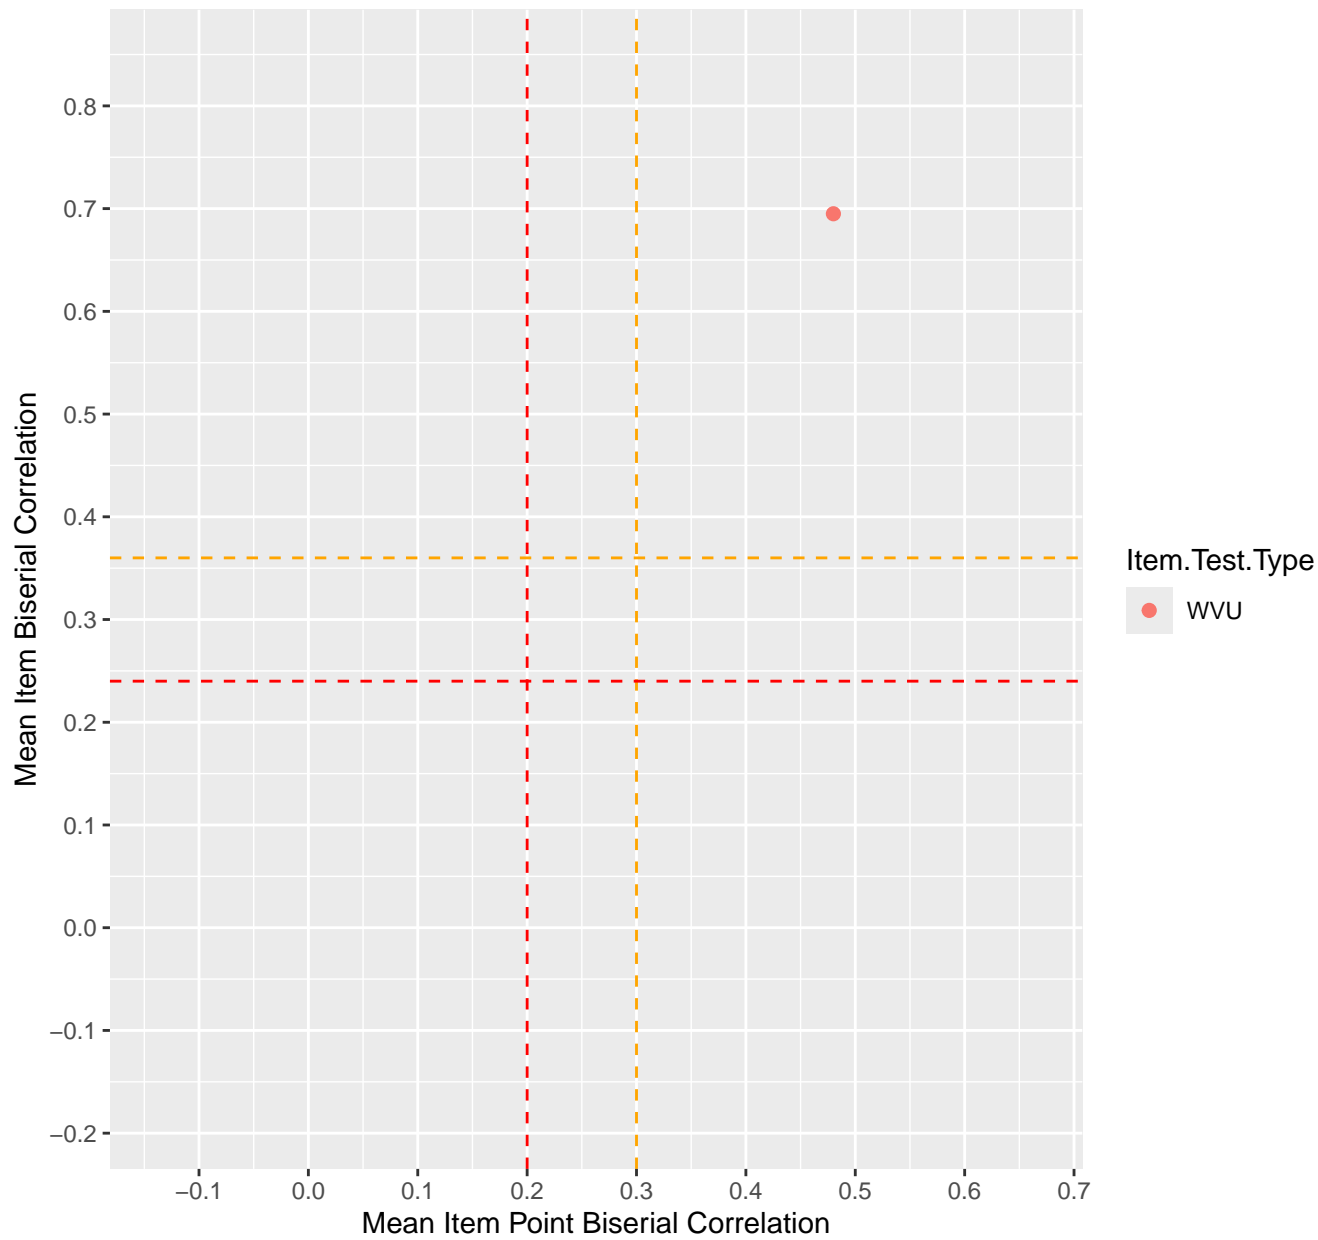

Mean Item Point Biserial vs Biserial Correlation For KD1.10.V3

Mean Item Point Biserial vs Biserial Correlation For KD1.10.V6EC

Mean Item Point Biserial vs Biserial Correlation For KD1.11.V1

Mean Item Point Biserial vs Biserial Correlation For KD1.11.V6EC

Mean Item Point Biserial vs Biserial Correlation For KD1.12.V1

Mean Item Point Biserial vs Biserial Correlation For KD1.13.V1

Mean Item Point Biserial vs Biserial Correlation For KD1.13.V3

Mean Item Point Biserial vs Biserial Correlation For KD1.13.V4EC

Mean Item Point Biserial vs Biserial Correlation For KD1.14.V1

Mean Item Point Biserial vs Biserial Correlation For KD1.14.V3

Mean Item Point Biserial vs Biserial Correlation For KD1.15.V1

Mean Item Point Biserial vs Biserial Correlation For KD1.15.V2EC

Mean Item Point Biserial vs Biserial Correlation For KD1.16.V1

Mean Item Point Biserial vs Biserial Correlation For KD1.17.V1

Mean Item Point Biserial vs Biserial Correlation For KD1.17.V2EC

Mean Item Point Biserial vs Biserial Correlation For KD1.17.V3AH