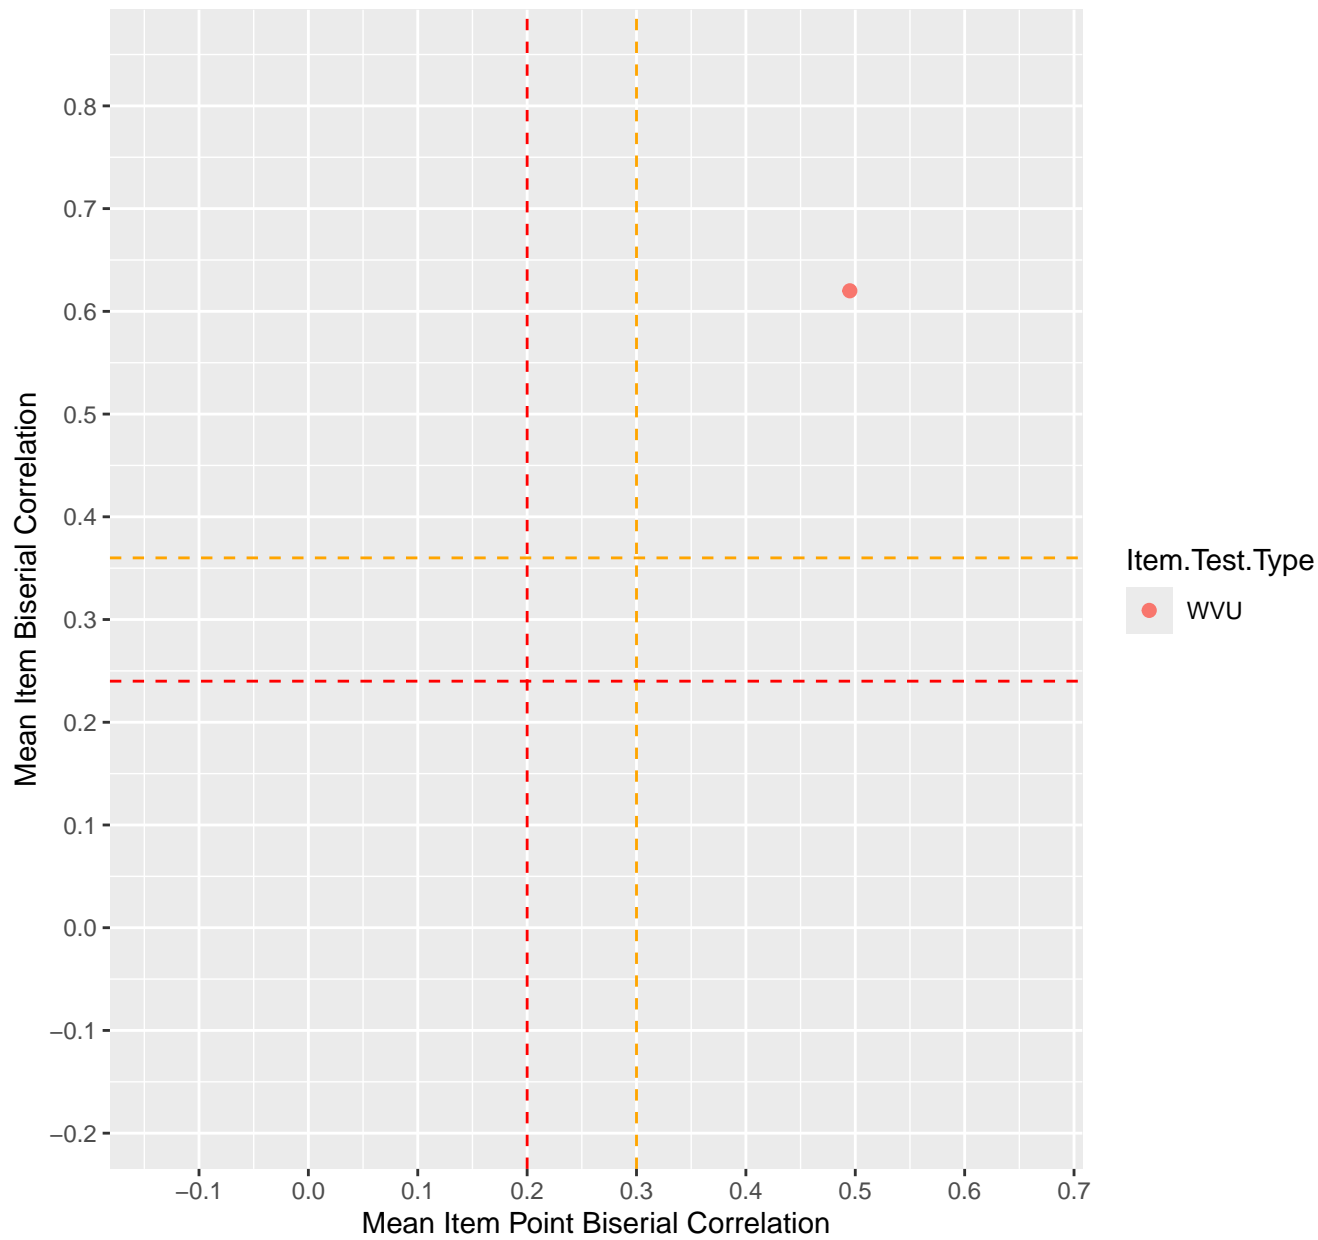

Mean Item Point Biserial vs Biserial Correlation For KD1.43.V6EC