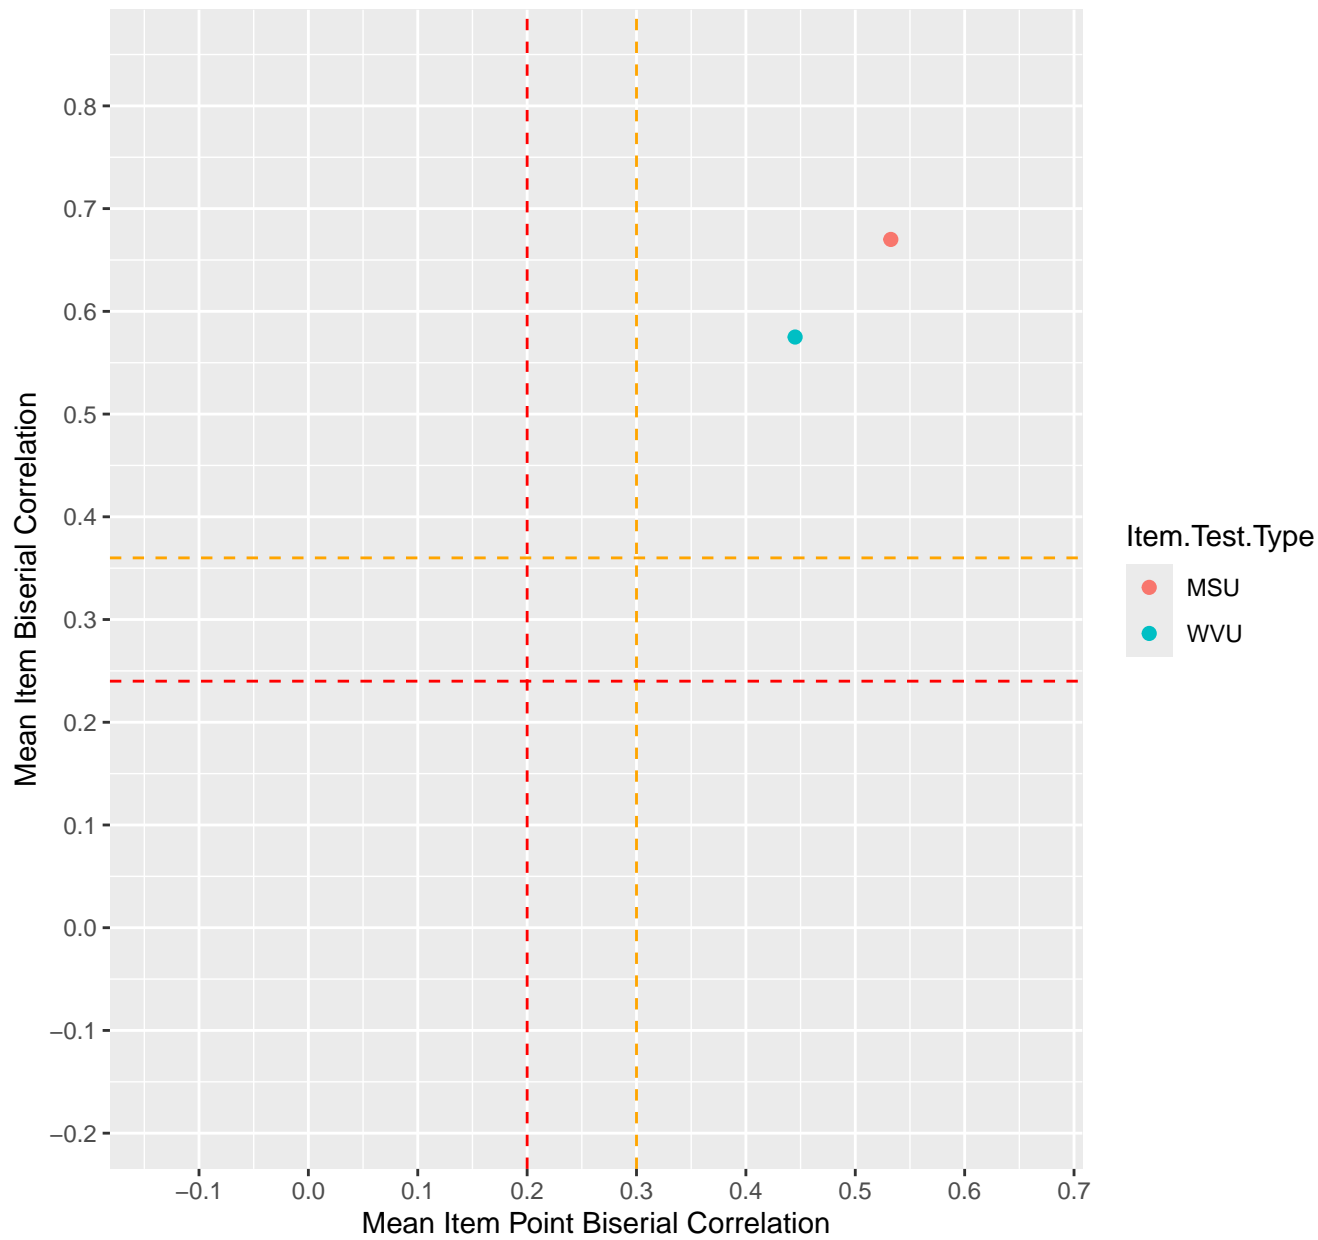

Mean Item Point Biserial vs Biserial Correlation For KD1.8.V1

Mean Item Point Biserial vs Biserial Correlation For KD1.8.V3

Mean Item Point Biserial vs Biserial Correlation For KD1.9.V1

Mean Item Point Biserial vs Biserial Correlation For KD1.10.V1

Mean Item Point Biserial vs Biserial Correlation For KD1.10.V3

Mean Item Point Biserial vs Biserial Correlation For KD1.10.V6EC

Mean Item Point Biserial vs Biserial Correlation For KD1.11.V1

Mean Item Point Biserial vs Biserial Correlation For KD1.11.V6EC

Mean Item Point Biserial vs Biserial Correlation For KD1.12.V1

Mean Item Point Biserial vs Biserial Correlation For KD1.13.V1

Mean Item Point Biserial vs Biserial Correlation For KD1.13.V3

Mean Item Point Biserial vs Biserial Correlation For KD1.13.V4EC

Mean Item Point Biserial vs Biserial Correlation For KD1.14.V1

Mean Item Point Biserial vs Biserial Correlation For KD1.14.V3

Mean Item Point Biserial vs Biserial Correlation For KD1.15.V1

Mean Item Point Biserial vs Biserial Correlation For KD1.15.V2EC