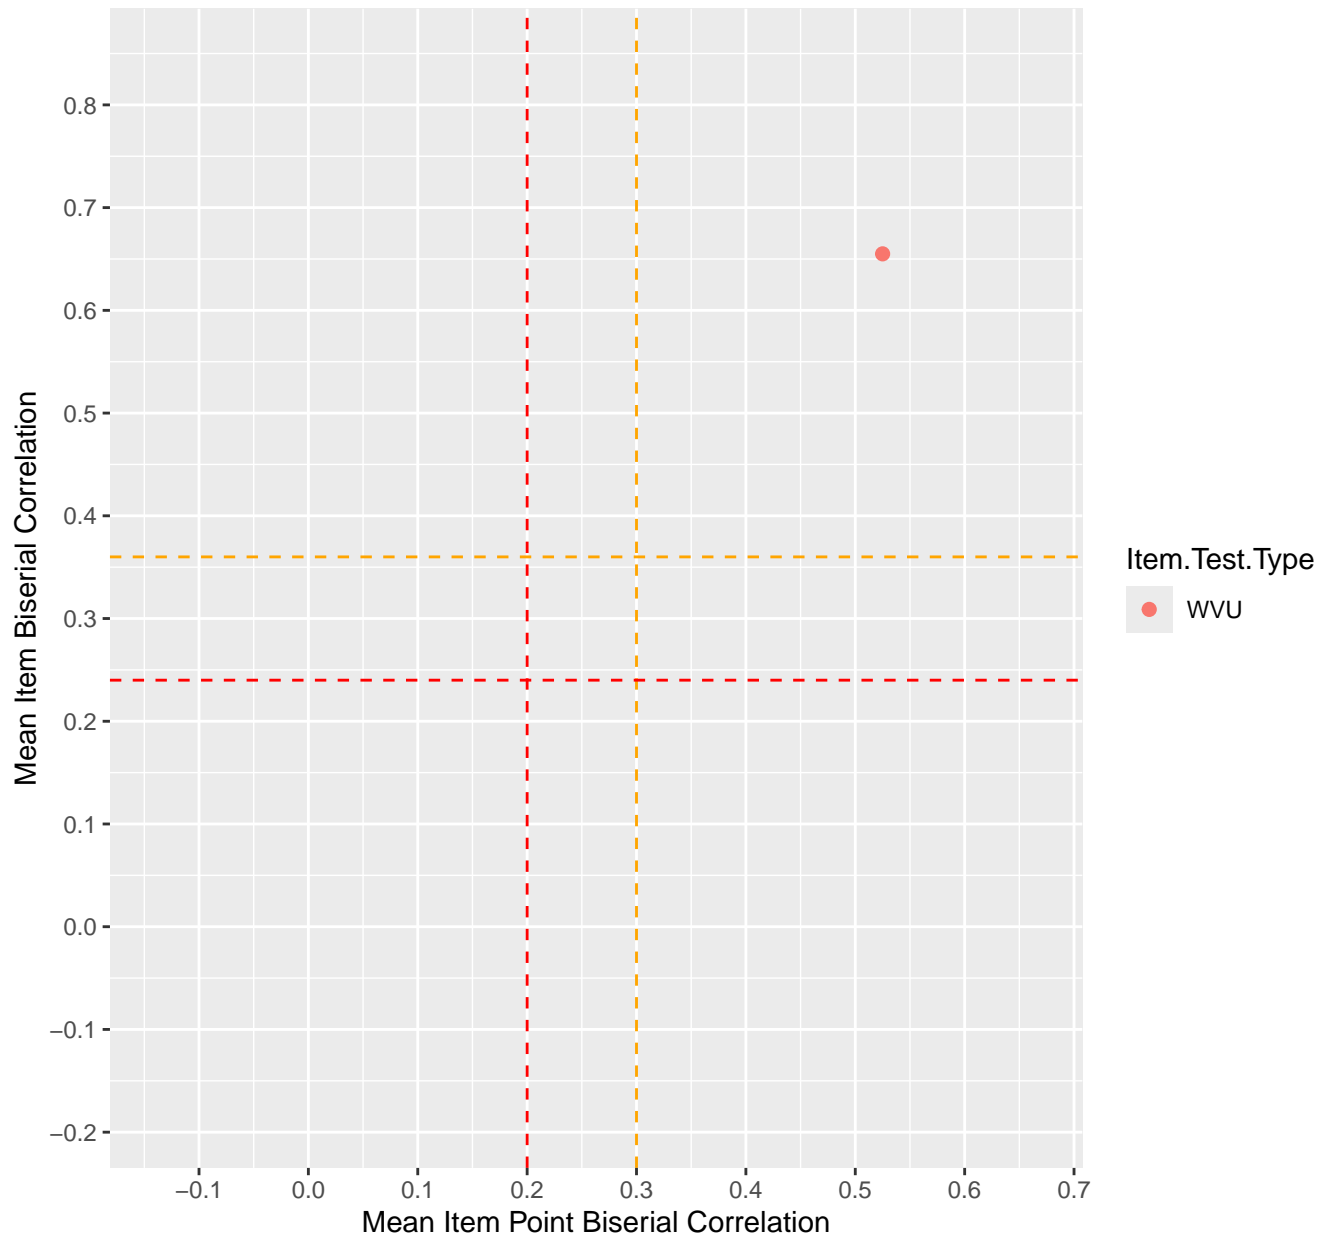

Mean Item Point Biserial vs Biserial Correlation For KD1.31.V1