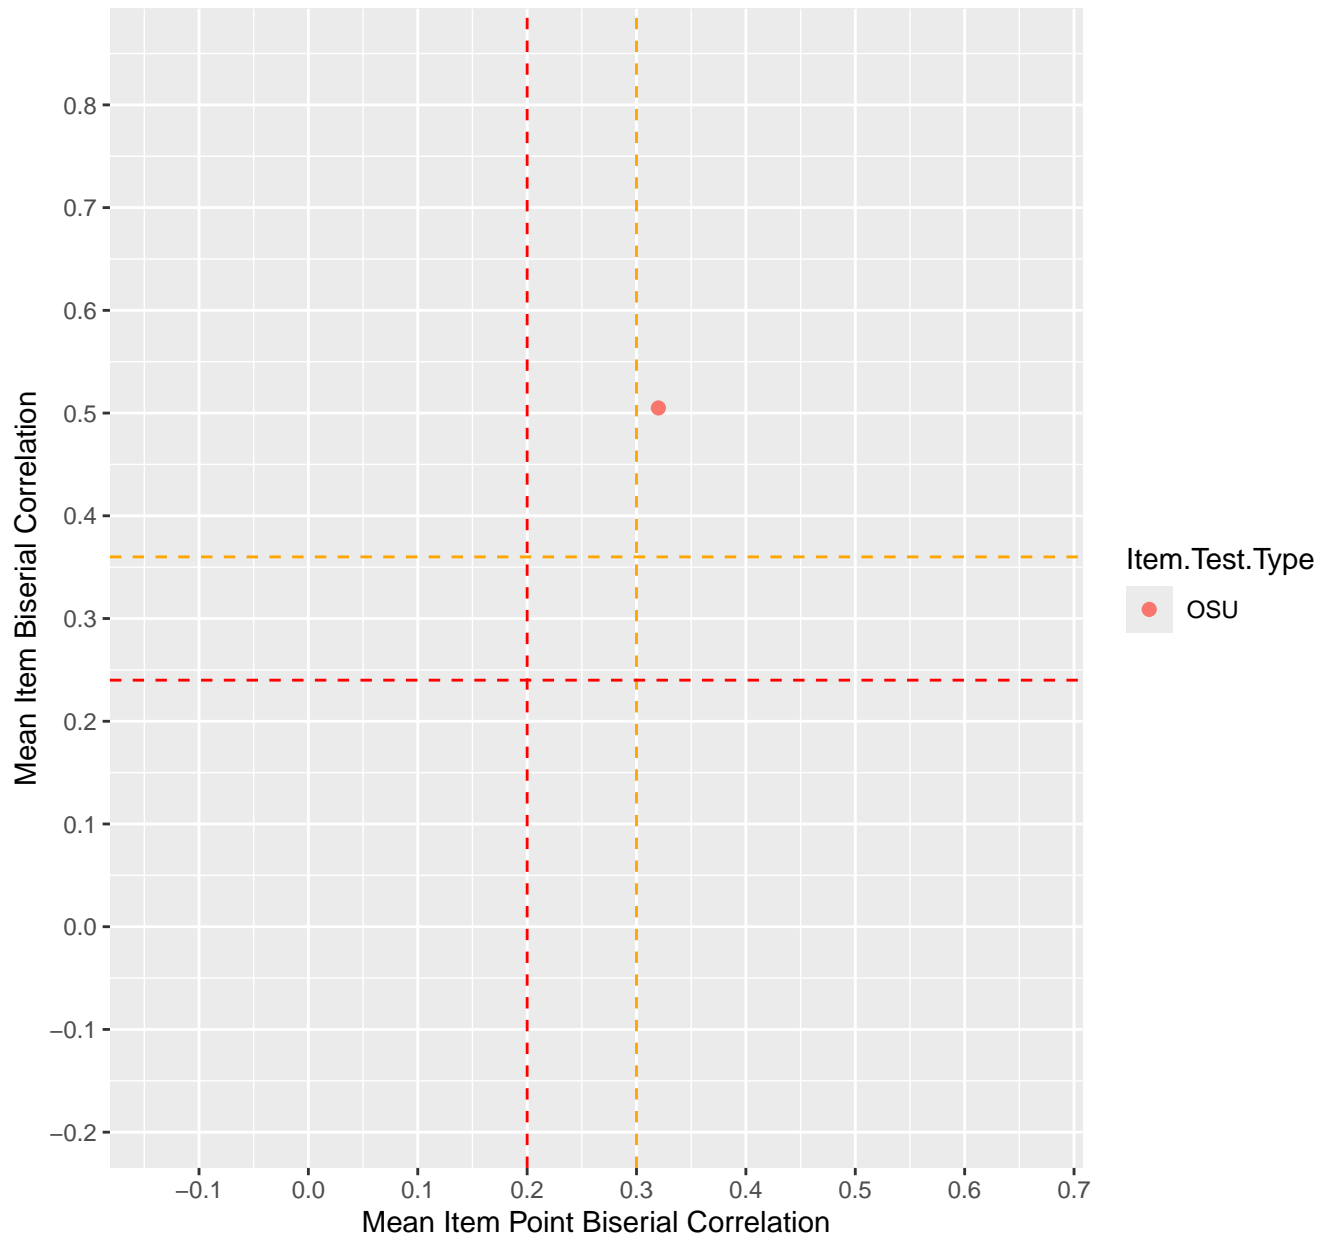

Mean Item Point Biserial vs Biserial Correlation For KD1.1.V1

Mean Item Point Biserial vs Biserial Correlation For KD1.1.V3

Mean Item Point Biserial vs Biserial Correlation For KD1.2.V1

Mean Item Point Biserial vs Biserial Correlation For KD1.3.V1

Mean Item Point Biserial vs Biserial Correlation For KD1.3.V2

Mean Item Point Biserial vs Biserial Correlation For KD1.4.V1

Mean Item Point Biserial vs Biserial Correlation For KD1.5.V1

Mean Item Point Biserial vs Biserial Correlation For KD1.5.V3

Mean Item Point Biserial vs Biserial Correlation For KD1.6.V1

Mean Item Point Biserial vs Biserial Correlation For KD1.6.V3

Mean Item Point Biserial vs Biserial Correlation For KD1.6.V4EC

Mean Item Point Biserial vs Biserial Correlation For KD1.7.V1