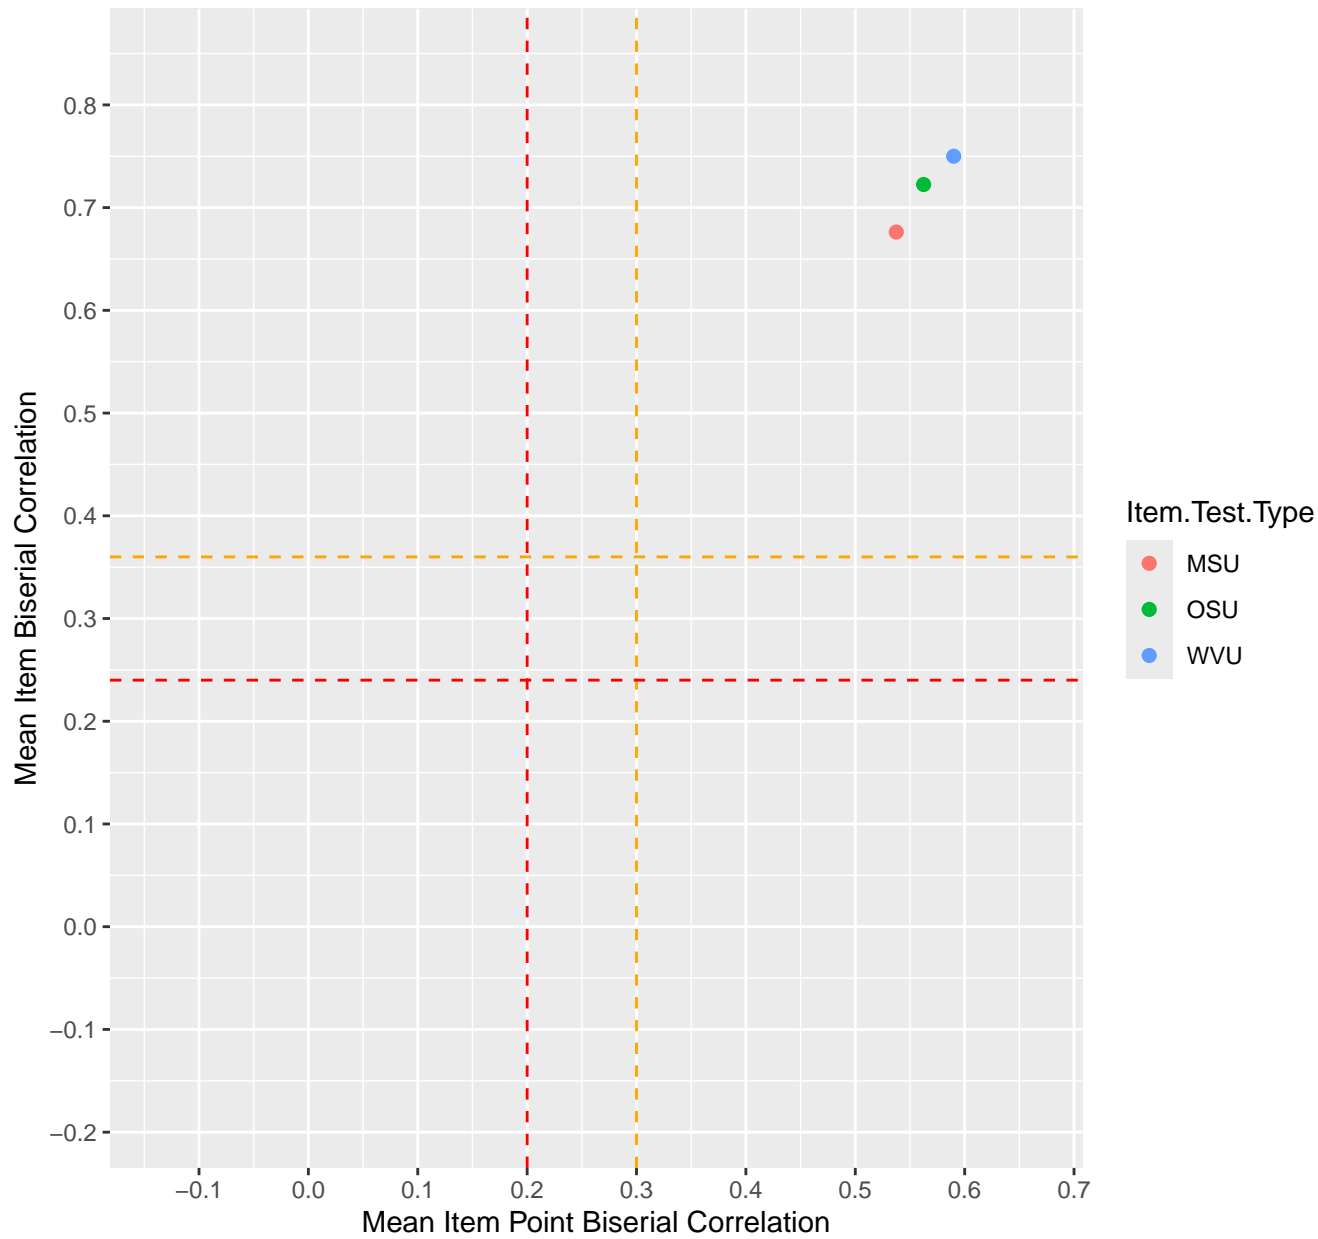

Mean Item Point Biserial vs Biserial Correlation For KD1.6.V1

Mean Item Point Biserial vs Biserial Correlation For KD1.6.V3

Mean Item Point Biserial vs Biserial Correlation For KD1.6.V4EC

Mean Item Point Biserial vs Biserial Correlation For KD1.7.V1

Mean Item Point Biserial vs Biserial Correlation For KD1.20.V1

Mean Item Point Biserial vs Biserial Correlation For KD1.20.V2EC

Mean Item Point Biserial vs Biserial Correlation For KD1.21.V1

Mean Item Point Biserial vs Biserial Correlation For KD1.21.V2

Mean Item Point Biserial vs Biserial Correlation For KD1.22.V1

Mean Item Point Biserial vs Biserial Correlation For KD1.22.V2EC

Mean Item Point Biserial vs Biserial Correlation For KD1.23.V2

Mean Item Point Biserial vs Biserial Correlation For KD1.24.V1

Mean Item Point Biserial vs Biserial Correlation For KD1.25.V1

Mean Item Point Biserial vs Biserial Correlation For KD1.26.V1

Mean Item Point Biserial vs Biserial Correlation For KD1.27.V1

Mean Item Point Biserial vs Biserial Correlation For KD1.27.V2