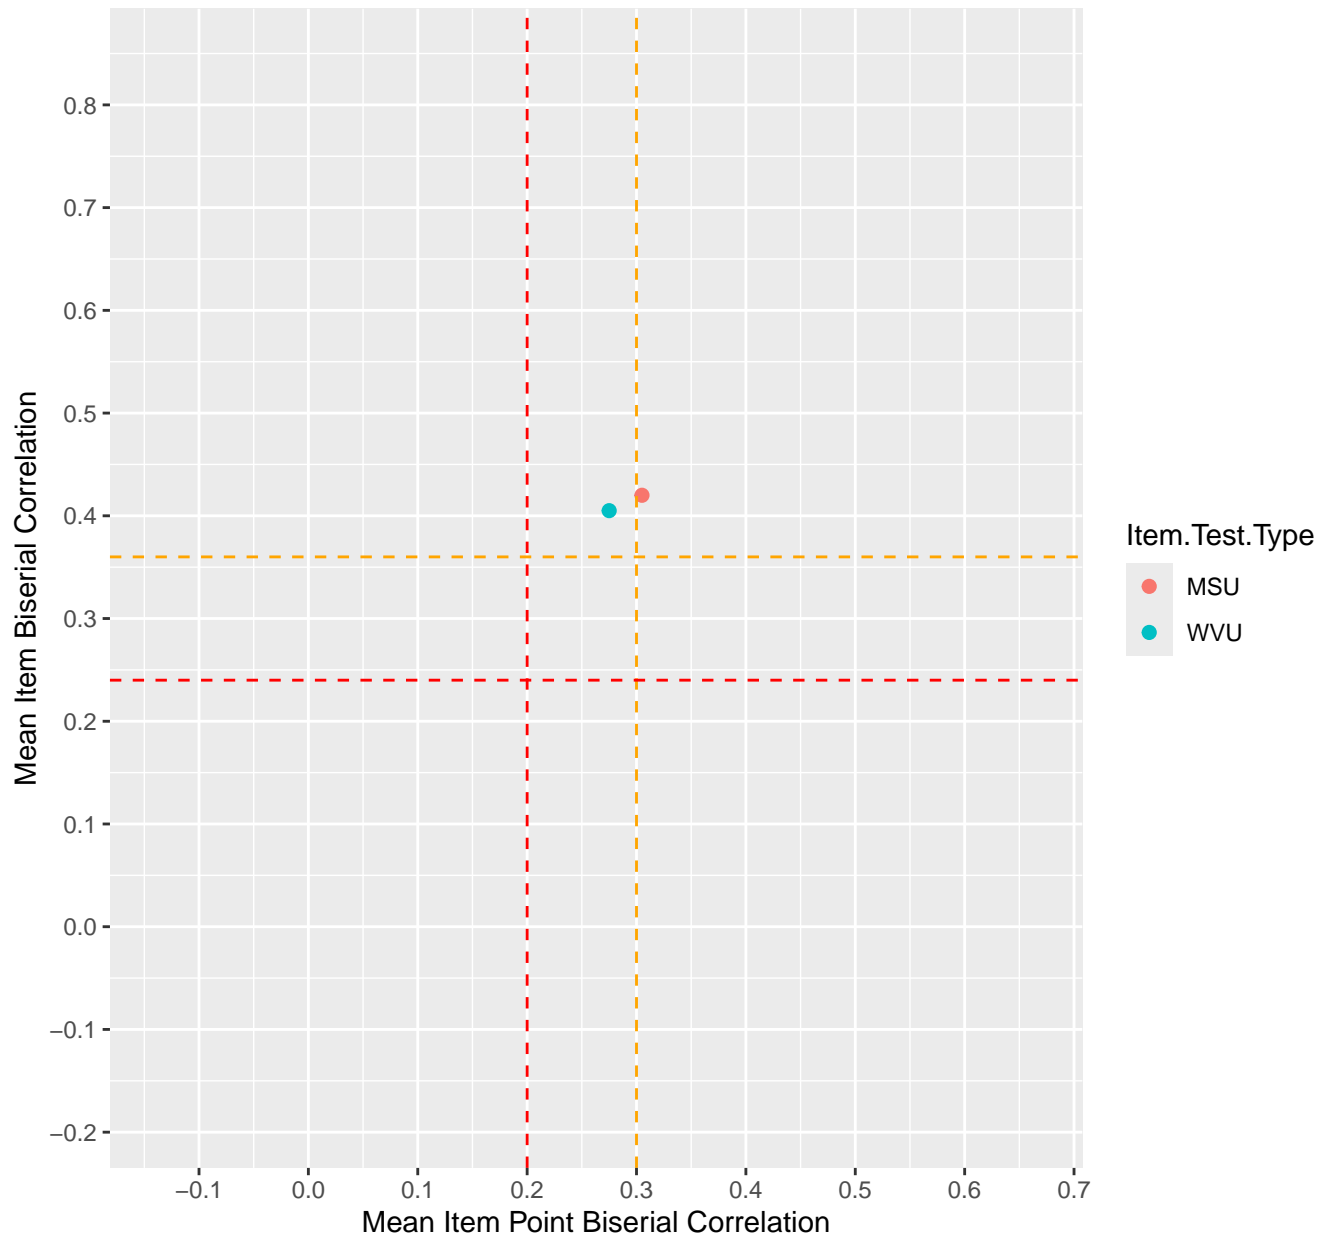

Mean Item Point Biserial vs Biserial Correlation For KD1.1.V1

Mean Item Point Biserial vs Biserial Correlation For KD1.1.V3

Mean Item Point Biserial vs Biserial Correlation For KD1.2.V1

Mean Item Point Biserial vs Biserial Correlation For KD1.3.V1

Mean Item Point Biserial vs Biserial Correlation For KD1.3.V2

Mean Item Point Biserial vs Biserial Correlation For KD1.4.V1

Mean Item Point Biserial vs Biserial Correlation For KD1.5.V1

Mean Item Point Biserial vs Biserial Correlation For KD1.5.V3

Mean Item Point Biserial vs Biserial Correlation For KD1.6.V1

Mean Item Point Biserial vs Biserial Correlation For KD1.6.V3

Mean Item Point Biserial vs Biserial Correlation For KD1.6.V4EC

Mean Item Point Biserial vs Biserial Correlation For KD1.7.V1

Mean Item Point Biserial vs Biserial Correlation For KD1.8.V1

Mean Item Point Biserial vs Biserial Correlation For KD1.8.V3

Mean Item Point Biserial vs Biserial Correlation For KD1.9.V1

Mean Item Point Biserial vs Biserial Correlation For KD1.10.V1