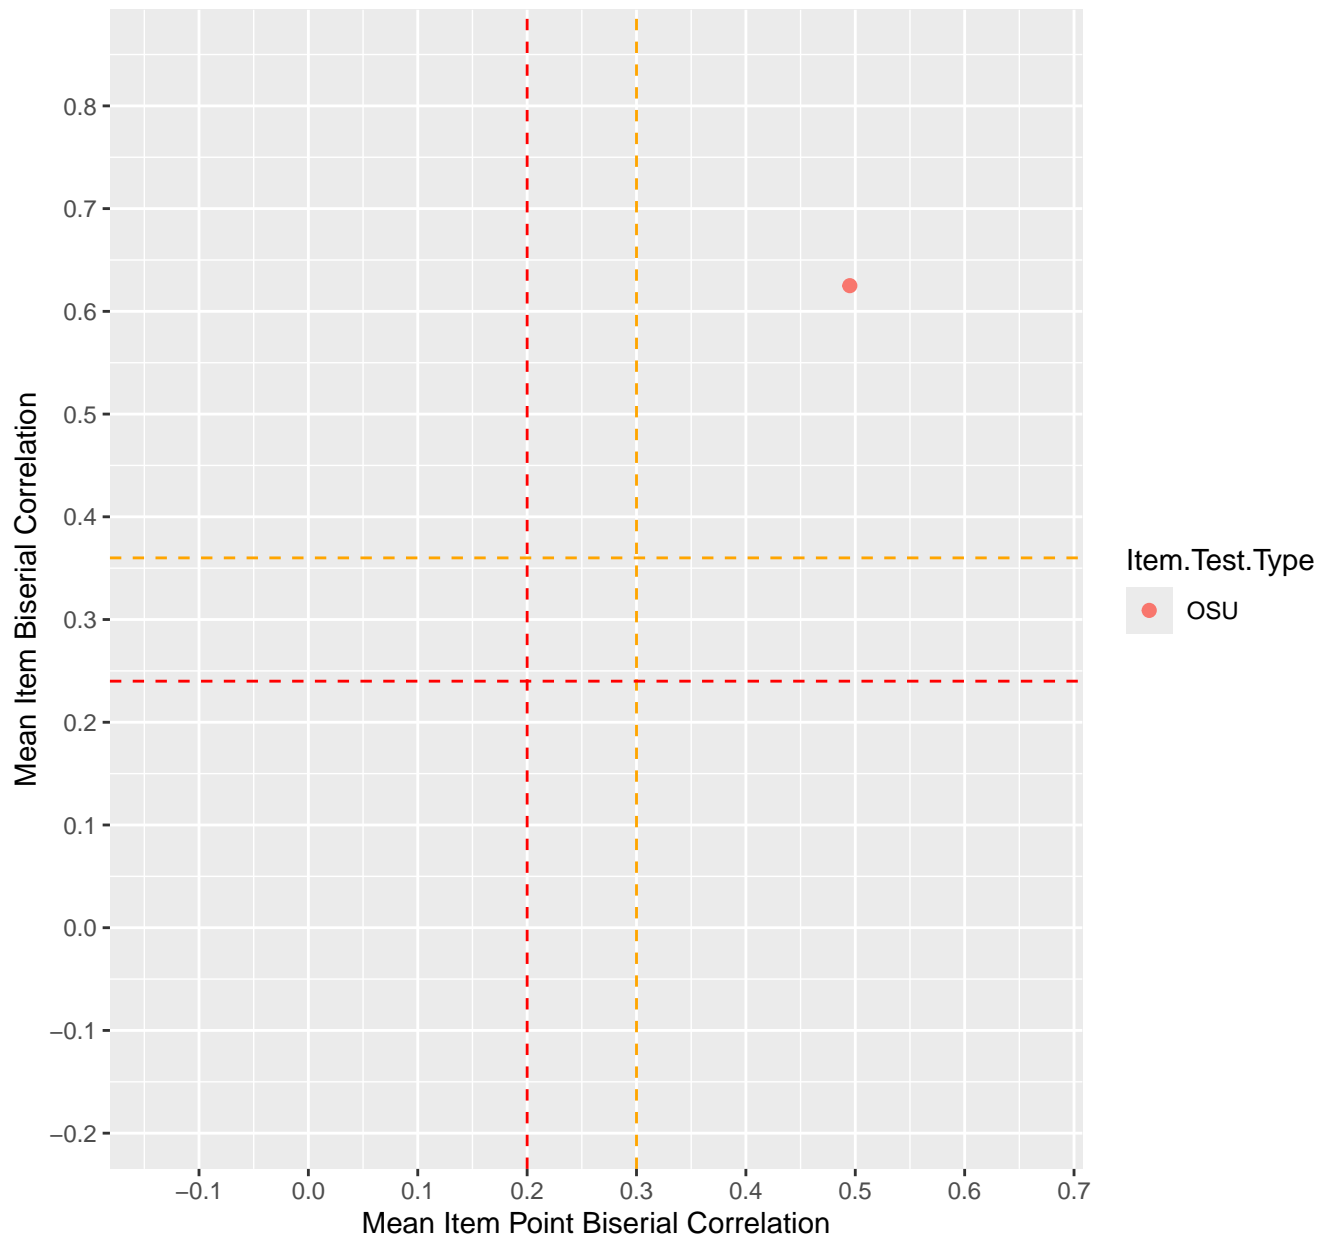

Mean Item Point Biserial vs Biserial Correlation For KD1.1.V1

Mean Item Point Biserial vs Biserial Correlation For KD1.1.V3

Mean Item Point Biserial vs Biserial Correlation For KD1.2.V1

Mean Item Point Biserial vs Biserial Correlation For KD1.3.V1

Mean Item Point Biserial vs Biserial Correlation For KD1.3.V2

Mean Item Point Biserial vs Biserial Correlation For KD1.4.V1

Mean Item Point Biserial vs Biserial Correlation For KD1.5.V1

Mean Item Point Biserial vs Biserial Correlation For KD1.5.V3

Mean Item Point Biserial vs Biserial Correlation For KD1.6.V1

Mean Item Point Biserial vs Biserial Correlation For KD1.6.V3

Mean Item Point Biserial vs Biserial Correlation For KD1.6.V4EC

Mean Item Point Biserial vs Biserial Correlation For KD1.7.V1

Mean Item Point Biserial vs Biserial Correlation For KD1.8.V1

Mean Item Point Biserial vs Biserial Correlation For KD1.8.V3

Mean Item Point Biserial vs Biserial Correlation For KD1.9.V1

Mean Item Point Biserial vs Biserial Correlation For KD1.10.V1