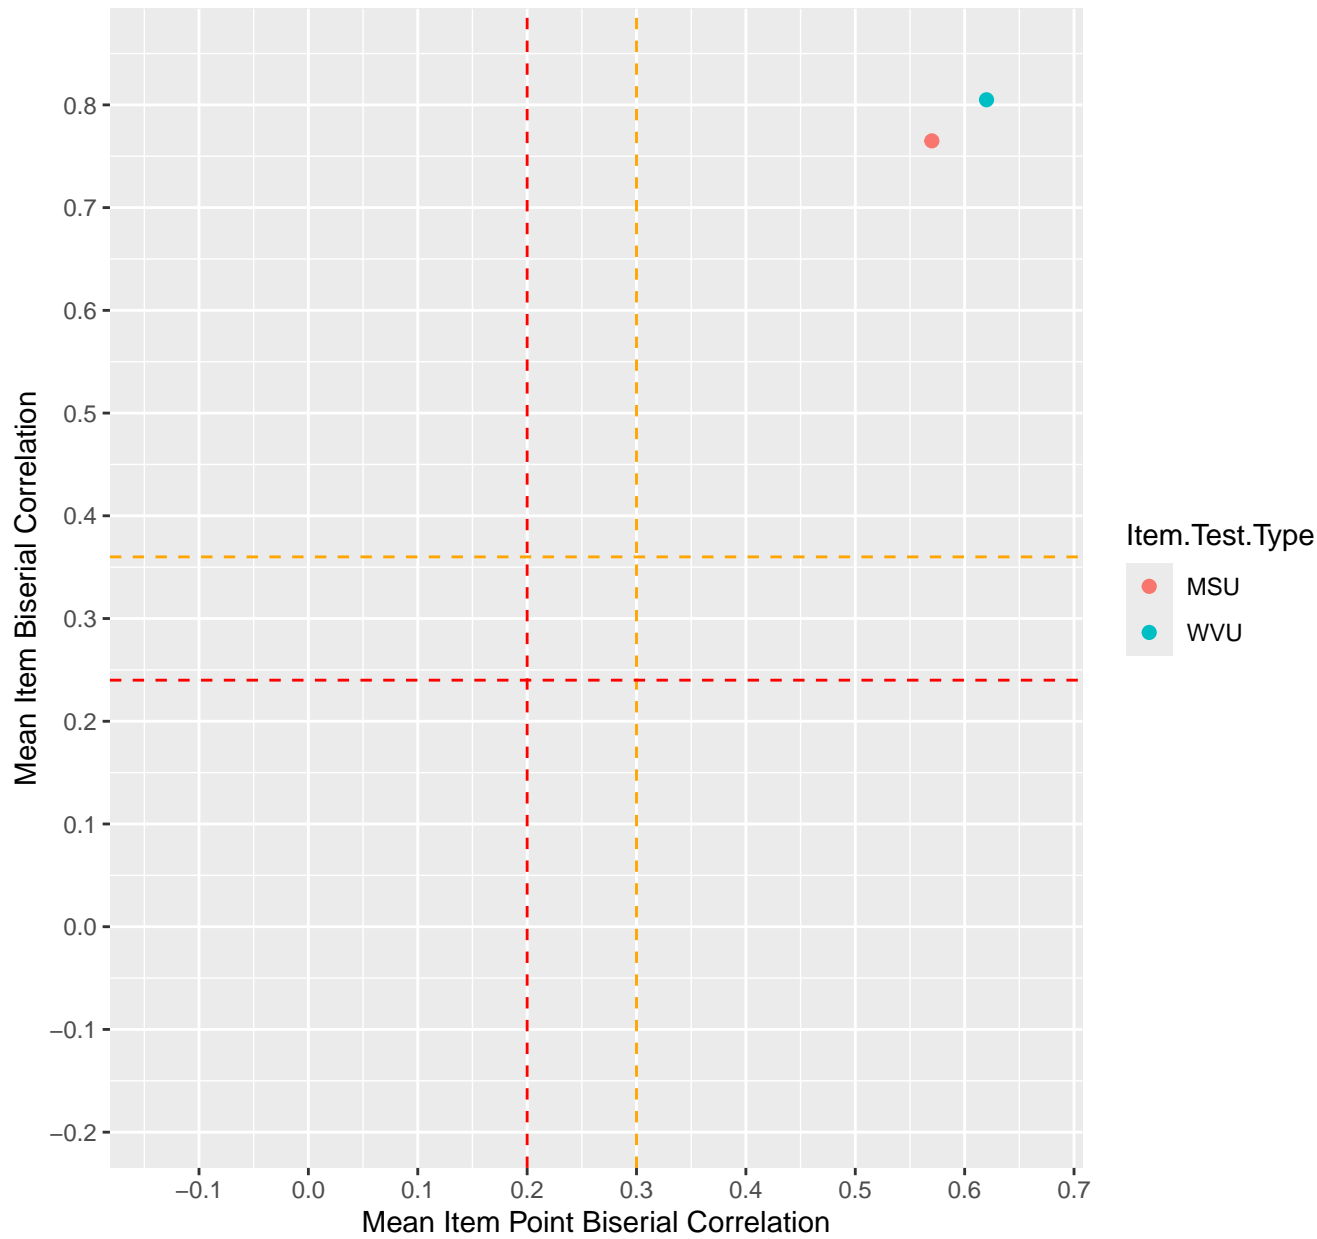

Mean Item Point Biserial vs Biserial Correlation For KD1.41.V1