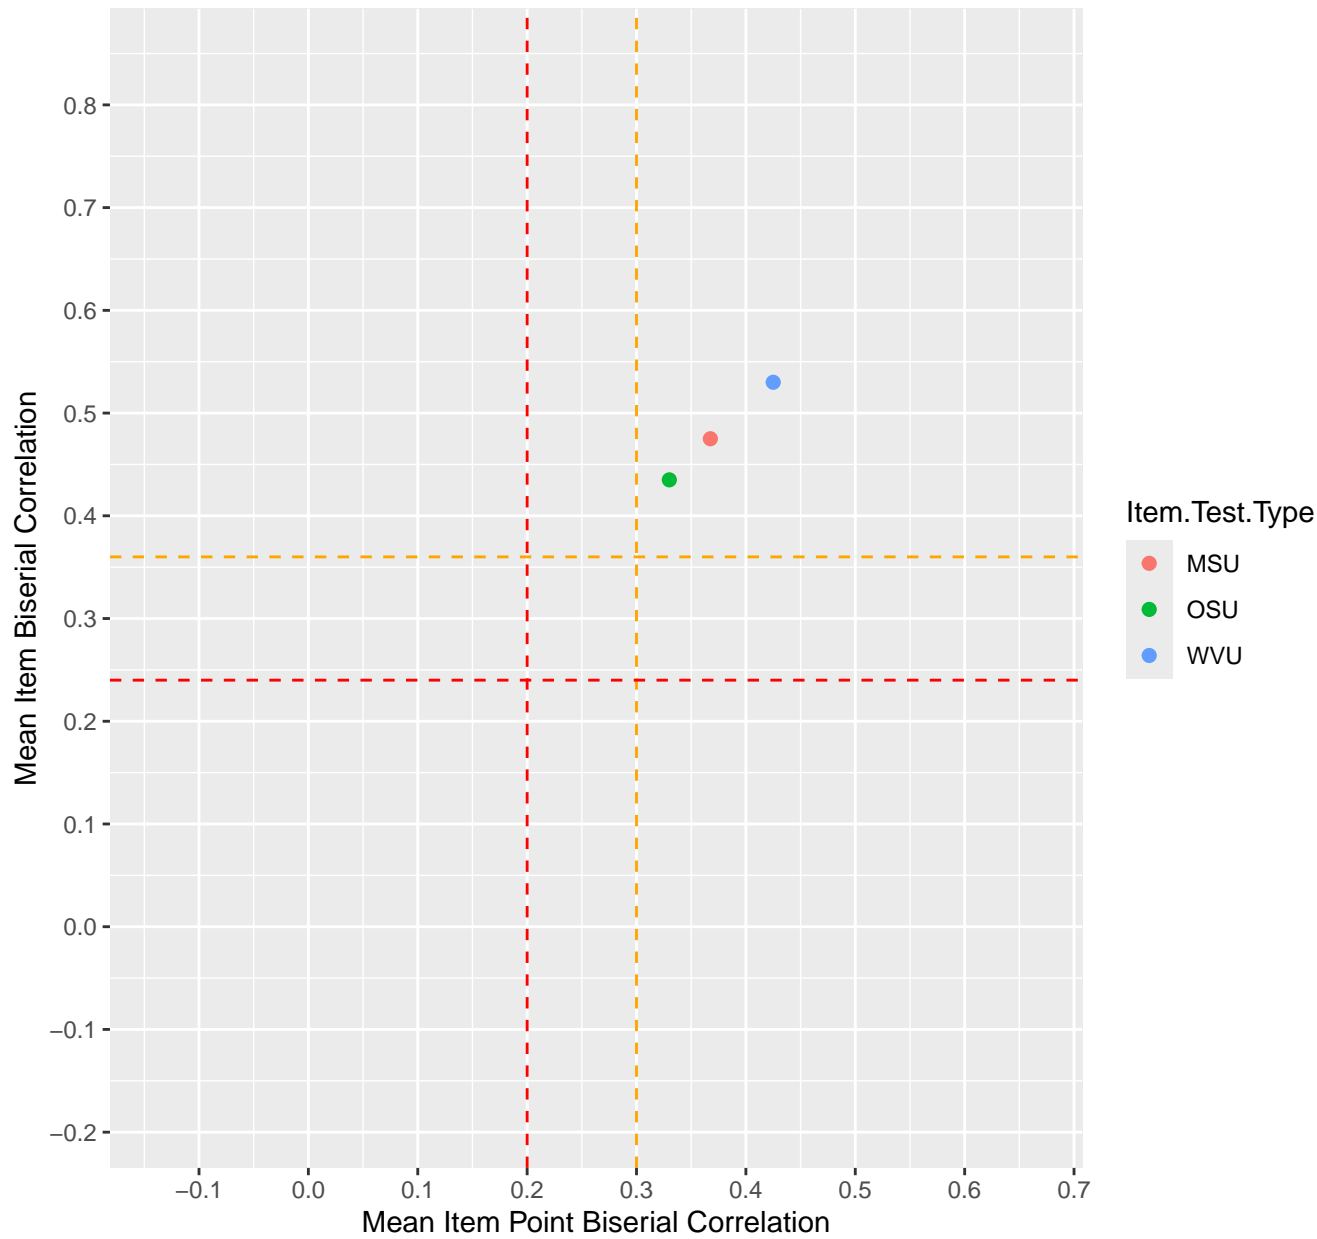

Mean Item Point Biserial vs Biserial Correlation For KD1.6.V1

Mean Item Point Biserial vs Biserial Correlation For KD1.6.V3

Mean Item Point Biserial vs Biserial Correlation For KD1.6.V4EC

Mean Item Point Biserial vs Biserial Correlation For KD1.7.V1

Mean Item Point Biserial vs Biserial Correlation For KD1.18.V1

Mean Item Point Biserial vs Biserial Correlation For KD1.18.V3

Mean Item Point Biserial vs Biserial Correlation For KD1.19.V1

Mean Item Point Biserial vs Biserial Correlation For KD1.19.V3

Mean Item Point Biserial vs Biserial Correlation For KD1.20.V1

Mean Item Point Biserial vs Biserial Correlation For KD1.20.V2EC

Mean Item Point Biserial vs Biserial Correlation For KD1.21.V1

Mean Item Point Biserial vs Biserial Correlation For KD1.21.V2

Mean Item Point Biserial vs Biserial Correlation For KD1.22.V1

Mean Item Point Biserial vs Biserial Correlation For KD1.22.V2EC

Mean Item Point Biserial vs Biserial Correlation For KD1.23.V2

Mean Item Point Biserial vs Biserial Correlation For KD1.24.V1