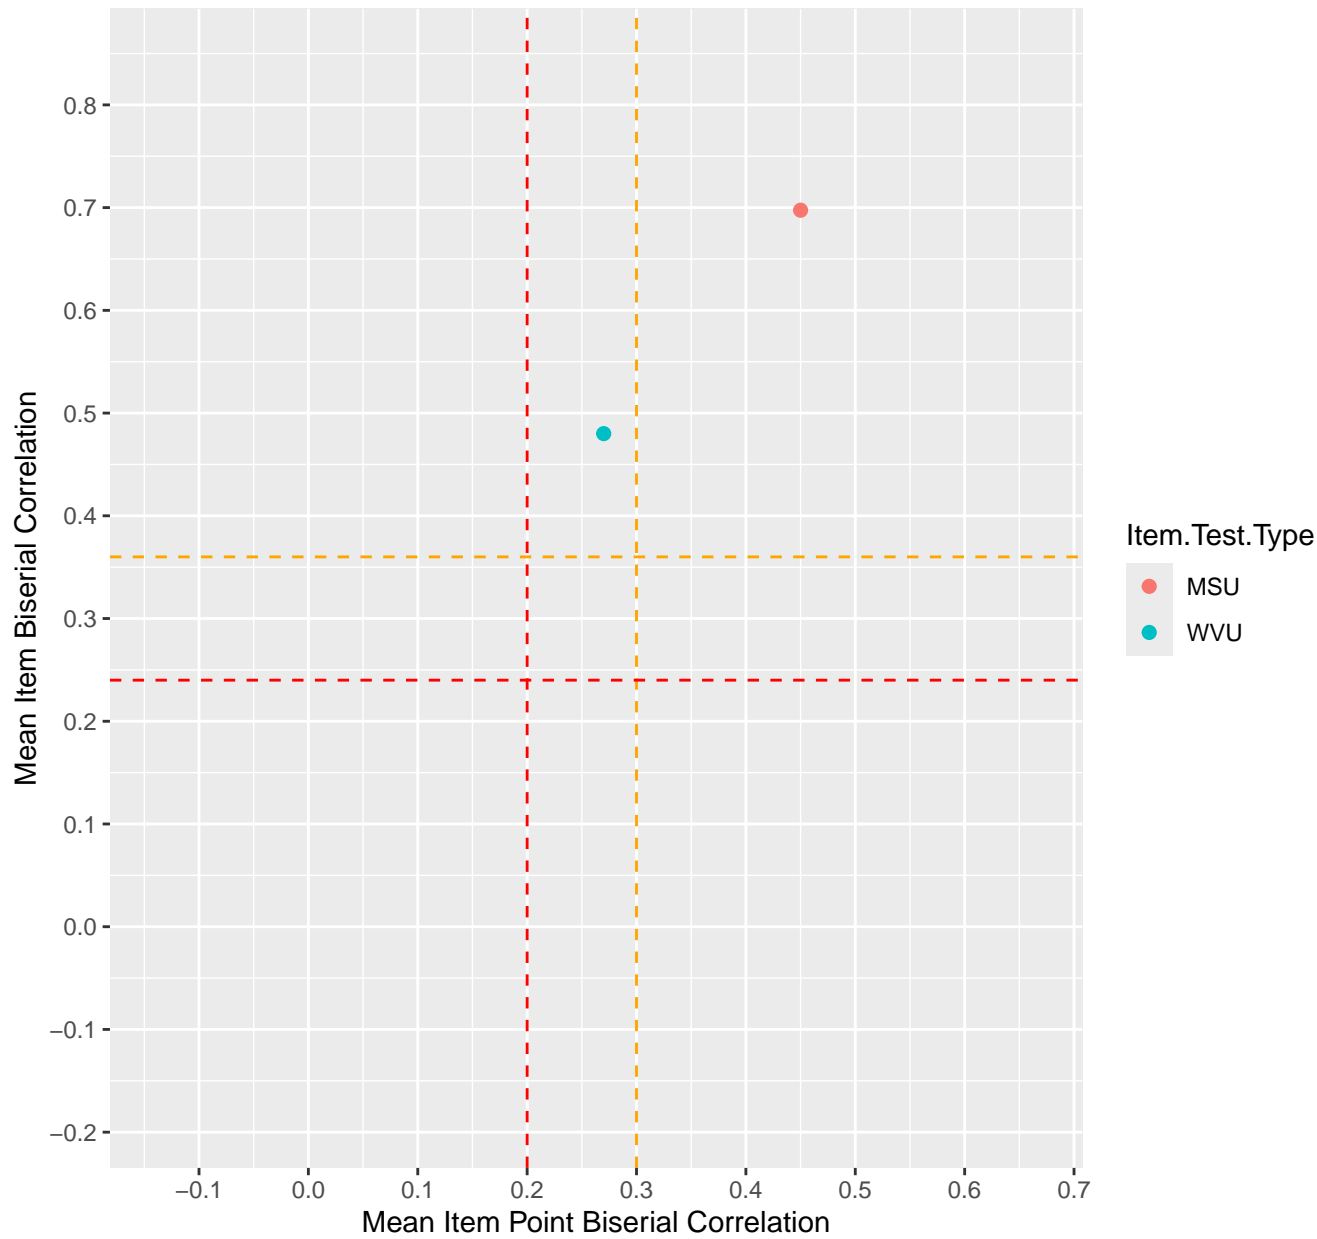

Mean Item Point Biserial vs Biserial Correlation For KD1.1.V1

Mean Item Point Biserial vs Biserial Correlation For KD1.1.V3

Mean Item Point Biserial vs Biserial Correlation For KD1.2.V1

Mean Item Point Biserial vs Biserial Correlation For KD1.3.V1

Mean Item Point Biserial vs Biserial Correlation For KD1.3.V2

Mean Item Point Biserial vs Biserial Correlation For KD1.4.V1

Mean Item Point Biserial vs Biserial Correlation For KD1.5.V1

Mean Item Point Biserial vs Biserial Correlation For KD1.5.V3

Mean Item Point Biserial vs Biserial Correlation For KD1.6.V1

Mean Item Point Biserial vs Biserial Correlation For KD1.6.V3

Mean Item Point Biserial vs Biserial Correlation For KD1.6.V4EC

Mean Item Point Biserial vs Biserial Correlation For KD1.7.V1

Mean Item Point Biserial vs Biserial Correlation For KD1.8.V1

Mean Item Point Biserial vs Biserial Correlation For KD1.8.V3

Mean Item Point Biserial vs Biserial Correlation For KD1.9.V1

Mean Item Point Biserial vs Biserial Correlation For KD1.10.V1