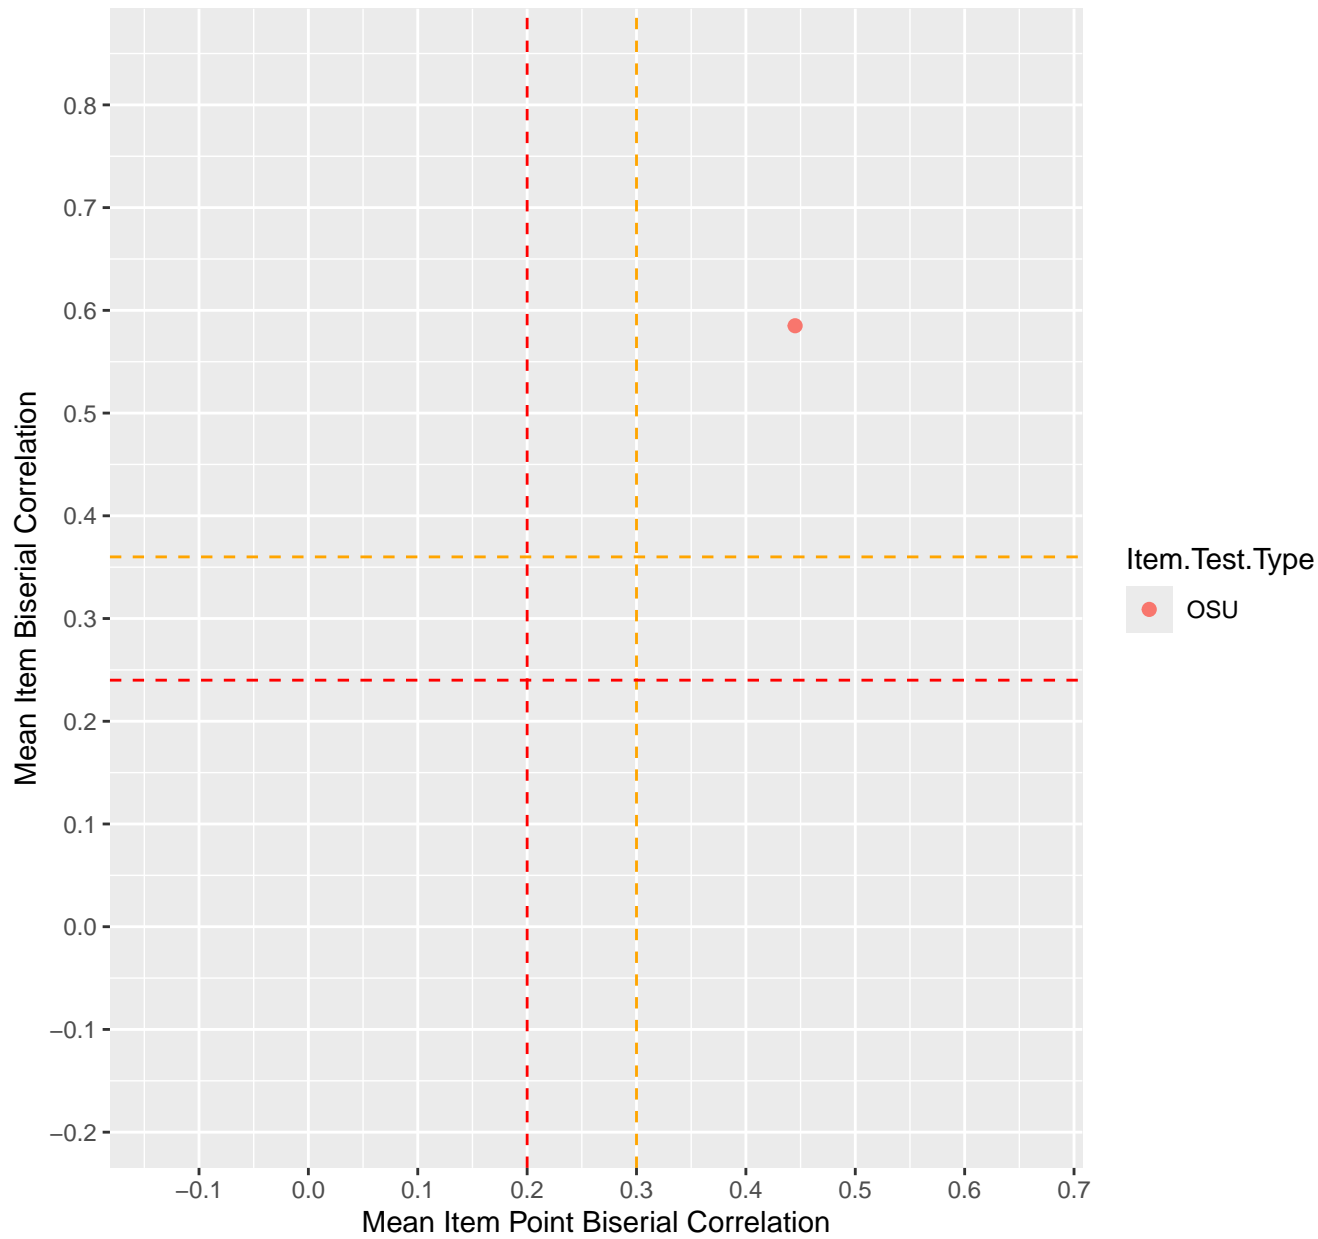

Mean Item Point Biserial vs Biserial Correlation For KD1.32.V3AH

Mean Item Point Biserial vs Biserial Correlation For KD1.35.V1

Mean Item Point Biserial vs Biserial Correlation For KD1.35.V3AH

Mean Item Point Biserial vs Biserial Correlation For KD1.36.V1