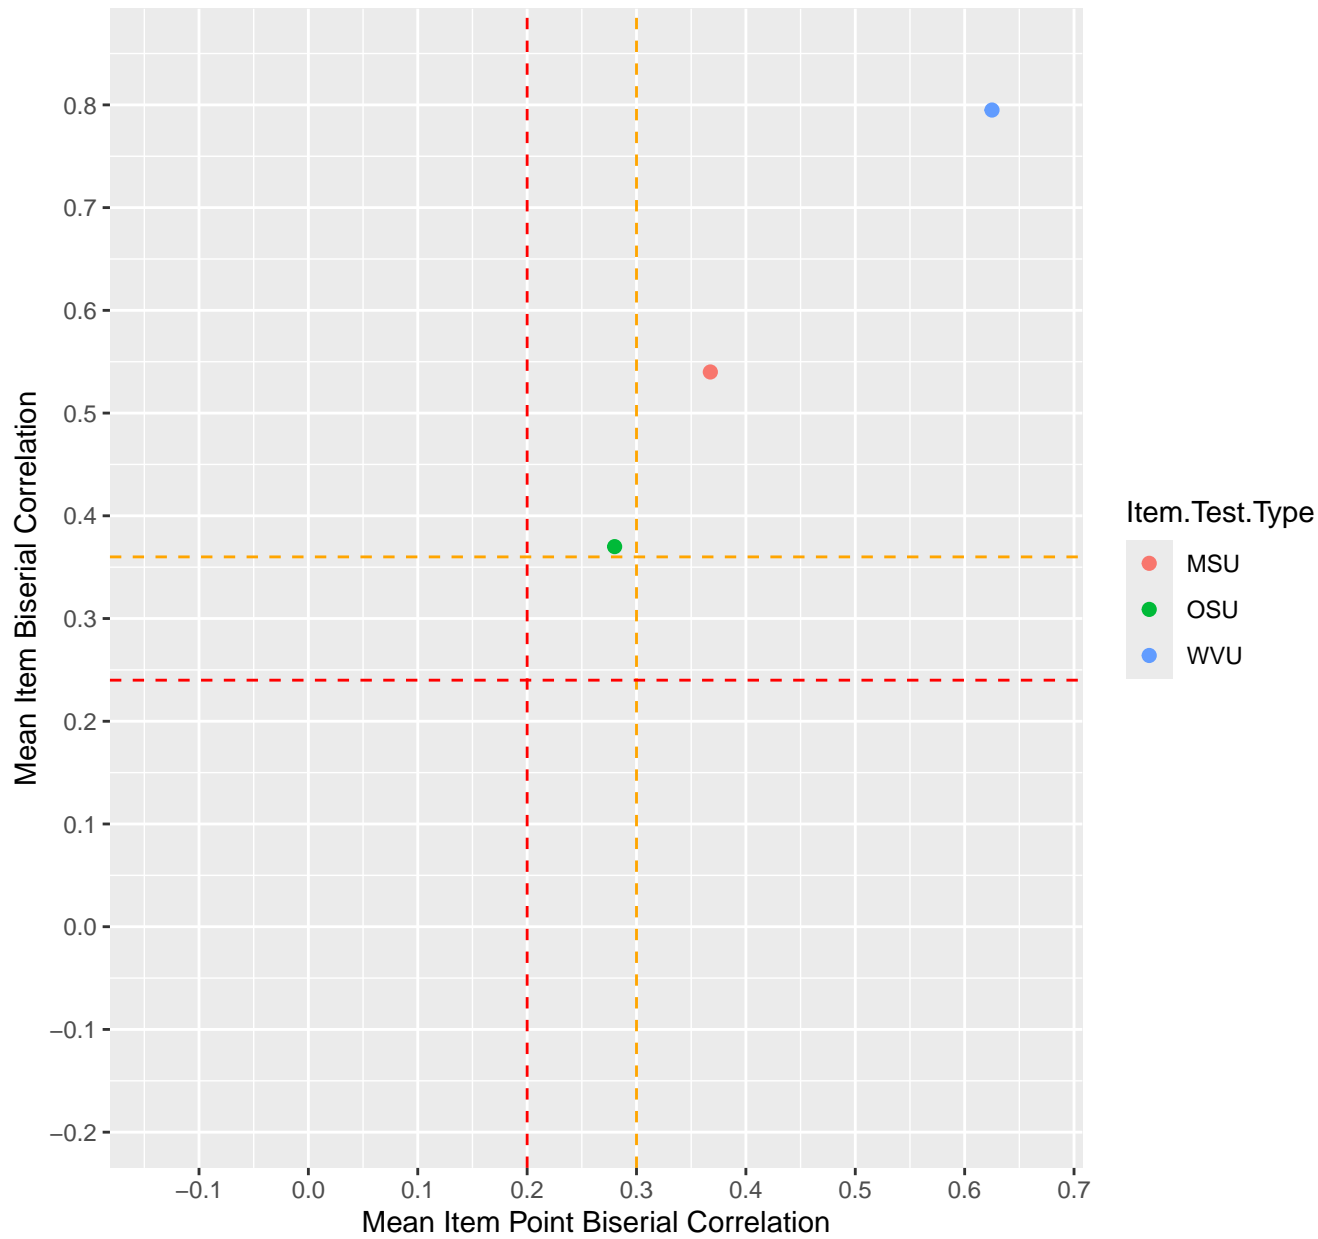

Mean Item Point Biserial vs Biserial Correlation For KD1.37.V1