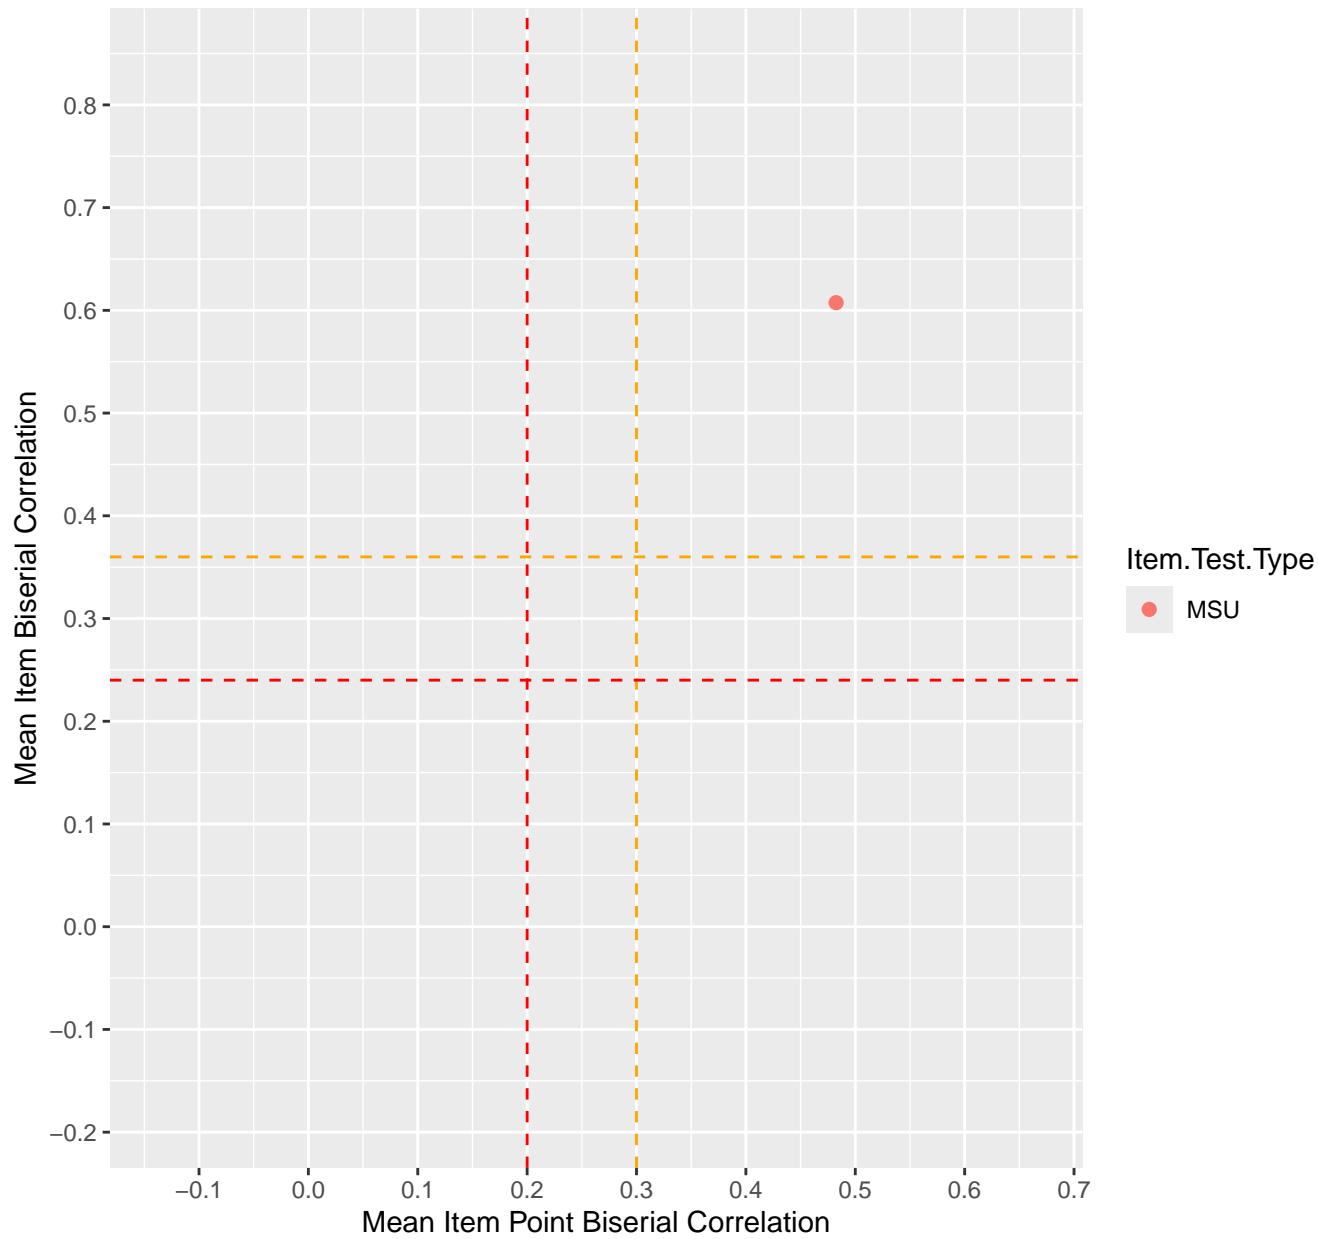

Mean Item Point Biserial vs Biserial Correlation For KD1.35.V1