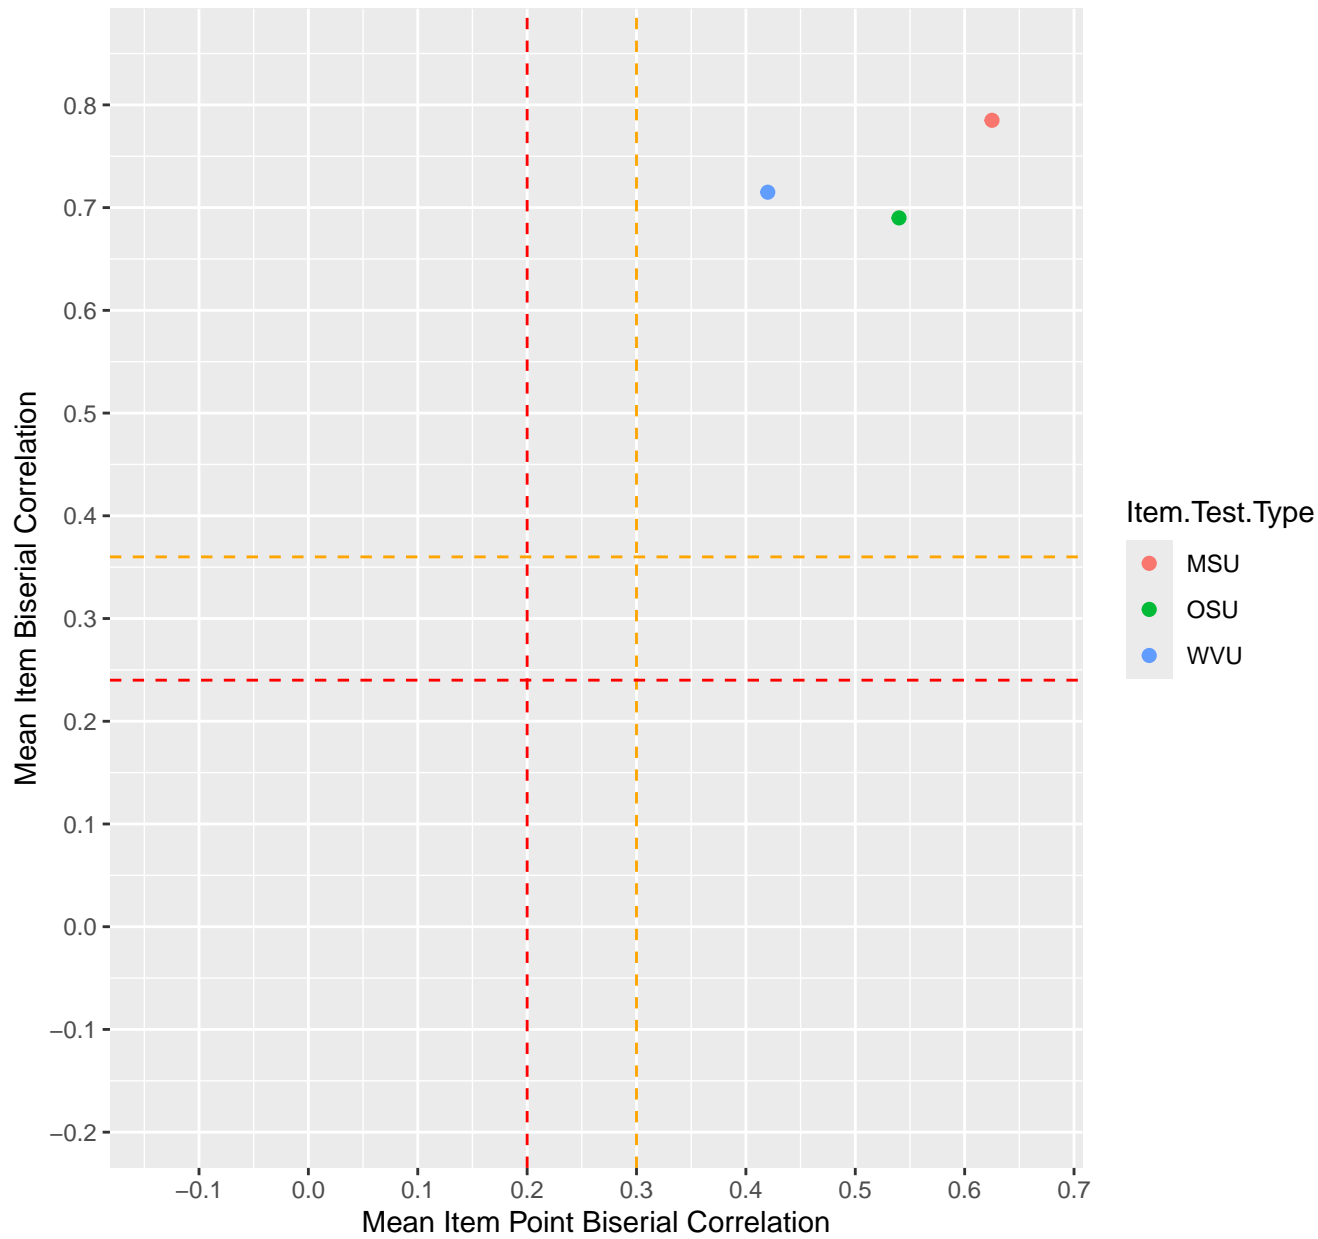

Mean Item Point Biserial vs Biserial Correlation For KD1.6.V1

Mean Item Point Biserial vs Biserial Correlation For KD1.6.V3

Mean Item Point Biserial vs Biserial Correlation For KD1.6.V4EC

Mean Item Point Biserial vs Biserial Correlation For KD1.7.V1

Mean Item Point Biserial vs Biserial Correlation For KD1.10.V3

Mean Item Point Biserial vs Biserial Correlation For KD1.10.V6EC

Mean Item Point Biserial vs Biserial Correlation For KD1.11.V1

Mean Item Point Biserial vs Biserial Correlation For KD1.11.V6EC

Mean Item Point Biserial vs Biserial Correlation For KD1.43.V1

Mean Item Point Biserial vs Biserial Correlation For KD1.43.V6EC

Mean Item Point Biserial vs Biserial Correlation For KD1.44.V1

Mean Item Point Biserial vs Biserial Correlation For KD1.44.V6EC

Mean Item Point Biserial vs Biserial Correlation For KD1.46.V1

Mean Item Point Biserial vs Biserial Correlation For KD1.47.V1

Mean Item Point Biserial vs Biserial Correlation For KD1.48.V1

Mean Item Point Biserial vs Biserial Correlation For KD1.49.V1