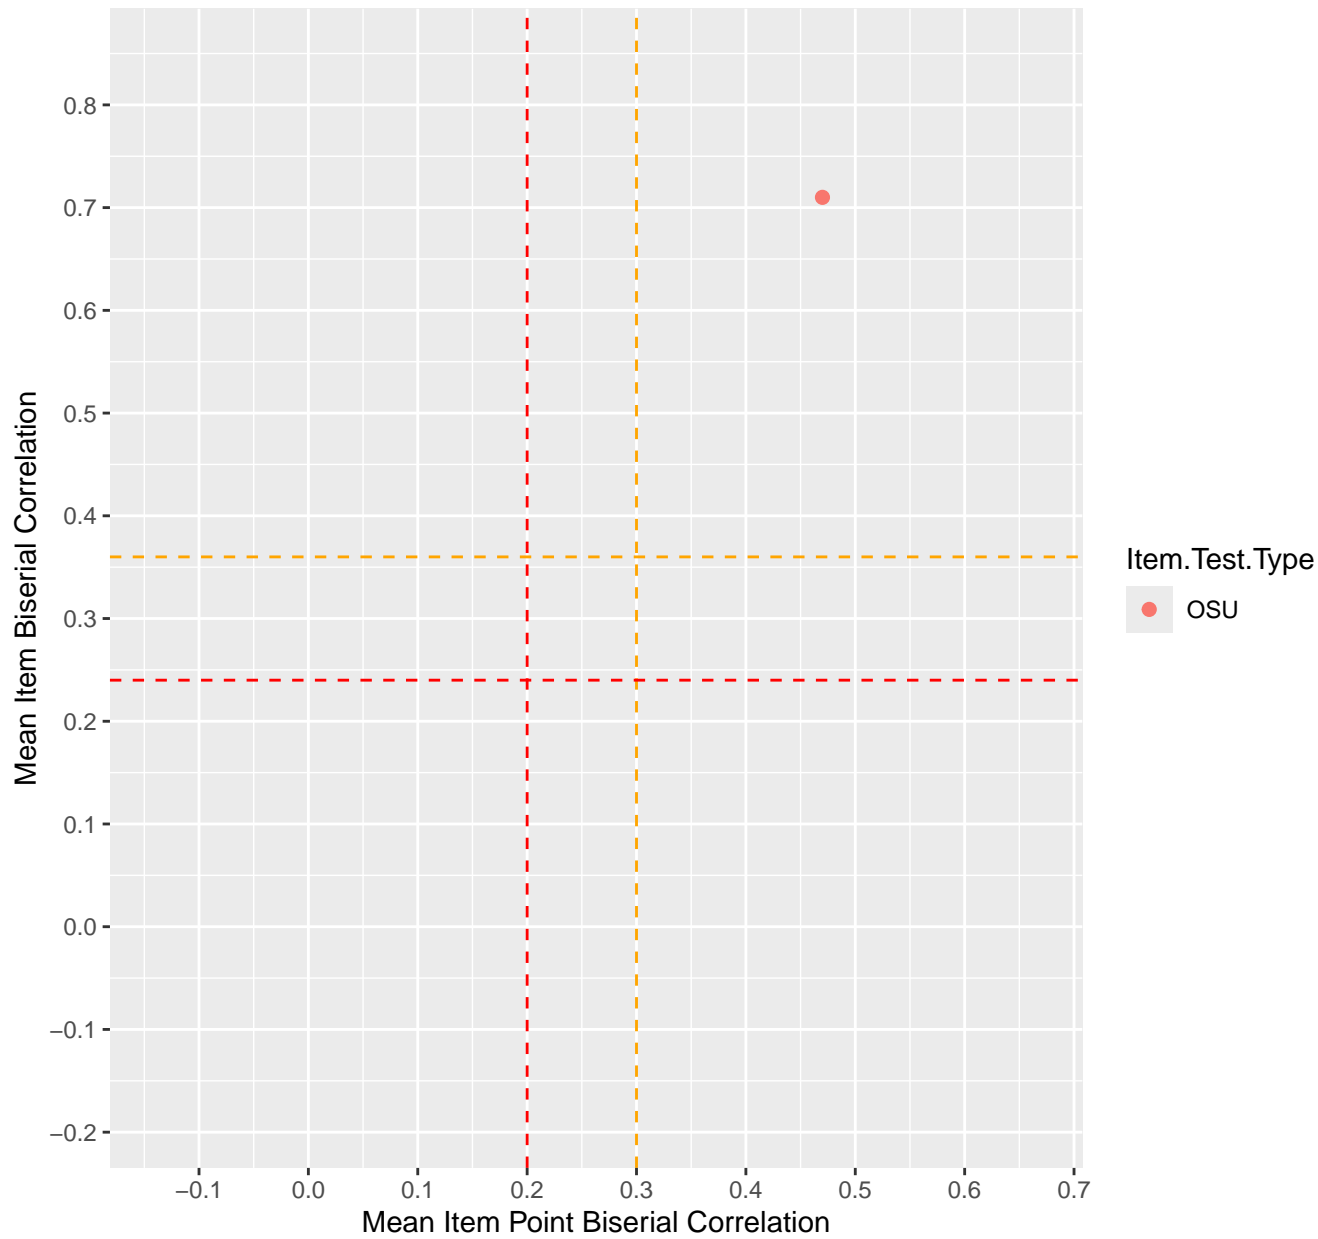

Mean Item Point Biserial vs Biserial Correlation For KD1.1.V1

Mean Item Point Biserial vs Biserial Correlation For KD1.1.V3

Mean Item Point Biserial vs Biserial Correlation For KD1.2.V1

Mean Item Point Biserial vs Biserial Correlation For KD1.3.V1

Mean Item Point Biserial vs Biserial Correlation For KD1.3.V2

Mean Item Point Biserial vs Biserial Correlation For KD1.4.V1

Mean Item Point Biserial vs Biserial Correlation For KD1.5.V1

Mean Item Point Biserial vs Biserial Correlation For KD1.5.V3

Mean Item Point Biserial vs Biserial Correlation For KD1.6.V1

Mean Item Point Biserial vs Biserial Correlation For KD1.6.V3

Mean Item Point Biserial vs Biserial Correlation For KD1.6.V4EC

Mean Item Point Biserial vs Biserial Correlation For KD1.7.V1

Mean Item Point Biserial vs Biserial Correlation For KD1.8.V1

Mean Item Point Biserial vs Biserial Correlation For KD1.8.V3

Mean Item Point Biserial vs Biserial Correlation For KD1.9.V1

Mean Item Point Biserial vs Biserial Correlation For KD1.10.V1