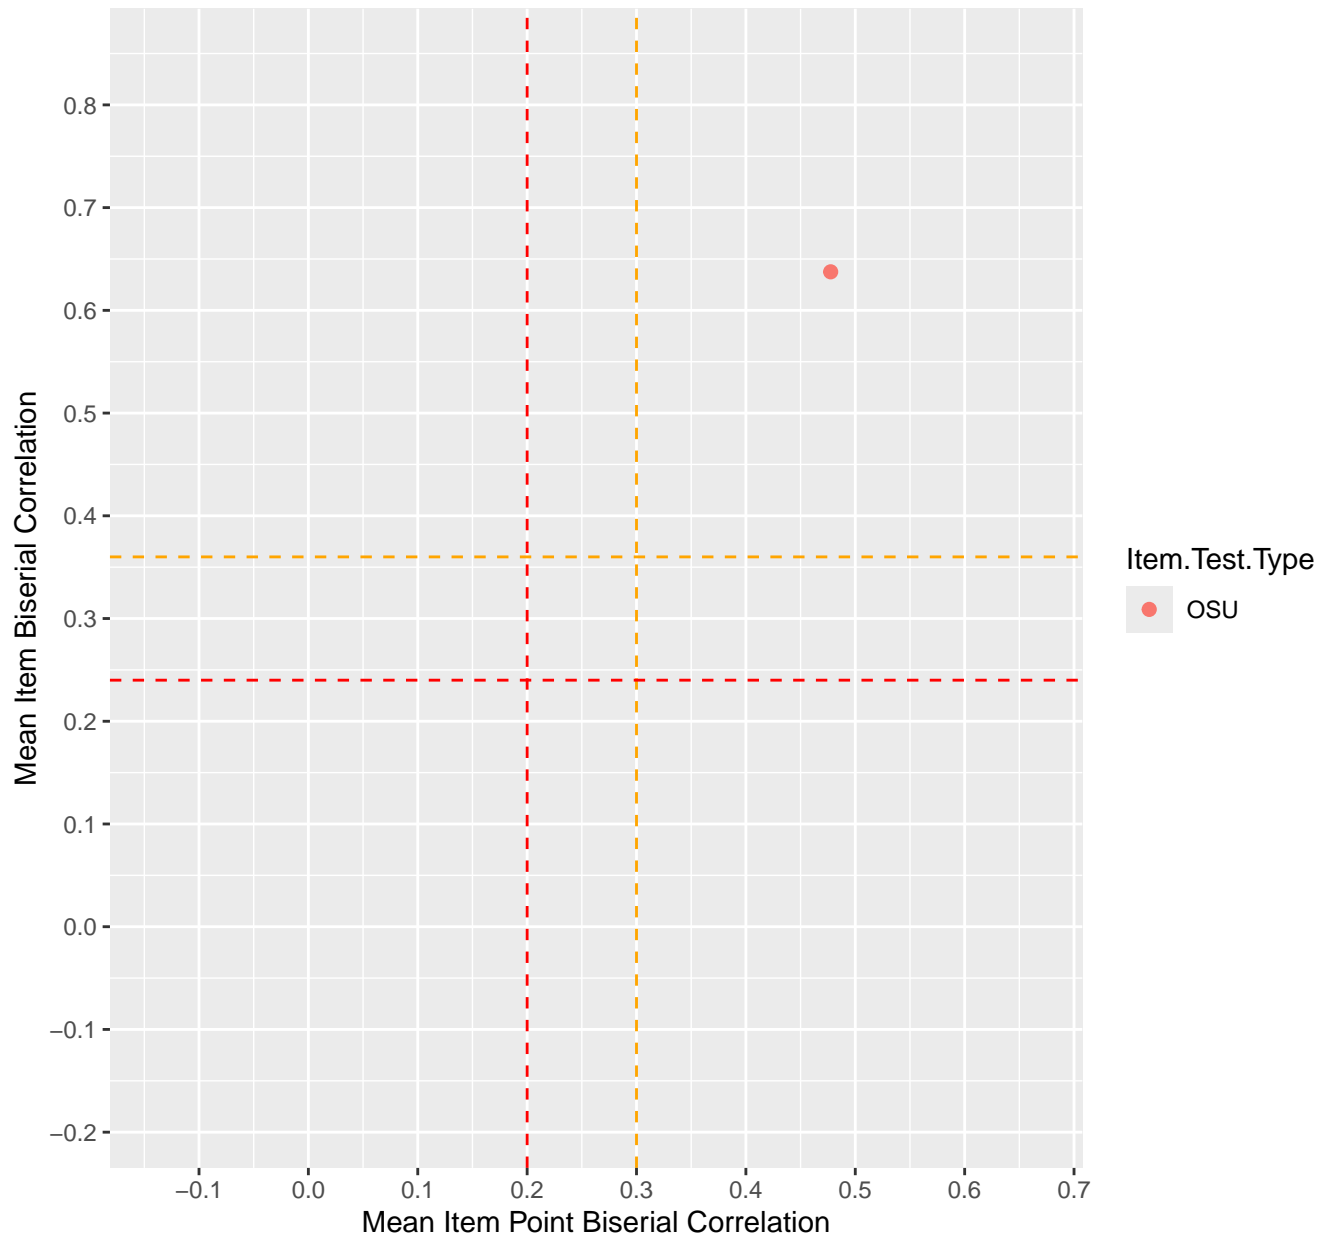

Mean Item Point Biserial vs Biserial Correlation For KD1.8.V1

Mean Item Point Biserial vs Biserial Correlation For KD1.8.V3

Mean Item Point Biserial vs Biserial Correlation For KD1.9.V1

Mean Item Point Biserial vs Biserial Correlation For KD1.10.V1

Mean Item Point Biserial vs Biserial Correlation For KD1.10.V3

Mean Item Point Biserial vs Biserial Correlation For KD1.10.V6EC

Mean Item Point Biserial vs Biserial Correlation For KD1.11.V1

Mean Item Point Biserial vs Biserial Correlation For KD1.11.V6EC

Mean Item Point Biserial vs Biserial Correlation For KD1.12.V1

Mean Item Point Biserial vs Biserial Correlation For KD1.13.V1

Mean Item Point Biserial vs Biserial Correlation For KD1.13.V3

Mean Item Point Biserial vs Biserial Correlation For KD1.13.V4EC

Mean Item Point Biserial vs Biserial Correlation For KD1.14.V1

Mean Item Point Biserial vs Biserial Correlation For KD1.14.V3

Mean Item Point Biserial vs Biserial Correlation For KD1.15.V1

Mean Item Point Biserial vs Biserial Correlation For KD1.15.V2EC