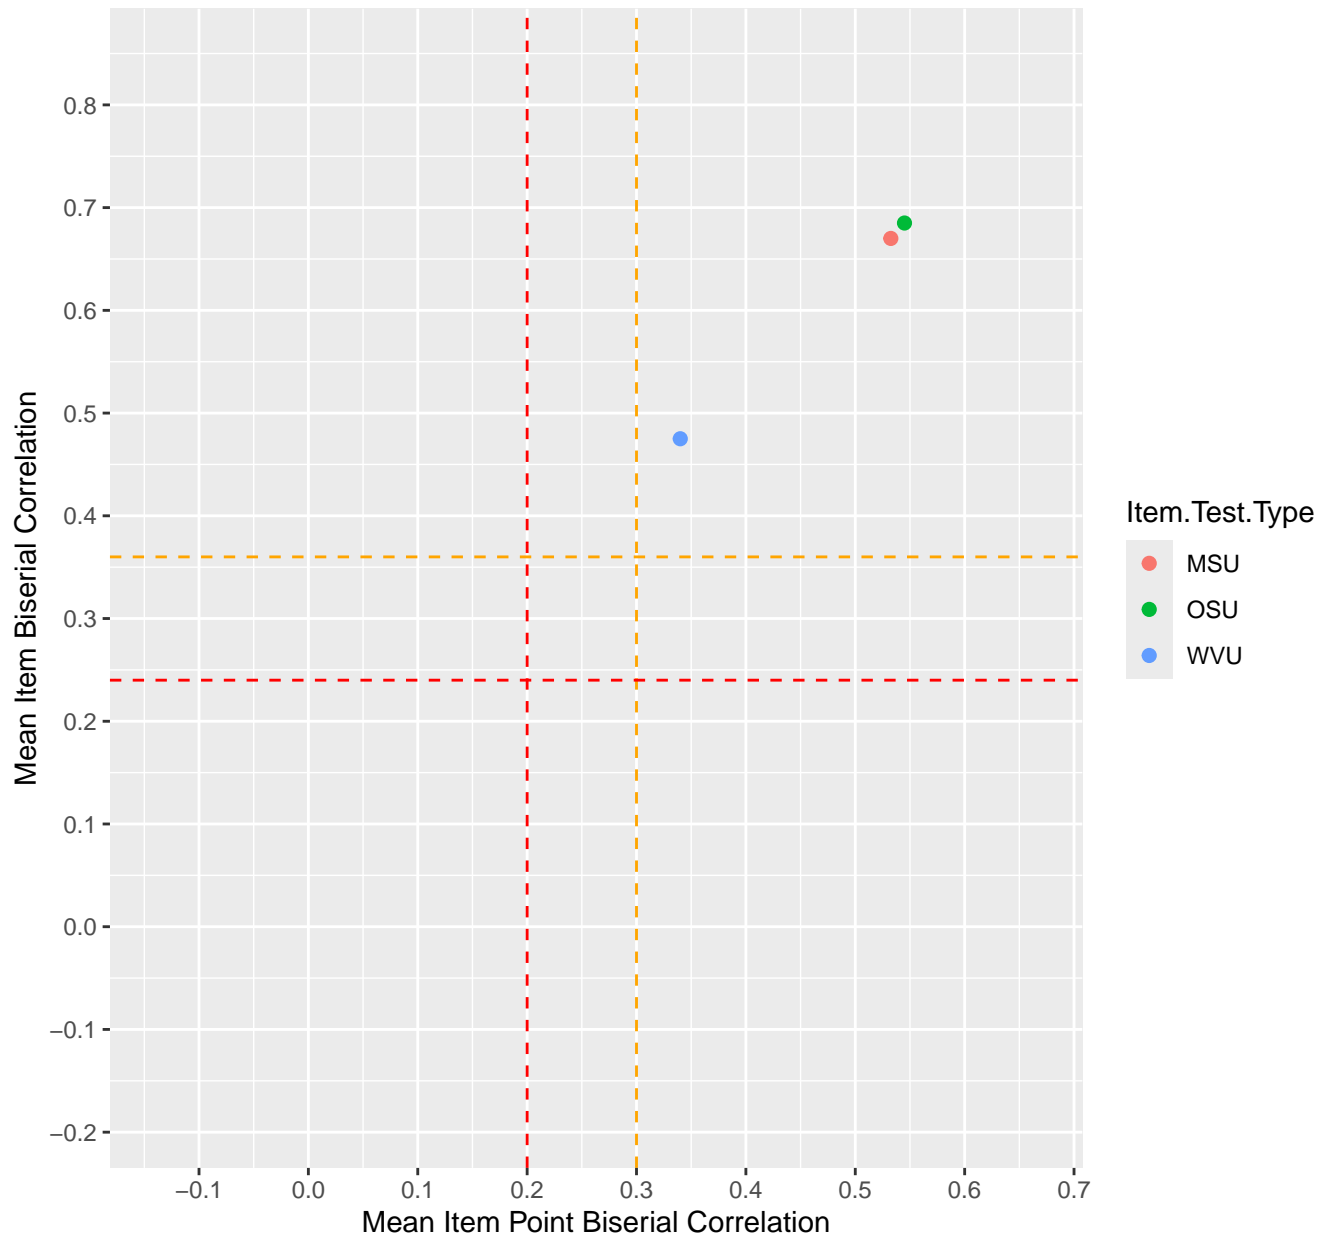

Mean Item Point Biserial vs Biserial Correlation For KD1.6.V1

Mean Item Point Biserial vs Biserial Correlation For KD1.6.V3

Mean Item Point Biserial vs Biserial Correlation For KD1.6.V4EC

Mean Item Point Biserial vs Biserial Correlation For KD1.7.V1

Mean Item Point Biserial vs Biserial Correlation For KD1.10.V3

Mean Item Point Biserial vs Biserial Correlation For KD1.10.V6EC

Mean Item Point Biserial vs Biserial Correlation For KD1.11.V1

Mean Item Point Biserial vs Biserial Correlation For KD1.11.V6EC

Mean Item Point Biserial vs Biserial Correlation For KD1.43.V1

Mean Item Point Biserial vs Biserial Correlation For KD1.43.V6EC

Mean Item Point Biserial vs Biserial Correlation For KD1.44.V1

Mean Item Point Biserial vs Biserial Correlation For KD1.44.V6EC

Mean Item Point Biserial vs Biserial Correlation For KD1.46.V1

Mean Item Point Biserial vs Biserial Correlation For KD1.47.V1

Mean Item Point Biserial vs Biserial Correlation For KD1.48.V1

Mean Item Point Biserial vs Biserial Correlation For KD1.49.V1