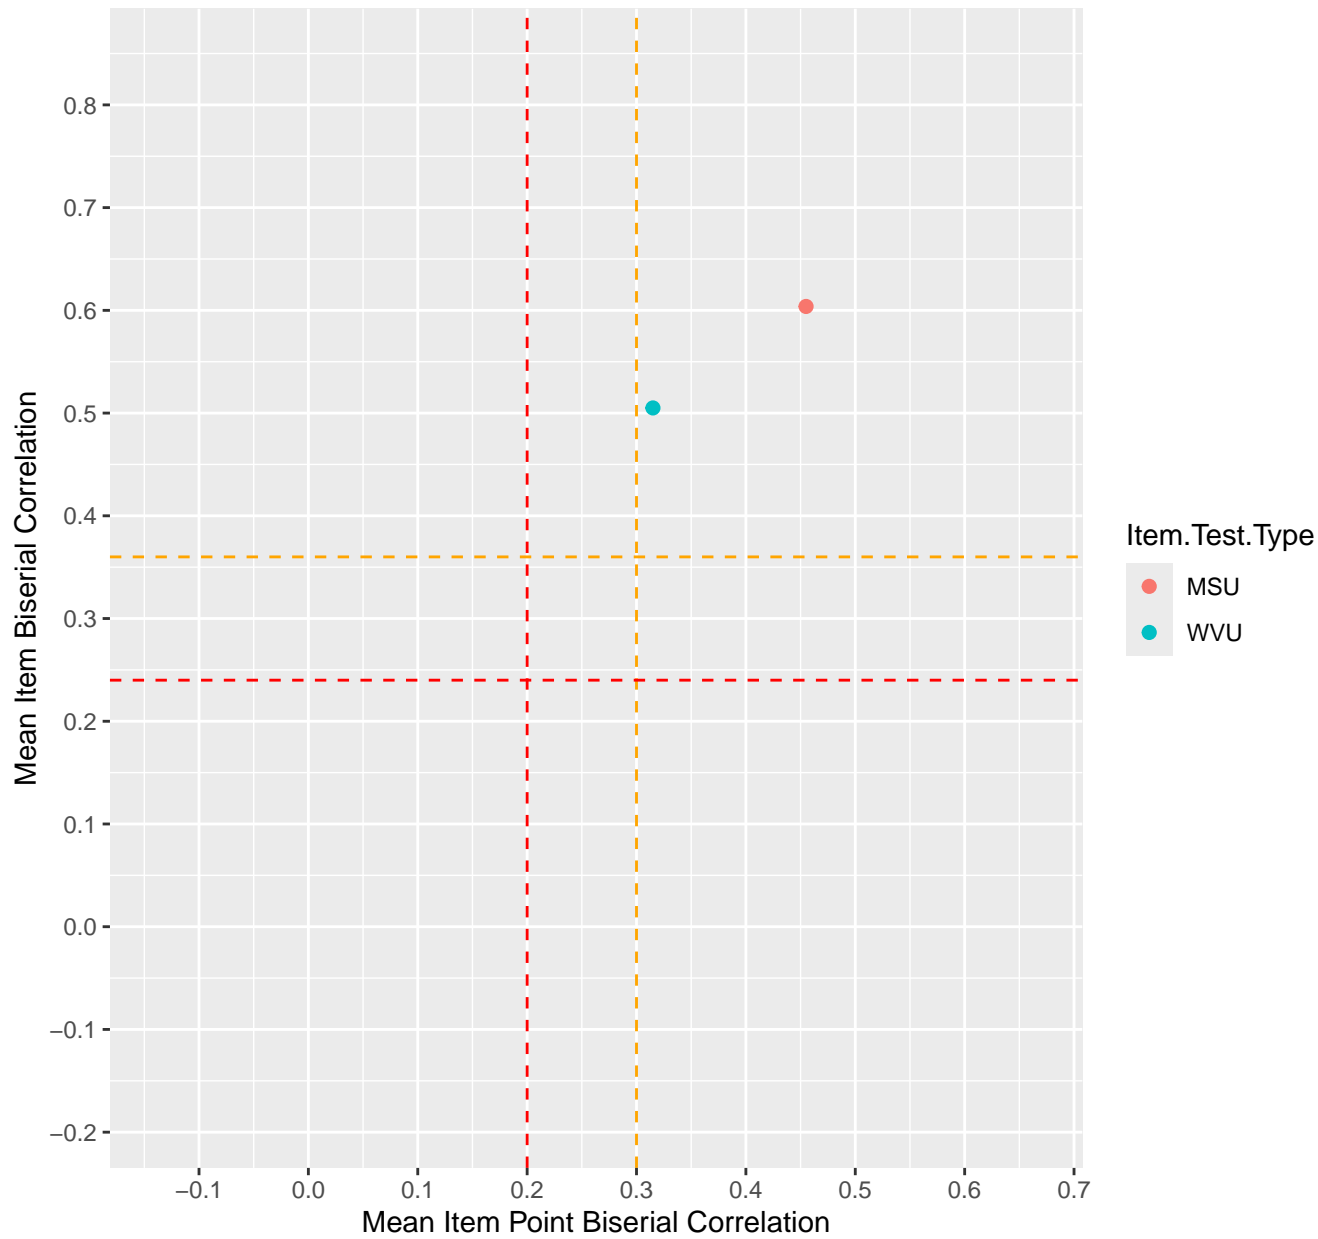

Mean Item Point Biserial vs Biserial Correlation For KD1.27.V1